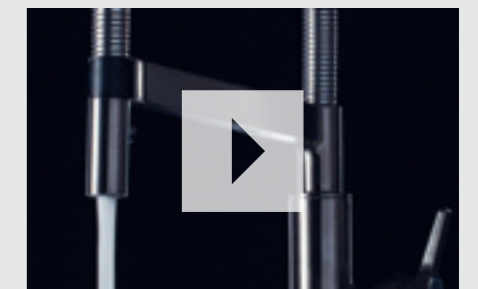

Discover SOLENTA-S Senso online.

Watch how easy working in the kitchen can be with our SOLENTA Senso videos. See the benefits of start-stop interface and sensor technology in action.

www.blanco-germany.com/solenta