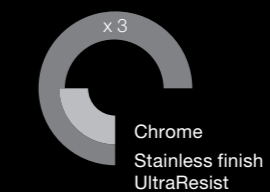

Stainless finish UltraResist

As well as the chrome version, SOLENTA-S Senso is also available with the innovative stainless finish UltraResist. In this version, the mixer tap is especially easy to clean, scratchproof, and much less sensitive to fingerprints than chrome.

BLANCO
surface hardness