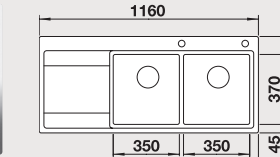

Bowl right 519 818
Bowl left 519 817

Depth: 196 mm
Base unit size: 50 cm

Included in delivery: waste fitting with space-saving pipe, 3 1/2" basket strainer, pop-up waste

BLANCO DIVON II 6 S-IF

Bowl right 519 820
Bowl left 519 819

Depth: 196 mm
Base unit size: 60 cm

Included in delivery: stainless steel colander, waste fitting with space-saving pipe, 3 1/2" basket strainer, pop-up waste for the main bowl

BLANCO DIVON II 8 S-IF

Bowl right 519 823
Bowl left 519 822

Depth: 196 mm
Base unit size: 80 cm

BLANCO DIVON II 8 IF

Double bowl 519 821

Depth: 196 mm
Base unit size: 80 cm

Included in delivery: waste fitting with space-saving pipe, 3 1/2" basket strainer, pop-up waste for the main bowl