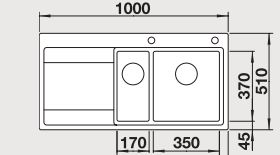

Bowl right 519 818
Bowl left 519 817

Depth: 196 mm
Base unit size: 50 cm

Included in delivery: waste fitting with space-saving pipe, 3 1/2" basket strainer, pop-up waste

BLANCO DIVON II 6 S-IF

Bowl right 519 820
Bowl left 519 819

Depth: 196 mm
Base unit size: 60 cm

Included in delivery: stainless steel colander, waste fitting with space-saving pipe, 3 1/2" basket strainer, pop-up waste for the main bowl

BLANCO DIVON II 8 S-IF

Bowl right 519 823
Bowl left 519 822

Depth: 196 mm
Base unit size: 80 cm

BLANCO DIVON II 8 IF

Double bowl 519 821

Depth: 196 mm
Base unit size: 80 cm

Included in delivery: waste fitting with space-saving pipe, 3 1/2" basket strainer, pop-up waste for the main bowl