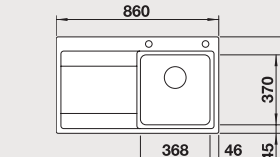

Glass cutting board in silver

Item no. 230 970

BLANCO CapFlow™ outlet cover

Item no. 517 666

BLANCO DIVON II 45 S-IF

Bowl right 519 816
Bowl left 519 815

Depth: 196 mm
Base unit size: 45 cm

BLANCO DIVON II 5 S-IF

Bowl right 519 818
Bowl left 519 817

Depth: 196 mm
Base unit size: 50 cm

Included in delivery: waste fitting with space-saving pipe, 3 1/2" basket strainer, pop-up waste

BLANCO DIVON II 6 S-IF

Bowl right 519 820
Bowl left 519 819

Depth: 196 mm
Base unit size: 60 cm

Included in delivery: stainless steel colander, waste fitting with space-saving pipe, 3 1/2" basket strainer, pop-up waste for the main bowl

BLANCO DIVON II 8 S-IF

Bowl right 519 823
Bowl left 519 822

Depth: 196 mm
Base unit size: 80 cm

BLANCO DIVON II 8 IF

Double bowl 519 821

Depth: 196 mm
Base unit size: 80 cm

Included in delivery: waste fitting with space-saving pipe, 3 1/2" basket strainer, pop-up waste for the main bowl