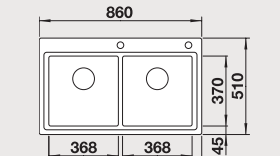

Bowl right 519 818
Bowl left 519 817

Depth: 196 mm
Base unit size: 50 cm

Included in delivery: waste fitting with space-saving pipe, 3 1/2" basket strainer, pop-up waste

BLANCO DIVON II 6 S-IF

Bowl right 519 820
Bowl left 519 819

Depth: 196 mm
Base unit size: 60 cm

Included in delivery: stainless steel colander, waste fitting with space-saving pipe, 3 1/2" basket strainer, pop-up waste for the main bowl

BLANCO DIVON II 8 S-IF

Bowl right 519 823
Bowl left 519 822

Depth: 196 mm
Base unit size: 80 cm

BLANCO DIVON II 8 IF

Double bowl 519 821

Depth: 196 mm
Base unit size: 80 cm

Included in delivery: waste fitting with space-saving pipe, 3 1/2" basket strainer, pop-up waste for the main bowl