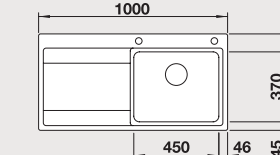

Glass cutting board in silver

Item no. 230 970

BLANCO CapFlow™ outlet cover

Item no. 517 666

BLANCO DIVON II 45 S-IF

Bowl right 519 816
Bowl left 519 815

Depth: 196 mm
Base unit size: 45 cm

BLANCO DIVON II 5 S-IF

Bowl right 519 818
Bowl left 519 817

Depth: 196 mm
Base unit size: 50 cm

Included in delivery: waste fitting with space-saving pipe, 3 1/2" basket strainer, pop-up waste

BLANCO DIVON II 6 S-IF

Bowl right 519 820
Bowl left 519 819

Depth: 196 mm
Base unit size: 60 cm

Included in delivery: stainless steel colander, waste fitting with space-saving pipe, 3 1/2" basket strainer, pop-up waste for the main bowl

BLANCO DIVON II 8 S-IF

Bowl right 519 823
Bowl left 519 822

Depth: 196 mm
Base unit size: 80 cm

BLANCO DIVON II 8 IF

Double bowl 519 821

Depth: 196 mm
Base unit size: 80 cm

Included in delivery: waste fitting with space-saving pipe, 3 1/2" basket strainer, pop-up waste for the main bowl