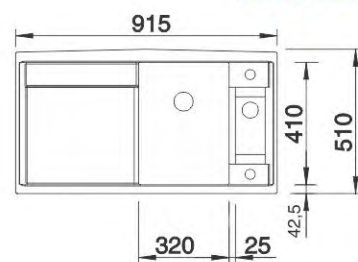

ZIA 9

- 516686** anthracite
- 516677** alu metallic
- 516679** jasmine
- 518948** rock grey
- 516680** champagne
- 517424** tartufo

With pop-up waste
 Size: 860 x 500 mm
 Bowl depth: 190/190 mm
 Cabinet size: 900 mm

SUBLINE 350/350-U

ZIA XL 6S

- 517561** white
- 517562** jasmine
- 517563** champagne

With pop-up waste
 Size: 1000 x 500 mm
 Bowl depth: 190 mm
 Cabinet size: 600 mm

AXIA II 5S

- 516805** white
- 516801** anthracite

With pop-up waste
 Size: 915 x 510 mm
 Bowl depth: 185/82 mm
 Cabinet size: 500 mm

NAYA 8S

- 519657** white
- 519654** anthracite

W/o pop-up wast
 Size: 1160 x 500 mm
 Bowl depth: 200/200 mm
 Cabinet size: 800 mm

ZIA 8S

515587		white
515595		anthracite
515586		alu metallic
515588		jasmine
515592		coffee
515589		champagne
517421		tartufo
521973		nutmeg

With pop-up waste
 Size: 1160 x 500 mm
 Bowl depth: 190/190 mm
 Cabinet size: 800 mm