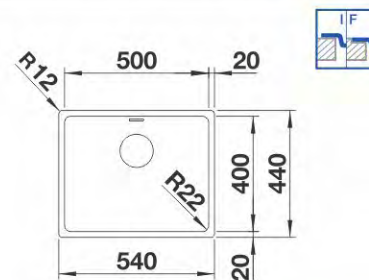

RONDOVAL

513313

Stainless steel
Brushed finish
W/o pop-up waste
Size: 535 x 490 mm
Bowl depth: 180 mm
Cabinet size: 450 mm

RONDOVAL

513314

Stainless steel
Linen finish
W/o pop-up waste
Size: 535 x 490 mm
Bowl depth: 180 mm
Cabinet size: 450 mm

ANDANO 400-U

ANDANO 400-IF

ANDANO 450-U

519374

Stainless steel
Satin Polish
With pop-up waste
Size: 490 x 440 mm
Bowl depth: 190 mm
Cabinet size: 500 mm

ANDANO 450-IF

519376

Stainless steel
Satin Polish
With pop-up waste
Size: 490 x 440 mm
Bowl depth: 190 mm
Cabinet size: 500 mm

ANDANO 500-U

518314

Stainless steel
Satin Polish
With pop-up waste
Size: 540 x 440 mm
Bowl depth: 190 mm
Cabinet size: 600 mm

ANDANO 500-IF

518316

Stainless steel
Satin Polish
With pop-up waste
Size: 540 x 440 mm
Bowl depth: 190 mm
Cabinet size: 600 mm

ANDANO 450-IF

ANDANO 500-IF

ANDANO 700-U

518615

Stainless steel
Satin Polish
With pop-up waste
Size: 740 x 440 mm
Bowl depth: 190 mm
Cabinet size: 800 mm

ANDANO 700-IF

518617

Stainless steel
Satin Polish
With pop-up waste
Size: 740 x 440 mm
Bowl depth: 190 mm
Cabinet size: 800 mm