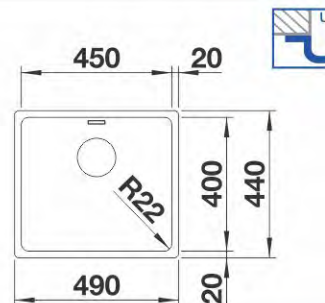

RONDOVAL

513313

Stainless steel
Brushed finish
W/o pop-up waste
Size: 535 x 490 mm
Bowl depth: 180 mm
Cabinet size: 450 mm

RONDOVAL

513314

Stainless steel
Linen finish
W/o pop-up waste
Size: 535 x 490 mm
Bowl depth: 180 mm
Cabinet size: 450 mm

ANDANO 400-U

518310

Stainless steel
Satin Polish
With pop-up waste
Size: 440 x 440 mm
Bowl depth: 190 mm
Cabinet size: 450 mm

ANDANO 400-IF

518312

Stainless steel
Satin Polish
With pop-up waste
Size: 440 x 440 mm
Bowl depth: 190 mm
Cabinet size: 450 mm

ANDANO 400-U

ANDANO 400-IF

ANDANO 450-U

519374

Stainless steel
Satin Polish
With pop-up waste
Size: 490 x 440 mm
Bowl depth: 190 mm
Cabinet size: 500 mm

ANDANO 450-IF

519376

Stainless steel
Satin Polish
With pop-up waste
Size: 490 x 440 mm
Bowl depth: 190 mm
Cabinet size: 500 mm

ANDANO 500-U

518314

Stainless steel
Satin Polish
With pop-up waste
Size: 540 x 440 mm
Bowl depth: 190 mm
Cabinet size: 600 mm

ANDANO 500-IF

518316

Stainless steel
Satin Polish
With pop-up waste
Size: 540 x 440 mm
Bowl depth: 190 mm
Cabinet size: 600 mm