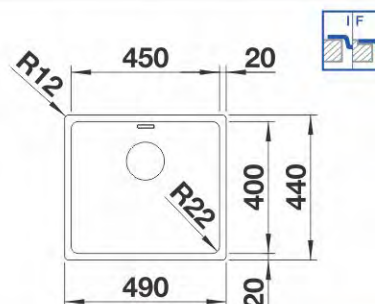

RONDOVAL

513313

Stainless steel
Brushed finish
W/o pop-up waste
Size: 535 x 490 mm
Bowl depth: 180 mm
Cabinet size: 450 mm

RONDOVAL

513314

Stainless steel
Linen finish
W/o pop-up waste
Size: 535 x 490 mm
Bowl depth: 180 mm
Cabinet size: 450 mm

ANDANO 400-U

518310

Stainless steel
Satin Polish
With pop-up waste
Size: 440 x 440 mm
Bowl depth: 190 mm
Cabinet size: 450 mm

ANDANO 400-IF

518312

Stainless steel
Satin Polish
With pop-up waste
Size: 440 x 440 mm
Bowl depth: 190 mm
Cabinet size: 450 mm

ANDANO 400-U

ANDANO 400-IF

ANDANO 450-U

519374

Stainless steel
Satin Polish
With pop-up waste
Size: 490 x 440 mm
Bowl depth: 190 mm
Cabinet size: 500 mm

ANDANO 450-IF

519376

Stainless steel
Satin Polish
With pop-up waste
Size: 490 x 440 mm
Bowl depth: 190 mm
Cabinet size: 500 mm

ANDANO 500-U

518314

Stainless steel
Satin Polish
With pop-up waste
Size: 540 x 440 mm
Bowl depth: 190 mm
Cabinet size: 600 mm

ANDANO 500-IF

518316

Stainless steel
Satin Polish
With pop-up waste
Size: 540 x 440 mm
Bowl depth: 190 mm
Cabinet size: 600 mm