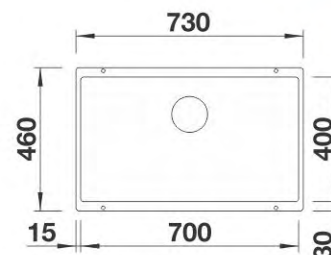

218313

Beech wood cutting board
Size: 260 x 530 mm

ACCESSORIES

230734

BLANCO Drainer
Size: 380 x 430 mm

ACCESSORIES

225333

Cutting board, white
satinised glass, stackable
on drainer
Size: 240 x 420 mm

stainless steel drainer,
suitable for all
Size: 240 x 420 mm
Depth: 32 mm

ACCESSORIES

223297

Multifunctional wire basket
in stainless steel
Size: 160 x 360 mm
Depth: 130 mm

ACCESSORIES

510770

Bio-Box
For sink Multi 2 Box **511950**
16 L

SUBLINE 320-U

- 513401  white
- 513406  anthracite

With pop-up waste
Size: 350 x 460 mm
Bowl depth: 190 mm
Cabinet size: 400 mm

SUBLINE 400-U

- 515754  white
- 515762  anthracite
- 515759  coffee

With pop-up waste
Size: 430 x 460 mm
Bowl depth: 190 mm
Cabinet size: 500 mm

SUBLINE 700-U

- 515774  white
- 515782  anthracite
- 515776  champagne

With pop-up waste
Size: 730 x 460 mm
Bowl depth: 190 mm
Cabinet size: 800 mm

SUBLINE 350/350-U

- 516287** white
- 516295** anthracite
- 516288** jasmine