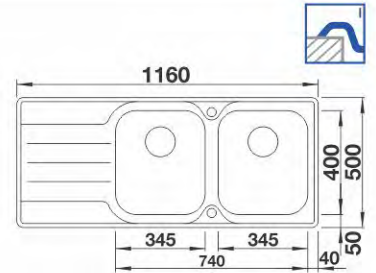

MULTI 2 BOX

511950

Stainless steel
Satin polish
W/o pop-up wast
Size: 998 x 493 mm
Bowl depth: 175/130/175 mm
Cabinet size: 1000 mm

510770
Bio-Box

VIVA 6S

511915

Stainless steel
Natural finish
With pop-up waste
Size: 950 x 500 mm
Bowl depth: 130/160 mm
Cabinet size: 600 mm

DIVON II 8-IF

DIVON II 45S-IF

LEMIS 8S-IF

523037

Stainless steel
Brushed finish
With pop-up waste
Size: 1160 x 500 mm
Bowl depth: 205/205 mm
Cabinet size: 800 mm

MEDIAN 8S

512736 (L) 512735 (R)

Stainless steel
Brushed finish
With pop-up waste
Size: 1160 x 500 mm
Bowl depth: 190/190 mm
Cabinet size: 800 mm

MEDIAN 8S-IF

518456 (L) 518455 (R)

Stainless steel
Brushed finish
With pop-up waste
Size: 1160 x 500 mm
Bowl depth: 190/190 mm
Cabinet size: 800 mm

TIPO 8S

516350

Stainless steel
Brushed finish
With pop-up waste
Size: 1210 x 500 mm
Bowl depth: 165/165 mm
Cabinet size: 800 mm

MEDIAN 8S

PLUS 8S

508219

Stainless steel
Brushed finish
W/o pop-up waste
Size: 1210 x 500 mm
Bowl depth: 170/170 mm
Cabinet size: 800 mm

512298

Stainless steel
Linen finish

PLUS 8S

511314