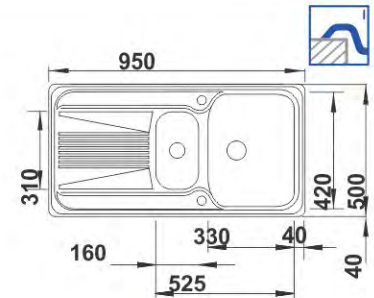

SUPRA 400-U

CLARON 500-U

DIVON II 8-IF

519821

Stainless steel
Satin polish
With pop-up waste
Size: 860 x 510 mm
Bowl depth: 195/195 mm
Cabinet size: 800 mm

DIVON II 45S-IF

519815 (L)

Stainless steel
Satin polish
With pop-up waste
Size: 860 x 510 mm
Bowl depth: 195 mm
Cabinet size: 450 mm

MULTI 2 BOX

511950

Stainless steel
Satin polish
W/o pop-up wast
Size: 998 x 493 mm
Bowl depth: 175/130/175 mm
Cabinet size: 1000 mm

510770
Bio-Box

VIVA 6S

511915

Stainless steel
Natural finish
With pop-up waste
Size: 950 x 500 mm
Bowl depth: 130/160 mm
Cabinet size: 600 mm

DIVON II 8-IF

DIVON II 45S-IF

LEMIS 8S-IF

523037

Stainless steel
Brushed finish
With pop-up waste
Size: 1160 x 500 mm
Bowl depth: 205/205 mm
Cabinet size: 800 mm

MEDIAN 8S

512736 (L) 512735 (R)

Stainless steel
Brushed finish
With pop-up waste
Size: 1160 x 500 mm
Bowl depth: 190/190 mm
Cabinet size: 800 mm

MEDIAN 8S-IF

518456 (L) 518455 (R)

Stainless steel
Brushed finish
With pop-up waste
Size: 1160 x 500 mm
Bowl depth: 190/190 mm
Cabinet size: 800 mm

TIPO 8S

516350

Stainless steel
Brushed finish
With pop-up waste
Size: 1210 x 500 mm
Bowl depth: 165/165 mm
Cabinet size: 800 mm