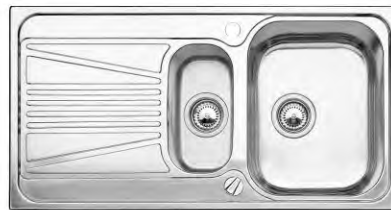

MULTI 2 BOX

511950

Stainless steel
Satin polish
W/o pop-up wast
Size: 998 x 493 mm
Bowl depth: 175/130/175 mm
Cabinet size: 1000 mm

510770
Bio-Box

VIVA 6S

511915

Stainless steel
Natural finish
With pop-up waste
Size: 950 x 500 mm
Bowl depth: 130/160 mm
Cabinet size: 600 mm