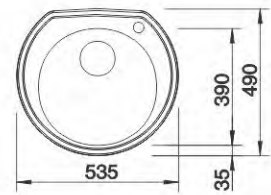

interior innovation award 2015
Winner

Best of the Best

interior INNOVATION award

BLANCO CUCULINA-S Mini

BLANCO ELON XL 6 S: Design and function perfectly united.

RONDOSOL

513306

Stainless steel
Brushed finish
W/o pop-up waste
Size: Ø 460 mm
Bowl depth: 165 mm
Cabinet size: 450 mm

RONDOVAL

513313

Stainless steel
Brushed finish
W/o pop-up waste
Size: 535 x 490 mm
Bowl depth: 180 mm
Cabinet size: 450 mm

RONDOVAL

513314

Stainless steel
Linen finish
W/o pop-up waste
Size: 535 x 490 mm
Bowl depth: 180 mm
Cabinet size: 450 mm

RONDOSOL

RONDOVAL

ANDANO 180-U

518301

Stainless steel
Satin Polish
W/o pop-up waste
Size: 220 x 440 mm
Bowl depth: 130 mm
Cabinet size: 300 mm

ANDANO 340-IF

518308

Stainless steel
Satin Polish
With pop-up waste
Size: 380 x 440 mm
Bowl depth: 190 mm
Cabinet size: 400 mm

ANDANO 400-U

518310

Stainless steel
Satin Polish
With pop-up waste
Size: 440 x 440 mm
Bowl depth: 190 mm
Cabinet size: 450 mm

ANDANO 400-IF

518312

Stainless steel
Satin Polish
With pop-up waste
Size: 440 x 440 mm
Bowl depth: 190 mm
Cabinet size: 450 mm