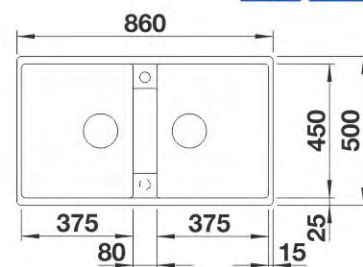

With pop-up waste
 Size: 755 x 460 mm
 Bowl depth: 200/200 mm
 Cabinet size: 800 mm

SUBLINE 480/320-U

- 519480** champagne
- 519482** tartufo
- 519483** coffee

With pop-up waste
 Size: 755 x 460 mm
 Bowl depth: 200/200 mm
 Cabinet size: 900 mm

ZIA 9

- 516686** anthracite
- 516677** alu metallic
- 516679** jasmine
- 518948** rock grey
- 516680** champagne
- 517424** tartufo

With pop-up waste
 Size: 860 x 500 mm
 Bowl depth: 190/190 mm
 Cabinet size: 900 mm

SUBLINE 350/350-U

ZIA XL 6S

- 517561** white
- 517562** jasmine
- 517563** champagne

With pop-up waste
 Size: 1000 x 500 mm
 Bowl depth: 190 mm
 Cabinet size: 600 mm

AXIA II 5S

- 516805** white
- 516801** anthracite

With pop-up waste
 Size: 915 x 510 mm
 Bowl depth: 185/82 mm
 Cabinet size: 500 mm

NAYA 8S

- 519657** white
- 519654** anthracite

W/o pop-up wast
 Size: 1160 x 500 mm
 Bowl depth: 200/200 mm
 Cabinet size: 800 mm