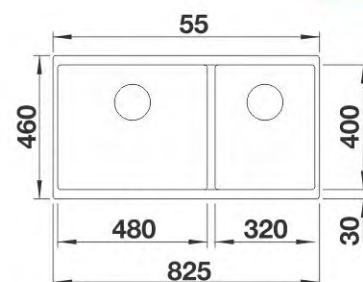

SUBLINE 320-U

- 513401  white
- 513406  anthracite

With pop-up waste
Size: 350 x 460 mm
Bowl depth: 190 mm
Cabinet size: 400 mm

SUBLINE 400-U

- 515754  white
- 515762  anthracite
- 515759  coffee

With pop-up waste
Size: 430 x 460 mm
Bowl depth: 190 mm
Cabinet size: 500 mm

SUBLINE 700-U

- 515774  white
- 515782  anthracite
- 515776  champagne

With pop-up waste
Size: 730 x 460 mm
Bowl depth: 190 mm
Cabinet size: 800 mm

SUBLINE 350/350-U

- 516287** white
- 516295** anthracite
- 516288** jasmine

With pop-up waste
 Size: 755 x 460 mm
 Bowl depth: 200/200 mm
 Cabinet size: 800 mm

SUBLINE 480/320-U

- 519480** champagne
- 519482** tartufo
- 519483** coffee

With pop-up waste
 Size: 755 x 460 mm
 Bowl depth: 200/200 mm
 Cabinet size: 900 mm

ZIA 9

- 516686** anthracite
- 516677** alu metallic
- 516679** jasmine
- 518948** rock grey
- 516680** champagne
- 517424** tartufo

With pop-up waste
 Size: 860 x 500 mm
 Bowl depth: 190/190 mm
 Cabinet size: 900 mm