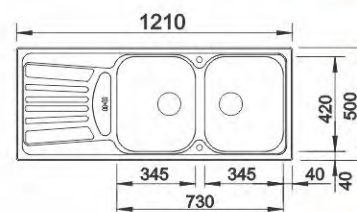

MEDIAN 8S-IF

518456 (L) 518455 (R)

Stainless steel
Brushed finish
With pop-up waste
Size: 1160 x 500 mm
Bowl depth: 190/190 mm
Cabinet size: 800 mm

TIPO 8S

516350

Stainless steel
Brushed finish
With pop-up waste
Size: 1210 x 500 mm
Bowl depth: 165/165 mm
Cabinet size: 800 mm

MEDIAN 8S

PLUS 8S

508219

Stainless steel
Brushed finish
W/o pop-up waste
Size: 1210 x 500 mm
Bowl depth: 170/170 mm
Cabinet size: 800 mm

512298

Stainless steel
Linen finish

PLUS 8S

511314

Stainless steel
Brushed finish
With pop-up waste
Size: 1210 x 500 mm
Bowl depth: 160/160 mm
Cabinet size: 800 mm

LIVIT 8S

516608

Stainless steel
Brushed finish
With pop-up waste
Size: 1210 x 500 mm
Bowl depth: 160/160 mm
Cabinet size: 800 mm

516609

Stainless steel
Linen finish

ZS

501002 (L) 501001 (R)

Stainless steel
Natural finish
W/o pop-up waste
Size: 1200 x 600 mm
Bowl depth: 150/150 mm
Cabinet size: 800 mm

LIVIT 8S

TIPO XL 9S

511927