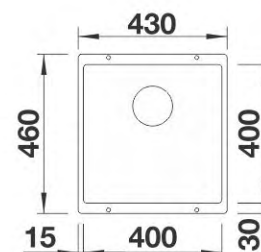

218313

Beech wood cutting board
Size: 260 x 530 mm

ACCESSORIES

230734

BLANCO Drainer
Size: 380 x 430 mm

ACCESSORIES

225333

Cutting board, white
satinised glass, stackable
on drainer
Size: 240 x 420 mm

stainless steel drainer,
suitable for all
Size: 240 x 420 mm
Depth: 32 mm

ACCESSORIES

223297

Multifunctional wire basket
in stainless steel
Size: 160 x 360 mm
Depth: 130 mm

ACCESSORIES

510770

Bio-Box
For sink Multi 2 Box **511950**
16 L

SUBLINE 320-U

- 513401  white
- 513406  anthracite

With pop-up waste
Size: 350 x 460 mm
Bowl depth: 190 mm
Cabinet size: 400 mm

SUBLINE 400-U

- 515754  white
- 515762  anthracite
- 515759  coffee

With pop-up waste
Size: 430 x 460 mm
Bowl depth: 190 mm
Cabinet size: 500 mm

SUBLINE 700-U

- 515774  white
- 515782  anthracite
- 515776  champagne

With pop-up waste
Size: 730 x 460 mm
Bowl depth: 190 mm
Cabinet size: 800 mm

SUBLINE 350/350-U

- 516287** white
- 516295** anthracite
- 516288** jasmine