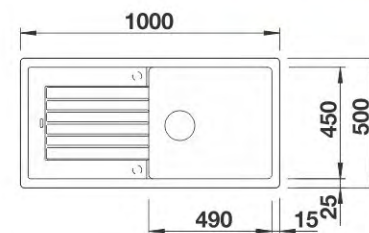

With pop-up waste
 Size: 755 x 460 mm
 Bowl depth: 200/200 mm
 Cabinet size: 800 mm

SUBLINE 480/320-U

- 519480** champagne
- 519482** tartufo
- 519483** coffee

With pop-up waste
 Size: 755 x 460 mm
 Bowl depth: 200/200 mm
 Cabinet size: 900 mm

ZIA 9

- 516686** anthracite
- 516677** alu metallic
- 516679** jasmine
- 518948** rock grey
- 516680** champagne
- 517424** tartufo

With pop-up waste
 Size: 860 x 500 mm
 Bowl depth: 190/190 mm
 Cabinet size: 900 mm

SUBLINE 350/350-U

ZIA XL 6S

- 517561** white
- 517562** jasmine
- 517563** champagne

With pop-up waste
 Size: 1000 x 500 mm
 Bowl depth: 190 mm
 Cabinet size: 600 mm

AXIA II 5S

- 516805** white
- 516801** anthracite

With pop-up waste
 Size: 915 x 510 mm
 Bowl depth: 185/82 mm
 Cabinet size: 500 mm

NAYA 8S

- 519657** white
- 519654** anthracite

W/o pop-up wast
 Size: 1160 x 500 mm
 Bowl depth: 200/200 mm
 Cabinet size: 800 mm