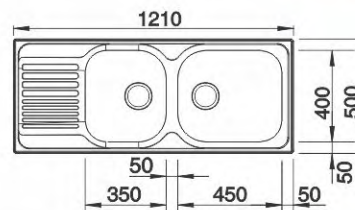

Stainless steel
Brushed finish
With pop-up waste
Size: 1210 x 500 mm
Bowl depth: 160/160 mm
Cabinet size: 800 mm

LIVIT 8S

516608

Stainless steel
Brushed finish
With pop-up waste
Size: 1210 x 500 mm
Bowl depth: 160/160 mm
Cabinet size: 800 mm

516609

Stainless steel
Linen finish

ZS

501002 (L) 501001 (R)

Stainless steel
Natural finish
W/o pop-up waste
Size: 1200 x 600 mm
Bowl depth: 150/150 mm
Cabinet size: 800 mm

LIVIT 8S

TIPO XL 9S

511927

Stainless steel
Brushed finish
W/o pop-up waste
Size: 1210 x 500 mm
Bowl depth: 175/160 mm
Cabinet size: 900 mm

DIVON II 8S-IF

519822 (L) 519823 (R)

Stainless steel
Satin polish
With pop-up waste
Size: 1160 x 510 mm
Bowl depth: 195/195 mm
Cabinet size: 800 mm