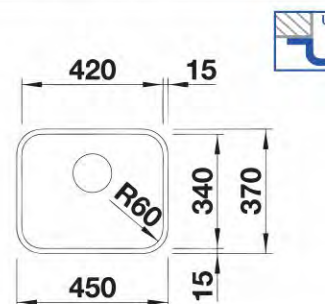

RONDOVAL

513313

Stainless steel
Brushed finish
W/o pop-up waste
Size: 535 x 490 mm
Bowl depth: 180 mm
Cabinet size: 450 mm

RONDOVAL

513314

Stainless steel
Linen finish
W/o pop-up waste
Size: 535 x 490 mm
Bowl depth: 180 mm
Cabinet size: 450 mm

CLARON 400-U

ANDANO 700-U

CLARON 500-U

517217

Stainless steel
Satin Polish
W/o pop-up waste
Size: 540 x 440 mm
Bowl depth: 190 mm
Cabinet size: 600 mm

CLARON 700-U

517223

Stainless steel
Satin Polish
W/o pop-up waste
Size: 740 x 440 mm
Bowl depth: 190 mm
Cabinet size: 800 mm

SUPRA 400-U

518202

Stainless steel
Brushed finish
With pop-up waste
Size: 430 x 430 mm
Bowl depth: 175 mm
Cabinet size: 450 mm

GAMMA 420-U

518214

Stainless steel
Brushed finish
With pop-up waste
Size: 450 x 370 mm
Bowl depth: 175 mm
Cabinet size: 500 mm

SUPRA 400-U

CLARON 500-U

DIVON II 8-IF

519821

Stainless steel
Satin polish
With pop-up waste
Size: 860 x 510 mm
Bowl depth: 195/195 mm
Cabinet size: 800 mm

DIVON II 45S-IF

519815 (L)

Stainless steel
Satin polish
With pop-up waste
Size: 860 x 510 mm
Bowl depth: 195 mm
Cabinet size: 450 mm