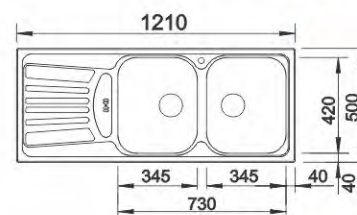

MEDIAN 8S-IF

518456 (L) 518455 (R)

Stainless steel
Brushed finish
With pop-up waste
Size: 1160 x 500 mm
Bowl depth: 190/190 mm
Cabinet size: 800 mm

TIPO 8S

516350

Stainless steel
Brushed finish
With pop-up waste
Size: 1210 x 500 mm
Bowl depth: 165/165 mm
Cabinet size: 800 mm

MEDIAN 8S

PLUS 8S

508219

Stainless steel
Brushed finish
W/o pop-up waste
Size: 1210 x 500 mm
Bowl depth: 170/170 mm
Cabinet size: 800 mm

512298

Stainless steel
Linen finish

PLUS 8S

511314

Stainless steel
Brushed finish
With pop-up waste
Size: 1210 x 500 mm
Bowl depth: 160/160 mm
Cabinet size: 800 mm

LIVIT 8S

516608

Stainless steel
Brushed finish
With pop-up waste
Size: 1210 x 500 mm
Bowl depth: 160/160 mm
Cabinet size: 800 mm

516609

Stainless steel
Linen finish

ZS

501002 (L) 501001 (R)

Stainless steel
Natural finish
W/o pop-up waste
Size: 1200 x 600 mm
Bowl depth: 150/150 mm
Cabinet size: 800 mm

LIVIT 8S

TIPO XL 9S

511927