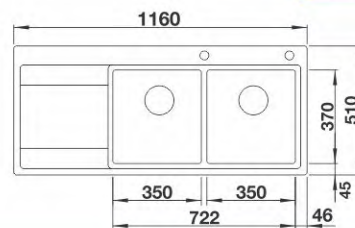

MEDIAN 8S-IF

518456 (L) 518455 (R)

Stainless steel
Brushed finish
With pop-up waste
Size: 1160 x 500 mm
Bowl depth: 190/190 mm
Cabinet size: 800 mm

TIPO 8S

516350

Stainless steel
Brushed finish
With pop-up waste
Size: 1210 x 500 mm
Bowl depth: 165/165 mm
Cabinet size: 800 mm

Stainless steel
Brushed finish
With pop-up waste
Size: 1210 x 500 mm
Bowl depth: 160/160 mm
Cabinet size: 800 mm

LIVIT 8S

516608

Stainless steel
Brushed finish
With pop-up waste
Size: 1210 x 500 mm
Bowl depth: 160/160 mm
Cabinet size: 800 mm

516609

Stainless steel
Linen finish

ZS

501002 (L) 501001 (R)

Stainless steel
Natural finish
W/o pop-up waste
Size: 1200 x 600 mm
Bowl depth: 150/150 mm
Cabinet size: 800 mm

LIVIT 8S

TIPO XL 9S

511927

Stainless steel
Brushed finish
W/o pop-up waste
Size: 1210 x 500 mm
Bowl depth: 175/160 mm
Cabinet size: 900 mm

DIVON II 8S-IF

519822 (L) 519823 (R)

Stainless steel
Satin polish
With pop-up waste
Size: 1160 x 510 mm
Bowl depth: 195/195 mm
Cabinet size: 800 mm