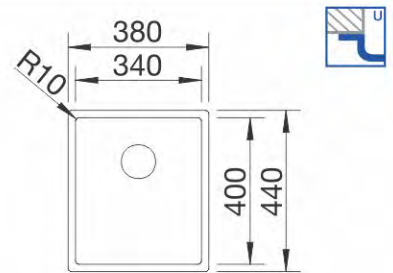

RONDOVAL

513313

Stainless steel
Brushed finish
W/o pop-up waste
Size: 535 x 490 mm
Bowl depth: 180 mm
Cabinet size: 450 mm

RONDOVAL

513314

Stainless steel
Linen finish
W/o pop-up waste
Size: 535 x 490 mm
Bowl depth: 180 mm
Cabinet size: 450 mm

ANDANO 500-U

518314

Stainless steel
Satin Polish
With pop-up waste
Size: 540 x 440 mm
Bowl depth: 190 mm
Cabinet size: 600 mm

ANDANO 500-IF

518316

Stainless steel
Satin Polish
With pop-up waste
Size: 540 x 440 mm
Bowl depth: 190 mm
Cabinet size: 600 mm

ANDANO 450-IF

ANDANO 500-IF

ANDANO 700-U

518615

Stainless steel
Satin Polish
With pop-up waste
Size: 740 x 440 mm
Bowl depth: 190 mm
Cabinet size: 800 mm

ANDANO 700-IF

518617

Stainless steel
Satin Polish
With pop-up waste
Size: 740 x 440 mm
Bowl depth: 190 mm
Cabinet size: 800 mm

CLARON 340-U

517211

Stainless steel
Satin Polish
W/o pop-up waste
Size: 380 x 440 mm
Bowl depth: 190 mm
Cabinet size: 400 mm

CLARON 400-U

517213

Stainless steel
Satin Polish
W/o pop-up waste
Size: 440 x 440 mm
Bowl depth: 190 mm
Cabinet size: 450 mm