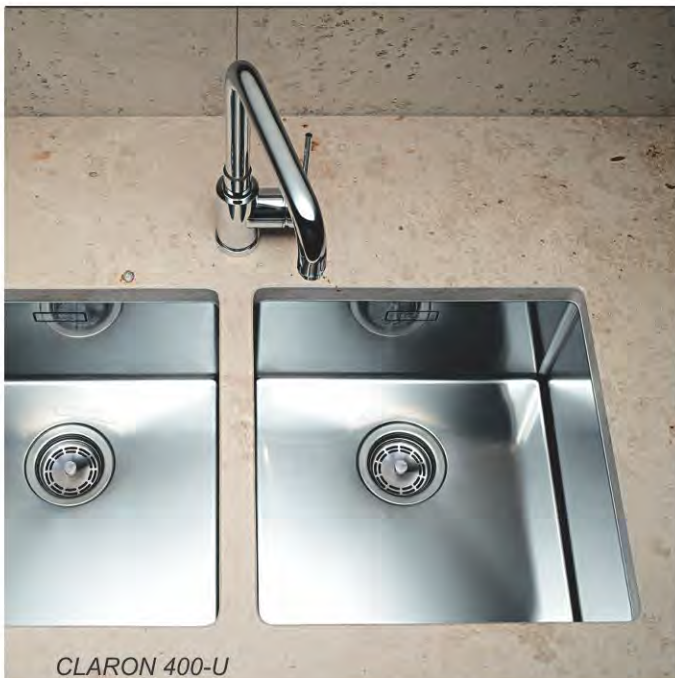

CLARON 340-U

517211

Stainless steel
Satin Polish
W/o pop-up waste
Size: 380 x 440 mm
Bowl depth: 190 mm
Cabinet size: 400 mm

CLARON 400-U

517213

Stainless steel
Satin Polish
W/o pop-up waste
Size: 440 x 440 mm
Bowl depth: 190 mm
Cabinet size: 450 mm