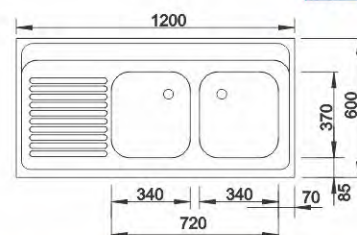

MEDIAN 8S-IF

518456 (L) 518455 (R)

Stainless steel
Brushed finish
With pop-up waste
Size: 1160 x 500 mm
Bowl depth: 190/190 mm
Cabinet size: 800 mm

TIPO 8S

516350

Stainless steel
Brushed finish
With pop-up waste
Size: 1210 x 500 mm
Bowl depth: 165/165 mm
Cabinet size: 800 mm

Stainless steel
Brushed finish
With pop-up waste
Size: 1210 x 500 mm
Bowl depth: 160/160 mm
Cabinet size: 800 mm

LIVIT 8S

516608

Stainless steel
Brushed finish
With pop-up waste
Size: 1210 x 500 mm
Bowl depth: 160/160 mm
Cabinet size: 800 mm

516609

Stainless steel
Linen finish

ZS

501002 (L) 501001 (R)

Stainless steel
Natural finish
W/o pop-up waste
Size: 1200 x 600 mm
Bowl depth: 150/150 mm
Cabinet size: 800 mm

LIVIT 8S

TIPO XL 9S

511927

Stainless steel
Brushed finish
W/o pop-up waste
Size: 1210 x 500 mm
Bowl depth: 175/160 mm
Cabinet size: 900 mm

DIVON II 8S-IF

519822 (L) 519823 (R)

Stainless steel
Satin polish
With pop-up waste
Size: 1160 x 510 mm
Bowl depth: 195/195 mm
Cabinet size: 800 mm