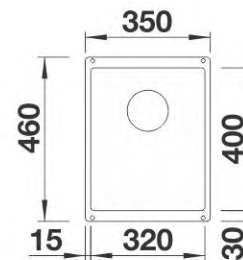

218313

Beech wood cutting board
Size: 260 x 530 mm

ACCESSORIES

230734

BLANCO Drainer
Size: 380 x 430 mm

ACCESSORIES

225333

Cutting board, white
satinised glass, stackable
on drainer
Size: 240 x 420 mm

ACCESSORIES

225124

Cutting board, white
satinised glass, stackable
on drainer
Size: 466 x 340 mm

ACCESSORIES

227689

Multifunctional Bowl
in stainless steel
Size: 435 x 175 mm
Depth: 74 mm

ACCESSORIES

219650

stainless steel drainer,
suitable for all
Size: 240 x 420 mm
Depth: 32 mm

ACCESSORIES

223297

Multifunctional wire basket
in stainless steel
Size: 160 x 360 mm
Depth: 130 mm

ACCESSORIES

510770

Bio-Box
For sink Multi 2 Box **511950**
16 L

SUBLINE 320-U

- 513401  white
- 513406  anthracite

With pop-up waste
Size: 350 x 460 mm
Bowl depth: 190 mm
Cabinet size: 400 mm

SUBLINE 400-U

- 515754  white
- 515762  anthracite
- 515759  coffee

With pop-up waste
Size: 430 x 460 mm
Bowl depth: 190 mm
Cabinet size: 500 mm