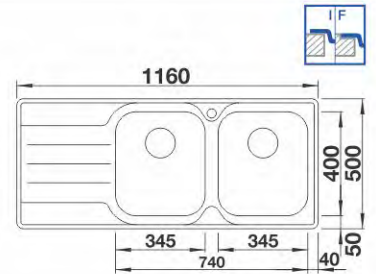

MULTI 2 BOX

511950

Stainless steel
Satin polish
W/o pop-up wast
Size: 998 x 493 mm
Bowl depth: 175/130/175 mm
Cabinet size: 1000 mm

510770
Bio-Box

VIVA 6S

511915

Stainless steel
Natural finish
With pop-up waste
Size: 950 x 500 mm
Bowl depth: 130/160 mm
Cabinet size: 600 mm

DIVON II 8-IF

DIVON II 45S-IF

LEMIS 8S-IF

523037

Stainless steel
Brushed finish
With pop-up waste
Size: 1160 x 500 mm
Bowl depth: 205/205 mm
Cabinet size: 800 mm

MEDIAN 8S

512736 (L) 512735 (R)

Stainless steel
Brushed finish
With pop-up waste
Size: 1160 x 500 mm
Bowl depth: 190/190 mm
Cabinet size: 800 mm

MEDIAN 8S-IF

518456 (L) 518455 (R)

Stainless steel
Brushed finish
With pop-up waste
Size: 1160 x 500 mm
Bowl depth: 190/190 mm
Cabinet size: 800 mm

TIPO 8S

516350

Stainless steel
Brushed finish
With pop-up waste
Size: 1210 x 500 mm
Bowl depth: 165/165 mm
Cabinet size: 800 mm

MEDIAN 8S

PLUS 8S

508219

Stainless steel
Brushed finish
W/o pop-up waste
Size: 1210 x 500 mm
Bowl depth: 170/170 mm
Cabinet size: 800 mm

512298

Stainless steel
Linen finish

PLUS 8S

511314