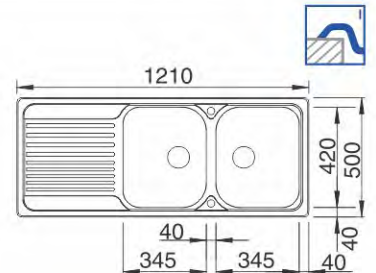

DIVON II 8-IF

DIVON II 45S-IF

LEMIS 8S-IF

523037

Stainless steel
Brushed finish
With pop-up waste
Size: 1160 x 500 mm
Bowl depth: 205/205 mm
Cabinet size: 800 mm

MEDIAN 8S

512736 (L) 512735 (R)

Stainless steel
Brushed finish
With pop-up waste
Size: 1160 x 500 mm
Bowl depth: 190/190 mm
Cabinet size: 800 mm

MEDIAN 8S-IF

518456 (L) 518455 (R)

Stainless steel
Brushed finish
With pop-up waste
Size: 1160 x 500 mm
Bowl depth: 190/190 mm
Cabinet size: 800 mm

TIPO 8S

516350

Stainless steel
Brushed finish
With pop-up waste
Size: 1210 x 500 mm
Bowl depth: 165/165 mm
Cabinet size: 800 mm

MEDIAN 8S

PLUS 8S

508219

Stainless steel
Brushed finish
W/o pop-up waste
Size: 1210 x 500 mm
Bowl depth: 170/170 mm
Cabinet size: 800 mm

512298

Stainless steel
Linen finish

PLUS 8S

511314

Stainless steel
Brushed finish
With pop-up waste
Size: 1210 x 500 mm
Bowl depth: 160/160 mm
Cabinet size: 800 mm

LIVIT 8S

516608

Stainless steel
Brushed finish
With pop-up waste
Size: 1210 x 500 mm
Bowl depth: 160/160 mm
Cabinet size: 800 mm