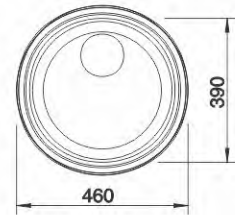

interior innovation award 2015
Winner

Best of the Best

interior INNOVATION award

BLANCO CUCULINA-S Mini

BLANCO ELON XL 6 S: Design and function perfectly united.

RONDOSOL

513306

Stainless steel
Brushed finish
W/o pop-up waste
Size: Ø 460 mm
Bowl depth: 165 mm
Cabinet size: 450 mm

RONDOVAL

513313

Stainless steel
Brushed finish
W/o pop-up waste
Size: 535 x 490 mm
Bowl depth: 180 mm
Cabinet size: 450 mm

RONDOVAL

513314

Stainless steel
Linen finish
W/o pop-up waste
Size: 535 x 490 mm
Bowl depth: 180 mm
Cabinet size: 450 mm

RONDOSOL

RONDOVAL

ANDANO 180-U

518301

Stainless steel
Satin Polish
W/o pop-up waste
Size: 220 x 440 mm
Bowl depth: 130 mm
Cabinet size: 300 mm

ANDANO 340-IF

518308

Stainless steel
Satin Polish
With pop-up waste
Size: 380 x 440 mm
Bowl depth: 190 mm
Cabinet size: 400 mm

ANDANO 400-U

518310

Stainless steel
Satin Polish
With pop-up waste
Size: 440 x 440 mm
Bowl depth: 190 mm
Cabinet size: 450 mm

ANDANO 400-IF

518312

Stainless steel
Satin Polish
With pop-up waste
Size: 440 x 440 mm
Bowl depth: 190 mm
Cabinet size: 450 mm