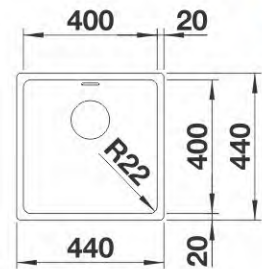

RONDOVAL

513313

Stainless steel
Brushed finish
W/o pop-up waste
Size: 535 x 490 mm
Bowl depth: 180 mm
Cabinet size: 450 mm

RONDOVAL

513314

Stainless steel
Linen finish
W/o pop-up waste
Size: 535 x 490 mm
Bowl depth: 180 mm
Cabinet size: 450 mm

RONDOSOL

RONDOVAL

ANDANO 180-U

518301

Stainless steel
Satin Polish
W/o pop-up waste
Size: 220 x 440 mm
Bowl depth: 130 mm
Cabinet size: 300 mm

ANDANO 340-IF

518308

Stainless steel
Satin Polish
With pop-up waste
Size: 380 x 440 mm
Bowl depth: 190 mm
Cabinet size: 400 mm

ANDANO 400-U

518310

Stainless steel
Satin Polish
With pop-up waste
Size: 440 x 440 mm
Bowl depth: 190 mm
Cabinet size: 450 mm

ANDANO 400-IF

518312

Stainless steel
Satin Polish
With pop-up waste
Size: 440 x 440 mm
Bowl depth: 190 mm
Cabinet size: 450 mm

ANDANO 400-U

ANDANO 400-IF

ANDANO 450-U

519374

Stainless steel
Satin Polish
With pop-up waste
Size: 490 x 440 mm
Bowl depth: 190 mm
Cabinet size: 500 mm

ANDANO 450-IF

519376

Stainless steel
Satin Polish
With pop-up waste
Size: 490 x 440 mm
Bowl depth: 190 mm
Cabinet size: 500 mm