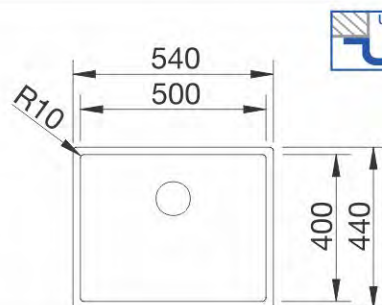

RONDOVAL

513313

Stainless steel
Brushed finish
W/o pop-up waste
Size: 535 x 490 mm
Bowl depth: 180 mm
Cabinet size: 450 mm

RONDOVAL

513314

Stainless steel
Linen finish
W/o pop-up waste
Size: 535 x 490 mm
Bowl depth: 180 mm
Cabinet size: 450 mm

CLARON 340-U

517211

Stainless steel
Satin Polish
W/o pop-up waste
Size: 380 x 440 mm
Bowl depth: 190 mm
Cabinet size: 400 mm

CLARON 400-U

517213

Stainless steel
Satin Polish
W/o pop-up waste
Size: 440 x 440 mm
Bowl depth: 190 mm
Cabinet size: 450 mm

CLARON 400-U

ANDANO 700-U

CLARON 500-U

517217

Stainless steel
Satin Polish
W/o pop-up waste
Size: 540 x 440 mm
Bowl depth: 190 mm
Cabinet size: 600 mm

CLARON 700-U

517223

Stainless steel
Satin Polish
W/o pop-up waste
Size: 740 x 440 mm
Bowl depth: 190 mm
Cabinet size: 800 mm

SUPRA 400-U

518202

Stainless steel
Brushed finish
With pop-up waste
Size: 430 x 430 mm
Bowl depth: 175 mm
Cabinet size: 450 mm

GAMMA 420-U

518214

Stainless steel
Brushed finish
With pop-up waste
Size: 450 x 370 mm
Bowl depth: 175 mm
Cabinet size: 500 mm