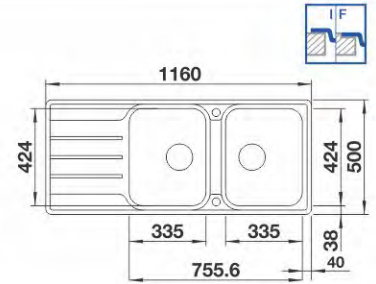

MULTI 2 BOX

511950

Stainless steel
Satin polish
W/o pop-up wast
Size: 998 x 493 mm
Bowl depth: 175/130/175 mm
Cabinet size: 1000 mm

510770
Bio-Box

VIVA 6S

511915

Stainless steel
Natural finish
With pop-up waste
Size: 950 x 500 mm
Bowl depth: 130/160 mm
Cabinet size: 600 mm

DIVON II 8-IF

DIVON II 45S-IF

LEMIS 8S-IF

523037

Stainless steel
Brushed finish
With pop-up waste
Size: 1160 x 500 mm
Bowl depth: 205/205 mm
Cabinet size: 800 mm

MEDIAN 8S

512736 (L) 512735 (R)

Stainless steel
Brushed finish
With pop-up waste
Size: 1160 x 500 mm
Bowl depth: 190/190 mm
Cabinet size: 800 mm

MEDIAN 8S-IF

518456 (L) 518455 (R)

Stainless steel
Brushed finish
With pop-up waste
Size: 1160 x 500 mm
Bowl depth: 190/190 mm
Cabinet size: 800 mm

TIPO 8S

516350

Stainless steel
Brushed finish
With pop-up waste
Size: 1210 x 500 mm
Bowl depth: 165/165 mm
Cabinet size: 800 mm

MEDIAN 8S

PLUS 8S

508219

Stainless steel
Brushed finish
W/o pop-up waste
Size: 1210 x 500 mm
Bowl depth: 170/170 mm
Cabinet size: 800 mm

512298

Stainless steel
Linen finish

PLUS 8S

511314