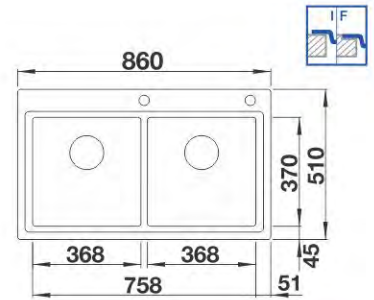

RONDOVAL

513313

Stainless steel
Brushed finish
W/o pop-up waste
Size: 535 x 490 mm
Bowl depth: 180 mm
Cabinet size: 450 mm

RONDOVAL

513314

Stainless steel
Linen finish
W/o pop-up waste
Size: 535 x 490 mm
Bowl depth: 180 mm
Cabinet size: 450 mm

SUPRA 400-U

CLARON 500-U

DIVON II 8-IF

519821

Stainless steel
Satin polish
With pop-up waste
Size: 860 x 510 mm
Bowl depth: 195/195 mm
Cabinet size: 800 mm

DIVON II 45S-IF

519815 (L)

Stainless steel
Satin polish
With pop-up waste
Size: 860 x 510 mm
Bowl depth: 195 mm
Cabinet size: 450 mm

MULTI 2 BOX

511950

Stainless steel
Satin polish
W/o pop-up wast
Size: 998 x 493 mm
Bowl depth: 175/130/175 mm
Cabinet size: 1000 mm

510770
Bio-Box

VIVA 6S

511915

Stainless steel
Natural finish
With pop-up waste
Size: 950 x 500 mm
Bowl depth: 130/160 mm
Cabinet size: 600 mm

DIVON II 8-IF

DIVON II 45S-IF

LEMIS 8S-IF

523037

Stainless steel
Brushed finish
With pop-up waste
Size: 1160 x 500 mm
Bowl depth: 205/205 mm
Cabinet size: 800 mm

MEDIAN 8S

512736 (L) 512735 (R)

Stainless steel
Brushed finish
With pop-up waste
Size: 1160 x 500 mm
Bowl depth: 190/190 mm
Cabinet size: 800 mm