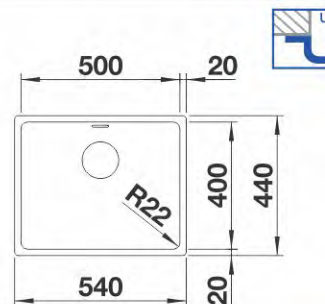

RONDOVAL

513313

Stainless steel
Brushed finish
W/o pop-up waste
Size: 535 x 490 mm
Bowl depth: 180 mm
Cabinet size: 450 mm

RONDOVAL

513314

Stainless steel
Linen finish
W/o pop-up waste
Size: 535 x 490 mm
Bowl depth: 180 mm
Cabinet size: 450 mm

ANDANO 400-U

518310

Stainless steel
Satin Polish
With pop-up waste
Size: 440 x 440 mm
Bowl depth: 190 mm
Cabinet size: 450 mm

ANDANO 400-IF

518312

Stainless steel
Satin Polish
With pop-up waste
Size: 440 x 440 mm
Bowl depth: 190 mm
Cabinet size: 450 mm

ANDANO 400-U

ANDANO 400-IF

ANDANO 450-U

519374

Stainless steel
Satin Polish
With pop-up waste
Size: 490 x 440 mm
Bowl depth: 190 mm
Cabinet size: 500 mm

ANDANO 450-IF

519376

Stainless steel
Satin Polish
With pop-up waste
Size: 490 x 440 mm
Bowl depth: 190 mm
Cabinet size: 500 mm

ANDANO 500-U

518314

Stainless steel
Satin Polish
With pop-up waste
Size: 540 x 440 mm
Bowl depth: 190 mm
Cabinet size: 600 mm

ANDANO 500-IF

518316

Stainless steel
Satin Polish
With pop-up waste
Size: 540 x 440 mm
Bowl depth: 190 mm
Cabinet size: 600 mm