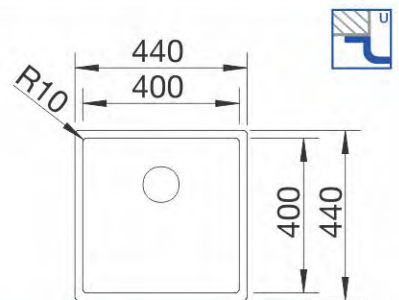

ANDANO 500-U

518314

Stainless steel
Satin Polish
With pop-up waste
Size: 540 x 440 mm
Bowl depth: 190 mm
Cabinet size: 600 mm

ANDANO 500-IF

518316

Stainless steel
Satin Polish
With pop-up waste
Size: 540 x 440 mm
Bowl depth: 190 mm
Cabinet size: 600 mm

ANDANO 450-IF

ANDANO 500-IF

ANDANO 700-U

518615

Stainless steel
Satin Polish
With pop-up waste
Size: 740 x 440 mm
Bowl depth: 190 mm
Cabinet size: 800 mm

ANDANO 700-IF

518617

Stainless steel
Satin Polish
With pop-up waste
Size: 740 x 440 mm
Bowl depth: 190 mm
Cabinet size: 800 mm

CLARON 340-U

517211

Stainless steel
Satin Polish
W/o pop-up waste
Size: 380 x 440 mm
Bowl depth: 190 mm
Cabinet size: 400 mm

CLARON 400-U

517213

Stainless steel
Satin Polish
W/o pop-up waste
Size: 440 x 440 mm
Bowl depth: 190 mm
Cabinet size: 450 mm

CLARON 400-U

ANDANO 700-U

CLARON 500-U

517217

Stainless steel
Satin Polish
W/o pop-up waste
Size: 540 x 440 mm
Bowl depth: 190 mm
Cabinet size: 600 mm

CLARON 700-U

517223

Stainless steel
Satin Polish
W/o pop-up waste
Size: 740 x 440 mm
Bowl depth: 190 mm
Cabinet size: 800 mm