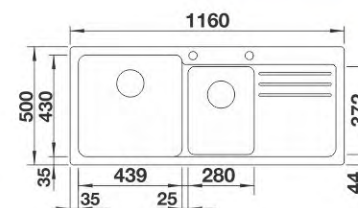

ZIA 9

- 516686** anthracite
- 516677** alu metallic
- 516679** jasmine
- 518948** rock grey
- 516680** champagne
- 517424** tartufo

With pop-up waste
 Size: 860 x 500 mm
 Bowl depth: 190/190 mm
 Cabinet size: 900 mm

SUBLINE 350/350-U

ZIA XL 6S

- 517561** white
- 517562** jasmine
- 517563** champagne

With pop-up waste
 Size: 1000 x 500 mm
 Bowl depth: 190 mm
 Cabinet size: 600 mm

AXIA II 5S

- 516805** white
- 516801** anthracite

With pop-up waste
 Size: 915 x 510 mm
 Bowl depth: 185/82 mm
 Cabinet size: 500 mm

NAYA 8S

- 519657** white
- 519654** anthracite

W/o pop-up wast
 Size: 1160 x 500 mm
 Bowl depth: 200/200 mm
 Cabinet size: 800 mm

ZIA 8S

515587		white
515595		anthracite
515586		alu metallic
515588		jasmine
515592		coffee
515589		champagne
517421		tartufo
521973		nutmeg

With pop-up waste
 Size: 1160 x 500 mm
 Bowl depth: 190/190 mm
 Cabinet size: 800 mm