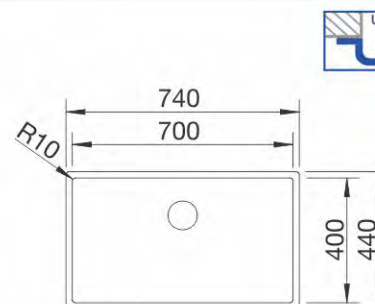

RONDOVAL

513313

Stainless steel
Brushed finish
W/o pop-up waste
Size: 535 x 490 mm
Bowl depth: 180 mm
Cabinet size: 450 mm

RONDOVAL

513314

Stainless steel
Linen finish
W/o pop-up waste
Size: 535 x 490 mm
Bowl depth: 180 mm
Cabinet size: 450 mm

CLARON 340-U

517211

Stainless steel
Satin Polish
W/o pop-up waste
Size: 380 x 440 mm
Bowl depth: 190 mm
Cabinet size: 400 mm

CLARON 400-U

517213

Stainless steel
Satin Polish
W/o pop-up waste
Size: 440 x 440 mm
Bowl depth: 190 mm
Cabinet size: 450 mm

CLARON 400-U

ANDANO 700-U

CLARON 500-U

517217

Stainless steel
Satin Polish
W/o pop-up waste
Size: 540 x 440 mm
Bowl depth: 190 mm
Cabinet size: 600 mm

CLARON 700-U

517223

Stainless steel
Satin Polish
W/o pop-up waste
Size: 740 x 440 mm
Bowl depth: 190 mm
Cabinet size: 800 mm

SUPRA 400-U

518202

Stainless steel
Brushed finish
With pop-up waste
Size: 430 x 430 mm
Bowl depth: 175 mm
Cabinet size: 450 mm

GAMMA 420-U

518214

Stainless steel
Brushed finish
With pop-up waste
Size: 450 x 370 mm
Bowl depth: 175 mm
Cabinet size: 500 mm