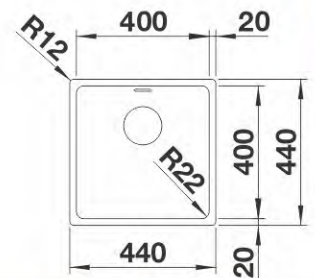

RONDOVAL

513313

Stainless steel
Brushed finish
W/o pop-up waste
Size: 535 x 490 mm
Bowl depth: 180 mm
Cabinet size: 450 mm

RONDOVAL

513314

Stainless steel
Linen finish
W/o pop-up waste
Size: 535 x 490 mm
Bowl depth: 180 mm
Cabinet size: 450 mm

ANDANO 400-U

518310

Stainless steel
Satin Polish
With pop-up waste
Size: 440 x 440 mm
Bowl depth: 190 mm
Cabinet size: 450 mm

ANDANO 400-IF

518312

Stainless steel
Satin Polish
With pop-up waste
Size: 440 x 440 mm
Bowl depth: 190 mm
Cabinet size: 450 mm

ANDANO 400-U

ANDANO 400-IF

ANDANO 450-U

519374

Stainless steel
Satin Polish
With pop-up waste
Size: 490 x 440 mm
Bowl depth: 190 mm
Cabinet size: 500 mm

ANDANO 450-IF

519376

Stainless steel
Satin Polish
With pop-up waste
Size: 490 x 440 mm
Bowl depth: 190 mm
Cabinet size: 500 mm

ANDANO 500-U

518314

Stainless steel
Satin Polish
With pop-up waste
Size: 540 x 440 mm
Bowl depth: 190 mm
Cabinet size: 600 mm

ANDANO 500-IF

518316

Stainless steel
Satin Polish
With pop-up waste
Size: 540 x 440 mm
Bowl depth: 190 mm
Cabinet size: 600 mm