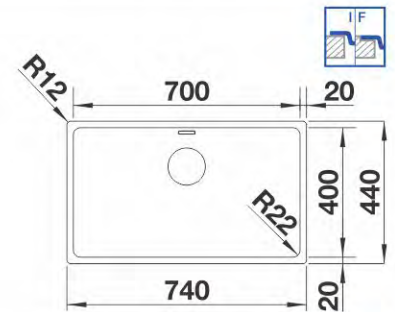

RONDOVAL

513313

Stainless steel
Brushed finish
W/o pop-up waste
Size: 535 x 490 mm
Bowl depth: 180 mm
Cabinet size: 450 mm

RONDOVAL

513314

Stainless steel
Linen finish
W/o pop-up waste
Size: 535 x 490 mm
Bowl depth: 180 mm
Cabinet size: 450 mm

ANDANO 500-U

518314

Stainless steel
Satin Polish
With pop-up waste
Size: 540 x 440 mm
Bowl depth: 190 mm
Cabinet size: 600 mm

ANDANO 500-IF

518316

Stainless steel
Satin Polish
With pop-up waste
Size: 540 x 440 mm
Bowl depth: 190 mm
Cabinet size: 600 mm

ANDANO 450-IF

ANDANO 500-IF

ANDANO 700-U

518615

Stainless steel
Satin Polish
With pop-up waste
Size: 740 x 440 mm
Bowl depth: 190 mm
Cabinet size: 800 mm

ANDANO 700-IF

518617

Stainless steel
Satin Polish
With pop-up waste
Size: 740 x 440 mm
Bowl depth: 190 mm
Cabinet size: 800 mm

CLARON 340-U

517211

Stainless steel
Satin Polish
W/o pop-up waste
Size: 380 x 440 mm
Bowl depth: 190 mm
Cabinet size: 400 mm

CLARON 400-U

517213

Stainless steel
Satin Polish
W/o pop-up waste
Size: 440 x 440 mm
Bowl depth: 190 mm
Cabinet size: 450 mm