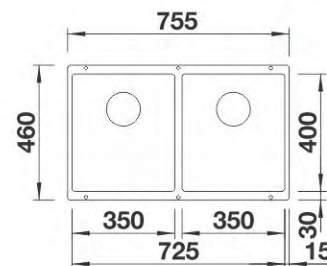

218313

Beech wood cutting board
Size: 260 x 530 mm

ACCESSORIES

230734

BLANCO Drainer
Size: 380 x 430 mm

ACCESSORIES

225333

Cutting board, white
satinised glass, stackable
on drainer
Size: 240 x 420 mm

SUBLINE 700-U

- 515774  white
- 515782  anthracite
- 515776  champagne

With pop-up waste
Size: 730 x 460 mm
Bowl depth: 190 mm
Cabinet size: 800 mm

SUBLINE 350/350-U

- 516287** white
- 516295** anthracite
- 516288** jasmine

With pop-up waste
 Size: 755 x 460 mm
 Bowl depth: 200/200 mm
 Cabinet size: 800 mm

SUBLINE 480/320-U

- 519480** champagne
- 519482** tartufo
- 519483** coffee

With pop-up waste
 Size: 755 x 460 mm
 Bowl depth: 200/200 mm
 Cabinet size: 900 mm

ZIA 9

- 516686** anthracite
- 516677** alu metallic
- 516679** jasmine
- 518948** rock grey
- 516680** champagne
- 517424** tartufo

With pop-up waste
 Size: 860 x 500 mm
 Bowl depth: 190/190 mm
 Cabinet size: 900 mm