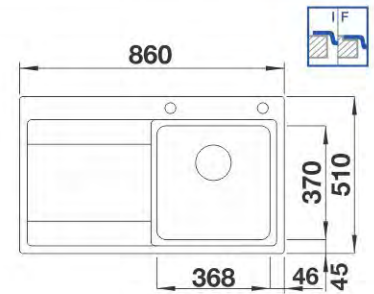

RONDOVAL

513313

Stainless steel
Brushed finish
W/o pop-up waste
Size: 535 x 490 mm
Bowl depth: 180 mm
Cabinet size: 450 mm

RONDOVAL

513314

Stainless steel
Linen finish
W/o pop-up waste
Size: 535 x 490 mm
Bowl depth: 180 mm
Cabinet size: 450 mm

SUPRA 400-U

CLARON 500-U

DIVON II 8-IF

519821

Stainless steel
Satin polish
With pop-up waste
Size: 860 x 510 mm
Bowl depth: 195/195 mm
Cabinet size: 800 mm

DIVON II 45S-IF

519815 (L)

Stainless steel
Satin polish
With pop-up waste
Size: 860 x 510 mm
Bowl depth: 195 mm
Cabinet size: 450 mm

MULTI 2 BOX

511950

Stainless steel
Satin polish
W/o pop-up wast
Size: 998 x 493 mm
Bowl depth: 175/130/175 mm
Cabinet size: 1000 mm

510770
Bio-Box

VIVA 6S

511915

Stainless steel
Natural finish
With pop-up waste
Size: 950 x 500 mm
Bowl depth: 130/160 mm
Cabinet size: 600 mm

DIVON II 8-IF

DIVON II 45S-IF

LEMIS 8S-IF

523037

Stainless steel
Brushed finish
With pop-up waste
Size: 1160 x 500 mm
Bowl depth: 205/205 mm
Cabinet size: 800 mm

MEDIAN 8S

512736 (L) 512735 (R)

Stainless steel
Brushed finish
With pop-up waste
Size: 1160 x 500 mm
Bowl depth: 190/190 mm
Cabinet size: 800 mm