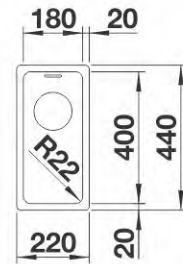

RONDOVAL

513313

Stainless steel
Brushed finish
W/o pop-up waste
Size: 535 x 490 mm
Bowl depth: 180 mm
Cabinet size: 450 mm

RONDOVAL

513314

Stainless steel
Linen finish
W/o pop-up waste
Size: 535 x 490 mm
Bowl depth: 180 mm
Cabinet size: 450 mm

RONDOSOL

RONDOVAL

ANDANO 180-U

518301

Stainless steel
Satin Polish
W/o pop-up waste
Size: 220 x 440 mm
Bowl depth: 130 mm
Cabinet size: 300 mm

ANDANO 340-IF

518308

Stainless steel
Satin Polish
With pop-up waste
Size: 380 x 440 mm
Bowl depth: 190 mm
Cabinet size: 400 mm

ANDANO 400-U

518310

Stainless steel
Satin Polish
With pop-up waste
Size: 440 x 440 mm
Bowl depth: 190 mm
Cabinet size: 450 mm

ANDANO 400-IF

518312

Stainless steel
Satin Polish
With pop-up waste
Size: 440 x 440 mm
Bowl depth: 190 mm
Cabinet size: 450 mm

ANDANO 400-U

ANDANO 400-IF

ANDANO 450-U

519374

Stainless steel
Satin Polish
With pop-up waste
Size: 490 x 440 mm
Bowl depth: 190 mm
Cabinet size: 500 mm

ANDANO 450-IF

519376

Stainless steel
Satin Polish
With pop-up waste
Size: 490 x 440 mm
Bowl depth: 190 mm
Cabinet size: 500 mm