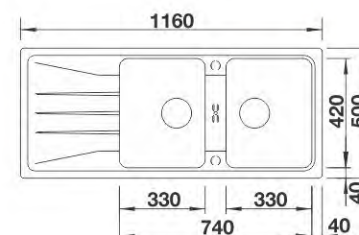

SONA 8S

519701		white
519698		anthracite
519702		jasmine
519706		coffee
519703		champagne
519700		alu metallic