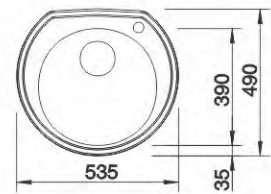

interior innovation award 2015
Winner

Best of the Best

interior INNOVATION award

BLANCO CUCULINA-S Mini

BLANCO ELON XL 6 S: Design and function perfectly united.

RONDOSOL

513306

Stainless steel
Brushed finish
W/o pop-up waste
Size: Ø 460 mm
Bowl depth: 165 mm
Cabinet size: 450 mm

RONDOVAL

513313

Stainless steel
Brushed finish
W/o pop-up waste
Size: 535 x 490 mm
Bowl depth: 180 mm
Cabinet size: 450 mm

RONDOVAL

513314

Stainless steel
Linen finish
W/o pop-up waste
Size: 535 x 490 mm
Bowl depth: 180 mm
Cabinet size: 450 mm