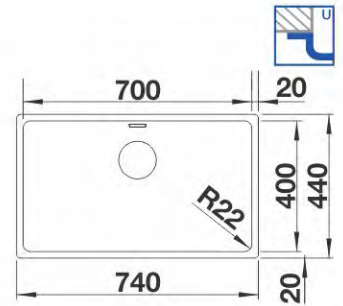

RONDOVAL

513313

Stainless steel
Brushed finish
W/o pop-up waste
Size: 535 x 490 mm
Bowl depth: 180 mm
Cabinet size: 450 mm

RONDOVAL

513314

Stainless steel
Linen finish
W/o pop-up waste
Size: 535 x 490 mm
Bowl depth: 180 mm
Cabinet size: 450 mm

ANDANO 500-U

518314

Stainless steel
Satin Polish
With pop-up waste
Size: 540 x 440 mm
Bowl depth: 190 mm
Cabinet size: 600 mm

ANDANO 500-IF

518316

Stainless steel
Satin Polish
With pop-up waste
Size: 540 x 440 mm
Bowl depth: 190 mm
Cabinet size: 600 mm

ANDANO 450-IF

ANDANO 500-IF

ANDANO 700-U

518615

Stainless steel
Satin Polish
With pop-up waste
Size: 740 x 440 mm
Bowl depth: 190 mm
Cabinet size: 800 mm

ANDANO 700-IF

518617

Stainless steel
Satin Polish
With pop-up waste
Size: 740 x 440 mm
Bowl depth: 190 mm
Cabinet size: 800 mm

CLARON 340-U

517211

Stainless steel
Satin Polish
W/o pop-up waste
Size: 380 x 440 mm
Bowl depth: 190 mm
Cabinet size: 400 mm

CLARON 400-U

517213

Stainless steel
Satin Polish
W/o pop-up waste
Size: 440 x 440 mm
Bowl depth: 190 mm
Cabinet size: 450 mm