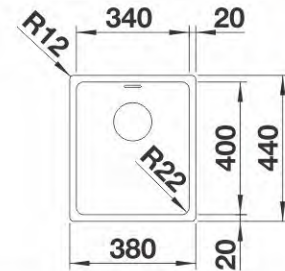

RONDOVAL

513313

Stainless steel
Brushed finish
W/o pop-up waste
Size: 535 x 490 mm
Bowl depth: 180 mm
Cabinet size: 450 mm

RONDOVAL

513314

Stainless steel
Linen finish
W/o pop-up waste
Size: 535 x 490 mm
Bowl depth: 180 mm
Cabinet size: 450 mm

RONDOSOL

RONDOVAL

ANDANO 180-U

518301

Stainless steel
Satin Polish
W/o pop-up waste
Size: 220 x 440 mm
Bowl depth: 130 mm
Cabinet size: 300 mm

ANDANO 340-IF

518308

Stainless steel
Satin Polish
With pop-up waste
Size: 380 x 440 mm
Bowl depth: 190 mm
Cabinet size: 400 mm

ANDANO 400-U

518310

Stainless steel
Satin Polish
With pop-up waste
Size: 440 x 440 mm
Bowl depth: 190 mm
Cabinet size: 450 mm

ANDANO 400-IF

518312

Stainless steel
Satin Polish
With pop-up waste
Size: 440 x 440 mm
Bowl depth: 190 mm
Cabinet size: 450 mm

ANDANO 400-U

ANDANO 400-IF

ANDANO 450-U

519374

Stainless steel
Satin Polish
With pop-up waste
Size: 490 x 440 mm
Bowl depth: 190 mm
Cabinet size: 500 mm

ANDANO 450-IF

519376

Stainless steel
Satin Polish
With pop-up waste
Size: 490 x 440 mm
Bowl depth: 190 mm
Cabinet size: 500 mm