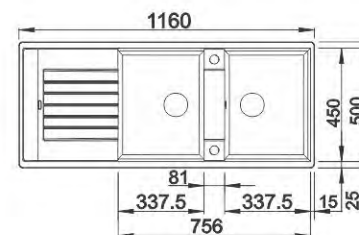

ZIA 9

- 516686** anthracite
- 516677** alu metallic
- 516679** jasmine
- 518948** rock grey
- 516680** champagne
- 517424** tartufo

With pop-up waste
 Size: 860 x 500 mm
 Bowl depth: 190/190 mm
 Cabinet size: 900 mm

With pop-up waste
 Size: 915 x 510 mm
 Bowl depth: 185/82 mm
 Cabinet size: 500 mm

NAYA 8S

- 519657** white
- 519654** anthracite

W/o pop-up wast
 Size: 1160 x 500 mm
 Bowl depth: 200/200 mm
 Cabinet size: 800 mm

ZIA 8S

515587		white
515595		anthracite
515586		alu metallic
515588		jasmine
515592		coffee
515589		champagne
517421		tartufo
521973		nutmeg

With pop-up waste
 Size: 1160 x 500 mm
 Bowl depth: 190/190 mm
 Cabinet size: 800 mm

With pop-up wast
 Size: 1160 x 500 mm
 Bowl depth: 190/190 mm
 Cabinet size: 800 mm

AVONA-S

Fusion of forms

- Exciting interplay between round and rectangular shapes
- Tapering body, gentle incline in spout
- With extending spray in high-quality