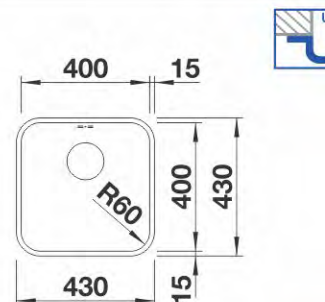

RONDOVAL

513313

Stainless steel
Brushed finish
W/o pop-up waste
Size: 535 x 490 mm
Bowl depth: 180 mm
Cabinet size: 450 mm

RONDOVAL

513314

Stainless steel
Linen finish
W/o pop-up waste
Size: 535 x 490 mm
Bowl depth: 180 mm
Cabinet size: 450 mm

CLARON 340-U

517211

Stainless steel
Satin Polish
W/o pop-up waste
Size: 380 x 440 mm
Bowl depth: 190 mm
Cabinet size: 400 mm

CLARON 400-U

517213

Stainless steel
Satin Polish
W/o pop-up waste
Size: 440 x 440 mm
Bowl depth: 190 mm
Cabinet size: 450 mm

CLARON 400-U

ANDANO 700-U

CLARON 500-U

517217

Stainless steel
Satin Polish
W/o pop-up waste
Size: 540 x 440 mm
Bowl depth: 190 mm
Cabinet size: 600 mm

CLARON 700-U

517223

Stainless steel
Satin Polish
W/o pop-up waste
Size: 740 x 440 mm
Bowl depth: 190 mm
Cabinet size: 800 mm

SUPRA 400-U

518202

Stainless steel
Brushed finish
With pop-up waste
Size: 430 x 430 mm
Bowl depth: 175 mm
Cabinet size: 450 mm

GAMMA 420-U

518214

Stainless steel
Brushed finish
With pop-up waste
Size: 450 x 370 mm
Bowl depth: 175 mm
Cabinet size: 500 mm