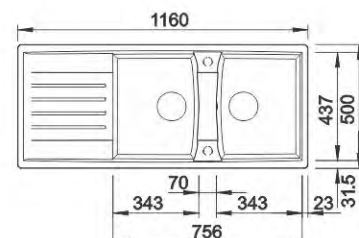

With pop-up waste
 Size: 915 x 510 mm
 Bowl depth: 185/82 mm
 Cabinet size: 500 mm

NAYA 8S

- 519657** white
- 519654** anthracite

W/o pop-up wast
 Size: 1160 x 500 mm
 Bowl depth: 200/200 mm
 Cabinet size: 800 mm

ZIA 8S

515587		white
515595		anthracite
515586		alu metallic
515588		jasmine
515592		coffee
515589		champagne
517421		tartufo
521973		nutmeg

With pop-up waste
 Size: 1160 x 500 mm
 Bowl depth: 190/190 mm
 Cabinet size: 800 mm

SONA 8S

519701		white
519698		anthracite
519702		jasmine
519706		coffee
519703		champagne
519700		alu metallic

W/o pop-up wast
 Size: 1160 x 500 mm
 Bowl depth: 190/190 mm
 Cabinet size: 800 mm

LEXA 8S

514702		white
514708		anthracite
514701		alu metallic
514703		jasmine
515064		coffee
514704		champagne
517341		tartufo
521877		nutmeg

With pop-up wast
 Size: 1160 x 500 mm
 Bowl depth: 190/190 mm
 Cabinet size: 800 mm

AVONA-S

Fusion of forms

- Exciting interplay between round and rectangular shapes
- Tapering body, gentle incline in spout
- With extending spray in high-quality