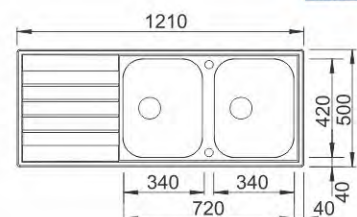

MEDIAN 8S

PLUS 8S

508219

Stainless steel
Brushed finish
W/o pop-up waste
Size: 1210 x 500 mm
Bowl depth: 170/170 mm
Cabinet size: 800 mm

512298

Stainless steel
Linen finish

PLUS 8S

511314

Stainless steel
Brushed finish
With pop-up waste
Size: 1210 x 500 mm
Bowl depth: 160/160 mm
Cabinet size: 800 mm

LIVIT 8S

516608

Stainless steel
Brushed finish
With pop-up waste
Size: 1210 x 500 mm
Bowl depth: 160/160 mm
Cabinet size: 800 mm

516609

Stainless steel
Linen finish

ZS

501002 (L) 501001 (R)

Stainless steel
Natural finish
W/o pop-up waste
Size: 1200 x 600 mm
Bowl depth: 150/150 mm
Cabinet size: 800 mm

LIVIT 8S

TIPO XL 9S

511927

Stainless steel
Brushed finish
W/o pop-up waste
Size: 1210 x 500 mm
Bowl depth: 175/160 mm
Cabinet size: 900 mm

DIVON II 8S-IF

519822 (L) 519823 (R)

Stainless steel
Satin polish
With pop-up waste
Size: 1160 x 510 mm
Bowl depth: 195/195 mm
Cabinet size: 800 mm