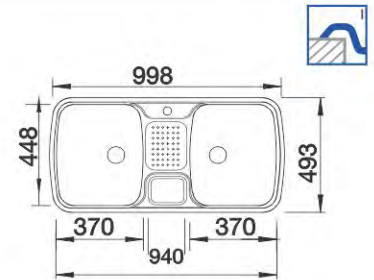

RONDOVAL

513313

Stainless steel
Brushed finish
W/o pop-up waste
Size: 535 x 490 mm
Bowl depth: 180 mm
Cabinet size: 450 mm

RONDOVAL

513314

Stainless steel
Linen finish
W/o pop-up waste
Size: 535 x 490 mm
Bowl depth: 180 mm
Cabinet size: 450 mm

SUPRA 400-U

518202

Stainless steel
Brushed finish
With pop-up waste
Size: 430 x 430 mm
Bowl depth: 175 mm
Cabinet size: 450 mm

GAMMA 420-U

518214

Stainless steel
Brushed finish
With pop-up waste
Size: 450 x 370 mm
Bowl depth: 175 mm
Cabinet size: 500 mm

SUPRA 400-U

CLARON 500-U

DIVON II 8-IF

519821

Stainless steel
Satin polish
With pop-up waste
Size: 860 x 510 mm
Bowl depth: 195/195 mm
Cabinet size: 800 mm

DIVON II 45S-IF

519815 (L)

Stainless steel
Satin polish
With pop-up waste
Size: 860 x 510 mm
Bowl depth: 195 mm
Cabinet size: 450 mm

MULTI 2 BOX

511950

Stainless steel
Satin polish
W/o pop-up wast
Size: 998 x 493 mm
Bowl depth: 175/130/175 mm
Cabinet size: 1000 mm

510770
Bio-Box

VIVA 6S

511915

Stainless steel
Natural finish
With pop-up waste
Size: 950 x 500 mm
Bowl depth: 130/160 mm
Cabinet size: 600 mm