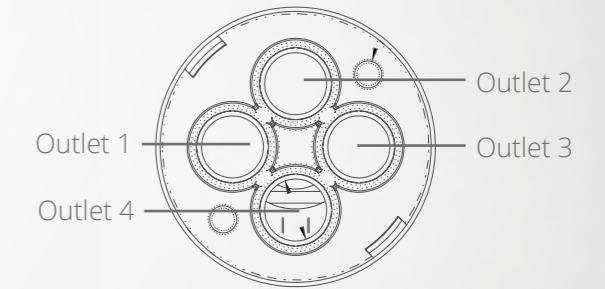

More endurance

Extended life time thanks to a high grade ceramic set made in our Technical Ceramics facilities. The metal lever improves the user perception of quality and precision in a small cartridge while ensuring an optimal functionality throughout its lifespan.

GD-35 SD 4 & GD-40 SD 4

These diverter cartridges are specially designed for complete shower systems as they allow to have four different outlets. Mixed water enters through the side windows and exits through either outlet 1, 2, 3 or 4 independently.