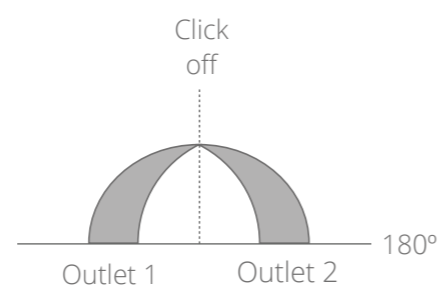

GD-35

The GD35 is a high end 2 outlet 35mm diverter that provides smooth operation and high precision stop in the close position thanks to the metallic lever and a high precision ceramic set.

Works perfectly paired with our TM001 Thermostatic cartridge for showers.