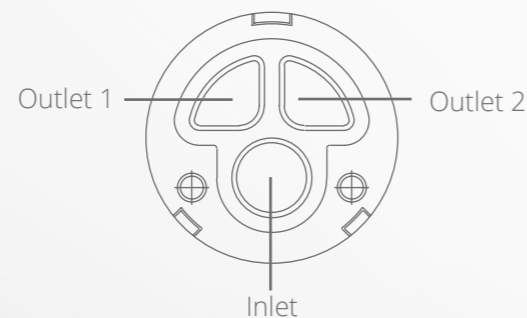

35 & 40mm RANGE

The diverter cartridge range from Sedal consists on high-end valves that provide smooth operation along with a defined feeling of safety and precision when changing the outlets of the shower, thanks to the metallic lever and a high precision ceramic set.

DIVERTERS

VERSIONS

THE
SMALLEST
IN THE MARKET

Diverter functionality: 2 outlets

GD-25 is a 2 way diverter that fits specially well in slim designer shower bodies, enabling to switch from rain shower to body jets in a simple turn.

GD-25

The GD25 diverter from Sedal is a high end 25mm valve that features a high precision ceramic set with nano shelter technology by Sedal.

The operation torque has been improved while keeping a small footprint. Works perfectly paired with our TM006 Thermostatic cartridge for showers.

Slim body showers with high flow

The GD25 has a high flow rate, allowing to build slim body showers with 2 outlets providing a positive user experience while assuring environmental protection.

4
OUTLETS
DIVERTERS