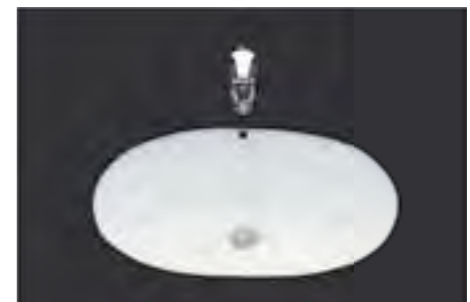

L546
Under Counter Lavatory
550W x 400D mm