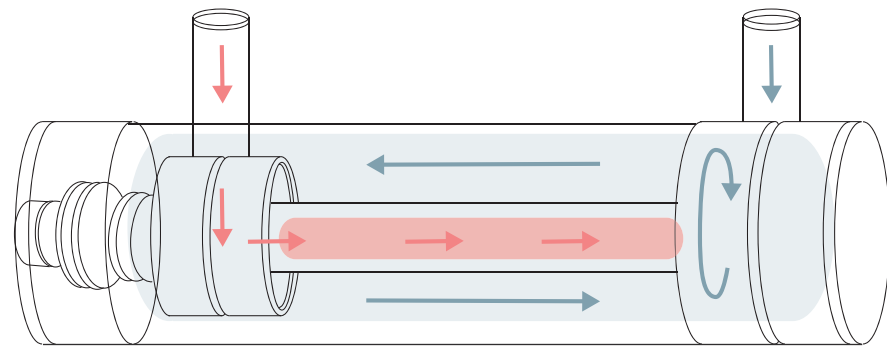

COOL TOUCH

The Cool Touch technology is a thoughtful feature that prevents scalding by shielding the hot water channels with cold water, hence making the surface cool to the touch.