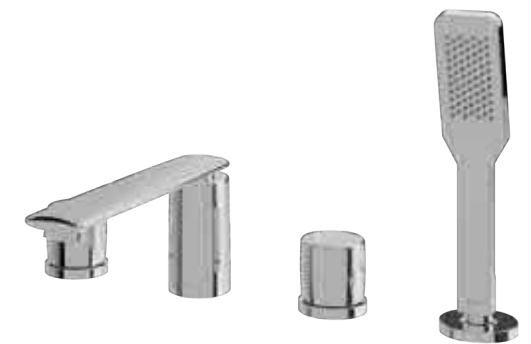

TX 115 LOBR

OPUS
Single Lever Lavatory Faucet
With 1/4" Pop-Up Waste

TX 116 LOBR

OPUS
Extended Single Lever Lavatory
Faucet With 1/4" Pop-Up Waste
Height: 248 mm

TX 119 LOBR

OPUS
8" Lavatory Faucet
With 1/4" Pop-Up Waste

TX 451 SOBR

OPUS
Thermostat Bath or Shower Mixer
With Stop Valve

TX 473 SOBR

OPUS
Thermostat Shower Mixer
With Diverter & Stop Valve

TX 303 BOBR

OPUS
Single Lever Bidet Faucet
With 1/4" Pop-Up Waste

TX 442 SOBR

OPUS
Single Lever Bath & Shower Mixer
With Diverter

TX 443 SOBR

OPUS
Single Lever Shower Mixer

TX 467 SOBR

OPUS
Bath Filler & Mixer

TX 447 SOBR

OPUS
4 Holes Bath & Shower Set