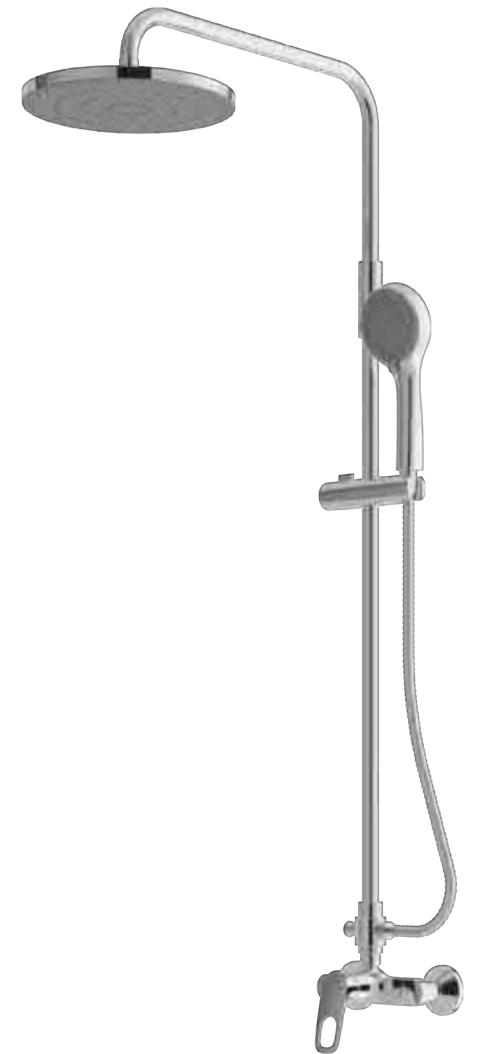

REI-R

3 Holes Bath & Shower Set

TX 471 SRR

REI-R

Single Lever Bath & Shower Set
(5S Massage)

TX 474 SRR

REI-R

Single Lever Shower Set
(5S Massage)