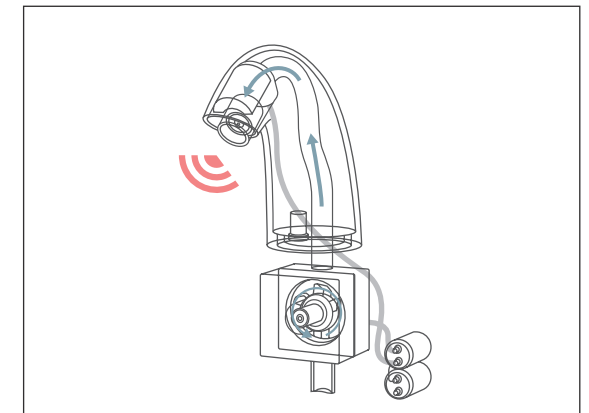

SELF POWER

The automatic micro sensor—positioned at the tip of the spout—is operated using the generated power, preventing water from being left running, thus helping to conserve water. Accurate hand detection also means only the minimum necessary amount of water is used.