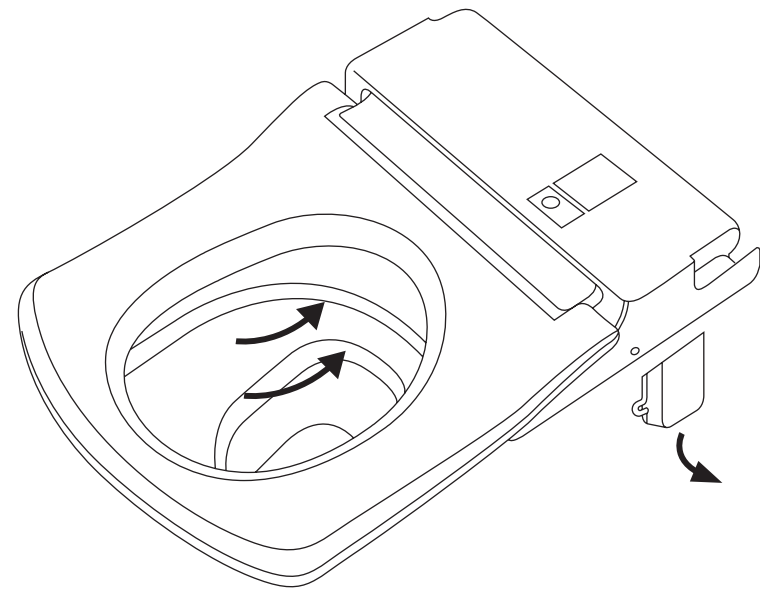

DEODORIZER

The air purifier ensures that the air around the toilet is kept fresh during and after use. The air is sucked in and passed through a powerful filter inside the WASHLET, which effectively eliminates odors.