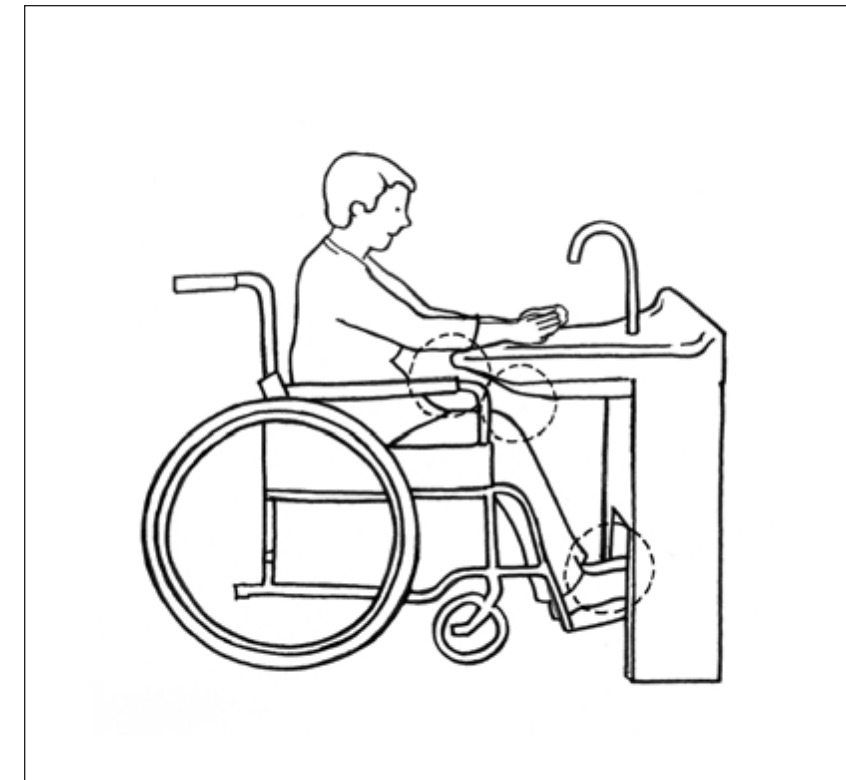

BARRIER FREE

Our barrier free products are created to ensure maximum comfort for the aged and the less abled. The concave counter design allows for better, unrestricted access.