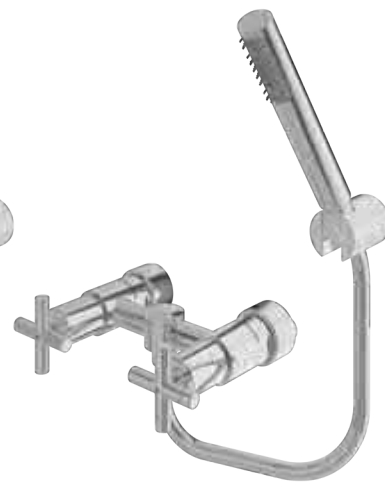

TX 446 SECMBR

EGO-II
Cross Handle Combination
Shower Set