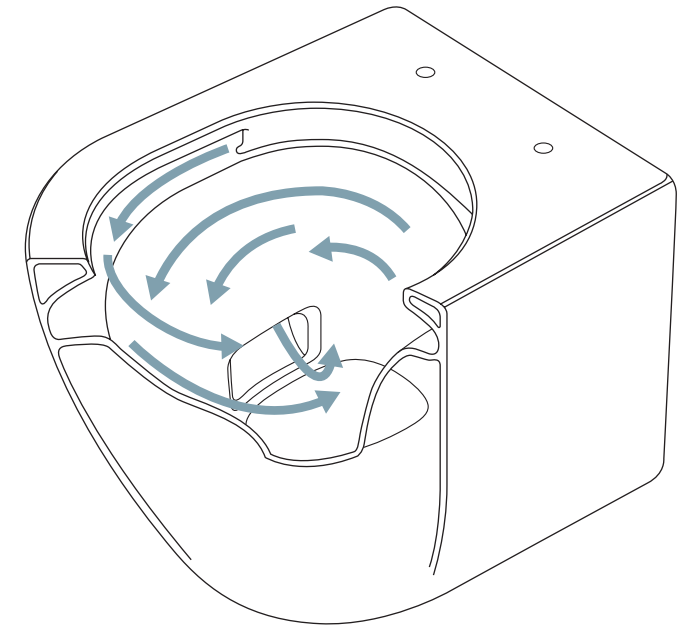

TORNADO FLUSH & RIMLESS DESIGN

The Tornado Flush cleans and flushes both the rim and bowl in an innovative way. Instead of letting water pour down from the rim as in a traditional flush, the Tornado Flush projects three powerful jets of water from inside the bowl. This motion creates a whirlpool effect that cleans the entire surface, minimizing the need for chemical cleaning agents. It is also quiet and water-efficient.