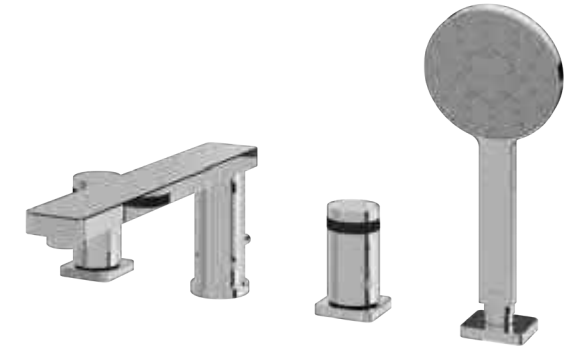

TX 303 BMBR

MONO
Bidet Faucet With Progressive
Mixer and 1 1/4" Pop-Up Waste

TX 451 SMBR

MONO
Thermostat Bath or Shower Mixer
With Stop Valve

TX 473 SMBR

MONO
Thermostat Bath & Shower Mixer
With Diverter & Stop Valve
Available:
TX 473 SMV1BR
For Fixed Shower Head & Hand
Shower

TX 467 SMBR

MONO Bath Filler & Mixer

TX 447 SMBR

MONO 4 Holes Bath & Shower Set

TX 443 SMBR

MONO
Progressive Shower Mixer

TX 442 SMBR

MONO
Progressive Bath & Shower Mixer
With Diverter

TX 484 SM

MONO 3 Way Diverter (1 in 3 out)
Available:
TX 453 SM
2 Way Diverter (1 in 2 out)

TX 452 SM

MONO Stop Valve