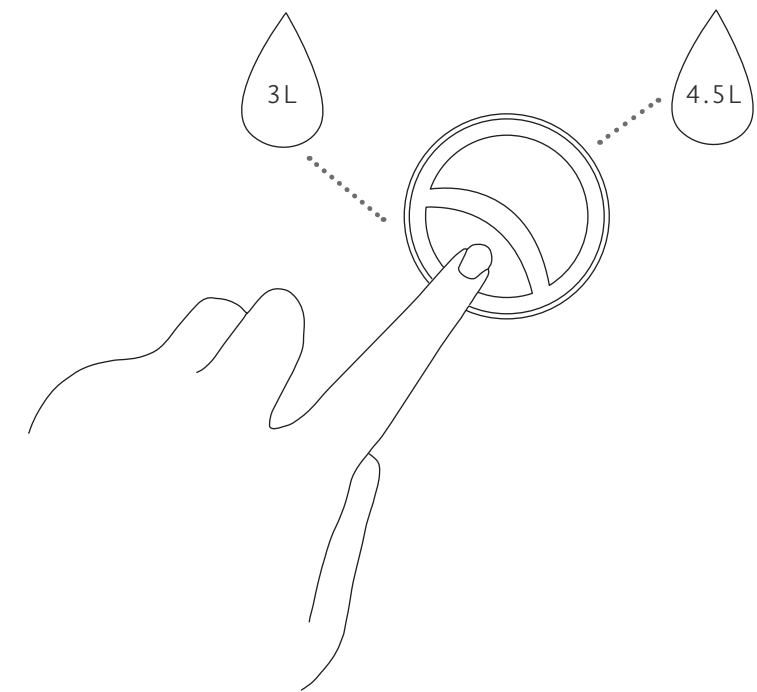

WATER CONSUMPTION FACTS AND FIGURES

2.5%	Although 70 percent of the world is covered by water, only 2.5 percent of it is fresh.
1%	Of that, only 1 percent is easily accessible.
783	783 million of people do not have access to clean and safe water.
1.8	By 2025, an estimated 1.8 billion people will live in areas where water is scarce.
2.5	There are 2.5 billion people who do not have access to proper sanitation.

This awareness, coupled with TOTO's spirit of perfection has resulted in technologically advanced products that are also eco-friendly. By using TOTO products, you're helping the environment without even thinking about it.

DUAL FLUSH

4.5
ECO

As early as 1976, TOTO released a new toilet that uses 13 liters with each large flush, achieving water savings of 35% compared to earlier toilets. Since then, we have continued to increase water efficiency. In 1999, TOTO launched its first dual flush technology, minimizing water usage to 6 ltr/3 ltr. Now, our toilets use the 4.5 ltr/3 ltr dual flush system for solid and liquid waste respectively.

Despite these breakthroughs, we're careful not to compromise comfort and functionality. All of our toilets have passed some of the world's toughest flushing standards including the United States, Japan, and Singapore. Each and every single toilet is evaluated against our strict Quality Control standards before we install them in your homes.