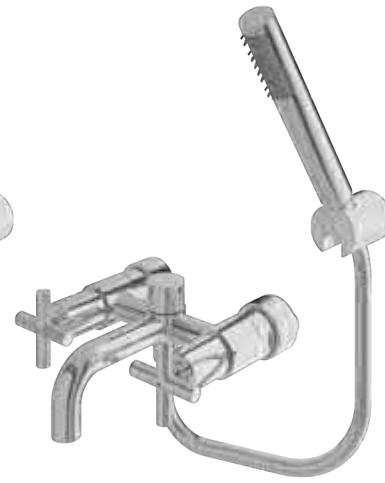

EGO-II Shower Column Set

TX 492 SELZ

EGO-II Lever Handle Shower Column Set

TX 445 SESMBR

EGO-II
Combination Bath & Shower Set

TX 445 SELM

EGO-II
Lever Handle Combination
Bath & Shower Set

TX 445 SECMBR