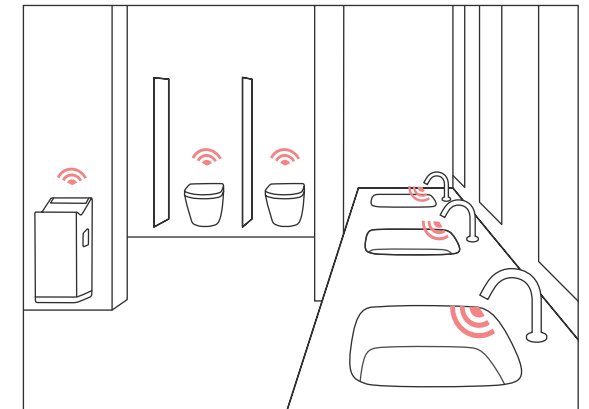

TMC95V101R
NEOREST Thermostatic Multi Function Shower Tower

YT 87 S7S
NEOREST Bath Towel Bar (700 mm)

YH 87 S
NEOREST Paper Holder

YH 63 SD
NEOREST Toilet Paper Stand (Remote: Not Included)

AQUA AUTO

Our automatic features are designed to reflect the spirit of innovation that defines this generation. They allow for a completely hands-free bathroom experience to ensure maximum comfort and hygiene. Welcome to the future.

SELF POWER

The automatic micro sensor—positioned at the tip of the spout—is operated using the generated power, preventing water from being left running, thus helping to conserve water. Accurate hand detection also means only the minimum necessary amount of water is used.