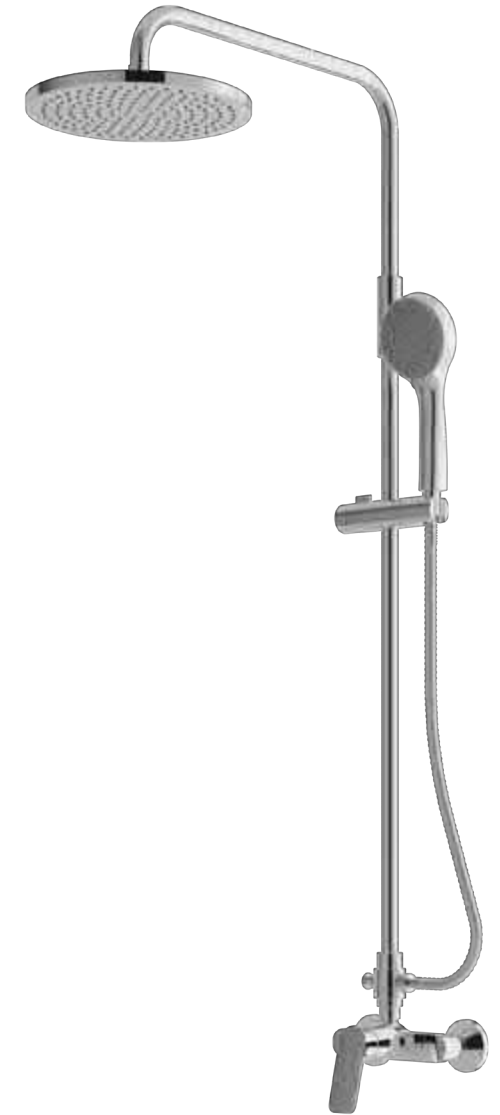

REI-S

Single Lever Shower Set
(SS Massage)

TX 492 SRS

REI-S

Lever Handle Shower Column Set
(SS Massage)

JAZZ

TX 108 LJ

JAZZ
Single Lever Lavatory Faucet
With 1/4" Pop-Up Waste