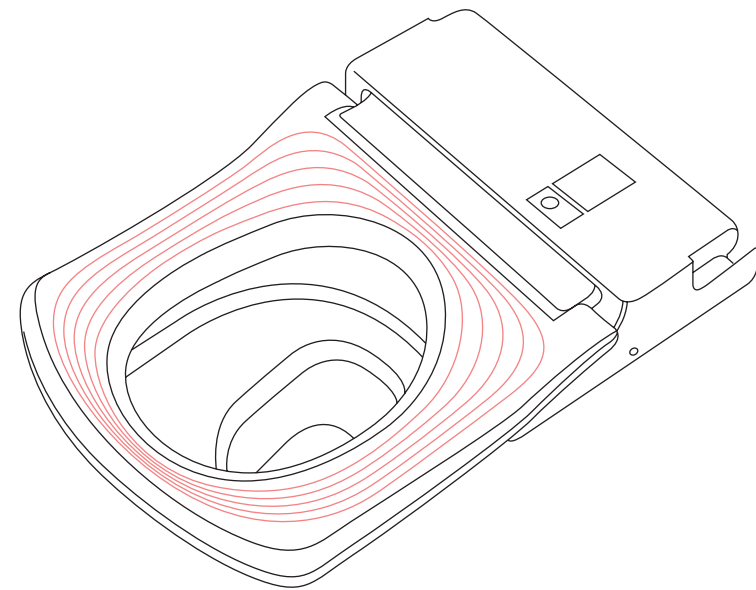

HEATED SEAT