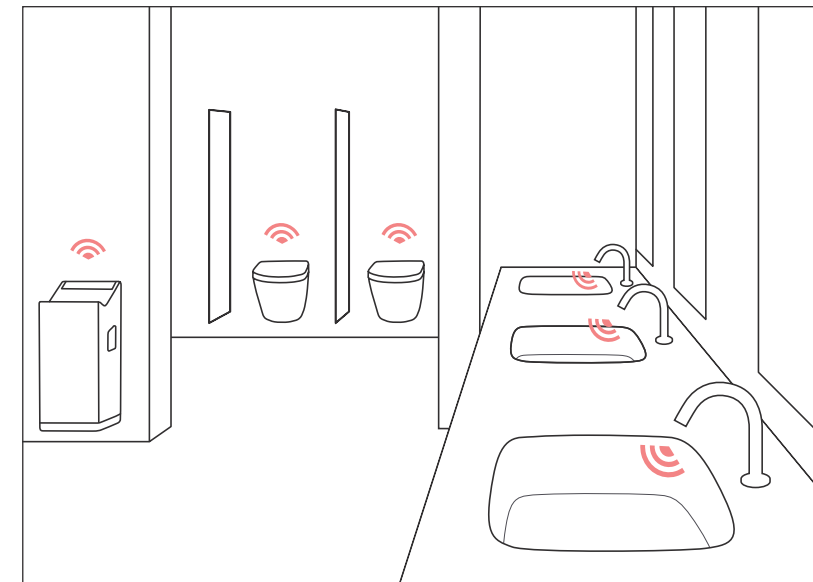

The Shape Memory Alloy (SMA) Thermostat maintains a constant water temperature despite fluctuating water temperatures and pressure levels resulting from water being used elsewhere in the home. The result is water temperature you can rely on, whether you're in the shower or washing your hands, without having to adjust it manually.

The special alloy of the control unit reacts faster than a conventional wax control unit. If the cold or hot water supply is interrupted, the SMA Thermostat will expand or contract to immediately readjust the temperature.

COOL TOUCH

The Cool Touch technology is a thoughtful feature that prevents scalding by shielding the hot water channels with cold water, hence making the surface cool to the touch.

TOUCH FREE

In addition to being convenient and easy to use, sensor-based technologies offer a very decisive advantage: they allow for touch-free operation, an essential factor in ensuring hygiene, which is particularly suitable for public facilities.