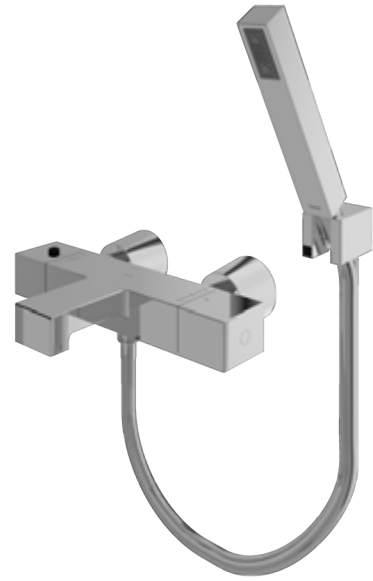

TX 452 SI

ICON
Stop Valve

TX 488 SIZ

ICON Fixed Shower Head
L: 400 mm
Size: 300 x 300 mm

TX 491 SIZ

ICON Fixed Shower Head
(Ceiling Type)
L: 186 mm
Size: 300 x 300 mm

TX 449 SI

ICON