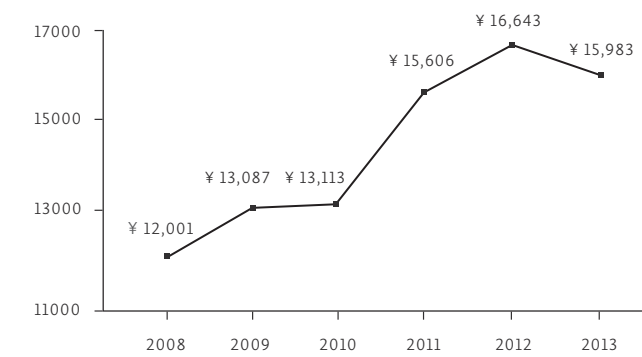

Our Research and Development center continues to create new and improved products that blend form and function. Located in Kokura, a port town on the northern edge of Japan's Kyushu Island, TOTO's headquarters serve as the company's mother factory and main think tank. This is where TOTO's breakthrough innovations, such as the Washlet and Neorest were conceived. The company allocates at least 400 million dollars annually to R&D in an attempt to continually refine and revolutionize your bathroom experience.

At TOTO, the design process is a thoughtful exploration of visual ideas that takes user experience into account. Every superfluous aspect is eradicated so that the appearance of a product never obscures its function. It is more than just add-on ornamentation. Over the years, we have registered countless groundbreaking patents, all of which serve as a testament to our tireless pursuit of achieving that perfect balance between utilitarian purpose and pure, unadulterated beauty.

TOTO Research and Development