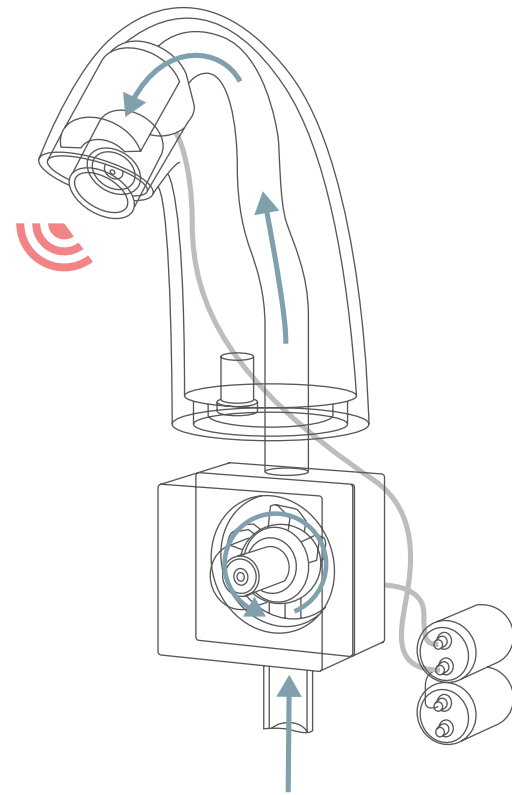

SELF POWER

Aqua Auto faucets incorporate two technologies for public facilities. They work together to optimize power and water-saving performance.

Aqua Auto harnesses power through hydroelectric power generation so no power supply is required. The hydroelectric power uses water flow to maintain its rechargeable battery. So, the more you use the sensor faucet, the longer it lasts.

The automatic micro sensor—positioned at the tip of the spout—is operated using the generated power, preventing water from being left running, thus helping to conserve water. Accurate hand detection also means only the minimum necessary amount of water is used.