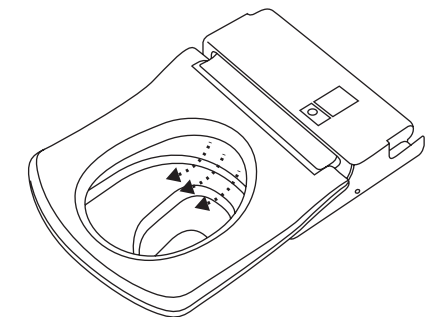

DRYER

Innovative drying feature to sustain hygienic, hands-free use.