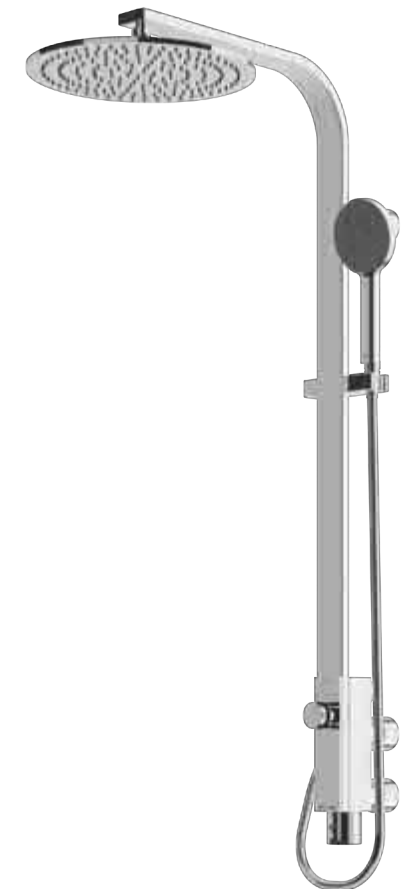

MONO

Floor Standing Bath & Shower Set With Progressive Mixer

TX 721 AM

MONO

Sliding Rail (900 mm)

TX 454 SMN

MONO

Thermostat Shower Column Set