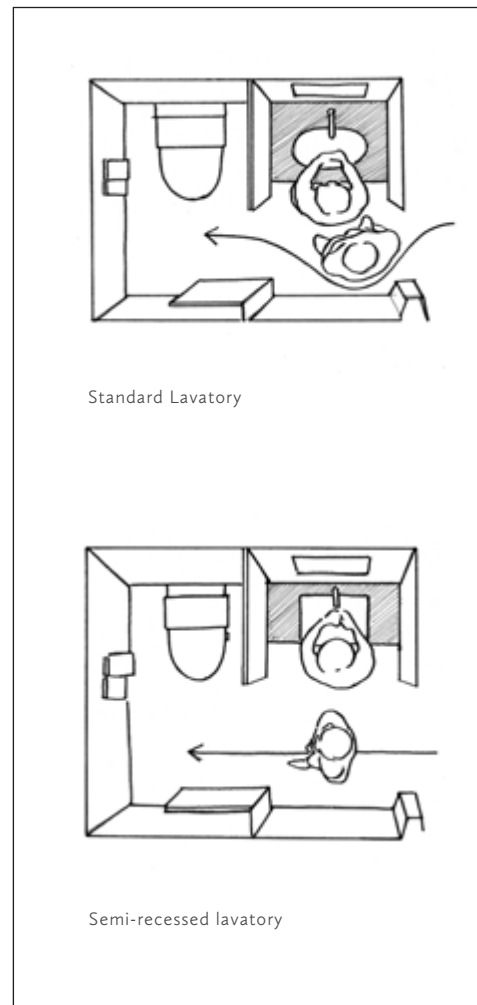

ELEVATED DESIGN

The Wall Hung toilet is elevated from the floor, creating a more open sense of space while allowing you to easily clean the floor.

SPACE SAVING

As the world's population continues to increase and we become more space-strapped, design plays a crucial role in providing an efficient yet comfortable personal space.

CONCEALED SYSTEM

The Wall Hung toilet conceals its water tank behind the wall, thus freeing up extra space in the bathroom.

SEMI-RECESSED

The semi-recessed lavatory can be easily fitted into an existing countertop for extra storage or space.