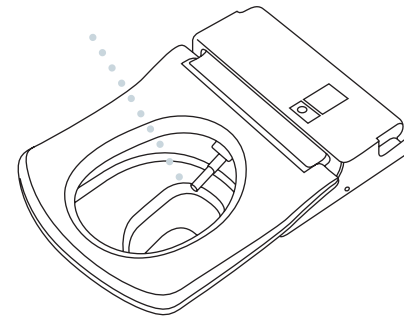

EASY REMOVAL

The incredibly versatile WASHLET seat cover can be easily removed and re-attached to ensure easy cleaning.

CUSTOM CLEANSE

The WASHLET wand sprays streams of water with varying pressure and motions to accommodate your individual preference.