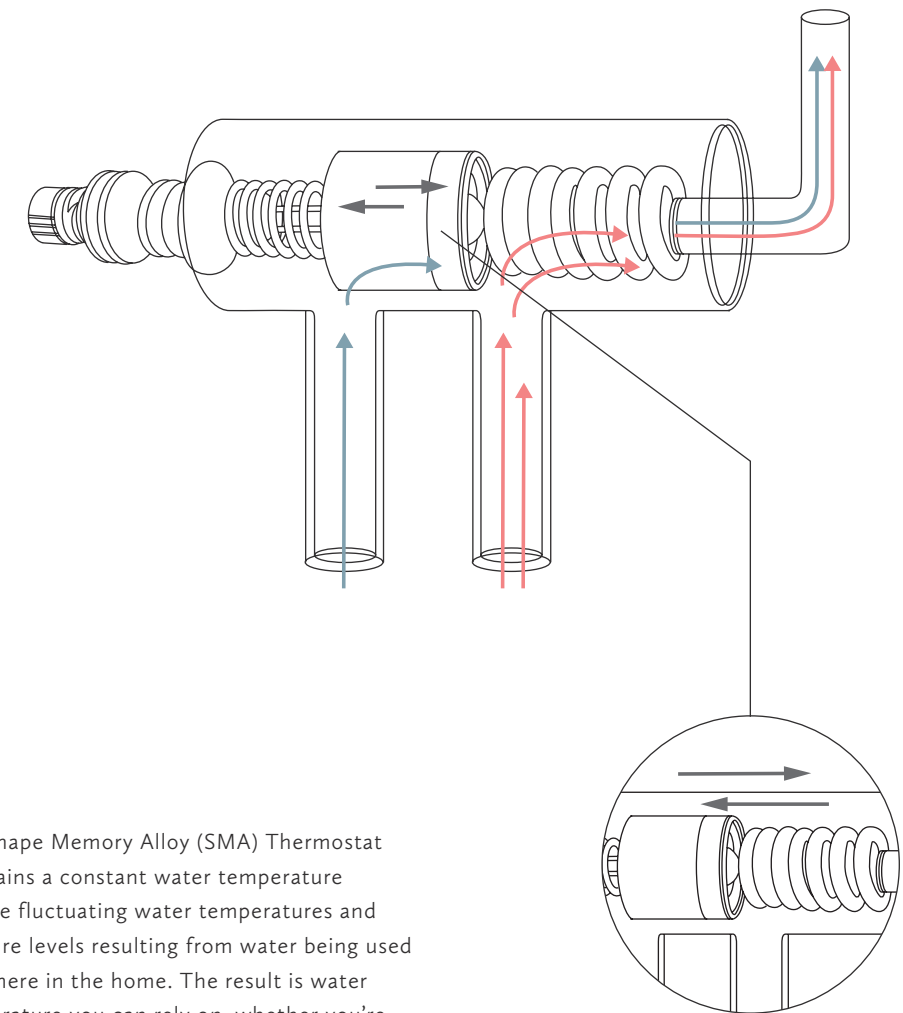

PERFECTING THE BASICS

Technology is more than just tools and tricks. It's an evolution of thought. We don't believe in discarding the old for the new, we believe in perfecting the basics.

SMA THERMOSTAT

The Shape Memory Alloy (SMA) Thermostat maintains a constant water temperature despite fluctuating water temperatures and pressure levels resulting from water being used elsewhere in the home. The result is water temperature you can rely on, whether you're in the shower or washing your hands, without having to adjust it manually.

The special alloy of the control unit reacts faster than a conventional wax control unit. If the cold or hot water supply is interrupted, the SMA Thermostat will expand or contract to immediately readjust the temperature.