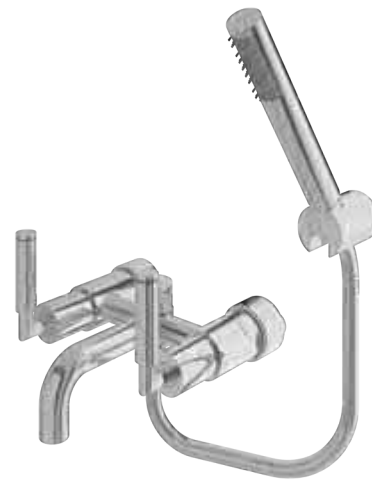

EGO-II Shower Column Set

TX 492 SELZ

EGO-II Lever Handle Shower Column Set

TX 445 SESMBR

EGO-II
Combination Bath & Shower Set

TX 445 SELM

EGO-II
Lever Handle Combination
Bath & Shower Set

TX 445 SECMBR