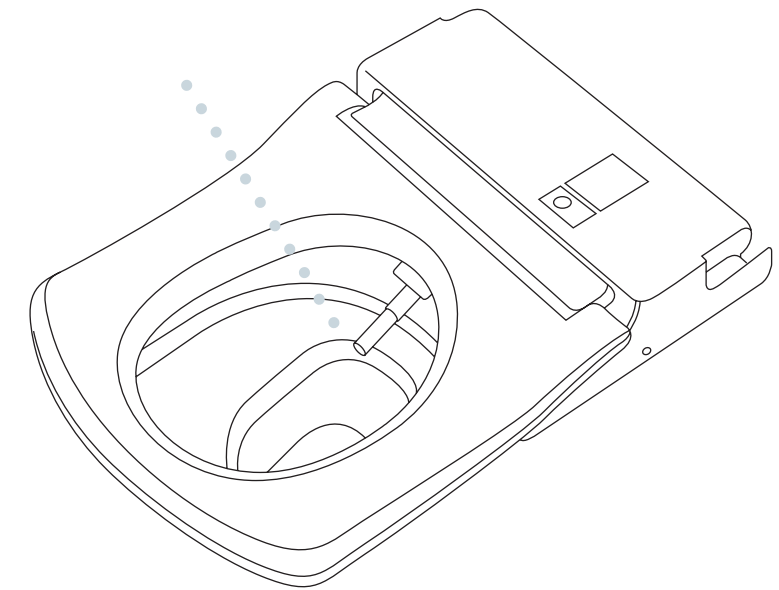

MULTI-FUNCTION NOZZLE