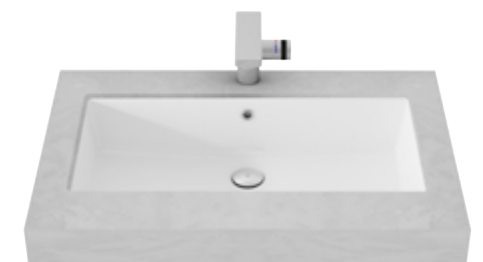

LW 595 J

Under
Counter Lavatory

Size: 615 x 295 mm (Opening)