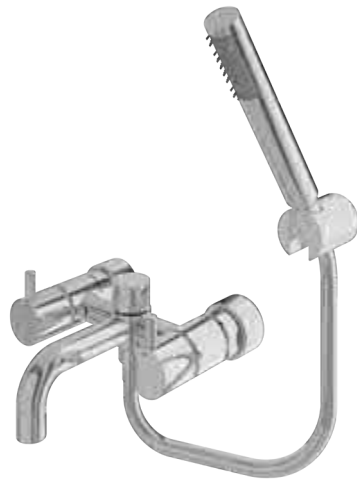

TX 445 SESMBR

EGO-II
Combination Bath & Shower Set