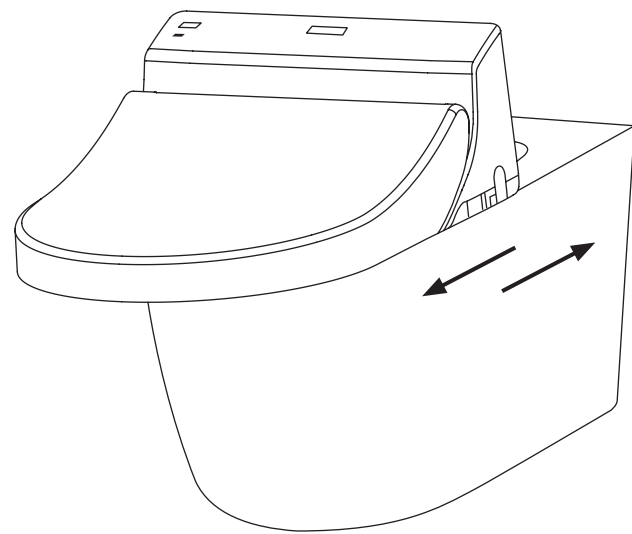

Since its invention in 1980, the WASHLET has singlehandedly revolutionized global hygiene standards. It is an electric seat with an integrated nozzle that uses warm water for personal cleansing. The WASHLET is incredibly versatile, not to mention simple and easy to use. It accommodates most TOTO toilets for perfect integration and its self-cleansing features ensure easy maintenance. More than just a technological feat, the WASHLET delivers inimitable comfort for the ultimate bathroom experience.

EASY REMOVAL

The incredibly versatile WASHLET seat cover can be easily removed and re-attached to ensure easy cleaning.