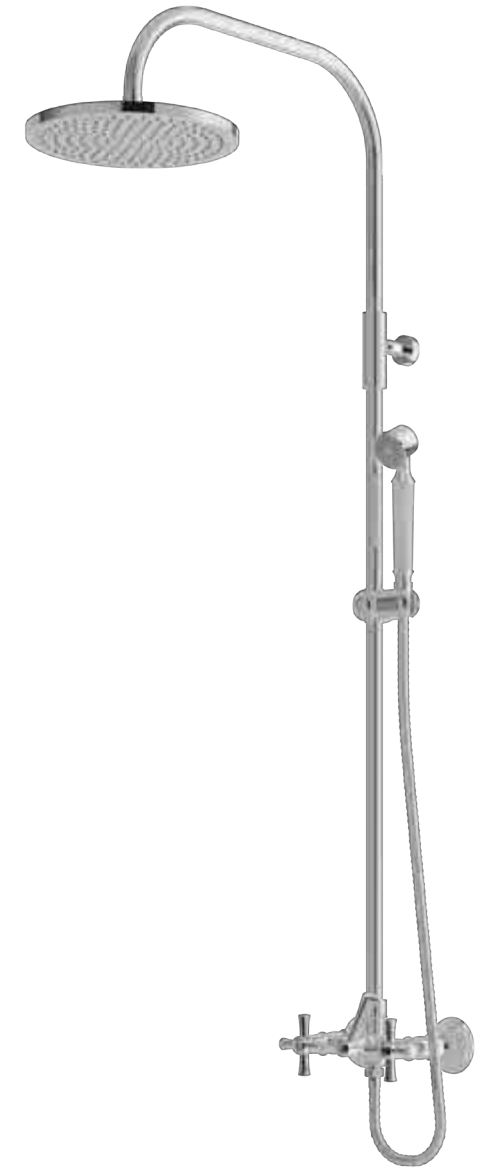

TX 492 SGNC

GLORIA

Cross Handle Shower Column Set