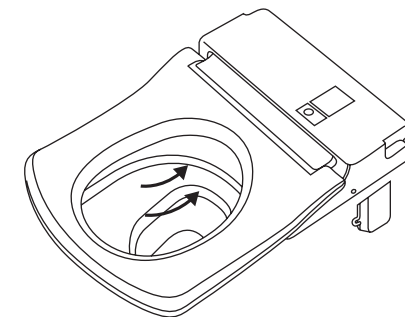

DEODORIZER

Air purifying technology to maintain a fresh and sanitary environment.