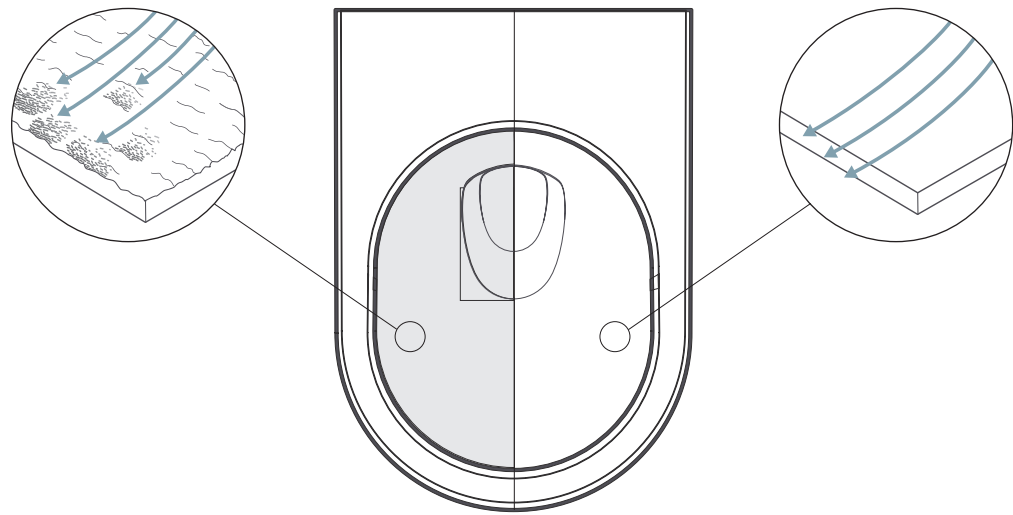

CeFIONtect