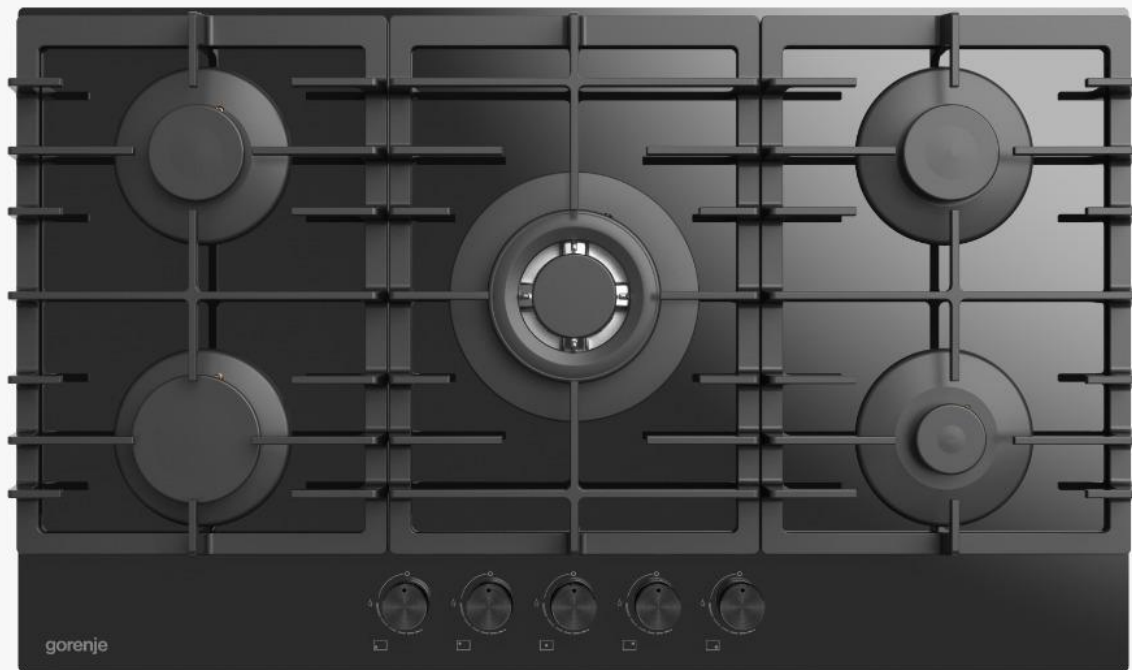

HOOD & HOB features

- **BUILT-IN HOOD**

- Power:850
- Size:60-52
- Type: Built-in
- Control: Tactile
- Select Color

IBHI538X

gorenje
Life Simplified

- 60 cm cabinet niche
- 850 m³/h capacity
- High efficiency motor
- XL cavity for more stable and extra power
- Tactile control with centralized LED display
- 4 power levels
- Booster function
- LED lighting
- Aluminum grease filter
- Glass filter cover
- Easy fix assembly system
- Black glass
- Inox

WALL MOUNTED HOOD

Power: 600

Size:90

Control: Touch with Display

Type: Wall Mount

IWHI948A1B

gorenje
Life Simplified

- 90 cm wall mounted hood
- 600 m³/h capacity
- L cavity for more stable and extra power suction
- Touch control with centralized LED display
- 4 power levels
- Booster function
- LED lighting
- Easy open system
- Aluminum grease filter
- Easy mounting hanger design
- Black glass

Built-in Hob - Ceramic

IGCW8C51B

gorenje
Life Simplified

- Ergonomic knobs,
- High efficiency burners
- Wok double burner,
- One-hand ignition device for hob
- Original Italian Sabaf burners & Sabaf valfs
- Safety function
- Type of pan support: Cast iron grids

 **SABAF**

SCHOTT
glass made of ideas

Built-in Hob - Ceramic

IGCW9C51B

gorenje
Life Simplified

Ergonomic knobs,
High efficiency burners
Wok double burner,
One-hand ignition device for hob
Original Italian Sabaf burners & Sabaf valfs
Safety function
Type of pan support: Cast iron grids