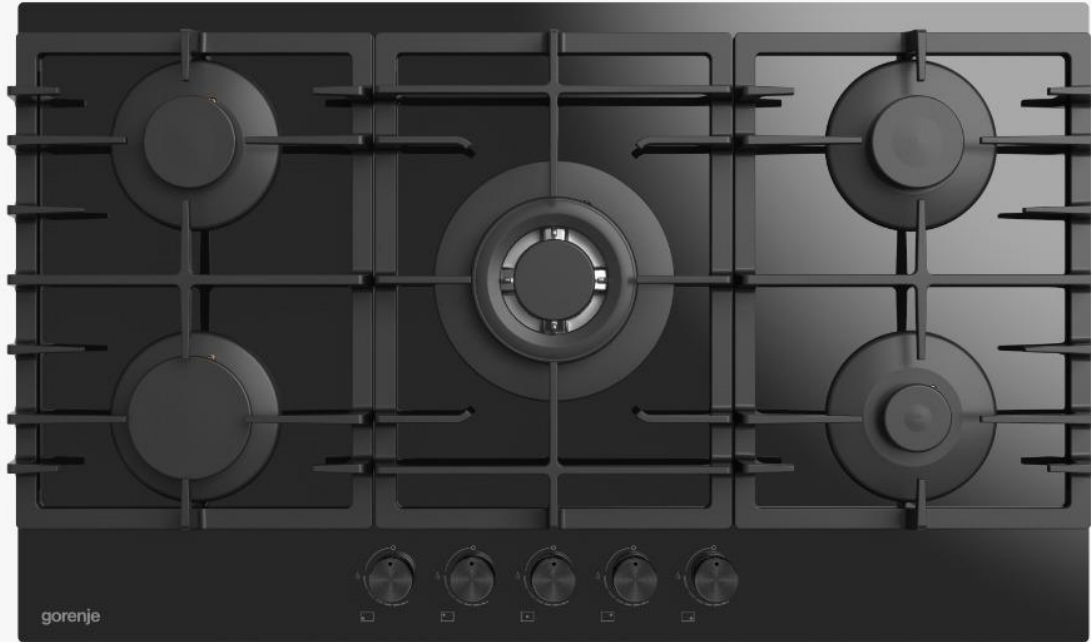

HOOD & HOB features

- **BUILT-IN HOOD**

- Power:850
- Size:60-52
- Type: Built-in
- Control: Tactile
- Select Color

IBHI538X

gorenje
Life Simplified

- 60 cm cabinet niche
- 850 m³/h capacity
- High efficiency motor
- XL cavity for more stable and extra power
- Tactile control with centralized LED display
- 4 power levels
- Booster function
- LED lighting
- Aluminum grease filter
- Glass filter cover
- Easy fix assembly system
- Black glass
- Inox

WALL MOUNTED HOOD

Power: 600

Size:90

Control: Touch with Display

Type: Wall Mount

IWHI948A1B

gorenje
Life Simplified

- 90 cm wall mounted hood
- 600 m³/h capacity
- L cavity for more stable and extra power suction
- Touch control with centralized LED display
- 4 power levels
- Booster function
- LED lighting
- Easy open system
- Aluminum grease filter
- Easy mounting hanger design
- Black glass

WALL MOUNTED HOOD

Power:850

Size:90

Control: Rotary Touch

Type: Wall Mount

Select Color

IWHI948A3B

gorenje
Life Simplified

Built-in Hob - Ceramic

IGCW8C51B

gorenje
Life Simplified

- Ergonomic knobs,
- High efficiency burners
- Wok double burner,
- One-hand ignition device for hob
- Original Italian Sabaf burners & Sabaf valfs
- Safety function
- Type of pan support: Cast iron grids