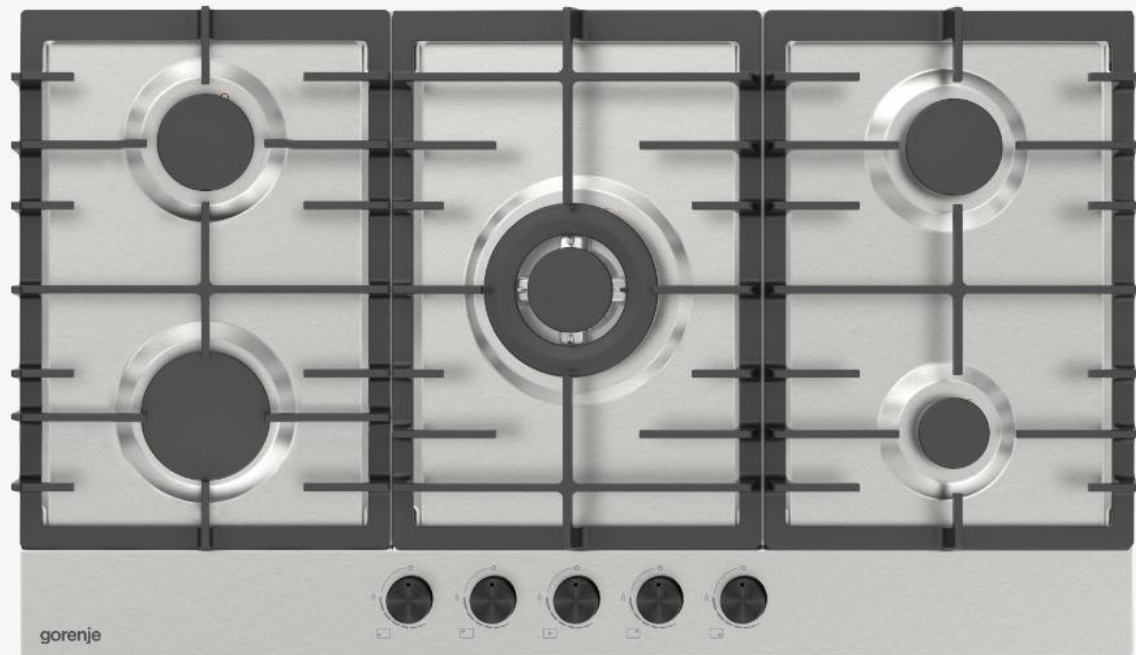

Built-in Hob - Ceramic

IGCW8C51B

gorenje
Life Simplified

- Ergonomic knobs,
- High efficiency burners
- Wok double burner,
- One-hand ignition device for hob
- Original Italian Sabaf burners & Sabaf valfs
- Safety function
- Type of pan support: Cast iron grids

 **SABAF**

SCHOTT
glass made of ideas

Built-in Hob - Ceramic

IGCW9C51B

gorenje
Life Simplified

Ergonomic knobs,
High efficiency burners
Wok double burner,
One-hand ignition device for hob
Original Italian Sabaf burners & Sabaf valfs
Safety function
Type of pan support: Cast iron grids

 **SABAF**

SCHOTT
glass made of ideas

Built-in Hob – Stainless steel

IGW951X

gorenje
Life Simplified

- Ergonomic knobs,
- High efficiency burners
- Wok double burner,
- One-hand ignition device for hob
- Original Italian Sabaf burners & Sabaf valfs
- Safety function
- Type of pan support: Cast iron grids
- 0,7 mm AISI 304 quality stainless steel top plate

Built-in Hob – Stainless steel

IGW9C51X

gorenje
Life Simplified

- Ergonomic knobs,
- High efficiency burners
- Wok double burner,
- One-hand ignition device for hob
- Original Italian Sabaf burners & Sabaf valfs
- Safety function
- Type of pan support: Cast iron grids
- 0,7 mm AISI 304 quality stainless steel top plate