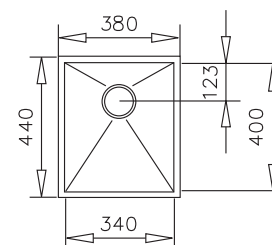

Linea 340.400

Overall 380 x 440
Bowl 340 x 400 x 184
Complete with overflow waste kit