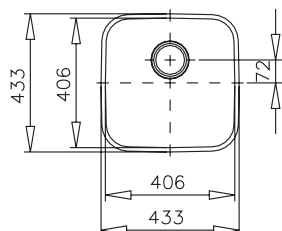

### Linea R10 720.400

Overall 760 x 440  
Bowl 720 x 400 x 184  
Complete with overflow waste kit

### Linea R10 550.400

Overall 590 x 440  
Bowl 550 x 400 x 184  
Complete with overflow waste kit

### Linea R10 400.400

Overall 440 x 440  
Bowl 400 x 400 x 184  
Complete with overflow waste kit

### BE 40.40.180

Overall 433 x 433  
Bowl 406 x 406 x 180  
Complete with overflow waste kit  
Also available as 40.40.250 deep