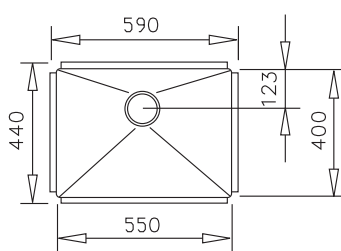

### Linea 400.400

Overall 440 x 440  
Bowl 400 x 400 x 184  
Complete with overflow waste kit

### Linea 340.400

Overall 380 x 440  
Bowl 340 x 400 x 184  
Complete with overflow waste kit

Linea 340.400

R10 Corner Detailing

Laguna BE 40.40.180, BE 28.40

Laguna BE50.40

### Linea R10 720.400

Overall 760 x 440  
Bowl 720 x 400 x 184  
Complete with overflow waste kit

### Linea R10 550.400

Overall 590 x 440  
Bowl 550 x 400 x 184  
Complete with overflow waste kit