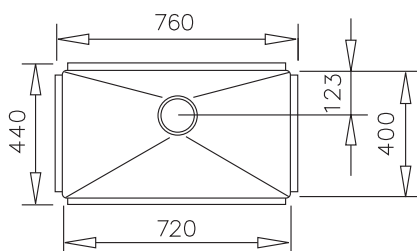

### Linea 550.400

Overall 590 x 440  
Bowl 550 x 400 x 184  
Complete with overflow waste kit

### Linea 400.400

Overall 440 x 440  
Bowl 400 x 400 x 184  
Complete with overflow waste kit

### Linea 340.400

Overall 380 x 440  
Bowl 340 x 400 x 184  
Complete with overflow waste kit

Linea 340.400

R10 Corner Detailing

Laguna BE 40.40.180, BE 28.40

Laguna BE50.40

### Linea R10 720.400

Overall 760 x 440  
Bowl 720 x 400 x 184  
Complete with overflow waste kit