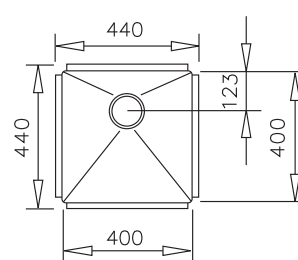

### Linea R10 720.400

Overall 760 x 440  
Bowl 720 x 400 x 184  
Complete with overflow waste kit

### Linea R10 550.400

Overall 590 x 440  
Bowl 550 x 400 x 184  
Complete with overflow waste kit

### Linea R10 400.400

Overall 440 x 440  
Bowl 400 x 400 x 184  
Complete with overflow waste kit