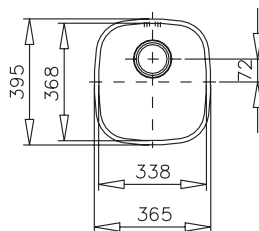

BE 34.37

Overall 365 x 395
Bowl 338 x 368 x 155
Complete with overflow waste kit