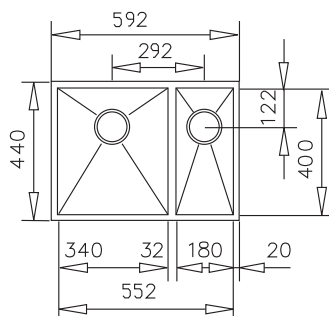

### Linea 340.400/180.400

Overall 592 x 440  
Bowl 340 x 400 x 184  
Aux Bowl 180 x 400 x 184  
Complete with overflow waste kit

### Linea 550.400

Overall 590 x 440  
Bowl 550 x 400 x 184  
Complete with overflow waste kit