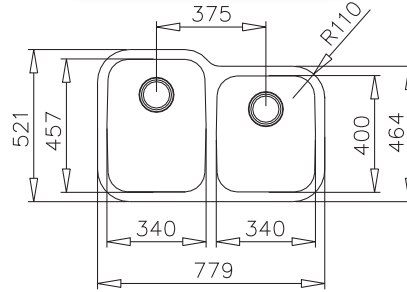

### BE 34.37

Overall 365 x 395  
Bowl 338 x 368 x 155  
Complete with overflow waste kit

### BE 50.40

Overall 522 x 422  
Bowl 500 x 400 x 155  
Complete with overflow waste kit

Asymmetric BE 1.5B 625R

Symmetric BE 2B 780

### BE 1.5B 625R

Overall 624 x 464  
Bowl 340 x 400 x 200  
Aux Bowl 185 x 280 x 120  
Complete with overflow waste kit

### TU 30.20 R

Overall 779 x 521  
Bowl 340 x 457 x 250  
Aux Bowl 340 x 400 x 200  
Complete with overflow waste kit