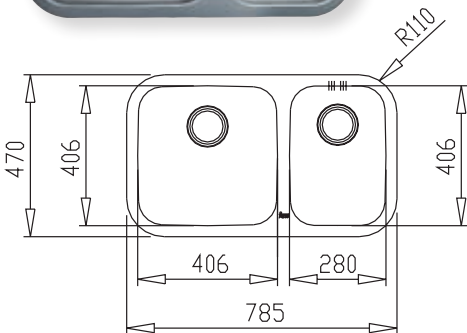

BE 2B 780

Overall 779 x 464
Bowls 400 x 340 x 200
Complete with overflow waste kit