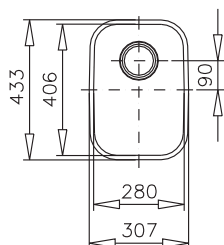

BE 28.40

Overall 307 x 433
Bowl 280 x 406 x 180
Complete with overflow waste kit