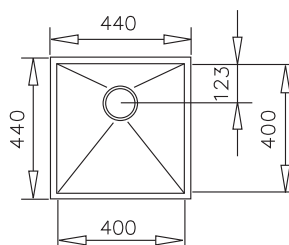

Linea 400.400

Overall 440 x 440
Bowl 400 x 400 x 184
Complete with overflow waste kit