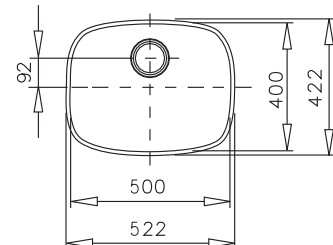

BE 50.40

Overall 522 x 422
Bowl 500 x 400 x 155
Complete with overflow waste kit