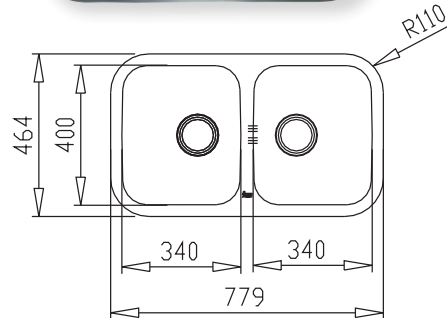

accessories

Glass chopping board

Available for models:
Linea 340.400/180.400
Linea 550.400
Linea 400.400
Linea 340.400

www.totaramarketing.co.nz
www.teka.com

Exclusive New Zealand Distributors