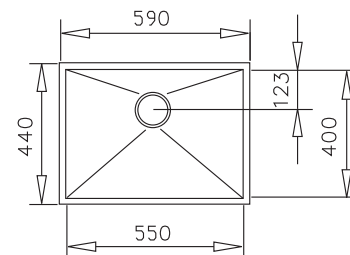

## linea

### Linea 340.400/180.400

Overall 592 x 440  
Bowl 340 x 400 x 184  
Aux Bowl 180 x 400 x 184  
Complete with overflow waste kit

### Linea 550.400

Overall 590 x 440  
Bowl 550 x 400 x 184  
Complete with overflow waste kit