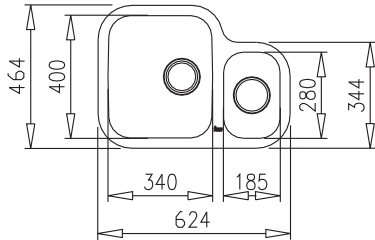

### BE 40.40.180

Overall 433 x 433  
Bowl 406 x 406 x 180  
Complete with overflow waste kit  
Also available as 40.40.250 deep

### BE 34.37

Overall 365 x 395  
Bowl 338 x 368 x 155  
Complete with overflow waste kit

### BE 50.40

Overall 522 x 422  
Bowl 500 x 400 x 155  
Complete with overflow waste kit

Asymmetric BE 1.5B 625R

Symmetric BE 2B 780

### BE 1.5B 625R

Overall 624 x 464  
Bowl 340 x 400 x 200  
Aux Bowl 185 x 280 x 120  
Complete with overflow waste kit