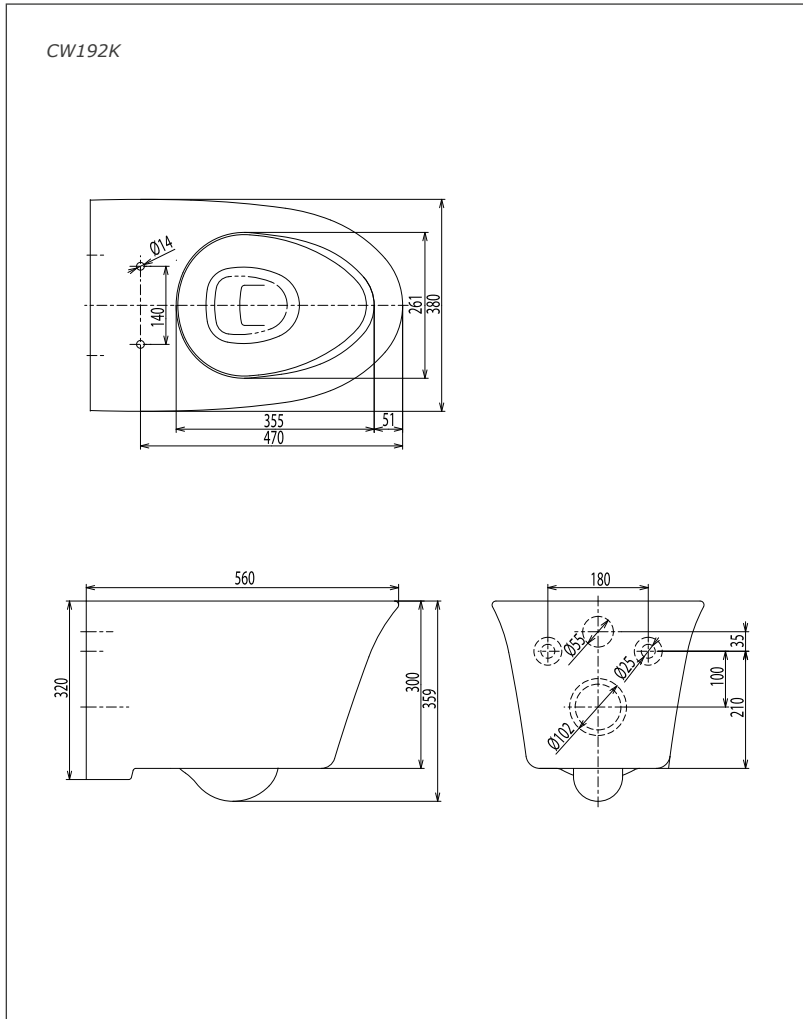

Colors

- White