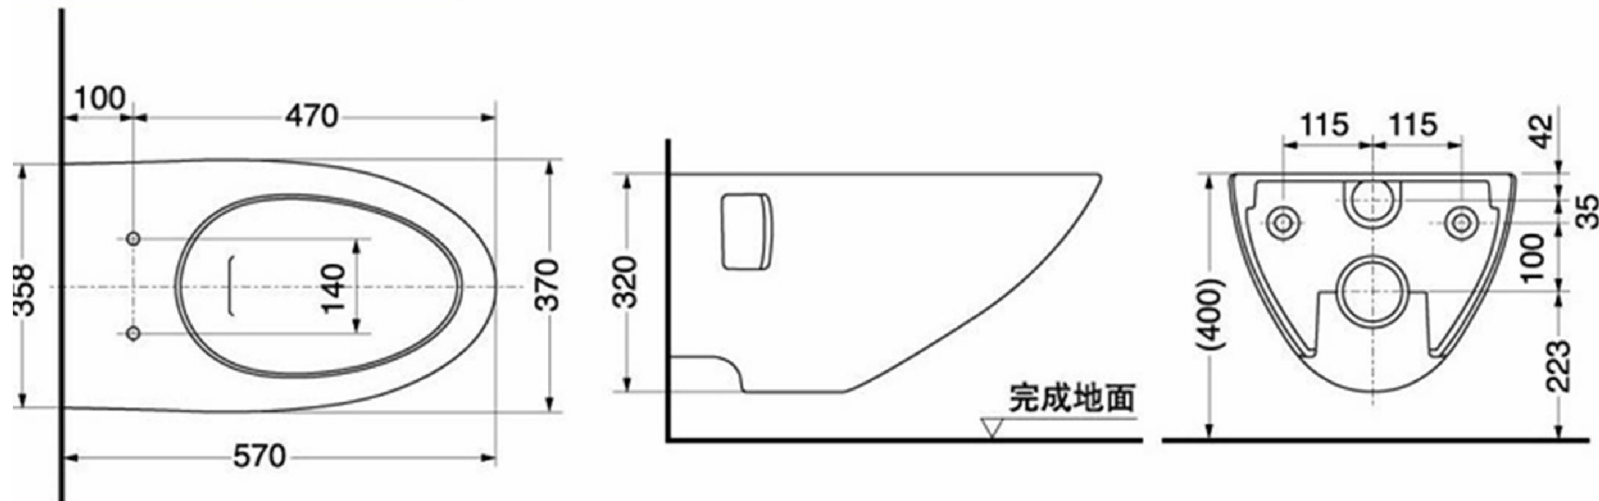

CW 800 J

Willow Wall Hung Toilet (for concealed cistern)

Features

- Stylish design for Willow suite
- Wall hung type, easy cleaning
- Dual flush system
- Water saving

Specifications

- Flush System : Wash Down, Dual Flush
 Water Usage : 4.8/3L
 Rough-in : H=220mm
 Size : 380Wx560Px359H

Model:CW560B

Size:570×370×320

Flush Type:Washdown

Toilet Rough-in:H=223mm

Color: white

Jewelhex

Wall Hung Toilet (for concealed cistern)

CW682B

Specifications

Flush System : Wash Down,
Dual Flush

Water Use : 6/3L

Rough-in : H=223

Size : 560X452X332

Water Pressure : 0.05MPa~0.75MPa

Parts description

Fittings included, Seat & Cover not included

Features

- Modern styling exclusively for Le Muse design suite
- Dual flush system
- Water saving

Specifications

- Flush System : Wash Down, Dual Flush
 Water Use : 4.5/ 3L
 Rough-in : H=210
 Size : 380x595x346