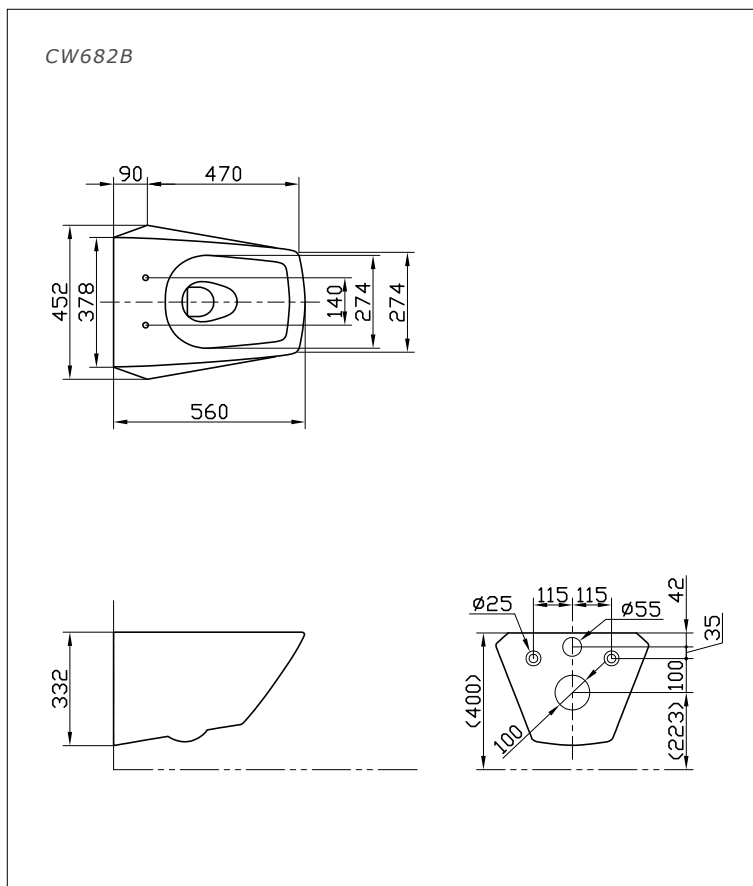

Colors

White