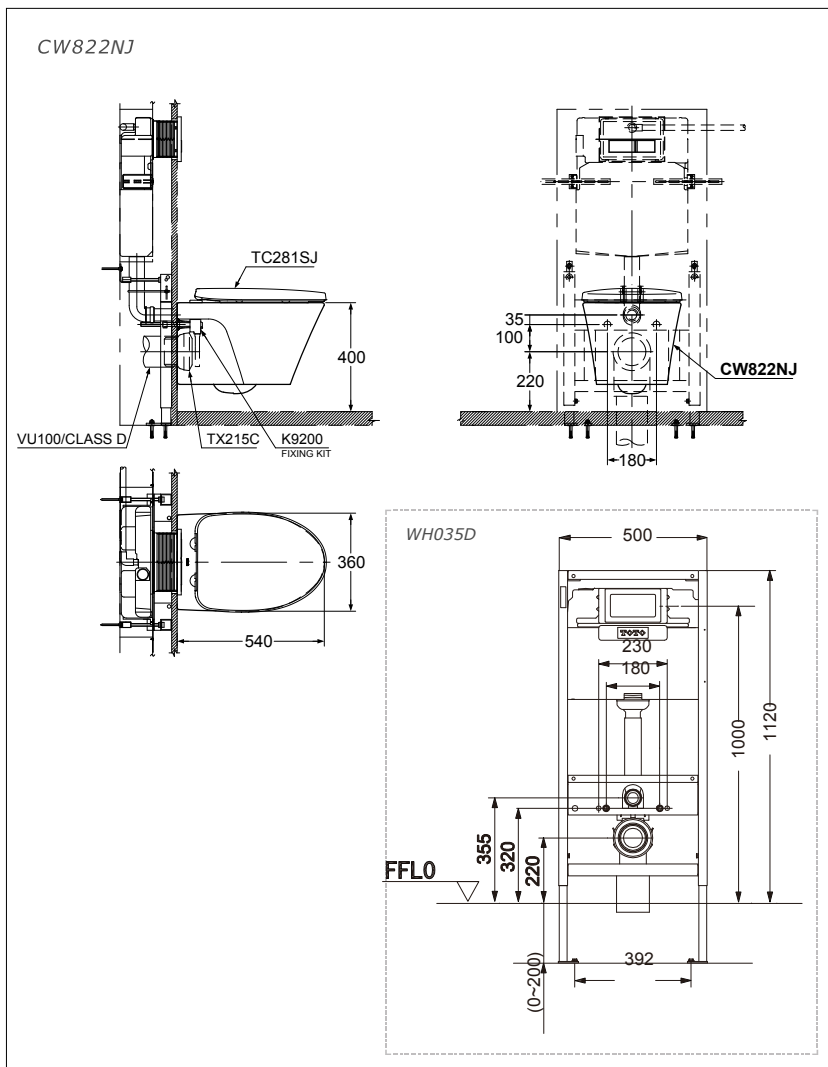

Colors

White