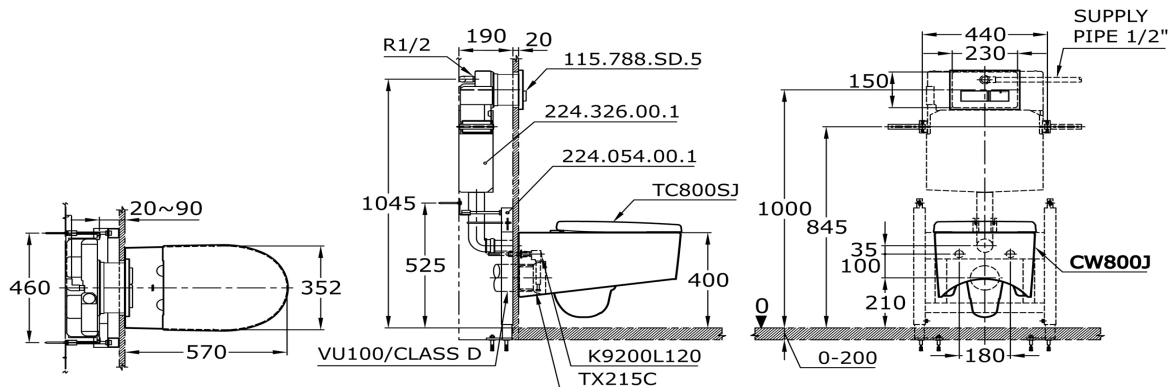

Specification Sheet

Single Bowl Toilet

CW800J

FEATURES

4.5/3 L Dual Flush Solid Duroplast Seat & Cover Bowl Shape: European Std. Rough-In: 210 mm (P-Trap)

OVERVIEW

4.5/3 L Dual Flush Solid Duroplast Seat & Cover Bowl Shape: European Std. Rough-In: 210 mm (P-Trap)

CW 800 J

Willow Wall Hung Toilet (for concealed cistern)

Features

- Stylish design for Willow suite
- Wall hung type, easy cleaning
- Dual flush system
- Water saving

Specifications

- Flush System : Wash Down, Dual Flush
 Water Usage : 4.8/3L
 Rough-in : H=220mm
 Size : 380Wx560Px359H

Specifications

Flush System : Wash Down,
Dual Flush

Water Use : 6/3L

Rough-in : H=223

Size : 560X452X332

Water Pressure : 0.05MPa~0.75MPa

Parts description

Fittings included, Seat & Cover not included

Features

- Modern styling exclusively for Le Muse design suite
- Dual flush system
- Water saving

Specifications

- Flush System : Wash Down, Dual Flush
 Water Use : 4.5/ 3L
 Rough-in : H=210
 Size : 380x595x346