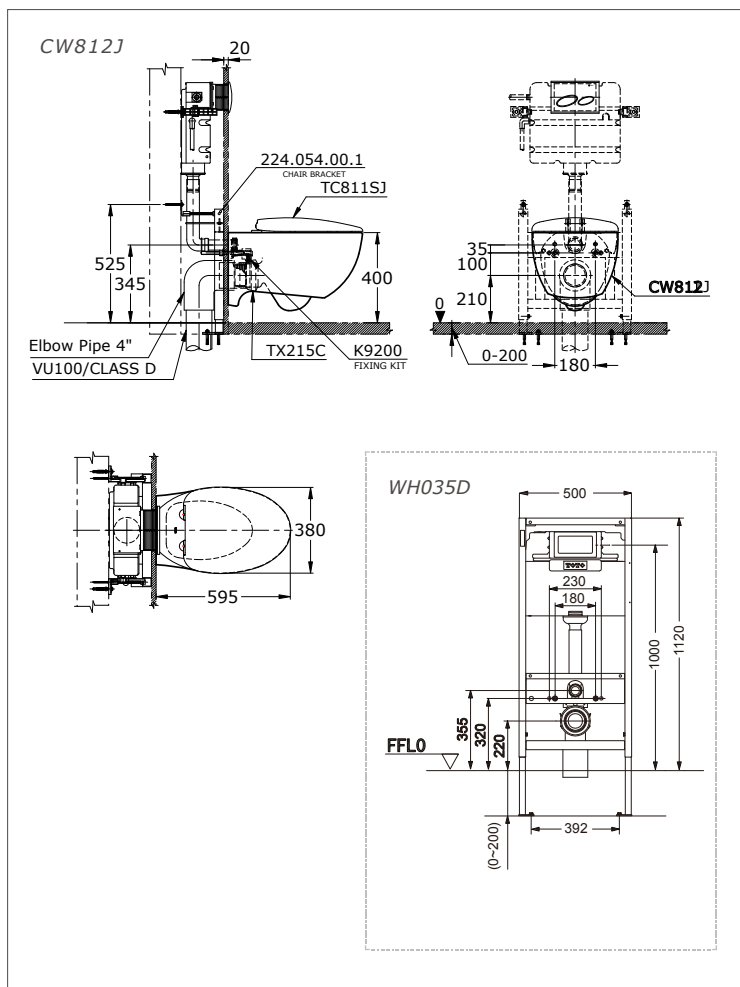

Specifications

Flush System : Wash Down,
Dual Flush

Water Use : 6/3L

Rough-in : H=223

Size : 560X452X332

Water Pressure : 0.05MPa~0.75MPa

Parts description

Fittings included, Seat & Cover not included

Features

- Modern styling exclusively for Le Muse design suite
- Dual flush system
- Water saving

Specifications

- Flush System : Wash Down, Dual Flush
 Water Use : 4.5/ 3L
 Rough-in : H=210
 Size : 380x595x346

Parts description

Fittings, Seat and Cover are not included

● CW812J

Elongated Wall Hung Closet Bowl
(for Concealed Cistern)

Please consult a TOTO representative for details

Optional Parts

- TC811SJ
Soft close Seat & Cover
(Urea Resin)
- TX215C
Slip - in Connector
- WH035D
Concealed Cistern w/ Frame

Colors

White

Avante Wall Hung Toilet

CW822NJ

Features

- Water- saving structure
- Dual flush system
- Sleek skirted design with concealed trapway for easy cleaning

Specifications

Flush System : Siphon
 Water Use : 4.5 /3L
 Rough-in : H=220
 Size : 540X360
 Water Pressure : 0.05MPa~0.75MPa