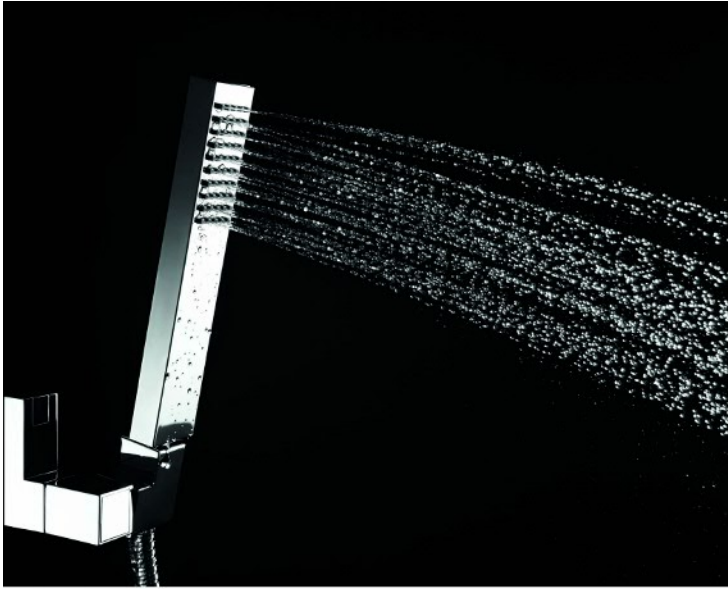

Hand shower series

TAASTE CARE IN WARM WATER

ASAN DOOSH
031/032