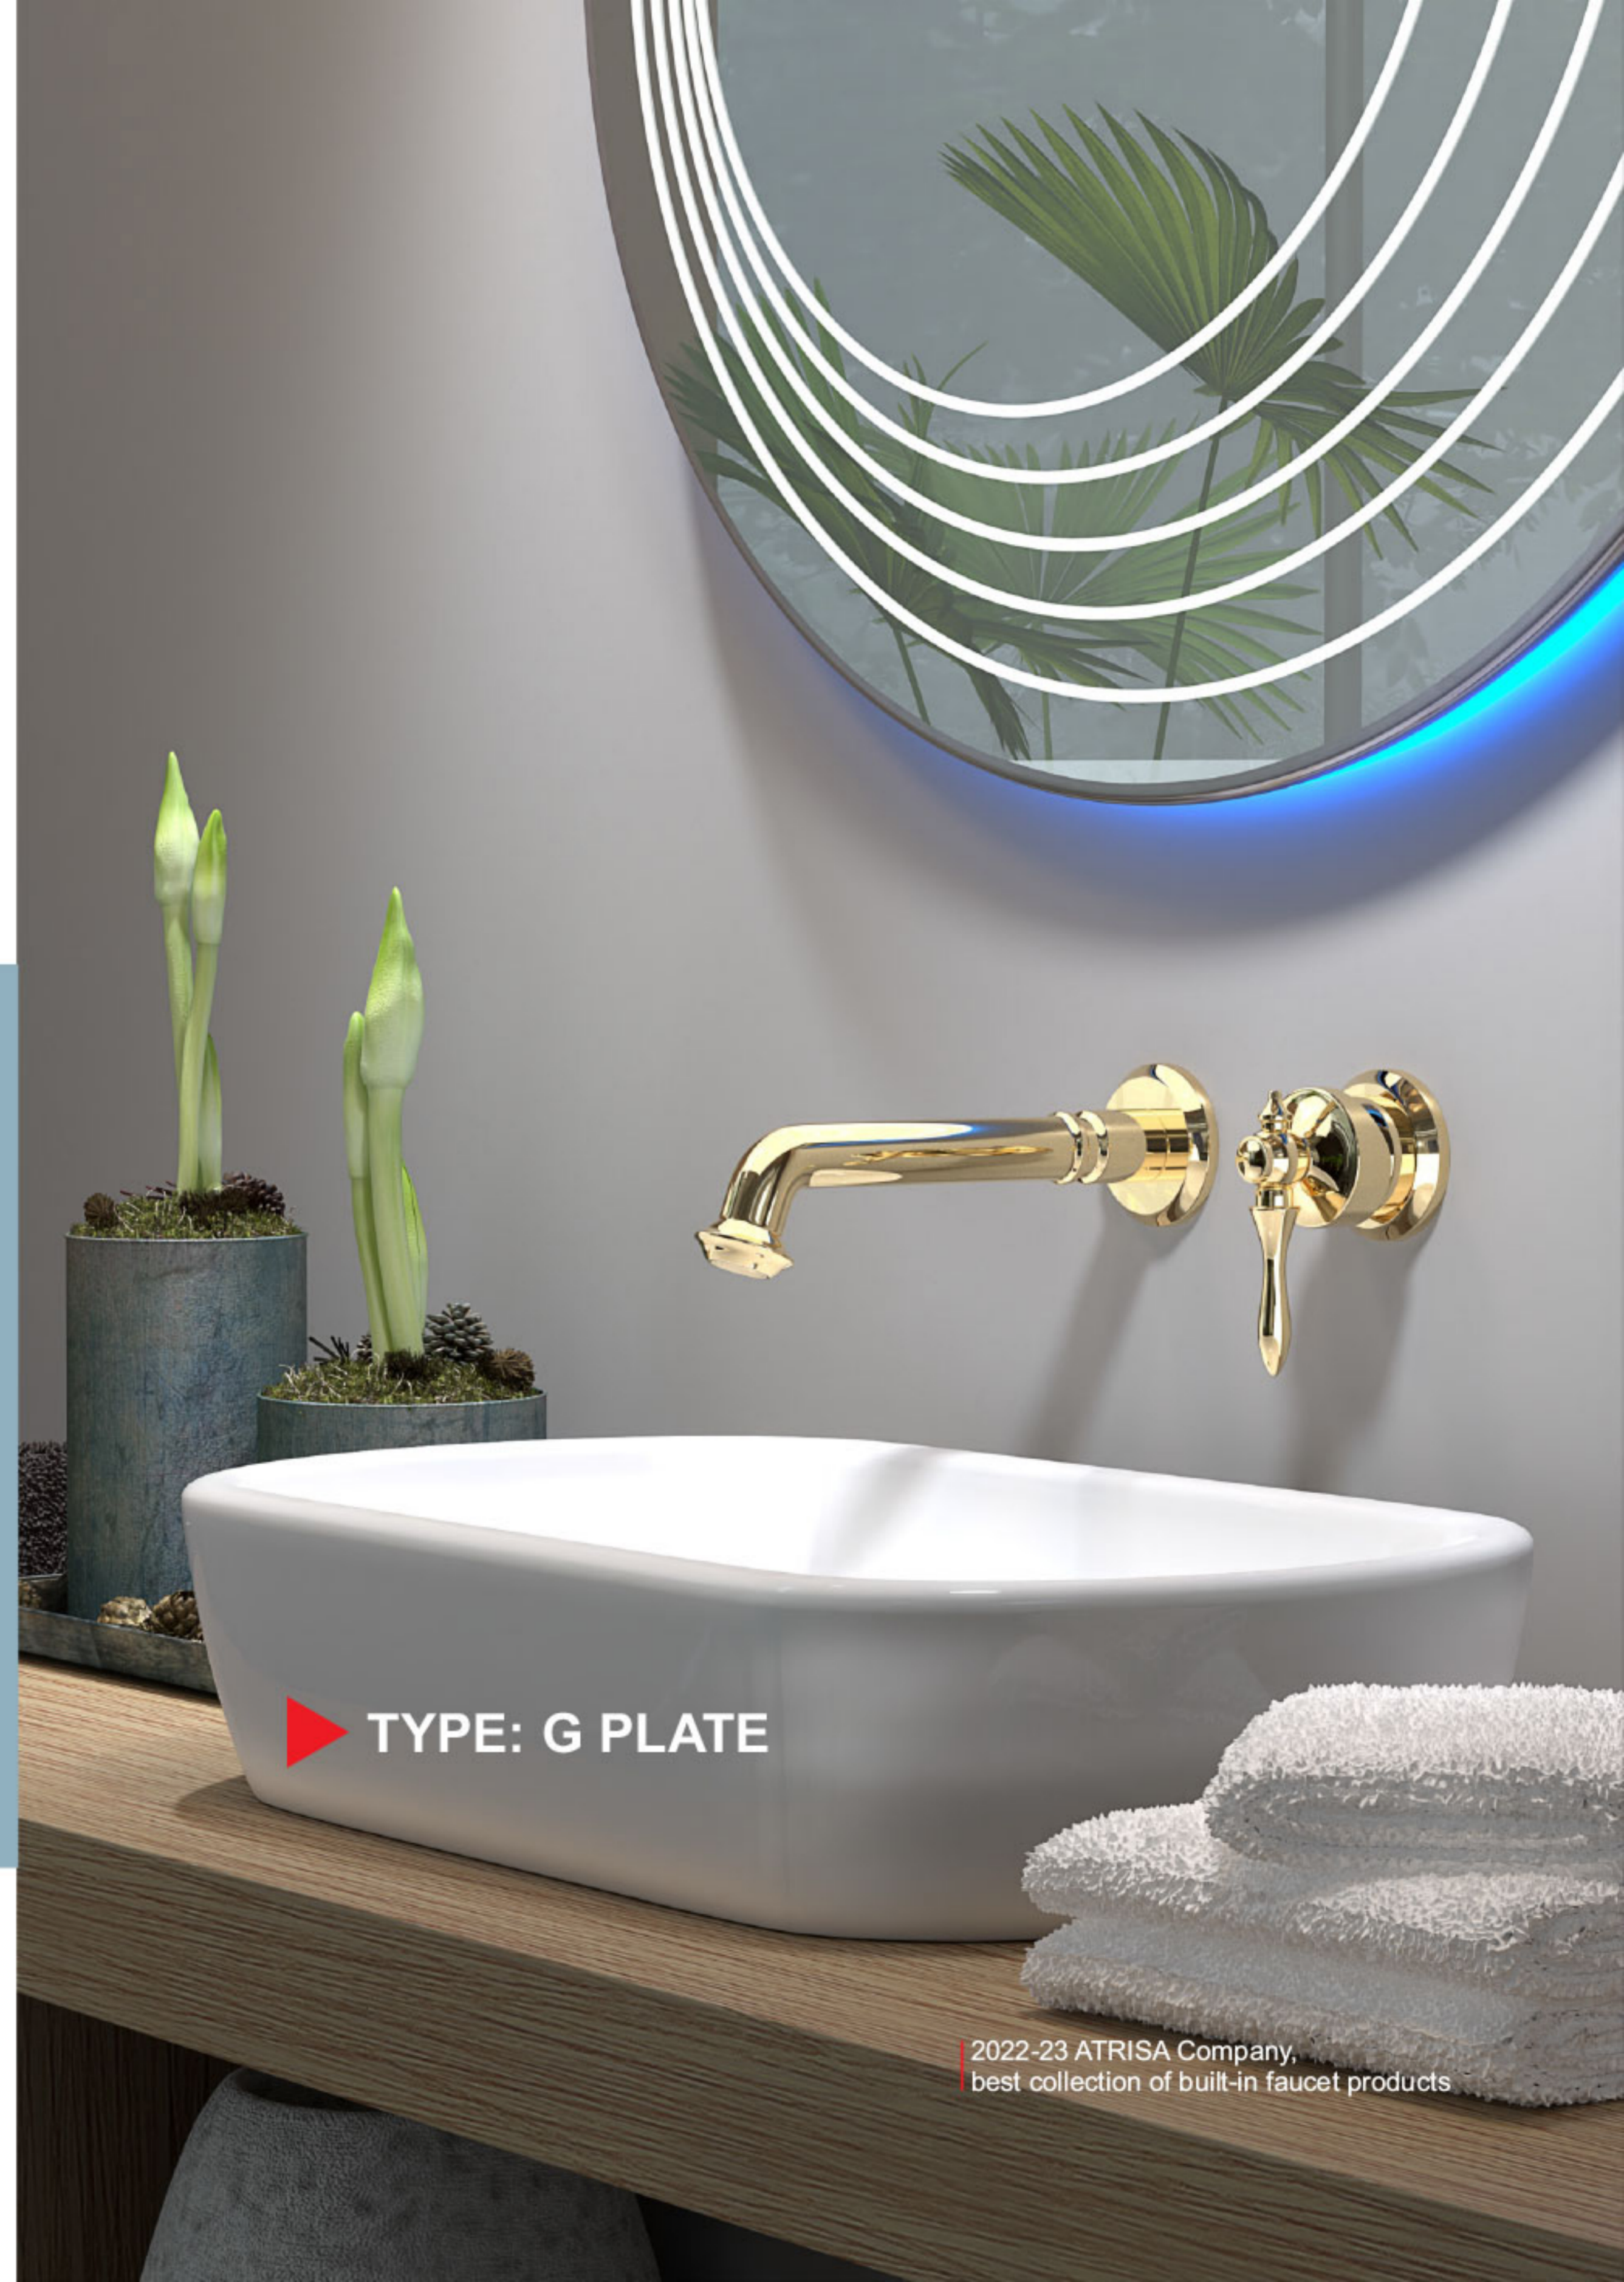

Built-in BASIN MIXER ZIGMOND MODEL

Basin mixer, plus type includes;
joint plate; for hot and cold water adjustment
lever and bath spout wall mounted.

Basin mixer normal & G type includes;
independent plate (for hot and cold
water adjustment lever) and bath spot wall
mounted.

روشویی تیپ پلاس ، شامل :
پلیت مشترک برای اهرم تنظیم آب سرد ، گرم و آبریز می باشد.
روشویی تیپ معمولی (پلیت بزرگ) و تیپ G (پلیت کوچک) ،
شامل :
پلیت مستقل (همراه با اهرم تنظیم آب سرد و گرم) و آبریز مجزا
می باشد.

11
10 atrisataps.ir