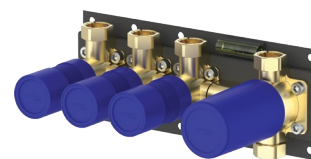

BATH BRACKET

concealed valve
cartridge replaceable
kerox cartridge-35
brass body material
electrostatic paint coating
push button cartridge

براکت حمام

شیر توکار
قابلیت تعویض کارتریج
کارتریج کروکس-۳۵
جنس بدنه برنجی
پوشش رنگ الکترواستاتیک
کارتریج دکمه ای