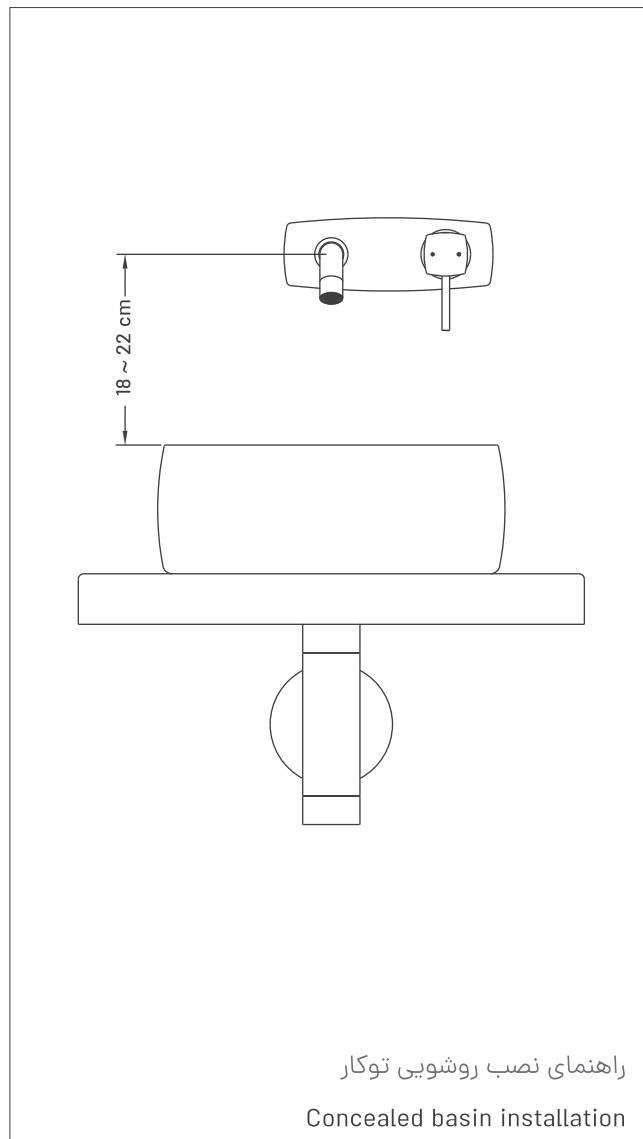

bracket Bath

iBox basin

iBox toilet

iBox Bath

Arta - smart faucet