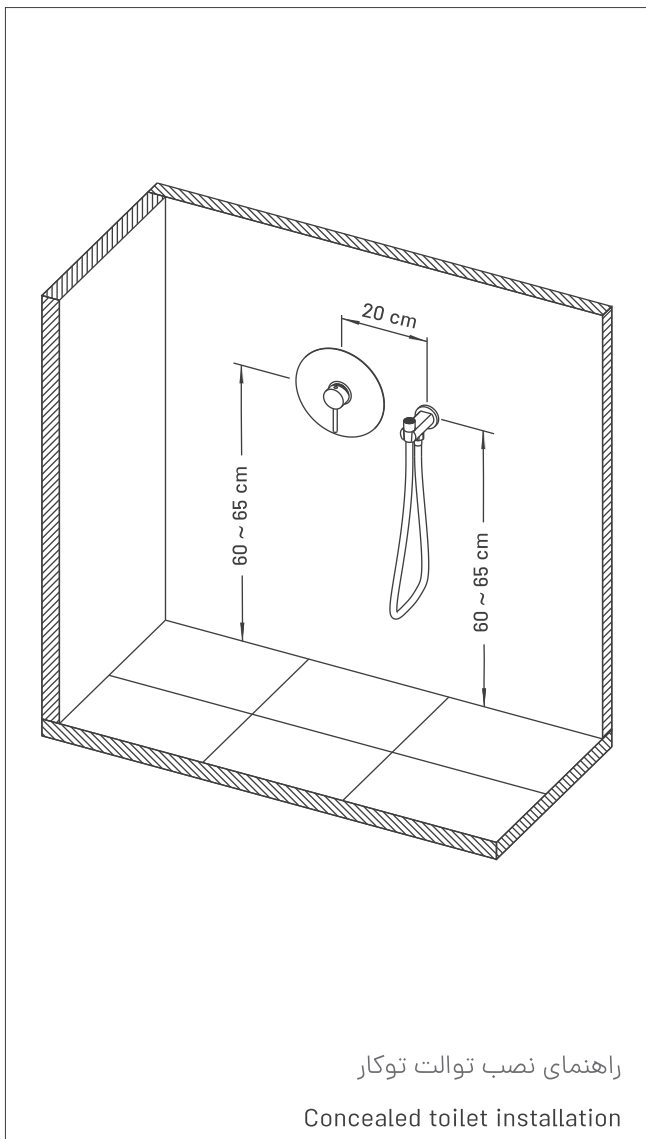

bracket Bath

iBox basin

iBox toilet

iBox Bath

Arta - smart faucet