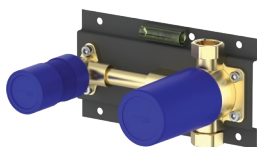

TOILET BRACKET

concealed valve
cartridge replaceable
kerox cartridge-35
brass body material
electrostatic paint coating
steel hose

براکت توالت

شیر توکار
قابلیت تعویض کارتریج
کارتریج کروکس-۳۵
جنس بدنه برنجی
پوشش رنگ الکترواستاتیک
شیلنگ استیل