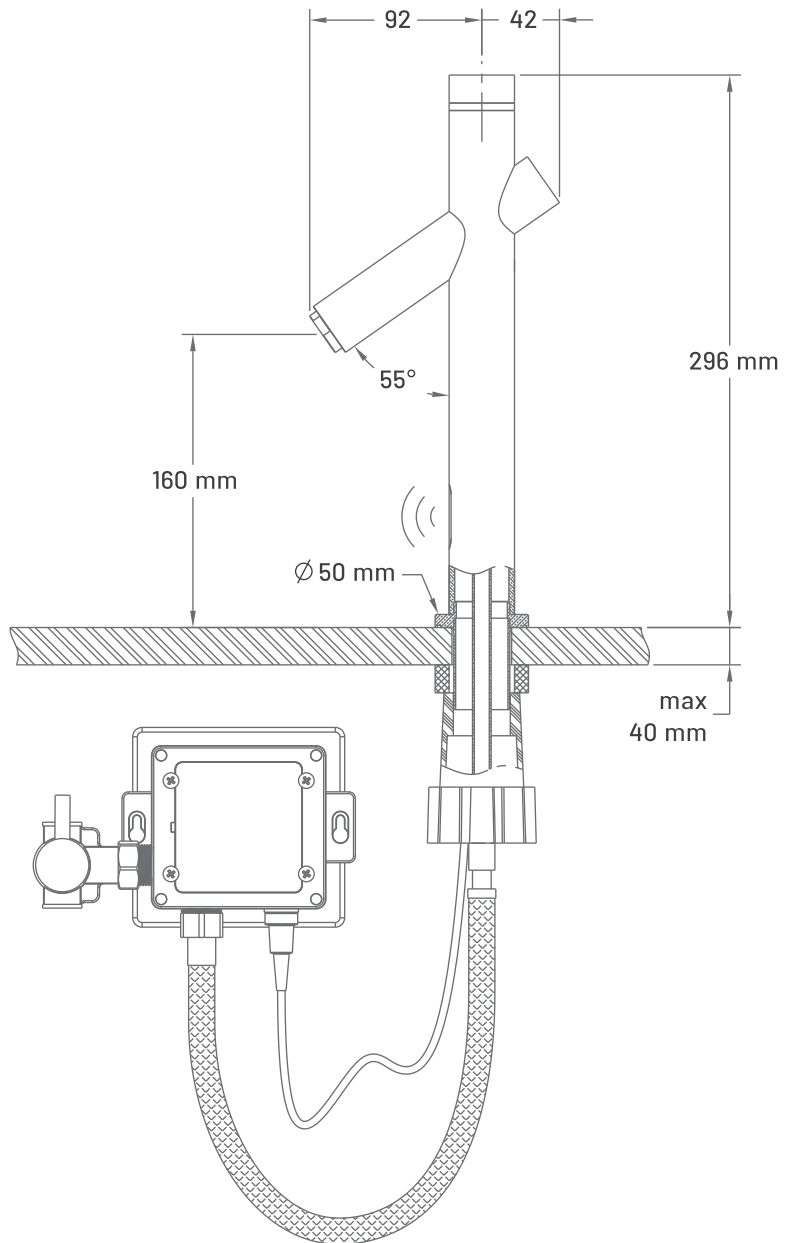

bracket Bath

iBox basin

iBox toilet

iBox Bath

Arta - smart faucet