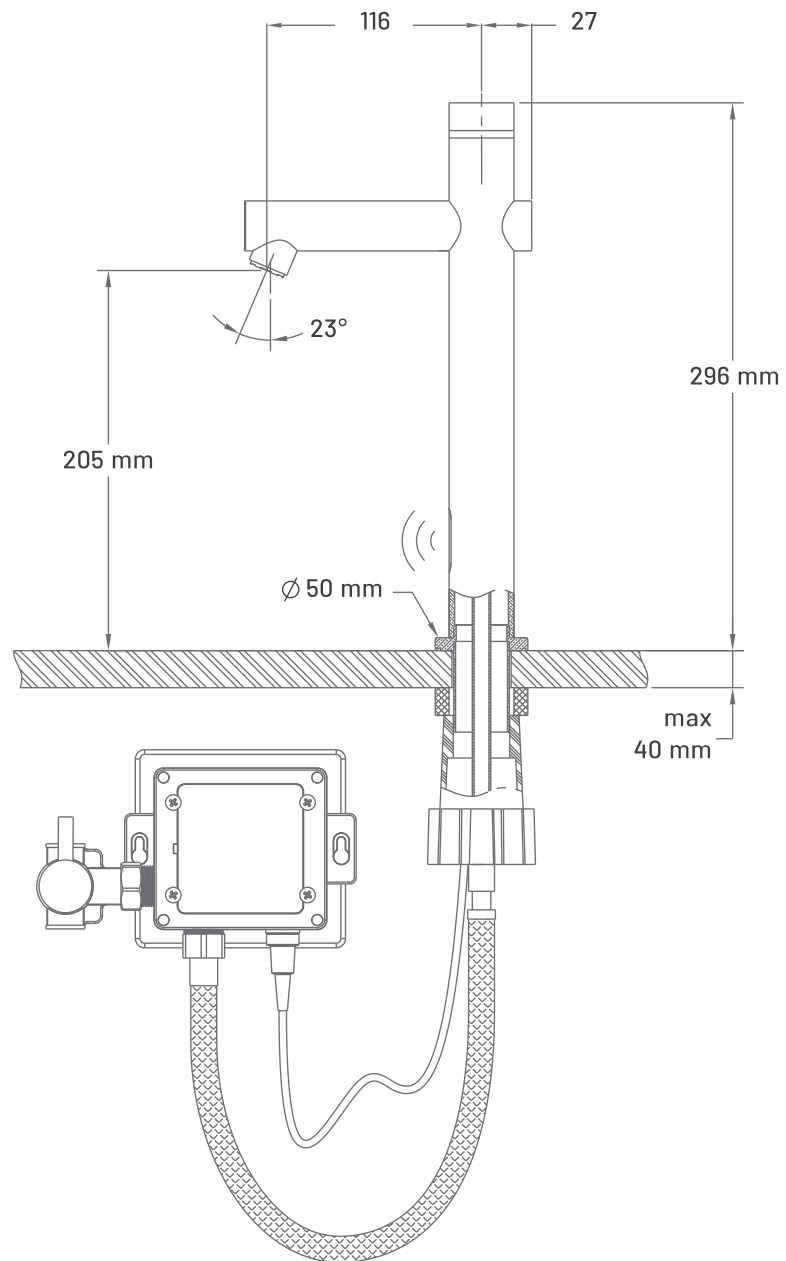

bracket Bath

iBox basin

iBox toilet

iBox Bath

Arta - smart faucet