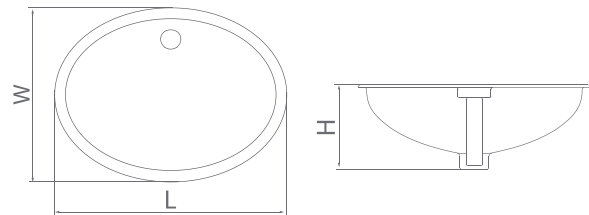

Type	Size(cm)	L	W	H
Vessel Wash Basin	63	638	425	168 mm

Erica

Type	Size(cm)	L	W	H
Vessel Wash Basin	46	465	465	150 mm

Regal

Type	Size(cm)	L	W	H
Under Counter Wash Basin	56	565	415	210 mm

Vanity Wash Basin

Carina

Type	Size(cm)	L	W	H
Inset Wash Basin	65	645	480	190 mm

Chini Cord

Experience Wellness

Pedestal Wash Basin

Daisy

Size (cm)	L	W	H
38	385	305	845 mm
50	510	385	865 mm

Landis

Size (cm)	L	W	H
45	450	358	820 mm
55	560	440	862 mm

Pedestal Wash Basin

Eshal

Size (cm)	L	W	H
65	645	512	885 mm

Monica

Size (cm)	L	W	H
50	505	425	865 mm
60	620	505	890 mm

Azalia

Size (cm):	L	W	H
	620	505	890 mm

Regal

Size (cm):	L	W	H
	570	425	845 mm

Pedestal Wash Basin

Camelia

Size (cm)	L	W	H
45	450	375	850 mm
55	570	445	880 mm

Jasmine

Size (cm)	L	W	H
45	458	400	840 mm
54	555	483	840 mm

Daphne

Size (cm):	L	W	H
56	555	405	830 mm
60	620	480	855 mm