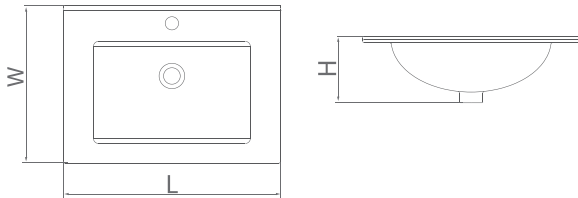

Type	Size(cm)	L	W	H
Vessel Wash Basin	63	638	425	168 mm

Erica

Type	Size(cm)	L	W	H
Vessel Wash Basin	46	465	465	150 mm

Regal

Type	Size(cm)	L	W	H
Under Counter Wash Basin	56	565	415	210 mm

Vanity Wash Basin

Carina

Type	Size(cm)	L	W	H
Inset Wash Basin	65	645	480	190 mm

Chini Cord

Experience Wellness

Pedestal Wash Basin

Daisy

Size (cm)	L	W	H
38	385	305	845 mm
50	510	385	865 mm

Landis

Size (cm)	L	W	H
45	450	358	820 mm
55	560	440	862 mm

Pedestal Wash Basin

Eshal

Size (cm)	L	W	H
65	645	512	885 mm

Monica

Size (cm)	L	W	H
50	505	425	865 mm
60	620	505	890 mm

Azalia

Size (cm):	L	W	H
	620	505	890 mm

Regal

Size (cm):	L	W	H
	570	425	845 mm

Pedestal Wash Basin

Camelia

Size (cm)	L	W	H
45	450	375	850 mm
55	570	445	880 mm

Jasmine

Size (cm)	L	W	H
45	458	400	840 mm
54	555	483	840 mm

Daphne

Size (cm):	L	W	H
56	555	405	830 mm
60	620	480	855 mm