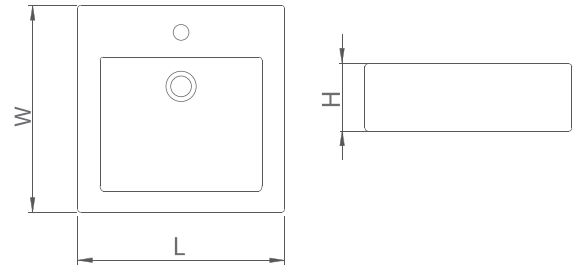

Helena

Type	Size(cm)	L	W	H
Vessel Wash Basin	53	530	370	140 mm

Linda

Type	Size(cm)	L	W	H
Vessel Wash Basin	65	650	400	135 mm

Vanity Wash Basin

Carla

Type	Size(cm)	L	W	H
Inset Wash Basin	61	625	430	145 mm

Avisa

Type	Size(cm)	L	W	H
Vessel Wash Basin	63	638	425	168 mm

Erica

Type	Size(cm)	L	W	H
Vessel Wash Basin	46	465	465	150 mm

Regal

Type	Size(cm)	L	W	H
Under Counter Wash Basin	56	565	415	210 mm

Vanity Wash Basin

Carina

Type	Size(cm)	L	W	H
Inset Wash Basin	65	645	480	190 mm

Chini Cord

Experience Wellness

Pedestal Wash Basin

Daisy

Size (cm)	L	W	H
38	385	305	845 mm
50	510	385	865 mm

Landis

Size (cm)	L	W	H
45	450	358	820 mm
55	560	440	862 mm

Pedestal Wash Basin

Eshal

Size (cm)	L	W	H
65	645	512	885 mm

Monica

Size (cm)	L	W	H
50	505	425	865 mm
60	620	505	890 mm

Azalia

Size (cm):	L	W	H
	620	505	890 mm

Regal