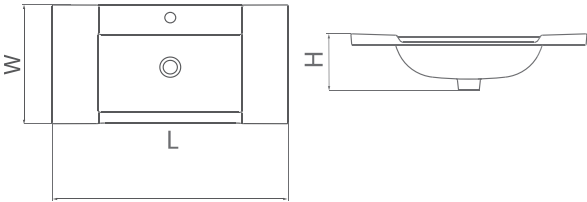

Bidet Water Closet

Vanity Wash Basin

Avina

Type	Size(cm)	L	W	H
Vessel Wash Basin	60	600	400	145 mm

Fittonia

Type	Size(cm)	L	W	H
Vessel Wash Basin	50	500	400	170 mm
	60	600	400	170 mm
	70	700	400	170 mm

Vanity Wash Basin

Daphne

Type	Size(cm)	L	W	H
Inset	60	600	400	180 mm
Wash Basin	70	700	400	180 mm

Adonis

Type	Size(cm)	L	W	H
Inset	80	800	420	200 mm
Wash Basin				

Alvand

Type	Size(cm)	L	W	H
Vessel Wash Basin	42	420	420	170 mm

Sadaf

Type	Size(cm)	L	W	H
Vessel Wash Basin	42	420	420	145 mm

Vanity Wash Basin

Victoria

Type	Size(cm)	L	W	H
Vessel Wash Basin	60	600	390	220 mm

Anthurium

Type	Size(cm)	L	W	H
Vessel Wash Basin	46	460	460	120 mm