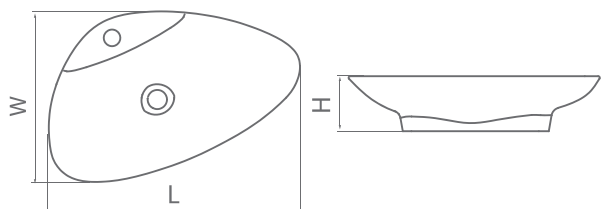

Sadaf

Type	Size(cm)	L	W	H
Vessel Wash Basin	42	420	420	145 mm

Vanity Wash Basin

Victoria

Type	Size(cm)	L	W	H
Vessel Wash Basin	60	600	390	220 mm

Anthurium

Type	Size(cm)	L	W	H
Vessel Wash Basin	46	460	460	120 mm

Helena

Type	Size(cm)	L	W	H
Vessel Wash Basin	53	530	370	140 mm

Linda

Type	Size(cm)	L	W	H
Vessel Wash Basin	65	650	400	135 mm

Vanity Wash Basin

Carla

Type	Size(cm)	L	W	H
Inset Wash Basin	61	625	430	145 mm

Avisa

Type	Size(cm)	L	W	H
Vessel Wash Basin	63	638	425	168 mm

Erica

Type	Size(cm)	L	W	H
Vessel Wash Basin	46	465	465	150 mm

Regal

Type	Size(cm)	L	W	H
Under Counter Wash Basin	56	565	415	210 mm

Vanity Wash Basin

Carina

Type	Size(cm)	L	W	H
Inset Wash Basin	65	645	480	190 mm

Chini Cord

Experience Wellness

Pedestal Wash Basin

Daisy

Size (cm)	L	W	H
38	385	305	845 mm
50	510	385	865 mm

Landis

Size (cm)	L	W	H
45	450	358	820 mm
55	560	440	862 mm