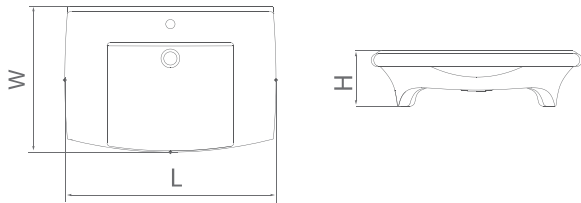

Helena

Type	Size(cm)	L	W	H
Vessel Wash Basin	53	530	370	140 mm

Linda

Type	Size(cm)	L	W	H
Vessel Wash Basin	65	650	400	135 mm

Vanity Wash Basin

Carla

Type	Size(cm)	L	W	H
Inset Wash Basin	61	625	430	145 mm

Avisa

Type	Size(cm)	L	W	H
Vessel Wash Basin	63	638	425	168 mm

Erica

Type	Size(cm)	L	W	H
Vessel Wash Basin	46	465	465	150 mm

Regal

Type	Size(cm)	L	W	H
Under Counter Wash Basin	56	565	415	210 mm

Vanity Wash Basin

Carina

Type	Size(cm)	L	W	H
Inset Wash Basin	65	645	480	190 mm

Chini Cord

Experience Wellness

Pedestal Wash Basin

Daisy

Size (cm)	L	W	H
38	385	305	845 mm
50	510	385	865 mm

Landis

Size (cm)	L	W	H
45	450	358	820 mm
55	560	440	862 mm

Pedestal Wash Basin

Eshal

Size (cm)	L	W	H
65	645	512	885 mm

Monica

Size (cm)	L	W	H
50	505	425	865 mm
60	620	505	890 mm

Azalia

Size (cm):	L	W	H
	620	505	890 mm

Regal