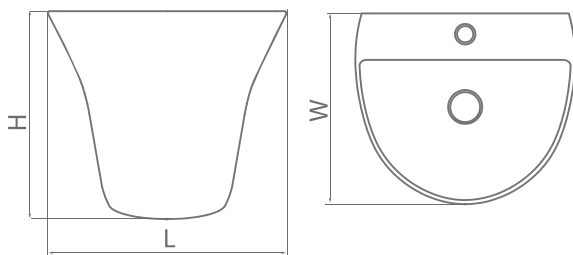

Size (cm):	L	W	H
	570	425	845 mm

Pedestal Wash Basin

Camelia

Size (cm)	L	W	H
45	450	375	850 mm
55	570	445	880 mm

Jasmine

Size (cm)	L	W	H
45	458	400	840 mm
54	555	483	840 mm

Daphne

Size (cm):	L	W	H
56	555	405	830 mm
60	620	480	855 mm

Viola

Size (cm):	L	W	H
60	600	410	860 mm

Pedestal Wash Basin

Arian

Size (cm)	L	W	H
57	570	447	885 mm

Lilium

Size (cm)	L	W	H
60	620	520	865 mm

Half Pedestal Wall Hung Wash Basin

Half Pedestal Wall Hung Wash Basin

Arta

Size (cm)	L	W	H
52	520	465	402 mm

Concept

Size (cm)	L	W	H
53	530	455	405 mm

Asian Toilet

Jasmine

Type	L	W	H
Flat	545	445	230 mm
Deep	545	445	255 mm

Tulip

Type	L	W	H
Flat- Close Rim	575	470	235 mm
Flat- Ergonomics	540	435	235 mm
Half Deep	545	435	225 mm
Flat	540	430	215 mm

Asian Toilet

Arian

Type	L	W	H
Flat-Close Rim	575	465	230 mm
Flat - Rimless	573	463	240 mm
Flat	580	465	205 mm