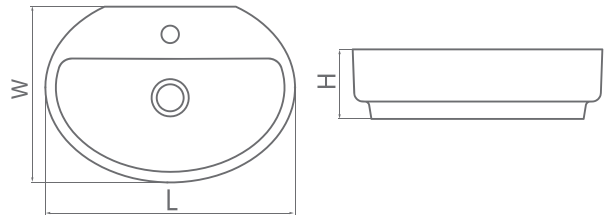

Daphne

Type	Size(cm)	L	W	H
Inset	60	600	400	180 mm
Wash Basin	70	700	400	180 mm

Adonis

Type	Size(cm)	L	W	H
Inset	80	800	420	200 mm
Wash Basin				

Alvand

Type	Size(cm)	L	W	H
Vessel Wash Basin	42	420	420	170 mm

Sadaf

Type	Size(cm)	L	W	H
Vessel Wash Basin	42	420	420	145 mm

Vanity Wash Basin

Victoria

Type	Size(cm)	L	W	H
Vessel Wash Basin	60	600	390	220 mm

Anthurium

Type	Size(cm)	L	W	H
Vessel Wash Basin	46	460	460	120 mm

Helena

Type	Size(cm)	L	W	H
Vessel Wash Basin	53	530	370	140 mm

Linda

Type	Size(cm)	L	W	H
Vessel Wash Basin	65	650	400	135 mm

Vanity Wash Basin

Carla

Type	Size(cm)	L	W	H
Inset Wash Basin	61	625	430	145 mm

Avisa