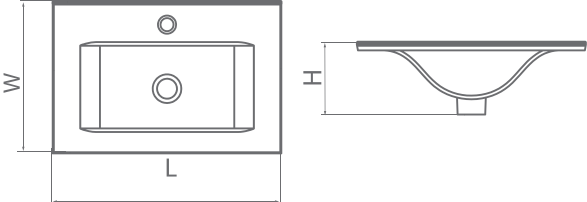

Bidet Water Closet

Vanity Wash Basin

Avina

Type	Size(cm)	L	W	H
Vessel Wash Basin	60	600	400	145 mm

Fittonia

Type	Size(cm)	L	W	H
Vessel Wash Basin	50	500	400	170 mm
	60	600	400	170 mm
	70	700	400	170 mm

Vanity Wash Basin

Daphne

Type	Size(cm)	L	W	H
Inset	60	600	400	180 mm
Wash Basin	70	700	400	180 mm

Adonis

Type	Size(cm)	L	W	H
Inset	80	800	420	200 mm
Wash Basin				

Alvand

Type	Size(cm)	L	W	H
Vessel Wash Basin	42	420	420	170 mm

Sadaf

Type	Size(cm)	L	W	H
Vessel Wash Basin	42	420	420	145 mm

Vanity Wash Basin

Victoria

Type	Size(cm)	L	W	H
Vessel Wash Basin	60	600	390	220 mm

Anthurium

Type	Size(cm)	L	W	H
Vessel Wash Basin	46	460	460	120 mm