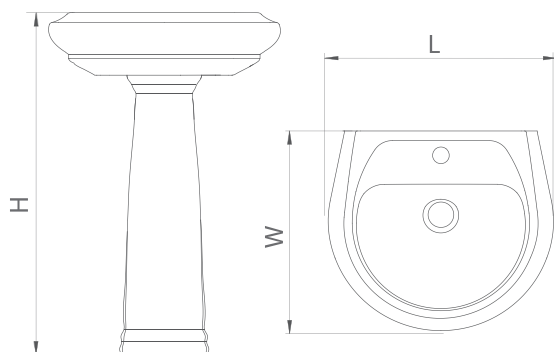

Pedestal Wash Basin

Eshal

Size (cm)	L	W	H
65	645	512	885 mm

Monica

Size (cm)	L	W	H
50	505	425	865 mm
60	620	505	890 mm

Azalia

Size (cm):	L	W	H
	620	505	890 mm

Regal

Size (cm):	L	W	H
	570	425	845 mm

Pedestal Wash Basin

Camelia

Size (cm)	L	W	H
45	450	375	850 mm
55	570	445	880 mm

Jasmine

Size (cm)	L	W	H
45	458	400	840 mm
54	555	483	840 mm

Daphne

Size (cm):	L	W	H
56	555	405	830 mm
60	620	480	855 mm

Viola

Size (cm):	L	W	H
60	600	410	860 mm

Pedestal Wash Basin

Arian

Size (cm)	L	W	H
57	570	447	885 mm

Lilium

Size (cm)	L	W	H
60	620	520	865 mm

Half Pedestal Wall Hung Wash Basin

Half Pedestal Wall Hung Wash Basin

Arta

Size (cm)	L	W	H
52	520	465	402 mm

Concept

Size (cm)	L	W	H
53	530	455	405 mm

Asian Toilet

Jasmine

Type	L	W	H
Flat	545	445	230 mm
Deep	545	445	255 mm