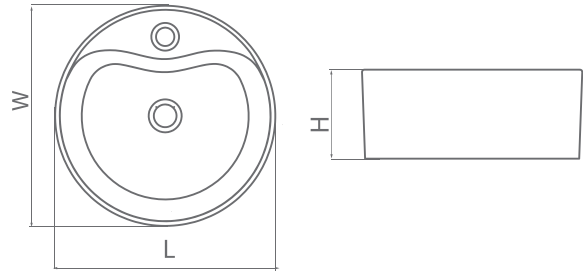

Bidet Water Closet

Vanity Wash Basin

Avina

Type	Size(cm)	L	W	H
Vessel Wash Basin	60	600	400	145 mm

Fittonia

Type	Size(cm)	L	W	H
Vessel Wash Basin	50	500	400	170 mm
	60	600	400	170 mm
	70	700	400	170 mm

Vanity Wash Basin

Daphne

Type	Size(cm)	L	W	H
Inset	60	600	400	180 mm
Wash Basin	70	700	400	180 mm

Adonis

Type	Size(cm)	L	W	H
Inset	80	800	420	200 mm
Wash Basin				

Alvand

Type	Size(cm)	L	W	H
Vessel Wash Basin	42	420	420	170 mm

Sadaf

Type	Size(cm)	L	W	H
Vessel Wash Basin	42	420	420	145 mm

Vanity Wash Basin

Victoria

Type	Size(cm)	L	W	H
Vessel Wash Basin	60	600	390	220 mm

Anthurium

Type	Size(cm)	L	W	H
Vessel Wash Basin	46	460	460	120 mm

Type	L	W	H
Half Deep	540	440	270 mm
Flat	540	445	235 mm

Lili

Type	L	W	H
Flat	585	475	225 mm
Deep	575	475	255 mm

Shower Tray

Regal

Size _(cm) :	L	W	H
	800	800	145 mm

Viola

Size _(cm) :	L	W	H
	700	700	105 mm
	800	800	110 mm