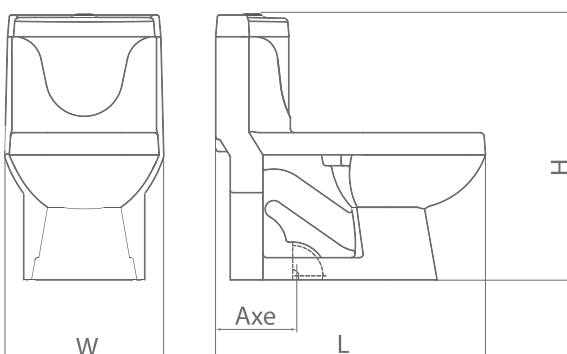

Daphne

Type	L	W	H	Axe
Siphonic Jet (S-trap)	660	385	715	230 mm