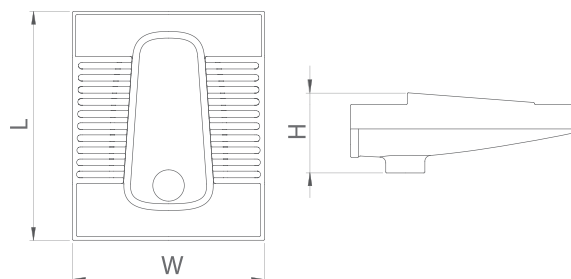

Viola

Size (cm):	L	W	H
60	600	410	860 mm

Pedestal Wash Basin

Arian

Size (cm)	L	W	H
57	570	447	885 mm

Lilium

Size (cm)	L	W	H
60	620	520	865 mm

Half Pedestal Wall Hung Wash Basin

Tulip

Type	L	W	H
Flat- Close Rim	575	470	235 mm
Flat- Ergonomics	540	435	235 mm
Half Deep	545	435	225 mm
Flat	540	430	215 mm

Asian Toilet

Arian

Type	L	W	H
Flat-Close Rim	575	465	230 mm
Flat - Rimless	573	463	240 mm
Flat	580	465	205 mm

Viola

Type	L	W	H
Flat	550	460	215 mm

Landis

Type	L	W	H
Flat-Ergonomics	575	485	250 mm
Flat-Ergonomics Close Rim	580	485	245 mm

Veronica

Type	L	W	H
Flat	545	435	215 mm
Deep	570	477	262 mm

Asian Toilet

Erica

Type	L	W	H
Half Deep	540	440	270 mm
Flat	540	445	235 mm

Lili

Type	L	W	H
Flat	585	475	225 mm
Deep	575	475	255 mm

Shower Tray

Regal

Size _(cm) :	L	W	H
	800	800	145 mm

Viola

Size _(cm) :	L	W	H
	700	700	105 mm
	800	800	110 mm