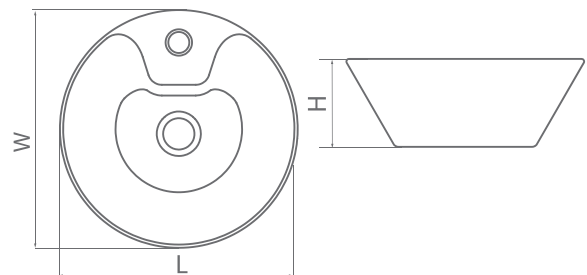

Bidet Water Closet

Vanity Wash Basin

Avina

Type	Size(cm)	L	W	H
Vessel Wash Basin	60	600	400	145 mm

Fittonia

Type	Size(cm)	L	W	H
Vessel Wash Basin	50	500	400	170 mm
	60	600	400	170 mm
	70	700	400	170 mm

Vanity Wash Basin

Daphne

Type	Size(cm)	L	W	H
Inset	60	600	400	180 mm
Wash Basin	70	700	400	180 mm

Adonis

Type	Size(cm)	L	W	H
Inset	80	800	420	200 mm
Wash Basin				

Alvand

Type	Size(cm)	L	W	H
Vessel Wash Basin	42	420	420	170 mm

Sadaf

Type	Size(cm)	L	W	H
Vessel Wash Basin	42	420	420	145 mm

Vanity Wash Basin

Victoria

Type	Size(cm)	L	W	H
Vessel Wash Basin	60	600	390	220 mm

Anthurium

Type	Size(cm)	L	W	H
Vessel Wash Basin	46	460	460	120 mm

Type	L	W	H
Half Deep	540	440	270 mm
Flat	540	445	235 mm

Lili

Type	L	W	H
Flat	585	475	225 mm
Deep	575	475	255 mm

Shower Tray

Regal

Size _(cm) :	L	W	H
	800	800	145 mm

Viola

Size _(cm) :	L	W	H
	700	700	105 mm
	800	800	110 mm