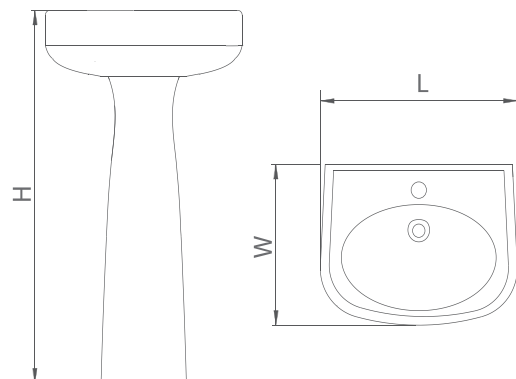

Type	Size(cm)	L	W	H
Inset Wash Basin	65	645	480	190 mm

Chini Cord

Experience Wellness

Pedestal Wash Basin

Daisy

Size (cm)	L	W	H
38	385	305	845 mm
50	510	385	865 mm

Landis

Size (cm)	L	W	H
45	450	358	820 mm
55	560	440	862 mm

Pedestal Wash Basin

Eshal

Size (cm)	L	W	H
65	645	512	885 mm

Monica

Size (cm)	L	W	H
50	505	425	865 mm
60	620	505	890 mm

Azalia

Size (cm):	L	W	H
	620	505	890 mm

Regal

Size (cm):	L	W	H
	570	425	845 mm

Pedestal Wash Basin

Camelia

Size (cm)	L	W	H
45	450	375	850 mm
55	570	445	880 mm

Jasmine

Size (cm)	L	W	H
45	458	400	840 mm
54	555	483	840 mm

Daphne

Size (cm):	L	W	H
56	555	405	830 mm
60	620	480	855 mm

Viola

Size (cm):	L	W	H
60	600	410	860 mm

Pedestal Wash Basin

Arian

Size (cm)	L	W	H
57	570	447	885 mm

Lilium

Size (cm)	L	W	H
60	620	520	865 mm

Half Pedestal Wall Hung Wash Basin