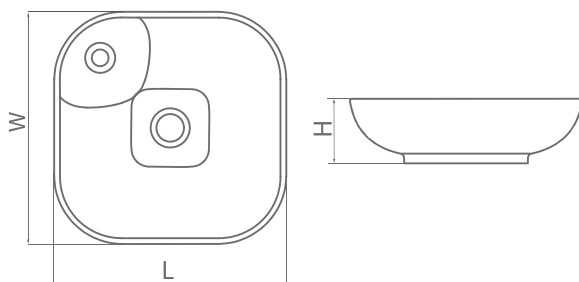

Daphne

Type	Size(cm)	L	W	H
Inset	60	600	400	180 mm
Wash Basin	70	700	400	180 mm

Adonis

Type	Size(cm)	L	W	H
Inset	80	800	420	200 mm
Wash Basin				

Alvand

Type	Size(cm)	L	W	H
Vessel Wash Basin	42	420	420	170 mm

Sadaf

Type	Size(cm)	L	W	H
Vessel Wash Basin	42	420	420	145 mm

Vanity Wash Basin

Victoria

Type	Size(cm)	L	W	H
Vessel Wash Basin	60	600	390	220 mm

Anthurium

Type	Size(cm)	L	W	H
Vessel Wash Basin	46	460	460	120 mm

Helena

Type	Size(cm)	L	W	H
Vessel Wash Basin	53	530	370	140 mm

Linda

Type	Size(cm)	L	W	H
Vessel Wash Basin	65	650	400	135 mm

Vanity Wash Basin

Carla

Type	Size(cm)	L	W	H
Inset Wash Basin	61	625	430	145 mm

Avisa

Pedestal Wash Basin

Eshal

Size (cm)	L	W	H
65	645	512	885 mm

Monica

Size (cm)	L	W	H
50	505	425	865 mm
60	620	505	890 mm

Azalia

Size (cm):	L	W	H
	620	505	890 mm

Regal