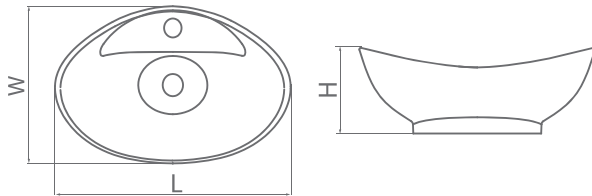

Bidet Water Closet

Vanity Wash Basin

Avina

Type	Size(cm)	L	W	H
Vessel Wash Basin	60	600	400	145 mm

Fittonia

Type	Size(cm)	L	W	H
Vessel Wash Basin	50	500	400	170 mm
	60	600	400	170 mm
	70	700	400	170 mm

Vanity Wash Basin

Daphne

Type	Size(cm)	L	W	H
Inset	60	600	400	180 mm
Wash Basin	70	700	400	180 mm

Adonis

Type	Size(cm)	L	W	H
Inset	80	800	420	200 mm
Wash Basin				

Alvand

Type	Size(cm)	L	W	H
Vessel Wash Basin	42	420	420	170 mm

Sadaf

Type	Size(cm)	L	W	H
Vessel Wash Basin	42	420	420	145 mm

Vanity Wash Basin

Victoria

Type	Size(cm)	L	W	H
Vessel Wash Basin	60	600	390	220 mm

Anthurium

Type	Size(cm)	L	W	H
Vessel Wash Basin	46	460	460	120 mm

Helena

Type	Size(cm)	L	W	H
Vessel Wash Basin	53	530	370	140 mm

Linda

Type	Size(cm)	L	W	H
Vessel Wash Basin	65	650	400	135 mm

Vanity Wash Basin

Carla

Type	Size(cm)	L	W	H
Inset Wash Basin	61	625	430	145 mm

Avisa