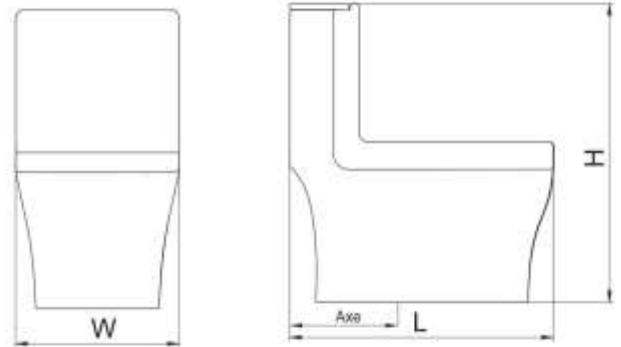

Features

Dual flush 6 / 3 L
Soft close seat cover with quick release
Washdown flushing system
Seamless toilet

Includes

Bidet function

	W	L	H
Size (mm)	390	755	755

ANTHURIUM

Monoblock Toilet

	W	L	H	Axe
Size (mm)	380	680	735	200

Features

- Dual flush 6 / 3 L
- Soft close seat cover with quick release
- Vertical outlet
- Washdown flushing system
- Seamless toilet
- 3" Mechanism outlet size

ARTA

Monoblock Toilet

Features

- Dual flush 6 / 3 L
- Soft close seat cover with quick release
- Vertical outlet
- Washdown flushing system
- Seamless toilet
- 3" Mechanism outlet size

	W	L	H	Axe
Size (mm)	365	650	740	210

AVINA

Monoblock Toilet

	W	L	H	Axe
Size (mm)	400	690	760	220

Features

- Dual flush 6 / 3 L
- Soft close seat cover with quick release
- Vertical outlet
- Turbojet flushing system
- Seamless toilet