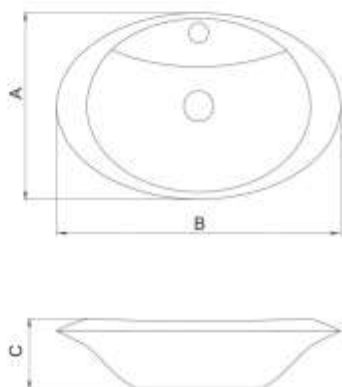

Wall Hung
Basin

Semi Countertop
Basin

Countertop
Basin

Monoblock
Toilet

Wall Hung
Toilet

VERONICA

Countertop

	A	B	C
Size (mm)	400	600	150

	A	B	C
Size (mm)	460	460	110

ALVAND

Semi Countertop

	A	B	C	D
Size (mm)	420	420	180	70

Features

- 420mm Semi recessed basin
- One tap hole
- Overflow outlet

Includes

- Overflow cover