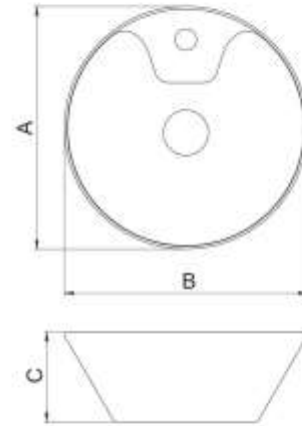

	A	B	C
Size (mm)	460	460	110

ALVAND

Semi Countertop

	A	B	C	D
Size (mm)	420	420	180	70

Features

- 420mm Semi recessed basin
- One tap hole
- Overflow outlet

Includes

- Overflow cover

ALVAND

Countertop

Features

420mm Countertop basin
Bench top installation
One tap hole
Overflow outlet

Includes

Overflow cover

	A	B	C
Size (mm)	420	420	170

SADAF

Semi Countertop

	A	B	C	D
Size (mm)	420	420	155	70

Features

- 420mm Semi recessed basin
- One tap hole
- Overflow outlet

Includes

- Overflow cover

SADAF

Countertop

Features

420mm Countertop vessel basin
 Bench top installation
 One tap hole
 Overflow outlet

Includes

Overflow cover

	A	B	C
Size (mm)	420	420	150

LINDA

Countertop

	A	B	C
Size (mm)	400	650	135