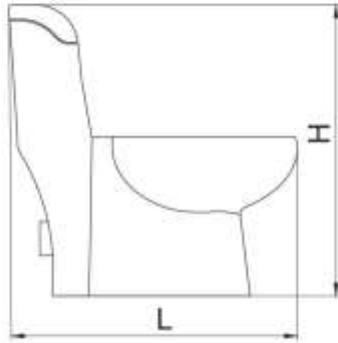

Countertop

Features

530mm Countertop vessel basin
Bench top installation
One tap hole

	A	B	C
Size (mm)	375	530	140

ERICA

Countertop

	A	B	C
Size (mm)	420	420	170

Features

Overflow cover

	A	B	C
Size (mm)	465	520	400

ARTA

Wall Hung Toilet

	W	L	H
Size (mm)	340	555	330

Features

- Hidden fixings
- Soft close seat cover with quick release
- Washdown flushing system
- Seamless toilet

DAPHNE

Wall Hung Toilet

Features

- Hidden fixings
- Soft close seat cover with quick release
- Washdown flushing system
- Seamless toilet

	W	L	H
Size (mm)	360	535	320

VALERIA

Monoblock Toilet

Suitable for Floor/ Wall Outlet

	W	L	H
Size (mm)	390	740	750

Features

- Dual flush 6 / 3 L
- Soft close seat cover with quick release
- Washdown flushing system
- Seamless toilet

Includes

- Bidet function

TAVOOS

Monoblock Toilet

Suitable for Floor/ Wall Outlet