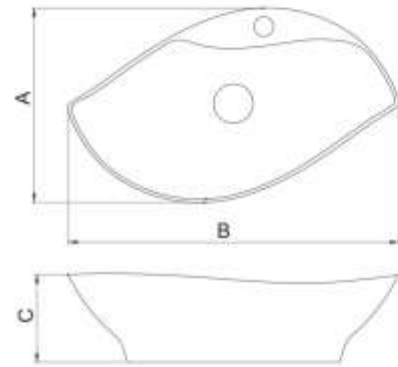

Features

420mm Countertop vessel basin
 Bench top installation
 One tap hole
 Overflow outlet

Includes

Overflow cover

	A	B	C
Size (mm)	420	420	150

LINDA

Countertop

	A	B	C
Size (mm)	400	650	135

Features

- 650mm Countertop vessel basin
- Bench top installation
- One tap hole

FLORIA

Countertop

Features

- 600mm Countertop vessel basin
- Bench top installation
- One tap hole
- Overflow outlet

	A	B	C
Size (mm)	380	600	160

VICTORIA

Countertop

	A	B	C
Size (mm)	400	600	220

Features

- 600mm Countertop vessel basin
- Bench top installation
- One tap hole
- Overflow outlet

Includes

- Overflow cover

HELENA

Countertop

Features

530mm Countertop vessel basin
Bench top installation
One tap hole

	A	B	C
Size (mm)	375	530	140

ERICA

Countertop

	A	B	C
Size (mm)	420	420	170

Features