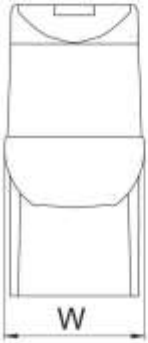

Countertop

Features

530mm Countertop vessel basin
Bench top installation
One tap hole

	A	B	C
Size (mm)	375	530	140

ERICA

Countertop

	A	B	C
Size (mm)	420	420	170

Features

Overflow cover

	A	B	C
Size (mm)	465	520	400

ARTA

Wall Hung Toilet

	W	L	H
Size (mm)	340	555	330

Features

- Hidden fixings
- Soft close seat cover with quick release
- Washdown flushing system
- Seamless toilet

DAPHNE

Wall Hung Toilet

Features

- Hidden fixings
- Soft close seat cover with quick release
- Washdown flushing system
- Seamless toilet

	W	L	H
Size (mm)	360	535	320

VALERIA

Monoblock Toilet

Suitable for Floor/ Wall Outlet

	W	L	H
Size (mm)	390	740	750

Features

- Dual flush 6 / 3 L
- Soft close seat cover with quick release
- Washdown flushing system
- Seamless toilet

Includes

- Bidet function

TAVOOS

Monoblock Toilet

Suitable for Floor/ Wall Outlet