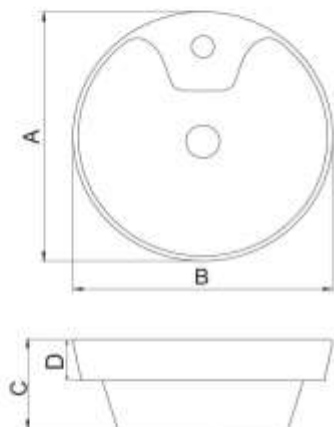

	A	B	C
Size (mm)	460	460	110

ALVAND

Semi Countertop

	A	B	C	D
Size (mm)	420	420	180	70

Features

- 420mm Semi recessed basin
- One tap hole
- Overflow outlet

Includes

- Overflow cover

ALVAND

Countertop

Features

420mm Countertop basin
Bench top installation
One tap hole
Overflow outlet

Includes

Overflow cover

	A	B	C
Size (mm)	420	420	170

SADAF

Semi Countertop

	A	B	C	D
Size (mm)	420	420	155	70

Features

- 420mm Semi recessed basin
- One tap hole
- Overflow outlet

Includes

- Overflow cover

SADAF

Countertop

Features

420mm Countertop vessel basin
 Bench top installation
 One tap hole
 Overflow outlet

Includes

Overflow cover

	A	B	C
Size (mm)	420	420	150

LINDA

Countertop

	A	B	C
Size (mm)	400	650	135