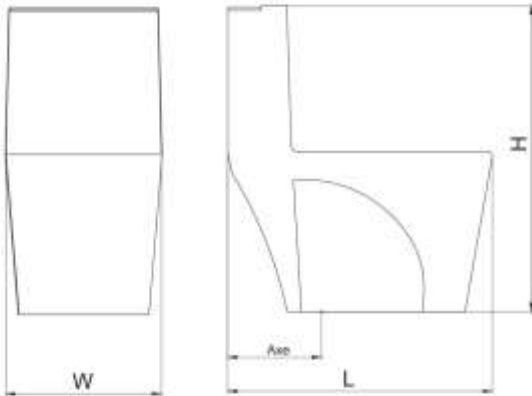

Countertop

Features

530mm Countertop vessel basin
Bench top installation
One tap hole

	A	B	C
Size (mm)	375	530	140

ERICA

Countertop

	A	B	C
Size (mm)	420	420	170

Features

Features

Dual flush 6 / 3 L
Soft close seat cover with quick release
Washdown flushing system
Seamless toilet

Includes

Bidet function

	W	L	H
Size (mm)	390	755	755

ANTHURIUM

Monoblock Toilet

	W	L	H	Axe
Size (mm)	380	680	735	200

Features

- Dual flush 6 / 3 L
- Soft close seat cover with quick release
- Vertical outlet
- Washdown flushing system
- Seamless toilet
- 3" Mechanism outlet size

ARTA

Monoblock Toilet

Features

- Dual flush 6 / 3 L
- Soft close seat cover with quick release
- Vertical outlet
- Washdown flushing system
- Seamless toilet
- 3" Mechanism outlet size

	W	L	H	Axe
Size (mm)	365	650	740	210

AVINA

Monoblock Toilet

	W	L	H	Axe
Size (mm)	400	690	760	220

Features

- Dual flush 6 / 3 L
- Soft close seat cover with quick release
- Vertical outlet
- Turbojet flushing system
- Seamless toilet