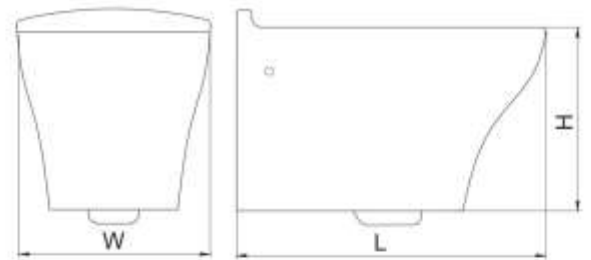

Countertop

Features

530mm Countertop vessel basin
Bench top installation
One tap hole

	A	B	C
Size (mm)	375	530	140

ERICA

Countertop

	A	B	C
Size (mm)	420	420	170

Features

- 420mm Countertop vessel basin
- Bench top installation
- One tap hole
- Overflow outlet

Includes

- Overflow cover

ARTA

Wall Hung Basin

Features

520mm Wall hung vessel basin
One tap hole
Overflow outlet

Includes

Overflow cover

	A	B	C
Size (mm)	465	520	400

ARTA

Wall Hung Toilet

	W	L	H
Size (mm)	340	555	330

Features

- Hidden fixings
- Soft close seat cover with quick release
- Washdown flushing system
- Seamless toilet

DAPHNE

Wall Hung Toilet

Features

- Hidden fixings
- Soft close seat cover with quick release
- Washdown flushing system
- Seamless toilet

	W	L	H
Size (mm)	360	535	320

VALERIA

Monoblock Toilet

Suitable for Floor/ Wall Outlet