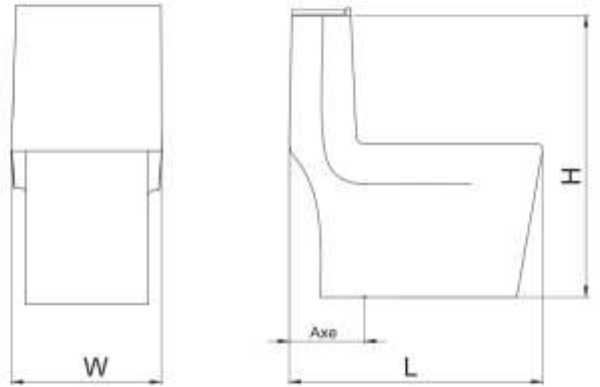

Countertop

Features

530mm Countertop vessel basin
Bench top installation
One tap hole

	A	B	C
Size (mm)	375	530	140

ERICA

Countertop

	A	B	C
Size (mm)	420	420	170

Features

Features

Dual flush 6 / 3 L
Soft close seat cover with quick release
Washdown flushing system
Seamless toilet

Includes

Bidet function

	W	L	H
Size (mm)	390	755	755

ANTHURIUM

Monoblock Toilet

	W	L	H	Axe
Size (mm)	380	680	735	200

	W	L	H	Axe
Size (mm)	365	650	740	210

AVINA

Monoblock Toilet

	W	L	H	Axe
Size (mm)	400	690	760	220

Features

- Dual flush 6 / 3 L
- Soft close seat cover with quick release
- Vertical outlet
- Turbojet flushing system
- Seamless toilet

AVISA

Monoblock Toilet

Features

- Dual flush 6 / 3 L
- Soft close seat cover with quick release
- Vertical outlet
- Turbojet flushing system
- Seamless toilet

	W	L	H	Axe
Size (mm)	400	700	770	220

CHINI CORD