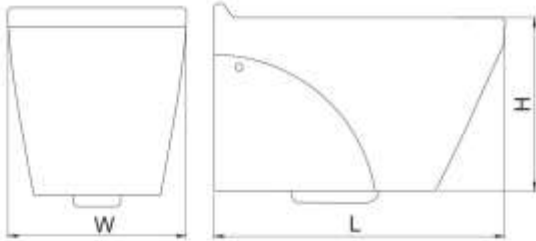

VICTORIA

Countertop

	A	B	C
Size (mm)	400	600	220

Features

- 600mm Countertop vessel basin
- Bench top installation
- One tap hole
- Overflow outlet

Includes

- Overflow cover

HELENA

Countertop

Features

530mm Countertop vessel basin
Bench top installation
One tap hole

	A	B	C
Size (mm)	375	530	140

ERICA

Countertop

	A	B	C
Size (mm)	420	420	170

Features

- 420mm Countertop vessel basin
- Bench top installation
- One tap hole
- Overflow outlet

Includes

- Overflow cover

ARTA

Wall Hung Basin

Features

520mm Wall hung vessel basin
One tap hole
Overflow outlet

Includes

Overflow cover

	A	B	C
Size (mm)	465	520	400

ARTA

Wall Hung Toilet

	W	L	H
Size (mm)	340	555	330

Features

- Hidden fixings
- Soft close seat cover with quick release
- Washdown flushing system
- Seamless toilet