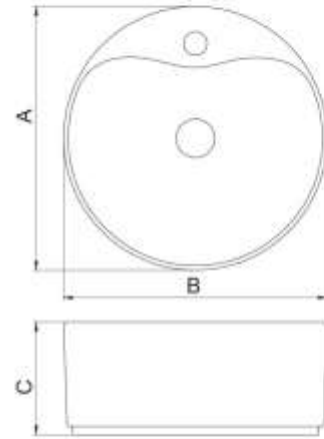

Wall Hung
Basin

Semi Countertop
Basin

Countertop
Basin

Monoblock
Toilet

Wall Hung
Toilet

VERONICA

Countertop

	A	B	C
Size (mm)	400	600	150

	A	B	C
Size (mm)	460	460	110

ALVAND

Semi Countertop

	A	B	C	D
Size (mm)	420	420	180	70

Features

- 420mm Semi recessed basin
- One tap hole
- Overflow outlet

Includes

- Overflow cover

ALVAND

Countertop

Features

420mm Countertop basin
Bench top installation
One tap hole
Overflow outlet

Includes

Overflow cover

	A	B	C
Size (mm)	420	420	170

SADAF

Semi Countertop

	A	B	C	D
Size (mm)	420	420	155	70

Features

- 420mm Semi recessed basin
- One tap hole
- Overflow outlet

Includes

- Overflow cover

SADAF

Countertop