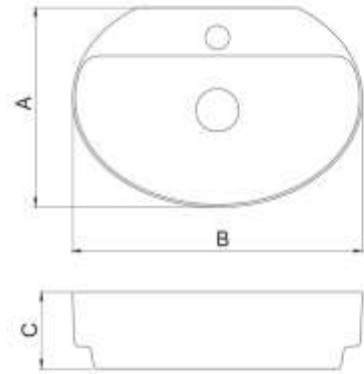

Features

420mm Countertop vessel basin
 Bench top installation
 One tap hole
 Overflow outlet

Includes

Overflow cover

	A	B	C
Size (mm)	420	420	150

LINDA

Countertop

	A	B	C
Size (mm)	400	650	135

Features

- 650mm Countertop vessel basin
- Bench top installation
- One tap hole

FLORIA

Countertop

Features

- 600mm Countertop vessel basin
- Bench top installation
- One tap hole
- Overflow outlet

	A	B	C
Size (mm)	380	600	160

VICTORIA

Countertop

	A	B	C
Size (mm)	400	600	220

Features

- 600mm Countertop vessel basin
- Bench top installation
- One tap hole
- Overflow outlet

Includes

- Overflow cover

HELENA

Countertop

Features

530mm Countertop vessel basin
Bench top installation
One tap hole

	A	B	C
Size (mm)	375	530	140

ERICA

Countertop

	A	B	C
Size (mm)	420	420	170

Features