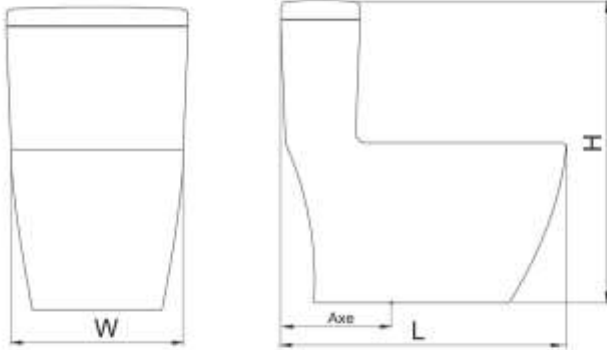

DAPHNE

Wall Hung Toilet

Features

- Hidden fixings
- Soft close seat cover with quick release
- Washdown flushing system
- Seamless toilet

	W	L	H
Size (mm)	360	535	320

VALERIA

Monoblock Toilet

Suitable for Floor/ Wall Outlet

	W	L	H
Size (mm)	390	740	750

Features

- Dual flush 6 / 3 L
- Soft close seat cover with quick release
- Washdown flushing system
- Seamless toilet

Includes

- Bidet function

TAVOOS

Monoblock Toilet

Suitable for Floor/ Wall Outlet

Features

Dual flush 6 / 3 L
Soft close seat cover with quick release
Washdown flushing system
Seamless toilet

Includes

Bidet function

	W	L	H
Size (mm)	390	755	755

ANTHURIUM

Monoblock Toilet

	W	L	H	Axe
Size (mm)	380	680	735	200

	W	L	H	Axe
Size (mm)	365	650	740	210

AVINA

Monoblock Toilet

	W	L	H	Axe
Size (mm)	400	690	760	220

Features

- Dual flush 6 / 3 L
- Soft close seat cover with quick release
- Vertical outlet
- Turbojet flushing system
- Seamless toilet