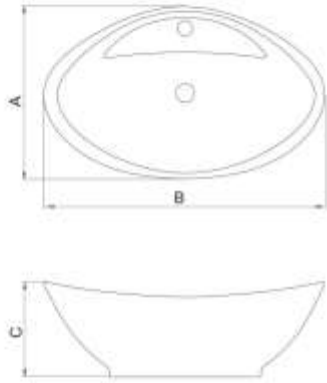

Features

420mm Countertop vessel basin
 Bench top installation
 One tap hole
 Overflow outlet

Includes

Overflow cover

	A	B	C
Size (mm)	420	420	150

LINDA

Countertop

	A	B	C
Size (mm)	400	650	135

Features

- 650mm Countertop vessel basin
- Bench top installation
- One tap hole

FLORIA

Countertop

Features

- 600mm Countertop vessel basin
- Bench top installation
- One tap hole
- Overflow outlet

	A	B	C
Size (mm)	380	600	160

VICTORIA

Countertop

	A	B	C
Size (mm)	400	600	220

Features

- 600mm Countertop vessel basin
- Bench top installation
- One tap hole
- Overflow outlet

Includes

- Overflow cover

HELENA

Countertop

Features

530mm Countertop vessel basin
Bench top installation
One tap hole

	A	B	C
Size (mm)	375	530	140

ERICA

Countertop

	A	B	C
Size (mm)	420	420	170

Features