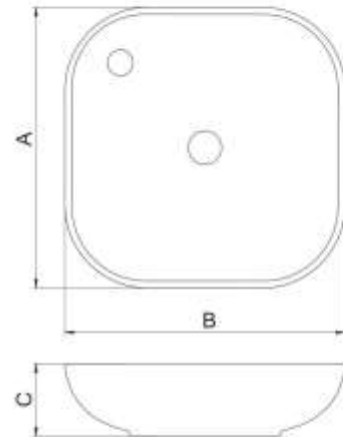

Wall Hung
Basin

Semi Countertop
Basin

Countertop
Basin

Monoblock
Toilet

Wall Hung
Toilet

VERONICA

Countertop

	A	B	C
Size (mm)	400	600	150

Features

- 600mm Countertop vessel basin
- Bench top installation
- One tap hole
- Overflow outlet

Includes

- Overflow cover

ANTHURIUM

Countertop

Features

460mm Rectangular countertop basin
Bench top installation
One tap hole

	A	B	C
Size (mm)	460	460	110

ALVAND

Semi Countertop

	A	B	C	D
Size (mm)	420	420	180	70

Features

- 420mm Semi recessed basin
- One tap hole
- Overflow outlet

Includes

- Overflow cover

ALVAND

Countertop

Features

420mm Countertop basin
Bench top installation
One tap hole
Overflow outlet

Includes

Overflow cover

	A	B	C
Size (mm)	420	420	170

SADAF