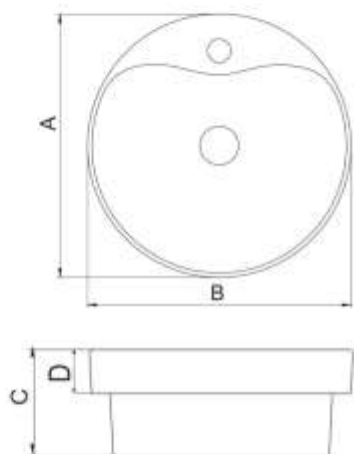

Wall Hung
Basin

Semi Countertop
Basin

Countertop
Basin

Monoblock
Toilet

Wall Hung
Toilet

VERONICA

Countertop

	A	B	C
Size (mm)	400	600	150

Features

- 600mm Countertop vessel basin
- Bench top installation
- One tap hole
- Overflow outlet

Includes

- Overflow cover

ANTHURIUM

Countertop

Features

460mm Rectangular countertop basin
Bench top installation
One tap hole

	A	B	C
Size (mm)	460	460	110

ALVAND

Semi Countertop

	A	B	C	D
Size (mm)	420	420	180	70

Features

- 420mm Semi recessed basin
- One tap hole
- Overflow outlet

Includes

- Overflow cover

ALVAND

Countertop

Features

420mm Countertop basin
Bench top installation
One tap hole
Overflow outlet

Includes

Overflow cover

	A	B	C
Size (mm)	420	420	170

SADAF