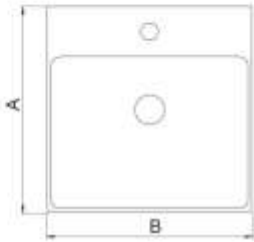

Features

- 650mm Countertop vessel basin
- Bench top installation
- One tap hole

FLORIA

Countertop

Features

- 600mm Countertop vessel basin
- Bench top installation
- One tap hole
- Overflow outlet

	A	B	C
Size (mm)	380	600	160

VICTORIA

Countertop

	A	B	C
Size (mm)	400	600	220

Features

- 600mm Countertop vessel basin
- Bench top installation
- One tap hole
- Overflow outlet

Includes

- Overflow cover

HELENA

Countertop

Features

530mm Countertop vessel basin
Bench top installation
One tap hole

	A	B	C
Size (mm)	375	530	140

ERICA

Countertop

	A	B	C
Size (mm)	420	420	170

Features

- 420mm Countertop vessel basin
- Bench top installation
- One tap hole
- Overflow outlet

Includes

- Overflow cover

ARTA

Wall Hung Basin

Features

520mm Wall hung vessel basin
One tap hole
Overflow outlet

Includes