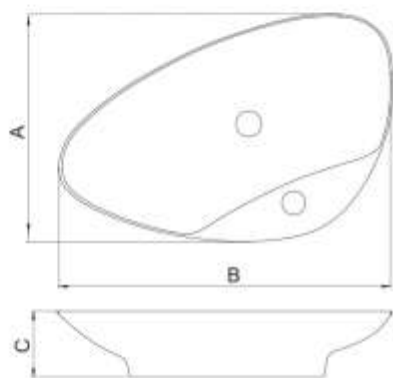

Semi Countertop

	A	B	C	D
Size (mm)	420	420	155	70

Features

- 420mm Semi recessed basin
- One tap hole
- Overflow outlet

Includes

- Overflow cover

SADAF

Countertop

Features

420mm Countertop vessel basin
 Bench top installation
 One tap hole
 Overflow outlet

Includes

Overflow cover

	A	B	C
Size (mm)	420	420	150

LINDA

Countertop

	A	B	C
Size (mm)	400	650	135

Features

- 650mm Countertop vessel basin
- Bench top installation
- One tap hole

FLORIA

Countertop

Features

- 600mm Countertop vessel basin
- Bench top installation
- One tap hole
- Overflow outlet

	A	B	C
Size (mm)	380	600	160