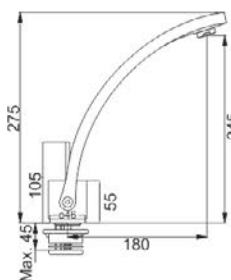

ASQUARIO

115.029.632

Mixer Taps
Type single-lever mixer
Tap Rotation: 120°

ARGON

737841

Mixer Tap
Tap Rotation: 360°

PLANAR PULL-OUT

737804