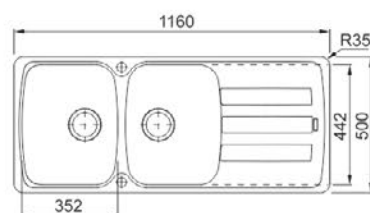

Size: 1160 x 500 mm
Bowl Depth: 200 mm
Cabinet Size: 80 cm

MARIS

MRG 621-936

Black

MRG 621-930

Grafite

MRG 621-934

Alluminium

Size: 1160 x 500 mm
Bowl Depth: 200 mm
Cabinet Size: 80 cm

ANTEA

AZG 621-260

Alluminium

AZG 621-259

Oyster

Size: 1160 x 500 mm
Bowl Depth: 200 mm
Cabinet Size: 80 cm

Kitchen Taps