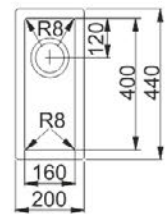

ROTONDO

ROX 610-41

Size: Ø 510
Bowl Depth: 160 mm
Cabinet Size: 60 cm

ROTONDO

RBX 610

Size: Ø 440
Bowl Depth: 170 mm
Cabinet Size: 50 cm

PLANAR 8

PEX 110-16

Size: 200 x 440 mm
Bowl Depth: 130 mm
Cabinet Size: 30 cm

ATON

ANX 110-34

Size: 370 x 430 mm
Bowl Depth: 190 mm
Cabinet Size: 45 cm

PLANAR 8

PEX 110-36-8

Size: 400 x 440 mm
Bowl Depth: 200 mm
Cabinet Size: 45 cm