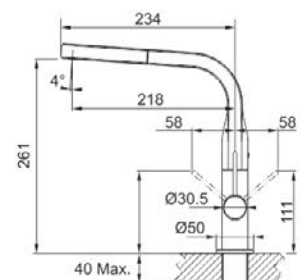

115.177.700

Mixer Taps
Spiraled, Single Lever
Tap Rotation: 360°

CAPRICE

115.177.702

Mixer Taps
Single Lever
Tap Rotation: 360°

ATLAS PULL-OUT

115-331-246

Mixer Taps
Mixer with swivel spout
Tap Rotation: 360°

ATLAS CLEAR

179-978

Mixer Taps
Dual control mixer with swivel spout
Filtered Water
Tap Rotation: 360°

SINOS PULL OUT

115.260.562

Mixer Taps
Spiraled, Single Lever
Tap Rotation: 180°

MARIS

115.392.360

115.392.368

115.392.369

115.392.370

Mixer Taps
Adjustable single jet
Tap Rotation: 360°

OLD ENGLAND

115.028.205

115.028.208

Mixer Taps
Double-lever tap
Tap Rotation: 360°