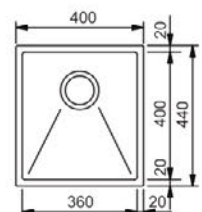

ROTONDO

ROX 610-41

Size: Ø 510
Bowl Depth: 160 mm
Cabinet Size: 60 cm

ROTONDO

RBX 610

Size: Ø 440
Bowl Depth: 170 mm
Cabinet Size: 50 cm

PLANAR 8

PEX 110-16

Size: 200 x 440 mm
Bowl Depth: 130 mm
Cabinet Size: 30 cm

ATON

ANX 110-34

Size: 370 x 430 mm
Bowl Depth: 190 mm
Cabinet Size: 45 cm

PLANAR 8

PEX 110-36-8

Size: 400 x 440 mm
Bowl Depth: 200 mm
Cabinet Size: 45 cm

PLANAR 8

PEX 110-36-9

Size: 400 x 440 mm
Bowl Depth: 200 mm
Cabinet Size: 45 cm

PLANAR 8

PEX 210-42

Size: 415 x 455 mm
Bowl Depth: 200 mm
Cabinet Size: 45 cm

PLANAR 8

PEX 110-45

Size: 490 x 440 mm
Bowl Depth: 200 mm
Cabinet Size: 60 cm

PLANAR 8

PEX 210-51

Size: 505 x 455 mm
Bowl Depth: 200 mm
Cabinet Size: 60 cm

PLANAR 8

PEX 110-72 AD

Size: 760 x 440 mm
Bowl Depth: 200 mm
Cabinet Size: 90 cm