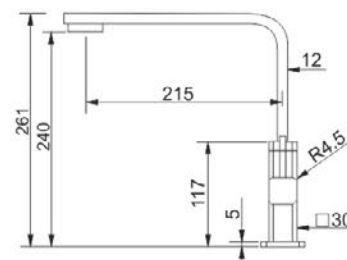

QUANTUM

738104

Mixer Taps
Swivel Spout
Tap Rotation: 360°