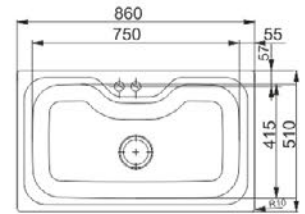

PLANAR

PPX 110-38

Size: 420 x 450 mm
Bowl Depth: 200 mm
Cabinet Size: 60 cm

PLANAR

PPX 210-44-510

Size: 440 x 470 mm
Bowl Depth: 200 mm
Cabinet Size: 45 cm

PLANAR

PPX 210-44-511

Size: 440 x 512 mm
Bowl Depth: 200 mm
Cabinet Size: 45 cm

PEAK

PKX 110-34

Size: 370 x 450 mm
Bowl Depth: 180 mm
Cabinet Size: 50 cm

FRANKE BOX

BXX 210-110-34

Size: 380 x 450 mm
Bowl Depth: 200 mm
Cabinet Size: 45 cm

ACQUARIO

ACX 610

Size: 860 x 510 mm
Bowl Depth: 230 mm
Cabinet Size: 80 cm

PLANARIO

POX 220

Size: 810 x 510 mm
Bowl Depth: 200 mm
Cabinet Size: 80 cm

Franke Box

BXX 220-110-34

Size: 740 x 450 mm
Bowl Depth: 200 mm
Cabinet Size: 80 cm

PLANAR

PPX 120

Size: 840 x 450 mm
Bowl Depth: 200 mm
Cabinet Size: 90 cm

PLANAR

PPX 220 TL

Size: 860 x 512 mm
Bowl Depth: 200 mm
Cabinet Size: 90 cm