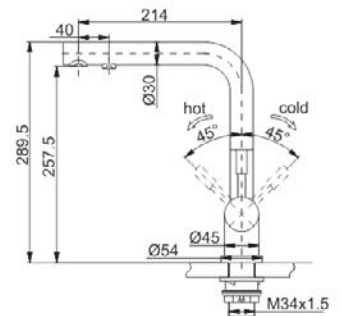

Mixer Taps
Spray: Pull-out single jet
Tap Rotation: 150°

QUANTUM

738104

Mixer Taps
Swivel Spout
Tap Rotation: 360°

HEXIS PULL-OUT

738006

Mixer Taps
Single Jet
Tap Rotation: 360°

CAPRICE PULL OUT

115.177.700

Mixer Taps
Spiraled, Single Lever
Tap Rotation: 360°

CAPRICE

115.177.702

Mixer Taps
Single Lever
Tap Rotation: 360°

ATLAS PULL-OUT

115-331-246

Mixer Taps
Mixer with swivel spout
Tap Rotation: 360°

ATLAS CLEAR

179-978

Mixer Taps
Dual control mixer with swivel spout
Filtered Water
Tap Rotation: 360°

SINOS PULL OUT

115.260.562

Mixer Taps
Spiraled, Single Lever
Tap Rotation: 180°

MARIS

115.392.360

115.392.368

115.392.369

115.392.370

Mixer Taps
Adjustable single jet
Tap Rotation: 360°

OLD ENGLAND

115.028.205

115.028.208

Mixer Taps
Double-lever tap
Tap Rotation: 360°