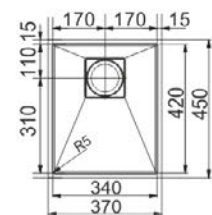

Size: 490 x 440 mm
Bowl Depth: 200 mm
Cabinet Size: 60 cm

PLANAR 8

PEX 210-51

Size: 505 x 455 mm
Bowl Depth: 200 mm
Cabinet Size: 60 cm

PLANAR 8

PEX 110-72 AD

Size: 760 x 440 mm
Bowl Depth: 200 mm
Cabinet Size: 90 cm

PLANAR

PPX 110-38

Size: 420 x 450 mm
Bowl Depth: 200 mm
Cabinet Size: 60 cm

PLANAR

PPX 210-44-510

Size: 440 x 470 mm
Bowl Depth: 200 mm
Cabinet Size: 45 cm

PLANAR

PPX 210-44-511

Size: 440 x 512 mm
Bowl Depth: 200 mm
Cabinet Size: 45 cm

PEAK

PKX 110-34

Size: 370 x 450 mm
Bowl Depth: 180 mm
Cabinet Size: 50 cm

FRANKE BOX

BXX 210-110-34

Size: 380 x 450 mm
Bowl Depth: 200 mm
Cabinet Size: 45 cm

ACQUARIO

ACX 610

Size: 860 x 510 mm
Bowl Depth: 230 mm
Cabinet Size: 80 cm

PLANARIO

POX 220

Size: 810 x 510 mm
Bowl Depth: 200 mm
Cabinet Size: 80 cm

Franke Box

BXX 220-110-34