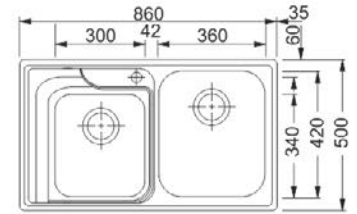

Size: 440 x 512 mm
Bowl Depth: 200 mm
Cabinet Size: 45 cm

PEAK

PKX 110-34

Size: 370 x 450 mm
Bowl Depth: 180 mm
Cabinet Size: 50 cm

FRANKE BOX

BXX 210-110-34

Size: 380 x 450 mm
Bowl Depth: 200 mm
Cabinet Size: 45 cm

ACQUARIO

ACX 610

Size: 860 x 510 mm
Bowl Depth: 230 mm
Cabinet Size: 80 cm

PLANARIO

POX 220

Size: 810 x 510 mm
Bowl Depth: 200 mm
Cabinet Size: 80 cm

Franke Box

BXX 220-110-34

Size: 740 x 450 mm
Bowl Depth: 200 mm
Cabinet Size: 80 cm

PLANAR

PPX 120

Size: 840 x 450 mm
Bowl Depth: 200 mm
Cabinet Size: 90 cm

PLANAR

PPX 220 TL

Size: 860 x 512 mm
Bowl Depth: 200 mm
Cabinet Size: 90 cm

ZODIACO

ZOX 620

Size: 860 x 500 mm
Bowl Depth: 195/187 mm
Cabinet Size: 80 cm

GALASSIA

GAX 120

Size: 830 x 450 mm
Bowl Depth: 190/170 mm
Cabinet Size: 90 cm

GALASSIA

GAX 621 (L & R)