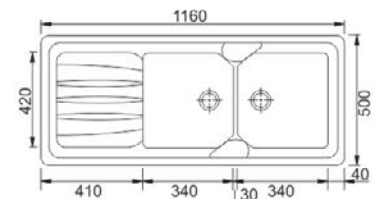

CALYPSO

COG 621-210

COG 621-389

Size: 1160 x 500 mm
Bowl Depth: 200 mm
Cabinet Size: 80 cm