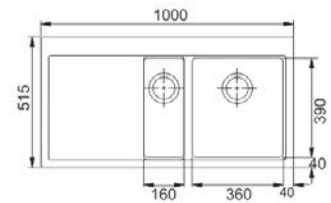

KBG 110-34-824

Size: 367 x 460 mm
Bowl Depth: 213 mm
Cabinet Size: 45 cm

KUBUS

KBG 110-50-818

KBG 110-50-819

KBG 110-50-817

Size: 540 x 440 mm
Bowl Depth: 200 mm
Cabinet Size: 60 cm

ACQUARIO LINE

ACG 610-86-962

ACG 610-86-966

Size: 860 x 500 mm
Bowl Depth: 226 mm
Cabinet Size: 80 cm

MARIS

MRG 620-927

MRG 620-928

MRG 620-929

Size: 860 x 500 mm
 Bowl Depth: 200 mm
 Cabinet Size: 80 cm

MYTHOS FUSION

MTF 651-992 (R)

MTF 651-981 (L)

MTF 651-977 (R)

MTF 651-988 (L)

Size: 1000 x 515 mm
 Bowl Depth: 214/153 mm
 Cabinet Size: 60 cm

CALYPSO

COG 621-210