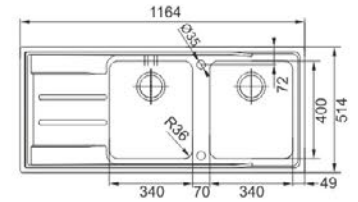

NEX 221 (R)

Stainless Steel

Size: 1164 x 514 mm

Bowl Depth: 200 mm

Cabinet Size: 80cm

IMPACT

IMX 621

Stainless Steel

IMT 621

Microdecor

Size: 1160 x 510 mm

Bowl Depth: 200 mm

Cabinet Size: 80 cm

ATON

ANX 221 (L & R)

Size: 1164 x 514 mm
Bowl Depth: 190 mm
Cabinet Size: 80 cm

SINOS

SNX 221 (L & R)

Size: 1120 x 500 mm
Bowl Depth: 175 mm
Cabinet Size: 80 cm

PLANAR

PPX 251 B (L & R)

Size: 1000 x 512 mm
Bowl Depth: 200/155 mm
Cabinet Size: 60 cm

KUBUS

KBV 651 B (L)

KBV 651 W (L & R)

Size: 1000 x 530 mm
Bowl Depth: 175/120 mm
Cabinet Size: 60 cm

GALASSIA

CPXP 671

Size: 1325 x 500 mm
Bowl Depth: 175/130/175 mm
Cabinet Size: 100 cm

Sink Faragranit

SINK STYLE OPTIONS

Inset: The frame of an inset sink sits on top of the worksurface.