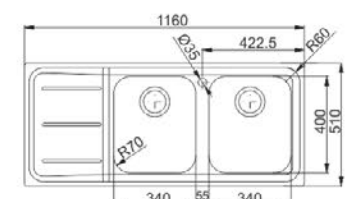

Cabinet Size: 80 cm

NEPTUNE PLUS

NPX 621 (R)

Stainless Steel

Size: 1160 x 510 mm

Bowl Depth: 200 mm

Cabinet Size: 80 cm

NEPTUNE FILOTOP

NEX 221 (R)

Stainless Steel

Size: 1164 x 514 mm

Bowl Depth: 200 mm

Cabinet Size: 80cm

IMPACT

IMX 621

Stainless Steel

IMT 621

Microdecor

Size: 1160 x 510 mm

Bowl Depth: 200 mm

Cabinet Size: 80 cm

ATON

ANX 221 (L & R)

Size: 1164 x 514 mm
Bowl Depth: 190 mm
Cabinet Size: 80 cm

SINOS

SNX 221 (L & R)

Size: 1120 x 500 mm
Bowl Depth: 175 mm
Cabinet Size: 80 cm

PLANAR

PPX 251 B (L & R)

Size: 1000 x 512 mm
Bowl Depth: 200/155 mm
Cabinet Size: 60 cm

KUBUS

KBV 651 B (L)