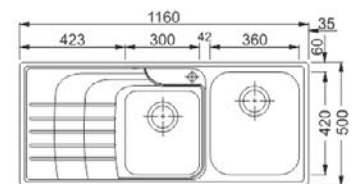

ACQUARIO

ACX 610

Size: 860 x 510 mm
Bowl Depth: 230 mm
Cabinet Size: 80 cm

PLANARIO

POX 220

Size: 810 x 510 mm
Bowl Depth: 200 mm
Cabinet Size: 80 cm

Franke Box

BXX 220-110-34

ZODIACO

ZOX 620

Size: 860 x 500 mm
Bowl Depth: 195/187 mm
Cabinet Size: 80 cm

GALASSIA

GAX 120

Size: 830 x 450 mm
Bowl Depth: 190/170 mm
Cabinet Size: 90 cm

GALASSIA

GAX 621 (L & R)

Size: 1160 x 500 mm
Bowl Depth: 205/185 mm
Cabinet Size: 90 cm

ZODIACO

ZOX 621 (L & R)

ZOT 621 (L)

Size: 1160 x 500 mm
Bowl Depth: 195/187 mm
Cabinet Size: 80 cm

ONDA LINE

OLX 621

OLL 621

Size: 1160 x 500 mm
Bowl Depth: 175 mm
Cabinet Size: 80 cm

ONDA

ONX 621

Stainless Steel

ONL 621

Decor

Size: 1160 x 500 mm

Bowl Depth: 175 mm