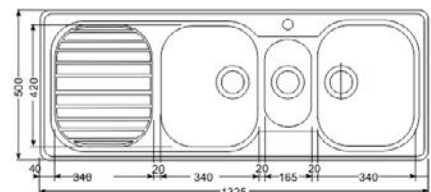

Cabinet Size: 80 cm

NEPTUNE PLUS

NPX 621 (R)

Stainless Steel

Size: 1160 x 510 mm

Bowl Depth: 200 mm

Cabinet Size: 80 cm

NEPTUNE FILOTOP

IMT 621

Microdecor

Size: 1160 x 510 mm

Bowl Depth: 200 mm

Cabinet Size: 80 cm

ATON

ANX 221 (L & R)

Size: 1164 x 514 mm
Bowl Depth: 190 mm
Cabinet Size: 80 cm

SINOS

SNX 221 (L & R)

Size: 1120 x 500 mm
Bowl Depth: 175 mm
Cabinet Size: 80 cm

PLANAR

PPX 251 B (L & R)

Size: 1000 x 512 mm
Bowl Depth: 200/155 mm
Cabinet Size: 60 cm

KUBUS

KBV 651 B (L)

KBV 651 W (L & R)

Size: 1000 x 530 mm
Bowl Depth: 175/120 mm
Cabinet Size: 60 cm

GALASSIA

CPXP 671

Size: 1325 x 500 mm
Bowl Depth: 175/130/175 mm
Cabinet Size: 100 cm

Sink Faragranit

SINK STYLE OPTIONS

Inset: The frame of an inset sink sits on top of the worksurface.