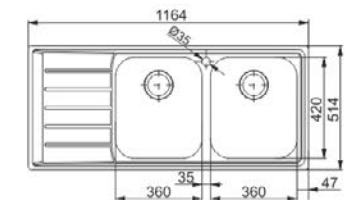

Cabinet Size: 80 cm

NEPTUNE

NEX 621 (R)

Stainless Steel

NET 621 (L & R)

Microdecor

Size: 1160 x 510 mm

Bowl Depth: 200 mm

Cabinet Size: 80 cm

NEPTUNE PLUS

NPX 621 (R)

Stainless Steel

Size: 1160 x 510 mm

Bowl Depth: 200 mm

Cabinet Size: 80 cm

NEPTUNE FILOTOP

NEX 221 (R)

Stainless Steel

Size: 1164 x 514 mm

Bowl Depth: 200 mm

Cabinet Size: 80cm

IMPACT

IMX 621

Stainless Steel

IMT 621

Microdecor

Size: 1160 x 510 mm

Bowl Depth: 200 mm

Cabinet Size: 80 cm

ATON

ANX 221 (L & R)

Size: 1164 x 514 mm
Bowl Depth: 190 mm
Cabinet Size: 80 cm