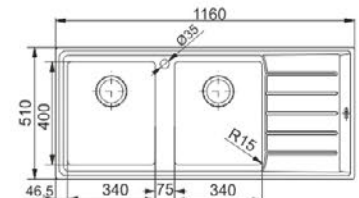

Cabinet Size: 80 cm

NEPTUNE

NEX 621 (R)

Stainless Steel

NET 621 (L & R)

Microdecor

Size: 1160 x 510 mm

Bowl Depth: 200 mm

Cabinet Size: 80 cm

NEPTUNE PLUS

NPX 621 (R)

Stainless Steel

Size: 1160 x 510 mm

Bowl Depth: 200 mm

Cabinet Size: 80 cm

NEPTUNE FILOTOP

NEX 221 (R)

Stainless Steel

Size: 1164 x 514 mm

Bowl Depth: 200 mm

Cabinet Size: 80cm

IMPACT

IMX 621

Stainless Steel

IMT 621

Microdecor

Size: 1160 x 510 mm

Bowl Depth: 200 mm

Cabinet Size: 80 cm

ATON

ANX 221 (L & R)

Size: 1164 x 514 mm
Bowl Depth: 190 mm
Cabinet Size: 80 cm