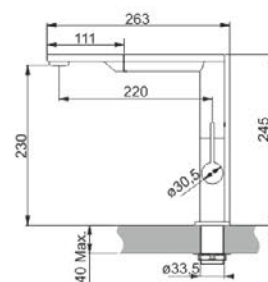

Mixer Taps
Spray: Pull-out single jet
Tap Rotation: 150°

QUANTUM

738104

Mixer Taps
Swivel Spout
Tap Rotation: 360°

HEXIS PULL-OUT

738006

Mixer Taps
Single Jet
Tap Rotation: 360°

CAPRICE PULL OUT