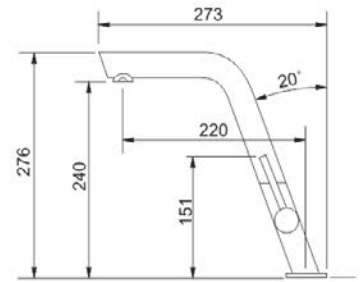

115.177.700

Mixer Taps
Spiraled, Single Lever
Tap Rotation: 360°

CAPRICE

115.177.702

Mixer Taps
Single Lever
Tap Rotation: 360°

ATLAS PULL-OUT

115-331-246

Mixer Taps
Mixer with swivel spout
Tap Rotation: 360°

ATLAS CLEAR

179-978

Mixer Taps
Dual control mixer with swivel spout
Filtered Water
Tap Rotation: 360°

SINOS PULL OUT

115.260.562

Mixer Taps
Spiraled, Single Lever
Tap Rotation: 180°

MARIS

115.392.360