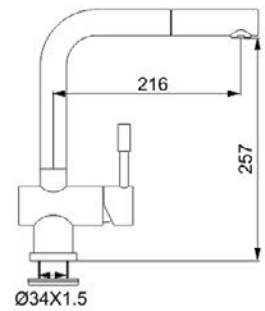

115.177.700

Mixer Taps
Spiraled, Single Lever
Tap Rotation: 360°

CAPRICE

115.177.702

Mixer Taps
Single Lever
Tap Rotation: 360°

ATLAS PULL-OUT

115-331-246

Mixer Taps
Mixer with swivel spout
Tap Rotation: 360°