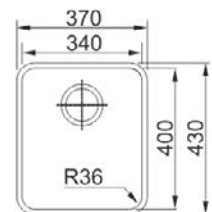

ROTONDO

ROX 610-41

Size: Ø 510
Bowl Depth: 160 mm
Cabinet Size: 60 cm

ROTONDO

RBX 610

Size: Ø 440
Bowl Depth: 170 mm
Cabinet Size: 50 cm

PLANAR 8

PEX 110-16

Size: 200 x 440 mm
Bowl Depth: 130 mm
Cabinet Size: 30 cm

ATON

ANX 110-34

Size: 370 x 430 mm
Bowl Depth: 190 mm
Cabinet Size: 45 cm

PLANAR 8

PEX 110-36-8

Size: 400 x 440 mm
Bowl Depth: 200 mm
Cabinet Size: 45 cm

PLANAR 8

PEX 110-36-9

Size: 400 x 440 mm
Bowl Depth: 200 mm
Cabinet Size: 45 cm

PLANAR 8

PEX 210-42

Size: 415 x 455 mm
Bowl Depth: 200 mm
Cabinet Size: 45 cm

PLANAR 8

PEX 110-45

Size: 490 x 440 mm
Bowl Depth: 200 mm
Cabinet Size: 60 cm

PLANAR 8

PEX 210-51

Size: 505 x 455 mm
Bowl Depth: 200 mm
Cabinet Size: 60 cm

PLANAR 8

PEX 110-72 AD

Size: 760 x 440 mm
Bowl Depth: 200 mm
Cabinet Size: 90 cm