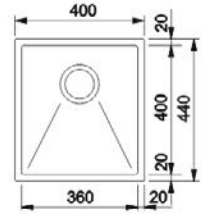

ROTONDO

ROX 610-41

Size: Ø 510
Bowl Depth: 160 mm
Cabinet Size: 60 cm

ROTONDO

RBX 610

Size: Ø 440
Bowl Depth: 170 mm
Cabinet Size: 50 cm

PLANAR 8

PEX 110-16

Size: 200 x 440 mm
Bowl Depth: 130 mm
Cabinet Size: 30 cm

ATON

ANX 110-34

Size: 370 x 430 mm
Bowl Depth: 190 mm
Cabinet Size: 45 cm

PLANAR 8

PEX 110-36-8

Size: 400 x 440 mm
Bowl Depth: 200 mm
Cabinet Size: 45 cm

PLANAR 8

PEX 110-36-9

Size: 400 x 440 mm
Bowl Depth: 200 mm
Cabinet Size: 45 cm

PLANAR 8

PEX 210-42

Size: 415 x 455 mm
Bowl Depth: 200 mm
Cabinet Size: 45 cm

PLANAR 8

PEX 110-45

Size: 490 x 440 mm
Bowl Depth: 200 mm
Cabinet Size: 60 cm

PLANAR 8

PEX 210-51

Size: 505 x 455 mm
Bowl Depth: 200 mm
Cabinet Size: 60 cm

PLANAR 8

PEX 110-72 AD

Size: 760 x 440 mm
Bowl Depth: 200 mm
Cabinet Size: 90 cm