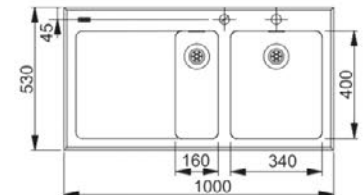

ACQUARIO

ACX 610

Size: 860 x 510 mm
Bowl Depth: 230 mm
Cabinet Size: 80 cm

PLANARIO

POX 220

Size: 810 x 510 mm
Bowl Depth: 200 mm
Cabinet Size: 80 cm

Franke Box

BXX 220-110-34

IMT 621

Microdecor

Size: 1160 x 510 mm

Bowl Depth: 200 mm

Cabinet Size: 80 cm

ATON

ANX 221 (L & R)

Size: 1164 x 514 mm
Bowl Depth: 190 mm
Cabinet Size: 80 cm

SINOS

SNX 221 (L & R)

Size: 1120 x 500 mm
Bowl Depth: 175 mm
Cabinet Size: 80 cm

PLANAR

PPX 251 B (L & R)

Size: 1000 x 512 mm
Bowl Depth: 200/155 mm
Cabinet Size: 60 cm

KUBUS

KBV 651 B (L)

KBV 651 W (L & R)

Size: 1000 x 530 mm
Bowl Depth: 175/120 mm
Cabinet Size: 60 cm

GALASSIA

CPXP 671

Size: 1325 x 500 mm
Bowl Depth: 175/130/175 mm
Cabinet Size: 100 cm

Sink Faragranit

SINK STYLE OPTIONS

Inset: The frame of an inset sink sits on top of the worksurface.