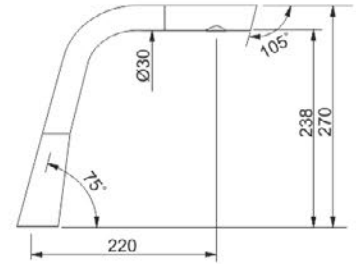

CAPRICE PULL OUT

115.177.700

Mixer Taps
Spiraled, Single Lever
Tap Rotation: 360°