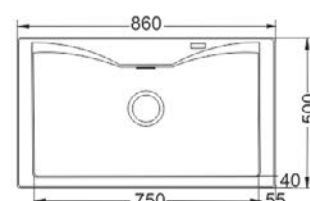

KBV 651 W (L & R)

Size: 1000 x 530 mm
Bowl Depth: 175/120 mm
Cabinet Size: 60 cm

GALASSIA

CPXP 671

Size: 1325 x 500 mm
Bowl Depth: 175/130/175 mm
Cabinet Size: 100 cm

Sink Faragranit

SINK STYLE OPTIONS

Inset: The frame of an inset sink sits on top of the worksurface.

SUMMIT CARON

SRG 610-D702

Size: Ø 444
Bowl Depth: 185 mm
Cabinet Size: 45 cm

KUBUS

KBG 110-34-823

KBG 110-34-822

KBG 110-34-864

KBG 110-34-820

KBG 110-34-824

Size: 367 x 460 mm
Bowl Depth: 213 mm
Cabinet Size: 45 cm

KUBUS

KBG 110-50-818

KBG 110-50-819

KBG 110-50-817

Size: 540 x 440 mm
Bowl Depth: 200 mm
Cabinet Size: 60 cm

ACQUARIO LINE

ACG 610-86-962

ACG 610-86-966

Size: 860 x 500 mm
Bowl Depth: 226 mm
Cabinet Size: 80 cm

MARIS

MRG 620-927

MRG 620-928

MRG 620-929

Size: 860 x 500 mm
 Bowl Depth: 200 mm
 Cabinet Size: 80 cm