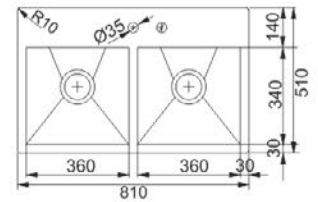

Size: 490 x 440 mm
Bowl Depth: 200 mm
Cabinet Size: 60 cm

PLANAR 8

PEX 210-51

Size: 505 x 455 mm
Bowl Depth: 200 mm
Cabinet Size: 60 cm

PLANAR 8

PEX 110-72 AD

Size: 760 x 440 mm
Bowl Depth: 200 mm
Cabinet Size: 90 cm

Size: 440 x 512 mm
Bowl Depth: 200 mm
Cabinet Size: 45 cm

PEAK

PKX 110-34

Size: 370 x 450 mm
Bowl Depth: 180 mm
Cabinet Size: 50 cm

FRANKE BOX

BXX 210-110-34

Size: 380 x 450 mm
Bowl Depth: 200 mm
Cabinet Size: 45 cm

ACQUARIO

ACX 610

Size: 860 x 510 mm
Bowl Depth: 230 mm
Cabinet Size: 80 cm

PLANARIO

POX 220

Size: 810 x 510 mm
Bowl Depth: 200 mm
Cabinet Size: 80 cm

Franke Box

BXX 220-110-34

Size: 740 x 450 mm
Bowl Depth: 200 mm
Cabinet Size: 80 cm

PLANAR

PPX 120

Size: 840 x 450 mm
Bowl Depth: 200 mm
Cabinet Size: 90 cm

PLANAR

PPX 220 TL

Size: 860 x 512 mm
Bowl Depth: 200 mm
Cabinet Size: 90 cm