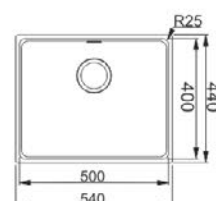

KBV 651 W (L & R)

Size: 1000 x 530 mm
Bowl Depth: 175/120 mm
Cabinet Size: 60 cm

GALASSIA

CPXP 671

Size: 1325 x 500 mm
Bowl Depth: 175/130/175 mm
Cabinet Size: 100 cm

Sink Faragranit

SINK STYLE OPTIONS

Inset: The frame of an inset sink sits on top of the worksurface.

SUMMIT CARON

SRG 610-D702

Size: Ø 444
Bowl Depth: 185 mm
Cabinet Size: 45 cm

KUBUS

KBG 110-34-823

KBG 110-34-822

KBG 110-34-864

KBG 110-34-820

KBG 110-34-824

Size: 367 x 460 mm
Bowl Depth: 213 mm
Cabinet Size: 45 cm

KUBUS

KBG 110-50-818

KBG 110-50-819

KBG 110-50-817

Size: 540 x 440 mm
Bowl Depth: 200 mm
Cabinet Size: 60 cm

ACQUARIO LINE

ACG 610-86-962

ACG 610-86-966

Size: 860 x 500 mm
Bowl Depth: 226 mm
Cabinet Size: 80 cm

MARIS

MRG 620-927

MRG 620-928

MRG 620-929

Size: 860 x 500 mm
 Bowl Depth: 200 mm
 Cabinet Size: 80 cm