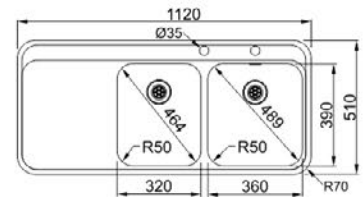

NEX 221 (R)

Stainless Steel

Size: 1164 x 514 mm

Bowl Depth: 200 mm

Cabinet Size: 80cm

IMPACT

IMX 621

Stainless Steel

IMT 621

Microdecor

Size: 1160 x 510 mm

Bowl Depth: 200 mm

Cabinet Size: 80 cm

ATON

ANX 221 (L & R)

Size: 1164 x 514 mm
Bowl Depth: 190 mm
Cabinet Size: 80 cm

SINOS

SNX 221 (L & R)

Size: 1120 x 500 mm
Bowl Depth: 175 mm
Cabinet Size: 80 cm

PLANAR

PPX 251 B (L & R)

Size: 1000 x 512 mm
Bowl Depth: 200/155 mm
Cabinet Size: 60 cm

KUBUS

KBV 651 B (L)

KBV 651 W (L & R)

Size: 1000 x 530 mm
Bowl Depth: 175/120 mm
Cabinet Size: 60 cm

GALASSIA

CPXP 671

Size: 1325 x 500 mm
Bowl Depth: 175/130/175 mm
Cabinet Size: 100 cm

Sink Faragranit

SINK STYLE OPTIONS

Inset: The frame of an inset sink sits on top of the worksurface.