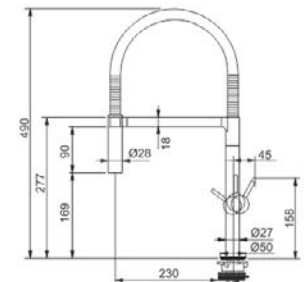

115.392.368

115.392.369

115.392.370

Mixer Taps
Adjustable single jet
Tap Rotation: 360°

OLD ENGLAND

115.028.205

115.028.208

Mixer Taps
Double-lever tap
Tap Rotation: 360°

MAXXIS DOCCIA

115.150.260

Mixer Taps
Pull-out Double Jet
Tap Rotation: 360°

PLANARIO

738100

Mixer Taps
Single jet
Tap Rotation: 360°

MATRIX

115.029.626

Mixer Taps
Pullout Single Jet
Tap Rotation: 120°

PLANAR & SEMI-PRO

737943

Mixer Taps
Single Jet
Tap Rotation: 360°

LOUNGE PULL OUT

115.177.706

Mixer Taps
Spiraled, Single Lever
Moving Hand Spray Spiral
Tap Rotation: 360°