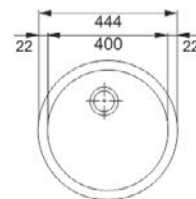

KBV 651 W (L & R)

Size: 1000 x 530 mm
Bowl Depth: 175/120 mm
Cabinet Size: 60 cm

GALASSIA

CPXP 671

Size: 1325 x 500 mm
Bowl Depth: 175/130/175 mm
Cabinet Size: 100 cm

Sink Faragranit

SINK STYLE OPTIONS

Inset: The frame of an inset sink sits on top of the worksurface.

SUMMIT CARON

SRG 610-D702

Size: Ø 444
Bowl Depth: 185 mm
Cabinet Size: 45 cm

KUBUS

KBG 110-34-823

KBG 110-34-822

KBG 110-34-864

KBG 110-34-820

KBG 110-34-824

Size: 367 x 460 mm
Bowl Depth: 213 mm
Cabinet Size: 45 cm

KUBUS

KBG 110-50-818

KBG 110-50-819

KBG 110-50-817

Size: 540 x 440 mm
Bowl Depth: 200 mm
Cabinet Size: 60 cm

ACQUARIO LINE