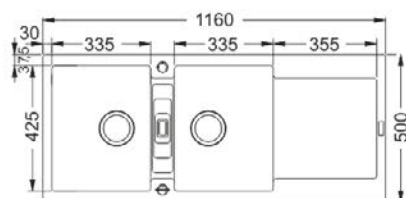

Size: 1160 x 500 mm
Bowl Depth: 200 mm
Cabinet Size: 80 cm