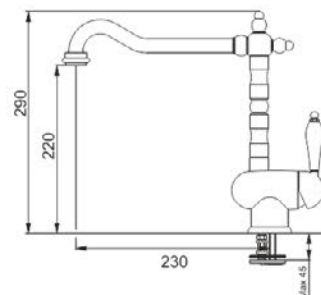

ATLAS CLEAR

179-978

Mixer Taps
Dual control mixer with swivel spout
Filtered Water
Tap Rotation: 360°

SINOS PULL OUT

115.260.562

Mixer Taps
Spiraled, Single Lever
Tap Rotation: 180°

MARIS

115.392.360

115.392.368

115.392.369

115.392.370

Mixer Taps
Adjustable single jet
Tap Rotation: 360°

OLD ENGLAND

115.028.205

115.028.208

Mixer Taps
Double-lever tap
Tap Rotation: 360°

MAXXIS DOCCIA

115.150.260

Mixer Taps
Pull-out Double Jet
Tap Rotation: 360°

PLANARIO

738100

Mixer Taps
Single jet
Tap Rotation: 360°

MATRIX

115.029.626