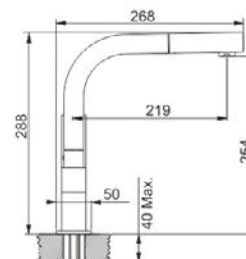

ASQUARIO

115.029.632

Mixer Taps
Type single-lever mixer
Tap Rotation: 120°

ARGON

737841

Mixer Tap
Tap Rotation: 360°

PLANAR PULL-OUT

737804