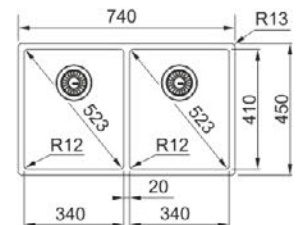

Size: 440 x 512 mm
Bowl Depth: 200 mm
Cabinet Size: 45 cm

PEAK

PKX 110-34

Size: 370 x 450 mm
Bowl Depth: 180 mm
Cabinet Size: 50 cm

FRANKE BOX

BXX 210-110-34

Size: 380 x 450 mm
Bowl Depth: 200 mm
Cabinet Size: 45 cm

ACQUARIO

ACX 610

Size: 860 x 510 mm
Bowl Depth: 230 mm
Cabinet Size: 80 cm

PLANARIO

POX 220

Size: 810 x 510 mm
Bowl Depth: 200 mm
Cabinet Size: 80 cm

Franke Box

BXX 220-110-34

Size: 740 x 450 mm
Bowl Depth: 200 mm
Cabinet Size: 80 cm

PLANAR

PPX 120

Size: 840 x 450 mm
Bowl Depth: 200 mm
Cabinet Size: 90 cm

PLANAR

PPX 220 TL

Size: 860 x 512 mm
Bowl Depth: 200 mm
Cabinet Size: 90 cm

ZODIACO

ZOX 620

Size: 860 x 500 mm
Bowl Depth: 195/187 mm
Cabinet Size: 80 cm

GALASSIA

GAX 120

Size: 830 x 450 mm
Bowl Depth: 190/170 mm
Cabinet Size: 90 cm

GALASSIA

GAX 621 (L & R)