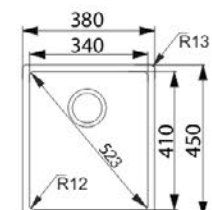

Size: 490 x 440 mm
Bowl Depth: 200 mm
Cabinet Size: 60 cm

PLANAR 8

PEX 210-51

Size: 505 x 455 mm
Bowl Depth: 200 mm
Cabinet Size: 60 cm

PLANAR 8

PEX 110-72 AD

Size: 760 x 440 mm
Bowl Depth: 200 mm
Cabinet Size: 90 cm

PLANAR

PPX 110-38

Size: 420 x 450 mm
Bowl Depth: 200 mm
Cabinet Size: 60 cm

PLANAR

PPX 210-44-510

Size: 440 x 470 mm
Bowl Depth: 200 mm
Cabinet Size: 45 cm

PLANAR

PPX 210-44-511

Size: 440 x 512 mm
Bowl Depth: 200 mm
Cabinet Size: 45 cm

PEAK

PKX 110-34

Size: 370 x 450 mm
Bowl Depth: 180 mm
Cabinet Size: 50 cm

FRANKE BOX

BXX 210-110-34

Size: 380 x 450 mm
Bowl Depth: 200 mm
Cabinet Size: 45 cm

ACQUARIO

ACX 610

Size: 860 x 510 mm
Bowl Depth: 230 mm
Cabinet Size: 80 cm

PLANARIO

POX 220

Size: 810 x 510 mm
Bowl Depth: 200 mm
Cabinet Size: 80 cm

Franke Box

BXX 220-110-34