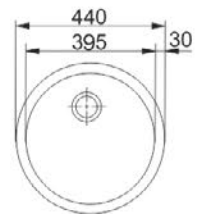

ROTONDO

ROX 610-41

Size: Ø 510
Bowl Depth: 160 mm
Cabinet Size: 60 cm

ROTONDO

RBX 610

Size: Ø 440
Bowl Depth: 170 mm
Cabinet Size: 50 cm

PLANAR 8

PEX 110-16

Size: 200 x 440 mm
Bowl Depth: 130 mm
Cabinet Size: 30 cm

ATON

ANX 110-34

Size: 370 x 430 mm
Bowl Depth: 190 mm
Cabinet Size: 45 cm

PLANAR 8

PEX 110-36-8

Size: 400 x 440 mm
Bowl Depth: 200 mm
Cabinet Size: 45 cm

PLANAR 8

PEX 110-36-9

Size: 400 x 440 mm
Bowl Depth: 200 mm
Cabinet Size: 45 cm

PLANAR 8

PEX 210-42

Size: 415 x 455 mm
Bowl Depth: 200 mm
Cabinet Size: 45 cm

PLANAR 8

PEX 110-45

Size: 490 x 440 mm
Bowl Depth: 200 mm
Cabinet Size: 60 cm

PLANAR 8

PEX 210-51

Size: 505 x 455 mm
Bowl Depth: 200 mm
Cabinet Size: 60 cm

PLANAR 8

PEX 110-72 AD

Size: 760 x 440 mm
Bowl Depth: 200 mm
Cabinet Size: 90 cm