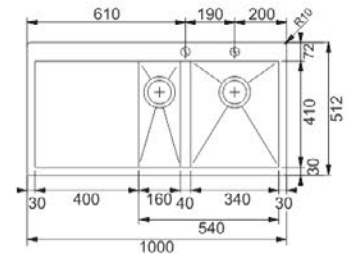

Size: 440 x 512 mm
Bowl Depth: 200 mm
Cabinet Size: 45 cm

PEAK

PKX 110-34

Size: 370 x 450 mm
Bowl Depth: 180 mm
Cabinet Size: 50 cm

FRANKE BOX

BXX 210-110-34

Size: 380 x 450 mm
Bowl Depth: 200 mm
Cabinet Size: 45 cm

IMT 621

Microdecor

Size: 1160 x 510 mm

Bowl Depth: 200 mm

Cabinet Size: 80 cm

ATON

ANX 221 (L & R)

Size: 1164 x 514 mm
Bowl Depth: 190 mm
Cabinet Size: 80 cm

SINOS

SNX 221 (L & R)

Size: 1120 x 500 mm
Bowl Depth: 175 mm
Cabinet Size: 80 cm

PLANAR

PPX 251 B (L & R)

Size: 1000 x 512 mm
Bowl Depth: 200/155 mm
Cabinet Size: 60 cm

KUBUS

KBV 651 B (L)

KBV 651 W (L & R)

Size: 1000 x 530 mm
Bowl Depth: 175/120 mm
Cabinet Size: 60 cm

GALASSIA

CPXP 671

Size: 1325 x 500 mm
Bowl Depth: 175/130/175 mm
Cabinet Size: 100 cm

Sink Faragranit

SINK STYLE OPTIONS

Inset: The frame of an inset sink sits on top of the worksurface.