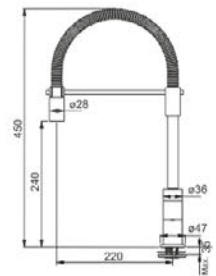

115.392.368

115.392.369

115.392.370

Mixer Taps
Adjustable single jet
Tap Rotation: 360°

OLD ENGLAND

115.028.205

115.028.208

Mixer Taps
Double-lever tap
Tap Rotation: 360°

MAXXIS DOCCIA

115.150.260

Mixer Taps
Pull-out Double Jet
Tap Rotation: 360°

PLANARIO

738100

Mixer Taps
Single jet
Tap Rotation: 360°

MATRIX

115.029.626

Mixer Taps
Pullout Single Jet
Tap Rotation: 120°

PLANAR & SEMI-PRO

737943

Mixer Taps
Single Jet
Tap Rotation: 360°

LOUNGE PULL OUT

115.177.706

Mixer Taps
Spiraled, Single Lever
Moving Hand Spray Spiral
Tap Rotation: 360°