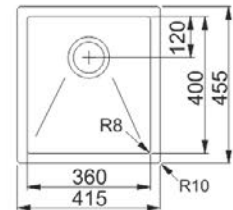

Size: 200 x 440 mm
Bowl Depth: 130 mm
Cabinet Size: 30 cm

ATON

ANX 110-34

Size: 370 x 430 mm
Bowl Depth: 190 mm
Cabinet Size: 45 cm

PLANAR 8

PEX 110-36-8

Size: 400 x 440 mm
Bowl Depth: 200 mm
Cabinet Size: 45 cm

PLANAR 8

PEX 110-36-9

Size: 400 x 440 mm
Bowl Depth: 200 mm
Cabinet Size: 45 cm

PLANAR 8

PEX 210-42

Size: 415 x 455 mm
Bowl Depth: 200 mm
Cabinet Size: 45 cm

PLANAR 8

PEX 110-45

Size: 490 x 440 mm
Bowl Depth: 200 mm
Cabinet Size: 60 cm

PLANAR 8

PEX 210-51

Size: 505 x 455 mm
Bowl Depth: 200 mm
Cabinet Size: 60 cm

PLANAR 8

PEX 110-72 AD

Size: 760 x 440 mm
Bowl Depth: 200 mm
Cabinet Size: 90 cm

Size: 440 x 512 mm
Bowl Depth: 200 mm
Cabinet Size: 45 cm

PEAK

PKX 110-34

Size: 370 x 450 mm
Bowl Depth: 180 mm
Cabinet Size: 50 cm

FRANKE BOX

BXX 210-110-34

Size: 380 x 450 mm
Bowl Depth: 200 mm
Cabinet Size: 45 cm