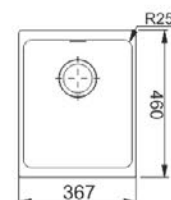

KBV 651 W (L & R)

Size: 1000 x 530 mm
Bowl Depth: 175/120 mm
Cabinet Size: 60 cm

GALASSIA

CPXP 671

Size: 1325 x 500 mm
Bowl Depth: 175/130/175 mm
Cabinet Size: 100 cm

Sink Faragranit

SINK STYLE OPTIONS

Inset: The frame of an inset sink sits on top of the worksurface.

SUMMIT CARON

SRG 610-D702

Size: Ø 444
Bowl Depth: 185 mm
Cabinet Size: 45 cm

KUBUS

KBG 110-34-823

KBG 110-34-822

KBG 110-34-864

KBG 110-34-820

KBG 110-34-824

Size: 367 x 460 mm
Bowl Depth: 213 mm
Cabinet Size: 45 cm

KUBUS

KBG 110-50-818

KBG 110-50-819

KBG 110-50-817

Size: 540 x 440 mm
Bowl Depth: 200 mm
Cabinet Size: 60 cm

ACQUARIO LINE

ACG 610-86-962

ACG 610-86-966

Size: 860 x 500 mm
Bowl Depth: 226 mm
Cabinet Size: 80 cm

MARIS

MRG 620-927

MRG 620-928

MRG 620-929

Size: 860 x 500 mm
 Bowl Depth: 200 mm
 Cabinet Size: 80 cm