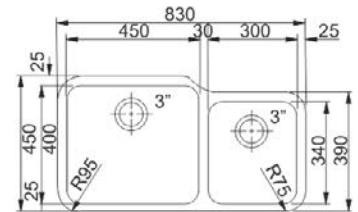

ACQUARIO

ACX 610

Size: 860 x 510 mm
Bowl Depth: 230 mm
Cabinet Size: 80 cm

PLANARIO

POX 220

Size: 810 x 510 mm
Bowl Depth: 200 mm
Cabinet Size: 80 cm

Franke Box

BXX 220-110-34

Size: 740 x 450 mm
Bowl Depth: 200 mm
Cabinet Size: 80 cm

PLANAR

PPX 120

Size: 840 x 450 mm
Bowl Depth: 200 mm
Cabinet Size: 90 cm

PLANAR

PPX 220 TL

Size: 860 x 512 mm
Bowl Depth: 200 mm
Cabinet Size: 90 cm

ZODIACO

ZOX 620

Size: 860 x 500 mm
Bowl Depth: 195/187 mm
Cabinet Size: 80 cm

GALASSIA

GAX 120

Size: 830 x 450 mm
Bowl Depth: 190/170 mm
Cabinet Size: 90 cm

GALASSIA

GAX 621 (L & R)

Size: 1160 x 500 mm
Bowl Depth: 205/185 mm
Cabinet Size: 90 cm

ZODIACO

ZOX 621 (L & R)

ZOT 621 (L)

Size: 1160 x 500 mm
Bowl Depth: 195/187 mm
Cabinet Size: 80 cm

ONDA LINE

OLX 621

OLL 621