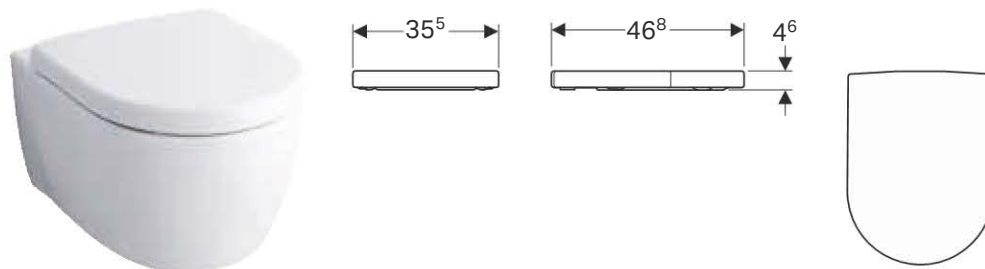

Art. no.	Surface / colour	B [cm]	H [cm]	T [cm]
500.422.01.1	white	35.5	40.5	56

To order additionally

- WC seat

Can be combined with

- Geberit iCon Square WC seat → p. 102

WC seats

Geberit iCon WC seat

Characteristics

- Overlapping WC lid

Technical data

Material	Duroplast

Art. no.	Surface / colour	Soft-closing mechanism	Fastening	Hinge material
500.430.01.1	white	no	from below	Stainless steel
500.431.01.1	white	yes	from above	Brass chrome-plated

Can be combined with

- Geberit Smyle wall-hung WC, washdown, opening for wall mounting, Rimfree → p. 127
- Geberit iCon floor-standing WC, washdown, back-to-wall, Rimfree → p. 98
- Geberit iCon Square floor-standing WC for close-coupled exposed cistern, washdown, Rimfree → p. 99
- Geberit iCon floor-standing WC for close-coupled exposed cistern, washdown, Rimfree → p. 98