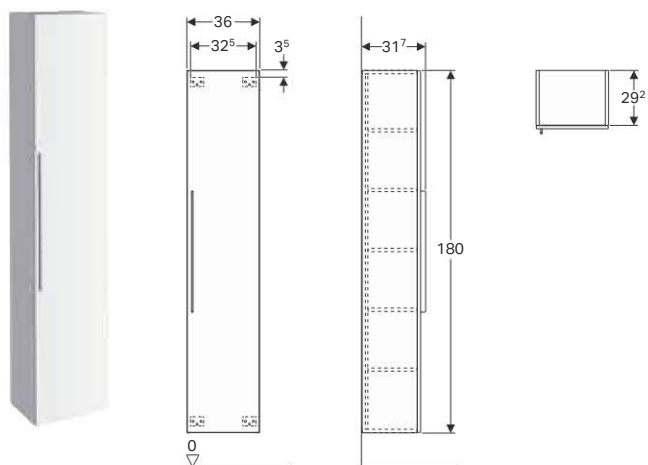

Side cabinets

Geberit iCon tall cabinet with one door

Characteristics

- Wall-hung
- With one door
- Opening via handle
- With one fixed shelf
- With four movable shelves
- Left or right hinge side
- Moisture-resistant
- Delivered pre-assembled

Technical data

Material	Chipboard

Scope of delivery

- 4 movable shelves
- Fastening material

Art. no.	Surface / colour	B [cm]	H [cm]	T [cm]
500.417.01.1	high-gloss coated / white	36	180	29.2
500.417.JH.1	foil-covered / oak nature	36	180	29.2
500.417.JK.1	matt coated / lava	36	180	29.2