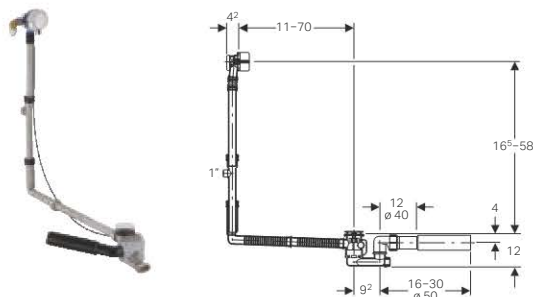

Geberit bathtub drain with turn handle actuation and inlet, d52, with ready-to-fit-set, special size

Application purposes

- For bathtubs with valve hole $\varnothing$ 52 mm
- For bathtubs made of steel, plastic or cast iron
- For custom-size bathtubs

Characteristics

- With overflow and inlet
- Quality-monitored in accordance with EN 274-3
- Inlet jet can be aligned
- Double-sided seals on drain and overflow
- Overflow head with extendible mount can be fastened

Technical data

Sound class	1
Inlet capacity	0.35 l/s
Discharge rate	0.85 l/s
Overflow discharge rate	0.6 l/s
Depth of water seal	50 mm

Scope of delivery

- Ready-to-fit set
- Elbow tap connector 90° with male thread G 3/4" and Euro cone $\varnothing$ 20 cm, rotatable
- Connection bend made of PE-HD, $\varnothing$ 40 / 50 mm
- T-piece made of PP, $\varnothing$ 39 / 28 mm, G 1"
- Waste outlet
- Trap
- Protection box
- Fastening material

Art. no.	Surface / colour
150.711.21.1	bright chrome-plated