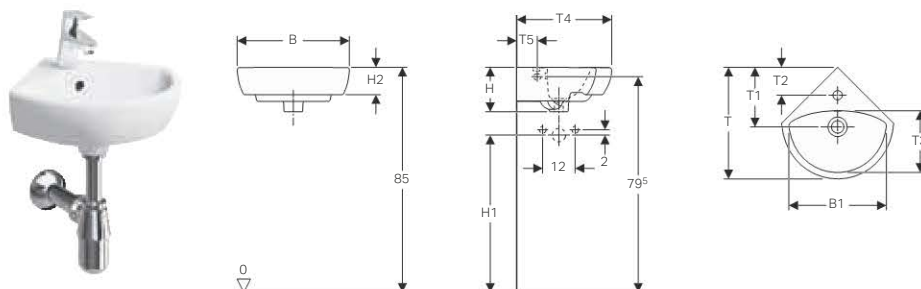

Corner handrinse basins

Geberit Abalona corner handrinse basin

Application purposes

- For corner installation

Technical data

Material		Vitreous china												
Art. no.	Surface / colour	B [cm]	B1 [cm]	H [cm]	H1 [cm]	H2 [cm]	T [cm]	T1 [cm]	T2 [cm]	T3 [cm]	T4 [cm]	T5 [cm]	Tap hole	Overflow
500.326.01.1	white	41.4	36	16.4	58	10	41.2	22	10.3	22.5	35	9.1	centred	visible
500.327.01.1	white	59	53	17.8	55	13	56	28.3	16.5	31.5	50	14.5	centred	visible