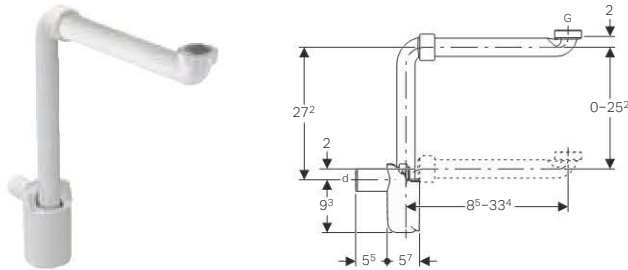

Geberit bottle trap with dip tube for washbasin, space-saving model, horizontal outlet

Application purposes

- For space-saving connection of washbasins in bathroom furniture

Characteristics

- Quality-monitored in accordance with EN 274-3
- Space-saving model
- For cleaning accessible

Technical data

Depth of water seal	50 mm
Material	Plastic

Scope of delivery

- Seals
- Connection bend with union nut

Art. no.	Surface / colour	d, Ø [mm]	G ["]
151.116.11.1	white alpine	32	1 1/4