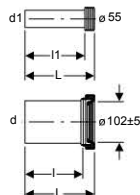

Geberit connection set for wall-hung WC, length 30 cm

Application purposes

- For wall-hung WCs

Characteristics

- Extended connection set

Technical data

Material	PE-HD

Scope of delivery

- Flush pipe with sleeve, made of PE-HD
- Straight connector with sleeve, made of PE-HD
- 2 cover caps
- Fastening material

Art. no.	Surface / colour	d, ø [mm]	d1, ø [mm]	L [cm]	l [cm]	l1 [cm]
152.441.46.1	matt chrome-plated	90	45	30	26.5	27.5