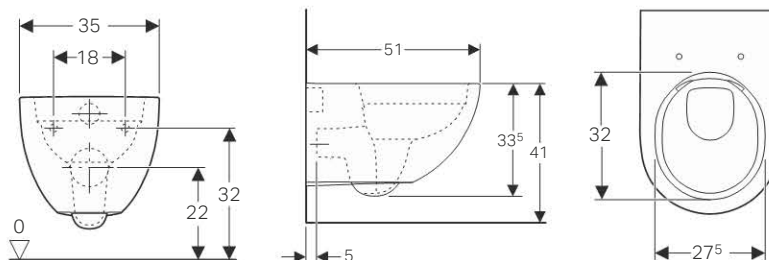

WCs

Wall-hung WCs

New

Geberit Acanto wall-hung WC, washdown, Rimfree

Application purposes

- For concealed cisterns
- For concealed flushing valves

Characteristics

- Wall-hung
- Washdown WC

- Rimfree
- Hidden fastening

Technical data

Material	Vitreous china

Scope of delivery

- Fastening material

Art. no.	Surface / colour	B [cm]	H [cm]	T [cm]
500.600.01.1	white	35	33.5	51

To order additionally

- WC seat

Can be combined with

- Geberit Acanto WC seat → p. 72

Accessories

- Fastening set for Geberit wall-hung WCs and wall-hung bidets → p. 22