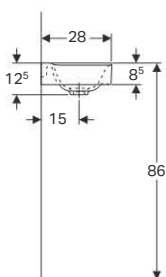

Washbasins

Handrinse basins

Geberit Xeno² handrinse basin

Characteristics

- Can be installed with a washbasin cabinet
- Asymmetrical

Technical data

Material	Fine fireclay

Art. no.	Surface / colour	B [cm]	H [cm]	T [cm]	Tap hole	Overflow
500.528.01.1	KeraTect / white	40	12.5	28	left	without
500.529.01.1	KeraTect / white	40	12.5	28	right	without

Can be combined with

- Geberit Xeno² cabinet for handrinse basin, with one door → p. 34

Accessories

- Geberit bottle trap with dip tube, for washbasin, horizontal outlet → p. 12
- Geberit waste outlet with free outlet → p. 11
- Geberit bottle trap with dip tube for washbasin, space-saving model, horizontal outlet → p. 12
- Fastening set for Geberit handrinse basins → p. 13