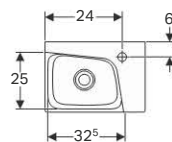

Washbasins

Handrinse basins

Geberit Xeno² handrinse basin

Characteristics

- Can be installed with a washbasin cabinet
- Asymmetrical

Technical data

Material	Fine fireclay

Art. no.	Surface / colour	B [cm]	H [cm]	T [cm]	Tap hole	Overflow
500.528.01.1	KeraTect / white	40	12.5	28	left	without
500.529.01.1	KeraTect / white	40	12.5	28	right	without

Can be combined with

- Geberit Xeno² cabinet for handrinse basin, with one door → p. 34

Accessories

- Geberit bottle trap with dip tube, for washbasin, horizontal outlet → p. 12
- Geberit waste outlet with free outlet → p. 11
- Geberit bottle trap with dip tube for washbasin, space-saving model, horizontal outlet → p. 12
- Fastening set for Geberit handrinse basins → p. 13