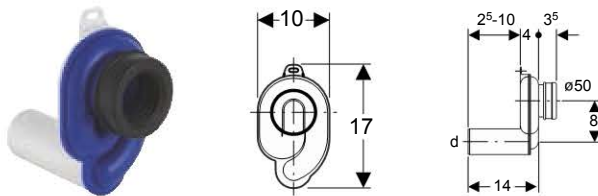

Geberit urinal flush control with electronic flush actuation

Application purposes

- For Geberit Smyle and Geberit Abalona urinals for concealed urinal flush control
- For mains operation

Characteristics

- Touchless flush actuation
- Flush actuation via temperature sensor
- Solenoid valve made of brass

Technical data

Nominal voltage	230 V AC
Mains frequency	50 Hz
Operating voltage	6 V DC
Flush volume	0.5 l
Depth of water seal	50 mm
Material	Plastic

Scope of delivery

- Trap with outlet $\varnothing$ 50 mm and temperature sensor
- Solenoid valve
- Power supply unit

Art. no.

500.131.00.1

Geberit urinal trap, horizontal outlet

Application purposes

- For urinals with outlet to the rear
- For urinals with flush volume 1–4 litres

Technical data

Depth of water seal	50 mm
Material	Plastic

Scope of delivery

- Sleeve made of EPDM

Art. no.

Surface / colour

d, $\varnothing$
[mm]

152.950.11.1

white alpine

50