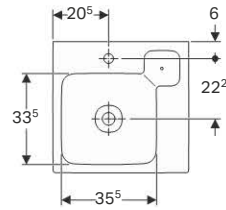

Geberit iCon washbasin with decorative dish

Characteristics

- Can be installed with a washbasin cabinet
- Asymmetrical
- Decorative dish inserted

Technical data

Material	Fine fireclay

Scope of delivery

- Decorative dish

Art. no.	Surface / colour	B [cm]	H [cm]	T [cm]	Tap hole	Overflow	Shelf space	Decorative dish
500.456.01.1	white	50	15	48.5	left	visible	right	right
500.458.01.1	white	50	15	48.5	right	visible	left	left

Can be combined with

- Geberit iCon cabinet for two washbasins, with two drawers and shelf surface → p. 88
- Geberit iCon cabinet for washbasin, with one drawer and shelf surface → p. 86

Accessories

- Geberit bottle trap with dip tube, for washbasin, horizontal outlet → p. 12
- Geberit waste outlet with external push-button waste plug → p. 11
- Geberit bottle trap with dip tube for washbasin, space-saving model, horizontal outlet → p. 12
- Fastening set for Geberit handrinse basins → p. 13