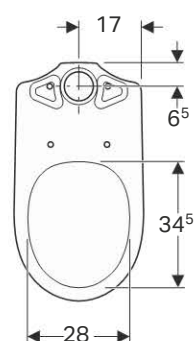

Art. no.	Surface / colour	B [cm]	H [cm]	T [cm]
500.281.01.1	white	36	39	67

To order additionally

- Cistern
- WC seat

Can be combined with

- Geberit Abalona Square exposed cistern, close-coupled, dual flush, bottom water supply connection → p. 186
- Geberit Abalona Square exposed cistern, close-coupled, dual flush, lateral water supply connection → p. 185
- Geberit Abalona exposed cistern, close-coupled, dual flush, bottom water supply connection → p. 186
- Geberit Abalona exposed cistern, close-coupled, dual flush, lateral water supply connection → p. 187
- Geberit Abalona WC seat, hinges made of plastic → p. 172
- Geberit Abalona WC seat → p. 174
- Geberit Abalona WC seat, quick-release hinges → p. 174
- Geberit Abalona WC seat, seat ring for children → p. 173

Geberit Abalona floor-standing WC for close-coupled exposed cistern, washdown, horizontal outlet

Application purposes

- For close-coupled exposed cistern

Characteristics

- Floor-standing
- Washdown WC
- With flush rim
- Horizontal outlet

Art. no.	Surface / colour	B [cm]	H [cm]	T [cm]
500.282.01.1	white	36	39	67

To order additionally

- Cistern
- WC seat

Can be combined with

- Geberit Abalona Square exposed cistern, close-coupled, dual flush, bottom water supply connection → p. 186
- Geberit Abalona Square exposed cistern, close-coupled, dual flush, lateral water supply connection → p. 185
- Geberit Abalona exposed cistern, close-coupled, dual flush, bottom water supply connection → p. 186
- Geberit Abalona exposed cistern, close-coupled, dual flush, lateral water supply connection → p. 187
- Geberit Abalona WC seat, hinges made of plastic → p. 172
- Geberit Abalona WC seat → p. 174
- Geberit Abalona WC seat, quick-release hinges → p. 174
- Geberit Abalona WC seat, seat ring for children → p. 173

Technical data

Material	Vitreous china

Scope of delivery

- Fastening material