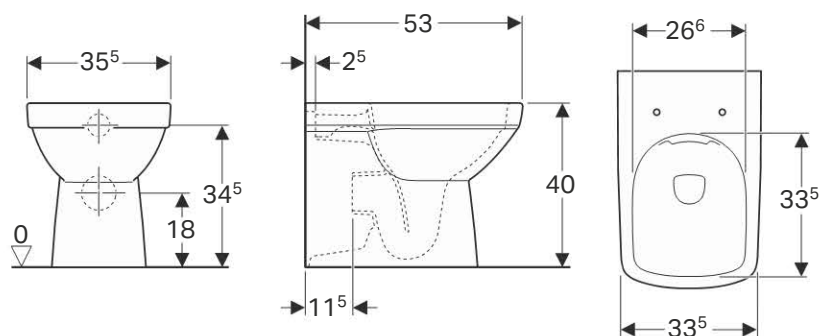

Art. no.	Surface / colour	B [cm]	H [cm]	T [cm]
500.151.01.1	white	35.6	40	66.5

Available as of April 2018

To order additionally

- Cistern
- WC seat

Can be combined with

- Geberit Abalona Square exposed cistern, close-coupled, dual flush, bottom water supply connection → p. 186
- Geberit Abalona Square exposed cistern, close-coupled, dual flush, lateral water supply connection → p. 185
- Geberit Abalona exposed cistern, close-coupled, dual flush, bottom water supply connection → p. 186
- Geberit Abalona exposed cistern, close-coupled, dual flush, lateral water supply connection → p. 187
- Geberit Abalona WC seat, hinges made of plastic → p. 172
- Geberit Abalona WC seat → p. 174
- Geberit Abalona WC seat, quick-release hinges → p. 174
- Geberit Abalona WC seat, seat ring for children → p. 173

New

Geberit Abalona Square floor-standing WC, washdown, back-to-wall, square design, Rimfree

Characteristics

- Floor-standing
- Back-to-wall
- Washdown WC
- Rimfree
- Horizontal or vertical outlet
- Hidden fastening

Technical data

Material	Vitreous china

Scope of delivery

- Fastening material

Art. no.	Surface / colour	B [cm]	H [cm]	T [cm]
500.153.01.1	white	35.5	40	53

Available as of April 2018

To order additionally

- WC seat

Can be combined with

- Geberit Abalona Square WC seat → p. 175
- Geberit Abalona Square WC seat, quick-release hinges → p. 173