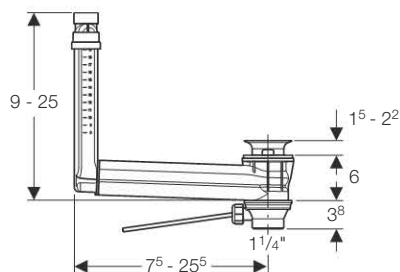

Accessories

Geberit waste outlet with external push-button waste plug

Application purposes

- For washbasins with overflow

Characteristics

- Push button waste plug, $\varnothing$ 1 1/4"

Art. no.	d, $\varnothing$ [mm]
500.055.00.1	60

Technical data

Material	Brass chrome-plated

Geberit washbasin connector Clou with lever actuation

Application purposes

- For washbasins without visible overflow

Characteristics

- Quality-monitored in accordance with EN 274-3
- Hygienic with optimum flow behaviour
- Waste outlet can be closed
- Actuation using rod
- Hidden overflow function
- Length and height can be adapted to washbasin

Art. no.
152.018.00.1

Technical data

Material	Plastic

Scope of delivery

- Waste outlet
- Actuator lever
- Plug
- Washbasin connector

Geberit waste outlet with free outlet

Application purposes

- For washbasins without overflow

Characteristics

- Valve cover made of plastic, chrome-plated
- With built-in screen

Art. no.	Surface / colour	L [cm]
152.050.21.1	bright chrome-plated	5
152.080.21.1	bright chrome-plated	8

Technical data

Material	Brass chrome-plated

Scope of delivery

- Screen
- Seals