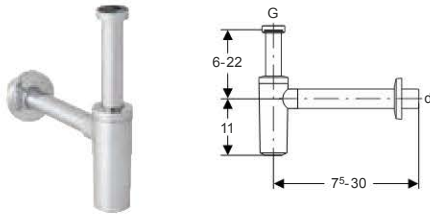

Geberit bottle trap with dip tube, for washbasin, horizontal outlet

Application purposes

- For washbasins

Characteristics

- Quality-monitored in accordance with EN 274-3
- Corrosion-resistant

Technical data

Material	Plastic

Scope of delivery

- Wall collar

Art. no.	Surface / colour	d, Ø [mm]	G ["]
151.034.21.1	bright chrome-plated	32	1 1/4
151.035.21.1	bright chrome-plated	40	1 1/4