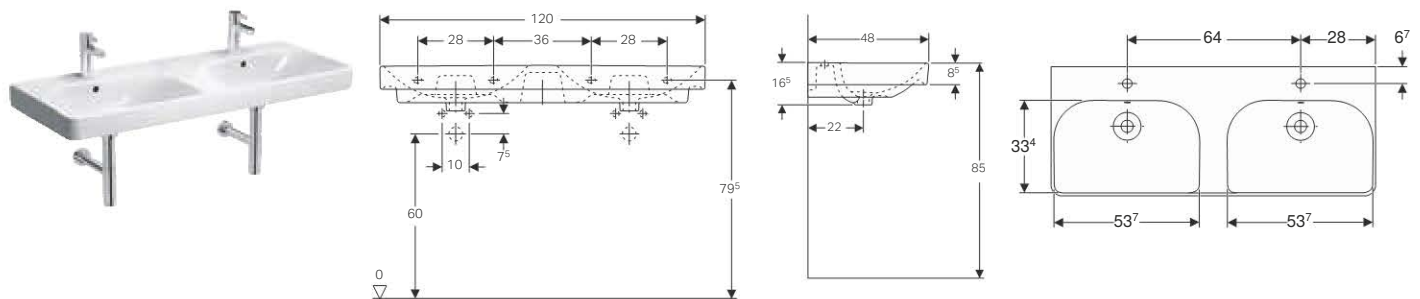

Double washbasins

Geberit Smyle Square double washbasin

Characteristics

- Can be installed with a washbasin cabinet

Technical data

Material	Vitreous china

Art. no.	Surface / colour	B [cm]	H [cm]	T [cm]	Tap hole	Overflow
500.223.01.1	white	120	16.5	48	left and right	visible
500.224.01.1	white	120	16.5	48	without	visible