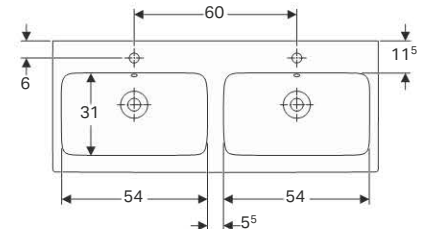

Double washbasins

Geberit iCon double washbasin

Characteristics

- Can be installed with a washbasin cabinet

Technical data

Material	Fine fireclay

Art. no.	Surface / colour	B [cm]	H [cm]	T [cm]	Tap hole	Overflow
500.455.01.1	white	120	16	48.5	left and right	visible

Can be combined with

- Geberit iCon cabinet for double washbasin, with two drawers → p. 87
- Geberit iCon cabinet for double washbasin, with four drawers → p. 88

Accessories

- Geberit bottle trap with dip tube, for washbasin, horizontal outlet → p. 12
- Geberit waste outlet with external push-button waste plug → p. 11
- Geberit bottle trap with dip tube for washbasin, space-saving model, horizontal outlet → p. 12
- Fastening set for Geberit washbasins → p. 12