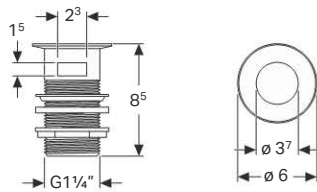

Accessories

Geberit waste outlet with internal push-button waste plug

Application purposes

- For washbasins with overflow

Characteristics

- Push button waste plug, $\varnothing$ 1 1/4"

Technical data

Material	Brass chrome-plated

Art. no.

d, $\varnothing$
[mm]

500.087.00.1

60

Geberit waste outlet with external push-button waste plug

Application purposes

- For washbasins with overflow

Characteristics

- Push button waste plug, $\varnothing$ 1 1/4"

Technical data

Material	Brass chrome-plated

Art. no.

d, $\varnothing$
[mm]

500.055.00.1

60