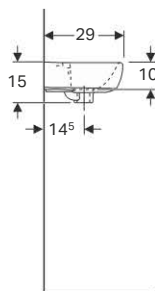

**Geberit Abalona handrinse basin, asymmetrical overflow**

**Characteristics**

- Asymmetrical overflow

**Technical data**

Material	Vitreous china
----------	----------------

Art. no.	Surface / colour	B [cm]	H [cm]	T [cm]	Tap hole	Overflow
500.320.01.1	white	36	15	29	centred	visible