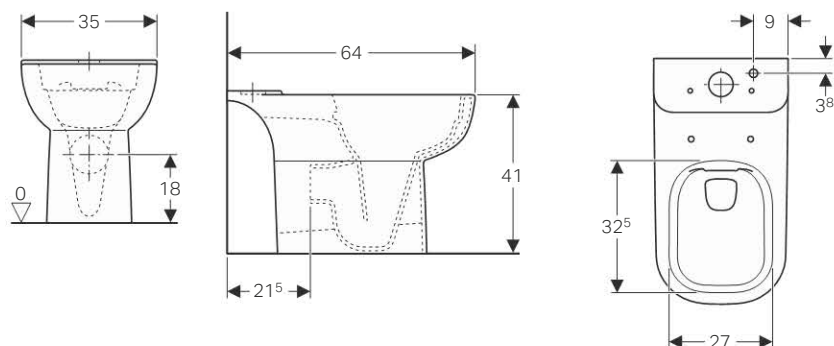

Floor-standing WCs

Geberit Smyle floor-standing WC for close-coupled exposed cistern, washdown, Rimfree

Characteristics

- Floor-standing
- Washdown WC
- Rimfree
- Multidirectional outlet
- Hidden fastening

Art. no. Surface / colour

500.212.01.1 white

Technical data

Material	Vitreous china

Scope of delivery

- Fastening material

B	H	T
[cm]	[cm]	[cm]
35	41	64

To order additionally

- Cistern
- WC seat

Can be combined with

- Geberit Smyle exposed cistern, close-coupled, dual flush, lateral water supply connection → p. 138
- Geberit Smyle WC seat → p. 129
- Geberit Smyle Square WC seat → p. 129
- Geberit Smyle exposed cistern, dual flush, bottom water supply connection → p. 138