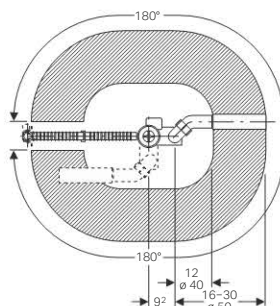

Accessories

Geberit bathtub drain with turn handle actuation, d52, with ready-to-fit-set, special size

Application purposes

- For bathtubs with valve hole $\varnothing$ 52 mm
- For bathtubs made of steel, plastic or cast iron
- For custom-size bathtubs

Characteristics

- Quality-monitored in accordance with EN 274-3
- With overflow
- Double-sided seals on drain and overflow
- Overflow head with extendible mount can be fastened

Technical data

Discharge rate	0.8 l/s
Overflow discharge rate	0.6 l/s
Depth of water seal	50 mm

Scope of delivery

- Ready-to-fit set
- T-piece made of PP, $\varnothing$ 39 / 28 mm, G 1"
- Waste outlet
- Trap
- Connection bend made of PE-HD, $\varnothing$ 40 / 50 mm
- Protection box
- Fastening material

Art. no.	Surface / colour
150.525.21.1	bright chrome-plated