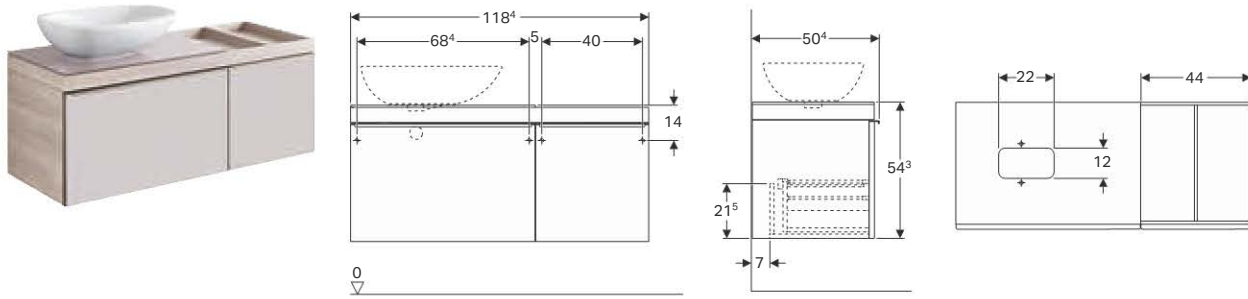

Geberit Citterio cabinet for lay-on washbasin, with two drawers and shelf surface

Characteristics

- Wall-hung
- With two drawers
- Opening via handle
- Drawer with self-closing
- Can be equipped with feet
- Front made of glass
- Cover plate made of glass
- Drawer frame made of metal
- Delivered pre-assembled

Technical data

Material	Chipboard

Scope of delivery

- Fastening material

Art. no.	Surface / colour	B [cm]	H [cm]	T [cm]	Shelf space
500.564.JI.1	Drawers: shiny glass / taupe Body: wood-textured melamine / oak beige	118.4	54.3	50.4	right
500.564.JJ.1	Drawers: shiny glass / black Body: wood-textured melamine / oak grey-brown	118.4	54.3	50.4	right
500.565.JI.1	Drawers: shiny glass / taupe Body: wood-textured melamine / oak beige	118.4	54.3	50.4	left
500.565.JJ.1	Drawers: shiny glass / black Body: wood-textured melamine / oak grey-brown	118.4	54.3	50.4	left

Can be combined with

- Geberit Citterio lay-on washbasin with waste outlet → p. 10
- Geberit Citterio lay-on washbasin → p. 10

Accessories

- Accessory overview: Bathroom furniture