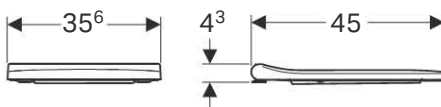

## Geberit Smyle Square WC seat, slim design