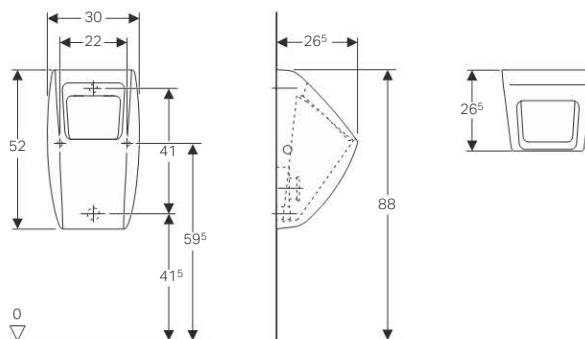

Accessories

Geberit waste outlet with external push-button waste plug

Application purposes

- For washbasins with overflow

Characteristics

- Push button waste plug, $\varnothing$ 1 1/4"

Art. no.

d, $\varnothing$
[mm]

500.055.00.1

60

Technical data

Material	Brass chrome-plated

Fastening set for Geberit wall-hung WCs and wall-hung bidets

Application purposes

- For wall-hung bidets and WCs

Scope of delivery

- Set of 2 pieces

Art. no.

500.105.00.1

Urinals

For concealed controls

Geberit iCon urinal for concealed urinal flush control, outlet to the rear

Application purposes

- For operating with automatic, water-saving flush
- For connecting to concealed urinal flush controls

Characteristics

- Wall-hung
- With flush rim

- Hidden trap
- Hidden fastening
- Easy to fasten thanks to Geberit fastening set Kerafix, for urinal

Technical data

Material	Vitreous china