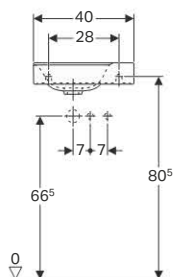

Washbasins

Handrinse basins

Geberit Xeno² handrinse basin

Characteristics

- Can be installed with a washbasin cabinet
- Asymmetrical

Technical data

Material	Fine fireclay

Art. no.	Surface / colour	B [cm]	H [cm]	T [cm]	Tap hole	Overflow
500.528.01.1	KeraTect / white	40	12.5	28	left	without
500.529.01.1	KeraTect / white	40	12.5	28	right	without

Can be combined with

- Geberit Xeno² cabinet for handrinse basin, with one door → p. 34

Accessories

- Geberit bottle trap with dip tube, for washbasin, horizontal outlet → p. 12
- Geberit waste outlet with free outlet → p. 11
- Geberit bottle trap with dip tube for washbasin, space-saving model, horizontal outlet → p. 12
- Fastening set for Geberit handrinse basins → p. 13