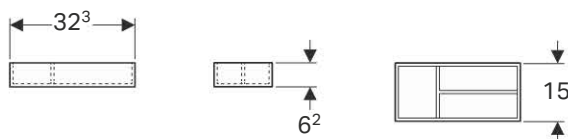

Geberit Xeno² drawer insert, T-partition

Characteristics

- T-partition

Technical data

Material	Chipboard

Art. no.	Surface / colour	B [cm]	H [cm]	T [cm]
500.525.00.1	wood-textured melamine / scultura grey	32.3	6.2	15