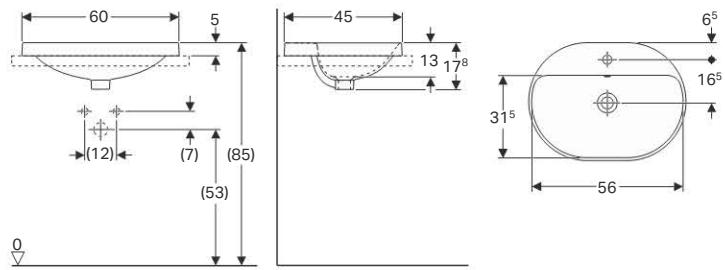

New

Geberit countertop washbasin VariForm, elliptic, with tap hole bench

Application purposes

- For mounting in a worktop

Art. no.	Surface / colour	B [cm]	H [cm]	T [cm]	Overflow
500.732.01.1	white	60	17.8	45	visible
500.733.01.1	Bottom side: glazed / white	60	17.8	45	visible
500.734.01.1	white	60	17.8	45	without
500.735.01.1	Bottom side: glazed / white	60	17.8	45	without

N: New, available: 500.732.01.1 as of February 2018; 500.733.01.1 as of July 2018; 500.734.01.1 as of April 2018; 500.735.01.1 as of July 2018;

New