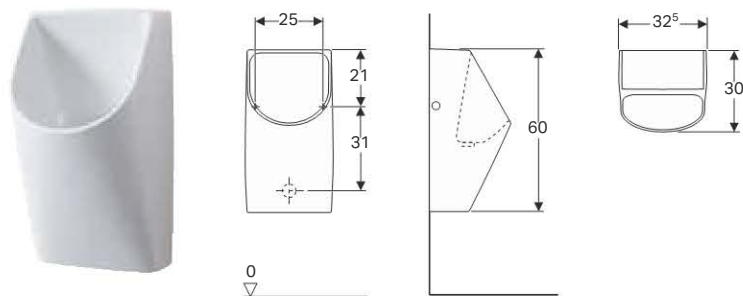

Waterless

Geberit Smyle urinal, waterless, outlet to the rear

Characteristics

- Wall-hung
- Hidden drain
- Hidden fastening
- Easy to fasten thanks to Geberit fastening set Kerafix, for urinal

Technical data

Material	Vitreous china

Scope of delivery

- Fastening material

Art. no.	Surface / colour	B [cm]	H [cm]	T [cm]	Outlet
500.255.01.1	white	32.5	60	30	to the rear

Accessories

- Geberit Abalona urinal division → p. 182