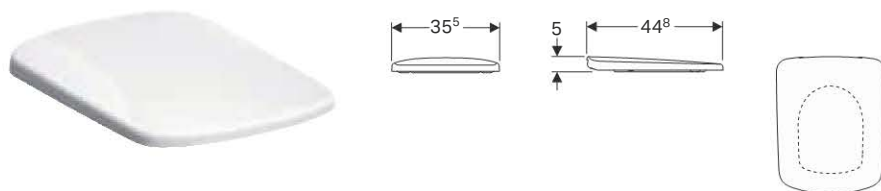

## Geberit Abalona Square WC seat, quick-release hinges