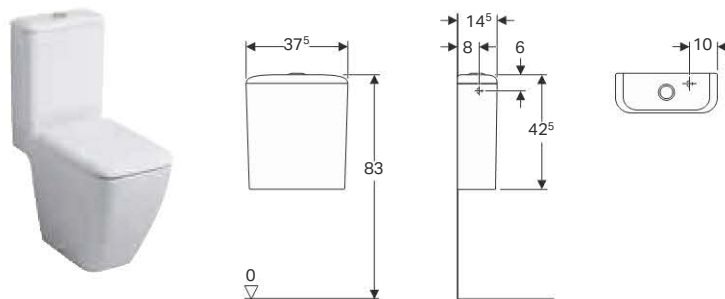

Geberit iCon Square exposed cistern, close-coupled, dual flush, lateral water supply connection

Characteristics

- Close-coupled
- Dual flush
- Water supply connection on the left/right

Technical data

Flush volume, factory setting	6 and 3 l
Flush volume small, adjustment range	3 / 4 l
Material	Vitreous china

Art. no.	Surface / colour	B [cm]	H [cm]	T [cm]
500.407.01.1	white	37.5	42.5	14.5

Can be combined with

- iCon Square floor-standing WC for close-coupled exposed cistern, washdown, Rimfree
- Geberit iCon Square floor-standing WC, for close-coupled exposed cistern, washdown, back-to-wall → p. 100