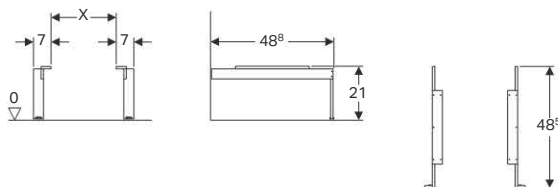

Accessories

Geberit Citterio set of feet

Technical data

Material	Aluminium

Scope of delivery

- Set of 2 pieces

Art. no.	Surface / colour
500.573.39.1	champagne