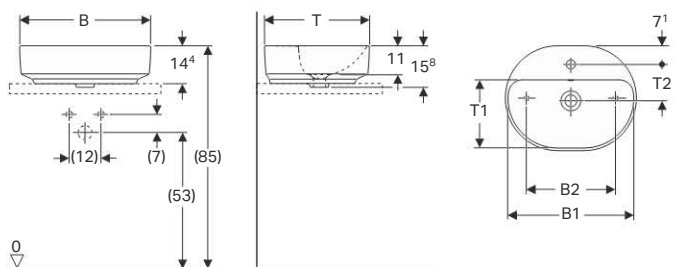

### Geberit lay-on washbasin VariForm, elliptic, with tap hole bench