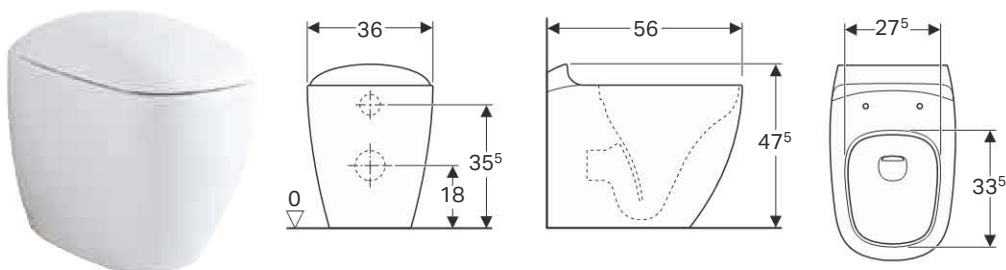

Floor-standing WCs

Geberit Citterio floor-standing WC, washdown, back-to-wall

Application purposes

- For concealed cisterns

Characteristics

- Floor-standing
- Back-to-wall
- Washdown WC
- With flush rim
- Class 1, full flush volume 6 l, in accordance with EN 997
- Horizontal or vertical outlet
- Hidden fastening

Technical data

Material	Vitreous china

Scope of delivery

- Fastening material

Art. no.	Surface / colour	B [cm]	H [cm]	T [cm]
500.511.01.1	KeraTect / white	36	47.5	56

To order additionally

- WC seat

Can be combined with

- Geberit Citterio WC seat → p. 21

- May require: Geberit connection set for wall-hung WC, length 30 cm