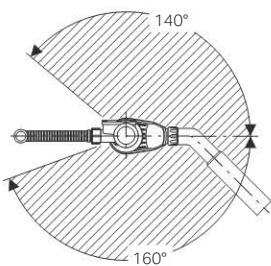

Geberit bathtub drain with push actuation PushControl, d52, length 26 cm, with ready-to-fit-set and connection bend

Application purposes

- For bathtubs made of steel, plastic or cast iron
- For standard-size bathtubs
- For bathtubs with valve hole $\varnothing$ 52 mm

Characteristics

- Quality-monitored in accordance with EN 274-3
- Push actuation aligned with bathtub surface
- With overflow
- Double-sided seals on drain and overflow
- Overflow head with extendible mount can be fastened

Technical data

Discharge rate	1 l/s
Overflow discharge rate	0.65 l/s
Depth of water seal	50 mm

Scope of delivery

- Waste outlet
- Trap
- Connection bend 45° made of PE-HD, $\varnothing$ 40 / 50 mm
- Ready-to-fit set
- Protection box
- Fastening material

Art. no.	Surface / colour
150.755.21.1	bright chrome-plated