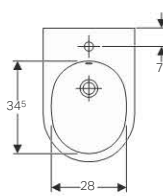

Geberit Acanto wall-hung bidet

Characteristics

- Wall-hung
- Hidden water supply connection
- Hidden fastening

Technical data

Material	Vitreous china

Art. no.	Surface / colour	B [cm]	H [cm]	T [cm]	Overflow
500.601.01.1	white	35	29	51	visible

Accessories

- Fastening set for Geberit wall-hung WCs and wall-hung bidets → p. 22