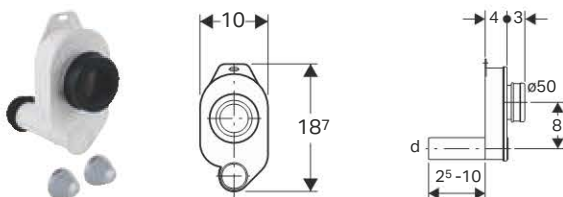

Geberit urinal trap d40, horizontal outlet

Application purposes

- For urinals with outlet to the rear
- For connecting to urinals

Technical data

Material	Plastic

Art. no.

Surface / colour

261.483.11.1

white alpine