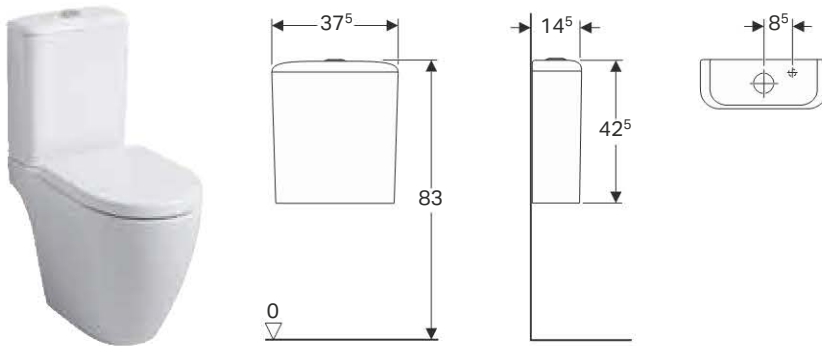

Exposed Cisterns

Exposed cisterns for WCs, made of ceramic

Geberit iCon exposed cistern, close-coupled, dual flush, bottom water supply connection

Characteristics

- Close-coupled
- Dual flush
- Water supply connection on the bottom

Technical data

Flush volume, factory setting	6 and 4 l
Flush volume small, adjustment range	3 / 4 l
Material	Vitreous china

Art. no.	Surface / colour	B [cm]	H [cm]	T [cm]
500.409.01.1	white	37.5	42.5	14.5

Can be combined with

- Geberit iCon Square floor-standing WC for close-coupled exposed cistern, washdown, Rimfree → p. 99
- Geberit iCon floor-standing WC for close-coupled exposed cistern, washdown, Rimfree → p. 98