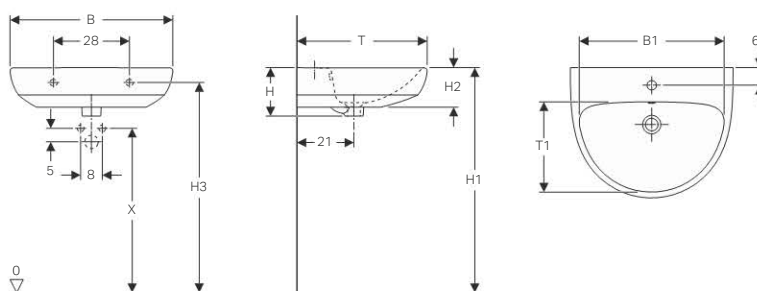

Can be combined with

- Geberit Abalona full pedestal → p. 118

Accessories

- Geberit waste outlet with external push-button waste plug → p. 11
- Geberit waste outlet with internal push-button waste plug → p. 24
- Geberit bottle trap with dip tube, for washbasin, horizontal outlet → p. 12
- Fastening set for Geberit handrinse basins → p. 13

- Geberit Abalona full pedestal only for corner handrinse basins 50 cm

Washbasins

Geberit Abalona washbasin

Technical data

Material	Vitreous china

Art. no.	Surface / colour	B [cm]	B1 [cm]	H [cm]	H1 [cm]	H2 [cm]	H3 [cm]	T [cm]	T1 [cm]	Tap hole	Overflow
500.304.01.1	white	55	47.5	18	84	14.5	78.5	44	29	without	visible
500.315.01.1	white	55	47.5	18	84	14.5	78.5	44	29	centred	visible
500.305.01.1	white	60	53.5	18	83	14.5	77.5	48	33	centred	visible
500.297.01.1	white	65	58	18.5	85.5	15	80	50	35	centred	visible

Can be combined with

- Geberit Abalona half pedestal → p. 153
- Geberit Abalona full pedestal → p. 118

Accessories

- Geberit waste outlet with external push-button waste plug → p. 11
- Geberit waste outlet with internal push-button waste plug → p. 24
- Geberit bottle trap with dip tube, for washbasin, horizontal outlet → p. 12
- Fastening set for Geberit washbasins → p. 12

- Geberit drain valve with waste plug and chain only for washbasins with two tap holes