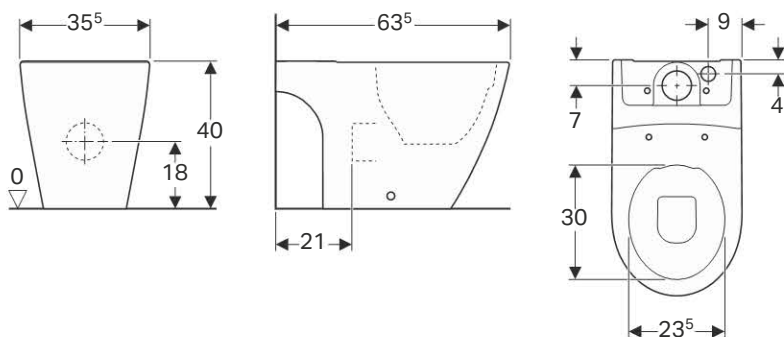

Geberit iCon floor-standing WC for close-coupled exposed cistern, washdown, Rimfree

Application purposes

- For close-coupled exposed cistern

Characteristics

- Floor-standing
- Washdown WC
- Rimfree

- Multidirectional outlet
- Hidden fastening

Technical data

Material	Vitreous china

Scope of delivery

- Fastening material

Art. no.	Surface / colour	B [cm]	H [cm]	T [cm]
500.401.01.1	white	35.5	40	63.5