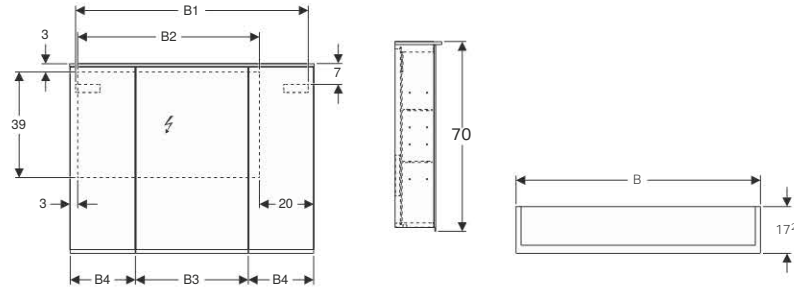

Geberit mirror cabinet Option Plus, with lighting, three doors

Characteristics

- LED lighting
- Indirect lighting
- Touch-sensor switch for the upper light
- Touch-sensor switch for the bottom light
- Power socket
- USB port
- Mirrored body
- Mirrored back side
- With three doors
- Doors mirrored on both sides
- Movable glass shelves
- Magnifying mirror

Technical data

Protection class	II
Protection degree	IP44
Nominal voltage	230 V AC
Mains frequency	50 Hz
Material	Chipboard
Energy efficiency class	A++
Light colour	4200 K

Scope of delivery

- 6 glass shelves
- Magnifying mirror
- Magnetic holder
- Fastening material

Art. no.	Surface / colour	B [cm]	B1 [cm]	B2 [cm]	B3 [cm]	B4 [cm]	H [cm]	T [cm]	Power consumption [W]	Luminous	Luminous
										flux, above [lm]	flux, below [lm]
500.592.00.1	Body: outside mirrored Doors: inside and outside mirrored	120	114.6	97	49.4	35	70	15	13.5	1890	770
500.594.00.1	Body: outside mirrored Doors: inside and outside mirrored	90	86.4	67	41.4	24	70	15	10.5	1470	560

Accessories

- Accessory overview: Bathroom furniture