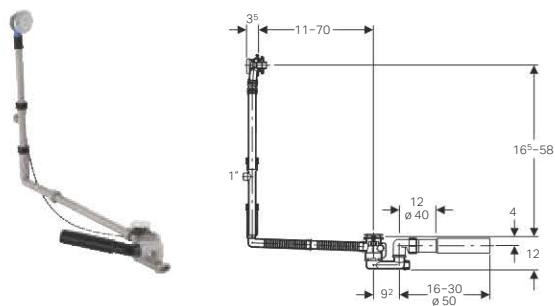

### Geberit bathtub drain with turn handle actuation, d52, with ready-to-fit-set, special size