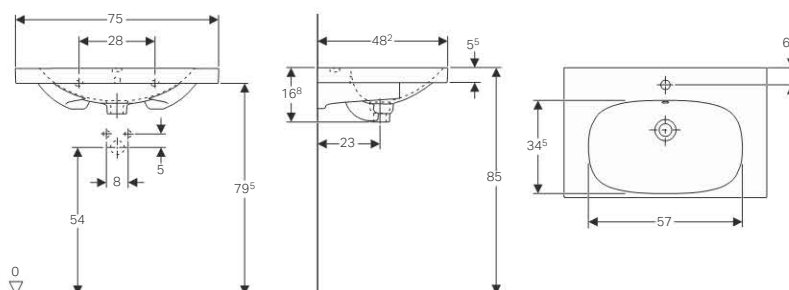

Geberit Acanto washbasin with shelf surface

Characteristics

- Can be installed with a washbasin cabinet

Technical data

Material	Fine fireclay

Art. no.	Surface / colour	B [cm]	Cabinet width [cm]	H [cm]	T [cm]	Tap hole	Overflow
500.622.01.1	white	75	74	16.8	48.2	centred	visible

Can be combined with

- Geberit Acanto cabinet for washbasin, with one drawer and one internal drawer → p. 59

Accessories

- Geberit bottle trap with dip tube, for washbasin, horizontal outlet → p. 12
- Geberit waste outlet with external push-button waste plug → p. 11
- Geberit bottle trap with dip tube for washbasin, space-saving model, horizontal outlet → p. 12
- Fastening set for Geberit washbasins → p. 12