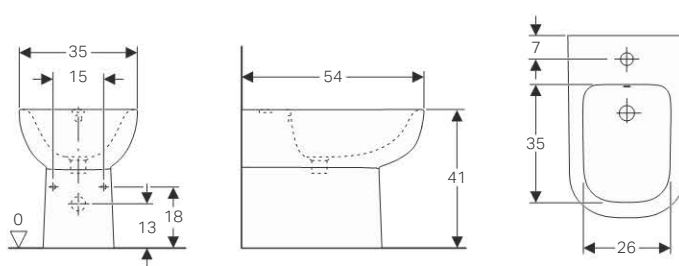

Floor-standing bidets

Geberit Smyle floor-standing bidet, back-to-wall

Characteristics

- Floor-standing
- Back-to-wall
- Hidden water supply connection
- Hidden fastening

Technical data

Material	Vitreous china

Scope of delivery

- Fastening material

Art. no.	Surface / colour	B [cm]	H [cm]	T [cm]	Overflow
500.217.01.1	white	35	41	54	visible

Accessories

Geberit waste outlet with external push-button waste plug

Application purposes

- For washbasins with overflow

Characteristics

- Push button waste plug, $\varnothing$ 1 1/4"

Technical data

Material	Brass chrome-plated

Art. no.	d, $\varnothing$ [mm]
500.055.00.1	60