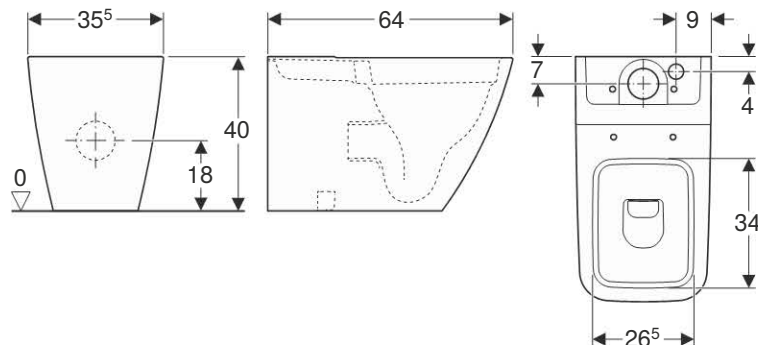

New

Geberit iCon Square floor-standing WC, for close-coupled exposed cistern, washdown, back-to-wall

Application purposes

- For close-coupled exposed cistern

Characteristics

- Floor-standing
- Washdown WC
- With flush rim
- Horizontal or vertical outlet

Art. no. Surface / colour

500.195.01.1 white

Available as of April 2018

To order additionally

- Cistern
- WC seat

Can be combined with

- Geberit iCon Square exposed cistern, close-coupled, dual flush, bottom water supply connection → p. 110
- Geberit iCon Square exposed cistern, close-coupled, dual flush, lateral water supply connection → p. 110
- Geberit iCon Square WC seat → p. 102

Technical data

Material	Vitreous china

Scope of delivery

- Fastening material

B [cm]	H [cm]
37.5	83