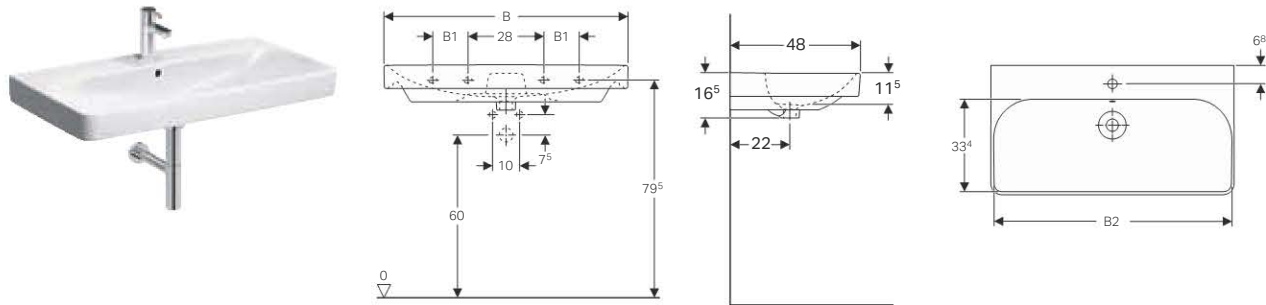

Geberit Smyle Square washbasin

Characteristics

- Can be installed with a washbasin cabinet

Technical data

Material	Vitreous china

Art. no.	Surface / colour	B [cm]	B1 [cm]	B2 [cm]	Cabinet width [cm]	H [cm]	T [cm]	Tap hole	Overflow
500.229.01.1	white	60	-	56.8	57	16.5	48	centred	visible
500.249.01.1	white	75	-	71.5	72	16.5	48	centred	visible
500.250.01.1	white	90	13	86.8	87	16.5	48	without	visible
500.251.01.1	white	90	13	86.8	87	16.5	48	centred	visible
500.252.01.1	white	90	13	86.8	87	16.5	48	left and right	visible
500.225.01.1	white	120	28	116.8	117	16.5	48	without	visible
500.226.01.1	white	120	28	116.8	117	16.5	48	centred	visible
500.253.01.1	white	120	28	116.8	117	16.5	48	left and right	visible

Can be combined with

- Geberit Smyle cabinet for washbasin, with two drawers → p. 124

Accessories

- Geberit waste outlet with external push-button waste plug → p. 11
- Geberit bottle trap with dip tube, for washbasin, horizontal outlet → p. 12
- Geberit bottle trap with dip tube for washbasin, space-saving model, horizontal outlet → p. 12
- Fastening set for Geberit washbasins → p. 12

- Geberit Abalona Square full pedestal only for washbasins 60 cm
- Geberit Abalona full pedestal only for washbasins 75–120 cm
- Washbasins 60 and 75 cm are fastened with 2 hanger bolts
- Washbasins 90 and 120 cm are fastened with 4 hanger bolts