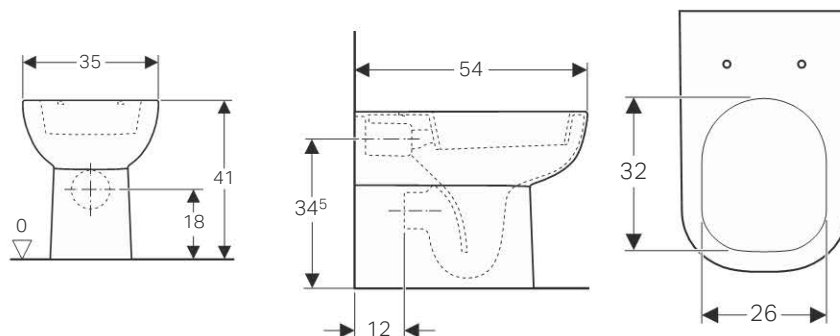

Geberit Smyle floor-standing WC, washdown, back-to-wall

Application purposes

- For concealed cisterns

Characteristics

- Floor-standing
- Back-to-wall
- Washdown WC
- With flush rim

Art. no. Surface / colour

500.213.01.1 white

- Class 1, full flush volume 6 l, in accordance with EN 997
- Horizontal or vertical outlet

Technical data

Material	Vitreous china

Scope of delivery

- Fastening material

B	H	T
[cm]	[cm]	[cm]
35	41	54