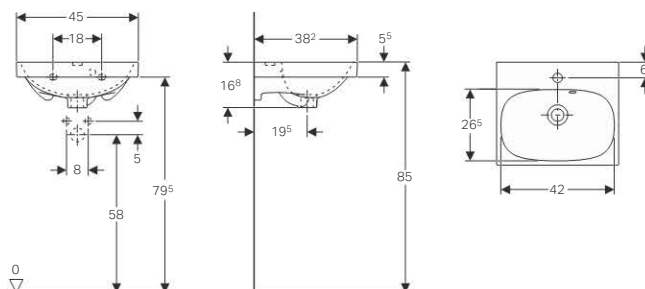

Washbasins

Handrinse basins

New

Geberit Acanto handrinse basin

Characteristics

- Can be installed with a washbasin cabinet
- Asymmetrical overflow

Technical data

Material	Fine fireclay

Art. no.	Surface / colour	B [cm]	H [cm]	T [cm]	Tap hole	Overflow
500.636.01.1	white	45	16.8	38.2	centred	visible

Can be combined with

- Geberit Acanto cabinet for handrinse basin, with one door → p. 58

Accessories

- Fastening set for Geberit handrinse basins → p. 13

New