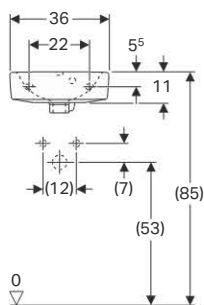

**Geberit Abalona handrinse basin, asymmetrical overflow**

**Characteristics**

- Asymmetrical overflow

**Technical data**

Material	Vitreous china
----------	----------------

Art. no.	Surface / colour	B [cm]	H [cm]	T [cm]	Tap hole	Overflow
500.320.01.1	white	36	15	29	centred	visible