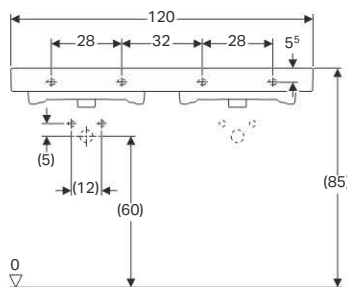

Double washbasins

Geberit iCon double washbasin

Characteristics

- Can be installed with a washbasin cabinet

Technical data

Material	Fine fireclay

Art. no.	Surface / colour	B [cm]	H [cm]	T [cm]	Tap hole	Overflow
500.455.01.1	white	120	16	48.5	left and right	visible

Can be combined with

- Geberit iCon cabinet for double washbasin, with two drawers → p. 87
- Geberit iCon cabinet for double washbasin, with four drawers → p. 88

Accessories

- Geberit bottle trap with dip tube, for washbasin, horizontal outlet → p. 12
- Geberit waste outlet with external push-button waste plug → p. 11
- Geberit bottle trap with dip tube for washbasin, space-saving model, horizontal outlet → p. 12
- Fastening set for Geberit washbasins → p. 12