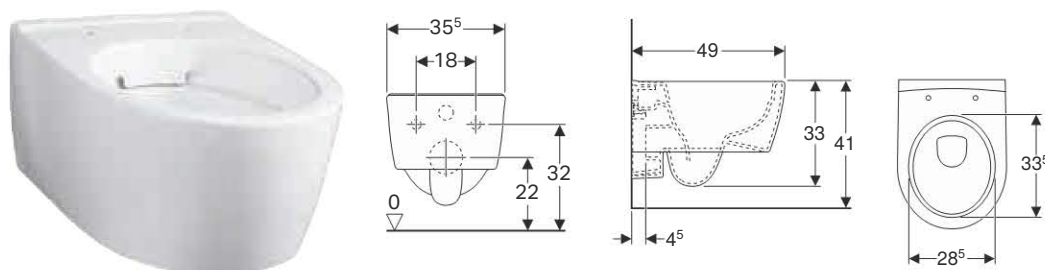

To order additionally

- WC seat

Can be combined with

- Geberit iCon Square WC seat → p. 102

Accessories

- Fastening set for Geberit wall-hung WCs and wall-hung bidets → p. 22
- Geberit connection set for wall-hung WC, length 30 cm → p. 22

- May require: Geberit connection set for wall-hung WC, length 30 cm

Geberit iCon wall-hung WC, washdown, small projection, Rimfree

Application purposes

- For concealed cisterns
- For pressure flushing valves
- Suitable for installation in small bathrooms and guest WCs

- Class 1, full flush volume 6 or 4.5 l, in accordance with EN 997
- Hidden fastening
- Small projection

Characteristics

- Wall-hung
- Washdown WC
- Rimfree

Technical data

Material	Vitreous china

Scope of delivery

- Fastening material

Art. no.	Surface / colour	B [cm]	H [cm]	T [cm]
500.415.01.1	white	35	33	49

To order additionally

- WC seat

Can be combined with

- Geberit iCon WC seat → p. 101
- Geberit iCon WC seat, slim design → p. 102

Accessories

- Fastening set for Geberit wall-hung WCs and wall-hung bidets → p. 22