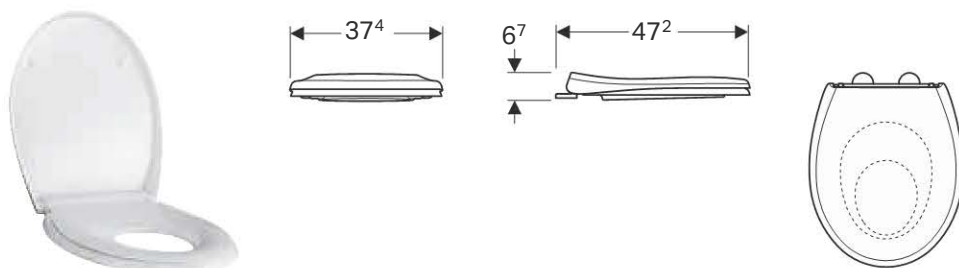

Geberit Abalona WC seat, seat ring for children

Characteristics

- Overlapping WC lid
- Adapted for the use of a child with a small seat ring
- Integrated magnets to secure the child seat ring in place

Technical data

Material	Duroplast

Art. no.	Surface / colour	Soft-closing mechanism	Fastening Quick-release hinges
500.339.01.1	white	yes	from above yes

Can be combined with

- Geberit Abalona floor-standing WC for close-coupled exposed cistern, washdown, Rimfree → p. 171
- Geberit Abalona floor-standing WC for close-coupled exposed cistern, washdown, vertical outlet, hidden fastening → p. 174
- Geberit Abalona floor-standing WC for close-coupled exposed cistern, washdown, horizontal outlet → p. 172
- Geberit Abalona wall-hung WC, washdown → p. 168
- Geberit Abalona floor-standing WC, washdown, back-to-wall → p. 177
- Geberit Abalona wall-hung WC, washdown, Rimfree → p. 168
- Geberit Abalona floor-standing WC, washdown, raised, for close-coupled exposed cistern
- Geberit Abalona floor-standing WC for close-coupled exposed cistern, washdown, horizontal outlet, hidden fastening → p. 176
- Geberit Abalona floor-standing WC for close-coupled exposed cistern, washdown, vertical outlet → p. 172
- Geberit Abalona floor-standing WC for close-coupled exposed cistern, washdown, hidden fastening, Rimfree → p. 175