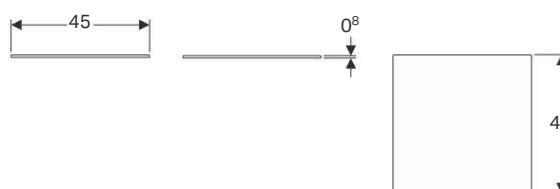

Geberit Xeno² glass shelf

Application purposes

- For Geberit Xeno² side cabinets with two drawers

Technical data

Material	Glass

Art. no.	B [cm]	H [cm]	T [cm]
500.523.00.1	45	0.8	45