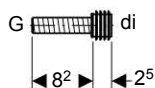

Geberit flush bend extension with sleeve

Application purposes

- For urinals with inlet connector with sleeve, plug-in

Technical data

Material	Brass

Art. no. G di, ø
["] [mm]

119.702.00.1 1/2 35