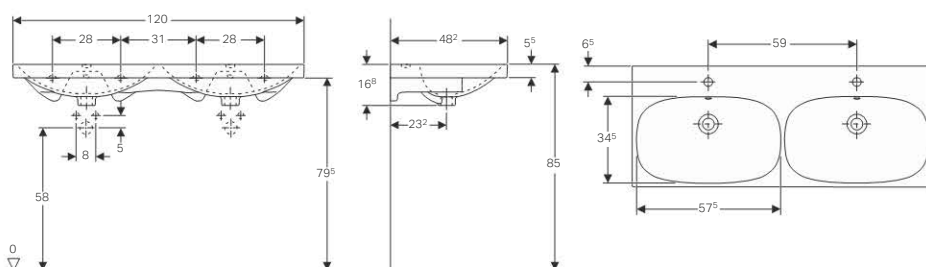

Geberit Acanto double washbasin for cabinet

Characteristics

- Can be installed with a washbasin cabinet
- Easy fastening with Geberit washbasin wall fixing type EFF1

Technical data

Material	Fine fireclay

Scope of delivery

- Wall fixing type EFF1

Art. no.	Surface / colour	B [cm]	H [cm]	T [cm]	Tap hole	Overflow
500.627.01.1	white	120	16.8	48.2	centred	visible
500.628.01.1	white	120	16.8	48.2	without	visible