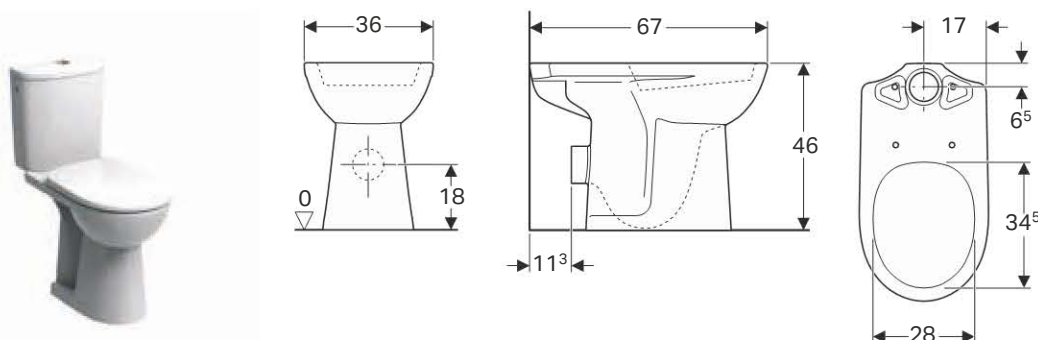

Floor-standing WCs, raised

Geberit Abalona floor-standing WC, washdown, raised, for close-coupled exposed cistern

Application purposes

- For close-coupled exposed cistern

Characteristics

- Floor-standing
- Washdown WC
- With flush rim

- Horizontal outlet
- Raised seat height of 46 cm

Technical data

Material	Vitreous china

Scope of delivery

- Fastening material

Art. no.	Surface / colour	B [cm]	H [cm]	T [cm]
500.284.01.1	white	36	46	67

To order additionally

- Cistern
- WC seat

Can be combined with

- Geberit Abalona Square exposed cistern, close-coupled, dual flush, bottom water supply connection → p. 186
- Geberit Abalona Square exposed cistern, close-coupled, dual flush, lateral water supply connection → p. 185
- Geberit Abalona exposed cistern, close-coupled, dual flush, bottom water supply connection → p. 186
- Geberit Abalona exposed cistern, close-coupled, dual flush, lateral water supply connection → p. 187
- Geberit Abalona WC seat → p. 174
- Geberit Abalona WC seat ring → p. 176
- Geberit Abalona WC seat, seat ring for children → p. 173