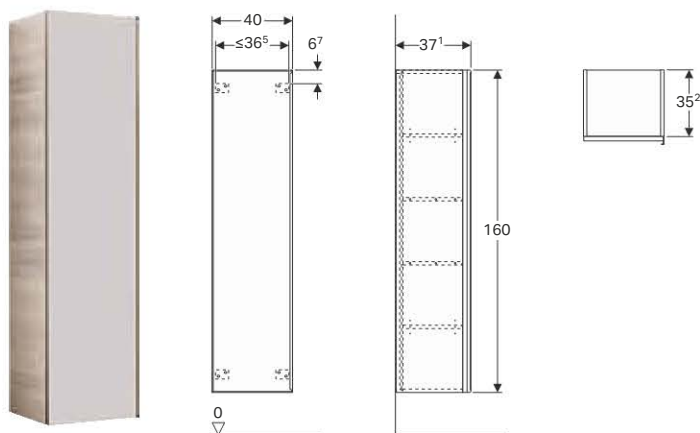

Art. no.	Surface / colour	B [cm]	B1 [cm]	H [cm]	T [cm]	Siphon cutout
500.558.JI.1	Drawers: shiny glass / taupe Body: wood-textured melamine / oak beige	73.4	68.4	54.3	50.4	left or right
500.558.JJ.1	Drawers: shiny glass / black Body: wood-textured melamine / oak grey-brown	73.4	68.4	54.3	50.4	left or right
500.560.JI.1	Drawers: shiny glass / taupe Body: wood-textured melamine / oak beige	88.4	83.4	54.3	50.4	left or right
500.560.JJ.1	Drawers: shiny glass / black Body: wood-textured melamine / oak grey-brown	88.4	83.4	54.3	50.4	left or right
500.561.JI.1	Drawers: shiny glass / taupe Body: wood-textured melamine / oak beige	118.4	113.4	54.3	50.4	left or right
500.561.JJ.1	Drawers: shiny glass / black Body: wood-textured melamine / oak grey-brown	118.4	113.4	54.3	50.4	left or right

Can be combined with

- Geberit Citterio lay-on washbasin → p. 10
- Geberit Citterio lay-on washbasin with waste outlet → p. 10

Accessories

- Accessory overview: Bathroom furniture

Side cabinets

Geberit Citterio tall cabinet with one door

Characteristics

- Wall-hung
- With one door
- Opening via handle
- Door with soft closing
- With four movable shelves
- Left or right hinge side
- Front made of glass
- Door frame made of metal
- Delivered pre-assembled

Technical data

Material	Chipboard

Scope of delivery

- 4 movable shelves
- Fastening material

Art. no.	Surface / colour	B [cm]	H [cm]	T [cm]
500.554.JI.1	Doors: shiny glass / taupe Body: wood-textured melamine / oak beige	40	160	35.2
500.554.JJ.1	Drawers: shiny glass / black Body: wood-textured melamine / oak grey-brown	40	160	35.2

Accessories

- Accessory overview: Bathroom furniture