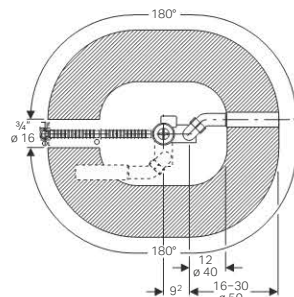

Geberit bathtub drain with turn handle actuation and inlet, d52, with ready-to-fit-set, special size

Application purposes

- For bathtubs with valve hole $\varnothing$ 52 mm
- For bathtubs made of steel, plastic or cast iron
- For custom-size bathtubs

Characteristics

- With overflow and inlet
- Quality-monitored in accordance with EN 274-3
- Inlet jet can be aligned
- Double-sided seals on drain and overflow
- Overflow head with extendible mount can be fastened

Technical data

Sound class	1
Inlet capacity	0.35 l/s
Discharge rate	0.85 l/s
Overflow discharge rate	0.6 l/s
Depth of water seal	50 mm

Scope of delivery

- Ready-to-fit set
- Elbow tap connector 90° with male thread G 3/4" and Euro cone $\varnothing$ 20 cm, rotatable
- Connection bend made of PE-HD, $\varnothing$ 40 / 50 mm
- T-piece made of PP, $\varnothing$ 39 / 28 mm, G 1"
- Waste outlet
- Trap
- Protection box
- Fastening material

Art. no.	Surface / colour
150.711.21.1	bright chrome-plated