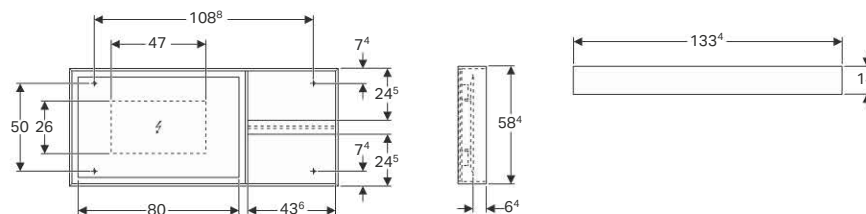

Geberit Citterio illuminated mirror, lateral storage shelf

Characteristics

- With right or left storage shelf
- Light operated by wall switch
- Mirror surface with LED light strip integrated in frame
- Frame made of wood

Technical data

Protection class	II
Protection degree	IP44
Nominal voltage	230 V AC
Mains frequency	50 Hz
Operating voltage	12 V DC
Power consumption	29.5 W
Material	Glass
Energy efficiency class	A+

Art. no.	Surface / colour	B [cm]	H [cm]	T [cm]	Luminous flux [lm]
500.571.JI.1	oak beige	133.4	58.4	14	2816
500.571.JJ.1	oak grey-brown	133.4	58.4	14	2816