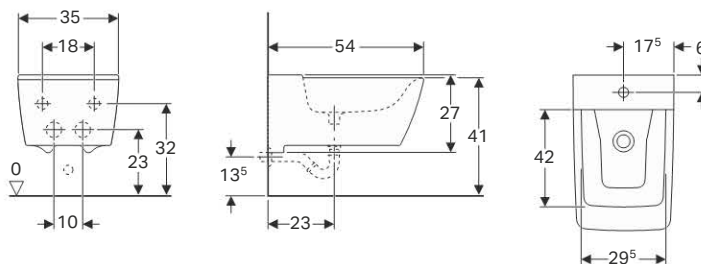

Geberit connection set for wall-hung WC, length 30 cm

Application purposes

- For wall-hung WCs

Characteristics

- Extended connection set

Technical data

Material	PE-HD

Scope of delivery

- Flush pipe with sleeve, made of PE-HD
- Straight connector with sleeve, made of PE-HD
- 2 cover caps
- Fastening material

Art. no.	Surface / colour	d, ø [mm]	d1, ø [mm]	L [cm]	l [cm]	l1 [cm]
152.441.46.1	matt chrome-plated	90	45	30	26.5	27.5

Bidets

Wall-hung bidets

Geberit Xeno² wall-hung bidet

Application purposes

- For single-hole taps with flexible hoses

Characteristics

- Wall-hung
- Hidden water supply connection
- Hidden fastening
- Suitable for Geberit washbasin connector Clou

Technical data

Material	Vitreous china

Scope of delivery

- Fastening material

Art. no.	Surface / colour	B [cm]	H [cm]	T [cm]	Overflow
500.501.01.1	KeraTect / white	35	23.5	54	without

Accessories

- Geberit washbasin connector Clou with lever actuation → p. 11
- Fastening set for Geberit wall-hung WCs and wall-hung bidets → p. 22