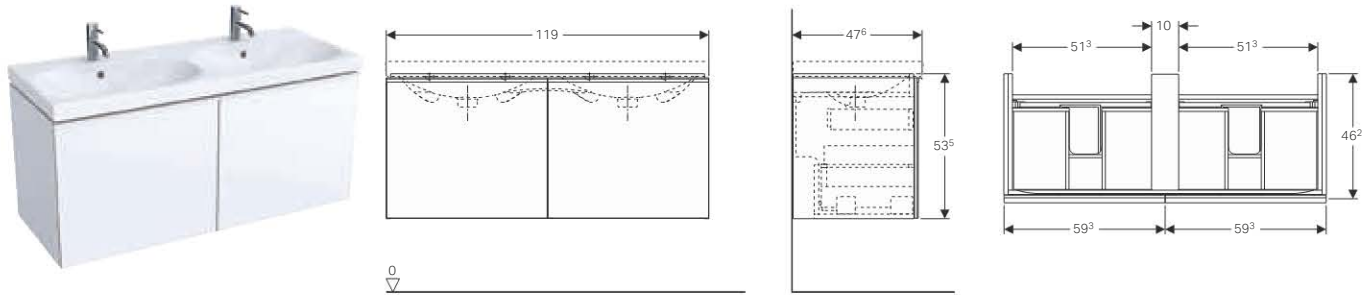

New

Geberit Acanto cabinet for double washbasin, with two drawers

Characteristics

- Wall-hung
- With two drawers
- Opening via handle
- Front made of chipboard with glass cover
- Delivered pre-assembled

Technical data

Material	Chipboard

Scope of delivery

- Fastening material

Art. no.	Surface / colour	B [cm]	H [cm]	T [cm]
500.613.01.1	Body: high-gloss coated / white Drawers: shiny glass / white	119	53.5	47.6
500.613.16.7	Body: matt coated / black Drawers: shiny glass / black	119	53.5	47.6
500.613.JK.1	Body: matt coated / lava Drawers: shiny glass / lava	119	53.5	47.6
500.613.JL.1	Body: matt coated / sand grey Drawers: shiny glass / sand grey	119	53.5	47.6

Can be combined with

- Geberit Acanto double washbasin for cabinet → p. 55