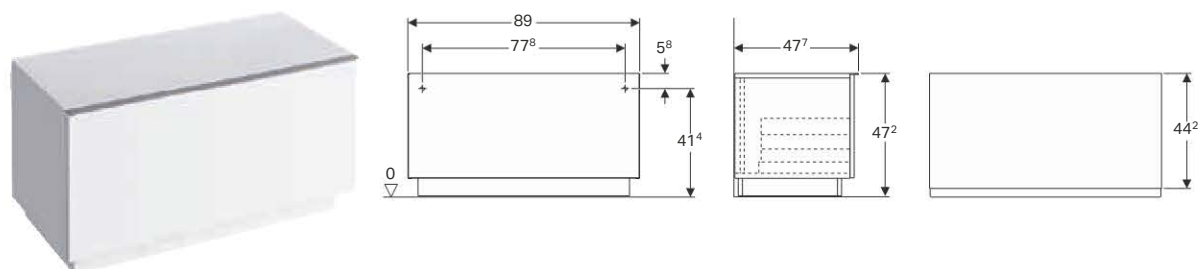

Geberit iCon low cabinet with one drawer, floor-standing

Characteristics

- Floor-standing
- With one drawer
- Opening via handle
- Drawer with self-closing
- Moisture-resistant
- Delivered pre-assembled

Technical data

Material	Chipboard

Scope of delivery

- Fastening material

Art. no.	Surface / colour	B [cm]	H [cm]	T [cm]
500.440.01.1	high-gloss coated / white	89	47.2	47.7
500.440.JH.1	foil-covered / oak nature	89	47.2	47.7
500.440.JK.1	matt coated / lava	89	47.2	47.7