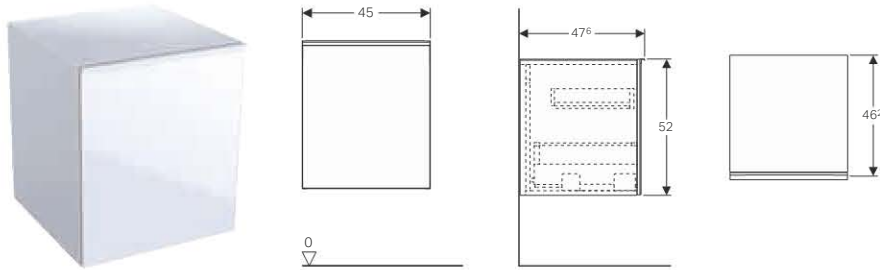

New

Geberit Acanto low cabinet with one drawer and internal drawer

Characteristics

- Wall-hung
- With one drawer
- With one internal drawer
- Opening via handle
- Drawer with self-closing
- Moisture-resistant

- Front made of chipboard with glass cover
- Delivered pre-assembled

Technical data

Material	Chipboard

Scope of delivery

- Fastening material

Art. no.	Surface / colour	B [cm]	H [cm]	T [cm]
500.618.01.1	Body: high-gloss coated / white Drawers: shiny glass / white	45	52	47.6
500.618.16.7	Body: matt coated / black Drawers: shiny glass / black	45	52	47.6
500.618.JK.1	Body: matt coated / lava Drawers: shiny glass / lava	45	52	47.6
500.618.JL.1	Body: matt coated / sand grey Drawers: shiny glass / sand grey	45	52	47.6

Accessories

- Geberit Acanto drawer insert → p. 69
- Geberit Acanto set of feet → p. 69