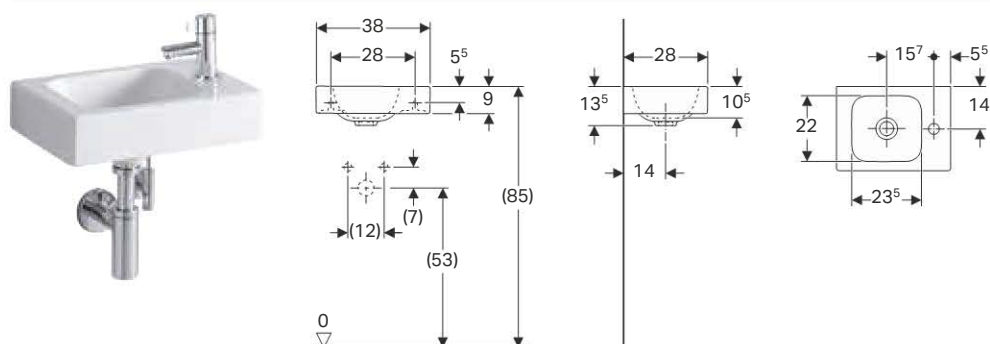

Geberit iCon handrinse basin

Characteristics

- Can be installed with a washbasin cabinet
- Asymmetrical

Technical data

Material	Fine fireclay

Art. no.	Surface / colour	B [cm]	H [cm]	T [cm]	Tap hole	Overflow
500.460.01.1	white	38	13.5	28	right	without
500.461.01.1	white	38	13.5	28	left	without

Can be combined with

- Geberit iCon cabinet for handrinse basin, with one door → p. 90

Accessories

- Geberit bottle trap with dip tube, for washbasin, horizontal outlet → p. 12
- Geberit waste outlet with free outlet → p. 11
- Geberit bottle trap with dip tube for washbasin, space-saving model, horizontal outlet → p. 12
- Fastening set for Geberit handrinse basins → p. 13