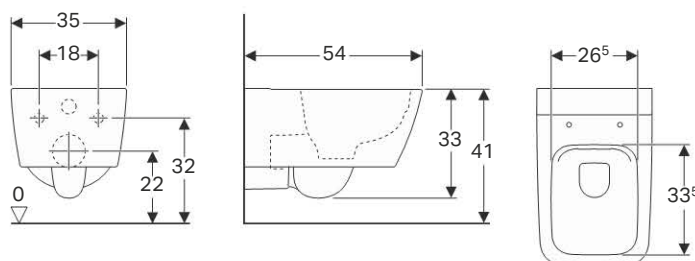

Geberit iCon Square wall-hung WC, washdown, Rimfree

Application purposes

- For concealed cisterns
- For pressure flushing valves

Characteristics

- Wall-hung
- Washdown WC
- Rimfree

Art. no. Surface / colour

500.420.01.1 white

- Class 1, full flush volume 6 or 4.5 l, in accordance with EN 997
- Hidden fastening

Technical data

Material	Vitreous china

Scope of delivery

- Fastening material

	B	H	T
	[cm]	[cm]	[cm]
500.420.01.1	35	33	54