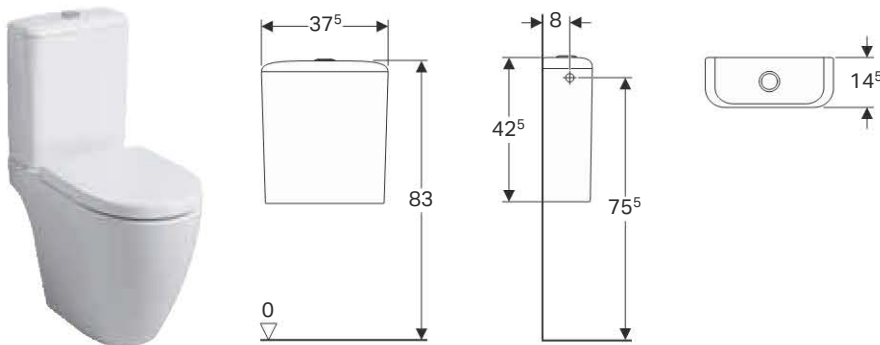

Geberit iCon exposed cistern, close-coupled, dual flush, lateral water supply connection

Characteristics

- Close-coupled
- Dual flush
- Water supply connection on the left/right

Technical data

Flush volume, factory setting	6 and 3 l
Flush volume small, adjustment range	3 / 4 l
Material	Vitreous china

Art. no.	Surface / colour	B [cm]	H [cm]	T [cm]
500.408.01.1	white	37.5	42.5	14.5

Can be combined with

- Geberit iCon Square floor-standing WC for close-coupled exposed cistern, washdown, Rimfree → p. 99
- Geberit iCon floor-standing WC for close-coupled exposed cistern, washdown, Rimfree → p. 98