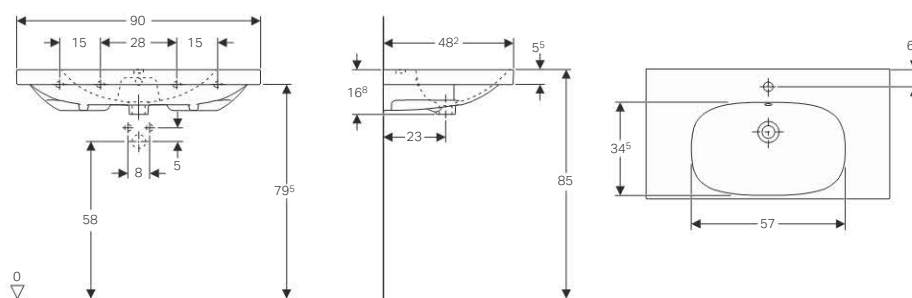

New

Geberit Acanto washbasin with shelf surface, easy fastening

Characteristics

- Can be installed with a washbasin cabinet
- Easy fastening with Geberit washbasin wall fixing type EFF1

Technical data

Material	Fine fireclay

Scope of delivery

- Wall fixing type EFF1

Art. no.	Surface / colour	B	Cabinet width	H	T	Tap hole	Overflow
		[cm]	[cm]	[cm]	[cm]		
500.623.01.1	white	90	89	16.8	48.2	centred	visible
500.624.01.1	white	90	89	16.8	48.2	without	visible

Can be combined with

- Geberit Acanto cabinet for washbasin, with one drawer and one internal drawer → p. 59

Accessories

- Geberit bottle trap with dip tube, for washbasin, horizontal outlet → p. 12
- Geberit waste outlet with external push-button waste plug → p. 11
- Geberit bottle trap with dip tube for washbasin, space-saving model, horizontal outlet → p. 12
- Fastening set for Geberit washbasins → p. 12

New