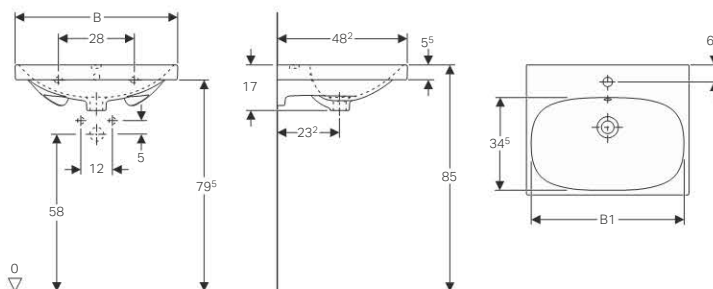

Washbasins

New

Geberit Acanto washbasin

Characteristics

- Can be installed with a washbasin cabinet

Technical data

Material	Fine fireclay

Art. no.	Surface / colour	B [cm]	B1 [cm]	Cabinet width [cm]	H [cm]	T [cm]	Tap hole	Overflow
500.620.01.1	white	60	57	59.5	17	48.2	centred	visible
500.621.01.1	white	65	61.5	64	17	48.2	centred	visible

Can be combined with

- Geberit Acanto cabinet for washbasin, with one drawer and one internal drawer → p. 59

Accessories

- Geberit bottle trap with dip tube, for washbasin, horizontal outlet → p. 12
- Geberit waste outlet with external push-button waste plug → p. 11
- Geberit bottle trap with dip tube for washbasin, space-saving model, horizontal outlet → p. 12
- Fastening set for Geberit washbasins → p. 12

New