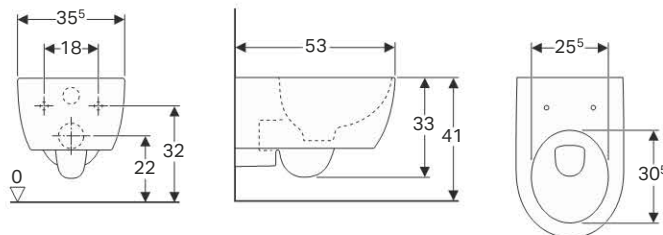

Geberit iCon wall-hung WC, washdown

Application purposes

- For concealed cisterns
- For pressure flushing valves

Characteristics

- Wall-hung
- Washdown WC
- With flush rim

Art. no. Surface / colour

500.400.01.1 white

- Class 1, full flush volume 6 or 4.5 l, in accordance with EN 997
- Hidden fastening

Technical data

Material	Vitreous china

Scope of delivery

- Fastening material

	B	H	T
	[cm]	[cm]	[cm]
500.400.01.1	35.5	33	53

To order additionally

- WC seat

Can be combined with

- Geberit iCon WC seat → p. 101
- Geberit iCon WC seat, slim design → p. 102

Accessories

- Fastening set for Geberit wall-hung WCs and wall-hung bidets → p. 22
- Geberit connection set for wall-hung WC, length 30 cm → p. 22

- May require: Geberit connection set for wall-hung WC, length 30 cm