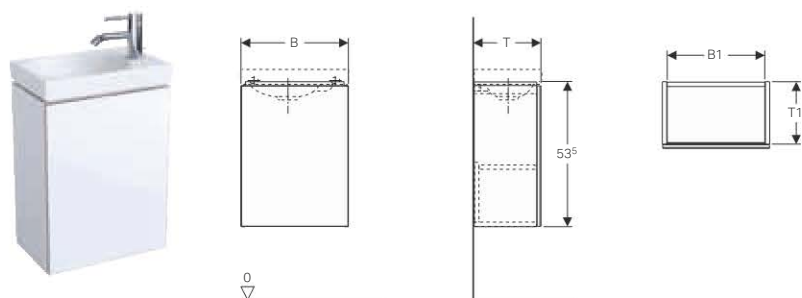

Bathroom furniture

Washbasin cabinets

New

Geberit Acanto cabinet for handrinse basin, with one door

Characteristics

- Wall-hung
- With one door
- Opened using push-to-open mechanism
- Left or right hinge side
- Moisture-resistant
- Front made of chipboard with glass cover
- Delivered pre-assembled

Technical data

Material	Chipboard

Scope of delivery

- Fastening material

Art. no.	Surface / colour	B [cm]	B1 [cm]	Washbasin width [cm]	H [cm]	T [cm]	T1 [cm]
500.607.01.1	Body: high-gloss coated / white Doors: shiny glass / white	39.5	36	40	53.5	24.5	23
500.607.16.7	Body: matt coated / black Doors: shiny glass / black	39.5	36	40	53.5	24.5	23
500.607.JK.1	Body: matt coated / lava Doors: shiny glass / lava	39.5	36	40	53.5	24.5	23
500.607.JL.1	Body: matt coated / sand grey Doors: shiny glass / sand grey	39.5	36	40	53.5	24.5	23
500.608.01.1	Body: high-gloss coated / white Doors: shiny glass / white	44.5	41	45	53.5	37.5	36
500.608.16.7	Body: matt coated / black Doors: shiny glass / black	44.5	41	45	53.5	37.5	36
500.608.JK.1	Body: matt coated / lava Doors: shiny glass / lava	44.5	41	45	53.5	37.5	36
500.608.JL.1	Body: matt coated / sand grey Doors: shiny glass / sand grey	44.5	41	45	53.5	37.5	36

Can be combined with

- Geberit Acanto handrinse basin, right tap hole → p. 49
- Geberit Acanto handrinse basin → p. 49