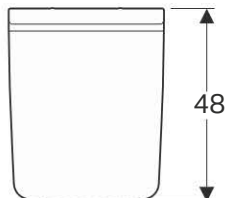

WC seats

Geberit Xeno² WC seat

Characteristics

- Overlapping WC lid

Technical data

Material	Duroplast

Art. no.	Surface / colour	Soft-closing mechanism	Fastening	Hinge material
500.537.01.1	white	yes	from above	Brass chrome-plated