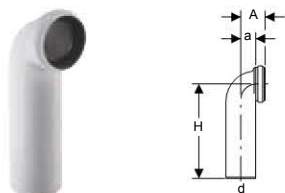

Accessories

Geberit connection bend 90°

Application purposes

- For floor-standing WCs with horizontal and open outlet
  ø 105 mm

Technical data

Material	PP

Scope of delivery

- Sleeve made of EPDM

Art. no.	Surface / colour	d, ø [mm]	A [cm]	a [cm]	H [cm]
152.610.11.1	white alpine	110	9	7	35