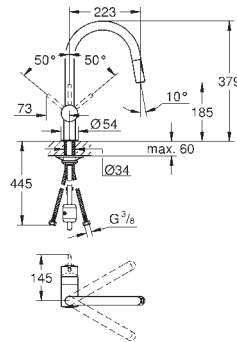

Minta
Single-lever sink mixer 1/2"
C-spout
monobloc installation
GROHE StarLight chrome finish
GROHE SilkMove 46 mm ceramic cartridge
GROHE EasyDock guarantees easy retraction and smooth docking back to the starting position
pull-out dual spray
diverter: laminar spray/SpeedClean shower jet
adjustable flow rate limiter
swivel tubular spout
swivel area 360°
integrated non-return valve
protected against backflow
flexible connection hoses
rapid installation system
min. recommended pressure 1 bar

30 348 001   Chrome   4005176464973   203.00