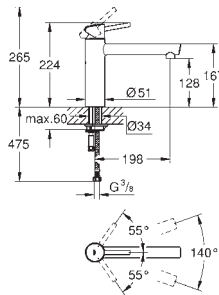

Concetto
Single-lever sink mixer 1/2"
medium spout
monobloc installation
GROHE StarLight finish
GROHE SilkMove 35 mm ceramic cartridge
mousseur
adjustable flow rate limiter
swivel cast spout
swivel area 140°
flexible connection hoses
rapid installation system

31 129 001	Chrome	4005176886744	231.36
31 129 DC1	supersteel	4005176891021	294.75