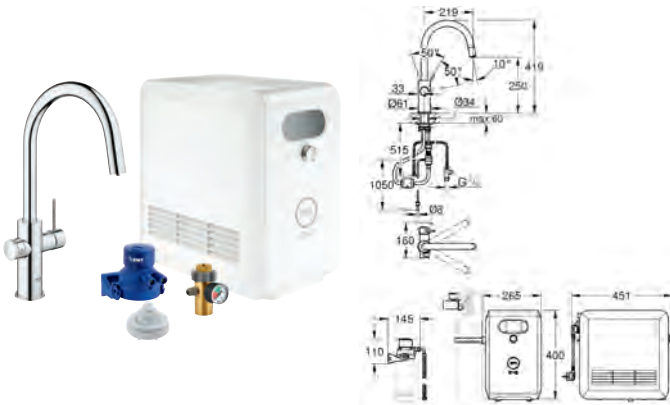

GROHE StarLight chrome finish

28 mm ceramic cartridge

with **GROHE SilkMove**

pull out mousseur spout

swivel tubular spout

swivel area 360°

separate inner water ways for filtered

and non-filtered water

flexible connection hoses

GROHE Blue Professional cooler

delivers 12 liters of chilled sparkling water per hour

colour display with push and turn control

270 Watt cooling unit, 230 V, 50 Hz

type of protection IP 21

CE approved

requires ventilation holes in the bottom of the kitchen cabinet

software set-up and monitoring of filter and CO₂ capacity possible via GROHE Ondus app

push notifications at low filter resp. CO₂ capacity

additional monitoring via GROHE Blue Professional Browser-Monitor possible with Bluetooth 4.0* and WIFI interface for wireless data communication

for Apple** and Android devices

Bluetooth range (max. 10 m) varies depending on materials used and walls between transmitter and receiver

filter head with flexible water hardness adjustment

GROHE Blue filter, CO₂ bottle and cleaning cartridge are not included in the delivery and have to be ordered separately

suitable filters:

- filter S-size, capacity 600 l at 20° dKH (40 404 001)

- filter M-size, capacity 1500 l at 20° dKH (40 430 001)

- filter L-size, capacity 2500 l at 20° dKH (40 412 001)

- activated carbon filter, capacity 3000 l (40 547 001)

- Magnesium+ filter, capacity 400 l at 17° dGH (40 691 001)

System requirements Apple

iPhone with iOS 9.0 or higher

System requirements Android

smart phone with Android 4.3 or higher

Mobile devices and GROHE Ondus App*** are not included in delivery and have to be ordered separately via an authorised Apple store/store/iTunes or Google Play store.

* The Bluetooth word mark and logos are registered trademarks owned by Bluetooth SIG, Inc. and any use of such marks by Grohe AG is under license. Other trademarks and trade names are those of their respective owners.

** Apple, the Apple logo, iPod, iPod Touch, iPhone and iTunes are trademarks of Apple Inc., registered in the U.S. and other countries. Apple is not responsible for the function of this device or its compliance with safety and regulatory standards.

*** Available for free via iTunes app or Google Play store.
to be equipped with a non-return valve EA approved by Belgaqua