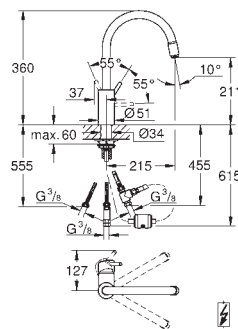

31 212 003 Chrome

4005176466762

236.00

Concetto
Single-lever sink mixer 1/2"
for use with displacement water heater
high spout
monobloc installation
GROHE StarLight chrome finish
GROHE SilkMove 35 mm ceramic cartridge
GROHE Zero separated inner water ways - lead and nickel free
pull-out laminar spray
automatic return
adjustable flow rate limiter
swivel tubular spout
swivel area 360°
protected against backflow
flexible connection hoses
rapid installation system