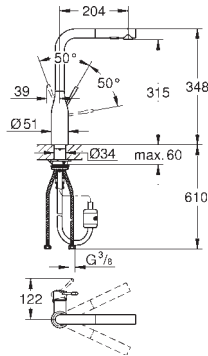

30 270 000	Chrome	4005176314926	330.71
30 270 DC0	supersteel	4005176314933	386.03
30 270 GL0	cool sunrise	4005176427428	441.33
30 270 GN0	brushed cool sunrise	4005176427435	441.30
30 270 DA0	warm sunset	4005176427442	441.33
30 270 DL0	brushed warm sunset	4005176427459	441.30
30 270 A00	hard graphite	4005176427473	441.33
30 270 AL0	Brushed Hard Graphite	4005176427466	441.30

Essence
Single-lever sink mixer 1/2"
high spout
monobloc installation
GROHE StarLight chrome finish
28 mm ceramic cartridge
with **GROHE SilkMove**
flow strainer
pull-out dual spray control - switches between regular flow and spray
diverter: laminar spray/SpeedClean shower jet
automatic return to laminar spray
swivel tubular spout
swivel area 360°
integrated non-return valve
protected against backflow
flexible connection hoses
rapid installation system
integrated temperature limiter