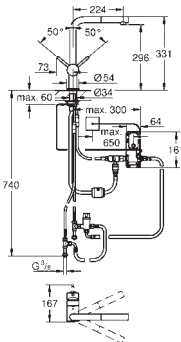

31 360 001	Chrome	4005176343025	551.95
31 360 DC1	supersteel	4005176343032	717.86

Minta Touch
Electronic single-lever sink mixer 1/2"
L-spout
Touch: activation of water via skin contact
battery supply 6 V lithium-battery, type CR-P2
CE approved
solenoid valve
fixed value mixing valve
automatically stops after 60 sec. (factory set)
type of protection IP 44
GROHE SilkMove 46 mm ceramic cartridge
pull out mousseur spout
adjustable flow rate limiter
swivel tubular spout
swivel area 360°
protected against backflow
flexible connection hoses
rapid installation system