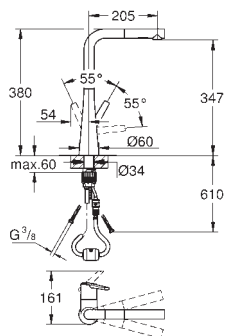

GROHE ZEDRA / ZEDRA SMARTCONTROL / ZEDRA TOUCH

Ref. No. Colour EAN code Retail Guide Price (£)

32 553 002 **Chrome** 4005176466649 **322.48**
 32 553 DC2 **supersteel** 4005176466656 **506.04**

Zedra
Single-lever sink mixer 1/2"
 monobloc installation
GROHE StarLight chrome finish
GROHE SilkMove 35 mm ceramic cartridge
GROHE Magnetic Docking guarantees easy retraction and smooth docking of the spray head back to the starting position
 pull-out dual spray
 diverter: laminar spray/SpeedClean shower jet
 automatic return to laminar spray
 adjustable flow rate limiter
 swivel tubular spout
 swivel area 360°
 protected against backflow
 flexible connection hoses
GROHE QuickFix Plus ultra fast and simple installation - no tools needed
 GROHE Zero separated inner water ways - lead and nickel free