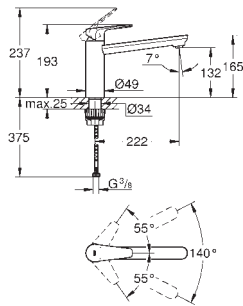

31 693 000   Chrome   4005176530371   71.00

BauEdge
Single-lever sink mixer 1/2"
medium spout
monobloc installation
GROHE StarLight chrome finish
GROHE Longlife 35 mm ceramic cartridge
GROHE Zero separated inner water ways - lead and nickel free
swivel tubular spout
swivel area 140°
mousseur with coin slot for tool free replacement
flexible connection hoses
GROHE QuickFix Plus ultra fast and simple installation - no tools needed
min. recommended pressure 1 bar