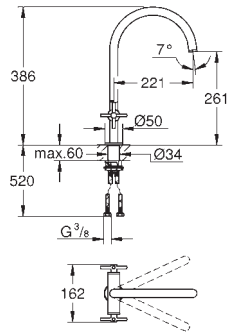

GROHE ATRIO

Ref. No.	Colour	EAN code	Retail Guide Price (£)
30 362 000	Chrome	4005176496479	449.17
30 362 DC0	supersteel	4005176496486	585.27
30 362 AL0	Brushed Hard Graphite	4005176497292	672.66

Atrio
Two handle sink mixer 1/2"
C-spout
monobloc installation
GROHE StarLight chrome finish
ceramic headparts 1/2", 90°
selectable swivel area : 0° / 150° / 360°
flexible connection hoses
rapid installation system
mousseur