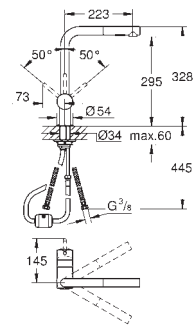

30 274 000	Chrome	4005176314988	263.05
30 274 DC0	supersteel	4005176314995	329.91
30 274 DA0	warm sunset	4005176488672	356.00
30 274 DL0	brushed warm sunset	4005176488689	356.00
30 274 A00	hard graphite	4005176488658	356.00
30 274 AL0	Brushed Hard Graphite	4005176488665	356.00

Minta
Single-lever sink mixer 1/2"
L-spout
monobloc installation
GROHE StarLight chrome finish
GROHE SilkMove 46 mm ceramic cartridge
flow strainer
pull-out dual spray control - switches between regular flow and spray
diverter: laminar spray/SpeedClean shower jet
automatic return to laminar spray
adjustable flow rate limiter
swivel tubular spout
swivel area 360°
integrated non-return valve
protected against backflow
flexible connection hoses
rapid installation system