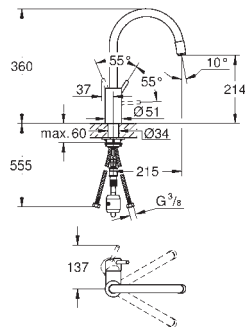

32 663 003 Chrome
32 663 DC3 supersteel

4005176466854
4005176466861

208.15
291.83

Concetto
Single-lever sink mixer 1/2"
high spout
monobloc installation
GROHE StarLight chrome finish
GROHE SilkMove 35 mm ceramic cartridge
GROHE EasyDock guarantees easy retraction and smooth docking back to the starting position
GROHE Zero separated inner water ways - lead and nickel free
pull-out laminar spray
adjustable flow rate limiter
swivel tubular spout
swivel area 360°
protected against backflow
flexible connection hoses
GROHE QuickFix rapid installation system
min. recommended pressure 1 bar