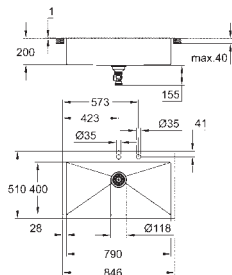

K800
Stainless steel sink
model: K800 90-S 84.6/51 1.0
mounting type: top mount or flush mount
material: stainless steel AISI 304 (V2A)
material thickness: 1 mm
GROHE StarLight finish
finish: satin finish
GROHE Whisper
min. cabinet size: 900 mm
dimensions: 846 x 510 mm
1 bowl: 790 x 400 x 200 mm
GROHE QuickFix installation system
cut-out (top mount): 831 x 495 mm
waste: Ø 3.5"/90 mm waste strainer with automatic waste fitting
accessories included: automatic waste fitting, waste kit, basket strainer waste, mounting set