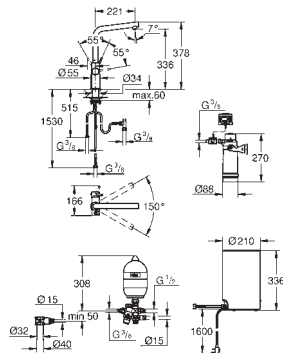

5 phase filter

flow rate measuring unit

	Ref. No.	Colour	EAN code	Retail Guide Price (£)
	30 060 001	Chrome	4005176989186	1,768.69
	<p>GROHE Red Mono Pillar tap and M size boiler Consisting of: GROHE Red Mono pillar tap monobloc installation C-spout GROHE ChildLock push buttons for kettle hot water TÜV certified triple electronic safeguards against accidental activation of boiling water GROHE StarLight chrome finish insulated tubular spout swivel area 150° connection for GROHE Red boiler GROHE Red boiler M size reservoir for kettle hot and hot water 3 litre 99° C kettle hot water 4 litre total capacity required inlet pressure: 1-7 bar with flexible connection hose and outlet for kettle hot water CE approved power supply 230 V 50 Hz power consumption 2100 W standby power consumption 15 W energy efficiency class A GROHE Red filter set for protection of the boiler from limescale Capacity 600 L at 20° dKH 5 phase filter flow rate measuring unit</p>			
	30 329 001	Chrome	4005176414121	1,768.69
	<p>GROHE Red Mono Pillar tap and M size boiler Consisting of: GROHE Red Mono pillar tap monobloc installation L-spout GROHE ChildLock push buttons for kettle hot water TÜV certified triple electronic safeguards against accidental activation of boiling water GROHE StarLight chrome finish insulated tubular spout swivel area 150° connection for GROHE Red boiler GROHE Red boiler M size reservoir for kettle hot and hot water 3 litre 99° C kettle hot water 4 litre total capacity required inlet pressure: 1-7 bar with flexible connection hose and outlet for kettle hot water CE approved power supply 230 V 50 Hz power consumption 2100 W standby power consumption 15 W energy efficiency class A GROHE Red filter set for protection of the boiler from limescale Capacity 600 L at 20° dKH 5 phase filter flow rate measuring unit</p>			
	40 841 001	Chrome	4005176335358	94.02
<p>GROHE Red Mixing valve for thermostatic mixing of mains and boiling water to generate warm water adjustable between 35°C and 75°C hot fill and cold fill installation possible including 70 cm connection hose, manifold and wall fixation</p>				