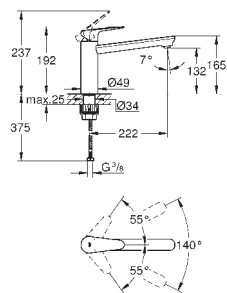

31 715 000   Chrome   4005176564123   71.00

BauCurve
Single-lever sink mixer 1/2"
medium spout
monobloc installation
GROHE StarLight chrome finish
GROHE Longlife 35 mm ceramic cartridge
GROHE Zero separated inner water ways - lead and nickel free
swivel tubular spout
swivel area 140°
mousseur with coin slot for tool free replacement
flexible connection hoses
GROHE QuickFix Plus ultra fast and simple installation - no tools needed
min. recommended pressure 1 bar