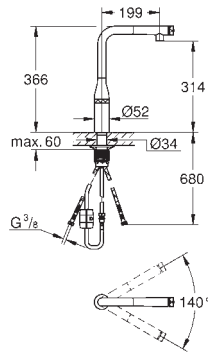

GROHE ESSENCE

Ref. No.	Colour	EAN code	Retail Guide Price (£)
31 615 000	Chrome	4005176523649	362.00
31 615 DC0	supersteel	4005176523656	471.00
31 615 BE0	polished nickel	4005176523731	507.00
31 615 EN0	brushed nickel	4005176523748	543.00
31 615 GL0	cool sunrise	4005176523670	507.00
31 615 GN0	brushed cool sunrise	4005176523687	543.00
31 615 DA0	warm sunset	4005176523694	507.00
31 615 DL0	brushed warm sunset	4005176523700	543.00
31 615 A00	hard graphite	4005176523717	507.00
31 615 AL0	Brushed Hard Graphite	4005176523724	543.00

Essence SmartControl
Sink mixer with SmartControl monobloc installation
GROHE StarLight chrome finish
pull-out spray with laminar
GROHE Magnetic Docking guarantees easy retraction and smooth docking of the spray head back to the starting position
GROHE SmartControl push for ON-OFF, turn for volume adjustment from EcoJoy to full flow
temperature adjustment by turning of mixing valve on body
swivel tubular spout
swivel area 140°
protected against backflow
flexible connection hoses
GROHE QuickFix Plus ultra fast and simple installation - no tools needed
GROHE Zero separated inner water ways - lead and nickel free