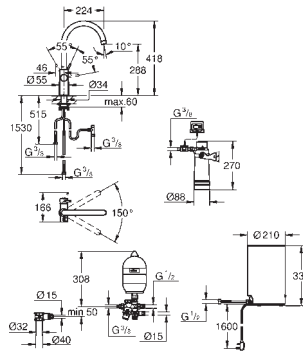

Ref. No.	Colour	EAN code	Retail Guide Price (£)
30 058 001	Chrome	4005176989162	1,989.89
30 058 DC1	supersteel	4005176989179	2,100.48
30 058 DA1	warm sunset	4005176489273	2,249.00
30 058 DL1	brushed warm sunset	4005176489280	2,249.00
30 058 A01	hard graphite	4005176489259	2,249.00
30 058 AL1	Brushed Hard Graphite	4005176489266	2,249.00

GROHE Red Duo

Tap and M Size Boiler

Consisting of:

GROHE Red Duo single-lever sink mixer (30 033 000)

monobloc installation

C-spout

GROHE ChildLock push buttons for kettle hot water

TÜV certified triple electronic safeguards against accidental activation of boiling water

GROHE StarLight chrome finish

28 mm ceramic cartridge

with GROHE SilkMove

insulated tubular spout

swivel area 150°

separate water ways

flexible connection hoses

connection for GROHE Red boiler

GROHE Red boiler M size

reservoir for kettle hot and hot water

3 litre 99° C kettle hot water

4 litre total capacity

required inlet pressure: 1-7 bar

with flexible connection hose and outlet for kettle hot water

CE approved

power supply 230 V 50 Hz

power consumption 2100 W

standby power consumption 15 W

energy efficiency class A

GROHE Red filter set

for protection of the boiler from limescale

Capacity 600 L at 20° dKH

5 phase filter

flow rate measuring unit

30 341 001	Chrome	4005176414916	1,989.89
30 341 DC1	supersteel	4005176414923	2,100.48
30 341 DA1	warm sunset	4005176489310	2,249.00
30 341 DL1	brushed warm sunset	4005176489327	2,249.00
30 341 A01	hard graphite	4005176489297	2,249.00
30 341 AL1	Brushed Hard Graphite	4005176489303	2,249.00

GROHE Red Duo

Tap and M Size Boiler

Consisting of:

GROHE Red Duo single-lever sink mixer (30 033 000)

monobloc installation

L-spout

GROHE ChildLock push buttons for kettle hot water

TÜV certified triple electronic safeguards against accidental activation of boiling water

GROHE StarLight chrome finish

28 mm ceramic cartridge

with GROHE SilkMove

insulated tubular spout

swivel area 150°

separate water ways

flexible connection hoses

connection for GROHE Red boiler

GROHE Red boiler M size

reservoir for kettle hot and hot water

3 litre 99° C kettle hot water

4 litre total capacity

required inlet pressure: 1-7 bar

with flexible connection hose and outlet for kettle hot water

CE approved

power supply 230 V 50 Hz

power consumption 2100 W

standby power consumption 15 W

energy efficiency class A

GROHE Red filter set

for protection of the boiler from limescale

Capacity 600 L at 20° dKH

5 phase filter

flow rate measuring unit