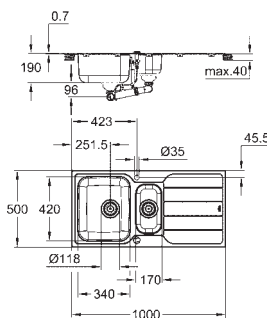

K500
Stainless Steel Sink with Drainer
model: K500 60-S 100/50 1.5 rev
mounting type: top mount or flush mount
material: stainless steel AISI 304 (V2A)
material thickness: 0.7 mm
GROHE StarLight finish
finish: satin finish
GROHE Whisper
min. cabinet size: 600 mm
dimensions: 1000 x 500 mm
1 bowl: 340 x 420 x 185 mm
0.5 bowl: 170 x 320 x 125 mm
GROHE QuickFix installation system
sink mountable left or right
cut-out (top mount): 982 x 482 mm
drilling holes: 2 x 35 mm
waste: Ø 3.5"/90 mm waste strainer with automatic waste fitting
accessories included: waste kit, basket strainer waste, mounting set

KITCHEN
FITTINGS