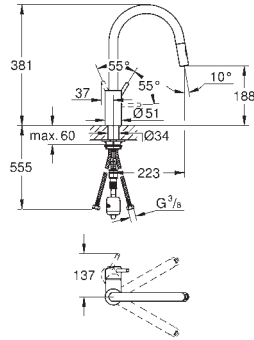

GROHE CONCETTO

Ref. No.	Colour	EAN code	Retail Guide Price (£)
31 483 002	Chrome	4005176466809	239.53
31 483 DC2	supersteel	4005176466816	312.75

Concetto
Single-lever sink mixer 1/2"
high spout
monobloc installation
GROHE StarLight chrome finish
GROHE SilkMove 35 mm ceramic cartridge
GROHE EasyDock guarantees easy retraction and smooth docking back to the starting position
GROHE Zero separated inner water ways - lead and nickel free
pull-out dual spray
diverter: laminar spray/SpeedClean shower jet
adjustable flow rate limiter
swivel tubular spout
swivel area 360°
protected against backflow
flexible connection hoses
GROHE QuickFix rapid installation system