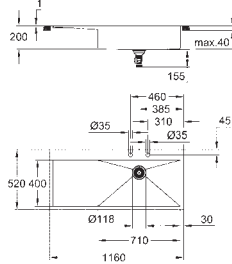

KITCHEN FITTINGS

GROHE STAINLESS STEEL SINKS

GROHE STAINLESS STEEL SINKS

Ref. No. Colour EAN code Retail Guide Price (£)

31 582 SD1 stainless steel 4005176607158 1,511.13

K1000
Stainless Steel Sink with Drainer
model: K1000 80-S 116/52 1.0 rh
mounting type: top mount or flush mount
material: stainless steel AISI 304 (V2A)
material thickness: 1 mm
GROHE StarLight finish
finish: satin finish
GROHE Whisper
min. cabinet size: 800 mm
dimensions: 1160 x 520 mm
1 bowl: 710 x 400 mm
GROHE QuickFix installation system
sink mountable right
cut-out (top mount): 1145 x 505 mm
waste: Ø 3.5"/90 mm waste strainer with automatic waste fitting
accessories included: automatic waste fitting, waste kit, basket strainer waste, mounting set