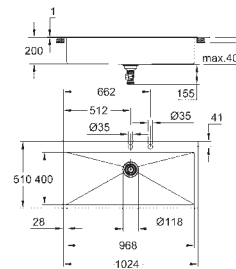

K800
Stainless steel sink
model: K800 120-S 102.4/51 1.0
mounting type: top mount or flush mount
material: stainless steel AISI 304 (V2A)
material thickness: 1 mm
GROHE StarLight finish
finish: satin finish
GROHE Whisper
min. cabinet size: 1200 mm
dimensions: 1024 x 510 mm
1 bowl: 968 x 400 x 200 mm
GROHE QuickFix installation system
cut-out (top mount): 1009 x 495 mm
waste: Ø 3.5"/90 mm waste strainer with automatic waste fitting
accessories included: automatic waste fitting, waste kit, basket strainer waste, mounting set

31 574 SD1   stainless steel   4005176607080   347.91
31 574 GN0   brushed cool sunrise   4005176563645   1,017.00
31 574 DL0   brushed warm sunset   4005176563621   1,017.00
31 574 AL0   Brushed Hard Graphite   4005176563638   1,017.00