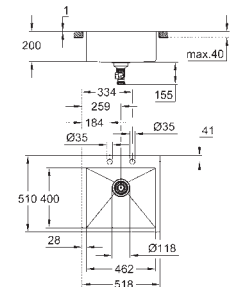

K800
Stainless steel sink
model: K800 60-S 51.8/51 1.0
mounting type: top mount or flush mount
material: stainless steel AISI 304 (V2A)
material thickness: 1 mm
GROHE StarLight finish
finish: satin finish
GROHE Whisper
min. cabinet size: 600 mm
dimensions: 518 x 510 mm
1 bowl: 462 x 400 x 200 mm
GROHE QuickFix installation system
cut-out (top mount): 503 x 495 mm
waste: Ø 3.5"/90 mm waste strainer with automatic waste fitting
accessories included: automatic waste fitting, waste kit, basket strainer waste, mounting set

31 584 SD1   stainless steel   4005176607172   1,066.99