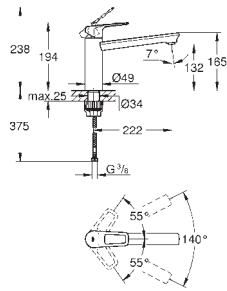

GROHE BAU LINES

Ref. No.   Colour   EAN code   Retail Guide Price (£)

31 706 000   Chrome   4005176530449   71.00

BauLoop
Single-lever sink mixer 1/2"
medium spout
monobloc installation
GROHE StarLight chrome finish
GROHE Longlife 35 mm ceramic cartridge
GROHE Zero separated inner water ways - lead and nickel free
swivel tubular spout
swivel area 140°
mousseur with coin slot for tool free replacement
flexible connection hoses
GROHE QuickFix Plus ultra fast and simple installation - no tools needed
min. recommended pressure 1 bar