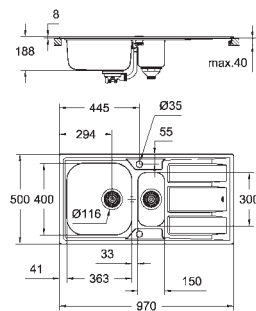

K400
Stainless Steel Sink with Drainer
model: K400 60-S 97/50 1.5 rev
mounting type: standard built-in
material: stainless steel AISI 304 (V2A)
material thickness: 0.7 mm
GROHE StarLight finish
finish: satin finish
GROHE Whisper
min. cabinet size: 600 mm
dimensions: 970 x 500 mm
1 bowl: 363 x 400 x 188 mm
0.5 bowl: 150 x 300 x 188 mm
GROHE QuickFix installation system
sink mountable left or right
cut-out: 950 x 480 mm
drilling holes: 2 x 35 mm
drainer: automatic waste fitting
accessories included: automatic waste fitting, waste kit, basket strainer waste, mounting set

31 587 SD0   stainless steel   4005176473449   242.16