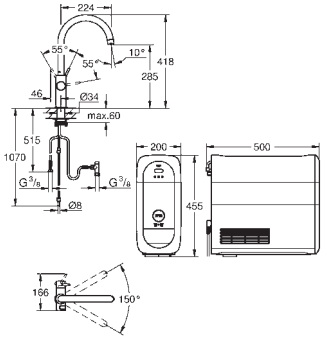

GROHE BLUE HOME

Ref. No.	Colour	EAN code	Retail Guide Price (£)
31 455 000	Chrome	4005176323027	1,989.90
31 455 DC0	supersteel	4005176323034	2,281.68

GROHE Blue Home

C-spout

Consisting of:
GROHE Blue Home single-lever sink mixer with filter function monobloc installation

C-spout

touch operated for 3 types of filtered and chilled water
still, medium, sparkling

GROHE StarLight finish
28 mm ceramic cartridge

with **GROHE SilkMove**

swivel tubular spout, swivel area 150°

separate inner water ways for filtered

and non-filtered water

flexible connection hoses

GROHE Blue Home cooler

delivers 3 liters of chilled water per hour

180 Watt cooling unit, 230 V, 50 Hz

type of protection IP 21

CE approved

requires ventilation holes in the bottom of the kitchen cabinet

adjustable for GROHE Blue filter S-Size, GROHE Blue

activated carbon filter and GROHE Blue magnesium+ filter

GROHE Blue filter S-Size, filter head with flexible

water hardness adjustment

for regions with water hardness of more than 9° dKH

for regions with water hardness below 9° dKH please order activated carbon filter

40 547 001

GROHE Blue 425 g CO₂ bottle