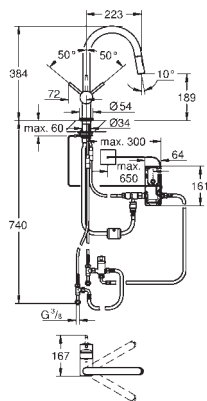

31 358 002	Chrome	4005176465000	568.38
31 358 DC2	supersteel	4005176465017	710.76

Minta Touch
Electronic single-lever sink mixer 1/2"
C-spout
monobloc installation
Touch: activation of water via skin contact
battery supply 6 V lithium-battery, type CR-P2
CE approved
solenoid valve
fixed value mixing valve
automatically stops after 60 sec. (factory set)
type of protection IP 44
GROHE StarLight chrome finish
GROHE SilkMove 46 mm ceramic cartridge
pull-out dual spray
diverter: laminar spray/SpeedClean shower jet
swivel tubular spout
swivel area 360°
protected against backflow
flexible connection hoses
rapid installation system