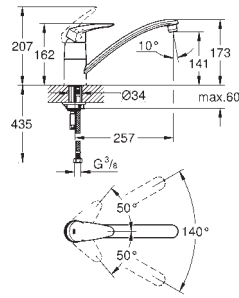

GROHE EURODISC

Ref. No.	Colour	EAN code	Retail Guide Price (£)

33 770 001	Chrome	4005176828959	197.99

Eurodisc
Single-lever sink mixer 1/2"
low spout
monobloc installation
GROHE StarLight finish
GROHE SilkMove 35 mm ceramic cartridge
mousseur
adjustable flow rate limiter
swivel tubular spout
swivel area 140°
with stop restriction
flexible connection hoses
rapid installation system