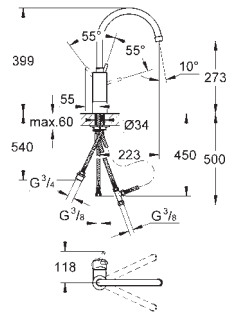

Concetto
Single-lever sink mixer 1/2"
integrated stop valve
high spout
monobloc installation
GROHE StarLight finish
GROHE SilkMove 35 mm ceramic cartridge
mousseur
adjustable flow rate limiter
swivel tubular spout
swivel area 90°
flexible connection hoses
rapid installation system

31 128 001	Chrome	4005176886737	189.10
31 128 DC1	supersteel	4005176891007	241.93