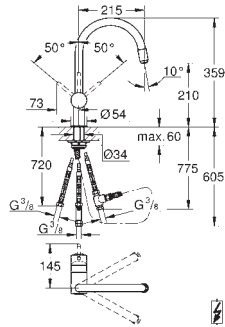

32 918 00E	Chrome	4005176866616	210.23
Ditto, with GROHE Ecojoy 5.7 l/min flow limiter			

KITCHEN FITTINGS

GROHE MINTA / MINTA SMARTCONTROL / MINTA TOUCH

Ref. No. Colour EAN code Retail Guide Price (£)

32 511 000 Chrome 4005176295621 252.49