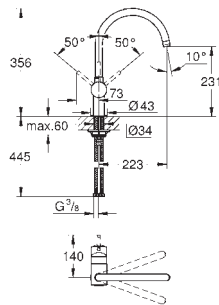

32 917 000	Chrome	4005176230950	167.97
32 917 DC0	supersteel	4005176804946	210.23
32 917 KS0	velvet black	4005176980640	227.14
32 917 DA0	warm sunset	4005176488719	239.00
32 917 DL0	brushed warm sunset	4005176488726	239.00
32 917 A00	hard graphite	4005176488696	239.00
32 917 AL0	Brushed Hard Graphite	4005176488702	239.00

Minta
Single-lever sink mixer 1/2"
C-spout
monobloc installation
GROHE StarLight finish
GROHE SilkMove 46 mm ceramic cartridge
adjustable flow rate limiter
swivel tubular spout
selectable swivel area : 0° / 150° / 360°
flexible connection hoses
with compression nut
rapid installation system
optional temperature limiter (46 308 000)