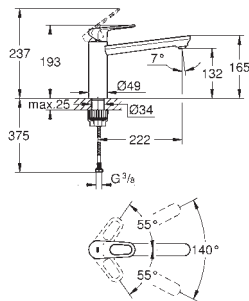

31 688 000   Chrome   4005176530333   71.00

GROHE BauFlow
Single-lever sink mixer 1/2"
medium spout
monobloc installation
GROHE StarLight chrome finish
GROHE Longlife 35 mm ceramic cartridge
GROHE Zero separated inner water ways - lead and nickel free
swivel tubular spout
swivel area 140°
mousseur with coin slot for tool free replacement
flexible connection hoses
GROHE QuickFix Plus ultra fast and simple installation - no tools needed
min. recommended pressure 1 bar