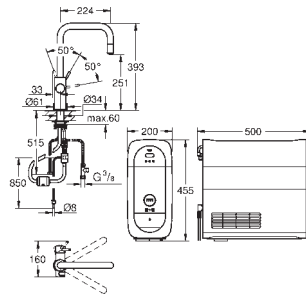

activated carbon filter and GROHE Blue magnesium+ filter

GROHE Blue filter S-Size, filter head with flexible

water hardness adjustment

for regions with water hardness of more than 9° dKH

for regions with water hardness below 9° dKH please order activated carbon filter

40 547 001

GROHE Blue 425 g CO₂ bottle

System requirements: Apple

iPhone with iOS 9.0 or higher

System requirements Android

smart phone with Android 4.3 or higher

Mobile devices and GROHE Ondus App*** are not included in delivery and have to be ordered separately via an authorised Apple store/store/iTunes or Google Play store.

* The Bluetooth word mark and logos are registered trademarks owned by Bluetooth SIG, Inc. and any use of such marks by Grohe AG is under license. Other trademarks and trade names are those of their respective owners.

** Apple, the Apple logo, iPod, iPod Touch, iPhone and iTunes are trademarks of Apple Inc., registered in the U.S. and other countries. Apple is not responsible for the function of this device or its compliance with safety and regulatory standards

*** Available for free via iTunes app or Google Play store.

This product includes an article which is declared as a hazardous substance. Find more information in the safety data sheet. You can download the safety data at: www.grohe.com/safety-data-sheets/

to be equipped with a non-return valve EA approved by Belgaqua