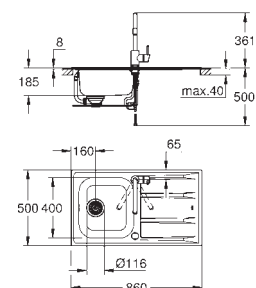

Concetto
Kitchen sink and tap bundle
Consisting of:
K400 stainless steel sink with drainer (31 566 SD0)
Concetto single lever sink mixer (32 663 003)
high spout
monobloc installation
GROHE StarLight chrome finish
GROHE SilkMove 35 mm ceramic cartridge
pull out mousseur spout
adjustable flow rate limiter
swivel tubular spout
swivel area 360°
protected against backflow
flexible connection hoses
rapid installation system

KITCHEN
FITTINGS