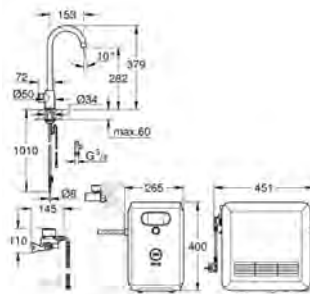

filter head with flexible water hardness adjustment

GROHE Blue filter, CO₂ bottle and cleaning cartridge are not included in the delivery and have to be ordered separately

suitable filters:

- filter S-size, capacity 600 l at 20° dKH (40 404 001)
- filter M-size, capacity 1500 l at 20° dKH (40 430 001)
- filter L-size, capacity 2500 l at 20° dKH (40 412 001)
- activated carbon filter, capacity 3000 l (40 547 001)
- Magnesium+ filter, capacity 400 l at 17° dGH (40 691 001)