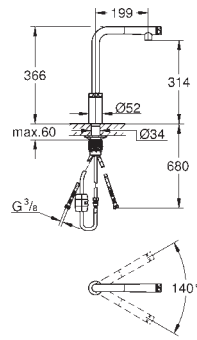

GROHE MINTA / MINTA SMARTCONTROL / MINTA TOUCH

Ref. No.   Colour   EAN code   Retail Guide Price (£)

31 613 000	Chrome	4005176521973	304.00
31 613 DC0	supersteel	4005176521980	394.00
31 613 DA0	warm sunset	4005176523595	425.00
31 613 A00	hard graphite	4005176523601	425.00

Minta SmartControl
Sink mixer with SmartControl
monobloc installation
GROHE StarLight chrome finish
pull-out spray with laminar
GROHE Magnetic Docking guarantees easy retraction and smooth docking of the spray head back to the starting position
GROHE SmartControl push for ON-OFF, turn for volume adjustment from EcoJoy to full flow
temperature adjustment by turning of mixing valve on body
swivel tubular spout
swivel area 140°
protected against backflow
flexible connection hoses
GROHE QuickFix Plus ultra fast and simple installation - no tools needed
GROHE Zero separated inner water ways - lead and nickel free