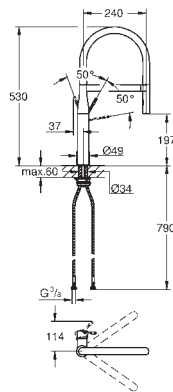

30 294 000	Chrome	4005176341472	419.21
30 294 DC0	supersteel	4005176341489	540.89
30 294 BE0	polished nickel	4005176488511	546.00
30 294 EN0	brushed nickel	4005176488528	546.00
30 294 GL0	cool sunrise	4005176488078	546.00
30 294 GN0	brushed cool sunrise	4005176488085	546.00
30 294 DA0	warm sunset	4005176488498	546.00
30 294 DL0	brushed warm sunset	4005176488504	546.00
30 294 A00	hard graphite	4005176488054	546.00
30 294 AL0	Brushed Hard Graphite	4005176488061	546.00

Essence
Single-lever sink mixer 1/2"
monobloc installation
GROHE StarLight chrome finish
28 mm ceramic cartridge
with **GROHE SilkMove**
flow strainer
with integrated temperature limiter
professional spray
with flexible, hygienic GROHFlexx kitchen santoprene hose
diverter: laminar spray/SpeedClean shower jet
automatic return to laminar spray
metal spray
GROHE Magnetic Docking guarantees easy retraction and smooth docking of the spray head back to the starting position
swivel spout
swivel area 360°
protected against backflow
flexible connection hoses
rapid installation system