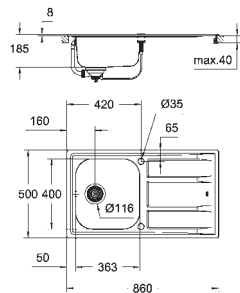

GROHE STAINLESS STEEL SINKS

Ref. No.   Colour   EAN code   Retail Guide Price (£)

31 566 SD0   stainless steel   4005176473234   168.13

K400
Stainless Steel Sink with Drainer
model: K400 45-S 86/50 1.0 rev
mounting type: standard built-in
material: stainless steel AISI 304 (V2A)
material thickness: 0.7 mm
GROHE StarLight finish
finish: satin finish
GROHE Whisper
min. cabinet size: 450 mm
dimensions: 860 x 500 mm
1 bowl: 362.5 x 400 x 188 mm
GROHE QuickFix installation system
sink mountable left or right
cut-out: 840 x 480 mm
drilling holes: 2 x 35 mm
drainer: automatic waste fitting
accessories included: automatic waste fitting, waste kit, basket strainer waste, mounting set

31 567 SD0   stainless steel   4005176473241   242.16