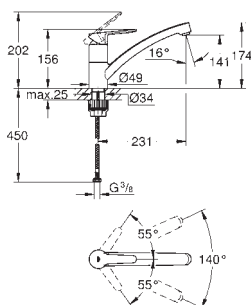

31 680 000   Chrome   4005176530487   63.00

BauEco
Single-lever sink mixer 1/2"
low spout
monobloc installation
GROHE StarLight chrome finish
GROHE Longlife 35 mm ceramic cartridge
GROHE Zero separated inner water ways - lead and nickel free
swivel tubular spout
swivel area 140°
mousseur with coin slot for tool free replacement
flexible connection hoses
GROHE QuickFix Plus ultra fast and simple installation - no tools needed
min. recommended pressure 1 bar

KITCHEN FITTINGS