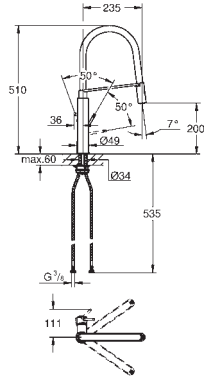

GROHE CONCETTO

Ref. No.	Colour	EAN code	Retail Guide Price (£)
31 491 000	Chrome	4005176343308	337.01
31 491 DC0	supersteel	4005176343315	442.65

Concetto
Single-lever sink mixer 1/2"
monobloc installation
GROHE StarLight chrome finish
28 mm ceramic cartridge
with **GROHE SilkMove**
flow strainer
with integrated temperature limiter
professional spray
with flexible, hygienic GROHFlexx kitchen santoprene hose
diverter: laminar spray/SpeedClean shower jet
automatic return to laminar spray
GROHE Magnetic Docking guarantees easy retraction and smooth docking of the spray head back to the starting position
swivel spout
swivel area 360°
protected against backflow
flexible connection hoses
rapid installation system