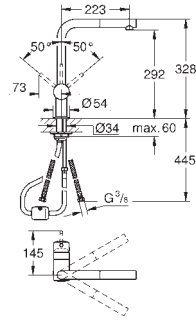

GROHE MINTA / MINTA SMARTCONTROL / MINTA TOUCH

Ref. No.   Colour   EAN code   Retail Guide Price (£)

32 168 000	Chrome	4005176824425	210.23
32 168 DC0	supersteel	4005176824432	273.62

Minta
Single-lever sink mixer 1/2"
monobloc installation
GROHE StarLight finish
GROHE SilkMove 46 mm ceramic cartridge
pull out mousseur spout
adjustable flow rate limiter
swivel tubular spout
integrated non-return valve
protected against backflow
flexible connection hoses
rapid installation system