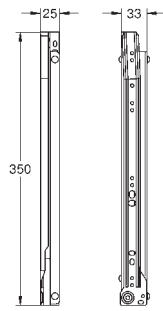

GROHE WASTE SEPARATION SYSTEMS

Ref. No.	Colour	EAN code	Retail Guide Price (£)

40 984 000		4005176586484	47.00

GROHE Blue
Retrofit kit for extricable metal cover
contents: pull-out rails and anti-slip mat
for use with GROHE Blue waste separation system
40 980, 40 981, 40 982 or 40 983, sold separately

KITCHEN
FITTINGS