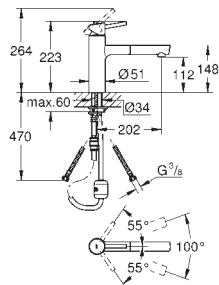

Concetto
Single-lever sink mixer 1/2"
medium spout
monobloc installation
GROHE StarLight finish
GROHE SilkMove 35 mm ceramic cartridge
pull out mousseur spout
adjustable flow rate limiter
swivel cast spout
swivel area 100°
protected against backflow
flexible connection hoses
rapid installation system