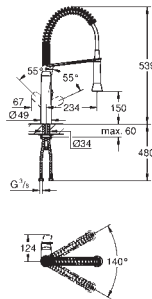

K7
Single-lever sink mixer 1/2"
 monobloc installation
GROHE StarLight finish
GROHE SilkMove 35 mm ceramic cartridge
 professional spray
 diverter: mousseur/shower jet
 automatic return to mousseur
 metal spray
 adjustable flow rate limiter
 swivel spout
 swivel area 140°
 protected against backflow
 flexible connection hoses
 rapid installation system