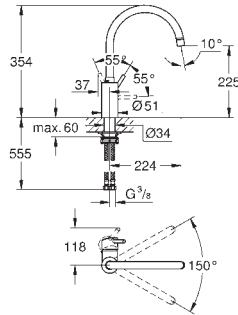

32 661 003 Chrome
32 661 DC3 supersteel

4005176466823
4005176466830

187.23
229.07

Concetto
Single-lever sink mixer 1/2"
high spout
monobloc installation
GROHE StarLight chrome finish
GROHE SilkMove 35 mm ceramic cartridge
GROHE Zero separated inner water ways - lead and nickel free
mousseur
adjustable flow rate limiter
swivel tubular spout
selectable swivel area : 0° / 150°
flexible connection hoses
GROHE QuickFix rapid installation system