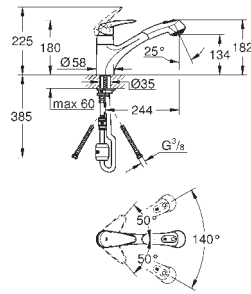

32 257 001	Chrome	4005176834165	209.06

Eurodisc
Single-lever sink mixer 1/2"
low spout
monobloc installation
GROHE StarLight finish
GROHE SilkMove 35 mm ceramic cartridge
pull-out dual spray
diverter: mousseur/shower jet
adjustable flow rate limiter
swivel cast spout
swivel area 140°
flexible connection hoses
rapid installation system