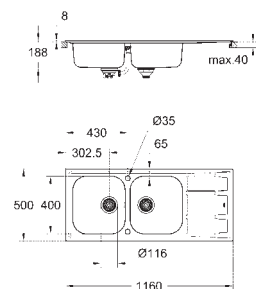

K400
Stainless Steel Sink with Drainer
model: K400 80-S 116/50 2.0 rev
mounting type: standard built-in
material: stainless steel AISI 304 (V2A)
material thickness: 0.7 mm
GROHE StarLight finish
finish: satin finish
GROHE Whisper
min. cabinet size: 800 mm
dimensions: 1160 x 500 mm
2 bowl: 362.5 x 400 x 188 mm
GROHE QuickFix installation system
sink mountable left or right
cut-out: 1140 x 480 mm
drilling holes: 2 x 35 mm
waste: Ø 3.5"/90 mm waste strainer with automatic waste fitting
accessories included: automatic waste fitting, waste kit, basket strainer waste, mounting set

31 570 SD0   stainless steel   4005176473272   347.91