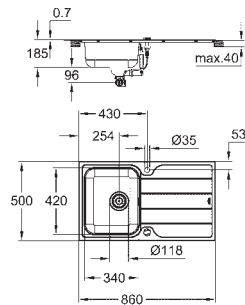

GROHE STAINLESS STEEL SINKS

Ref. No.   Colour   EAN code   Retail Guide Price (£)

31 571 SD1   stainless steel   4005176626029   221.00

K500
Stainless Steel Sink with Drainer
model: K500 45-S 86/50 1.0 rev
mounting type: top mount or flush mount
material: stainless steel AISI 304 (V2A)
material thickness: 0.7 mm
GROHE StarLight finish
finish: satin finish
GROHE Whisper
min. cabinet size: 450 mm
dimensions: 860 x 500 mm
1 bowl: 340 x 420 x 170 mm
GROHE QuickFix installation system
sink mountable left or right
cut-out (top mount): 842 x 482 mm
drilling holes: 2 x 35 mm
waste: Ø 3.5"/90 mm waste strainer with automatic waste fitting
accessories included: automatic waste fitting, waste kit, basket strainer waste, mounting set

31 563 SD1   stainless steel   4005176623738   195.29