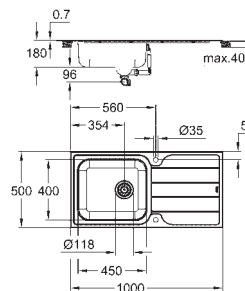

K500
Stainless Steel Sink with Drainer
model: K500 60-S 100/50 1.0 rev
mounting type: top mount or flush mount
material: stainless steel AISI 304 (V2A)
material thickness: 0.7 mm
GROHE StarLight finish
finish: satin finish
GROHE Whisper
min. cabinet size: 600 mm
dimensions: 1000 x 500 mm
1 bowl: 450 x 400 x 180 mm
GROHE QuickFix rapid installation system
sink mountable left or right
cut-out (top mount): 982 x 482 mm
drilling holes: 2 x 35 mm
waste: Ø 3.5"/90 mm waste strainer with automatic waste fitting
accessories included: automatic waste fitting, waste kit, basket strainer waste, mounting set

31 572 SD1   stainless steel   4005176626036   316.19