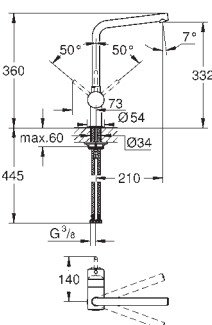

31 375 000	Chrome	4005176934155	210.23
31 375 DC0	supersteel	4005176934162	273.62
31 375 DA0	warm sunset	4005176488634	299.00
31 375 DL0	brushed warm sunset	4005176488641	299.00
31 375 A00	hard graphite	4005176488610	299.00
31 375 AL0	Brushed Hard Graphite	4005176488627	299.00

Minta
Single-lever sink mixer 1/2"
L-spout
GROHE StarLight chrome finish
GROHE SilkMove 46 mm ceramic cartridge
adjustable flow rate limiter
swivel tubular spout
swivel range 0°/150°/360°
flexible connection hoses
rapid installation system