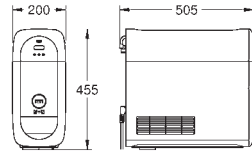

Ref. No.	Colour	EAN code	Retail Guide Price (£)

40 711 001		4005176454301	1,144.18

**GROHE Blue Home
Cooler**

180 Watt cooling unit, 230 V, 50 Hz
delivers 3 liters of chilled sparkling water per hour
CE approved
requires ventilation holes in the bottom of the kitchen cabinet
software set-up and monitoring of filter and CO₂ capacity possible via GROHE Ondus app
with Bluetooth 4.0* and WIFI interface for wireless data communication for Apple** and Android devices
Bluetooth range (max. 10 m) varies depending on materials used and walls between transmitter and receiver
adjustable for GROHE Blue filter S-Size, GROHE Blue activated carbon filter and GROHE Blue magnesium+ filter

System requirements: Apple

iPhone with iOS 9.0 or higher

System requirements Android

smart phone with Android 4.3 or higher

Mobile devices and GROHE Ondus App*** are not included in delivery and have to be ordered separately via an authorised Apple store/store/iTunes or Google Play store.

* The Bluetooth word mark and logos are registered trademarks owned by Bluetooth SIG, Inc. and any use of such marks by Grohe AG is under license. Other trademarks and trade names are those of their respective owners.

** Apple, the Apple logo, iPod, iPod Touch, iPhone and iTunes are trademarks of Apple Inc., registered in the U.S. and other countries. Apple is not responsible for the function of this device or its compliance with safety and regulatory standards

*** Available for free via iTunes app or Google Play store.
to be equipped with a non-return valve EA approved by Belgaqua