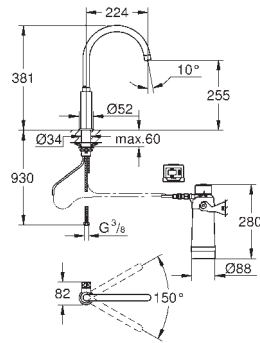

GROHE BLUE PURE

Ref. No.	Colour	EAN code	Retail Guide Price (£)

30 387 000	Chrome	4005176565557	260.70

**GROHE Blue Pure Mono
Starter kit**

Consisting of:

GROHE Blue Mono mixer with filter function
monobloc installation

C-spout

handle for filtered table water

headpart 1/2"

GROHE StarLight chrome finish

swivel tubular spout

swivel area 150°

flexible connection hoses

GROHE Blue filter head

GROHE Blue activated carbon filter for premium taste

Upto 3000 Liters

filter exchange timer including 2 x AA batteries