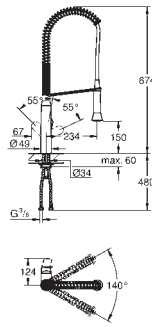

GROHE K7

Ref. No.	Colour	EAN code	Retail Guide Price (£)

32 950 000	Chrome	4005176879838	622.25
32 950 DC0	supersteel	4005176879845	812.41
32 950 A00	hard graphite	4005176488870	849.00
32 950 AL0	Brushed Hard Graphite	4005176488887	849.00

K7
Single-lever sink mixer 1/2"
monobloc installation
GROHE StarLight finish
GROHE SilkMove 35 mm ceramic cartridge
professional spray
diverter: mousseur/shower jet
automatic return to mousseur
metal spray
adjustable flow rate limiter
swivel spout
swivel area 140°
protected against backflow
flexible connection hoses
rapid installation system