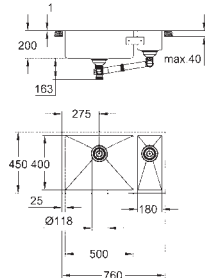

K700 Undermount
Stainless steel sink
model: K700U 80-S 76/45 1.5 lh
mounting type: undermount, top mount or flush mount
material: stainless steel AISI 304 (V2A)
material thickness: 1 mm
GROHE StarLight finish
finish: satin finish
GROHE Whisper
min. cabinet size: 800 mm
dimensions: 760 x 450 mm
1 bowl: 500 x 400 x 195 mm
0.5 bowl: 180 x 400 x 200 mm
GROHE QuickFix installation system
sink mountable left
cut-out (undermount): 712 x 402 mm (R16)
cut-out (top mount): 745 x 435 mm
drainer: Ø 3.5"/90 mm basket strainer waste
accessories included: waste kit, basket strainer waste, mounting set

KITCHEN
FITTINGS