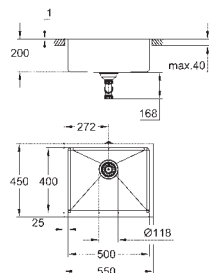

K700 Undermount
Stainless steel sink
model: K700U 60-S 54.4/44.4 1.0
mounting type: undermount
material: stainless steel AISI 304 (V2A)
material thickness: 1 mm
GROHE StarLight finish
finish: satin finish
GROHE Whisper
min. cabinet size: 600 mm
dimensions: 540 x 440 mm
1 bowl: 500 x 400 x 195 mm
GROHE QuickFix installation system
cut-out: 500 x 400 mm
drainer: Ø 3.5"/90 mm basket strainer waste
accessories included: waste kit, basket strainer waste, mounting set

31 575 SD1   stainless steel   4005176607097   548.83