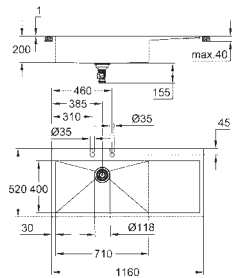

K1000
Stainless Steel Sink with Drainer
model: K1000 80-S 116/52 1.0 lh
mounting type: top mount or flush mount
material: stainless steel AISI 304 (V2A)
material thickness: 1 mm
GROHE StarLight finish
finish: satin finish
GROHE Whisper
min. cabinet size: 800 mm
dimensions: 1160 x 520 mm
1 bowl: 710 x 400 mm
GROHE QuickFix installation system
sink mountable left
cut-out (top mount): 1145 x 505 mm
waste: Ø 3.5"/90 mm waste strainer with automatic waste fitting
accessories included: automatic waste fitting, waste kit, basket strainer waste, mounting set

31 583 SD1   stainless steel   4005176607165   971.82