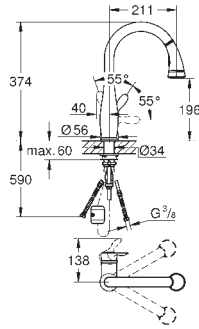

GROHE PARKFIELD

Ref. No.	Colour	EAN code	Retail Guide Price (£)
30 215 001	Chrome	4005176409066	351.75
30 215 DC1	supersteel	4005176409073	358.48

Parkfield
Single-lever sink mixer 1/2"
monobloc installation
GROHE StarLight finish
GROHE SilkMove 35 mm ceramic cartridge
with integrated temperature limiter
pull-out dual spray control - switches between regular flow and spray
diverter: mousseur/shower jet
automatic return to mousseur
adjustable flow rate limiter
swivel tubular spout
swivel area 360°
integrated non-return valve
protected against backflow
flexible connection hoses
rapid installation system