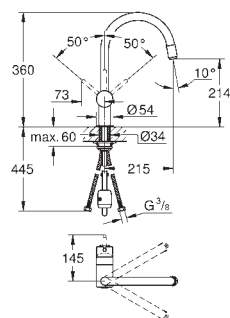

32 918 000	Chrome	4005176230967	210.23
32 918 DC0	supersteel	4005176804953	273.62

Minta
Single-lever sink mixer 1/2"
monobloc installation
GROHE StarLight finish
GROHE SilkMove 46 mm ceramic cartridge
pull out mousseur spout
adjustable flow rate limiter
swivel tubular spout
integrated non-return valve
protected against backflow
flexible connection hoses
rapid installation system
optional temperature limiter (46 308 000)

32 918 00E	Chrome	4005176866616	210.23
Ditto, with GROHE Ecojoy 5.7 l/min flow limiter			

KITCHEN FITTINGS