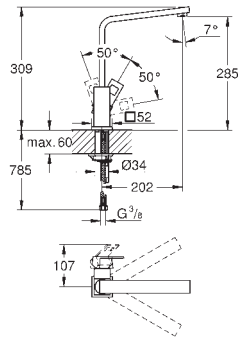

Eurocube
Single-lever sink mixer 1/2"
 monobloc installation
GROHE StarLight finish
 28 mm ceramic cartridge
 with **GROHE SilkMove**
 diverter: mousseur/shower jet
 swivel spout
 swivel area 140°
 360° maneuverable spring arm
 protected against backflow
 flexible connection hoses
 applicable for under cupboard installation
 rapid installation system