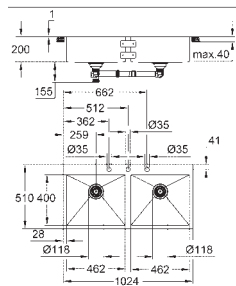

GROHE STAINLESS STEEL SINKS

Ref. No.   Colour   EAN code   Retail Guide Price (£)

31 585 SD1   stainless steel   4005176607189   1,934.12

K800
Stainless steel sink
model: K800 120-S 102.4/51 2.0
mounting type: top mount or flush mount
material: stainless steel AISI 304 (V2A)
material thickness: 1 mm
GROHE StarLight finish
finish: satin finish
GROHE Whisper
min. cabinet size: 1200 mm
dimensions: 1024 x 510 mm
1 bowl: 462 x 400 x 200 mm
2 bowl: 462 x 400 x 200 mm
GROHE QuickFix installation system
cut-out (top mount): 1009 x 495 mm
waste: Ø 3.5"/90 mm waste strainer with automatic waste fitting
accessories included: automatic waste fitting, waste kit, basket strainer waste, mounting set

31 586 SD1   stainless steel   4005176607196   1,267.91