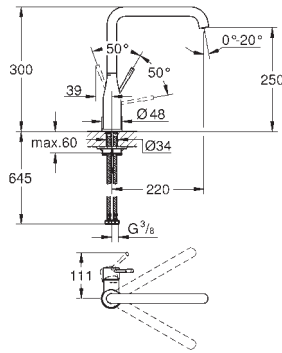

GROHE ESSENCE

Ref. No.	Colour	EAN code	Retail Guide Price (£)
30 269 000	Chrome	4005176314902	264.36
30 269 DC0	supersteel	4005176314919	330.74
30 269 GL0	cool sunrise	4005176428616	341.79
30 269 GN0	brushed cool sunrise	4005176428623	341.80
30 269 DA0	warm sunset	4005176428630	341.79
30 269 DL0	brushed warm sunset	4005176428647	341.80
30 269 A00	hard graphite	4005176428661	341.79
30 269 AL0	Brushed Hard Graphite	4005176428654	341.80

Essence
Single-lever sink mixer 1/2"
high spout
monobloc installation
GROHE StarLight chrome finish
28 mm ceramic cartridge
with **GROHE SilkMove**
mousseur
swivel tubular spout
adjustable swivel area 0° / 150° / 360°
flexible connection hoses
rapid installation system
integrated temperature limiter