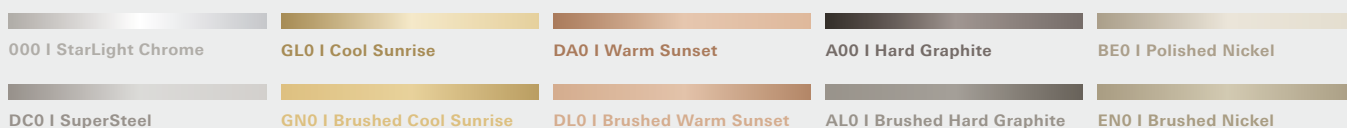

GROHE PVD

UNRIVALED HARD AND SCRATCH RESISTANT.

MADE-TO-LAST SURFACES RANGING FROM PRECIOUS MATT TO SHINY LIKE A DIAMOND.

GROHE faucets are made to look as beautiful decades on as they did the day you first fell in love with them. The special recipe to success lies in our long-lasting surface quality. GROHE uses state-of-the-art technology to deliver exceptional quality finishes. The physical vapour deposition (PVD) process ensures that the surface composition is three-times harder, delivering glistening gold or sophisticated stainless-steel finishes. As well as being harder, the surface is also ten times more scratch resistant, so it can be cherished for a lifetime.

NEW COLOURS