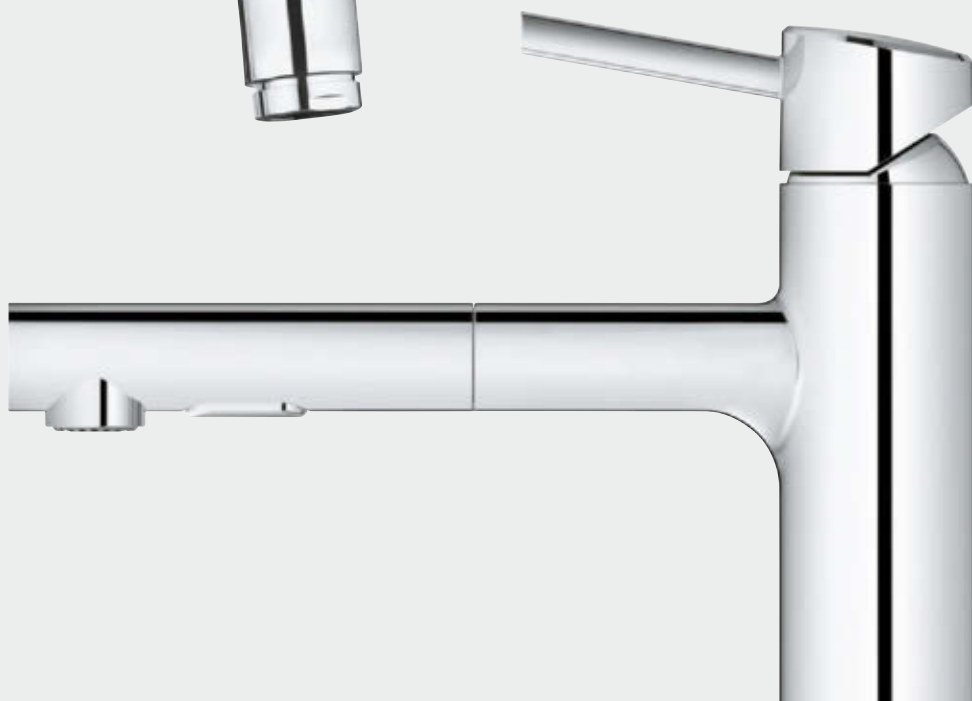

**EASYTOUCH**

Just touch the faucet at any point with your wrist, elbow or just your fingertip to turn the faucet ON and OFF.

**31 360 001**  
Electronic sink mixer  
L-spout  
with pull-out dual spray

## TYPES OF SPOUTS

Our range of spout options let you combine comfort and convenience with great design flexibility. Our spouts come in a variety of heights, from a compact low spout for small spaces to a high spout perfect for filling pots, as well as in a choice of U, C or L-shape to perfectly suit your style. Need even more flexibility? Our spouts that swivel or feature pull-down spray heads offer extra reach, power and performance for busy kitchens.