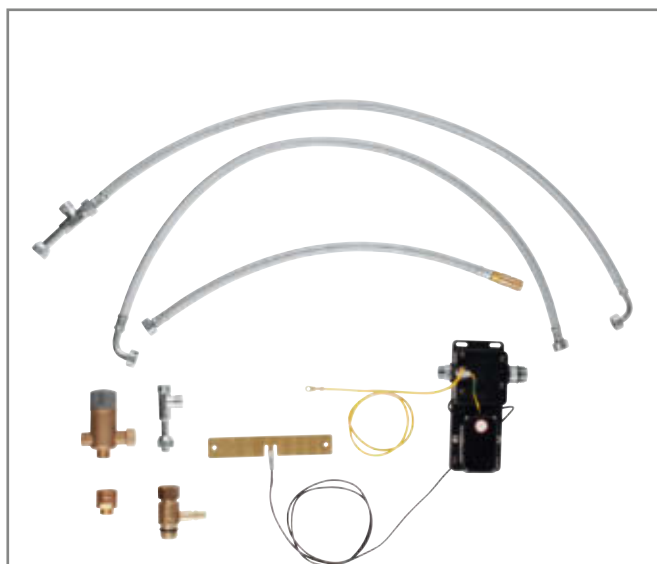

30 309 000

Retro-Fit set

for upgrading any GROHE pull-out kitchen faucet with **FootControl** technology.

Available on following lines:

K7, Zedra, Minta, K4, Essence, Parkfield, Europlus, Eurodisc Cosmopolitan, Eurodisc, Concetto, Eurostyle Cosmopolitan, Eurosmart Cosmopolitan, Eurosmart

Except for low pressure variants and GROHE EasyTouch faucets.