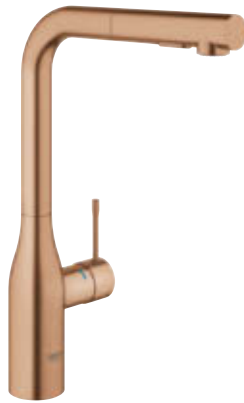

**STARLIGHT  
CHROME | 000**

**COOL SUNRISE | GLO**

**WARM SUNSET | DA0**

**HARD GRAPHITE | A00**

**POLISHED NICKEL | BE0**

**SUPERSTEEL | DC0**

**BRUSHED  
COOL SUNRISE | GN0**

**BRUSHED  
WARM SUNSET | DL0**