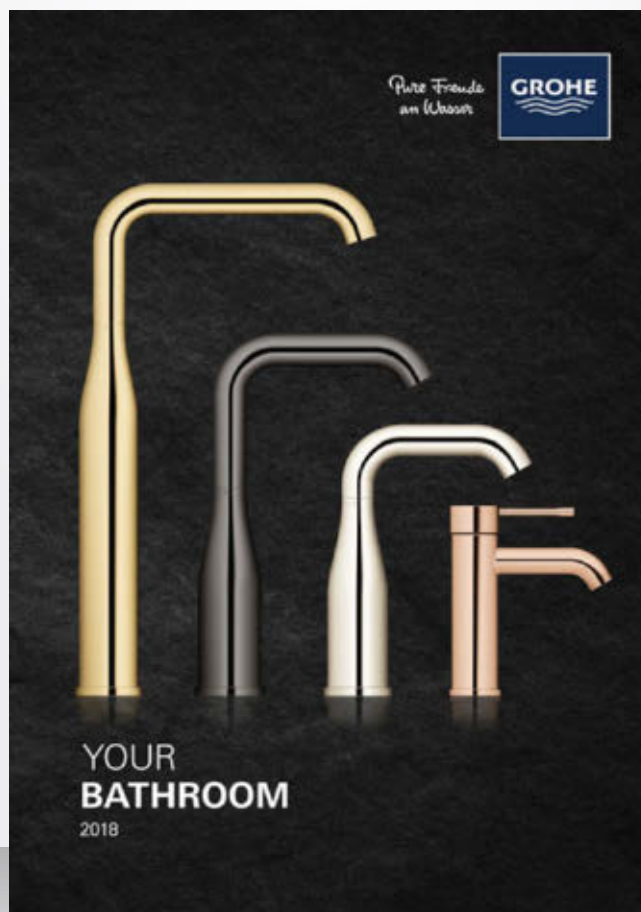

DISCOVER THE WORLD OF GROHE

What you see here represents just a small selection of what the world of GROHE has to offer. Whether you are looking for ideas and inspiration or solutions for bath and kitchen, here's where you'll find it.

Visit the world of GROHE at grohe.com to download the latest brochures.

BATH BROCHURE