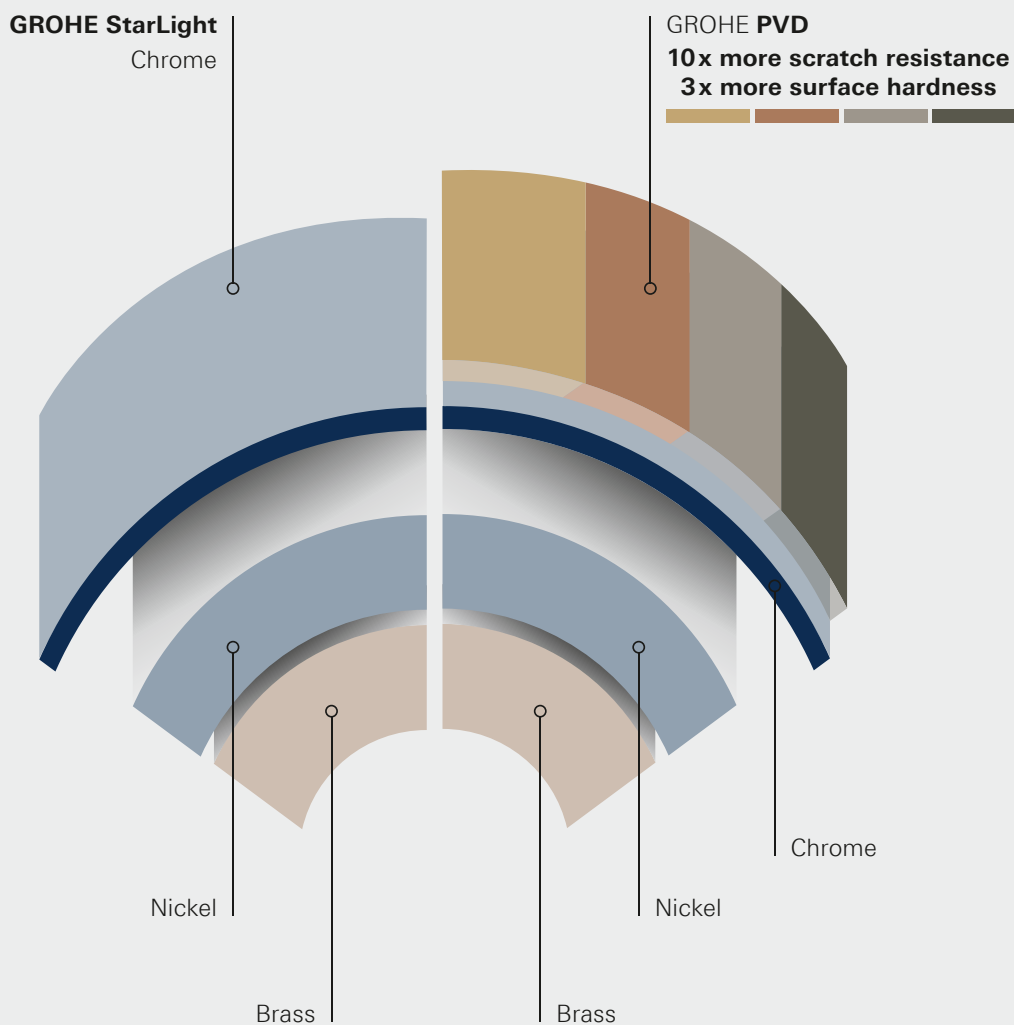

GROHE PVD

UNRIVALED HARD AND SCRATCH RESISTANT.

MADE-TO-LAST SURFACES RANGING FROM PRECIOUS MATT TO SHINY LIKE A DIAMOND.

GROHE faucets are made to look as beautiful decades on as they did the day you first fell in love with them. The special recipe to success lies in our long-lasting surface quality. GROHE uses state-of-the-art technology to deliver exceptional quality finishes. The physical vapour deposition (PVD) process ensures that the surface composition is three-times harder, delivering glistening gold or sophisticated stainless-steel finishes. As well as being harder, the surface is also ten times more scratch resistant, so it can be cherished for a lifetime.

NEW COLOURS