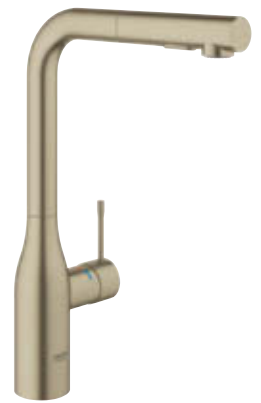

BRUSHED NICKEL | EN0