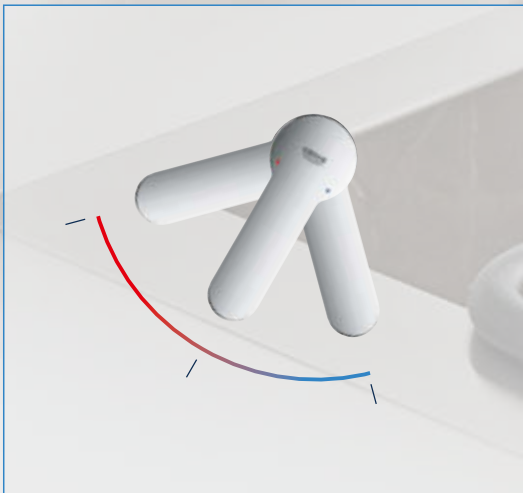

# GROHE EUROSMART

Create a kitchen that the whole family can take pleasure in with the new GROHE Eurosmart. Effortless control, unrivalled performance and temperature-safe operation combine in a sleek contemporary design. The solid cylindrical body, the elegant curve of the spout – the new Eurosmart range looks great while offering huge versatility. In a variety of two heights, with a useful swivel spout and the option of our water-saving GROHE EcoJoy feature or the energy-saving cold-start cartridge GROHE SilkMove ES, Eurosmart is bound to fit in with your busy family kitchen.

Take your kitchen to the next level with the new Eurosmart pull-out kitchen faucet. Equipped with the basic features of Eurosmart and adding a functional pull-out dual spray, Eurosmart pull-out will help you do your daily kitchen tasks with just tip of your finger. The pull-out dual spray gives you a greater operating radius of the faucet while offering easy switching between two sprays. The EasyDock mechanism guarantees easy retraction and smooth docking for your spray head, every time. Eurosmart pull-out comes with a shiny chrome surface or a matt SuperSteel finish to fit your kitchen perfectly.

**VISIT US ONLINE**

[KITCHEN >](#)

EUROSMART

**30 305 000**  
Sink mixer low spout  
with pull-out dual spray

Integrated temperature limiter

No scalding on hot surfaces thanks to 100 % **GROHE CoolTouch**.

## MODERN SHAPE & SMART TECHNOLOGY

**GROHE cartridge with integrated temperature limiter** Can be individually set to the desired maximum water temperature.

**Pull-out  
dual spray**

**SpeedClean  
mousseur**