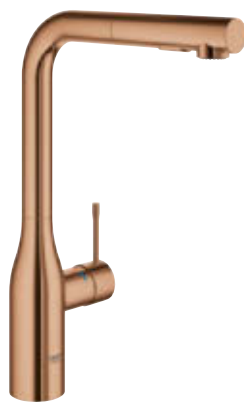

WARM SUNSET | DA0