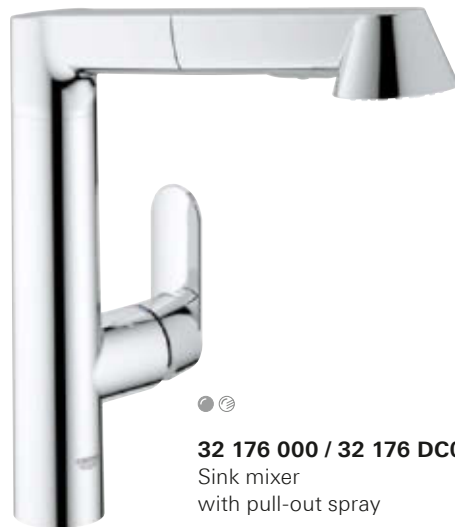

Colour options:

● 000 | StarLight Chrome | ● DC0 | SuperSteel