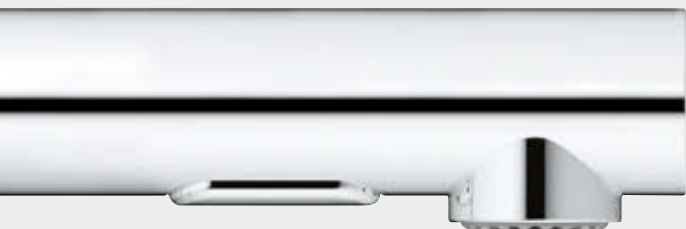

TYPES OF SPOUTS

Our range of spout options let you combine comfort and convenience with great design flexibility. Our spouts come in a variety of heights, from a compact low spout for small spaces to a high spout perfect for filling pots, as well as in a choice of U, C or L-shape to perfectly suit your style. Need even more flexibility? Our spouts that swivel or feature pull-down spray heads offer extra reach, power and performance for busy kitchens.