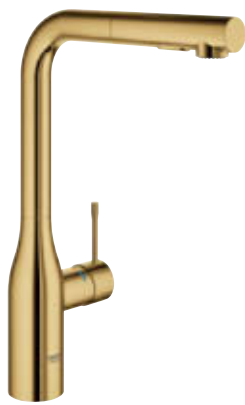

COOL SUNRISE | GLO