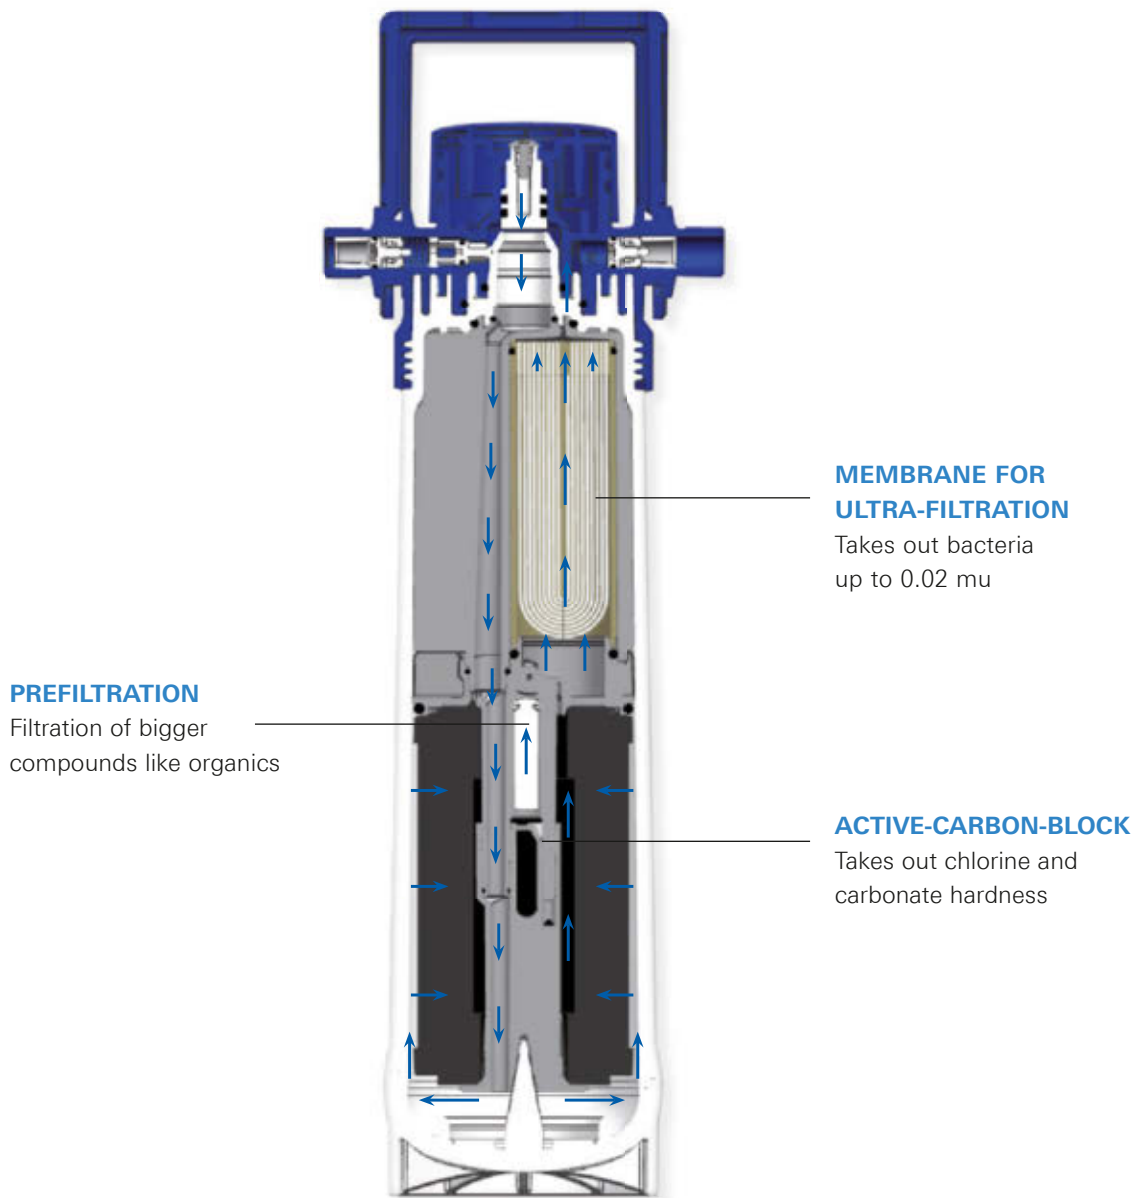

GROHE BLUE BWT FILTER TECHNOLOGY

The most precious resource in the safest hands.

Tap water is now transformed into safe, pure refreshment, using the innovative GROHE Blue Ultra-Safe product range. GROHE Blue Ultra-Safe filters the water with technology supplied by BWT and then cools it down to the ideal temperature for you to enjoy. The GROHE Blue Ultra-Safe filter removes bacteria and purifies the water by taking out chlorine and other unwanted substances to ensure the safest and freshest drinking experience.