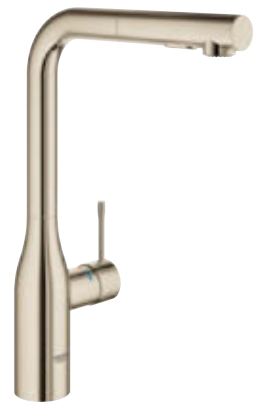

POLISHED NICKEL | BE0