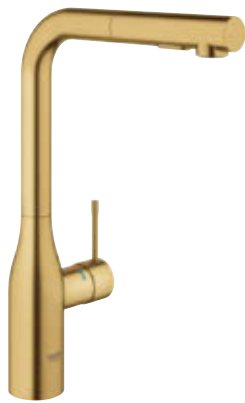

**BRUSHED
COOL SUNRISE | GN0**