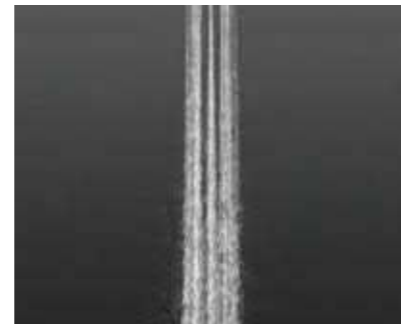

GROHE SHOWERS THE SPRAYS

RAIN SPRAY
Wide and luxurious – a soft, delicate pattern to soothe the skin. Mimicking warm summer rain, the spray provides a full and even coverage.

PURERAIN SPRAY
The new and improved Rain spray with larger and softer droplets for a more luxurious showering experience.