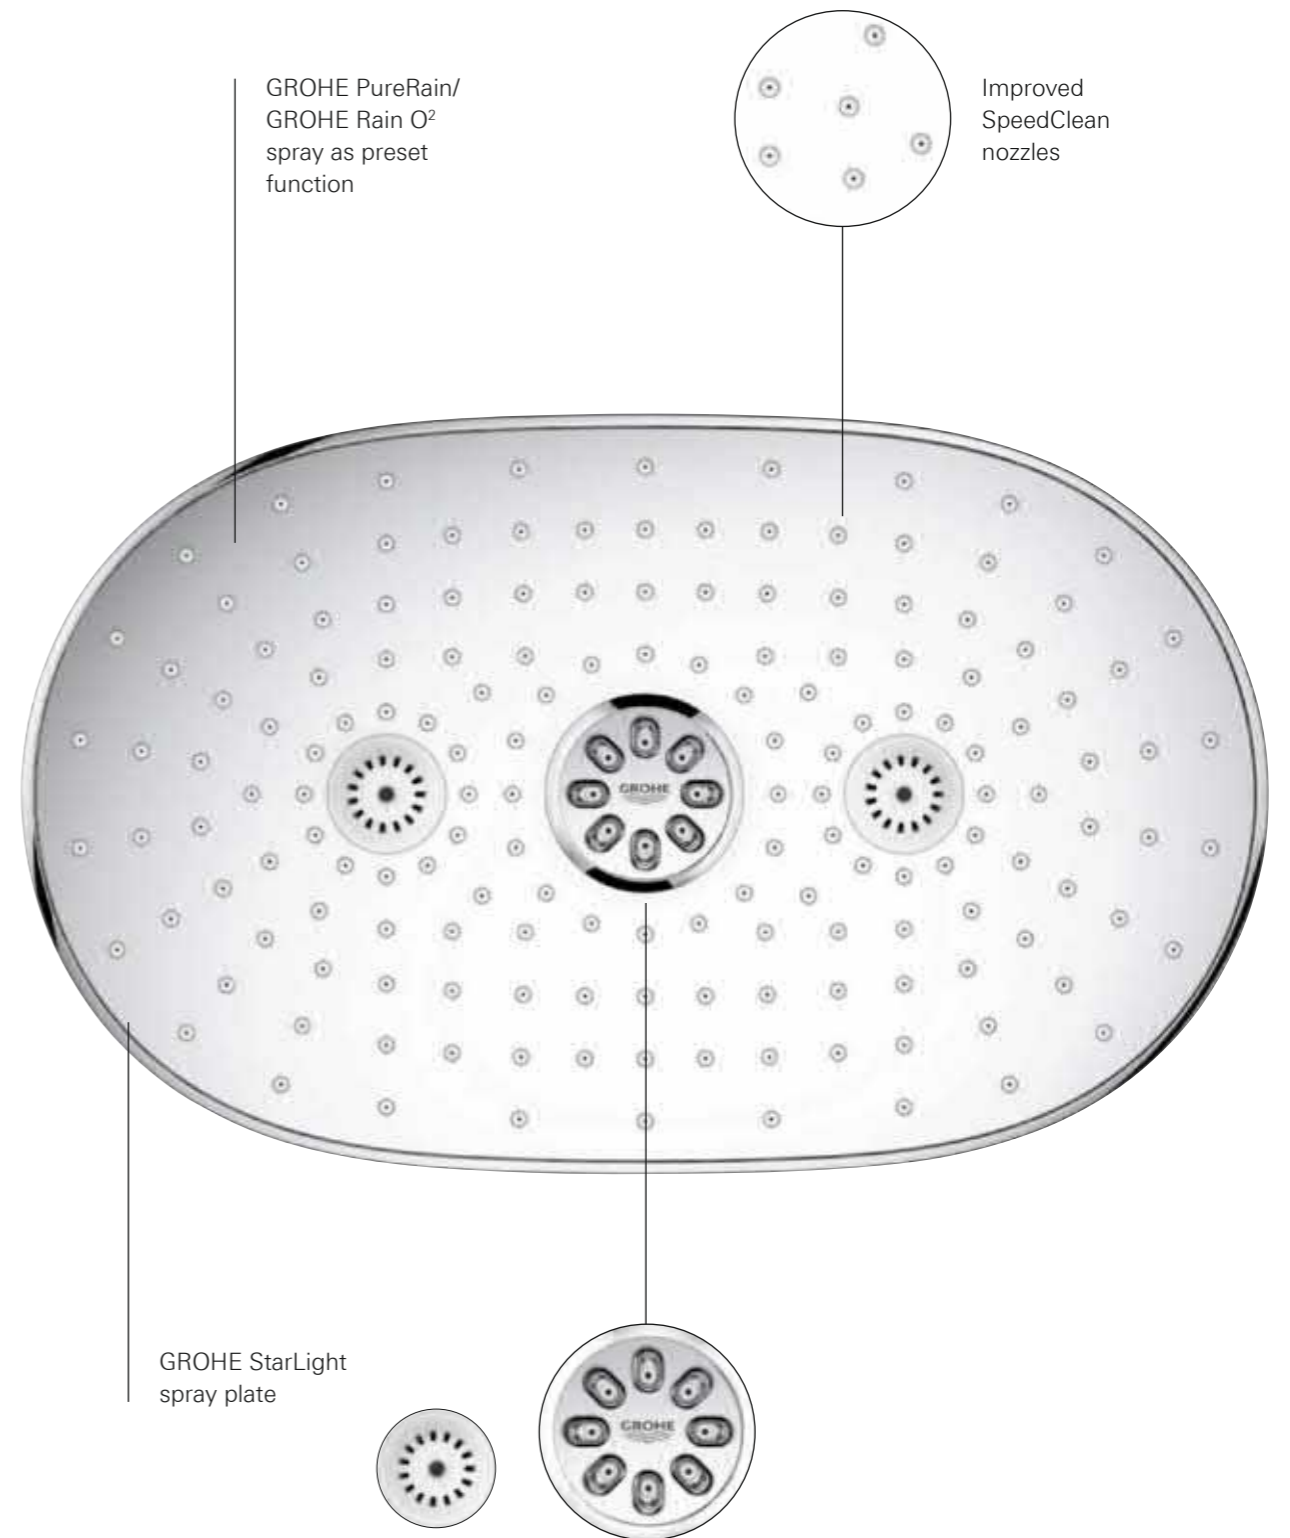

THE SIMPLEST WAY
TO A STUNNING
EXPERIENCE:
EXPOSED SHOWERS

26 087 000
Euphoria Cube System 230
Shower system with thermostat

YOUR SHORT CUT FROM PLANNING TO ENJOYMENT

Close your eyes and imagine your perfect shower.
Exposed showers from GROHE let you turn your plans
into reality more easily than you would believe possible.
From planning to enjoying can be such a simple step.

THIS IS WHAT SHEER PLEASURE LOOKS LIKE

For the perfect shower, the perfect finish. The GROHE Rainshower 360 comes in two stylish finishes: classic chrome and, for a subtly elegant design statement, MoonWhite.

GROHE TrioMassage spray

The renowned Bokoma spray and two Massage sprays give you a head and shoulder massage in one combined spray

THE VISIBLE BENEFIT GROHE SMARTCONTROL EXPOSED

Perhaps you have long dreamed of turning your old shower into a wonderful shower experience. If you are planning a new bathroom or a renovation, GROHE SmartControl Exposed is an ideal solution. The wall mounted GROHE Rainshower SmartControl shower system makes fitting a simple matter – but the result is all the more stunning.

of the GROHE SmartControl Exposed includes an integrated shelf that offers space for shampoo and shower gel.

The many features of GROHE SmartControl – from the intuitive use of the SmartControl buttons, perfect volume and temperature control to a choice of finish for the shower heads – guarantee more pleasure under the shower.