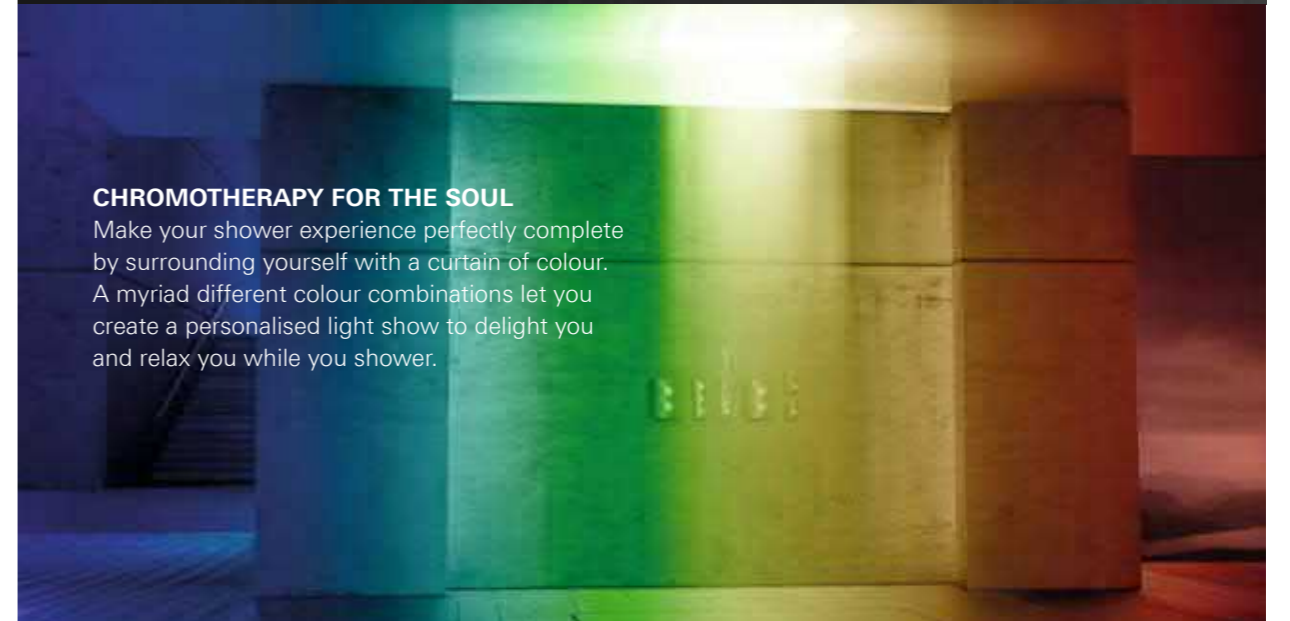

AN AMAZING FEAST FOR THE SENSES – AT YOUR VERY FINGERTIPS

One ingenious app to conduct a perfect ensemble. The F-digital Deluxe base unit box and an Apple or Android mobile device installed with the GROHE SPA App, allow for perfect control of light, sound and even steam – as well as individual modules. Let the performance begin.

DISCOVER MORE AT GROHE.CO.UK
AQUASYMPHONY

LET THE MUSIC MOVE YOU

Let the sounds of your favourite music mingle with the music of splashing water. Whether you prefer cool jazz or the uplifting sounds of a symphony – you can enjoy an individual concert of your choosing.

INVOKe THE HEATHFUL PROPERTIES OF A STEAM BATH

Gentle steam, long known for its many positive effects, is now available in your shower. It opens the pores, detoxifies the body and hydrates the skin. Aromatic oils enhance the steam for a relaxing and extra luxurious pleasure.