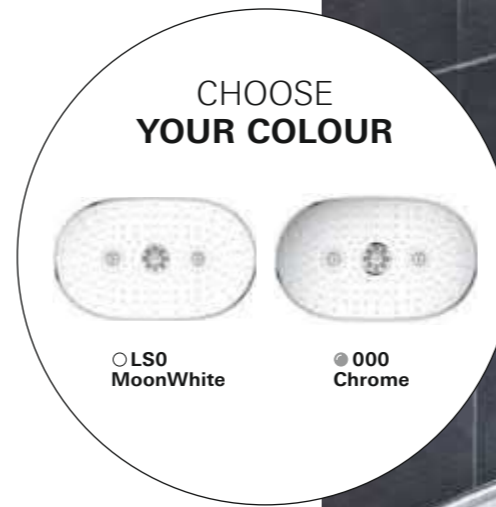

CHOOSE
YOUR COLOUR

LS0
MoonWhite

000
Chrome