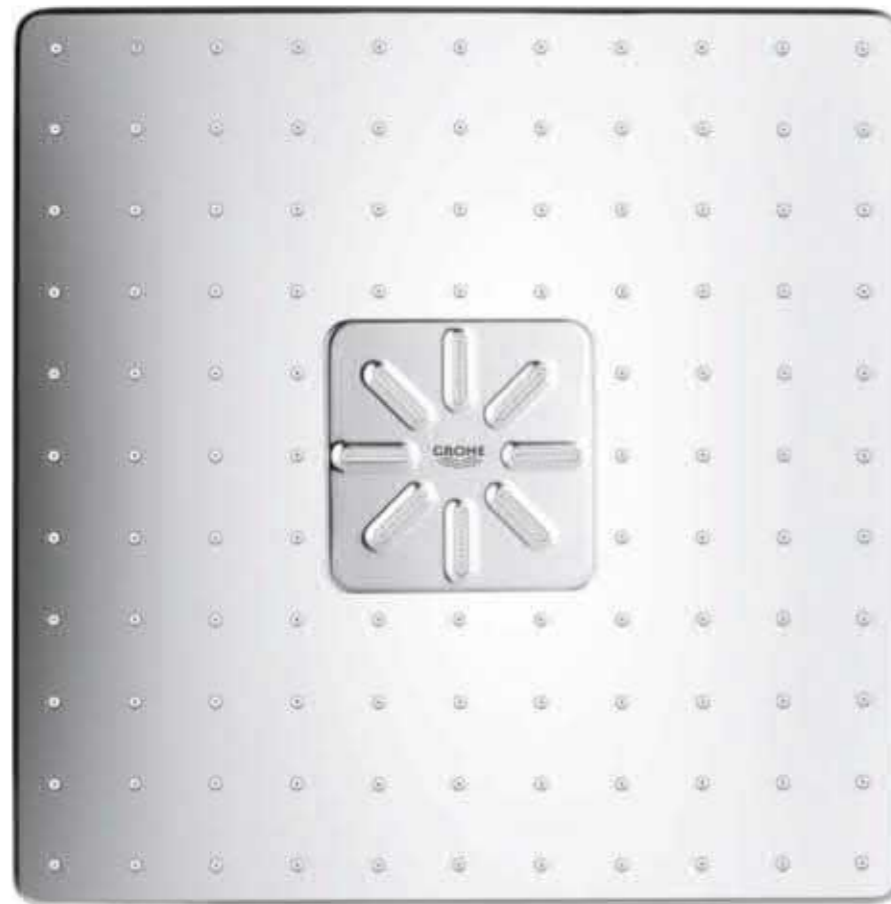

36 359 000* + 29 072 000 Light Set + Rough-in set

36 360 000 + 29 073 000 Sound Set + Rough-in set

DISCOVER MORE AT GROHE.CO.UK
F-DIGITAL DELUXE

* This luminaire contains built-in LED lamps, which cannot be changed: Energy efficiency class LED: A – A++

DISCOVER OUR RANGE
OF **HEAD SHOWERS**

26 479 000
Rainshower 310 SmartActive Cube
Head Shower Set

OUR HEADS ARE
FULL OF IDEAS

Rainshower F-Series 10"
254 mm x 254 mm

Tempesta 210

Rainshower Allure 230

Rainshower 310
SmartActive Cube

Rainshower 310
SmartActive

Rainshower Veris
300 mm x 150 mm

Euphoria 260
SmartControl

HEAD SHOWERS OVERVIEW

DISCOVER MORE AT GROHE.CO.UK

HEAD SHOWERS

26 408 000
Tempesta 210

TEMPESTA