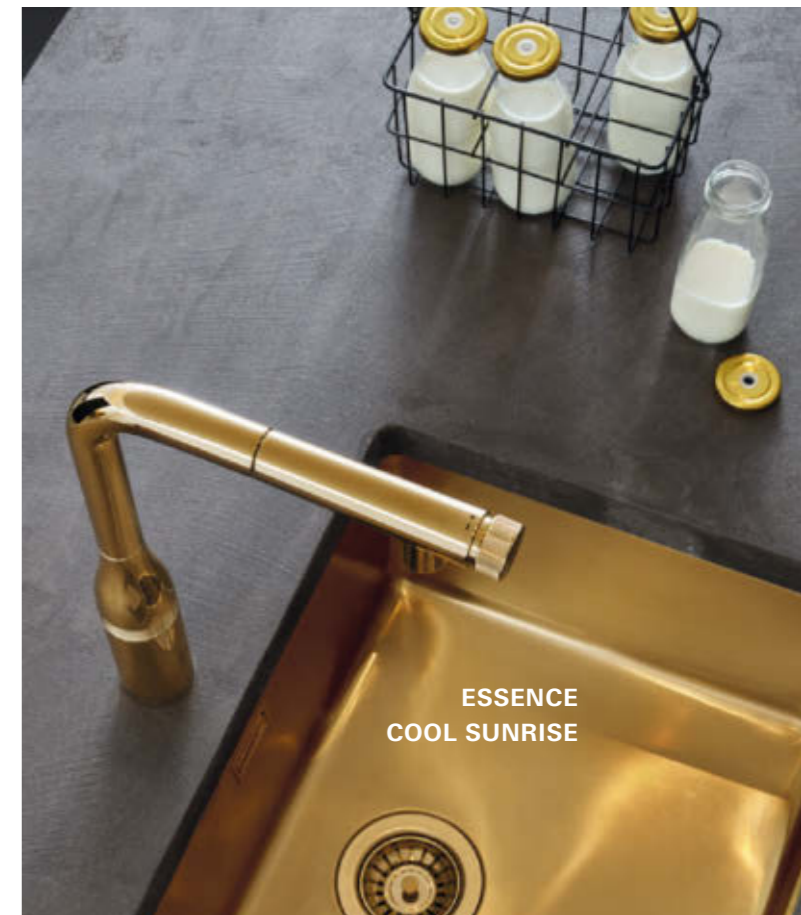

Lead & nickel free water flow

Finishes:
000, GL0, DA0, A00, BE0, DCO, GN0, DL0, AL0, EN0

140° swivel range

65% faster installation with **GROHE QuickFix Plus**

COLOURS & DESIGNS

ZEDRA SMARTCONTROL

MINTA SMARTCONTROL

ESSENCE SMARTCONTROL

ESSENCE
BRUSHED HARD GRAPHITE

GROHE PVD
10x more scratch resistance
3x more surface hardness

NEW COLOURS

MINTA
WARM SUNSET

ESSENCE
COOL SUNRISE

Follow us

Scan the QR code to view the
GROHE SmartControl Kitchen video.