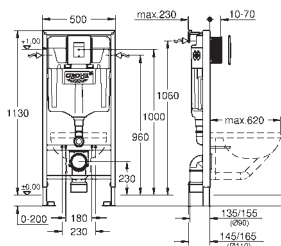

GROHE RAPID SL FOR WC

Ref. No.

Colour

Price netto (€)

38 827 000

chrome

387.00

Rapid SL
5-in-1 set for WC, 1.13 m installation height
with flushing cistern GD 2

consisting of:
Rapid SL element for WC (38 528 001)
Skate Cosmopolitan flush plate, chrome (38 732 000)
GROHE Fresh retro-fit set (38 796 000)
Rapid SL wall brackets (38 558 00M)
including WC set for noise protection (37 131 000)