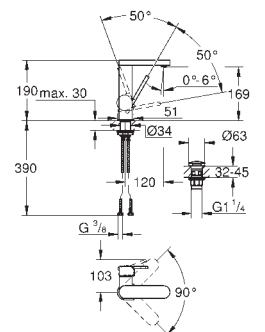

23 872 003 **chrome** **226.00**

Plus
Single-lever basin mixer 1/2"
M-Size
single hole installation
metal lever
GROHE SilkMove 28 mm ceramic cartridge
with temperature limiter
GROHE StarLight chrome finish
GROHE EcoJoy SpeedClean mousseur 5.7 l/min
GROHE AquaGuide adjustable mousseur
rapid installation system
swivel spout with easy docking
swivel area 90°
smooth body with push-open pop-up waste set 1 1/4"
flexible connection hoses