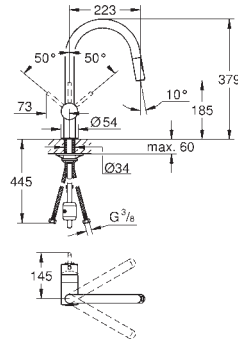

GROHE MINTA / MINTA TOUCH

Ref. No. Colour Price netto (€)

32 321 002	chrome	234.00
32 321 DC2	supersteel	304.00
32 321 DA2	warm sunset	*
32 321 DL2	brushed warm sunset	*
32 321 A02	hard graphite	*
32 321 AL2	brushed hard graphite	*

Minta
Single-lever sink mixer 1/2"
C-spout
single hole installation
GROHE StarLight chrome finish
GROHE SilkMove 46 mm ceramic cartridge
GROHE EasyDock guarantees easy retraction and smooth docking back to the starting position
pull-out dual spray
diverter: laminar spray/SpeedClean shower jet
adjustable flow rate limiter
swivel tubular spout
swivel area 360°
integrated non-return valve
protected against backflow
flexible connection hoses
rapid installation system
min. recommended pressure 1.0 bar