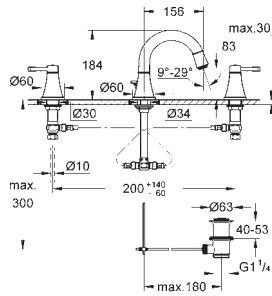

GROHE GRANDERA

Ref. No. Colour Price netto (€)

20 417 000 chrome 440.00
20 417 IGO chrome/gold 645.00

Grandera
Three-hole basin mixer 1/2"
S-Size
valves hot/cold with ceramic headparts 1/2" - 90°
GROHE StarLight chrome finish
GROHE EcoJoy technology for less water and perfect flow
GROHE AquaGuide adjustable mousseur 5.7 l/min
pop-up waste set 1 1/4"
pressure-proof, flexible connection hoses
between spout and side valves
min. recommended pressure 1.0 bar