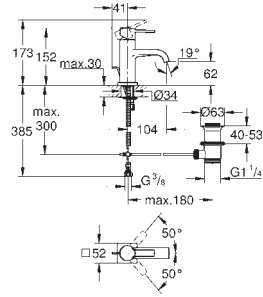

GROHE ALLURE

Ref. No. Colour Price netto (€)

32 757 000 chrome 416.00

Allure
Single-lever basin mixer 1/2"
M-Size
single hole installation
GROHE SilkMove 28 mm ceramic cartridge
GROHE StarLight chrome finish
GROHE EcoJoy 6.0 l/min. flow limiter
rapid installation system
mousseur
pop-up waste set 1 1/4"
flexible connection hoses

32 759 000 chrome 475.00
ditto, smooth body