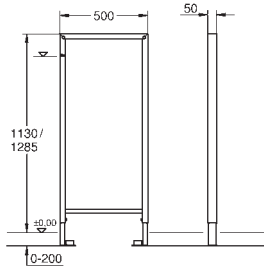

38 548 001 **chrome** **124.00**

Rapid SL
Empty element, 1.13 m installation height
for the installation of fitting holders
or to cover the distance between
two elements (60 - 170 cm)
for installation back to back with free-standing
elements
TÜV approved
for on-the-wall installation please order wall brackets 38 558 00M (sold separately)

38 629 000 **chrome** **46.00**

Rapid SL
Extension
for floor constructions from 200 up to 350 mm
fixing material
not suitable for project elements