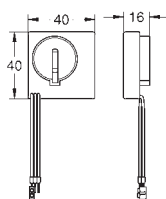

Radio transmitter

for WC receiver module 39 141 000, 38 759 SD0
frequency 868.4 MHz
with option for Dual Flush
can be integrated into a standard electricity box
(measurements according to DIN 49073)
CE approved