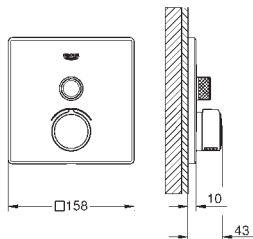

GROHE SMARTCONTROL MIXERS

Ref. No. Colour Price netto (€)

29 147 000 chrome 374.00

SmartControl
Concealed mixer with one valve
set for final installation for
GROHE Rapido SmartBox 35 600 000
metal wall escutcheon with **GROHE QuickFix**
(covered escutcheon and shaft sealing, covered
fixing), retroactively 6° adjustable
GROHE StarLight chrome finish
GROHE SmartControl push for ON-OFF, turn for
volume adjustment from EcoJoy to full flow
exchangeable symbols
cartridge for temperature mixing
without roughing-in-set
flow performance:
outlet B = 27 l/min, outlet C = 27 l/min

35 600 000 chrome 68.00
GROHE Rapido SmartBox universal rough-in box for concealed installation

29 148 000 chrome 414.00