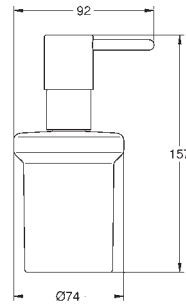

40 394 001 **chrome** **17.08**

Essentials Soap dispenser
material: glass / metal
filling quantity 160 ml
fits in the following holders:
Essentials (40 369)
Essentials Cube (40 508)
Bau Cosmopolitan (40 585)
Essentials Authentic (40 652)
GROHE StarLight chrome finish