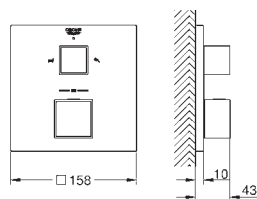

Grotherm Cube
Thermostatic bath tub mixer for 2 outlets
with integrated shut off/diverter valve
set for final installation for
GROHE Rapido SmartBox 35 600 000
GROHE TurboStat compact cartridge
with wax thermostatic element
GROHE StarLight chrome finish
wall escutcheon with **GROHE QuickFix** (covered
escutcheon- and shaft sealing, covered fixing)
metal escutcheon, retroactively 6° adjustable
printed shower and bath symbol
GROHE SafeStop at 38°C
GROHE SafeStop Plus optional temperature limiter at 43°C or 46°C included
GROHE AquaDimmer, integrated shut off/diverter valve
flow performance:
outlet B = 27 l/min
outlet C = 30 l/min
without roughing-in-set

35 600 000 chrome 68.00
GROHE Rapido SmartBox universal rough-in box for concealed installation