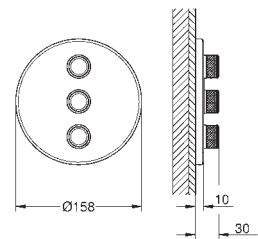

Grohtherm SmartControl
Triple volume control trim
set for final installation for
GROHE Rapido SmartBox 35 600 000/35 601 000
metal wall escutcheon with **GROHE QuickFix**
(covered escutcheon and shaft sealing, covered
fixing), retroactively 6° adjustable
10 mm thin profile escutcheon
GROHE StarLight chrome finish
GROHE SmartControl push for ON-OFF, turn for
volume adjustment from EcoJoy to full flow, exchangeable symbols
multiple outlets can be run simultaneously
without roughing-in-set
flow performance:
outlet D = 28 l/min
outlet E = 28 l/min
outlet A = 28 l/min
outlet D+E+A = 65 l/min

35 600 000	chrome	68.00
GROHE Rapido SmartBox universal rough-in box for concealed installation