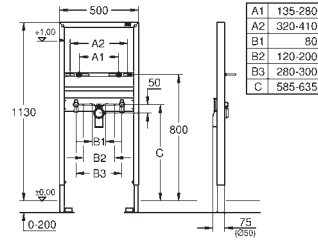

GROHE RAPID SL FOR WASH BASIN AND BIDET

Ref. No.

Colour

Price netto (€)

38 554 001

chrome

148.00

Rapid SL
Element for wash basin, single hole installation
with noise protection

1.13 m installation height

for on-the-wall installations or studded walls
powder coated steel frame, self-supporting
for dry-cladding, completely pre-assembled
with fixed connections
quick adjustment, lockable
fixing material
TÜV approved
wash basin fixing bolts M10 with
fixing device for ceramic
variable distance of fixing bolts
HT-outlet bend Ø 50 mm
seal Ø 32 mm

2 noise protected fitting connections 1/2"

for on-the-wall installation please order wall brackets 38 558 00M (sold separately)