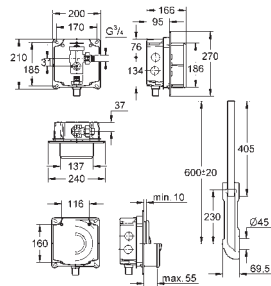

37 048 000 **chrome** **330.00**

Flush valve for WC
concealed installation
3/4"
with **connection** to solenoid valve
stop valve
6 l flush
flow pressure range from 1.2 - 5.0 bar
with flow rate adjustment
2 m connecting cable
box for concealed installation with
flush elbow
concealed flush pipe
without electronic actuation