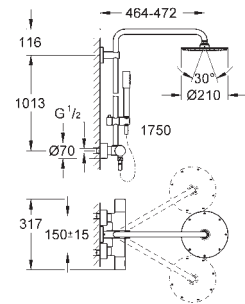

27 032 001

chrome

974.00

Rainshower System 210
Shower system with thermostat for wall mounting
consisting of:

horizontal swivable 450 mm shower arm
exposed thermostat with
Aquadimmer function
allows change between:
metal head shower Rainshower Cosmopolitan 210 (28 368 000)
with ball joint, rotation angle $\pm 15^\circ$
hand shower Sena (28 034 000)
adjustable in height with gliding element (12 140 000)
metal shower hose 1750 mm (27 178)
GROHE SafeStop at 38°C
GROHE SafeStop Plus optional temperature limiter at 43°C included
GROHE CoolTouch no risk of scalding
GROHE StarLight chrome finish
SpeedClean anti-lime system
Inner WaterGuide for a longer life
suitable for instantaneous heaters
from 18 kW/h
minimum flow rate 7 l/min.
min. recommended pressure 1.0 bar