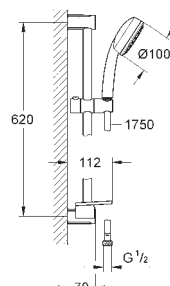

26 083 002

chrome

53.00

**Tempesta Cosmopolitan 100
Shower rail set 1 spray**

consisting of:

hand shower (26 082)
shower rail, 600 mm (27 521)
Relaxaflex hose 1750 mm 1/2" x 1/2" (28 154)

GROHE EasyReach tray (27 596)

GROHE DreamSpray perfect spray pattern

GROHE StarLight chrome finish

SpeedClean anti-lime system

Inner WaterGuide for a longer life

suitable for instantaneous heater

min. recommended pressure 1.0 bar