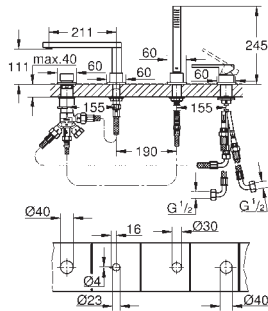

Plus
4-hole single-lever bath combination
GROHE SilkMove 35 mm ceramic cartridge
with temperature limiter
GROHE StarLight chrome finish
consisting of:
pre-assembled spout laminar mousseur
single lever mixer operating element
metal lever
diverter bath/shower
hand shower Euphoria Cube 6.6 l/min
metal shower hose 2000 mm
flexible connection hoses
connection for shower hose
protected against backflow
can be used with 29 037 001
min. recommended pressure 1.0 bar

23 845 003 chrome 614.00