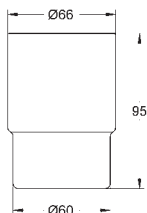

40 372 001 chrome 6.91

Essentials Crystal glass
material: glass
fits in the following holders:
Essentials (40 369)
Essentials Cube (40 508)
Bau Cosmopolitan (40 585)
Essentials Authentic (40 652)