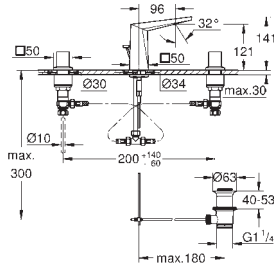

GROHE ALLURE BRILLIANT

Ref. No. Colour Price netto (€)

20 342 000	chrome	612.00
20 342 DC0	supersteel	*
20 342 A00	hard graphite	*
20 342 AL0	brushed hard graphite	*

Allure Brilliant
Three-hole basin mixer 1/2"
S-Size
ceramic headparts 1/2", 90°
GROHE StarLight chrome finish
GROHE EcoJoy 5.0 l/min. flow limiter
low spout with integrated mousseur
pop-up waste set 1 1/4"
pressure-proof, flexible connection hoses
between spout and side valves
min. recommended pressure 1.0 bar