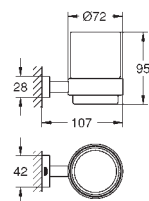

40 755 001 **chrome** **32.91**

Essentials Cube Crystal glass with holder
material: glass / metal
consisting of:
holder (40 508 001)
crystal glass (40 372 001)
concealed fastening
GROHE StarLight chrome finish