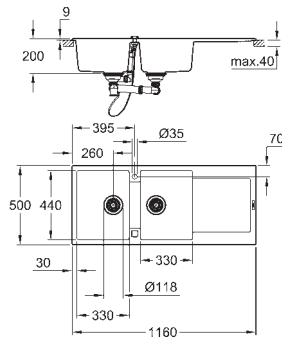

**GROHE QuickFix** installation system

sink mountable left or right  
cut-out: 980 x 480 mm  
drainer: automatic waste fitting  
accessories included: automatic waste fitting,  
waste kit, basket strainer waste, mounting set