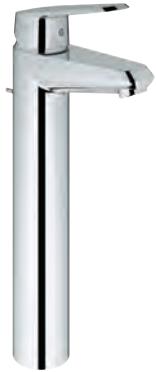

GROHE EURODISC COSMOPOLITAN

Ref. No. Colour Price netto (€)

23 055 002 chrome 225.00

Eurodisc Cosmopolitan
Single-lever basin mixer 1/2"
XL-Size
single hole installation
metal lever
for free-standing basins
GROHE SilkMove 35 mm ceramic cartridge
adjustable flow rate limiter
adjustable minimum flow rate
approx. 2.5 l/min
GROHE StarLight chrome finish
GROHE QuickFixPlus installation system with centering support
mousseur
pop-up waste set 1 1/4"
flexible connection hoses
optional temperature limiter ref. no. 46 375 000
acoustic group I in accordance with DIN 4109