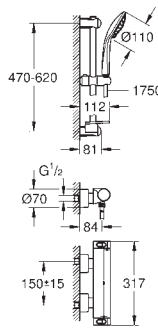

34 195 001 chrome 360.00

Grohtherm 2000
Thermostatic shower mixer 1/2" with shower set
consisting of:
Grohtherm 2000 thermostatic shower mixer (34 169)
Euphoria 110 Massage shower set,
600 mm (27 231)
min. recommended pressure 1.0 bar