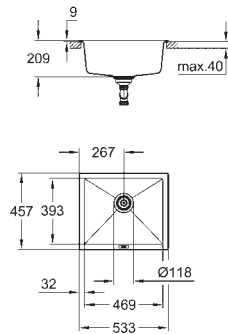

GROHE COMPOSITE SINKS

Ref. No.

Colour

Price netto (€)

31 654 AT0
31 654 AP0

granite gray
granite black

*
*

**K700 Undermount
Composite sink**

model: K700U 60-C 53.3/45.7 1.0
mounting type: standard built-in and undermount
material: quartz composite

GROHE Whisper

min. cabinet size: 600 mm
dimensions: 533 x 457 mm
1 bowl: 469 x 393 x 205 mm

GROHE QuickFix installation system
cut-out: 468 x 390 mm

drainer: Ø 3.5"/90 mm basket strainer waste
optional automatic waste fitting
accessories included: waste kit, basket
strainer waste, mounting set