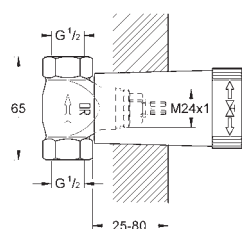

29 811 000 chrome 27.00

Concealed valve 1/2"
preassembled ceramic headpart 1/2"
180°
threaded union 1/2"
installation depth adjustable
25 - 80 mm
DR-brass

29 813 000 chrome 35.00

ditto, 3/4"