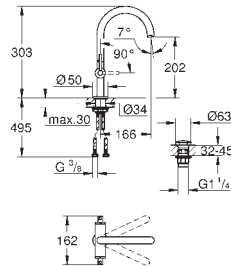

# GROHE ATRIO

Ref. No. Colour Price netto (€)

20 021 003	chrome	232.00
20 021 DC3	supersteel	325.00
20 021 AL3	brushed hard graphite	325.00

**Atrio**  
**Pillar tap 1/2"**  
**XS-Size**  
 Headpart 1/2" - 90°  
**GROHE StarLight** chrome finish  
**GROHE EcoJoy** 5.7 l/min laminar mousseur  
 rapid installation system  
 mousseur  
 fixed spout  
 flexible connection hoses  
 with lever handle