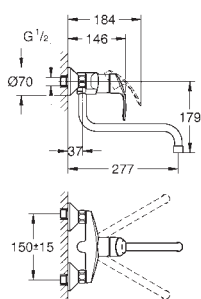

32 224 002

chrome

141.00

Eurosmart
Single-lever sink mixer 1/2"
wall mounted
GROHE StarLight finish
GROHE SilkMove 35 mm ceramic cartridge
mousseur
adjustable flow rate limiter
swivel tubular spout
swivel area 360°
projection 277 mm
integrated temperature limiter
S-unions