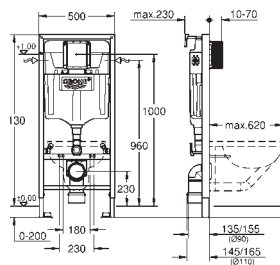

flushing cistern GD 2, 6 - 9 l, containing following features:

adjustment ex factory 6 l and 3 l
pneumatic discharge valve offering 3 modes of
operation: dual flush or start/stop or single flush
water supply from left/right or back
low noise (group I acc. to
German Noise Specification)
insulated against condensation
angle valve 1/2"
water inlet with pipe fixation
no tools required for the installation
of the inspection shaft incl. protection
during construction phase
for vertical or horizontal use

including wall brackets 38 558 00M for on-the-wall installation
for mounting of small flush plates please order
revision shaft 40 911 000 (sold separately)