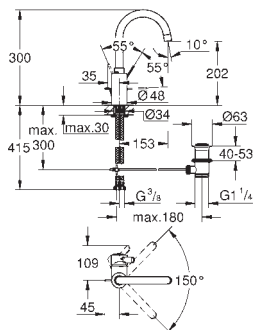

32 830 001 chrome 128.00

Eurosmart Cosmopolitan
Single-lever basin mixer 1/2"
L-Size
single hole installation
metal lever
covered lever fixing
GROHE SilkMove 35 mm ceramic cartridge
adjustable flow rate limiter
GROHE StarLight chrome finish
GROHE Zero separated inner water ways - lead and nickel free
GROHE QuickFix installation system
mousseur
swivel tubular spout with stop limiter
pop-up waste set 1 1/4"
flexible connection hoses
optional temperature limiter ref. no. 46 375 000