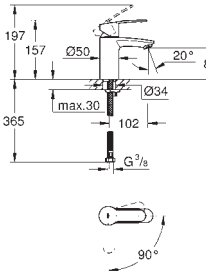

23 385 10E chrome 113.00

**Concetto**  
**Single-lever basin mixer 1/2"**  
**S-Size**  
 metal lever  
**single hole installation**  
**GROHE SilkMove ES** 28 mm ceramic cartridge  
 with energy saving function via cold start  
 adjustable flow rate limiter  
 with temperature limiter  
**GROHE StarLight** chrome finish  
 GROHE EcoJoy mousseur 5.7 l/min  
**GROHE QuickFix** rapid installation system  
 smooth body  
 flexible connection hoses