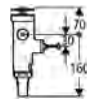

43 996 000 **chrome** **205.00**

Flush valve for WC
concealed installation
3/4"
retrofit for 677.00.200/677.03.200/680.00.200
without stop valve
without flush pipe