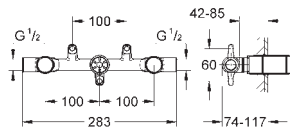

29 025 000 chrome 238.00

Two-handle basin mixer
concealed body, 1/2"
for 3-hole wash-basin mixer
wall installation
without finishing trim set
Installation depth 43 - 85 mm
DR-brass
installation device