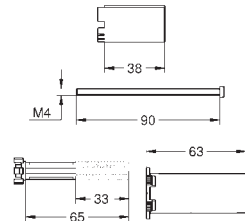

14 048 000

chrome

129.00

**Rapido SmartBox
Universal extension set single-lever mixers, 25 mm**

25 mm
fits Grotherm SmartControl and SmartControl Mixer sets for final installation with up to three functions in combination with GROHE Rapido SmartBox