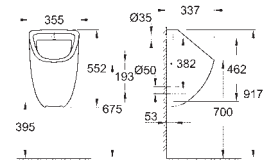

39 438 000 **alpine white** **133.00**
Bau Ceramic Urinal
concealed inlet
flush volume 1 l
including fixation set
sanitary ware
16 pieces per pallet