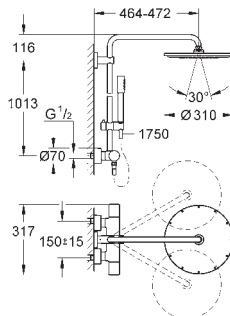

27 966 000

chrome

1,150.00

Rainshower System 310

Shower system with thermostat for wall mounting

consisting of:

horizontal swivable 450 mm shower arm

exposed thermostat with

Aquadimmer function

allows change between:

Rainshower Cosmopolitan 310 head shower (27 477 000)

with ball joint

rotation angle $\pm 15^\circ$

hand shower Sena (28 034 000)

adjustable in height with gliding element (12 140 000)

Silverflex shower hose 1750 mm (28 388 000)

GROHE TurboStat compact cartridge

with wax thermosteement

GROHE SafeStop at 38°C

GROHE SafeStop Plus optional temperature limiter at 43°C included

GROHE CoolTouch no risk of scalding

GROHE DreamSpray perfect spray pattern

GROHE StarLight chrome finish

SpeedClean anti-lime system

suitable for instantaneous heaters

from 18 kW/h

minimum flow rate 7 l/min.

min. recommended pressure 1.0 bar