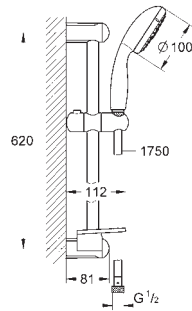

GROHE TEMPESTA

Ref. No. Colour Price netto (€)

28 436 002 chrome 68.00

Tempesta 100
Shower rail set 4 sprays
consisting of:
hand shower (28 421)
shower rail, 600 mm (27 523)
Relaxaflex hose 1750 mm 1/2" x 1/2" (28 154)
GROHE EasyReach tray (27 596)
GROHE EcoJoy 9,5 l/min flow limiter
GROHE DreamSpray perfect spray pattern
GROHE StarLight chrome finish
SpeedClean anti-lime system
Inner WaterGuide for a longer life
ShockProof silicone ring prevents damages caused by shower falling
suitable for instantaneous heater
min. recommended pressure 1.0 bar

28 593 002 chrome 68.00
ditto, with non-restricted flow