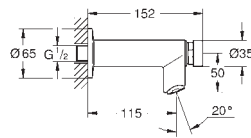

36 266 000

chrome

99.00

**Euroeco Cosmopolitan T
Self-closing pillar tap 1/2"**

wall mounted

marking: blue/red

GROHE StarLight chrome finish

GROHE EcoJoy technology for less water and perfect flow
flow limiter 5.7 l/min

escutcheon