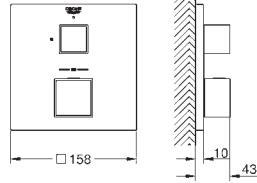

GROHE EUROCUBE JOY

Ref. No. Colour Price netto (€)

24 153 000 chrome 406.00

Grotherm Cube
Thermostatic mixer for 1 outlet with shut off valve
set for final installation for
GROHE Rapido SmartBox 35 600 000
GROHE TurboStat compact cartridge
with wax thermosteement
GROHE StarLight chrome finish
wall escutcheon with **GROHE QuickFix** (covered
escutcheon- and shaft sealing, covered fixing)
metal escutcheon, retroactively 6° adjustable
GROHE SafeStop at 38°C
GROHE SafeStop Plus optional temperature limiter at 43°C or 46°C included
built-in non return valves and dirt strainers
ceramic stop valve, 120°
flow performance:
outlet B = 27 l/min
outlet C = 30 l/min
without roughing-in-set

35 600 000 chrome 68.00
GROHE Rapido SmartBox universal rough-in box for concealed installation

24 154 000 chrome 453.00