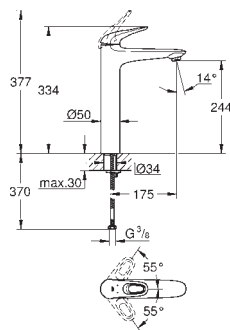

23 570 003 chrome 231.00
23 570 LS3 moon white/chrome 298.00

Eurostyle
Single-lever basin mixer 1/2"
XL-Size
single hole installation
loop metal lever
for free-standing basins
GROHE SilkMove 35 mm ceramic cartridge
with temperature limiter
GROHE StarLight chrome finish
GROHE EcoJoy mousseur 5.7 l/min
GROHE QuickFix rapid installation system
smooth body
flexible connection hoses