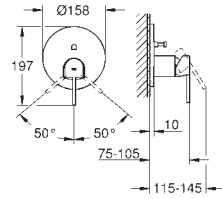

GROHE PLUS

Ref. No. Colour Price netto (€)

24 060 003 chrome 180.00

Plus
Single-lever mixer with 2-way diverter
set for final installation for
GROHE Rapido SmartBox 35 600 000
GROHE SilkMove 46 mm ceramic cartridge
GROHE StarLight chrome finish
wall escutcheon with **GROHE QuickFix** (covered
escutcheon- and shaft sealing, covered fixing)
metal escutcheon, retroactively 6° adjustable
metal lever
automatic 2-way diverter
flow performance:
outlet B = 27 l/min, outlet C = 27 l/min
without roughing-in-set

35 600 000 chrome 68.00
GROHE Rapido SmartBox universal rough-in box for concealed installation

24 093 003 chrome 203.00