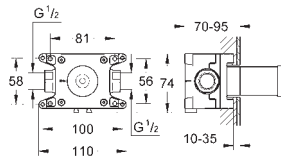

Rapido C
Rough-in for single volume control
for grid installation of Grohtherm Custom Shower system
built-in box with removable protection cover
waterproof membrane base for wall sealing
for masonry and drywall installation
fixing points for front and back wall
aramã DR
pre-assembled ceramic headpart 3/4"
connection threads 1/2"
flow rate:
55 l/min. at 3 bar
installation depth 70 - 95 mm
min. recommended pressure 1.0 bar