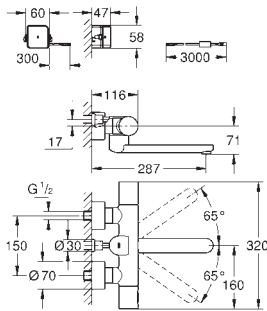

39 383 000

chrome

61.00

**Eurosmart Cosmopolitan E  
Thermostatic 230 V connection set**

fitting support

2 fitting connections 1/2"

power supply connector

wall installation