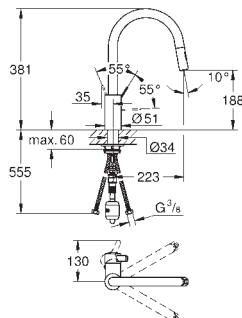

32 843 20E  
ditto, with GROHE Ecojoy

chrome

142.00

31 481 001

chrome

206.00

**Eurosmart Cosmopolitan**  
**Single-lever sink mixer 1/2"**

high spout  
single hole installation  
GROHE StarLight chrome finish  
GROHE SilkMove 35 mm ceramic cartridge  
GROHE EasyDock guarantees easy retraction and smooth docking back to the starting position  
GROHE Zero separated inner water ways - lead and nickel free  
pull-out dual spray  
diverter: laminar spray/SpeedClean shower jet  
adjustable flow rate limiter  
swivel tubular spout  
swivel area 360°  
protected against backflow  
flexible connection hoses  
rapid installation system