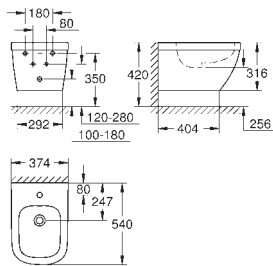

GROHE EURO CERAMIC

Ref. No.

Colour

Price netto (€)

39 208 000
39 208 00H

alpine white
alpine white

160.00
193.00

**Euro Ceramic
Wall hung bidet**
1 hole punched
with overflow
including fixation set
sanitary ware
fully skirted with invisible fixation
optional: **PureGuard** anti scale coating and
anti bacterial glazing (00H)
16 pieces per pallet