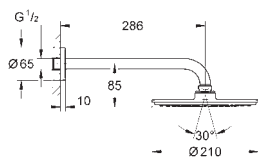

Rainshower Cosmopolitan 210
Head shower set 286 mm, 1 spray
consisting of:
Head shower Rainshower Cosmopolitan 210 (28 373 000)
1 spray:
Rain
Shower arm Rainshower 286 mm (28 576 000)
GROHE EcoJoy 9,5 l/min flow limiter
GROHE DreamSpray perfect spray pattern
GROHE StarLight chrome finish
SpeedClean anti-lime system
DropStop no afterdripping from the horizontal
shower head after closing the valve
starting at 0.5 bar flow pressure
min. recommended pressure 1.0 bar

26 052 000 chrome 361.00
ditto, with non-restricted flow

26 063 000 chrome 331.00