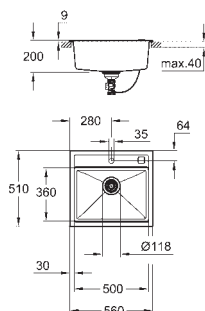

**GROHE QuickFix** installation system

cut-out: 840 x 480 mm

drainer: automatic waste fitting

accessories included: automatic waste fitting,  
waste kit, basket strainer waste, mounting set

**31 651 AT0**  
**31 651 AP0**