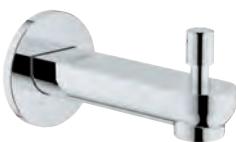

13 257 000

chrome

*

BauCosmopolitan

Bath spout

wall mounted
GROHE StarLight chrome finish
mousseur
automatic diverter: bath/shower
projection 140 mm
female thread 1/2"
flexible connection hoses