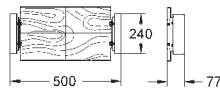

38 652 000

chrome

108.00

**Rapid SL
Mounting plate**
for fixing concealed fittings and room ventilation
for **studded walls**
for empty frames
for GROHE Rapido
500 x 240 x 77 mm
variable depth adjustment 75-115 mm
with waterproof plywood board for fixation
fixing material