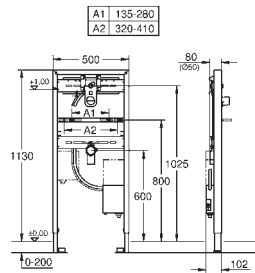

38 748 002

chrome

417.00

Rapid SL

Element for wash basin with roughin-in set for infra-red electronic

for wall mounted fittings suitable for trim sets Europlus E 36 042 SD0, Essence E 36 447 000 and Eurocube E 36 442 000

1.13 m installation height

for on-the-wall installations or studed walls powder coated steel frame, self-supporting for dry-cladding, completely pre-assembled quick adjustment, lockable fixing material
wash basin fixing bolts M10 with fixing device for ceramic
variable distance of fixing bolts
HT-outlet bend Ø 50 mm
seal Ø 32 mm
pre-mounted roughing-in set with protecting block
fire-proof pipe for laying electronic cables
installation box with water group, stop valve and flush elbow
connection with noise protected fitting holder 1/2"
connecting box for mains supply 230 V
CE approved
for installation with pre-mixed or cold water
for on-the-wall installation please order wall brackets 38 558 00M (sold separately)