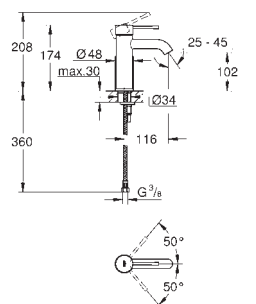

*** SPA colours:

● BE ● GL ● DA ● A0
● EN ● GN ● DL ● AL

23 590 001 chrome 142.00
23 590 DC1 supersteel 180.00
23 590 *** SPA colours 186.00

Essence
Single-lever basin mixer 1/2"
S-Size
single hole installation
metal lever
GROHE SilkMove 28 mm ceramic cartridge
with temperature limiter
GROHE StarLight chrome finish
GROHE EcoJoy mousseur 5.7 l/min
GROHE AquaGuide adjustable mousseur
GROHE QuickFix Plus installation system
smooth body
flexible connection hoses