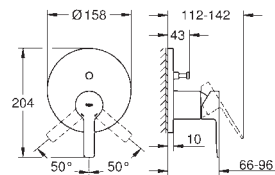

Lineare
Single-lever mixer with 2-way diverter
set for final installation for
GROHE Rapido SmartBox 35 600 000
GROHE SilkMove 46 mm ceramic cartridge
GROHE StarLight chrome finish
wall escutcheon with **GROHE QuickFix** (covered
escutcheon- and shaft sealing, covered fixing)
metal escutcheon, retroactively 6° adjustable
metal lever
automatic 2-way diverter
flow performance:
outlet B = 27 l/min, outlet C = 27 l/min
without roughing-in-set

35 600 000 chrome 68.00
GROHE Rapido SmartBox universal rough-in box for concealed installation

24 095 001 chrome 197.00
24 095 DC1 supersteel 276.00