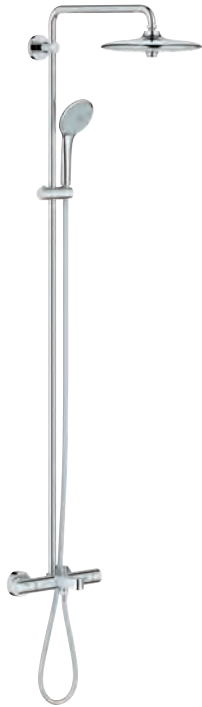

# GROHE EUPHORIA SYSTEM

Ref. No.

Colour

Price netto (€)

27 475 001

chrome

620.00