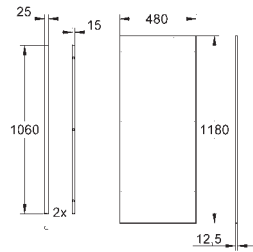

# GROHE RAPID SL ACCESSORIES

Ref. No. Colour Price netto (€)

**38 636 001** **chrome** **176.00**

**Rapid SL**  
**Cladding for wall mounted WC**  
**1.13 m installation height**  
gypsum fibre boards 1190 x 480 x 12.5 mm  
with all cut-outs  
self-tapping screws  
2 zinc coated support angles with  
fixing screws