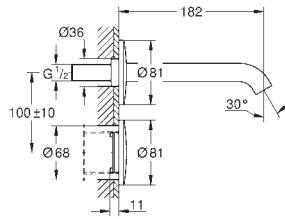

36 447 000

chrome

722.00

Essence E

Infra-red electronic wall basin tap without mixing device

with infrared sensor for bi-directional communication for monitoring, configuration and service purpose for cold or premixed water with transformer 100-230 V AC, 50-60 Hz, 6 V DC laminar spray regulator 5.0 l/min
7 pre-set programs:
auto flush
thermal disinfection
cleaning mode
additional functions and precise settings by remote control 36 407
set for final installation
for use with Rapid SL 38 748 002 or roughing-in set 36 264 001
CE approved
acoustic group I in accordance with DIN 4109
min. recommended pressure 1.0 bar