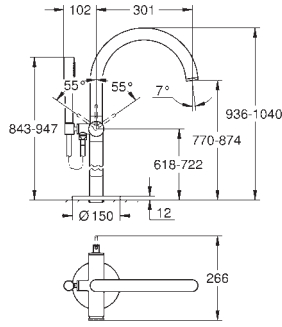

GROHE ATRIO

Ref. No. Colour Price netto (€)

32 653 003	chrome	1,350.00
32 653 DC3	supersteel	1,750.00
32 653 GL3	cool sunrise	*
32 653 DA3	warm sunset	*
32 653 AL3	brushed hard graphite	1,890.00

Atrio
Single-lever bath mixer, floor mounted
set for final installation for 45 984
without roughing-in-set
GROHE SilkMove 35 mm ceramic cartridge
with temperature limiter
GROHE StarLight chrome finish
automatic diverter: bath/shower
spout with mousseur
projection 301 mm
integrated non-return valve in the shower outlet 1/2"
with shower holder
hand shower Sena Stick (26 465)
Silverflex shower hose 1250 mm
protected against backflow