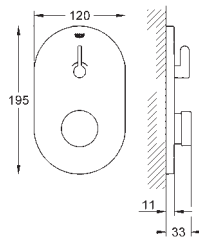

36 321 000

chrome

316.00

Eurosmart Cosmopolitan T
Self-closing shower mixer 1/2" with mixing device
and adjustable temperature limiter

GROHE StarLight chrome finish
chrome escutcheon
3 adjustable flow times: short - medium - long
(factory setting: medium), approx. 7, 15, 30 sec
(pressure dependent)
pressure range 0.5 to 6 bar
dirt strainers
for use with 36 322 000
without concealed body