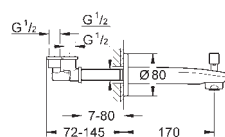

Eurostyle Cosmopolitan
Bath spout

wall mounted
GROHE StarLight chrome finish
mousseur
automatic diverter: bath/shower
with concealed connection piece
male thread 1/2"
projection 170 mm