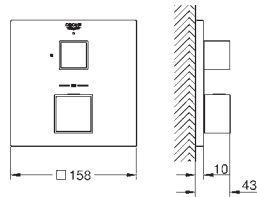

GROHE GROHTHERM 2 HANDLE TRIM SETS

Ref. No. Colour Price netto (€)

24 153 000 chrome 406.00

Grotherm Cube
Thermostatic mixer for 1 outlet with shut off valve
set for final installation for
GROHE Rapido SmartBox 35 600 000
GROHE TurboStat compact cartridge
with wax thermostatic element
GROHE StarLight chrome finish
wall escutcheon with **GROHE QuickFix** (covered
escutcheon- and shaft sealing, covered fixing)
metal escutcheon, retroactively 6° adjustable
GROHE SafeStop at 38°C
GROHE SafeStop Plus optional temperature limiter at 43°C or 46°C included
built-in non return valves and dirt strainers
ceramic stop valve, 120°
flow performance:
outlet B = 27 l/min
outlet C = 30 l/min
without roughing-in-set

35 600 000 chrome 68.00
GROHE Rapido SmartBox universal rough-in box for concealed installation

24 154 000 chrome 453.00