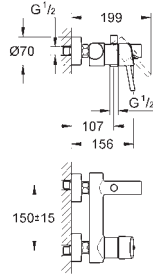

GROHE CONCETTO

Ref. No. Colour Price netto (€)

32 211 001 **chrome** **170.00**

Concetto
Single-lever bath mixer 1/2"
wall mounted
metal lever
GROHE SilkMove 46 mm ceramic cartridge
GROHE StarLight chrome finish
adjustable flow rate limiter
automatic diverter: bath/shower
mousseur
integrated non-return valve in the shower outlet 1/2"
S-unions
protected against backflow
optional temperature limiter ref. no. 46 308 000
min. recommended pressure 1.0 bar
acoustic group I in accordance with DIN 4109