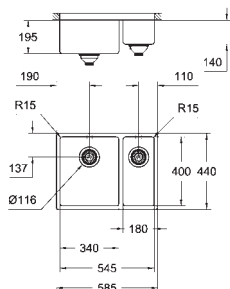

GROHE STAINLESS STEEL SINKS

Ref. No.

Colour

Price netto (€)

31 577 SD0

stainless steel

440.83

**K700 Undermount
Stainless steel sink**

model: K700U 60-S 58.5/44 1.5 lh
mounting type: undermount
material: stainless steel AISI 304 (V2A)
material thickness: 1 mm

GROHE StarLight finish

finish: satin finish

GROHE Whisper

min. cabinet size: 600 mm
dimensions: 585 x 440 mm
1 bowl: 340 x 400 x 195 mm
0.5 bowl: 180 x 400 x 140 mm

GROHE QuickFix installation system

sink mountable left

cut-out: 545 x 400 mm (R15)

drainer: Ø 3.5"/90 mm basket strainer waste

accessories included: waste kit, basket
strainer waste, mounting set