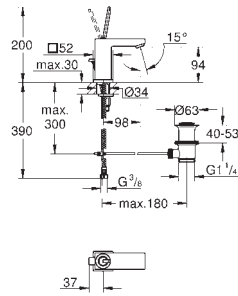

GROHE EUROCUBE JOY

Ref. No. Colour Price netto (€)

23 654 000 chrome 233.00

Eurocube Joy
Single-lever basin mixer 1/2"
S-Size
single hole installation
metal lever
GROHE FeatherControl Joystick cartridge
GROHE StarLight chrome finish
GROHE EcoJoy SpeedClean mousseur 5.7 l/min
GROHE QuickFix Plus installation system
pop-up waste set 1 1/4"
flexible connection hoses