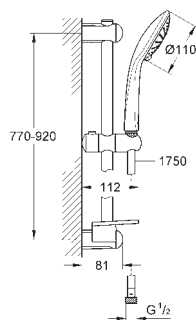

27 225 001

chrome

105.00

**Euphoria 110 Duo
Shower rail set 2 sprays**

consisting of:
hand shower Duo (27 220 000)
Silverflex shower hose 1750 mm (28 388 000)
GROHE EasyReach tray (27 596)
GROHE DreamSpray perfect spray pattern
GROHE SprayDimmer (Stepless flow rate reduction)
GROHE StarLight chrome finish
GROHE QuickFix (upper bracket adjustable for adaption to existing drilling holes)
SpeedClean anti-lime system
Inner WaterGuide for a longer life
Twistfree to prevent hose from twisting
suitable for instantaneous heater
min. recommended pressure 1.0 bar