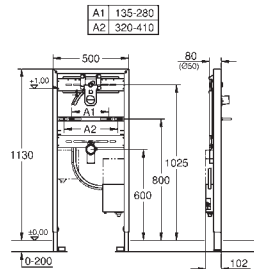

38 748 002

chrome

417.00

Rapid SL

Element for wash basin with rough-in set for infra-red electronic

for wall mounted fittings

suitable for trim sets Europlus E 36 042 SD0, Essence E 36 447 000

and Eurocube E 36 442 000

1.13 m installation height

for on-the-wall installations or studded walls

powder coated steel frame, self-supporting

for dry-cladding, completely pre-assembled

quick adjustment, lockable

fixing material

wash basin fixing bolts M10 with

fixing device for ceramic

variable distance of fixing bolts

HT-outlet bend Ø 50 mm

seal Ø 32 mm

pre-mounted roughing-in set

with protecting block

fire-proof pipe for laying electronic cables

installation box with water group, stop valve and flush elbow

connection with noise protected fitting holder 1/2"

connecting box for mains supply 230 V

CE approved

for installation with pre-mixed or cold water

for on-the-wall installation please order wall brackets 38 558 00M (sold separately)