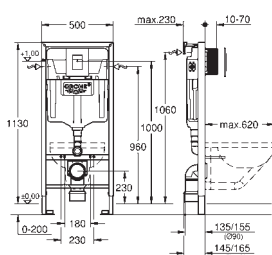

38 775 001

chrome

223.00

Rapid SL
4-in-1 set for WC, 1.13 m installation height
with flushing cistern GD 2

consisting of:
Rapid SL element for WC (38 528 001)
Skate Cosmopolitan flush plate, chrome (38 732 000)
Rapid SL wall brackets (38 558 00M)
including WC set for noise protection (37 131 000)