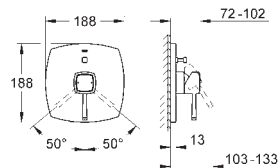

19 920 000	chrome	340.00
19 920 IGO	chrome/gold	389.00
19 920 DAO	warm sunset	449.00

Grandera
Single-lever bath mixer
set for final installation for
35 501 000
without concealed body
GROHE StarLight chrome finish
automatic diverter: bath/shower
escutcheon- and shaft-sealing
metal escutcheon
covered fixing
min. recommended pressure 1.0 bar