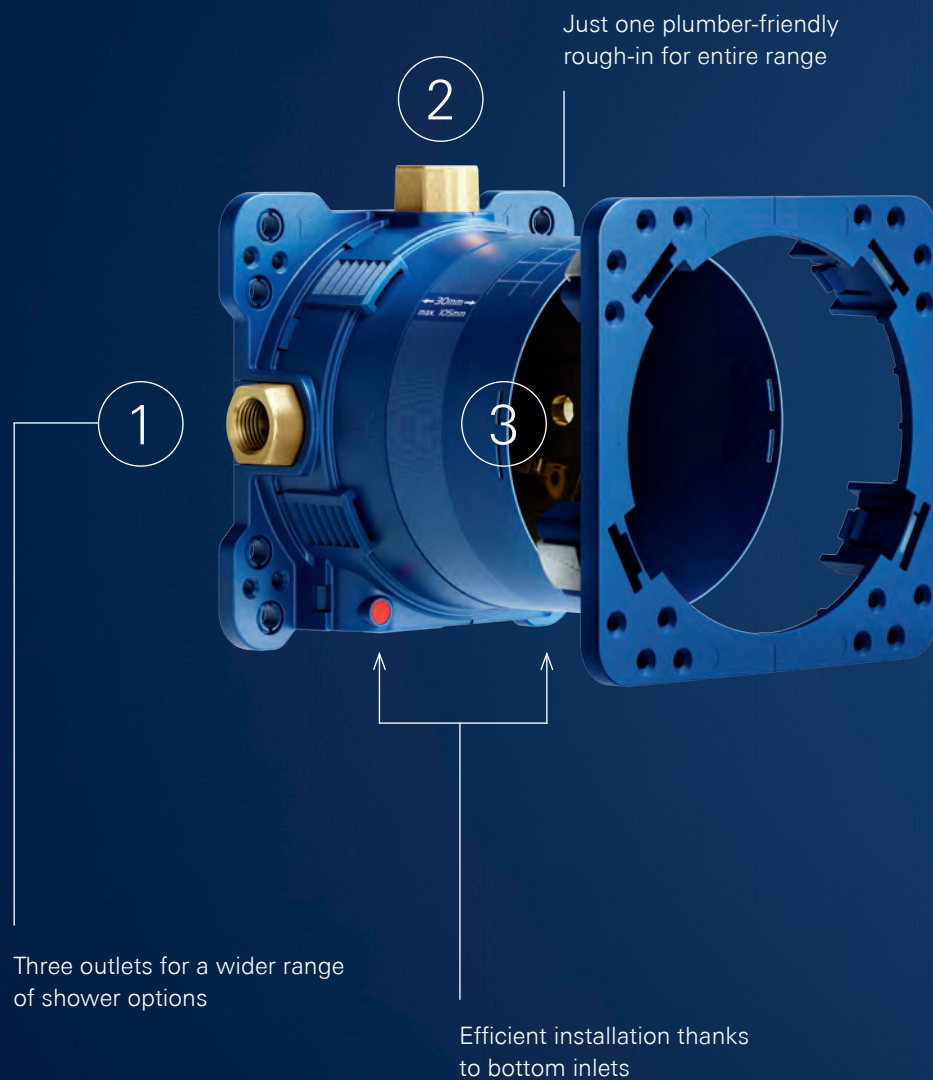

THE UNIVERSAL SOLUTION FOR THE NEEDS OF TOMORROW