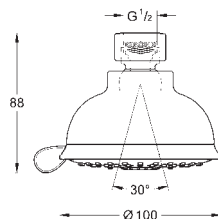

27 610 001 **chrome** 49.00

Tempesta Rustic 100
Head shower 4 sprays
GROHE Rain O², Rain, Massage, Jet
ball joint ± 15° rotatable
connection thread 1/2"
GROHE EcoJoy 9,5 l/min flow limiter
GROHE DreamSpray perfect spray pattern
GROHE StarLight chrome finish
SpeedClean anti-lime system
Inner WaterGuide for a longer life
suitable for instantaneous heater
min. recommended pressure 1.0 bar