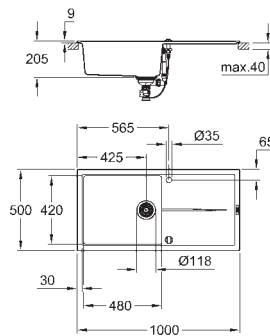

31 641 AT0
31 641 AP0

granite gray
granite black

*
*

K400

Composite sink with drainer

model: K400 60-C 100/50 1.0 rev
mounting type: standard built-in
material: quartz composite

GROHE Whisper

min. cabinet size: 600 mm
dimensions: 1000 x 500 mm
1 bowl: 480 x 420 x 205 mm

GROHE QuickFix installation system

sink mountable left or right
cut-out: 980 x 480 mm
drainer: automatic waste fitting
accessories included: automatic waste fitting,
waste kit, basket strainer waste, mounting set