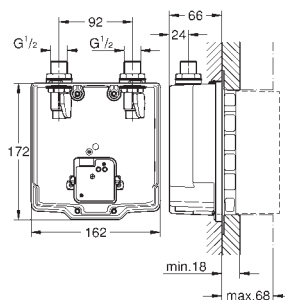

36 339 000

chrome

206.00

**Eurosmart Cosmopolitan E
Concealed mounting box
with mixture**

wall installation
suitable for IR-sets for final installation
2 stop valves
housing with mixing device
non-return valve
connection housing for power supply
suitable for
36 315 000, 36 412 000, 36 376 000

SPECIAL FITTINGS