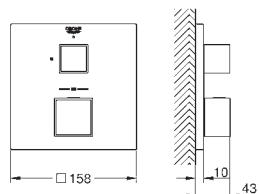

24 153 000 **chrome** **406.00**

Grotherm Cube
Thermostatic mixer for 1 outlet with shut off valve
set for final installation for
GROHE Rapido SmartBox 35 600 000
GROHE TurboStat compact cartridge
with wax thermoelement
GROHE StarLight chrome finish
wall escutcheon with **GROHE QuickFix** (covered
escutcheon- and shaft sealing, covered fixing)
metal escutcheon, retroactively 6° adjustable
GROHE SafeStop at 38°C
GROHE SafeStop Plus optional temperature limiter at 43°C or 46°C included
built-in non return valves and dirt strainers
ceramic stop valve, 120°
flow performance:
outlet B = 27 l/min
outlet C = 30 l/min
without roughing-in-set

35 600 000 **chrome** **68.00**
GROHE Rapido SmartBox universal rough-in box for concealed installation