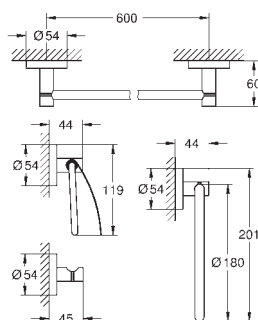

40 776 001	chrome	83.33
40 776 DC1	supersteel	116.66

Essentials
Master bathroom accessories set 4-in-1
material: metal
consisting of:
towel ring (40 365 001)
robe hook (40 364 001)
toilet paper holder (40 367 001)
towel rail, 600 mm (40 366 001)
concealed fastening
GROHE StarLight chrome finish