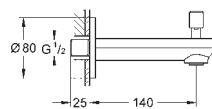

13 257 000

chrome

*

BauCosmopolitan

Bath spout

wall mounted
GROHE StarLight chrome finish
mousseur
automatic diverter: bath/shower
projection 140 mm
female thread 1/2"
flexible connection hoses