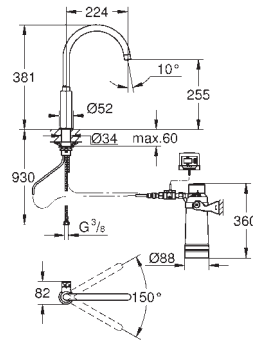

GROHE BLUE PURE

Ref. No.

Colour

Price netto (€)

30 388 000

chrome

*

**GROHE Blue Pure Mono
Starter Kit**

consisting of:

GROHE Blue Mono faucet with filter function
single hole installation

C-spout

handle for filtered table water

headpart 1/2"

GROHE StarLight chrome finish

swivel tubular spout

swivel area 360°

flexible connection hoses

GROHE Blue filter head

GROHE Blue Ultrasafe filter for bacteria filtration and premium taste
capacity 3000 l

flow meter for filter lifetime measurement including 2 x AA batteries