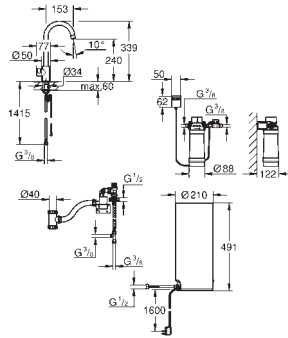

30 080 001 **chrome** 1,500.00

GROHE Red Mono
Pillar tap and L size boiler
consisting of:
GROHE Red Mono pillar tap
single hole installation
C-spout
GROHE ChildLock push buttons for boiling water
TÜV certified triple electronic safeguards against accidental activation of boiling water
GROHE StarLight chrome finish
insulated tubular spout
swivel area 150°
connection for GROHE Red boiler
GROHE Red boiler L size
reservoir for boiling and hot water
5.5 liter 100° C boiling water
7 liter total capacity
required inlet pressure: 1-7 bar
with flexible connection hose and outlet for boiling water
CE approved
power supply 230 V 50 Hz
power consumption 2100 W
standby power consumption 15 W
energy efficiency class A
GROHE Red filter set
for protection of the boiler from limescale
capacity 600 l at 20° dKH
5 phase filter
flow rate measuring unit

30 085 001 **chrome** 1,340.00
30 085 DC1 **supersteel** *
30 085 DA1 **warm sunset** *
30 085 DL1 **brushed warm sunset** *
30 085 A01 **hard graphite** *
30 085 AL1 **brushed hard graphite** *

GROHE Red Mono
Pillar tap and M size boiler
consisting of:
GROHE Red Mono pillar tap
single hole installation
C-spout
GROHE ChildLock push buttons for boiling water
TÜV certified triple electronic safeguards against accidental activation of boiling water
GROHE StarLight chrome finish
insulated tubular spout
swivel area 150°
connection for GROHE Red boiler
GROHE Red boiler M size
reservoir for boiling and hot water
3 liter 100° C boiling water
4 liter total capacity
required inlet pressure: 1-7 bar
with flexible connection hose and outlet for boiling water
CE approved
power supply 230 V 50 Hz
power consumption 2100 W
standby power consumption 15 W
energy efficiency class A
GROHE Red filter set
for protection of the boiler from limescale
capacity 600 l at 20° dKH
5 phase filter
flow rate measuring unit