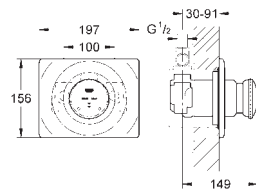

36 121 000

chrome

562.00

Contromix Surf
Self-closing shower mixer 1/2"
with mixture
GROHE StarLight chrome finish
GROHE EcoJoy technology for less water and perfect flow
economy stop function
temperature limiter
flow time adjustable
5-40 sec.
escutcheon, plastic chromed
escutcheon- and shaft-sealing
non-return valve
dirt strainers
set for final installation for 36 122
without concealed body
min. recommended pressure 1.5 bar