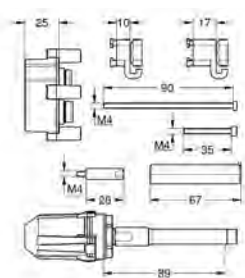

14 056 000

chrome

*

Universal extension set single-lever mixers, 25 mm