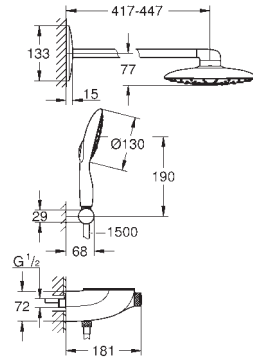

GROHE RAINSHOWER SMARTCONTROL SYSTEM

Ref. No.

Colour

Price netto (€)

26 446 000

chrome

1,190.00

Rainshower System SmartControl 360 MONO
Combi shower system with thermostat, exposed/concealed
consisting of:

exposed/concealed SmartControl thermostat
allows change between:
head shower Rainshower 360 MONO with horizontal
450 mm shower arm, spray plate chrome
GROHE PureRain/GROHE Rain O² spray*
Power&Soul 130 hand shower, spray plate white (27 673 LS0)
hand shower wall holder (27 055)
Silverflex shower hose 1.500 mm (28 364)
minimum flow rate 10 l/min.
GROHE DreamSpray perfect spray pattern
GROHE StarLight chrome finish
GROHE CoolTouch no risk of scalding
GROHE TurboStat compact cartridge
with wax thermoelement
GROHE EcoJoy technology for less water and perfect flow
GROHE SafeStop at 38°C
GROHE SafeStop Plus optional temperature limiter at 43°C included
GROHE SmartControl push for ON-OFF, turn for
volume adjustment from EcoJoy to full flow
GROHE EasyReach shower tray
SpeedClean anti-lime system
Inner WaterGuide for a longer life
Twistfree to prevent hose from twisting
requires rough-in set 26 264 001 and concealed unit
26 449 000 – all to be ordered separately

* to be decided at first installation; factory default
setting: GROHE PureRain