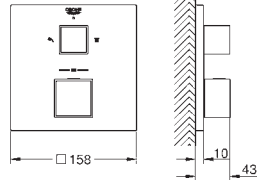

24 154 000 chrome 453.00

Grotherm Cube
Thermostatic shower mixer for 2 outlets
with integrated shut off/diverter valve

set for final installation for
GROHE Rapido SmartBox 35 600 000
GROHE TurboStat compact cartridge
with wax thermoelement
GROHE StarLight chrome finish
wall escutcheon with **GROHE QuickFix** (covered
escutcheon- and shaft sealing, covered fixing)
metal escutcheon, retroactively 6° adjustable
printed head and hand shower symbol
GROHE SafeStop at 38°C
GROHE SafeStop Plus optional temperature limiter at 43°C or 46°C included
GROHE AquaDimmer, integrated shut off/diverter valve
flow performance:
outlet B = 27 l/min
outlet C = 30 l/min
without roughing-in-set

35 600 000 chrome 68.00
GROHE Rapido SmartBox universal rough-in box for concealed installation

24 155 000 chrome 453.00