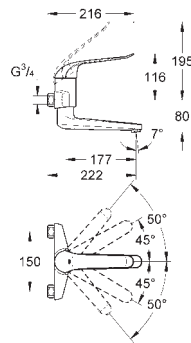

32 772 000

chrome

242.00

Euroeco Special
Single-lever basin mixer
wall mounted

GROHE StarLight chrome finish
GROHE SilkMove 46 mm ceramic cartridge
GROHE EcoJoy technology for less water and perfect flow
adjustable minimum flow rate
approx. 2.5 l/min
adjustable temperature limiter
adjustable flow rate limiter
laminar flow straightener 9 l/min.
cast swivel spout, lockable
projection 222 mm
metal lever
lever length 170 mm
without S-unions
water saving