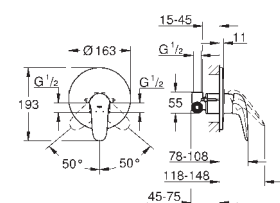

Eurostyle
Single-lever shower mixer 1/2"
wall installation
consisting of:
set for final installation
(19 507 003)
with concealed body
solid metal lever
GROHE SilkMove 46 mm ceramic cartridge
adjustable flow rate limiter
GROHE StarLight chrome finish
metal wall escutcheon
escutcheon- and shaft-sealing
GROHE QuickFix covered fixation
optional temperature limiter ref. no. 46 308 000