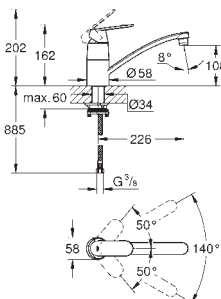

31 170 000

chrome

209.00

Eurosmart Cosmopolitan
Single-lever sink mixer 1/2"

for installation in front of window
low spout
single hole installation
GROHE StarLight finish
GROHE SilkMove 46 mm ceramic cartridge
adjustable flow rate limiter
mousseur
swivel tubular spout
swivel area 140°
non-removable socket height: 30 mm
flexible connection hoses