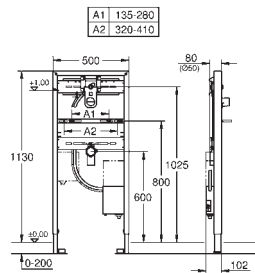

38 748 002 **chrome** **417.00**

Rapid SL
Element for wash basin with roughin-in set for infra-red electronic
for wall mounted fittings
suitable for trim sets Europlus E 36 042 SD0, Essence E 36 447 000
and Eurocube E 36 442 000

1.13 m installation height
for on-the-wall installations or studded walls
powder coated steel frame, self-supporting
for dry-cladding, completely pre-assembled
quick adjustment, lockable
fixing material
wash basin fixing bolts M10 with
fixing device for ceramic
variable distance of fixing bolts
HT-outlet bend Ø 50 mm
seal Ø 32 mm
pre-mounted roughing-in set
with protecting block
fire-proof pipe for laying electronic cables
installation box with water group, stop valve and flush elbow
connection with noise protected fitting holder 1/2"
connecting box for mains supply 230 V
CE approved
for installation with pre-mixed or cold water
for on-the-wall installation please order wall brackets 38 558 00M (sold separately)

SPECIAL FITTINGS