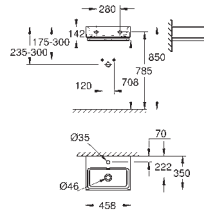

GROHE CUBE CERAMIC

Ref. No. Colour Price netto (€)

39 483 00H **alpine white** **134.00**
Cube Ceramic
Hand rinse basin 45
wall hung
1 hole punched
with overflow
455 x 350 mm
sanitary ware
PureGuard anti scale coating and anti bacterial glazing
22 pieces per pallet