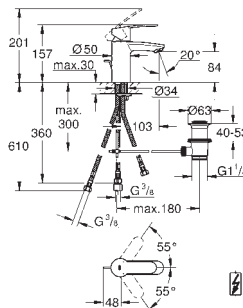

**ditto, with non-restricted flow**

33 561 002

chrome

155.00

**Eurostyle Cosmopolitan**

**Single-lever basin mixer 1/2"**

**S-Size**

**single hole installation**