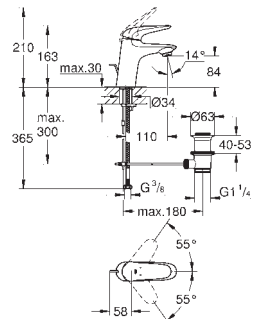

23 708 003

chrome

107.00

Eurostyle
Single-lever basin mixer 1/2"

S-Size

single hole installation

solid metal lever

GROHE SilkMove 35 mm ceramic cartridge

adjustable flow rate limiter

with temperature limiter

GROHE StarLight chrome finish

GROHE EcoJoy mousseur 5.7 l/min

GROHE QuickFix rapid installation system

pop-up waste set 1 1/4"

flexible connection hoses