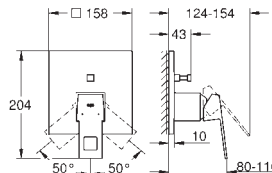

24 062 000 chrome 170.00

Eurocube
Single-lever mixer with 2-way diverter
set for final installation for
GROHE Rapido SmartBox 35 600 000
GROHE SilkMove 46 mm ceramic cartridge
GROHE StarLight chrome finish
wall escutcheon with **GROHE QuickFix** (covered
escutcheon- and shaft sealing, covered fixing)
metal escutcheon, retroactively 6° adjustable
metal lever
automatic 2-way diverter
flow performance:
outlet B = 27 l/min, outlet C = 27 l/min
without roughing-in-set

35 600 000 chrome 68.00
GROHE Rapido SmartBox universal rough-in box for concealed installation