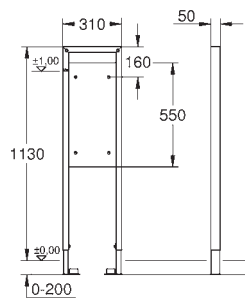

for on-the-wall installation please order wall brackets 38 558 00M (sold separately)

38 559 001

chrome

193.00