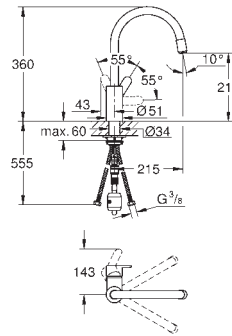

31 126 004

chrome

190.00

Eurostyle Cosmopolitan
Single-lever sink mixer 1/2"
high spout

single hole installation
GROHE StarLight chrome finish
GROHE SilkMove 35 mm ceramic cartridge
GROHE EasyDock guarantees easy retraction and smooth docking back to the starting position
GROHE Zero separated inner water ways - lead and nickel free
pull out mousseur
adjustable flow rate limiter
swivel tubular spout
swivel area 360°
protected against backflow
flexible connection hoses
rapid installation system