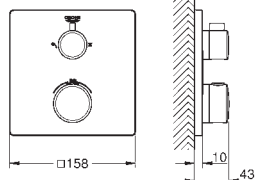

Grotherm
Thermostatic shower mixer for 2 outlets
with integrated shut off/diverter valve

set for final installation for
GROHE Rapido SmartBox 35 600 000

GROHE TurboStat compact cartridge
with wax thermostatic element

GROHE StarLight chrome finish
wall escutcheon with **GROHE QuickFix** (covered
escutcheon- and shaft sealing, covered fixing)
metal escutcheon, retroactively 6° adjustable
printed head and hand shower symbol

GROHE SafeStop at 38°C

GROHE SafeStop Plus optional temperature limiter at 43°C or 46°C included

GROHE AquaDimmer, integrated shut off/diverter valve

flow performance:

outlet B = 27 l/min

outlet C = 30 l/min

without roughing-in-set

35 600 000 chrome 68.00

GROHE Rapido SmartBox universal rough-in box for concealed installation

24 080 000 chrome 349.00