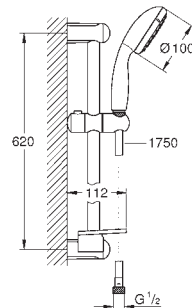

26 638 000 chrome *

Tempesta 100
Shower rail set 2 sprays
consisting of:
hand shower Tempesta 100 (26 161)
shower rail, 600 mm (27 523)
Relaxaflex hose 1750 mm 1/2" x 1/2" (28 154)
GROHE EasyReach tray (27 596)
GROHE EcoJoy 9,5 l/min flow limiter
GROHE DreamSpray perfect spray pattern
GROHE StarLight chrome finish
SpeedClean anti-lime system
Inner WaterGuide for a longer life
ShockProof silicone ring prevents damages caused by shower falling
suitable for instantaneous heater
min. recommended pressure 1.0 bar

27 926 001 chrome 55.00
ditto, with non-restricted flow