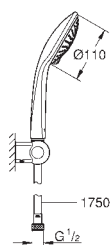

27 355 000

chrome

99.00

**Euphoria 110 Champagne
Wall holder set 3 sprays**

consisting of:
hand shower Champagne (27 222 000)
Wall shower holder 28 401
Silverflex shower hose 1750 mm (28 388 000)
GROHE DreamSpray perfect spray pattern
GROHE SprayDimmer (Stepless flow rate reduction)
GROHE StarLight chrome finish
SpeedClean anti-lime system
Inner WaterGuide for a longer life
Twistfree to prevent hose from twisting
suitable for instantaneous heater
min. recommended pressure 1.0 bar