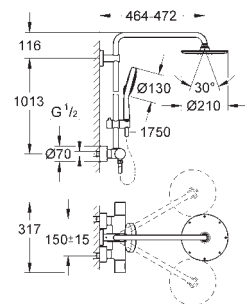

27 967 000

chrome

997.00

Rainshower System 210
Shower system with thermostat for wall mounting
consisting of:

horizontal swivable 450 mm shower arm
exposed thermostat with
Aquadimmer function
allows change between:
Rainshower Cosmopolitan 210 head shower (28 368 000)
with ball joint
rotation angle $\pm 15^\circ$
Hand shower Power&Soul Cosmopolitan 130 (27 664 000)
adjustable in height with gliding element (12 140 000)
Silverflex shower hose 1750 mm (28 388 000)
GROHE TurboStat compact cartridge
with wax thermostem
GROHE SafeStop at 38°C
GROHE SafeStop Plus optional temperature limiter at 43°C included
GROHE CoolTouch
GROHE DreamSpray perfect spray pattern
GROHE One-Click Showering spray selection
with one click
GROHE StarLight chrome finish
SpeedClean anti-lime system
Inner WaterGuide for a longer life
suitable for instantaneous heaters
from 18 kW/h
minimum flow rate 7 l/min.
min. recommended pressure 1.0 bar