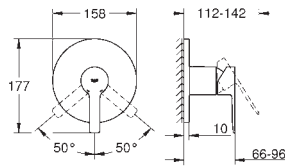

GROHE LINEARE

Ref. No. Colour Price netto (€)

24 063 001 chrome 161.00
24 063 DC1 supersteel 225.00

Lineare
Single-lever shower mixer
set for final installation for
GROHE Rapido SmartBox 35 600 000
GROHE SilkMove 46 mm ceramic cartridge
GROHE StarLight chrome finish
wall escutcheon with **GROHE QuickFix** (covered
escutcheon- and shaft sealing, covered fixing)
metal escutcheon, retroactively 6° adjustable
metal lever
flow performance:
outlet B or C = 30 l/min
without roughing-in-set

35 600 000 chrome 68.00
GROHE Rapido SmartBox universal rough-in box for concealed installation

24 064 001 chrome 177.00
24 064 DC1 supersteel 248.00