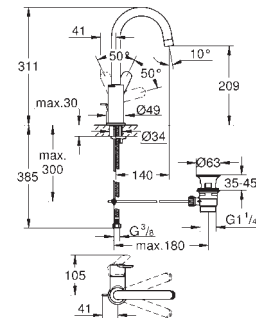

23 760 000 chrome 93.00

BauEdge
Single-lever basin mixer 1/2"
L-Size
single hole installation
metal lever
GROHE Longlife 28 mm ceramic cartridge
GROHE StarLight chrome finish
GROHE EcoJoy mousseur 5.7 l/min
rapid installation system
swivel tubular spout
plastic pop-up waste set 1 1/4"
flexible connection hoses