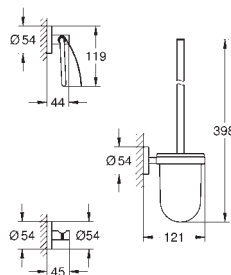

*** SPA colours:

40 407 001	chrome	65.41
40 407 DC1	supersteel	83.33

Essentials
City restroom accessories set 3-in-1
material: glass / metal
consisting of:
toilet brush set (40 374 001)
robe hook (40 364 001)
toilet paper holder (40 367 001)
concealed fastening
GROHE StarLight chrome finish