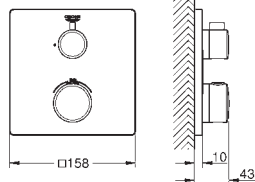

GROHE GROHTHERM 2 HANDLE TRIM SETS

Ref. No. Colour Price netto (€)

24 078 000 chrome 313.00

Grotherm
Thermostatic mixer for 1 outlet with shut off valve

set for final installation for
GROHE Rapido SmartBox 35 600 000

GROHE TurboStat compact cartridge
with wax thermostatic element

GROHE StarLight chrome finish
wall escutcheon with **GROHE QuickFix** (covered
escutcheon- and shaft sealing, covered fixing)
metal escutcheon, retroactively 6° adjustable

GROHE SafeStop at 38°C

GROHE SafeStop Plus optional temperature limiter at 43°C or 46°C included

built-in non return valves and dirt strainers

ceramic stop valve, 120°

flow performance:

outlet B = 27 l/min

outlet C = 30 l/min

without roughing-in-set

35 600 000 chrome 68.00

GROHE Rapido SmartBox universal rough-in box for concealed installation

24 079 000 chrome 349.00