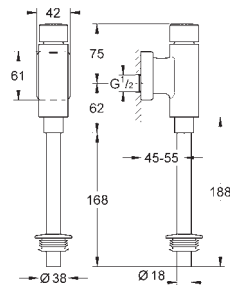

37 345 000

chrome

137.00

Rondo
Flush valve for urinal
1/2"
brass
integrated stop valve
GROHE StarLight chrome finish
with control cap and flush pipe connection
flow rate adjustment
flush volume adjustable 1.0 - 4.0 l
with wall escutcheon
flush pipe 200 mm
rubber connector with escutcheon
flow pressure min 0.5 bar
operating pressure max 5 bar