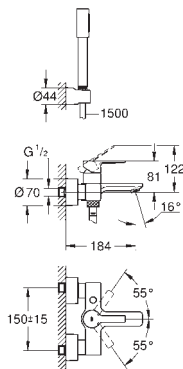

33 850 001 chrome 324.00

Lineare
Single-lever bath mixer 1/2"
wall mounted
metal lever
GROHE SilkMove 35 mm ceramic cartridge
with temperature limiter
GROHE StarLight chrome finish
automatic diverter: bath/shower
mousseur
shower outlet 1/2"
integrated non-return valve
covered S-unions
protected against backflow
with shower set
consisting of:
hand shower Sena Stick (26 465)
wall shower holder Tempesta Cosmopolitan 100
(27 594 000)
Silverflex shower hose 1.500 mm (28 364)
min. recommended pressure 1.0 bar