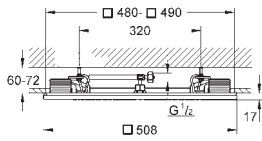

GROHE F-DIGITAL DELUXE

Ref. No. Colour Price netto (€)

27 865 000 chrome 4,620.00

Rainshower F-Series 20"
Ceiling shower with light, 1 spray
Rain
508 x 508 x 59 mm
full spectrum LED: soft light with changing rainbow colours
individually adjustable: permanent lighting with colour selection
power supply for light 12 V DC
CE approved
GROHE DreamSpray perfect spray pattern
GROHE StarLight chrome finish
SpeedClean anti-lime system
suitable for instantaneous heater
requires rough-in set (29 069 000), F-digital Deluxe base unit box (36 397 000), Bluetooth unit (36 371 000) and various cable connections – all to be ordered separately due to installation situation.
this product contains built-in LED lamps, which cannot be changed: energy efficiency class: A+
For detailed planning and product information please contact your local GROHE Customer Service.

29 069 000 chrome 136.00