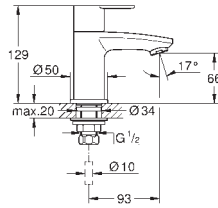

GROHE EUROSTYLE COSMOPOLITAN

Ref. No.

Colour

Price netto (€)

23 039 002

chrome

98.00

**Eurostyle Cosmopolitan
Pillar tap**
XS-Size

single hole installation

metal lever

ceramic headpart 1/2", 90°

GROHE StarLight chrome finish

mousseur

min. recommended pressure 1.0 bar

acoustic group I in accordance with DIN 4109

union nut 1/2" x 10.5 mm