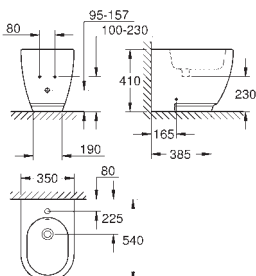

39 575 00H alpine white 255.00

Essence
Floor standing bidet
1 hole punched
with overflow
including fixation set
sanitary ware
fully skirted with invisible fixation
PureGuard anti scale coating and anti bacterial glazing
8 pieces per pallet