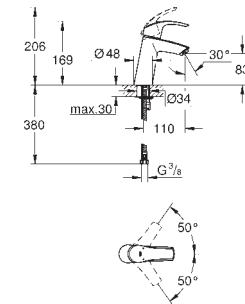

**23 324 001** **chrome** **101.00**

**Eurosmart**  
**Single-lever basin mixer 1/2"**  
**M-Size**  
**single hole installation**  
metal lever  
**GROHE SilkMove** 28 mm ceramic cartridge  
with temperature limiter  
**GROHE StarLight** chrome finish  
**GROHE EcoJoy** mousseur 5.7 l/min  
**GROHE QuickFix** rapid installation system  
smooth body  
flexible connection hoses