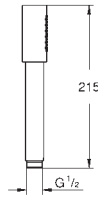

GROHE SENA

Ref. No. Colour Price netto (€)

28 341 000 chrome 140.00

Sena Stick
Hand shower 1 spray
Normal spray
metal
GROHE EcoJoy 9,5 l/min flow limiter
GROHE DreamSpray perfect spray pattern
GROHE StarLight chrome finish
SpeedClean anti-lime system
Inner WaterGuide for a longer life
universal mounting system, fitting all standard shower hoses
suitable for instantaneous heater
min. recommended pressure 1.0 bar

28 034 000 chrome 140.00
ditto, with non-restricted flow