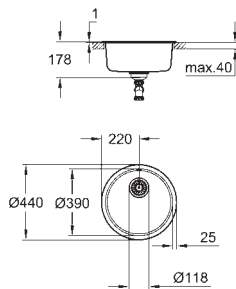

GROHE STAINLESS STEEL SINKS

Ref. No.

Colour

Price netto (€)

31 720 SD0

stainless steel

*

K200

Stainless steel sink with drainer

model: K200 50-S Ø 44 1.0

mounting type: standard built-in

material: stainless steel AISI 304 (V2A)

GROHE Whisper

min. cabinet size: 500 mm

dimensions: Ø 440 mm

1 bowl: Ø 390 mm

GROHE QuickFix installation system

cut-out: Ø 422 mm

drainer: Ø 3.5"/90 mm basket strainer waste

accessories included: waste kit, basket

strainer waste, mounting set