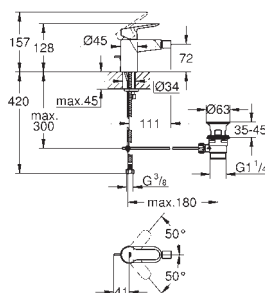

23 331 000 chrome 78.00

BauEdge
Single-lever bidet mixer 1/2"
single hole installation
metal lever
GROHE Longlife 28 mm ceramic cartridge
GROHE StarLight chrome finish
GROHE EcoJoy mousseur 5.7 l/min
rapid installation system
with ball joint
pop-up waste set 1 1/4"
flexible connection hoses