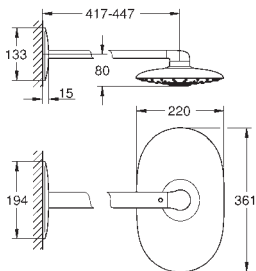

Ref. No.	Colour	Price netto (€)
	26 254 000 Rainshower 360 Duo Head shower set 450 mm, 2 sprays consisting of: head shower Rainshower 360 DUO, spray plate chrome 2 spray patterns: GROHE PureRain/GROHE Rain O² spray* and TrioMassage horizontal 450 mm shower arm GROHE DreamSpray perfect spray pattern GROHE StarLight chrome finish SpeedClean anti-lime system Inner WaterGuide for a longer life requires rough-in set 26 264 001 – to be ordered separately * to be decided at first installation; factory default setting: GROHE PureRain	chrome	595.00
	26 254 LS0 Rainshower 360 Duo Head shower set 450 mm, 2 sprays consisting of: head shower Rainshower 360 DUO, spray plate white 2 spray patterns: GROHE PureRain/GROHE Rain O² spray* and TrioMassage horizontal 450 mm shower arm GROHE DreamSpray perfect spray pattern GROHE StarLight chrome finish SpeedClean anti-lime system Inner WaterGuide for a longer life requires rough-in set 26 264 001 – to be ordered separately * to be decided at first installation; factory default setting: GROHE PureRain	moon white	543.00
	26 450 000 Rainshower 360 Mono Head shower set 450 mm, 1 spray consisting of: head shower Rainshower 360 MONO, spray plate chrome 1 spray: GROHE PureRain/GROHE Rain O² spray* horizontal 450 mm shower arm GROHE DreamSpray perfect spray pattern GROHE StarLight chrome finish SpeedClean anti-lime system Inner WaterGuide for a longer life requires rough-in set 26 264 001 – to be ordered separately * to be decided at first installation; factory default setting: GROHE PureRain	chrome	468.00
	26 450 LS0 Rainshower 360 Mono Head shower set 450 mm, 1 spray consisting of: head shower Rainshower 360 MONO, spray plate white 1 spray: GROHE PureRain/GROHE Rain O² spray* horizontal 450 mm shower arm GROHE DreamSpray perfect spray pattern GROHE StarLight chrome finish SpeedClean anti-lime system Inner WaterGuide for a longer life requires rough-in set 26 264 001 – to be ordered separately * to be decided at first installation; factory default setting: GROHE PureRain	moon white	471.00
	26 264 001 Rainshower 360 Rough-in box for head shower set 26 254 / 26 450 inlets and outlets 1/2" fixing points for back wall leakproof housing removable protection cover with installation information	chrome	97.00