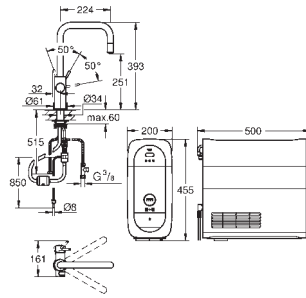

GROHE BLUE HOME

Ref. No.	Colour	Price netto (€)
31 543 000	chrome	1,970.00
31 543 DC0	supersteel	2,270.00

GROHE Blue Home U-spout Starter kit

consisting of:
GROHE Blue Home single-lever sink mixer with filter function
single hole installation

U - spout
push buttons for 3 types of filtered and chilled table water
still, medium, sparkling

GROHE StarLight finish

GROHE SilkMove 28 mm ceramic cartridge

pull out mousseur
swivel tubular spout
swivel area 360°
separate inner water ways for filtered
and non-filtered water
flexible connection hoses

GROHE Blue Home cooler

delivers 3 liters of chilled water per hour
180 Watt cooling unit, 230 V, 50 Hz
type of protection IP 21
CE approved

requires ventilation holes in the bottom of the kitchen cabinet
software set-up and monitoring of filter and CO₂ capacity
possible via GROHE Ondus app
with Bluetooth 4.0* and WIFI interface for wireless data communication
for Apple** and Android devices
Bluetooth range (max. 10 m) varies depending on used
materials and walls between transmitter and receiver
adjustable for GROHE Blue filter S-Size, GROHE Blue activated
carbon filter and GROHE Blue magnesium+ filter

GROHE Blue filter S-Size, filter head with
flexible water hardness adjustment
for regions with water hardness of more than 9° dKH
for regions with water hardness below 9° dKH please
order activated carbon filter 40 547 001
GROHE Blue 425 g CO₂ bottle

System requirements

Apple

iPhone with iOS 9.0 or higher

System requirements

Android

smart phone with Android 4.3 or higher

Mobile devices and GROHE Ondus App*** are not included in delivery and have to be ordered separately via an authorised Apple store/store/iTunes or Google Play store.

* The Bluetooth word mark and logos are registered trademarks owned by Bluetooth SIG, Inc. and any use of such marks by Grohe AG is under license. Other trademarks and trade names are those of their respective owners.

** Apple, the Apple logo, iPod, iPod Touch, iPhone and iTunes are trademarks of Apple Inc., registered in the U.S. and other countries. Apple is not responsible for the function of this device or its compliance with safety and regulatory standards.

*** Available for free via iTunes app or Google Play store.
This product includes an article which is declared as a hazardous substance. Find more information in the safety data sheet. You can download the safety data at: www.grohe.com/safety-data-sheets/