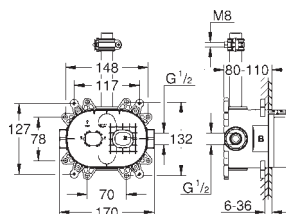

26 264 001

chrome

97.00

Rainshower 360
Rough-in box for head shower set 26 254 / 26 450
inlets and outlets 1/2"
fixing points for back wall
leakproof housing
removable protection cover with installation information