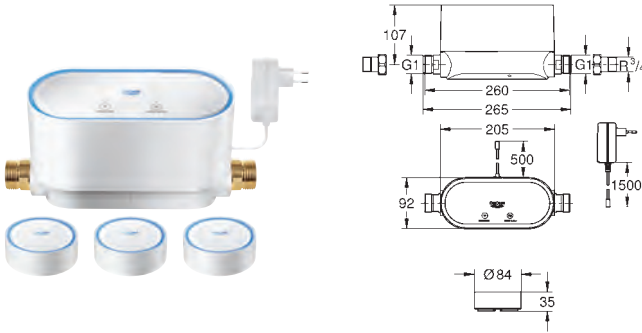

GROHE SENSE

Article No. Colour Price

22 502 LNO white 540.83

GROHE Sense kit
1 x GROHE Sense Guard smart water controller + 3 x GROHE Sense smart water sensor
Made in Germany

1 x GROHE Sense Guard Dispozitivul inteligent de control al apei for wireless LAN, mains powered, 230 V

for single-family houses
cold water only
detects pipe breaks, micro leaks, frost risk and unusual water flow
automatic, manual or remote shut off function to limit water damage
senses flow rate, water pressure and system temperature
tracks water consumption
receive notifications and customize settings via GROHE Ondus App
status indication via LED light, buzzer and push notifications
wireless LAN 2.4 GHz, WPA/WPA2 protected
for horizontal or vertical installation right downstream the water meter
use of wall mounting set 22 501 000 with G1" connection recommended, sold separately
including R3/4" mounting nuts, extendable power cable 0.7 m, plug type C
acoustic group I in accordance with DIN 4109
to be installed on cold water pipes only

3 x GROHE Sense smart water sensor

for wireless LAN, battery powered
automatic flooding alarm and frost risk alarm
senses room temperature
receive notifications and customize settings via GROHE Ondus App
status indication via LED light, buzzer and app
for placement on a flat non-conductive surface
wireless LAN 2.4 GHz, WPA/WPA2 protected
including 9 x AAA batteries
CE approved