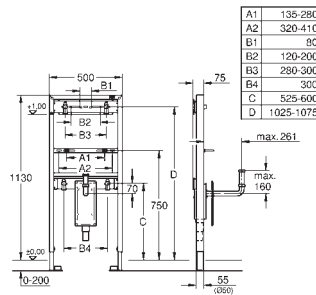

GROHE RAPID SL FOR WASH BASIN AND BIDET

Ref. No.

Colour

Price netto (€)

38 625 001

chrome

290.00

Rapid SL

Element for wash basin with concealed trap

for single hole installation or wall mounted fittings

1.13 m installation height

with concealed trap Ø 50 mm

for on-the-wall installations or studded walls

powder coated steel frame, self-supporting

for dry-cladding, completely pre-assembled

with fixed connections

single installation or fitting to a rail

quick adjustment, lockable

fixing material

TÜV approved

wash basin fixing bolts M10 with

fixing device for ceramic

variable distance of fixing bolts

2 noise protected fitting connections 1/2"

concealed syphon

for concealed wall installation

including cover plate for concealed trap, stainless steel

including adjustable brass outlet bend

chrome plated

height adjustable

for on-the-wall installation please order wall brackets 38 558 00M (sold separately)