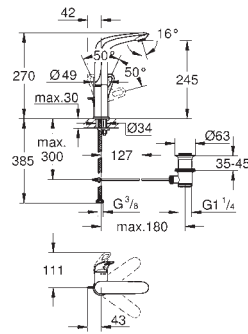

23 569 003 chrome 184.00
23 569 LS3 moon white/chrome 240.00

Eurostyle
Single-lever basin mixer 1/2"
L-Size
single hole installation
loop metal lever
GROHE SilkMove 28 mm ceramic cartridge
with temperature limiter
GROHE StarLight chrome finish
GROHE EcoJoy mousseur 5.7 l/min
GROHE QuickFix rapid installation system
swivel cast spout
swivel area 360°
pop-up waste set 1 1/4"
flexible connection hoses