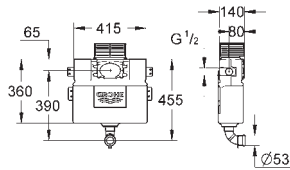

38 422 000 **chrome** **196.00**

Flushing cistern for WC
6 l flush
concealed installation
0.82 m installation height
dual flush discharge valve, pneumatic
front or top actuation
water supply from left/right or top
low noise (group I acc. to German Noise Specification)
insulated against condensation
415 x 410 x 360 mm
1/2" water supply connection
fixing brackets
flush pipe
Shortable inspection shaft incl. protection during construction phase
without wall plate/actuation
GROHE EcoJoy technology for less water and perfect flow