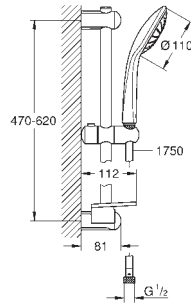

27 266 00E **chrome** 88.00

**Euphoria 110 Mono
Shower rail set 1 spray**

consisting of:
hand shower Euphoria 110 (27 265 00E), 1 spray, 5.7 l/min
shower rail, 600 mm (27 499)
Silverflex shower hose 1750 mm (28 388 000)

GROHE EasyReach tray
GROHE EcoJoy 5.7 l/min. flow limiter
GROHE DreamSpray perfect spray pattern
GROHE StarLight chrome finish
GROHE QuickFix (upper bracket adjustable
for adaption to existing drilling holes)
SpeedClean anti-lime system
Inner WaterGuide for a longer life
Twistfree to prevent hose from twisting
suitable for instantaneous heater
min. recommended pressure 1.0 bar

27 266 001 **chrome** 87.00
ditto, with hand shower Mono