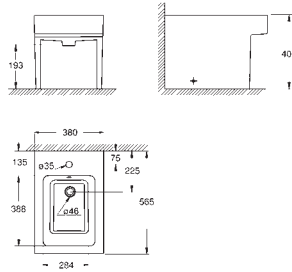

39 487 00H

alpine white

261.00

**Cube Ceramic
Floor standing bidet**
1 hole punched
with overflow
including fixation set
sanitary ware
fully skirted with invisible fixation
PureGuard anti scale coating and anti bacterial glazing
8 pieces per pallet