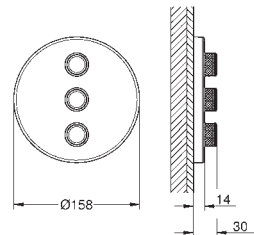

Grotherm SmartControl
Triple volume control trim
set for final installation for
GROHE Rapido SmartBox 35 600 000/35 601 000
metal wall escutcheon with **GROHE QuickFix**
(covered escutcheon and shaft sealing, covered
fixing), retroactively 6° adjustable
10 mm thin profile escutcheon
GROHE StarLight finish
GROHE SmartControl push for ON-OFF, turn for
volume adjustment from EcoJoy to full flow, exchangeable symbols
multiple outlets can be run simultaneously
cover plate in moon white acrylic glass
without roughing-in-set
flow performance:
outlet D = 28 l/min
outlet E = 28 l/min
outlet A = 28 l/min
outlet D+E+A = 65 l/min
optional flow reducer for CALGreen compliance included

35 600 000 chrome 68.00
GROHE Rapido SmartBox universal rough-in box for concealed installation