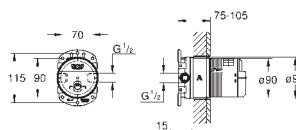

26 484 000 chrome 93.00

Rainshower
Universal rough-in box, 1/2"

for head shower set
26 475 / 26 477 / 26 479 / 26 481
2 inlets, 1/2"
installation depth 75-105 mm
connection unit in DR brass
stable build-in box and protective cover
leakproof housing
gasket
integrated flushing plug
GROHE EcoJoy 9.5 l/min flow limiter per each water way
without set for final installation