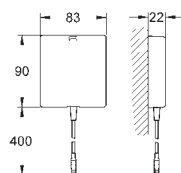

**Power extension cable**  
length 3.00 m

36 341 000 chrome 91.00  
ditto, length 10 m

42 393 000 chrome 44.00

**Battery housing**  
including 6 V lithium-battery, type CR-P2  
to replace transformer

36 338 000 chrome 101.00