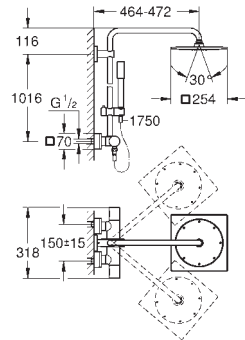

GROHE RAINSHOWER SYSTEM

Ref. No.

Colour

Price netto (€)

27 469 000

chrome

1,120.00

Rainshower F-Series System 254
Shower system with thermostat for wall mounting
consisting of:

horizontal swivable 450 mm shower arm
exposed thermostat with
Aquadimmer function
allows change between:
head shower Rainshower F-Series 254 (27 285 000)
with ball joint, rotation angle $\pm 20^\circ$
hand shower Sena (28 341 000)
adjustable in height with gliding element (12 140 000)
metal shower hose 1750 mm
GROHE EcoJoy 9,5 l/min flow limiter
GROHE TurboStat
GROHE SafeStop at 38°C
GROHE SafeStop Plus optional temperature limiter at 43°C included
GROHE CoolTouch
GROHE DreamSpray perfect flow
GROHE StarLight chrome finish
SpeedClean anti-lime system
Inner WaterGuide for a longer life
suitable for instantaneous heaters
from 18 kW/h
minimum flow rate 7 l/min.