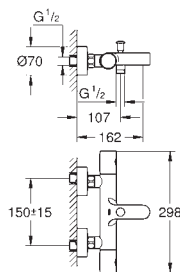

Grohtherm 1000 Cosmopolitan M
Thermostatic bath mixer 1/2"
wall mounted

GROHE StarLight chrome finish
GROHE MetalGrip ergonomically shaped metal handles
GROHE SafeStop at 38°C
GROHE SafeStop Plus optional temperature limiter at 43°C included
GROHE TurboStat compact cartridge
with wax thermoelement
integrated mixed water shut off
automatic diverter: bath/shower
volume handle with **GROHE EcoButton** (economy button with individually adjustable economy stop)
ceramic headpart 1/2", 180°
shower bottom outlet 1/2"
mousseur
built-in non return valves
dirt strainers
protected against backflow
S-unions
metal escutcheon
min. recommended pressure 1.0 bar
GROHE EcoJoy technology for less water and perfect flow

34 286 002	chrome	338.00