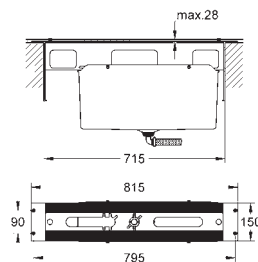

4/5-hole bath combination (optional) baseframe for installation under tiled surround consisting of:
base frame
drainage box with integrated outlet for splash water

45 388 000 chrome 133.00
Supporting legs for baseframe

23 792 001 chrome 1,380.00
23 792 DC1 supersteel 1,930.00