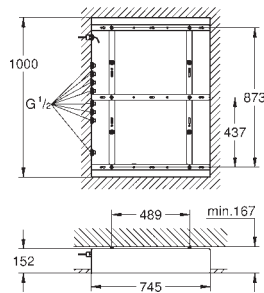

26 376 001 chrome 1,860.00

Rainshower F-Series 40"
Roughing-in set
for use with Rainshower F-Series 40" AquaSymphony ceiling shower
1000 mm x 745 mm x 152 mm
min. installation depth: 167 mm
waterways: brass
1/2" connections

The ceiling construction must be appropriate for the static requirement of the product (total product weight > 70 kg). Ceiling shower has to be controlled by 8 outlets + 1 hand shower outlet and the performance of the waste must be of sufficient size (> 100 l/min). For detailed planning please see separate planning & installation guide before start.

29 126 000 chrome 513.00

Grohtherm SmartControl
Thermostat for concealed installation with 3 valves
set for final installation for
GROHE Rapido SmartBox 35 600 000
metal wall escutcheon with **GROHE QuickFix**
(covered escutcheon and shaft sealing, covered fixing), retroactively 6° adjustable
GROHE StarLight chrome finish
GROHE SmartControl push for ON-OFF, turn for volume adjustment from EcoJoy to full flow, exchangeable symbols
GROHE TurboStat compact cartridge with wax thermoelement
GROHE SafeStop at 38°C
GROHE SafeStop Plus optional temperature limiter at 43°C or 46°C included
built-in non return valves and dirt strainers
multiple outlets can be run simultaneously
without roughing-in-set
flow performance:
outlet A = 23 l/min
outlet B = 27 l/min
outlet C = 23 l/min
outlet A + B = 33 l/min
outlet A + B + C = 36 l/min

35 600 000 chrome 68.00
GROHE Rapido SmartBox universal rough-in box for concealed installation