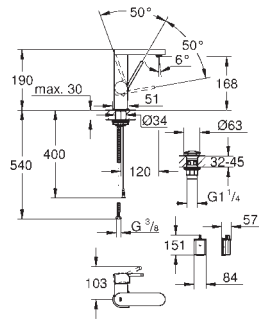

23 848 003

chrome

*

Plus
Single-lever basin mixer 1/2" with temperature display
M-Size

LED water temperature display
single hole installation
metal lever
6 V alkaline mono battery, 4 x mono cell
external battery
GROHE SilkMove 28 mm ceramic cartridge
with temperature limiter
GROHE StarLight chrome finish
GROHE EcoJoy SpeedClean mousseur 5.7 l/min
GROHE AquaGuide adjustable mousseur
rapid installation system
swivel spout with easy docking
swivel area 90°
smooth body with push-open pop-up waste set 1 1/4"
flexible connection hoses