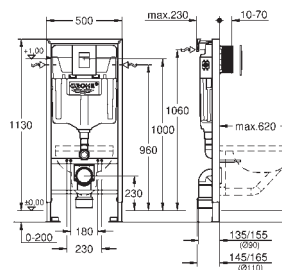

38 772 001

chrome

322.00

Rapid SL
3-in-1 set for WC, 1.13 m installation height
with flushing cistern GD 2

consisting of:
Rapid SL element for WC (38 528 001)
Skate Cosmopolitan flush plate, chrome (38 732 000)
Rapid SL wall brackets (38 558 00M)