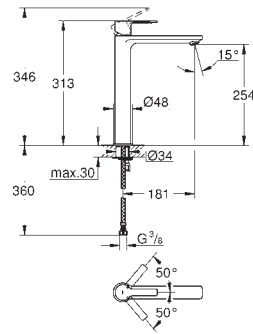

GROHE LINEARE

Ref. No. Colour Price netto (€)

23 405 001 **chrome** 272.00
23 405 DC1 **supersteel** 373.00

Lineare
Single-lever basin mixer 1/2"
XL-Size
single hole installation
metal lever
for free-standing basins
GROHE SilkMove 28 mm ceramic cartridge
with temperature limiter
GROHE StarLight chrome finish
GROHE EcoJoy SpeedClean mousseur 5.7 l/min
GROHE QuickFix Plus rapid installation system
smooth body
flexible connection hoses
min. recommended pressure 1.0 bar