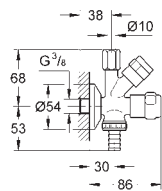

41 070 000 chrome 31.00

Original WAS combination service valve 3/8"
wall mounted
Cartridge headpart for closable
copper pipe connection
grease chamber headpart 3/8" for closable hose connection
non-return valve type EB
protected against backflow
GROHE StarLight chrome finish
for combination with pipe ventilating valve type HB 41 239 000