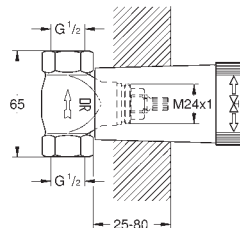

29 800 000 **chrome** **26.00**

Concealed stop-valve, 1/2"
pre-assembled headpart 1/2"
short spindle, protection sleeve
threaded union 1/2", DR-brass

29 802 000 **chrome** **46.00**

ditto, 3/4", pre-assembled headpart 3/4", thread union 3/4"

29 805 000 **chrome** **65.00**

ditto, 1", pre-assembled headpart 1", thread union 1"