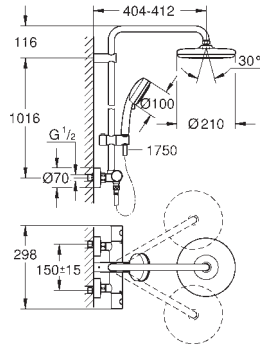

GROHE TEMPESTA SYSTEM

Ref. No.

Colour

Price netto (€)

27 922 001

chrome

447.00

Tempesta Cosmopolitan System 210

Shower system with thermostat for wall mounting

consisting of:

horizontal swivable 390 mm shower arm

exposed thermostat with

Aquadimmer function

allows change between:

head shower Tempesta 210 (26 408)

spray pattern: Rain

with ball joint

rotation angle $\pm 15^\circ$

hand shower Tempesta Cosmopolitan 100 (27 571 001)

2 spray patterns:

Rain, Jet

adjustable in height with gliding element

Rotaflex shower hose 1.750 mm 1/2" x 1/2" (28 410)

GROHE TurboStat compact cartridge

with wax thermoelement

GROHE SafeStop at 38°C

GROHE SafeStop Plus optional temperature limiter at 43°C included

GROHE DreamSpray perfect spray pattern

GROHE StarLight chrome finish

SpeedClean anti-lime system

Inner WaterGuide for a longer life

Twistfree to prevent hose from twisting

suitable for instantaneous heaters

from 18 kW/h

minimum flow rate 7 l/min.

min. recommended pressure 1.0 bar

optional upgrade: **GROHE EasyReach** tray (26 362)

27 922 000

chrome

539.00