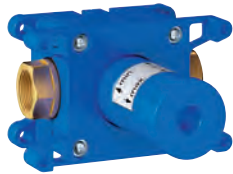

GROHE GROHTHERM 3000 COSMOPOLITAN

Ref. No. Colour Price netto (€)

35 028 000 **chrome** **135.00**

Rapido C
Rough-in for single volume control
for grid installation of Grohtherm Custom Shower system
built-in box with removable protection cover
waterproof membrane base for wall sealing
for masonry and drywall installation
fixing points for front and back wall
aramã DR
pre-assembled ceramic headpart 3/4"
connection threads 1/2"
flow rate:
55 l/min. at 3 bar
installation depth 70 - 95 mm
min. recommended pressure 1.0 bar