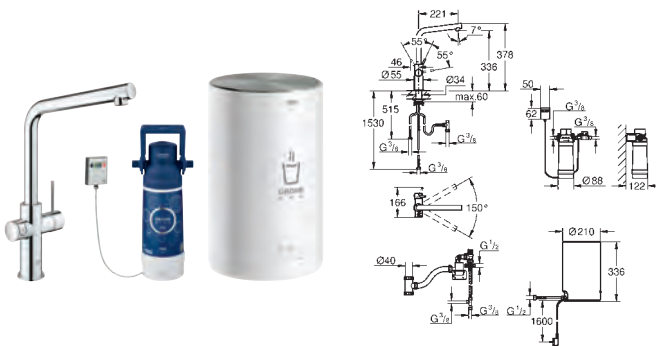

30 327 001	chrome	1,450.00
30 327 DC1	supersteel	1,670.00
30 327 DA1	warm sunset	*
30 327 DL1	brushed warm sunset	*
30 327 A01	hard graphite	*
30 327 AL1	brushed hard graphite	*

GROHE Red Duo
Faucet and M size boiler
consisting of:
GROHE Red Duo single-lever sink mixer
single hole installation

L-spout
GROHE ChildLock push buttons for boiling water
TÜV certified triple electronic safeguards against accidental activation of boiling water

GROHE StarLight chrome finish
GROHE SilkMove 28 mm ceramic cartridge
insulated tubular spout
swivel area 150°

separate water ways
flexible connection hoses
connection for GROHE Red boiler

GROHE Red boiler M size
reservoir for boiling and hot water
3 liter 100° C boiling water
4 liter total capacity
required inlet pressure: 1-7 bar
with flexible connection hose and outlet for boiling water

CE approved
power supply 230 V 50 Hz
power consumption 2100 W
standby power consumption 15 W
energy efficiency class A

GROHE Red filter set
for protection of the boiler from limescale
capacity 600 l at 20° dKH
5 phase filter
flow rate measuring unit