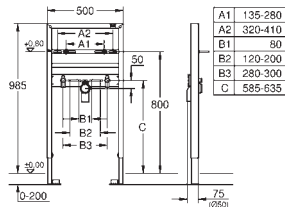

Rapid SL

Element for wash basin, single hole installation

1.00 m installation height

for on-the-wall installations or studded walls

powder coated steel frame, self-supporting

for dry-cladding, completely pre-assembled

with fixed connections

quick adjustment, lockable

fixing material

TÜV approved

wash basin fixing bolts M10 with

fixing device for ceramic

variable distance of fixing bolts

HT-outlet bend Ø 50 mm

seal Ø 32 mm

2 noise protected fitting connections 1/2"

for on-the-wall installation please order wall brackets 38 558 00M (sold separately)

38 559 001

chrome

193.00