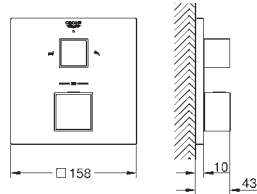

Grotherm Cube
Thermostatic bath tub mixer for 2 outlets
with integrated shut off/diverter valve

set for final installation for
GROHE Rapido SmartBox 35 600 000
GROHE TurboStat compact cartridge
with wax thermoelement
GROHE StarLight chrome finish
wall escutcheon with **GROHE QuickFix** (covered
escutcheon- and shaft sealing, covered fixing)
metal escutcheon, retroactively 6° adjustable
printed shower and bath symbol
GROHE SafeStop at 38°C
GROHE SafeStop Plus optional temperature limiter at 43°C or 46°C included
GROHE AquaDimmer, integrated shut off/diverter valve
flow performance:
outlet B = 27 l/min
outlet C = 30 l/min
without roughing-in-set

35 600 000 chrome 68.00
GROHE Rapido SmartBox universal rough-in box for concealed installation

34 741 000 chrome 1,070.00