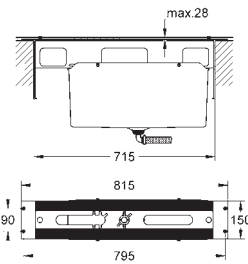

29 037 000 chrome 734.00

4/5-hole bath combination (optional) baseframe for installation under tiled surround
consisting of:
base frame
drainage box with integrated outlet for splash water

45 388 000 chrome 133.00

Supporting legs for baseframe