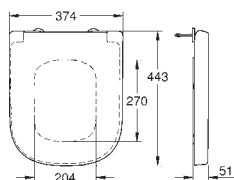

39 330 001

alpine white

65.00

**Euro Ceramic  
WC seat**

with lid  
soft close  
quick release function  
detachable  
material: Duroplast  
including fixation set  
suitable for all GROHE Euro Ceramic WCs