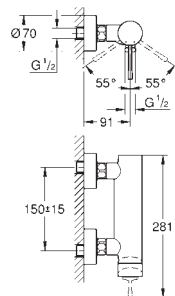

33 636 001 **chrome** **171.00**
33 636 DC1 **supersteel** **214.00**
33 636 *** **SPA colours** **227.00**
Essence
Single-lever shower mixer 1/2"
wall mounted
metal lever
GROHE SilkMove 35 mm ceramic cartridge
with temperature limiter
GROHE StarLight chrome finish
shower outlet 1/2"
integrated non-return valve
S-unions
protected against backflow
min. recommended pressure 1.0 bar

*** SPA colours:

- BE ● GL ● DA ● A0
- EN ● GN ● DL ● AL