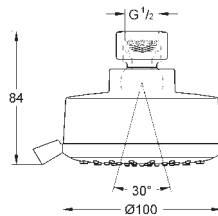

27 591 001 **chrome** 54.00

Tempesta Cosmopolitan 100
Head shower 4 sprays
GROHE Rain O², Rain, Massage, Jet
ball joint ± 15° rotatable
connection thread 1/2"
GROHE EcoJoy 9,5 l/min flow limiter
GROHE DreamSpray perfect spray pattern
GROHE StarLight chrome finish
SpeedClean anti-lime system
Inner WaterGuide for a longer life
suitable for instantaneous heater
min. recommended pressure 1.0 bar