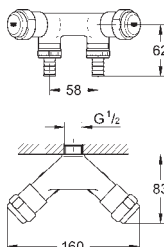

41 022 000 chrome 85.00

Original WAS double valve „Simple“ 1/2"
wall mounted
grease chamber headpart 1/2" for closable hose connection
non-return valve type EB
protected against backflow
GROHE StarLight chrome finish
for combination with pipe ventilating valve type HB 41 239 000