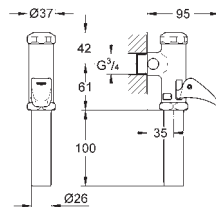

37 139 000 chrome 98.00

DAL-Automatic flush valve for WC
3/4"
brass
GROHE StarLight chrome finish
for wash-down and wash-out bowls
with flow rate adjustment