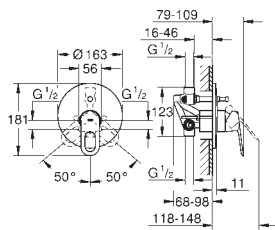

29 081 000

chrome

132.00

BauLoop

Single-lever bath mixer 1/2"

concealed installation
consisting of:
set for final installation
concealed body (32 963000)
metal lever
GROHE Longlife 46 mm ceramic cartridge
GROHE StarLight chrome finish
adjustable flow rate limiter
automatic diverter: bath/shower
escutcheon- and shaft-sealing
optional temperature limiter ref. no. 46 308 000