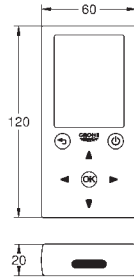

GROHE ESSENCE E

Ref. No. Colour Price netto (€)

36 407 001 chrome 308.00

Remote control
for all GROHE one eye infra-red products as of 06/2015
and GROHE Blue Home until 12/2018

monitoring
consumption and usage data
thermal disinfection cycles (infrared faucets)
auto flush cycles (infrared faucets)
cleaning mode cycles (GROHE Blue Home)
filter and CO₂ capacity (GROHE Blue Home)

configuration
cleaning mode on/off
thermal disinfection (infrared faucets)
detection range
shut off delay (infrared faucets)
auto flush (infrared faucets)
filter capacity (GROHE Blue Home)

service
send and save profile
reset to factory or user settings
filter capacity (GROHE Blue Home)
demo mode
error codes (GROHE Blue Home)

3 x 1.5 V AAA DC battery supply

36 340 000 chrome 59.00