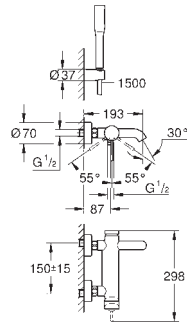

GROHE ESSENCE

Ref. No. Colour Price netto (€)

33 628 001 **chrome** **252.00**

Essence
Single-lever bath mixer 1/2"
wall mounted
metal lever
GROHE SilkMove 35 mm ceramic cartridge
with temperature limiter
GROHE StarLight chrome finish
automatic diverter: bath/shower
mousseur
shower outlet 1/2"
integrated non-return valve
S-unions
protected against backflow
with shower set
consisting of:
hand shower Euphoria Cosmopolitan
Stick (27 400 000) 6.6 l/min
wall shower holder Tempesta Cosmopolitan 100
(27 594 000)
Silverflex shower hose 1.500 mm (28 364)
min. recommended pressure 1.0 bar