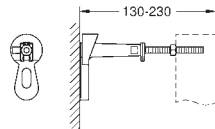

including:

conduit pipe with locking ring and flat seal

cable ties

WC connecting pipe Ø 45 mm

waste sleeve Ø 90 mm

38 558 00M chrome 23.00

**Rapid SL**

**Wall brackets**