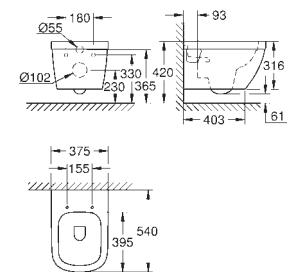

39 538 000

alpine white

142.00

Euro Ceramic
Wall hung WC, basic
for concealed cistern
horizontal outlet
wash down
rimless
flush volume 3/5 l
sanitary ware
12 pieces per pallet