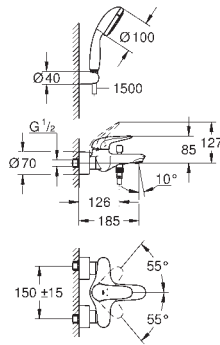

23 729 30A **chrome** **129.00**

Eurostyle
Single-lever bath mixer 1/2"
wall mounted
solid metal lever
GROHE SilkMove 35 mm ceramic cartridge
with temperature limiter
GROHE StarLight chrome finish
adjustable flow rate limiter
automatic diverter: bath/shower
mousseur
shower outlet 1/2" with integrated non-return valve
covered S-unions
metal wall escutcheons
with shower set Tempesta
consisting of:
hand shower Tempesta 100, 2 sprays, 9.5 l/min (26 161)
wall shower holder (28 605)
Relexaflex hose 1500 mm 1/2" x 1/2" (28 151)