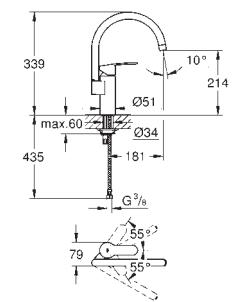

30 221 002

chrome

147.00

Eurostyle Cosmopolitan
Single-lever sink mixer 1/2"
high spout

single hole installation
GROHE StarLight finish
GROHE SilkMove 35 mm ceramic cartridge
mousseur
adjustable flow rate limiter
swivel tubular spout
adjustable swivel area 0° / 150° / 360°
flexible connection hoses
rapid installation system
integrated temperature limiter