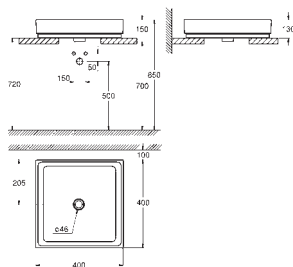

39 482 00H

alpine white

137.00

Cube Ceramic Vessel basin 40
without overflow
400 x 400 mm
including fixation set
sanitary ware
PureGuard anti scale coating and anti bacterial glazing
24 pieces per pallet