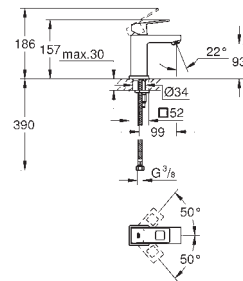

23 132 00E **chrome** **209.00**
Eurocube
Single-lever basin mixer 1/2"
S-Size
single hole installation
metal lever
GROHE SilkMove 28 mm ceramic cartridge
temperature limiter
GROHE StarLight chrome finish
GROHE EcoJoy SpeedClean mousseur 5.7 l/min
GROHE QuickFix Plus installation system
smooth body
flexible connection hoses

23 132 000 **chrome** **204.00**
ditto, with non-restricted flow