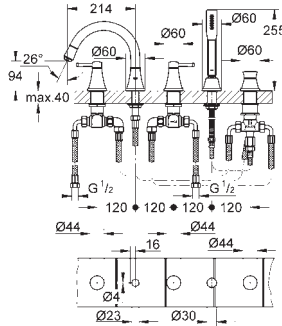

GROHE GRANDERA

Ref. No. Colour Price netto (€)

19 919 000	chrome	1,130.00
19 919 IG0	chrome/gold	1,470.00
19 919 DA0	warm sunset	1,360.00

Grandera
5-hole bath combination
ceramic headparts 1/2", 90°
GROHE StarLight chrome finish
consisting of:
pre-assembled spout fixing
single lever mixer operating element
bath spout with mousseur and diverter bath/shower
Grandera hand shower 7,6 l
metal shower hose 1500 mm
flexible connection hoses
connection for shower hose
protected against backflow
can be used with 29 037 000
min. recommended pressure 1.0 bar