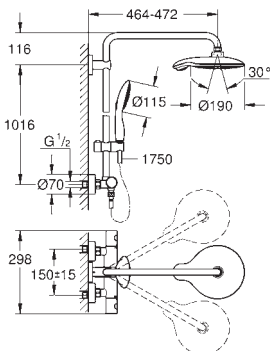

Euphoria Power&Soul System 190

Shower system with thermostat for wall mounting

consisting of:

horizontal swivable 450 mm shower arm

Grohtherm 1000 Cosmopolitan exposed

thermostat with Aquadimmer function

allows change between:

head shower Power&Soul 190

4+ spray patterns:

GROHE Rain O², Rain, Bokoma Spray, Jet

with ball joint

rotation angle $\pm 15^\circ$

Hand shower Power&Soul 115 (27 671 000)

adjustable in height with gliding element (12 140 000)

Silverflex shower hose 1750 mm (28 388 000)

GROHE TurboStat compact cartridge

with wax thermoelement

GROHE SafeStop at 38°C

GROHE SafeStop Plus optional temperature limiter at 43°C included

GROHE DreamSpray perfect spray pattern

GROHE One-click showering

spray selection via push of a button

GROHE StarLight chrome finish

SpeedClean anti-lime system

Inner WaterGuide for a longer life

Twistfree to prevent hose from twisting

suitable for instantaneous heaters

from 18 kW/h

minimum flow rate 7 l/min.

min. recommended pressure 1.0 bar

optional upgrade: **GROHE EasyReach** tray (26 362)