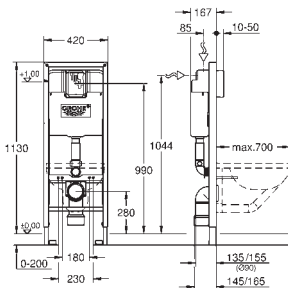

GROHE RAPID SL FOR THE DISABLED

Ref. No.

Colour

Price netto (€)

38 675 001

chrome

354.00

Rapid SL
Element for WC, 1.13 m installation height, 0.42 m width
with flush cistern 6 l
for WC bowls 70 cm projection
for on-the-wall installations or studded walls
powder coated steel frame, self-supporting
for dry-cladding, completely pre-assembled
with fixed connections
fixing material
TÜV approved
2 WC fixing bolts
fixing device for ceramic
distance of fixing bolts 180/230 mm
outlet bend Ø 90 mm
depth adjustable
reducer Ø 90/110 mm
inlet and outlet connecting set
pneumatic discharge valve offering 3 modes of
operation: dual flush or start/stop or single flush
low noise (group I acc. to
German Noise Specification)
insulated against condensation
1/2" water supply connection including
integrated angle valve and push fit
flexible hose union
for on-the-wall installation please order wall brackets 38 558 00M (sold separately)
for the mounting of support rails for the disabled please
order fixing element 38 559 001 (sold separately)

39 140 000

chrome

648.00