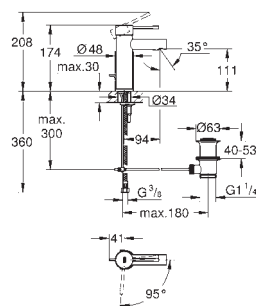

23 392 00E

chrome

178.00

ditto, smooth body

23 591 001

chrome

150.00

**Essence**  
Single-lever basin mixer 1/2"  
S-Size  
single hole installation  
metal lever  
GROHE SilkMove ES 28 mm ceramic cartridge  
with energy saving function via cold start  
with temperature limiter  
GROHE StarLight chrome finish  
GROHE EcoJoy mousseur 5.7 l/min  
GROHE AquaGuide adjustable mousseur  
GROHE QuickFix Plus installation system  
pop-up waste set 1 1/4"  
flexible connection hoses