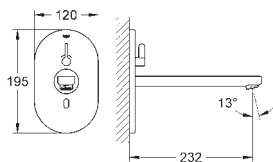

36 376 000

chrome

466.00

**Eurosmart Cosmopolitan E
Infra-red electronic basin mixer with mixing device
and adjustable temperature limiter**

with infrared sensor for bi-directional communication
for monitoring, configuration and service purpose
with transformer 100-230 V AC, 50-60 Hz, 6 V DC
GROHE StarLight finish
GROHE EcoJoy technology for less water and perfect flow
laminar flow straightener 9 l/min.
chrome escutcheon
chrome spout
projection 232 mm
7 pre-set programs:
auto flush
thermal disinfection
cleaning mode
additional functions and precise settings
by remote control 36 407
set for final installation for concealed
fitting box
36 339 000
CE approved
acoustic group I in accordance with DIN 4109
min. recommended pressure 1.0 bar

36 315 000

chrome

471.00

ditto, projection 170 mm