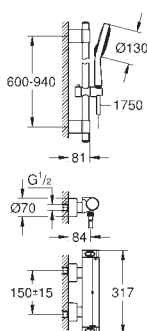

Grohtherm 2000
Thermostatic shower mixer 1/2" with shower set
consisting of:
Grohtherm 2000 thermostat shower mixer (34 169)
Power&Soul Cosmopolitan 130 shower set (27 734)