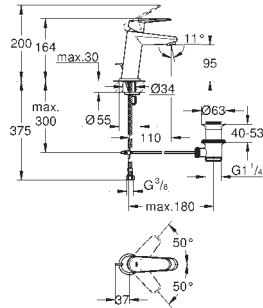

23 049 002 **chrome** 164.00

**Eurodisc Cosmopolitan**  
**Single-lever basin mixer 1/2"**  
**S-Size**  
**single hole installation**  
metal lever  
**GROHE SilkMove** 28 mm ceramic cartridge  
**GROHE StarLight** chrome finish  
**GROHE QuickFixPlus** installation  
system with centering support  
mousseur  
pop-up waste set 1 1/4"  
flexible connection hoses