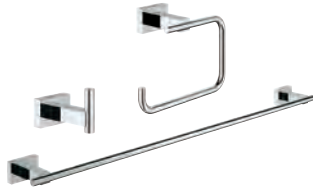

GROHE ESSENTIALS CUBE

Ref. No. Colour Price netto (€)

40 777 001 **chrome** **80.83**

Essentials Cube
Guest bathroom accessories set 3-in-1
material: metal
consisting of:
robe hook (40 511 001)
toilet paper holder (40 507 001)
towel rail, 558 mm (40 509 001)
concealed fastening
GROHE StarLight chrome finish