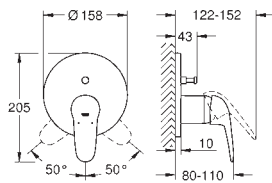

Eurostyle
Single-lever mixer with 2-way diverter
set for final installation for
GROHE Rapido SmartBox 35 600 000
GROHE SilkMove 46 mm ceramic cartridge
GROHE StarLight chrome finish
wall escutcheon with **GROHE QuickFix** (covered
escutcheon- and shaft sealing, covered fixing)
metal escutcheon, retroactively 6° adjustable
metal lever
automatic 2-way diverter
flow performance:
outlet B = 27 l/min, outlet C = 27 l/min
without roughing-in-set

35 600 000 chrome 68.00
GROHE Rapido SmartBox universal rough-in box for concealed installation

19 507 003 chrome 128.00
19 507 LS3 moon white/chrome 172.00