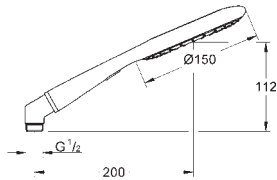

27 637 000

chrome/misty slate

92.00

**Rainshower Icon 150**  
**Hand shower 2 sprays**

Rain, SmartRain  
eco function (reduction of flow rate)  
metal elbow adapter for the combination of hand showers with shower hoses  
**GROHE EcoJoy** technology for less water and perfect flow  
**GROHE DreamSpray** perfect spray pattern  
**GROHE StarLight** chrome finish  
**SpeedClean** anti-lime system  
**Inner WaterGuide** for a longer life  
universal mounting system, fitting all standard shower hoses  
suitable for instantaneous heater