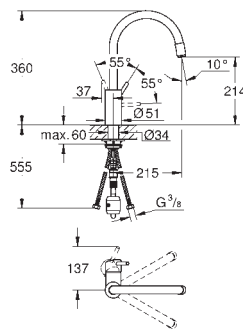

32 663 003 chrome 209.00
32 663 DC3 supersteel 269.00

Concetto
Single-lever sink mixer 1/2"
high spout
single hole installation
GROHE StarLight chrome finish
GROHE SilkMove 35 mm ceramic cartridge
GROHE EasyDock guarantees easy retraction and smooth docking back to the starting position
GROHE Zero separated inner water ways - lead and nickel free
pull-out laminar spray
adjustable flow rate limiter
swivel tubular spout
swivel area 360°
protected against backflow
flexible connection hoses
rapid installation system
min. recommended pressure 1.0 bar