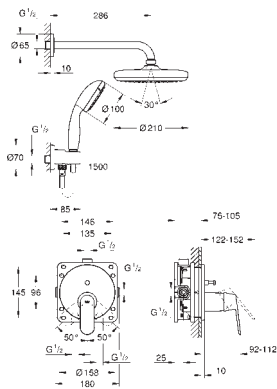

Eurosmart Cosmopolitan

Perfect shower set with Tempesta 210

consisting of:

Eurosmart Cosmopolitan set for final installation with automatic diverter bath / shower (24 045)
GROHE Rapido SmartBox universal rough-in box, 1/2" (35 600)
head shower Tempesta 210 (26 410)
Shower arm Rainshower 286 mm (28 576 000)
hand shower Tempesta 100 II 9.5 l/min (27 597)
shower outlet elbow (28 628 000)
Rotaflex shower hose 1500 mm 1/2" x 1/2" (28 409)

32 880 000

chrome

132.00