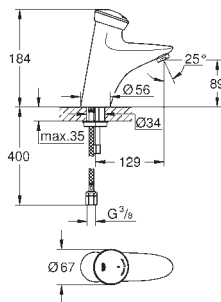

Eurodisc SE
Self-closing basin tap 1/2"
without mixing device
6 V lithium-battery, type CR-P2
for cold or premixed water
marking: blue
GROHE StarLight chrome finish
flexible connection hose
dirt strainer
rapid installation system
start-stop function
electronic control of operating time
safety stop after 180 sec.
functions to activate with tip code
flow time infinitely adjustable from 2-180 sec.
automatic flushing: 5 min after 3 days
without use
CE approved
type of protection faucet IP 59K

36 209 000

chrome

119.00

Hidden mixing device
vandal-proof, covered and pre-adjustable
mixer
suitable for single hole mixers
Europlus E and Eurodisc SE
consisting of:
special mixing device, adjustment by
screwdriver
metallic cap
GROHE StarLight chrome finish

42 886 000

chrome

22.00

Battery

45 704 000

chrome

40.00

Flexible connection hose
300 mm
3/8" x 3/8"