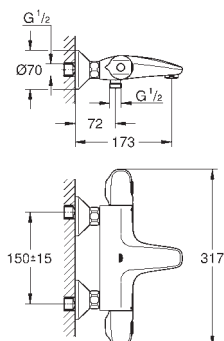

Grotherm 1000

Thermostatic bath mixer 1/2"

wall mounted

GROHE CoolTouch safety housing

GROHE StarLight chrome finish

GROHE MetalGrip ergonomically shaped metal handles

GROHE SafeStop at 38°C

GROHE SafeStop Plus optional temperature limiter at 43°C included

GROHE TurboStat compact cartridge

with wax thermoelement

integrated mixed water shut off

GROHE AquaDimmer Eco with multiple function:

- integrated GROHE EcoButton

(economy button with economy stop for shower)

- flow control

- diverter: bath/shower

shower bottom outlet 1/2"

mousseur

built-in non return valves

dirt strainers

protected against backflow

S-unions

metal escutcheon

min. recommended pressure 1.0 bar

GROHE EcoJoy technology for less water and perfect flow

34 256 004

chrome

*