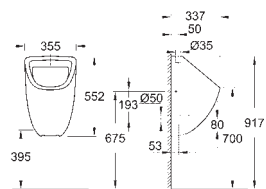

39 439 000 **alpine white** **133.00**
Bau Ceramic Urinal
top inlet
flush volume 1 l
including fixation set
sanitary ware
16 pieces per pallet

CERAMICS