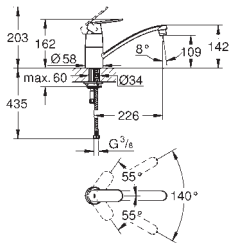

32 842 000

chrome

132.00

Eurosmart Cosmopolitan
Single-lever sink mixer 1/2"

low spout
single hole installation
GROHE StarLight finish
GROHE SilkMove 35 mm ceramic cartridge
mousseur
adjustable flow rate limiter
swivel tubular spout
swivel area 140°
flexible connection hoses
rapid installation system