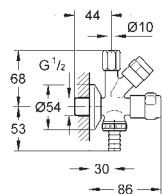

41 073 000 chrome 28.00

Original WAS combination service valve 1/2"
wall mounted
Cartridge headpart for closable
copper pipe connection
grease chamber headpart 3/8" for closable hose connection
non-return valve type EB
protected against backflow
GROHE StarLight finish