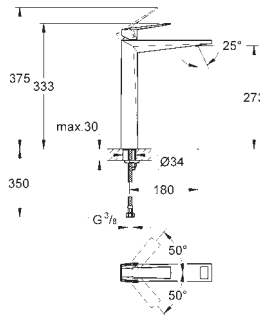

23 114 000	chrome	904.00
23 114 DC0	supersteel	*
23 114 A00	hard graphite	*
23 114 AL0	brushed hard graphite	1,230.00

Allure Brilliant
Single-lever basin mixer 1/2"
XL-Size

single hole installation
for free-standing basins
GROHE SilkMove 28 mm ceramic cartridge
temperature limiter
GROHE StarLight chrome finish
GROHE EcoJoy 5.0 l/min. flow limiter
GROHE QuickFix installation system
spout with integrated mousseur
smooth body
flexible connection hoses
min. recommended pressure 1.0 bar