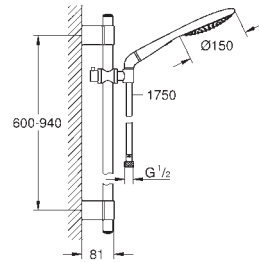

27 273 001

chrome

241.00

Rainshower Solo 150
Shower rail set 2 sprays

consisting of:
hand shower Solo (27 272)
shower rail, 900 mm (28 819)
with wall holders made of metal
Silverflex shower hose 1750 mm (28 388 000)
elbow adapter for the combination of hand showers with shower sets
GROHE DreamSpray perfect spray pattern
GROHE StarLight chrome finish
GROHE QuickFix Plus adjustable distance between brackets for adaption to existing drilling holes
SpeedClean anti-lime system
Inner WaterGuide for a longer life
Twistfree to prevent hose from twisting
suitable for instantaneous heater