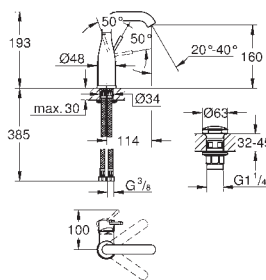

23 798 001 **chrome** **162.00**
Essence
Single-lever basin mixer 1/2"
M-Size
single hole installation
metal lever
GROHE SilkMove 28 mm ceramic cartridge
with temperature limiter
GROHE StarLight chrome finish
GROHE EcoJoy mousseur 5.7 l/min
GROHE AquaGuide adjustable mousseur
GROHE QuickFix Plus installation system
swivel spout with mousseur and stop limiter
smooth body
waste-set with push-open plug
flexible connection hoses
min. recommended pressure 1.0 bar