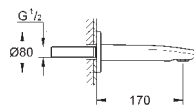

Eurostyle Cosmopolitan
Bath spout

wall mounted
GROHE StarLight chrome finish
mousseur
male thread 1/2"
projection 170 mm
min. recommended pressure 1.0 bar

13 277 002

chrome

126.00