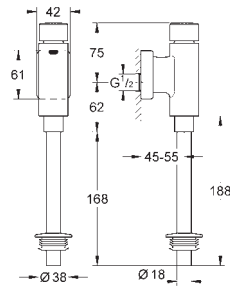

37 342 000

chrome

150.00

Rondo
Flush valve for urinal
1/2", brass
vandal proof by metal actuation knob
integrated stop valve
GROHE StarLight chrome finish
with control cap and flush pipe connection
flow rate adjustment
flush volume adjustable 1.0 - 4.0 l
with wall escutcheon
flush pipe 200 mm
rubber connector with escutcheon
flow pressure min 0.5 bar
operating pressure max 5 bar