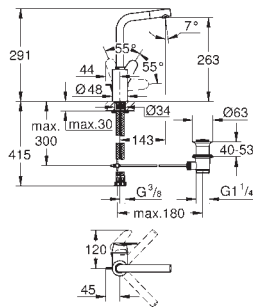

23 054 003 chrome 185.00

Eurodisc Cosmopolitan
Single-lever basin mixer 1/2"
L-Size
single hole installation
metal lever
covered lever fixing
GROHE SilkMove 35 mm ceramic cartridge
adjustable flow rate limiter
GROHE StarLight chrome finish
GROHE Zero separated inner water ways - lead and nickel free
GROHE QuickFix Plus installation system
mousseur
swivel tubular spout
with stop restriction
pop-up waste set 1 1/4"
flexible connection hoses
min. recommended pressure 1.0 bar
optional temperature limiter ref. no. 46 375 000