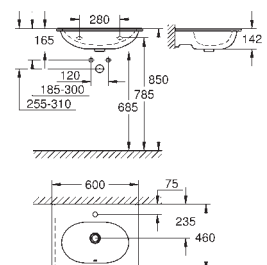

39 568 00H

alpine white

190.00

Essence
Vanity basin 60
wall hung
1 hole punched, 2 holes pre-punched
with overflow on opposite site to faucet
suitable for vanity units
600 x 460 mm
sanitary ware
PureGuard anti scale coating and anti bacterial glazing
16 pieces per pallet