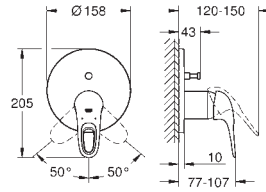

Ref. No. Colour Price netto (€)

24 049 003 chrome 128.00
24 049 LS3 moon white 166.00

Eurostyle
Single-lever mixer with 2-way diverter
set for final installation for
GROHE Rapido SmartBox 35 600 000
GROHE SilkMove 46 mm ceramic cartridge
GROHE StarLight chrome finish
wall escutcheon with **GROHE QuickFix** (covered
escutcheon- and shaft sealing, covered fixing)
metal escutcheon, retroactively 6° adjustable
metal lever
automatic 2-way diverter
flow performance:
outlet B = 27 l/min, outlet C = 27 l/min
without roughing-in-set

35 600 000 chrome 68.00
GROHE Rapido SmartBox universal rough-in box for concealed installation

24 047 003 chrome 122.00
24 047 LS3 moon white 159.00