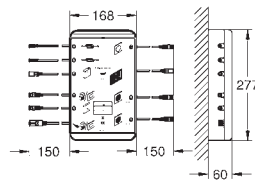

GROHE F-DIGITAL DELUXE

Ref. No.

Colour

Price netto (€)

36 362 000

chrome

3,270.00

**GROHE F-digital Deluxe
Steam generator 2.2 kW
with steam outlet and temperature sensor**

consisting of:
steam generator
415 x 445 x 130 mm
suitable for steam rooms up to 2.5 m³
supply voltage 230 V AC, 50 Hz
power 2.2 kW
water inlet 3/4"
operating pressure 1 – 5 bar (above pressure reducer)
automatic emptying
water outlet 1/2"
steam temperature: max. 55° C
steam outlet 1/2"
type of protection IP 23
CE approved

steam outlet module with indentation for fragranced oil
127 x 127 mm
connection thread 1/2"

temperature sensor module
60 x 60 x 12 mm

SpeedClean anti-lime system

GROHE StarLight chrome finish

requires rough-in set (29 074 000), F-digital Deluxe base unit box (26 374 000 or 36 397 000), Bluetooth unit (36 371 000) and various cable connections – all to be ordered separately due to installation situation

For detailed planning and product information please contact your local GROHE Customer Service.

SHOWERS

29 074 000

chrome

381.00

**GROHE F-digital Deluxe
Rough-in set steam generator**

for use with steam module (36 362 000 or 27 934 000)

consisting of:

- 1 rough-in box for steam outlet (115 x 115 x 49-77 mm)
- 1 rough-in box for temperature sensor (58 x 83 x 80-105 mm)
- 1 cable extension temperature sensor, 5 m
- 1 cable extension steam generator, 5 m

26 374 000

chrome

1,050.00

GROHE F-digital Deluxe

Base unit box 4.0 Bluetooth F-Series 40" (BCU V4.0)

to control LightCurtain of Rainshower F-Series 40" AquaSymphony ceiling shower

additional light, sound and steam modules can be connected and controlled

consisting of: