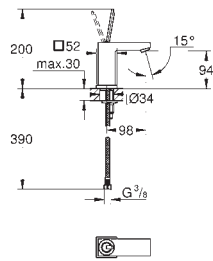

23 656 000 chrome 221.00

Eurocube Joy
Single-lever basin mixer 1/2"
S-Size
single hole installation
metal lever
GROHE FeatherControl Joystick cartridge
GROHE StarLight chrome finish
GROHE EcoJoy SpeedClean mousseur 5.7 l/min
GROHE QuickFix Plus installation system
smooth body
flexible connection hoses