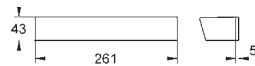

18 608 001 chrome 44.00

Grohtherm 2000
GROHE EasyReach shower tray
metal tray
removable for easy cleaning
GROHE StarLight chrome finish
suitable for Grohtherm 2000
- exposed thermostatic shower mixer
with centre distance 150 mm
- exposed thermostatic bath mixer
with centre distance 150 mm