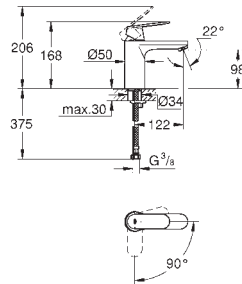

23 398 00E chrome 118.00

**Eurosmart Cosmopolitan**  
**Single-lever basin mixer 1/2"**  
**M-Size**  
**single hole installation**  
metal lever  
**GROHE SilkMove ES** 35 mm ceramic cartridge  
with energy saving function via cold start  
adjustable flow rate limiter  
adjustable minimum flow rate  
approx. 2.5 l/min  
temperature limiter  
**GROHE StarLight** chrome finish  
**GROHE EcoJoy** mousseur 5.7 l/min  
**GROHE QuickFix** installation system  
with centering support  
smooth body  
flexible connection hoses