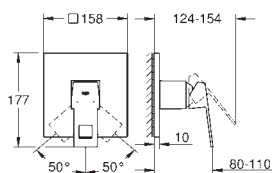

Ref. No. Colour Price netto (€)

24 061 000 **chrome** **155.00**

Eurocube
Single-lever shower mixer
set for final installation for
GROHE Rapido SmartBox 35 600 000
GROHE SilkMove 46 mm ceramic cartridge
GROHE StarLight chrome finish
wall escutcheon with **GROHE QuickFix** (covered
escutcheon- and shaft sealing, covered fixing)
metal escutcheon, retroactively 6° adjustable
metal lever
flow performance:
outlet B or C = 30 l/min
without roughing-in-set

35 600 000 **chrome** **68.00**
GROHE Rapido SmartBox universal rough-in box for concealed installation