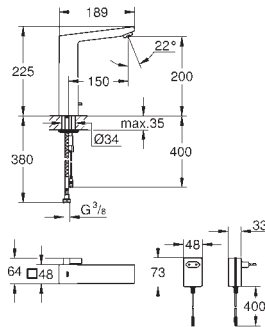

36 440 000

chrome

654.00

**Eurocube E
Infra-red electronic basin mixer 1/2" with mixing device
and adjustable temperature limiter**

with infrared sensor for bi-directional communication
for monitoring, configuration and service purpose
with plug transformer 100-230 V AC, 50-60 Hz, 6 V DC

GROHE StarLight chrome finish
laminar spray regulator 5.7 l/min
flexible connection hoses
non-return valve
dirt strainers
with integrated solenoid valve
rapid installation system
7 pre-set programs:
auto flush
thermal disinfection
cleaning mode
additional functions and precise settings
by remote control 36 407
CE approved
acoustic group I in accordance with DIN 4109
type of protection faucet IP 59K
min. recommended pressure 1.0 bar