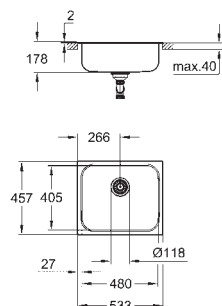

31 719 SD0

stainless steel

*

K200

Stainless steel sink with drainer

model: K200 60-S 53.3/45.8 1.0 rev

mounting type: standard built-in

material: stainless steel AISI 304 (V2A)

GROHE Whisper

min. cabinet size: 600 mm

dimensions: 533 x 458 mm

1 bowl: 482 x 406 mm

GROHE QuickFix installation system

cut-out: 517 x 442 mm

drainer: Ø 3.5"/90 mm basket strainer waste

accessories included: waste kit, basket

strainer waste, mounting set