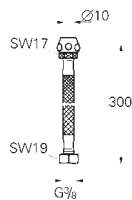

45 704 000

chrome

40.00

**Flexible connection hose**

300 mm  
3/8" x 3/8"

45 120 000

chrome

14.00