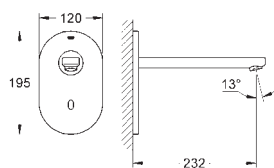

36 335 SD0

stainless steel

365.00

ditto, spout 172 mm