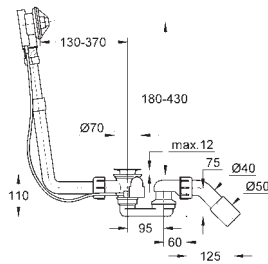

28 943 000 chrome 119.00

Talento
Pop-up bath waste and overflow
set for special baths
with bowden cable
without finishing trim set
bottle trap
45° waste elbow