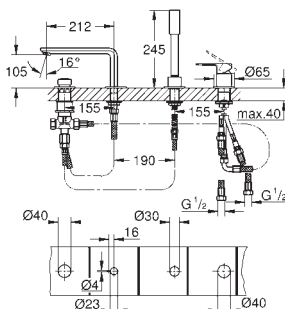

Lineare
4-hole single-lever bath combination
GROHE SilkMove 35 mm ceramic cartridge
with temperature limiter
GROHE StarLight chrome finish
consisting of:
pre-assembled spout fixing
single lever mixer operating element
metal lever
bath inlet with mousseur
diverter bath/shower
hand shower Sena Stick (26 465)
metal shower hose 2000 mm
flexible connection hoses
connection for shower hose
protected against backflow
for use with (29 037 000)
min. recommended pressure 1.0 bar