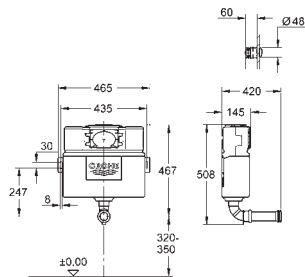

38 691 000 **chrome** **153.00**

Eau2
WC flushing cistern 0.82 m
6l / 3l
Dual Flush
low noise filling valve
6 l flush
concealed installation
0.82 m installation height
water supply from left/right or back
connection from left / right or back
non-interruptible flush cycle
front or top single 6 l only flush
water supply from left/right or top
low noise (group I acc. to German Noise Specification)
insulated against condensation
415 x 410 x 360 mm
with angle stop valve 1/2" and flush pipe
1/2" water supply connection
angle valve 1/2"
fixing brackets
flush pipe
without wall plate/actuation
protecting block
min. recommended static pressure 0.2 bar
air button
front or top actuation
extended hose length for flexibility when positioning the actuation
sleek and minimal styling allows the button to be fitted in any 360degree orientation
GROHE EcoJoy technology for less water and perfect flow

FLUSHING
SYSTEMS