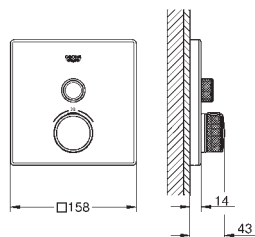

Grotherm SmartControl
Thermostat for concealed installation with one valve
set for final installation for
GROHE Rapido SmartBox 35 600 000
metal wall escutcheon with **GROHE QuickFix**
(covered escutcheon and shaft sealing, covered
fixing), retroactively 6° adjustable
GROHE StarLight finish
GROHE SmartControl push for ON-OFF, turn for
volume adjustment from EcoJoy to full flow, exchangeable symbols
GROHE TurboStat compact cartridge
with wax thermostatic element
GROHE SafeStop at 38°C
GROHE SafeStop Plus optional temperature limiter at 43°C or 46°C included
built-in non return valves and dirt strainers
cover plate in moon white acrylic glass
without roughing-in-set
flow performance:
outlet A (to external shut-off) = 34 l/min
outlet B/C = 29 l/min

35 600 000 chrome 68.00
GROHE Rapido SmartBox universal rough-in box for concealed installation