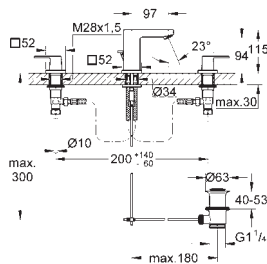

20 351 000 chrome 308.00

Eurocube
Three-hole basin mixer 1/2"
S-Size
metal lever
ceramic headparts 1/2", 90°
GROHE StarLight chrome finish
GROHE QuickFix Plus installation system
spout with mousseur
pop-up waste set 1 1/4"
pressure-proof, flexible connection hoses
between spout and side valves
union nut 1/2" x 10.5 mm