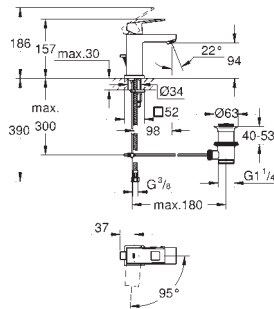

# GROHE SILKMOVE ES

Ref. No.

Colour

Price netto (€)

23 790 001

chrome

181.00

**Lineare**  
Single-lever basin mixer 1/2"  
XS-Size  
single hole installation  
metal lever  
GROHE SilkMove ES 28 mm ceramic cartridge  
with energy saving function via cold start  
with temperature limiter  
GROHE StarLight chrome finish  
GROHE EcoJoy SpeedClean mousseur 5.7 l/min  
GROHE QuickFix Plus installation system  
pop-up waste set 1 1/4"  
flexible connection hoses