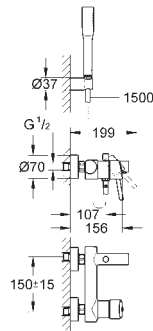

32 212 001 **chrome** **203.00**

Concetto
Single-lever bath mixer 1/2"
wall mounted
metal lever
GROHE SilkMove 46 mm ceramic cartridge
GROHE StarLight chrome finish
adjustable flow rate limiter
automatic diverter: bath/shower
mousseur
integrated non-return valve in the shower outlet 1/2"
S-unions
protected against backflow
optional temperature limiter ref. no. 46 308 000
acoustic group I in accordance with DIN 4109
with shower set
consisting of:
Euphoria Cosmopolitan hand shower (27 400)
wall shower holder (27 056)
Relaxaflex hose 1500 mm 1/2" x 1/2" (28 151)