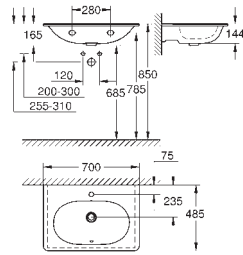

Ref. No. Colour Price netto (€)

39 564 00H

alpine white

176.00

Essence
Wash basin 70
wall hung
1 hole punched, 2 holes pre-punched
with overflow on opposite site to faucet
700 x 485 mm
suitable for half and full pedestal
sanitary ware
PureGuard anti scale coating and anti bacterial glazing
12 pieces per pallet