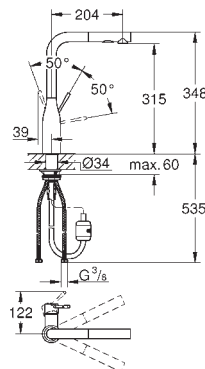

30 270 000	chrome	335.00
30 270 DC0	supersteel	430.00
30 270 ***	SPA colours	425.00

Essence
Single-lever sink mixer 1/2"
high spout
single hole installation
GROHE StarLight chrome finish
GROHE SilkMove 28 mm ceramic cartridge
flow strainer
pull-out dual spray control - switches back and forth between regular flow and spray
diverter: laminar spray/SpeedClean shower jet
automatic return to laminar spray
swivel tubular spout
swivel area 360°
integrated non-return valve
protected against backflow
flexible connection hoses
rapid installation system
integrated temperature limiter
min. recommended pressure 1.0 bar

*** SPA colours: