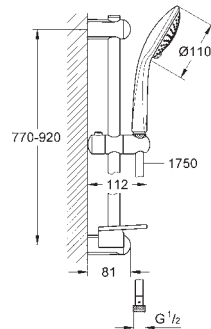

27 227 001 **chrome** 114.00

**Euphoria 110 Champagne
Shower rail set 3 sprays**

consisting of:
hand shower Champagne (27 222 000)
shower rail 900 mm (27 500)
Silverflex shower hose 1750 mm (28 388 000)

GROHE EasyReach tray (27 596)
GROHE DreamSpray perfect spray pattern
GROHE SprayDimmer (Stepless flow
rate reduction)
GROHE StarLight chrome finish
GROHE QuickFix (upper bracket adjustable
for adaption to existing drilling holes)
SpeedClean anti-lime system
Inner WaterGuide for a longer life
Twistfree to prevent hose from twisting
suitable for instantaneous heater
min. recommended pressure 1.0 bar