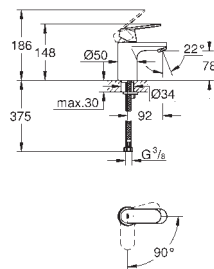

23 376 00E

chrome

83.00

Eurosmart Cosmopolitan
Single-lever basin mixer 1/2"

S-Size

single hole installation

metal lever

GROHE SilkMove ES 35 mm ceramic cartridge

with energy saving function via cold start

adjustable flow rate limiter

adjustable minimum flow rate

approx. 2.5 l/min

temperature limiter

GROHE StarLight chrome finish

GROHE EcoJoy mousseur 5.7 l/min

GROHE QuickFix installation system

with centering support

smooth body

flexible connection hoses