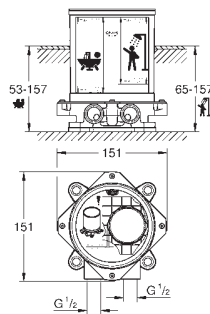

Rough-in set 1/2"

- for floor-mounted bath mixers/spouts and shower mixers
- without finishing trim set
- installation plate with 360° horizontal and 3° vertical adjustment
- installation depth 53-157 mm for bath mixers/spouts, depth compensation 104 mm
- installation depth 65-157 mm for shower mixers, depth compensation 92 mm
- two 1/2" female connections (hot/cold supplies)
- flushing plug
- gasket
- fixing material