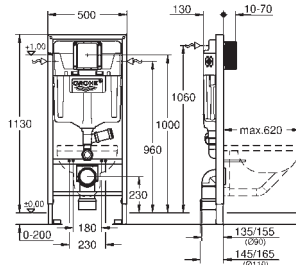

# GROHE RAPID SL FOR WC

Ref. No.

Colour

Price netto (€)

39 002 000

chrome

345.00