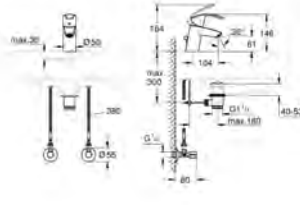

23 588 000 chrome 91.00

Eurosmart
Single-lever basin mixer with angle valves, 1/2"
consisting of:
Eurosmart single-lever basin mixer, 1/2" (33 265 002)
single hole installation
metal lever
GROHE SilkMove 35 mm ceramic cartridge
adjustable flow rate limiter
with temperature limiter
GROHE StarLight chrome finish
GROHE EcoJoy mousseur 5.7 l/min
GROHE QuickFix rapid installation system
pop-up waste set 1 1/4"
flexible connection hoses
angle valve, 1/2" (2 x 22 037 000)