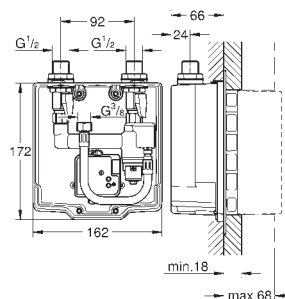

Eurosmart Cosmopolitan E
Concealed mounting box
with integrated pre-adjustable thermostatic mixer
wall installation
suitable for IR-sets for final installation
2 stop valves
non-return valve
connection housing for power supply
suitable for

SPECIAL FITTINGS