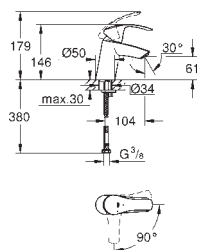

32 154 002

chrome

72.00

Eurosmart
Single-lever basin mixer 1/2"

S-Size

single hole installation

metal lever

GROHE SilkMove ES 35 mm ceramic cartridge

with energy saving function via cold start

adjustable flow rate limiter

with temperature limiter

GROHE StarLight chrome finish

GROHE EcoJoy mousseur 5.7 l/min

GROHE QuickFix rapid installation system

smooth body

flexible connection hoses