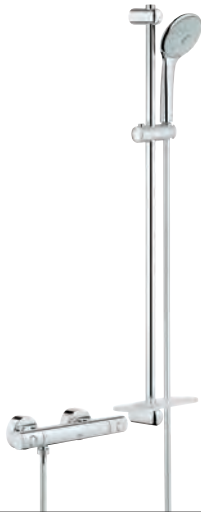

GROHE GROHTHERM 1000 COSMOPOLITAN M

Ref. No.

Colour

Price netto (€)

34 321 002

chrome

341.00

**Grotherm 1000 Cosmopolitan M
Thermostatic shower mixer 1/2" with shower set**

consisting of:
Grotherm 1000 Cosmopolitan M thermostatic shower mixer 1/2"
(34 065 002)
Euphoria 110 Massage shower set, 900 mm (27 226 001)
min. recommended pressure 1.0 bar

47 175 000

chrome

101.00

GROHE TurboStat cartridge 1/2"

for reversed inlets (hot water right)
fits Grotherm 800, Grotherm 1000, Grotherm 1000 Cosmopolitan, Grotherm 2000, Grotherm Cube and Grotherm 3000 exposed thermostats
service solution, does not comply with EN1111
Note: CoolTouch-function is omitted after
being installed in exposed fittings

THERMOSTATS