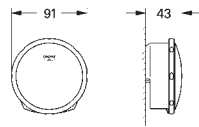

19 952 000 chrome 173.00

Talentofill
Inlet-, pop-up and waste-system
set for final installation
consisting of:
escutcheon, supply part, waste plug, fixing set
in combination with
Talentofill 28 990/28 991
GROHE StarLight chrome finish