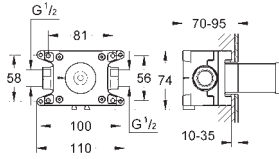

GROHE ATRIO

Ref. No. Colour Price netto (€)

35 028 000 **chrome** **135.00**

Rapido C
Rough-in for single volume control
for grid installation of Grohtherm Custom Shower system
built-in box with removable protection cover
waterproof membrane base for wall sealing
for masonry and drywall installation
fixing points for front and back wall
aramã DR
pre-assembled ceramic headpart 3/4"
connection threads 1/2"
flow rate:
55 l/min. at 3 bar
installation depth 70 - 95 mm
min. recommended pressure 1.0 bar