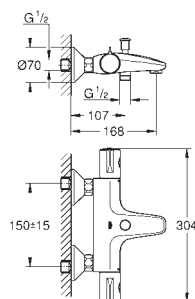

Grotherm 800
Thermostatic bath mixer 1/2"
Attention: reversed thermoelement for changed water ways
wall mounted
GROHE StarLight chrome finish
GROHE SafeStop at 38°C
GROHE SafeStop Plus optional temperature limiter at 43°C included
GROHE TurboStat compact cartridge
with wax thermoelement
integrated mixed water shut off
automatic diverter: bath/shower
volume handle with **GROHE EcoButton** (economy button with individually adjustable economy stop)
ceramic headpart 1/2", 180°
shower bottom outlet 1/2"
mousseur
built-in non return valves
dirt strainers
protected against backflow
S-unions
metal escutcheon
min. recommended pressure 1.0 bar
GROHE EcoJoy technology for less water and perfect flow