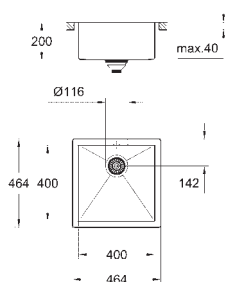

31 578 SD0

stainless steel

465.83

**K700
Stainless steel sink**

model: K700 45-S 46.4/46.4 1.0
mounting type: flush mount
material: stainless steel AISI 304 (V2A)
material thickness: 1 mm

GROHE StarLight finish

finish: satin finish

GROHE Whisper

min. cabinet size: 450 mm
dimensions: 464 x 464 mm
1 bowl: 400 x 400 x 200 mm

GROHE QuickFix installation system

drainer: Ø 3.5"/90 mm basket strainer waste

accessories included: waste kit, basket
strainer waste, mounting set