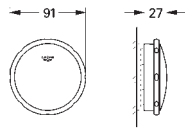

GROHE ESSENCE

Ref. No. Colour Price netto (€)

19 025 000 chrome 57.00

Talento
Waste and overflow set for bath tubes
set for final installation
escutcheon, waste plug, fixing set
in combination with
Talentofill 28 939/28 943
GROHE StarLight chrome finish