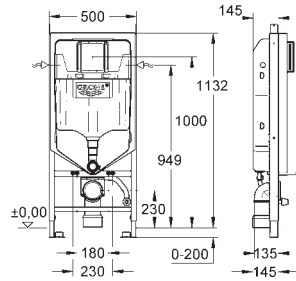

GROHE RAPID SL FOR WC

Ref. No.

Colour

Price netto (€)

39 062 000

chrome

401.00

Rapid SL

Element for WC with leakage box, 1.13 m installation height with flushing cistern GD 2

for on-the-wall installations or studded walls
powder coated steel frame, self-supporting
for dry-cladding, completely pre-assembled
with fixed connections
quick adjustment, lockable
fixing material

2 WC fixing bolts
fixing device for ceramic
distance of fixing bolts 180/230 mm
outlet bend Ø 90 mm
depth adjustable
reducer Ø 90/110 mm
inlet and outlet connecting set

leakage box

collection body with wastewater lead-through
and connection for spill, black
leakage / splash water protection

flushing cistern GD 2, 6 - 9 l, containing following features:

adjustment ex factory 6 l and 3 l
pneumatic discharge valve offering 3 modes of
operation: dual flush or start/stop or single flush
water supply from left/right or back
low noise (group I acc. to
German Noise Specification)
fully insulated against condensation
angle valve 1/2"
water inlet with pipe fixation
no tools required for the installation
of the inspection shaft incl. protection
during construction phase
for vertical or horizontal use

including wall brackets 38 558 00M for on-the-wall installation
for mounting of small flush plates please order
revision shaft 40 911 000 (sold separately)

38 675 001

chrome

354.00