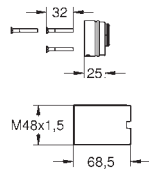

46 901 000 **chrome** **69.00**

Extension-set, 25 mm
for 23 429 000 Joystick mixer 1/2", concealed body
for 2-hole basin mixers
wall installation
including disassembly-key