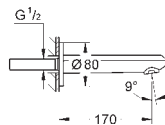

13 278 002 **chrome** **90.00**

Eurodisc Cosmopolitan
Bath spout
wall mounted
GROHE StarLight chrome finish
mousseur
male thread 1/2"
projection 170 mm
min. recommended pressure 1.0 bar