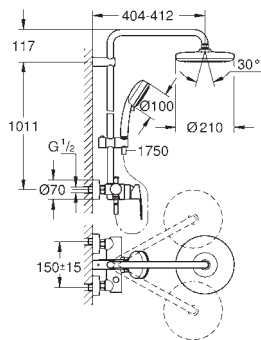

26 224 001

chrome

397.00

Tempesta Cosmopolitan System 210 Shower system with single lever mixer for wall mounting

consisting of:

horizontal swivable 390 mm shower arm
exposed single-lever shower mixer with diverter

allows change between:

head shower: Tempesta 210 (26 408)

spray pattern: Rain

with ball joint

rotation angle $\pm 15^\circ$

hand shower: Tempesta Cosmopolitan 100 (27 571 001)

2 spray patterns:

Rain, Jet

adjustable in height with gliding element

Rotaflex shower hose 1.750 mm 1/2" x 1/2" (28 410)

GROHE SilkMove 46 mm ceramic cartridge

GROHE DreamSpray perfect spray pattern

GROHE StarLight chrome finish

SpeedClean anti-lime system

Inner WaterGuide for a longer life

Twistfree to prevent hose from twisting

suitable for instantaneous heaters

from 18 kW/h

minimum flow rate 7 l/min.

min. recommended pressure 1.0 bar