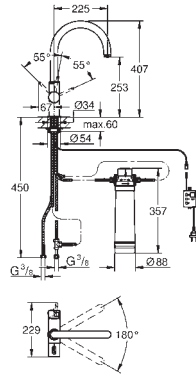

GROHE BLUE PURE

Ref. No. Colour Price netto (€)

33 249 001 chrome 745.00
33 249 DC1 supersteel 879.00

GROHE Blue Pure Starter Kit
consisting of:
GROHE Blue single-lever sink mixer with filter function
single hole installation
C-spout
separate handle for filtered water
headpart 1/2"
GROHE StarLight finish
GROHE SilkMove 35 mm ceramic cartridge
adjustable flow rate limiter
swivel tubular spout
swivel area 180°
separate inner water ways for filtered and non-filtered water
flexible connection hoses
type of protection IP 21
main switching power supply 100 - 240 V AC
50/60 Hz with safety extra-low voltage (SELV)
6 V DC to filter change display unit
GROHE Blue size S filter, filter head with flexible adjustment
this product contains built-in LED lamps, which cannot be changed: energy efficiency class: A+

33 251 000 chrome 471.00