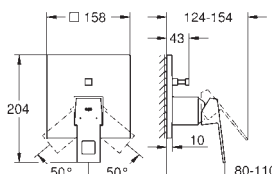

24 062 000 **chrome** **170.00**

Eurocube
Single-lever mixer with 2-way diverter
set for final installation for
GROHE Rapido SmartBox 35 600 000
GROHE SilkMove 46 mm ceramic cartridge
GROHE StarLight chrome finish
wall escutcheon with **GROHE QuickFix** (covered
escutcheon- and shaft sealing, covered fixing)
metal escutcheon, retroactively 6° adjustable
metal lever
automatic 2-way diverter
flow performance:
outlet B = 27 l/min, outlet C = 27 l/min
without roughing-in-set

35 600 000 **chrome** **68.00**
GROHE Rapido SmartBox universal rough-in box for concealed installation