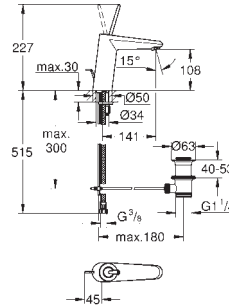

23 427 000 chrome 200.00
23 427 LS0 moon white/chrome 268.00

Eurodisc Joy
Single-lever basin mixer 1/2"
M-Size
single hole installation
metal lever
GROHE FeatherControl Joystick cartridge
GROHE StarLight chrome finish
GROHE EcoJoy SpeedClean mousseur 5.7 l/min
GROHE QuickFix Plus installation system
pop-up waste set 1 1/4"
flexible connection hoses