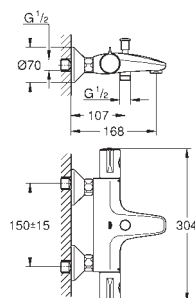

Grotherm 800
Thermostatic bath mixer 1/2"
wall mounted
GROHE StarLight chrome finish
GROHE SafeStop at 38°C
GROHE SafeStop Plus optional temperature limiter at 43°C included
GROHE TurboStat compact cartridge
with wax thermoelement
integrated mixed water shut off
automatic diverter: bath/shower
volume handle with **GROHE EcoButton** (economy button with individually adjustable economy stop)
ceramic headpart 1/2", 180°
shower bottom outlet 1/2"
mousseur
built-in non return valves
dirt strainers
protected against backflow
S-unions
metal escutcheon
min. recommended pressure 1.0 bar
GROHE EcoJoy technology for less water and perfect flow

34 564 000

chrome

248.00