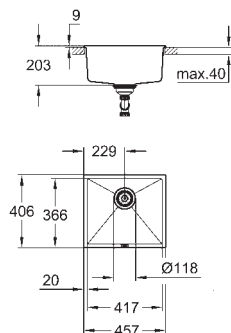

31 653 AT0
31 653 AP0

granite gray
granite black

*
*

K700 Undermount

Composite sink

model: K700U 50-C 45.7/40.6 1.0

mounting type: standard built-in and undermount

material: quartz composite

GROHE Whisper

min. cabinet size: 500 mm

dimensions: 457 x 406 mm

1 bowl: 417 x 366 x 203 mm

GROHE QuickFix installation system

cut-out: 417 x 366 mm

drainer: Ø 3.5"/90 mm basket strainer waste

optional automatic waste fitting

accessories included: waste kit, basket
strainer waste, mounting set