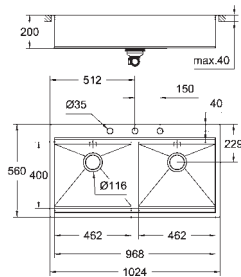

31 585 SD0

stainless steel

1,707.50

K800

Stainless steel sink

model: K800 120-S 102.4/56 2.0

mounting type: flush mount

material: stainless steel AISI 304 (V2A)

material thickness: 1 mm

GROHE StarLight finish

finish: satin finish

GROHE Whisper

min. cabinet size: 1200 mm

dimensions: 1024 x 560 mm

2 bowls: 462 x 400 x 200 mm

GROHE QuickFix installation system

drainer: automatic waste fitting

accessories included: automatic waste fitting, waste kit, basket strainer waste, mounting set