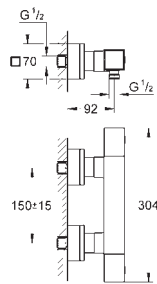

Grotherm Cube

Thermostatic shower mixer 1/2"

wall mounted

GROHE StarLight chrome finish

GROHE SafeStop at 38°C

GROHE SafeStop Plus optional temperature limiter at 43°C included

GROHE TurboStat compact cartridge

with wax thermoelement

integrated mixed water shut off

volume handle with **GROHE EcoButton** (economy

button with individually adjustable economy stop)

Carbodur ceramic headpart 1/2", 180°

shower bottom outlet 1/2"

built-in non return valves

dirt strainers

protected against backflow

covered S-unions

min. recommended pressure 1.0 bar

GROHE EcoJoy technology for less water and perfect flow

34 502 000

chrome

489.00