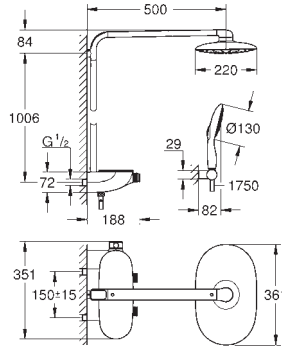

GROHE RAINSHOWER SMARTCONTROL SYSTEM

Ref. No.

Colour

Price netto (€)

26 361 000

chrome

1,190.00

Rainshower System SmartControl 360 MONO Shower system with thermostat for wall mounting

consisting of:

horizontal 500 mm shower arm
exposed SmartControl thermostat
allows change between:
head shower Rainshower 360 MONO, spray plate chrome
GROHE PureRain/GROHE Rain O² spray*
Power&Soul 130 hand shower, spray plate white (27 673 LS0)
hand shower wall holder (27 055)
Silverflex shower hose 1750 mm (28 388 000)
minimum flow rate 10 l/min.

GROHE DreamSpray perfect spray pattern

GROHE StarLight chrome finish

GROHE CoolTouch no risk of scalding

GROHE TurboStat compact cartridge

with wax thermoelement

GROHE EcoJoy technology for less water and perfect flow

GROHE SafeStop at 38°C

GROHE SafeStop Plus optional temperature limiter at 43°C included

GROHE SmartControl push for ON-OFF, turn for

volume adjustment from EcoJoy to full flow

GROHE EasyReach shower tray

SpeedClean anti-lime system

Inner WaterGuide for a longer life

suitable for instantaneous heaters

from 18 kW/h

Twistfree to prevent hose from twisting

* to be decided at first installation; factory default

setting: GROHE PureRain

In case of a 160 cc thermostat you need to purchase one of the following wall fixation sets for installation: 125356, 125357