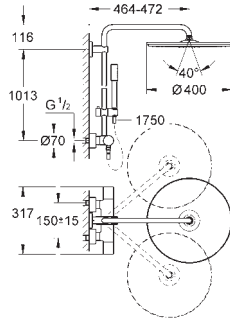

GROHE RAINSHOWER SYSTEM

Ref. No.

Colour

Price netto (€)

27 174 001

chrome

1,290.00

Rainshower System 400

Shower system with thermostat for wall mounting

consisting of:

horizontal swivable 450 mm shower arm
exposed thermostat with
Aquadimmer function

allows change between:

Rainshower Cosmopolitan 400 head shower (28 778 000)

with ball joint, rotation angle $\pm 20^\circ$

hand shower Sena (28 034 000)

adjustable in height with gliding element (12 140 000)

shower hose, 1.750 mm

1/2" x 1/2" (28 025 000)

GROHE SafeStop at 38°C

GROHE SafeStop Plus optional temperature limiter at 43°C included

GROHE CoolTouch

GROHE StarLight chrome finish

SpeedClean anti-lime system

Inner WaterGuide for a longer life

suitable for instantaneous heaters

from 18 kW/h

minimum flow rate 7 l/min.

min. recommended pressure 1.0 bar