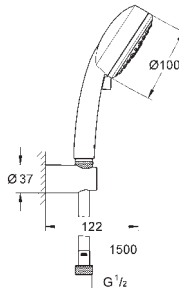

27 588 002

chrome

41.00

**Tempesta Cosmopolitan 100
Wall holder set 3 sprays**

consisting of:

hand shower (27 574)

wall shower holder non-adjustable (27 594)

Relexaflex hose 1500 mm 1/2" x 1/2" (28 151)

GROHE EcoJoy 9,5 l/min flow limiter

GROHE StarLight chrome finish

GROHE DreamSpray perfect spray pattern

SpeedClean anti-lime system

Inner WaterGuide for a longer life

suitable for instantaneous heater

min. recommended pressure 1.0 bar