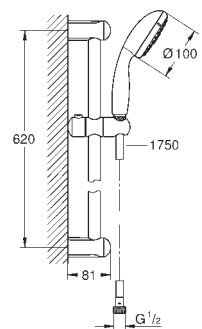

27 645 001 chrome 59.00

Tempesta 100
Shower rail set 4 sprays
consisting of:
hand shower (28 421)
shower rail, 600 mm (27 523)
Relaxaflex hose 1750 mm 1/2" x 1/2" (28 154)
GROHE EcoJoy 9,5 l/min flow limiter
GROHE DreamSpray perfect spray pattern
GROHE StarLight chrome finish
SpeedClean anti-lime system
Inner WaterGuide for a longer life
ShockProof silicone ring prevents damages caused by shower falling
suitable for instantaneous heater
min. recommended pressure 1.0 bar

27 795 001 chrome 59.00
ditto, with non-restricted flow

SHOWERS