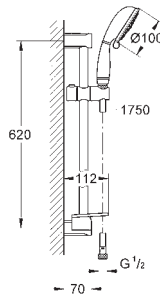

26 085 001 chrome \*

ditto, with non-restricted flow

27 609 001 chrome 81.00

**Tempesta Rustic 100**  
**Shower rail set 4 sprays**  
 consisting of:  
 hand shower (27 608)  
 shower rail, 600 mm (27 519)  
 Relaxaflex hose 1750 mm 1/2" x 1/2" (28 154)  
**GROHE EasyReach** tray (27 596)  
**GROHE EcoJoy** 9,5 l/min flow limiter  
**GROHE DreamSpray** perfect spray pattern  
**GROHE StarLight** chrome finish  
**SpeedClean** anti-lime system  
**Inner WaterGuide** for a longer life  
 suitable for instantaneous heater