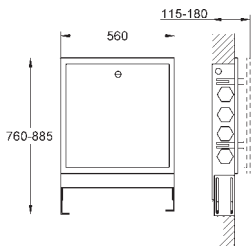

GROHE F-DIGITAL DELUXE

Ref. No. Colour Price netto (€)

36 367 000 **chrome** **294.00**

GROHE F-digital Deluxe
Rough-in set base unit box
for use with base unit box (26 374 000 or 36 397 000)
550 x 700 x 110 mm
with removable front panel for installation
with adjustable front frame for installation in wall niches
galvanized and powder coated (RAL 9010, pure white) steel plate
1 mm thick steel plate
with two mounting rails and elbow for power outlets
and mounting materials