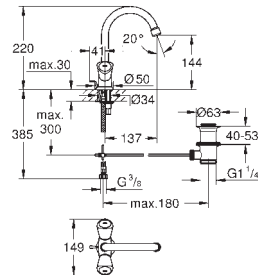

21 257 001 chrome 139.00

Costa S
One-hole basin mixer, 1/2"
heat-insulated
metal handles
screwable
Carbodur headpart
swivel tubular spout with mousseur
pop-up waste set 1 1/4"
flexible connection hoses
GROHE StarLight chrome finish