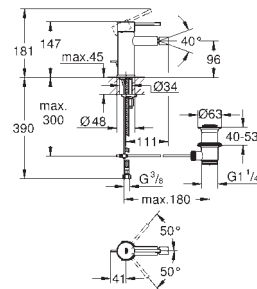

32 935 001 **chrome** **151.00**
32 935 DC1 **supersteel** **221.00**
32 935 *** **SPA colours** **194.00**
Essence
Single-lever bidet mixer 1/2"
S-Size
single hole installation
metal lever
GROHE SilkMove 28 mm ceramic cartridge
with temperature limiter
GROHE StarLight chrome finish
GROHE QuickFix Plus installation system
ball-joint mousseur
pop-up waste set 1 1/4"
flexible connection hoses
min. recommended pressure 1.0 bar

*** SPA colours:

- BE ● GL ● DA ● A0
- EN ● GN ● DL ● AL