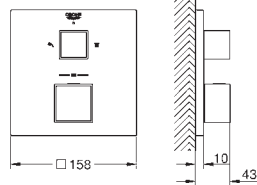

Grotherm Cube
Thermostatic shower mixer for 2 outlets
with integrated shut off/diverter valve
set for final installation for
GROHE Rapido SmartBox 35 600 000
GROHE TurboStat compact cartridge
with wax thermosteement
GROHE StarLight chrome finish
wall escutcheon with **GROHE QuickFix** (covered
escutcheon- and shaft sealing, covered fixing)
metal escutcheon, retroactively 6° adjustable
printed head and hand shower symbol
GROHE SafeStop at 38°C
GROHE SafeStop Plus optional temperature limiter at 43°C or 46°C included
GROHE AquaDimmer, integrated shut off/diverter valve
flow performance:
outlet B = 27 l/min
outlet C = 30 l/min
without roughing-in-set

35 600 000 chrome 68.00
GROHE Rapido SmartBox universal rough-in box for concealed installation

24 155 000 chrome 453.00