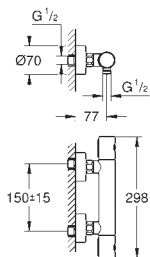

GROHE GROHTHERM 1000 COSMOPOLITAN M

Ref. No.

Colour

Price netto (€)

34 065 002	chrome	262.00
34 065 DC2	supersteel	312.00
34 065 ***	SPA colours	335.00

Grohtherm 1000 Cosmopolitan M
Thermostatic shower mixer 1/2"
wall mounted

GROHE StarLight chrome finish
GROHE MetalGrip ergonomically shaped metal handles
GROHE SafeStop at 38°C
GROHE SafeStop Plus optional temperature limiter at 43°C included
GROHE TurboStat compact cartridge
with wax thermoelement
integrated mixed water shut off
volume handle with **GROHE EcoButton** (economy button with individually adjustable economy stop)
ceramic headpart 1/2", 180°
shower bottom outlet 1/2"
built-in non return valves
dirt strainers
protected against backflow
S-unions
metal escutcheon
min. recommended pressure 1.0 bar
GROHE EcoJoy technology for less water and perfect flow

*** SPA colours:

● BE	● GL	● DA	● A0
● EN	● GN	● DL	● AL

34 215 002	chrome	307.00