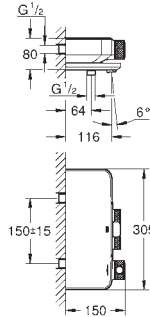

GROHE GROHTHERM SMARTCONTROL

Ref. No.

Colour

Price netto (€)

34 718 000

chrome

321.44

Grotherm SmartControl
Thermostatic bath mixer 1/2"
wall mounted

GROHE CoolTouch no risk of scalding
GROHE StarLight chrome finish
GROHE SafeStop at 38°C

GROHE SafeStop Plus optional temperature limiter at 43°C included
GROHE TurboStat compact cartridge
with wax thermostatic element

GROHE SmartControl push for ON-OFF, turn for
volume adjustment from EcoJoy to full flow
integrated **GROHE EasyReach** shower tray
shower bottom outlet 1/2"
bath spout with mousseur
built-in non return valves and dirt strainers
protected against backflow