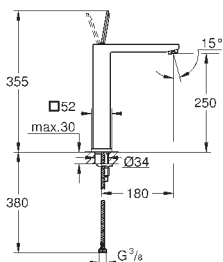

23 661 000 chrome 322.00

Eurocube Joy
Single-lever basin mixer 1/2"
XL-Size
single hole installation
metal lever
for free-standing basins
GROHE FeatherControl Joystick cartridge
GROHE StarLight chrome finish
GROHE EcoJoy SpeedClean mousseur 5.7 l/min
GROHE QuickFix Plus installation system
smooth body
flexible connection hoses