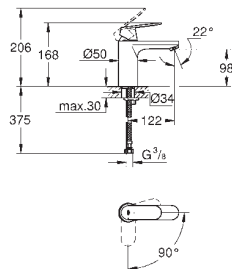

23 398 00E

chrome

118.00

Eurosmart Cosmopolitan
Single-lever basin mixer 1/2"

M-Size

single hole installation

metal lever

GROHE SilkMove ES 35 mm ceramic cartridge

with energy saving function via cold start

adjustable flow rate limiter

adjustable minimum flow rate

approx. 2.5 l/min

temperature limiter

GROHE StarLight chrome finish

GROHE EcoJoy mousseur 5.7 l/min

GROHE QuickFix installation system

with centering support

smooth body

flexible connection hoses