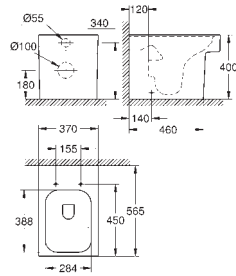

39 485 00H **alpine white** **320.00**
Cube Ceramic
Floor standing back to wall WC
for concealed cistern
universal trap for horizontal and vertical outlet
back to wall
wash down
rimless
flush volume 3/4.5 l
including fixation set
sanitary ware
fully skirted with invisible fixation
PureGuard anti scale coating and anti bacterial glazing
8 pieces per pallet