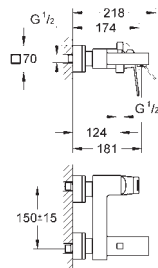

23 140 000

chrome

283.00

Eurocube
Single-lever bath mixer 1/2"
wall mounted
metal lever
GROHE SilkMove 46 mm ceramic cartridge
GROHE StarLight chrome finish
adjustable flow rate limiter
automatic diverter: bath/shower
mousseur
integrated non-return valve in the shower outlet 1/2"
covered S-unions
protected against backflow
optional temperature limiter ref. no. 46 375 000