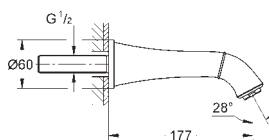

13 341 000	chrome	208.00
13 341 IG0	chrome/gold	271.00
13 341 DA0	warm sunset	276.00

Grandera
Bath spout
wall mounted
GROHE StarLight chrome finish
mousseur
projection 177 mm
min. recommended pressure 1.0 bar