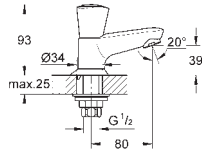

GROHE COSTA S

Ref. No. Colour Price netto (€)

20 405 001 chrome 50.00

Costa S
Pillar tap 1/2"
metal handle
heat-insulated
screwable
marking: blue
Carbodur headpart
cast spout with mousseur
union nut 1/2" x 10.5 mm
GROHE StarLight chrome finish