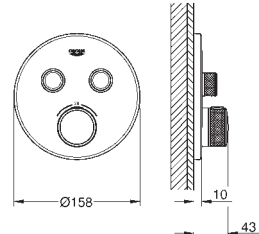

Grotherm SmartControl
Thermostat for concealed installation with 2 valves
set for final installation for
GROHE Rapido SmartBox 35 600 000
metal wall escutcheon with **GROHE QuickFix**
(covered escutcheon and shaft sealing, covered
fixing), retroactively 6° adjustable
GROHE StarLight chrome finish
GROHE SmartControl push for ON-OFF, turn for
volume adjustment from EcoJoy to full flow
exchangeable symbols
GROHE TurboStat compact cartridge
with wax thermoelement
GROHE SafeStop at 38°C
GROHE SafeStop Plus optional temperature limiter at 43°C or 46°C included
built-in non return valves and dirt strainers
multiple outlets can be run simultaneously
without roughing-in-set
flow performance:
outlet B = 24 l/min
outlet C = 26 l/min
outlet B+C = 29 l/min

35 600 000	chrome	68.00
GROHE Rapido SmartBox universal rough-in box for concealed installation		

29 120 000	chrome	565.00
29 120 DC0	supersteel	710.00
29 120 AL0	brushed hard graphite	874.00