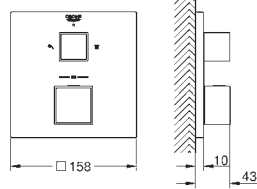

Grotherm Cube
Thermostatic shower mixer for 2 outlets
with integrated shut off/diverter valve
set for final installation for
GROHE Rapido SmartBox 35 600 000
GROHE TurboStat compact cartridge
with wax thermostatic element
GROHE StarLight chrome finish
wall escutcheon with **GROHE QuickFix** (covered
escutcheon- and shaft sealing, covered fixing)
metal escutcheon, retroactively 6° adjustable
printed head and hand shower symbol
GROHE SafeStop at 38°C
GROHE SafeStop Plus optional temperature limiter at 43°C or 46°C included
GROHE AquaDimmer, integrated shut off/diverter valve
flow performance:
outlet B = 27 l/min
outlet C = 30 l/min
without roughing-in-set

35 600 000 chrome 68.00
GROHE Rapido SmartBox universal rough-in box for concealed installation

24 155 000 chrome 453.00