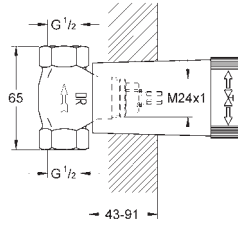

29 032 000 **chrome** **32.00**

Concealed valve
pre-assembled headpart 1/2"
threaded union 1/2"
installation depth infinitely adjustable
43 - 91 mm
DR-brass