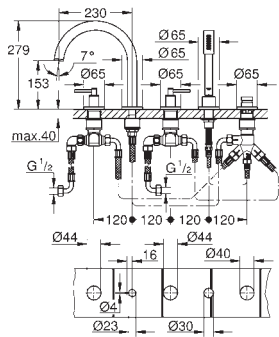

19 922 003 **chrome** **1,050.00**
19 922 DC3 **supersteel** **1,460.00**
19 922 GL3 **cool sunrise** *
19 922 DA3 **warm sunset** *
19 922 AL3 **brushed hard graphite** **1,460.00**

Atrio
5-hole bath combination
ceramic headparts 1/2", 90°
GROHE StarLight chrome finish
consisting of:
pre-assembled spout fixing
with lever handles
bath spout with mousseur and diverter bath/shower
Sena hand shower 6.6 l/min
shower hose 2000 mm
flexible connection hoses
connection for shower hose
protected against backflow
can be used with 29 037 001
Two different sets of caps included. One set with
„H“ and „C“ marking, one set without marking.