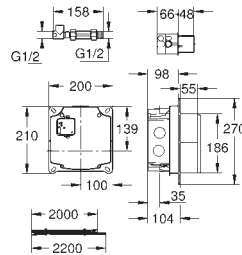

36 264 001

chrome

166.00

Concealed mounting box

wall installation
for installation with pre-mixed or cold water suitable for IR-sets for final installation
connection housing for power supply suitable for 36 447 000, 36 442 000