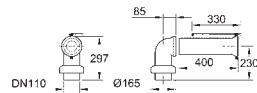

39 454 000

**WC connection outlet**  
horizontal and vertical  
length adjustable  
60 to 105 mm from wall

chrome

\*

39 457 000

**WC connection outlet**  
vertical  
length adjustable  
93.5 to 137 mm from wall