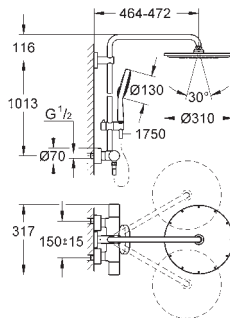

27 968 000

chrome

1,150.00

Rainshower System 310

Shower system with thermostat for wall mounting

consisting of:

horizontal swivable 450 mm shower arm

exposed thermostat with

Aquadimmer function

allows change between:

Rainshower Cosmopolitan 310 head shower (27 477 000)

with ball joint

rotation angle $\pm 15^\circ$

Hand shower Power&Soul Cosmopolitan 130 (27 664 000)

adjustable in height with gliding element (12 140 000)

Silverflex shower hose 1750 mm (28 388 000)

GROHE TurboStat compact cartridge

with wax thermosteement

GROHE SafeStop at 38°C

GROHE SafeStop Plus optional temperature limiter at 43°C included

GROHE CoolTouch no risk of scalding

GROHE DreamSpray perfect spray pattern

GROHE One-Click Showering spray selection

with one click

GROHE StarLight chrome finish

SpeedClean anti-lime system

suitable for instantaneous heaters

from 18 kW/h

minimum flow rate 7 l/min.

min. recommended pressure 1.0 bar