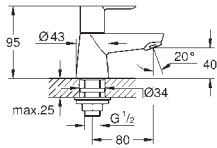

Ref. No. Colour Price netto (€)

20 421 000 **chrome** **63.00**
BauEdge
Pillar tap 1/2"
XS-Size
single hole installation
metal lever
ceramic headpart 1/2", 90°
GROHE StarLight chrome finish
GROHE EcoJoy mousseur 5.7 l/min
fixation nut G 1/2"
min. recommended pressure 1.0 bar