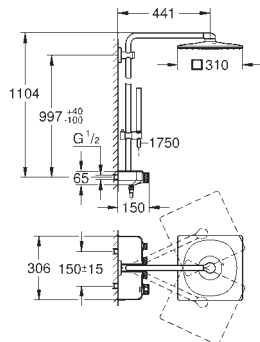

## Euphoria SmartControl System 310 Cube Duo Shower system with thermostat for wall mounting

consisting of:  
horizontal 450 mm shower arm  
upper bracket adjustable for minimal adaption to existing drilling holes  
exposed SmartControl thermostat  
allows change between:  
head shower Rainshower 310 SmartActive Cube, spray plate chrome  
GROHE PureRain and Centered Jet spray  
hand shower Euphoria Cube Stick (27 698 000)  
adjustable in height with gliding element  
Silverflex shower hose 1750 mm (28 388 000)