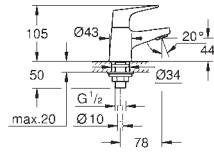

20 575 000 **chrome** 47.00

BauFlow
Pillar tap 1/2"
XS-Size
single hole installation
metal lever
ceramic headpart 1/2", 90°
GROHE StarLight chrome finish
GROHE EcoJoy mousseur 5.7 l/min
fixation nut G 1/2"