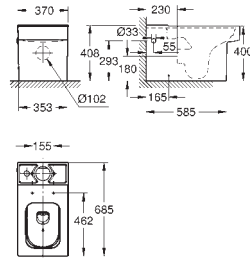

**39 484 00H** **alpine white** **343.00**  
**Cube Ceramic**  
**Floor standing WC for close coupled combination**  
 close coupled  
 universal trap for horizontal and vertical outlet  
 rimless  
 flush volume 3/4.5 l  
 including fixation set  
 cistern to be ordered separately  
 sanitary ware  
 fully skirted with invisible fixation  
**PureGuard** anti scale coating and anti bacterial glazing  
**6 pieces per pallet**