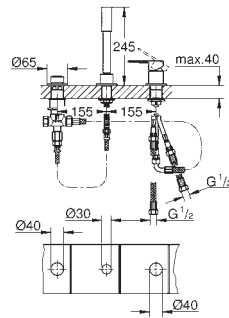

Ref. No. Colour Price netto (€)

19 965 001 chrome 595.00

Lineare
Three-hole single-lever bath combination
Three hole installation
GROHE SilkMove 35 mm ceramic cartridge with temperature limiter
GROHE StarLight chrome finish consisting of:
single lever mixer operating element
diverter bath/shower without spout
hand shower Sena Stick (26 465)
metal shower hose 2000 mm
flexible connection hoses
connection for shower hose protected against backflow for use with (29 037 000) for combination with (28 990 / 28 991)

29 037 000 chrome 734.00