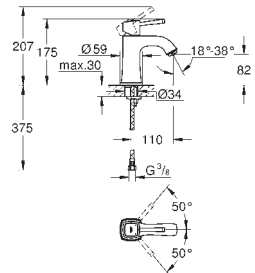

23 310 000	chrome	354.00
23 310 IGO	chrome/gold	406.00
23 310 DA0	warm sunset	414.00

Grandera
Single-lever basin mixer 1/2"
M-Size
single hole installation
GROHE SilkMove 28 mm ceramic cartridge
temperature limiter
GROHE StarLight chrome finish
GROHE EcoJoy technology for less water and perfect flow
GROHE QuickFix installation system
GROHE AquaGuide adjustable mousseur 5.7 l/min
smooth body
flexible connection hoses
min. recommended pressure 1.0 bar