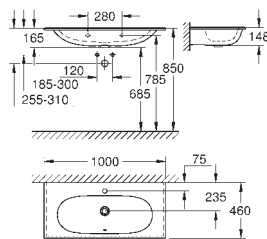

39 566 00H

alpine white

386.00

Essence
Vanity basin 100
wall hung
1 hole punched, 2 holes pre-punched
with overflow on opposite site to faucet
suitable for vanity units
1000 x 460 mm
sanitary ware
PureGuard anti scale coating and anti bacterial glazing
8 pieces per pallet