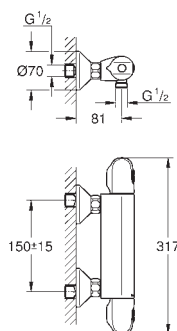

GROHE GROHTHERM 1000

Ref. No.

Colour

Price netto (€)

34 143 003

chrome

232.00

Grotherm 1000

Thermostatic shower mixer 1/2"

wall mounted

GROHE CoolTouch safety housing

GROHE StarLight chrome finish

GROHE MetalGrip ergonomically shaped metal handles

GROHE SafeStop at 38°C

GROHE SafeStop Plus optional temperature limiter at 43°C included

GROHE TurboStat compact cartridge

with wax thermoelement

integrated mixed water shut off

volume handle with **GROHE EcoButton** (economy

button with individually adjustable economy stop)

ceramic headpart 1/2", 180°

shower bottom outlet 1/2"

built-in non return valves

dirt strainers

protected against backflow

S-unions

metal escutcheon

min. recommended pressure 1.0 bar

GROHE EcoJoy technology for less water and perfect flow

34 155 003

chrome

294.00