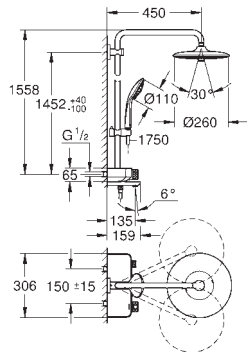

**Euphoria SmartControl System 260 Mono Shower system with bath thermostat for wall mounting**

consisting of:

horizontal swivable 450 mm shower arm

upper bracket adjustable for minimal adaption to existing drilling holes