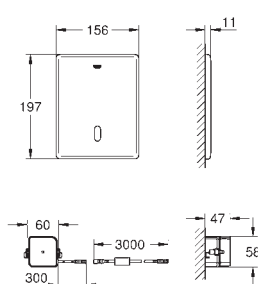

38 393 SD1

stainless steel

513.00

Tectron Skate

Infra-red electronic for WC flush valve

with transformer 100-230 V AC, 50-60 Hz, 6 V DC

concealed installation
front plate 156 x 197 mm

infra-red control
solenoid valve
7 pre-set programs:

CE approved