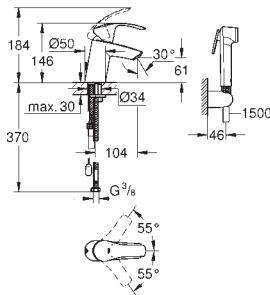

23 124 002 chrome 136.00

Eurosmart
Single-lever basin mixer 1/2"
S-Size
single hole installation
metal lever
GROHE SilkMove 35 mm ceramic cartridge
adjustable flow rate limiter
with temperature limiter
GROHE StarLight chrome finish
GROHE EcoJoy mousseur 4.0 l/min
GROHE QuickFix rapid installation system
retractable chain
flexible connection hoses
with shower set consisting of:
hand shower with integrated diverter
wall shower holder
shower hose