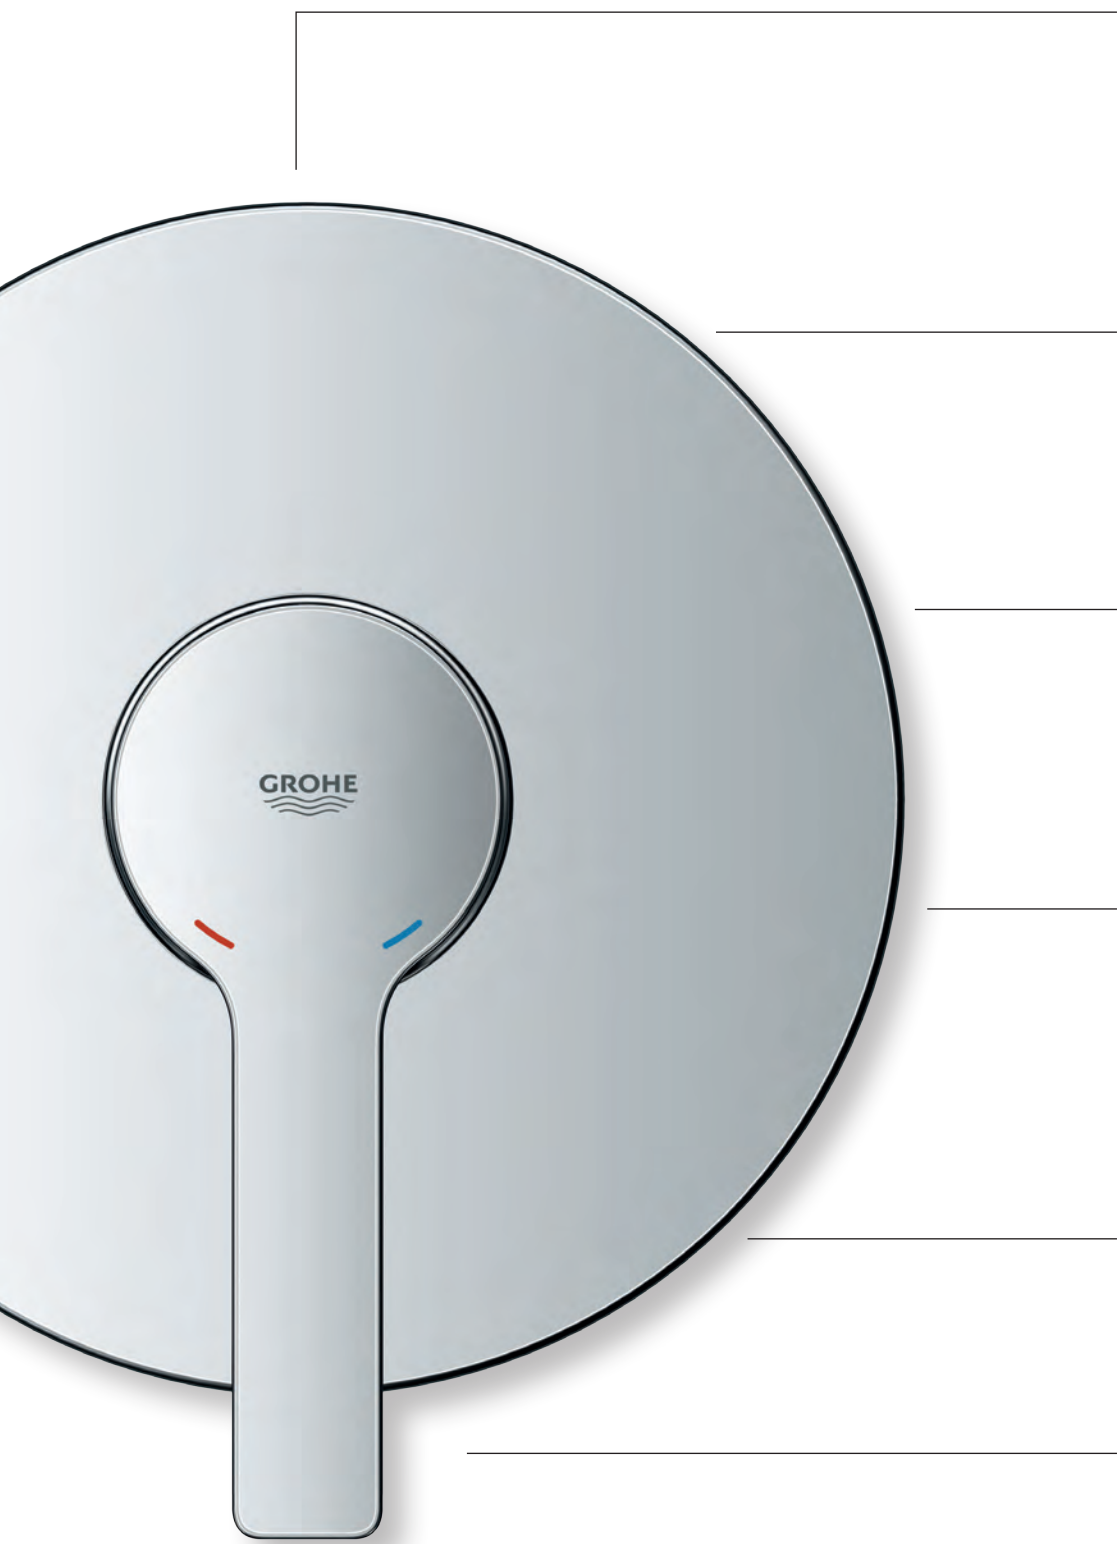

### VARIANTS

- Volume control (shower)
- 2-way diverter trims
- 3-way diverter trims for selected designs

**GROHE**  
SilkMove

**GROHE**  
QuickFix

**GROHE**  
StarLight

Original Size 1:1

**new**

Small plates,  
all trims **only 158 mm**  
square or in diameter  
(Illustration in original size)