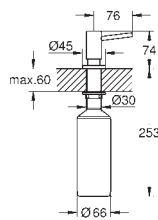

GROHE SOAP DISPENSERS

Ref. No.

Colour

Price netto (€)

40 934 000
40 934 DC0

chrome
supersteel

*
*

Cube soap dispenser
for liquid soaps,
storage bin 500 ml
GROHE StarLight finish

40 535 000
40 535 DC0
40 535 ***

chrome
supersteel
SPA colours

60.00
80.00
*

Cosmopolitan soap dispenser
for liquid soaps,
storage bin 500 ml
GROHE StarLight finish

*** SPA colours:

● BE ● GL ● DA ● A0
● EN ● GN ● DL ● AL

40 536 000
40 536 DC0

chrome
supersteel

55.00
64.00

Contemporary soap dispenser
for liquid soaps,
storage bin 500 ml
GROHE StarLight finish

40 553 000
40 553 DC0

chrome
supersteel

76.00
76.24

Ladylux / Zedra soap dispenser
for liquid soaps,
storage bin 500 ml
GROHE StarLight finish

40 537 000
40 537 ZB0

chrome
antique bronze

68.00
78.00

Authentic soap dispenser
for liquid soaps,
storage bin 500 ml
GROHE StarLight finish