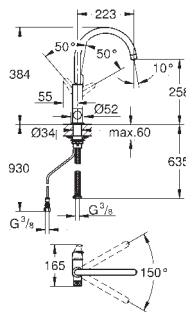

31 723 000

chrome

*

GROHE Blue Pure BauCurve

**Single-lever sink mixer with filter function
single hole installation**

C-spout

separate handle for filtered water

headpart 1/2"

GROHE StarLight chrome finish

GROHE SilkMove 28 mm ceramic cartridge

swivel tubular spout

swivel area 360°

separate inner water ways for filtered

and non-filtered water

flexible connection hoses