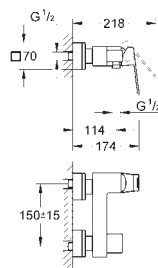

# GROHE EUROCUBE

Ref. No.

Colour

Price netto (€)

23 138 000

chrome

214.00

**Eurocube**  
**Single-lever bidet mixer 1/2"**  
**S-Size**  
single hole installation  
metal lever  
**GROHE SilkMove** 28 mm ceramic cartridge  
temperature limiter  
**GROHE StarLight** chrome finish  
**GROHE QuickFix Plus** installation system  
ball-joint mousseur  
pop-up waste set 1 1/4"  
flexible connection hoses