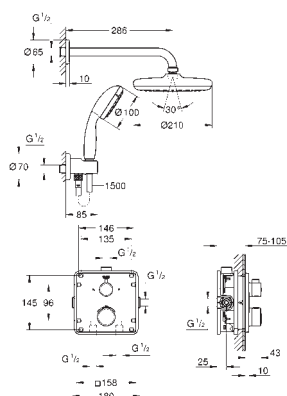

**Grotherm**

**Perfect shower set with Tempesta 210**

consisting of:

Grotherm set for final installation with Aquadimmer (24 079)  
GROHE Rapido SmartBox universal rough-in box, 1/2" (35 600)  
head shower Tempesta 210 (26 410)  
Shower arm Rainshower 286 mm (28 576 000)  
hand shower, wall holder, wall elbow connection  
and shower hose to be ordered separately