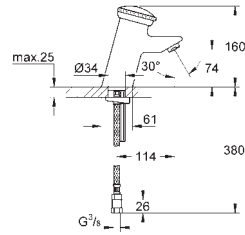

GROHE CONTROMIX

Ref. No.

Colour

Price netto (€)

36 109 000

chrome

498.00

Contromix Public
Self-closing basin mixer 1/2"
with mixing device
GROHE StarLight chrome finish
economy stop function
temperature limiter
flow time adjustable
5-40 sec.
flexible connection hoses
non-return valve
dirt strainer
min. recommended pressure 1.2 bar