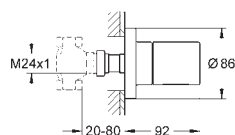

Grotherm 3000 Cosmopolitan
Concealed valve exposed part
set for final installation for 35 028 000

GROHE StarLight chrome finish
for GROHE concealed valves, 1/2", 3/4", 1"
installation depth infinitely adjustable 20-80 mm
metal escutcheon with wall sealing
shut-off handle