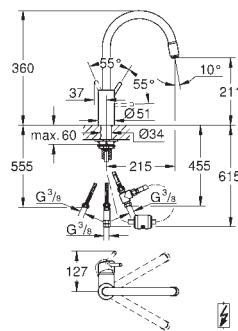

31 212 003 chrome *

Concetto
Single-lever sink mixer 1/2"
for open water heater
high spout
single hole installation
GROHE StarLight chrome finish
GROHE SilkMove 35 mm ceramic cartridge
GROHE Zero separated inner water ways - lead and nickel free
pull-out laminar spray
automatic returning
adjustable flow rate limiter
swivel tubular spout
swivel area 360°
protected against backflow
flexible connection hoses
rapid installation system