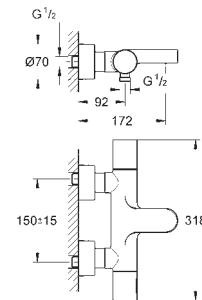

Grotherm 3000 Cosmopolitan
Thermostatic bath mixer 1/2"
wall mounted

100% GROHE CoolTouch consisting of safety housing + S-unions with CoolTouch escutcheons
GROHE StarLight chrome finish
GROHE SafeStop at 38°C
GROHE SafeStop Plus optional temperature limiter at 43°C included
GROHE TurboStat compact cartridge with wax thermoelement
integrated mixed water shut off
Aquadimmer with multiple function
- flow control
- diverter: bath/shower
shower bottom outlet 1/2"
mousseur
built-in non return valves
dirt strainers
protected against backflow
covered S-unions, CoolTouch escutcheons with wall sealing
GROHE EcoJoy technology for less water and perfect flow

34 277 000

chrome

430.00