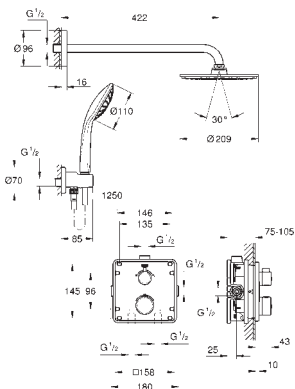

34 734 000

chrome

812.00

Grotherm

Perfect shower set with Rainshower Cosmopolitan 210

consisting of:

Grotherm set for final installation with Aquadimmer (24 079)
GROHE Rapido SmartBox universal rough-in box, 1/2" (35 600)
metal head shower Rainshower Cosmopolitan 210 (28 368 000)
shower arm Rainshower 422 mm (26 146 000)
Euphoria hand shower (27 265)
shower outlet elbow (28 628 000)
Silverflex shower hose 1 250 mm (28 362)