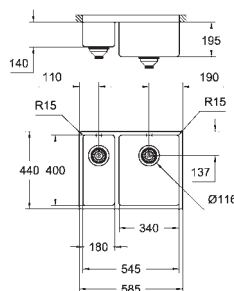

31 576 SD0

stainless steel

440.83

K700 Undermount
Stainless steel sink

model: K700U 60-S 58.5/44 1.5 rh
mounting type: undermount
material: stainless steel AISI 304 (V2A)
material thickness: 1 mm
GROHE StarLight finish
finish: satin finish
GROHE Whisper
min. cabinet size: 600 mm
dimensions: 585 x 440 mm
1 bowl: 340 x 400 x 195 mm
0.5 bowl: 180 x 400 x 140 mm
GROHE QuickFix installation system
sink mountable right
cut-out: 545 x 400 mm (R15)
drainer: Ø 3.5"/90 mm basket strainer waste
accessories included: waste kit, basket strainer waste, mounting set