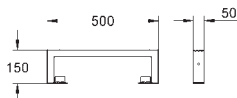

38 629 000 **chrome** **46.00**

Rapid SL
Extension
for floor constructions from 200 up to 350 mm
fixing material
not suitable for project elements