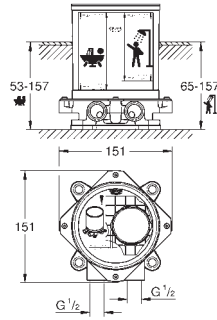

GROHE ALLURE BRILLIANT

Ref. No. Colour Price netto (€)

45 984 001 **chrome** **444.00**
Rough-in set 1/2"
for floor-mounted bath mixers/spouts and shower mixers without finishing trim set
installation plate with 360° horizontal and 3° vertical adjustment
installation depth 53-157 mm for bath mixers/spouts, depth compensation 104 mm
installation depth 65-157 mm for shower mixers, depth compensation 92 mm
two 1/2" female connections (hot/cold supplies)
flushing plug
gasket
fixing material