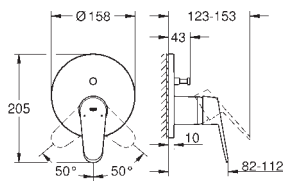

GROHE EURODISC COSMOPOLITAN

Ref. No. Colour Price netto (€)

24 056 002 **chrome** **145.00**

Eurodisc Cosmopolitan
Single-lever mixer with 2-way diverter
set for final installation for
GROHE Rapido SmartBox 35 600 000
GROHE SilkMove 46 mm ceramic cartridge
GROHE StarLight chrome finish
wall escutcheon with **GROHE QuickFix** (covered
escutcheon- and shaft sealing, covered fixing)
metal escutcheon, retroactively 6° adjustable
metal lever
automatic 2-way diverter
flow performance:
outlet B = 27 l/min, outlet C = 27 l/min
without roughing-in-set

35 600 000 **chrome** **68.00**
GROHE Rapido SmartBox universal rough-in box for concealed installation