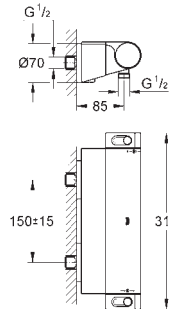

covered S-unions, CoolTouch escutcheons with wall sealing

GROHE EasyReach shower tray

removable for easy cleaning

chrome

min. recommended pressure 1.0 bar

GROHE EcoJoy technology for less water and perfect flow