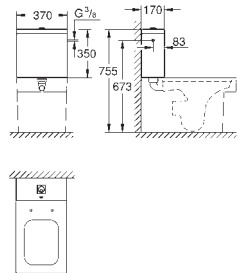

**39 484 00H** **alpine white** **343.00**  
**Cube Ceramic**  
**Floor standing WC for close coupled combination**  
 close coupled  
 universal trap for horizontal and vertical outlet  
 rimless  
 flush volume 3/4.5 l  
 including fixation set  
 cistern to be ordered separately  
 sanitary ware  
 fully skirted with invisible fixation  
**PureGuard** anti scale coating and anti bacterial glazing  
**6 pieces per pallet**