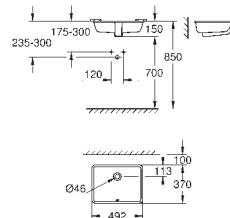

39 480 00H

alpine white

155.00

Cube Ceramic Under-counter wash basin 50
installation from below
with overflow
492 x 370 mm
including fixation set
sanitary ware
PureGuard anti scale coating and anti bacterial glazing
18 pieces per pallet