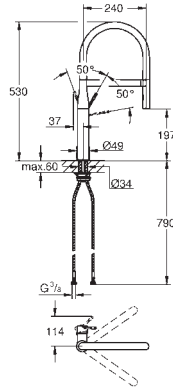

GROHE ESSENCE

Ref. No. Colour Price netto (€)

30 294 000	chrome	417.00
30 294 DC0	supersteel	557.00
30 294 ***	SPA colours	*

Essence
Single-lever sink mixer 1/2"
single hole installation
GROHE StarLight chrome finish
GROHE SilkMove 28 mm ceramic cartridge
flow strainer
with integrated temperature limiter
professional spray
with flexible, hygienic GROHflexx kitchen santoprene hose
diverter: laminar spray/SpeedClean shower jet
automatic return to laminar spray
metal spray
GROHE EasyDock M integrated magnet for seamless docking of the spray head
swivel spout
swivel area 360°
protected against backflow
flexible connection hoses
rapid installation system

*** SPA colours: