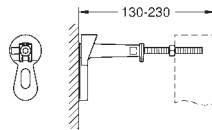

Rapid SL

Wall brackets

for on-the-wall installations

for fixing the elements at the brick-wall

or in front of the studded wall

steady vertical adjustment from

130 - 230 mm

cladding for single or series installation

fixing material

2 pieces

42 824 000

chrome

689.00