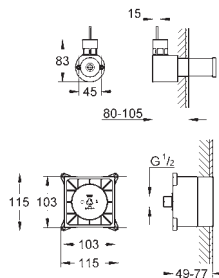

SHOWERS

29 074 000

chrome

381.00

**GROHE F-digital Deluxe
Rough-in set steam generator**

for use with steam module (36 362 000 or 27 934 000)

consisting of:

- 1 rough-in box for steam outlet (115 x 115 x 49-77 mm)
- 1 rough-in box for temperature sensor (58 x 83 x 80-105 mm)
- 1 cable extension temperature sensor, 5 m
- 1 cable extension steam generator, 5 m

26 374 000

chrome

1,050.00

GROHE F-digital Deluxe

Base unit box 4.0 Bluetooth F-Series 40" (BCU V4.0)

to control LightCurtain of Rainshower F-Series 40" AquaSymphony ceiling shower

additional light, sound and steam modules can be connected and controlled

consisting of:

- 2 plug connections, each for one pair of sound modules (36 360 000)
- 1 plug connection for one pair of light modules (36 359 000)
- 1 plug connection LightCurtain for Rainshower F-Series 40" AquaSymphony (26 373 000)
- 2 plug connections for steam module (36 362 000 or 36 368 000), including 1 connection for steam generator and 1 connection for temperature sensor
- 2 plug connections for power supply (per power supply max. 4 devices light/sound)
- 2 plug connections for Bluetooth unit (supply voltage and data line)

CE approved

must be accessible for service

optional: the base unit box can be placed into

extra equipment 36 367 000

component has to be ordered separately