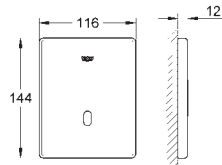

# GROHE ELECTRONIC ACTUATIONS FOR URINAL

Ref. No.

Colour

Price netto (€)

37 324 001  
37 324 SD1

chrome  
stainless steel

548.00  
546.00

**Tectron Skate**