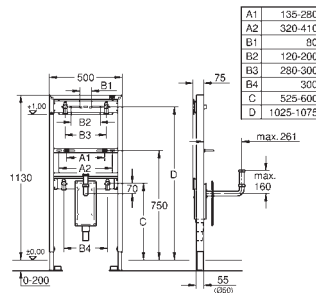

# GROHE RAPID SL FOR THE DISABLED

Ref. No.

Colour

Price netto (€)

38 625 001

chrome

290.00