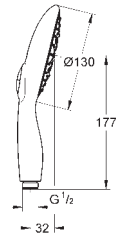

27 673 LS0 moon white 82.00

Power&Soul 130
Hand shower 4+ sprays, spray plate white
GROHE Rain O², Rain, Bokoma Spray, Jet
GROHE EcoJoy 9,5 l/min flow limiter
GROHE DreamSpray perfect spray pattern
GROHE One-click showering
spray selection via push of a button
GROHE StarLight chrome finish
SpeedClean anti-lime system
Inner WaterGuide for a longer life
universal mounting system, fitting all standard shower hoses
suitable for instantaneous heater
min. recommended pressure 1.0 bar