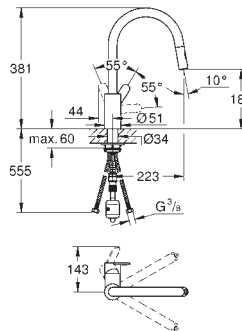

31 482 003

chrome

213.00

Eurostyle Cosmopolitan
Single-lever sink mixer 1/2"
high spout

single hole installation
GROHE StarLight chrome finish
GROHE SilkMove 35 mm ceramic cartridge
GROHE EasyDock guarantees easy retraction and smooth docking back to the starting position
GROHE Zero separated inner water ways - lead and nickel free
pull-out dual spray
diverter: laminar spray/SpeedClean shower jet
adjustable flow rate limiter
swivel tubular spout
swivel area 360°
protected against backflow
flexible connection hoses
rapid installation system