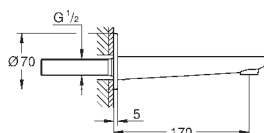

Lineare
Bath spout
wall mounted
GROHE StarLight chrome finish
mousseur
male thread 1/2"
projection 170 mm