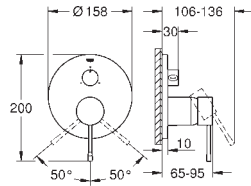

GROHE ESSENCE

Ref. No. Colour Price netto (€)

24 092 001	chrome	175.00
24 092 DC1	supersteel	245.00
24 092 ***	SPA colours	263.00

Essence
Single-lever mixer with 3-way diverter
set for final installation for
GROHE Rapido SmartBox 35 600 000
GROHE SilkMove 46 mm ceramic cartridge
GROHE StarLight chrome finish
wall escutcheon with **GROHE QuickFix** (covered
escutcheon- and shaft sealing, covered fixing)
metal escutcheon, retroactively 6° adjustable
metal lever
3-way diverter
flow performance:
outlet A = 27 l/min,
outlet B = 27 l/min,
outlet C = 27 l/min
without roughing-in-set

*** SPA colours:
● BE ● GL ● DA ● A0
● EN ● GN ● DL ● AL

35 600 000	chrome	68.00
GROHE Rapido SmartBox universal rough-in box for concealed installation