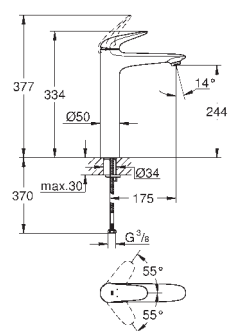

23 719 003 chrome 218.00
23 719 LS3 moon white/chrome 282.00

Eurostyle
Single-lever basin mixer 1/2"
XL-Size
single hole installation
solid metal lever
for free-standing basins
GROHE SilkMove 35 mm ceramic cartridge
with temperature limiter
GROHE StarLight chrome finish
GROHE EcoJoy mousseur 5.7 l/min
GROHE QuickFix rapid installation system
smooth body
flexible connection hoses