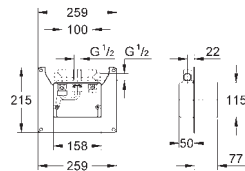

36 122 000

chrome

244.00

Contromix Surf
Concealed mounting box
(for 36 121/36 123)
without finishing trim set
wall mounting box with adhesive
flange for sealing the wall
installation from top or at the sides
stop valve and flush elbow