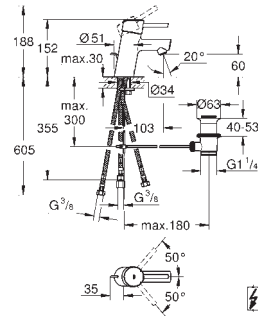

23 060 001 **chrome** **148.00**
Concetto
Single-lever basin mixer 1/2"
S-Size
single hole installation
metal lever
GROHE SilkMove 35 mm ceramic cartridge
adjustable flow rate limiter
GROHE StarLight chrome finish
GROHE QuickFix installation system
with centering support
flow straightener
pop-up waste set 1 1/4"
flexible connection hoses
for open water heater
optional temperature limiter ref. no. 46 375 000
acoustic group I in accordance with DIN 4109