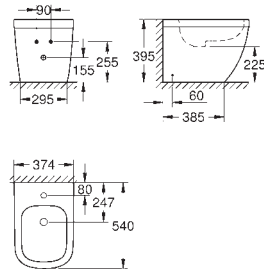

39 340 000
39 340 00H

alpine white
alpine white

141.00
173.00

**Euro Ceramic
Floor standing bidet**
1 hole punched
with overflow
including fixation set
sanitary ware
fully skirted with invisible fixation
optional: **PureGuard** anti scale coating and
anti bacterial glazing (00H)
12 pieces per pallet