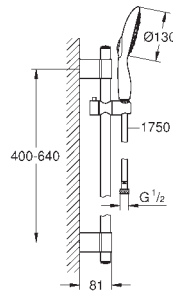

GROHE POWER&SOUL

Ref. No. Colour Price netto (€)

27 736 000 **chrome** 194.00

Power&Soul 130
Shower rail set 4+ sprays
consisting of:
Hand shower Power&Soul 130 (27 673 000)
shower rail, 600 mm (27 784 000)
with wall holders made of metal
Silverflex shower hose 1750 mm (28 388 000)
GROHE EcoJoy 9,5 l/min flow limiter
GROHE DreamSpray perfect spray pattern
GROHE StarLight chrome finish
GROHE QuickFix Plus adjustable distance between brackets
for adaption to existing drilling holes
SpeedClean anti-lime system
Inner WaterGuide for a longer life
Twistfree to prevent hose from twisting
suitable for instantaneous heater
min. recommended pressure 1.0 bar

27 738 000 **chrome** 199.00
ditto, 900 mm