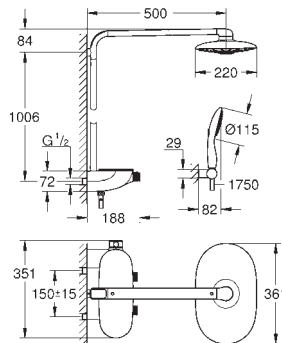

26 250 LS0

moon white

1,310.00

Rainshower System SmartControl 360 DUO Shower system with thermostat for wall mounting

consisting of:

horizontal 500 mm shower arm
exposed SmartControl thermostat
allows change between:
head shower Rainshower 360 DUO, spray plate white
GROHE PureRain/GROHE Rain O² spray* and TrioMassage
hand shower Power&Soul 115, spray plate white (27 671 LS0)
hand shower wall holder (27 055)
Silverflex shower hose 1750 mm (28 388 000)
minimum flow rate 10 l/min.

GROHE DreamSpray perfect spray pattern

GROHE StarLight chrome finish

GROHE CoolTouch no risk of scalding

GROHE TurboStat compact cartridge

with wax thermoelement

GROHE EcoJoy technology for less water and perfect flow

GROHE SafeStop at 38°C

GROHE SafeStop Plus optional temperature limiter at 43°C included

GROHE SmartControl push for ON-OFF, turn for

volume adjustment from EcoJoy to full flow

GROHE EasyReach shower tray

SpeedClean anti-lime system

Inner WaterGuide for a longer life

suitable for instantaneous heaters

from 18 kW/h

Twistfree to prevent hose from twisting

* to be decided at first installation; factory default

setting: GROHE PureRain

In case of a 160 cc thermostat you need to purchase one of the following wall fixation sets for installation: 125356, 125357