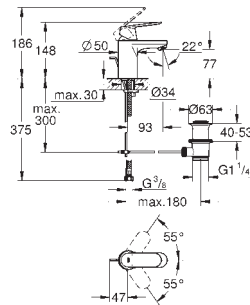

GROHE EUROSMART COSMOPOLITAN

Ref. No.

Colour

Price netto (€)

32 825 00E

chrome

111.00

Eurosmart Cosmopolitan
Single-lever basin mixer 1/2"
S-Size

single hole installation
metal lever

GROHE SilkMove 35 mm ceramic cartridge
adjustable flow rate limiter
adjustable minimum flow rate
approx. 2.5 l/min

temperature limiter
GROHE StarLight chrome finish
GROHE EcoJoy SpeedClean mousseur 5.7 l/min
GROHE QuickFix installation system
with centering support
pop-up waste set 1 1/4"
flexible connection hoses
min. recommended pressure 1.0 bar
acoustic group I in accordance with DIN 4109