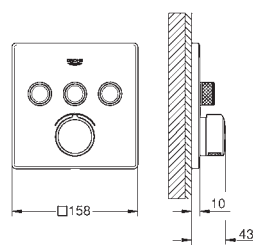

SmartControl
Concealed mixer with 3 valves
set for final installation for
GROHE Rapido SmartBox 35 600 000
metal wall escutcheon with **GROHE QuickFix**
(covered escutcheon and shaft sealing, covered
fixing), retroactively 6° adjustable
GROHE StarLight chrome finish
GROHE SmartControl push for ON-OFF, turn for
volume adjustment from EcoJoy to full flow
exchangeable symbols
cartridge for temperature mixing
multiple outlets can be run simultaneously
without roughing-in-set
flow performance:
outlet A = 22 l/min
outlet B = 26 l/min
outlet C = 22 l/min
outlet A + B = 31 l/min
outlet A + B + C = 34 l/min

35 600 000 chrome 68.00
GROHE Rapido SmartBox universal rough-in box for concealed installation