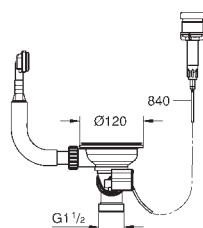

cut-out: 840 x 480 mm

drilling holes: 2 x 35 mm

drainer: automatic waste fitting

accessories included: automatic waste fitting,

waste kit, basket strainer waste, mounting set

40 953 000

chrome

\*