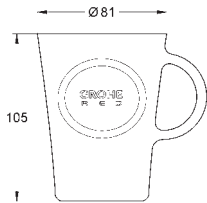

GROHE RED

Ref. No. Colour Price netto (€)

40 432 000 chrome 24.99

GROHE Red
Tea glasses (4 pieces)
heat proof glass with GROHE Red decor
dish washer safe
volume 250 ml