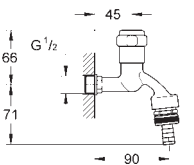

41 154 000 **chrome** **56.00**
Fitting combination 1/2"
wall mounted
with safety unit type HD (pipe ventilating valve combined with non-return valve)
grease chamber headpart 1/2" for closable hose connection
protected against backflow
GROHE StarLight chrome finish