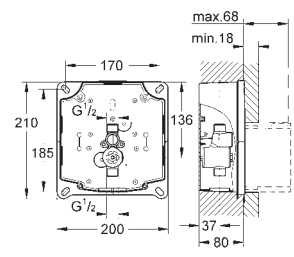

GROHE Rapido UMB

roughing-in set for urinal for manual actuation or Tectron infra-red electronic 6 V

water group with stop valve

flow pressure min 0.5 bar

operating pressure max 10 bar

flush aid

functional unit checked ex factory

water supply connections 1/2" outer thread

installation box with gasket

fixing points for dry cladding and masonry-in