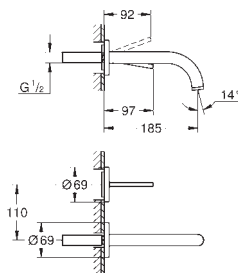

19 287 003	chrome	349.00
19 287 DC3	supersteel	488.00
19 287 GL3	cool sunrise	*
19 287 DA3	warm sunset	523.00
19 287 AL3	brushed hard graphite	558.00

Atrio
Two-hole basin mixer joystick
wall mounted
without concealed body
set for final installation for
23 429 000
GROHE FeatherControl Joystick cartridge
GROHE StarLight chrome finish
GROHE EcoJoy 5.7 l/min laminar mousseur
centre distance 110 mm
projection 185 mm