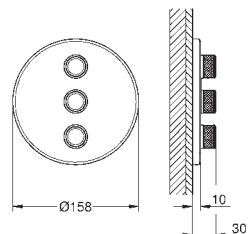

35 600 000	chrome	68.00
GROHE Rapido SmartBox universal rough-in box for concealed installation		

29 150 LS0	moon white	562.00

Grohtherm SmartControl

Thermostat for concealed installation with one valve

set for final installation for

GROHE Rapido SmartBox 35 600 000

metal wall escutcheon with **GROHE QuickFix**

(covered escutcheon and shaft sealing, covered

fixing), retroactively 6° adjustable

GROHE StarLight finish

GROHE SmartControl push for ON-OFF, turn for

volume adjustment from EcoJoy to full flow

exchangeable symbols

GROHE TurboStat compact cartridge

with wax thermoelement

GROHE SafeStop at 38°C

GROHE SafeStop Plus optional temperature limiter at 43°C or 46°C included

built-in non return valves and dirt strainers

cover plate in moon white acrylic glass

without roughing-in-set

flow performance:

outlet A (to external shut-off) = 34 l/min

outlet B/C = 29 l/min