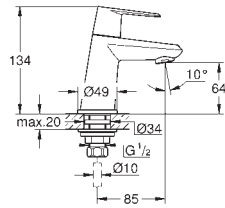

GROHE EURODISC COSMOPOLITAN

Ref. No. Colour Price netto (€)

23 051 002 **chrome** 94.00

Eurodisc Cosmopolitan
Pillar tap
XS-Size
single hole installation
metal lever
ceramic headpart 1/2", 90°
GROHE StarLight chrome finish
GROHE EcoJoy SpeedClean mousseur 5.7 l/min
union nut 1/2" x 10.5 mm
min. recommended pressure 1.0 bar
acoustic group I in accordance with DIN 4109