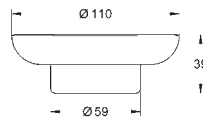

40 368 001 **chrome** **5.74**

Essentials Soap dish
material: glass
fits in the following holders:
Essentials (40 369)
Essentials Cube (40 508)
Bau Cosmopolitan (40 585)
Essentials Authentic (40 652)