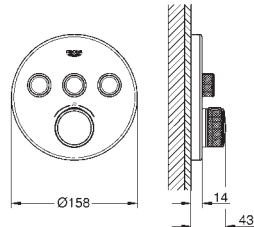

Grotherm SmartControl
Thermostat for concealed installation with 3 valves
set for final installation for
GROHE Rapido SmartBox 35 600 000
metal wall escutcheon with **GROHE QuickFix**
(covered escutcheon and shaft sealing, covered
fixing), retroactively 6° adjustable
GROHE StarLight finish
GROHE SmartControl push for ON-OFF, turn for
volume adjustment from EcoJoy to full flow, exchangeable symbols
GROHE TurboStat compact cartridge
with wax thermoelement
GROHE SafeStop at 38°C
GROHE SafeStop Plus optional temperature limiter at 43°C or 46°C included
built-in non return valves and dirt strainers
multiple outlets can be run simultaneously
cover plate in moon white acrylic glass
without roughing-in-set
flow performance:
outlet A = 23 l/min
outlet B = 27 l/min
outlet C = 23 l/min
outlet A + B = 33 l/min
outlet A + B + C = 36 l/min

35 600 000 chrome 68.00
GROHE Rapido SmartBox universal rough-in box for concealed installation

29 152 LS0 moon white 396.00