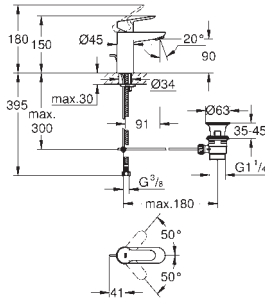

23 328 000 **chrome** **80.00**
BauEdge
Single-lever basin mixer 1/2"
S-Size
single hole installation
metal lever
GROHE Longlife 28 mm ceramic cartridge
GROHE StarLight chrome finish
GROHE EcoJoy mousseur 5.7 l/min
rapid installation system
plastic pop-up waste set 1 1/4"
flexible connection hoses
23 802 000 **chrome** **59.92**
ditto, with temperature limiter