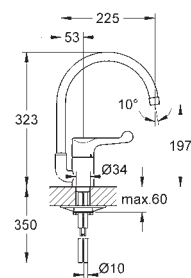

33 912 000

chrome

284.00

Euroeco Special
Single-lever sink mixer 1/2"
single hole installation
GROHE StarLight chrome finish
ceramic cartridge
adjustable flow rate limiter
adjustable temperature limiter
laminar flow straightener 9 l/min.
swivel tubular spout
metal lever
lever length 120 mm
temperature limiter
Attention: old product