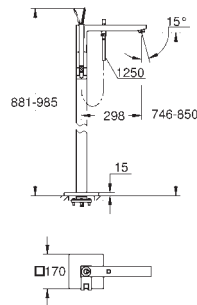

Eurocube Joy
Single-lever bath mixer 1/2", floor mounted

set for final installation for
45 984 001

- without roughing-in-set
- GROHE FeatherControl Joystick cartridge
- **GROHE StarLight** finish
- automatic diverter: bath/shower
- spout with mousseur
- hand shower Euphoria Cube+ 6.6 l/min
- Silverflex shower hose 1 250 mm (28 362)
- projection 298 mm
- integrated non-return valve in the shower outlet 1/2"
- with shower holder
- protected against backflow

45 984 001

chrome

444.00