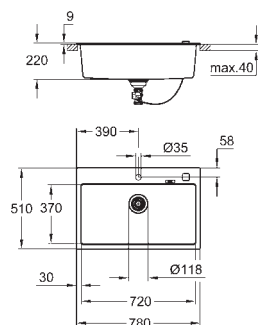

min. cabinet size: 600 mm

dimensions: 560 x 510 mm

1 bowl: 500 x 360 x 200 mm

**GROHE QuickFix** installation system

cut-out: 545 x 495 mm

drainer: automatic waste fitting

accessories included: automatic waste fitting,  
waste kit, basket strainer waste, mounting set