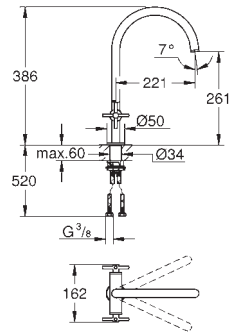

GROHE ATRIO

Ref. No.

Colour

Price netto (€)

30 362 000
30 362 DC0
30 362 AL0

chrome
supersteel
brushed hard graphite

471.00
613.00
707.00

Atrio

Sink mixer

C-spout

single hole installation

GROHE StarLight chrome finish

ceramic headparts 1/2", 90°

selectable swivel area : 0° / 150° / 360°

flexible connection hoses

rapid installation system

mousseur