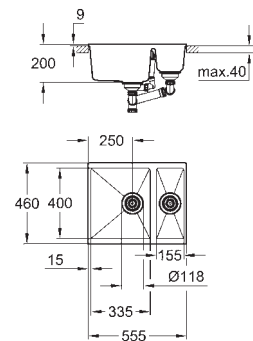

31 648 AT0
31 648 AP0

granite gray
granite black

*
*

K500

Composite sink

model: K500 60-C 55.5/46 1.5 rev
mounting type: standard built-in and undermount
material: quartz composite

GROHE Whisper

min. cabinet size: 600 mm
dimensions: 555 x 460 mm
1 bowl: 335 x 400 x 200 mm
0.5 bowl: 155 x 400 x 140 mm

GROHE QuickFix installation system

sink mountable left or right
cut-out: 525 x 400 mm
drainer: Ø 3.5"/90 mm basket strainer waste
optional automatic waste fitting
accessories included: waste kit, basket
strainer waste, mounting set