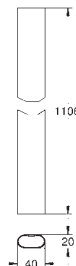

48 350 000

chrome

109.00

**Rainshower SmartControl
Shower system pipe for retrofitting**

metal
shower pipe for retrofitting
15 cm longer than
original shower system pipe
suitable for all Rainshower SmartControl shower systems
GROHE StarLight chrome finish

Note: longer pipe cannot be installed afterwards or rather
a mounted system cannot be modified to a longer pipe
useable with systems as of production date 04/2017, see TPI