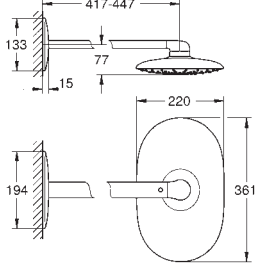

Ref. No.	Colour	Price netto (€)
	26 254 000 Rainshower 360 Duo Head shower set 450 mm, 2 sprays consisting of: head shower Rainshower 360 DUO, spray plate chrome 2 spray patterns: GROHE PureRain/GROHE Rain O² spray* and TrioMassage horizontal 450 mm shower arm GROHE DreamSpray perfect spray pattern GROHE StarLight chrome finish SpeedClean anti-lime system Inner WaterGuide for a longer life requires rough-in set 26 264 001 – to be ordered separately * to be decided at first installation; factory default setting: GROHE PureRain	chrome	595.00
	26 254 LS0 Rainshower 360 Duo Head shower set 450 mm, 2 sprays consisting of: head shower Rainshower 360 DUO, spray plate white 2 spray patterns: GROHE PureRain/GROHE Rain O² spray* and TrioMassage horizontal 450 mm shower arm GROHE DreamSpray perfect spray pattern GROHE StarLight chrome finish SpeedClean anti-lime system Inner WaterGuide for a longer life requires rough-in set 26 264 001 – to be ordered separately * to be decided at first installation; factory default setting: GROHE PureRain	moon white	543.00
	26 450 000 Rainshower 360 Mono Head shower set 450 mm, 1 spray consisting of: head shower Rainshower 360 MONO, spray plate chrome 1 spray: GROHE PureRain/GROHE Rain O² spray* horizontal 450 mm shower arm GROHE DreamSpray perfect spray pattern GROHE StarLight chrome finish SpeedClean anti-lime system Inner WaterGuide for a longer life requires rough-in set 26 264 001 – to be ordered separately * to be decided at first installation; factory default setting: GROHE PureRain	chrome	468.00
	26 450 LS0 Rainshower 360 Mono Head shower set 450 mm, 1 spray consisting of: head shower Rainshower 360 MONO, spray plate white 1 spray: GROHE PureRain/GROHE Rain O² spray* horizontal 450 mm shower arm GROHE DreamSpray perfect spray pattern GROHE StarLight chrome finish SpeedClean anti-lime system Inner WaterGuide for a longer life requires rough-in set 26 264 001 – to be ordered separately * to be decided at first installation; factory default setting: GROHE PureRain	moon white	471.00
	26 264 001 Rainshower 360 Rough-in box for head shower set 26 254 / 26 450 inlets and outlets 1/2" fixing points for back wall leakproof housing removable protection cover with installation information	chrome	97.00