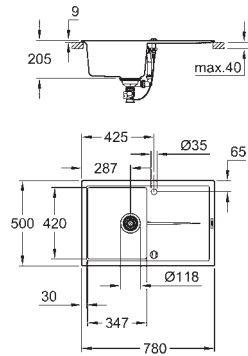

GROHE COMPOSITE SINKS

Ref. No.

Colour

Price netto (€)

31 639 AT0
31 639 AP0

granite gray
granite black

*
*

K400

Composite sink with drainer

model: K400 50-C 78/50 1.0 rev
mounting type: standard built-in
material: quartz composite

GROHE Whisper

min. cabinet size: 500 mm
dimensions: 780 x 500 mm
1 bowl: 347 x 440 x 205 mm

GROHE QuickFix installation system

sink mountable left or right
cut-out: 765 x 485 mm
drainer: automatic waste fitting
accessories included: automatic waste fitting,
waste kit, basket strainer waste, mounting set