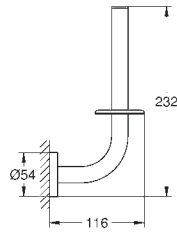

GROHE ESSENTIALS

Ref. No. Colour Price netto (€)

40 385 001	chrome	20.83
40 385 DC1	supersteel	29.16
40 385 ***	SPA colours	29.16

Essentials
Spare toilet paper holder
material: metal
wall mounted
concealed fastening
GROHE StarLight chrome finish