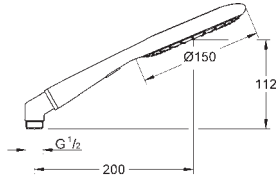

GROHE RAINSHOWER

Ref. No.

Colour

Price netto (€)

27 635 000

chrome/sheer marble

90.00

Rainshower Icon 150
Hand shower 2 sprays

Rain, SmartRain
eco function (reduction of flow rate)
metal elbow adapter for the combination of hand showers with shower hoses
GROHE EcoJoy technology for less water and perfect flow
GROHE CoolTouch
GROHE DreamSpray perfect spray pattern
GROHE StarLight chrome finish
SpeedClean anti-lime system
Inner WaterGuide for a longer life
universal mounting system, fitting all standard shower hoses
suitable for instantaneous heater