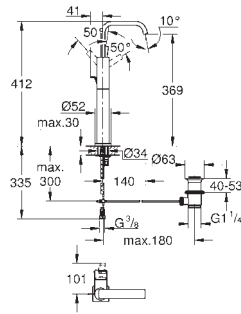

GROHE ALLURE

Ref. No. Colour Price netto (€)

32 249 000 chrome 890.00

Allure
Single-lever basin mixer 1/2"
XL-Size
single hole installation
for free-standing basins
GROHE SilkMove 28 mm ceramic cartridge
GROHE StarLight chrome finish
GROHE EcoJoy 6.0 l/min. flow limiter
rapid installation system
mousseur
U - spout
pop-up waste set 1 1/4"
flexible connection hoses