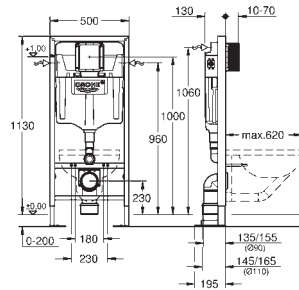

GROHE RAPID SL FREE-STANDING INSTALLATION

Ref. No.

Colour

Price netto (€)

38 584 001

chrome

408.00

Rapid SL

Element for WC, 1.13 m installation height with flushing cistern GD 2

for free-standing installation, for on-the-wall installations or studded walls
powder coated steel frame, self-supporting for dry-cladding, completely pre-assembled with fixed connections
lockable
fixing material
2 WC fixing bolts
fixing device for ceramic
WC ceramics with small bearing area (less than 205 mm) require additional accessory 38 779 000
distance of fixing bolts 180/230 mm
outlet bend $\varnothing$ 90 mm
depth adjustable
reducer $\varnothing$ 90/110 mm
inlet and outlet connecting set

flushing cistern GD 2, 6 - 9 l, containing following features:

adjustment ex factory 6 l and 3 l
pneumatic discharge valve offering 3 modes of operation: dual flush or start/stop or single flush
water supply from left/right or back
low noise (group I acc. to German Noise Specification)
insulated against condensation
1/2" water supply connection including integrated angle valve and push fit flexible hose union
no tools required for the installation
of the inspection shaft incl. protection during construction phase
for vertical or horizontal use

for on-the-wall installation please order wall brackets 38 558 00M (sold separately)
for mounting of small flush plates please order revision shaft 40 911 000 (sold separately)

38 340 001

chrome

235.00

Rapid SL

Element for WC, 1.13 m installation height with flushing cistern GD 2

for free-standing installation, for on-the-wall installations or studded walls
powder coated steel frame, self-supporting for dry-cladding, completely pre-assembled with fixed connections
lockable
fixing material
2 WC fixing bolts
fixing device for ceramic
distance of fixing bolts 180/230 mm
PVC outlet bend 100 mm
spacer $\varnothing$ 80 mm
inlet and outlet connecting set