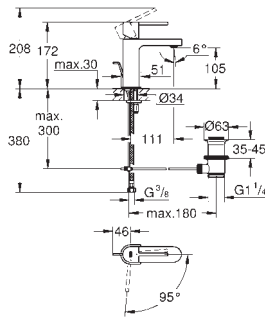

23 870 003 **chrome** **180.00**

Plus
Single-lever basin mixer 1/2"
S-Size
single hole installation
metal lever
GROHE SilkMove ES 28 mm ceramic cartridge
with energy saving function via cold start
with temperature limiter
GROHE StarLight chrome finish
GROHE EcoJoy SpeedClean mousseur 5.7 l/min
GROHE AquaGuide adjustable mousseur
GROHE QuickFix Plus installation system
pop-up waste set 1 1/4"
flexible connection hoses