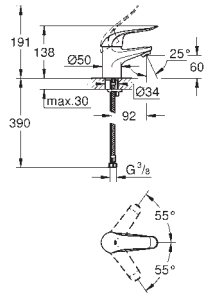

GROHE EUROECO SPECIAL

Ref. No. Colour Price netto (€)

32 762 000 chrome 120.00

Euroeco Special
Single-lever basin mixer 1/2"
single hole installation
smooth body
GROHE StarLight chrome finish
GROHE SilkMove 35 mm ceramic cartridge
GROHE EcoJoy technology for less water and perfect flow
adjustable flow rate limiter
adjustable temperature limiter
adjustable minimum flow rate
approx. 2.5 l/min
laminar flow straightener 9 l/min.
metal lever
lever length 120 mm
rapid installation system
flexible connection hoses

32 763 000 chrome 117.00
ditto, with pop-up waste set 1 1/4"

32 765 000 chrome 241.00