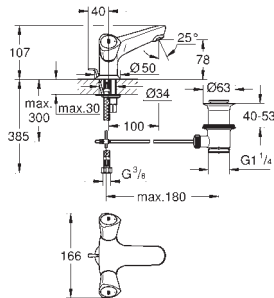

21 255 001 chrome 154.00

Costa S
One-hole basin mixer, 1/2"
metal handles
heat-insulated
screwable
Carbodur headpart
cast spout with mousseur
pop-up waste set 1 1/4"
flexible connection hoses
GROHE StarLight chrome finish