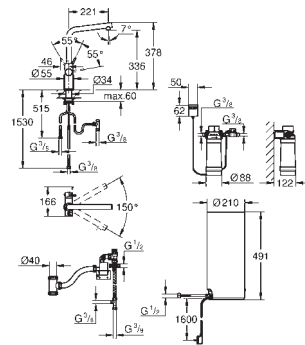

30 083 001	chrome	1,500.00
30 083 DC1	supersteel	1,670.00
30 083 DA1	warm sunset	*
30 083 DL1	brushed warm sunset	*
30 083 A01	hard graphite	*
30 083 AL1	brushed hard graphite	*

**GROHE Red Duo**  
**Faucet and M size boiler**  
 consisting of:  
**GROHE Red Duo single-lever sink mixer**  
**single hole installation**