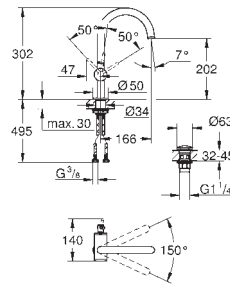

32 042 003	chrome	300.00
32 042 DC3	supersteel	488.00
32 042 GL3	cool sunrise	*
32 042 DA3	warm sunset	*
32 042 AL3	brushed hard graphite	558.00

Atrio
Single-lever basin mixer 1/2"
L-Size
single hole installation
GROHE SilkMove 28 mm ceramic cartridge
GROHE StarLight chrome finish
GROHE EcoJoy 5.7 l/min laminar mousseur
swivel tubular C-spout with mousseur
stop limiter
Push-open waste set 1 1/4"
flexible connection hoses