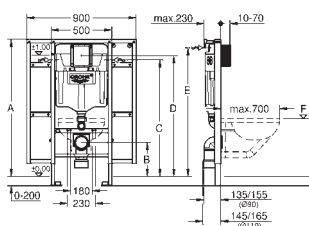

A	1060
B	230
C	910
D	950
E	1010
F	410

Rapid SL
Element for WC, 1.13 m installation height
with fixing element for back support and support rails
with flushing cistern GD 2
for the disabled
for WC bowls 70 cm projection
for on-the-wall installations or studded walls
powder coated steel frame, self-supporting
for dry-cladding, completely pre-assembled
with fixed connections
quick adjustment, lockable
fixing material
TÜV approved
2 WC fixing bolts
4 wall brackets
fixing device for ceramic
distance of fixing bolts 180/230 mm
PP outlet bend Ø 90 mm
depth adjustable
reducer Ø 90/110 mm
inlet and outlet connecting set

flushing cistern GD 2, 6 - 9 l, containing following features:
adjustment ex factory 6 l and 3 l
pneumatic discharge valve offering 3 modes of
operation: dual flush or start/stop or single flush
water supply from left/right or back
low noise (group I acc. to
German Noise Specification)
insulated against condensation
1/2" water supply connection including
integrated angle valve and push fit
flexible hose union
no tools required for the installation
of the inspection shaft incl. protection
during construction phase
for vertical or horizontal use

including wall brackets 38 558 00M for on-the-wall installation
for mounting of small flush plates please order
revision shaft 40 911 000 (sold separately)