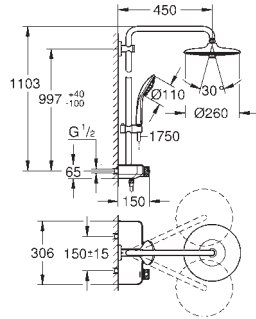

26 509 000

chrome

792.00

Euphoria SmartControl System 260 Mono Shower system with thermostat for wall mounting

consisting of:

horizontal 450 mm shower arm
upper bracket adjustable for minimal adaption to existing drilling holes
exposed SmartControl thermostat

allows change between:

head shower Euphoria 260 (26 455)

3 spray patterns:

Rain, SmartRain, Jet

with ball joint

rotation angle $\pm 15^\circ$

hand shower Euphoria 110 Massage, spray plate white (27 221 001)

3 spray patterns:

Rain, SmartRain, Massage

adjustable in height with gliding element

Silverflex shower hose 1750 mm (28 388 000)

GROHE DreamSpray perfect spray pattern

GROHE StarLight chrome finish

GROHE CoolTouch no risk of scalding

GROHE TurboStat compact cartridge

with wax thermosteement

GROHE EcoJoy technology for less water and perfect flow

- GROHE SafeStop at 38°C

GROHE SafeStop Plus optional temperature limiter at 43°C included

GROHE SmartControl push for ON-OFF, turn for

volume adjustment from EcoJoy to full flow

integrated **GROHE EasyReach** shower tray

SpeedClean anti-lime system

Inner WaterGuide for a longer life

Twistfree to prevent hose from twisting

suitable for instantaneous heaters

from 18 kW/h

minimum flow rate 7 l/min.

min. recommended pressure 1.0 bar

26 510 000

chrome

922.00