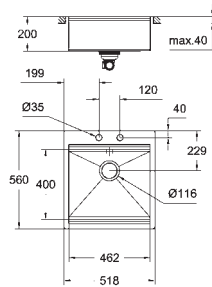

GROHE STAINLESS STEEL SINKS

Ref. No.

Colour

Price netto (€)

31 583 SD0

stainless steel

832.50

K800

Stainless steel sink

model: K800 60-S 51.8/56 1.0

mounting type: flush mount

material: stainless steel AISI 304 (V2A)

material thickness: 1 mm

GROHE StarLight finish

finish: satin finish

GROHE Whisper

min. cabinet size: 600 mm

dimensions: 518 x 560 mm

1 bowl: 462 x 400 x 200 mm

GROHE QuickFix installation system

drainer: automatic waste fitting

accessories included: automatic waste fitting, waste kit, basket strainer waste, mounting set