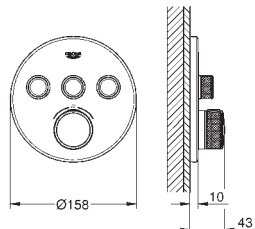

GROHE GROHTHERM SMARTCONTROL

Ref. No. Colour Price netto (€)

29 121 000	chrome	513.00
29 121 DC0	supersteel	690.00
29 121 AL0	brushed hard graphite	788.00

Grohtherm SmartControl

Thermostat for concealed installation with 3 valves

set for final installation for

GROHE Rapido SmartBox 35 600 000

metal wall escutcheon with **GROHE QuickFix**

(covered escutcheon and shaft sealing, covered

fixing), retroactively 6° adjustable

GROHE StarLight chrome finish

GROHE SmartControl push for ON-OFF, turn for

volume adjustment from EcoJoy to full flow, exchangeable symbols

GROHE TurboStat compact cartridge

with wax thermoelement

GROHE SafeStop at 38°C

GROHE SafeStop Plus optional temperature limiter at 43°C or 46°C included

built-in non return valves and dirt strainers

multiple outlets can be run simultaneously

without roughing-in-set

flow performance:

outlet A = 23 l/min

outlet B = 27 l/min

outlet C = 23 l/min

outlet A + B = 33 l/min

outlet A + B + C = 36 l/min

35 600 000	chrome	68.00
GROHE Rapido SmartBox universal rough-in box for concealed installation		

29 122 000	chrome	301.00
29 122 DC0	supersteel	391.00
29 122 EN0	brushed nickel	421.00
29 122 AL0	brushed hard graphite	481.00

Grohtherm SmartControl

Triple volume control trim

set for final installation for

GROHE Rapido SmartBox 35 600 000/35 601 000

metal wall escutcheon with **GROHE QuickFix**

(covered escutcheon and shaft sealing, covered

fixing), retroactively 6° adjustable

10 mm thin profile escutcheon

GROHE StarLight chrome finish

GROHE SmartControl push for ON-OFF, turn for

volume adjustment from EcoJoy to full flow, exchangeable symbols

multiple outlets can be run simultaneously

without roughing-in-set

flow performance:

outlet D = 28 l/min

outlet E = 28 l/min

outlet A = 28 l/min

outlet D+E+A = 65 l/min