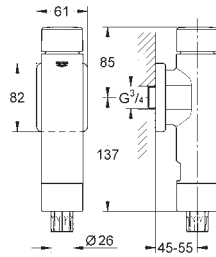

GROHE WC FLUSH VALVES

Ref. No. Colour Price netto (€)

37 347 000 chrome 218.00

Rondo A.S.
Flush valve for WC
3/4"
brass
GROHE StarLight chrome finish
for wash-down and wash-out bowls
control cap and connection to
plastic flush pipe
with flow rate adjustment
6 l flush
with escutcheon
flow pressure min 1.2 bar
operating pressure max 5 bar
low noise (group I acc. to
German Noise Specification)