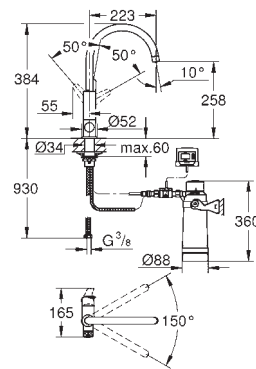

30 386 000

chrome

*

GROHE Blue Pure BauCurve Starter Kit

consisting of:

GROHE Blue single-lever sink mixer
with filter function

single hole installation

C-spout

separate handle for filtered water

headpart 1/2"

GROHE StarLight chrome finish

GROHE SilkMove 28 mm ceramic cartridge

swivel tubular spout

swivel area 360°

separate inner water ways for filtered

and non-filtered water

flexible connection hoses

GROHE Blue filter head

GROHE Blue Ultrasafe filter for bacteria filtration and premium taste

capacity 3000 l

flow meter for filter lifetime measurement including 2 x AA batteries