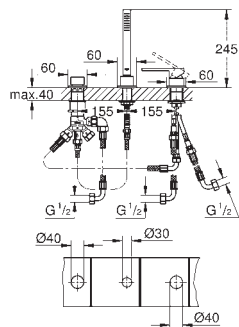

Plus
Three-hole single-lever bath combination
Three hole installation
GROHE SilkMove 35 mm ceramic cartridge
with temperature limiter
GROHE StarLight chrome finish
consisting of:
single lever mixer operating element
diverter bath/shower
without spout
Euphoria Cube hand shower 7.6 l/min
metal shower hose 2000 mm
flexible connection hoses
connection for shower hose
protected against backflow
can be used with 29 037 001
for combination with (28 990 / 28 991)
min. recommended pressure 1.0 bar