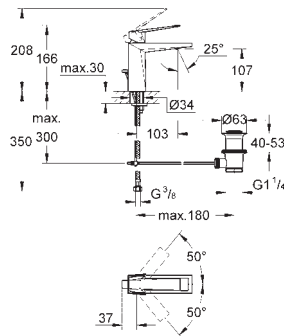

GROHE ALLURE BRILLIANT

Ref. No. Colour Price netto (€)

23 029 000	chrome	585.00
23 029 DC0	supersteel	*
23 029 A00	hard graphite	751.00
23 029 AL0	brushed hard graphite	801.00

Allure Brilliant
Single-lever basin mixer 1/2"
M-Size

single hole installation
GROHE SilkMove 28 mm ceramic cartridge
temperature limiter, GROHE StarLight chrome finish
GROHE EcoJoy 5.0 l/min. flow limiter
GROHE QuickFix installation system
spout with integrated mousseur
pop-up waste set 1 1/4"
flexible connection hoses
min. recommended pressure 1.0 bar

23 033 000	chrome	585.00
23 033 DC0	supersteel	*
23 033 A00	hard graphite	*
23 033 AL0	brushed hard graphite	*

ditto, smooth body