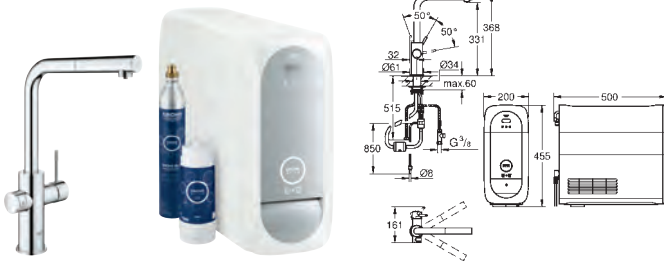

GROHE Blue filter S-Size, filter head with
flexible water hardness adjustment
for regions with water hardness of more than 9° dKH
for regions with water hardness below 9° dKH please
order activated carbon filter 40 547 001
GROHE Blue 425 g CO₂ bottle

System requirements

Apple

iPhone with iOS 9.0 or higher

System requirements

Android

smart phone with Android 4.3 or higher

Mobile devices and GROHE Ondus App*** are not included in delivery and have to be ordered separately via an authorised Apple store/store/iTunes or Google Play store.

* The Bluetooth word mark and logos are registered trademarks owned by Bluetooth SIG, Inc. and any use of such marks by Grohe AG is under license. Other trademarks and trade names are those of their respective owners.

** Apple, the Apple logo, iPod, iPod Touch, iPhone and iTunes are trademarks of Apple Inc., registered in the U.S. and other countries. Apple is not responsible for the function of this device or its compliance with safety and regulatory standards.

*** Available for free via iTunes app or Google Play store.

This product includes an article which is declared as a hazardous substance. Find more information in the safety data sheet. You can download the safety data at: www.grohe.com/safety-data-sheets/