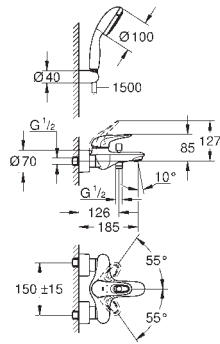

GROHE EUROSTYLE

Ref. No. Colour Price netto (€)

33 592 30A **chrome** **154.56**

Eurostyle
Single-lever bath mixer 1/2"
wall mounted
loop metal lever
GROHE SilkMove 35 mm ceramic cartridge
with temperature limiter
GROHE StarLight chrome finish
adjustable flow rate limiter
automatic diverter: bath/shower
mousseur
shower outlet 1/2" with integrated non-return valve
covered S-unions
metal wall escutcheons
protected against backflow
with shower set Tempesta
consisting of:
hand shower Tempesta 100, 2 sprays, 9.5 l/min (26 161)
wall shower holder (28 605)
Relexaflex hose 1500 mm 1/2" x 1/2" (28 151)