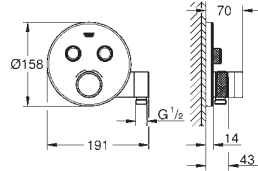

GROHE ATRIO

Ref. No. Colour Price netto (€)

29 120 000	chrome	565.00
29 120 DC0	supersteel	710.00
29 120 AL0	brushed hard graphite	874.00

Grohtherm SmartControl
Thermostat for concealed installation
with 2 valves and integrated shower holder
set for final installation for
GROHE Rapido SmartBox 35 600 000
metal wall escutcheon with **GROHE QuickFix**
(covered escutcheon and shaft sealing, covered
fixing), retroactively 6° adjustable
GROHE StarLight chrome finish
GROHE SmartControl push for ON-OFF, turn for
volume adjustment from EcoJoy to full flow, exchangeable symbols
GROHE TurboStat compact cartridge
with wax thermoelement
GROHE SafeStop at 38°C
GROHE SafeStop Plus optional temperature limiter at 43°C or 46°C included
built-in non return valves and dirt strainers
multiple outlets can be run simultaneously
integrated shower union with shower outlet 1/2"
without roughing-in-set
flow performance:
outlet B = 24 l/min
hand shower = 12 l/min

35 600 000	chrome	68.00
GROHE Rapido SmartBox universal rough-in box for concealed installation		

29 121 000	chrome	513.00
29 121 DC0	supersteel	690.00
29 121 AL0	brushed hard graphite	788.00