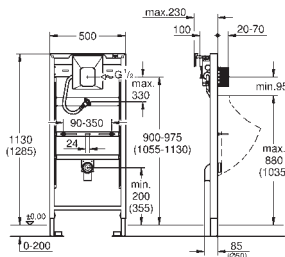

Rapid SL

Element for urinal with infra-red electronic with GROHE Rapido U

1.13 and 1.30 m installation height for manual actuation or Tectron infra-red electronic 6 V or 230 V

for on-the-wall installations or studded walls
powder coated steel frame, self-supporting
for dry-cladding, completely pre-assembled
height adjustable fitting connections
quick adjustment, lockable
fixing material
TÜV approved
HT-outlet bend Ø 50 mm
inlet connection and inlet connecting set
fixing bolts M8, with fixing device for the ceramic
water group with stop valve
flow pressure min 0.5 bar
operating pressure max 10 bar
flush aid
functional unit checked ex factory
water supply connections 1/2" outer thread
connecting box for mains supply 230 V
installation box with gasket
Shortable inspection shaft incl. protection
during construction phase for sets for final
installation with dimensions 116 x 144 mm
including wall brackets 38 558 00M for on-the-wall installation

39 376 000

chrome

262.00