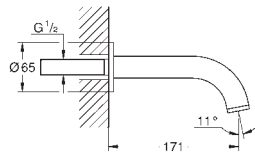

13 139 003 **chrome** **209.00**
13 139 DC3 **supersteel** **293.00**
13 139 GL3 **cool sunrise** *****
13 139 DA3 **warm sunset** *****
13 139 AL3 **brushed hard graphite** **335.00**

Atrio
Bath spout
wall mounted
GROHE StarLight chrome finish
mousseur
projection 171 mm
min. recommended pressure 1.0 bar