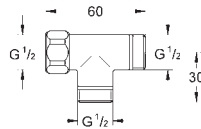

28 874 000 chrome 52.00

T connection, 1/2"
for connection to shower and bath/shower- mixer
union nut 1/2"
2 connections 1/2" for the shower hose or drain valves
GROHE StarLight chrome finish