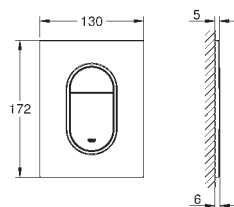

37 624 000 **chrome** **82.00**

Arena Cosmopolitan S
Wall plate
for dual flush or start & stop actuation
for pneumatic discharge valve AV1
GD 2 cistern
vertical installation
130 x 172 mm
made of ABS
GROHE StarLight chrome finish
GROHE EcoJoy technology for less water and perfect flow
flush plate with magnetic holder
and fixing brackets included
small shaft 40 911 000 sold separately