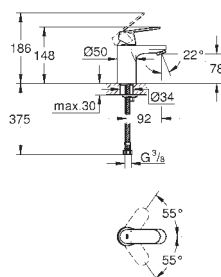

32 824 000

chrome

105.00

Eurosmart Cosmopolitan
Single-lever basin mixer 1/2"
S-Size

single hole installation
metal lever

GROHE SilkMove 35 mm ceramic cartridge
adjustable flow rate limiter
adjustable minimum flow rate
approx. 2.5 l/min

GROHE StarLight chrome finish
GROHE QuickFix installation system
with centering support
mousseur
smooth body
flexible connection hoses
optional temperature limiter ref. no. 46 375 000
acoustic group I in accordance with DIN 4109