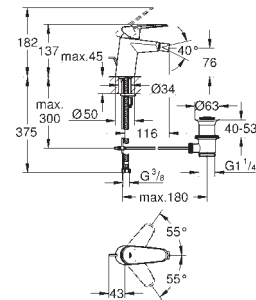

33 244 002 chrome 160.00

Eurodisc Cosmopolitan
Single-lever bidet mixer 1/2"
S-Size
metal lever
single hole installation
GROHE SilkMove 35 mm ceramic cartridge
adjustable flow rate limiter
adjustable minimum flow rate
approx. 2.5 l/min
GROHE StarLight chrome finish
GROHE QuickFixPlus installation system with centering support
ball-joint mousseur
pop-up waste set 1 1/4"
flexible connection hoses
min. recommended pressure 1.0 bar
optional temperature limiter ref. no. 46 375 000
acoustic group I in accordance with DIN 4109