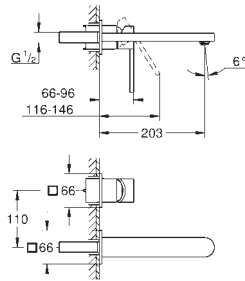

29 306 003 **chrome** **235.00**

Plus
Two-hole basin mixer
L-Size
wall mounted
set for final installation for
23 200 000
without concealed body
metal escutcheon
metal lever
GROHE StarLight chrome finish
GROHE EcoJoy SpeedClean mousseur 5.7 l/min
GROHE AquaGuide adjustable mousseur
centre distance 110 mm
projection 203 mm
min. recommended pressure 1.0 bar