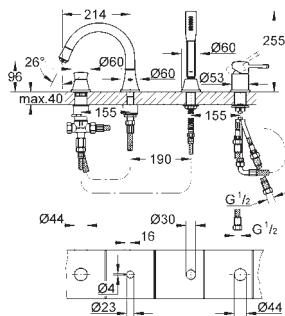

19 936 000	chrome	1,060.00
19 936 IGO	chrome/gold	1,250.00
19 936 GL0	cool sunrise	1,440.00
19 936 DAO	warm sunset	1,440.00
19 936 A00	hard graphite	1,440.00
19 936 AL0	brushed hard graphite	1,350.00

Grandera
4-hole single-lever bath combination
GROHE SilkMove 46 mm ceramic cartridge
GROHE StarLight chrome finish
consisting of:
pre-assembled spout fixing
single lever mixer operating element
bath spout with mousseur and diverter bath/shower
Grandera hand shower 7,6 l
metal shower hose 1500 mm
flexible connection hoses
connection for shower hose
protected against backflow
can be used with 29 037 000
min. recommended pressure 1.0 bar