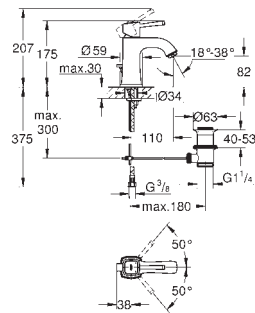

GROHE GRANDERA

Ref. No. Colour Price netto (€)

23 303 000	chrome	354.00
23 303 IGO	chrome/gold	458.00
23 303 GLO	cool sunrise	432.00
23 303 DA0	warm sunset	469.00
23 303 A00	hard graphite	437.00
23 303 AL0	brushed hard graphite	500.00

Grandera
Single-lever basin mixer 1/2"
M-Size
single hole installation
GROHE SilkMove 28 mm ceramic cartridge
temperature limiter
GROHE StarLight chrome finish
GROHE EcoJoy technology for less water and perfect flow
GROHE QuickFix installation system
GROHE AquaGuide adjustable mousseur 5.7 l/min
pop-up waste set 1 1/4"
flexible connection hoses
min. recommended pressure 1.0 bar