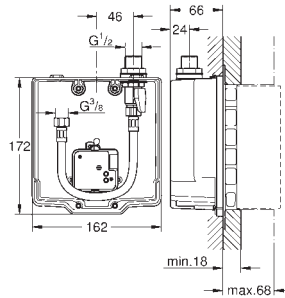

Euroeco Cosmopolitan E
Concealed mounting box
wall installation
for installation with pre-mixed or cold water
suitable for IR-sets for final installation
stop valve
connection housing for power supply
suitable for
36 273 000, 36 335 SD0, 36 334 SD0, 36 411 000

36 336 000 chrome 307.00