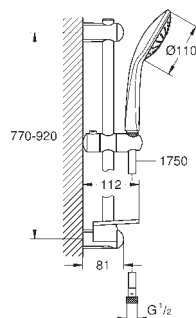

27 267 001

chrome

92.00

**Euphoria 110 Mono
Shower rail set 1 spray**

consisting of:
hand shower Mono (27 265 000)
Silverflex shower hose 1750 mm (28 388 000)
GROHE EasyReach tray (27 596)
GROHE DreamSpray perfect spray pattern
GROHE StarLight chrome finish
GROHE QuickFix (upper bracket adjustable for adaption to existing drilling holes)
SpeedClean anti-lime system
Inner WaterGuide for a longer life
Twistfree to prevent hose from twisting
suitable for instantaneous heater
min. recommended pressure 1.0 bar