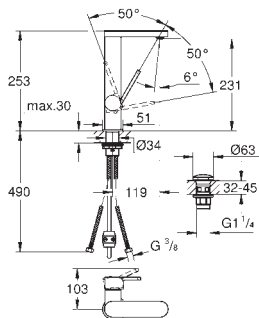

23 844 003

chrome

293.00

Plus
Single-lever basin mixer 1/2"
L-Size
single hole installation
metal lever
GROHE SilkMove 28 mm ceramic cartridge
with temperature limiter
GROHE StarLight chrome finish
GROHE EcoJoy SpeedClean mousseur 5.7 l/min
GROHE AquaGuide adjustable mousseur
rapid installation system
pull out spout
GROHE EasyDock guarantees easy retraction and
smooth docking back to the starting position
smooth body with push-open pop-up waste set 1 1/4"
flexible connection hoses