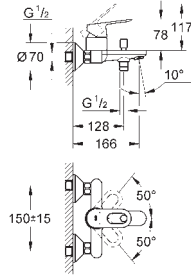

Ref. No.

Colour

Price netto (€)

23 341 000

chrome

98.00

BauLoop

Single-lever bath mixer 1/2"

wall mounted
metal lever
GROHE Longlife 46 mm ceramic cartridge
GROHE StarLight chrome finish
adjustable flow rate limiter
automatic diverter: bath/shower
spout with mousseur
shower bottom outlet 1/2"
with integrated non return-valve
S-unions
metal wall escutcheon
protected against backflow
optional temperature limiter ref. no. 46 308 000