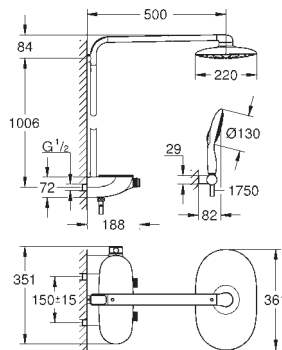

26 361 LS0

moon white

1,190.00

Rainshower System SmartControl 360 MONO Shower system with thermostat for wall mounting

consisting of:

horizontal 500 mm shower arm
exposed SmartControl thermostat
allows change between:
head shower Rainshower 360 MONO, spray plate white
GROHE PureRain/GROHE Rain O² spray*
Power&Soul 130 hand shower, spray plate white (27 673 LS0)
hand shower wall holder (27 055)
Silverflex shower hose 1750 mm (28 388 000)
minimum flow rate 10 l/min.

GROHE DreamSpray perfect spray pattern

GROHE StarLight chrome finish

GROHE CoolTouch no risk of scalding

GROHE TurboStat compact cartridge

with wax thermoelement

GROHE EcoJoy technology for less water and perfect flow

GROHE SafeStop at 38°C

GROHE SafeStop Plus optional temperature limiter at 43°C included

GROHE SmartControl push for ON-OFF, turn for

volume adjustment from EcoJoy to full flow

GROHE EasyReach shower tray

SpeedClean anti-lime system

Inner WaterGuide for a longer life

suitable for instantaneous heaters

from 18 kW/h

Twistfree to prevent hose from twisting

* to be decided at first installation; factory default

setting: GROHE PureRain