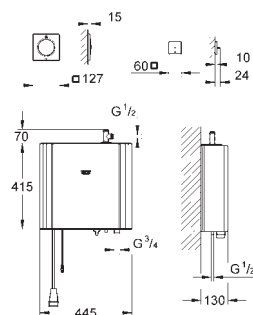

**GROHE F-digital Deluxe
Steam generator 6.6 kW
with steam outlet and temperature sensor**
consisting of:
steam generator
415 x 445 x 130 mm
suitable for steam rooms up to 17 m³
supply voltage 400 V 3L+N+PE AC, 50 Hz
power 6.6 kW
water inlet 3/4"
operating pressure 1 – 5 bar (above pressure reducer)
automatic emptying
water outlet 1/2"
steam temperature: max. 55° C
steam outlet 1/2"
type of protection IP 23
CE approved
with connecting plug
steam outlet module with indentation for fragranced oil
127 x 127 mm
connection thread 1/2"
temperature sensor module
60 x 60 x 12 mm
SpeedClean anti-lime system
GROHE StarLight chrome finish
requires rough-in set (29 074 000), F-digital Deluxe base unit
box (26 374 000 or 36 397 000), Bluetooth unit (36 371 000)
and various cable connections – all to be ordered separately
due to installation situation
For detailed planning and product information please
contact your local GROHE Customer Service.