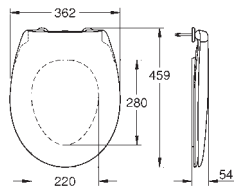

GROHE BAU CERAMIC

Ref. No. Colour Price netto (€)

39 492 000 **alpine white** **30.00**
Bau Ceramic WC seat
with lid
quick release function
detachable
material: Duroplast
including fixation set
126 pieces per pallet