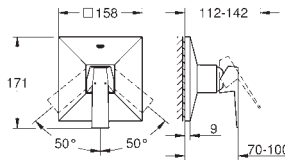

<b>23 117 000</b>	<b>chrome</b>	<b>664.00</b>
<b>23 117 DC0</b>	<b>supersteel</b>	*
<b>23 117 A00</b>	<b>hard graphite</b>	*
<b>23 117 AL0</b>	<b>brushed hard graphite</b>	*
<b>Allure Brilliant</b>		
<b>Single-lever bidet mixer 1/2"</b>		
<b>M-Size</b>		
single hole installation <b>GROHE SilkMove</b> 28 mm ceramic cartridge temperature limiter <b>GROHE StarLight</b> chrome finish <b>GROHE QuickFix</b> installation system ball-joint mousseur pop-up waste set 1 1/4" flexible connection hoses		