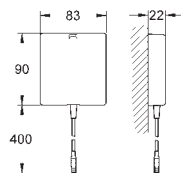

Switch-mode power supply
for one eye infra-red wash basin mixer
switch-mode power supply with operating
voltage 100-230 V AC, 50 - 60 Hz
for concealed socket with cover and strain relief