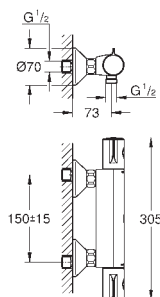

GROHE GROHTHERM 800

Ref. No.

Colour

Price netto (€)

34 558 000

chrome

188.00

Grotherm 800
Thermostatic shower mixer 1/2"
wall mounted
GROHE StarLight chrome finish
GROHE SafeStop at 38°C
GROHE SafeStop Plus optional temperature limiter at 43°C included
GROHE TurboStat compact cartridge
with wax thermoelement
integrated mixed water shut off
volume handle with **GROHE EcoButton** (economy button with individually adjustable economy stop)
ceramic headpart 1/2", 180°
shower bottom outlet 1/2"
dirt strainers
built-in non return valves
protected against backflow
S-unions
metal escutcheon
min. recommended pressure 1.0 bar
GROHE EcoJoy technology for less water and perfect flow

34 567 000

chrome

244.00