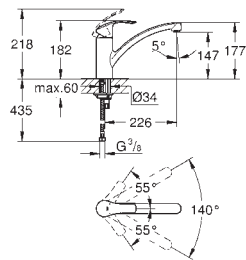

33 281 002 chrome 116.00
33 281 DC2 supersteel 126.00

Eurosmart
Single-lever sink mixer 1/2"
low spout
single hole installation
GROHE StarLight finish
GROHE SilkMove 35 mm ceramic cartridge
integrated temperature limiter
adjustable flow rate limiter
swivel cast spout
swivel area 140°
separate inner water ways – lead and nickel free
mousseur with coin slot for tool free replacement
flexible connection hoses
rapid installation system
min. recommended pressure 1.0 bar

33 281 20E chrome 97.00
ditto, with GROHE EcoJoy 5.7 l/min. flow limiter