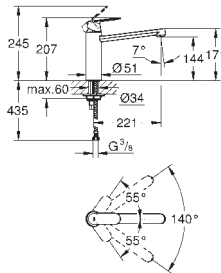

32 843 20E  
ditto, with GROHE Ecojoy

chrome

142.00

31 481 001

chrome

206.00

**Eurosmart Cosmopolitan**  
**Single-lever sink mixer 1/2"**

high spout  
single hole installation  
GROHE StarLight chrome finish  
GROHE SilkMove 35 mm ceramic cartridge  
GROHE EasyDock guarantees easy retraction and smooth docking back to the starting position  
GROHE Zero separated inner water ways - lead and nickel free  
pull-out dual spray  
diverter: laminar spray/SpeedClean shower jet  
adjustable flow rate limiter  
swivel tubular spout  
swivel area 360°  
protected against backflow  
flexible connection hoses  
rapid installation system