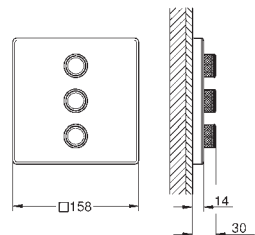

chrome

68.00

**GROHE Rapido SmartBox universal rough-in box for concealed installation**

29 158 LS0

moon white

396.00