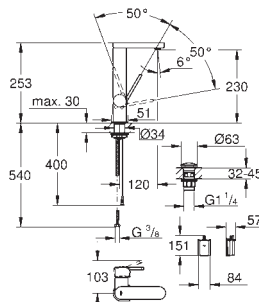

23 850 003

chrome

*

Plus
Single-lever basin mixer 1/2" with temperature display
L-Size

LED water temperature display
single hole installation
metal lever
6 V alkaline mono battery, 4 x mono cell
external battery
GROHE SilkMove 28 mm ceramic cartridge
with temperature limiter
GROHE StarLight chrome finish
GROHE EcoJoy SpeedClean mousseur 5.7 l/min
GROHE AquaGuide adjustable mousseur
rapid installation system
swivel spout with easy docking
swivel area 90°
smooth body with push-open pop-up waste set 1 1/4"
flexible connection hoses