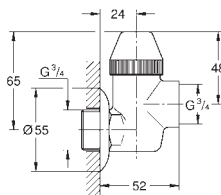

37 636 000 chrome 137.00

Stop valve
3/4"
exposed installation
with inside lying spindle
escutcheon
for roughing-in set for concealed installation
GROHE StarLight chrome finish