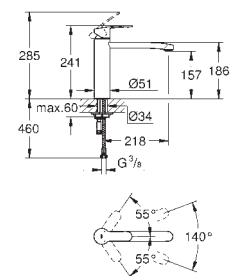

31 124 002

chrome

211.00

Eurostyle Cosmopolitan
Single-lever sink mixer 1/2"
medium spout

single hole installation
GROHE StarLight finish
GROHE SilkMove 35 mm ceramic cartridge
mousseur
adjustable flow rate limiter
swivel tubular spout
swivel area 140°
flexible connection hoses
rapid installation system