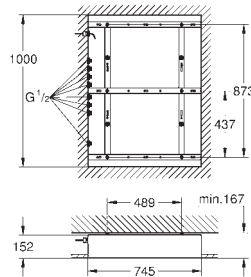

26 376 001 chrome 1,860.00

Rainshower F-Series 40"
Roughing-in set
for use with Rainshower F-Series 40" AquaSymphony ceiling shower
1000 mm x 745 mm x 152 mm
min. installation depth: 167 mm
waterways: brass
1/2" connections

The ceiling construction must be appropriate for the static requirement of the product (total product weight > 70 kg). Ceiling shower has to be controlled by 8 outlets + 1 hand shower outlet and the performance of the waste must be of sufficient size (> 100 l/min). For detailed planning please see separate planning & installation guide before start.