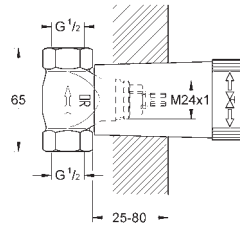

29 811 000 **chrome** **27.00**

Concealed valve 1/2"
preassembled ceramic headpart 1/2"
180°
threaded union 1/2"
installation depth adjustable
25 - 80 mm
DR-brass