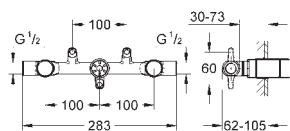

32 706 000 chrome 229.00

Two-handle basin mixer
concealed body, 1/2"
for 3-hole wash-basin mixer
wall installation
without finishing trim set
installation depth 30 - 75 mm
DR-brass
installation device