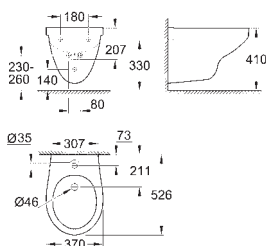

**39 493 000** **alpine white** **54.00**  
**Bau Ceramic WC seat soft close**  
 with lid  
 quick release function  
 detachable  
 material: Duroplast  
 including fixation set  
**126 pieces per pallet**