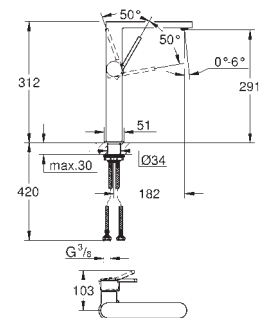

32 618 003

chrome

280.00

Plus
Single-lever basin mixer 1/2"
XL-Size
single hole installation
metal lever
for free-standing basins
GROHE SilkMove 28 mm ceramic cartridge
with temperature limiter
GROHE StarLight chrome finish
GROHE EcoJoy SpeedClean mousseur 5.7 l/min
GROHE AquaGuide adjustable mousseur
rapid installation system
smooth body
flexible connection hoses