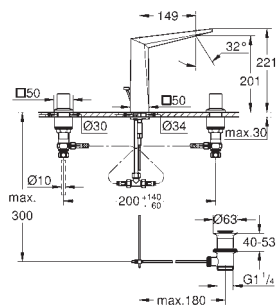

20 344 000	chrome	817.00
20 344 DC0	supersteel	*
20 344 A00	hard graphite	1,020.00
20 344 AL0	brushed hard graphite	968.00

Allure Brilliant
Three-hole basin mixer 1/2"
M-Size

ceramic headparts 1/2", 90°
GROHE StarLight chrome finish
GROHE EcoJoy 5.0 l/min. flow limiter
spout with integrated mousseur
pop-up waste set 1 1/4"
pressure-proof, flexible connection hoses
between spout and side valves
min. recommended pressure 1.0 bar