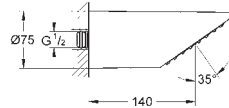

\*\*\* SPA colours:

- BE ● GL ● DA ● A0
- EN ● GN ● DL ● AL

28 348 000 chrome 235.00

**Sena**  
**Wall holder set 1 spray**  
metal  
consisting of:  
hand shower Sena (28 034 000)  
wall shower holder (28 690)  
shower hose (28 151 000)  
**GROHE DreamSpray** perfect spray pattern  
**GROHE StarLight** chrome finish  
**SpeedClean** anti-lime system  
**Inner WaterGuide** for a longer life  
min. recommended pressure 1.0 bar