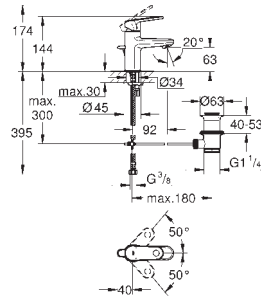

Ref. No.

Colour

Price netto (€)

33 156 002

chrome

188.00

Europlus
Single-lever basin mixer 1/2"
XS-Size
single hole installation
metal lever
GROHE SilkMove 28 mm ceramic cartridge
GROHE StarLight chrome finish
rapid installation system
adjustable mousseur
pop-up waste set 1 1/4"
flexible connection hoses