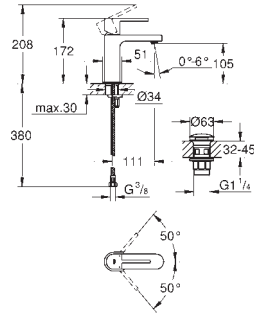

Ref. No. Colour Price netto (€)

33 163 003 **chrome** **180.00**

Plus
Single-lever basin mixer 1/2"
S-Size
single hole installation
metal lever
GROHE SilkMove 28 mm ceramic cartridge
with temperature limiter
GROHE StarLight chrome finish
GROHE EcoJoy SpeedClean mousseur 5.7 l/min
GROHE AquaGuide adjustable mousseur
GROHE QuickFix Plus installation system
smooth body with push-open pop-up waste set 1 1/4"
flexible connection hoses