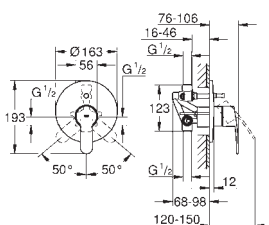

Eurostyle Cosmopolitan
Single-lever bath mixer 1/2"
wall installation

GROHE SilkMove 46 mm ceramic cartridge
GROHE StarLight chrome finish

consisting of:
set for final installation
concealed body
33 963 000
adjustable flow rate limiter
adjustable minimum flow rate
approx. 2.5 l/min
metal lever
escutcheon- and shaft-sealing
metal escutcheon
screwed
optional temperature limiter

13 276 002

chrome

102.00