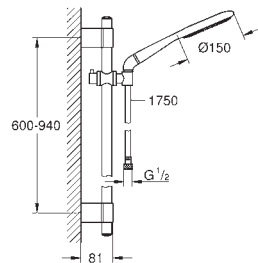

27 277 001

chrome

201.00

Rainshower Icon 150
Shower rail set 2 sprays

consisting of:
hand shower Icon 150 (27 276 000)
shower rail, 900 mm (28 819)
with wall holders made of metal
Silverflex shower hose 1750 mm (28 388 000)
elbow adapter for the combination of hand showers with shower sets
GROHE DreamSpray perfect spray pattern
GROHE StarLight chrome finish
GROHE QuickFix Plus adjustable distance between brackets for adaption to existing drilling holes
SpeedClean anti-lime system
Inner WaterGuide for a longer life
Twistfree to prevent hose from twisting
suitable for instantaneous heater