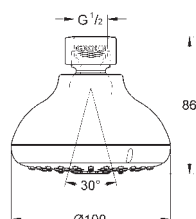

GROHE TEMPESTA

Ref. No. Colour Price netto (€)

27 606 001 chrome 43.00

Tempesta 100
Head shower 4 sprays
GROHE Rain O², Rain, Massage, Jet
ball joint ± 15° rotatable
connection thread 1/2"
GROHE EcoJoy 9,5 l/min flow limiter
GROHE DreamSpray perfect spray pattern
GROHE StarLight chrome finish
SpeedClean anti-lime system
Inner WaterGuide for a longer life
suitable for instantaneous heater
min. recommended pressure 1.0 bar