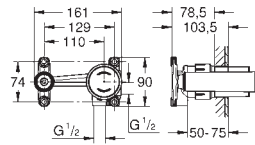

GROHE EURODISC JOY

Ref. No. Colour Price netto (€)

23 429 000 **chrome** **237.00**

Joystick mixer 1/2", concealed body
for 2-hole basin mixers
without finishing trim set
GROHE FeatherControl Joystick cartridge
wall installation
installation device
DR-brass