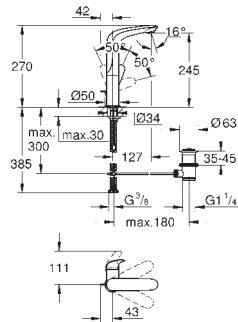

23 718 003 chrome 175.00
23 718 LS3 moon white/chrome 229.00

Eurostyle
Single-lever basin mixer 1/2"
L-Size
single hole installation
solid metal lever
with temperature limiter
GROHE StarLight chrome finish
GROHE EcoJoy mousseur 5.7 l/min
GROHE QuickFix rapid installation system
swivel cast spout
swivel area 360°
pop-up waste set 1 1/4"