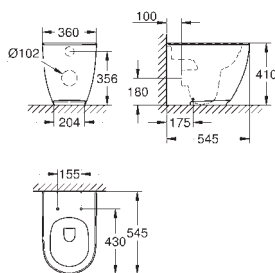

39 573 00H

alpine white

255.00

Essence
Floor standing back to wall WC
universal trap for horizontal and vertical outlet
back to wall
for concealed cistern
rimless
flush volume 3/4.5 l
including fixation set
sanitary ware
fully skirted with invisible fixation
PureGuard anti scale coating and anti bacterial glazing
8 pieces per pallet

CERAMICS