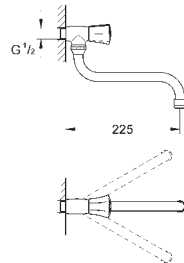

30 484 001

chrome

53.00

**Costa L**  
**Bibtap 1/2"**  
wall mounted  
metal handle  
heat-insulated  
marking: blue  
**GROHE StarLight** finish  
mousseur  
Longlife-headparts  
swivel tubular spout  
swivel area 360°  
projection 200 mm