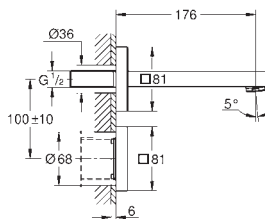

36 442 000

chrome

711.00

**Eurocube E
Infra-red electronic wall basin tap without mixing device**

with infrared sensor for bi-directional communication
for monitoring, configuration and service purpose
for cold or premixed water
with transformer 100-230 V AC, 50-60 Hz, 6 V DC

laminar spray regulator 5.7 l/min
7 pre-set programs:
auto flush
thermal disinfection
cleaning mode
additional functions and precise settings
by remote control 36 407
set for final installation
for use with Rapid SL 38 748 002 or roughing-in set 36 264 001
CE approved
acoustic group I in accordance with DIN 4109
min. recommended pressure 1.0 bar