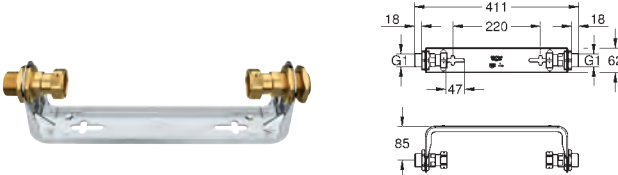

22 500 LNO white 415.83

**GROHE Sense Guard Smart water controller**  
**for wireless LAN, mains powered, 230 V**

for single-family houses  
 detects pipe breaks, micro leaks, frost risk and unusual water flow  
 automatic, manual or remote shut off function to limit water damage  
 senses flow rate, water pressure and system temperature  
 tracks water consumption  
 receive notifications and customize settings via GROHE Ondus App  
 status indication via LED light, buzzer and push notifications  
 wireless LAN 2.4 GHz, WPA/WPA2 protected  
 for horizontal or vertical installation right downstream the water meter  
 use of wall mounting set 22 501 000 with G1" connection recommended, sold separately  
 including R3/4" mounting nuts, extendable power cable 0.7 m, plug type C  
 acoustic group I in accordance with DIN 4109  
 to be installed on cold water pipes only  
 CE approved  
 Made in Germany

22 521 LNO white 16.66

**GROHE Sense Guard Power extension cable**  
 cable length 3 m

22 501 000 chrome 66.66

**GROHE Sense Guard Wall mounting set**  
 for installation on the wall  
 easy and stable installation  
 mounting nuts with G1" connection  
 for use with 22 500 LNO, 22 502 LNO, 22 503 LNO, 22 513 LNO, 22 517 LNO