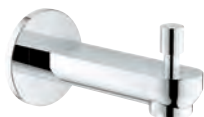

Eurosmart Cosmopolitan

Bath spout

wall mounted

GROHE StarLight chrome finish

mousseur

automatic diverter: bath/shower

male thread 1/2"

projection 170 mm