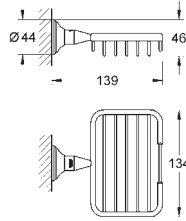

GROHE ESSENTIALS AUTHENTIC

Ref. No.

Colour

Price netto (€)

40 659 001
40 659 EN1

chrome
brushed nickel

37.08
48.33

Essentials Authentic
Filling basket, small
material: metal
concealed fastening
GROHE StarLight chrome finish