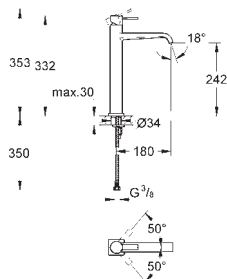

23 403 000 chrome 733.00

Allure
Single-lever basin mixer 1/2"
XL-Size
single hole installation
metal lever
for free-standing basins
GROHE SilkMove 28 mm ceramic cartridge
GROHE StarLight chrome finish
GROHE EcoJoy 6.0 l/min. flow limiter
GROHE QuickFix Plus installation system
smooth body
projection 180 mm
flexible connection hoses
temperature limiter
min. recommended pressure 1.0 bar