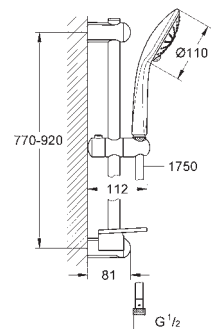

27 226 001 **chrome** 114.00
27 226 DC1 **supersteel** 154.00
27 226 *** **SPA colours** 151.00

**Euphoria 110 Massage
Shower rail set 3 sprays**

consisting of:
hand shower Massage (27 221 000)
shower rail 900 mm (27 500)
Silverflex shower hose 1750 mm (28 388 000)

GROHE EasyReach tray (27 596)
GROHE DreamSpray perfect spray pattern
GROHE StarLight chrome finish
GROHE SprayDimmer (Stepless flow
rate reduction)
GROHE QuickFix (upper bracket adjustable
for adaption to existing drilling holes)
SpeedClean anti-lime system
Inner WaterGuide for a longer life
Twistfree to prevent hose from twisting
suitable for instantaneous heater
min. recommended pressure 1.0 bar

*** SPA colours:

- BE ● GL ● DA ● A0
- EN ● GN ● DL ● AL