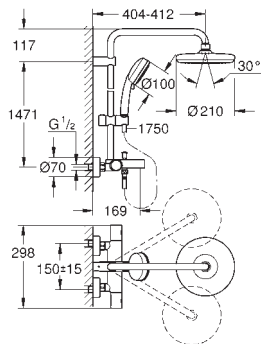

GROHE TEMPESTA SYSTEM

Ref. No.

Colour

Price netto (€)

26 223 001

chrome

571.00

Tempesta Cosmopolitan System 210 Shower system with bath thermostat for wall mounting

consisting of:

horizontal swivable 390 mm shower arm
exposed thermostat Grohtherm 1000 Cosmopolitan
with Aquadimmer function

allows change between:

head shower: Tempesta 210 (26 408)

spray pattern: Rain

with ball joint

rotation angle $\pm 15^\circ$

bath inlet

separate diverter for hand shower

hand shower Tempesta Cosmopolitan 100 (27 571 001)

2 spray patterns:

Rain, Jet

adjustable in height with gliding element

Rotaflex shower hose 1.750 mm 1/2" x 1/2" (28 410)

GROHE TurboStat compact cartridge

with wax thermoelement

GROHE SafeStop at 38°C

GROHE SafeStop Plus optional temperature limiter at 43°C included

GROHE DreamSpray perfect spray pattern

GROHE StarLight chrome finish

SpeedClean anti-lime system

Inner WaterGuide for a longer life

Twistfree to prevent hose from twisting

suitable for instantaneous heaters

from 18 kW/h

minimum flow rate 7 l/min.

SHOWERS