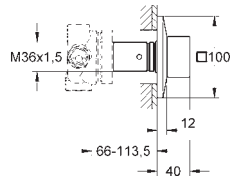

19 798 000 **chrome** **262.00**
19 798 DC0 **supersteel** *
19 798 A00 **hard graphite** *
19 798 AL0 **brushed hard graphite** **368.00**
Allure Brilliant
5-way diverter
set for final installation for 29 033
without concealed body
GROHE StarLight chrome finish
installation depth infinitely adjustable
66 - 113 mm