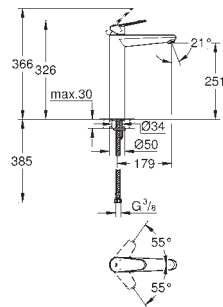

23 432 000 chrome 275.00

Eurodisc Cosmopolitan
Single-lever basin mixer 1/2"
XL-Size
single hole installation
metal lever
for free-standing basins
GROHE SilkMove 35 mm ceramic cartridge
adjustable flow rate limiter
adjustable minimum flow rate
approx. 2.5 l/min
GROHE StarLight chrome finish
GROHE EcoJoy SpeedClean mousseur 5.7 l/min
GROHE QuickFix Plus installation system
smooth body
flexible connection hoses
min. recommended pressure 1.0 bar
optional temperature limiter ref. no. 46 375 000