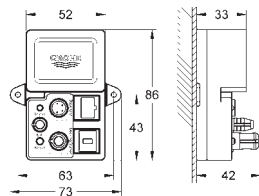

System requirements

Android

operating system: as of release 2.3.3

pixel density: 160 dpi minimum

display resolution: 320 x 470 pixels per inch

System requirements

Apple

iPod touch 4/5, iPhone 4/5, iPad/ iPad mini**

Apple operating system: as of release iOS 6.0 and above

Mobile devices and GROHE SPA F-digital deluxe App*** are not included in delivery and have to be ordered separately via an authorised Apple store/store/iTunes or Google Play store.

* The Bluetooth word mark and logos are registered trademarks owned by Bluetooth SIG, Inc. and any use of such marks by Grohe AG is under license. Other trademarks and trade names are those of their respective owners.

** Apple, the Apple logo, iPod, iPod Touch, iPhone and iTunes are trademarks of Apple Inc., registered in the U.S. and other countries. Apple is not responsible for the function of this device or its compliance with safety and regulatory standards.

*** Available for free via iTunes app or Google Play store.