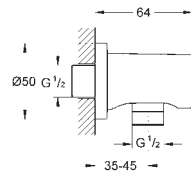

27 057 000 chrome 52.00
27 057 DC0 supersteel 63.00
27 057 LS0 moon white/chrome 63.00
27 057 *** SPA colours 71.00

Rainshower
Shower outlet elbow, 1/2"
male thread
with round escutcheon
protected against backflow
GROHE StarLight chrome finish

*** SPA colours:

● BE ● GL ● DA ● A0
● EN ● GN ● DL ● AL