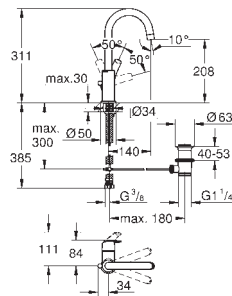

**23 324 001** **chrome** **101.00**

**Eurosmart**  
**Single-lever basin mixer 1/2"**  
**M-Size**  
**single hole installation**  
metal lever  
**GROHE SilkMove** 28 mm ceramic cartridge  
with temperature limiter  
**GROHE StarLight** chrome finish  
**GROHE EcoJoy** mousseur 5.7 l/min  
**GROHE QuickFix** rapid installation system  
smooth body  
flexible connection hoses