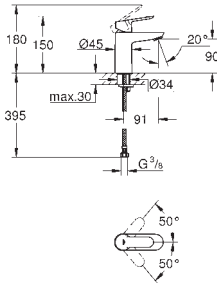

23 330 000 **chrome** **75.00**
BauEdge
Single-lever basin mixer 1/2"
S-Size
single hole installation
metal lever
GROHE Longlife 28 mm ceramic cartridge
GROHE StarLight chrome finish
GROHE EcoJoy mousseur 5.7 l/min
rapid installation system
smooth body
flexible connection hoses
min. recommended pressure 1.0 bar