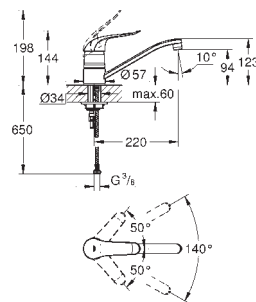

32 787 000

chrome

151.00

Euroeco Special
Single-lever sink mixer 1/2"
single hole installation
GROHE StarLight finish
GROHE SilkMove 46 mm ceramic cartridge
adjustable flow rate limiter
adjustable temperature limiter
laminar flow straightener 9 l/min.
swivel tubular spout
lever length 120 mm
flexible connection hoses