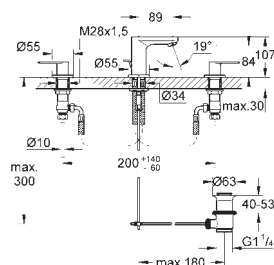

20 187 000 chrome 177.00

Eurosmart Cosmopolitan
Three-hole basin mixer 1/2"
S-Size
metal lever
ceramic headparts 1/2", 90°
GROHE StarLight chrome finish
GROHE QuickFix installation system
with centering support
spout with mousseur
pop-up waste set 1 1/4"
pressure-proof, flexible connection hoses
between spout and side valves
union nut with 10.5 mm drilling