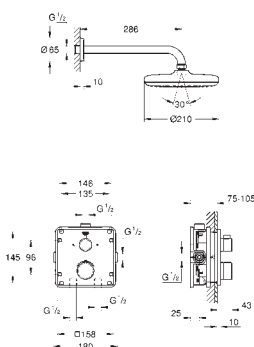

GROHE GROHTHERM 2 HANDLE TRIM SETS

Ref. No.

Colour

Price netto (€)

THERMOSTATS

34 728 000

chrome

533.00

Grotherm

Perfect shower set with Tempesta 210

consisting of:

Grotherm set for final installation with Aquadimmer (24 079)
GROHE Rapido SmartBox universal rough-in box, 1/2" (35 600)
head shower Tempesta 210 (26 410)
Shower arm Rainshower 286 mm (28 576 000)
hand shower, wall holder, wall elbow connection
and shower hose to be ordered separately