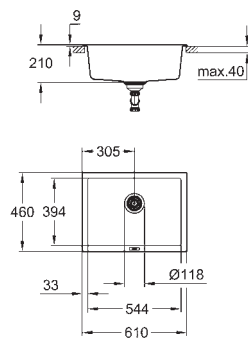

31 655 AT0
31 655 AP0

granite gray
granite black

*
*

**K700 Undermount
Composite sink**

model: K700U 70-C 61/45.7 1.0
mounting type: standard built-in and undermount
material: quartz composite

GROHE Whisper

min. cabinet size: 700 mm
dimensions: 610 x 460 mm
1 bowl: 544 x 394 x 205 mm

GROHE QuickFix installation system
cut-out: 543 x 393 mm

drainer: Ø 3.5"/90 mm basket strainer waste
optional automatic waste fitting
accessories included: waste kit, basket
strainer waste, mounting set