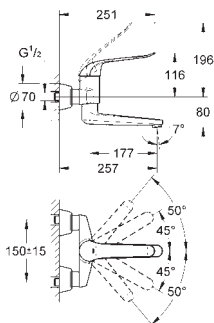

32 773 000 chrome 278.00

Euroeco Special
Single-lever basin mixer 1/2"
wall mounted
GROHE StarLight chrome finish
GROHE SilkMove 46 mm ceramic cartridge
GROHE EcoJoy technology for less water and perfect flow
adjustable flow rate limiter
adjustable temperature limiter
adjustable minimum flow rate
approx. 2.5 l/min
cast swivel spout, lockable
laminar flow straightener 9 l/min.
projection 257 mm
metal lever
lever length 170 mm
S-unions

32 775 000 chrome 291.00
ditto, with lockable S unions, projection 342 mm

SPECIAL FITTINGS