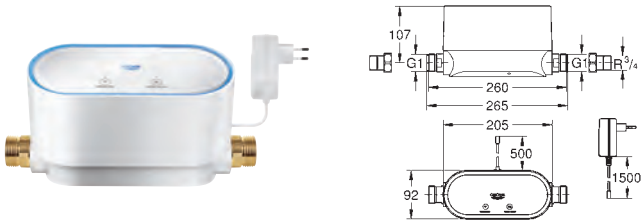

22 500 LNO white 415.83

**GROHE Sense Guard Smart water controller**  
**for wireless LAN, mains powered, 230 V**

for single-family houses  
 detects pipe breaks, micro leaks, frost risk and unusual water flow  
 automatic, manual or remote shut off function to limit water damage  
 senses flow rate, water pressure and system temperature  
 tracks water consumption  
 receive notifications and customize settings via GROHE Ondus App  
 status indication via LED light, buzzer and push notifications  
 wireless LAN 2.4 GHz, WPA/WPA2 protected  
 for horizontal or vertical installation right downstream the water meter  
 use of wall mounting set 22 501 000 with G1" connection recommended, sold separately  
 including R3/4" mounting nuts, extendable power cable 0.7 m, plug type C  
 acoustic group I in accordance with DIN 4109  
 to be installed on cold water pipes only  
 CE approved  
 Made in Germany

22 521 LNO white 16.66

**GROHE Sense Guard Power extension cable**  
 cable length 3 m

22 501 000 chrome 66.66

**GROHE Sense Guard Wall mounting set**  
 for installation on the wall  
 easy and stable installation  
 mounting nuts with G1" connection  
 for use with 22 500 LNO, 22 502 LNO, 22 503 LNO, 22 513 LNO, 22 517 LNO