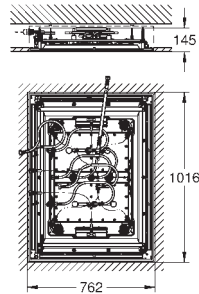

Ref. No. Colour Price netto (€)

26 373 001 chrome 19,700.00

Rainshower F-Series 40" AquaSymphony
Ceiling shower 6+ sprays with light
1016 mm x 762 mm x 145 mm
metal
minimum flow rate 25 l/min
min. recommended pressure 3.0 bar
1 x AquaCurtain
1 x Pure XL spray
1 x 2 cold mist spray
2 x GROHE PureRain spray 400 x 190 mm
2 x XL Waterfall (separately controlled)
1 x 4 Bokoma Spray with adjustment angle 20° and combinations
full spectrum LED: soft light with changing rainbow colours
individually adjustable: permanent lighting with colour selection
power supply for light 12 V DC
CE approved
SpeedClean anti-lime system
GROHE DreamSpray perfect spray pattern
GROHE StarLight finish

requires rough-in set (26 376 001), F-digital Deluxe base unit box (26 376 000), Bluetooth unit (36 371 000) and various cable connections – all to be ordered separately due to individualised installation

The ceiling construction must be appropriate for the static requirement of the product (total product weight > 70 kg). Ceiling shower has to be controlled by 8 outlets + 1 hand shower outlet and the performance of the waste must be of sufficient size (> 100 l/min). For detailed planning please see separate planning & installation guide before start.

recommendation: configuration with Grohtherm F or Grohtherm SmartControl

this product contains built-in LED lamps, which cannot be changed: energy efficiency class: A++