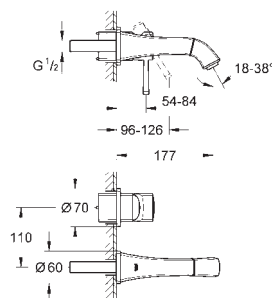

19 929 000 chrome 375.00
19 929 IGO chrome/gold 487.00

Grandera
Two-hole basin mixer
S-Size
wall mounted
set for final installation for 23 319 000
without concealed body
GROHE StarLight chrome finish
GROHE EcoJoy technology for less water and perfect flow
GROHE AquaGuide adjustable mousseur 5.7 l/min
centre distance 110 mm
projection 177 mm

19 930 000 chrome 414.00
19 930 IGO chrome/gold 538.00
ditto, projection 234 mm

* price upon request