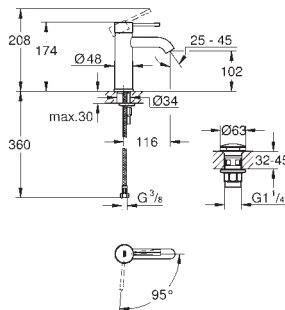

23 591 001 chrome 150.00

**Essence**  
**Single-lever basin mixer 1/2"**  
**S-Size**  
**single hole installation**  
metal lever  
GROHE SilkMove ES 28 mm ceramic cartridge  
with energy saving function via cold start  
with temperature limiter  
GROHE StarLight chrome finish  
GROHE EcoJoy mousseur 5.7 l/min  
GROHE AquaGuide adjustable mousseur  
GROHE QuickFix Plus installation system  
pop-up waste set 1 1/4"  
flexible connection hoses