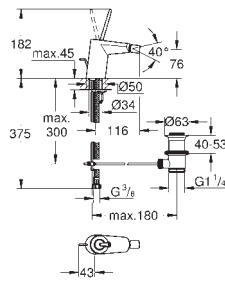

24 036 000 **chrome** **200.00**
24 036 LS0 **moon white/chrome** **260.00**

Eurodisc Joy
Single-lever bidet mixer 1/2"
S-Size
single hole installation
metal lever
GROHE FeatherControl Joystick cartridge
GROHE StarLight chrome finish
GROHE EcoJoy ball-joint mousseur 5.7 l/min
GROHE QuickFix Plus installation system
pop-up waste set 1 1/4"
flexible connection hoses