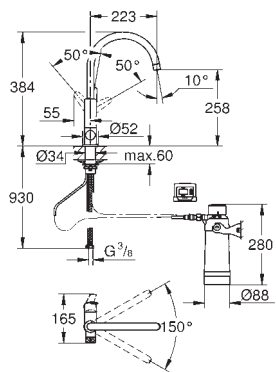

30 385 000

chrome

*

GROHE Blue Pure BauCurve Starter Kit

consisting of:

GROHE Blue single-lever sink mixer
with filter function

single hole installation

C-spout

separate handle for filtered water
headpart 1/2"

GROHE StarLight chrome finish

GROHE SilkMove 28 mm ceramic cartridge

swivel tubular spout

swivel area 360°

separate inner water ways for filtered

and non-filtered water

flexible connection hoses

GROHE Blue filter head

GROHE Blue activated carbon filter for premium taste

capacity 3000 l

filter exchange timer including 2 x AA batteries