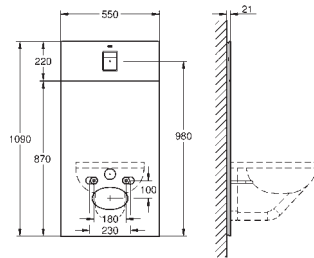

39 374 LS0

moon white

767.00

GROHE glass module

for Rapid SL / Uniset

with flushing cistern GD 2

for connecting shower toilet Sensia Arena

or common wall-hung WCs

for tiled/plastered walls

two-piece glass cover made of tempered safety glass (8 mm)

upper part removable for maintenance

flush plate Skate Cosmopolitan, chrome, flush plate

is kept flush with glass cover

HPL mounting plate with hole pattern for all connections

mounting plate with concealed water connection

for shower toilet Sensia Arena

mounting plate with with quality edges in silver finish

set for noise protection

including accessory for mounting glass plate and WC ceramic