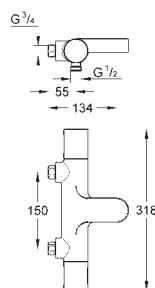

Grotherm 3000 Cosmopolitan
Thermostatic bath mixer 1/2"
wall mounted

GROHE CoolTouch safety housing
GROHE StarLight chrome finish
GROHE SafeStop at 38°C
GROHE SafeStop Plus optional temperature limiter at 43°C included
GROHE TurboStat compact cartridge with wax thermoelement
integrated mixed water shut off
Aquadimmer with multiple function
- flow control
- diverter: bath/shower
shower bottom outlet 1/2"
mousseur
built-in non return valves
dirt strainers
protected against backflow
without connection unions
GROHE EcoJoy technology for less water and perfect flow
min. recommended pressure 1.0 bar

19 470 000

chrome

67.00