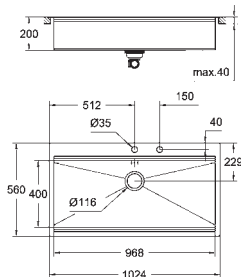

2 bowls: 462 x 400 x 200 mm

**GROHE QuickFix** installation system

drainer: automatic waste fitting

accessories included: automatic waste fitting, waste kit, basket strainer waste, mounting set

31 586 SD0