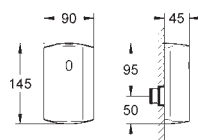

Tectron

Retro-fit unit

with infrared sensor for bi-directional communication for monitoring, configuration and service purpose

6 V lithium-battery, type CR-P2

battery lifetime: approx. 7 years (150 actuations a day)

exposed installation

for concealed urinal flush valve 37 017

and DAL 509

metal housing 145 x 90 x 45 mm

solenoid valve with dirt strainer

multistage battery status display

7 pre-set programs:

auto flush

cleaning mode

pre-flush on/off

additional functions and precise settings

by remote control 36 407

adjustable flow time by hand or remote

CE approved

37 338 000

chrome

131.00