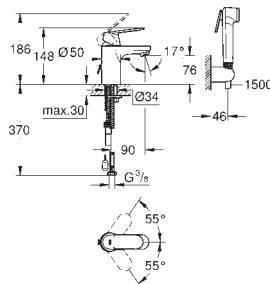

23 125 000

chrome

179.00

Eurosmart Cosmopolitan
Single-lever basin mixer 1/2"
S-Size

single hole installation
metal lever

GROHE SilkMove 35 mm ceramic cartridge
adjustable flow rate limiter
optional temperature limiter ref. no. 46 375 000
GROHE StarLight chrome finish
GROHE EcoJoy mousseur 4.0 l/min

GROHE QuickFix installation system
retractable chain
flexible connection hoses
optional temperature limiter
with shower set consisting of:
hand shower with integrated diverter
wall shower holder
shower hose
recommended pressure 1.0 - 5.0 bar

23 433 000

chrome

287.00

with integrated stop valve