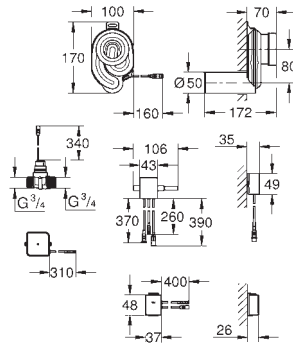

GROHE ELECTRONIC ACTUATIONS FOR URINAL

Ref. No.

Colour

Price netto (€)

39 369 000

chrome

763.00

Temperature sensor with Bluetooth for urinal

with transformer 100-240 V AC, 50-60 Hz, 6.75 V DC

siphon with temperature sensor

cartridge with solenoid valve

and dirt strainer

flow pressure min 0.5 bar

operating pressure max 10 bar

with Bluetooth module for bi-directional communication

for monitoring, configuration and service purpose

with Bluetooth 4.0* for wireless data communication

bluetooth transmitter frequency: 2.4 GHz

Bluetooth range (max. 10 m) varies depending on used

materials and walls between transmitter and receiver

for Apple** and Android devices

monitoring

password protected products

app detects all Bluetooth products in range

auto flush cycles and timing last auto flush

usage per day / 30 days

configuration

shut-off delay

auto flush

cleaning mode

2 on/off timers

identification by name

service

send and save 3 profiles

reset to factory or user settings

hard and software version

CE approved

Mobile devices and GROHE IR Remote App*** are not included in delivery and have to be ordered separately via an authorised Apple store/store/iTunes or Google Play store.

* The Bluetooth word mark and logos are registered trademarks owned by Bluetooth SIG, Inc. and any use of such marks by Grohe AG is under license. Other trademarks and trade names are those of their respective owners.

** Apple, the Apple logo, iPod, iPod Touch, iPhone and iTunes are trademarks of Apple Inc., registered in the U.S. and other countries. Apple is not responsible for the function of this device or its compliance with safety and regulatory standards.

*** Available for free via iTunes app or Google Play store.