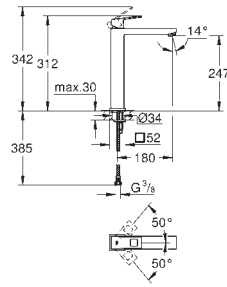

23 406 000 chrome 293.00

Eurocube
Single-lever basin mixer 1/2"
XL-Size
single hole installation
metal lever
for free-standing basins
GROHE SilkMove 28 mm ceramic cartridge
temperature limiter
GROHE StarLight chrome finish
GROHE EcoJoy SpeedClean mousseur 5.7 l/min
GROHE QuickFix Plus installation system
smooth body
flexible connection hoses
min. recommended pressure 1.0 bar