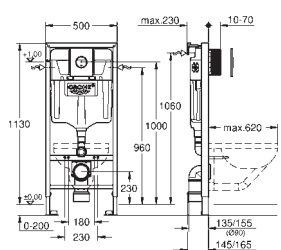

38 813 001

chrome

235.00

Rapid SL
4-in-1 set for WC, 1.13 m installation height
with flushing cistern GD 2

consisting of:
Rapid SL element for WC (38 528 001)
Nova Cosmopolitan flush plate, chrome (38 765 000)
Rapid SL wall brackets (38 558 00M)
including WC set for noise protection (37 131 000)