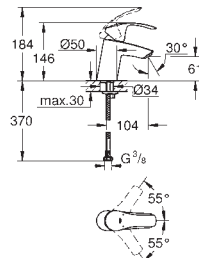

32 467 002 chrome 90.00

Eurosmart
Single-lever basin mixer 1/2"
S-Size
single hole installation
metal lever
GROHE SilkMove 35 mm ceramic cartridge
adjustable flow rate limiter
with temperature limiter
GROHE StarLight chrome finish
GROHE EcoJoy mousseur 5.7 l/min
GROHE QuickFix rapid installation system
smooth body
flexible connection hoses