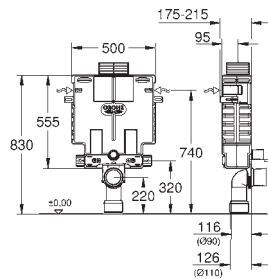

GROHE UNISSET FRAMES AND ACCESSORIES

Ref. No.

Colour

Price netto (€)

38 415 001

chrome

243.00

Uniset

**Element for WC, 0.82 m installation height
with flushing cistern 6 - 9 l**

front or top actuation

sound-insulating EPS module for masonry-in
rail adaptors for modular fixing for single or rail installation
wall rail with fixing accessories for single installation
2 WC fixing bolts
distance of fixing bolts 180/230 mm
fixing device for ceramic
outlet bend Ø 90 mm
depth adjustable
inlet and outlet connecting set

flushing cistern 6 - 9 l containing the following features:

pneumatic discharge valve offering 3 modes of operation: dual flush or start/stop or single flush
water supply from left/right or top
low noise (group I acc. to German Noise Specification)
insulated against condensation
1/2" water supply connection
angle valve 1/2"
Shortable inspection shaft incl. protection during construction phase

preparation for shower toilets with additional

accessory 40 899 000 (sold separately)

for mounting of small flush plates please order revision shaft 40 950 000 (sold separately)

38 785 000

chrome

189.00