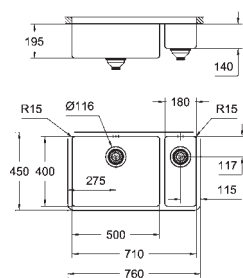

31 575 SD0

stainless steel

474.17

K700 Undermount
Stainless steel sink

model: K700U 80-S 76/45 1.5 lh
mounting type: undermount
material: stainless steel AISI 304 (V2A)
material thickness: 1 mm
GROHE StarLight finish
finish: satin finish
GROHE Whisper
min. cabinet size: 800 mm
dimensions: 760 x 450 mm
1 bowl: 500 x 400 x 195 mm
0.5 bowl: 180 x 400 x 140 mm
GROHE QuickFix installation system
sink mountable left
cut-out: 710 x 400 mm (R15)
drainer: Ø 3.5"/90 mm basket strainer waste
accessories included: waste kit, basket strainer waste, mounting set