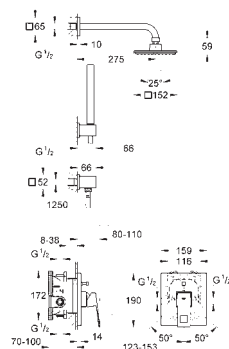

Eurocube
Perfect shower set with Euphoria Cube 152

consisting of:
Eurocube set for final installation (19 896 000)
Euphoria Cube 152 head shower (27 705 000)
Rainshower shower arm 275 mm (27 488 000)
Euphoria Cube Stick hand shower set (27 702 000)
Euphoria Cube shower outlet elbow (27 704 000)
min. recommended pressure 1.0 bar