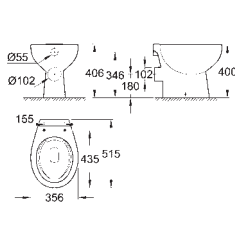

39 430 000 alpine white 58.00
Bau Ceramic
Floor standing WC
wash down
rimless
horizontal outlet
flush volume 6/3 l
including fixation set
sanitary ware
12 pieces per pallet