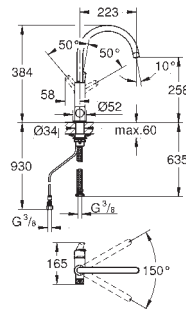

31 722 000

chrome

*

GROHE Blue Pure Eurosmart

**Single-lever sink mixer with filter function
single hole installation**

C-spout

separate handle for filtered water

headpart 1/2"

GROHE StarLight chrome finish

GROHE SilkMove 28 mm ceramic cartridge

swivel tubular spout

swivel area 360°

separate inner water ways for filtered

and non-filtered water

flexible connection hoses