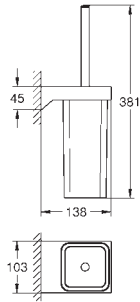

GROHE SELECTION CUBE

Ref. No. Colour Price netto (€)

40 857 000 chrome 108.33

Selection Cube
Toilet brush set
material: glass / metal
wall mounted
concealed fastening
GROHE StarLight finish

40 870 000 chrome 9.58

Spare brush head

40 868 000 chrome 32.91

Spare brush

40 867 000 chrome 41.66

Spare glass