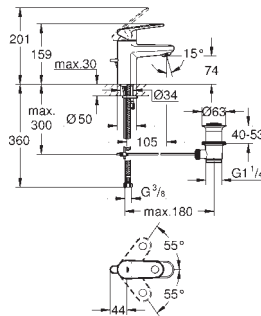

32 612 00E

chrome

194.00

Europlus
Single-lever basin mixer 1/2"
S-Size
metal lever
GROHE SilkMove 35 mm ceramic cartridge
adjustable flow rate limiter
adjustable minimum flow rate
approx. 2.5 l/min
temperature limiter
GROHE StarLight chrome finish
GROHE EcoJoy SpeedClean mousseur 5.7 l/min
GROHE QuickFixPlus installation
system with centering support
pop-up waste set 1 1/4"
flexible connection hoses

32 612 002

chrome

188.00

ditto, with non-restricted flow