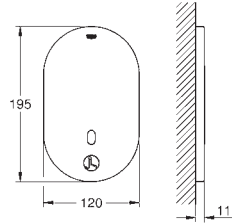

GROHE BLUETOOTH MONITORING

Ref. No.

Colour

Price netto (€)

36 415 000

chrome

625.00

**Eurosmart Cosmopolitan E Bluetooth
Infra-red electronic for concealed shower thermostat**

with infrared sensor and Bluetooth module for bi-directional communication for monitoring, configuration and service purpose with transformer 100-240 V AC, 50-60 Hz, 6.75 V DC for concealed installation box 36 416 000

GROHE StarLight finish

chrome escutcheon with Bluetooth 4.0* for wireless data communication for Apple** and Android devices Bluetooth range (max. 10 m) varies depending on used materials and walls between transmitter and receiver

monitoring

password protected products app detects all Bluetooth products in range auto flush cycles and timing last auto flush usage per day / 30 days thermal disinfection cycles and timings last disinfection

configuration

shut off delay auto flush thermal disinfection cleaning mode

2 on/off timers identification by name

service

send and save 3 profiles reset to factory or user settings hard and software version CE approved

36 416 000

chrome

587.00