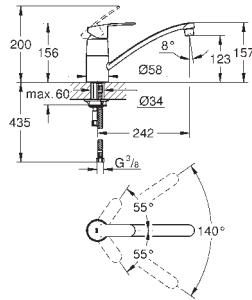

33 977 002

chrome

141.00

Eurostyle Cosmopolitan
Single-lever sink mixer 1/2"
low spout
single hole installation
GROHE StarLight finish
GROHE SilkMove 35 mm ceramic cartridge
mousseur
adjustable flow rate limiter
swivel tubular spout
swivel area 140°
flexible connection hoses
rapid installation system