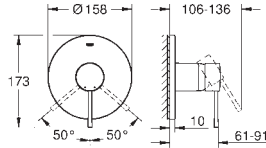

24 057 001 **chrome** **141.00**
24 057 DC1 **supersteel** **197.00**
24 057 *** **SPA colours** **211.00**

Essence
Single-lever shower mixer
set for final installation for
GROHE Rapido SmartBox 35 600 000
GROHE SilkMove 46 mm ceramic cartridge
GROHE StarLight chrome finish
wall escutcheon with **GROHE QuickFix** (covered
escutcheon- and shaft sealing, covered fixing)
metal escutcheon, retroactively 6° adjustable
metal lever
flow performance:
outlet B or C = 30 l/min
without roughing-in-set

*** SPA colours:
● BE ● GL ● DA ● A0
● EN ● GN ● DL ● AL

35 600 000 **chrome** **68.00**
GROHE Rapido SmartBox universal rough-in box for concealed installation