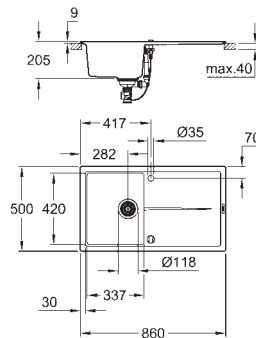

### GROHE QuickFix installation system

sink mountable left or right  
cut-out: 765 x 485 mm  
drainer: automatic waste fitting  
accessories included: automatic waste fitting,  
waste kit, basket strainer waste, mounting set