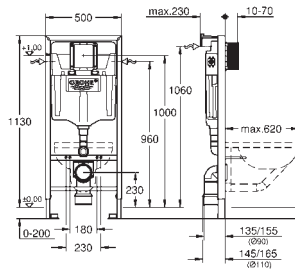

GROHE RAPID SL FOR WC

Ref. No. Colour Price netto (€)

38 539 001 chrome 229.00

**Rapid SL
Element for WC, 1.13 m installation height
with flushing cistern GD 2**

for on-the-wall installations or studded walls
powder coated steel frame, self-supporting
for dry-cladding, completely pre-assembled
with fixed connections
quick adjustment, lockable
fixing material
TÜV approved
2 WC fixing bolts
fixing device for ceramic
WC ceramics with small bearing area (less than 205 mm)
require additional accessory 38 779 000
distance of fixing bolts 180/230 mm
outlet bend Ø 90 mm
depth adjustable
reducer Ø 90/110 mm
inlet and outlet connecting set

flushing cistern GD 2, 6 - 9 l, containing following features:

adjustment ex factory 6 l and 3 l
pneumatic discharge valve offering 3 modes of
operation: dual flush or start/stop or single flush
water supply from left/right or back
low noise (group I acc. to
German Noise Specification)
insulated against condensation
1/2" water supply connection including
integrated angle valve and push fit
flexible hose union
no tools required for the installation
of the inspection shaft incl. protection
during construction phase
for vertical or horizontal use

including wall brackets 38 558 00M for on-the-wall installation
including WC set for noise protection (37 131 000)
for mounting of small flush plates please order
revision shaft 40 911 000 (sold separately)