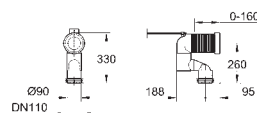

39 551 000

WC connection outlet
vertical
length adjustable
200 to 250 mm from wall

chrome

*