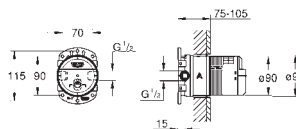

26 483 000 chrome 93.00

Rainshower
Universal rough-in box, 1/2"

for head shower set
26 475 / 26 477 / 26 479 / 26 481
2 inlets, 1/2"
installation depth 75-105 mm
connection unit in DR brass
stable build-in box and protective cover
leakproof housing
gasket
integrated flushing plug
without set for final installation