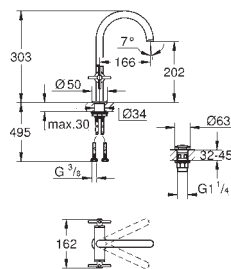

21 019 003	chrome	320.00
21 019 DC3	supersteel	520.00
21 019 GL3	cool sunrise	*
21 019 DA3	warm sunset	*
21 019 AL3	brushed hard graphite	595.00

Atrio
One-hole basin mixer, 1/2"
L-Size
ceramic headparts 1/2", 90°
GROHE StarLight chrome finish
GROHE EcoJoy 5.7 l/min laminar mousseur
rapid installation system
swivel tubular spout
with mousseur and stop limiter
Push-open waste set 1 1/4"
flexible connection hoses
with cross handles
Two different sets of caps included. One set with
„H“ and „C“ marking, one set without marking.