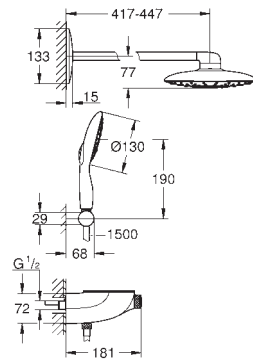

26 446 LS0

moon white

1,190.00

Rainshower System SmartControl 360 MONO
Combi shower system with thermostat, exposed/concealed
consisting of:

exposed/concealed SmartControl thermostat
allows change between:
head shower Rainshower 360 MONO with horizontal
450 mm shower arm, spray plate white
GROHE PureRain/GROHE Rain O² spray*
Power&Soul 130 hand shower, spray plate white (27 673 LS0)
hand shower wall holder (27 055)
Silverflex shower hose 1.500 mm (28 364)
minimum flow rate 10 l/min.
GROHE DreamSpray perfect spray pattern
GROHE StarLight chrome finish
GROHE CoolTouch no risk of scalding
GROHE TurboStat compact cartridge
with wax thermoelement
GROHE EcoJoy technology for less water and perfect flow
GROHE SafeStop at 38°C
GROHE SafeStop Plus optional temperature limiter at 43°C included
GROHE SmartControl push for ON-OFF, turn for
volume adjustment from EcoJoy to full flow
GROHE EasyReach shower tray
SpeedClean anti-lime system
Inner WaterGuide for a longer life
Twistfree to prevent hose from twisting
requires rough-in set 26 264 001 and concealed unit
26 449 000 – all to be ordered separately

* to be decided at first installation; factory default
setting: GROHE PureRain