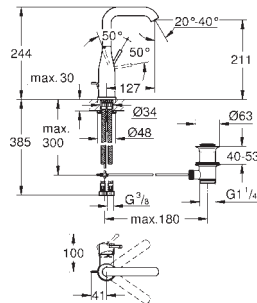

32 628 001 chrome 199.00
32 628 DC1 supersteel 247.00
32 628 *** SPA colours 264.00

Essence
Single-lever basin mixer 1/2"
L-Size
single hole installation
metal lever
GROHE SilkMove 28 mm ceramic cartridge
with temperature limiter
GROHE StarLight chrome finish
GROHE EcoJoy mousseur 5.7 l/min
GROHE AquaGuide adjustable mousseur
GROHE QuickFix Plus installation system
swivel spout with mousseur and stop limiter
pop-up waste set 1 1/4"
flexible connection hoses
min. recommended pressure 1.0 bar

*** SPA colours:
● BE ● GL ● DA ● A0
● EN ● GN ● DL ● AL