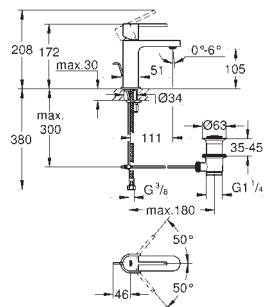

32 612 003

chrome

180.00

Plus
Single-lever basin mixer 1/2"
S-Size

single hole installation
metal lever
GROHE SilkMove 28 mm ceramic cartridge
with temperature limiter
GROHE StarLight chrome finish
GROHE EcoJoy SpeedClean mousseur 5.7 l/min
GROHE AquaGuide adjustable mousseur
GROHE QuickFix Plus installation system
pop-up waste set 1 1/4"
flexible connection hoses