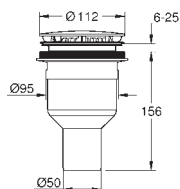

Waste set for universal shower tray
Ø 112 mm
vertical outlet
GROHE StarLight chrome finish
flow rate 1.1 l/s according to DIN EN 274

49 534 000 chrome 34.00