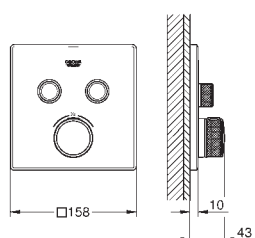

Grotherm SmartControl
Thermostat for concealed installation with 2 valves
set for final installation for
GROHE Rapido SmartBox 35 600 000
metal wall escutcheon with **GROHE QuickFix**
(covered escutcheon and shaft sealing, covered
fixing), retroactively 6° adjustable
GROHE StarLight chrome finish
GROHE SmartControl push for ON-OFF, turn for
volume adjustment from EcoJoy to full flow
exchangeable symbols
GROHE TurboStat compact cartridge
with wax thermoelement
GROHE SafeStop at 38°C
GROHE SafeStop Plus optional temperature limiter at 43°C or 46°C included
built-in non return valves and dirt strainers
multiple outlets can be run simultaneously
without roughing-in-set
flow performance:
outlet B = 24 l/min
outlet C = 26 l/min
outlet B+C = 29 l/min

35 600 000 chrome 68.00
GROHE Rapido SmartBox universal rough-in box for concealed installation

29 125 000 chrome 565.00