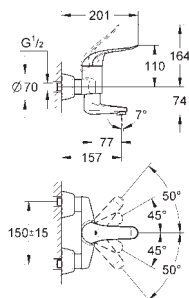

32 770 000 chrome 211.00

Euroeco Special
Single-lever basin mixer 1/2"
wall mounted
GROHE StarLight chrome finish
GROHE SilkMove 46 mm ceramic cartridge
GROHE EcoJoy technology for less water and perfect flow
adjustable flow rate limiter
adjustable temperature limiter
adjustable minimum flow rate
approx. 2.5 l/min
laminar flow straightener 9 l/min.
cast swivel spout, lockable
projection 157 mm
metal lever
lever length 120 mm
S-unions

32 768 000 chrome 239.00
ditto, with lockable S unions, projection 174 mm