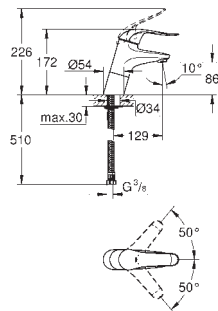

Euroeco Special
Single-lever basin mixer 1/2"
single hole installation
smooth body, high version
GROHE StarLight chrome finish
GROHE SilkMove 46 mm ceramic cartridge
GROHE EcoJoy technology for less water and perfect flow
adjustable flow rate limiter
adjustable temperature limiter
adjustable minimum flow rate
approx. 2.5 l/min
laminar flow straightener 9 l/min.
metal lever
lever length 120 mm
rapid installation system
flexible connection hoses

32 766 000 chrome 249.00
ditto, with pop-up waste set 1 1/4"

30 208 000 chrome 243.00