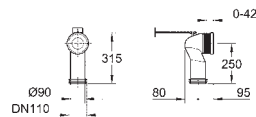

39 457 000

chrome

*

WC connection outlet
vertical
length adjustable
93.5 to 137 mm from wall