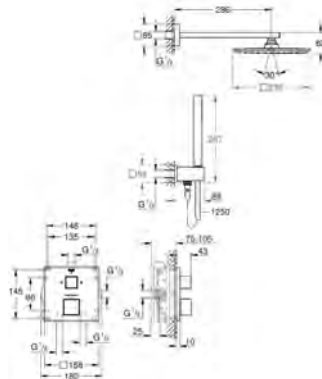

Grotherm Cube
Perfect shower set with Rainshower Allure 230

consisting of:
Grotherm Cube set for final installation with Aquadimmer (24 154)
GROHE Rapido SmartBox universal rough-in box, 1/2" (35 600)
Rainshower Allure 230 metal head shower (27 479)
Rainshower shower arm (27 709)
hand shower Euphoria Cube (27 699 000) 9,5 l/min.
shower outlet elbow (26 370)
Silverflex shower hose 1 250 mm (28 362)

23 409 000 chrome 655.00