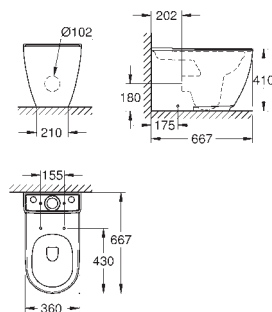

39 572 00H

alpine white

274.00

Essence
Floor standing WC for close coupled combination
close coupled
universal trap for horizontal and vertical outlet
wash down
rimless
flush volume 3/4.5 l
including fixation set
cistern to be ordered separately
sanitary ware
fully skirted with invisible fixation
PureGuard anti scale coating and anti bacterial glazing
6 pieces per pallet