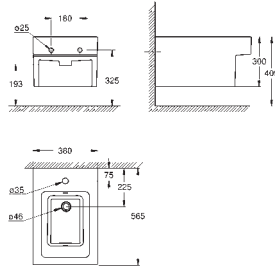

GROHE CUBE CERAMIC

Ref. No.

Colour

Price netto (€)

39 486 00H

alpine white

252.00

**Cube Ceramic
Wall hung bidet**
1 hole punched
with overflow
including fixation set
sanitary ware
fully skirted with invisible fixation
PureGuard anti scale coating and anti bacterial glazing
6 pieces per pallet