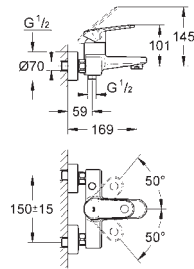

Ref. No. Colour Price netto (€)

33 553 002 **chrome** **229.00**

Europlus
Single-lever bath mixer 1/2"
wall mounted
metal lever
GROHE SilkMove 46 mm ceramic cartridge
temperature limiter
GROHE StarLight chrome finish
adjustable flow rate limiter
adjustable minimum flow rate
approx. 2.5 l/min
automatic diverter: bath/shower
SpeedClean mousseur
integrated non-return valve in the shower outlet 1/2"
S-unions
protected against backflow
certificate applied for
min. recommended pressure 1.0 bar