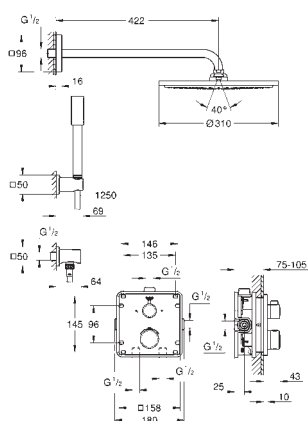

34 729 000

chrome

588.00

**Grotherm**

**Perfect shower set with Tempesta 210**

consisting of:

Grotherm set for final installation with Aquadimmer (24 079)  
GROHE Rapido SmartBox universal rough-in box, 1/2" (35 600)  
head shower Tempesta 210 (26 410)  
Shower arm Rainshower 286 mm (28 576 000)  
hand shower Tempesta 100 II 9.5 l/min (27 597)  
shower outlet elbow (28 628 000)  
Rotaflex shower hose 1500 mm 1/2" x 1/2" (28 409)