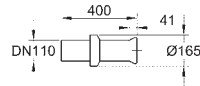

# GROHE EURO CERAMIC

Ref. No.

Colour

Price netto (€)

39 453 000

chrome

\*

**WC connection outlet**  
horizontal  
320 mm from wall