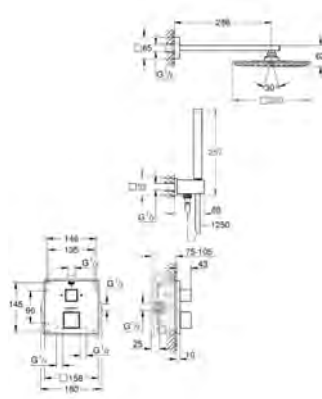

GROHE EUROCUBE JOY

Ref. No.

Colour

Price netto (€)

34 741 000

chrome

1,070.00

Grohtherm Cube
Perfect shower set with Rainshower Allure 230

consisting of:

- Grohtherm Cube set for final installation with Aquadimmer (24 154)
- GROHE Rapido SmartBox universal rough-in box, 1/2" (35 600)
- Rainshower Allure 230 metal head shower (27 479)
- Rainshower shower arm (27 709)
- hand shower Euphoria Cube (27 699 000) 9,5 l/min.
- shower outlet elbow (26 370)
- Silverflex shower hose 1 250 mm (28 362)

23 667 001

chrome

*