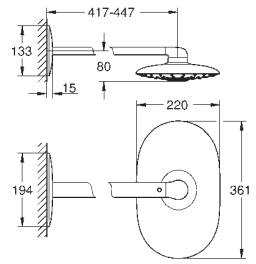

Ref. No.	Colour	Price netto (€)
	26 254 000 Rainshower 360 Duo Head shower set 450 mm, 2 sprays consisting of: head shower Rainshower 360 DUO, spray plate chrome 2 spray patterns: GROHE PureRain/GROHE Rain O² spray* and TrioMassage horizontal 450 mm shower arm GROHE DreamSpray perfect spray pattern GROHE StarLight chrome finish SpeedClean anti-lime system Inner WaterGuide for a longer life requires rough-in set 26 264 001 – to be ordered separately * to be decided at first installation; factory default setting: GROHE PureRain	chrome	595.00
	26 254 LS0 Rainshower 360 Duo Head shower set 450 mm, 2 sprays consisting of: head shower Rainshower 360 DUO, spray plate white 2 spray patterns: GROHE PureRain/GROHE Rain O² spray* and TrioMassage horizontal 450 mm shower arm GROHE DreamSpray perfect spray pattern GROHE StarLight chrome finish SpeedClean anti-lime system Inner WaterGuide for a longer life requires rough-in set 26 264 001 – to be ordered separately * to be decided at first installation; factory default setting: GROHE PureRain	moon white	543.00
	26 450 000 Rainshower 360 Mono Head shower set 450 mm, 1 spray consisting of: head shower Rainshower 360 MONO, spray plate chrome 1 spray: GROHE PureRain/GROHE Rain O² spray* horizontal 450 mm shower arm GROHE DreamSpray perfect spray pattern GROHE StarLight chrome finish SpeedClean anti-lime system Inner WaterGuide for a longer life requires rough-in set 26 264 001 – to be ordered separately * to be decided at first installation; factory default setting: GROHE PureRain	chrome	468.00
	26 450 LS0 Rainshower 360 Mono Head shower set 450 mm, 1 spray consisting of: head shower Rainshower 360 MONO, spray plate white 1 spray: GROHE PureRain/GROHE Rain O² spray* horizontal 450 mm shower arm GROHE DreamSpray perfect spray pattern GROHE StarLight chrome finish SpeedClean anti-lime system Inner WaterGuide for a longer life requires rough-in set 26 264 001 – to be ordered separately * to be decided at first installation; factory default setting: GROHE PureRain	moon white	471.00
	26 264 001 Rainshower 360 Rough-in box for head shower set 26 254 / 26 450 inlets and outlets 1/2" fixing points for back wall leakproof housing removable protection cover with installation information	chrome	97.00