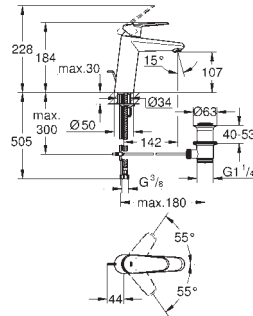

# GROHE EURODISC COSMOPOLITAN

Ref. No. Colour Price netto (€)

23 448 002 chrome 174.00

**Eurodisc Cosmopolitan**  
Single-lever basin mixer 1/2"  
M-Size  
single hole installation  
metal lever  
GROHE SilkMove 35 mm ceramic cartridge  
adjustable flow rate limiter  
adjustable minimum flow rate  
approx. 2.5 l/min  
GROHE StarLight chrome finish  
GROHE EcoJoy mousseur 5.7 l/min  
GROHE QuickFix Plus installation system  
pop-up waste set 1 1/4"  
flexible connection hoses  
min. recommended pressure 1.0 bar