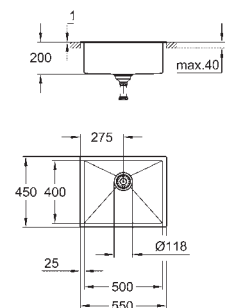

finish: satin finish

**GROHE Whisper**

min. cabinet size: 900 mm  
dimensions: 864 x 464 mm  
1 bowl: 800 x 400 x 200 mm

**GROHE QuickFix** installation system

drainer: Ø 3.5"/90 mm basket strainer waste

accessories included: waste kit, basket  
strainer waste, mounting set