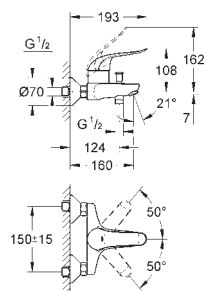

32 783 000

chrome

145.00

Euroeco Special
Single-lever bath mixer 1/2"
wall mounted

GROHE StarLight chrome finish
GROHE SilkMove 46 mm ceramic cartridge
GROHE EcoJoy technology for less water and perfect flow
adjustable flow rate limiter
automatic diverter:
bath/shower
mousseur
integrated non-return valve
metal lever
lever length 120 mm
temperature limiter, S-unions
protected against backflow
without shower set