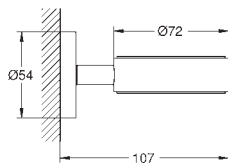

GROHE ESSENTIALS

Ref. No. Colour Price netto (€)

40 369 001 chrome 20.83
40 369 DC1 supersteel 27.08
40 369 *** SPA colours 29.16

Essentials Holder
material: metal
for crystal glass (40 372 001)
soap dish (40 368 001) or soap dispenser (40 394 001)
concealed fastening
GROHE StarLight chrome finish

*** SPA colours:
● BE ● GL ● DA ● A0
● EN ● GN ● DL ● AL