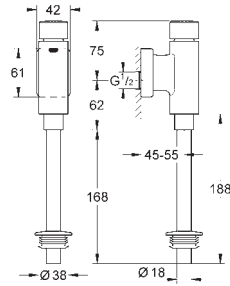

GROHE URINAL FLUSH VALVES

Ref. No.

Colour

Price netto (€)

37 339 000

chrome

124.00

Rondo
Flush valve for urinal
1/2"
brass
integrated stop valve
GROHE StarLight chrome finish
with control cap and flush pipe connection
flow rate adjustment
flush volume adjustable 1.0 - 4.0 l
with wall escutcheon
flush pipe 200 mm
rubber connector with escutcheon
flow pressure min 0.5 bar
operating pressure max 5 bar