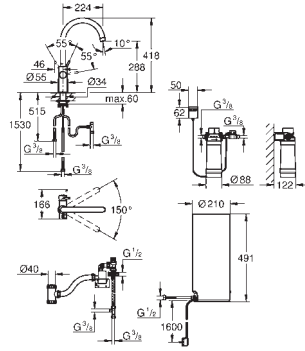

Ref. No.

Colour

Price netto (€)

30 079 001
30 079 DC1

chrome
supersteel

1,620.00
1,800.00

GROHE Red Duo
Faucet and L size boiler
consisting of:
GROHE Red Duo single-lever sink mixer
single hole installation
C-spout
GROHE ChildLock push buttons for boiling water
TÜV certified triple electronic safeguards against accidental activation of boiling water
GROHE StarLight chrome finish
GROHE SilkMove 28 mm ceramic cartridge
insulated tubular spout
swivel area 150°
separate water ways
flexible connection hoses
connection for GROHE Red boiler
GROHE Red boiler L size
reservoir for boiling and hot water
5.5 liter 100° C boiling water
7 liter total capacity
required inlet pressure: 1-7 bar
with flexible connection hose and outlet for boiling water
CE approved
power supply 230 V 50 Hz
power consumption 2100 W
standby power consumption 15 W
energy efficiency class A
GROHE Red filter set
for protection of the boiler from limescale
capacity 600 l at 20° dKH
5 phase filter
flow rate measuring unit