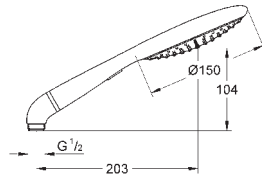

GROHE RAINSHOWER

Ref. No.

Colour

Price netto (€)

27 272 000

chrome

115.00

Rainshower Solo 150
Hand shower 2 sprays

eco function (reduction of flow rate)
elbow adapter for the combination of hand showers with shower sets
GROHE EcoJoy technology for less water and perfect flow
GROHE DreamSpray perfect spray pattern
GROHE StarLight chrome finish
SpeedClean anti-lime system
Inner WaterGuide for a longer life
suitable for instantaneous heater