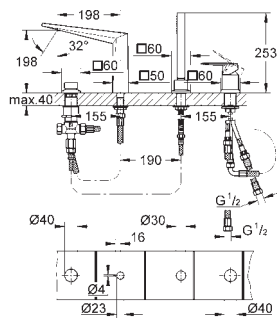

Allure Brilliant
4-hole single-lever bath combination
GROHE SilkMove 46 mm ceramic cartridge
GROHE StarLight chrome finish
consisting of:
pre-assembled spout fixing
single lever mixer operating element
bath spout with integrated mousseur
diverter bath/shower
hand shower Euphoria Cube+ 6.6 l/min
metal shower hose 2000 mm
flexible connection hoses
connection for shower hose
protected against backflow
for use with (29 037 000)