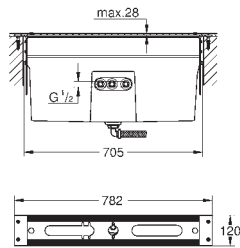

GROHE ATRIO

Ref. No. Colour Price netto (€)

29 037 001 **chrome** **674.00**
4/5-hole bath combination (optional)
baseframe for installation under tiled surround
consisting of:
base frame
drainage box with integrated outlet for splash water