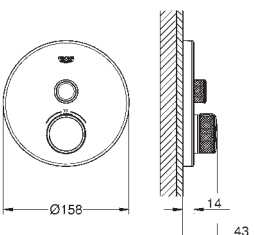

35 600 000	chrome	68.00
GROHE Rapido SmartBox universal rough-in box for concealed installation