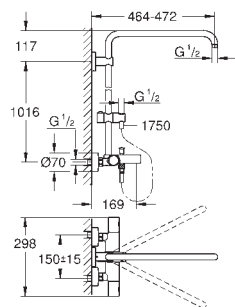

GROHE EUPHORIA SYSTEM

Ref. No.

Colour

Price netto (€)

26 243 000

chrome

496.00

Euphoria System

Shower system with bath thermostat for wall mounting

consisting of:

- horizontal swivable 450 mm shower arm
- exposed thermostat with Aquadimmer function
- separate diverter for hand shower
- gliding element
- Silverflex shower hose 1750 mm (28 388 000)
- distance between thermostat and upper bracket: 1016 mm
- **GROHE TurboStat** compact cartridge with wax thermoelement
- GROHE SafeStop at 38°C
- **GROHE SafeStop Plus** optional temperature limiter at 43°C included
- **GROHE StarLight** chrome finish
- **Inner WaterGuide** for a longer life
- **Twistfree** to prevent hose from twisting
- **suitable for instantaneous heaters from 18 kW/h**
- minimum flow rate 7 l/min.
- min. recommended pressure 1.0 bar

27 473 001

chrome

447.00