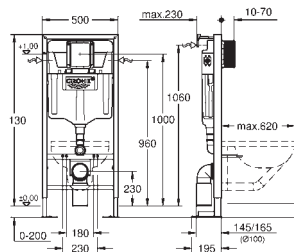

flushing cistern GD 2, 6 - 9 l, containing following features:

adjustment ex factory 6 l and 3 l
pneumatic discharge valve offering 3 modes of operation: dual flush or start/stop or single flush
water supply from left/right or back
low noise (group I acc. to German Noise Specification)
insulated against condensation
1/2" water supply connection including integrated angle valve and push fit flexible hose union
no tools required for the installation
of the inspection shaft incl. protection during construction phase
for vertical or horizontal use

including wall brackets 38 558 00M for on-the-wall installation
for mounting of small flush plates please order revision shaft 40 911 000 (sold separately)