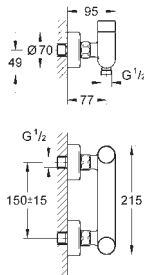

36 320 000

chrome

442.00

Eurosmart Cosmopolitan T
Self-closing shower mixer 1/2" with mixing device
and adjustable temperature limiter

wall mounted
GROHE StarLight chrome finish
mixing device with hot water stop-valve
hose connection G 1/2"
3 adjustable flow times: short - medium - long
(factory setting: medium), approx. 7, 15, 30 sec
(pressure dependent)
pressure range 0.5 to 6 bar
S-unions, non-return valve
dirt strainers