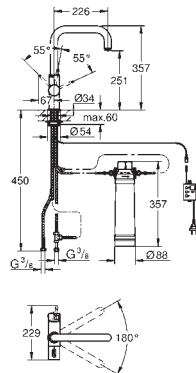

GROHE Blue Pure Starter Kit
consisting of:
GROHE Blue single-lever sink mixer with filter function
single hole installation
U - spout
separate handle for filtered water
headpart 1/2"
GROHE StarLight finish
GROHE SilkMove 35 mm ceramic cartridge
adjustable flow rate limiter
swivel tubular spout
swivel area 180°
separate inner water ways for filtered and non-filtered water
flexible connection hoses
type of protection IP 21
main switching power supply 100 - 240 V AC
50/60 Hz with safety extra-low voltage (SELV)
6 V DC to filter change display unit
GROHE Blue size S filter, filter head with flexible adjustment
this product contains built-in LED lamps, which cannot be changed: energy efficiency class: A+