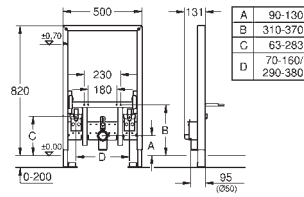

GROHE RAPID SL FOR WASH BASIN AND BIDET

Ref. No.

Colour

Price netto (€)

38 543 000

chrome

279.00

Rapid SL

Element for bidet, 0.82 m installation height

powder coated steel frame, self-supporting
for on-the-wall installations or studded walls
pre-assembled
height adjustable fitting connections
quick adjustment, lockable
fixing material
TÜV approved
bidet fixing bolts
HT-outlet bend Ø 50 mm
seal Ø 32 mm
2 noise protected fitting connections 1/2"
fixing material for bidet
for on-the-wall installation please order wall brackets 38 558 00M (sold separately)

38 558 00M

chrome

23.00