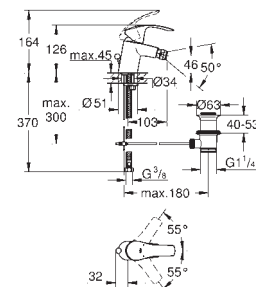

23 789 002 **chrome** **78.00**

Eurosmart
Single-lever bidet mixer 1/2"
S-Size
single hole installation
metal lever
GROHE SilkMove 35 mm ceramic cartridge
adjustable flow rate limiter
with temperature limiter
GROHE StarLight chrome finish
GROHE EcoJoy mousseur 3.8 l/min
GROHE QuickFix rapid installation system
with ball joint
pop-up waste set 1 1/4"
flexible connection hoses

32 929 002 **chrome** **95.00**
ditto, with **GROHE EcoJoy** mousseur 5.7 l/min