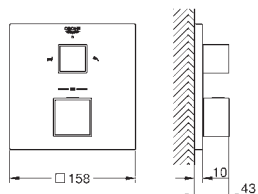

GROHE GROHTHERM CUBE

Ref. No. Colour Price netto (€)

24 155 000 chrome 453.00

Grotherm Cube
Thermostatic bath tub mixer for 2 outlets
with integrated shut off/diverter valve

set for final installation for
GROHE Rapido SmartBox 35 600 000
GROHE TurboStat compact cartridge
with wax thermoelement
GROHE StarLight chrome finish
wall escutcheon with **GROHE QuickFix** (covered
escutcheon- and shaft sealing, covered fixing)
metal escutcheon, retroactively 6° adjustable
printed shower and bath symbol
GROHE SafeStop at 38°C
GROHE SafeStop Plus optional temperature limiter at 43°C or 46°C included
GROHE AquaDimmer, integrated shut off/diverter valve
flow performance:
outlet B = 27 l/min
outlet C = 30 l/min
without roughing-in-set

35 600 000 chrome 68.00
GROHE Rapido SmartBox universal rough-in box for concealed installation

34 741 000 chrome 1,070.00