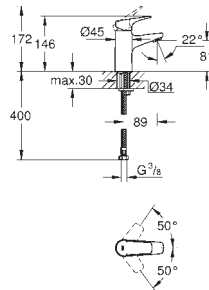

23 752 000 **chrome** 63.00

BauFlow
Single-lever basin mixer 1/2"
S-Size
single hole installation
metal lever
GROHE Longlife 28 mm ceramic cartridge
GROHE StarLight chrome finish
GROHE EcoJoy mousseur 5.7 l/min
rapid installation system
smooth body
flexible connection hoses