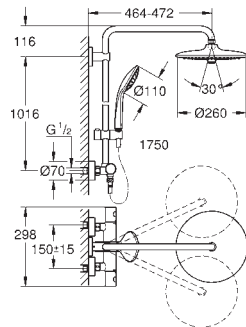

*** SPA colours:

● BE	● GL	● DA	● A0
● EN	● GN	● DL	● AL

27 296 002	chrome	496.00

Euphoria System 260

Shower system with thermostat for wall mounting

consisting of:

horizontal swivable 450 mm shower arm

exposed thermostat with

Aquadimmer function

allows change between:

head shower Euphoria 260 (26 455)

3 spray patterns:

Rain, SmartRain, Jet

with ball joint

rotation angle $\pm 15^\circ$

hand shower Euphoria 110 Massage (27 221 000)

3 spray patterns:

Rain, SmartRain, Massage

adjustable in height with gliding element

Silverflex shower hose 1750 mm (28 388 000)

GROHE TurboStat compact cartridge

with wax thermoelement

GROHE SafeStop at 38°C

GROHE SafeStop Plus optional temperature limiter at 43°C included

GROHE DreamSpray perfect spray pattern

GROHE StarLight chrome finish

GROHE SprayDimmer (Stepless flow

rate reduction)

SpeedClean anti-lime system

Inner WaterGuide for a longer life

Twistfree to prevent hose from twisting

suitable for instantaneous heaters

from 18 kW/h

minimum flow rate 7 l/min.

min. recommended pressure 1.0 bar

optional upgrade: **GROHE EasyReach** tray (26 362)