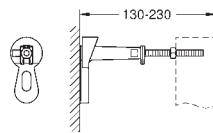

Rapid SL

Wall brackets

for on-the-wall installations
for fixing the elements at the brick-wall
or in front of the studded wall
steady vertical adjustment from
130 - 230 mm
cladding for single or series installation
fixing material
2 pieces