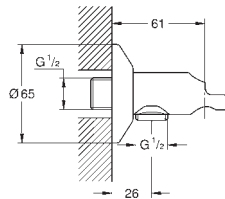

26 333 000 **chrome** 79.00

Valve
with wall shower holder
escutcheon
connection thread 1/2"
GROHE StarLight chrome finish
Please refer to local norms regarding installation.