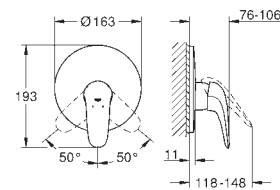

Eurostyle
Single-lever shower mixer
set for final installation for
35 501 000
without concealed body
solid metal lever
GROHE StarLight chrome finish
GROHE QuickFix covered fixation
escutcheon- and shaft-sealing
metal wall escutcheon

23 725 003 chrome 146.00