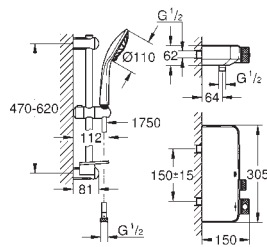

34 720 000

chrome

395.00

Grotherm SmartControl
Thermostatic shower mixer 1/2" with shower set
consisting of:

Grotherm SmartControl thermostatic shower mixer (34 719 000)
Euphoria 110 Massage shower set,
600 mm (27 231)