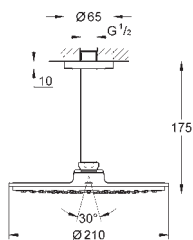

Rainshower Cosmopolitan 210
Head shower set ceiling 142 mm, 1 spray
consisting of:
Head shower Rainshower Cosmopolitan 210 (28 373 000)
1 spray:
Rain
Rainshower shower arm ceiling 142 mm (28 724 000)
GROHE EcoJoy 9,5 l/min flow limiter
GROHE DreamSpray perfect spray pattern
GROHE StarLight chrome finish
SpeedClean anti-lime system
DropStop no afterdripping from the horizontal
shower head after closing the valve
starting at 0.5 bar flow pressure

26 459 000 chrome 191.00