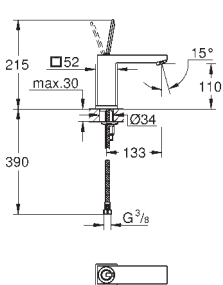

23 658 000 chrome 239.00

Eurocube Joy
Single-lever basin mixer 1/2"
M-Size
single hole installation
metal lever
GROHE FeatherControl Joystick cartridge
GROHE StarLight chrome finish
GROHE EcoJoy SpeedClean mousseur 5.7 l/min
GROHE QuickFix Plus installation system
smooth body
flexible connection hoses