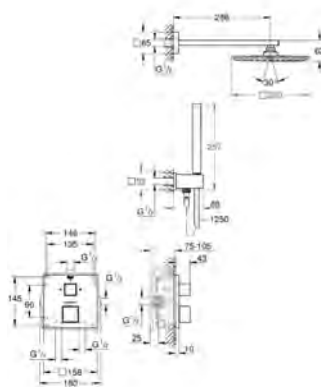

Grotherm Cube
Perfect shower set with Rainshower Allure 230

consisting of:
Grotherm Cube set for final installation with Aquadimmer (24 154)
GROHE Rapido SmartBox universal rough-in box, 1/2" (35 600)
Rainshower Allure 230 metal head shower (27 479)
Rainshower shower arm (27 709)
hand shower Euphoria Cube (27 699 000) 9,5 l/min.
shower outlet elbow (26 370)
Silverflex shower hose 1 250 mm (28 362)

47 175 000 chrome 101.00

GROHE TurboStat cartridge 1/2"

for reversed inlets (hot water right)
fits Grotherm 800, Grotherm 1000, Grotherm 1000 Cosmopolitan, Grotherm
2000, Grotherm Cube and Grotherm 3000 exposed thermostats
service solution, does not comply with EN1111
Note: CoolTouch-function is omitted after
being installed in exposed fittings