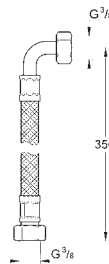

45 704 000

chrome

40.00

**Flexible connection hose**

300 mm  
3/8" x 3/8"

45 120 000

chrome

14.00