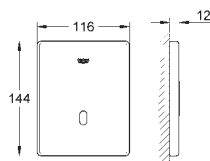

**Tectron Skate Bluetooth
Infra-red electronic for Urinal
for Rapido U**

37 338 000 with transformer 100-240 V AC, 50-60 Hz, 6.75 V DC with infrared sensor and Bluetooth module for bi-directional communication for monitoring, configuration and service purpose

GROHE StarLight finish

flow pressure min 0.5 bar operating pressure max 10 bar with Bluetooth 4.0* for wireless data communication bluetooth transmitter frequency: 2.4 GHz for Apple** and Android devices Bluetooth range (max. 10 m) varies depending on used materials and walls between transmitter and receiver

monitoring

password protected products app detects all Bluetooth products in range auto flush cycles and timing last auto flush usage per day / 30 days

configuration

detection range and shut off delay auto flush cleaning mode 2 on/off timers identification by name

service

send and save 3 profiles reset to factory or user settings CE approved hard and software version