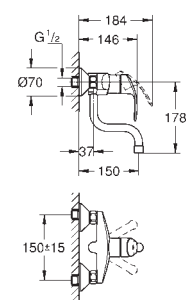

31 509 002

chrome

119.00

Eurosmart
Single-lever sink mixer 1/2"
wall mounted
GROHE StarLight finish
GROHE SilkMove 35 mm ceramic cartridge
mousseur
adjustable flow rate limiter
swivel tubular spout
swivel area 360°
projection 150 mm
integrated temperature limiter
S-unions