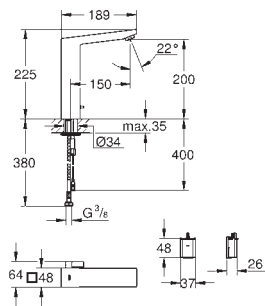

36 441 000

chrome

671.00

**Eurocube E
Infra-red electronic basin mixer 1/2" with mixing device
and adjustable temperature limiter**

with infrared sensor for bi-directional communication
for monitoring, configuration and service purpose

6 V lithium-battery, type CR-P2
battery lifetime: approx. 7 years (150 actuations a day)

GROHE StarLight chrome finish
laminar spray regulator 5.7 l/min
flexible connection hoses
non-return valve
dirt strainers
with integrated solenoid valve
external battery
rapid installation system
multistage battery status display
7 pre-set programs:
auto flush
thermal disinfection
cleaning mode
additional functions and precise settings
by remote control 36 407
CE approved
acoustic group I in accordance with DIN 4109
type of protection faucet IP 59K
min. recommended pressure 1.0 bar