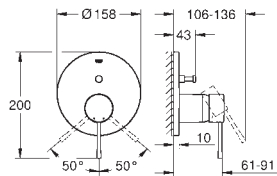

24 058 001 **chrome** **155.00**
24 058 DC1 **supersteel** **217.00**
24 058 *** **SPA colours** **217.00**

Essence
Single-lever mixer with 2-way diverter
set for final installation for
GROHE Rapido SmartBox 35 600 000
GROHE SilkMove 46 mm ceramic cartridge
GROHE StarLight chrome finish
wall escutcheon with **GROHE QuickFix** (covered
escutcheon- and shaft sealing, covered fixing)
metal escutcheon, retroactively 6° adjustable
metal lever
automatic 2-way diverter
flow performance:
outlet B = 27 l/min, outlet C = 27 l/min
without roughing-in-set

*** SPA colours:
● BE ● GL ● DA ● A0
● EN ● GN ● DL ● AL

35 600 000 **chrome** **68.00**
GROHE Rapido SmartBox universal rough-in box for concealed installation