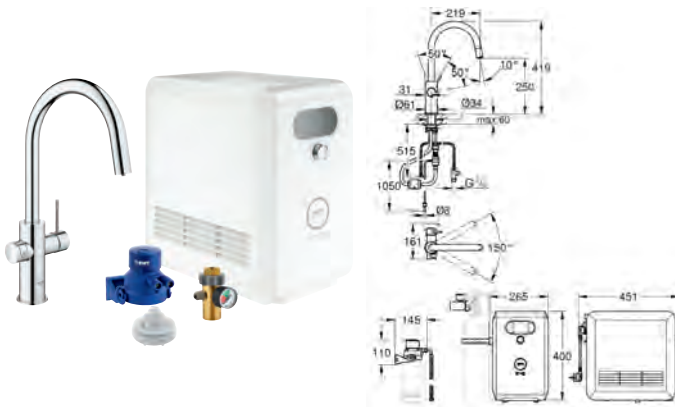

GROHE BLUE PROFESSIONAL

Ref. No.	Colour	Price netto (€)
31 325 002	chrome	2,430.00
31 325 DC2	supersteel	2,800.00

GROHE Blue Professional C-spout kit

consisting of:

GROHE Blue single-lever sink mixer
with filter function

single hole installation

C-spout

push buttons for 3 types of filtered and chilled table water
still, medium, sparkling

GROHE StarLight chrome finish

GROHE SilkMove 28 mm ceramic cartridge

pull out mousseur

swivel tubular spout

swivel area 360°

separate inner water ways for filtered

and non-filtered water

flexible connection hoses

GROHE Blue Professional cooler

delivers 12 liters of chilled water per hour

colour display with push and turn control

270 Watt cooling unit, 230 V, 50 Hz

type of protection IP 21

CE approved

requires ventilation holes in the bottom of the kitchen cabinet

software set-up and monitoring of filter and CO₂ capacity

possible via GROHE Ondus app

push notifications at low filter resp. CO₂ capacity

additional monitoring via GROHE Blue Professional Browser-Monitor possible

with Bluetooth 4.0* and WIFI interface for wireless data communication

for Apple** and Android devices

Bluetooth range (max. 10 m) varies depending on used

materials and walls between transmitter and receiver

filter head with flexible water hardness adjustment

GROHE Blue filter, CO₂ bottle and cleaning cartridge are not included in the
delivery and have to be ordered separately

System requirements Apple

iPhone with iOS 9.0 or higher

System requirements Android

smart phone with Android 4.3 or higher

Mobile devices and GROHE Ondus App*** are not included in delivery and have to be ordered separately via an authorised Apple store/store/iTunes or Google Play store.

* The Bluetooth word mark and logos are registered trademarks owned by Bluetooth SIG, Inc. and any use of such marks by Grohe AG is under license. Other trademarks and trade names are those of their respective owners.

** Apple, the Apple logo, iPod, iPod Touch, iPhone and iTunes are trademarks of Apple Inc., registered in the U.S. and other countries. Apple is not responsible for the function of this device or its compliance with safety and regulatory standards.

*** Available for free via iTunes app or Google Play store.