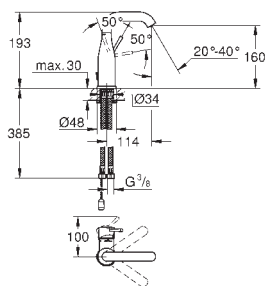

23 480 001 **chrome** **168.00**
Essence
Single-lever basin mixer 1/2"
M-Size
single hole installation
metal lever
GROHE SilkMove 28 mm ceramic cartridge
with temperature limiter
GROHE StarLight chrome finish
GROHE EcoJoy mousseur 5.7 l/min
GROHE AquaGuide adjustable mousseur
GROHE QuickFix Plus installation system
swivel spout with mousseur and stop limiter
retractable chain
flexible connection hoses