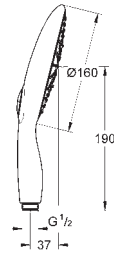

GROHE POWER&SOUL

Ref. No. Colour Price netto (€)

27 675 000 chrome 109.00

Power&Soul 160
Hand shower 4+ sprays
GROHE Rain O², Rain, Bokoma Spray, Jet
GROHE EcoJoy 9,5 l/min flow limiter
GROHE DreamSpray perfect spray pattern
GROHE One-click showering
spray selection via push of a button
GROHE StarLight chrome finish
SpeedClean anti-lime system
Inner WaterGuide for a longer life
universal mounting system, fitting all standard shower hoses
suitable for instantaneous heater