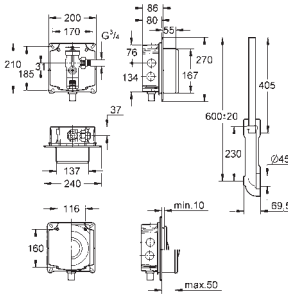

37 157 000 **chrome** **234.00**

Flush valve for WC
concealed installation
3/4"
stop valve
6 - 14 l adjustable
for low pressure
for wash-down and wash-out bowls
flow pressure range from 0.6 - 3.0 bar
(min. static pressure 1.5 bar)
with flow rate adjustment
box for concealed installation with
flush elbow
flush pipe adjustable in length
without wall plate/actuation
volume needed: 1.6 l/sec