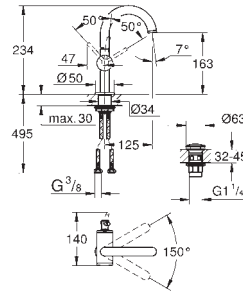

GROHE ATRIO

Ref. No. Colour Price netto (€)

32 043 003	chrome	260.00
32 043 DC3	supersteel	423.00
32 043 GL3	cool sunrise	*
32 043 DA3	warm sunset	*
32 043 AL3	brushed hard graphite	483.00

Atrio
Single-lever basin mixer 1/2"
M-Size
single hole installation
GROHE SilkMove 28 mm ceramic cartridge
GROHE StarLight chrome finish
GROHE EcoJoy 5.7 l/min laminar mousseur
swivel tubular C-spout with mousseur
stop limiter
Push-open waste set 1 1/4"
flexible connection hoses