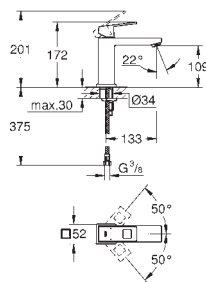

23 446 000 **chrome** **216.00**
Eurocube
Single-lever basin mixer 1/2"
M-Size
single hole installation
metal lever
GROHE SilkMove 28 mm ceramic cartridge
with temperature limiter
GROHE StarLight chrome finish
GROHE EcoJoy SpeedClean mousseur 5.7 l/min
GROHE QuickFix Plus installation system
smooth body
flexible connection hoses
min. recommended pressure 1.0 bar