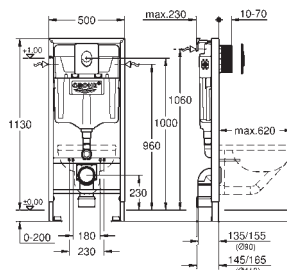

38 722 001

alpine white

276.00

Rapid SL
3-in-1 set for WC, 1.13 m installation height
with flushing cistern GD 2

consisting of:
Rapid SL element for WC (38 528 001)
Skate Air flush plate, alpine white, vertical installation (38 505 SH0)
Rapid SL wall brackets (38 558 00M)