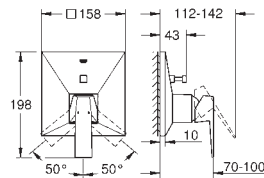

24 072 000	chrome	343.00
24 072 DC0	supersteel	480.00
24 072 A00	hard graphite	515.00
24 072 AL0	brushed hard graphite	549.00
Allure Brilliant		
Single-lever mixer with 2-way diverter		
set for final installation for GROHE Rapido SmartBox 35 600 000 GROHE SilkMove 46 mm ceramic cartridge GROHE StarLight chrome finish wall escutcheon with GROHE QuickFix (covered escutcheon- and shaft sealing, covered fixing) metal escutcheon, retroactively 6° adjustable metal lever automatic 2-way diverter flow performance: outlet B = 27 l/min, outlet C = 27 l/min without roughing-in-set		

35 600 000	chrome	68.00
GROHE Rapido SmartBox universal rough-in box for concealed installation