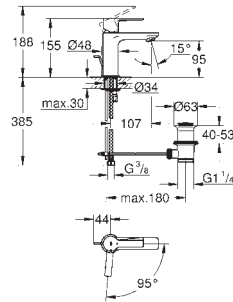

# GROHE SILKMOVE ES

Ref. No.

Colour

Price netto (€)

23 790 001

chrome

181.00

**Lineare**  
Single-lever basin mixer 1/2"  
XS-Size  
single hole installation  
metal lever  
GROHE SilkMove ES 28 mm ceramic cartridge  
with energy saving function via cold start  
with temperature limiter  
GROHE StarLight chrome finish  
GROHE EcoJoy SpeedClean mousseur 5.7 l/min  
GROHE QuickFix Plus installation system  
pop-up waste set 1 1/4"  
flexible connection hoses