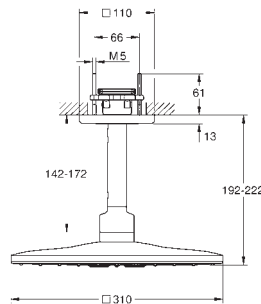

26 481 000 chrome 475.00

Rainshower 310 SmartActive Cube
Head shower set ceiling 142 mm, 2 sprays

consisting of:
head shower Rainshower 310 SmartActive Cube, spray plate chrome
2 spray patterns:
GROHE PureRain, ActiveRain
142 mm ceiling shower arm
GROHE DreamSpray perfect spray pattern
GROHE StarLight chrome finish
SpeedClean anti-lime system
Inner WaterGuide for a longer life
requires rough-in set 26 483 000 or 26 484 000 - to be ordered separately