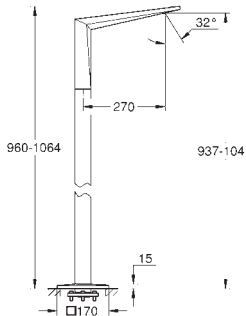

13 301 000 chrome 1,340.00
13 301 DC0 supersteel *
13 301 A00 hard graphite *
13 301 AL0 brushed hard graphite *

**Allure Brilliant
Bath spout, floor mounted**
set for final installation for
45 984
without roughing-in-set
GROHE StarLight chrome finish
spout with integrated mousseur
Total height 1070 mm
projection 270 mm