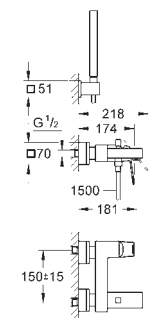

18 541 000

chrome

30.00

**Eurocube**  
**Shelf**  
for shower mixer 23 145 000

23 140 000

chrome

283.00

**Eurocube**  
**Single-lever bath mixer 1/2"**  
wall mounted  
metal lever  
**GROHE SilkMove** 46 mm ceramic cartridge  
**GROHE StarLight** chrome finish  
adjustable flow rate limiter  
automatic diverter: bath/shower  
mousseur  
integrated non-return valve in the shower outlet 1/2"  
**covered S-unions**  
protected against backflow  
optional temperature limiter ref. no. 46 375 000