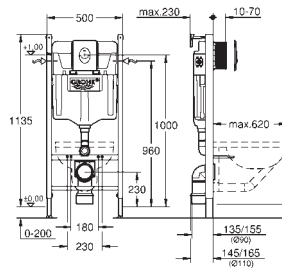

38 719 001

alpine white

202.00

Rapid SL
3-in-1 set for WC, 1.13 m installation height
with flushing cistern GD 2

consisting of:
Rapid SL element for WC (38 840 000)
Skate Air flush plate, alpine white, vertical installation (38 505 SH0)
Rapid SL wall brackets (38 558 00M)