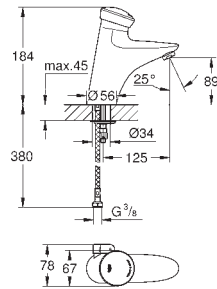

GROHE EURODISC SE

Ref. No.

Colour

Price netto (€)

36 233 000

chrome

654.00

Eurodisc SE
Self-closing basin mixer with mixing device
and adjustable temperature limiter
6 V lithium-battery, type CR-P2
GROHE StarLight chrome finish
flexible connection hoses
non-return valves with integrated dirt strainers
rapid installation system
start-stop function
electronic control of operating time
safety stop after 180 sec.
functions to activate with tip code
flow time infinitely adjustable from 2-180 sec.
automatic flushing: 5 min after 3 days
without use
thermal disinfection for 3.5 or 11 min
CE approved
type of protection faucet IP 59K
min. recommended pressure 1.0 bar

36 249 000

chrome

718.00