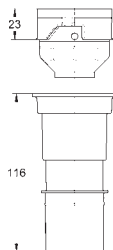

4.5 l adapter for GD2

to reduce the maximum flush volume to 4.5 liters

suitable for all elements with flushing cistern GD 2