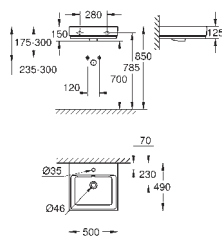

39 474 00H

alpine white

162.00

**Cube Ceramic
Wash basin 50**

wall hung
1 hole punched, 2 holes pre-punched
with overflow
500 x 490 mm

sanitary ware
PureGuard anti scale coating and anti bacterial glazing
18 pieces per pallet