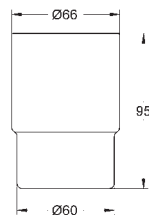

40 372 001 **chrome** **6.91**

Essentials Crystal glass
material: glass
fits in the following holders:
Essentials (40 369)
Essentials Cube (40 508)
Bau Cosmopolitan (40 585)
Essentials Authentic (40 652)