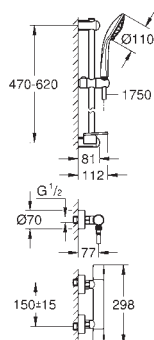

Grohtherm 1000 Cosmopolitan M
Thermostatic shower mixer 1/2" with shower set

consisting of:
Grohtherm 1000 Cosmopolitan M thermostatic shower mixer 1/2"
(34 065 002)
Euphoria 110 Massage shower set,
600 mm (27 231)
min. recommended pressure 1.0 bar