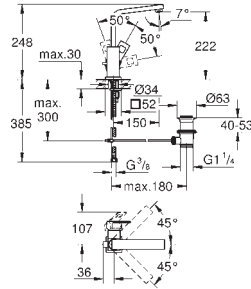

GROHE EUROCUBE

Ref. No. Colour Price netto (€)

23 135 00E chrome 239.00

Eurocube
Single-lever basin mixer 1/2"
L-Size
single hole installation
metal lever
GROHE SilkMove 28 mm ceramic cartridge
temperature limiter
GROHE StarLight chrome finish
GROHE EcoJoy SpeedClean mousseur 5.7 l/min
GROHE QuickFix Plus installation system
swivel tubular spout with stop limiter
pop-up waste set 1 1/4"
flexible connection hoses

23 135 000 chrome 245.00
ditto, with non-restricted flow