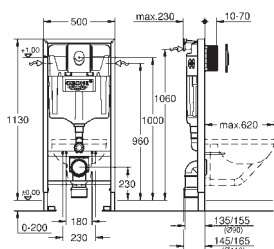

38 750 001

chrome

322.00

Rapid SL
4-in-1 set for WC, 1.13 m installation height
with flushing cistern GD 2

consisting of:
Rapid SL element for WC (38 528 001)
Skate Air flush plate, chrome, vertical installation (38 505 000)
Rapid SL wall brackets (38 558 00M)
including WC set for noise protection (37 131 000)