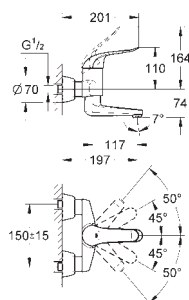

32 767 000 chrome 265.00

Euroeco Special
Single-lever basin mixer 1/2"
wall mounted
GROHE StarLight chrome finish
GROHE SilkMove 46 mm ceramic cartridge
GROHE EcoJoy technology for less water and perfect flow
adjustable flow rate limiter
adjustable temperature limiter
adjustable minimum flow rate
approx. 2.5 l/min
laminar flow straightener 9 l/min.
cast swivel spout, lockable
projection 197 mm
metal lever
lever length 120 mm
S-unions

32 771 000 chrome 268.00
ditto, with lockable S unions, projection 214 mm