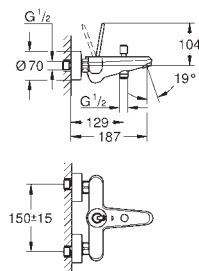

23 431 000 **chrome** **285.00**
23 431 LS0 **moon white/chrome** **384.00**

Eurodisc Joy
Single-lever bath mixer 1/2"
wall mounted
metal lever
GROHE SilkMove Joystick cartridge
GROHE StarLight chrome finish
automatic diverter: bath/shower
mousseur
integrated non-return valve in the shower outlet 1/2"
S-unions
protected against backflow
min. recommended pressure 1.0 bar