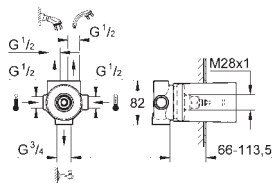

29 033 000 **chrome** **261.00**
5-way diverter
concealed body
wall installation
with ceramic sealing discs
connection cold and hot 1/2"
2 outlets 1/2"
1 bath outlet 3/4"
installation depth infinitely adjustable
66 - 113 mm
DR-brass
min. recommended pressure 1.0 bar