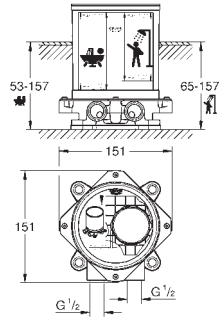

45 984 001	chrome	444.00

Rough-in set 1/2"
for floor-mounted bath mixers/spouts and shower mixers
without finishing trim set
installation plate with 360° horizontal and
3° vertical adjustment
installation depth 53-157 mm for bath mixers/
spouts, depth compensation 104 mm
installation depth 65-157 mm for shower
mixers, depth compensation 92 mm
two 1/2" female connections (hot/cold supplies)
flushing plug
gasket
fixing material