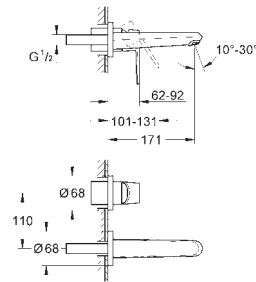

19 573 002 chrome 201.00

Eurodisc Cosmopolitan
Two-hole basin mixer
M-Size
wall mounted
set for final installation for 23 571 000
without concealed body
metal escutcheon
metal lever
GROHE StarLight chrome finish
GROHE AquaGuide mousseur
centre distance 110 mm
projection 170 mm
min. recommended pressure 1.0 bar

19 974 002 chrome 217.00
ditto, projection 225 mm