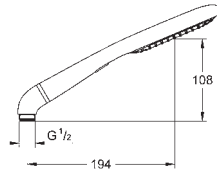

GROHE RAINSHOWER

Ref. No.

Colour

Price netto (€)

27 274 000

chrome

115.00

Rainshower Eco 120
Hand shower 2 sprays

Rain, SmartRain

eco function (reduction of flow rate)
elbow adapter for the combination of
hand showers with shower sets

GROHE StarLight chrome finish

GROHE DreamSpray perfect spray pattern

SpeedClean anti-lime system

Inner WaterGuide for a longer life
suitable for instantaneous heater
min. recommended pressure 1.0 bar