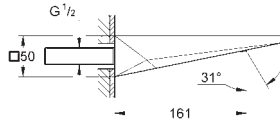

13 299 000 **chrome** **313.00**
13 299 DC0 **supersteel** *
13 299 A00 **hard graphite** *
13 299 AL0 **brushed hard graphite** *
Allure Brilliant
Bath spout
wall mounted
GROHE StarLight chrome finish
projection 161 mm
spout with integrated mousseur