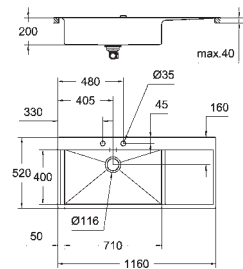

31 581 SD0

stainless steel

1,290.83

K1000

Stainless steel sink with drainer

model: K1000 80-S 116/52 1.0 lh

mounting type: flush mount

material: stainless steel AISI 304 (V2A)

material thickness: 1 mm

GROHE StarLight finish

finish: satin finish

GROHE Whisper

min. cabinet size: 800 mm

dimensions: 1160 x 520 mm

1 bowl: 710 x 400 mm

GROHE QuickFix installation system

sink mountable left

cut-out: 1148 x 508 mm

drainer: automatic waste fitting

accessories included: automatic waste fitting,

waste kit, basket strainer waste, mounting set