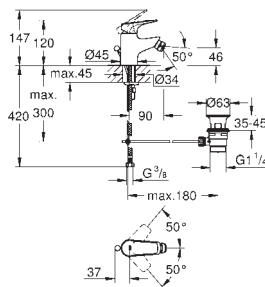

23 754 000 **chrome** 76.00

BauFlow
Single-lever bidet mixer 1/2"
single hole installation
metal lever
GROHE Longlife 28 mm ceramic cartridge
GROHE StarLight chrome finish
GROHE EcoJoy mousseur 5.7 l/min
rapid installation system
with ball joint
pop-up waste set 1 1/4"
flexible connection hoses