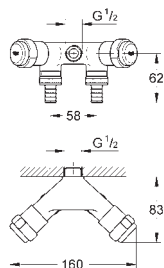

41 020 000 chrome 86.00

Original WAS double valve „Simple“ 1/2"
wall mounted
grease chamber headpart 1/2" for closable hose connection
non-return valve type EB
female thread 1/2"
protected against backflow
GROHE StarLight chrome finish
for combination with pipe ventilating valve type HB 41 239 000