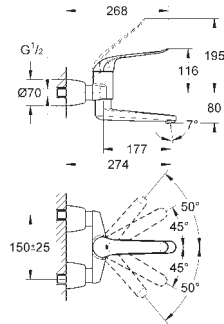

GROHE EUROECO SPECIAL

Ref. No.

Colour

Price netto (€)

32 774 000

chrome

306.00

Euroeco Special
Single-lever basin mixer 1/2"
wall mounted

GROHE StarLight chrome finish
GROHE SilkMove 46 mm ceramic cartridge
GROHE EcoJoy technology for less water and perfect flow
adjustable flow rate limiter
adjustable temperature limiter
adjustable minimum flow rate
approx. 2.5 l/min
laminar flow straightener 9 l/min.
cast swivel spout, lockable
projection 274 mm
metal lever
lever length 170 mm
with lockable S-unions