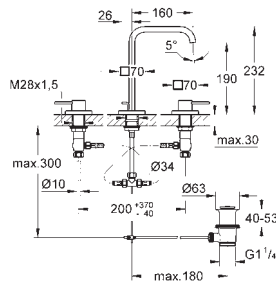

20 188 000 chrome 742.00

Allure
Three-hole basin mixer 1/2"
M-Size
with lever handles
metal escutcheon
ceramic headparts 1/2", 90°
GROHE StarLight chrome finish
flow limiter 8 l/min.
spout with mousseur
pressure-proof, flexible connection hoses
between spout and side valves
pop-up waste set 1 1/4"