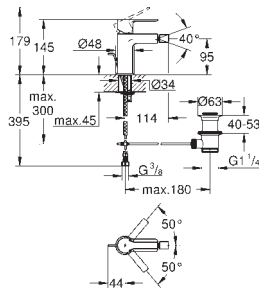

GROHE LINEARE

Ref. No. Colour Price netto (€)

33 848 001 chrome 213.00
33 848 DC1 supersteel 271.00

Lineare
Single-lever bidet mixer 1/2"
S-Size
single hole installation
metal lever
GROHE SilkMove 28 mm ceramic cartridge
with temperature limiter
GROHE StarLight chrome finish
GROHE QuickFix Plus installation system
ball-joint mousseur
pop-up waste set 1 1/4"
flexible connection hoses
min. recommended pressure 1.0 bar