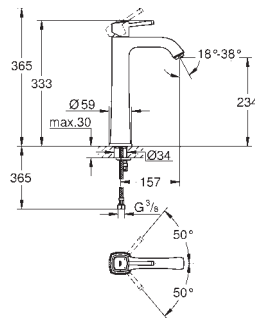

23 313 000	chrome	471.00
23 313 IGO	chrome/gold	538.00

Grandera
Single-lever basin mixer 1/2"
XL-Size
for free-standing basins
GROHE SilkMove 28 mm ceramic cartridge
temperature limiter
GROHE StarLight chrome finish
GROHE EcoJoy technology for less water and perfect flow
GROHE QuickFix installation system
GROHE AquaGuide adjustable mousseur 5.7 l/min
smooth body
flexible connection hoses
min. recommended pressure 1.0 bar