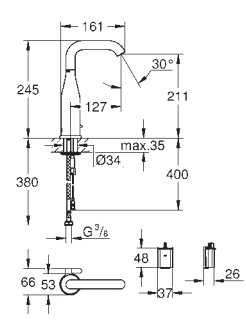

Essence E

Infra-red electronic basin mixer 1/2" with mixing device and adjustable temperature limiter

with infrared sensor for bi-directional communication for monitoring, configuration and service purpose

6 V lithium-battery, type CR-P2

battery lifetime: approx. 7 years (150 actuations a day)

GROHE StarLight chrome finish adjustable swivel area 0° / 150° / 360°

laminar spray regulator 5.0 l/min

flexible connection hoses

non-return valve

dirt strainers

with integrated solenoid valve

external battery

rapid installation system

multistage battery status display

7 pre-set programs:

auto flush

thermal disinfection

cleaning mode

additional functions and precise settings

by remote control 36 407

CE approved

acoustic group I in accordance with DIN 4109

type of protection faucet IP 59K

min. recommended pressure 1.0 bar

36 446 000

chrome

474.00