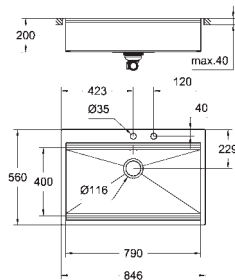

min. cabinet size: 600 mm

dimensions: 518 x 560 mm

1 bowl: 462 x 400 x 200 mm

**GROHE QuickFix** installation system

drainer: automatic waste fitting

accessories included: automatic waste fitting, waste kit, basket strainer waste, mounting set