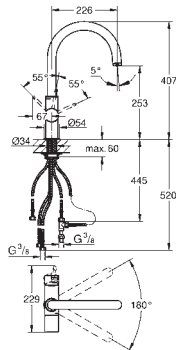

GROHE Blue Single-lever sink mixer 1/2" Bi-Flow
C-spout
single hole installation
GROHE SilkMove 46 mm ceramic cartridge
GROHE StarLight chrome finish
metal lever
adjustable flow rate limiter
swivel tubular spout
separate inner water ways for filtered and non-filtered water
with integrated drinking water outlet
with ceramic headpart to shut off drinking water
mousseur
flexible connection hoses
filter for drinking water not included in delivery
this product contains built-in LED lamps, which cannot be changed: energy efficiency class: A+

31 299 001 chrome 727.00
31 299 DC1 supersteel 879.00