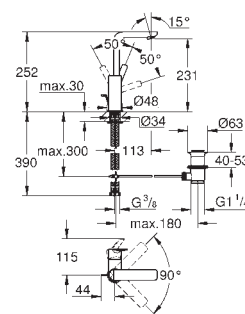

23 296 001 **chrome** **253.00**
23 296 DC1 **supersteel** **350.00**

Lineare
Single-lever basin mixer 1/2"
L-Size
single hole installation
metal lever
GROHE SilkMove 28 mm ceramic cartridge
with temperature limiter
GROHE StarLight chrome finish
GROHE EcoJoy SpeedClean mousseur 5.7 l/min
GROHE QuickFix Plus installation system
swivel spout with mousseur and stop limiter
pop-up waste set 1 1/4"
flexible connection hoses
min. recommended pressure 1.0 bar