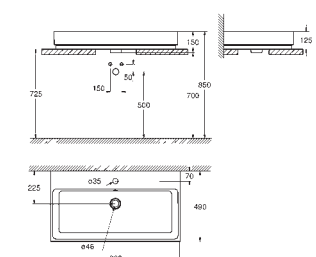

39 476 00H

alpine white

319.00

**Cube Ceramic
Counter top basin 80**

flat back side glazed
1 hole punched, 2 holes pre-punched
with overflow
800 x 490 mm

including fixation set
sanitary ware
PureGuard anti scale coating and anti bacterial glazing
10 pieces per pallet