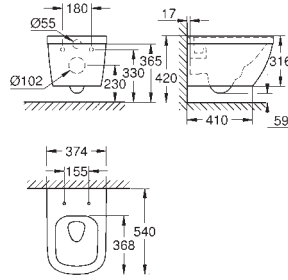

GROHE EURO CERAMIC

Ref. No.

Colour

Price netto (€)

39 328 000
39 328 00H

alpine white
alpine white

178.00
210.00

Euro Ceramic
Wall hung WC
for concealed cistern
horizontal outlet
GROHE Triple Vortex flushing technology
wash down
rimless
flush volume 3/5 l
including fixation set
sanitary ware
fully skirted with invisible fixation
optional: **PureGuard** anti scale coating and
anti bacterial glazing (00H)
16 pieces per pallet