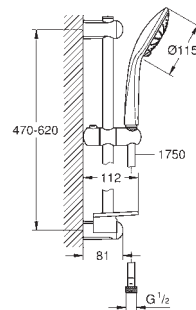

27 242 001 **chrome** **91.00**

**Euphoria 110 Duo
Shower rail set 2 sprays**

consisting of:
hand shower Euphoria 110 Duo (27 238)
shower rail, 600 mm (27 499)
Silverflex shower hose 1750 mm (28 388 000)
GROHE EasyReach tray (27 596)
GROHE EcoJoy 9,5 l/min flow limiter
GROHE DreamSpray perfect spray pattern
GROHE SprayDimmer (Stepless flow rate reduction)
GROHE StarLight chrome finish
GROHE QuickFix (upper bracket adjustable for adaption to existing drilling holes)
SpeedClean anti-lime system
Inner WaterGuide for a longer life
Twistfree to prevent hose from twisting
suitable for instantaneous heater
min. recommended pressure 1.0 bar

27 230 001 **chrome** **91.00**
ditto, with non-restricted flow