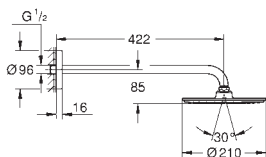

GROHE HEAD AND SIDE SHOWERS

Ref. No. Colour Price netto (€)

26 171 LS0 moon white/chrome 525.00

Rainshower Cosmopolitan 210
Head shower set 422 mm, 1 spray
consisting of:
Rainshower Cosmopolitan 210 metal head shower,
spray plate white (28 368 LS0)
1 spray:
Rain
Rainshower shower arm 422 mm, escutcheon
white (26 146 LS0)
GROHE DreamSpray perfect spray pattern
GROHE StarLight chrome finish
SpeedClean anti-lime system
DropStop no afterdripping from the horizontal
shower head after closing the valve
suitable for instantaneous heater
starting at 0.5 bar flow pressure

26 062 000 chrome 361.00