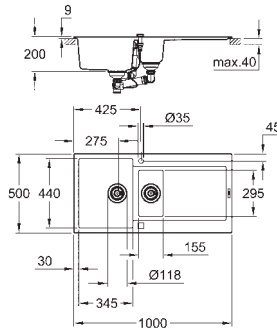

GROHE COMPOSITE SINKS

Ref. No.

Colour

Price netto (€)

31 646 AT0
31 646 AP0

granite gray
granite black

*
*

K500

Composite sink with drainer

model: K500 60-C 100/50 1.5 rev
mounting type: standard built-in
material: quartz composite

GROHE Whisper

min. cabinet size: 600 mm
dimensions: 1000 x 500 mm
1 bowl: 345 x 440 x 200 mm
0.5 bowl: 155 x 295 x 146 mm

GROHE QuickFix installation system

sink mountable left or right
cut-out: 980 x 480 mm
drainer: automatic waste fitting
accessories included: automatic waste fitting,
waste kit, basket strainer waste, mounting set