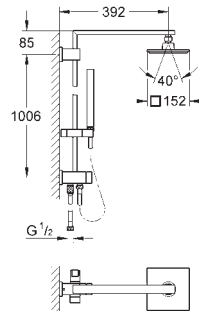

## Euphoria Cube System 150 Shower system with diverter for wall mounting

consisting of:

shower arm

projection 400 mm

change between hand and head shower  
by diverter

head shower Euphoria Cube 152 mm x 152 mm