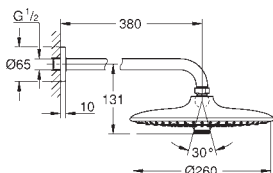

Euphoria 260
Head shower set 380 mm, 3 sprays
consisting of:
head shower Euphoria 260 (26 457)
3 spray patterns:
Rain, SmartRain, Jet
Shower arm Rainshower 380 mm (28 361 000)
GROHE EcoJoy 9,5 l/min flow limiter
GROHE DreamSpray perfect spray pattern
GROHE StarLight chrome finish
SpeedClean anti-lime system
Inner WaterGuide for a longer life
suitable for instantaneous heater
min. recommended pressure 1.0 bar

26 458 000 chrome 192.00
ditto, with non-restricted flow

SHOWERS