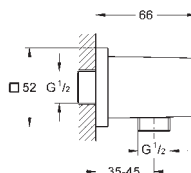

27 704 000 chrome 30.00

Euphoria Cube
Shower outlet elbow, 1/2"
male thread
protected against backflow
GROHE StarLight chrome finish