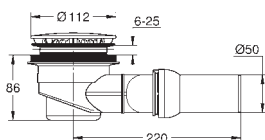

Waste set for universal shower tray
Ø 112 mm
horizontal outlet
GROHE StarLight chrome finish
flow rate 0.7 l/s (42 l/min) according to DIN EN 274

CERAMICS