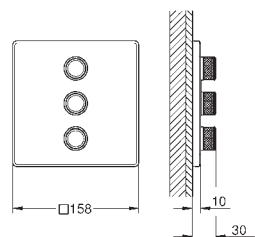

Grotherm SmartControl
Triple volume control trim
set for final installation for
GROHE Rapido SmartBox 35 600 000/35 601 000
metal wall escutcheon with **GROHE QuickFix**
(covered escutcheon and shaft sealing, covered
fixing), retroactively 6° adjustable
10 mm thin profile escutcheon
GROHE StarLight chrome finish
GROHE SmartControl push for ON-OFF, turn for
volume adjustment from EcoJoy to full flow, exchangeable symbols
multiple outlets can be run simultaneously
without roughing-in-set
flow performance:
outlet D = 28 l/min
outlet E = 28 l/min
outlet A = 28 l/min
outlet D+E+A = 65 l/min
optional flow reducer for CALGreen compliance included

35 600 000 chrome 68.00
GROHE Rapido SmartBox universal rough-in box for concealed installation

29 153 LS0 moon white 561.00