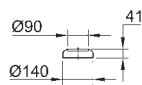

39 454 000

chrome

\*

**WC connection outlet**  
horizontal and vertical  
length adjustable  
60 to 105 mm from wall

39 457 000

chrome

\*

**WC connection outlet**  
vertical  
length adjustable  
93.5 to 137 mm from wall