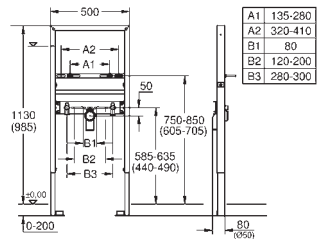

39 052 000

chrome

145.00

Rapid SL
Element for wash basin, single hole installation, height adjustable
with noise protection

1.13 m installation height

for on-the-wall installations or studded walls
powder coated steel frame, self-supporting
for dry-cladding, completely pre-assembled
with fixed connections
quick adjustment, lockable
fixing material
TÜV approved
fixing and connecting traverse, height adjustable
wash basin fixing bolts M10 with
fixing device for ceramic
variable distance of fixing bolts
HT-outlet bend Ø 50 mm
seal Ø 32 mm

2 noise protected fitting connections 1/2"

for on-the-wall installation please order wall brackets 38 558 00M (sold separately)