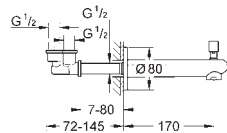

13 279 002 **chrome** **114.00**

Eurodisc Cosmopolitan
Bath spout
wall mounted
GROHE StarLight chrome finish
mousseur
automatic diverter: bath/shower
with concealed connection piece
male thread 1/2"
projection 170 mm