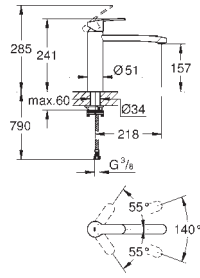

GROHE EUROSTYLE COSMOPOLITAN

Ref. No.

Colour

Price netto (€)

31 159 002

chrome

262.00

Eurostyle Cosmopolitan
Single-lever sink mixer 1/2"
for installation in front of window
medium spout
single hole installation
GROHE StarLight finish
GROHE SilkMove 35 mm ceramic cartridge
mousseur
adjustable flow rate limiter
swivel tubular spout
swivel area 140°
non-removable socket height: 30 mm
flexible connection hoses