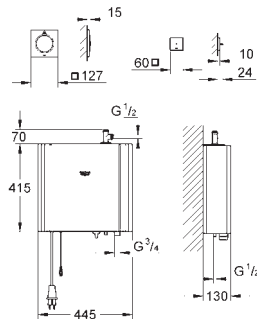

GROHE F-DIGITAL DELUXE

Ref. No.

Colour

Price netto (€)

36 362 000

chrome

3,270.00

**GROHE F-digital Deluxe
Steam generator 2.2 kW
with steam outlet and temperature sensor**

consisting of:
steam generator
415 x 445 x 130 mm
suitable for steam rooms up to 2.5 m³
supply voltage 230 V AC, 50 Hz
power 2.2 kW
water inlet 3/4"
operating pressure 1 – 5 bar (above pressure reducer)
automatic emptying
water outlet 1/2"
steam temperature: max. 55° C
steam outlet 1/2"
type of protection IP 23
CE approved

steam outlet module with indentation for fragranced oil
127 x 127 mm
connection thread 1/2"

temperature sensor module
60 x 60 x 12 mm

SpeedClean anti-lime system

GROHE StarLight chrome finish

requires rough-in set (29 074 000), F-digital Deluxe base unit box (26 374 000 or 36 397 000), Bluetooth unit (36 371 000) and various cable connections – all to be ordered separately due to installation situation

For detailed planning and product information please contact your local GROHE Customer Service.