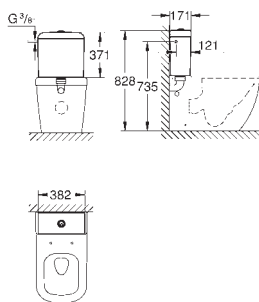

GROHE EURO CERAMIC

Ref. No.

Colour

Price netto (€)

39 333 000

alpine white

129.00

**Euro Ceramic
Exposed flushing cistern**

side or back inlet
for back inlet please order mounting set 49 522 000 (sold separately)
including flushing set with dual flush
including fixation set
sanitary ware
18 pieces per pallet