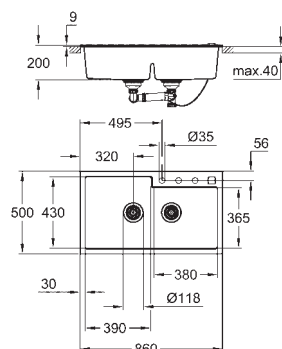

31 649 AT0
31 649 AP0

granite gray
granite black

*
*

K500

Composite sink

model: K500 90-C 86/50 2.0 rev
mounting type: standard built-in
material: quartz composite

GROHE Whisper

min. cabinet size: 900 mm
dimensions: 860 x 500 mm
1 bowl: 390 x 430 x 200 mm
2 bowl: 380 x 365 x 200 mm

GROHE QuickFix installation system

sink mountable left or right
cut-out: 840 x 480 mm
drainer: automatic waste fitting
accessories included: automatic waste fitting,
waste kit, basket strainer waste, mounting set