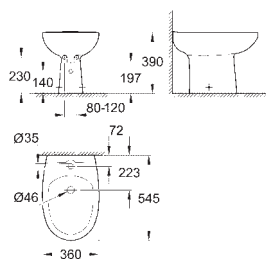

39 432 000 **alpine white** **117.00**
Bau Ceramic Floor standing bidet
1 hole punched
with overflow
including fixation set
sanitary ware
12 pieces per pallet