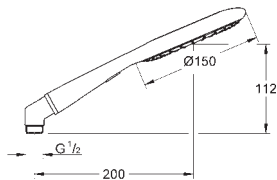

27 637 000

chrome/misty slate

92.00

**Rainshower Icon 150**  
**Hand shower 2 sprays**

Rain, SmartRain  
eco function (reduction of flow rate)  
metal elbow adapter for the combination of hand showers with shower hoses  
**GROHE EcoJoy** technology for less water and perfect flow  
**GROHE DreamSpray** perfect spray pattern  
**GROHE StarLight** chrome finish  
**SpeedClean** anti-lime system  
**Inner WaterGuide** for a longer life  
universal mounting system, fitting all standard shower hoses  
suitable for instantaneous heater