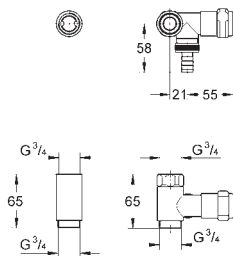

41 043 000 **chrome** **90.00**
Original WAS valve „Mixer“ 3/4"
wall mounted
for wall mixers 1/2"
right-hand connection
grease chamber headpart 1/2" for closable hose connection
non-return valve type EB
Spacer
protected against backflow
GROHE StarLight chrome finish
for combination with pipe ventilating valve type HB 41 239 000

41 040 000 **chrome** **80.00**
ditto, left hand connection