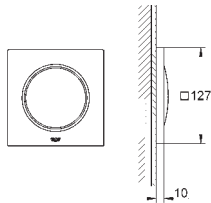

Rainshower F-Series
Light set
127 x 127 mm per module
full spectrum LED: soft light with changing rainbow colours
individually adjustable: permanent lighting with colour selection
consisting of:
- 1 light module with two plug connections
- 1 light module with one plug connection
waterproof & corrosion protected
supply voltage: 12 V DC
CE approved
GROHE StarLight chrome finish
requires rough-in set (29 072 000), F-digital Deluxe base unit box (26 374 000 or 36 397 000), Bluetooth unit (36 371 000) and various cable connections – all to be ordered separately due to installation situation
this product contains built-in LED lamps, which cannot be changed: energy efficiency class: A+
For detailed planning and product information please contact your local GROHE Customer Service.

29 072 000 chrome 241.00