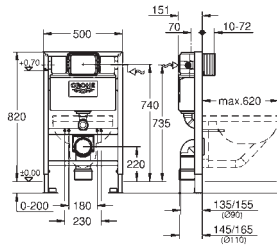

GROHE RAPID SL FOR WC

Ref. No.

Colour

Price netto (€)

38 526 000

chrome

337.00

Rapid SL

Element for WC, 0.82 m installation height with flushing cistern 6 - 9 l

for on-the-wall installations or studded walls
powder coated steel frame, self-supporting
for dry-cladding, completely pre-assembled
with fixed connections
quick adjustment, lockable
fixing material
TÜV approved
2 WC fixing bolts
fixing device for ceramic
distance of fixing bolts 180/230 mm
outlet bend Ø 90 mm
depth adjustable
reducer Ø 90/110 mm
inlet and outlet connecting set

flushing cistern 6 - 9 l containing the following features:

pneumatic discharge valve offering 3 modes of operation: dual flush or start/stop or single flush
front or top actuation
water supply from left/right or back
low noise (group I acc. to German Noise Specification)
insulated against condensation
1/2" water supply connection including integrated angle valve and push fit flexible hose union
Shortable inspection shaft incl. protection during construction phase

for on-the-wall installation please order wall brackets 38 558 00M (sold separately)
for mounting of small flush plates please order revision shaft 40 950 000 (sold separately)

38 618 000

chrome

279.00