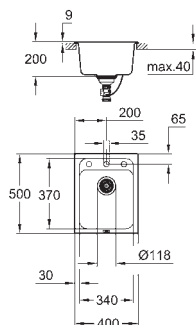

GROHE COMPOSITE SINKS

Ref. No.

Colour

Price netto (€)

31 650 AT0
31 650 AP0

granite gray
granite black

*
*

K700

Composite sink

model: K700 50-C 40/50 1.0

mounting type: standard built-in

material: quartz composite

GROHE Whisper

min. cabinet size: 500 mm

dimensions: 400 x 500 mm

1 bowl: 340 x 370 x 200 mm

GROHE QuickFix installation system

cut-out: 840 x 480 mm

drainer: automatic waste fitting

accessories included: automatic waste fitting,
waste kit, basket strainer waste, mounting set