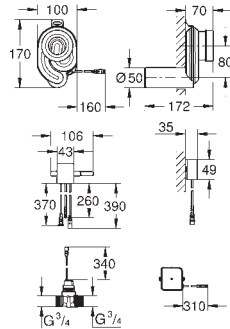

39 368 000

chrome

629.00

Temperature sensor for urinal

with transformer 100-240 V AC, 50-60 Hz, 6.75 V DC

can be used with 39 376 000
siphon with temperature sensor
cartridge with solenoid valve
and dirt strainer

flow pressure min 0.5 bar
operating pressure max 10 bar

7 pre-set programs:

auto flush
cleaning mode
pre-flush on/off
CE approved