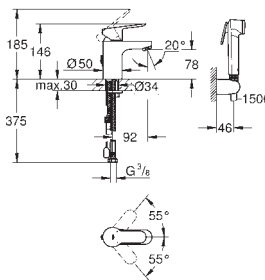

23 757 000 **chrome** **91.00**
BauEdge
Single-lever basin mixer 1/2"
S-Size
single hole installation
metal lever
GROHE Longlife 35 mm ceramic cartridge
adjustable flow rate limiter
optional temperature limiter ref. no. 46 375 000
GROHE StarLight chrome finish
GROHE EcoJoy mousseur 4.0 l/min
rapid installation system
retractable chain
flexible connection hoses
with shower set consisting of:
hand shower with integrated diverter
wall shower holder
shower hose
recommended pressure 1.0 - 5.0 bar