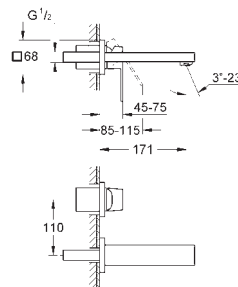

19 895 000 chrome 267.00

Eurocube
Two-hole basin mixer
S-Size
wall mounted
set for final installation for
concealed body 23 200 000
without concealed body
metal escutcheon
metal lever
GROHE StarLight chrome finish
GROHE AquaGuide adjustable mousseur
centre distance 110 mm
projection 171 mm
min. recommended pressure 1.0 bar

23 447 000 chrome 279.00
ditto, projection 231 mm