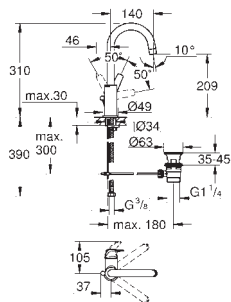

23 753 000 **chrome** 93.00

BauFlow
Single-lever basin mixer 1/2"
L-Size
single hole installation
metal lever
GROHE Longlife 28 mm ceramic cartridge
GROHE StarLight chrome finish
GROHE EcoJoy mousseur 5.7 l/min
rapid installation system
swivel tubular spout
plastic pop-up waste set 1 1/4"
flexible connection hoses