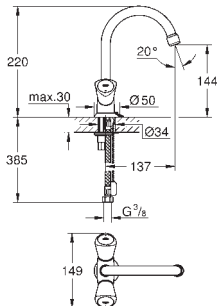

21 338 001 chrome 98.00

Costa S
One-hole basin mixer, 1/2"
metal handles
heat-insulated
screwable
Carbodur headpart
swivel tubular spout with mousseur
retractable chain
flexible connection hoses
GROHE StarLight chrome finish