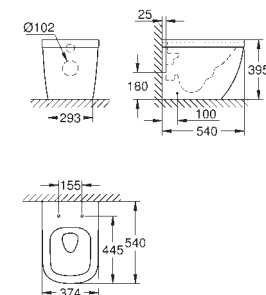

39 339 000

alpine white

138.00

39 339 00H

alpine white

170.00

**Euro Ceramic
Floor standing back to wall WC**

horizontal outlet
back to wall
GROHE Triple Vortex flushing technology
wash down
rimless
flush volume 3/5 l
including fixation set
sanitary ware
fully skirted with invisible fixation
optional: **PureGuard** anti scale coating and
anti bacterial glazing (00H)
12 pieces per pallet