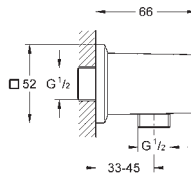

27 707 000 chrome 51.00

Allure Brilliant
Shower outlet elbow, 1/2"
male thread
protected against backflow
metal
GROHE StarLight chrome finish