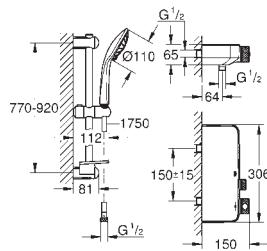

**GROHE SmartControl** push for ON-OFF, turn for  
volume adjustment from EcoJoy to full flow  
integrated **GROHE EasyReach** shower tray  
shower bottom outlet 1/2"  
bath spout with mousseur  
built-in non return valves and dirt strainers  
protected against backflow