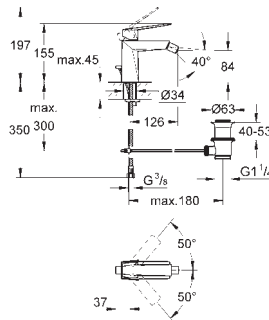

<b>23 117 000</b>	<b>chrome</b>	<b>664.00</b>
<b>23 117 DC0</b>	<b>supersteel</b>	*
<b>23 117 A00</b>	<b>hard graphite</b>	*
<b>23 117 AL0</b>	<b>brushed hard graphite</b>	*
<b>Allure Brilliant</b>		
<b>Single-lever bidet mixer 1/2"</b>		
<b>M-Size</b>		
single hole installation <b>GROHE SilkMove</b> 28 mm ceramic cartridge temperature limiter <b>GROHE StarLight</b> chrome finish <b>GROHE QuickFix</b> installation system ball-joint mousseur pop-up waste set 1 1/4" flexible connection hoses		