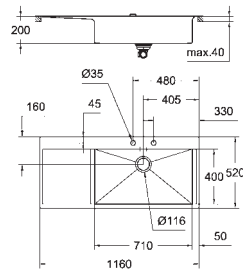

GROHE STAINLESS STEEL SINKS

Ref. No.

Colour

Price netto (€)

31 582 SD0

stainless steel

1,290.83

K1000

Stainless steel sink with drainer

model: K1000 80-S 116/52 1.0 rh

mounting type: flush mount

material: stainless steel AISI 304 (V2A)

material thickness: 1 mm

GROHE StarLight finish

finish: satin finish

GROHE Whisper

min. cabinet size: 800 mm

dimensions: 1160 x 520 mm

1 bowl: 710 x 400 mm

GROHE QuickFix installation system

sink mountable right

cut-out: 1148 x 508 mm

drainer: automatic waste fitting

accessories included: automatic waste fitting,

waste kit, basket strainer waste, mounting set