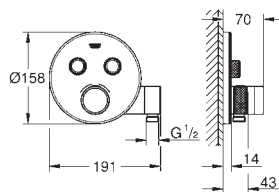

Grotherm SmartControl
Thermostat for concealed installation
with 2 valves and integrated shower holder
set for final installation for
GROHE Rapido SmartBox 35 600 000
metal wall escutcheon with **GROHE QuickFix**
(covered escutcheon and shaft sealing, covered
fixing), retroactively 6° adjustable
GROHE StarLight chrome finish
GROHE SmartControl push for ON-OFF, turn for
volume adjustment from EcoJoy to full flow, exchangeable symbols
GROHE TurboStat compact cartridge
with wax thermoelement
GROHE SafeStop at 38°C
GROHE SafeStop Plus optional temperature limiter at 43°C or 46°C included
built-in non return valves and dirt strainers
multiple outlets can be run simultaneously
integrated shower union with shower outlet 1/2"
without roughing-in-set
flow performance:
outlet B = 24 l/min
hand shower = 12 l/min

35 600 000	chrome	68.00
GROHE Rapido SmartBox universal rough-in box for concealed installation