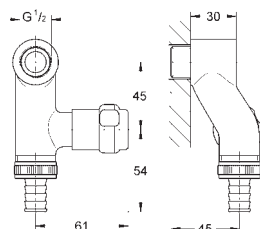

41 110 000 **chrome** **46.00**
Original WAS valve „Electro“ 1/2"
wall mounted
grease chamber headpart 3/8" for closable hose connection
non-return valve type EB
protected against backflow
GROHE StarLight chrome finish
for combination with pipe ventilating valve type HB 41 239 000