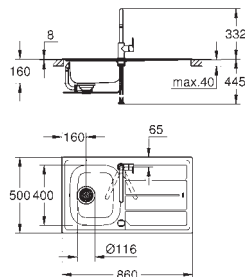

1 bowl: 482 x 406 mm

**GROHE QuickFix** installation system

cut-out: 517 x 442 mm

drainer: Ø 3.5"/90 mm basket strainer waste

accessories included: waste kit, basket

strainer waste, mounting set

31 562 SD0

stainless steel