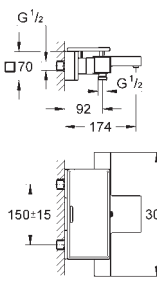

Grotherm Cube

Thermostatic bath mixer 1/2"

wall mounted

GROHE StarLight chrome finish

GROHE SafeStop at 38°C

GROHE SafeStop Plus optional temperature limiter at 43°C included

GROHE TurboStat compact cartridge

with wax thermoelement

integrated mixed water shut off

GROHE AquaDimmer Eco with multiple function:

- integrated GROHE EcoButton

(economy button with economy stop for shower)

- flow control

- diverter: bath/shower

shower bottom outlet 1/2"

flow straightener

built-in non return valves

dirt strainers

protected against backflow

covered S-unions

GROHE EasyReach shower tray (18 700 000)

removable for easy cleaning

da Vinci satin white finish

GROHE EcoJoy technology for less water and perfect flow