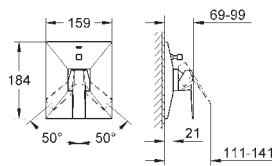

19 785 000	chrome	490.00

Allure Brilliant
Single-lever bath mixer
set for final installation for
35 501 000
without concealed body
GROHE StarLight chrome finish
automatic diverter: bath/shower
escutcheon- and shaft-sealing
metal escutcheon
covered coupling

19 787 001	chrome	1,340.00
19 787 DC1	supersteel	*
19 787 A01	hard graphite	*
19 787 AL1	brushed hard graphite	*