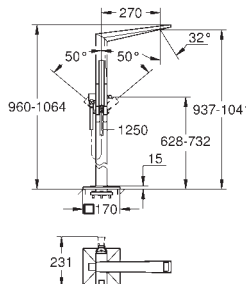

23 119 000 chrome 2,560.00
23 119 DC0 supersteel *
23 119 A00 hard graphite 3,370.00
23 119 AL0 brushed hard graphite 3,590.00

**Allure Brilliant
Single-lever bath mixer 1/2", floor mounted**
set for final installation for
45 984
without roughing-in-set
GROHE SilkMove 46 mm ceramic cartridge
GROHE StarLight chrome finish
automatic diverter: bath/shower
spout with integrated mousseur
projection 270 mm
integrated non-return valve in the shower outlet 1/2"
with shower holder
hand shower Euphoria Cube+
metal shower hose 1250 mm
protected against backflow