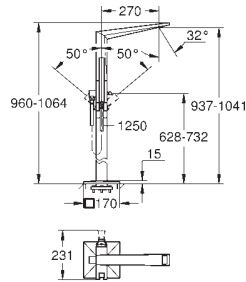

23 119 001 chrome 2,240.00

**Allure Brilliant
Single-lever bath mixer 1/2", floor mounted**
set for final installation for
45 984
without roughing-in-set
GROHE SilkMove 46 mm ceramic cartridge
GROHE StarLight chrome finish
automatic diverter: bath/shower
spout with integrated mousseur
hand shower Euphoria Cube+ 6.6 l/min
Silverflex shower hose 1250 mm
projection 270 mm
integrated non-return valve in the shower outlet 1/2"
with shower holder
protected against backflow