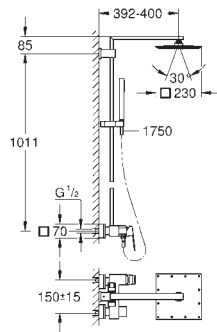

23 147 001

chrome

1,090.00

Euphoria Cube System 230 Shower system with single lever mixer for wall mounting

consisting of:

shower arm

projection 400 mm

exposed single-lever shower mixer with diverter

allows change between:

spray pattern: Rain

Rainshower Allure 230 metal head shower (27 479)

with ball joint

rotation angle $\pm 15^\circ$

spray pattern: Rain

hand shower Euphoria Cube Stick (27 698 000)

adjustable in height with gliding element

Silverflex shower hose 1750 mm (28 388 000)

GROHE SilkMove 35 mm ceramic cartridge

GROHE DreamSpray perfect spray pattern

GROHE StarLight chrome finish

SpeedClean anti-lime system

Inner WaterGuide for a longer life

Twistfree to prevent hose from twisting

suitable for instantaneous heaters

from 18 kW/h

minimum flow rate 7 l/min.

min. recommended pressure 1.0 bar