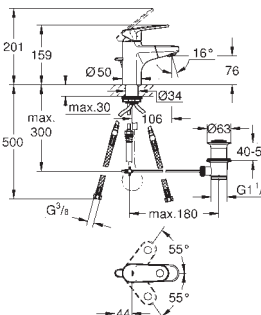

32 612 002

chrome

188.00

**ditto, with non-restricted flow**

33 163 002

chrome

188.00

**Europlus**  
**Single-lever basin mixer 1/2"**  
**S-Size**  
**single hole installation**  
 metal lever  
**GROHE SilkMove** 35 mm ceramic cartridge  
 adjustable flow rate limiter  
 adjustable minimum flow rate  
 approx. 2.5 l/min  
 temperature limiter  
**GROHE StarLight** chrome finish  
**GROHE QuickFixPlus** installation  
 system with centering support  
**SpeedClean** mousseur  
 smooth body  
 flexible connection hoses  
 certificate applied for