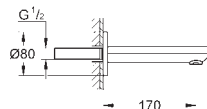

Eurosmart Cosmopolitan

Bath spout

wall mounted

GROHE StarLight chrome finish

mousseur

male thread 1/2"

projection 170 mm

min. recommended pressure 1.0 bar

13 262 000

chrome

111.00