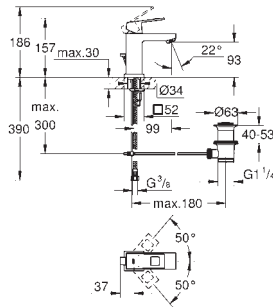

**23 127 00E** **chrome** **215.00**  
**Eurocube**  
**Single-lever basin mixer 1/2"**  
**S-Size**  
**single hole installation**  
 metal lever  
**GROHE SilkMove** 28 mm ceramic cartridge  
 temperature limiter  
**GROHE StarLight** chrome finish  
**GROHE EcoJoy** SpeedClean mousseur 5.7 l/min  
**GROHE QuickFix Plus** installation system  
 pop-up waste set 1 1/4"  
 flexible connection hoses