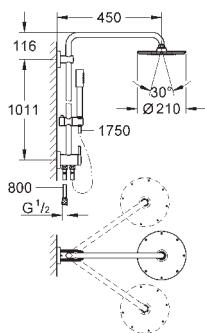

27 058 000

chrome

850.00

Rainshower System 210
Shower system with diverter
for wall mounting

consisting of:
horizontal swivable 450 mm shower arm
change between hand and head shower
by diverter
metal head shower Rainshower Cosmopolitan 210 (28 368 000)
with ball joint
rotation angle $\pm 15^\circ$
hand shower Sena (28 034 000)
adjustable in height with gliding element (12 140 000)
metal shower hose 1750 mm
connection to water supply with 1/2"-thread of
the 800 mm shower hose to faucet / wall union
GROHE DreamSpray perfect spray pattern
GROHE StarLight chrome finish
SpeedClean anti-lime system
Inner WaterGuide for a longer life
suitable for instantaneous heaters
from 18 kW/h
minimum flow rate 7 l/min.
min. recommended pressure 1.0 bar