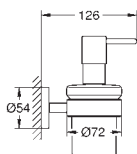

40 448 001 chrome 38.74
40 448 DC1 supersteel 49.16
40 448 EN1 brushed nickel 43.74

Essentials Soap dispenser with holder
material: glass / metal
filling quantity 160 ml
consisting of:
holder (40 369 001)
soap dispenser (40 394 001)
concealed fastening
GROHE StarLight chrome finish