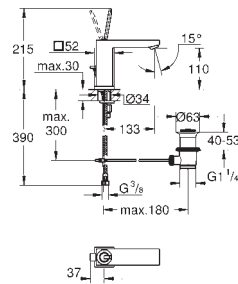

23 657 000 chrome 244.00

Eurocube Joy
Single-lever basin mixer 1/2"
M-Size
single hole installation
metal lever
GROHE FeatherControl Joystick cartridge
GROHE StarLight chrome finish
GROHE EcoJoy SpeedClean mousseur 5.7 l/min
GROHE QuickFix Plus installation system
pop-up waste set 1 1/4"
flexible connection hoses