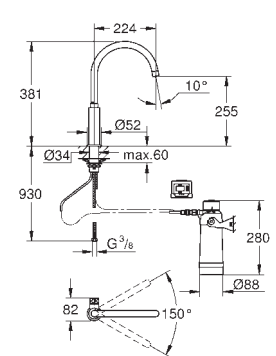

30 387 000

chrome

*

GROHE Blue Pure Mono Starter Kit

consisting of:

GROHE Blue Mono faucet with filter function

single hole installation

C-spout

handle for filtered table water

headpart 1/2"

GROHE StarLight chrome finish

swivel tubular spout

swivel area 360°

flexible connection hoses

GROHE Blue filter head

GROHE Blue activated carbon filter for premium taste

capacity 3000 l

filter exchange timer including 2 x AA batteries