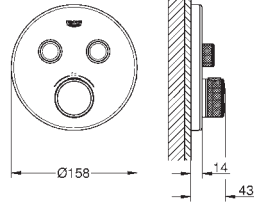

# GROHE GROHTHERM SMARTCONTROL

Ref. No. Colour Price netto (€)

29 151 LS0 moon white 601.00

**Grotherm SmartControl**  
**Thermostat for concealed installation with 2 valves**  
 set for final installation for  
 GROHE Rapido SmartBox 35 600 000  
 metal wall escutcheon with **GROHE QuickFix**  
 (covered escutcheon and shaft sealing, covered  
 fixing), retroactively 6° adjustable  
**GROHE StarLight** finish  
**GROHE SmartControl** push for ON-OFF, turn for  
 volume adjustment from EcoJoy to full flow, exchangeable symbols  
**GROHE TurboStat** compact cartridge  
 with wax thermoelement  
**GROHE SafeStop** at 38°C  
**GROHE SafeStop Plus** optional temperature limiter at 43°C or 46°C included  
 built-in non return valves and dirt strainers  
 multiple outlets can be run simultaneously  
 cover plate in moon white acrylic glass  
 without roughing-in-set  
 flow performance:  
 outlet B = 24 l/min  
 outlet C = 26 l/min  
 outlet B+C = 29 l/min