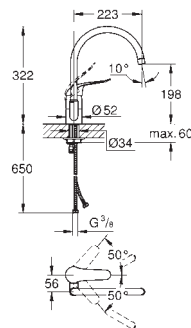

32 786 000

chrome

121.00

Euroeco Special
Single-lever sink mixer 1/2"
single hole installation
GROHE StarLight finish
GROHE SilkMove 46 mm ceramic cartridge
adjustable flow rate limiter
adjustable temperature limiter
laminar flow straightener 9 l/min.
swivel tubular spout
selectable swivel area : 0° / 150° / 360°
metal lever
lever length 120 mm
flexible connection hoses
rapid installation system