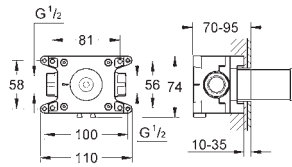

35 034 000 chrome 215.00

Grotherm F
Rough-in for wall shower union 27 621
for grid installation of Grotherm Custom Shower system
built-in box with removable protection cover
waterproof membrane base for wall sealing
flushing plug
for masonry and drywall installation
fixing points for front and back wall
aramã DR
1/2" connections
installation depth 70 - 95 mm