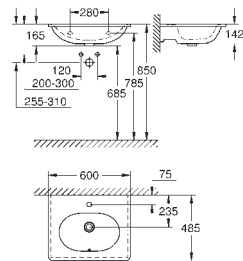

39 565 00H

alpine white

164.00

Essence
Wash basin 60
wall hung
1 hole punched, 2 holes pre-punched
with overflow on opposite site to faucet
600 x 485 mm
suitable for half and full pedestal
sanitary ware
PureGuard anti scale coating and anti bacterial glazing
16 pieces per pallet