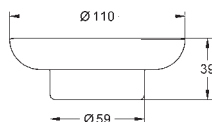

40 368 001 chrome 5.74

Essentials Soap dish
material: glass
fits in the following holders:
Essentials (40 369)
Essentials Cube (40 508)
Bau Cosmopolitan (40 585)
Essentials Authentic (40 652)