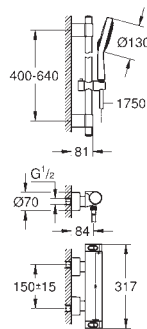

GROHE GROHTHERM 2000

Ref. No. Colour Price netto (€)

34 281 001 chrome 481.00

Grohtherm 2000
Thermostatic shower mixer 1/2" with shower set
consisting of:
Grohtherm 2000 thermostatic shower mixer (34 169)
Power&Soul Cosmopolitan shower set 130/
600 mm rail (27 731)
min. recommended pressure 1.0 bar