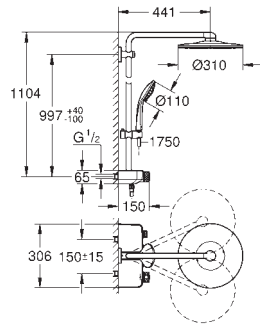

# GROHE EUPHORIA SMARTCONTROL SYSTEM

Ref. No.

Colour

Price netto (€)

26 507 000  
26 507 LS0

chrome  
moon white

913.00  
1,002.40