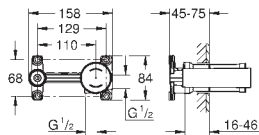

23 571 000 chrome 236.00

Single-lever mixer 1/2", universal concealed body
for 2-hole basin mixers
wall installation
without finishing trim set
GROHE SilkMove 35 mm ceramic cartridge
adjustable flow rate limiter
with temperature limiter
spout can be positioned on the right or left
DR-brass
installation device