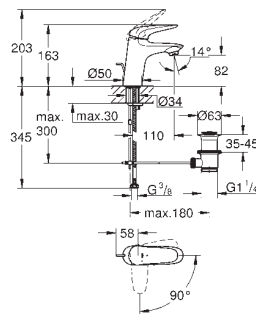

GROHE SILKMOVE ES

Ref. No.

Colour

Price netto (€)

23 709 003
23 709 LS3

chrome
moon white/chrome

110.00
143.00

Eurostyle
Single-lever basin mixer 1/2"

S-Size

single hole installation

solid metal lever

GROHE SilkMove ES 35 mm ceramic cartridge

with energy saving function via cold start

adjustable flow rate limiter

with temperature limiter

GROHE StarLight chrome finish

GROHE EcoJoy mousseur 5.7 l/min

GROHE QuickFix rapid installation system

pop-up waste set 1 1/4"

flexible connection hoses