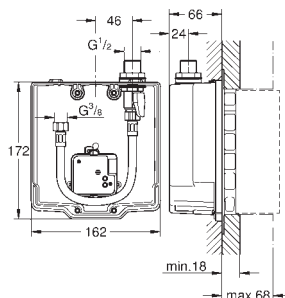

GROHE EUROSMART COSMOPOLITAN E

Ref. No.

Colour

Price netto (€)

36 337 000

chrome

112.00

**Euroeco Cosmopolitan E
Concealed mounting box**

wall installation
for installation with pre-mixed or cold water
suitable for IR-sets for final installation
stop valve
connection housing for power supply
suitable for
36 273 000, 36 335 SD0, 36 334 SD0, 36 411 000