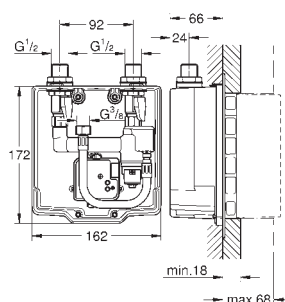

36 336 000

chrome

307.00

**Eurosmart Cosmopolitan E
Concealed mounting box**

with integrated pre-adjustable
thermostatic mixer
wall installation
suitable for IR-sets for final installation
2 stop valves
non-return valve
connection housing for power supply
suitable for