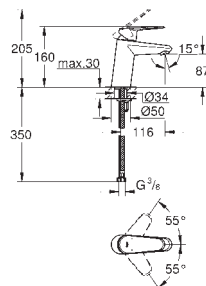

32 469 20E **chrome** 157.00

Eurodisc Cosmopolitan
Single-lever basin mixer 1/2"
S-Size
metal lever
single hole installation
GROHE SilkMove 35 mm ceramic cartridge
adjustable flow rate limiter
adjustable minimum flow rate
approx. 2.5 l/min
temperature limiter
GROHE StarLight chrome finish
GROHE EcoJoy SpeedClean mousseur 5.7 l/min
GROHE QuickFixPlus installation
system with centering support
smooth body
flexible connection hoses
min. recommended pressure 1.0 bar
acoustic group I in accordance with DIN 4109