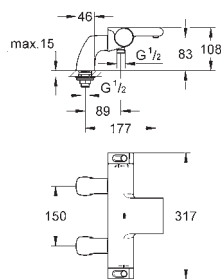

Grohtherm 2000
Thermostatic bath mixer 1/2"
pillar installation
GROHE CoolTouch safety housing
GROHE StarLight chrome finish
GROHE Aqua Paddle ergonomically shaped handles
GROHE TurboStat compact cartridge with wax thermoelement
GROHE SafeStop at 38°C
GROHE SafeStop Plus optional temperature limiter at 43°C included
integrated mixed water shut off
GROHE AquaDimmer Eco with multiple function:
- flow control
- diverter: bath/shower
- integrated Economy button (with economy stop for shower)
shower bottom outlet 1/2"
GROHE XL Waterfall flow straightener
built-in non return valves
dirt strainers
protected against backflow
pillar unions with covered fixing
GROHE EcoJoy technology for less water and perfect flow

34 482 001 chrome 507.00