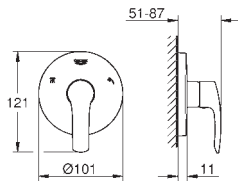

19 972 002 **chrome** 44.00

**Eurosmart
5-way diverter**
for use with diverter rough-in valve
29 708 000
without concealed body
GROHE StarLight chrome finish