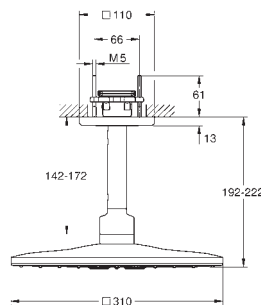

26 481 LSO moon white 616.00

Rainshower 310 SmartActive Cube
Head shower set ceiling 142 mm, 2 sprays

consisting of:
head shower Rainshower 310 SmartActive Cube, spray plate moon white
2 spray patterns:
GROHE PureRain, ActiveRain
142 mm ceiling shower arm
GROHE DreamSpray perfect spray pattern
GROHE StarLight finish
SpeedClean anti-lime system
Inner WaterGuide for a longer life
requires rough-in set 26 483 000 or 26 484 000 - to be ordered separately