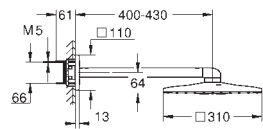

GROHE HEAD AND SIDE SHOWERS

Ref. No. Colour Price netto (€)

26 479 LSO moon white 616.00

Rainshower 310 SmartActive Cube
Head shower set 430 mm, 2 sprays

consisting of:
head shower Rainshower 310 SmartActive Cube, spray plate moon white
2 spray patterns:
GROHE PureRain, ActiveRain
horizontal 430 mm shower arm
GROHE DreamSpray perfect spray pattern
GROHE StarLight finish
SpeedClean anti-lime system
Inner WaterGuide for a longer life
requires rough-in set 26 483 000 or 26 484 000 - to be ordered separately