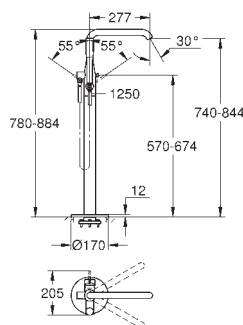

23 491 001 chrome 1,260.00
23 491 DC1 supersteel 1,400.00
23 491 *** SPA colours 1,400.00

Essence
Single-lever bath mixer 1/2", floor mounted
set for final installation for 45 984
without roughing-in-set
GROHE SilkMove 35 mm ceramic cartridge with temperature limiter
GROHE StarLight chrome finish
automatic diverter: bath/shower
swivel spout with mousseur and stop limiter
projection 277 mm
integrated non-return valve in the shower outlet 1/2"
with shower holder
for chrome: hand shower 27 806, for other colours: hand shower 26 465
Silverflex shower hose 1 250 mm (28 362)
protected against backflow

1. *** SPA colours:
2. BE
   - GL
   - DA
   - A0
   - EN
   - GN
   - DL
   - AL