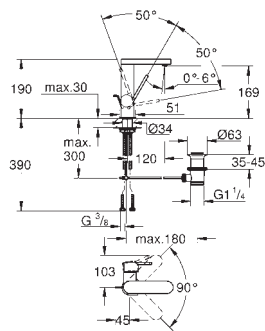

**23 870 003** **chrome** **180.00**

**Plus**  
**Single-lever basin mixer 1/2"**  
**S-Size**  
**single hole installation**  
 metal lever  
**GROHE SilkMove ES** 28 mm ceramic cartridge  
 with energy saving function via cold start  
 with temperature limiter  
**GROHE StarLight** chrome finish  
**GROHE EcoJoy** SpeedClean mousseur 5.7 l/min  
**GROHE AquaGuide** adjustable mousseur  
**GROHE QuickFix Plus** installation system  
 pop-up waste set 1 1/4"  
 flexible connection hoses