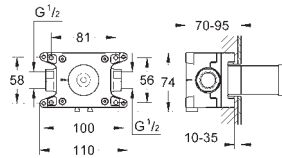

GROHE GROHTHERM 3000 COSMOPOLITAN

Ref. No. Colour Price netto (€)

35 028 000 **chrome** **135.00**

Rapido C
Rough-in for single volume control
for grid installation of Grohtherm Custom Shower system
built-in box with removable protection cover
waterproof membrane base for wall sealing
for masonry and drywall installation
fixing points for front and back wall
aramã DR
pre-assembled ceramic headpart 3/4"
connection threads 1/2"
flow rate:
55 l/min. at 3 bar
installation depth 70 - 95 mm
min. recommended pressure 1.0 bar