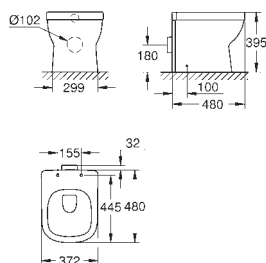

39 329 000

alpine white

133.00

39 329 00H

alpine white

166.00

**Euro Ceramic
Floor standing WC**

universal trap for horizontal and vertical outlet
wash down
rimless
flush volume 3/5 l
including fixation set
sanitary ware
fully skirted with invisible fixation
optional: **PureGuard** anti scale coating and
anti bacterial glazing (00H)
12 pieces per pallet