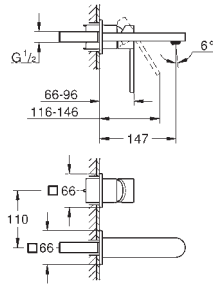

29 303 003 **chrome** **220.00**

Plus
Two-hole basin mixer
M-Size
wall mounted
set for final installation for
23 200 000
without concealed body
metal escutcheon
metal lever
GROHE StarLight chrome finish
GROHE EcoJoy SpeedClean mousseur 5.7 l/min
GROHE AquaGuide adjustable mousseur
centre distance 110 mm
projection 147 mm
min. recommended pressure 1.0 bar