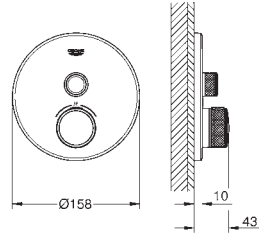

GROHE GROHTHERM SMARTCONTROL

Ref. No. Colour Price netto (€)

29 118 000	chrome	432.00
29 118 DC0	supersteel	586.00
29 118 AL0	brushed hard graphite	586.00

Grotherm SmartControl
Thermostat for concealed installation with one valve
set for final installation for
GROHE Rapido SmartBox 35 600 000
metal wall escutcheon with **GROHE QuickFix**
(covered escutcheon and shaft sealing, covered
fixing), retroactively 6° adjustable
GROHE StarLight chrome finish
GROHE SmartControl push for ON-OFF, turn for
volume adjustment from EcoJoy to full flow, exchangeable symbols
GROHE TurboStat compact cartridge
with wax thermoelement
GROHE SafeStop at 38°C
GROHE SafeStop Plus optional temperature limiter at 43°C or 46°C included
built-in non return valves and dirt strainers
without roughing-in-set
flow performance:
outlet A (to external shut-off) = 34 l/min
outlet B/C = 29 l/min

35 600 000	chrome	68.00
GROHE Rapido SmartBox universal rough-in box for concealed installation		

29 119 000	chrome	475.00
29 119 DC0	supersteel	638.00
29 119 AL0	brushed hard graphite	729.00