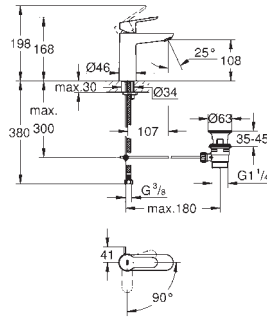

Ref. No. Colour Price netto (€)

23 759 000 chrome 82.00

BauEdge
Single-lever basin mixer 1/2"
M-Size
single hole installation
metal lever
GROHE Longlife ES 28 mm ceramic cartridge
with energy saving function via cold start
GROHE StarLight chrome finish
GROHE EcoJoy mousseur 5.7 l/min
rapid installation system
plastic pop-up waste set 1 1/4"
flexible connection hoses