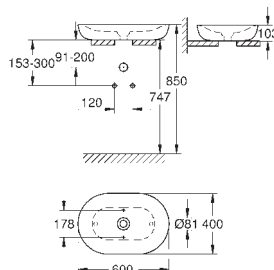

39 608 00H

alpine white

369.00

Essence
Vessel basin 60
without overflow
600 x 400 mm
including fixation set
including ceramic waste, removable cover
non-closable
sanitary ware
PureGuard anti scale coating and anti bacterial glazing