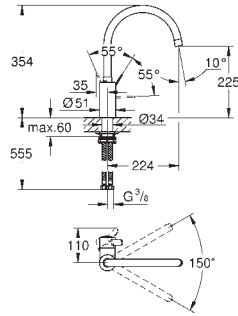

GROHE EUROSMART COSMOPOLITAN

Ref. No.

Colour

Price netto (€)

32 843 002
32 843 DC2

chrome
supersteel

138.00
179.00

Eurosmart Cosmopolitan
Single-lever sink mixer 1/2"

high spout
single hole installation
GROHE StarLight chrome finish
GROHE SilkMove 35 mm ceramic cartridge
GROHE Zero separated inner water ways - lead and nickel free
mousseur
adjustable flow rate limiter
swivel tubular spout
selectable swivel area : 0° / 150°
flexible connection hoses
rapid installation system

32 843 20E
ditto, with GROHE Ecojoy

chrome

142.00