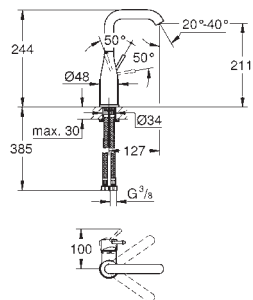

23 541 001 chrome 195.00

Essence
Single-lever basin mixer 1/2"
L-Size
single hole installation
metal lever
GROHE SilkMove 28 mm ceramic cartridge
with temperature limiter
GROHE StarLight chrome finish
GROHE EcoJoy mousseur 5.7 l/min
GROHE AquaGuide adjustable mousseur
GROHE QuickFix Plus installation system
swivel spout with mousseur and stop limiter
smooth body
flexible connection hoses
min. recommended pressure 1.0 bar