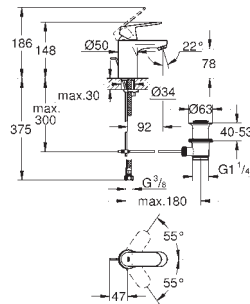

32 825 000

chrome

111.00

Eurosmart Cosmopolitan
Single-lever basin mixer 1/2"
S-Size

single hole installation
metal lever

GROHE SilkMove 35 mm ceramic cartridge
adjustable flow rate limiter
GROHE StarLight chrome finish
GROHE QuickFix installation system
with centering support

mousseur
pop-up waste set 1 1/4"
flexible connection hoses
min. recommended pressure 1.0 bar
optional temperature limiter ref. no. 46 375 000
acoustic group I in accordance with DIN 4109