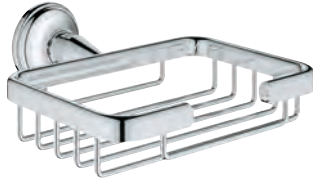

GROHE ESSENTIALS AUTHENTIC

Ref. No.

Colour

Price netto (€)

40 659 001
40 659 EN1

chrome
brushed nickel

37.08
48.33

Essentials Authentic
Filling basket, small
material: metal
concealed fastening
GROHE StarLight chrome finish