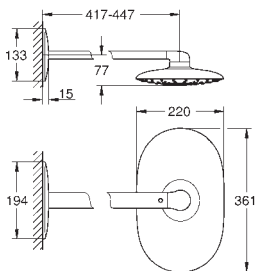

Ref. No.	Colour	Price netto (€)
	26 254 000 Rainshower 360 Duo Head shower set 450 mm, 2 sprays consisting of: head shower Rainshower 360 DUO, spray plate chrome 2 spray patterns: GROHE PureRain/GROHE Rain O² spray* and TrioMassage horizontal 450 mm shower arm GROHE DreamSpray perfect spray pattern GROHE StarLight chrome finish SpeedClean anti-lime system Inner WaterGuide for a longer life requires rough-in set 26 264 001 – to be ordered separately * to be decided at first installation; factory default setting: GROHE PureRain	chrome	595.00
	26 254 LS0 Rainshower 360 Duo Head shower set 450 mm, 2 sprays consisting of: head shower Rainshower 360 DUO, spray plate white 2 spray patterns: GROHE PureRain/GROHE Rain O² spray* and TrioMassage horizontal 450 mm shower arm GROHE DreamSpray perfect spray pattern GROHE StarLight chrome finish SpeedClean anti-lime system Inner WaterGuide for a longer life requires rough-in set 26 264 001 – to be ordered separately * to be decided at first installation; factory default setting: GROHE PureRain	moon white	543.00
	26 450 000 Rainshower 360 Mono Head shower set 450 mm, 1 spray consisting of: head shower Rainshower 360 MONO, spray plate chrome 1 spray: GROHE PureRain/GROHE Rain O² spray* horizontal 450 mm shower arm GROHE DreamSpray perfect spray pattern GROHE StarLight chrome finish SpeedClean anti-lime system Inner WaterGuide for a longer life requires rough-in set 26 264 001 – to be ordered separately * to be decided at first installation; factory default setting: GROHE PureRain	chrome	468.00
	26 450 LS0 Rainshower 360 Mono Head shower set 450 mm, 1 spray consisting of: head shower Rainshower 360 MONO, spray plate white 1 spray: GROHE PureRain/GROHE Rain O² spray* horizontal 450 mm shower arm GROHE DreamSpray perfect spray pattern GROHE StarLight chrome finish SpeedClean anti-lime system Inner WaterGuide for a longer life requires rough-in set 26 264 001 – to be ordered separately * to be decided at first installation; factory default setting: GROHE PureRain	moon white	471.00
	26 264 001 Rainshower 360 Rough-in box for head shower set 26 254 / 26 450 inlets and outlets 1/2" fixing points for back wall leakproof housing removable protection cover with installation information	chrome	97.00