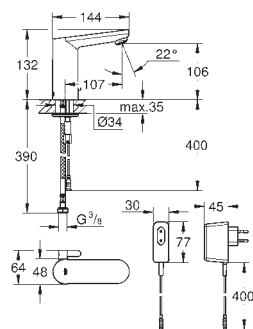

Eurosmart Cosmopolitan E

**Infra-red electronic basin mixer 1/2" with mixing device
and adjustable temperature limiter**

with infrared sensor for bi-directional communication
for monitoring, configuration and service purpose

with plug transformer 100-230 V AC, 50-60 Hz, 6 V DC

GROHE EcoJoy mousseur 5.7 l/min

flexible connection hoses

non-return valve

dirt strainers

with integrated solenoid valve

rapid installation system

7 pre-set programs:

auto flush

thermal disinfection

cleaning mode

additional functions and precise settings

by remote control 36 407

CE approved

acoustic group I in accordance with DIN 4109

type of protection faucet IP 59K

min. recommended pressure 1.0 bar