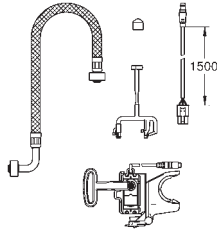

GROHE Sensia Arena

Installation kit for automatic flush and pre-flush

consisting of:

servo motor for GD 2

actuation rod for flushing valve

cable + blind cap

flexible hose

WC actuation plate not included

CE approved

40 899 000 **chrome** **36.00**

Retrofit kit for shower toilets Sensia Arena and IGS

retrofit of existing Rapid SL and Uniset installations to shower toilets Sensia Arena or IGS

including:

conduit pipe with locking ring and flat seal

cable ties

WC connecting pipe Ø 45 mm

waste sleeve Ø 90 mm