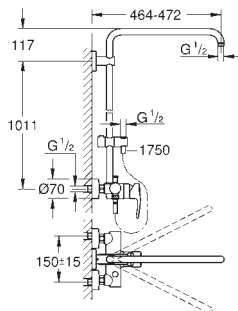

26 240 000

chrome

338.00

Euphoria System Shower system with single lever mixer for wall mounting

consisting of:

horizontal swivable 450 mm shower arm

exposed single-lever shower mixer with diverter

gliding element

Silverflex shower hose 1750 mm (28 388 000)

GROHE SilkMove 46 mm ceramic cartridge

GROHE StarLight chrome finish

Inner WaterGuide for a longer life

Twistfree to prevent hose from twisting

minimum flow rate 7 l/min.

suitable for instantaneous heaters

from 18 kW/h

min. recommended pressure 1.0 bar