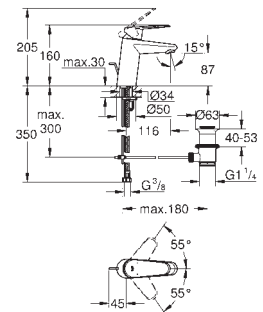

23 049 002 **chrome** 164.00

**Eurodisc Cosmopolitan**  
**Single-lever basin mixer 1/2"**  
**S-Size**  
**single hole installation**  
metal lever  
**GROHE SilkMove** 28 mm ceramic cartridge  
**GROHE StarLight** chrome finish  
**GROHE QuickFixPlus** installation  
system with centering support  
mousseur  
pop-up waste set 1 1/4"  
flexible connection hoses