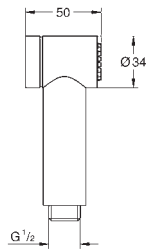

GROHE SENA TRIGGER SPRAYS

Ref. No. Colour Price netto (€)

26 328 000 **chrome** 62.00

Sena Trigger Spray 35
Hand shower 1 spray
with trigger control
metal
GROHE StarLight chrome finish
SpeedClean anti-lime system
universal mounting system, fitting all standard shower hoses
min. recommended pressure 0.5 bar
Please refer to local norms regarding installation.