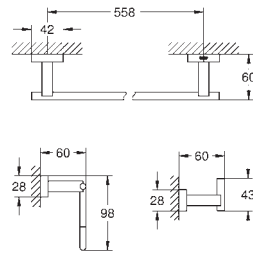

GROHE ESSENTIALS CUBE

Ref. No. Colour Price netto (€)

40 777 001 **chrome** **80.83**

Essentials Cube
Guest bathroom accessories set 3-in-1
material: metal
consisting of:
robe hook (40 511 001)
toilet paper holder (40 507 001)
towel rail, 558 mm (40 509 001)
concealed fastening
GROHE StarLight chrome finish