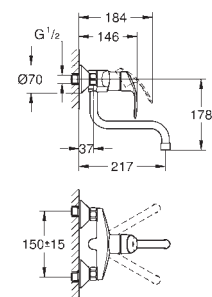

31 391 002

chrome

142.00

Eurosmart
Single-lever sink mixer 1/2"
wall mounted
GROHE StarLight finish
GROHE SilkMove 35 mm ceramic cartridge
mousseur
adjustable flow rate limiter
swivel tubular spout
swivel area 360°
projection 217 mm
integrated temperature limiter
S-unions