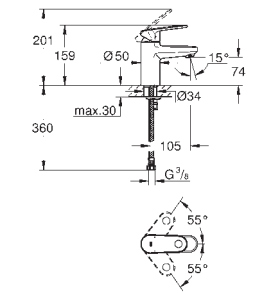

33 163 002

chrome

188.00

Europlus
Single-lever basin mixer 1/2"
S-Size
single hole installation
metal lever
GROHE SilkMove 35 mm ceramic cartridge
adjustable flow rate limiter
adjustable minimum flow rate
approx. 2.5 l/min
temperature limiter
GROHE StarLight chrome finish
GROHE QuickFixPlus installation
system with centering support
SpeedClean mousseur
smooth body
flexible connection hoses
certificate applied for