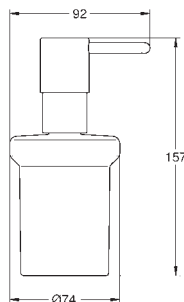

40 394 001 chrome 17.08
40 394 DC1 supersteel 22.08
40 394 *** SPA colours 23.74

Essentials Soap dispenser
material: glass / metal
filling quantity 160 ml
fits in the following holders:
Essentials (40 369)
Essentials Cube (40 508)
Bau Cosmopolitan (40 585)
Essentials Authentic (40 652)
GROHE StarLight chrome finish

*** SPA colours:
● BE ● GL ● DA ● A0
● EN ● GN ● DL ● AL