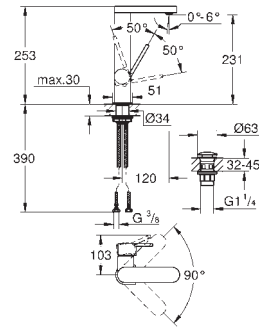

23 873 003

chrome

253.00

Plus
Single-lever basin mixer 1/2"
L-Size
single hole installation
metal lever
GROHE SilkMove 28 mm ceramic cartridge
with temperature limiter
GROHE StarLight chrome finish
GROHE EcoJoy SpeedClean mousseur 5.7 l/min
GROHE AquaGuide adjustable mousseur
rapid installation system
swivel spout with easy docking
swivel area 90°
smooth body with push-open pop-up waste set 1 1/4"
flexible connection hoses