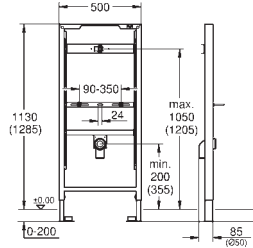

GROHE RAPID SL FOR URINAL

Ref. No.

Colour

Price netto (€)

38 517 001

chrome

219.00

Rapid SL
Element for urinal without fitting
1.13 and 1.30 m installation height
for manual / electronic actuation
for exposed fittings

for on-the-wall installations or studded walls
powder coated steel frame, self-supporting
for dry-cladding, completely pre-assembled
height adjustable fitting connections
quick adjustment, lockable
fixing material

TÜV approved

HT-outlet bend Ø 50 mm

fixing bolts M8, with fixing device for the ceramic

inlet connection and inlet connecting set

for on-the-wall installation please order wall brackets 38 558 00M (sold separately)

38 558 00M

chrome

23.00