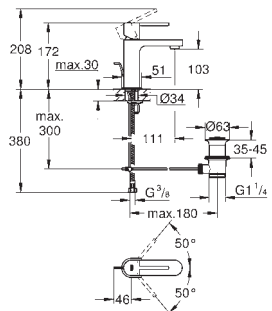

32 612 30L

chrome

*

Plus
Single-lever basin mixer 1/2"
S-Size

single hole installation
metal lever
GROHE SilkMove 28 mm ceramic cartridge
with temperature limiter
GROHE StarLight chrome finish
GROHE QuickFix Plus installation system
mousseur
pop-up waste set 1 1/4"
flexible connection hoses
for low pressure
min. recommended pressure 0.2 bar