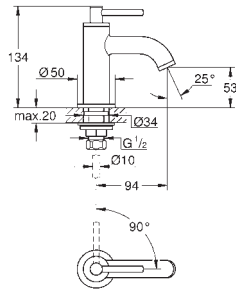

GROHE ATRIO

Ref. No. Colour Price netto (€)

20 021 003	chrome	232.00
20 021 DC3	supersteel	325.00
20 021 AL3	brushed hard graphite	325.00

Atrio
Pillar tap 1/2"
XS-Size
Headpart 1/2" - 90°
GROHE StarLight chrome finish
GROHE EcoJoy 5.7 l/min laminar mousseur
rapid installation system
mousseur
fixed spout
flexible connection hoses
with lever handle