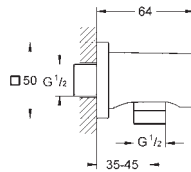

27 076 000 chrome 52.00
27 076 LS0 moon white 62.00

Rainshower
Shower outlet elbow
male thread
with square escutcheon
protected against backflow
GROHE StarLight chrome finish