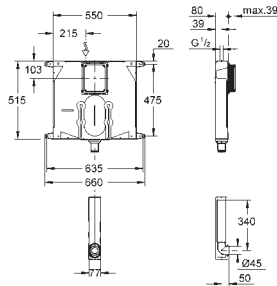

GROHE FLUSHING CISTERNS

Ref. No. Colour Price netto (€)

38 863 000 **chrome** **101.00**

Flushing cistern for WC 80 mm
6 l flush
pneumatic discharge valve offering 3 modes of operation: dual flush or start/stop or single flush
water supply connection from top
low noise (group I acc. to German Noise Specification)
with plaster base coating made of vinyl fleece with push fit flexible hose union
angle valve 1/2"
Shortable inspection shaft incl. protection during construction phase, for vertical use
fixing brackets
without wall plate/actuation
GROHE EcoJoy technology for less water and perfect flow for mounting of small flush plates please order revision shaft 40 949 000 (sold separately)