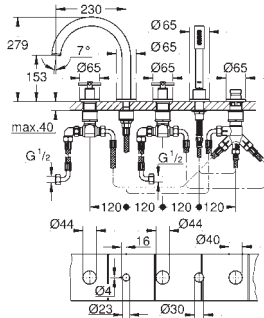

**Atrio**  
**5-hole bath combination**  
 ceramic headparts 1/2", 90°  
**GROHE StarLight** chrome finish  
 consisting of:  
 pre-assembled spout fixing  
 with lever handles  
 bath spout with mousseur and diverter bath/shower  
 Sena hand shower 6.6 l/min  
 shower hose 2000 mm  
 flexible connection hoses  
 connection for shower hose  
 protected against backflow  
 can be used with 29 037 001  
 Two different sets of caps included. One set with  
 „H“ and „C“ marking, one set without marking.