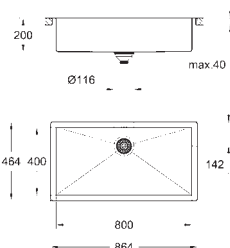

finish: satin finish

**GROHE Whisper**

min. cabinet size: 450 mm  
dimensions: 464 x 464 mm  
1 bowl: 400 x 400 x 200 mm

**GROHE QuickFix** installation system

drainer: Ø 3.5"/90 mm basket strainer waste

accessories included: waste kit, basket  
strainer waste, mounting set