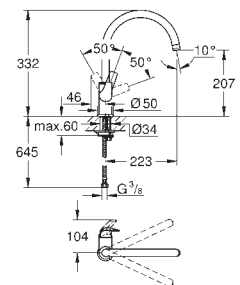

31 536 000

chrome

91.00

BauCurve
Single-lever sink mixer 1/2"
high spout
single hole installation
GROHE StarLight finish
GROHE Longlife 28 mm ceramic cartridge
spout with mousseur
swivel tubular spout
swivel area 360°
flexible connection hoses
rapid installation system
min. recommended pressure 1.0 bar