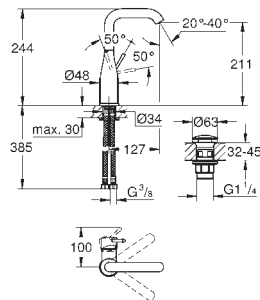

23 799 001 chrome 176.00

Essence
Single-lever basin mixer 1/2"
L-Size
single hole installation
metal lever
GROHE SilkMove 28 mm ceramic cartridge
with temperature limiter
GROHE StarLight chrome finish
GROHE EcoJoy mousseur 5.7 l/min
GROHE AquaGuide adjustable mousseur
GROHE QuickFix Plus installation system
swivel spout with mousseur and stop limiter
smooth body
waste-set with push-open plug
flexible connection hoses
min. recommended pressure 1.0 bar