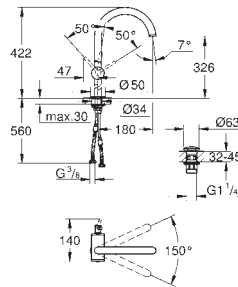

32 647 003	chrome	455.40
32 647 DC3	supersteel	683.00
32 647 GL3	cool sunrise	*
32 647 DA3	warm sunset	*
32 647 AL3	brushed hard graphite	781.00

Atrio
Single-lever basin mixer 1/2"
XL-Size
single hole installation
for free-standing basins
GROHE SilkMove 28 mm ceramic cartridge
GROHE StarLight chrome finish
GROHE EcoJoy 5.7 l/min laminar mousseur
swivel tubular C-spout with mousseur
stop limiter
Push-open waste set 1 1/4"
flexible connection hoses