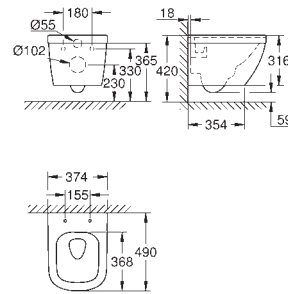

39 206 000
39 206 00H

alpine white
alpine white

162.00
194.00

Euro Ceramic
Wall hung compact WC
for concealed cistern
horizontal outlet
GROHE Triple Vortex flushing technology
wash down
rimless
flush volume 3/5 l
49 cm width
including fixation set
sanitary ware
fully skirted with invisible fixation
optional: **PureGuard** anti scale coating and
anti bacterial glazing (00H)
16 pieces per pallet