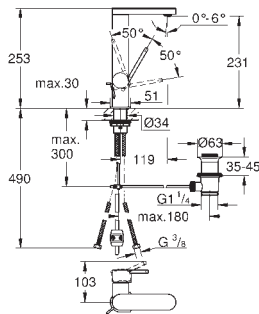

23 843 003

chrome

293.00

Plus
Single-lever basin mixer 1/2"
L-Size
single hole installation
metal lever
GROHE SilkMove 28 mm ceramic cartridge
with temperature limiter
GROHE StarLight chrome finish
GROHE EcoJoy SpeedClean mousseur 5.7 l/min
GROHE AquaGuide adjustable mousseur
rapid installation system
pull out spout
GROHE EasyDock guarantees easy retraction and
smooth docking back to the starting position
pop-up waste set 1 1/4"
flexible connection hoses