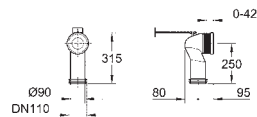

39 454 000

**WC connection outlet**  
horizontal and vertical  
length adjustable  
60 to 105 mm from wall

chrome

\*

39 457 000

**WC connection outlet**  
vertical  
length adjustable  
93.5 to 137 mm from wall