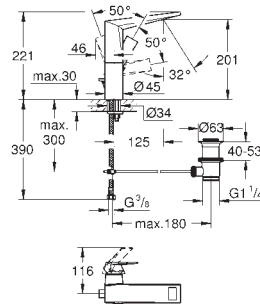

23 109 000	chrome	729.00
23 109 DC0	supersteel	*
23 109 A00	hard graphite	825.00
23 109 AL0	brushed hard graphite	995.00

Allure Brilliant
Single-lever basin mixer 1/2"
L-Size

single hole installation
GROHE SilkMove 28 mm ceramic cartridge
temperature limiter, GROHE StarLight chrome finish
GROHE EcoJoy 5.0 l/min. flow limiter
GROHE QuickFix installation system
spout with integrated mousseur
pop-up waste set 1 1/4"
flexible connection hoses
min. recommended pressure 1.0 bar

23 112 000	chrome	722.00
23 112 DC0	supersteel	*
23 112 A00	hard graphite	*
23 112 AL0	brushed hard graphite	*

ditto, smooth body