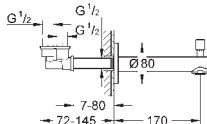

Eurosmart Cosmopolitan

Bath spout

wall mounted

GROHE StarLight chrome finish

mousseur

automatic diverter: bath/shower

male thread 1/2"

projection 170 mm