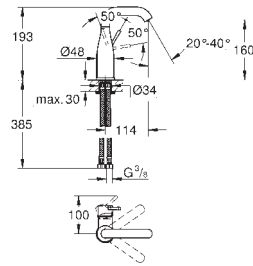

23 463 001 chrome 168.00

Essence
Single-lever basin mixer 1/2"
M-Size
single hole installation
metal lever
GROHE SilkMove 28 mm ceramic cartridge
with temperature limiter
GROHE StarLight chrome finish
GROHE EcoJoy mousseur 5.7 l/min
GROHE AquaGuide adjustable mousseur
GROHE QuickFix Plus installation system
swivel spout with mousseur and stop limiter
smooth body
flexible connection hoses