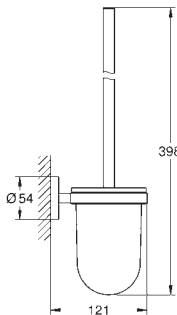

*** SPA colours:

40 374 001	chrome	34.16
40 374 DC1	supersteel	47.49
40 374 ***	SPA colours	51.24

Essentials
Toilet brush set
material: glass / metal
wall mounted
concealed fastening
GROHE StarLight chrome finish

40 791 001	white	5.16
40 791 KS1	velvet black	5.16

40 392 000	chrome	25.00
40 393 000	daVinci satin white	20.00