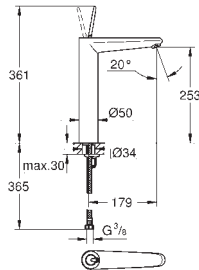

23 428 000 chrome 278.00
23 428 LS0 moon white/chrome 375.00

Eurodisc Joy
Single-lever basin mixer 1/2"
XL-Size
single hole installation
metal lever
for free-standing basins
GROHE FeatherControl Joystick cartridge
GROHE EcoJoy SpeedClean mousseur 5.7 l/min
GROHE StarLight chrome finish
GROHE QuickFix Plus installation system
smooth body
flexible connection hoses