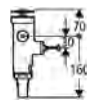

43 997 000 **chrome** **236.00**

Flush valve for WC
3/4"
retrofit for 677.00.500/677.03.500/680.00.500
for low pressure
without stop valve
without flush pipe

reference:
Model 677. with stainless steel actuation is to be replaced
by ref. 43 997 and 43 179 P00 (plastic actuation).