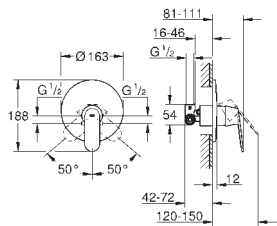

Eurosmart Cosmopolitan
Single-lever shower mixer 1/2"
wall installation

GROHE SilkMove 46 mm ceramic cartridge

GROHE StarLight chrome finish

consisting of:

set for final installation
concealed body 33 962 000
adjustable flow rate limiter
adjustable minimum flow rate
approx. 2.5 l/min
metal lever
escutcheon- and shaft-sealing
metal escutcheon
screwed
optional temperature limiter

13 261 000

chrome

96.00

Eurosmart Cosmopolitan

Bath spout

wall mounted

GROHE StarLight chrome finish

mousseur

male thread 1/2"

projection 170 mm

min. recommended pressure 1.0 bar

13 262 000

chrome

111.00