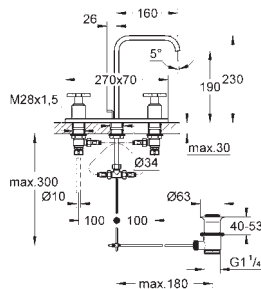

20 143 000 chrome 744.00

Allure
Three-hole basin mixer 1/2"
M-Size
with metal plate
GROHE StarLight chrome finish
Carbodor ceramic headpart 1/2", 180°
flow limiter 8 l/min.
spout with mousseur
pop-up waste set 1 1/4"
pressure-proof, flexible connection hoses
between spout and side valves
min. recommended pressure 1.0 bar