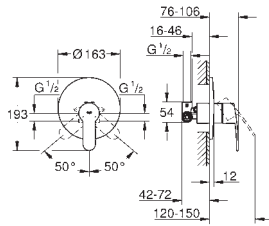

GROHE EUROSTYLE COSMOPOLITAN

Ref. No.

Colour

Price netto (€)

33 635 002

chrome

143.00

Eurostyle Cosmopolitan
Single-lever shower mixer 1/2"
wall installation

GROHE SilkMove 46 mm ceramic cartridge
GROHE StarLight chrome finish

consisting of:
set for final installation
concealed body
33 964 000
adjustable flow rate limiter
adjustable minimum flow rate
approx. 2.5 l/min
metal lever
escutcheon- and shaft-sealing
metal escutcheon
screwed
optional temperature limiter

19 506 002

chrome

176.00