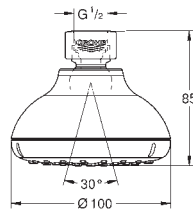

GROHE HEAD AND SIDE SHOWERS

Ref. No. Colour Price netto (€)

26 050 001 **chrome** 40.00

Tempesta 100
Head shower 1 spray
Rain
ball joint ± 15° rotatable
GROHE EcoJoy 5.7 l/min. flow limiter
GROHE DreamSpray perfect spray pattern
GROHE StarLight chrome finish
SpeedClean anti-lime system
Inner WaterGuide for a longer life
suitable for instantaneous heater
min. recommended pressure 1.0 bar