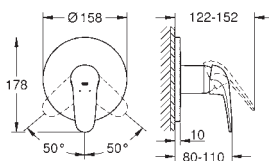

24 046 003 **chrome** **111.00**
24 046 LS3 **moon white** **144.00**

Eurostyle
Single-lever shower mixer
set for final installation for
GROHE Rapido SmartBox 35 600 000
GROHE SilkMove 46 mm ceramic cartridge
GROHE StarLight chrome finish
wall escutcheon with **GROHE QuickFix** (covered
escutcheon- and shaft sealing, covered fixing)
metal escutcheon, retroactively 6° adjustable
metal lever
flow performance:
outlet B or C = 30 l/min
without roughing-in-set

35 600 000 **chrome** **68.00**
GROHE Rapido SmartBox universal rough-in box for concealed installation