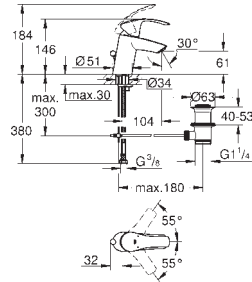

23 788 002 chrome 78.00

Eurosmart
Single-lever basin mixer 1/2"
S-Size
single hole installation
metal lever
GROHE SilkMove 35 mm ceramic cartridge
adjustable flow rate limiter
with temperature limiter
GROHE StarLight chrome finish
GROHE EcoJoy mousseur 3.8 l/min
GROHE QuickFix rapid installation system
pop-up waste set 1 1/4"
flexible connection hoses

33 265 002 chrome 95.00
ditto, with GROHE EcoJoy mousseur 5.7 l/min