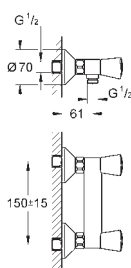

26 317 001 chrome 92.00

Costa S
Shower mixer 1/2"
wall mounted
metal handles
heat-insulated
screwable
Carbodur headpart
shower connection 1/2"
S-unions
GROHE StarLight chrome finish