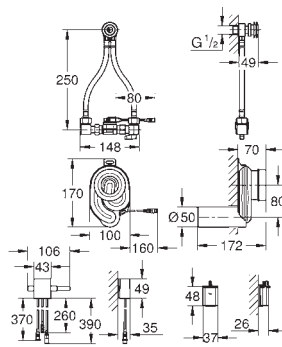

39 367 000

chrome

573.00

**Temperature sensor for urinal
6 V lithium-battery, type CR-P2**

with water connection set and stop valve

siphon with temperature sensor
cartridge with solenoid valve
and dirt strainer

flow pressure min 0.5 bar
operating pressure max 10 bar

7 pre-set programs:

auto flush
cleaning mode
pre-flush on/off
CE approved

only for certain urinal ceramics, check online TPI