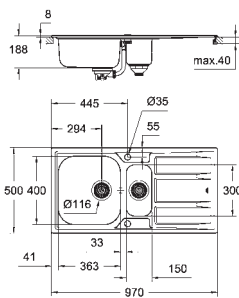

K400

Stainless steel sink with drainer

model: K400 60-S 97/50 1.5 rev

mounting type: standard built-in

material: stainless steel AISI 304 (V2A)

material thickness: 0.7 mm

GROHE StarLight finish

finish: satin finish

GROHE Whisper

min. cabinet size: 600 mm

dimensions: 970 x 500 mm

1 bowl: 363 x 400 x 188 mm

0.5 bowl: 150 x 300 x 188 mm

GROHE QuickFix installation system

sink mountable left or right

cut-out: 950 x 480 mm

drilling holes: 2 x 35 mm

drainer: automatic waste fitting

accessories included: automatic waste fitting, waste kit, basket strainer waste, mounting set

31 587 SD0

stainless steel

215.83