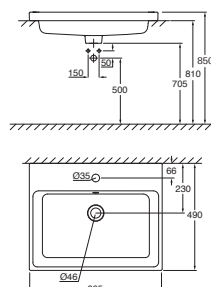

39 479 00H

alpine white

166.00

Cube Ceramic Counter basin 60
flat back side glazed
built-in
1 hole punched, 2 holes pre-punched
with overflow
605 x 490 mm
including fixation set
sanitary ware
PureGuard anti scale coating and anti bacterial glazing
16 pieces per pallet

CERAMICS