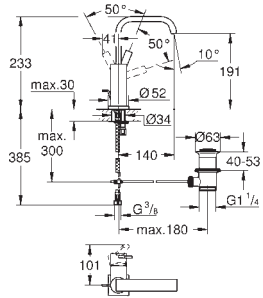

32 146 000 chrome 497.00

Allure
Single-lever basin mixer 1/2"
L-Size
single hole installation
GROHE SilkMove 28 mm ceramic cartridge
GROHE StarLight chrome finish
GROHE EcoJoy 6.0 l/min. flow limiter
rapid installation system
mousseur
U - spout
pop-up waste set 1 1/4"
flexible connection hoses

23 076 000 chrome 497.00
ditto, without pop-up waste set