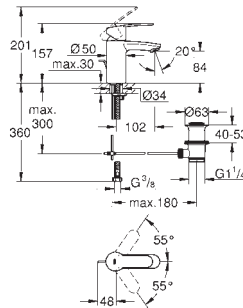

**GROHE SilkMove** 28 mm ceramic cartridge

**GROHE StarLight** chrome finish

**GROHE QuickFix** installation system

with centering support

mousseur

pop-up waste set 1 1/4"

flexible connection hoses

33 552 20E