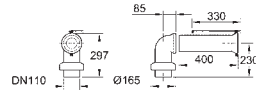

# GROHE EURO CERAMIC

Ref. No.

Colour

Price netto (€)

39 453 000

chrome

\*

**WC connection outlet**  
horizontal  
320 mm from wall