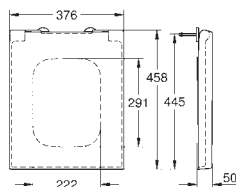

39 488 000 **alpine white** **132.00**
Cube Ceramic
WC seat soft close
with lid
soft close
quick release function
detachable
material: Duroplast
including fixation set