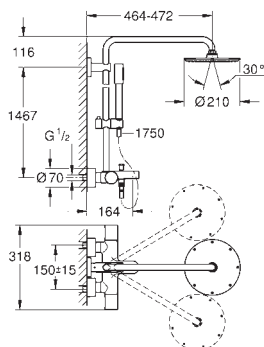

GROHE RAINSHOWER SYSTEM

Ref. No.

Colour

Price netto (€)

27 641 000

chrome

1,150.00

Rainshower System 210
Shower system with bath thermostat for wall mounting

consisting of:
horizontal swivable 450 mm shower arm
exposed thermostat with
Aquadimmer function
allows change between:
Head shower Rainshower Cosmopolitan 210 (28 373 000)
with ball joint, rotation angle $\pm 15^\circ$
bath inlet
separate diverter for hand shower Sena (28 341 000)
adjustable in height with gliding element (12 140 000)
metal shower hose 1750 mm (27 178)
GROHE EcoJoy 9,5 l/min flow limiter
GROHE TurboStat compact cartridge
with wax thermoelement
GROHE SafeStop at 38°C
GROHE SafeStop Plus optional temperature limiter at 43°C included
GROHE CoolTouch
GROHE DreamSpray perfect spray pattern
GROHE StarLight chrome finish
SpeedClean anti-lime system
Inner WaterGuide for a longer life
suitable for instantaneous heaters
from 18 kW/h
minimum flow rate 7 l/min.
min. recommended pressure 1.0 bar