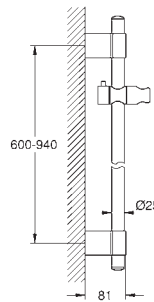

27 785 000 **chrome** 106.00  
27 785 DA0 **warm sunset** 133.00

**Power&Soul**  
**Shower rail, 900 mm**  
with wall holders made of metal  
glide element and swivel holder  
**GROHE QuickFix** (adjustable distance between  
wall shower holders for adaption to existing drillings)  
**GROHE StarLight** chrome finish