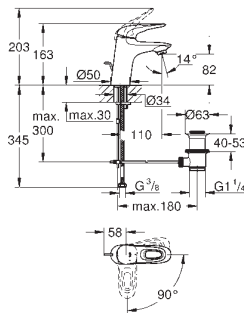

23 374 003 chrome 118.00
23 374 LS3 moon white/chrome 149.00

Eurostyle
Single-lever basin mixer 1/2"
S-Size
single hole installation
loop metal lever
GROHE SilkMove ES 35 mm ceramic cartridge
with energy saving function via cold start
adjustable flow rate limiter
with temperature limiter
GROHE StarLight chrome finish
GROHE EcoJoy mousseur 5.7 l/min
GROHE QuickFix rapid installation system
pop-up waste set 1 1/4"
flexible connection hoses