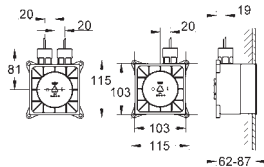

Rainshower F-Series
Rough-in set light set
for use with double light modules (36 359 000)
consisting of:
- 2 rough-in sets (115 x 115 x 62-87 mm)
- 2 cable extensions (5 m each)