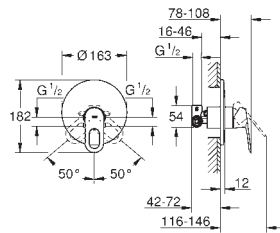

29 080 000

chrome

121.00

BauLoop

Single-lever shower mixer 1/2"

concealed installation
consisting of:
set for final installation
concealed body (33 964)
metal lever
GROHE Longlife 46 mm ceramic cartridge
GROHE StarLight chrome finish
adjustable flow rate limiter
escutcheon- and shaft-sealing
optional temperature limiter ref. no. 46 308 000