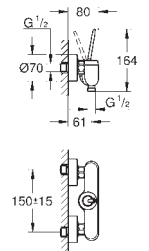

23 430 000 **chrome** **211.00**
23 430 LS0 **moon white/chrome** **275.00**

Eurodisc Joy
Single-lever shower mixer 1/2"
wall mounted
metal lever
GROHE FeatherControl Joystick cartridge
GROHE StarLight chrome finish
shower bottom outlet 1/2"
with integrated non return-valve
S-unions
protected against backflow
min. recommended pressure 1.0 bar