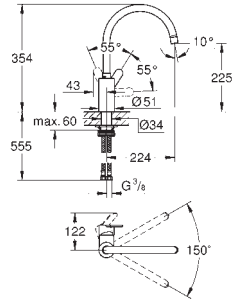

GROHE EUROSTYLE COSMOPOLITAN

Ref. No.

Colour

Price netto (€)

33 975 004

chrome

154.00

Eurostyle Cosmopolitan
Single-lever sink mixer 1/2"
high spout

single hole installation
GROHE StarLight chrome finish
GROHE SilkMove 35 mm ceramic cartridge
GROHE Zero separated inner water ways - lead and nickel free
mousseur
adjustable flow rate limiter
swivel tubular spout
selectable swivel area : 0° / 150°
flexible connection hoses
rapid installation system