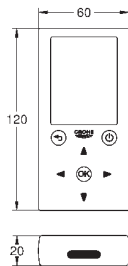

36 407 001 **chrome** **308.00**

Remote control
for all GROHE one eye infra-red products as of 06/2015
and GROHE Blue Home until 12/2018

monitoring
consumption and usage data
thermal disinfection cycles (infrared faucets)
auto flush cycles (infrared faucets)
cleaning mode cycles (GROHE Blue Home)
filter and CO₂ capacity (GROHE Blue Home)

configuration
cleaning mode on/off
thermal disinfection (infrared faucets)
detection range
shut off delay (infrared faucets)
auto flush (infrared faucets)
filter capacity (GROHE Blue Home)

service
send and save profile
reset to factory or user settings
filter capacity (GROHE Blue Home)
demo mode
error codes (GROHE Blue Home)

3 x 1.5 V AAA DC battery supply