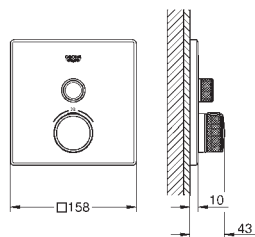

GROHE GROHTHERM SMARTCONTROL

Ref. No. Colour Price netto (€)

29 123 000 chrome 435.00

Grotherm SmartControl
Thermostat for concealed installation with one valve
set for final installation for
GROHE Rapido SmartBox 35 600 000
metal wall escutcheon with **GROHE QuickFix**
(covered escutcheon and shaft sealing, covered
fixing), retroactively 6° adjustable
GROHE StarLight chrome finish
GROHE SmartControl push for ON-OFF, turn for
volume adjustment from EcoJoy to full flow
exchangeable symbols
GROHE TurboStat compact cartridge
with wax thermoelement
GROHE SafeStop at 38°C
GROHE SafeStop Plus optional temperature limiter at 43°C or 46°C included
built-in non return valves and dirt strainers
without roughing-in-set
flow performance:
outlet A (to external shut-off) = 34 l/min
outlet B/C = 29 l/min

35 600 000 chrome 68.00
GROHE Rapido SmartBox universal rough-in box for concealed installation

29 124 000 chrome 475.00