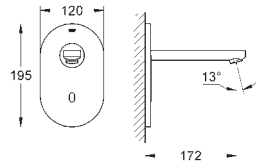

GROHE BLUETOOTH MONITORING

Ref. No. Colour Price netto (€)

36 410 000 chrome 600.00

Euroeco Cosmopolitan E Bluetooth
Infra-red electronic basin tap without mixing device
with infrared sensor and Bluetooth module for bi-directional communication for monitoring, configuration and service purpose
with transformer 100-240 V AC, 50-60 Hz, 6.75 V DC
set for final installation for concealed fitting box
36 336 000/36 337 000
GROHE StarLight finish
GROHE EcoJoy technology for less water and perfect flow
laminar flow straightener 9 l/min.
chrome escutcheon and spout
projection 172 mm
with Bluetooth 4.0* for wireless data communication for Apple** and Android devices
Bluetooth range (max. 10 m) varies depending on used materials and walls between transmitter and receiver
monitoring
password protected products
app detects all Bluetooth products in range
auto flush cycles and timing last auto flush
usage per day / 30 days
thermal disinfection cycles and timings last disinfection
configuration
detection range and shut off delay
auto flush
thermal disinfection
cleaning mode
2 on/off timers
identification by name
service
send and save 3 profiles
reset to factory or user settings
hard and software version
CE approved
acoustic group I in accordance with DIN 4109

36 337 000 chrome 112.00