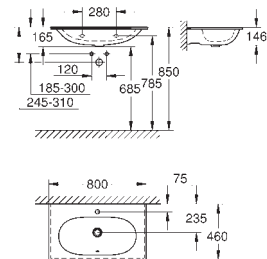

39 567 00H

alpine white

277.00

Essence
Vanity basin 80
wall hung
1 hole punched, 2 holes pre-punched
with overflow on opposite site to faucet
suitable for vanity units
800 x 460 mm
sanitary ware
PureGuard anti scale coating and anti bacterial glazing
12 pieces per pallet