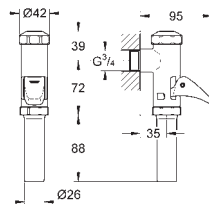

37 141 000 chrome 93.00

DAL-Full-automatic flush valve for WC
3/4"
brass
GROHE StarLight chrome finish
for wash-down and wash-out bowls
with automatic flow rate
flow pressure range from 1.2 - 5.0 bar
low noise (group II according to
German noise specification)