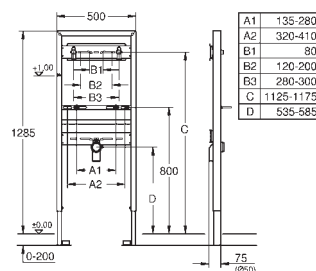

38 546 000

chrome

118.00

Rapid SL

Element for wash basin, for wall mounted fittings

1.30 m installation height

for on-the-wall installations or studded walls

powder coated steel frame, self-supporting

for dry-cladding, completely pre-assembled

with fixed connections

quick adjustment, lockable

fixing material

TÜV approved

wash basin fixing bolts M10 with

fixing device for ceramic

variable distance of fixing bolts

HT-outlet bend Ø 50 mm

seal Ø 32 mm

2 noise protected fitting connections 1/2"

for on-the-wall installation please order wall brackets 38 558 00M (sold separately)