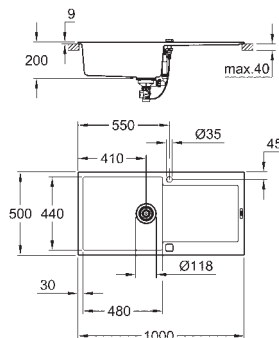

**GROHE Whisper**

min. cabinet size: 500 mm  
dimensions: 860 x 500 mm  
1 bowl: 347 x 440 x 200 mm

**GROHE QuickFix** installation system  
sink mountable left or right

cut-out: 840 x 480 mm  
drainer: automatic waste fitting  
accessories included: automatic waste fitting,  
waste kit, basket strainer waste, mounting set