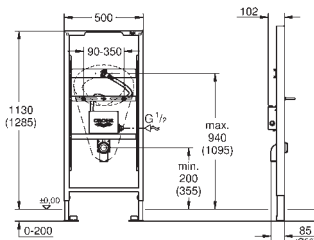

Rapid SL

Element for urinal with temperature sensor with roughing-in set for T sensor

1.13 and 1.30 m installation height

for on-the-wall installations or studded walls
powder coated steel frame, self-supporting
for dry-cladding, completely pre-assembled
height adjustable fitting connections
quick adjustment, lockable
fixing material
TÜV approved
HT-outlet bend Ø 50 mm
fixing bolts M8, with fixing device for the ceramic
inlet connection and inlet connecting set
box for concealed installation
including roughing-in box
water group with stop valve and flush elbow
for T sensor electronic please order installation set 39 368 000 or 39 369 000 (sold separately)
for on-the-wall installation please order wall brackets 38 558 00M (sold separately)