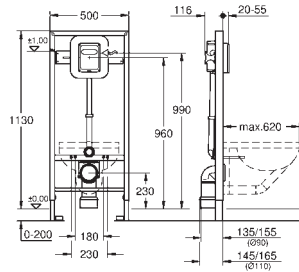

GROHE RAPID SL FOR WC

Ref. No. Colour Price netto (€)

38 519 001 chrome 335.00

Rapid SL
Element for WC with flush valve, 1.13 m installation height
with flush valve 6 - 9 l

for manual / electronic actuation

for on-the-wall installations or studded walls
steel frame with foil coating/hot galvanized,
self-supporting

for dry-cladding, completely pre-assembled
quick adjustment, lockable

fixing material
TUV approved

2 WC fixing bolts

distance of fixing bolts 180/230 mm

WC ceramics with small bearing area (less than 205 mm)

require additional accessory 38 779 000

outlet bend Ø 90 mm

depth adjustable

reducer Ø 90/110 mm

inlet and outlet connecting set

manual/electronic actuation

adjustable

low noise (group I acc. to

German Noise Specification)

¾"

stop valve

6 l flush

flush bend

flow rate adjustment

for on-the-wall installation please order wall brackets 38 558 00M (sold separately)

40 899 000 chrome 36.00