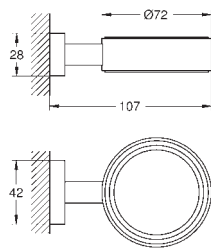

GROHE ESSENTIALS CUBE

Ref. No. Colour Price netto (€)

40 508 001 **chrome** **27.49**

Essentials Cube Holder
material: metal
for crystal glass (40 372 001)
soap dish (40 368 001) or soap dispenser (40 394 001)
concealed fastening
GROHE StarLight chrome finish