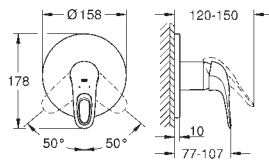

24 048 003 **chrome** **116.00**
24 048 LS3 **moon white** **151.00**

Eurostyle
Single-lever shower mixer
set for final installation for
GROHE Rapido SmartBox 35 600 000
GROHE SilkMove 46 mm ceramic cartridge
GROHE StarLight chrome finish
wall escutcheon with **GROHE QuickFix** (covered
escutcheon- and shaft sealing, covered fixing)
metal escutcheon, retroactively 6° adjustable
metal lever
flow performance:
outlet B or C = 30 l/min
without roughing-in-set

35 600 000 **chrome** **68.00**
GROHE Rapido SmartBox universal rough-in box for concealed installation