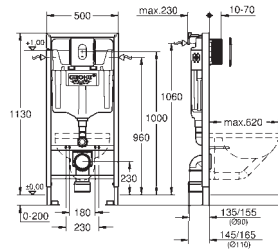

GROHE RAPID SL FOR WC

Ref. No.

Colour

Price netto (€)

38 929 000

chrome

235.00

Rapid SL
4-in-1 set for WC, 1.13 m installation height
with flushing cistern GD 2

consisting of:
Rapid SL element for WC (38 528 001)
Arena Cosmopolitan flush plate, chrome, vertical installation (38 844 000)
Rapid SL wall brackets (38 558 00M)
including WC set for noise protection (37 131 000)