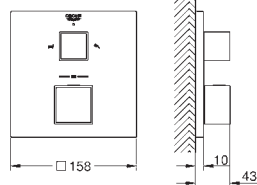

Grotherm Cube
Thermostatic bath tub mixer for 2 outlets
with integrated shut off/diverter valve
set for final installation for
GROHE Rapido SmartBox 35 600 000
GROHE TurboStat compact cartridge
with wax thermosteement
GROHE StarLight chrome finish
wall escutcheon with **GROHE QuickFix** (covered
escutcheon- and shaft sealing, covered fixing)
metal escutcheon, retroactively 6° adjustable
printed shower and bath symbol
GROHE SafeStop at 38°C
GROHE SafeStop Plus optional temperature limiter at 43°C or 46°C included
GROHE AquaDimmer, integrated shut off/diverter valve
flow performance:
outlet B = 27 l/min
outlet C = 30 l/min
without roughing-in-set

35 600 000 chrome 68.00
GROHE Rapido SmartBox universal rough-in box for concealed installation