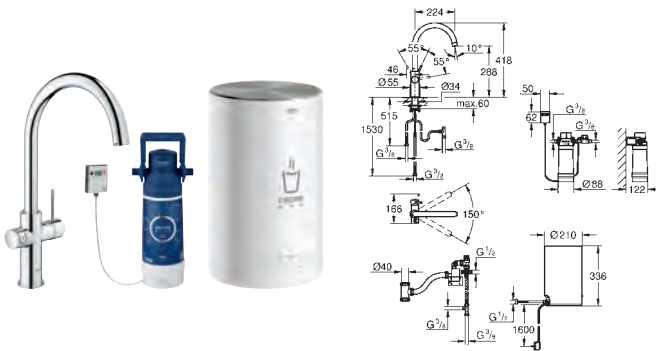

30 083 001	chrome	1,500.00
30 083 DC1	supersteel	1,670.00
30 083 DA1	warm sunset	*
30 083 DL1	brushed warm sunset	*
30 083 A01	hard graphite	*
30 083 AL1	brushed hard graphite	*

GROHE Red Duo
Faucet and M size boiler
consisting of:
GROHE Red Duo single-lever sink mixer
single hole installation

C-spout
GROHE ChildLock push buttons for boiling water
TÜV certified triple electronic safeguards against accidental activation of boiling water

GROHE StarLight chrome finish
GROHE SilkMove 28 mm ceramic cartridge
insulated tubular spout
swivel area 150°

separate water ways
flexible connection hoses
connection for GROHE Red boiler

GROHE Red boiler M size
reservoir for boiling and hot water
3 liter 100° C boiling water
4 liter total capacity
required inlet pressure: 1-7 bar
with flexible connection hose and outlet for boiling water

CE approved
power supply 230 V 50 Hz
power consumption 2100 W
standby power consumption 15 W
energy efficiency class A

GROHE Red filter set
for protection of the boiler from limescale
capacity 600 l at 20° dKH
5 phase filter
flow rate measuring unit