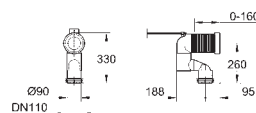

39 551 000

chrome

*

WC connection outlet
vertical
length adjustable
200 to 250 mm from wall

CERAMICS