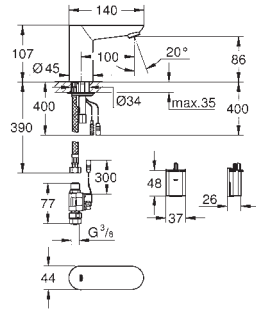

GROHE EUROECO COSMOPOLITAN E

Ref. No.

Colour

Price netto (€)

36 271 000

chrome

271.00

Euroeco Cosmopolitan E

Infra-red electronic basin tap without mixing device
with infrared sensor for bi-directional communication
for monitoring, configuration and service purpose
for cold or premixed water

6 V lithium-battery, type CR-P2

battery lifetime: approx. 7 years (150 actuations a day)

GROHE EcoJoy mousseur 5.7 l/min

flexible connection hoses

dirt strainers

external solenoid valve

external battery

rapid installation system

multistage battery status display

7 pre-set programs:

auto flush

thermal disinfection

cleaning mode

additional functions and precise settings

by remote control 36 407

CE approved

acoustic group I in accordance with DIN 4109

type of protection faucet IP 59K

36 269 000

chrome

308.00