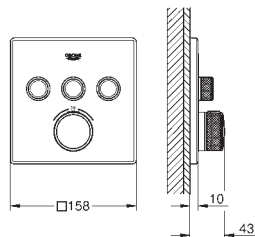

GROHE F-DIGITAL DELUXE

Ref. No. Colour Price netto (€)

26 373 001 chrome 19,700.00

Rainshower F-Series 40" AquaSymphony
Ceiling shower 6+ sprays with light
1016 mm x 762 mm x 145 mm
metal
minimum flow rate 25 l/min
min. recommended pressure 3.0 bar
1 x AquaCurtain
1 x Pure XL spray
1 x 2 cold mist spray
2 x GROHE PureRain spray 400 x 190 mm
2 x XL Waterfall (separately controlled)
1 x 4 Bokoma Spray with adjustment angle 20° and combinations
full spectrum LED: soft light with changing rainbow colours
individually adjustable: permanent lighting with colour selection
power supply for light 12 V DC
CE approved
SpeedClean anti-lime system
GROHE DreamSpray perfect spray pattern
GROHE StarLight finish

requires rough-in set (26 376 001), F-digital Deluxe base unit box (26 376 000), Bluetooth unit (36 371 000) and various cable connections – all to be ordered separately due to individualised installation

The ceiling construction must be appropriate for the static requirement of the product (total product weight > 70 kg). Ceiling shower has to be controlled by 8 outlets + 1 hand shower outlet and the performance of the waste must be of sufficient size (> 100 l/min). For detailed planning please see separate planning & installation guide before start.

recommendation: configuration with Grohtherm F or Grohtherm SmartControl

this product contains built-in LED lamps, which cannot be changed: energy efficiency class: A++

26 376 001 chrome 1,860.00

Rainshower F-Series 40"
Roughing-in set
for use with Rainshower F-Series 40" AquaSymphony ceiling shower
1000 mm x 745 mm x 152 mm
min. installation depth: 167 mm
waterways: brass
1/2" connections