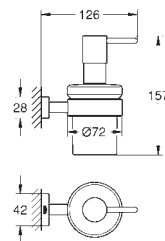

40 756 001 **chrome** **44.58**

Essentials Cube Soap dispenser with holder
material: glass / metal
filling quantity 160 ml
consisting of:
holder (40 508 001)
soap dispenser (40 394 001)
concealed fastening
GROHE StarLight chrome finish