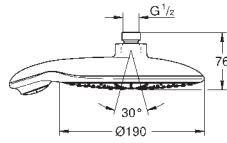

# GROHE HEAD AND SIDE SHOWERS

Ref. No.

Colour

Price netto (€)

27 767 000

chrome

134.00

**Power&Soul 190**