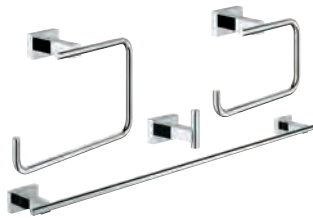

40 778 001 **chrome** **116.66**

Essentials Cube
Master bathroom accessories set 4-in-1
material: metal
consisting of:
robe hook (40 511 001)
towel ring (40 510 001)
toilet paper holder (40 507 001)
towel rail, 558 mm (40 509 001)
concealed fastening
GROHE StarLight chrome finish