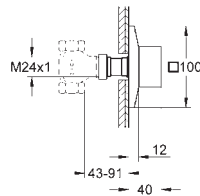

19 796 000 **chrome** **165.00**
19 796 DC0 **supersteel** *
19 796 A00 **hard graphite** *
19 796 AL0 **brushed hard graphite** *
Allure Brilliant
Concealed valve exposed part
set for final installation for
29 032 000 (preassembled headpart 1/2")
29 068 000 (preassembled ceramic headpart 1/2" - not to be used for the main line shut-off)
35 028 000
GROHE StarLight chrome finish
installation depth infinitely adjustable
43 - 91 mm