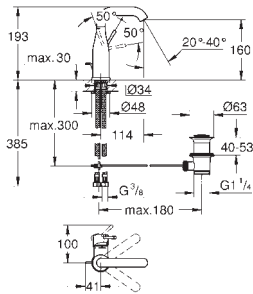

**34 294 001** **chrome** **142.00**  
**Essence**  
**Single-lever basin mixer 1/2"**  
**S-Size**  
**single hole installation**  
 metal lever  
**GROHE SilkMove** 28 mm ceramic cartridge  
 with temperature limiter  
**GROHE StarLight** chrome finish  
**GROHE EcoJoy** mousseur 5.7 l/min  
**GROHE QuickFix Plus** installation system  
 smooth body  
 flexible connection hoses