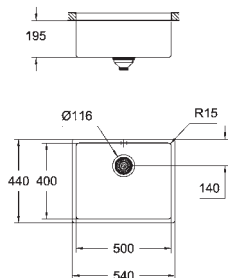

GROHE STAINLESS STEEL SINKS

Ref. No.

Colour

Price netto (€)

31 574 SD0
31 574 GN0
31 574 DL0
31 574 AL0

stainless steel
brushed cool sunrise
brushed warm sunset
brushed hard graphite

265.83
*
*
*

K700 Undermount
Stainless steel sink

model: K700U 60-S 54.4/44.4 1.0
mounting type: undermount
material: stainless steel AISI 304 (V2A)
material thickness: 1 mm
GROHE StarLight finish
finish: satin finish
GROHE Whisper
min. cabinet size: 600 mm
dimensions: 540 x 440 mm
1 bowl: 500 x 400 x 195 mm
GROHE QuickFix installation system
cut-out: 500 x 400 mm
drainer: Ø 3.5"/90 mm basket strainer waste
accessories included: waste kit, basket strainer waste, mounting set