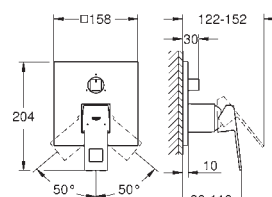

24 094 000 **chrome** **191.00**

Eurocube
Single-lever mixer with 3-way diverter
set for final installation for
GROHE Rapido SmartBox 35 600 000
GROHE SilkMove 46 mm ceramic cartridge
GROHE StarLight chrome finish
wall escutcheon with **GROHE QuickFix** (covered
escutcheon- and shaft sealing, covered fixing)
metal escutcheon, retroactively 6° adjustable
metal lever
3-way diverter
flow performance:
outlet A = 27 l/min,
outlet B = 27 l/min,
outlet C = 27 l/min
without roughing-in-set

35 600 000 **chrome** **68.00**
GROHE Rapido SmartBox universal rough-in box for concealed installation