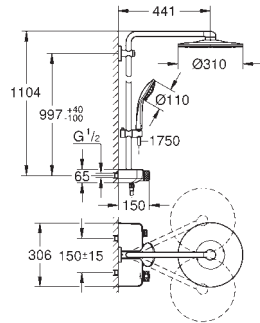

Ref. No. Colour Price netto (€)

26 507 000 chrome 913.00
26 507 LS0 moon white 1,002.40

Euphoria SmartControl System 310 Duo
Shower system with thermostat for wall mounting

consisting of:
horizontal 450 mm shower arm
upper bracket adjustable for minimal adaption to existing drilling holes
exposed SmartControl thermostat
allows change between:
head shower Rainshower 310 SmartActive, spray plate chrome
GROHE PureRain and Centered Jet spray
hand shower Euphoria 110 Massage, spray plate white (27 221 001)
3 spray patterns:
Rain, SmartRain, Massage
adjustable in height with gliding element
Silverflex shower hose 1750 mm (28 388 000)
GROHE DreamSpray perfect spray pattern
GROHE StarLight chrome finish
GROHE CoolTouch no risk of scalding
GROHE TurboStat compact cartridge
with wax thermoelement
GROHE EcoJoy technology for less water and perfect flow
- GROHE SafeStop at 38°C
GROHE SafeStop Plus optional temperature limiter at 43°C included
GROHE SmartControl push for ON-OFF, turn for
volume adjustment from EcoJoy to full flow
integrated **GROHE EasyReach** shower tray
SpeedClean anti-lime system
Inner WaterGuide for a longer life
Twistfree to prevent hose from twisting
suitable for instantaneous heaters
from 18 kW/h
minimum flow rate 7 l/min.
min. recommended pressure 1.0 bar