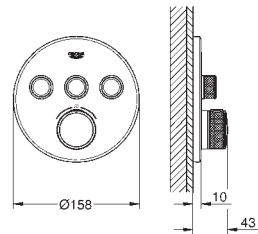

Grohtherm SmartControl
Thermostat for concealed installation with 3 valves
set for final installation for
GROHE Rapido SmartBox 35 600 000
metal wall escutcheon with **GROHE QuickFix**
(covered escutcheon and shaft sealing, covered
fixing), retroactively 6° adjustable
GROHE StarLight chrome finish
GROHE SmartControl push for ON-OFF, turn for
volume adjustment from EcoJoy to full flow, exchangeable symbols
GROHE TurboStat compact cartridge
with wax thermoelement
GROHE SafeStop at 38°C
GROHE SafeStop Plus optional temperature limiter at 43°C or 46°C included
built-in non return valves and dirt strainers
multiple outlets can be run simultaneously
without roughing-in-set
flow performance:
outlet A = 23 l/min
outlet B = 27 l/min
outlet C = 23 l/min
outlet A + B = 33 l/min
outlet A + B + C = 36 l/min

35 600 000	chrome	68.00
GROHE Rapido SmartBox universal rough-in box for concealed installation		

29 122 000	chrome	301.00
29 122 DC0	supersteel	391.00
29 122 AL0	brushed hard graphite	481.00