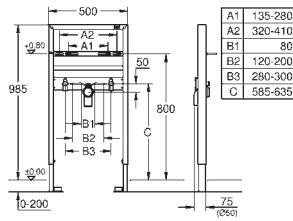

GROHE RAPID SL FOR WASH BASIN AND BIDET

Ref. No.

Colour

Price netto (€)

38 541 000

chrome

124.00

Rapid SL
Element for wash basin, single hole installation
1.00 m installation height

for on-the-wall installations or studded walls
powder coated steel frame, self-supporting
for dry-cladding, completely pre-assembled
with fixed connections
quick adjustment, lockable
fixing material
TÜV approved
wash basin fixing bolts M10 with
fixing device for ceramic
variable distance of fixing bolts
HT-outlet bend Ø 50 mm
seal Ø 32 mm
2 noise protected fitting connections 1/2"
for on-the-wall installation please order wall brackets 38 558 00M (sold separately)