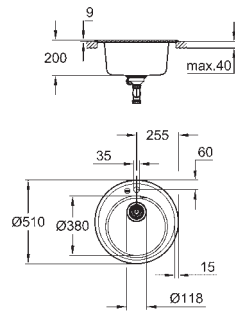

### GROHE QuickFix installation system

sink mountable left or right

cut-out: 1140 x 480 mm

drainer: automatic waste fitting

accessories included: automatic waste fitting,  
waste kit, basket strainer waste, mounting set