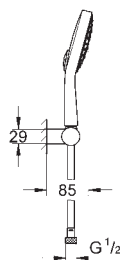

27 741 000 **chrome** **159.00**

**Power&Soul Cosmopolitan 130
Wall holder set 4+ sprays**

consisting of:
Hand shower Power&Soul Cosmopolitan 130 (27 664 000)
wall shower holder, adjustable (27 055)
Silverflex shower hose 1750 mm (28 388 000)
GROHE EcoJoy 9,5 l/min flow limiter
GROHE DreamSpray perfect spray pattern
GROHE StarLight chrome finish
SpeedClean anti-lime system
Inner WaterGuide for a longer life
Twistfree to prevent hose from twisting
suitable for instantaneous heater
min. recommended pressure 1.0 bar

SHOWERS