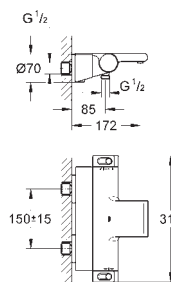

dirt strainers

protected against backflow

covered S-unions, CoolTouch escutcheons with wall sealing

GROHE EasyReach shower tray

removable for easy cleaning

chrome

GROHE EcoJoy technology for less water and perfect flow