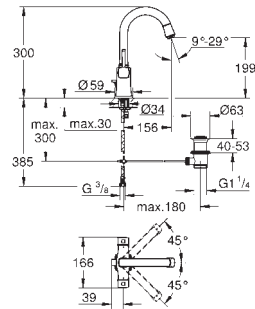

21 107 000	chrome	423.00
21 107 IGO	chrome/gold	487.00

Grandera
Two-handle basin mixer, 1/2"
L-Size
single hole installation
valves hot/cold with ceramic headparts 1/2" - 90°
GROHE StarLight chrome finish
GROHE EcoJoy technology for less water and perfect flow
GROHE AquaGuide adjustable mousseur 5.7 l/min
swivel spout
pop-up waste set 1 1/4"
flexible connection hoses
min. recommended pressure 1.0 bar