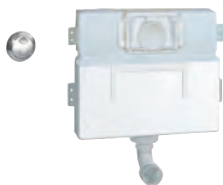

38 691 000 **chrome** **153.00**

Eau2
WC flushing cistern 0.82 m
6l / 3l
Dual Flush
low noise filling valve
6 l flush
concealed installation
0.82 m installation height
water supply from left/right or back
connection from left / right or back
non-interruptible flush cycle
front or top single 6 l only flush
water supply from left/right or top
low noise (group I acc. to German Noise Specification)
insulated against condensation
415 x 410 x 360 mm
with angle stop valve 1/2" and flush pipe
1/2" water supply connection
angle valve 1/2"
fixing brackets
flush pipe
without wall plate/actuation
protecting block
min. recommended static pressure 0.2 bar
air button
front or top actuation
extended hose length for flexibility when positioning the actuation
sleek and minimal styling allows the button to be fitted in any 360degree orientation
GROHE EcoJoy technology for less water and perfect flow

FLUSHING
SYSTEMS