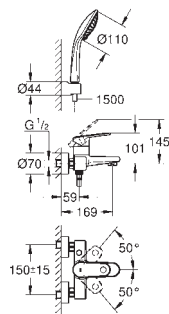

33 547 002 **chrome** **288.00**

Europlus
Single-lever bath mixer 1/2"
metal lever
GROHE SilkMove 46 mm ceramic cartridge
temperature limiter
GROHE StarLight chrome finish
adjustable flow rate limiter
adjustable minimum flow rate
approx. 2.5 l/min
automatic diverter: bath/shower
SpeedClean mousseur
integrated non-return valve in the shower outlet 1/2"
S-unions
protected against backflow
with shower set
hand shower Euphoria 110 Champagne (27 222)
wall shower holder (28 622 000)
Relexaflex hose 1500 mm 1/2" x 1/2" (28 151)
certificate applied for