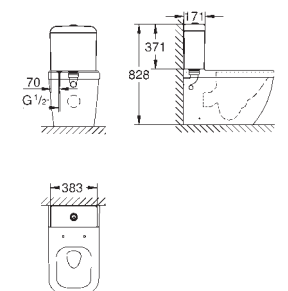

39 332 000

alpine white

129.00

Euro Ceramic
Exposed flushing cistern
bottom inlet
inlet and outlet concealed
including flushing set with dual flush
including fixation set
sanitary ware
18 pieces per pallet