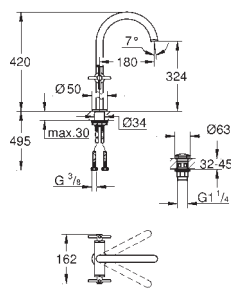

21 044 003	chrome	477.40
21 044 DC3	supersteel	716.00
21 044 GL3	cool sunrise	*
21 044 DA3	warm sunset	*
21 044 AL3	brushed hard graphite	818.00

Atrio
One-hole basin mixer, 1/2"
XL-Size
for free-standing basins
ceramic headparts 1/2", 90°
GROHE StarLight chrome finish
GROHE EcoJoy 5.7 l/min laminar mousseur
rapid installation system
swivel tubular spout
with mousseur and stop limiter
Push-open waste set 1 1/4"
flexible connection hoses
with cross handles
Two different sets of caps included. One set with
„H“ and „C“ marking, one set without marking.