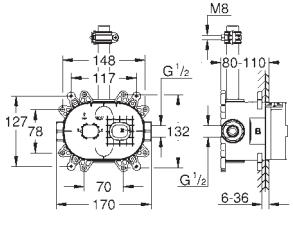

Ref. No.	Colour	Price netto (€)
	26 254 000 Rainshower 360 Duo Head shower set 450 mm, 2 sprays consisting of: head shower Rainshower 360 DUO, spray plate chrome 2 spray patterns: GROHE PureRain/GROHE Rain O² spray* and TrioMassage horizontal 450 mm shower arm GROHE DreamSpray perfect spray pattern GROHE StarLight chrome finish SpeedClean anti-lime system Inner WaterGuide for a longer life requires rough-in set 26 264 001 – to be ordered separately * to be decided at first installation; factory default setting: GROHE PureRain	chrome	595.00
	26 254 LS0 Rainshower 360 Duo Head shower set 450 mm, 2 sprays consisting of: head shower Rainshower 360 DUO, spray plate white 2 spray patterns: GROHE PureRain/GROHE Rain O² spray* and TrioMassage horizontal 450 mm shower arm GROHE DreamSpray perfect spray pattern GROHE StarLight chrome finish SpeedClean anti-lime system Inner WaterGuide for a longer life requires rough-in set 26 264 001 – to be ordered separately * to be decided at first installation; factory default setting: GROHE PureRain	moon white	543.00
	26 450 000 Rainshower 360 Mono Head shower set 450 mm, 1 spray consisting of: head shower Rainshower 360 MONO, spray plate chrome 1 spray: GROHE PureRain/GROHE Rain O² spray* horizontal 450 mm shower arm GROHE DreamSpray perfect spray pattern GROHE StarLight chrome finish SpeedClean anti-lime system Inner WaterGuide for a longer life requires rough-in set 26 264 001 – to be ordered separately * to be decided at first installation; factory default setting: GROHE PureRain	chrome	468.00
	26 450 LS0 Rainshower 360 Mono Head shower set 450 mm, 1 spray consisting of: head shower Rainshower 360 MONO, spray plate white 1 spray: GROHE PureRain/GROHE Rain O² spray* horizontal 450 mm shower arm GROHE DreamSpray perfect spray pattern GROHE StarLight chrome finish SpeedClean anti-lime system Inner WaterGuide for a longer life requires rough-in set 26 264 001 – to be ordered separately * to be decided at first installation; factory default setting: GROHE PureRain	moon white	471.00
	26 264 001 Rainshower 360 Rough-in box for head shower set 26 254 / 26 450 inlets and outlets 1/2" fixing points for back wall leakproof housing removable protection cover with installation information	chrome	97.00