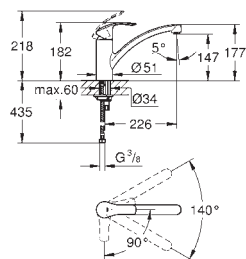

30 260 002 chrome 113.00

Eurosmart
Single-lever sink mixer 1/2"
low spout
single hole installation
GROHE StarLight finish
GROHE SilkMove ES 35 mm ceramic cartridge
with energy saving function via cold start
adjustable flow rate limiter
swivel cast spout
swivel area 140°
separate inner water ways – lead and nickel free
mousseur with coin slot for tool free replacement
flexible connection hoses
rapid installation system
min. recommended pressure 1.0 bar