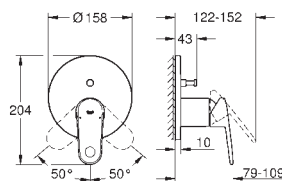

24 060 002 **chrome** **150.00**

Europlus
Single-lever mixer with 2-way diverter
set for final installation for
GROHE Rapido SmartBox 35 600 000
GROHE SilkMove 46 mm ceramic cartridge
GROHE StarLight chrome finish
wall escutcheon with **GROHE QuickFix** (covered
escutcheon- and shaft sealing, covered fixing)
metal escutcheon, retroactively 6° adjustable
metal lever
automatic 2-way diverter
flow performance:
outlet B = 27 l/min, outlet C = 27 l/min
without roughing-in-set

35 600 000 **chrome** **68.00**
GROHE Rapido SmartBox universal rough-in box for concealed installation