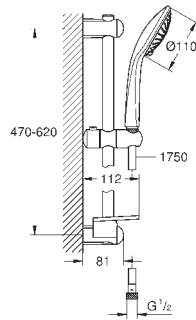

27 232 001 **chrome** **109.00**

**Euphoria 110 Champagne
Shower rail set 3 sprays**

consisting of:
hand shower Champagne (27 222 000)
shower rail, 600 mm (27 499)
Silverflex shower hose 1750 mm (28 388 000)
GROHE EasyReach tray (27 596)
GROHE SprayDimmer (Stepless flow rate reduction)
GROHE DreamSpray perfect spray pattern
GROHE StarLight chrome finish
GROHE QuickFix (upper bracket adjustable for adaption to existing drilling holes)
SpeedClean anti-lime system
Inner WaterGuide for a longer life
Twistfree to prevent hose from twisting
suitable for instantaneous heater
min. recommended pressure 1.0 bar