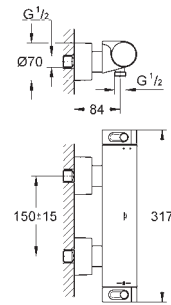

optional upgrade: GROHE EasyReach shower tray (18 608 001)

GROHE EcoJoy technology for less water and perfect flow

34 464 001

chrome

398.00