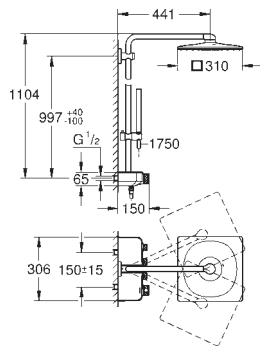

26 508 000 chrome 913.00
26 508 LS0 moon white 1,050.00

Euphoria SmartControl System 310 Cube Duo
Shower system with thermostat for wall mounting

consisting of:
horizontal 450 mm shower arm
upper bracket adjustable for minimal adaption to existing drilling holes
exposed SmartControl thermostat
allows change between:
head shower Rainshower 310 SmartActive Cube, spray plate chrome
GROHE PureRain and Centered Jet spray
hand shower Euphoria Cube Stick (27 698 000)
adjustable in height with gliding element
Silverflex shower hose 1750 mm (28 388 000)
GROHE DreamSpray perfect spray pattern
GROHE CoolTouch no risk of scalding
GROHE TurboStat compact cartridge
with wax thermoelement
GROHE EcoJoy technology for less water and perfect flow
GROHE StarLight chrome finish
- GROHE SafeStop at 38°C
GROHE SafeStop Plus optional temperature limiter at 43°C included
GROHE SmartControl push for ON-OFF, turn for
volume adjustment from EcoJoy to full flow
integrated **GROHE EasyReach** shower tray
SpeedClean anti-lime system
Inner WaterGuide for a longer life
Twistfree to prevent hose from twisting
suitable for instantaneous heaters
from 18 kW/h
minimum flow rate 7 l/min.
min. recommended pressure 1.0 bar