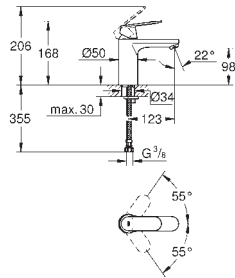

23 327 000 chrome 121.00

Eurosmart Cosmopolitan
Single-lever basin mixer 1/2"
M-Size
single hole installation
metal lever
GROHE SilkMove 35 mm ceramic cartridge
adjustable flow rate limiter
GROHE StarLight chrome finish
GROHE EcoJoy mousseur 5.7 l/min
GROHE QuickFix rapid installation system
smooth body
flexible connection hoses
min. recommended pressure 1.0 bar
optional temperature limiter ref. no. 46 375 000