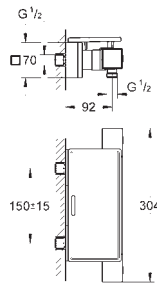

GROHE GROHTHERM CUBE

Ref. No.

Colour

Price netto (€)

34 491 000

chrome

394.00

Grotherm Cube

Thermostatic shower mixer 1/2"

wall mounted

GROHE StarLight chrome finish

GROHE SafeStop at 38°C

GROHE SafeStop Plus optional temperature limiter at 43°C included

GROHE TurboStat compact cartridge

with wax thermoelement

integrated mixed water shut off

volume handle with **GROHE EcoButton** (economy

button with individually adjustable economy stop)

Carbodur ceramic headpart 1/2", 180°

shower bottom outlet 1/2"

built-in non return valves

dirt strainers

protected against backflow

covered S-unions

GROHE EasyReach shower tray (18 700 000)

removable for easy cleaning

da Vinci satin white finish

min. recommended pressure 1.0 bar

GROHE EcoJoy technology for less water and perfect flow

34 488 000

chrome

356.00