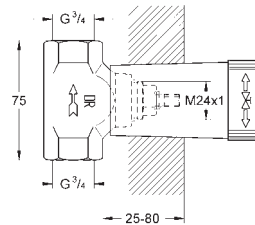

29 813 000 **chrome** **35.00**

Concealed valve 3/4"
pre-assembled ceramic headpart 3/4"
90°
threaded union 3/4"
installation depth adjustable
25 - 80 mm
DR-brass
min. recommended pressure 1.0 bar