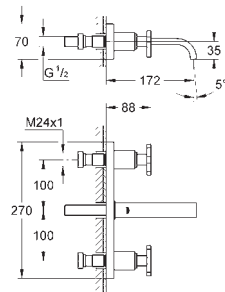

20 190 000 chrome 557.00

Allure
Three-hole basin mixer 1/2"
S-Size
wall mounted
without concealed body
set for final installation for
32 706 000
with metal plate
valves hot/cold with Carbodor ceramic
headparts 1/2" - 180°
GROHE StarLight chrome finish
flow limiter 8 l/min.
spout with mousseur, centre distance 200 mm
projection 172 mm,

20 192 000 chrome 596.00
ditto, projection 220 mm