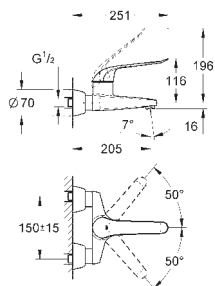

GROHE EUROECO SPECIAL

Ref. No. Colour Price netto (€)

32 778 000 chrome 248.00

Euroeco Special
Single-lever basin mixer 1/2"
wall mounted
GROHE StarLight chrome finish
GROHE SilkMove 46 mm ceramic cartridge
GROHE EcoJoy technology for less water and perfect flow
adjustable flow rate limiter
adjustable temperature limiter
adjustable minimum flow rate
approx. 2.5 l/min
laminar flow straightener 9 l/min.
cast spout, projection 205 mm
metal lever
lever length 170 mm
S-unions

32 779 000 chrome 278.00
ditto, with lockable S unions, projection 221 mm