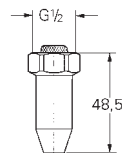

28 988 000 chrome 59.00

Drain down valve
for fitting between shut-off valve and shower
acc. to hospital guide rules
female thread 1/2"
GROHE StarLight chrome finish