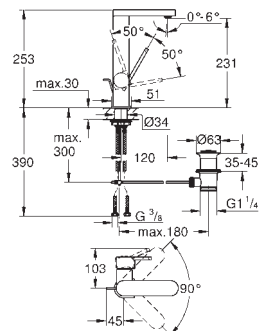

23 851 003 **chrome** **253.00**

Plus
Single-lever basin mixer 1/2"
L-Size
single hole installation
metal lever
GROHE SilkMove 28 mm ceramic cartridge
with temperature limiter
GROHE StarLight chrome finish
GROHE EcoJoy SpeedClean mousseur 5.7 l/min
GROHE AquaGuide adjustable mousseur
rapid installation system
swivel spout with easy docking
swivel area 90°
pop-up waste set 1 1/4"
flexible connection hoses