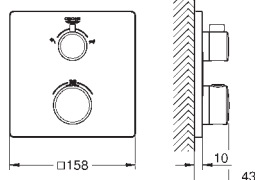

Grotherm
Thermostatic bath tub mixer for 2 outlets
with integrated shut off/diverter valve

set for final installation for
GROHE Rapido SmartBox 35 600 000

GROHE TurboStat compact cartridge
with wax thermostatic element

GROHE StarLight chrome finish
wall escutcheon with **GROHE QuickFix** (covered
escutcheon- and shaft sealing, covered fixing)
metal escutcheon, retroactively 6° adjustable
printed shower and bath symbol

GROHE SafeStop at 38°C

GROHE SafeStop Plus optional temperature limiter at 43°C or 46°C included

GROHE AquaDimmer, integrated shut off/diverter valve

flow performance:

outlet B = 27 l/min

outlet C = 30 l/min

without roughing-in-set

35 600 000 chrome 68.00

GROHE Rapido SmartBox universal rough-in box for concealed installation