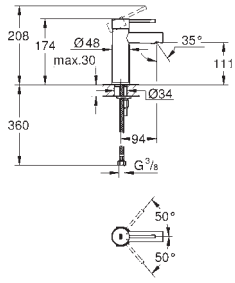

34 294 001 **chrome** **142.00**
Essence
Single-lever basin mixer 1/2"
S-Size
single hole installation
metal lever
GROHE SilkMove 28 mm ceramic cartridge
with temperature limiter
GROHE StarLight chrome finish
GROHE EcoJoy mousseur 5.7 l/min
GROHE QuickFix Plus installation system
smooth body
flexible connection hoses