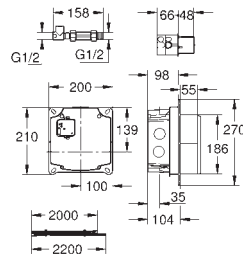

GROHE EUROCUBE E

Ref. No. Colour Price netto (€)

36 264 001 **chrome** **166.00**

Concealed mounting box
wall installation
for installation with pre-mixed or cold water
suitable for IR-sets for final installation
connection housing for power supply
suitable for 36 447 000, 36 442 000