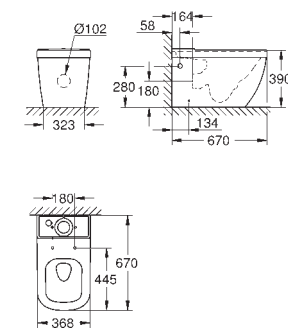

39 338 000
39 338 00H

alpine white
alpine white

138.00
171.00

Euro Ceramic
Floor standing WC for close coupled combination
close coupled
universal trap for horizontal and vertical outlet
GROHE Triple Vortex flushing technology
wash down
rimless
flush volume 3/5 l
including fixation set
cistern to be ordered separately
sanitary ware
fully skirted with invisible fixation
optional: **PureGuard** anti scale coating and
anti bacterial glazing (00H)
9 pieces per pallet