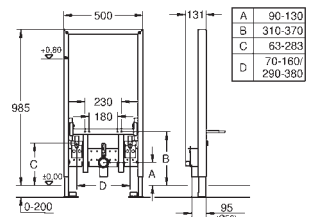

38 545 000

chrome

309.00

Rapid SL
Element for bidet, 1.00 m installation height

powder coated steel frame, self-supporting
for on-the-wall installations or studded walls
pre-assembled
height adjustable fitting connections
quick adjustment, lockable
fixing material
TÜV approved
bidet fixing bolts
HT-outlet bend Ø 50 mm
seal Ø 32 mm
2 noise protected fitting connections 1/2"
fixing material for bidet
for on-the-wall installation please order wall brackets 38 558 00M (sold separately)