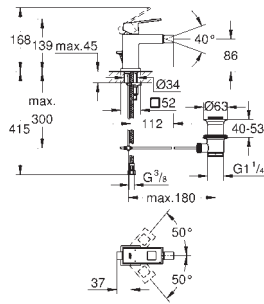

GROHE EUROCUBE

Ref. No.

Colour

Price netto (€)

23 138 000

chrome

214.00

Eurocube
Single-lever bidet mixer 1/2"
S-Size
single hole installation
metal lever
GROHE SilkMove 28 mm ceramic cartridge
temperature limiter
GROHE StarLight chrome finish
GROHE QuickFix Plus installation system
ball-joint mousseur
pop-up waste set 1 1/4"
flexible connection hoses