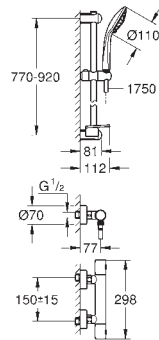

GROHE GROHTHERM 1000 COSMOPOLITAN M

Ref. No.

Colour

Price netto (€)

34 321 002

chrome

341.00

**Grotherm 1000 Cosmopolitan M
Thermostatic shower mixer 1/2" with shower set**

consisting of:
Grotherm 1000 Cosmopolitan M thermostatic shower mixer 1/2"
(34 065 002)
Euphoria 110 Massage shower set, 900 mm (27 226 001)
min. recommended pressure 1.0 bar

47 175 000

chrome

101.00