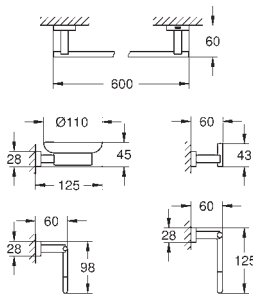

40 758 001 **chrome** **141.66**

Essentials Cube
Master bathroom accessories set 5-in-1
material: glass / metal
consisting of:
soap dish with holder (40 754 001)
towel rail, 558 mm (40 509 001)
toilet paper holder (40 507 001)
robe hook (40 511 001)
towel ring (40 510 001)
concealed fastening
GROHE StarLight chrome finish