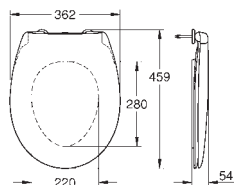

**39 493 000** **alpine white** **54.00**  
**Bau Ceramic WC seat soft close**  
 with lid  
 quick release function  
 detachable  
 material: Duroplast  
 including fixation set  
**126 pieces per pallet**