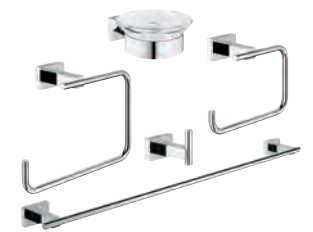

40 758 001 **chrome** **141.66**

Essentials Cube
Master bathroom accessories set 5-in-1
material: glass / metal
consisting of:
soap dish with holder (40 754 001)
towel rail, 558 mm (40 509 001)
toilet paper holder (40 507 001)
robe hook (40 511 001)
towel ring (40 510 001)
concealed fastening
GROHE StarLight chrome finish