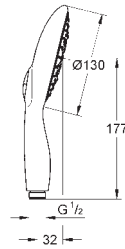

27 673 000 chrome 93.00

Power&Soul 130
Hand shower 4+ sprays, spray plate night time grey
GROHE Rain O², Rain, Bokoma Spray, Jet
GROHE EcoJoy 9,5 l/min flow limiter
GROHE DreamSpray perfect spray pattern
GROHE One-click showering
spray selection via push of a button
GROHE StarLight chrome finish
SpeedClean anti-lime system
Inner WaterGuide for a longer life
universal mounting system, fitting all standard shower hoses
suitable for instantaneous heater
min. recommended pressure 1.0 bar