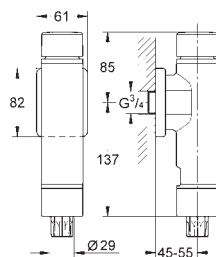

37 349 000 chrome 214.00

Rondo A.S.
Flush valve for WC
3/4"
brass
integrated stop valve
GROHE StarLight chrome finish
for wash-down and wash-out bowls
control cap and connection to
plastic flush pipe
with flow rate adjustment
6 l flush
with escutcheon
flow pressure min 1.2 bar
operating pressure max 5 bar
low noise (group I acc. to
German Noise Specification)