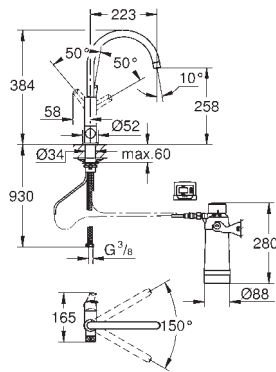

GROHE BLUE PURE

Ref. No.

Colour

Price netto (€)

30 383 000

chrome

*

GROHE Blue Pure Eurosmart Starter Kit

consisting of:

GROHE Blue single-lever sink mixer
with filter function

single hole installation

C-spout

separate handle for filtered water
headpart 1/2"

GROHE StarLight chrome finish

GROHE SilkMove 28 mm ceramic cartridge

swivel tubular spout

swivel area 360°

separate inner water ways for filtered

and non-filtered water

flexible connection hoses

GROHE Blue filter head

GROHE Blue activated carbon filter for premium taste

capacity 3000 l

filter exchange timer including 2 x AA batteries