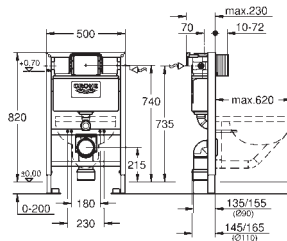

Rapid SL

Element for WC, 0.82 m installation height with flushing cistern 6 - 9 l

for on-the-wall installations or studded walls
powder coated steel frame, self-supporting
for dry-cladding, completely pre-assembled
with fixed connections
quick adjustment, lockable
fixing material
TÜV approved
2 WC fixing bolts
fixing device for ceramic
distance of fixing bolts 180/230 mm
outlet bend Ø 90 mm
depth adjustable
reducer Ø 90/110 mm
inlet and outlet connecting set

flushing cistern 6 - 9 l containing the following features:

pneumatic discharge valve offering 3 modes of operation: dual flush or start/stop or single flush
front or top actuation
water supply from left/right or back
low noise (group I acc. to German Noise Specification)
insulated against condensation
angle valve 1/2"
water inlet with pipe fixation
Shortable inspection shaft incl. protection during construction phase

including wall brackets 38 558 00M for on-the-wall installation
for mounting of small flush plates please order revision shaft 40 950 000 (sold separately)
for installation in Scandinavia please order adapter 38 338 000 (sold separately)