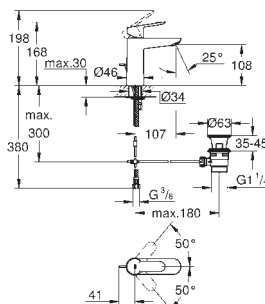

23 758 000 **chrome** **80.00**
BauEdge
Single-lever basin mixer 1/2"
M-Size
single hole installation
metal lever
GROHE Longlife 28 mm ceramic cartridge
GROHE StarLight chrome finish
GROHE EcoJoy mousseur 5.7 l/min
rapid installation system
plastic pop-up waste set 1 1/4"
flexible connection hoses