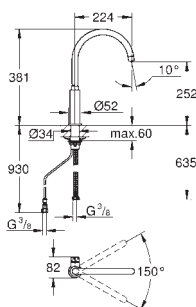

31 724 000

chrome

*

GROHE Blue Pure Mono

**Mono faucet with filter function
single hole installation**

C-spout

handle for filtered table water

headpart 1/2"

GROHE StarLight chrome finish

swivel tubular spout

swivel area 360°

flexible connection hoses