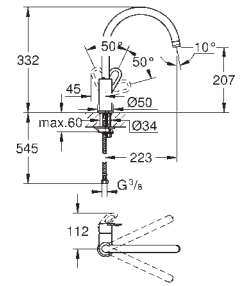

31 368 001

chrome

*

BauLoop
Single-lever sink mixer 1/2"
high spout
single hole installation
GROHE StarLight chrome finish
GROHE Longlife 28 mm ceramic cartridge
GROHE Zero separated inner water ways - lead and nickel free
spout with mousseur
swivel tubular spout
swivel area 360°
flexible connection hoses
rapid installation system
min. recommended pressure 1.0 bar