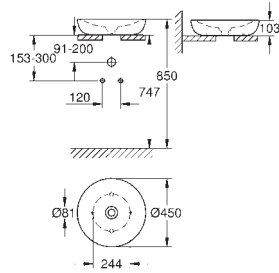

GROHE ESSENCE

Ref. No.

Colour

Price netto (€)

39 609 00H

alpine white

246.00

Essence
Vessel basin 45
without overflow
450 x 450 mm
including fixation set
including ceramic waste, removable cover
non-closable
sanitary ware
PureGuard anti scale coating and anti bacterial glazing