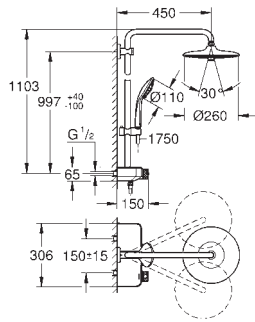

# GROHE EUPHORIA SMARTCONTROL SYSTEM

Ref. No.

Colour

Price netto (€)

26 509 000

chrome

792.00