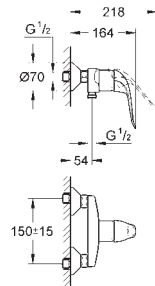

32 780 000

chrome

126.00

Euroeco Special
Single-lever shower mixer 1/2"
wall mounted

GROHE StarLight chrome finish
GROHE SilkMove 46 mm ceramic cartridge
GROHE EcoJoy technology for less water and perfect flow
adjustable flow rate limiter
adjustable temperature limiter
adjustable minimum flow rate
approx. 2.5 l/min
shower bottom outlet 1/2"
integrated non-return valve
metal lever
lever length 120 mm
S-unions
protected against backflow
without shower set