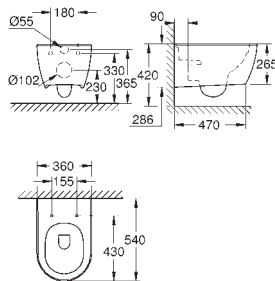

39 571 00H

alpine white

245.00

Essence
Wall hung WC
for concealed cistern
wash down
rimless
horizontal outlet
flush volume 3/4.5 l
including fixation set
sanitary ware
fully skirted with invisible fixation
PureGuard anti scale coating and anti bacterial glazing
12 pieces per pallet