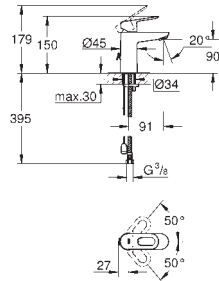

23 336 000 **chrome** **75.00**

BauLoop
Single-lever basin mixer 1/2"
S-Size
single hole installation
metal lever
GROHE Longlife 28 mm ceramic cartridge
GROHE StarLight chrome finish
GROHE EcoJoy mousseur 5.7 l/min
rapid installation system
retractable chain
flexible connection hoses