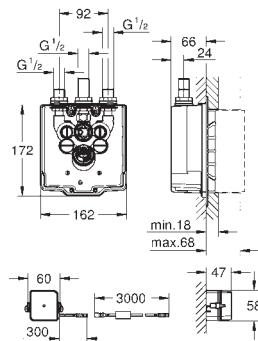

**Eurosmart Cosmopolitan E
Concealed body**

for shower with integrated pre-adjustable thermostatic mixer suitable for IR-set 36 415 000 2 stop valves Grotherm Micro integrated non-return valves with filters connection housing for power supply min. recommended pressure 1.0 bar

37 503 000

chrome

759.00