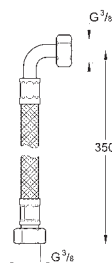

42 886 000

chrome

22.00

Battery

45 704 000

chrome

40.00

**Flexible connection hose**  
300 mm  
3/8" x 3/8"