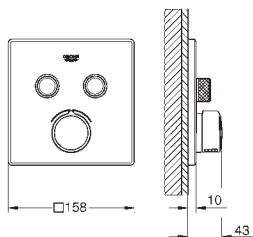

SmartControl
Concealed mixer with 2 valves
set for final installation for
GROHE Rapido SmartBox 35 600 000
metal wall escutcheon with **GROHE QuickFix**
(covered escutcheon and shaft sealing, covered
fixing), retroactively 6° adjustable
GROHE StarLight chrome finish
GROHE SmartControl push for ON-OFF, turn for
volume adjustment from EcoJoy to full flow
exchangeable symbols
cartridge for temperature mixing
multiple outlets can be run simultaneously
without roughing-in-set
flow performance:
outlet B = 23 l/min
outlet C = 25 l/min
outlet B + C = 27 l/min

35 600 000 chrome 68.00
GROHE Rapido SmartBox universal rough-in box for concealed installation

29 149 000 chrome 452.00