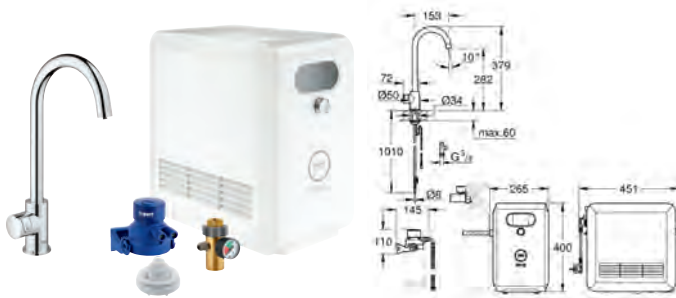

GROHE BLUE PROFESSIONAL

Ref. No.	Colour	Price netto (€)
31 302 002	chrome	2,140.00
31 302 DC2	supersteel	2,460.00

GROHE Blue Professional

C-spout kit

consisting of:

GROHE Blue Mono faucet with filter function

single hole installation

C-spout

push buttons for 3 types of filtered and chilled table water
still, medium, sparkling

GROHE StarLight chrome finish

swivel tubular spout

swivel area 150°

GROHE Blue Professional cooler

delivers 12 liters of chilled water per hour

colour display with push and turn control

270 Watt cooling unit, 230 V, 50 Hz

type of protection IP 21

CE approved

requires ventilation holes in the bottom of the kitchen cabinet

software set-up and monitoring of filter and CO₂ capacity

possible via GROHE Ondus app

push notifications at low filter resp. CO₂ capacity

additional monitoring via GROHE Blue Professional Browser-Monitor possible

with Bluetooth 4.0* and WIFI interface for wireless data communication

for Apple** and Android devices

Bluetooth range (max. 10 m) varies depending on used

materials and walls between transmitter and receiver

filter head with flexible water hardness adjustment

GROHE Blue filter, CO₂ bottle and cleaning cartridge are not included in the
delivery and have to be ordered separately

System requirements Apple

iPhone with iOS 9.0 or higher

System requirements Android

smart phone with Android 4.3 or higher

Mobile devices and GROHE Ondus App*** are not included in delivery and have to be ordered separately via an authorised Apple store/store/iTunes or Google Play store.

* The Bluetooth word mark and logos are registered trademarks owned by Bluetooth SIG, Inc. and any use of such marks by Grohe AG is under license. Other trademarks and trade names are those of their respective owners.

** Apple, the Apple logo, iPod, iPod Touch, iPhone and iTunes are trademarks of Apple Inc., registered in the U.S. and other countries. Apple is not responsible for the function of this device or its compliance with safety and regulatory standards.

*** Available for free via iTunes app or Google Play store.