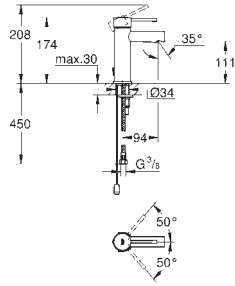

GROHE ESSENCE

Ref. No. Colour Price netto (€)

32 899 001 **chrome** **142.00**
Essence
Single-lever basin mixer 1/2"
S-Size
single hole installation
metal lever
GROHE SilkMove 28 mm ceramic cartridge
with temperature limiter
GROHE StarLight chrome finish
GROHE EcoJoy mousseur 5.7 l/min
GROHE QuickFix Plus installation system
retractable chain
flexible connection hoses