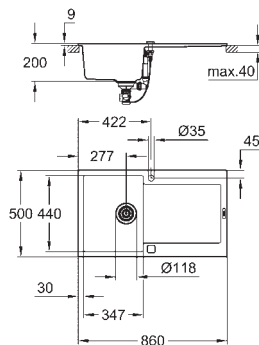

31 644 AT0
31 644 AP0

granite gray
granite black

*
*

K500

Composite sink with drainer

model: K500 50-C 86/50 1.0 rev
mounting type: standard built-in
material: quartz composite

GROHE Whisper

min. cabinet size: 500 mm
dimensions: 860 x 500 mm
1 bowl: 347 x 440 x 200 mm

GROHE QuickFix installation system
sink mountable left or right

cut-out: 840 x 480 mm
drainer: automatic waste fitting
accessories included: automatic waste fitting,
waste kit, basket strainer waste, mounting set