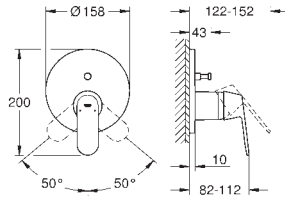

GROHE EUROSMART COSMOPOLITAN

Ref. No.

Colour

Price netto (€)

24 045 000

chrome

127.00

Eurosmart Cosmopolitan
Single-lever mixer with 2-way diverter
set for final installation for
GROHE Rapido SmartBox 35 600 000
GROHE SilkMove 46 mm ceramic cartridge
GROHE StarLight chrome finish
wall escutcheon with **GROHE QuickFix** (covered
escutcheon- and shaft sealing, covered fixing)
metal escutcheon, retroactively 6° adjustable
metal lever
automatic 2-way diverter
flow performance:
outlet B = 27 l/min, outlet C = 27 l/min
without roughing-in-set

35 600 000

chrome

68.00

GROHE Rapido SmartBox universal rough-in box for concealed installation

25 219 001

chrome

377.00