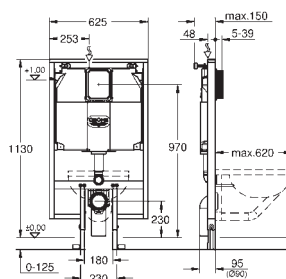

GROHE RAPID SL FOR WC

Ref. No.

Colour

Price netto (€)

38 588 001

chrome

360.00

Rapid SL

Element for WC, 1.13 m installation height, for shaft installation with flushing cistern GD 2

for shaft installation 800 - 1100 mm width
powder coated steel frame, self-supporting
for dry-cladding, completely pre-assembled
with fixed connections
quick adjustment, lockable
fixing material
2 WC fixing bolts
fixing device for ceramic
distance of fixing bolts 180/230 mm
outlet bend Ø 90 mm
depth adjustable
reducer Ø 90/110 mm
inlet and outlet connecting set

flushing cistern GD 2, 6 - 9 l, containing following features:

adjustment ex factory 6 l and 3 l
pneumatic discharge valve offering 3 modes of operation: dual flush or start/stop or single flush
water supply from left/right or back
low noise (group I acc. to German Noise Specification)
insulated against condensation
1/2" water supply connection including integrated angle valve and push fit flexible hose union
no tools required for the installation
of the inspection shaft incl. protection during construction phase
for vertical or horizontal use

for mounting of small flush plates please order revision shaft 40 911 000 (sold separately)

38 994 000

chrome

328.00

Rapid SL

Element for WC with flushing cistern 80 mm, 1.13 m installation height element width 0.62 m

for small, narrow bathrooms
for on-the-wall installations or studded walls
powder coated steel frame, self-supporting
for dry-cladding, completely pre-assembled
with fixed connections
quick adjustment, lockable
fixing material
TÜV approved
2 WC fixing bolts
fixing device for ceramic
distance of fixing bolts 180/230 mm
outlet bend Ø 90 mm
depth adjustable
reducer Ø 90/110 mm
inlet and outlet connecting set