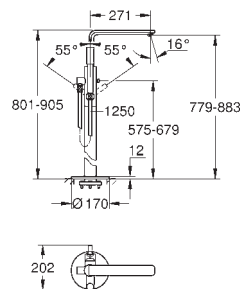

Lineare
Single-lever bath mixer 1/2", floor mounted
set for final installation for 45 984
without roughing-in-set
GROHE SilkMove 35 mm ceramic cartridge with temperature limiter
GROHE StarLight chrome finish
automatic diverter: bath/shower
spout with mousseur projection 271 mm
integrated non-return valve in the shower outlet 1/2"
with shower holder
hand shower Sena Stick (26 465)
Silverflex shower hose 1 250 mm (28 362)
protected against backflow

45 984 001 chrome 444.00