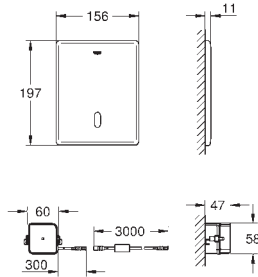

# GROHE ELECTRONIC ACTUATIONS FOR WC

Ref. No.

Colour

Price netto (€)

**38 698 SD1**

stainless steel

597.00

**Tectron Skate**