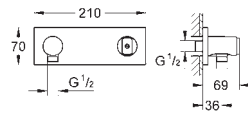

GROHE SHOWER ACCESSORIES

Ref. No. Colour Price netto (€)

27 621 000 chrome 313.00

Grotherm F
Wall shower union with integrated shower holder
Vertical or horizontal installation
for use with rough-in box 35 034 000 (1/2" connection) /
35 035 (1/2" NPT connection)
sold separately
shower outlet 1/2"
hand shower and shower hose sold separately
protected against backflow
vertical and horizontal installation