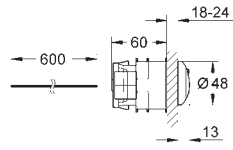

GROHE FLUSHING CISTERNS

Ref. No.

Colour

Price netto (€)

38 771 000

chrome

36.00

Pneumatic push button actuation

for dual flush or start & stop actuation
Ø 48 mm

in combination with bath furniture or
removable claddings for cistern
inspection

for material thickness from 18 -24 mm
pneumatic hose 600 mm

GROHE StarLight chrome finish