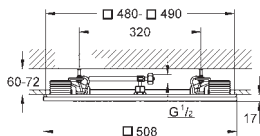

GROHE HEAD AND SIDE SHOWERS

Ref. No. Colour Price netto (€)

26 373 001 chrome 19,700.00

Rainshower F-Series 40" AquaSymphony
Ceiling shower 6+ sprays with light
1016 mm x 762 mm x 145 mm
metal
minimum flow rate 25 l/min
min. recommended pressure 3.0 bar
1 x AquaCurtain
1 x Pure XL spray
1 x 2 cold mist spray
2 x GROHE PureRain spray 400 x 190 mm
2 x XL Waterfall (separately controlled)
1 x 4 Bokoma Spray with adjustment angle 20° and combinations
full spectrum LED: soft light with changing rainbow colours
individually adjustable: permanent lighting with colour selection
power supply for light 12 V DC
CE approved
SpeedClean anti-lime system
GROHE DreamSpray perfect spray pattern
GROHE StarLight finish

requires rough-in set (26 376 001), F-digital Deluxe base unit box (26 376 000), Bluetooth unit (36 371 000) and various cable connections – all to be ordered separately due to individualised installation

The ceiling construction must be appropriate for the static requirement of the product (total product weight > 70 kg). Ceiling shower has to be controlled by 8 outlets + 1 hand shower outlet and the performance of the waste must be of sufficient size (> 100 l/min). For detailed planning please see separate planning & installation guide before start.

recommendation: configuration with Grohtherm F or Grohtherm SmartControl

this product contains built-in LED lamps, which cannot be changed: energy efficiency class: A++

26 376 001 chrome 1,860.00

Rainshower F-Series 40"
Roughing-in set
for use with Rainshower F-Series 40" AquaSymphony ceiling shower
1000 mm x 745 mm x 152 mm
min. installation depth: 167 mm
waterways: brass
1/2" connections