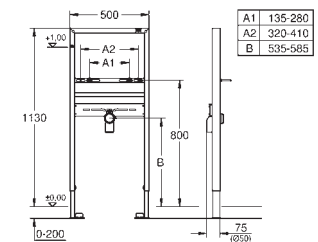

38 557 001

chrome

113.00

Rapid SL
Element for wash basin, single hole installation
1.13 m installation height

for on-the-wall installations or studded walls
powder coated steel frame, self-supporting
for dry-cladding, completely pre-assembled
with fixed connections
quick adjustment, lockable
fixing material
TÜV approved
wash basin fixing bolts M10 with
fixing device for ceramic
variable distance of fixing bolts
HT-outlet bend Ø 50 mm
seal Ø 32 mm

for on-the-wall installation please order wall brackets 38 558 00M (sold separately)