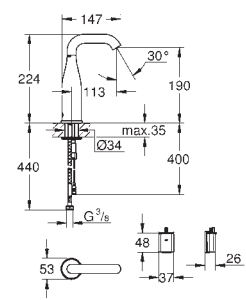

Essence E

Infra-red electronic basin tap 1/2" without mixing device

with infrared sensor for bi-directional communication for monitoring, configuration and service purpose for cold or premixed water

6 V lithium-battery, type CR-P2

battery lifetime: approx. 7 years (150 actuations a day)

GROHE StarLight chrome finish adjustable swivel area 0° / 150° / 360°

laminar spray regulator 5.0 l/min

flexible connection hose

dirt strainer

with integrated solenoid valve

external battery

rapid installation system

multistage battery status display

7 pre-set programs:

auto flush

thermal disinfection

cleaning mode

additional functions and precise settings

by remote control 36 407

CE approved

acoustic group I in accordance with DIN 4109

type of protection faucet IP 59K

min. recommended pressure 1.0 bar