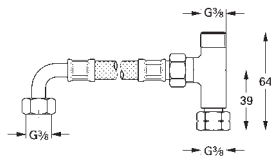

47 533 000

chrome

40.00

Grotherm Micro

Connection set

for Grotherm Micro
consisting of:
union nut 3/8"
T-unit
2 outlets 3/8" male thread
flexible connection hose
union nuts
GROHE StarLight chrome finish