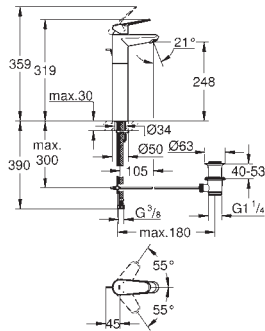

GROHE EURODISC COSMOPOLITAN

Ref. No. Colour Price netto (€)

23 055 002 chrome 225.00

Eurodisc Cosmopolitan
Single-lever basin mixer 1/2"
XL-Size
single hole installation
metal lever
for free-standing basins
GROHE SilkMove 35 mm ceramic cartridge
adjustable flow rate limiter
adjustable minimum flow rate
approx. 2.5 l/min
GROHE StarLight chrome finish
GROHE QuickFixPlus installation system with centering support
mousseur
pop-up waste set 1 1/4"
flexible connection hoses
optional temperature limiter ref. no. 46 375 000
acoustic group I in accordance with DIN 4109