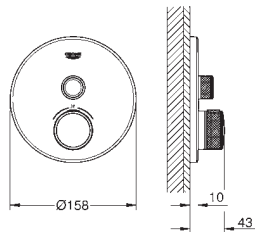

29 118 000 **chrome** **432.00**
29 118 DC0 **supersteel** **586.00**
29 118 AL0 **brushed hard graphite** **586.00**

Grotherm SmartControl
Thermostat for concealed installation with one valve
set for final installation for
GROHE Rapido SmartBox 35 600 000
metal wall escutcheon with **GROHE QuickFix**
(covered escutcheon and shaft sealing, covered
fixing), retroactively 6° adjustable
GROHE StarLight chrome finish
GROHE SmartControl push for ON-OFF, turn for
volume adjustment from EcoJoy to full flow, exchangeable symbols
GROHE TurboStat compact cartridge
with wax thermoelement
GROHE SafeStop at 38°C
GROHE SafeStop Plus optional temperature limiter at 43°C or 46°C included
built-in non return valves and dirt strainers
without roughing-in-set
flow performance:
outlet A (to external shut-off) = 34 l/min
outlet B/C = 29 l/min

35 600 000 **chrome** **68.00**
GROHE Rapido SmartBox universal rough-in box for concealed installation