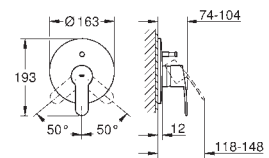

Eurostyle Cosmopolitan
Single-lever bath mixer

set for final installation for
35 501 000

without concealed body
metal lever
GROHE StarLight chrome finish
automatic diverter: bath/shower
escutcheon- and shaft-sealing
wall escutcheon
covered fixing

33 637 002

chrome

155.00