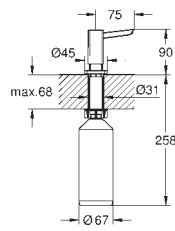

GROHE SOAP DISPENSERS

Ref. No.

Colour

Price netto (€)

40 934 000
40 934 DC0

chrome
supersteel

*
*

Cube soap dispenser
for liquid soaps,
storage bin 500 ml
GROHE StarLight finish