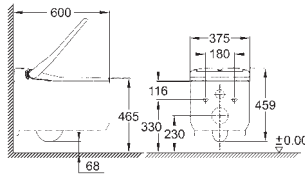

GROHE power flush: rimless wash down jet WC with **GROHE Triple Vortex** flushing technology

GROHE Skin Clean:

- 2 dedicated adjustable spray arms (1 for rear spray, 1 for lady spray)
- separate water way for lady spray
- oscillating spray (automatic forward and reverse motion of the spray)
- pulsating spray for massage
- adjustable spray intensity
- automatic pre- and post-rinsing of spray nozzle with fresh water
- integrated instant heater provides unlimited warm water
- adjustable temperature

Other function

warm air dryer with adjustable temperature

odor extraction with filter

PlasmaCluster function - ion technology

descaling function

Duroplast WC seat and lid with automatic opening/close function

infra-red user detection

seat control panel operation

power switch

inside bowl night light

hidden water supply and power supply connections

remote control

smart phone app for iOS and Android

includes:

noise protection sheet, mounting bases and washers

manual remote controller with wall-mounted holder

active carbon filter for odour absorption

water supply connection set for concealed cistern

nozzle guard

cable with system plug on device

pressure 0.05 - 1 MPa (0.5 - 10 bar)

nominal voltage 220-240 V AC

main frequency 50-60 Hz

type of protection IPX4

complies with

EN 1717

CE approved