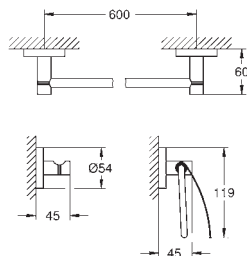

40 775 001	chrome	64.58
40 775 DC1	supersteel	91.66

Essentials
Guest bathroom accessories set 3-in-1
material: metal
consisting of:
towel rail, 600 mm (40 366 001)
robe hook (40 364 001)
toilet paper holder (40 367 001)
concealed fastening
GROHE StarLight chrome finish