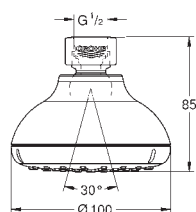

26 050 001 chrome 40.00

Tempesta 100
Head shower 1 spray
Rain
ball joint ± 15° rotatable
GROHE EcoJoy 5.7 l/min. flow limiter
GROHE DreamSpray perfect spray pattern
GROHE StarLight chrome finish
SpeedClean anti-lime system
Inner WaterGuide for a longer life
suitable for instantaneous heater
min. recommended pressure 1.0 bar