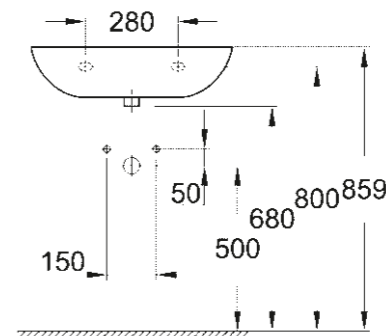

TECHNICAL DRAWINGS

To help you plan your bathroom down to the last detail, here are the important dimensions of all ceramic lines and shower tray collection.

BAU CERAMIC VERSATILITY FOR A MODERN LIFE

WASHBASIN