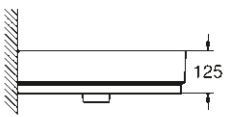

39 475 00H
Countertop basin
100 cm