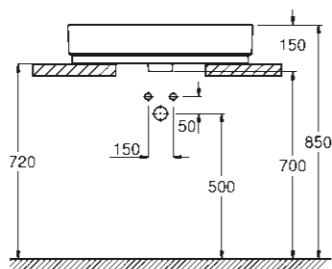

39 481 00H
Vessel basin
50 cm