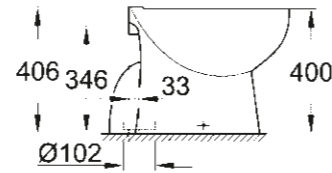

39 429 000
Floorstanding WC for closed coupled combination
rimless, vertical outlet