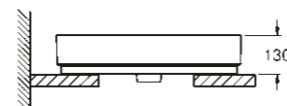

39 485 00H
Floorstanding WC back to wall
rimless