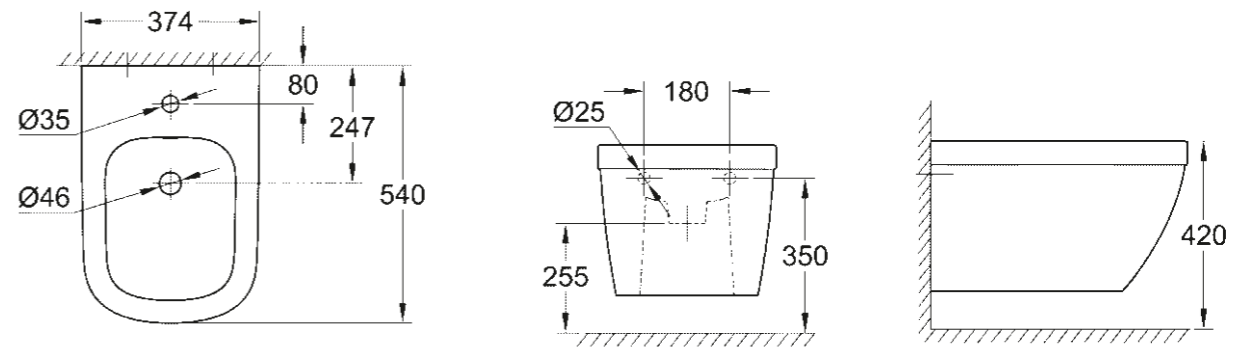

39 208 000
39 208 00H*
Wall hung bidet

39 333 000
Cistern side and back inlet

39 340 000
39 340 00H*
Floorstanding bidet

* With PureGuard

CUBE CERAMIC

A CLEAR STYLE STATEMENT

WASHBASIN

39 386 00H
Wall hung basin
100 cm