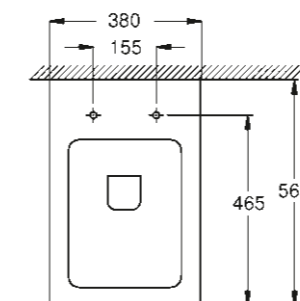

39 482 00H
Vessel basin
40 cm

39 479 00H
Drop-in basin
60 cm

39 483 00H
Handrinse basin
45 cm

39 480 00H
Undercounter basin
50 cm

WC/BIDET

39 244 00H
Wall hung WC
rimless

39 481 00H
Vessel basin
50 cm

39 485 00H
Floorstanding WC back to wall
rimless