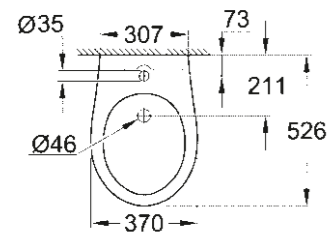

BIDET/URINAL

39 433 000
Wall hung bidet