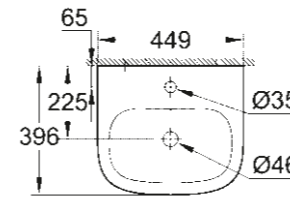

39 324 000
39 324 00H*
Handrinse basin
45 cm