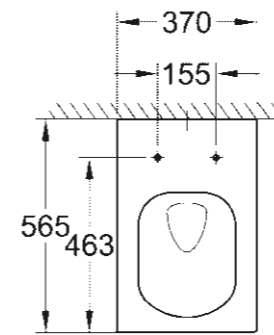

39 482 00H
Vessel basin
40 cm

39 479 00H
Drop-in basin
60 cm

39 483 00H
Handrinse basin
45 cm

39 480 00H
Undercounter basin
50 cm

WC/BIDET

39 244 00H
Wall hung WC
rimless

39 481 00H
Vessel basin
50 cm

39 485 00H
Floorstanding WC back to wall
rimless