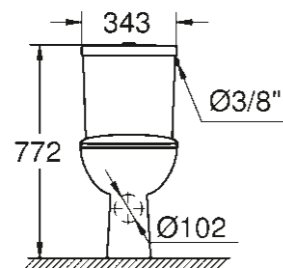

39 347 000
WC closed coupled combination:
WC, boxed rim, horizontal outlet (39 428 000)
Cistern side inlet (39 437 000), Seat & cover soft close (39 493 000)