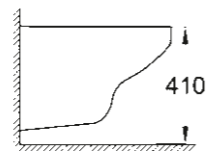

39 432 000
Floorstanding bidet