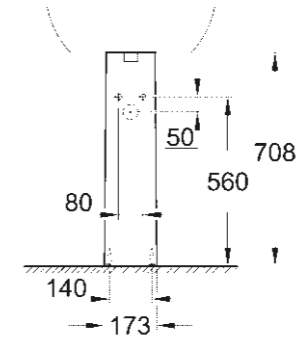

TECHNICAL DRAWINGS

To help you plan your bathroom down to the last detail, here are the important dimensions of all ceramic lines and shower tray collection.

BAU CERAMIC VERSATILITY FOR A MODERN LIFE

WASHBASIN

39 420 000
Wall hung basin
65 cm

39 421 000
Wall hung basin
60 cm

39 440 000
Wall hung basin
55 cm

39 424 000
Handrinse basin
45 cm

39 425 000
Pedestal for wash basins

39 422 000
Drop in basin
55 cm

WC/CISTERN