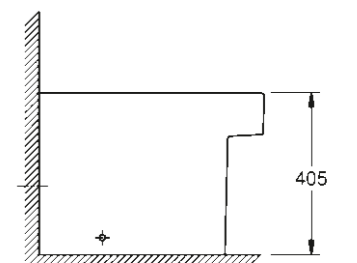

39 485 00H
Floorstanding WC back to wall
rimless