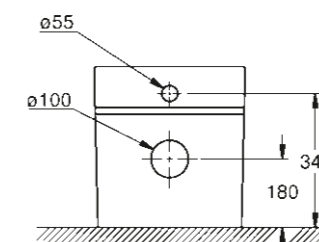

39 485 00H
Floorstanding WC back to wall
rimless