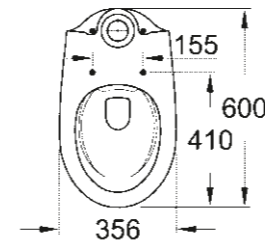

39 349 000
Floorstanding WC for closed coupled combination
rimless, horizontal outlet
39 428 000
boxed rim