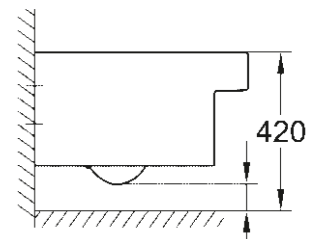

WC/BIDET

39 244 00H
Wall hung WC
rimless