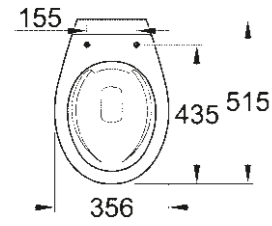

39 427 000
Wall hung WC
rimless

39 423 000
Undercounter basin
55 cm

39 491 000
Wall hung WC
open rim

PEDESTAL

39 426 000
Semi pedestal for wash basins

39 351 000
Wall hung WC
rimless
Seat & cover soft close
Quick release function