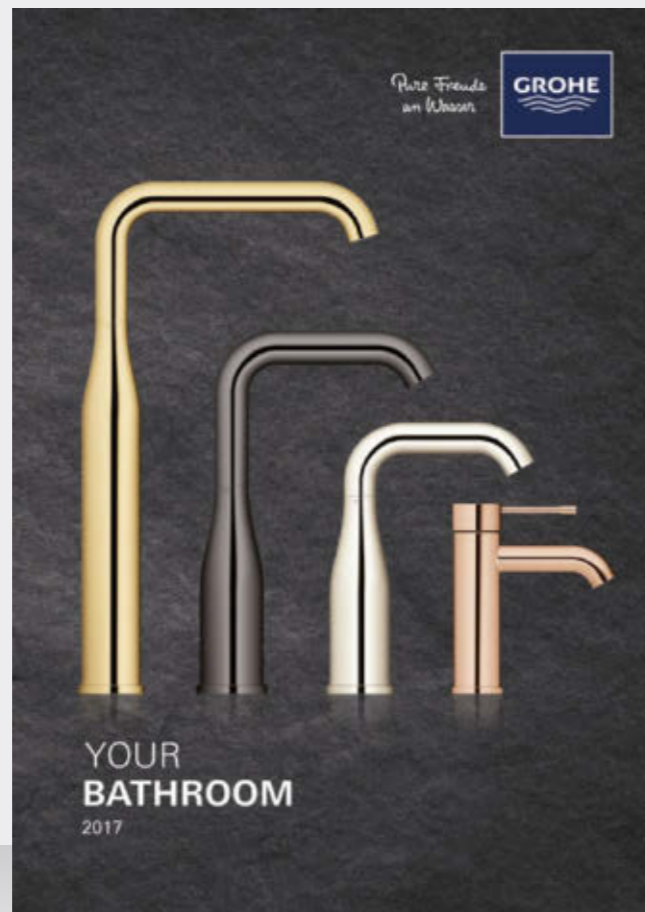

Just scan the QR codes to view the latest brochures as download or PDF on your tablet or smart phone.

OR VISIT THE WORLD OF GROHE AT GROHE.CO.UK

BATH BROCHURE

SPA BROCHURE

SENSIA ARENA BROCHURE

LINEARE BROCHURE