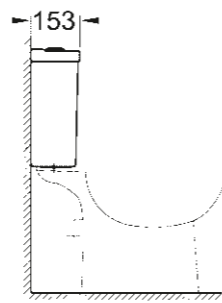

39 347 000
WC closed coupled combination:
WC, boxed rim, horizontal outlet (39 428 000)
Cistern side inlet (39 437 000), Seat & cover soft close (39 493 000)

39 437 000
Cistern side inlet

39 436 000
Cistern bottom inlet