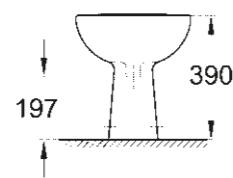

39 439 000
Urinal top inlet

BIDET/URINAL

39 433 000
Wall hung bidet

39 432 000
Floorstanding bidet

39 438 000
Urinal concealed inlet

EURO CERAMIC IN TUNE WITH MY LIFESTYLE

WASHBASIN/PEDESTAL

39 323 000
39 323 00H*
Wall hung basin
65 cm