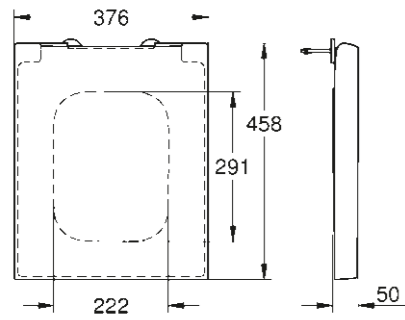

39 482 00H
Vessel basin
40 cm

39 479 00H
Drop-in basin
60 cm

39 483 00H
Handrinse basin
45 cm

39 480 00H
Undercounter basin
50 cm

WC/BIDET

39 244 00H
Wall hung WC
rimless

39 481 00H
Vessel basin
50 cm

39 485 00H
Floorstanding WC back to wall
rimless