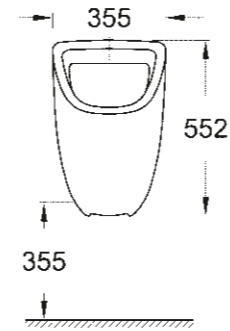

39 347 000
WC closed coupled combination:
WC, boxed rim, horizontal outlet (39 428 000)
Cistern side inlet (39 437 000), Seat & cover soft close (39 493 000)

39 437 000
Cistern side inlet

39 436 000
Cistern bottom inlet