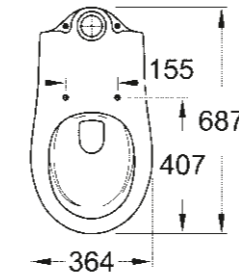

39 429 000
Floorstanding WC for closed coupled combination
rimless, vertical outlet