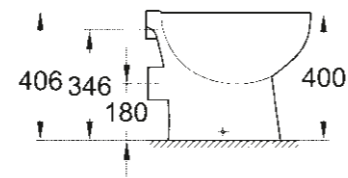

39 346 000
WC closed coupled combination:
WC, rimless, vertical outlet (39 429 000)
Cistern side inlet (39 437 000)
Seat & cover soft close (39 493 000)