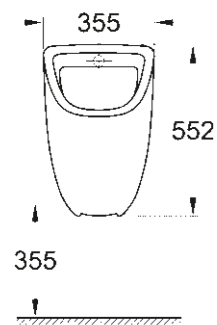

39 439 000
Urinal top inlet

BIDET/URINAL

39 433 000
Wall hung bidet

39 432 000
Floorstanding bidet

39 438 000
Urinal concealed inlet

EURO CERAMIC IN TUNE WITH MY LIFESTYLE

WASHBASIN/PEDESTAL

39 323 000
39 323 00H*
Wall hung basin
65 cm