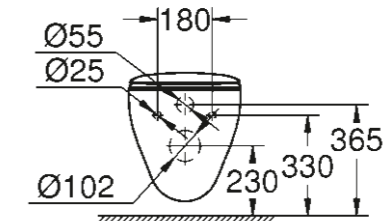

39 427 000
Wall hung WC
rimless

39 423 000
Undercounter basin
55 cm

39 491 000
Wall hung WC
open rim

PEDESTAL

39 426 000
Semi pedestal for wash basins

39 351 000
Wall hung WC
rimless
Seat & cover soft close
Quick release function