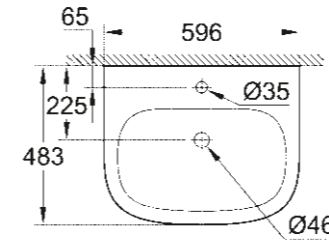

39 337 000
39 337 00H*
Countertop basin
60 cm