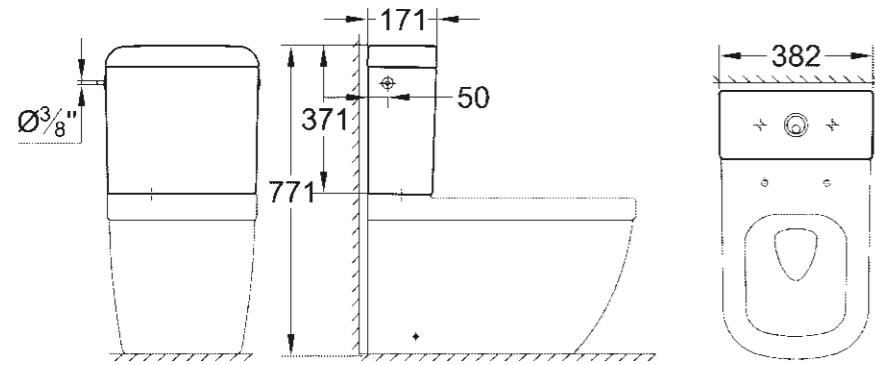

39 208 000
39 208 00H*
Wall hung bidet

39 333 000
Cistern side and back inlet

39 340 000
39 340 00H*
Floorstanding bidet

* With PureGuard

CUBE CERAMIC

A CLEAR STYLE STATEMENT

WASHBASIN

39 386 00H
Wall hung basin
100 cm