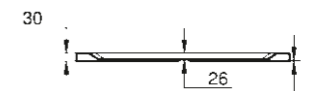

UNIVERSAL SHOWER TRAY COLLECTION

MODERN DESIGN FOR ALL MOUNTING OPTIONS