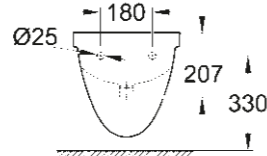

39 432 000
Floorstanding bidet