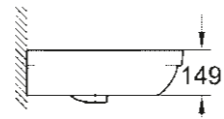

39 335 000
39 335 00H*
Wall hung basin
60 cm