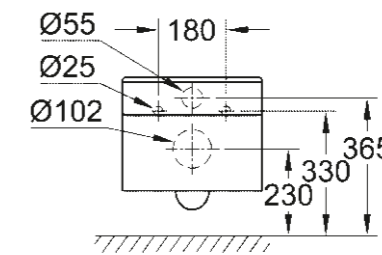

WC/BIDET

39 244 00H
Wall hung WC
rimless