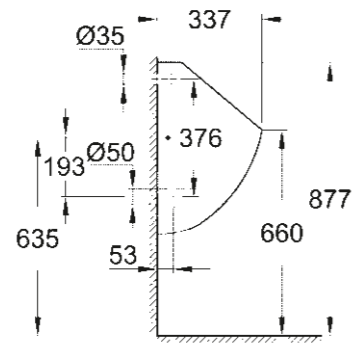

39 439 000
Urinal top inlet

BIDET/URINAL

39 433 000
Wall hung bidet

39 432 000
Floorstanding bidet

39 438 000
Urinal concealed inlet

EURO CERAMIC IN TUNE WITH MY LIFESTYLE

WASHBASIN/PEDESTAL

39 323 000
39 323 00H*
Wall hung basin
65 cm