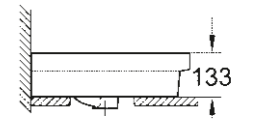

39 324 000
39 324 00H*
Handrinse basin
45 cm