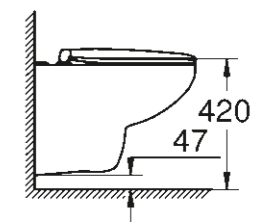

39 427 000
Wall hung WC
rimless

39 423 000
Undercounter basin
55 cm

39 491 000
Wall hung WC
open rim

PEDESTAL

39 426 000
Semi pedestal for wash basins

39 351 000
Wall hung WC
rimless
Seat & cover soft close
Quick release function