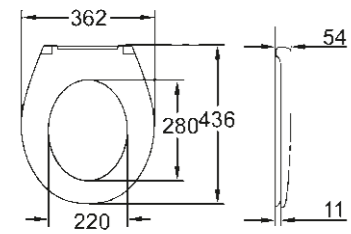

39 493 000
Seat & cover soft close
quick release function
39 492 000
w/o soft close
quick release function