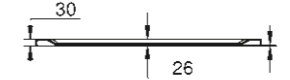

39 488 000
Seat & cover soft close
quick release function

39 486 00H
Wall hung bidet

39 487 00H
Floorstanding bidet

UNIVERSAL SHOWER TRAY COLLECTION

MODERN DESIGN FOR ALL MOUNTING OPTIONS

39 300 000*
Universal shower tray 100 cm x 100 cm