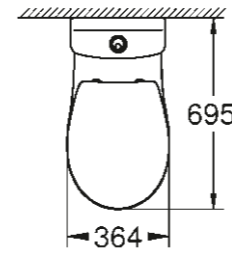

39 346 000
WC closed coupled combination:
WC, rimless, vertical outlet (39 429 000)
Cistern side inlet (39 437 000)
Seat & cover soft close (39 493 000)