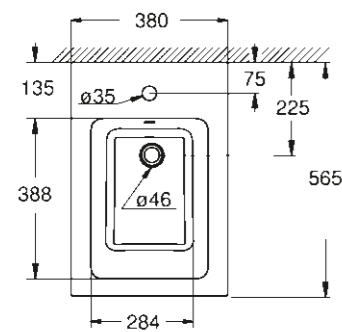

39 487 00H
Floorstanding bidet