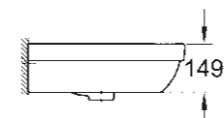

39 336 000
39 336 00H*
Wall hung basin
55 cm