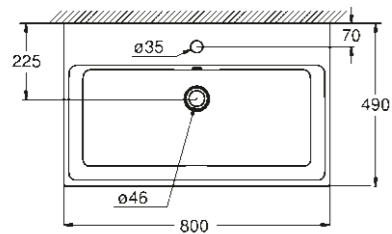

39 208 000
39 208 00H*
Wall hung bidet

39 333 000
Cistern side and back inlet

39 340 000
39 340 00H*
Floorstanding bidet

* With PureGuard

CUBE CERAMIC

A CLEAR STYLE STATEMENT

WASHBASIN

39 386 00H
Wall hung basin
100 cm