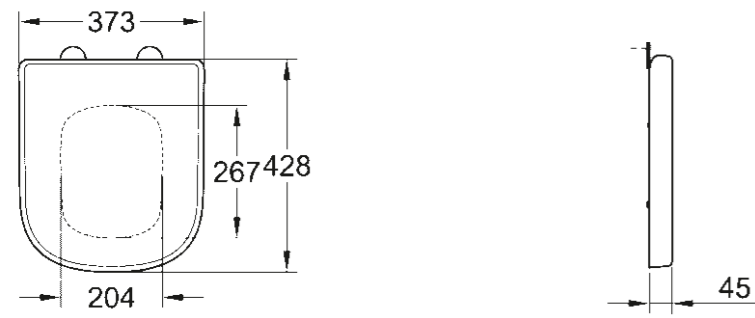

39 458 000
Seat & cover soft close for compact WC
quick release function
39 459 000
w/o soft close