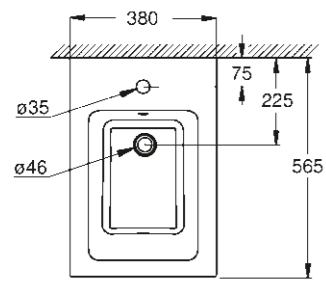

39 486 00H
Wall hung bidet