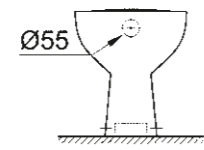

39 429 000
Floorstanding WC for closed coupled combination
rimless, vertical outlet