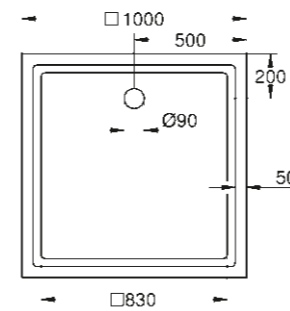

39 488 000
Seat & cover soft close
quick release function

39 486 00H
Wall hung bidet

39 487 00H
Floorstanding bidet

UNIVERSAL SHOWER TRAY COLLECTION

MODERN DESIGN FOR ALL MOUNTING OPTIONS

39 300 000*
Universal shower tray 100 cm x 100 cm