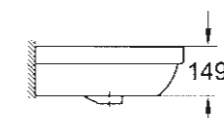

39 337 000
39 337 00H*
Countertop basin
60 cm