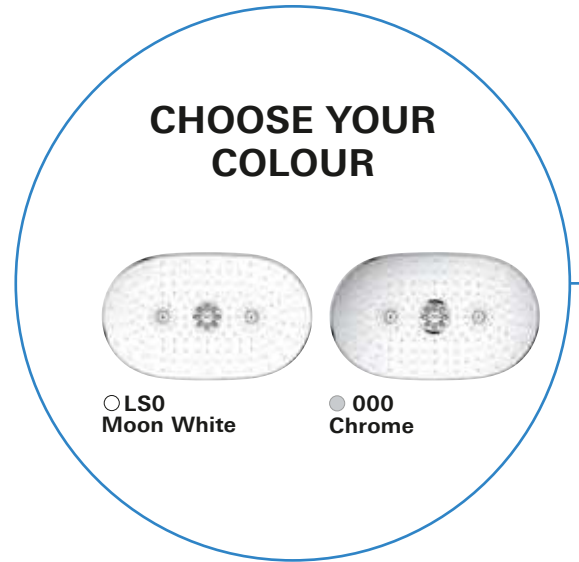

○ **LSO**
Moon White

● **000**
Chrome