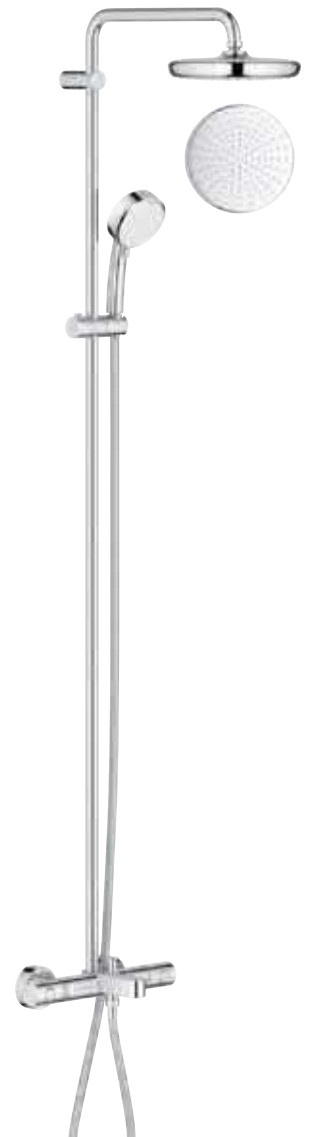

26 223 001
New Tempesta Cosmopolitan 210
Shower system with thermostatic
bath/shower mixer
hand shower 2-sprays
390 mm shower arm