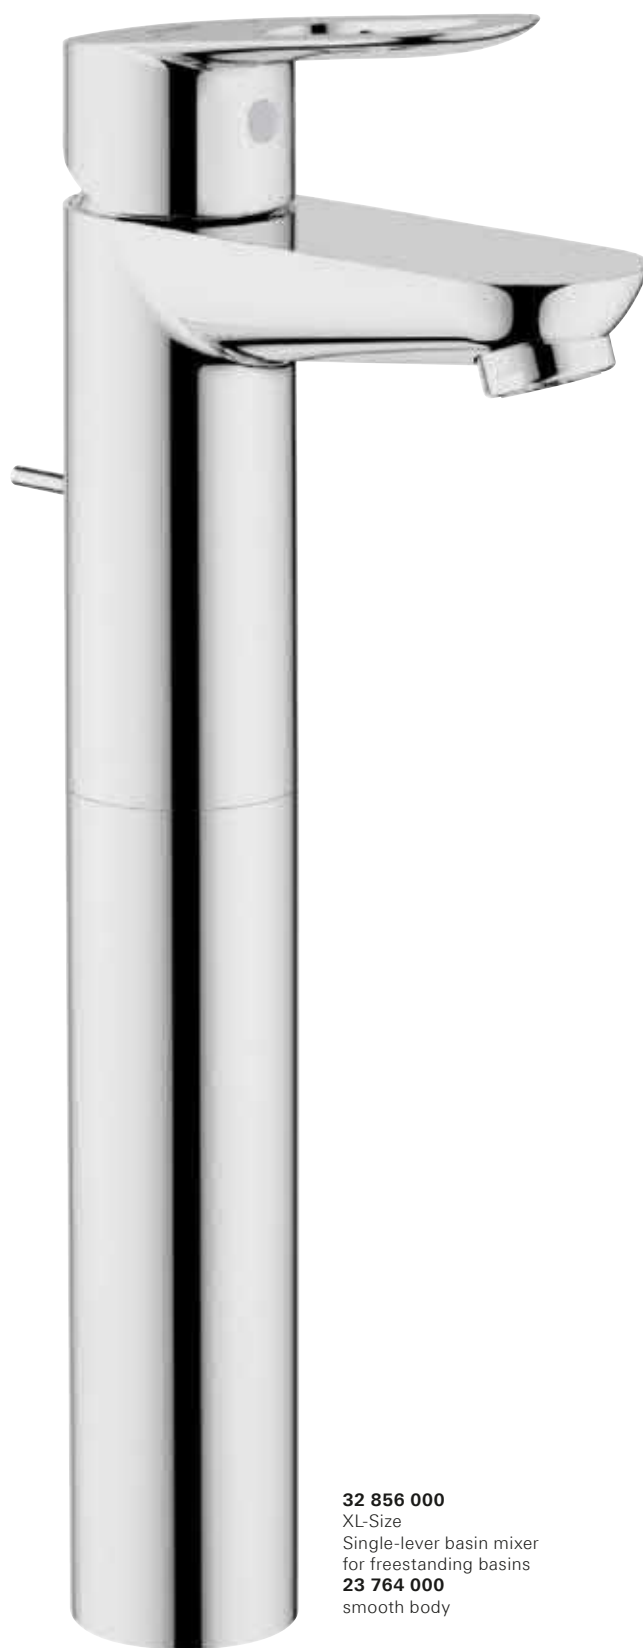

23 091 000
L-Size
Single-lever basin mixer

20 289 000
M-Size
2-hole single-lever basin mixer
wall mounted

13 257 000
Bath spout wall mounted
with diverter
13 255 000
without diverter

23 603 000
Single-lever bath/shower mixer
wall mounted

29 041 000
Single-lever bath/shower mixer
with automatic diverter
29 062 000
with lockable diverter

23 634 000
Single-lever shower mixer
wall mounted

29 042 000
Single-lever shower mixer

23 762 000
M-Size
Single-lever basin mixer

32 856 000
XL-Size
Single-lever basin mixer
for freestanding basins
23 764 000
smooth body

GROHE **BAUEDGE**

CONSISTENT USE OF LOZENGE SHAPES

Lends an air of balance and harmony. BauEdge's modern silhouette of the lever handle is pitched at an angle of seven degrees for comfortable use without compromising the clarity of its form. A comprehensive range of faucets and showers ensures this sophisticated design meets your design requirements.