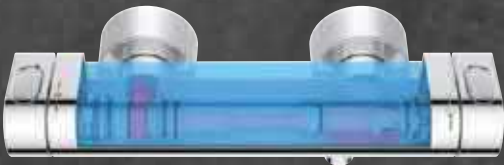

GROHE COOLTOUCH

SAFETY FIRST WITH 100 % GROHE COOLTOUCH.

GROHE's CoolTouch technology ensures that the entire outer surface never exceeds your preferred shower temperature. By designing our thermostats to include an innovative cooling channel, we have created a barrier between the hot water and the chrome surface – so it's never too hot to handle. On top, Grohtherm 3000 and 2000 feature GROHE CoolTouch wall unions to perform 100 % GROHE CoolTouch for safety surround. This safety measure is especially useful for children, who can not always judge whether something they touch is dangerously hot.

GROHE CoolTouch safety housing with water cooling