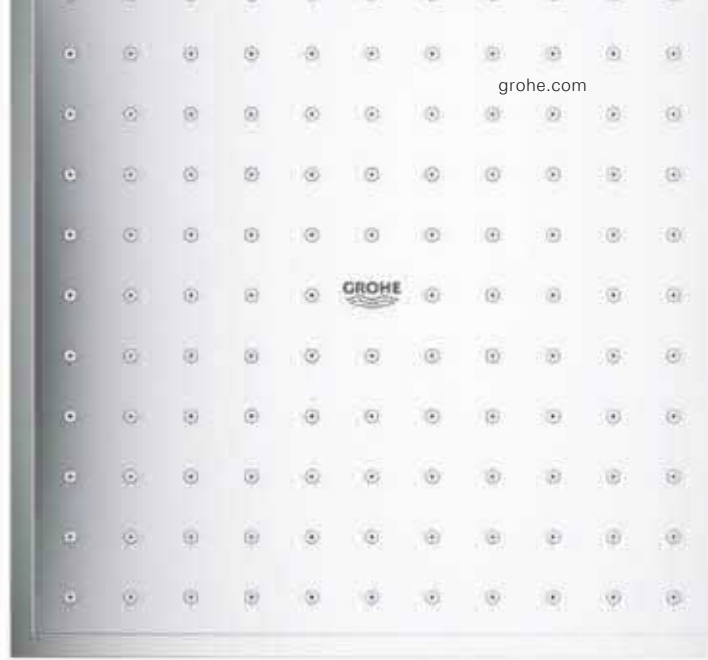

GROHE HEAD SHOWERS
SHAPES AND SIZES

Rainshower F-Series 10" 254 mm x 254 mm

Rainshower 310 SmartActive Cube

Tempesta 210

Rainshower Allure 230

Rainshower 310 SmartActive

Rainshower 360 Duo

Euphoria 260