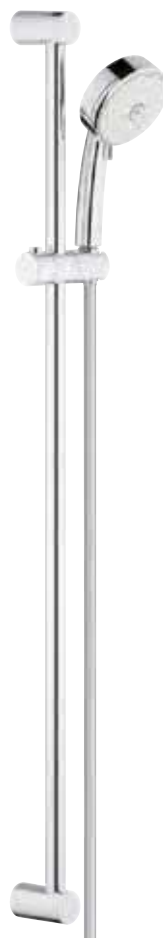

27 789 002
Shower set
with hand shower 3-spray
rail 900 mm