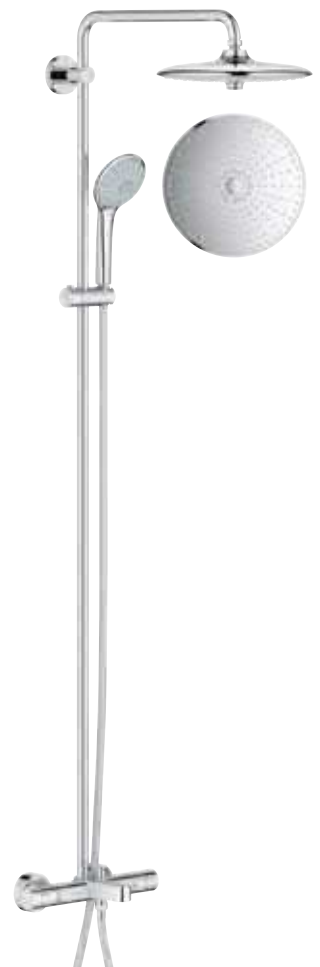

27 475 001
Euphoria 260
Shower system with thermostatic
bath/shower mixer
hand shower Euphoria 110 Massage
450 mm shower arm
with 9.5 l/min GROHE EcoJoy