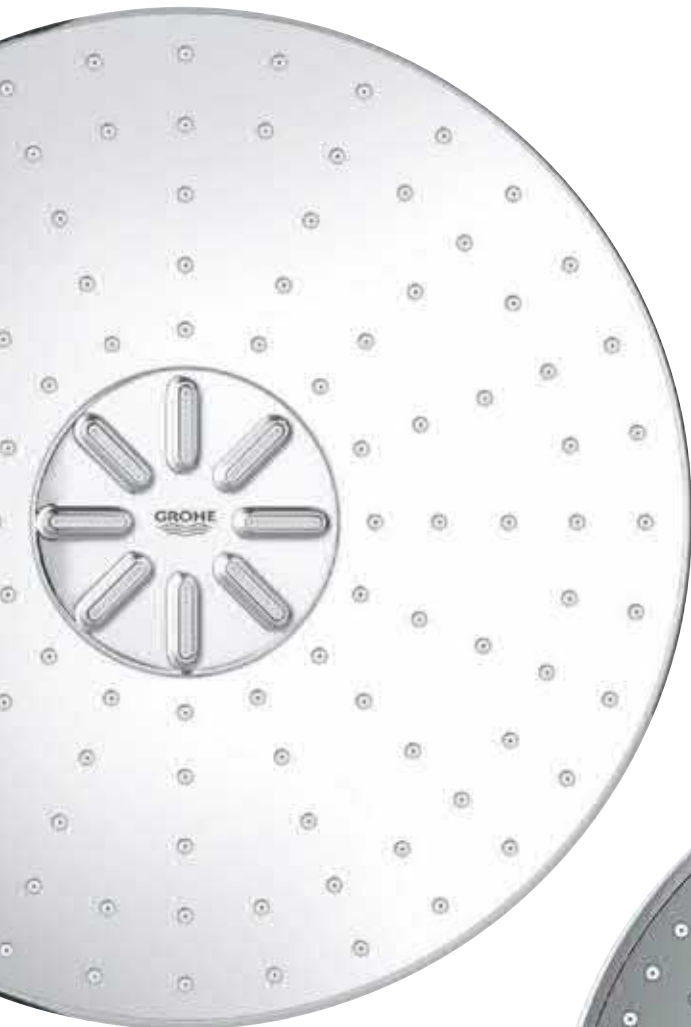

GROHE HEAD SHOWERS
SHAPES AND SIZES

Rainshower F-Series 10" 254 mm x 254 mm

Rainshower 310 SmartActive Cube

Tempesta 210

Rainshower Allure 230

Rainshower 310 SmartActive

Rainshower 360 Duo

Euphoria 260