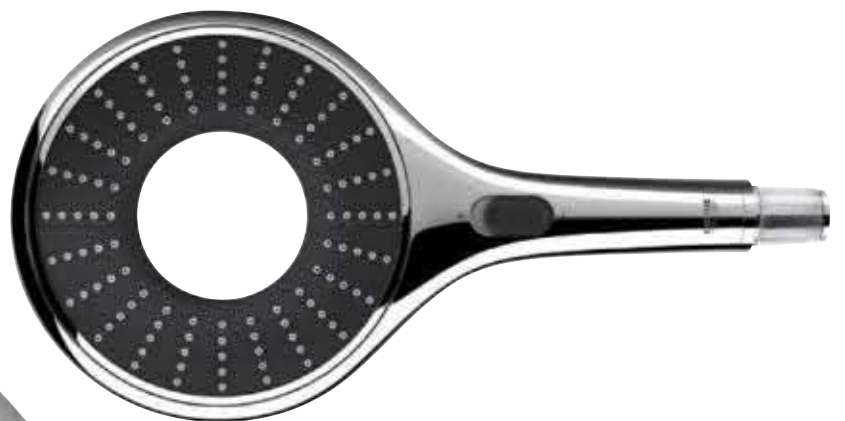

VISIT US ONLINE

[BATHROOM >](#)

RAINSHOWER ICON