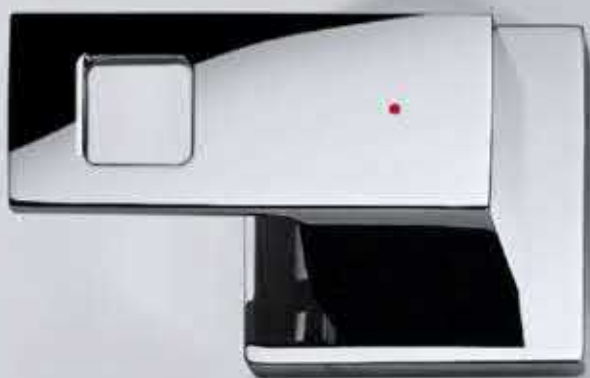

20 351 000
M-Size
3-hole Basin mixer
with pop-up waste set