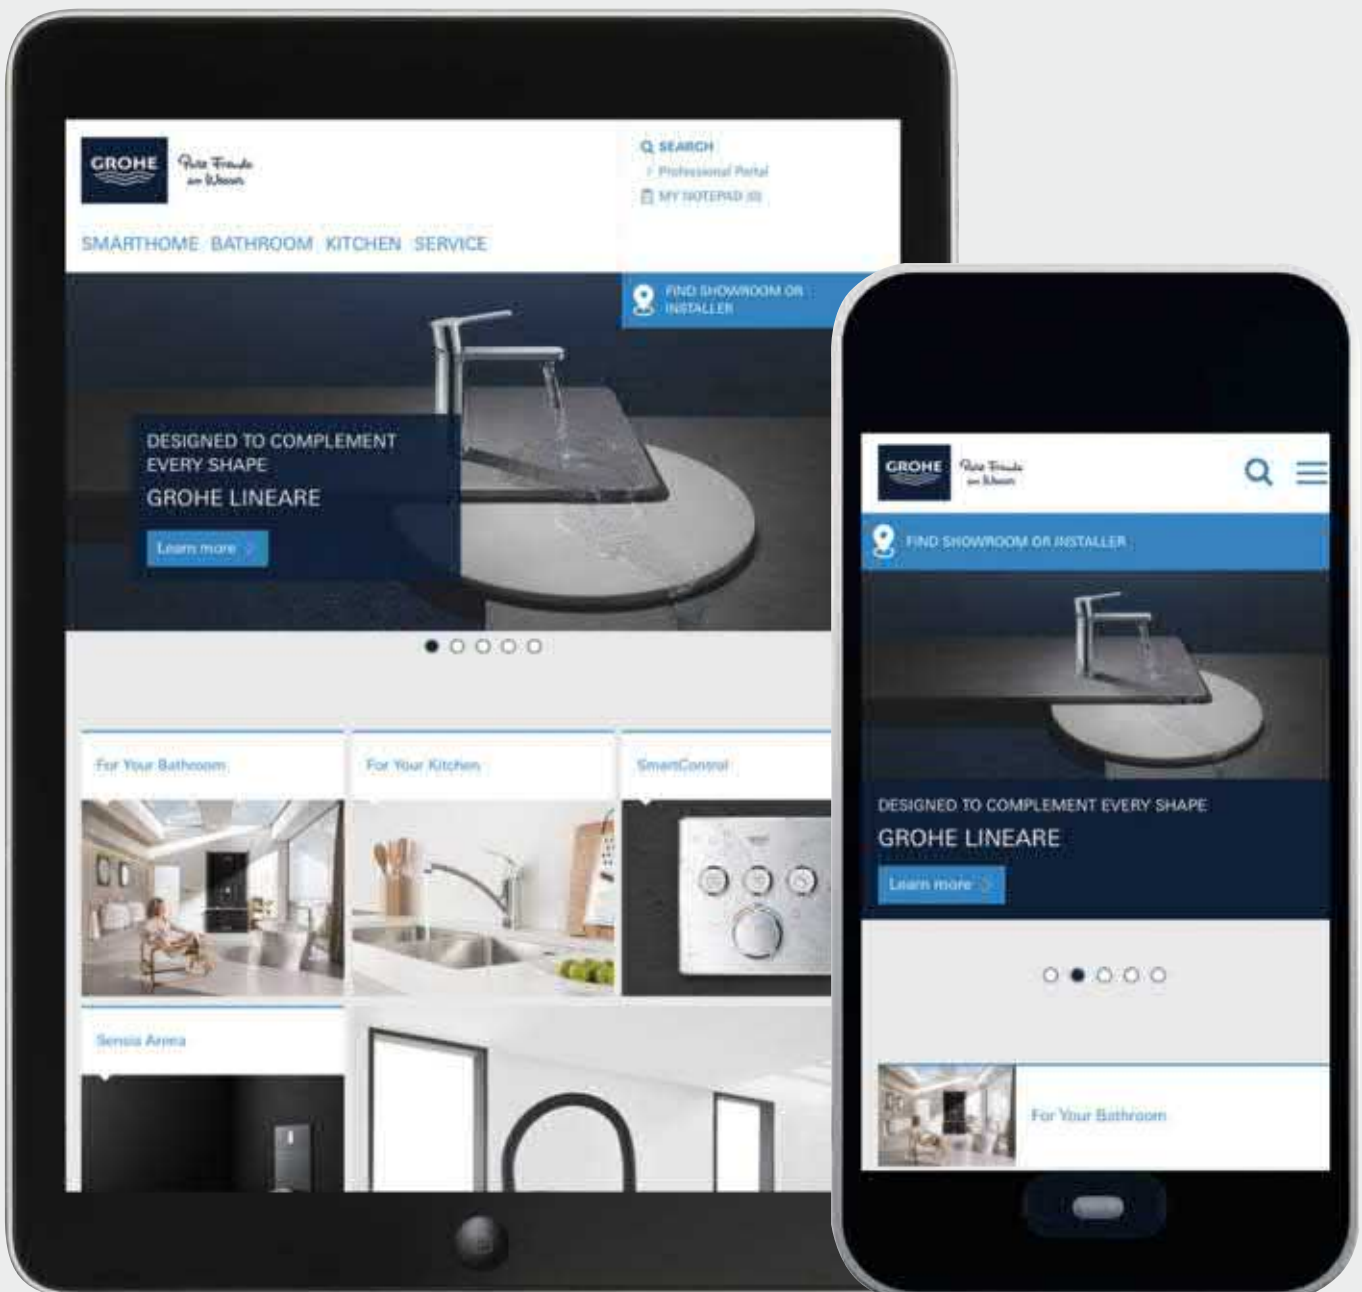

INTUITIVE PRODUCT NAVIGATION

Use the smart-search function or browse by category and use the filters to navigate easily through our complete catalogue.

MY NOTEPAD

Save your favorites and create your own catalogue as PDF file.

SHOWROOM LOCATOR

Find your nearest showrooms or pre-select by desired product range to see only those showrooms which have your selected products on display. Use the embedded form to send a request directly to the showroom.

GROHE.COM

DISCOVER THE WORLD OF GROHE

What you see here represents just a small selection of what the world of GROHE has to offer. Whether you are looking for ideas and inspiration or solutions for bath and kitchen, here's where you'll find it.

Visit the world of GROHE at grohe.com to download the latest brochures.

**WATER. INTELLIGENCE. ENJOYMENT.
MAGAZINE**

CERAMICS BROCHURE

SPA BROCHURE

SENSIA ARENA BROCHURE

RAPIDO SMARTBOX BROCHURE

SANITARY SYSTEMS BROCHURE