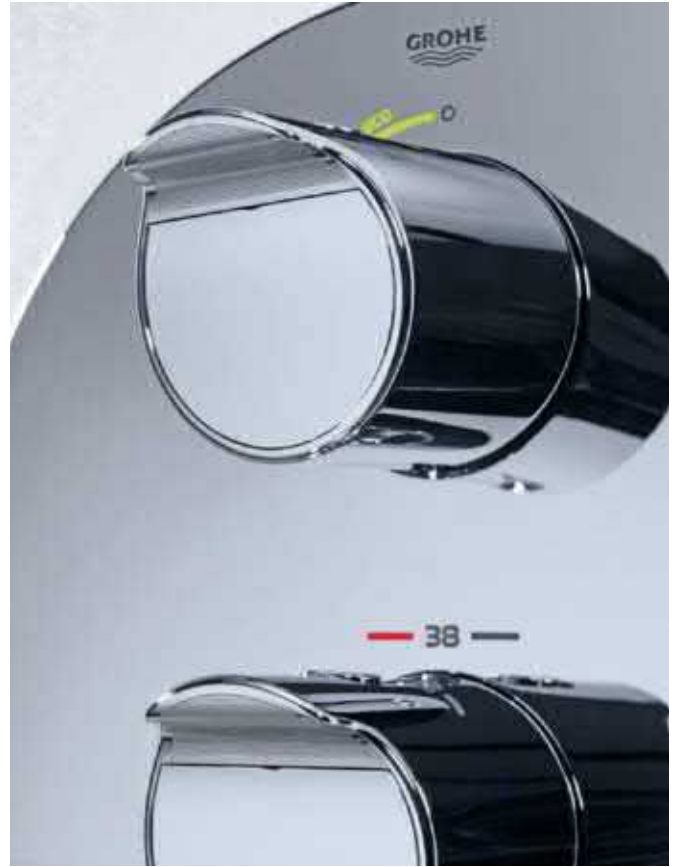

The Grohtherm 2000 new exposed thermostat's tray has been upgraded to a full metal EasyReach Tray.

VISIT US ONLINE

[BATHROOM >](#)

GROHTHERM 2000

34 469 001
Thermostatic shower mixer
with GROHE EasyReach
metal shower tray