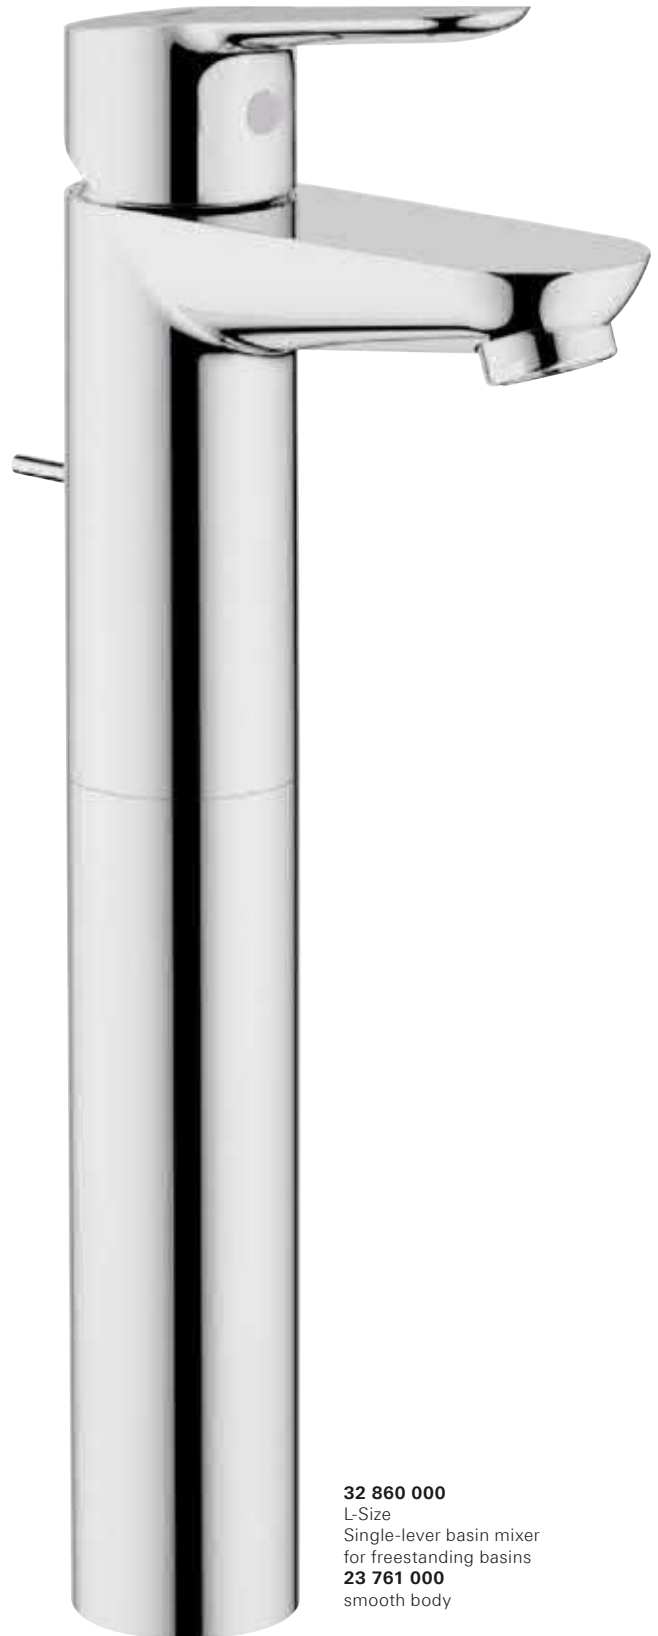

32 856 000
XL-Size
Single-lever basin mixer
for freestanding basins
23 764 000
smooth body

GROHE **BAUEDGE**

CONSISTENT USE OF LOZENGE SHAPES

Lends an air of balance and harmony. BauEdge's modern silhouette of the lever handle is pitched at an angle of seven degrees for comfortable use without compromising the clarity of its form. A comprehensive range of faucets and showers ensures this sophisticated design meets your design requirements.

VISIT US ONLINE

[BATHROOM >](#)

32 819 000
S-Size
Single-lever basin mixer

GRÖHE

23 758 000
M-Size
Single-lever basin mixer

32 860 000
L-Size
Single-lever basin mixer
for freestanding basins
23 761 000
smooth body