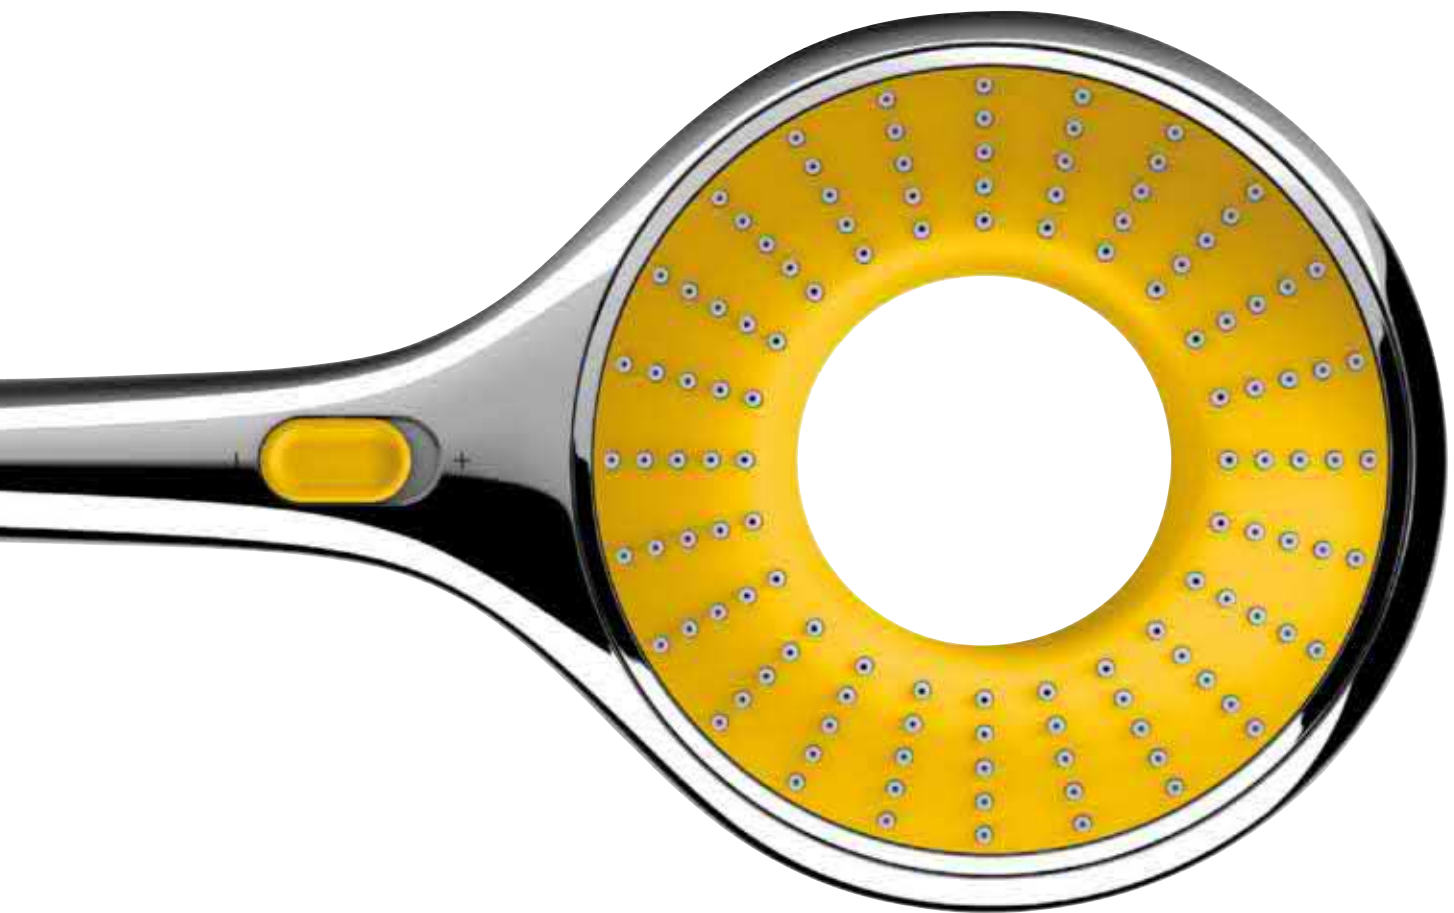

VISIT US ONLINE

[BATHROOM >](#)

RAINSHOWER ICON