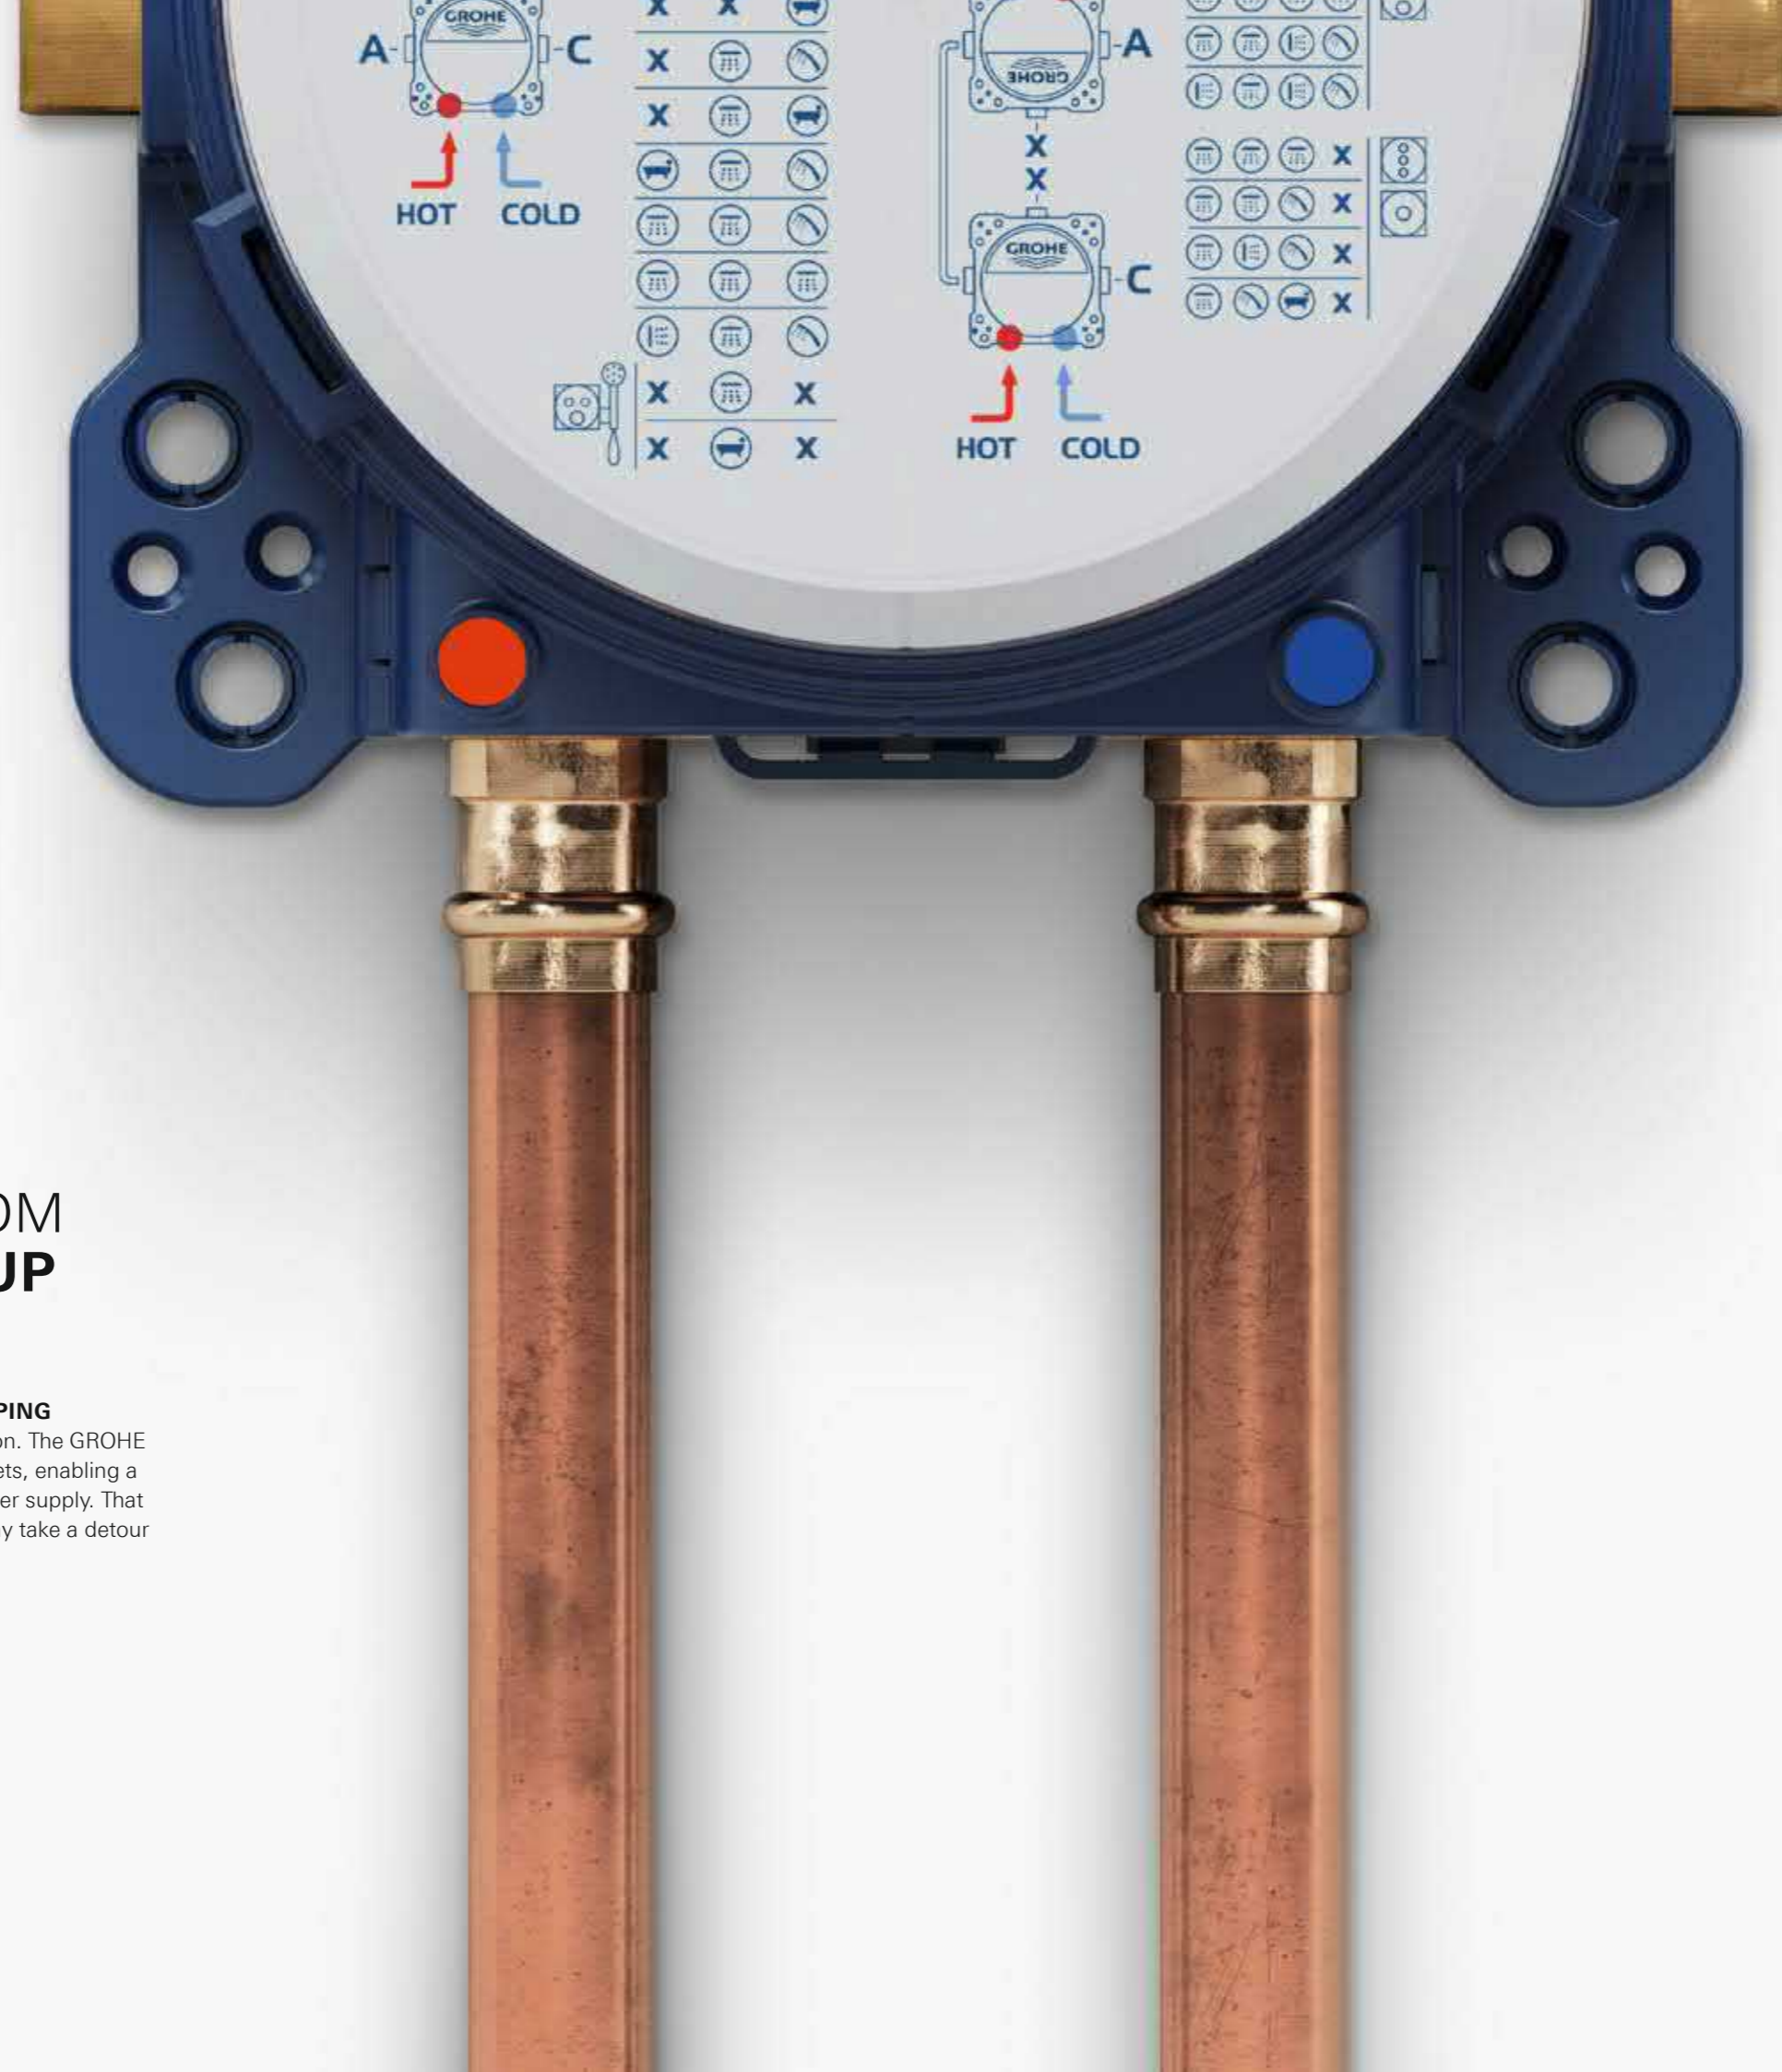

EFFICIENCY FROM THE BOTTOM UP

BOTTOM INLETS FOR EFFICIENT PIPING

Efficient piping leads to efficient installation. The GROHE Rapido SmartBox comes with bottom inlets, enabling a direct connection to the hot and cold water supply. That makes 90° fittings a thing of the past. Why take a detour when you can take the direct route?