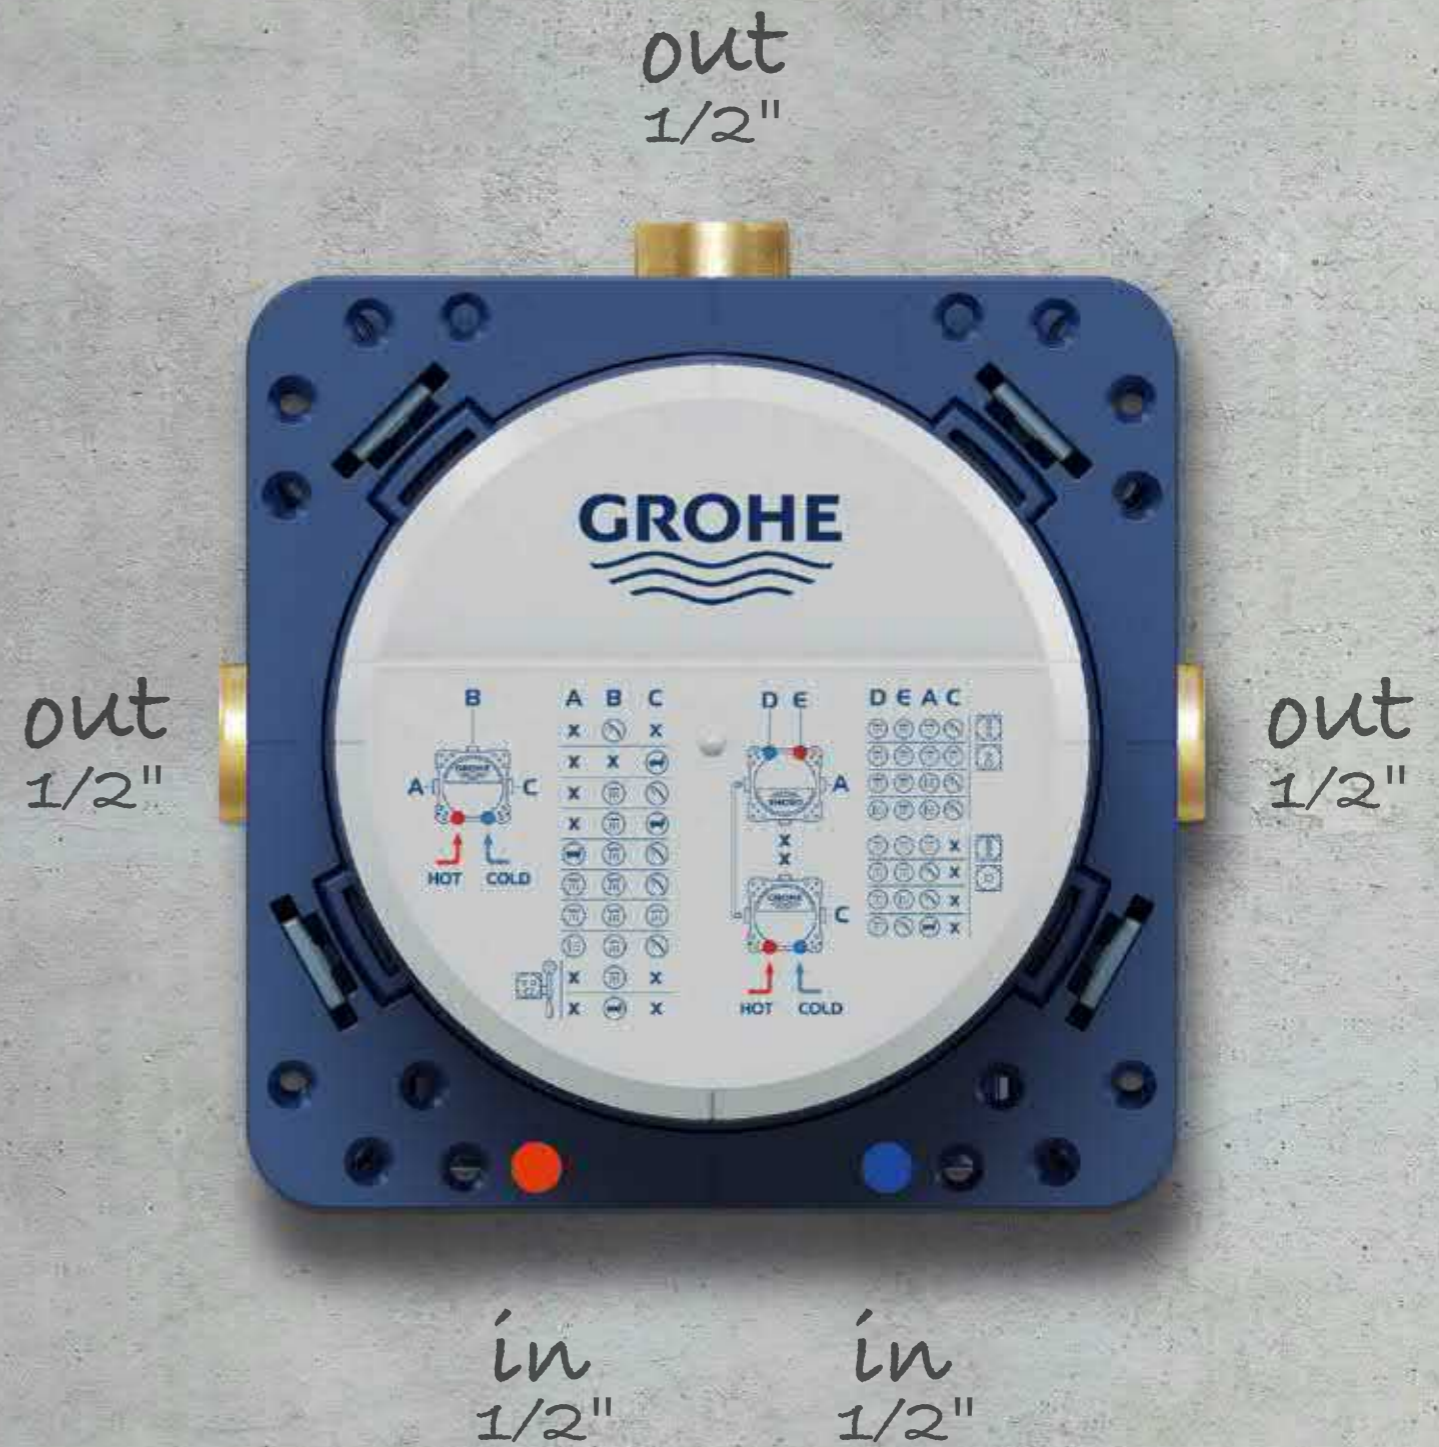

ONE CAN DO THE JOB OF TWO

ROUGH-IN WITH THREE OUTLETS

With three outlets for a wider range of shower options, the GROHE Rapido SmartBox can take on the job where two rough-ins are normally needed. Which is a huge savings in work and effort.

ALL PORTS WITH 1/2 INCH STANDARD

The GROHE Rapido SmartBox makes adapters practically redundant. It has 1/2" connections, made to fit all standard pipes. Where other rough-ins with 3/4" outlets are made to fit the exception not the rule, the GROHE Rapido SmartBox is designed to fit 90% of all pipes. Smart, isn't it?