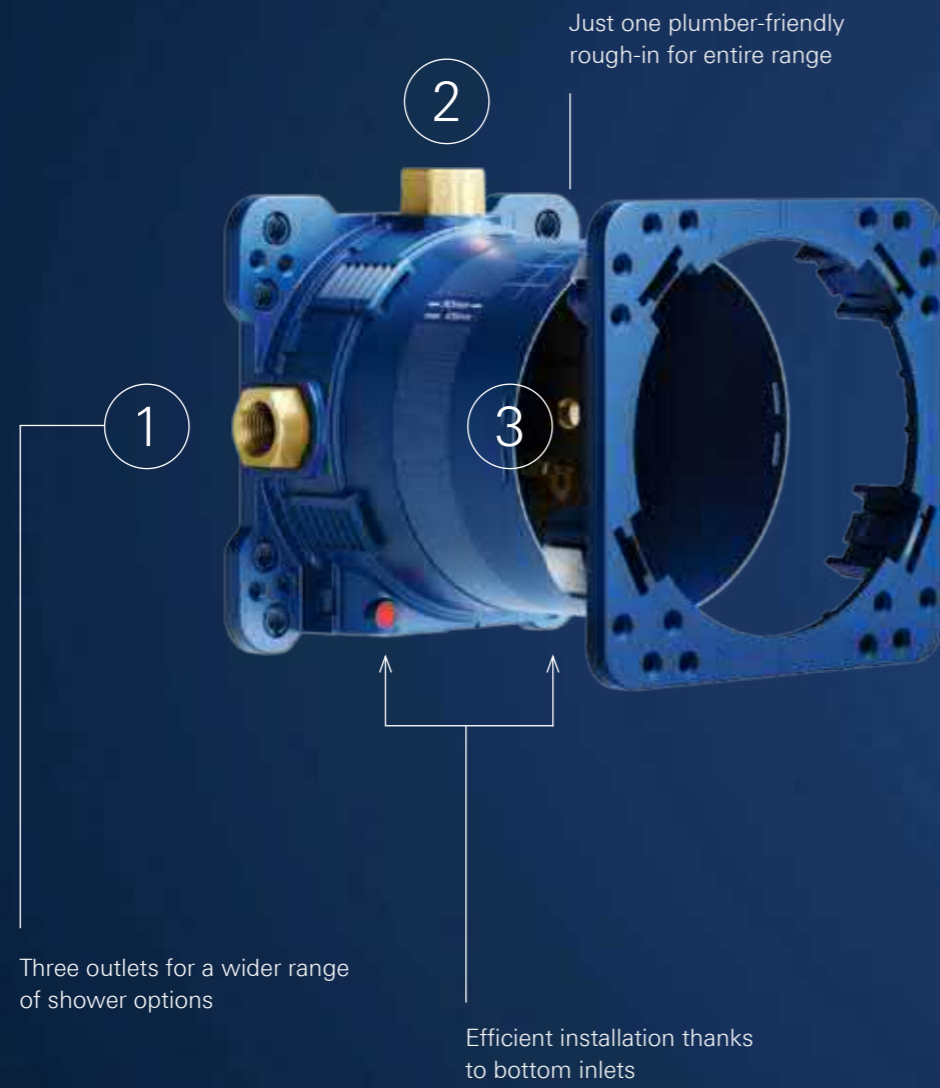

THE UNIVERSAL SOLUTION FOR THE NEEDS OF TOMORROW

new

TWO-HANDLE THERMOSTATS
More space and more control with our new thermostats

SMARTCONTROL
Ultimate and intuitive control of every shower function, space-saving and slim design

new

SINGLE-LEVER MIXERS
Simple to operate, control up three functions with our new mixers