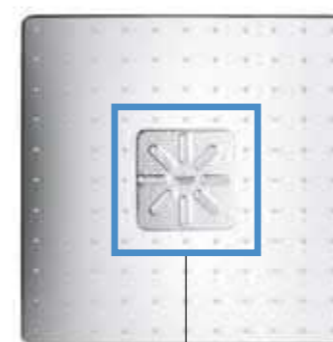

SHOWER PLEASURE TO THE POWER OF THREE

POWERFUL

RELAXING

FLEXIBLE

+

+

Put power at your fingertips. Starting with a vigorous spray to rinse away shampoo. Increase the volume for a concentrated jet spray to massage away the stress of the day.

All the control you need for ultimate relaxation – choose a soft and refreshing rain shower or turn the volume all the way up for a summer downpour.

Simply turn up the water flow to get just the right amount. From delicate spray to refreshing shower – for seamless flexibility.

TURN UP THE VOLUME – OR DOWN IF YOU PREFER

GROHE SmartControl offers not just a choice of shower sprays, but also the precise control of water flow.

GROHE SmartControl features an integrated volume control for an individual shower experience. A simple push of a button starts or stops the desired shower. And just a turn of the dial allows for precise control of water volume. Thanks to the clear symbols on the buttons, operating them is simple and intuitive.

ALL PUSH VALVES WITH VOLUME CONTROL

JUST ONE ROUGH-IN AND ONE TRIM NEEDED