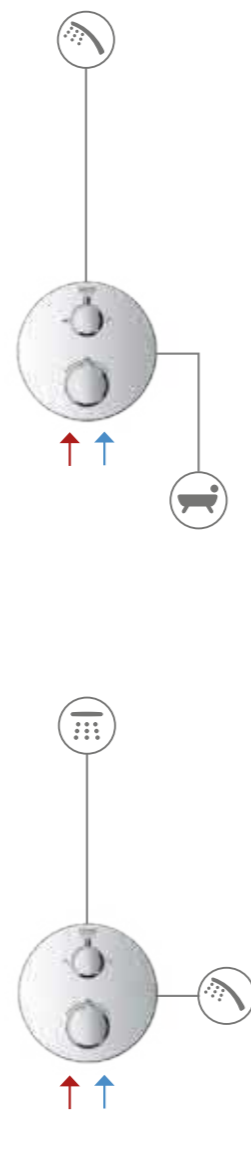

2-FUNCTION