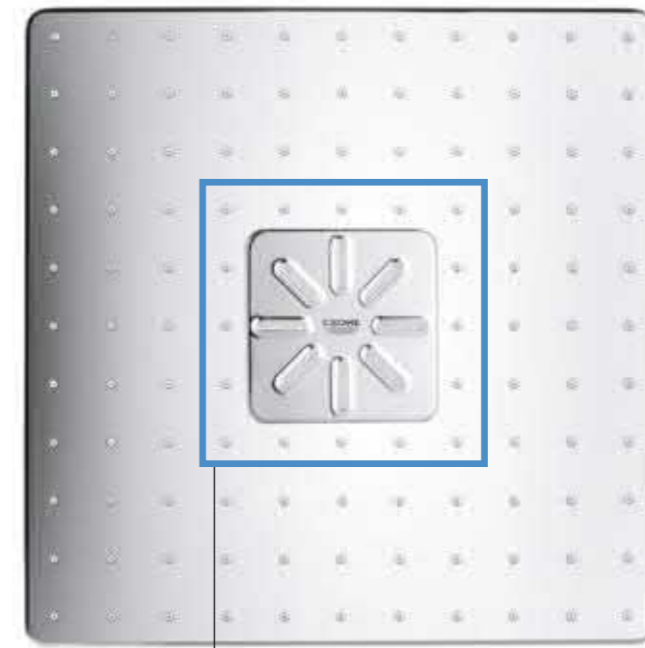

3. **POWERFUL** AND REVITALISING: THE GROHE ACTIVERAIN SPRAY