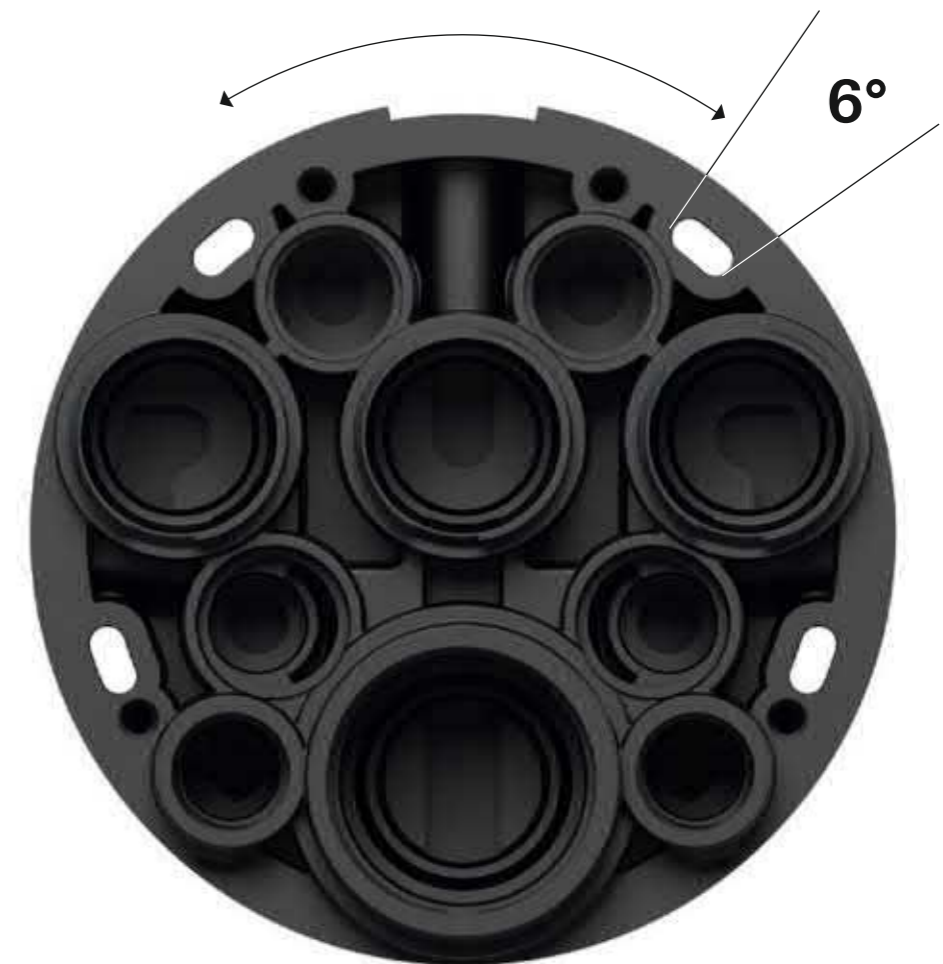

SWEATING THE SMALL STUFF MADE EASY

SUBSEQUENTLY ADJUSTABLE UP TO SIX DEGREES

Doing a perfect job comes down to getting even the smallest detail perfect. And once a job is finished, it's usually hard to adjust mistakes. Not with the GROHE wall plates. They can be subsequently adjusted by up to six degrees – thanks to slotted holes in the function unit – to allow for perfect alignment with tiles and tile joints. No drilling, no risk of damage. Just a job well done.

Whether you are installing GROHE SmartControl, GROHE single lever mixers or GROHE two-handle thermostats, they all offer this small, but all-important advantage.

**SUBSEQUENTLY
ADJUSTABLE**

**COMES WITH
ALL TRIM TYPES**