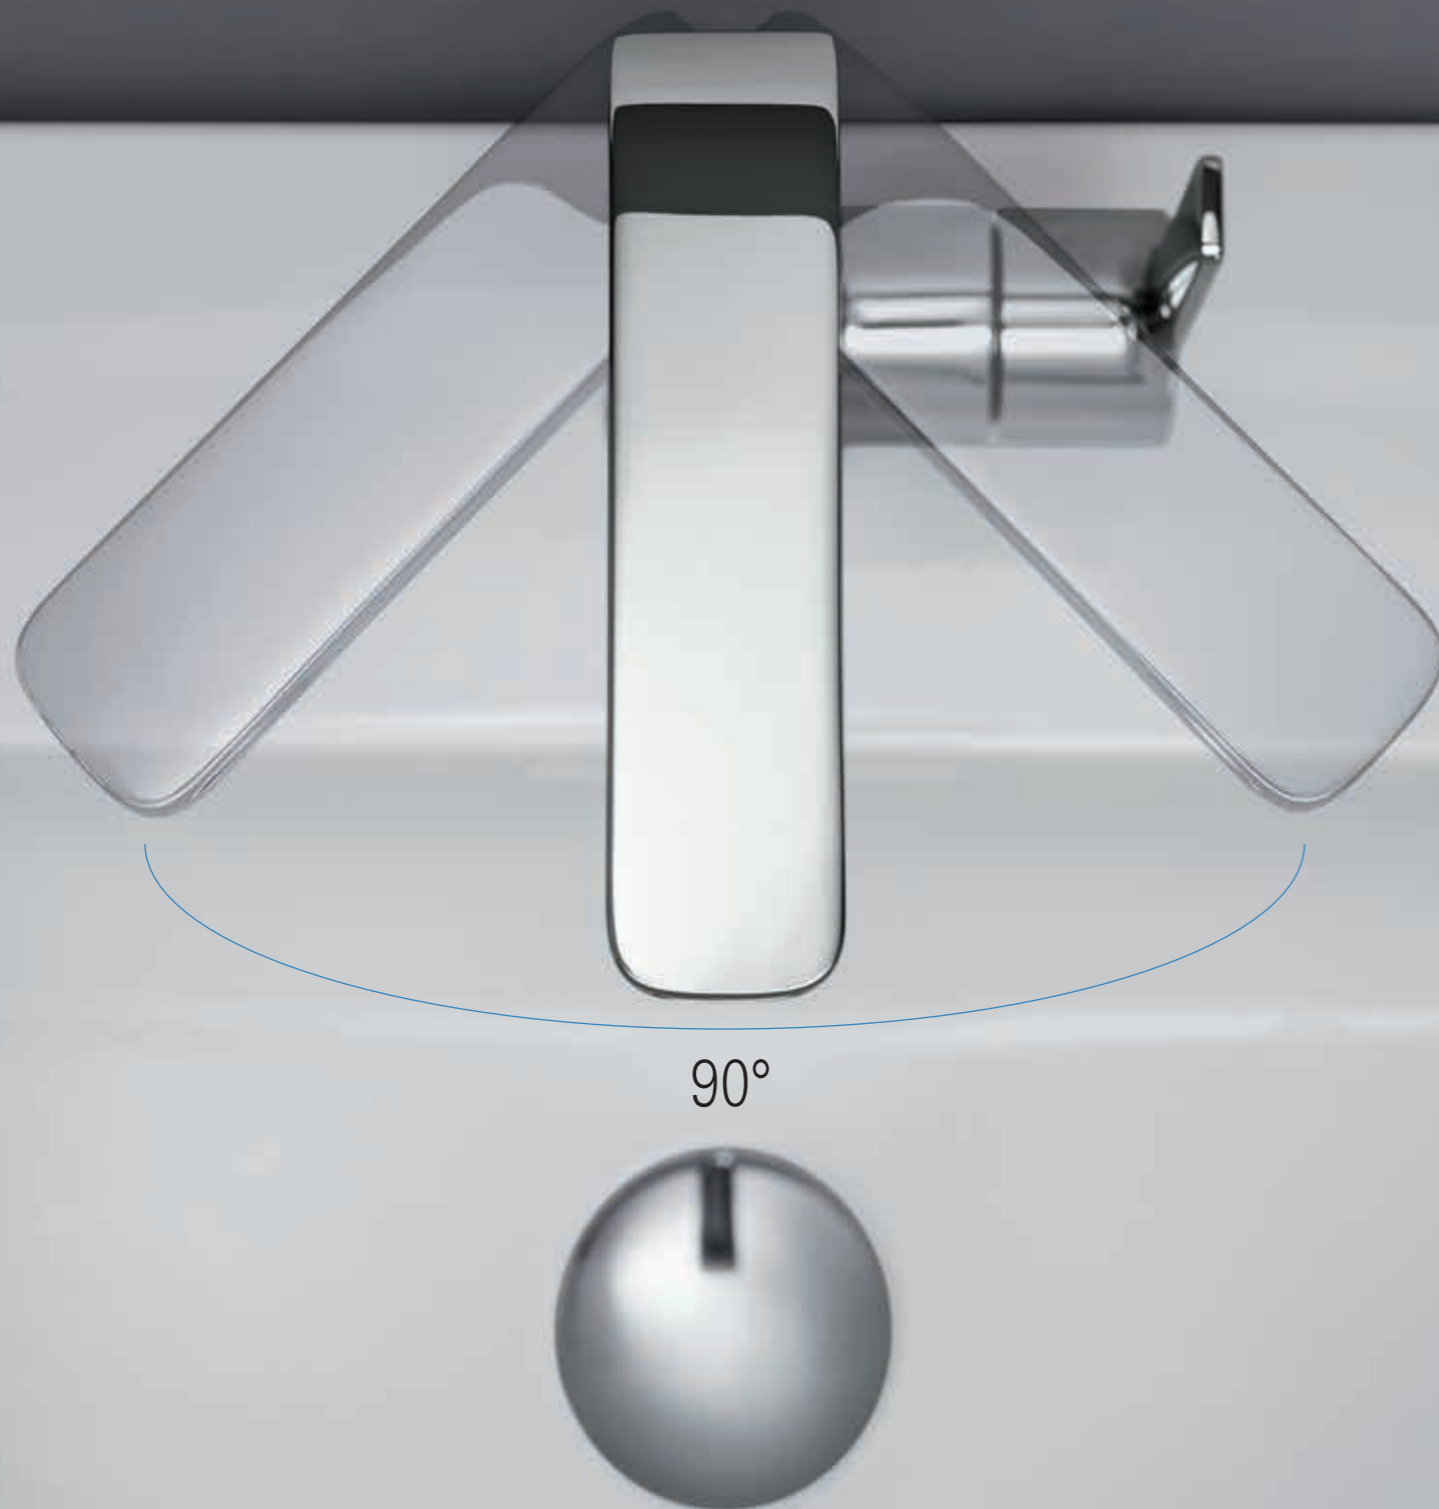

The thin rectangular geometries of the spout and lever extend parallel from the pure cylindrical body. The spout has been moved up to achieve an elegant and lightweight appearance to create a product that perfectly fits in the modern architectural context. With thin proportions and pure composition of both round and square forms, Lineare offers ultimate flexibility when it comes to bathroom design choices.

## FEATURES & BENEFITS

Increased spout height for enhanced comfort

Watersaving and easy to clean  
GROHE EcoJoy SpeedClean mousseur.

90° swivel angle for a better accessibility,  
cleanability and more comfort.

Increased comfort thanks to side operation and smoothest  
handling for effortless precision and ultimate comfort for a  
lifetime thanks to GROHE SilkMove.

Extra slim body with only 40 mm diameter.

The L-Size model comes with a 90° swivable spout

Left and right handed installation possible for a harmonic ensemble and superior ergonomics.

32 114 DC1  
S-Size  
Basin mixer

**SUPER LOOKS – SUPER RESISTANCE.**  
GROHE's SuperSteel surface more than fits this bill. In fact, the innovative PVD coating is ten times more scratch-resistant than chrome. The silk-matt stainless steel surface not only looks unbelievably good, but also demonstrates its resistance in daily use.