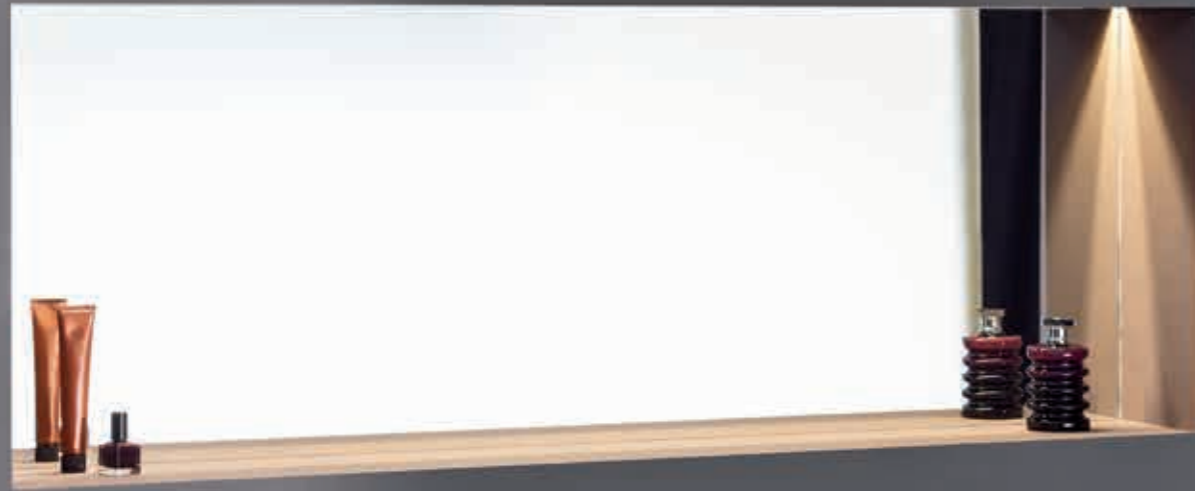

Two sizes available with GROHE AquaGuide for a perfect match and a splash free hand wash experience.