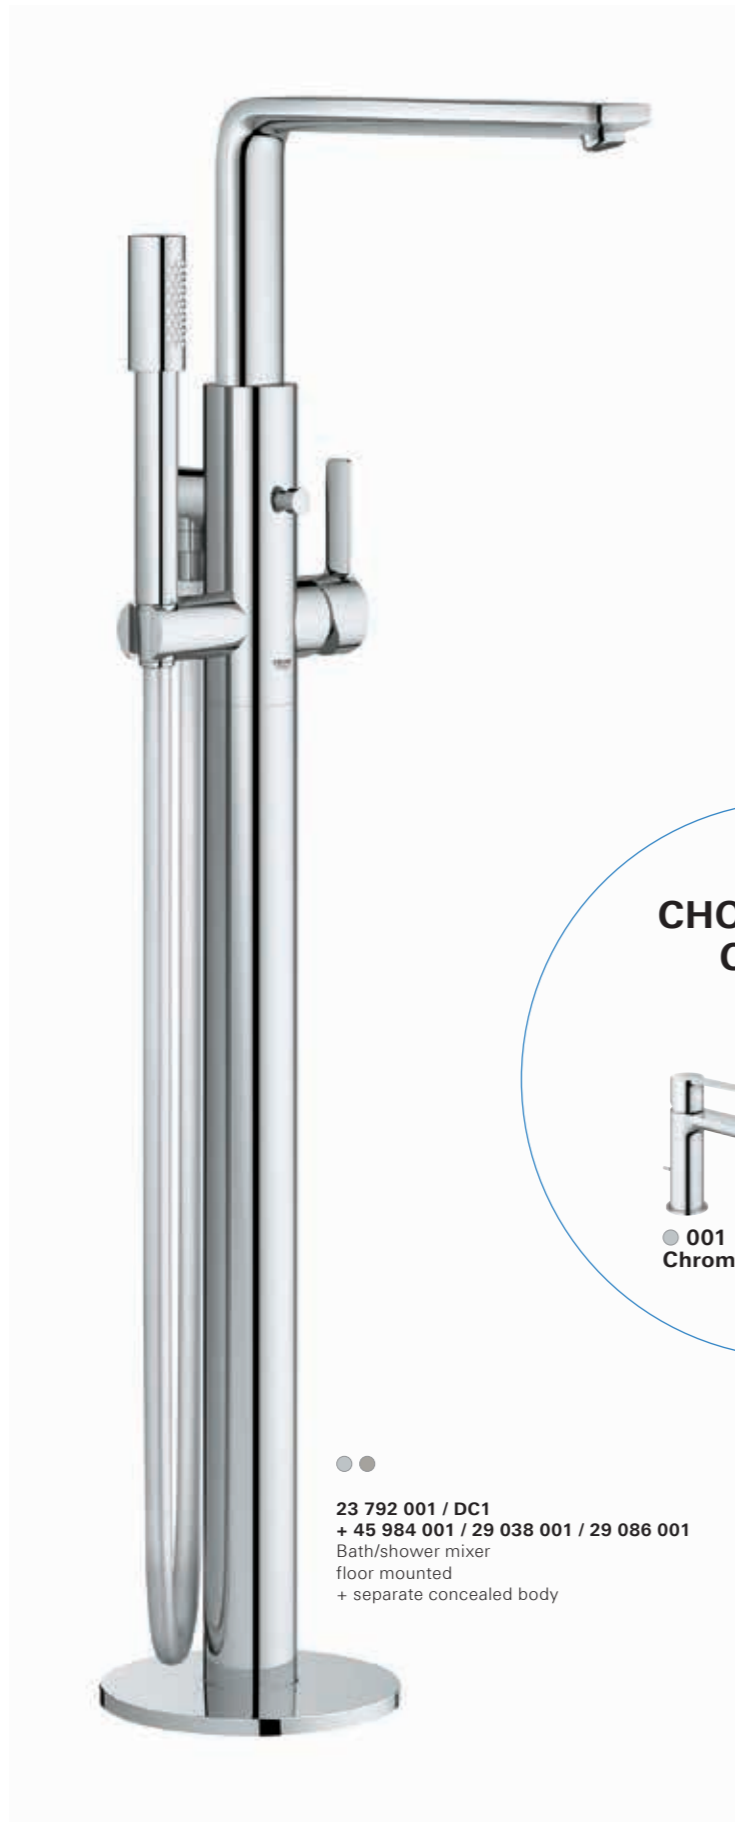

● ●
23 792 001 / DC1
+ 45 984 001 / 29 038 001 / 29 086 001
Bath/shower mixer
floor mounted
+ separate concealed body

CHOOSE YOUR COLOUR

● **001**
Chrome

● **DC1**
SuperSteel

● ●
19 297 001 / DC1 + 35 501 000
Bath/shower trim set
+ separate concealed body
19 296 001 / DC1 + 35 501 000
Shower trim set
+ separate concealed body

● ●
33 865 001 / DC1
Shower mixer

Colour options:
● 001 | StarLight Chrome
● DC1 | SuperSteel