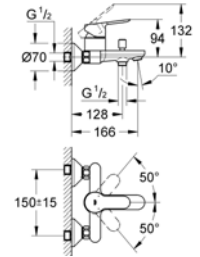

**29044000**  
**GROHE BauCurve**  
 Single-lever Shower Mixer 1/2"  
 Chrome

**23328000**  
**GROHE BauEdge**  
 Single-lever Basin Mixer 1/2"  
 S-Size  
 Chrome

**32820000**  
**GROHE BauEdge**  
 Single-lever Bath Mixer 1/2"  
 Chrome