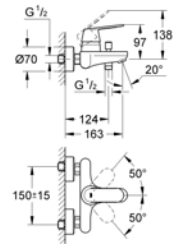

32837000
GROHE EuroSmart Cosmo
Single-lever Shower Mixer 1/2"
Chrome