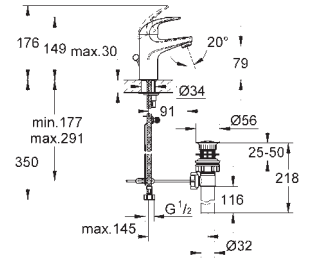

23090000
GROHE BauLoop
Single-lever Basin Mixer 1/2"
Chrome