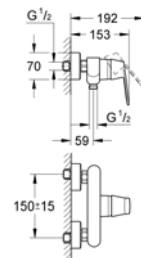

# EuroSmart Cosmo

**32825000**  
**GROHE EuroSmart Cosmo**  
 Single-lever Basin Mixer 1/2"  
 S-Size  
 Chrome

**32831000**  
**GROHE EuroSmart Cosmo**  
 Single-lever Bath Mixer 1/2"  
 Chrome

**32837000**  
**GROHE EuroSmart Cosmo**  
 Single-lever Shower Mixer 1/2"  
 Chrome