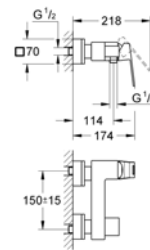

# EuroCube

**23127000**  
**GROHE EuroCube**  
 Single-lever Basin Mixer 1/2"  
 S-Size  
 Chrome

**23140000**  
**GROHE EuroCube**  
 Single-lever Bath Mixer 1/2"  
 Chrome

**23145000**  
**GROHE EuroCube**  
 Single-lever Shower Mixer 1/2"  
 Chrome