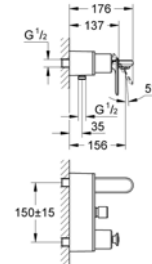

32197000

GROHE Veris

Single-lever Shower Mixer 1/2"

Chrome