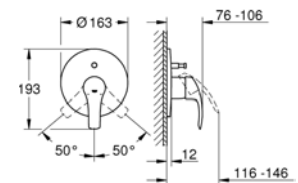

19450002

GROHE EuroSmart

Single-lever Bath Mixer 1/2"

Automatic Diverter

Chrome