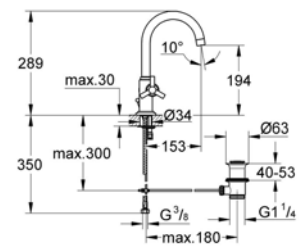

25010000
GROHE Atrio
Bath Mixer 1/2"
Chrome