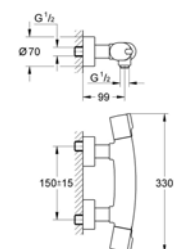

Veris

23064000

GROHE Veris

Single-lever Basin Mixer 1/2"

M-Size

Chrome

32195000

GROHE Veris

Single-lever Bath Mixer 1/2"

Chrome

32197000

GROHE Veris

Single-lever Shower Mixer 1/2"

Chrome

Tenso

32366000

GROHE Tenso

Single-lever Basin Mixer 1/2"

Chrome

33349000

GROHE Tenso

Single-lever Bath Mixer 1/2"

Chrome

34027000

GROHE Tenso

Thermostatic Shower Mixer 1/2"

Chrome