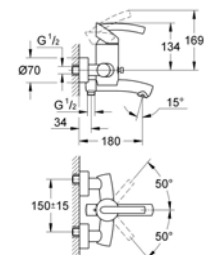

34027000

GROHE Tenso

Thermostatic Shower Mixer 1/2"

Chrome