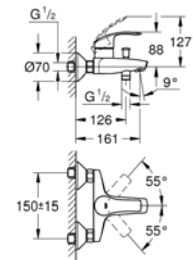

Single-lever Basin Mixer 1/2"

M-Size

Chrome

**33300002**

**GROHE EuroSmart**

Single-lever Bath Mixer 1/2"

Chrome

**33555002**