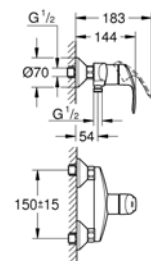

23322001

GROHE EuroSmart

Single-lever Basin Mixer 1/2"

M-Size

Chrome

33300002

GROHE EuroSmart

Single-lever Bath Mixer 1/2"

Chrome

33555002

GROHE EuroSmart

Single-lever Shower Mixer 1/2"

Chrome

19450002

GROHE EuroSmart

Single-lever Bath Mixer 1/2"

Automatic Diverter

Chrome

19451002

GROHE EuroSmart

Single-lever Shower Mixer 1/2"

Chrome