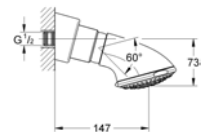

GROHE Relaxa 100 Trio

Head Shower 3 Spray
Normal, Jet, Rain
Chrome