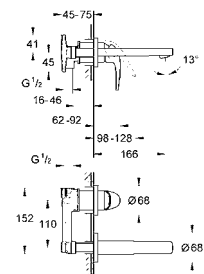

29043000
GROHE BauCurve
Single-lever Bath Mixer 1/2"
Automatic Diverter
Chrome