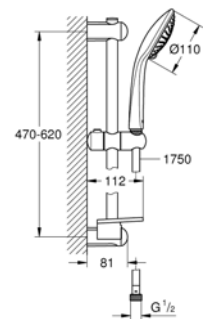

GROHE Euphoria 110 Champagne

Shower Rail Set 3 Sprays
Shower Rail, 600 mm
Chrome