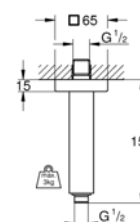

Showers

27066000
GROHE Relixa 65
Side Shower 2 Spray
Normal, Eco spray
Chrome

27251000
GROHE Rainshower F-series 5"
Side Shower 1 Spray
Normal spray
Chrome

28576000
GROHE Rainshower
Shower Arm 286 mm
Chrome

27488000
GROHE Rainshower
Shower Arm 286 mm
Chrome

27709000
GROHE Rainshower
Shower Arm 286 mm
Chrome

27711000
GROHE Rainshower
Shower Arm Ceiling 154 mm
Chrome