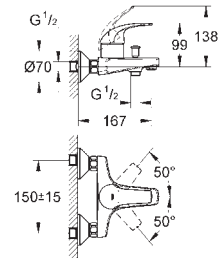

32807000
GROHE BauCurve
Single-lever Shower Mixer 1/2"
Chrome