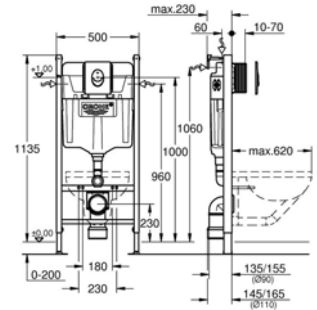

## GROHE Rapid SL

3-in-1 Set For Wc, 1.13 m Installation Height  
12 cm  
With Flushing Cistern GD 2, 6 - 9 l  
Skate Air Flush Plate, Chrome,  
Vertical Installation (38 505 000)

**38528001**