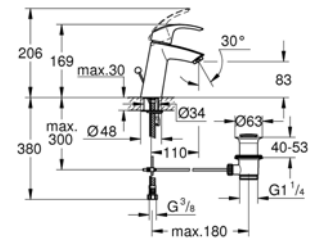

Single-lever Basin Mixer 1/2"

M-Size

Chrome

**33300002**

**GROHE EuroSmart**

Single-lever Bath Mixer 1/2"

Chrome

**33555002**