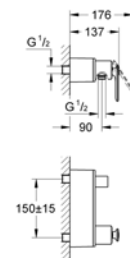

Single-lever Bath Mixer 1/2"

Chrome

**32197000**

**GROHE Veris**

Single-lever Shower Mixer 1/2"

Chrome