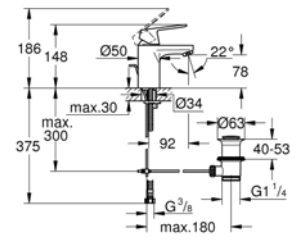

32831000
GROHE EuroSmart Cosmo
Single-lever Bath Mixer 1/2"
Chrome