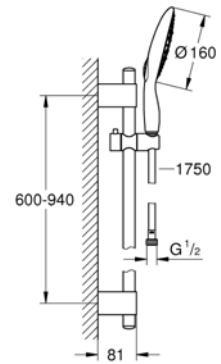

## GROHE Power&soul 160

Shower Rail Set 4+ Sprays  
Shower Rail, 900 mm  
Chrome

**27379000**