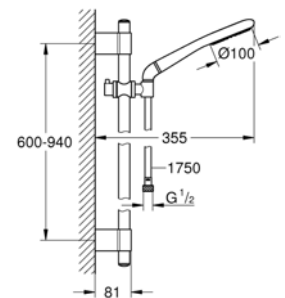

GROHE Rainshower Icon 100

Shower Rail Set 1 Sprays
Shower Rail, 900 mm
Chrome