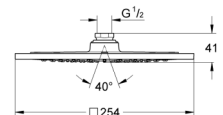

27705000

GROHE Euphoria Cube 150

Head Shower 1 Spray
152 x 152 mm
Chrome

32837000

GROHE Tempesta Cosmopolitan 200

Head Shower 1 Spray
Ø 200 mm
Chrome

27479000

GROHE Rainshower Allure 230

Head Shower 1 Spray
230 x 230 mm
Chrome

26685000

GROHE Tempesta 250 Cube

Head Shower 1 Spray
250 x 250 mm
Chrome

27271000

GROHE Rainshower F-series 10''

Head Shower 1 Spray
254 x 254 mm
Chrome

27065000

GROHE Relaxa 100 Trio

Head Shower 3 Spray
Normal, Jet, Rain
Chrome

28308000

GROHE Sena 75

Head Shower 1 Spray
Normal spray
Chrome