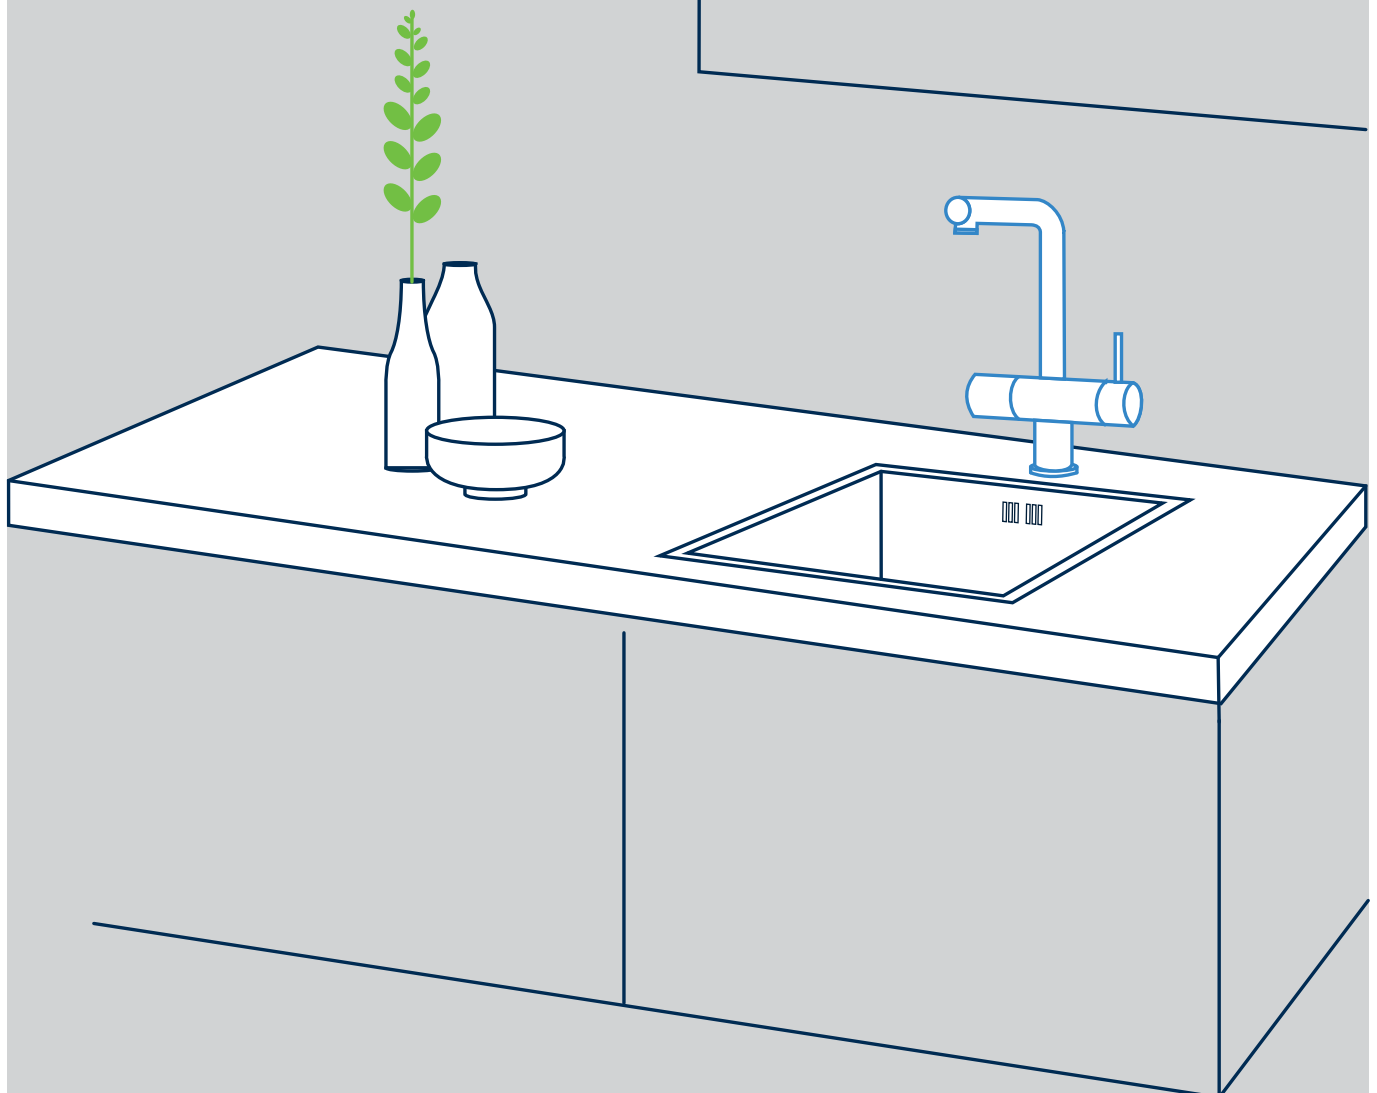

In addition, since kitchens are increasingly becoming living spaces, it also has to look great. That is why ergonomics, functionality, aesthetics and finishes are so important in GROHE kitchen faucets. In short this is why we refer to GROHE in the kitchen as The Source of Living.