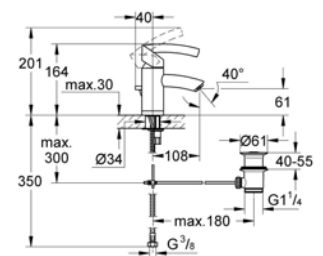

# Tenso

**32366000**

**GROHE Tenso**

Single-lever Basin Mixer 1/2"

Chrome

**33349000**

**GROHE Tenso**

Single-lever Bath Mixer 1/2"