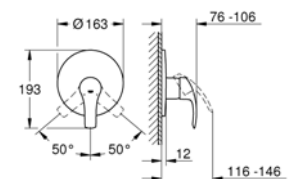

19451002

GROHE EuroSmart

Single-lever Shower Mixer 1/2"

Chrome