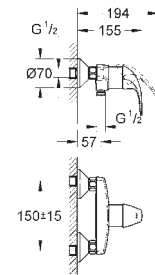

20288000
GROHE BauCurve
Two-Hole Basin Mixer
Chrome