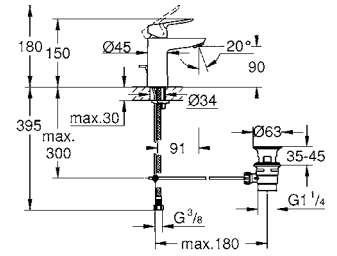

# TAPS

GROHE bathroom taps unite award winning design with the finest materials and the latest industry-leading technologies to match your personal style.

**23335000**  
**GROHE BauLoop**  
 Single-lever Basin Mixer 1/2"  
 S-Size  
 Chrome