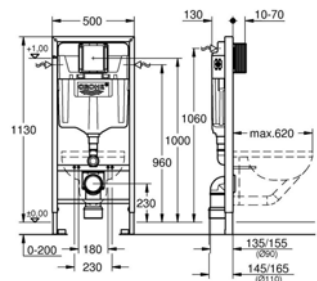

## GROHE Rapid SL

3-in-1 Set For Wc, 1.13 m Installation Height  
12 cm  
With Flushing Cistern GD 2, 6 - 9 l  
Skate Air Flush Plate, Chrome,  
Vertical Installation (38 505 000)

**38528001**

## GROHE Rapid SL

Element For Wc, 1.13 m Installation Height  
12 cm  
With Flushing Cistern GD 2, 6 - 9 l

**38732000**