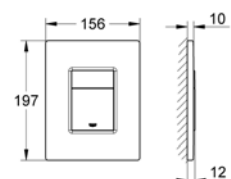

GROHE Skate Cosmopolitan

Flush Plate
For Dual Flush Or Start & Stop Actuation
Chrome