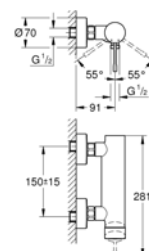

# Essence

**32898001**  
**GROHE Essence**  
 Single-lever Basin Mixer 1/2"  
 S-Size  
 Chrome

**33624001**  
**GROHE Essence**  
 Single-lever Bath Mixer 1/2"  
 Chrome

**33636001**  
**GROHE Essence**  
 Single-lever Shower Mixer 1/2"  
 Chrome