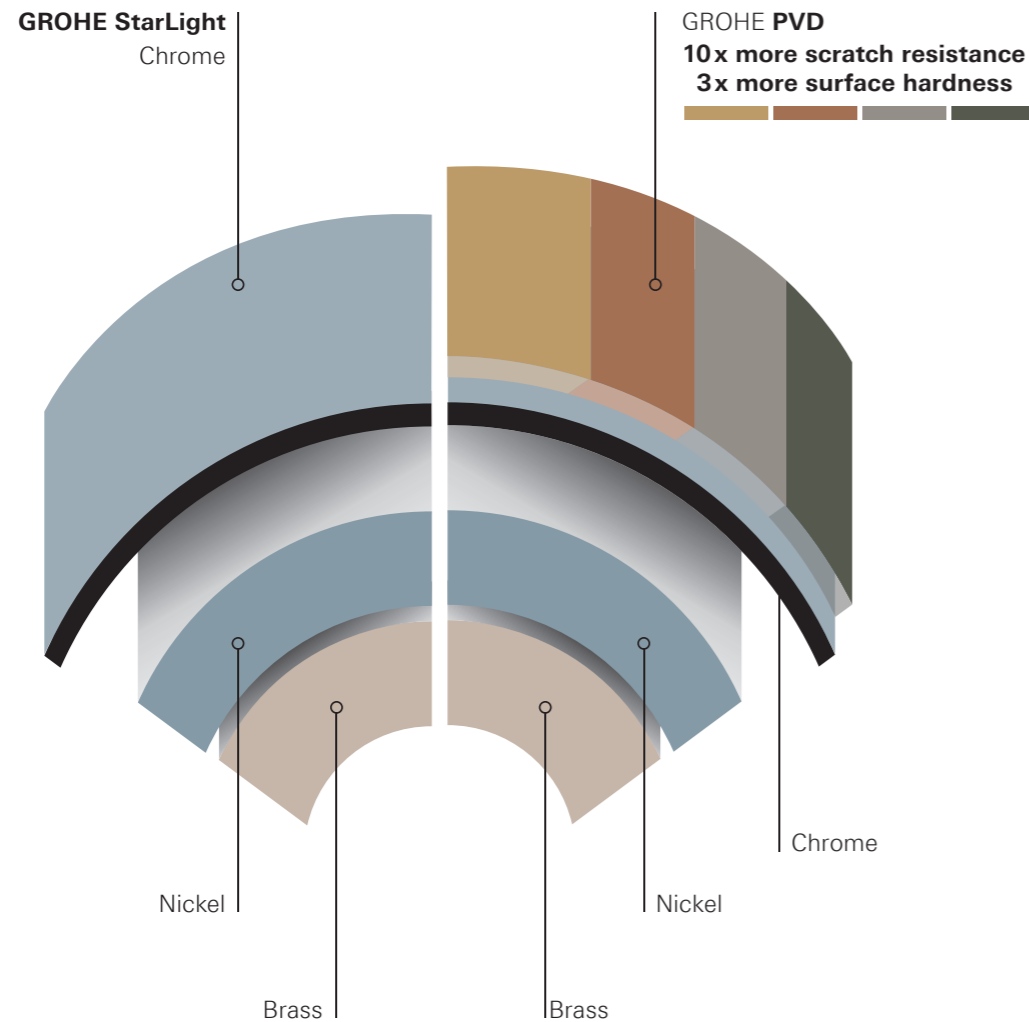

# GROHE PVD UNRIVALED HARD AND SCRATCH RESISTANT.

**Made-to-last surfaces ranging from precious matt to shiny like a diamond.**

GROHE taps are made to look as beautiful decades on as they did the day you first fell in love with them. The special recipe to success lies in our long-lasting surface quality. GROHE uses state-of-the-art technology to deliver exceptional quality finishes. The physical vapour deposition (PVD) process ensures that the surface composition is three-times harder, delivering glistening gold or sophisticated stainless-steel finishes. As well as being harder, the surface is also ten times more scratch resistant, so it can be cherished for a lifetime.