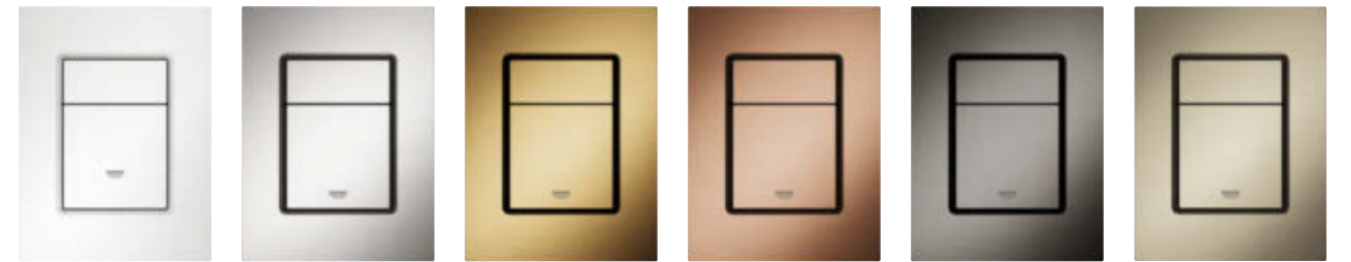

37 535 SH0 Alpine White   37 535 DC0 SuperSteel   37 535 GN0 Brushed Cool Sunrise   37 535 DL0 Brushed Warm Sunset   37 535 AL0 Brushed Hard Graphite   37 535 EN0 Brushed Nickel