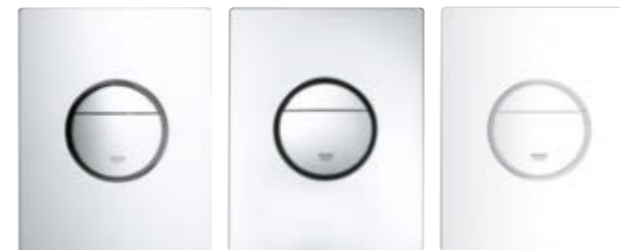

Nova Cosmopolitan

38 765 000
Chrome

38 765 P00
Matt Chrome

38 765 SH0
Alpine White