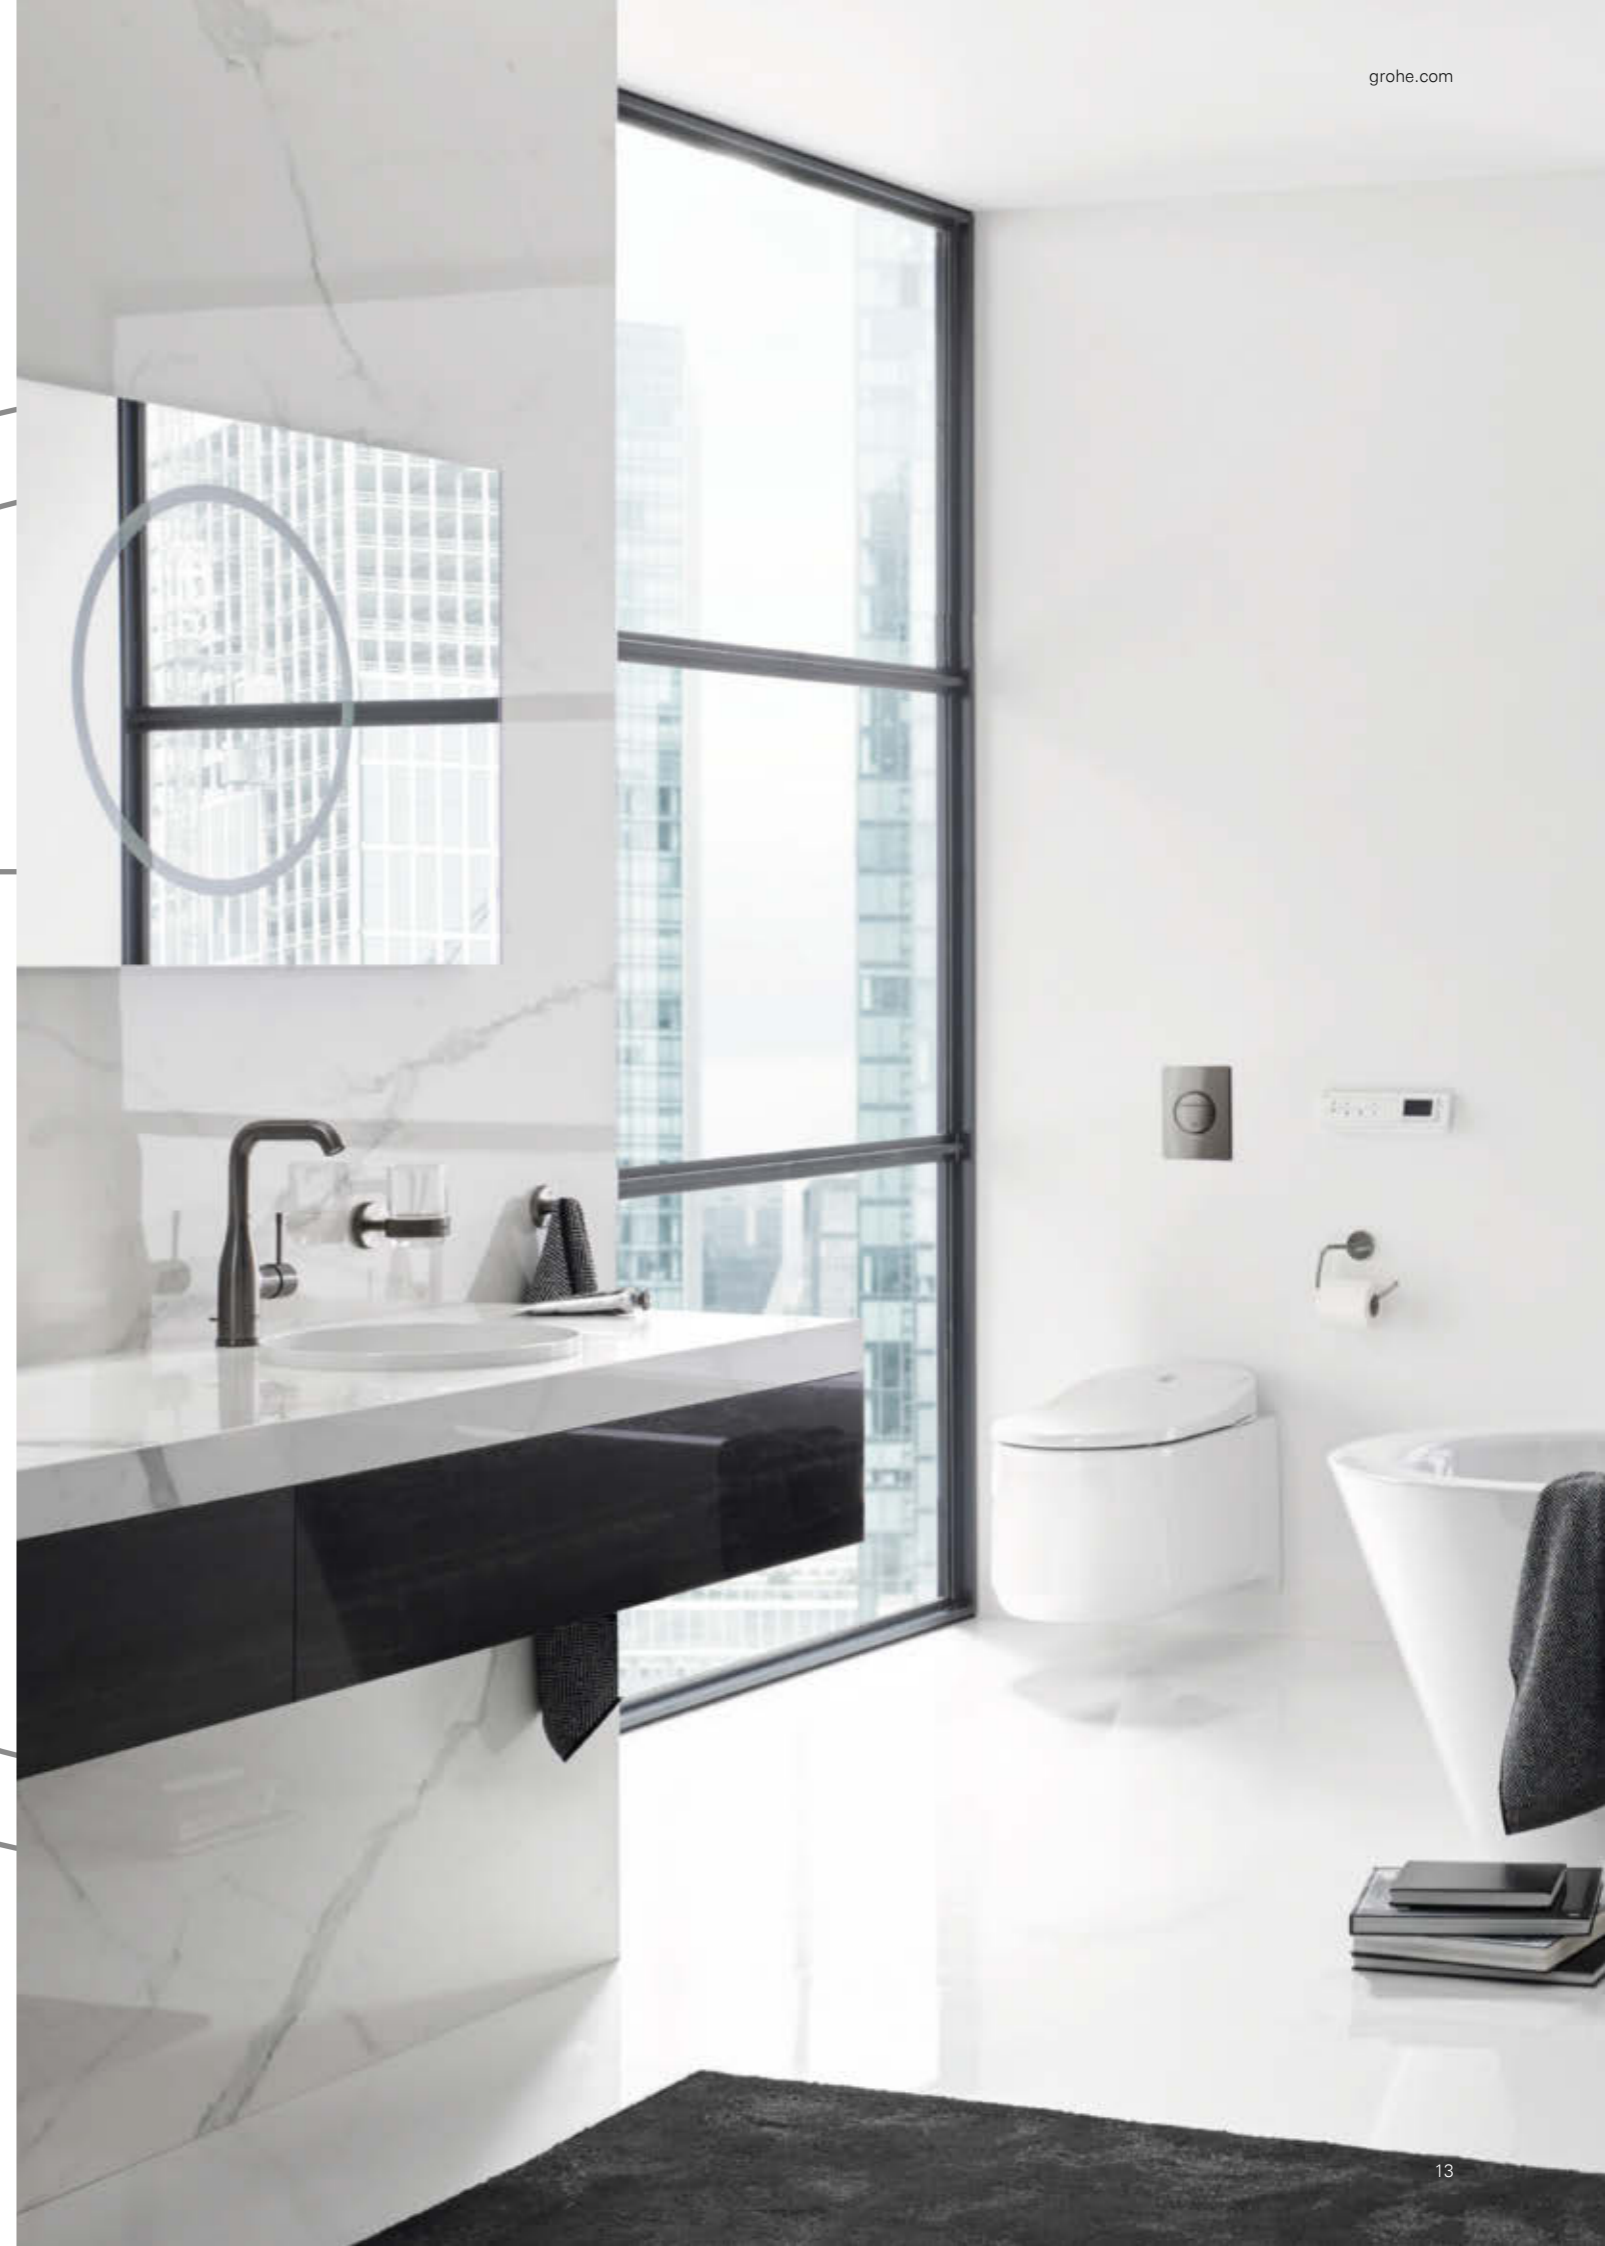

NOVA COSMOPOLITAN S

With its fresh design Nova Cosmopolitan brings an exciting modern element to our comprehensive range of flush plates. Its use of geometric shapes – circular actuation is framed by a rectangular plate – makes it the ideal choice for cutting edge spaces.

A choice of colors ensures the design complements several of our brassware and shower collections.

Nova
Cosmopolitan S