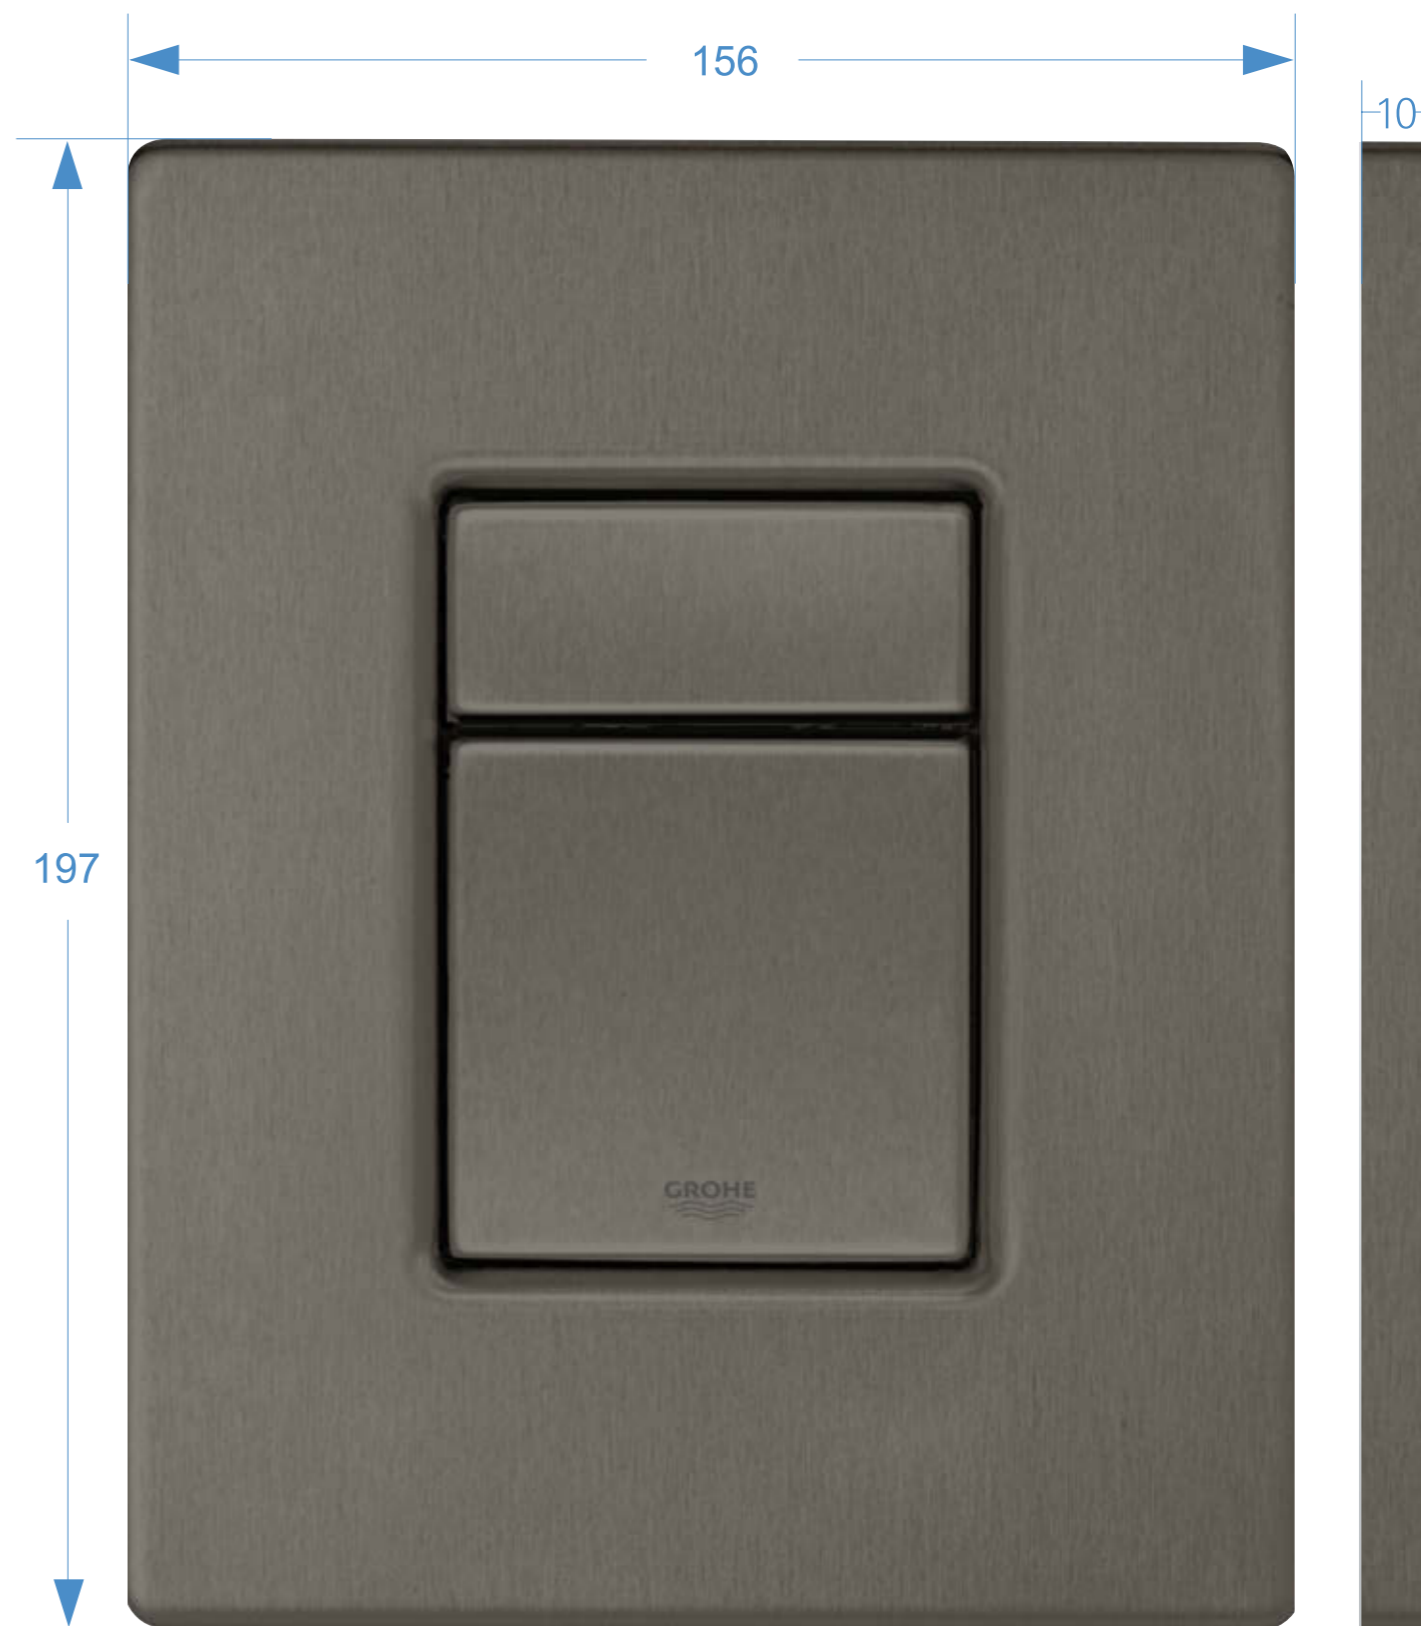

AVAILABLE IN TWO SIZES

SMALL FLUSH PLATE | ORIGINAL SIZE (SKATE COSMOPOLITAN S)

STANDARD FLUSH PLATE | ORIGINAL SIZE (SKATE COSMOPOLITAN)

ARENA COSMOPOLITAN S

The lozenge shape of the flush button lends the Arena Cosmopolitan flush plate a sporty touch. The characteristic lozenge shape takes the key aspects of GROHE design and interprets them with a 'sensual minimalism'.