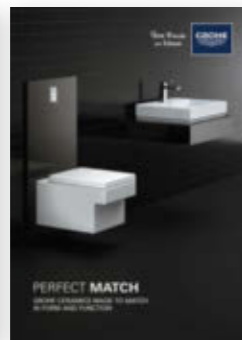

CERAMICS
BROCHURE