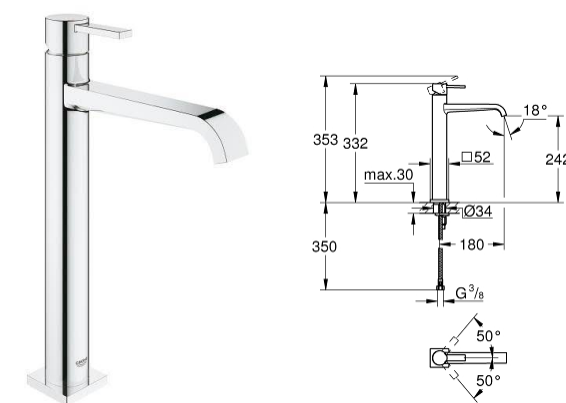

Allure

000 143 20

Three-hole basin mixer 1/2
Size-M

000 846 32

Single-lever shower mixer 1/2

000 249 32

Basin mixer 1/2
Size-XL

000 146 32

Single-lever basin mixer 1/2
Size-L

000 403 23

Basin mixer 1/2
Size-XL

000 757 32

Basin mixer 1/2
Size-M

000 070 24
Single-lever mixer with 2-way diverter

000 069 24
Single-lever shower mixer trim

002 754 32
Single-lever bath mixer 1/2
floor mounted