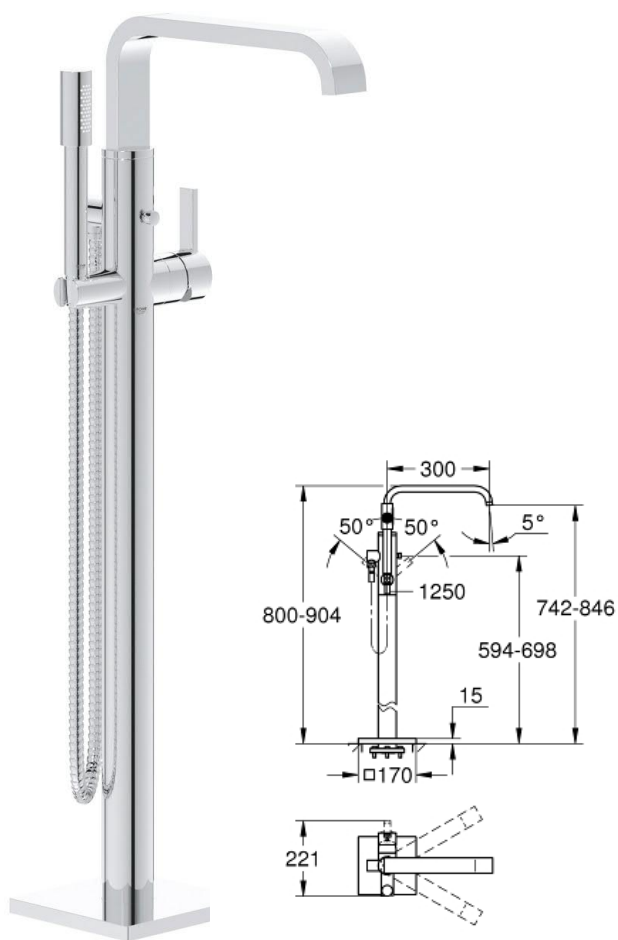

Single-lever basin mixer 1/2
Size-L

000 403 23

Basin mixer 1/2
Size-XL

000 757 32

Basin mixer 1/2
Size-M

000 070 24
Single-lever mixer with 2-way diverter

000 069 24
Single-lever shower mixer trim

002 754 32
Single-lever bath mixer 1/2
floor mounted