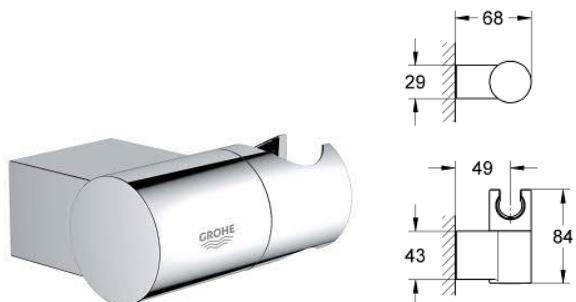

27 803 10E

Tempesta 100 Wall holder set 2 sprays

26 406 001

Tempesta 100 Wall holder set 2 sprays

Shower Accessories

Shower Accessories

27 055 000
Rainshower Wall hand Shower holder

27 595 000
Tempesta Wall hand Shower holder