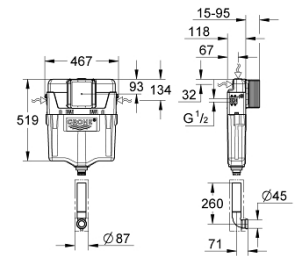

39 427 000
Bau Ceramic Wall hung WC

39 439 000
Bau Ceramic Urinal

Rapid SL

Rapid SL

38 863 000
Flushing Cistern for WC 80 mm

38 661 000
WC concealed cistern

38 994 000
Rapid SL Element for WC with flushing cistern 80 mm
1.13 m installation height