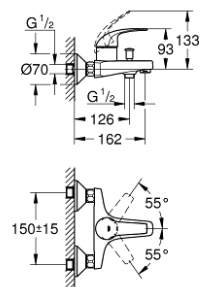

23 599 000
Single-lever bath/shower mixer