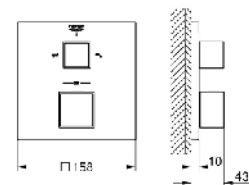

24 155 000
Thermostatic bath tub mixer for 2 outlets with integrated shut off/diverter valve