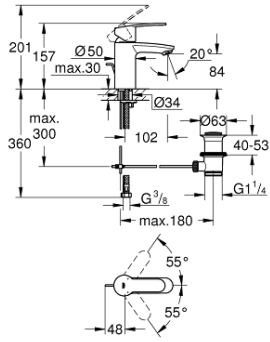

24 053 001
Single-lever shower mixer trim

24 054 001
Single-lever mixer with 2-way diverter

Eurostyle Cosmopolitan

Eurostyle Cosmopolitan

33 552 20E
Basin mixer 1/2
S-Size

19 571 002
2-hole basin mixer
S-Size