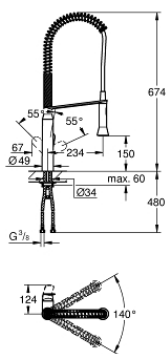

Single-lever

32 950 000
K7 Single-lever sink mixer 1/2

32 950 DC2 ●