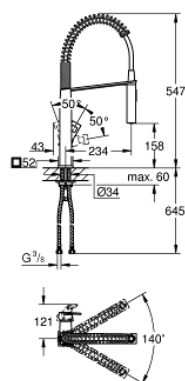

A0 ●

EN ●

GN ●

DL ●

AL ●

Essence Single-lever sink mixer 2/1

31 395 000

Eurocube Single-lever sink mixer 2/1

31 395 DC2 ●

30 215 001

Parkfield Single-lever sink mixer 1/2

30 215 DC2 ●

Single-lever

31 491 000
Concetto Single-lever sink mixer 1/2

31 491 DC2

31 483 002
Concetto Single-lever sink mixer 1/2