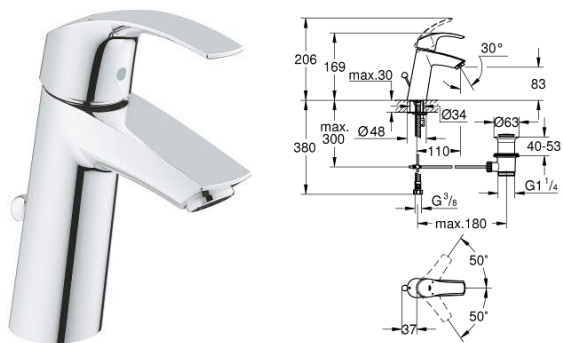

23 322 001
Basin mixer 1/2
M-Size