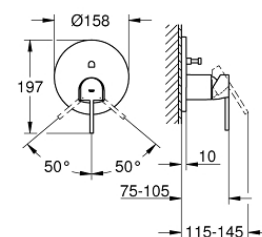

24 060 003
Single-lever mixer with 2-way diverter