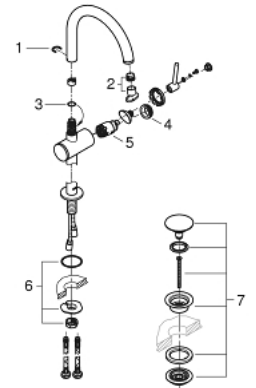

Single-lever basin mixer 1/2
Size-L

000 403 23

Basin mixer 1/2
Size-XL

000 757 32

Basin mixer 1/2
Size-M

000 070 24
Single-lever mixer with 2-way diverter

000 069 24
Single-lever shower mixer trim

002 754 32
Single-lever bath mixer 1/2
floor mounted

000 309 19
2-hole basin mixer
S-Size

000 826 32
Single-lever bath/shower mixer 1/2

Atrio

32 042 003 32 042 DC3 32 042 AL3

Single-lever basin mixer 1/2
Size-L

32 647 003 32 647 DC3 32 647 AL3

Basin mixer 1/2
Size-XL

192 87 003 87 192 DC3 87 192 AL3

Two-hole basin mixer joystick

32 650 003 32 650 DC3 32 650 AL3

Single-lever shower mixer 1/2

32 652 003 32 652 DC3 32 652 AL3

Single-lever bath/shower mixer 1/2

32 653 003 **32 653 DC3** **32 653 AL3**
Single-lever bath mixer, floor mounted