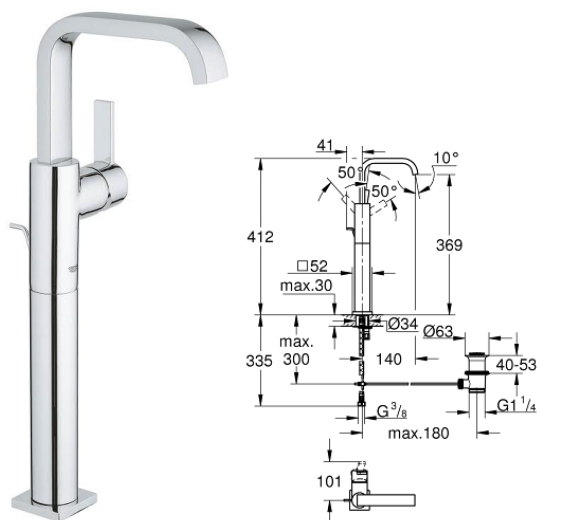

Allure

000 143 20

Three-hole basin mixer 1/2
Size-M

000 846 32

Single-lever shower mixer 1/2

000 249 32

Basin mixer 1/2
Size-XL

000 146 32

Single-lever basin mixer 1/2
Size-L

000 403 23

Basin mixer 1/2
Size-XL

000 757 32

Basin mixer 1/2
Size-M

000 070 24
Single-lever mixer with 2-way diverter

000 069 24
Single-lever shower mixer trim

002 754 32
Single-lever bath mixer 1/2
floor mounted