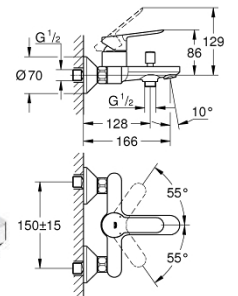

23 605 001

Single-lever shower mixer 1/2