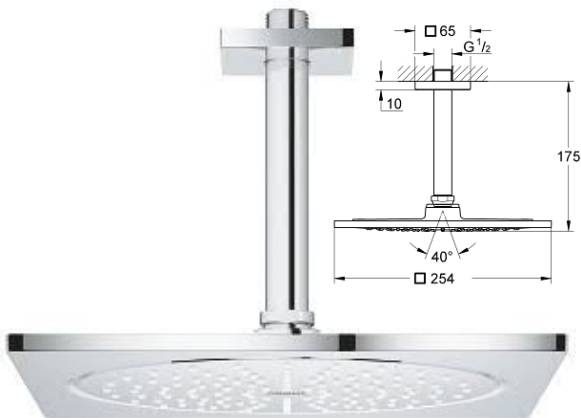

33 553 003
Single-lever bath/shower mixer 1/2