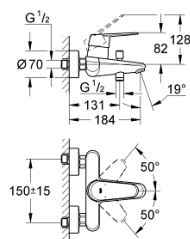

Single-lever shower mixer trim

Eurodisc Cosmopolitan

Eurodisc Cosmopolitan

23 449 002
Basin mixer 1/2
M-Size

23 432 000
Basin mixer 1/2
XL-Size

19 573 002
2-hole basin mixer
M-Size

33 569 002
Single-lever shower mixer 1/2