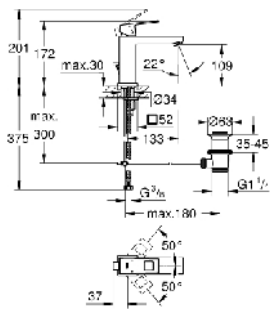

Eurocube Joy

23 657 000
Basin mixer 1/2
Size-M

23 661 000
Basin mixer 1/2
Size-L

23 665 000
Single-lever shower mixer 1/2

23 666 000
Single-lever bath/shower mixer 1/2

19 997 000
2-hole basin mixer
Size-M

Eurocube