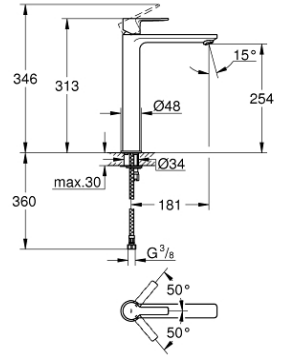

Shower rail set 1 spray

- 24 067 000
- 27 993 IG0

Wall holder set 1 spray

- 27 970 000
- 27 970 IG0
- 27 970 ***

Shower outlet elbow, 2/1"

| Lineare

23 106 001 **23 106 DC1**

Basin mixer, 1/2
Size-S

23 405 001 **23 405 DC1**

Basin mixer, 1/2
Size-XL

23 444 001 **23 444 DC1**

2-hole basin mixer
Size-L

33 865 001 **33 865 DC1**

LINEARE SINGLE-LEVER SHOWER MIXER 1/2
Size-S

33 849 001 **33 849 DC1**

Single-lever bath/shower mixer 1/2