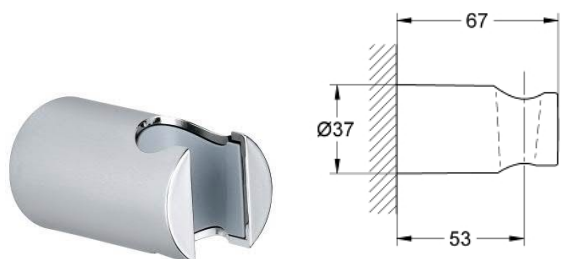

27 056 000
Rainshower Wall hand Shower holder