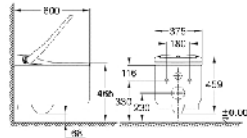

39 354 SH1

GROHE Sensia Arena Shower toilet complete system for concealed flushing cisterns, wall-hung