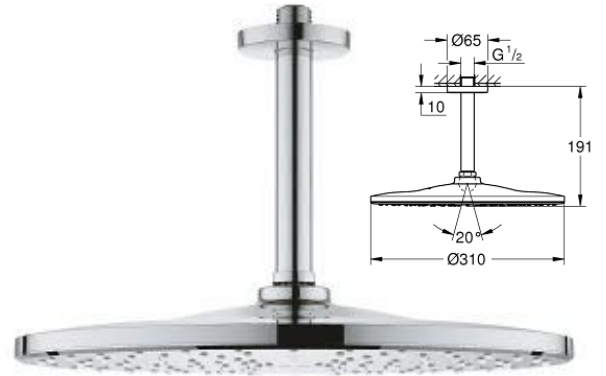

26 560 000
RAINSHOWER MONO 310
Head shower set ceiling 142 mm, 1 spray