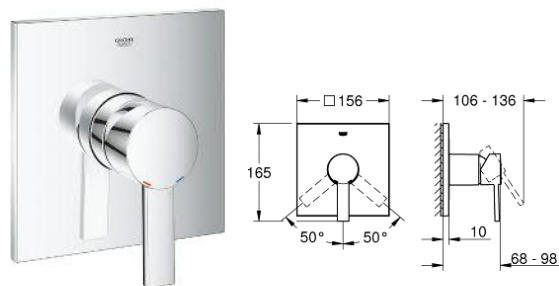

Single-lever basin mixer 1/2
Size-L

000 403 23

Basin mixer 1/2
Size-XL

000 757 32

Basin mixer 1/2
Size-M

000 070 24
Single-lever mixer with 2-way diverter

000 069 24
Single-lever shower mixer trim

002 754 32
Single-lever bath mixer 1/2
floor mounted