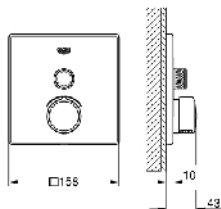

000 147 29
Concealed mixer
with one valve