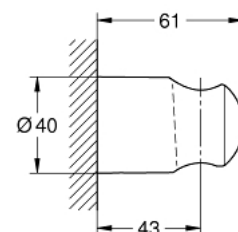

28 605 000
Relaxa Wall hand Shower holder

Shower Accessories

27 190 000
Veris Shower Outlet Elbow

27 057 000
Rainshower Shower outlet elbow, 1/2

27 076 000
Rainshower Shower outlet elbow

27 707 000
Allure Brilliant Shower outlet elbow, 1/2