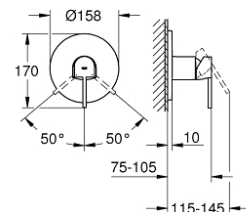

24 059 003
Single-lever shower mixer trim