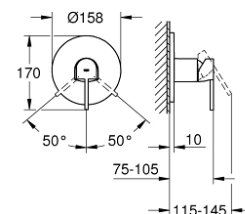

24 059 003

Single-lever shower mixer trim