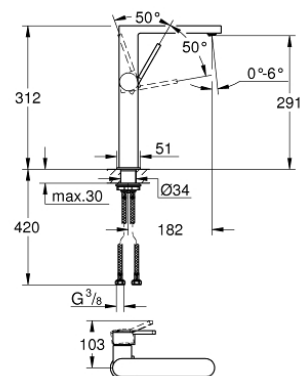

32 618 003

Basin mixer 1/2
Size-XL