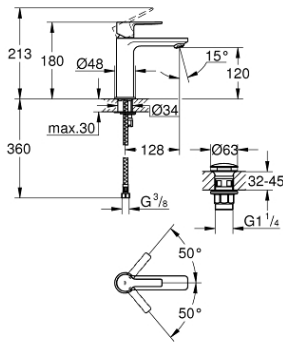

Shower rail set 1 spray

- 24 067 000
- 27 993 IG0

Wall holder set 1 spray

- 27 970 000
- 27 970 IG0
- 27 970 ***

Shower outlet elbow, 2/1"

| Lineare

23 106 001 **23 106 DC1**

Basin mixer, 1/2
Size-S