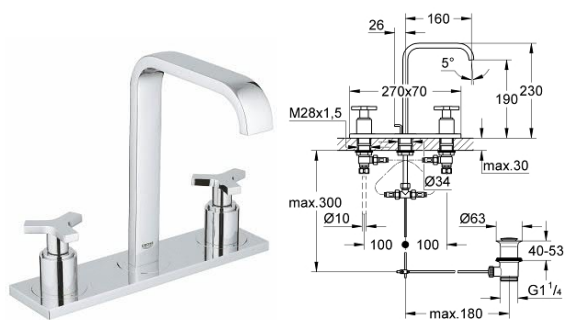

000 143 20

Three-hole basin mixer 1/2
Size-M