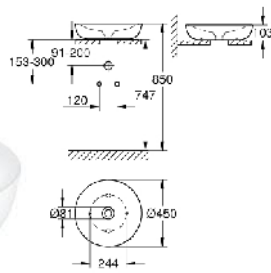

36 422 000

Eurosmart Cosmopolitan E Infra-red electronic basin mixer 1/2 Size-L with mixing device and adjustable temperature limiter

36 453 000

Bau Cosmopolitan E Infra-red electronic basin mixer 1/2 with mixing device and temperature limiter

Ceramic Design Line

39 354 SH1

GROHE Sensia Arena Shower toilet complete system for concealed flushing cisterns, wall-hung

39 608 00H

Essence Vessel basin 60

39 609 00H

Essence Vessel basin 45

39 571 00H

Essence Wall hung WC

39 476 00H

Cube Ceramic Counter top basin 80

39 481 00H

Cube Ceramic Vessel basin 50

39 245 00H
Cube Ceramic Wall hung WC

39 554 000
Euro Ceramic Wall hung WC set

39 462 000
Euro Ceramic Bundle close coupled WC