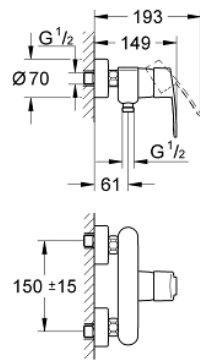

24 053 001
Single-lever shower mixer trim

24 054 001
Single-lever mixer with 2-way diverter

Eurostyle Cosmopolitan

Eurostyle Cosmopolitan

33 552 20E
Basin mixer 1/2
S-Size

19 571 002
2-hole basin mixer
S-Size