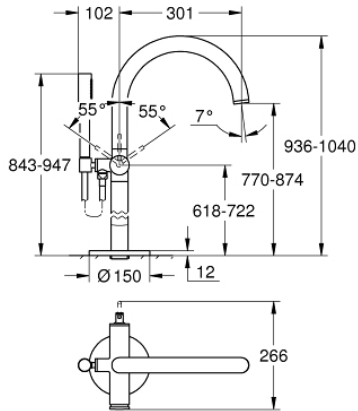

192 87 003 87 192 DC3 87 192 AL3

Two-hole basin mixer joystick

32 650 003 32 650 DC3 32 650 AL3

Single-lever shower mixer 1/2

32 652 003 32 652 DC3 32 652 AL3

Single-lever bath/shower mixer 1/2

32 653 003 **32 653 DC3** **32 653 AL3**
Single-lever bath mixer, floor mounted