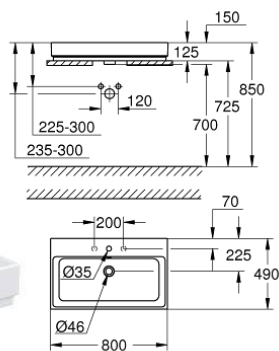

39 476 00H

Cube Ceramic Counter top basin 80