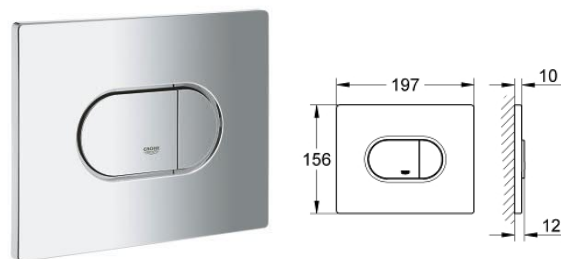

38 528 001
Rapid SL Element for WC, 1.13 m installation height

39 687 000
Rapid SL

38 745 001
Rapid SL 3-in-1 Set for WC, 1,13 m Installation Height

39 481 00H
Cube Ceramic Vessel basin 50

38 994 000
Skate Cosmopolitan Flush plate