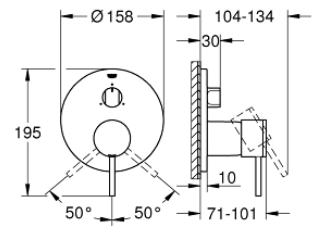

24 096 003 **24 096 DC3** **24 096 AL3**
Single-lever mixer with 3-way diverter