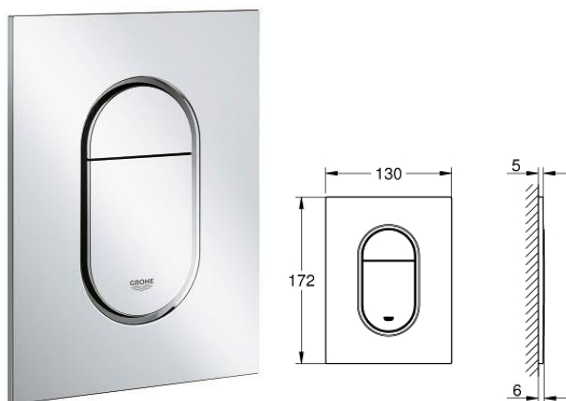

Skate Cosmopolitan S Flush plate

37 624 000	37 624 P00	37 624 SH0
37 624 DCO	37 624 ***	
BE	GL	DA
EN	GN	DL
		A0
		AL