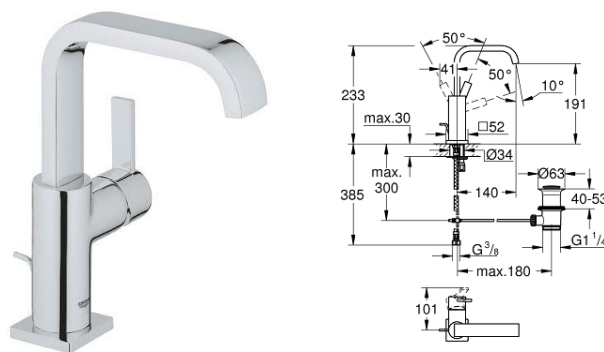

Allure

000 143 20

Three-hole basin mixer 1/2
Size-M

000 846 32

Single-lever shower mixer 1/2

000 249 32

Basin mixer 1/2
Size-XL

000 146 32