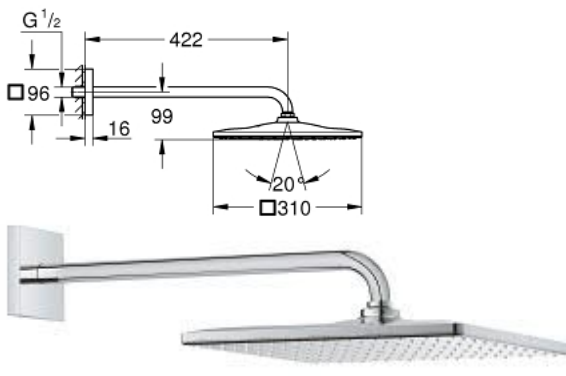

26 564 000
RAINSHOWER MONO 310
Head shower set 422 mm, 1 spray