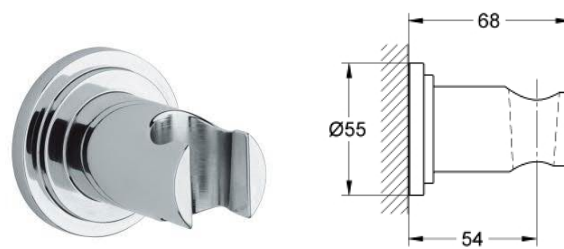

28 690 000
Sena Wall hand Shower holder