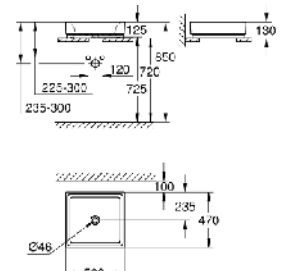

39 481 00H

Cube Ceramic Vessel basin 50