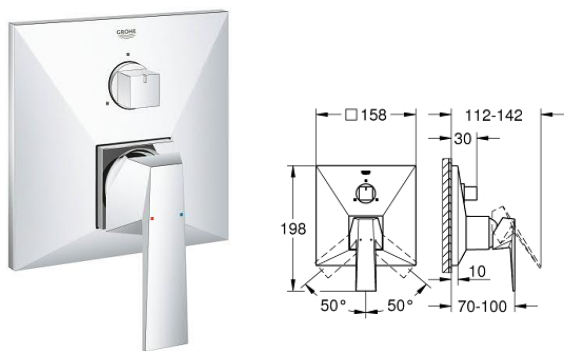

000 099 24
Single-lever mixer
with -3way diverter