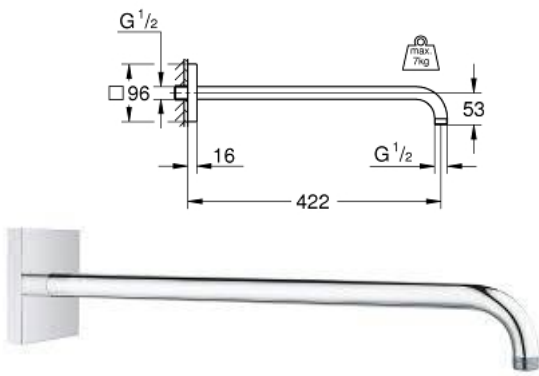

28 368 LSO
RAINSHOWER COSMOPOLITAN 210
Head shower 1 spray

27 067 000
RELEXA 65
Side shower 2 sprays

27 251 000
RAINSHOWER F-SERIES 5
Side shower 1 spray

Rainshower

28 361 000
Shower arm, 380 mm

28 384 000
Rainshower rustic shower arm 272 mm