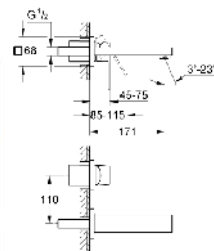

19 895 000
2-hole basin mixer
Size-S