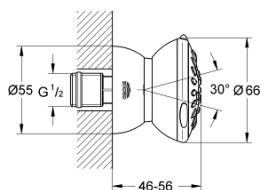

28 368 LSO
RAINSHOWER COSMOPOLITAN 210
Head shower 1 spray

27 067 000
RELEXA 65
Side shower 2 sprays

27 251 000
RAINSHOWER F-SERIES 5
Side shower 1 spray

Rainshower

28 361 000
Shower arm, 380 mm

28 384 000
Rainshower rustic shower arm 272 mm