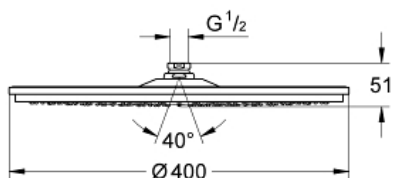

27 285 000
RAINSHOWER F-SERIES 10
 Head shower 1 spray

26 562 000
RAINSHOWER MONO 310
 Head shower 1 spray

Head shower

26 568 000
RAINSHOWER MONO 310
Head shower 1 spray

27 471 000
RAINSHOWER VERIS 300
Ceiling shower 1 spray