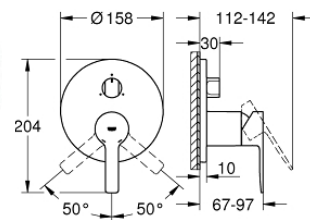

24 095 001 **24 095 DC1**
Single-lever mixer with 3-way diverter