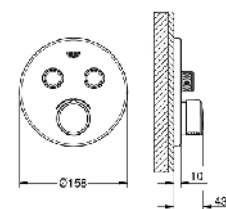

000 145 29
Concealed mixer
with 2 valves