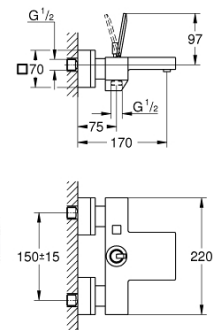

Eurocube Joy

23 657 000
Basin mixer 1/2
Size-M

23 661 000
Basin mixer 1/2
Size-L

23 665 000
Single-lever shower mixer 1/2

23 666 000
Single-lever bath/shower mixer 1/2

19 997 000
2-hole basin mixer
Size-M

Eurocube