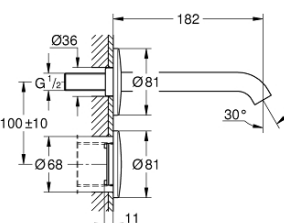

31 483 DC2

31 481 001
Eurosmart Cosmopolitan Single-lever sink mixer 1/2

31 481 DC2

36 445 000
Essence E Infra-red electronic basin mixer 1/2
with mixing device and adjustable temperature limiter

36 447 000
Essence E Infra-red electronic
wall basin tap without mixing device