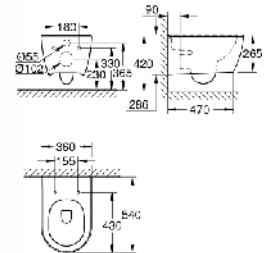

Ceramic Design Line

39 354 SH1

GROHE Sensia Arena Shower toilet complete system for concealed flushing cisterns, wall-hung

39 608 00H

Essence Vessel basin 60

39 609 00H

Essence Vessel basin 45

39 571 00H