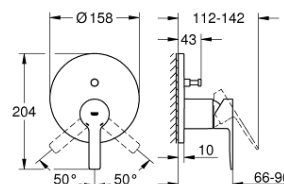

24 064 001 **24 064 DC1**
Single-lever mixer with 2-way diverter