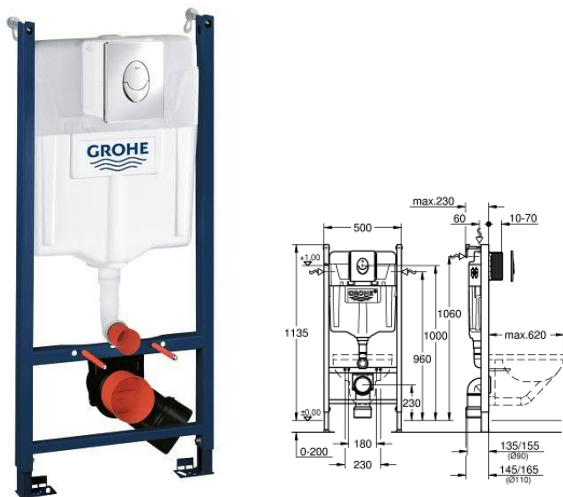

38 745 001
Rapid SL 3-in-1 Set for WC, 1,13 m Installation Height