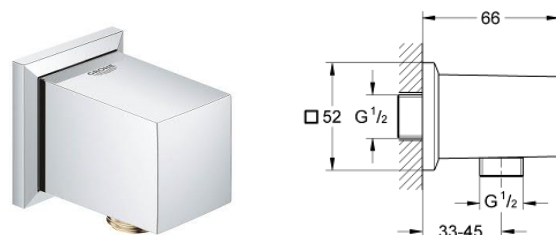

28 605 000
Relaxa Wall hand Shower holder

Shower Accessories

27 190 000
Veris Shower Outlet Elbow

27 057 000
Rainshower Shower outlet elbow, 1/2

27 076 000
Rainshower Shower outlet elbow

27 707 000
Allure Brilliant Shower outlet elbow, 1/2