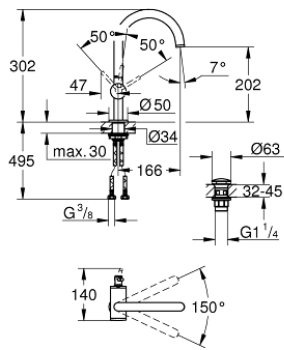

32 042 003 32 042 DC3 32 042 AL3

Single-lever basin mixer 1/2
Size-L