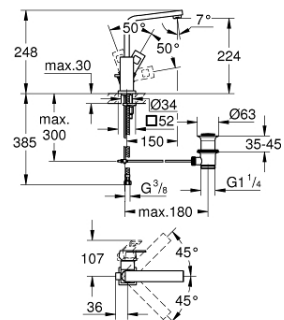

23 135 000
Single-lever basin mixer 1/2
L-Size