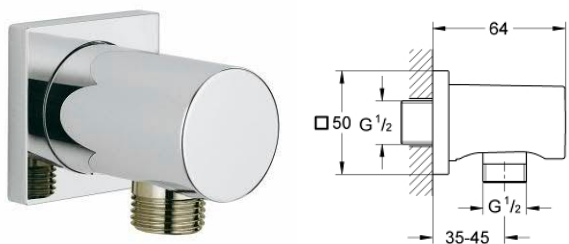

27 707 000

Allure Brilliant Shower outlet elbow, 1/2

28 626 000
Relexa Shower outlet elbow, 1/2

28 628 000
Relexa Shower outlet elbow, 1/2

27 076 000
Rainshower Shower outlet elbow

27 057 000
Rainshower Shower outlet elbow, 1/2