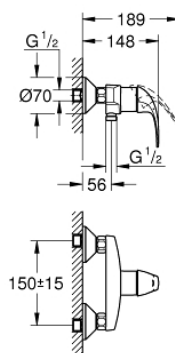

23 631 000
Single-lever shower mixer