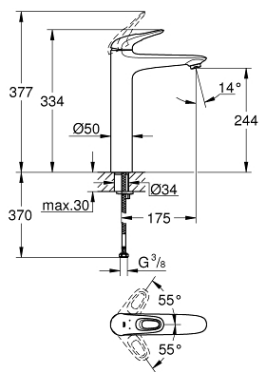

19 573 002
2-hole basin mixer
M-Size

33 591 002
Single-lever bath/shower mixer 1/2

24 051 002
Single-lever shower mixer trim

24 054 001
Single-lever mixer with 2-way diverter

Eurostyle

33 558 003
Basin mixer 1/2
S-Size

33 558 LS3

23 707 003
Basin mixer 1/2
S-Size

23 707 LS3

23 570 003
Basin mixer 1/2
XL-Size

23 570 LS3

23 719 003
Basin mixer 1/2
XL-Size

23 719 LS3

19 571 003
2-hole basin mixer
M-Size