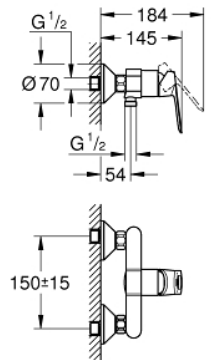

24 040 000
Single-Lever bath/shower Mixer

BauLoop

23 762 000
Basin mixer 1/2
M-Size

23 764 000
Basin mixer 1/2
XL-Size

20 289 000
2-hole basin mixer

33 569 002
Single-lever shower mixer 1/2

29 042 000
Single-lever shower mixer