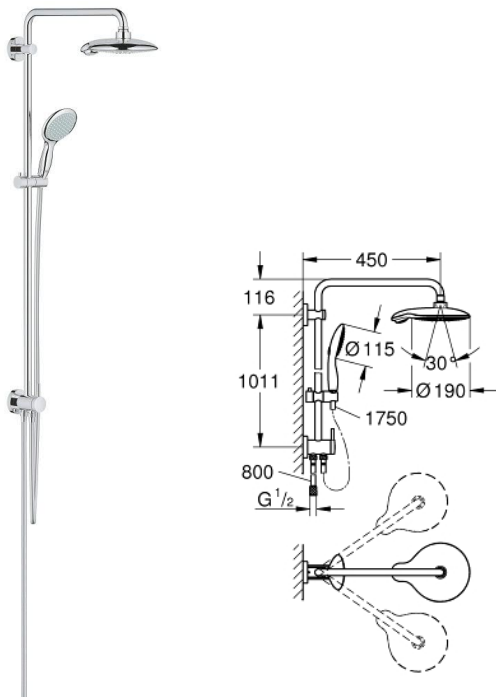

Rainshower

27 911 000
EUPHORIA POWER&SOUL SYSTEM 190
Shower system with diverter for wall mounting