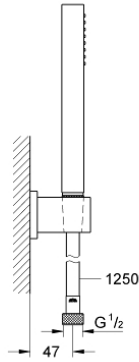

Rainshower

27 702 000

Euphoria Cube Stick Wall holder set 1 spray