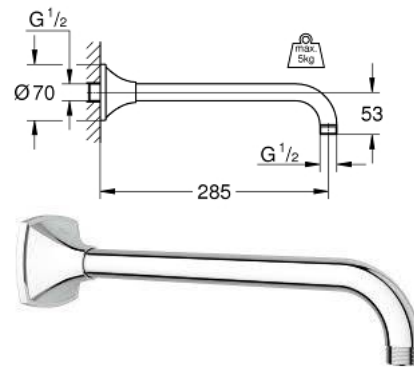

27 986 000
RAINSHOWER GRANDERA
Shower arm 286 mm