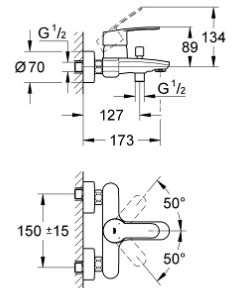

33 591 002
Single-lever bath/shower mixer 1/2