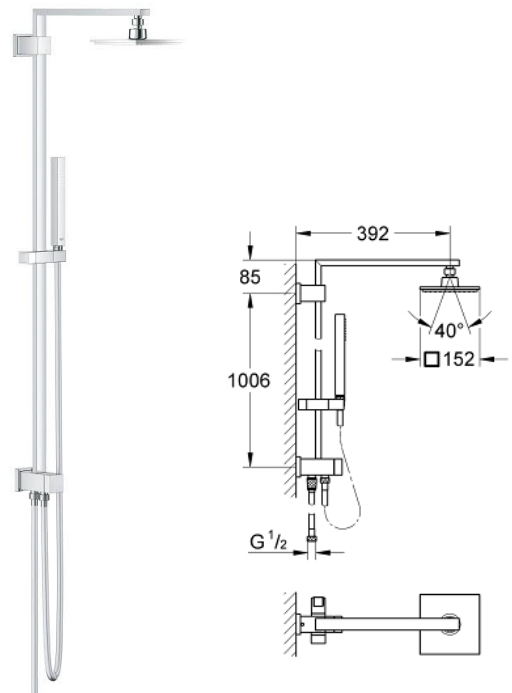

Thermostat for concealed installation with 3 valves

Rainshower

Rainshower

27 911 000
EUPHORIA POWER&SOUL SYSTEM 190
 Shower system with diverter for wall mounting

27 696 000
EUPHORIA CUBE SYSTEM
 Shower system with diverter for wall mounting