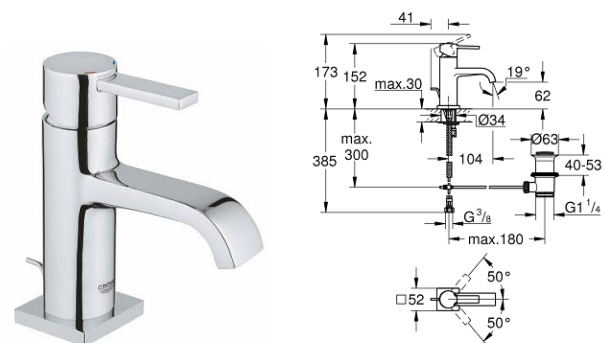

000 757 32

Basin mixer 1/2
Size-M