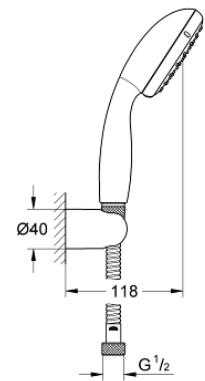

26 405 000
Euphoria Cube Stick Wall holder set 1 spray

Rainshower

27 702 000

Euphoria Cube Stick Wall holder set 1 spray

27 805 001

Tempesta Rustic 100 Wall holder set 4 sprays

27 584 002

Tempesta Cosmopolitan 100 Shower set 3 sprays