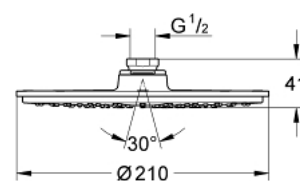

28 368 LSO
RAINSHOWER COSMOPOLITAN 210
Head shower 1 spray

27 067 000
RELEXA 65
Side shower 2 sprays

27 251 000
RAINSHOWER F-SERIES 5
Side shower 1 spray

Rainshower

28 361 000
Shower arm, 380 mm

28 384 000
Rainshower rustic shower arm 272 mm