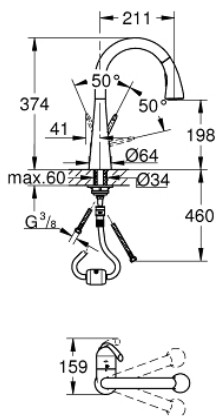

32 176 DC2 ●

30 274 000
Minta Single-lever sink mixer 1/2

30 274 DC2 ●

32 321 002
Minta Single-lever sink mixer 1/2

32 321 DC2 ●

32 322 002
Minta Single-lever sink mixer 1/2

32 322 DC2 ●

Single-lever