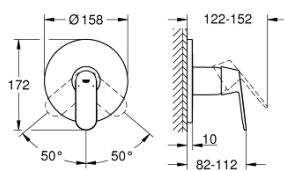

24 047 003 — **24 047 LS3**
Single-lever mixer with 2-way diverter

Eurosmart Cosmopolitan

32 612 003
Basin mixer 1/2
M-Size

19 381 000
2-hole basin mixer
S-Size

32 837 000
Single-lever shower mixer 1/2

32 831 000
Single-lever bath/shower mixer 1/2