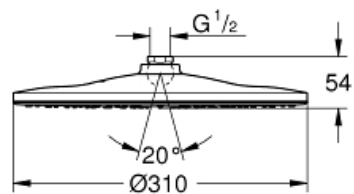

26 562 000
RAINSHOWER MONO 310
Head shower 1 spray