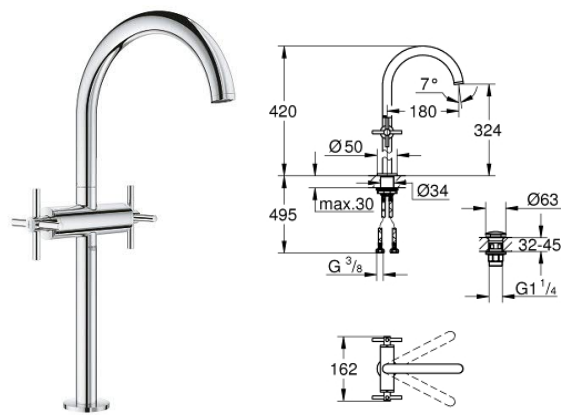

24 138 003 **24 138 DC3** **24 138 AL3**
Thermostatic bath tub mixer for 2 outlets with integrated shut off/diverter valve

21 044 003 **21 044 DC3** **21 044 AL3**

Basin mixer 1/2
Size-XL