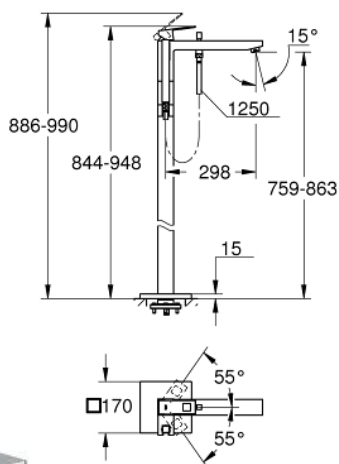

23 672 001
Single-lever bath mixer 1/2 floor mounted