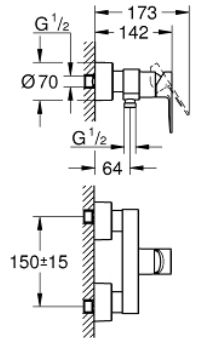

33 865 001 **33 865 DC1**

LINEARE SINGLE-LEVER SHOWER MIXER 1/2
Size-S