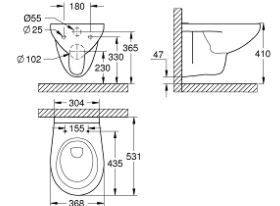

Essence Wall hung WC

39 476 00H

Cube Ceramic Counter top basin 80

39 481 00H

Cube Ceramic Vessel basin 50

39 245 00H
Cube Ceramic Wall hung WC

39 554 000
Euro Ceramic Wall hung WC set

39 462 000
Euro Ceramic Bundle close coupled WC