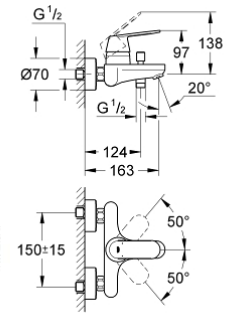

24 047 003 — **24 047 LS3**
Single-lever mixer with 2-way diverter

Eurosmart Cosmopolitan

32 612 003
Basin mixer 1/2
M-Size

19 381 000
2-hole basin mixer
S-Size

32 837 000
Single-lever shower mixer 1/2

32 831 000
Single-lever bath/shower mixer 1/2