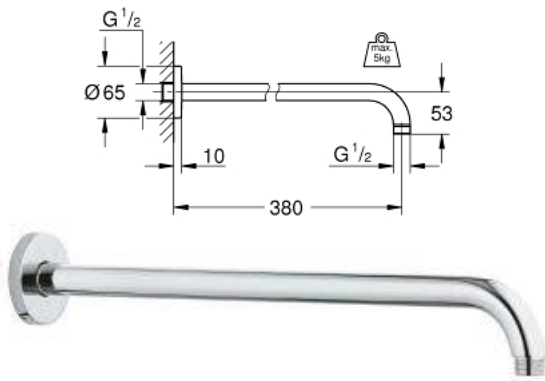

28 368 LSO
RAINSHOWER COSMOPOLITAN 210
Head shower 1 spray

27 067 000
RELEXA 65
Side shower 2 sprays

27 251 000
RAINSHOWER F-SERIES 5
Side shower 1 spray

Rainshower

28 361 000
Shower arm, 380 mm

28 384 000
Rainshower rustic shower arm 272 mm