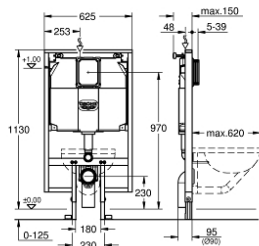

39 427 000
Bau Ceramic Wall hung WC

39 439 000
Bau Ceramic Urinal

Rapid SL

Rapid SL

38 863 000
Flushing Cistern for WC 80 mm

38 661 000
WC concealed cistern

38 994 000
Rapid SL Element for WC with flushing cistern 80 mm
1.13 m installation height