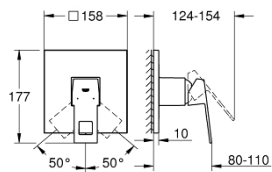

19 997 000
2-hole basin mixer
Size-M

23 135 000
Single-lever basin mixer 1/2
L-Size

23 406 000
Basin mixer 1/2
Size-XL

19 895 000
2-hole basin mixer
Size-S

23 145 000
Single-lever shower mixer 1/2

23 140 000
Single-lever bath/shower mixer 1/2