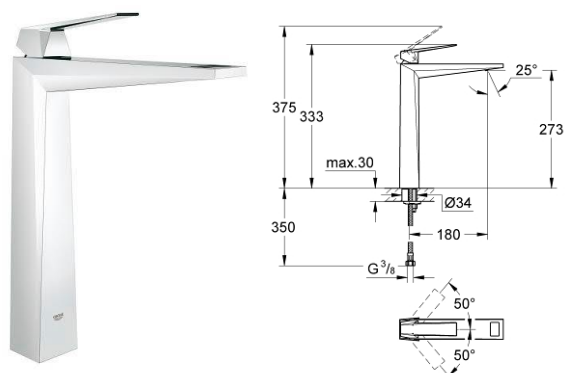

000 149 29
Concealed mixer
with 3 valves

000 146 29
Concealed mixer
with 3 valves

Allure Brilliant

GROHE

000 119 23
Single-lever bath mixer 1/2
floor mounted

000 029 23
Basin mixer 1/2
Size-M

000 109 23
Single-lever basin mixer 1/2
Size-L