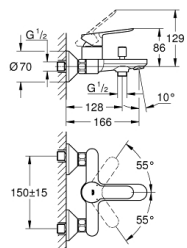

24 043 002
Single-lever mixer with 2-way diverter

BauEdge

23 758 000
Basin mixer 1/2
M-Size

23 761 000
Basin mixer 1/2
XL-Size

20 474 000
2-hole basin mixer

23 333 000
Single-lever shower mixer 1/2

23 605 000
Single-Lever bath/shower Mixer