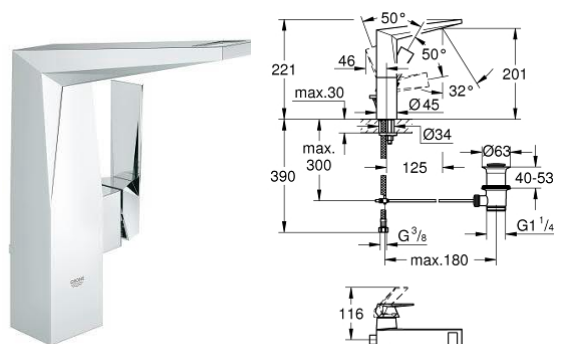

000 149 29
Concealed mixer
with 3 valves

000 146 29
Concealed mixer
with 3 valves

Allure Brilliant

GROHE

000 119 23
Single-lever bath mixer 1/2
floor mounted

000 029 23
Basin mixer 1/2
Size-M

000 109 23
Single-lever basin mixer 1/2
Size-L