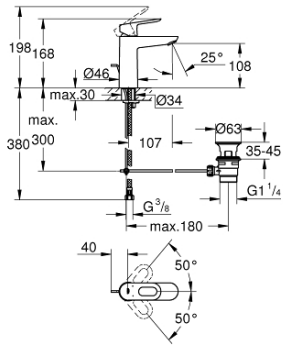

23 762 000
Basin mixer 1/2
M-Size