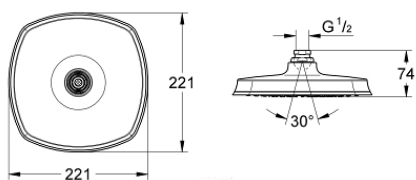

Head shower

27 974 000
GRANDERA 210
Head shower 1 spray