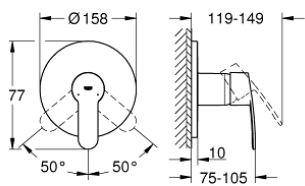

24 051 002
Single-lever shower mixer trim