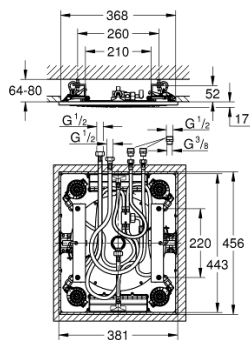

27 939 001
RAINSHOWER F-SERIES 15
Ceiling shower 3 sprays