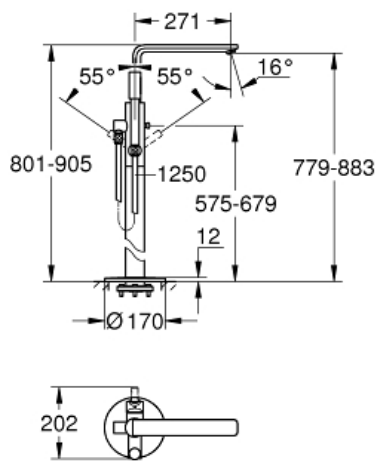

Shower rail set 1 spray

- 24 067 000
- 27 993 IG0

Wall holder set 1 spray

- 27 970 000
- 27 970 IG0
- 27 970 ***

Shower outlet elbow, 2/1"

| Lineare

23 106 001 **23 106 DC1**

Basin mixer, 1/2
Size-S

23 405 001 **23 405 DC1**

Basin mixer, 1/2
Size-XL

23 444 001 **23 444 DC1**

2-hole basin mixer
Size-L

33 865 001 **33 865 DC1**

LINEARE SINGLE-LEVER SHOWER MIXER 1/2
Size-S

33 849 001 **33 849 DC1**

Single-lever bath/shower mixer 1/2