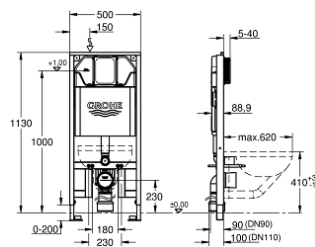

39 687 000
Rapid SL