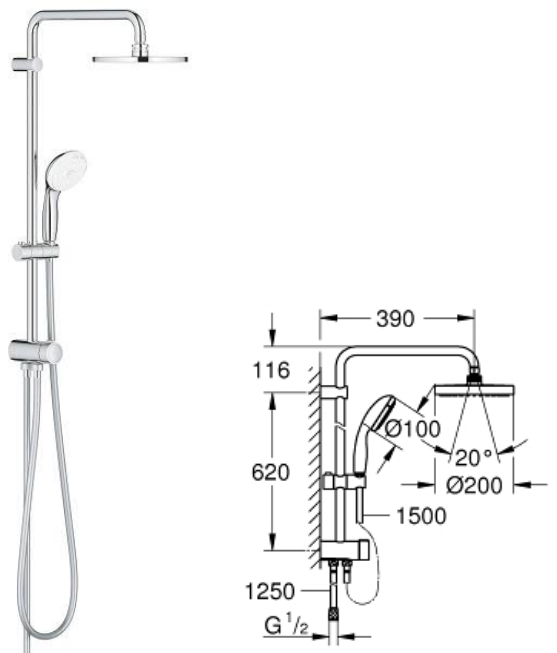

27 389 002
TEMPESTA SYSTEM 200
Shower system with diverter for wall mounting