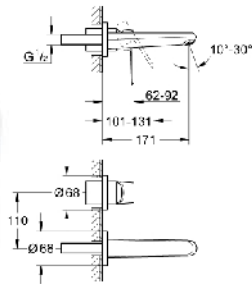

Single-lever shower mixer trim

Eurodisc Cosmopolitan

Eurodisc Cosmopolitan

23 449 002
Basin mixer 1/2
M-Size

23 432 000
Basin mixer 1/2
XL-Size

19 573 002
2-hole basin mixer
M-Size

33 569 002
Single-lever shower mixer 1/2