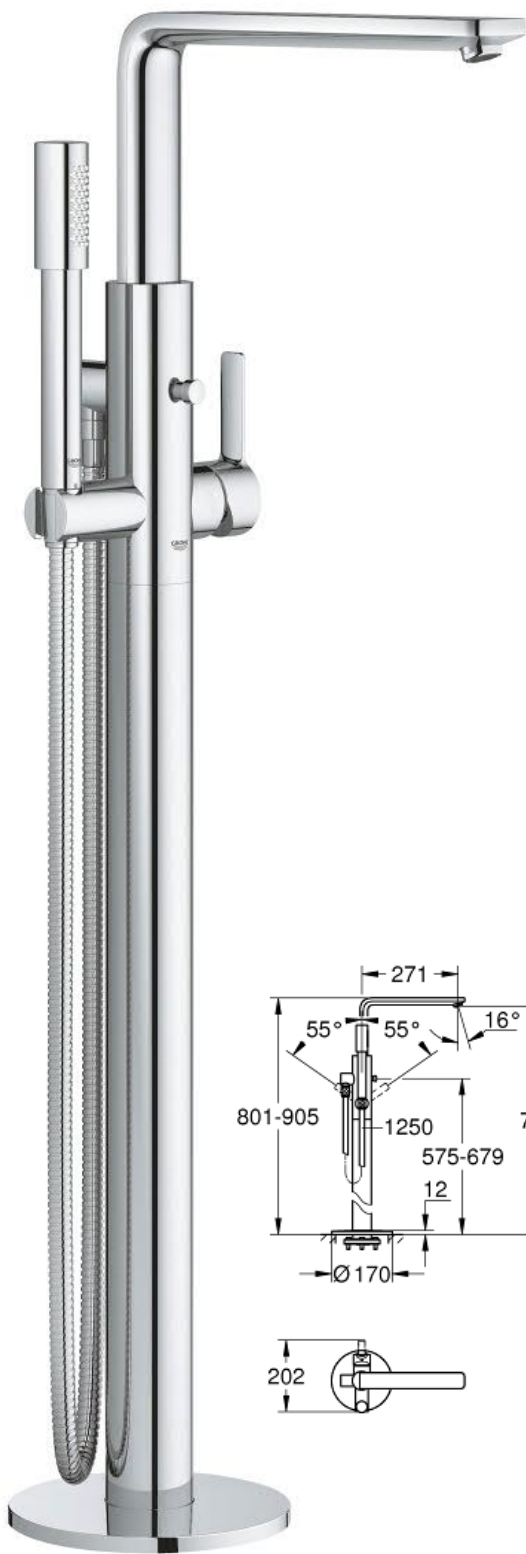

Head shower 1 spray

27 982 003  27 982 IG0  27 982 AL3 

Shower ceiling arm 292 mm

- 23 318 000
- 23 318 DA0
- 23 318 A00
- 23 318 IG0
- 23 318 GL0
- 23 318 AL0

Single-lever bath mixer 1/2", floor mounted

- 26 038 000
- 26 038 IG0

Shower rail set 1 spray

- 24 067 000
- 27 993 IG0

Wall holder set 1 spray

- 27 970 000
- 27 970 IG0
- 27 970 ***

Shower outlet elbow, 2/1"

| Lineare

23 106 001 **23 106 DC1**

Basin mixer, 1/2
Size-S

23 405 001 **23 405 DC1**

Basin mixer, 1/2
Size-XL

23 444 001 **23 444 DC1**

2-hole basin mixer
Size-L

33 865 001 **33 865 DC1**

LINEARE SINGLE-LEVER SHOWER MIXER 1/2
Size-S

33 849 001 **33 849 DC1**

Single-lever bath/shower mixer 1/2

23 792 001  **23 792 DC1** 
Single-lever bath mixer 1/2
floor mounted

24 063 001  **24 063 DC1** 
Single-lever shower mixer trim

24 095 001  **24 095 DC1** 
Single-lever mixer with 3-way diverter

24 064 001  **24 064 DC1** 
Single-lever mixer with 2-way diverter