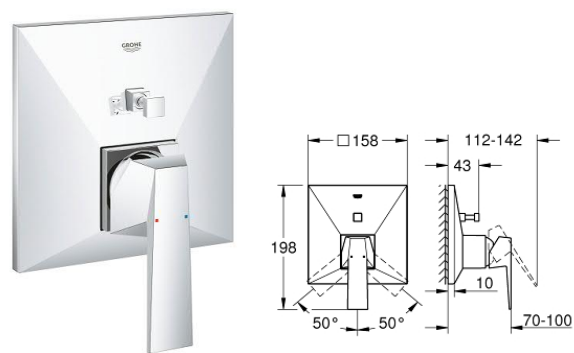

000 114 23
Basin mixer 1/2
Size-XL

000 099 24
Single-lever mixer
with -3way diverter

000 781 19
2-Hole basin mixer
Size-S

000 071 24
Single-lever shower mixer trim

000 072 24
Single-lever mixer
with 2-way diverter