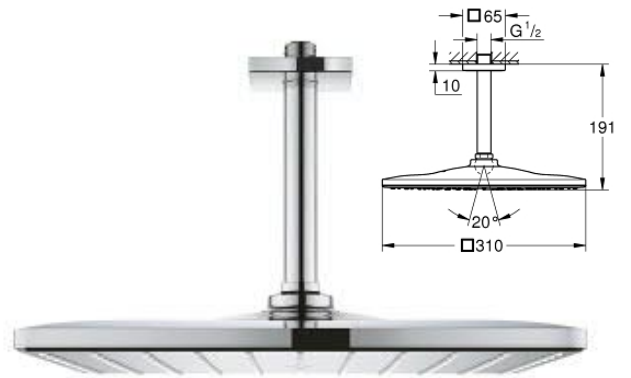

Head shower

26 067 000
RAINSHOWER COSMOPOLITAN 310
 Head shower set ceiling 142 mm, 1 spray

26 560 000
RAINSHOWER MONO 310
 Head shower set ceiling 142 mm, 1 spray

33 553 003
Single-lever bath/shower mixer 1/2