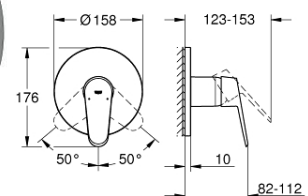

24 059 003
Single-lever shower mixer trim