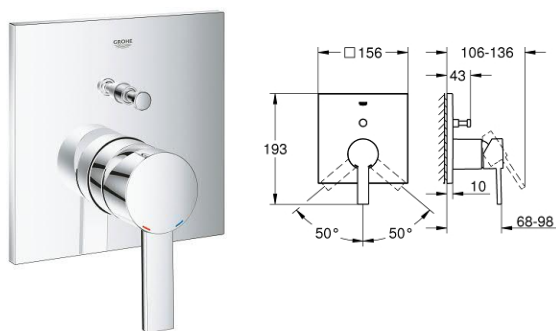

Single-lever basin mixer 1/2
Size-L

000 403 23

Basin mixer 1/2
Size-XL

000 757 32

Basin mixer 1/2
Size-M

000 070 24
Single-lever mixer with 2-way diverter

000 069 24
Single-lever shower mixer trim

002 754 32
Single-lever bath mixer 1/2
floor mounted