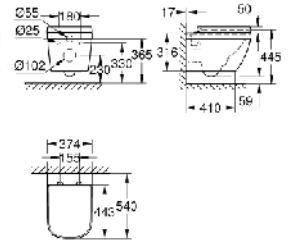

Essence Wall hung WC

39 476 00H

Cube Ceramic Counter top basin 80

39 481 00H

Cube Ceramic Vessel basin 50

39 245 00H
Cube Ceramic Wall hung WC

39 554 000
Euro Ceramic Wall hung WC set

39 462 000
Euro Ceramic Bundle close coupled WC