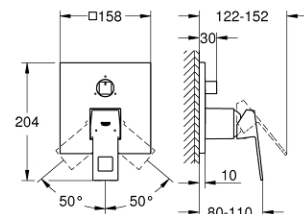

24 094 000
Single-lever mixer with -3way diverter