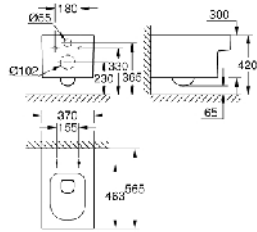

Essence Wall hung WC

39 476 00H

Cube Ceramic Counter top basin 80

39 481 00H

Cube Ceramic Vessel basin 50

39 245 00H
Cube Ceramic Wall hung WC

39 554 000
Euro Ceramic Wall hung WC set

39 462 000
Euro Ceramic Bundle close coupled WC