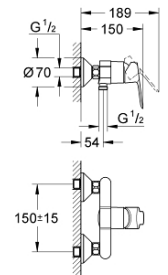

24 043 002
Single-lever mixer with 2-way diverter

BauEdge

23 758 000
Basin mixer 1/2
M-Size

23 761 000
Basin mixer 1/2
XL-Size

20 474 000
2-hole basin mixer

23 333 000
Single-lever shower mixer 1/2

23 605 000
Single-Lever bath/shower Mixer