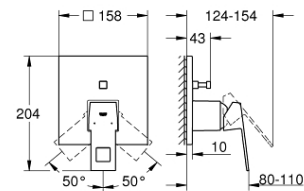

24 062 000
Single-lever mixer with -2way diverter