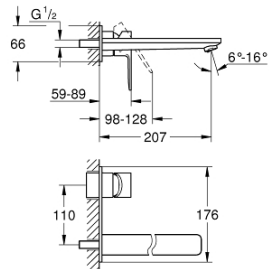

23 444 001 **23 444 DC1**

2-hole basin mixer
Size-L