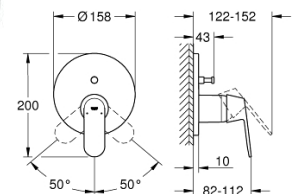

24 045 000
Single-lever mixer with 2-way diverter