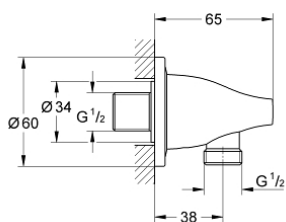

27 190 000

Veris Shower Outlet Elbow