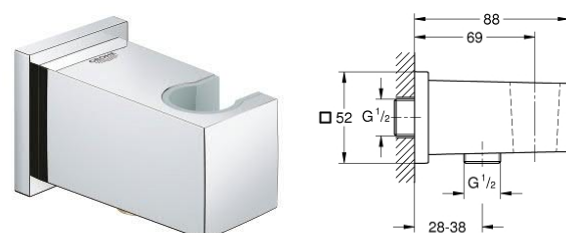

26 370 000
Euphoria Cube Shower outlet elbow, 1/2