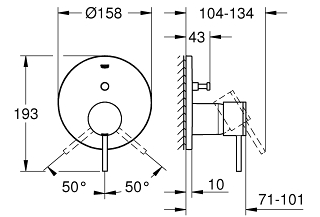

24 066 003 **24 066 DC3** **24 066 AL3**
Single-lever mixer with 2-way diverter