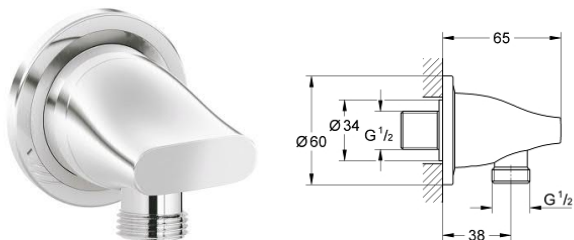

Shower Accessories

27 190 000
Veris Shower Outlet Elbow