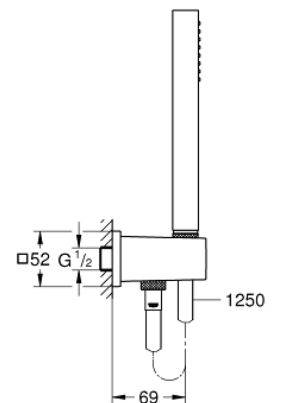

26 405 000
Euphoria Cube Stick Wall holder set 1 spray