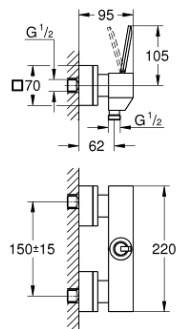

Eurocube Joy

23 657 000
Basin mixer 1/2
Size-M

23 661 000
Basin mixer 1/2
Size-L

23 665 000
Single-lever shower mixer 1/2

23 666 000
Single-lever bath/shower mixer 1/2

19 997 000
2-hole basin mixer
Size-M

Eurocube