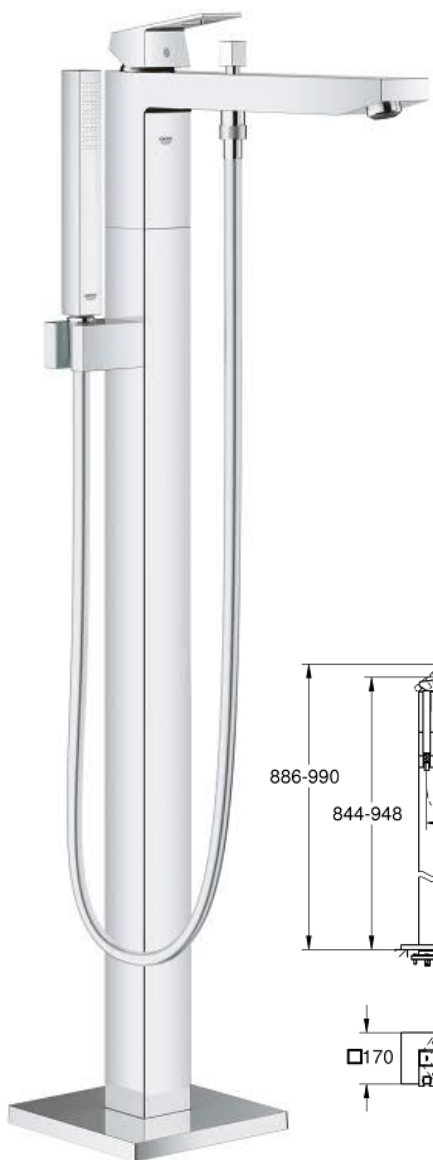

Head shower 1 spray

27 982 003  27 982 IG0  27 982 AL3 

Shower ceiling arm 292 mm

- 23 318 000
- 23 318 DA0
- 23 318 A00
- 23 318 IG0
- 23 318 GL0
- 23 318 AL0

Single-lever bath mixer 1/2", floor mounted

- 26 038 000
- 26 038 IG0

Eurocube Joy

23 657 000
Basin mixer 1/2
Size-M

23 661 000
Basin mixer 1/2
Size-L

23 665 000
Single-lever shower mixer 1/2

23 666 000
Single-lever bath/shower mixer 1/2

19 997 000
2-hole basin mixer
Size-M

Eurocube

19 997 000
2-hole basin mixer
Size-M

23 135 000
Single-lever basin mixer 1/2
L-Size

23 406 000
Basin mixer 1/2
Size-XL

19 895 000
2-hole basin mixer
Size-S

23 145 000
Single-lever shower mixer 1/2

23 140 000
Single-lever bath/shower mixer 1/2

24 061 000
Single-lever shower mixer trim

24 062 000
Single-lever mixer with -2way diverter

23 672 001
Single-lever bath mixer 1/2 floor mounted

24 094 000
Single-lever mixer with -3way diverter

24 155 000
Thermostatic bath tub mixer for 2 outlets with integrated shut off/diverter valve