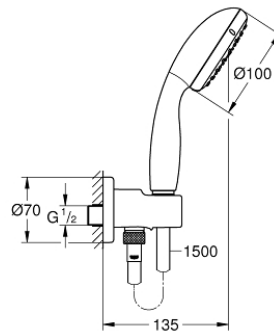

26 406 001

Tempesta 100 Wall holder set 2 sprays