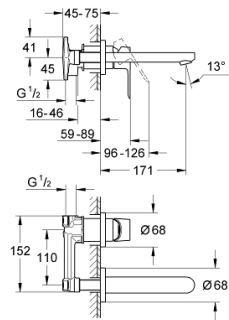

24 040 000
Single-Lever bath/shower Mixer

BauLoop

23 762 000
Basin mixer 1/2
M-Size

23 764 000
Basin mixer 1/2
XL-Size

20 289 000
2-hole basin mixer

33 569 002
Single-lever shower mixer 1/2

29 042 000
Single-lever shower mixer