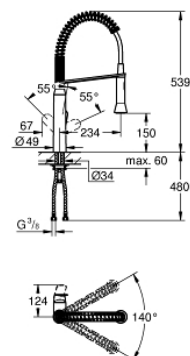

31 379 000
K7 Single-lever sink mixer 1/2

31 379 DC2 ●