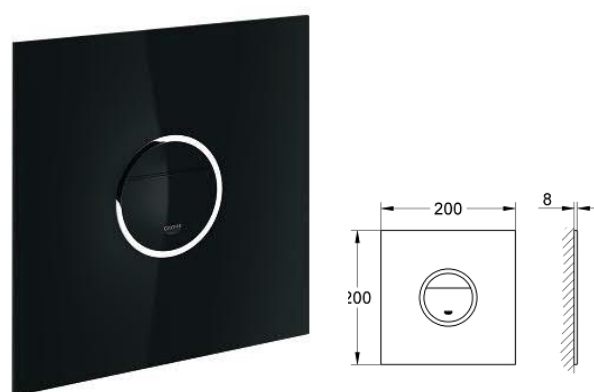

Nova Cosmopolitan S Flush plate

38 915 KS0	38 915 LS0

GROHE Ondus Digitecture Light Flush plate