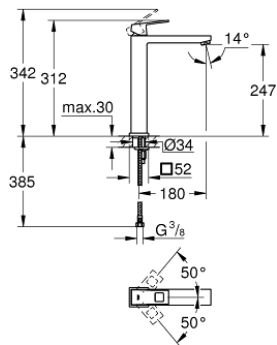

23 406 000
Basin mixer 1/2
Size-XL