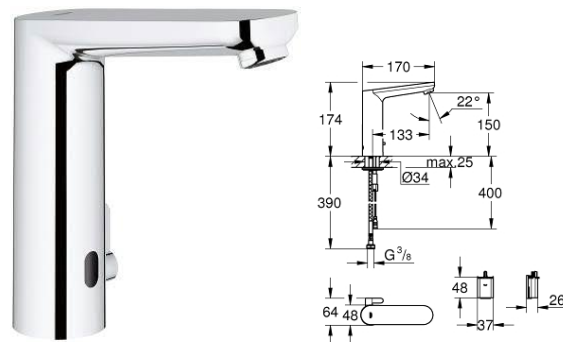

36 441 000
Eurocube E Infra-red electronic basin mixer 1/2
with mixing device and adjustable temperature limiter

36 422 000

Eurosmart Cosmopolitan E Infra-red electronic basin mixer 1/2 Size-L with mixing device and adjustable temperature limiter