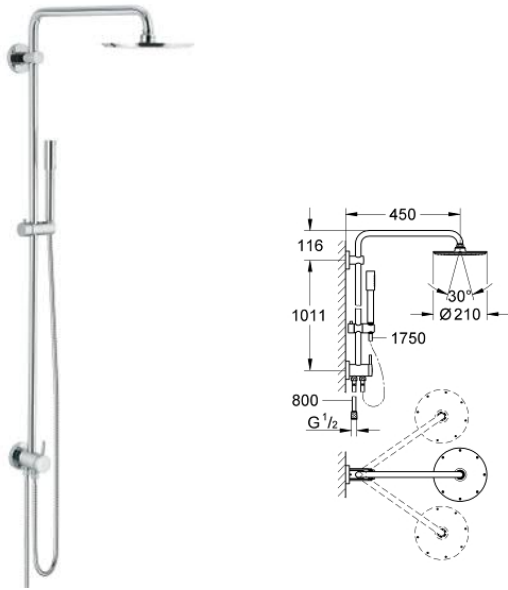

Rainshower

27 058 000
RAINSHOWER SYSTEM 210
Shower system with diverter for wall mounting