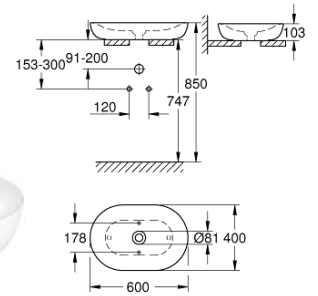

39 608 00H

Essence Vessel basin 60