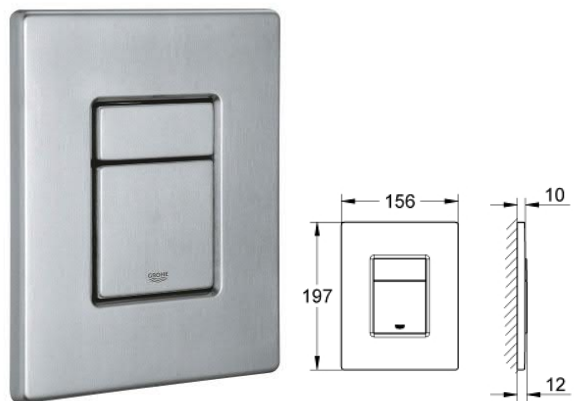

38 732 SD0
Skate Cosmopolitan Wall plate, stainless steel