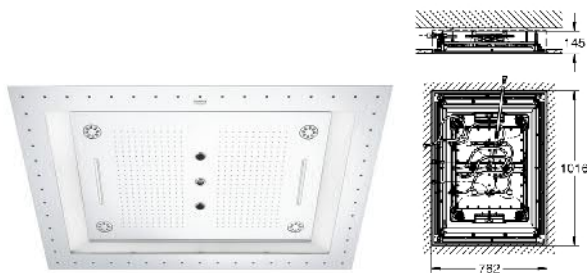

26 373 001
Rainshower F-Series 40
AquaSymphony Ceiling shower 6+ sprays with light