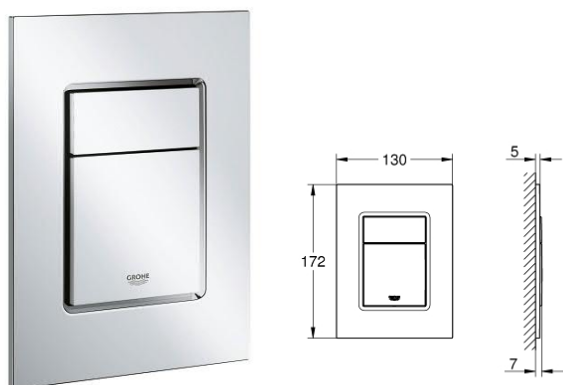

Shower Accessories

37 535 000	37 535 P00	37 535 SH0
37 535 DCO	37 535 ***	
BE	GL	DA
EN	GN	DL
		A0
		AL