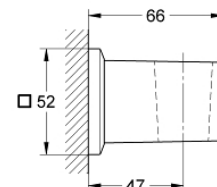

27 706 000
Allure Brilliant Wall Hand shower holder