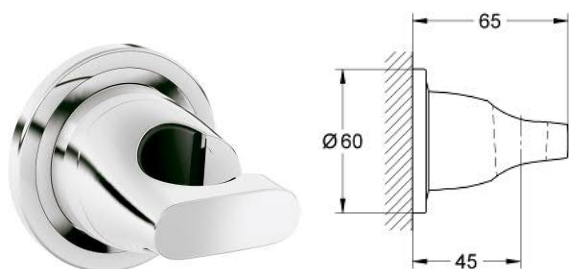

27 803 10E

Tempesta 100 Wall holder set 2 sprays

26 406 001

Tempesta 100 Wall holder set 2 sprays

Shower Accessories

Shower Accessories

27 055 000
Rainshower Wall hand Shower holder

27 595 000
Tempesta Wall hand Shower holder