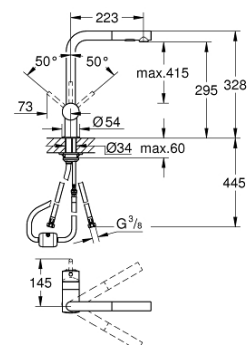

30 274 000
Minta Single-lever sink mixer 1/2

30 274 DC2 ●