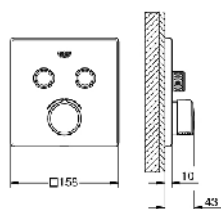

000 148 29
Concealed mixer
with 2 valves