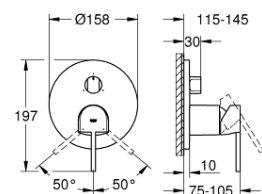

24 093 003
Single-lever mixer with 3-way diverter