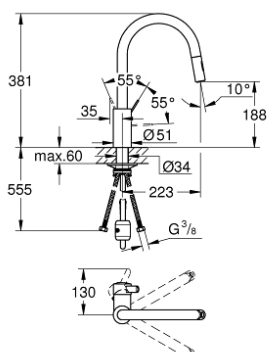

31 481 001
Eurosmart Cosmopolitan Single-lever sink mixer 1/2

31 481 DC2