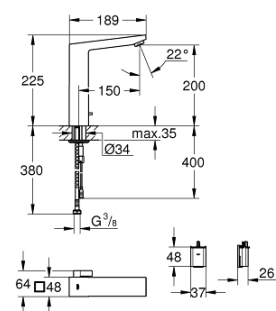

31 483 DC2

31 481 001
Eurosmart Cosmopolitan Single-lever sink mixer 1/2

31 481 DC2

36 445 000
Essence E Infra-red electronic basin mixer 1/2
with mixing device and adjustable temperature limiter

36 447 000
Essence E Infra-red electronic
wall basin tap without mixing device