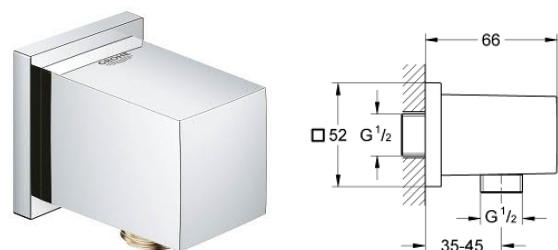

28 605 000
Relaxa Wall hand Shower holder

Shower Accessories

27 190 000
Veris Shower Outlet Elbow

27 057 000
Rainshower Shower outlet elbow, 1/2

27 076 000
Rainshower Shower outlet elbow

27 707 000
Allure Brilliant Shower outlet elbow, 1/2