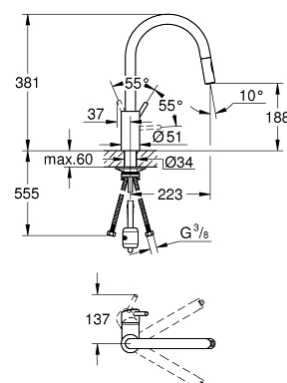

31 395 DC2 ●

30 215 001

Parkfield Single-lever sink mixer 1/2

30 215 DC2 ●

Single-lever

31 491 000
Concetto Single-lever sink mixer 1/2

31 491 DC2

31 483 002
Concetto Single-lever sink mixer 1/2