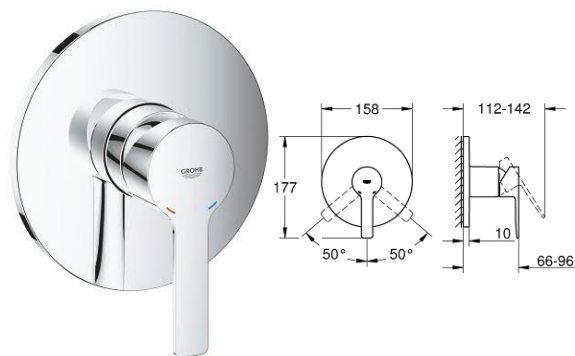

24 063 001 **24 063 DC1**
Single-lever shower mixer trim