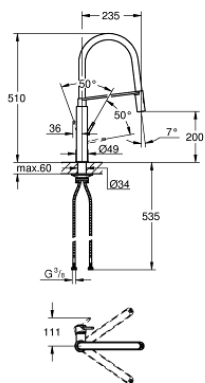

31 395 DC2 ●

30 215 001

Parkfield Single-lever sink mixer 1/2

30 215 DC2 ●

Single-lever

31 491 000
Concetto Single-lever sink mixer 1/2

31 491 DC2

31 483 002
Concetto Single-lever sink mixer 1/2