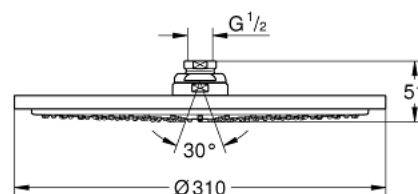

27 478 000
RAINSHOWER COSMOPOLITAN 310
Head shower 1 sprays