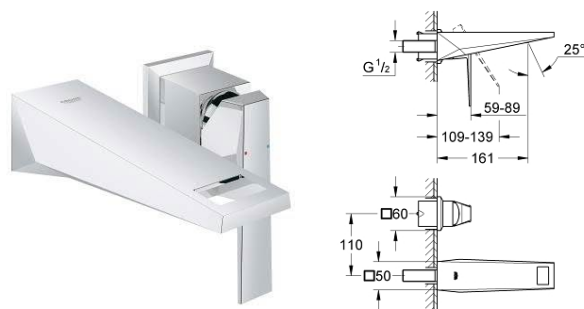

000 781 19
2-Hole basin mixer
Size-S