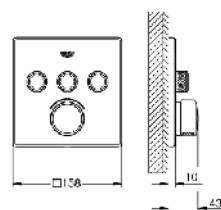

000 149 29
Concealed mixer
with 3 valves

000 146 29
Concealed mixer
with 3 valves

Allure Brilliant

GROHE

000 119 23
Single-lever bath mixer 1/2
floor mounted

000 029 23
Basin mixer 1/2
Size-M

000 109 23
Single-lever basin mixer 1/2
Size-L