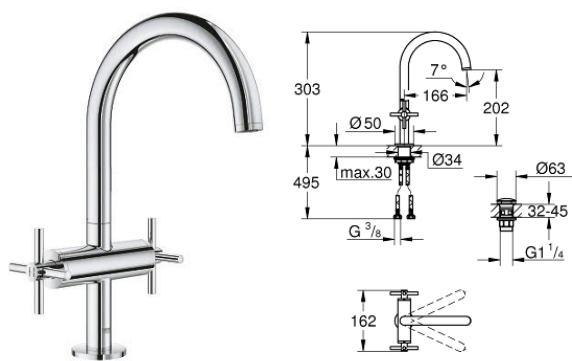

25 044 003 **25 044 DC3** **25 044 AL3**
Bath / shower mixer 1/2

21 019 003 **21 019 DC3** **21 019 AL3**

Basin mixer, 1/2
Size-L