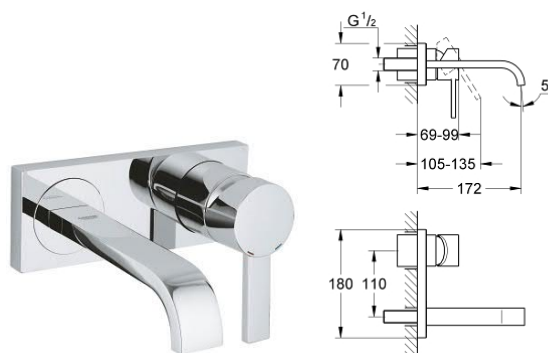

Single-lever basin mixer 1/2
Size-L

000 403 23

Basin mixer 1/2
Size-XL

000 757 32

Basin mixer 1/2
Size-M

000 070 24
Single-lever mixer with 2-way diverter

000 069 24
Single-lever shower mixer trim

002 754 32
Single-lever bath mixer 1/2
floor mounted