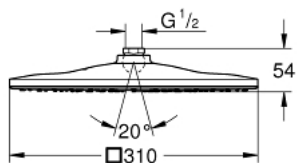

Head shower

26 568 000
RAINSHOWER MONO 310
Head shower 1 spray