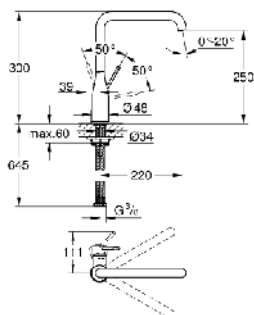

32 294 001

Zedar Single-lever sink mixer 1/2

32 294 DC2 ●

32 553 000

Zedar Single-lever sink mixer 1/2

32 553 DC2 ●

30 269 000 ●

30 269 DC0 ●