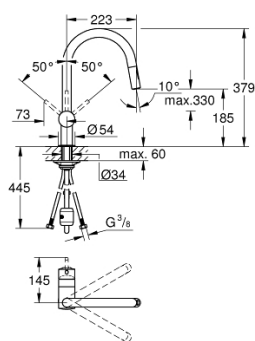

32 321 002
Minta Single-lever sink mixer 1/2

32 321 DC2 ●