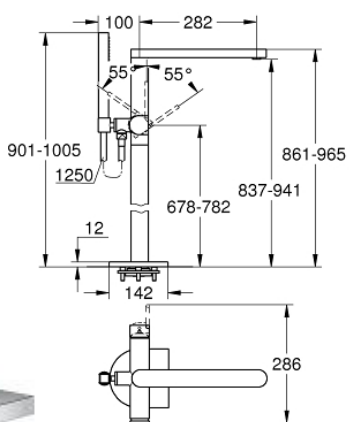

33 553 003
Single-lever bath mixer 1/2
floor mounted