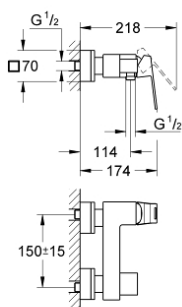

19 997 000
2-hole basin mixer
Size-M

23 135 000
Single-lever basin mixer 1/2
L-Size

23 406 000
Basin mixer 1/2
Size-XL

19 895 000
2-hole basin mixer
Size-S

23 145 000
Single-lever shower mixer 1/2

23 140 000
Single-lever bath/shower mixer 1/2