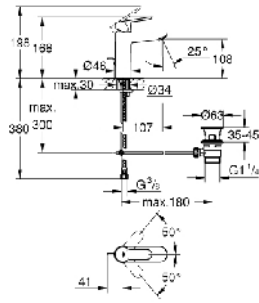

23 758 000
Basin mixer 1/2
M-Size