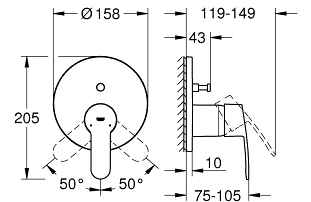

24 054 001
Single-lever mixer with 2-way diverter