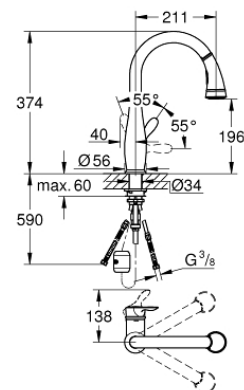

30 215 001

Parkfield Single-lever sink mixer 1/2

30 215 DC2 ●