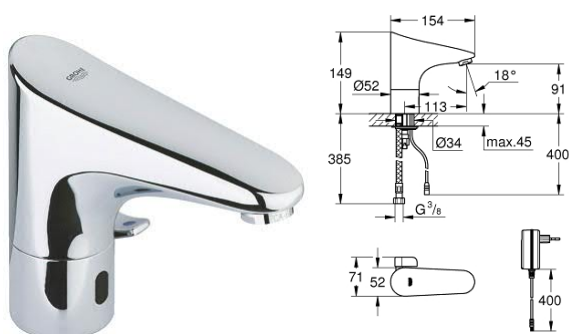

36 447 000
Essence E Infra-red electronic
wall basin tap without mixing device

36 015 001

Europlus E Infra-red electronic basin mixer 1/2 with mixing device and adjustable temperature limiter