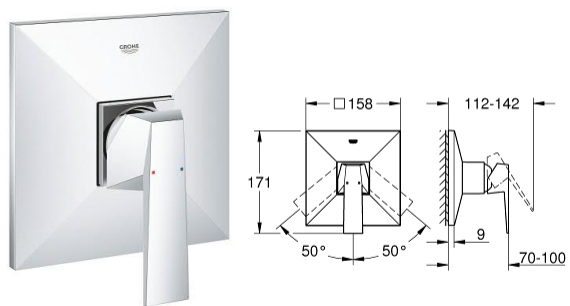

000 071 24
Single-lever shower mixer trim