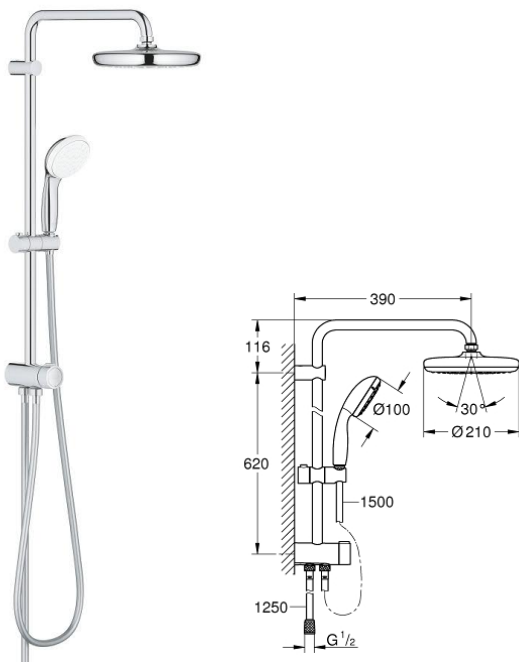

Thermostat for concealed installation with 3 valves

Rainshower

Rainshower

27 911 000
EUPHORIA POWER&SOUL SYSTEM 190
 Shower system with diverter for wall mounting

27 696 000
EUPHORIA CUBE SYSTEM
 Shower system with diverter for wall mounting