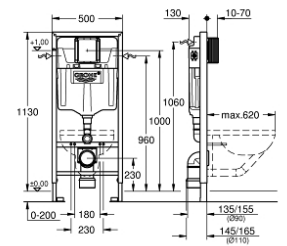

39 427 000
Bau Ceramic Wall hung WC

39 439 000
Bau Ceramic Urinal

Rapid SL

Rapid SL

38 863 000
Flushing Cistern for WC 80 mm

38 661 000
WC concealed cistern

38 994 000
Rapid SL Element for WC with flushing cistern 80 mm
1.13 m installation height