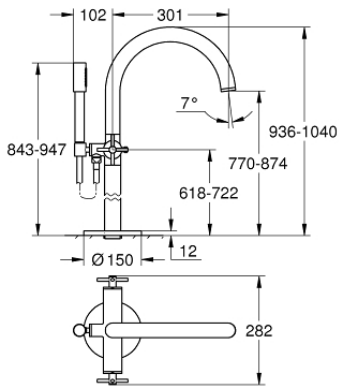

000 309 19
2-hole basin mixer
S-Size

000 826 32
Single-lever bath/shower mixer 1/2

Atrio

32 042 003 32 042 DC3 32 042 AL3

Single-lever basin mixer 1/2
Size-L

32 647 003 32 647 DC3 32 647 AL3

Basin mixer 1/2
Size-XL

192 87 003 87 192 DC3 87 192 AL3

Two-hole basin mixer joystick

32 650 003 32 650 DC3 32 650 AL3

Single-lever shower mixer 1/2

32 652 003 32 652 DC3 32 652 AL3

Single-lever bath/shower mixer 1/2

32 653 003 **32 653 DC3** **32 653 AL3**
Single-lever bath mixer, floor mounted