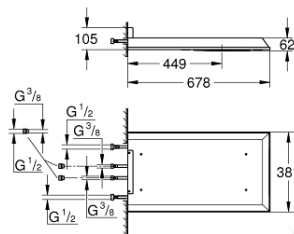

27 938 001
RAINSHOWER F-SERIES 15
Head shower 3 sprays