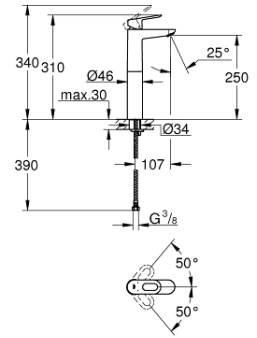

23 764 000
Basin mixer 1/2
XL-Size