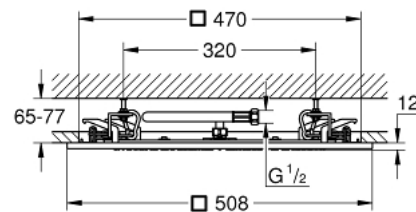

33 577 003
RAINSHOWER F-SERIES 20
Ceiling shower 1 spray