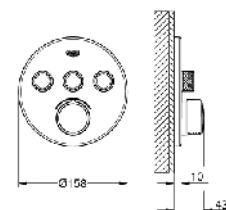

000 149 29
Concealed mixer
with 3 valves

000 146 29
Concealed mixer
with 3 valves

Allure Brilliant

GROHE

000 119 23
Single-lever bath mixer 1/2
floor mounted

000 029 23
Basin mixer 1/2
Size-M

000 109 23
Single-lever basin mixer 1/2
Size-L