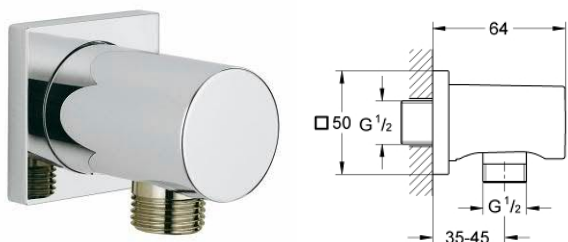

28 605 000
Relaxa Wall hand Shower holder

Shower Accessories

27 190 000
Veris Shower Outlet Elbow

27 057 000
Rainshower Shower outlet elbow, 1/2

27 076 000
Rainshower Shower outlet elbow

27 707 000
Allure Brilliant Shower outlet elbow, 1/2