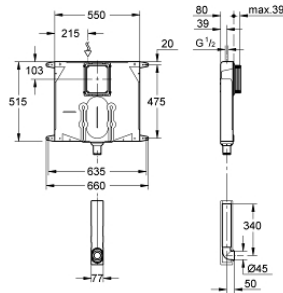

39 427 000
Bau Ceramic Wall hung WC

39 439 000
Bau Ceramic Urinal

Rapid SL

Rapid SL

38 863 000
Flushing Cistern for WC 80 mm

38 661 000
WC concealed cistern

38 994 000
Rapid SL Element for WC with flushing cistern 80 mm
1.13 m installation height