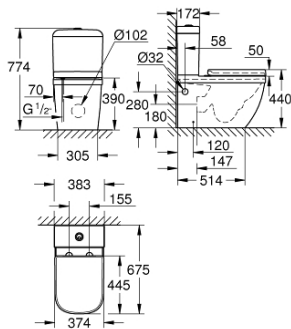

Essence Wall hung WC

39 476 00H

Cube Ceramic Counter top basin 80

39 481 00H

Cube Ceramic Vessel basin 50

39 245 00H
Cube Ceramic Wall hung WC

39 554 000
Euro Ceramic Wall hung WC set

39 462 000
Euro Ceramic Bundle close coupled WC