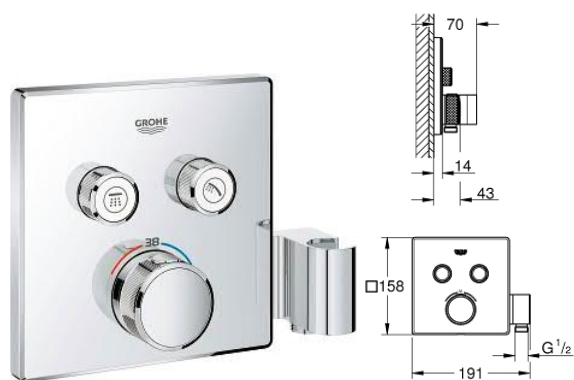

29 125 000
Thermostat for concealed installation with 2 valves and integrated shower holder