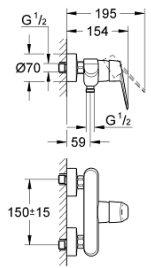

Single-lever shower mixer trim

Eurodisc Cosmopolitan

Eurodisc Cosmopolitan

23 449 002
Basin mixer 1/2
M-Size

23 432 000
Basin mixer 1/2
XL-Size

19 573 002
2-hole basin mixer
M-Size

33 569 002
Single-lever shower mixer 1/2