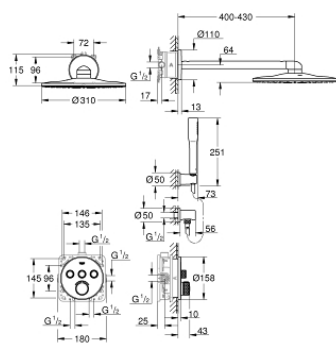

Smart Control Mixer

000 709 34
Perfect shower set