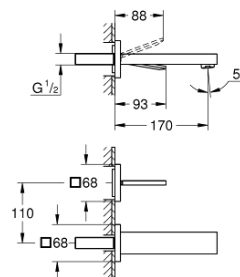

Eurocube Joy

23 657 000
Basin mixer 1/2
Size-M

23 661 000
Basin mixer 1/2
Size-L

23 665 000
Single-lever shower mixer 1/2

23 666 000
Single-lever bath/shower mixer 1/2

19 997 000
2-hole basin mixer
Size-M

Eurocube