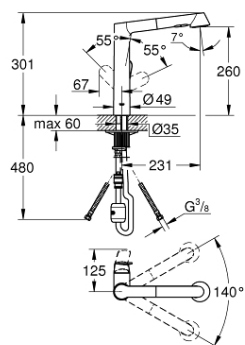

32 176 000
K7 Single-lever sink mixer 1/2

32 176 DC2 ●