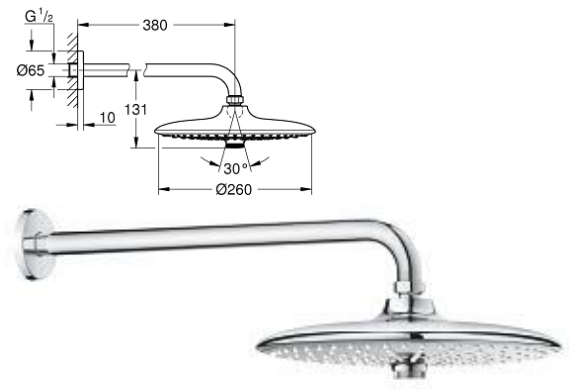

24 059 003
EUPHORIA 260
Head shower set 380 mm, 3 sprays