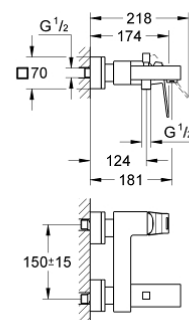

19 997 000
2-hole basin mixer
Size-M

23 135 000
Single-lever basin mixer 1/2
L-Size

23 406 000
Basin mixer 1/2
Size-XL

19 895 000
2-hole basin mixer
Size-S

23 145 000
Single-lever shower mixer 1/2

23 140 000
Single-lever bath/shower mixer 1/2