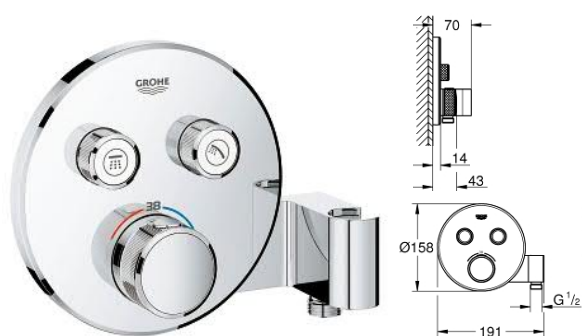

29 120 000	29 120 DC0	29 120 ***
BE	GL	DA
EN	GN	DL
		A0
		AL

Thermostat for concealed installation with 2 valves and integrated shower holder