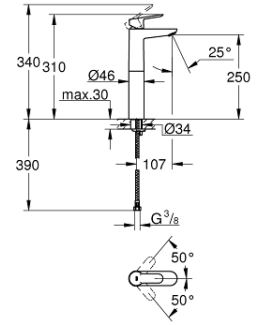

23 761 000
Basin mixer 1/2
XL-Size