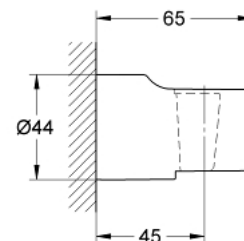

28 622 000
Relaxa Wall hand Shower holder