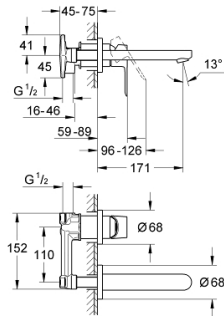

24 043 002
Single-lever mixer with 2-way diverter

BauEdge

23 758 000
Basin mixer 1/2
M-Size

23 761 000
Basin mixer 1/2
XL-Size

20 474 000
2-hole basin mixer

23 333 000
Single-lever shower mixer 1/2

23 605 000
Single-Lever bath/shower Mixer