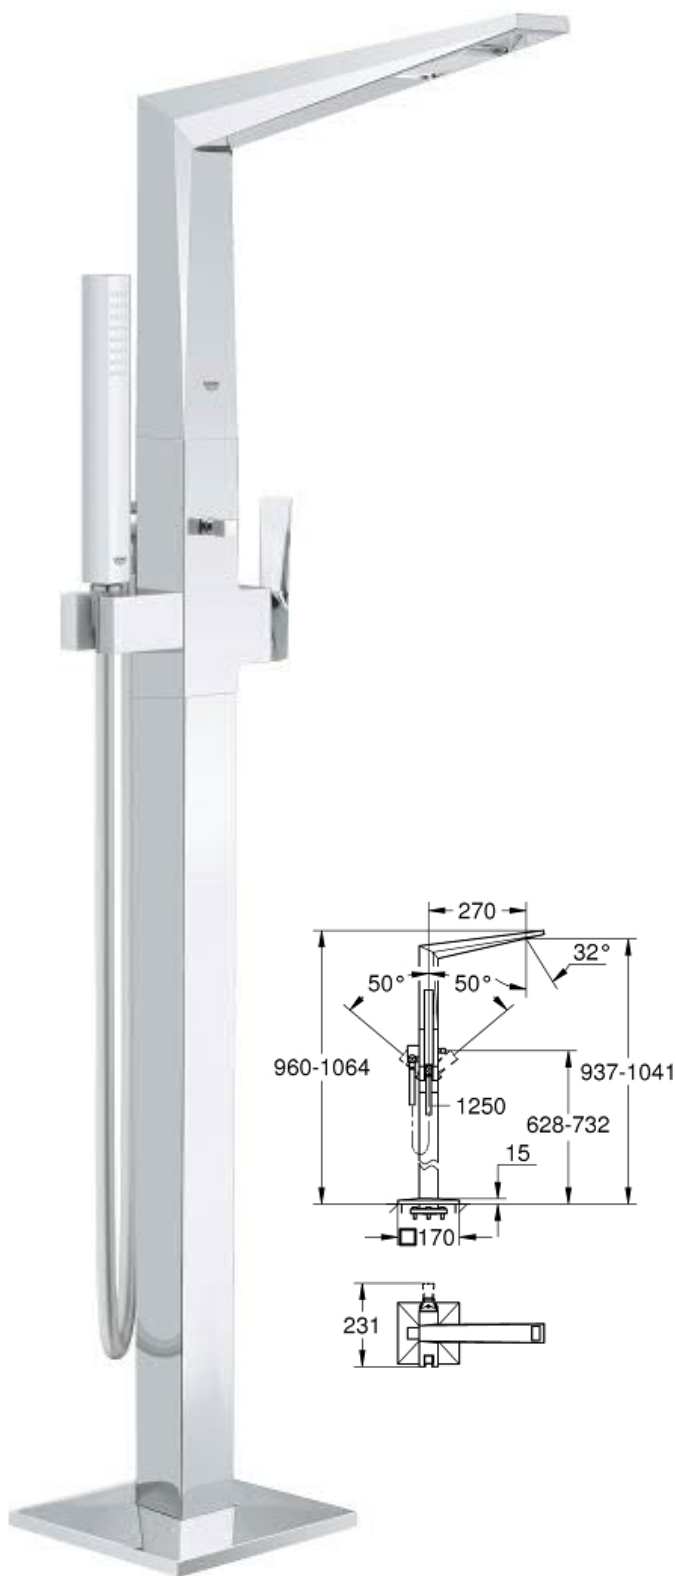

Smart Control Mixer

000 709 34
Perfect shower set

000 147 29
Concealed mixer
with one valve

000 144 29
Concealed mixer
with one valve

000 148 29
Concealed mixer
with 2 valves

000 145 29
Concealed mixer
with 2 valves

000 149 29
Concealed mixer
with 3 valves

000 146 29
Concealed mixer
with 3 valves

Allure Brilliant

GROHE

000 119 23
Single-lever bath mixer 1/2
floor mounted

000 029 23
Basin mixer 1/2
Size-M

000 109 23
Single-lever basin mixer 1/2
Size-L

000 114 23
Basin mixer 1/2
Size-XL

000 099 24
Single-lever mixer
with -3way diverter

000 781 19
2-Hole basin mixer
Size-S

000 071 24
Single-lever shower mixer trim

000 072 24
Single-lever mixer
with 2-way diverter

Single-lever basin mixer 1/2
Size-L

000 403 23

Basin mixer 1/2
Size-XL

000 757 32

Basin mixer 1/2
Size-M

000 070 24
Single-lever mixer with 2-way diverter

000 069 24
Single-lever shower mixer trim

002 754 32
Single-lever bath mixer 1/2
floor mounted