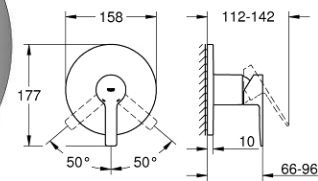

24 063 001 **24 063 DC1**
Single-lever shower mixer trim