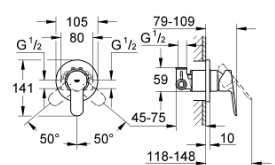

24 043 002
Single-lever mixer with 2-way diverter

BauEdge

23 758 000
Basin mixer 1/2
M-Size

23 761 000
Basin mixer 1/2
XL-Size

20 474 000
2-hole basin mixer

23 333 000
Single-lever shower mixer 1/2

23 605 000
Single-Lever bath/shower Mixer