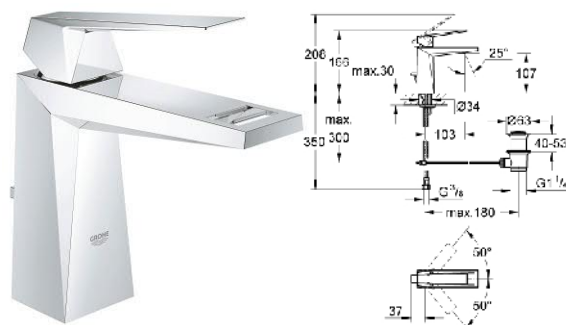

000 149 29
Concealed mixer
with 3 valves

000 146 29
Concealed mixer
with 3 valves

Allure Brilliant

GROHE

000 119 23
Single-lever bath mixer 1/2
floor mounted

000 029 23
Basin mixer 1/2
Size-M

000 109 23
Single-lever basin mixer 1/2
Size-L