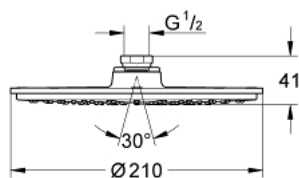

28 368 000
RAINSHOWER COSMOPOLITAN 210
Head shower 1 spray