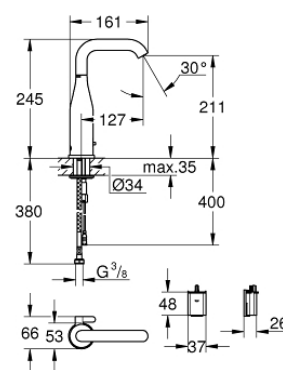

36 445 000
Essence E Infra-red electronic basin mixer 1/2
with mixing device and adjustable temperature limiter