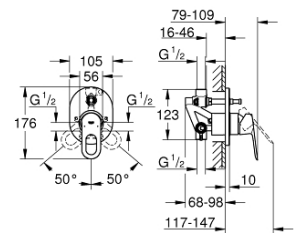

24 040 000
Single-Lever bath/shower Mixer

BauLoop

23 762 000
Basin mixer 1/2
M-Size

23 764 000
Basin mixer 1/2
XL-Size

20 289 000
2-hole basin mixer

33 569 002
Single-lever shower mixer 1/2

29 042 000
Single-lever shower mixer