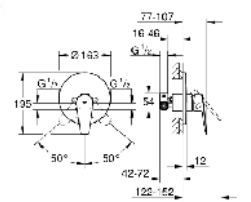

29 078 001

BauEdge Single-lever shower mixer 1/2