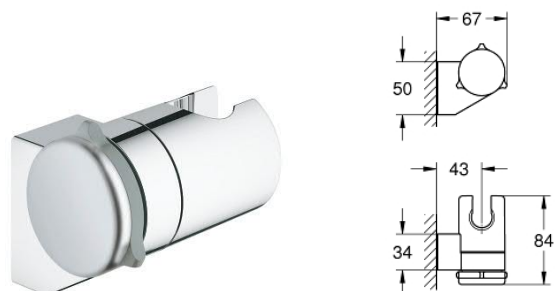

27 803 10E

Tempesta 100 Wall holder set 2 sprays

26 406 001

Tempesta 100 Wall holder set 2 sprays

Shower Accessories

Shower Accessories

27 055 000
Rainshower Wall hand Shower holder

27 595 000
Tempesta Wall hand Shower holder