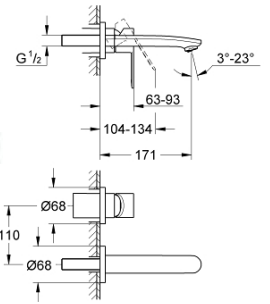

24 053 001
Single-lever shower mixer trim

24 054 001
Single-lever mixer with 2-way diverter

Eurostyle Cosmopolitan

Eurostyle Cosmopolitan

33 552 20E
Basin mixer 1/2
S-Size

19 571 002
2-hole basin mixer
S-Size