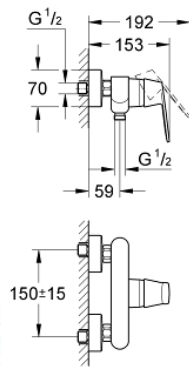

24 047 003 — **24 047 LS3**
Single-lever mixer with 2-way diverter

Eurosmart Cosmopolitan

32 612 003
Basin mixer 1/2
M-Size

19 381 000
2-hole basin mixer
S-Size

32 837 000
Single-lever shower mixer 1/2

32 831 000
Single-lever bath/shower mixer 1/2