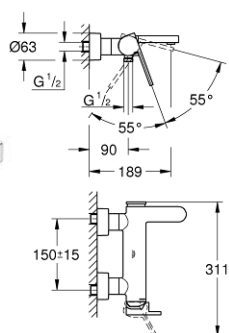

33 553 003

Single-lever bath/shower mixer 1/2