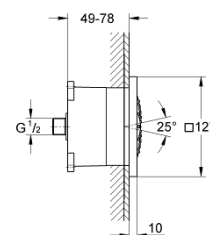

27 251 000
RAINSHOWER F-SERIES 5
Side shower 1 spray