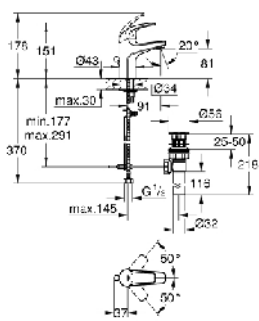

32 805 000
Single-lever basin mixer