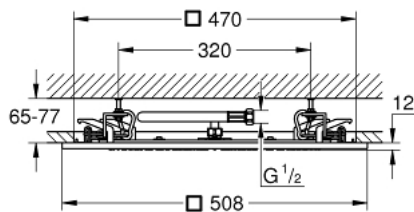

Head shower

27 286 000
RAINSHOWER F-SERIES 20
Ceiling shower 1 spray