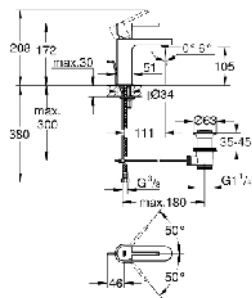

32 612 003

Basin mixer 1/2
Size-S