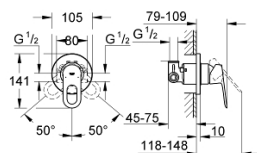

24 040 000
Single-Lever bath/shower Mixer

BauLoop

23 762 000
Basin mixer 1/2
M-Size

23 764 000
Basin mixer 1/2
XL-Size

20 289 000
2-hole basin mixer

33 569 002
Single-lever shower mixer 1/2

29 042 000
Single-lever shower mixer