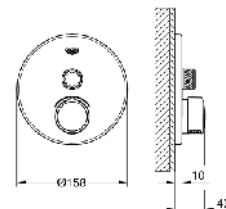

000 144 29
Concealed mixer
with one valve