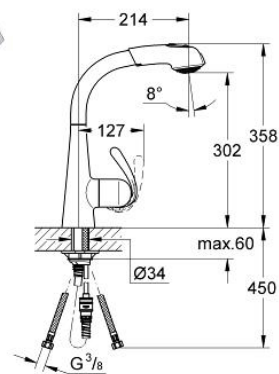

32 553 000

Zedar Single-lever sink mixer 1/2

32 553 DC2 ●