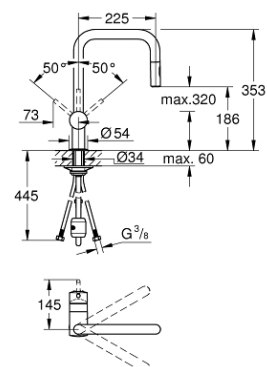

32 176 DC2 ●

30 274 000
Minta Single-lever sink mixer 1/2

30 274 DC2 ●

32 321 002
Minta Single-lever sink mixer 1/2

32 321 DC2 ●

32 322 002
Minta Single-lever sink mixer 1/2

32 322 DC2 ●

Single-lever