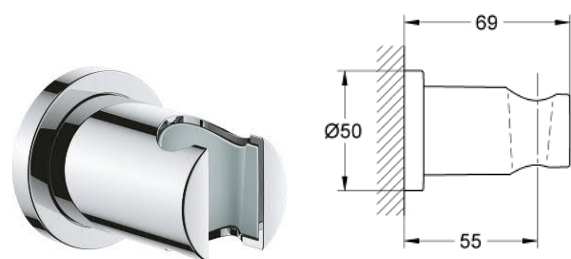

27 074 000   **29 118 DC0**   **29 118 *****
Rainshower Wall hand Shower holder