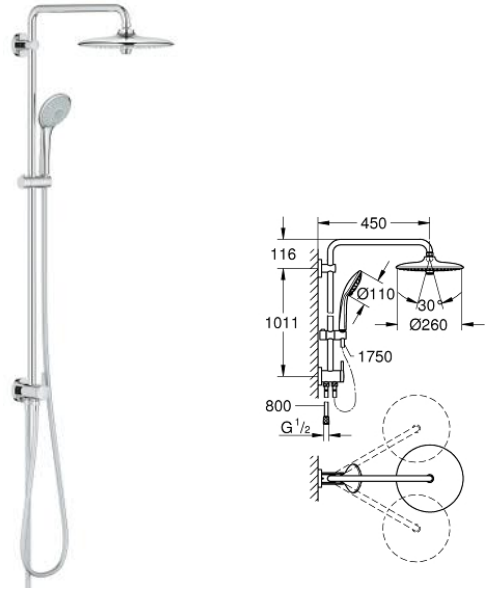

26 381 001
TEMPESTA SYSTEM 210
 Flex shower system with diverter for wall mounting

27 389 002
TEMPESTA SYSTEM 200
 Shower system with diverter for wall mounting

Rainshower

27 058 000
RAINSHOWER SYSTEM 210
 Shower system with diverter for wall mounting