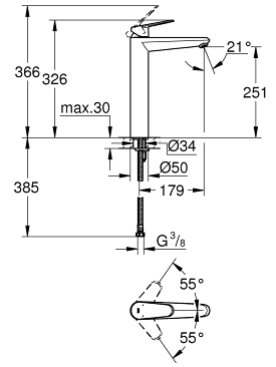

Single-lever shower mixer trim

Eurodisc Cosmopolitan

Eurodisc Cosmopolitan

23 449 002
Basin mixer 1/2
M-Size

23 432 000
Basin mixer 1/2
XL-Size

19 573 002
2-hole basin mixer
M-Size

33 569 002
Single-lever shower mixer 1/2