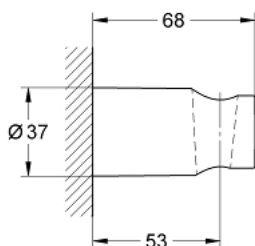

27 594 000
Tempesta Cosmopolitan Wall hand Shower holder