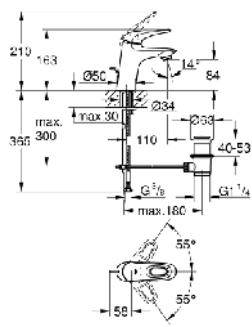

19 573 002
2-hole basin mixer
M-Size

33 591 002
Single-lever bath/shower mixer 1/2

24 051 002
Single-lever shower mixer trim

24 054 001
Single-lever mixer with 2-way diverter

Eurostyle

33 558 003
Basin mixer 1/2
S-Size