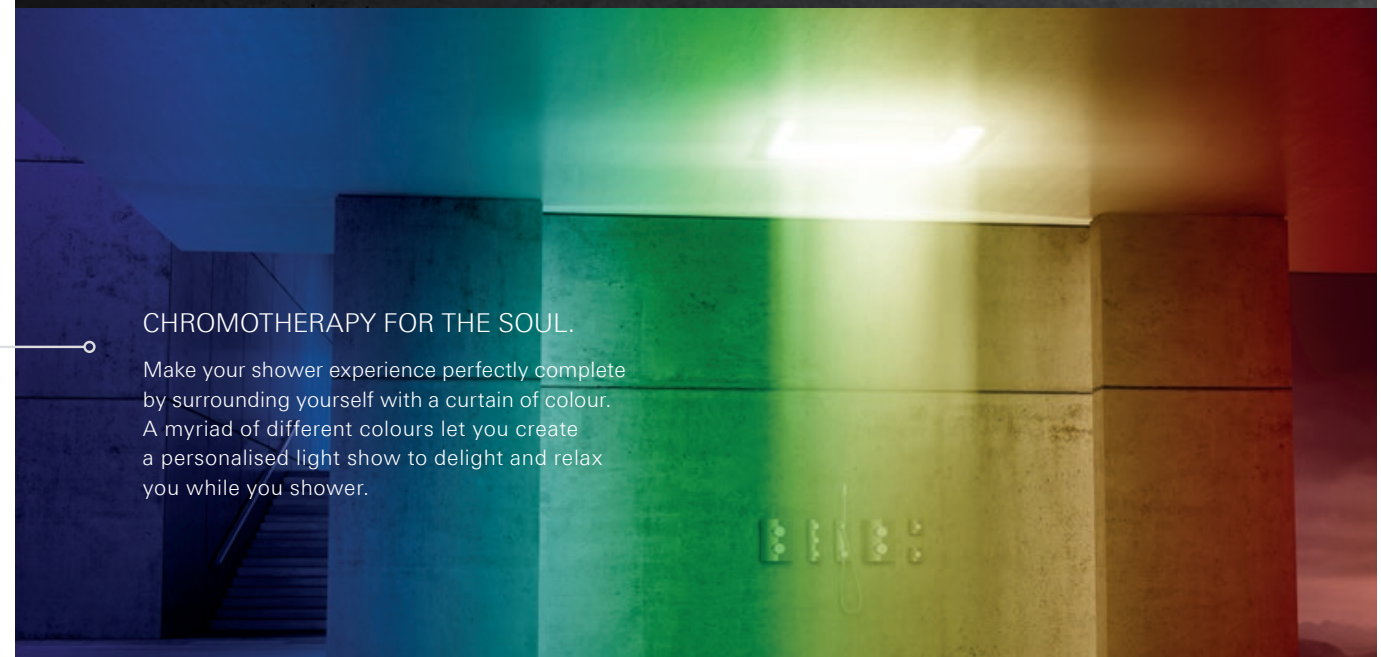

CHROMOTHERAPY FOR THE SOUL.

Make your shower experience perfectly complete by surrounding yourself with a curtain of colour. A myriad of different colours let you create a personalised light show to delight and relax you while you shower.