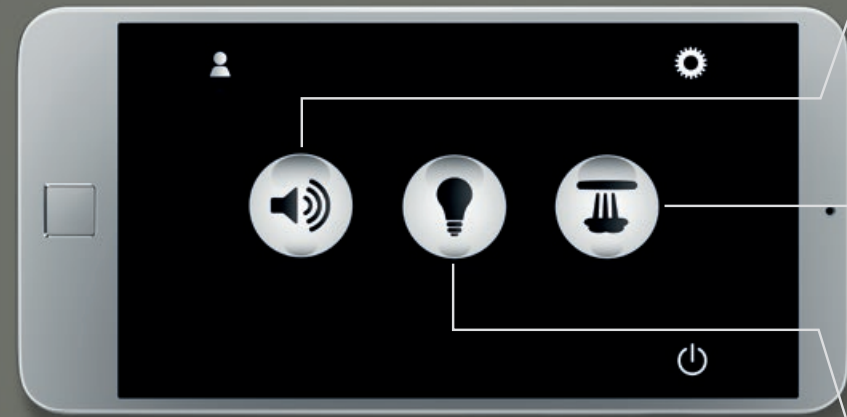

Rain Sprays

AquaCurtain

Waterfall XL Sprays

Drizzle Sprays

Pure Spray

Bokoma Sprays

INGENIOUS: A TOTAL WATER EXPERIENCE AT YOUR FINGERTIPS.

Compose your own water music. With AquaSymphony you can create your perfect shower moment. The intelligent control system lets you select and adjust a different shower experience for every day, to be completely in tune with your wishes.

INTELLIGENT AND INTUITIVE.

One ingenious App to conduct a perfect ensemble. The F-digital Deluxe base unit box and an Apple or Android mobile device installed with the GROHE SPA App, allow for perfect control of light, sound and steam – as well as individual modules. Let the performance begin.