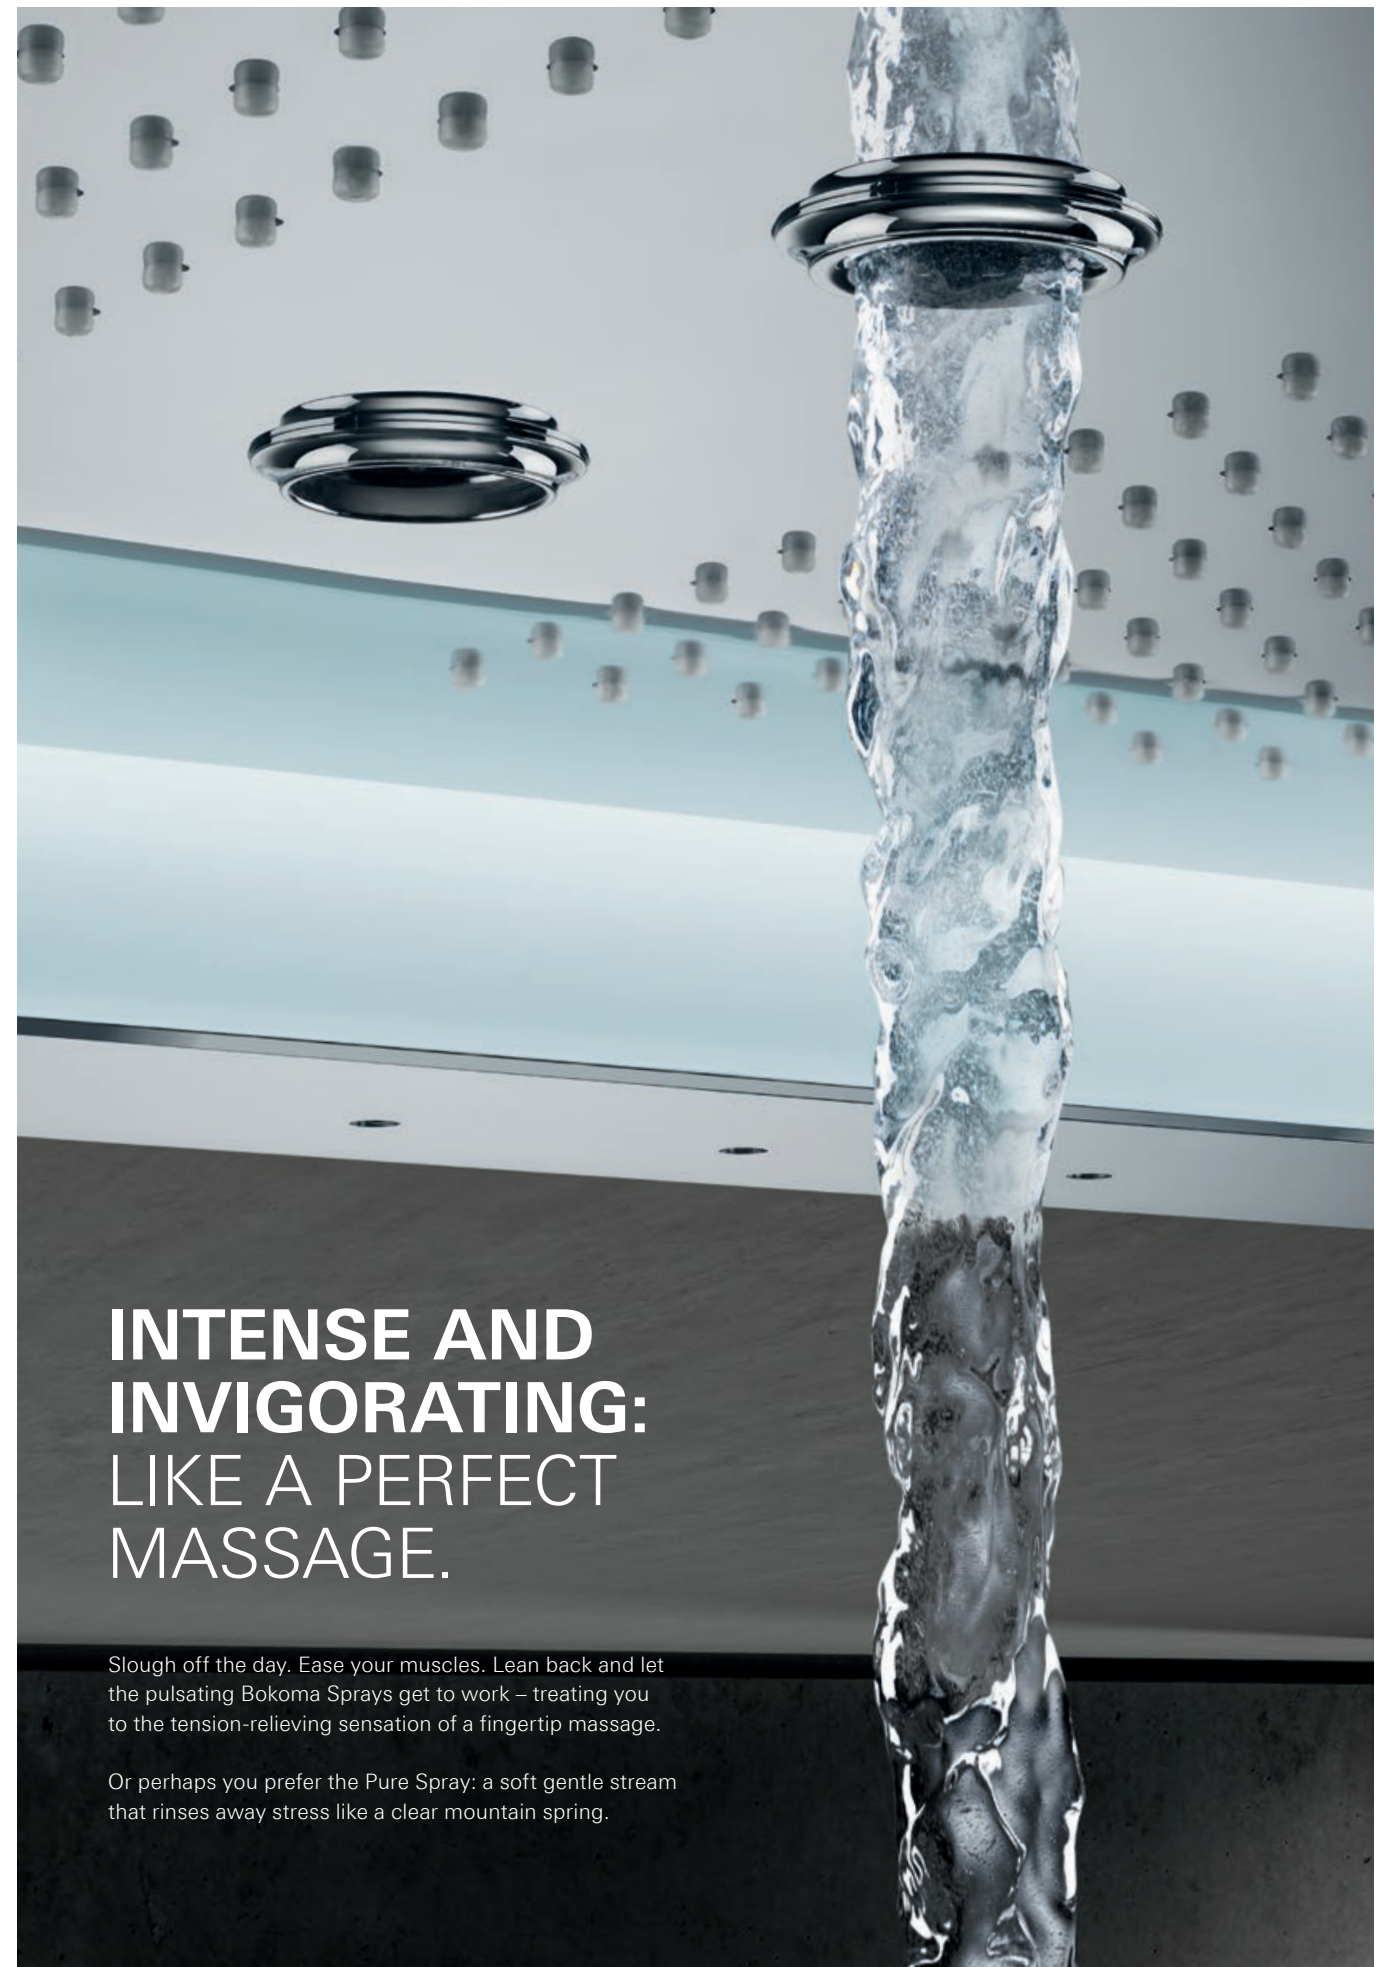

INTENSE AND INVIGORATING: LIKE A PERFECT MASSAGE.

Slough off the day. Ease your muscles. Lean back and let the pulsating Bokoma Sprays get to work – treating you to the tension-relieving sensation of a fingertip massage.

Or perhaps you prefer the Pure Spray: a soft gentle stream that rinses away stress like a clear mountain spring.