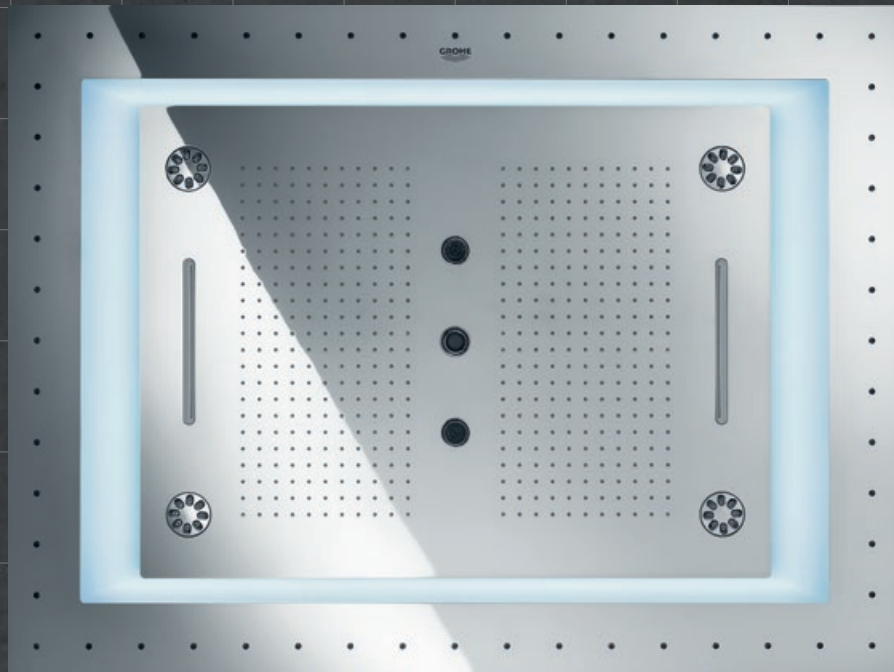

20" = 508 mm
Ceiling shower
with light

10" = 254 mm
Ceiling shower

5" = 127 mm
Steam module

5" = 127 mm
Side shower

5" = 127 mm
Sound module

5" = 127 mm
Light module

40" = 1016 mm
Ceiling shower
with light
AquaSymphony

INFINITE WELL-BEING: MADE TO ORDER FOR YOU.

If you can imagine your perfect shower experience, GROHE F-digital Deluxe can turn it into reality. Create your own personalised combination of features from our Rainshower F-Series range, including light and sound modules, shower heads and steam modules, to build a shower that perfectly matches your individual needs and preferences.