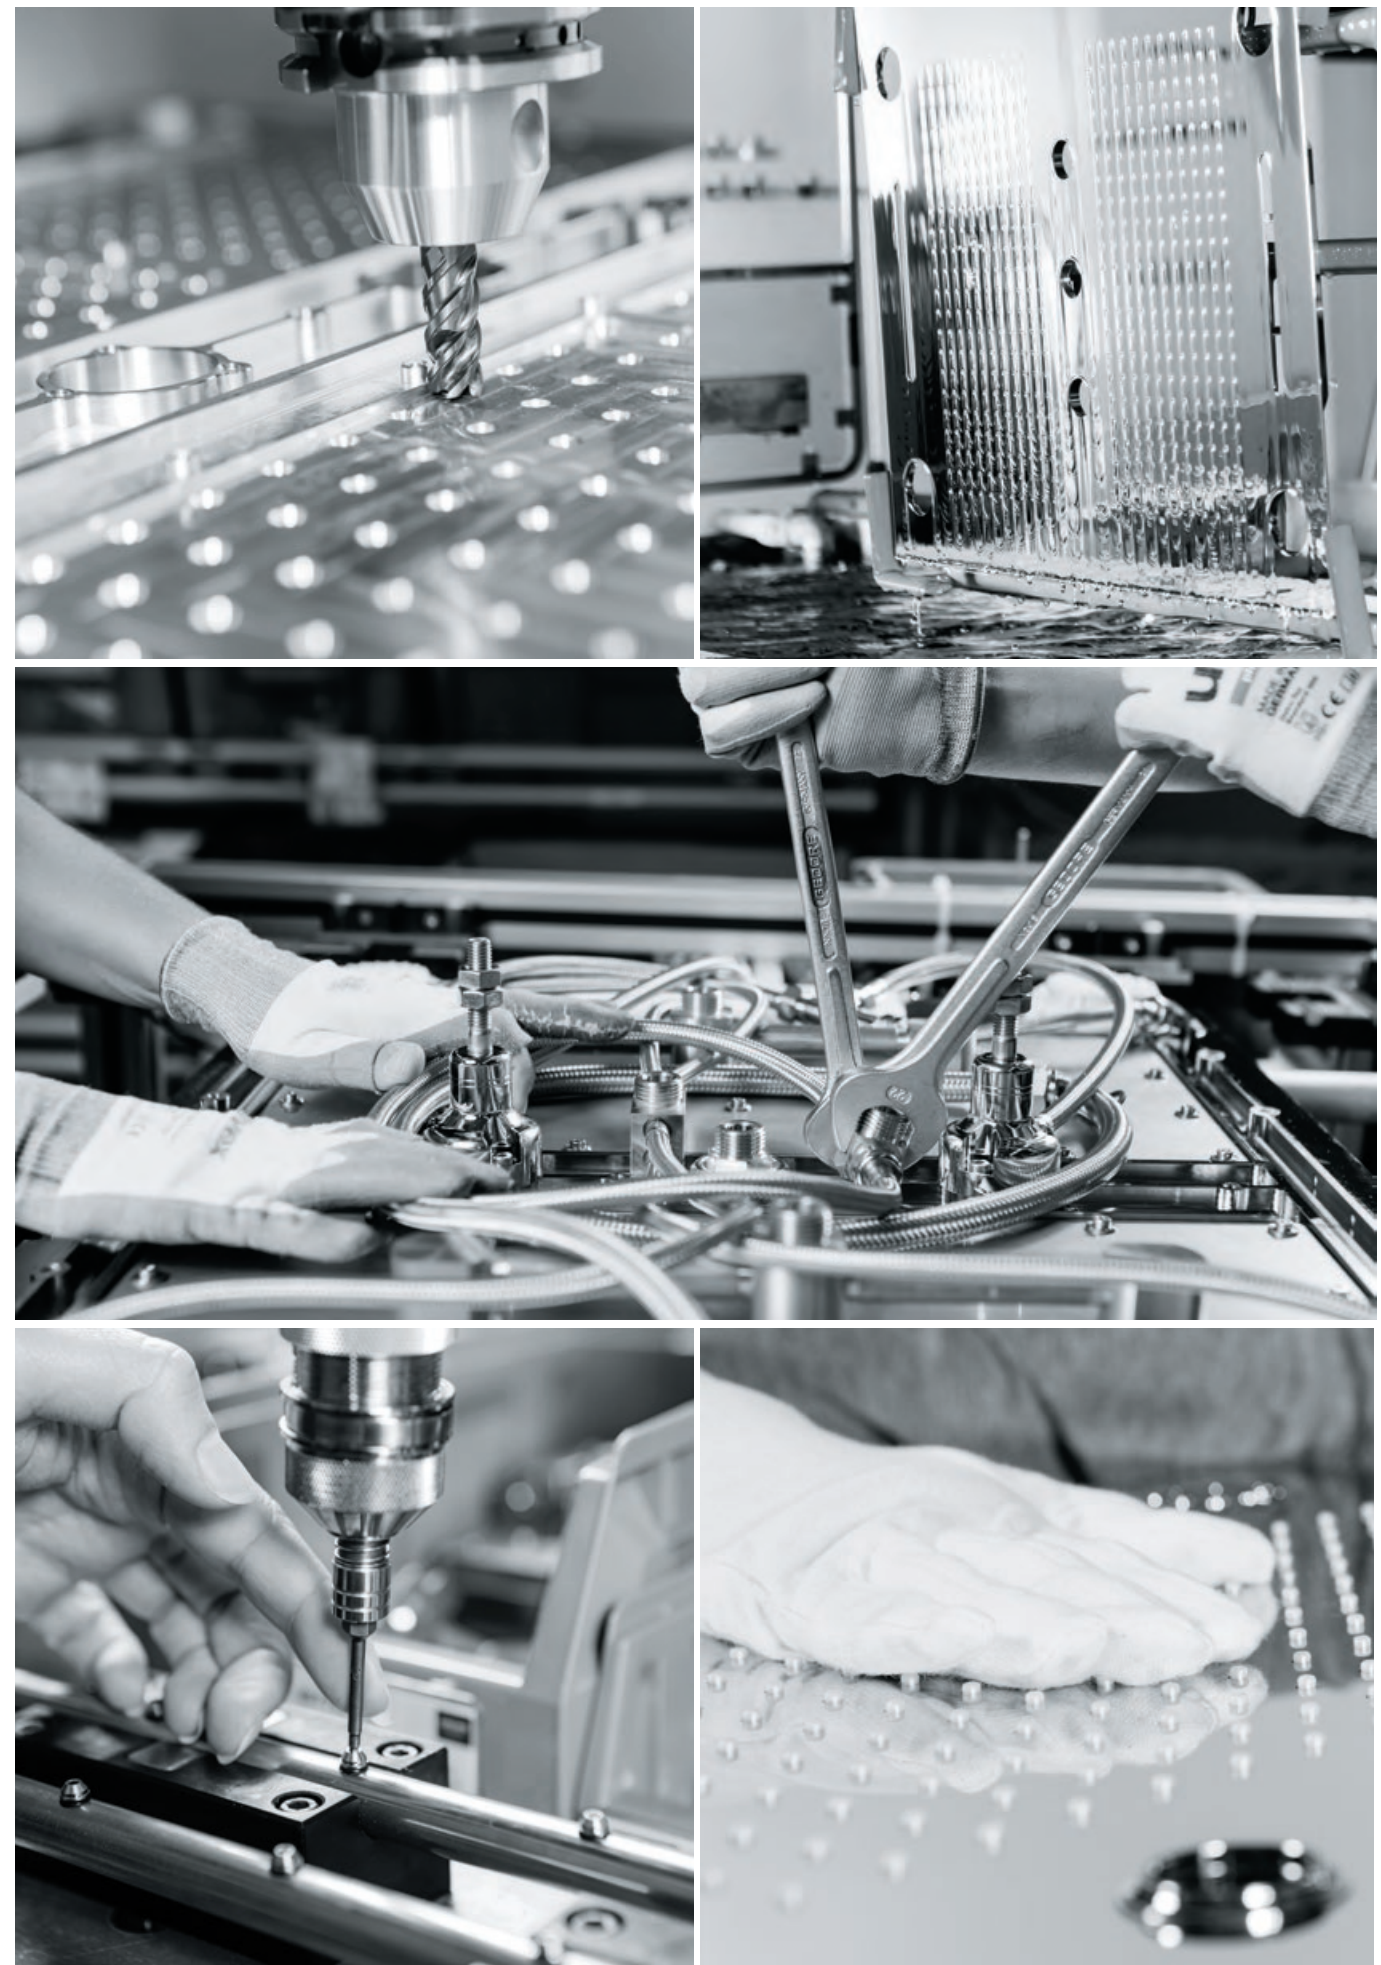

HANDCRAFTED BY GROHE. DESIGNED, ENGINEERED AND MANUFACTURED IN GERMANY.

GROHE has a long heritage of creating high-end showers – made in Lahr, Germany to the very highest of standards. AquaSymphony is the culmination of these many years of shower knowledge and expertise. When craftsmanship meets innovation a masterpiece is created. Each AquaSymphony is specially hand crafted to give you something beyond compare: Your own unique shower experience.