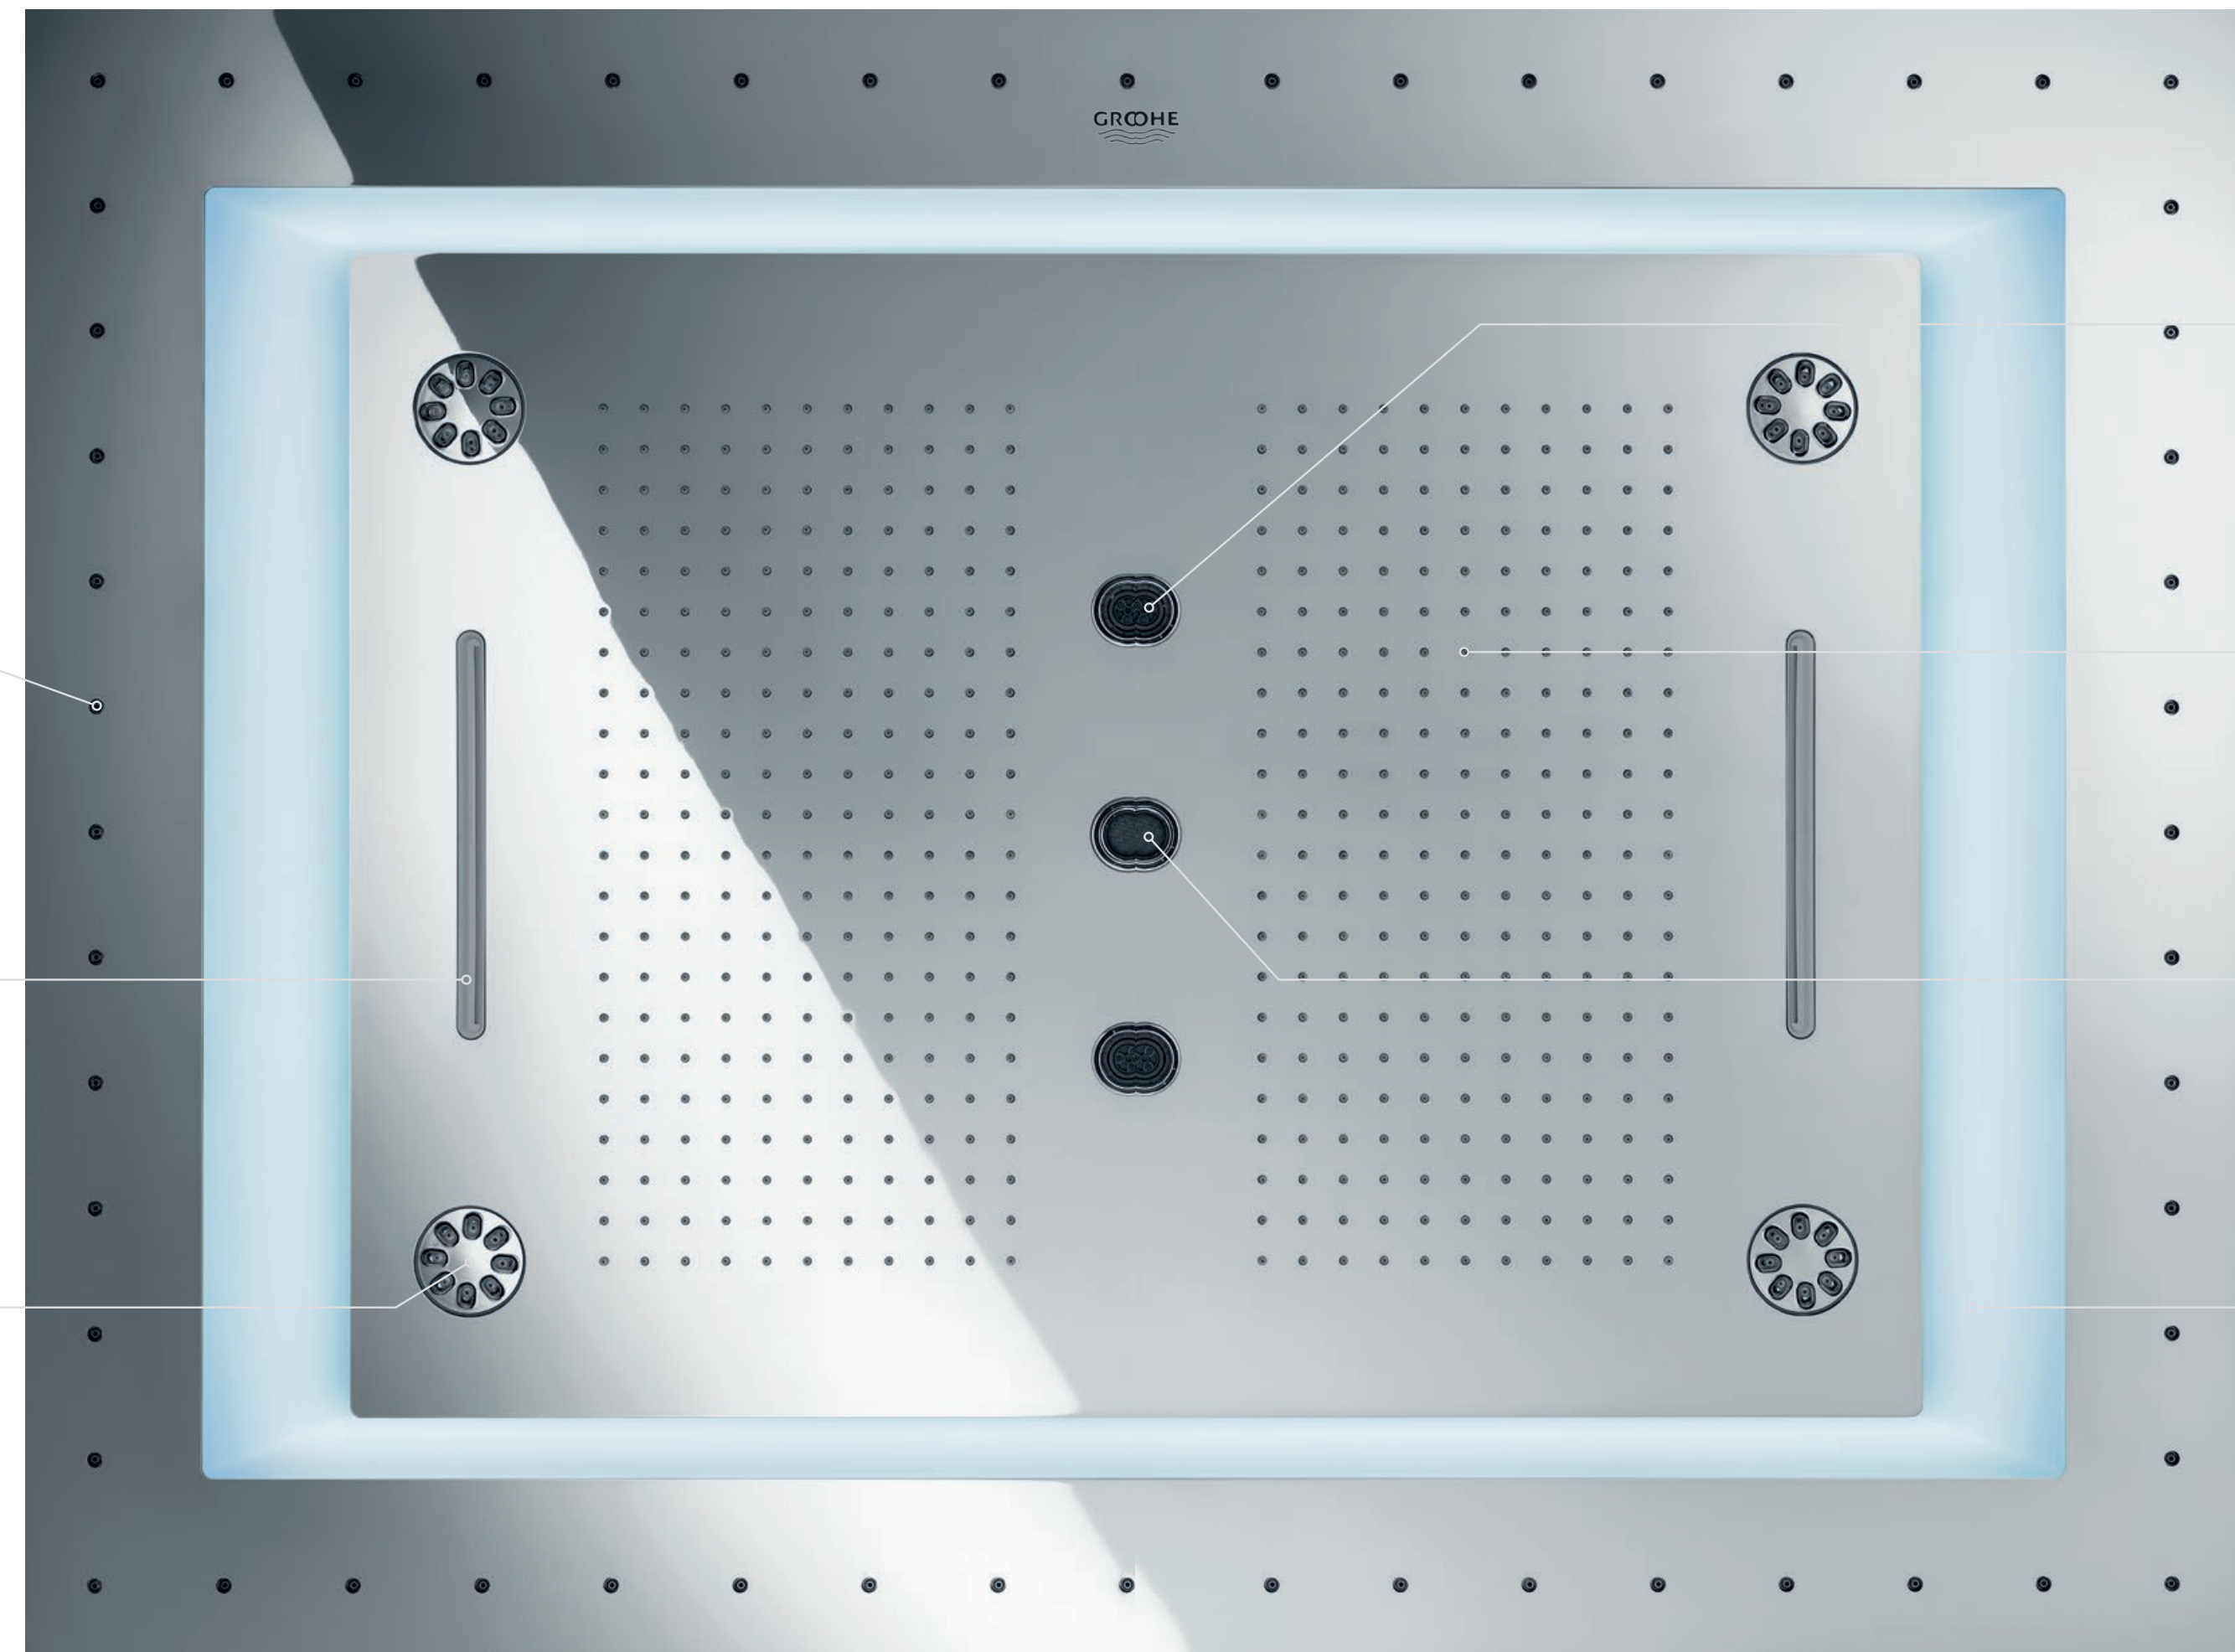

INFINITE WAYS TO ENJOY WATER.

AquaSymphony orchestrates water. In all its wonderful shapes and forms. As delicate as a sea mist. As invigorating as a waterfall. Yours to enjoy in a hundred different ways.

AQUACURTAIN

A fascinating play of water that surrounds you with a delicate beaded curtain of water droplets.

WATERFALL XL SPRAYS

An extra-wide water outlet recreates the exhilarating impression of a waterfall.

BOKOMA SPRAYS

Eight dynamic, pulsating spray nozzles deliver the sensation of a stimulating massage.

DRIZZLE SPRAYS

The Drizzle Sprays breathe a fresh, light mist over the skin, cooling and reviving.

RAIN SPRAYS

The new enhanced Rain Spray delivers larger and softer droplets for a luxurious shower feel.

PURE SPRAY

The name alone says it all. A soft stream of pure water that falls straight from the centre of the showerhead – like a fresh mountain spring.

LIGHT CURTAIN

A spectrum of diffuse colours to enhance the atmosphere with a personalised light show. Controlled with the GROHE SPA F-Digital Deluxe App.