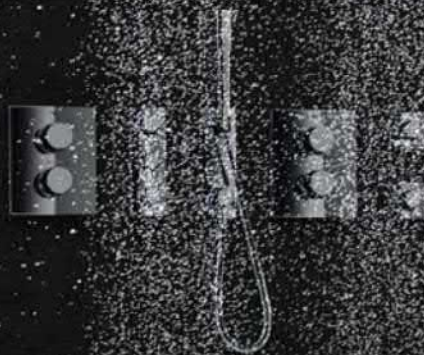

PURE LUXURY
AQUASYMPHONY

EXPLORE
THE MOST INSPIRING
PLACES THROUGHOUT
THE WORLD. WITH
AQUASYMPHONY
BY GROHE.

A misty mountain landscape with a lake reflecting the scene. The mountains are rugged and layered, with a soft, hazy atmosphere. The lake in the foreground is calm, mirroring the surrounding terrain and the distant peaks. The overall color palette is muted, with greys, blues, and soft earth tones.