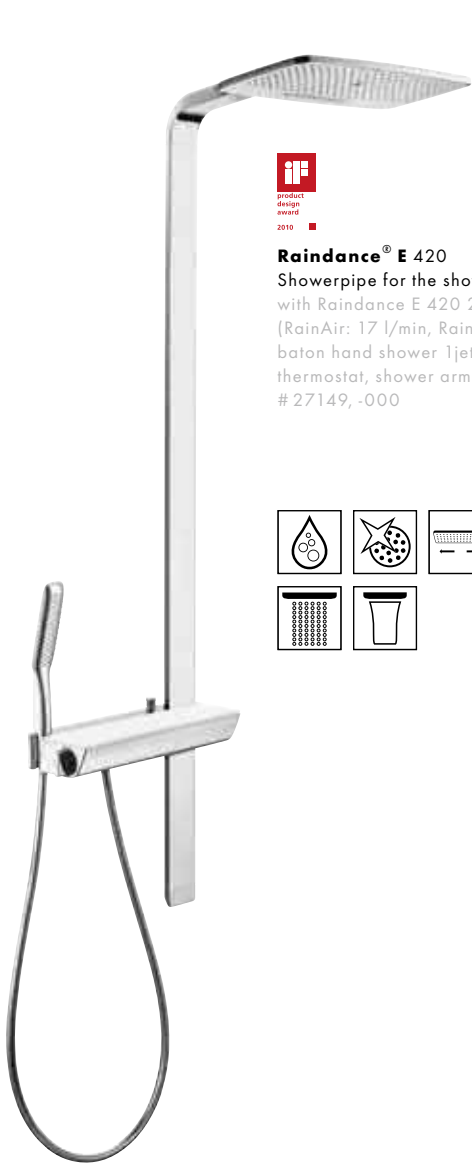

Shower

Raindance® E 420
Showerpipe for the shower
with Raindance E 420 2jet overhead shower
(RainAir: 17 l/min, RainFlow: 22 l/min),
baton hand shower 1jet (16 l/min) and
thermostat, shower arm 400 mm
27149, -000