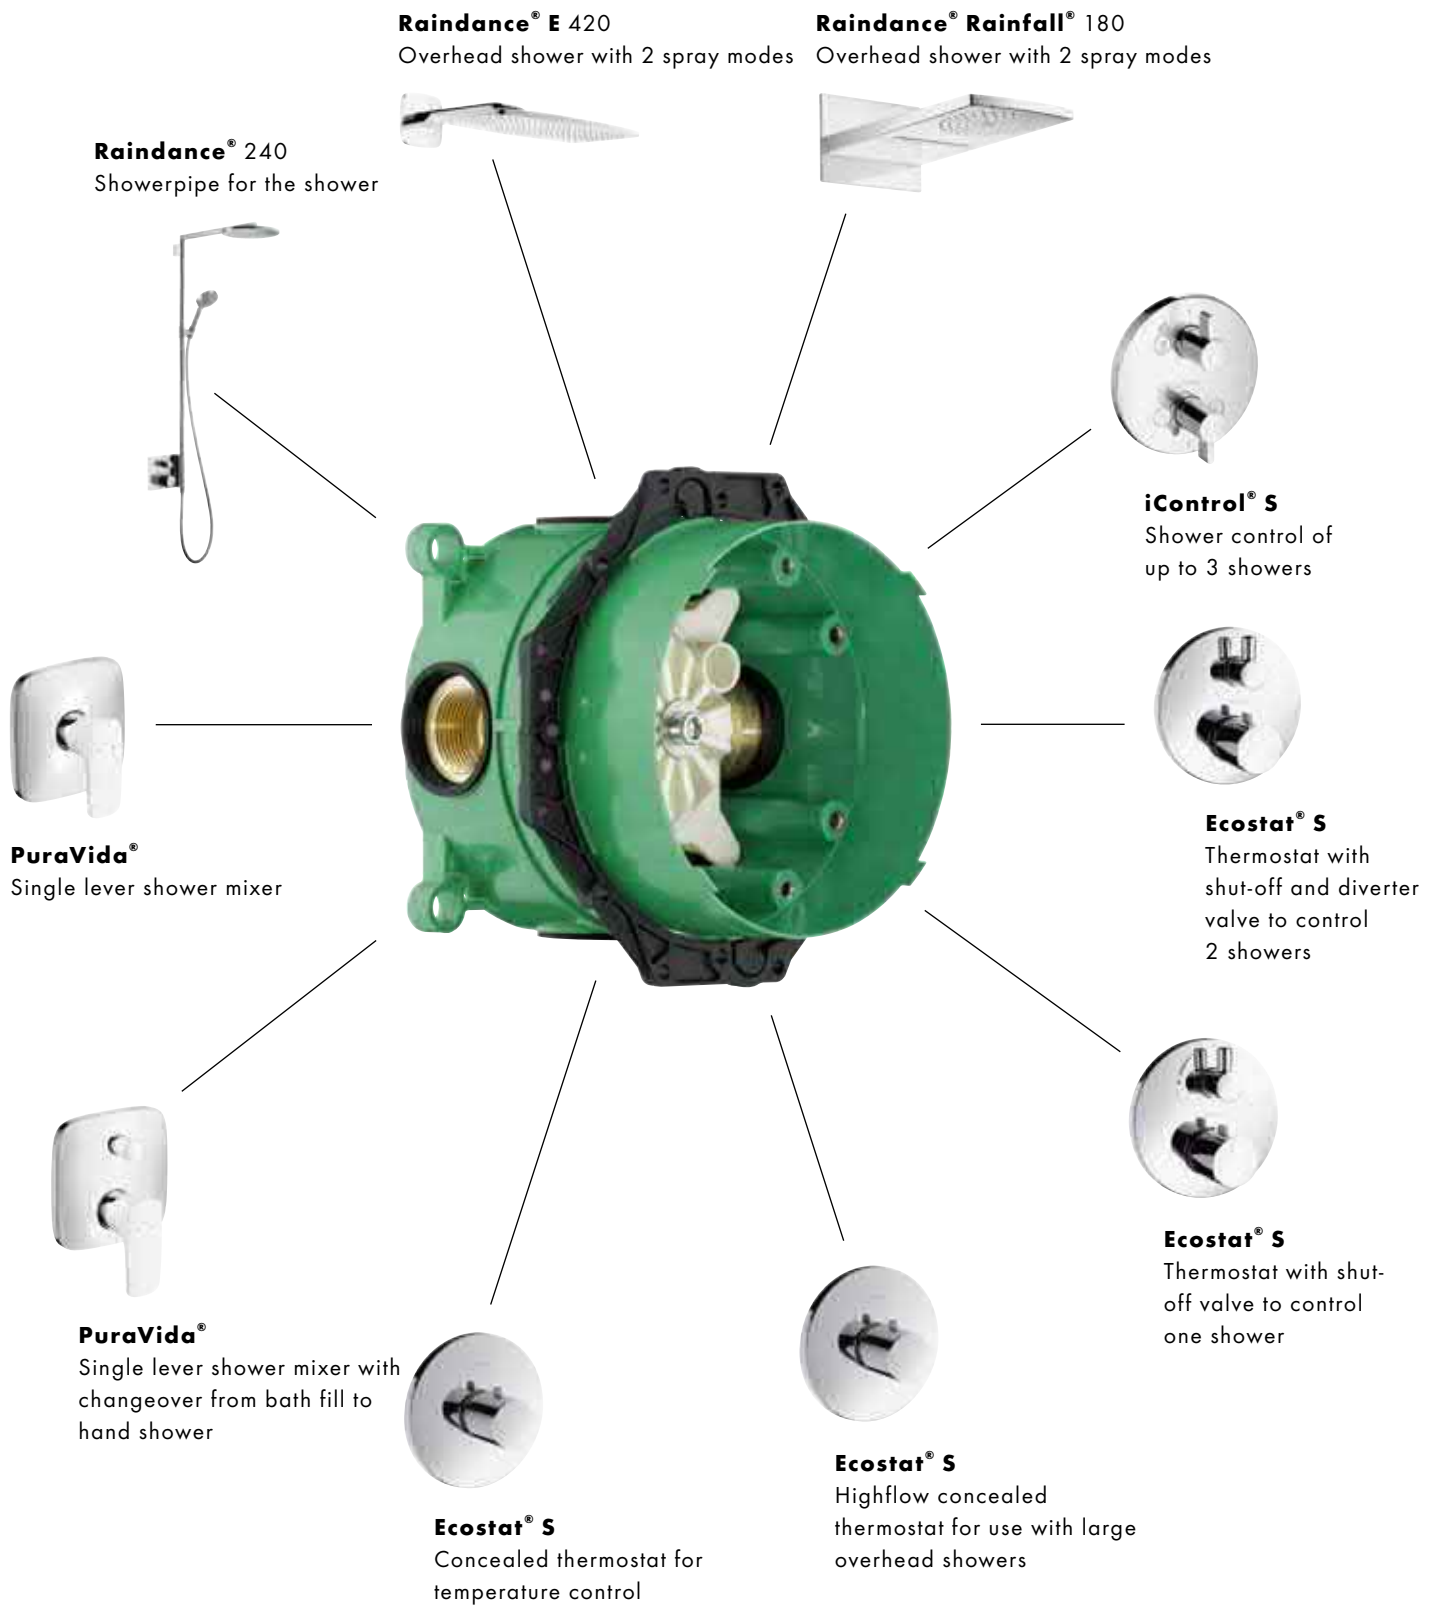

Basic set for all mixer and thermostat solutions.