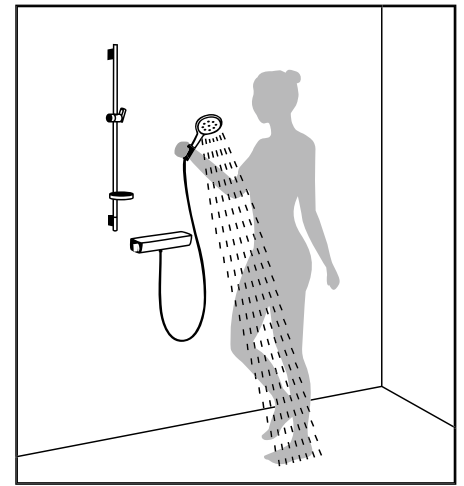

Hand shower and shower set

The basic solution – offers the same full shower pleasure and is easy to mount on the wall with the exposed mounted version.