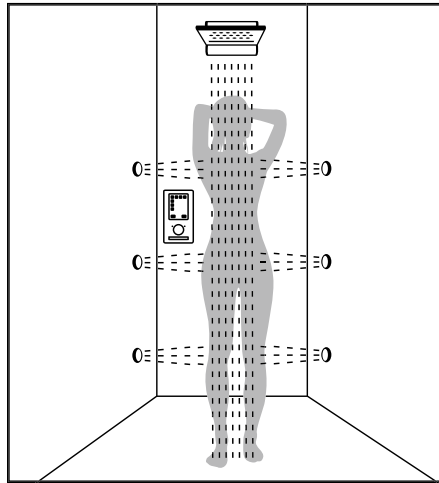

Shower family

Showering couldn't be more varied than with this concealed solution. From the waterfall to all-round pleasure, customise your experience.

Rain.

Perfect for rinsing shampoo out of your hair.

RainAir.

This gentle shower rain with air-enriched drops will help to wash daily life from you, drop by drop.

RainAir XL.

The very large shower disc envelops your whole body with soft drops.

RainFlow.

A powerful surge spray that makes you feel as if you were standing on your own in a lagoon. Every day.

Whirl.

A concentrated spray for massaging specific parts of the body.

Mix.

The harmonious combination of gentle shower drops and dynamic spray.

CresseAir.

Reinvigorate after a challenging day: The dynamic, revitalising massage spray.

Massage.

Strong, pulsing massage spray.

Mono.

A bundled jet for targeted, refreshing shower pleasure.