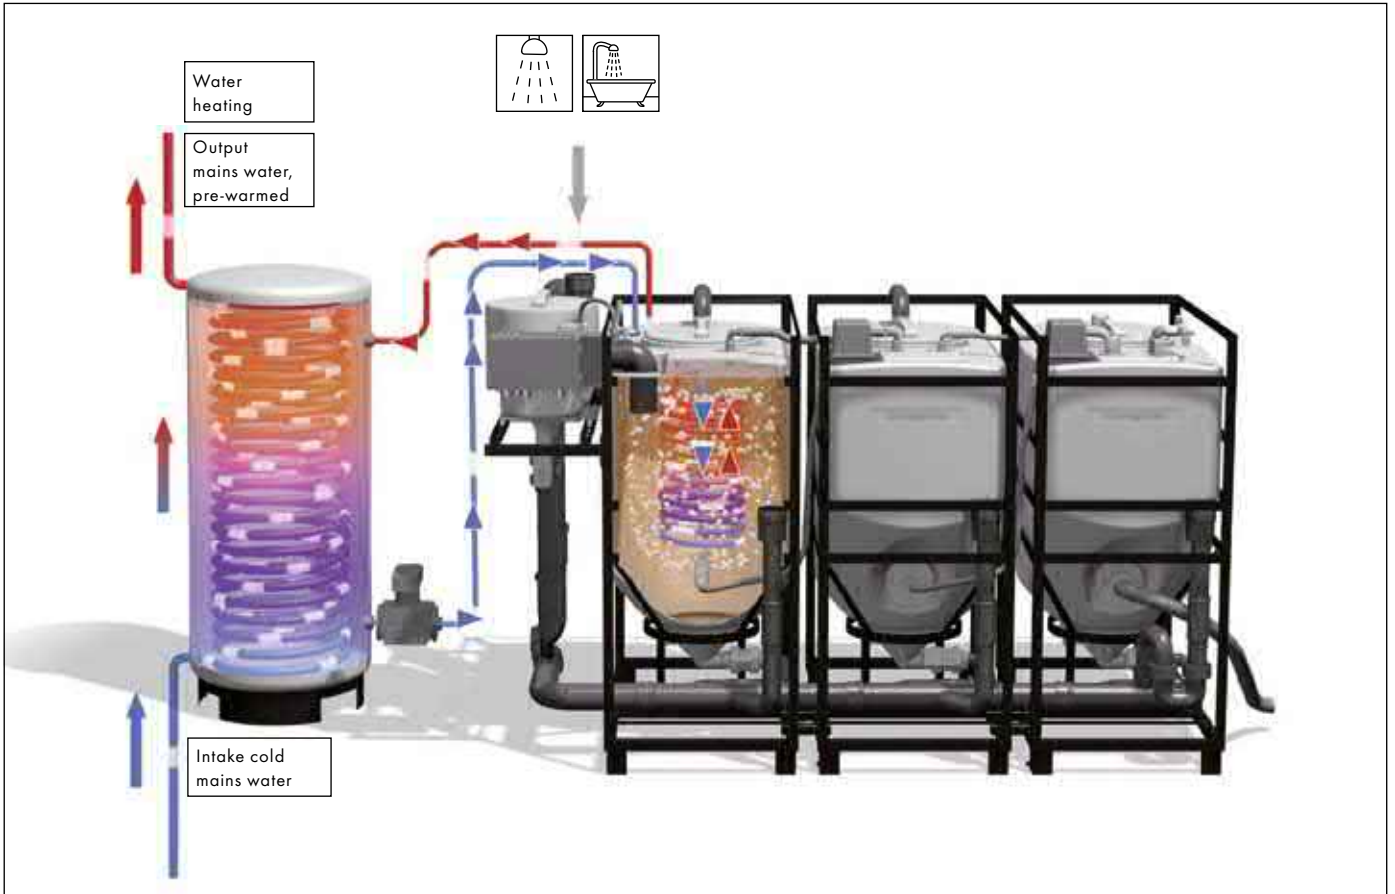

Pontos HeatCycle technology.