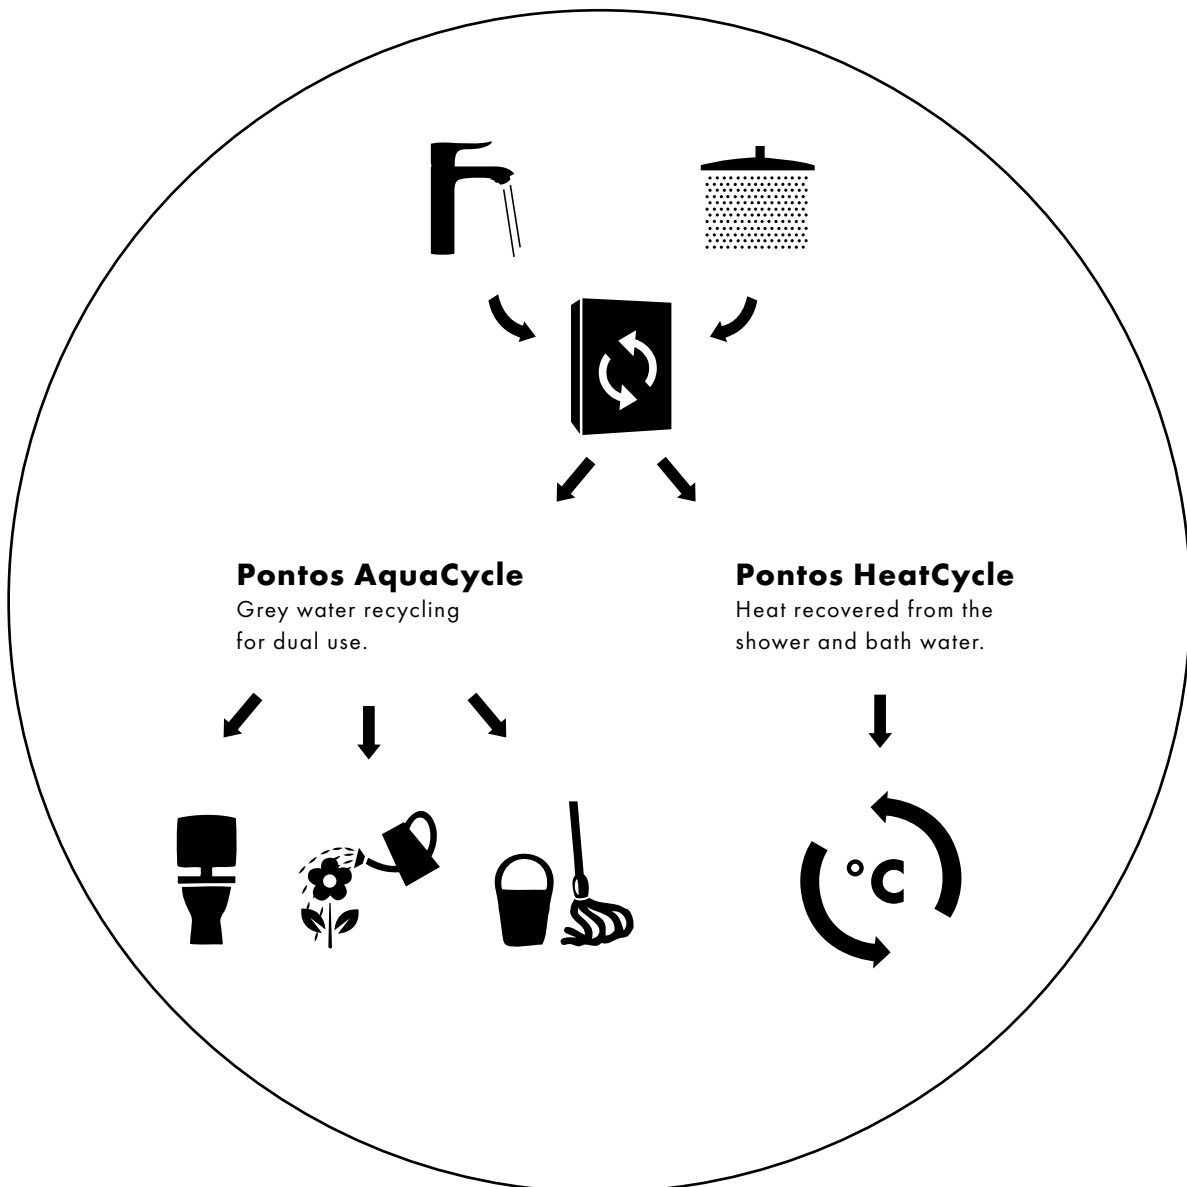

Typical Hansgrohe: Using water and heat twice.

Two other sustainability innovations by Hansgrohe: Pontos AquaCycle and Pontos HeatCycle are based on the idea of using water and heat twice. After all, half of the water we use need not be of drinkable quality. The Pontos AquaCycle cleans shower or bath water in a biological

process before then preparing it so that it can be used a second time. This "grey" water can be used for flushing the toilet, for cleaning, or for watering the garden. When you choose to pair Pontos AquaCycle with Pontos Heatcycle, you receive the added benefit of heat being extracted from the

used water. This heat is then revised to warm the water – an efficient way to save energy. After all, climate care starts with hand-washing and showering and reduced energy consumption also means lower CO₂ emissions. And that's good for all of us.