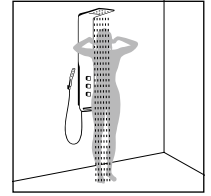

Showerpanel® – for variety when showering.

Overhead, hand and side showers; | Showerpanel brings all-round water fun. | – no need to conceal in the wall. And
various jet types and refreshing full-body | It couldn't be easier to install: simply use | you'll soon have XXL shower pleasure in
massages from the side jets: a Hansgrohe | your existing connections for the upgrade | your bathroom.