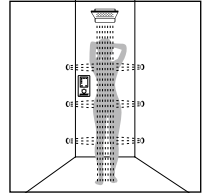

Shower in new dimensions.

The Raindance Rainmaker - showering pleasure couldn't be bigger or more perfectly shaped: Thanks to AirPower technology the drops from the XXL spray

disc are enriched with air so it feels more voluminous. And because the Raindance Rainmaker is fitted in the ceiling, instead of a traditional shower there is now a space

where it rains in the most wonderful way as RainAir, RainAir XXL or Whirl and Mix, depending on the product you choose.