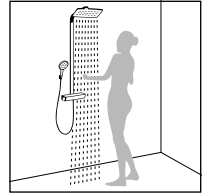

Croma® 220
Showerpipes Reno
with swivelling overhead shower Croma 220 1jet
(16 l/min), Croma 100 Vario hand shower
(15 l/min), without mixer, shower arm 400 mm
27224, -000
Corner mounting set
27158, -000 (not shown)
Height of the riser pipe can be reduced