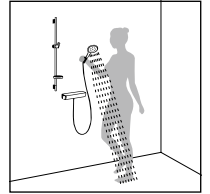

Hose connectors

Shower hoses