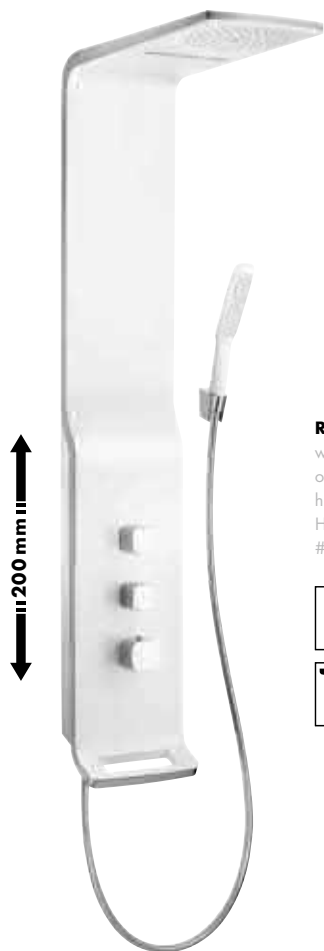

Showerpanel® – for variety when showering.

Overhead, hand and side showers; | Showerpanel brings all-round water fun. | – no need to conceal in the wall. And
various jet types and refreshing full-body | It couldn't be easier to install: simply use | you'll soon have XXL shower pleasure in
massages from the side jets: a Hansgrohe | your existing connections for the upgrade | your bathroom.

↑ 200 mm ↓