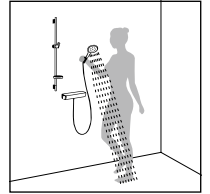

Shower combinations