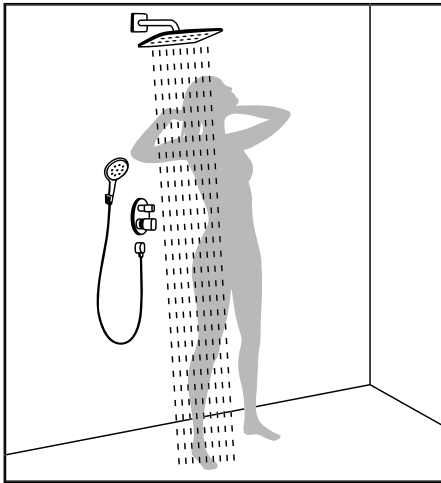

gentle rain shower. To offer you the shower experience that is right for you, we have developed technologies like AirPower: air is drawn in through the entire spray disc of

the AirPower shower and then mixed with the outflowing water. Not only is water used very efficiently, above all it results in sensationally full and soft shower drops.

Showerpipe

Easy exposed fitting – complete renovation with minimum effort. Perfect for upgrading.

Showerpanel®

Combines overhead, hand, and side showers in a single system. The focal point in the bathroom in the exposed-mounted version.

Hand shower and shower set

The basic solution – offers the same full shower pleasure and is easy to mount on the wall with the exposed mounted version.

Overhead and hand shower

For refreshing or relaxing – because every day deserves a different shower. Concealed installation, integrated in the wall.