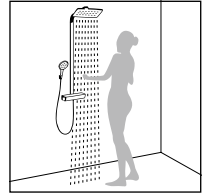

Croma® 220
Showerpipes
with swivelling overhead shower Croma 220,
Croma 100 Vario hand shower and Ecostat
Comfort thermostat, shower arm 400 mm
27185, -000
EcoSmart # 27188, -000 (not shown)