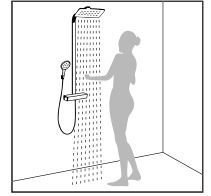

Massage.

Strong, pulsing massage spray.

Mono.

A bundled jet for targeted, refreshing shower pleasure.

Perfect ensemble of overhead, hand shower and thermostat.

Thanks to Select technology the new Raindance Select Showerpipes allow quick and easy switching between the spray modes of the overhead and hand showers. Whether you prefer invigorating jets, a powerful massage or a gentle rain: your favourite water experience is always just an easy click away. The different