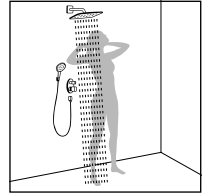

The loveliest kind of rain: overhead showers.