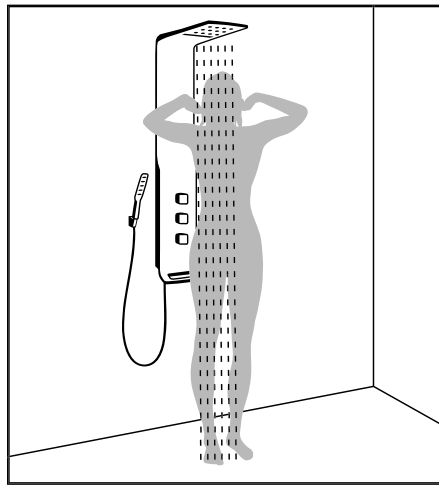

Showerpanel®

Combines overhead, hand, and side showers in a single system. The focal point in the bathroom in the exposed-mounted version.