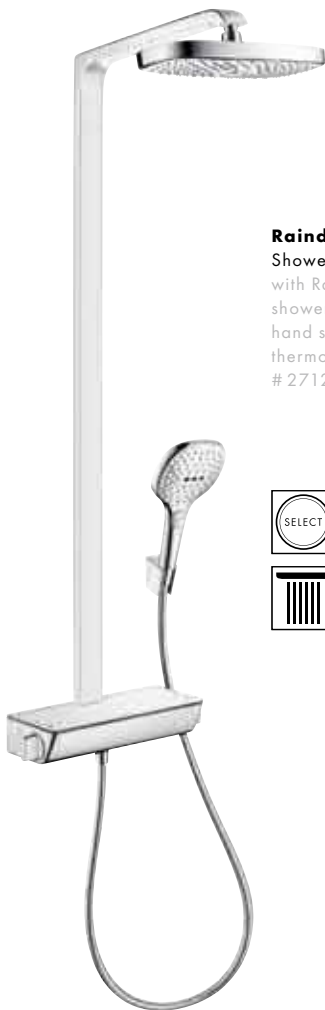

Raindance® Select E 300
Showerpipe for the shower
with Raindance Select E 300 2jet overhead
shower (17l/min), Raindance Select E 120 3jet
hand shower (15l/min) and Ecostat Select
thermostat, shower arm 380 mm
27128, -000, -400