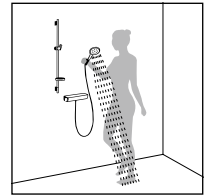

Hand showers

PuraVida®

PuraVida® 150 3jet
Hand shower
28557, -000, -400
EcoSmart # 28567, -000, -400

DESIGN PLUS
iF
reddot design award
2011
Focus Open Silber 2012

PuraVida® 120 1jet
Baton hand shower
28558, -000, -400
EcoSmart # 28568, -000, -400

PuraVida® 120 1jet
TravelShower
28564, -400

Raindance®

Raindance® Select S 150 3jet
Hand shower
28587, -000, -400
EcoSmart # 28588, -000, -400

iF
reddot design award
2011
Focus Open Silber 2012

Raindance® Select E 120 3jet
Hand shower
26520, -000, -400
EcoSmart # 26521, -000, -400

Raindance® E 150 Air 3jet
Hand shower
28518, -000
EcoSmart # 28551, -000

reddot design award
winner 2005

Raindance® E 120 Air 3jet
Hand shower
28507, -000
EcoSmart # 28549, -000

Raindance® E 100 Air 3jet
Hand shower
28502, -000
EcoSmart # 28553, -000

Raindance® E 100 Air 1jet
Hand shower
28508, -000 (not shown)

Raindance® S 150 Air 3jet
Hand shower
28519, -000
EcoSmart # 28550, -000

Raindance® S 150 Air 1jet
Hand shower
28505, -000 (not shown)

DESIGN PLUS
iF
reddot design award
winner 2005

Raindance® S 120 Air 3jet
Hand shower
28514, -000
EcoSmart # 28554, -000

reddot design award
winner 2005

Raindance® S 100 Air 3jet
Hand shower
28504, -000
EcoSmart # 28552, -000

Raindance® S 100 Air 1jet
Hand shower
28509, -000 (not shown)

reddot design award
winner 2005

Raindance® Classic 100 Air 3jet
Hand shower
28548, -000