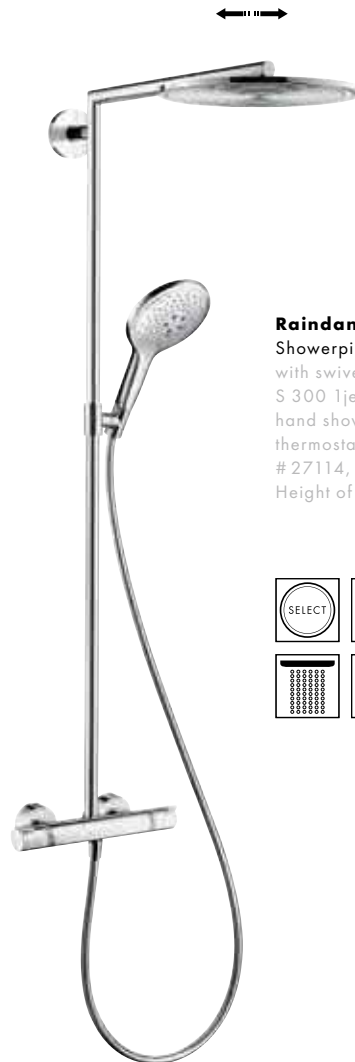

Raindance® Select E 300
Showerpipe for the shower
with Raindance Select E 300 2jet overhead
shower (17l/min), Raindance Select E 120 3jet
hand shower (15l/min) and Ecostat Select
thermostat, shower arm 380 mm
27128, -000, -400

Raindance® Select 300
Showerpipe for the shower
with swivelling overhead shower Raindance
S 300 1jet (17l/min), Raindance Select S 150 3jet
hand shower (15l/min) and Ecostat Comfort
thermostat, shower arm 450 mm
27114, -000
Height of the riser pipe can be reduced