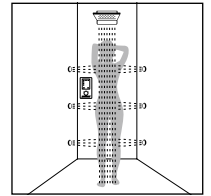

- Choice of overhead shower
- Choice of hand shower
- Side shower and contrast shower
- Light (on/off control)
- Warm-up function
- Volume Flow rate adjustment
- Menu Further Options
- Music control
- Cascade function
- 38,0 Temperature display
- 06:52 Time
- Control knob: cold/hot, pause
- On/Off button
- User settings for up to five users

All user settings can be customised.