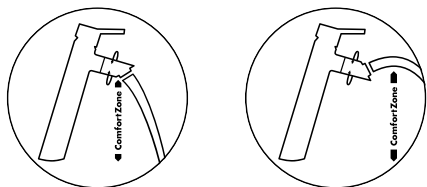

Metris®

Metris® 260

Single lever basin mixer
31082, -000

Metris® 230

Single lever basin mixer
Swivel spout 120°
31087, -000

Talis®

A twist of the hand delivers an increased ComfortZone: this new swivel spout is tremendously useful in many everyday situations.