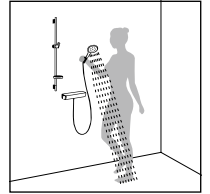

Shower concealed

Thermostat