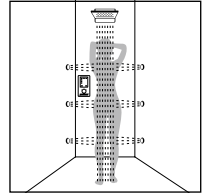

RainAir.
Central overhead shower function with AirPower technology.

RainFlow.
The unique pleasure of the waterfall spray.

Whirl.
The massage jets tilt to the front when the water starts.

Body showers

PuraVida® 100
Body shower
28430, -000, -400