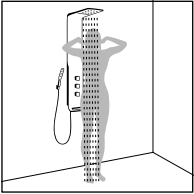

Skyline Showerpanel®
with Raindance 150 Air 1jet overhead
shower, Raindance 100 Air 3jet shoulder
shower, baton hand shower,
5 side showers and thermostat
Showers and foot support
can be closed up
26017, -000

Raindance® S Showerpanel®
with Raindance S 150 Air 3jet hand shower,
6 body showers and thermostat, exposed
27005, -000