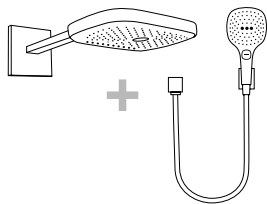

Option 1

Option 2