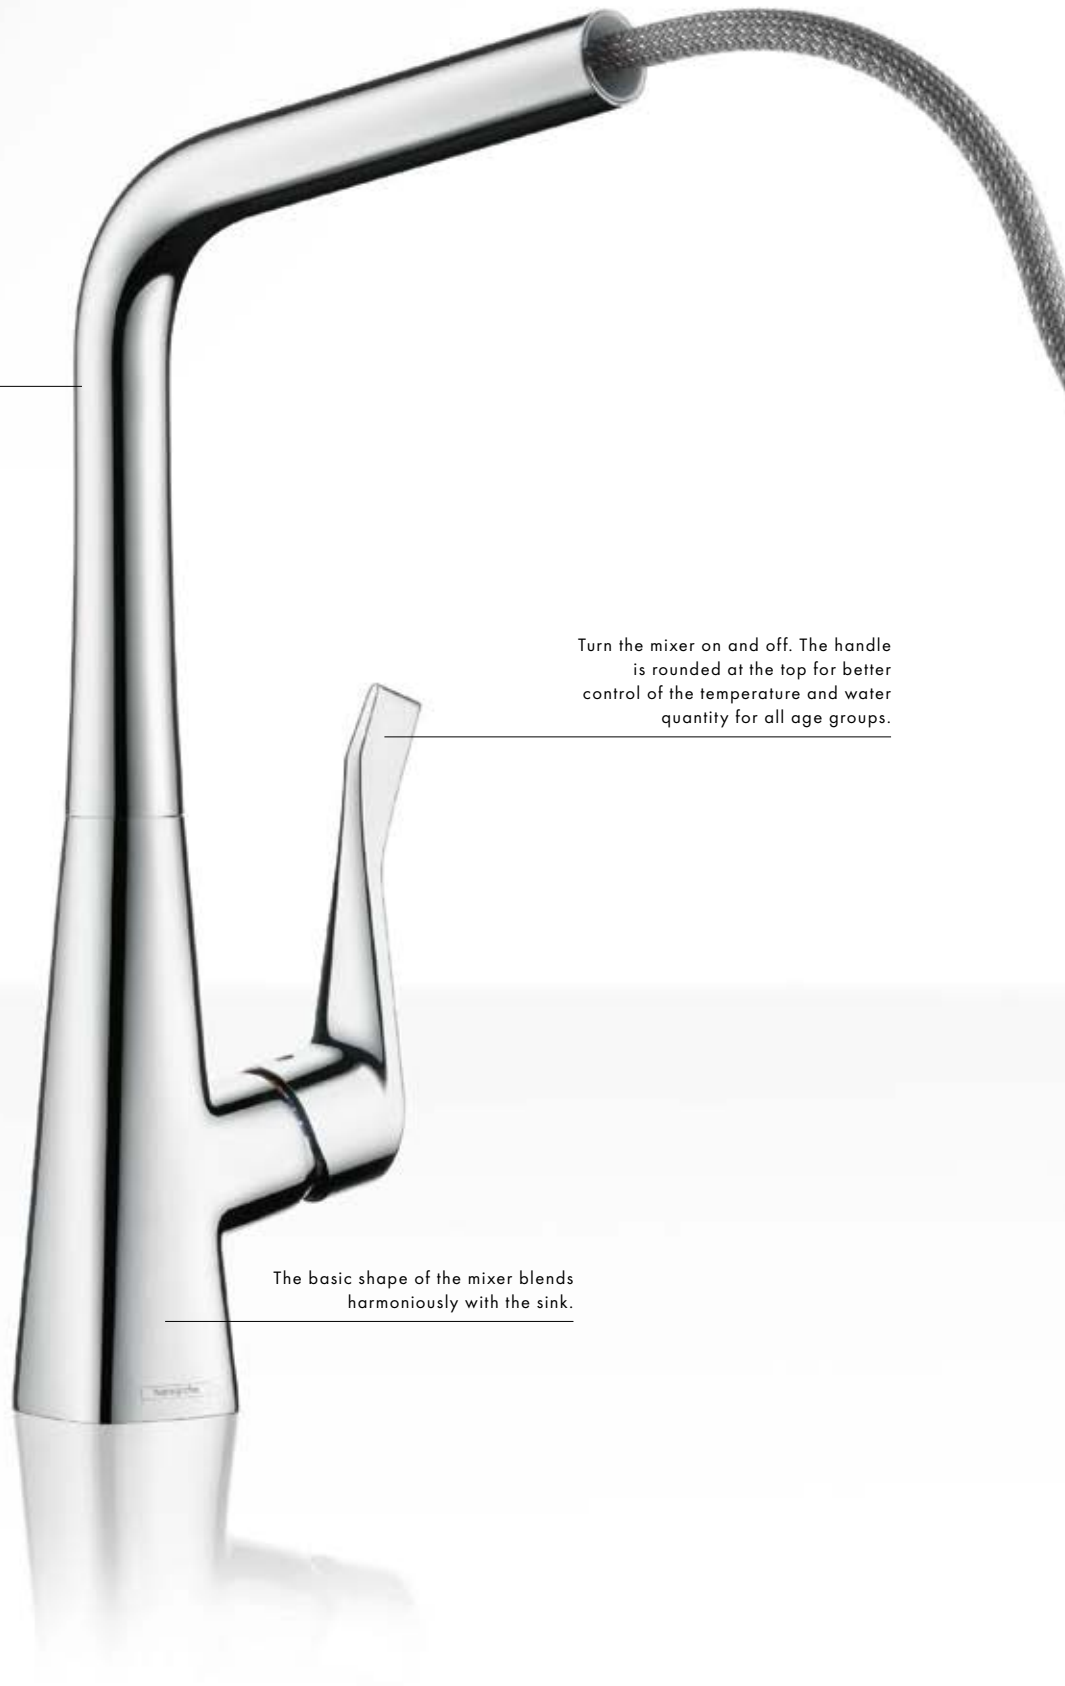

Masters of good taste:

Kitchen mixers.

Swivel the spout by 110/150° for absolute freedom in the kitchen.

Turn the mixer on and off. The handle is rounded at the top for better control of the temperature and water quantity for all age groups.

The basic shape of the mixer blends harmoniously with the sink.

Metris[®].

Practical enjoyment.

Cooking has long been more than just something that happens in daily life. More and more sophisticated kitchen tools bear witness to this new trend of culinary enthusiasts. But what would all this be without the most important element in the