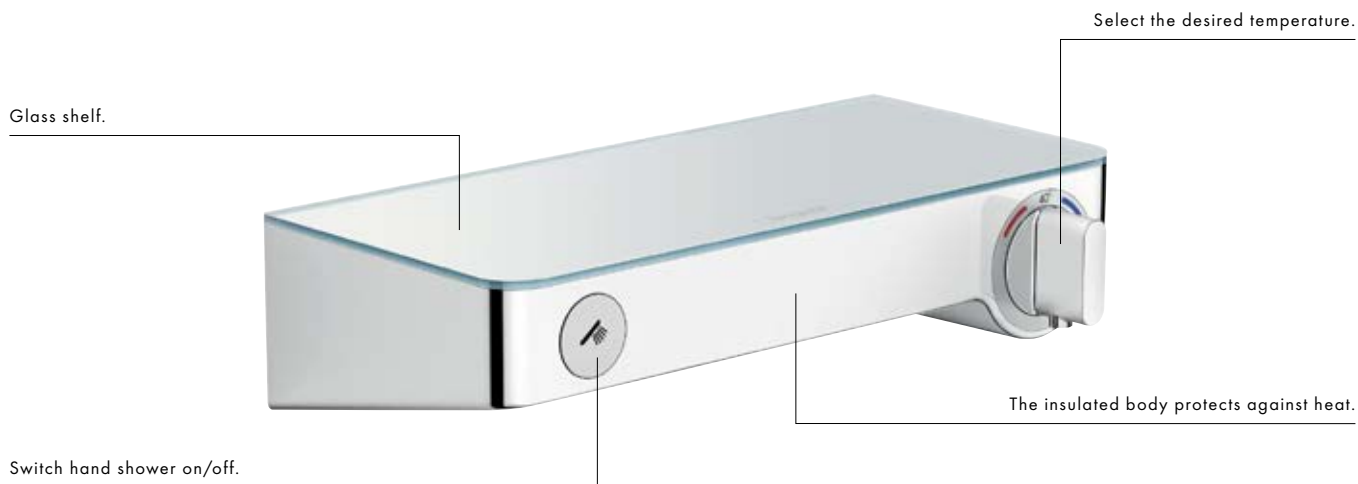

ShowerTablet® Select: simply brilliant.

Everything on the thermostat now works at the touch of a button.

The Select technology now makes it even easier to choose your favourite spray type on the thermostat. The hand shower switches on and off at the touch

of a button, and the ShowerTablet Select 300 makes everything easy right from the beginning. It fits on the water connections from the wall - so it's perfect when

renovating. What's more because it is purely mechanical, it is also extremely durable - for long-lasting pleasure.

Intuitive.

The Select button is entirely intuitive and easy to operate from the front. You just switch the water on and off.