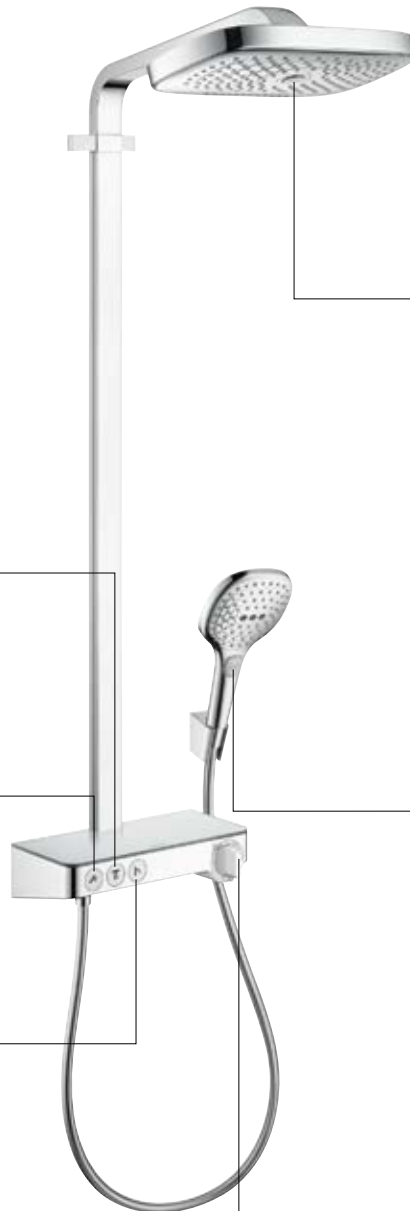

Raindance® Select Showerpipes: Pleasure to the power of three.

Shower pleasure made easy.

Everything about the Showerpipes is simply lovely – and lovely and simple. The new Select buttons on the hand shower, the overhead shower and the thermostat make it even easier to select the shower and spray type. Enjoy perfect forms and perfectly matched components

across the Hansgrohe Showerpipes range. Whichever combination you prefer, your shower pleasure will be incomparable. The Showerpipes is simply fitted to the water connections on the wall – perfect when renovating. This also applies to the Showerpanels: they provide XXL shower

pleasure thanks to the overhead, hand and side showers, and different spray types including RainFlow and a refreshing full-body massage.

www.hansgrohe-int.com/select

Switch on and off.

Switch overhead shower on/off.

Switch hand shower on/off.

Switch RainStream spray on and off on the overhead shower.

Choose your spray type with ease.

Choose your spray type with ease.

Select the desired temperature.