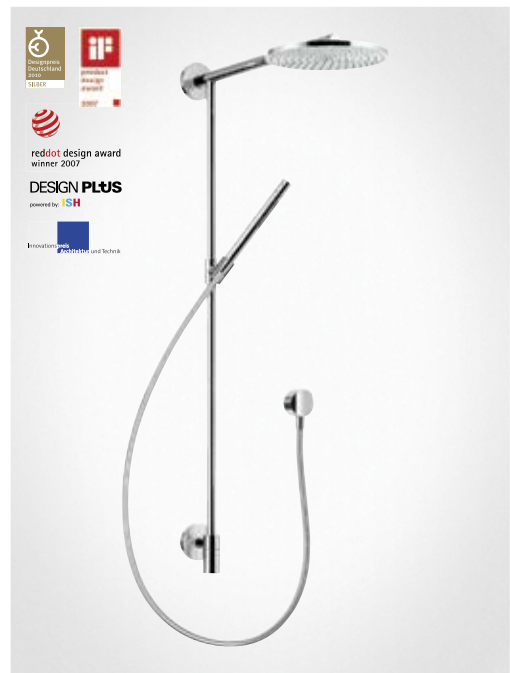

GOLD

Award-winning design by Hansgrohe – over 350 prizes won. Here is a small selection of our award winners.

The Raindance® Select E 120 hand shower delighted at the touch of a button in 2013.

The PuraVida® mixers made juries' eyes shine between 2009 and 2011.

The Focus® 240 single-lever basin mixer received the highest award at the 2012 iF Awards.

The Metris® product family appealed right down the line in 2012.

The Raindance® Connect 240 Showerpipe won the whole range of awards between 2007 and 2010.