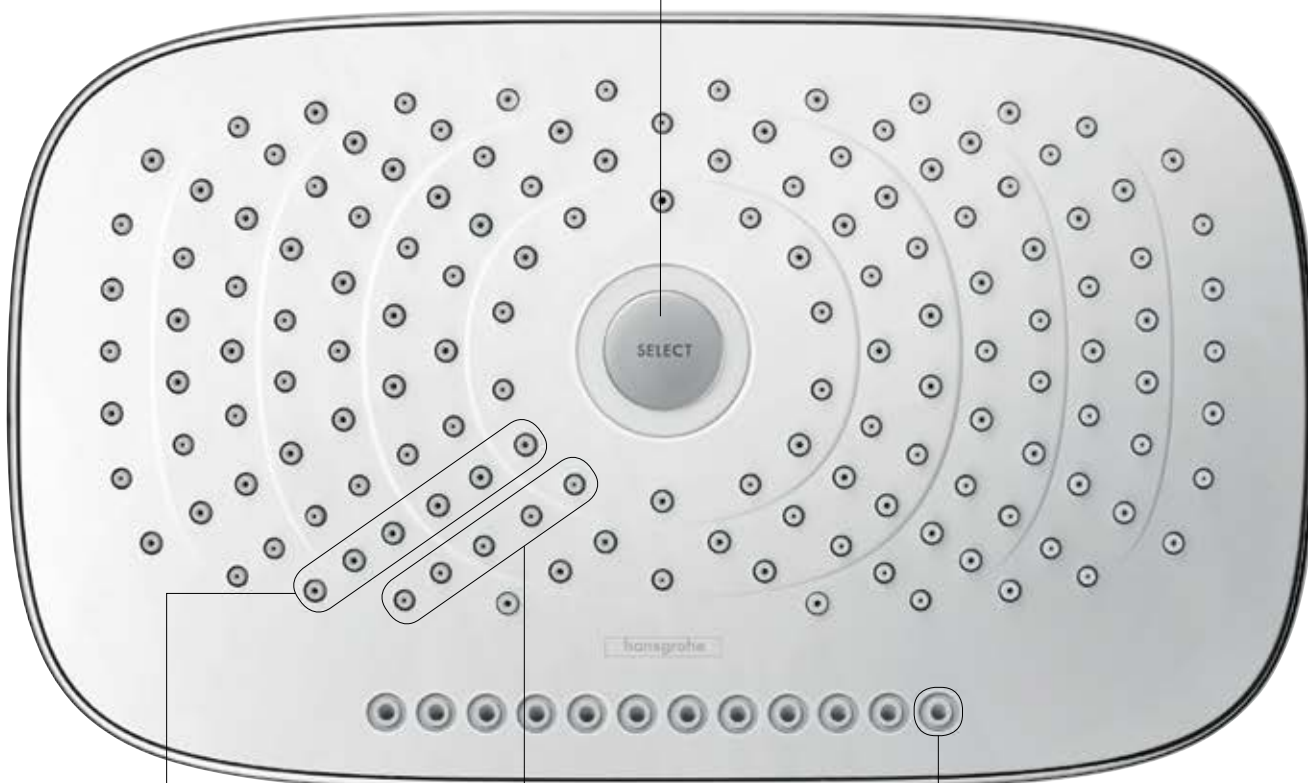

Raindance® Select: The loveliest rain in the world.

Overhead showers for the highest standards.

Now it's also possible to select the spray type of the Hansgrohe overhead showers at the touch of a button. One further spray type is being added to the selection options: the RainStream spray showers you with twelve sprays of lavish rain, wide and sparkling, to wash your cares away. However, Rain and RainAir also offer relaxation as full sprays over

the entire spray face. The appearance of these overhead showers is just as varied as the showering experience. They are available in the classic round version or in a contemporary rectangular form; in pure chrome or chrome with a white spray face. They have also been given an elegant, subtle chrome ring on the outside, a higher, more exclusive rim and

an attractive wave structure. The spray face is removable and therefore easy to clean, which means it will stay looking good and functioning perfectly for a long time to come.

www.hansgrohe-int.com/select

Raindance® Select E 300 3jet Overhead shower

Switches over to a different spray type intuitively and in moments, and provides pleasure at the touch of a button.

Gentle shower rain to enjoy with air-enriched drops from large jets.

Strong shower rain from small jets - perfect for rinsing shampoo out of the hair.

Lavish flow from 12 wide jets - for effective relaxation.