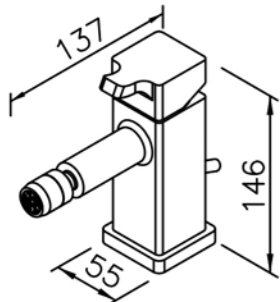

# 7909 series

: mm 1/2

7909-90-80CP  
Basin Faucet

7909-97-80CP  
Kitchen Faucet

7909-94-80CP  
Bath /Shower Mixer Body

7909-90-81CP  
Basin Faucet  
W / Lift Rod

7909-97-82CP  
Kitchen Faucet  
W / Spryer

7909-94-81CP  
Bath /Shower Mixer  
W/ Hand Shower  
W/ Hose & Wall bracket