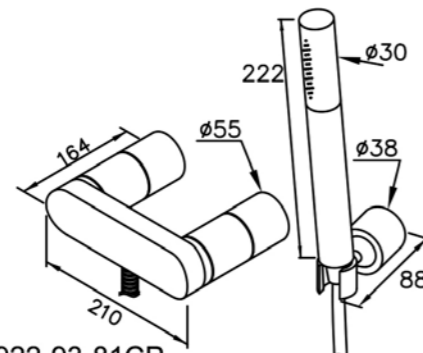

6922-X6-82CP  
Single-Handle Kitchen Faucet  
Swivel Spout  
W / Sprayer

6922-94-80CP  
Bath / Shower Mixer Body

6922-94-81CP  
Bath / Shower Mixer  
W / Hand Shower &  
Hose 150cm & Wall Bracket

6922-93-80CP  
Shower Mixer Body