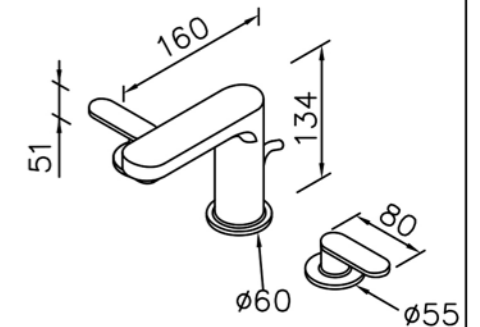

6923-91-80CP
Two-Handle Basin Faucet
W / Lift Rod