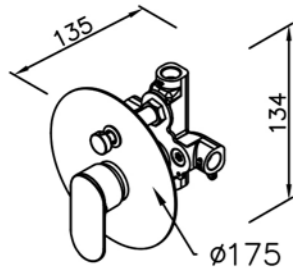

6923 series

: mm 2/2

Concealed Mixer Valve
W / Diverter & Check Valve
W / O Inlet Stop Version
6923-XW-80CP (1~4kg/cm²)