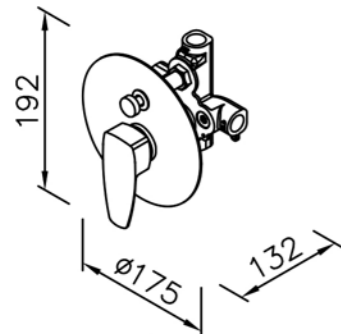

Concealed Mixer Valve
W / Diverter & Check Valve
W / Inlet Stop Version
7779-XY-80CP(1~4 kg/cm²)