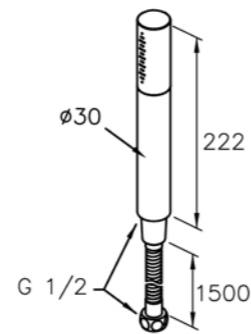

# 6757 / 7757 series (brass)

mm 1/2

6757-90-80CP  
Basin Faucet

6757-91-80CP  
Basin Faucet

6757-9C-80CP  
Wall Bracket

7757-90-80CP  
Basin Faucet  
( Extra-Length Type )

7757-91-80CP  
Basin Faucet  
( Extra-Length Type )