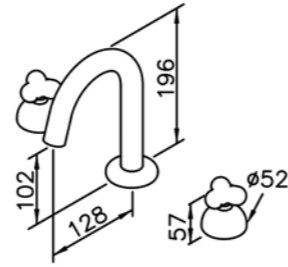

# 6903 series

: mm 1/4

**Bib Tap**  
6903-L0-80CP  
W / Brass-Sheet Flange  
7903-L0-80CP  
W / Forged-Brass Flange

**Skip Tap**  
6903-9A-80CP

**6903-91-80CP**  
Two-Handle  
Basin Faucet

**6903-9D-80CP**  
Kitchen Faucet  
(Cold Only)