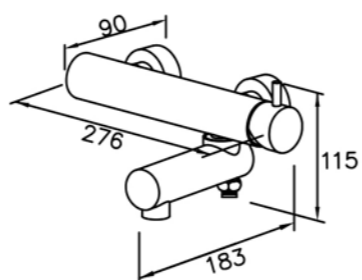

# 6770 / 7770 series ( STAINLESS STEEL )

: mm 3/3

6767-9C-80S1  
Wall Bracket

6770-94-81S1  
Bath / Shower Mixer  
W / Hand Shower  
W / Hose 150cm  
W / Wall Bracket

6770-94-80S1  
Bath / Shower Mixer Body