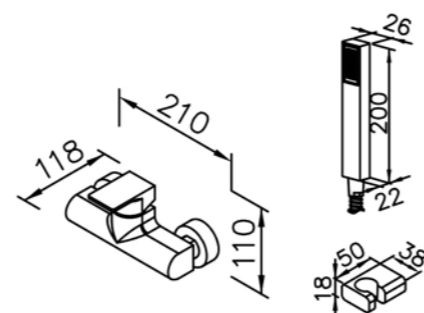

6790-93-81CP
Shower Mixer
W / Hand Shower
W / Hose 150cm
W / Wall Bracket

6909-9C-80CP
Wall Bracket

6909-9C-80CP
Wall Bracket

REV.

3

ST SHENG TAI BRASSWARE CO., LTD.

DATE.

160715