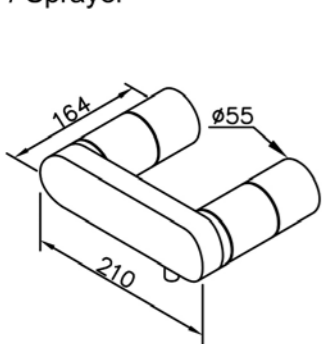

6922-94-80CP
Bath / Shower Mixer Body