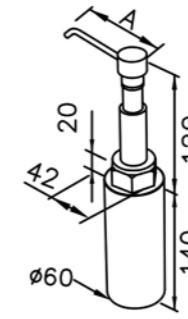

Soap Dispenser
6880-26-80CP A:81mm
6880-26-81CP A:163mm