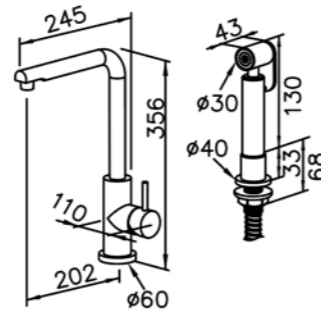

7772-95-82S1
Kitchen Faucet
W / Sprayer