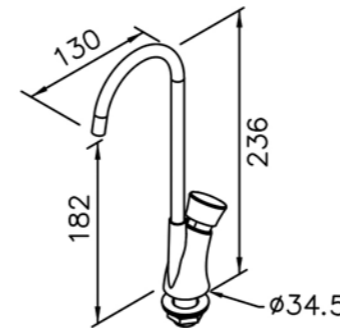

7780-G5-80S1
Water Drinking Faucet
(Stainless Steel)