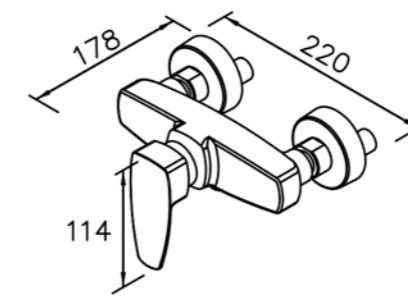

6779-L3-80CP  
Two-way Bib Tap  
1/2G

6779-94-82CP  
Bath / Shower Mixer  
W / Hand Shower  
W / 150cm Hose  
W / Wall Bracket(2pcs)

6779-93-81CP  
Shower Mixer  
W / Hand Shower  
W / 150cm Hose  
W / Wall Bracket