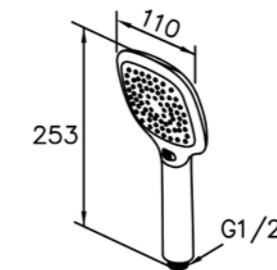

6904-9C-80CP  
Wall Bracket

6904-U0-80CP  
Rim-Mounted  
Bath Mixer

6904-M2-80CP  
Three-Handle Bathtub Faucet  
W / Hand Shower  
W / Swivel Spout

6904-9S-82CP  
Hand Shower  
W / Wall Bracket  
W / Hose 150cm