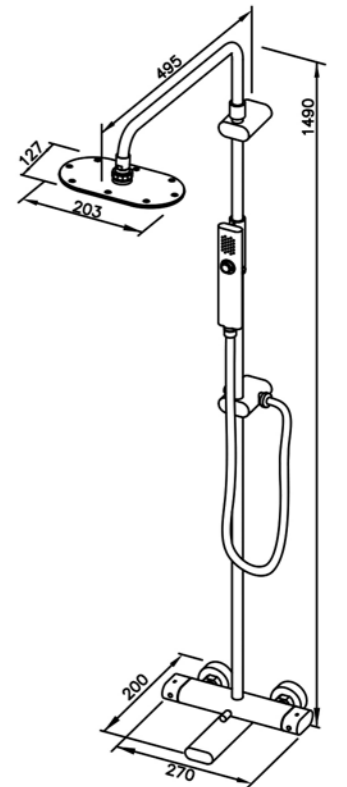

# 6920/7920series

: mm 2/3

6920-9T-81CP  
Slide Bar Set  
W / Hand Shower  
W / Hose 150 cm

6920-BF-80CP  
Rainshower System

6920-BD-80CP  
Bath / Rainshower System

3-Way Diverter (Two Inlets)  
7920-W3-80CP