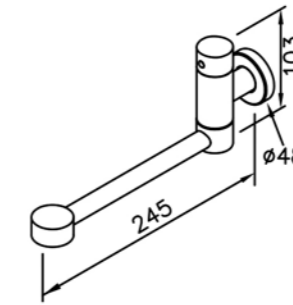

6796-9F-80CP
Kitchen Faucet
(Wall Mounted / Cold Only)