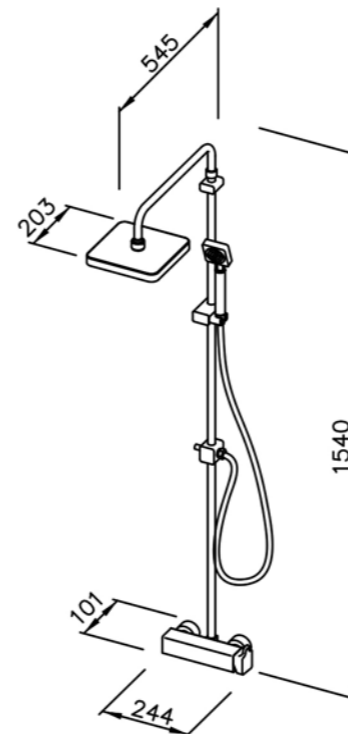

7909-BF-80CP
RainShower System
W/Hand Shower & 150cm Hose
W/Ceiling-Mounted
8"Showerhead(Brass)