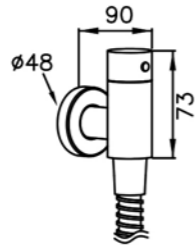

0758-9C-7900  
Wall Bracket  
( Plastic / White )

6796-Y5-81CP  
Valve W / Handle  
(Water Flow Rate Adjustable)

7796-Y5-81CP  
Valve W / Handle  
(Water Flow Rate Adjustable)

0758-9C-79CP  
Wall Bracket  
( Plastic / CP )