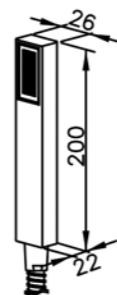

6790-N1-80CP  
Tip-Touch Basin Faucet  
W / Mixing Valve

6790-N1-81CP  
Tip-Touch Basin Faucet  
W / Mixing Valve & Lift Rod

6790-9S-81CP  
Hand Shower ( Plastic )  
W / Hose 150cm

0919-9S-79CP  
Hand Shower (Plastic)