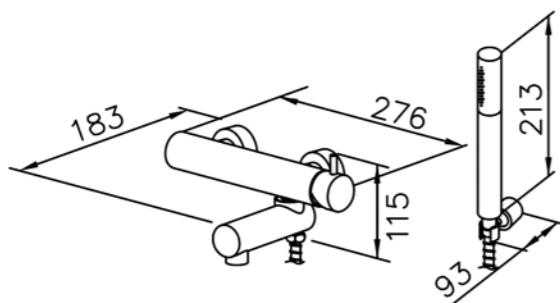

6770 / 7770 series (STAINLESS STEEL)

: mm 3/3

6770-94-81S1
Bath / Shower Mixer
W / Hand Shower
W / Hose 150cm
W / Wall Bracket