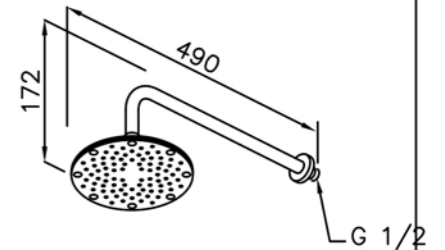

6771-AB-80CP
Wall-Mounted
8" Showerhead