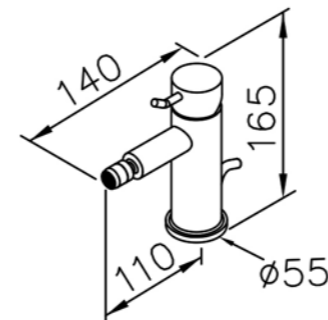

6768-94-81CP  
Bath / Shower Mixer  
W / Hand Shower  
W / Hose 150cm  
W / Wall Bracket

6768-94-80CP  
Bath / Shower Mixer Body

6768-96-80CP  
Kitchen Faucet  
Swivel Spout

0758-9C-79CP  
Wall Bracket (Plastic)