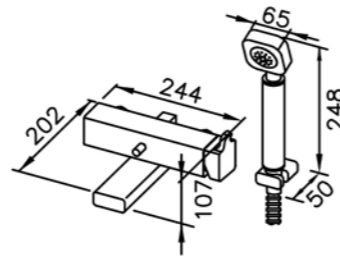

# 7909 series

: mm 1/2

7909-90-80CP  
Basin Faucet

7909-97-80CP  
Kitchen Faucet

7909-94-80CP  
Bath /Shower Mixer Body

7909-90-81CP  
Basin Faucet  
W / Lift Rod

7909-97-82CP  
Kitchen Faucet  
W / Spryer

7909-94-81CP  
Bath /Shower Mixer  
W/ Hand Shower  
W/ Hose & Wall bracket