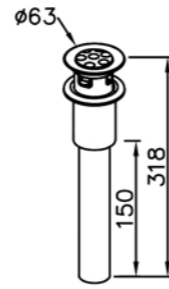

# Plumbing Fitting

: mm 1/2

6502-A1-80CP  
Pop-Up W / Tail Tube  
& Overflow

6502-A3-80CP  
Push-Button W / Tail Tube  
& Overflow

6502-A5-80CP  
7-Hole W / Tail Tube  
& Overflow

6502-N1-80CP  
Pop-Up W / Tail Tube