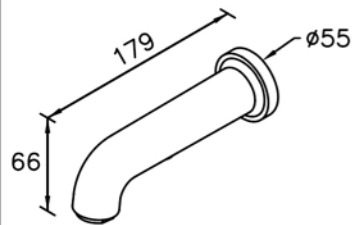

# 6765/7765/8765 series

: mm 3/3

6765-9V-80CP  
Tub Spout W/ Diverter

6765-9V-81CP  
Tub Spout W/ Diverter  
& Pipe Nipple

6765-9W-81CP  
Tub Spout W / Pipe Nipple

6765-9W-81CP  
Tub Spout W / Pipe Nipple

Concealed Mixer Valve  
W / Diverter & Check Valve  
W/O Inlet Stop Version  
6765-XW-80MA(1~4 kg/cm<sup>2</sup>)  
6765-XX-80MA(4~6 kg/cm<sup>2</sup>)