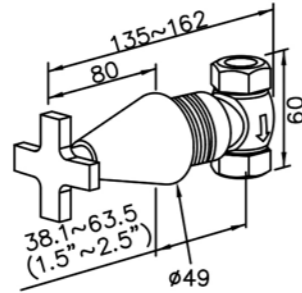

# 6874 series

: mm 1/2

6874-9W-80CP  
Tub Spout

6874-AH-80CP  
Showerhead

6874-AB-80CP  
Showerhead

6874-9W-81CP  
Tub Spout W / Diverter

6874-VA-80CP  
Water Valve (Cold Only)

6874-VB-80CP  
Water Valve (Hot Only)