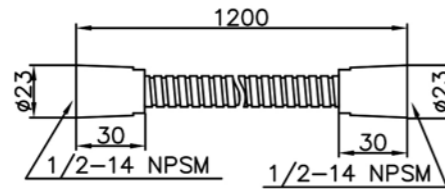

S120-F0-79CP
120cm Hose
(1/2" x 1/2")