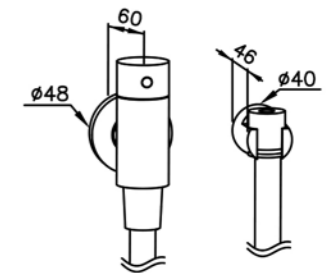

6796-9G-81CP  
Valve & Water Tube  
(Plastic CP Bracket)

6796-9G-82CP  
Valve & Water Tube  
(Plastic CP Bracket)

6796-WS-82CP  
Sprayer  
W / Valve & Bracket  
Hose 120 cm

REV.

3

ST SHENG TAI BRASSWARE CO., LTD.