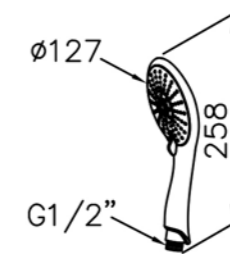

0781-9S-79CP
Hand Shower(Plastic)

REV.

3

SHENG TAI BRASSWARE CO., LTD.

DATE.

160715

REV.

3

SHENG TAI BRASSWARE CO., LTD.

DATE.

160715