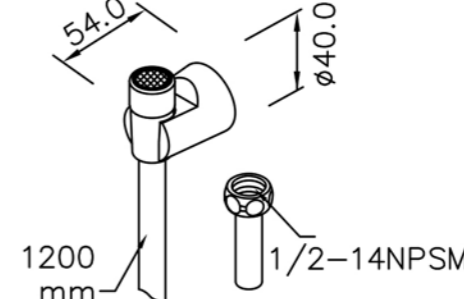

# 6757 / 7757 series (brass)

: mm 2/2

6796-9C-80CP  
Wall Bracket

6766-94-81CP  
Bath / Shower Mixer  
W / Hand Shower  
W / Hose 150cm  
W / Wall Bracket

6768-AC-80CP  
8" Showerhead

6757-9Q-80CP  
Sprayer