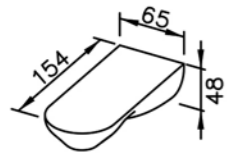

6920/7920series

: mm 3/3

6920-9V-80CP
Bath Spout