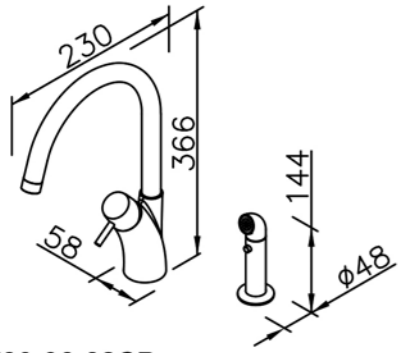

6780 series

: mm 2/2

6780-96-82CP
Kitchen Faucet
W / Sprayer