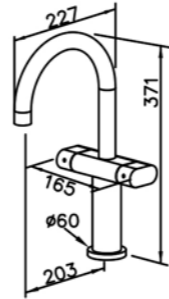

7920-96-80CP
Kitchen Faucet