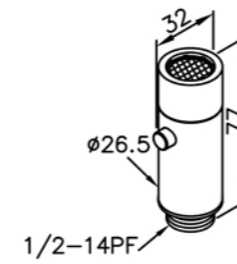

# 6757 / 7757 series (brass)

: mm 2/2

6796-9C-80CP  
Wall Bracket

6766-94-81CP  
Bath / Shower Mixer  
W / Hand Shower  
W / Hose 150cm  
W / Wall Bracket

6768-AC-80CP  
8" Showerhead

6757-9Q-80CP  
Sprayer