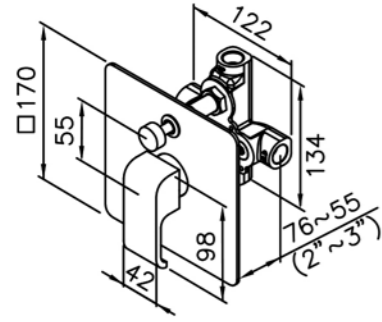

6906 series

: mm 1/1

Concealed Mixer Valve
W / Diverter & Check Valve
W / O Inlet Stop Version
6904-XW-80CW (1~4kg/cm²)