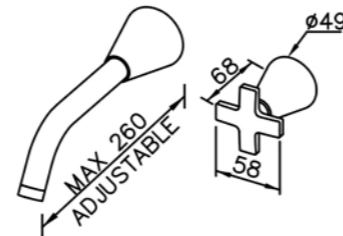

6874-V8-80CP
Single-Handle Wall-Mounted
Basin Faucet (Cold Only)

REV.

3

SHENG TAI BRASSWARE CO., LTD.

DATE.

160715