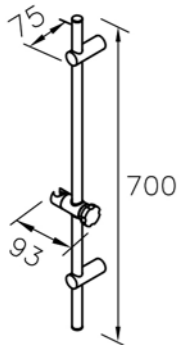

6759-9S-82CP  
Adjustable Wall Bracket  
W / Hand Shower  
W / Hose 150cm

0759-9S-79CP  
Hand Shower ( Plastic )

0759-AD-22CP  
Wall Supply(Brass)

6759-9T-81CP  
Slide Bar Set(Brass)  
W / Hand Shower(Plastic)  
W / Hose 150cm