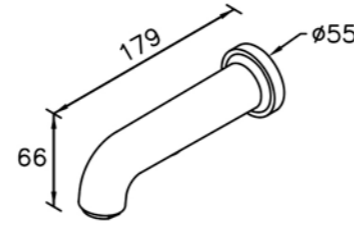

# 6765/7765/8765 series

: mm 3/3

6765-9V-80CP  
Tub Spout W/ Diverter

6765-9V-81CP  
Tub Spout W/ Diverter  
& Pipe Nipple

6765-9W-81CP  
Tub Spout W / Pipe Nipple

6765-9W-81CP  
Tub Spout W / Pipe Nipple

Concealed Mixer Valve  
W / Diverter & Check Valve  
W/O Inlet Stop Version  
6765-XW-80MA(1~4 kg/cm<sup>2</sup>)  
6765-XX-80MA(4~6 kg/cm<sup>2</sup>)