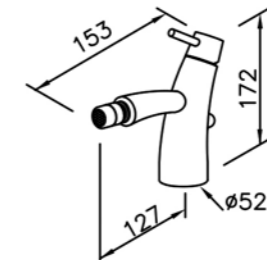

6780-99-81CP
Bidet Mixer