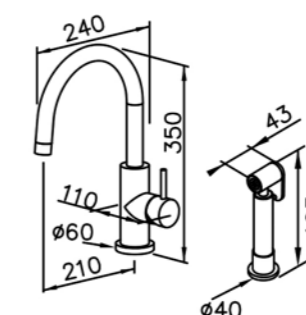

6771-97-82CP
Kitchen Faucet
W / Spryer