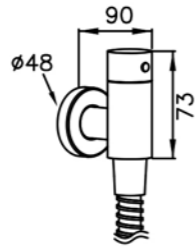

# 6796 series

: mm 2/3

6796-9J-82CP  
Valve & Hand Shower  
(Cold Only)

6796-Y5-80CP  
Valve W / Handle

7796-Y5-80CP  
Valve W / Handle

6796-9C-80CP  
Wall Bracket

6796-Y7-80CP  
Valve

7796-Y7-80CP  
Valve