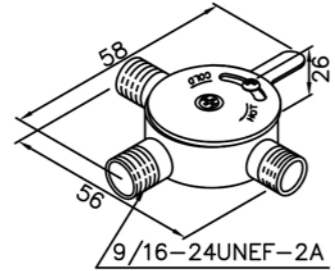

Mixing Valve

6995-15-80CR
Mixing Valve

: mm 1/1