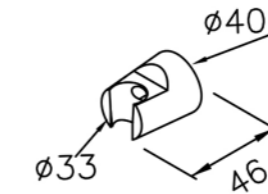

0758-9C-79CP
Wall Bracket (Plastic)