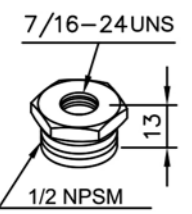

# Connector

6874-BZ-80CP  
Connector W / Filter

6874-YS-81CR  
Adaptor Check Valve  
W/Connector with Filter

6874-BC-81CP  
Extended-type Connector

6783-WA-80CR  
Connector For  
7/16-24NS and 1/2-14NPSM

6874-YY-80CR  
Swivel Tee G1/2