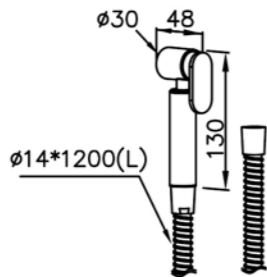

6771-WS-85CP
Sprayer
W / 120cm Hose
& Bracket