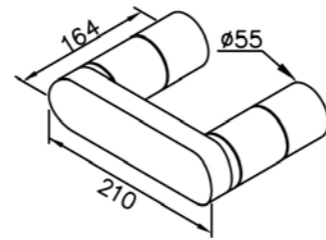

# 6922 series

: mm 2/2

6922-98-80CP  
Two-Handle  
Kitchen Faucet  
Swivel Spout

6922-X6-80CP  
Kitchen Faucet  
Swivel Spout

6922-W0-80CP  
Wall-Mounted Bath Mixer

6922-98-82CP  
Two-Handle Kitchen Faucet  
Swivel Spout  
W / Sprayer