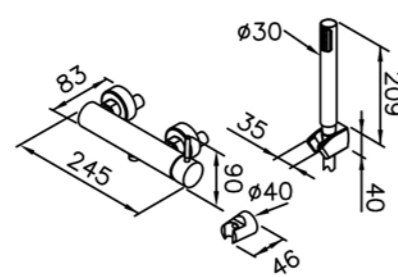

6765-93-82MA
Shower Mixer
W / Hand Shower (Plastic)
W / 150cm Hose
W / Wall Bracket(2pcs)(Plastic)