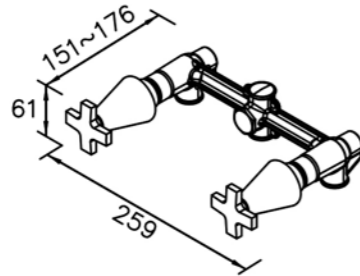

Two-Handle Valve
7874-9H-81CP
(Upward Outlet)