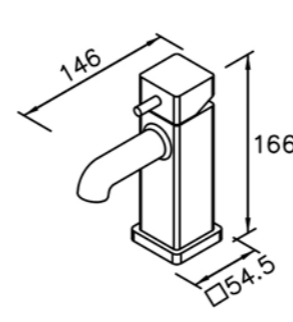

6909 series

: mm 1/4

6909-90-80CP
Basin Faucet