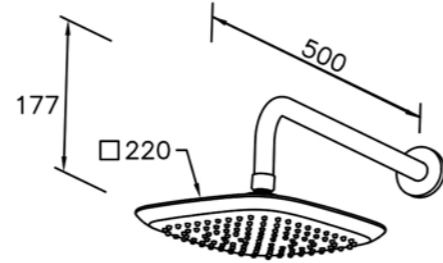

6904-AB-80CP
Wall-Mounted
Showerhead 22*22cm
(Plastic)