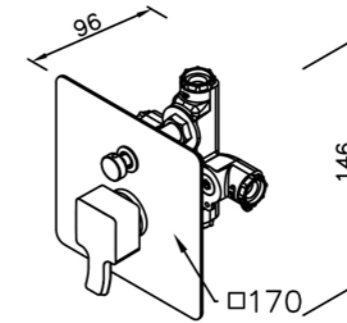

Concealed Mixer Valve
W / Diverter & Check Valve
W/O Inlet Stop Version
7909-XW-80CP(1~4 kg/cm²)