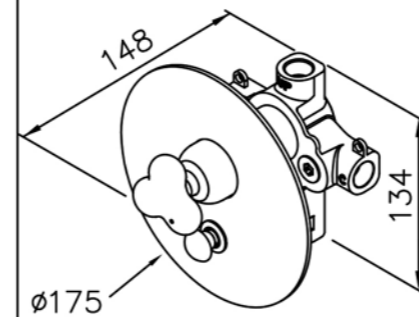

Concealed Mixer Valve
W / Diverter & Check Valve
W / Inlet Stop Version
6903-XZ-80CW (4~6kg/cm²)