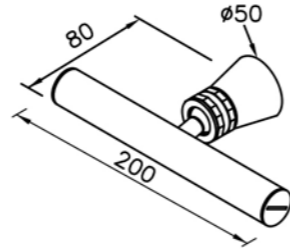

# 6874 series

: mm 1/2

6874-9W-80CP  
Tub Spout

6874-AH-80CP  
Showerhead

6874-AB-80CP  
Showerhead

6874-9W-81CP  
Tub Spout W / Diverter

6874-VA-80CP  
Water Valve (Cold Only)

6874-VB-80CP  
Water Valve (Hot Only)