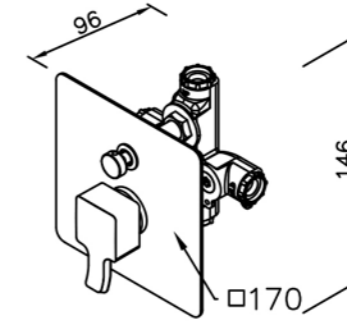

Concealed Mixer Valve
W / Diverter & Check Valve
W / Inlet Stop Version
7909-XY-80CP(1~4 kg/cm²)