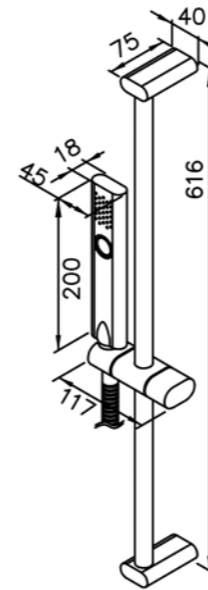

6920/7920series

: mm 2/3