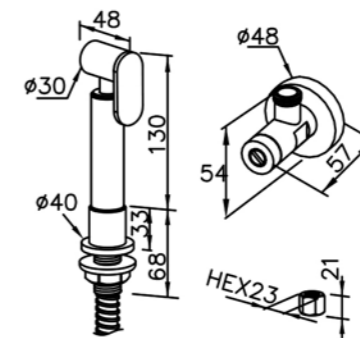

6770-WK-83S1
Sprayer W / Stand & 150 cm Hose
& Connector & Angle Stop

REV.

3

SHENG TAI BRASSWARE CO., LTD.

DATE.

160715

REV.

3

SHENG TAI BRASSWARE CO., LTD.

DATE.

160715