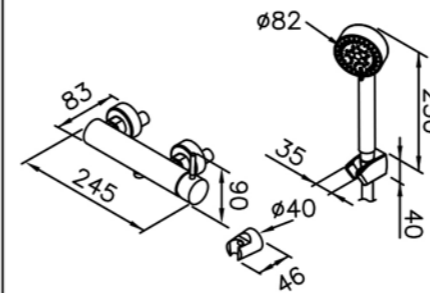

# 6765/7765/8765 series

: mm 2/3

7765-93-82MA  
Shower Mixer  
W / Hand Shower (Plastic)  
W / 150cm Hose  
W / Wall Bracket(2pcs)(Plastic)

7765-94-82MA  
Bath / Shower Mixer  
W / Hand Shower (Plastic)  
W / 150cm Hose  
W / Wall Bracket(2pcs)(Plastic)