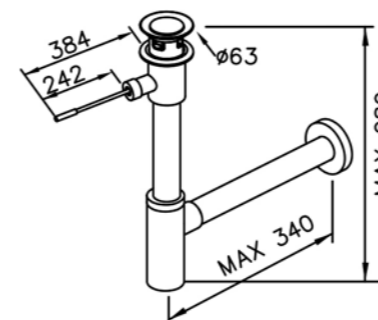

6502-A2-81CP
Hand-Drive With Overflow
W/Tail Tube
W / T-Trap(6502-T1-80CP)