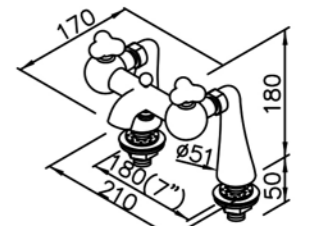

6903-U0-80CP
Rim Mounted
Bath / Shower Mixer