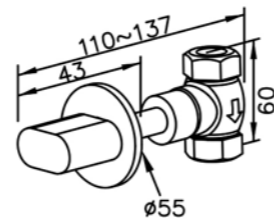

7920-VB-80CP
Water Valve (Hot Only)