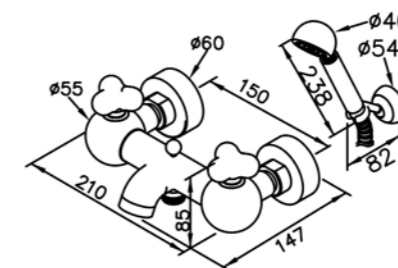

6903-94-81CP
Bath / Shower Mixer
W / Hand Shower &
Hose 150cm & Wall Bracket