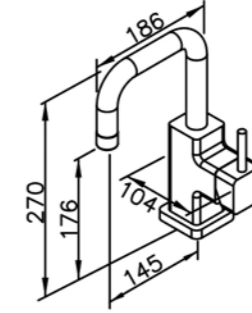

6909-91-81CP
Basin Faucet
W/Lift Rod