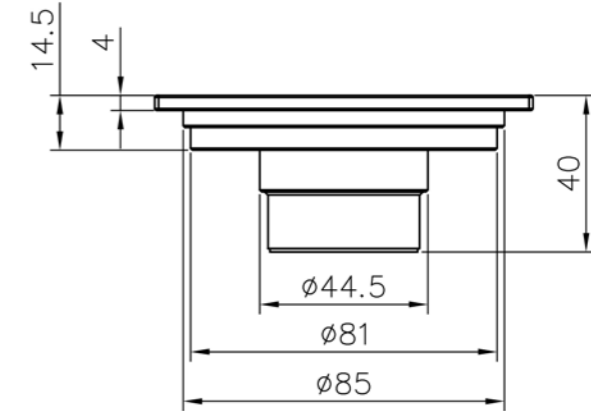

Hose

: mm 1/1

S150-FM-79CP
150cm Hose
(1/2" x M15)

Floor Drain

0303-61-79CP

Floor Drain

0303-62-79CP