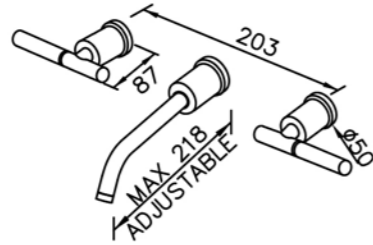

6880-92-80CP
Two-Handle Wall-Mounted
Lavatory Faucet