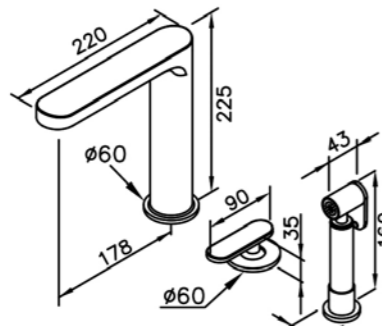

# 6922 series

: mm 2/2

6922-98-80CP  
Two-Handle  
Kitchen Faucet  
Swivel Spout

6922-X6-80CP  
Kitchen Faucet  
Swivel Spout

6922-W0-80CP  
Wall-Mounted Bath Mixer

6922-98-82CP  
Two-Handle Kitchen Faucet  
Swivel Spout  
W / Sprayer