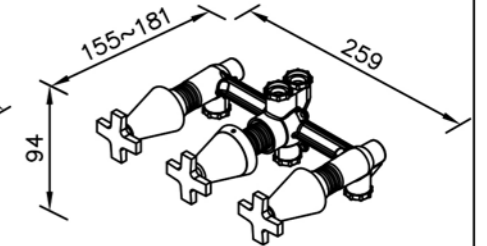

Three-Handle Valve
7874-Z3-81CP

REV.

3

SHENG TAI BRASSWARE CO., LTD.

DATE.

160715