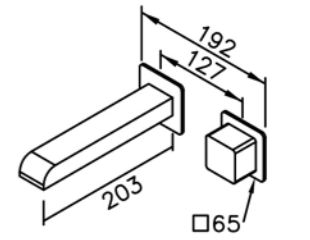

6909-V8-80CP
Wall-Mounted Basin Faucet
(Cold only)