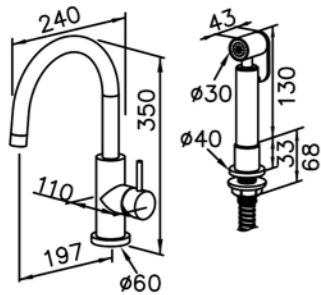

6772-97-82S1
Kitchen Faucet W / Sprayer
(NSF)