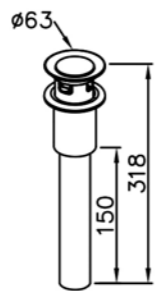

6502-A4-80CP
Turn-Over W / Tail Tube
& Overflow