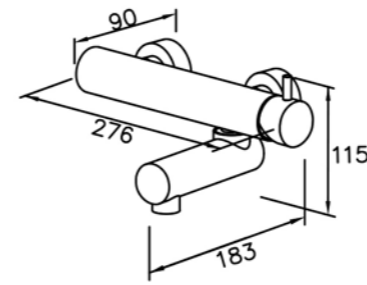

6771 / 7771 series (BRASS)

: mm 3/3

6771-W0-80CP
Bath Mixer