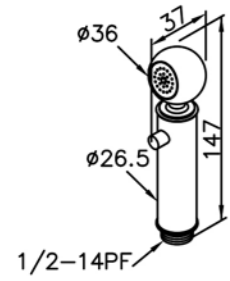

6903 series

: mm 3/4

6903-9Q-81CP
Sprayer (Push Valve)
& 120 cm Hose