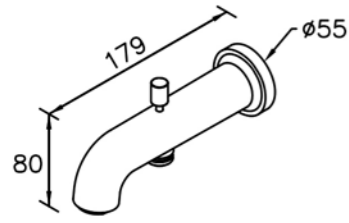

6765/7765/8765 series

: mm 3/3

6765-9V-80CP
Tub Spout W/ Diverter