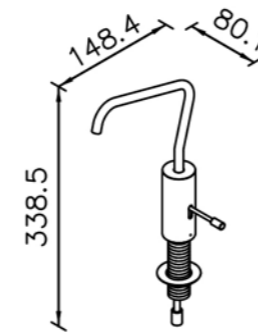

# 6777 series

: mm 1/1

6777-90-80CP  
Basin Faucet

6777-96-80CP  
Kitchen Faucet

6777-X6-80CP  
Kitchen Faucet  
Swivel Spout

6777-G0-80CP Cold Only  
Water Drinking Faucet  
(Lead-Free Brass)

6777-G1-80CP Hot Only  
Water Drinking Faucet  
(Lead-Free Brass)