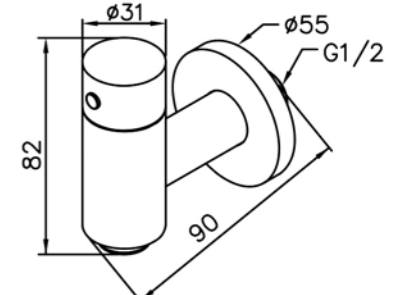

6796-L7-81S1
Valve
(Water Flow Rate Adjustable)
(Stainless Steel)