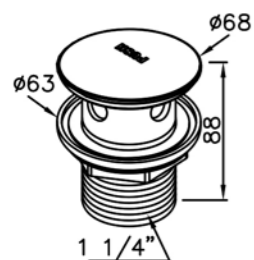

# Drain

: mm 1/1

6502-DR-82CP  
Pop-Up & Overflow

6502-DR-83CP  
Pop-Up 1-1/4"

6502-CG-82CP  
7-Hole & Overflow

6502-CG-83CP  
7-Hole 1-1/4"

6242-13-82CP  
Turn-Over & Overflow

6242-13-83CP  
Turn-Over 1-1/4"