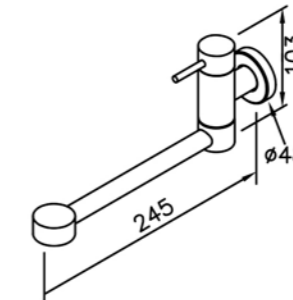

6796-9F-81CP
Kitchen Faucet
W/Handle
(Wall-Mounted / Cold Only)