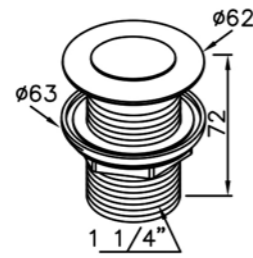

# Drain

: mm 1/1

6502-DR-82CP  
Pop-Up & Overflow

6502-DR-83CP  
Pop-Up 1-1/4"

6502-CG-82CP  
7-Hole & Overflow

6502-CG-83CP  
7-Hole 1-1/4"

6242-13-82CP  
Turn-Over & Overflow

6242-13-83CP  
Turn-Over 1-1/4"