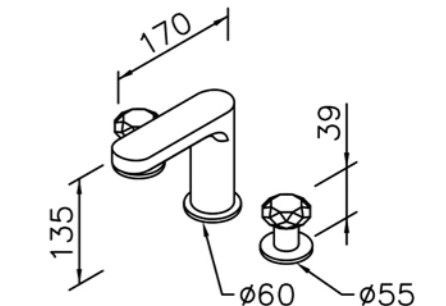

6923-91-8042
Two-Handle Basin Faucet
(Crystal)