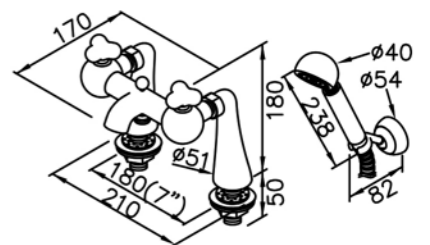

**6903-96-80CP**  
Kitchen Faucet

**7903-98-80CP**  
Two-Handle  
Kitchen Faucet  
Swivel Spout

**6903-93-81CP**  
Shower Mixer  
W / Hand Shower &  
Hose 150cm & Wall Bracket

**6903-94-81CP**  
Bath / Shower Mixer  
W / Hand Shower &  
Hose 150cm & Wall Bracket