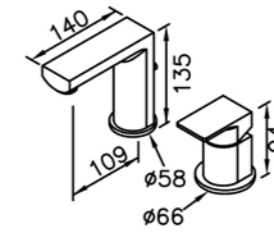

6790-X0-80CP
Basin Faucet