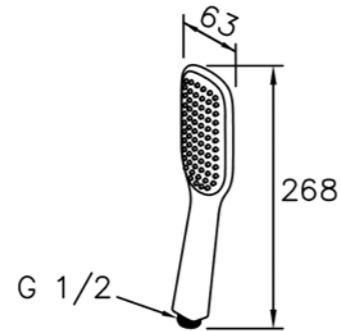

0875-9S-79CP
Hand Shower (Plastic)