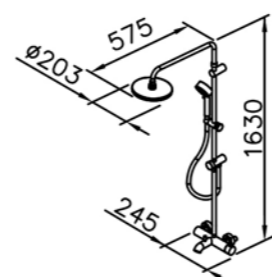

7765-BD-80MA
Rainshower System

REV.

3

SHENG TAI BRASSWARE CO., LTD.

DATE.

160715