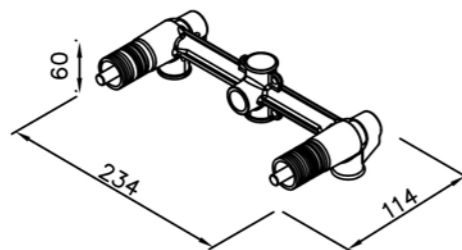

6757-9S-81CP  
Hand Shower  
W/Hose 150cm

6757-BR-80CP  
Multiple Shower Tube  
W / Hose 120cm

6757-BF-80CP  
Rainshower System

6757-BD-80CP  
Bath / Rainshower System

6757-9T-81CP Slide Bar Set  
W / Hand Shower  
W / Hose 150cm