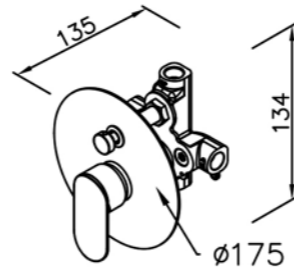

# 6923 series

: mm 2/2

Concealed Mixer Valve  
W / Diverter & Check Valve  
W / O Inlet Stop Version  
6923-XW-80CP (1~4kg/cm<sup>2</sup>)

Concealed Mixer Valve  
W / Diverter & Check Valve  
W / O Inlet Stop Version  
6923-XX-80CP (4~6kg/cm<sup>2</sup>)