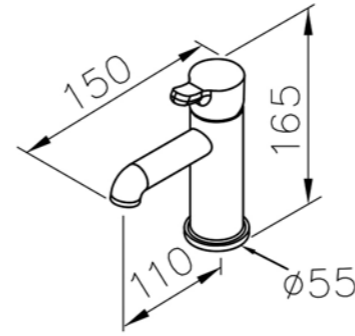

6766 series

: mm 1/1

6766-90-80CP
Basin Faucet