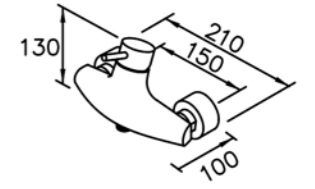

6780-93-80CP
Shower Mixer Body