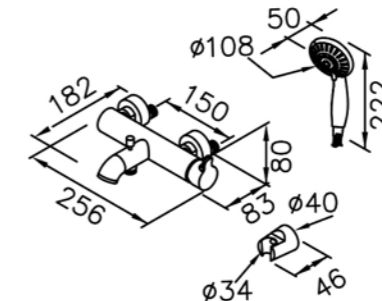

6766-94-81CP
Bath / Shower Mixer
W / Hand Shower
W / Hose 150cm
W / Wall Bracket