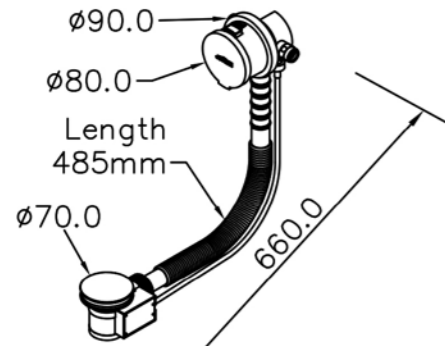

6234 series

: mm 1/1

6234-K0-80CP
Still One Bath Mixer W/Pop-Up
Waste & Overflow