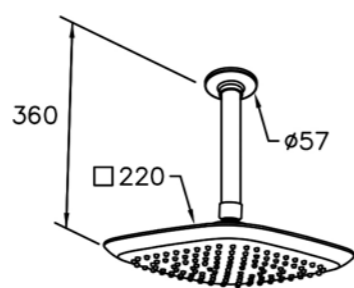

# 6779 / 7779 series

: mm 2/4

6779-9V-80CP  
Tub Spout  
W / Diverter

6779-9V-81CP  
Tub Spout W/ Diverter  
& Pipe Nipple

6779-9W-8

6904-AB-80CP  
Wall-Mounted  
Showerhead(Plastic)

6904-AS-80CP  
Ceiling-Mounted  
Showerhead(Plastic)