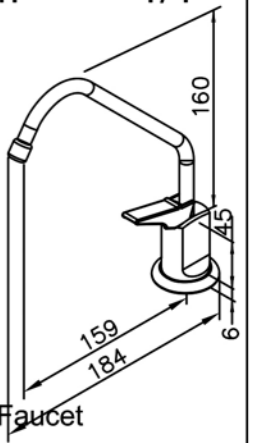

# Water Drinking Faucet

: mm 1/1

6710-04-81CP  
Bubbler

6741-01-81CP  
Bubbler

6783-G1-80CP  
Water Drinking Faucet

7780-G5-80CU  
Water Drinking Faucet  
(Antimicrobial Copper)

6808-G0-80CP  
Water Drinking Faucet  
(Lead-Free Brass)