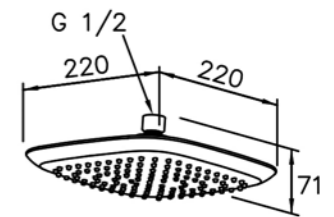

6904-AC-80CP
Showerhead 22*22cm
(Plastic)