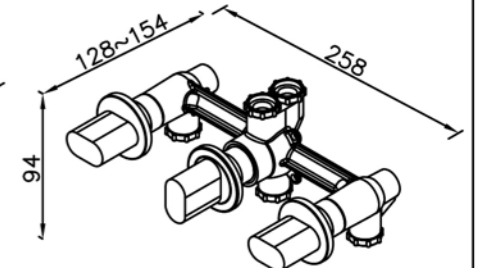

Three-Handle Valve
7920-Z0-81CP

REV.

3

SHENG TAI BRASSWARE CO., LTD.

DATE.

160715

REV.

3

SHENG TAI BRASSWARE CO., LTD.

DATE.

160715