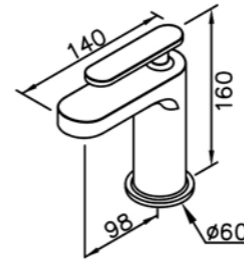

6922 series

: mm 1/2

6922-90-80CP
Basin Faucet
W / Angle-Adjusted Aerator