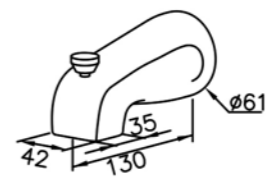

# Bath Spout

6745-03-80CP  
3/4" Brass Diverter Spout  
W / 3/4" x 1/2" Brass Bushing

6502-CF-80CP  
Insert Spacer  
O.D 58\*H16mm

6745-E1-80CP  
1/2" Brass Spout

6502-CB-80CP  
Insert Spacer  
O.D 58\*H33mm