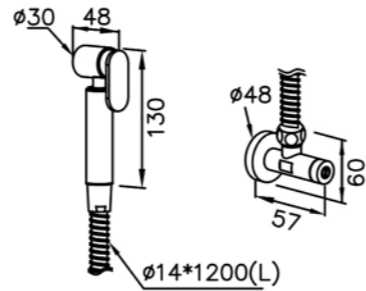

6771-WS-82CP
Sprayer
W / 120cm Hose
& Angle Stop & Bracket