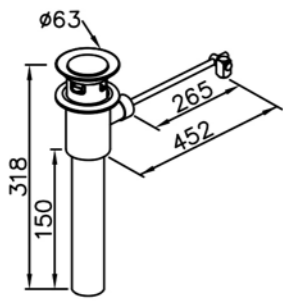

Plumbing Fitting

: mm 1/2

6502-A1-80CP
Pop-Up W / Tail Tube
& Overflow