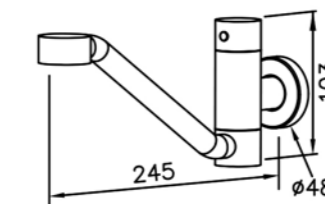

6796-9L-80CP
Kitchen Faucet
(Wall Mounted / Cold Only)