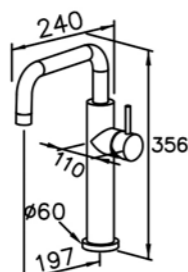

6770-96-80S1
Kitchen Faucet