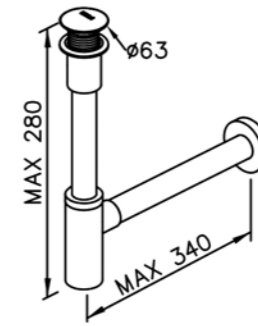

6502-N3-81CP
Push-Button W / Tail Tube
W / T-Trap(6502-T1-80CP)