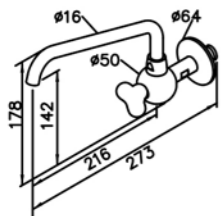

Kitchen Faucet
(Wall-Mounted / Cold Only)
6903-L1-80CP
W / Brass-Sheet Flange
7903-L1-80CP
W / Forged-Brass Flange