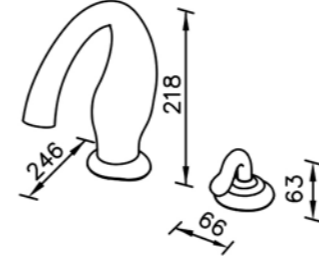

6781 series

: mm 1/2

6781-X0-80CP
Single-Handle Lavatory Faucet