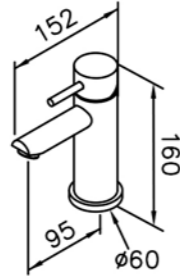

6767-91-80S1
Basin Faucet