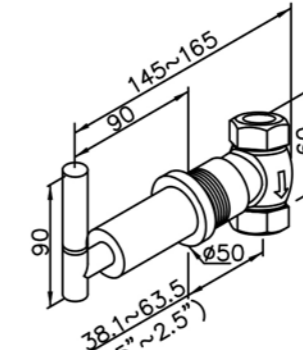

6880-VA-80CP
Water Valve (Cold Only)