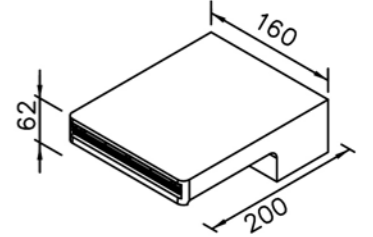

# 6919 series

: mm 1/1

Showerhead  
6919-A3-80PB (A: 300mm)  
6919-A4-80PB (A: 400mm)  
6919-A5-80PB (A: 500mm)

6919-MA-80CP  
Deck-Mounted Bath Spout

6919-WA-80CP  
Wall-Mounted Bath Spout

6919-K5-80CN  
Ceiling Showerhead Frame