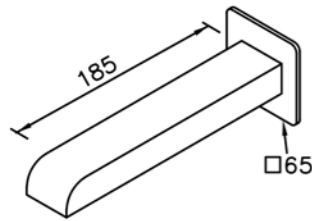

6909-W0-80CP
Bath Spout 200mm