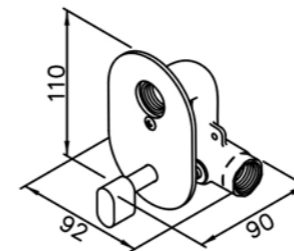

6757-XQ-80CP
Mixer Valve