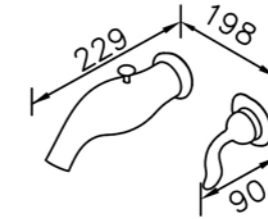

6781-X4-80CP
Bath / Shower Mixer Body