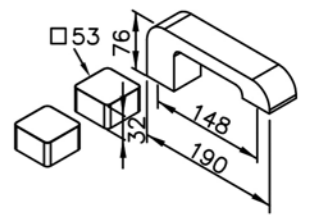

# 6904 series

: mm 2/2

6904-94-80CP  
Bath / Shower Mixer Body  
W / Flow Rate Adjusting Diverter  
7904-94-80CP  
Bath / Shower Mixer Body

6904-93-80CP  
Shower Mixer Body

6904-M0-80CP  
Two-Handle Bathtub Faucet