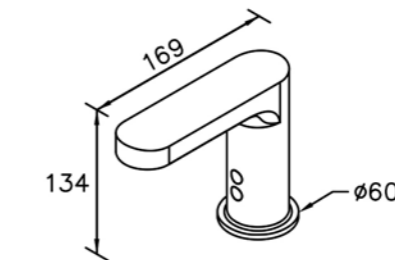

6923-S0-81CP
Electronic Basin Sensor
Faucet (Cold Only)(AC)