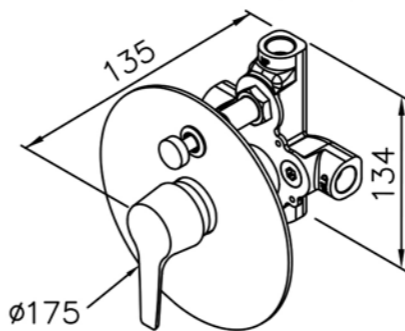

Concealed Mixer Valve
W / Diverter & Check Valve
W / Inlet Stop Version
6927-XY-80CP (1~4kg/cm²)