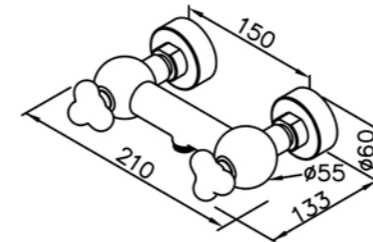

6903-93-80CP
Shower Mixer Body