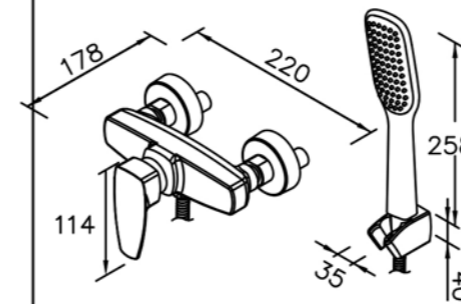

6779-L3-80CP  
Two-way Bib Tap  
1/2G

6779-94-82CP  
Bath / Shower Mixer  
W / Hand Shower  
W / 150cm Hose  
W / Wall Bracket(2pcs)

6779-93-81CP  
Shower Mixer  
W / Hand Shower  
W / 150cm Hose  
W / Wall Bracket