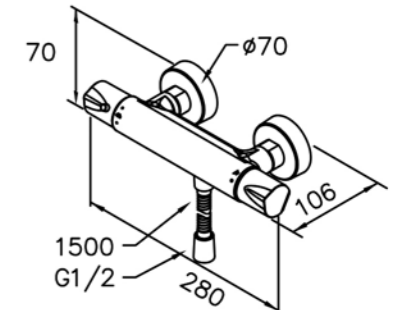

# 6926 series

: mm 1/1

6926-90-81CP  
Basin Faucet  
W/Lift Rod

6926-90-80CP  
Basin Faucet

6926-96-80CP  
Kitchen Faucet  
Swivel Spout

7920-9C-80CP  
Adjustable Wall Bracket

6757-9S-81CP  
Hand Shower  
W / Hose 150cm