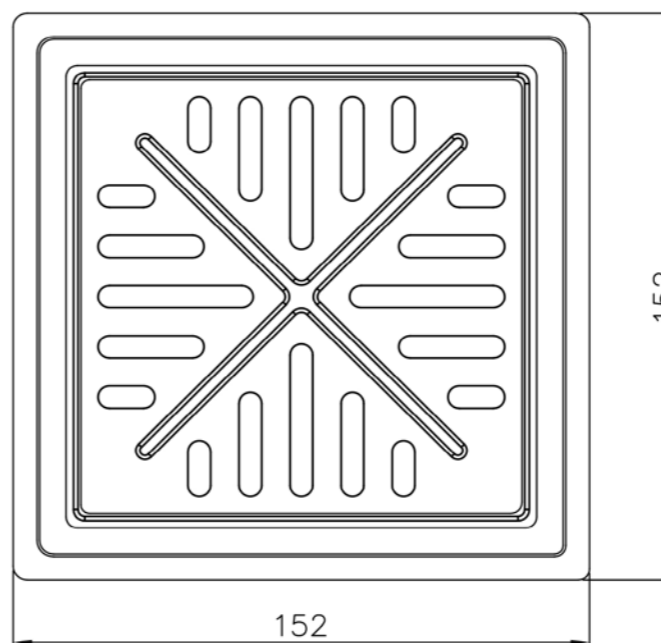

Multi-Function Floor Drain

15cmx15cm

0305-02-79S1