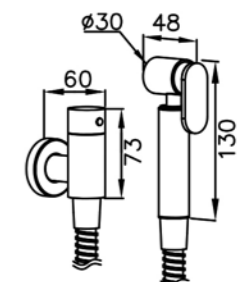

6796-9G-81CP  
Valve & Water Tube  
(Plastic CP Bracket)

6796-9G-82CP  
Valve & Water Tube  
(Plastic CP Bracket)

6796-WS-82CP  
Sprayer  
W / Valve & Bracket  
Hose 120 cm

REV.

3

ST SHENG TAI BRASSWARE CO., LTD.