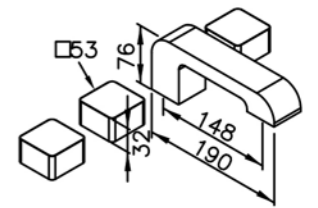

6904-M1-80CP
Three-Handle Bathtub Faucet
W / Diverter