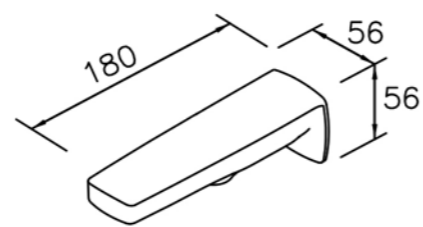

# 6779 / 7779 series

: mm 2/4

6779-9V-80CP  
Tub Spout  
W / Diverter

6779-9V-81CP  
Tub Spout W/ Diverter  
& Pipe Nipple

6779-9W-8

6904-AB-80CP  
Wall-Mounted  
Showerhead(Plastic)

6904-AS-80CP  
Ceiling-Mounted  
Showerhead(Plastic)