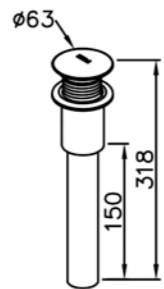

# Plumbing Fitting

: mm 1/2

6502-A1-80CP  
Pop-Up W / Tail Tube  
& Overflow

6502-A3-80CP  
Push-Button W / Tail Tube  
& Overflow

6502-A5-80CP  
7-Hole W / Tail Tube  
& Overflow

6502-N1-80CP  
Pop-Up W / Tail Tube