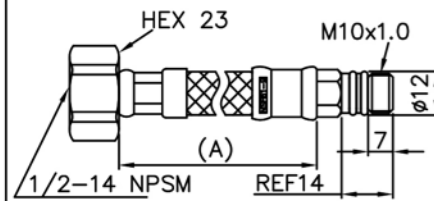

Stainless Steel Braided Hose  
(1/2" x 1/2")  
S045-FF-7900 A:450mm

Stainless Steel Braided Hose  
(1/2" x 1/2")  
S060-FF-7900 A:600mm

Stainless Steel Braided Hose  
(1/2" x M10)  
S030-FM-7900 A:300mm