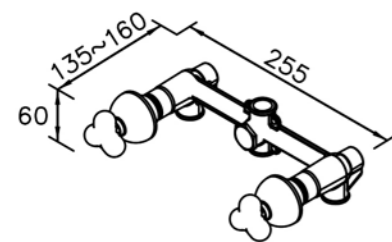

7903-9H-81CP
Two-Handle Valve
(Upward Outlet)