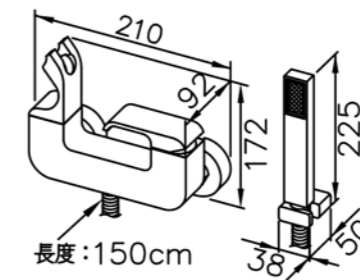

6904-93-81CP
Shower Mixer
W / Hand Shower
W / Hose 150 cm