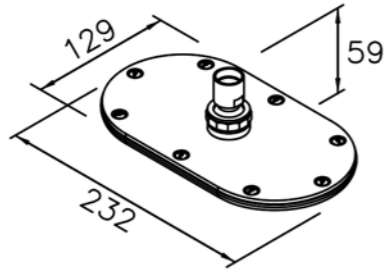

6920/7920series

: mm 3/3

6920-AC-80CP
Showerhead (Brass)