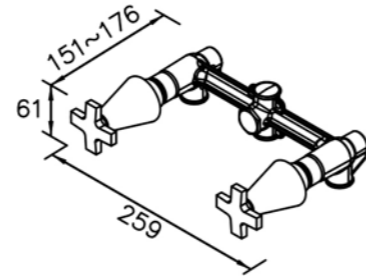

Two-Handle Valve
7874-9H-82CP
(Downward Outlet)