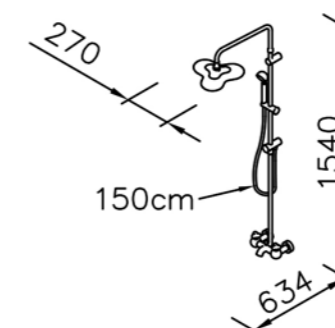

Bath / Rainshower System
6903-BD-82CP
Center Spray / Whole Spray