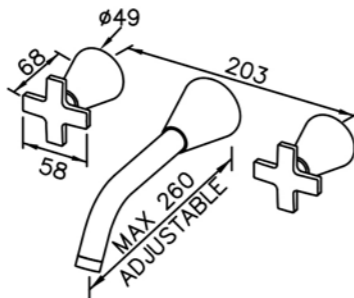

6874-92-80CP
Two-Handle
Wall-Mount Basin Faucet