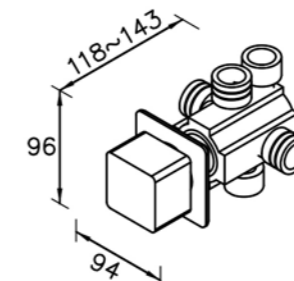

6909-9T-81CP
Slide Bar Set
W / Hand Shower
W / Hose 150cm

3-Way Diverter (Two Inlet)
7909-W3-80CP