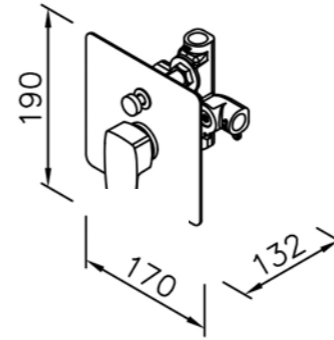

6779 / 7779 series

: mm 3/4

Concealed Mixer Valve
W / Diverter & Check Valve
W/O Inlet Stop Version
6779-XW-80CP(1~4 kg/cm²)