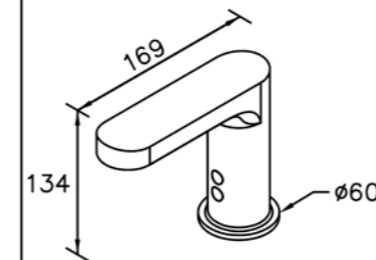

6923-S1-81CP
Electronic Basin Sensor Mixer
W / Mixing Valve (AC)