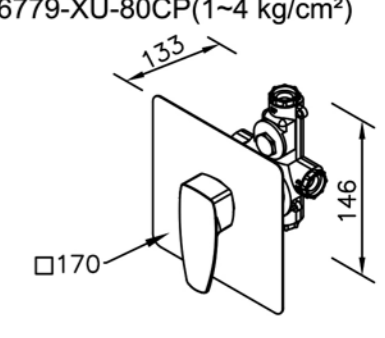

Concealed Mixer Valve
W / O Inlet Stop Version
(Slimmed-Down Valve)
6779-XN-80CP