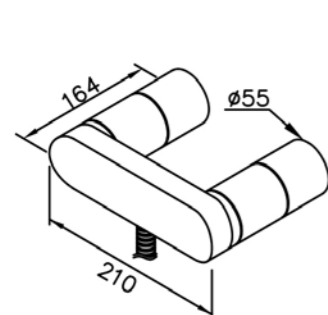

6922-93-80CP
Shower Mixer Body