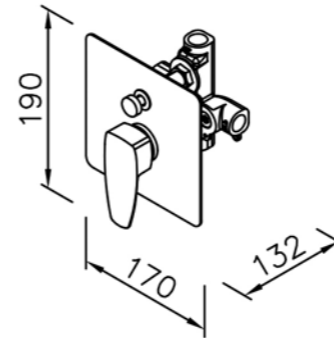

Concealed Mixer Valve
W / Diverter & Check Valve
W/O Inlet Stop Version
6779-XX-80CP(4~6 kg/cm²)