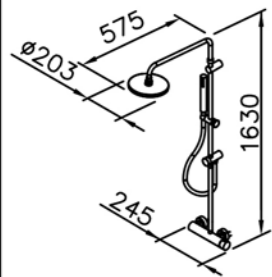

6765-BF-80MA
Rainshower System