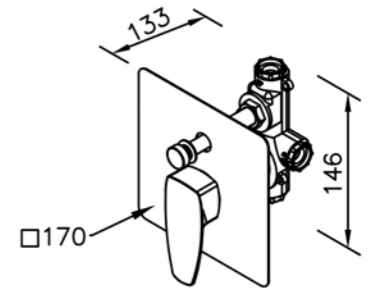

Concealed Mixer Valve
W / Diverter & Check Valve
W/O Inlet Stop Version
(Slimmed-Down Valve)
6779-XU-80CP(1~4 kg/cm²)