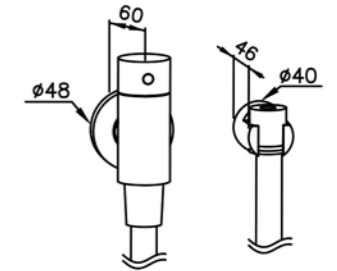

6796-9G-80CP
Valve & Water Tube
(Plastic White Bracket)