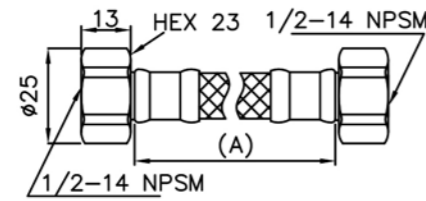

Stainless Steel Braided Hose  
(1/2" x 1/2")  
S045-FF-7900 A:450mm

Stainless Steel Braided Hose  
(1/2" x 1/2")  
S060-FF-7900 A:600mm

Stainless Steel Braided Hose  
(1/2" x M10)  
S030-FM-7900 A:300mm