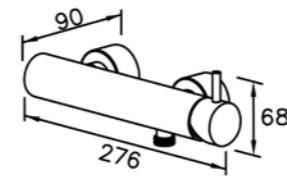

6771 / 7771 series (BRASS)

: mm 2/3

6771 / 7771 series (BRASS)

: mm 3/3

REV.

3

SHENG TAI BRASSWARE CO., LTD.

DATE.

160715

REV.

3

SHENG TAI BRASSWARE CO., LTD.

DATE.

160715