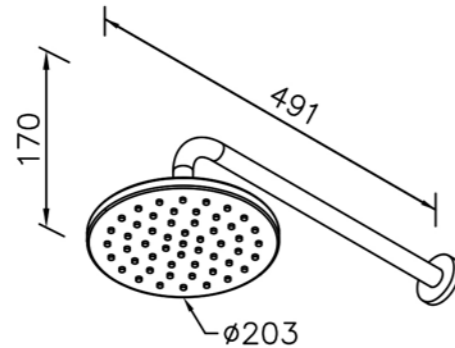

6768-AB-80CP
Wall-Mounted 8" Showerhead