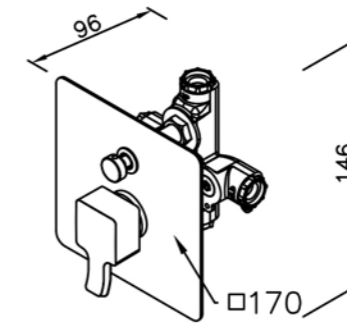

# 7909 series

: mm 2/2

7909-BD-80CP  
RainShower System  
W/Hand Shower & 150cm Hose  
W/Ceiling-Mounted  
8"Showerhead(Brass)

Concealed Mixer Valve  
W / Diverter & Check Valve  
W/O Inlet Stop Version  
7909-XW-80CP(1~4 kg/cm<sup>2</sup>)