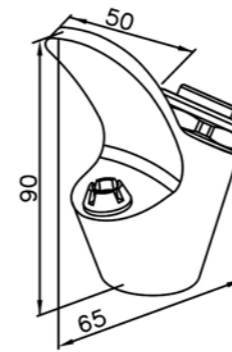

Water Drinking Faucet

: mm 1/1

6710-04-81CP
Bubbler