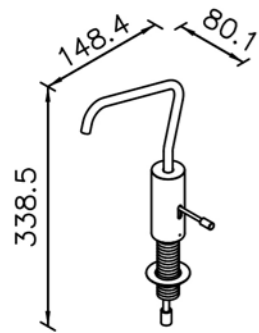

# 6777 series

: mm 1/1

6777-90-80CP  
Basin Faucet

6777-96-80CP  
Kitchen Faucet

6777-X6-80CP  
Kitchen Faucet  
Swivel Spout

6777-G0-80CP Cold Only  
Water Drinking Faucet  
(Lead-Free Brass)

6777-G1-80CP Hot Only  
Water Drinking Faucet  
(Lead-Free Brass)