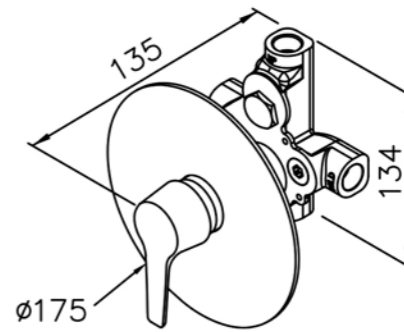

Concealed Mixer Valve
W / Check Valve
W / Inlet Stop Version
6927-XP-80CP