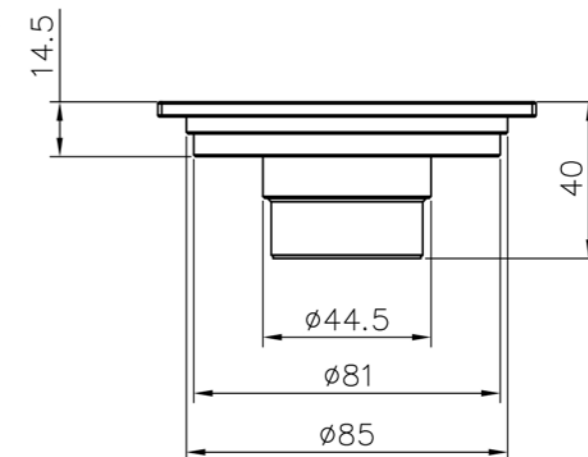

REV.

3

SHENG TAI BRASSWARE CO., LTD.

DATE.

160715