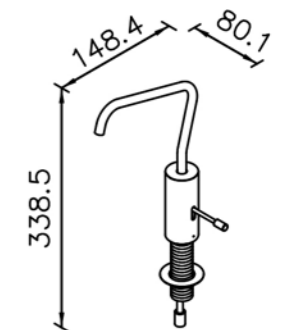

6777-G2-80CP Cold & Hot
Water Drinking Faucet
(Lead-Free Brass)