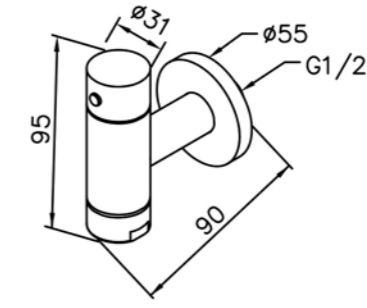

# 6796 series

: mm 3/3

6796-L7-80CP  
Hose Bib

6796-L7-80S1  
Hose Bib  
(Stainless Steel)

6796-L7-81S1  
Hose Bib  
(Water Flow Rate Adjustable)  
(Stainless Steel)

6796-XQ-80CP  
Mixer Valve  
W/Adjustable Valve & Sprayer  
& Bracket & 120cm Hose