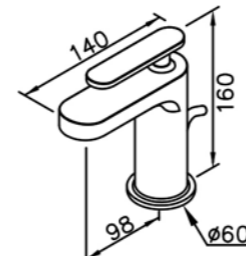

6922-90-81CP
Single-Handle Lavatory Faucet
W / Lift Rod