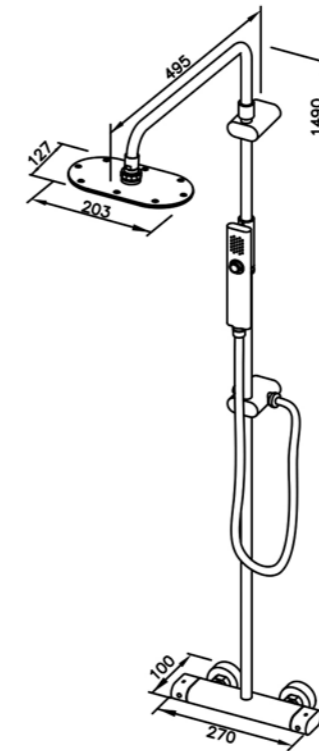

6920-BF-80CP
Rainshower System