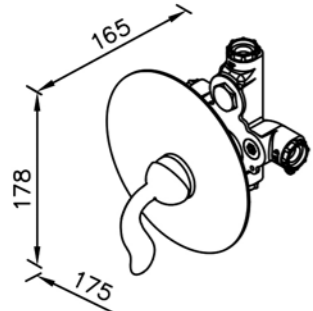

6781 series

: mm 2/2

6781-XM-80CP
Concealed Mixer Valve
W/Check Valve
W/O Inlet Stop Version