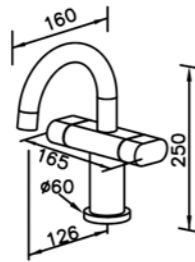

7920-90-80CP
Basin Faucet