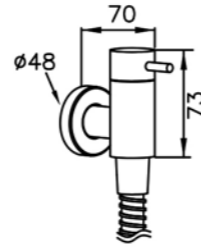

# 6796 series

: mm 2/3

6796-9J-82CP  
Valve & Hand Shower  
(Cold Only)

6796-Y5-80CP  
Valve W / Handle

7796-Y5-80CP  
Valve W / Handle

6796-9C-80CP  
Wall Bracket

6796-Y7-80CP  
Valve

7796-Y7-80CP  
Valve