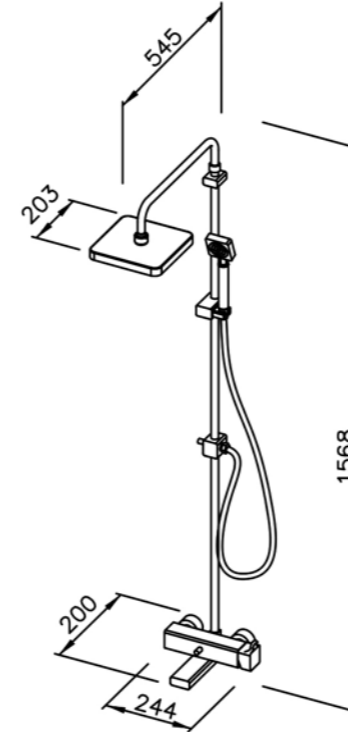

7909 series

: mm 2/2

7909-BD-80CP
RainShower System
W/Hand Shower & 150cm Hose
W/Ceiling-Mounted
8"Showerhead(Brass)