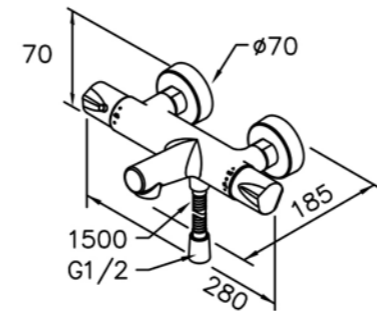

6926-T4-85CP
Thermostatic Bath / Shower
Mixer Body
W / Hose 150cm