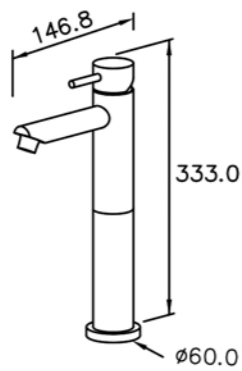

# 6757 / 7757 series (brass)

mm 1/2

6757-90-80CP  
Basin Faucet

6757-91-80CP  
Basin Faucet

6757-9C-80CP  
Wall Bracket

7757-90-80CP  
Basin Faucet  
( Extra-Length Type )

7757-91-80CP  
Basin Faucet  
( Extra-Length Type )