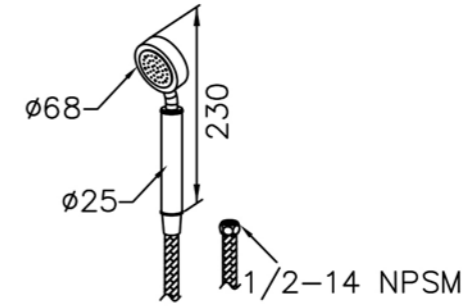

6771-AH-80CP
6" Showerhead

6771-9S-81CP
Hand Shower
W / Hose 150cm