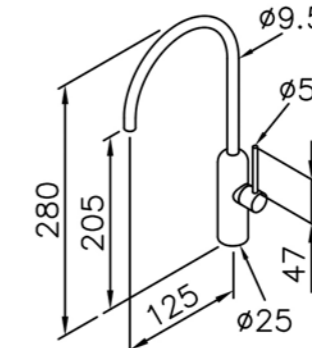

# Water Drinking Faucet

: mm 1/1

6710-04-81CP  
Bubbler

6741-01-81CP  
Bubbler

6783-G1-80CP  
Water Drinking Faucet

7780-G5-80CU  
Water Drinking Faucet  
(Antimicrobial Copper)

6808-G0-80CP  
Water Drinking Faucet  
(Lead-Free Brass)