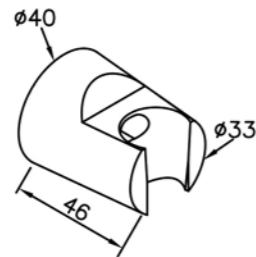

0758-9C-79CP
Wall Bracket
(Plastic / CP)