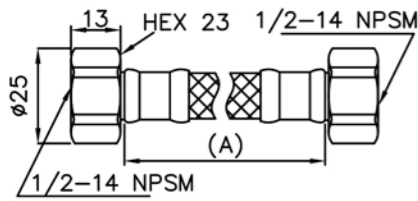

Stainless Steel Braided Hose
(1/2" x 1/2")
S030-FF-7900 A:300mm