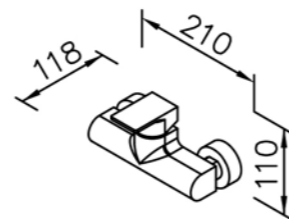

6790-93-80CP
Shower Mixer Body