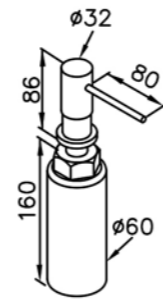

6770-26-80S1
Soap Dispenser