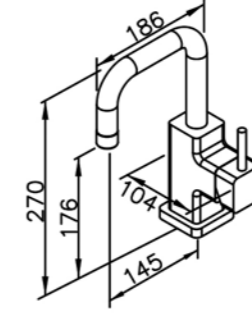

6909-91-80CP
Basin Faucet