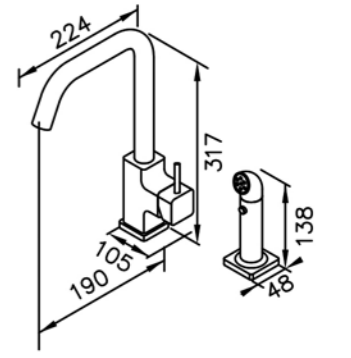

6909-97-82CP
Kitchen Faucet
W / Sprayer