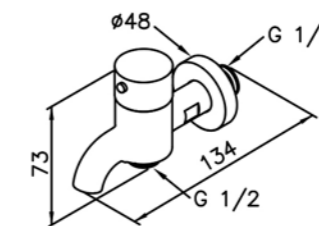

0758-9C-79CP  
Wall Bracket (Plastic)

0766-9S-79CP  
Hand Shower (Plastic)

0777-9S-79CP  
Hand Shower (Plastic)

0765-9C-79CP  
Wall Bracket (Plastic)

0759-9S-79CP  
Hand Shower (Plastic)

6765-L3-80CP  
Two-way Bib Tap  
1/2G