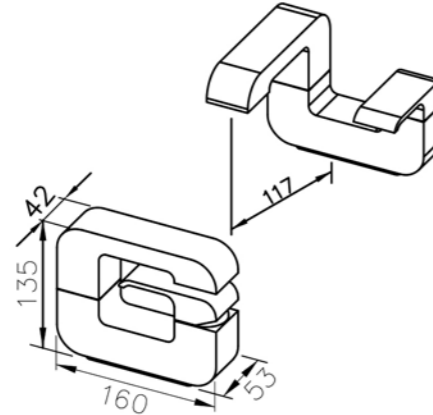

# 6904 series

: mm 1/2

6904-90-80CP  
Basin Faucet  
Rotary Cartridge  
W / Flow Rate Adjusting Spout

7904-90-80CP  
Basin Faucet

6904-91-80CP  
Two-Handle Basin Faucet

6904-90-81CP  
Basin Faucet  
Rotary Cartridge  
W / Flow Rate Adjusting Spout  
W / Lift Rod