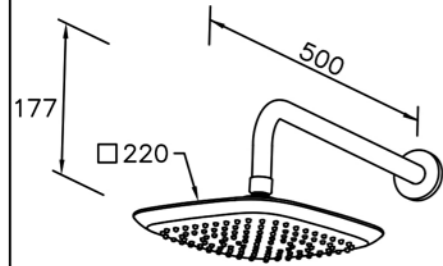

# 6779 / 7779 series

: mm 2/4

6779-9V-80CP  
Tub Spout  
W / Diverter

6779-9V-81CP  
Tub Spout W/ Diverter  
& Pipe Nipple

6779-9W-8

6904-AB-80CP  
Wall-Mounted  
Showerhead(Plastic)

6904-AS-80CP  
Ceiling-Mounted  
Showerhead(Plastic)