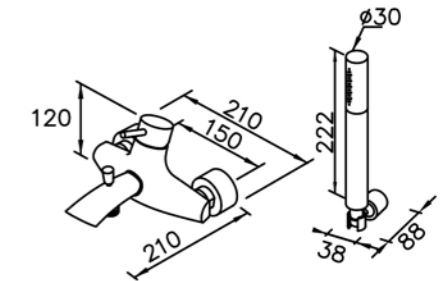

6780-94-81CP
Bath / Shower Mixer
W / Hand Shower & Hose
& Wall Bracket

REV.

3

SHENG TAI BRASSWARE CO., LTD.

DATE.

160715