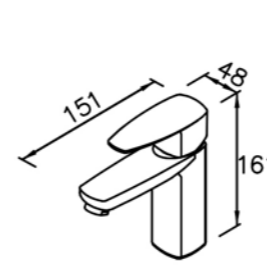

6779 / 7779 series

: mm 1/4

6779-90-80CP
Basin Faucet