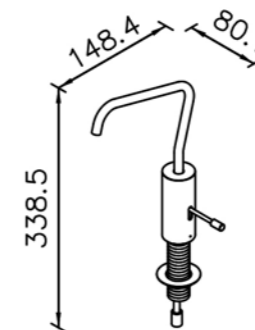

6777-G0-80CP Cold Only  
Water Drinking Faucet  
(Lead-Free Brass)

6777-G1-80CP Hot Only  
Water Drinking Faucet  
(Lead-Free Brass)

6777-G2-80CP Cold & Hot  
Water Drinking Faucet  
(Lead-Free Brass)