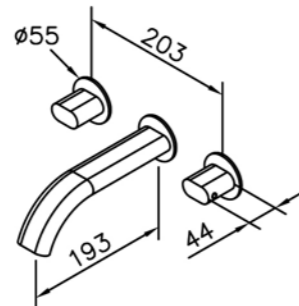

7920-96-82CP  
Kitchen Faucet  
W / Sprayer

6920-94-80CP  
Bath / Shower Mixer Body

6920-9S-81CP  
Hand Shower  
W / Hose 150cm

6920-9C-80CP  
Wall Bracket

6920-93-80CP  
Shower Mixer Body

6920-W0-80CP  
Two-Handle  
Wall-Mounted  
Bath Mixer