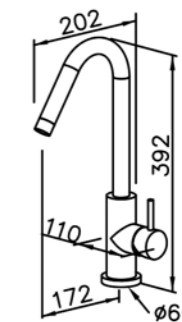

7771-96-80CP
Kitchen Faucet