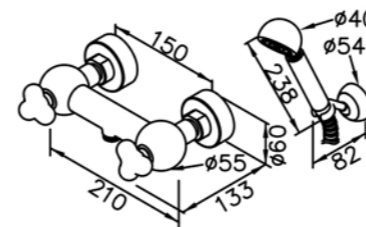

6903-93-81CP
Shower Mixer
W / Hand Shower &
Hose 150cm & Wall Bracket