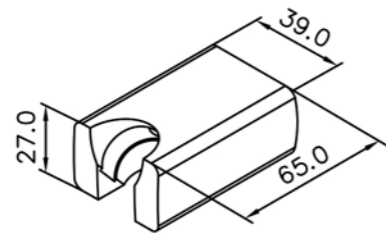

7909-9C-80CP
Adjustable Wall Bracket