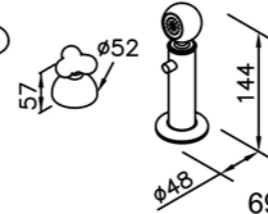

# 6903 series

: mm 2/4

**7903-98-82CP**  
Two-Handle Kitchen Faucet  
Swivel Spout  
W / Sprayer

**6903-WK-81CW**  
Sprayer W / Stand  
W / Hose 150cm

**6903-9S-81CP**  
Hand Shower  
W / Hose 150cm

**6903-9C-80CP**  
Wall Bracket