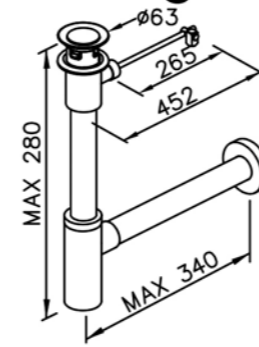

Plumbing Fitting

: mm 2/2

6502-A1-81CP
Pop-Up With Overflow
W / Tail Tube
W / T-Trap(6502-T1-80CP)