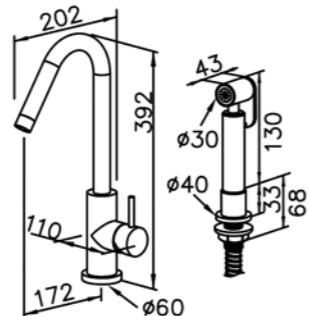

7772-96-82S1
Kitchen Faucet
W / Sprayer