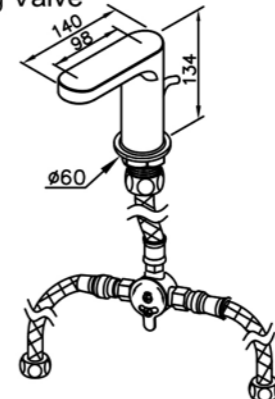

6922-N1-81CP
Tip-Touch Basin Faucet
W / Mixing Valve & Lift Rod