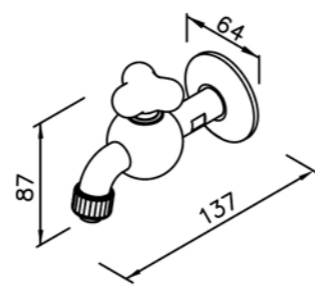

# 6903 series

: mm 3/4

6903-9Q-81CP  
Sprayer (Push Valve)  
& 120 cm Hose

7903-9Q-81CP  
Sprayer (Click-Lock Valve)  
& 120 cm Hose

Hose Bib  
6903-L4-80CP  
W / Brass-Sheet Flange  
7903-L4-80CP  
W / Forged-Brass Flange