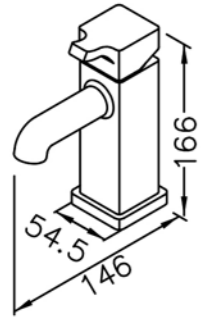

7909 series

: mm 1/2

7909-90-80CP
Basin Faucet