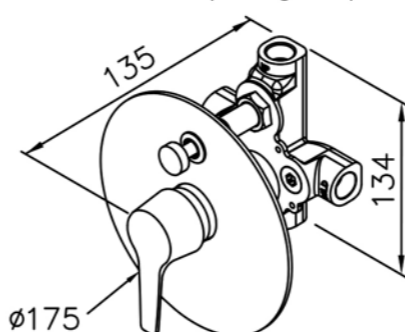

Concealed Mixer Valve
W / Diverter & Check Valve
W / Inlet Stop Version
6927-XZ-80CP (4~6kg/cm²)