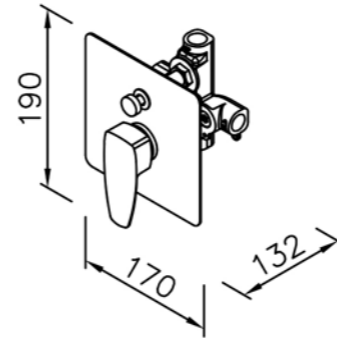

Concealed Mixer Valve
W / Diverter & Check Valve
W / Inlet Stop Version
6779-XZ-80CP(4~6 kg/cm²)

REV.

3

SHENG TAI BRASSWARE CO., LTD.

DATE.

160715

REV.

3

SHENG TAI BRASSWARE CO., LTD.

DATE.

160715