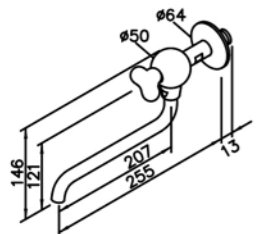

**6903-97-80CP**  
Kitchen Faucet

**6903-93-80CP**  
Shower Mixer Body

**6903-94-80CP**  
Bath / Shower Mixer Body

**6903-U0-80CP**  
Rim Mounted  
Bath / Shower Mixer

**Kitchen Faucet**  
( Wall-Mounted / Cold Only )  
6903-L2-80CP  
W / Brass-Sheet Flange  
7903-L2-80CP  
W / Forged-Brass Flange