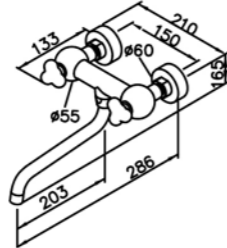

6903-95-80CP
Kitchen Faucet
Wall-Mounted