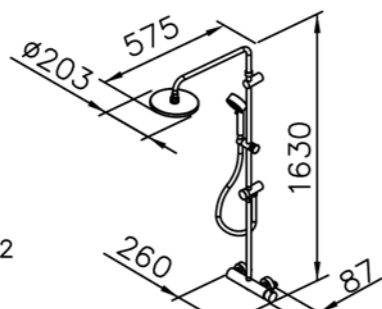

6757-BF-80CP
Rainshower System