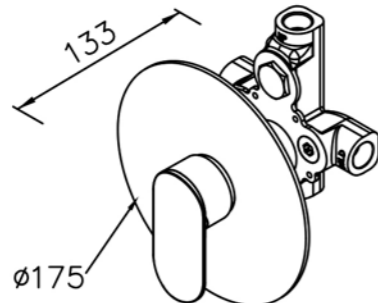

Concealed Mixer Valve
W / Check Valve
W / O Inlet Stop Version
6923-XM-80CP