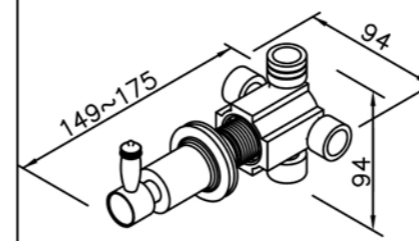

6803 series

: mm 1/1

3-WAY Diverter(One Inlets)
7803-WC-80CP