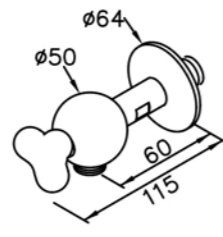

6903-Y7-80CP
Angle Stop