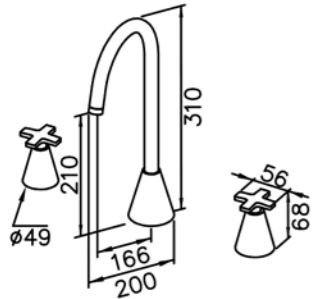

# 6874 series

: mm 1/2

6874-9W-80CP  
Tub Spout

6874-AH-80CP  
Showerhead

6874-AB-80CP  
Showerhead

6874-9W-81CP  
Tub Spout W / Diverter

6874-VA-80CP  
Water Valve (Cold Only)

6874-VB-80CP  
Water Valve (Hot Only)