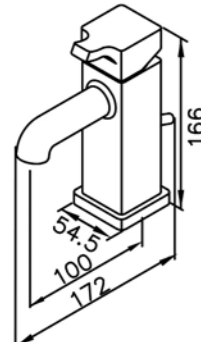

# 7909 series

: mm 1/2

7909-90-80CP  
Basin Faucet

7909-97-80CP  
Kitchen Faucet

7909-94-80CP  
Bath /Shower Mixer Body

7909-90-81CP  
Basin Faucet  
W / Lift Rod

7909-97-82CP  
Kitchen Faucet  
W / Spryer

7909-94-81CP  
Bath /Shower Mixer  
W/ Hand Shower  
W/ Hose & Wall bracket