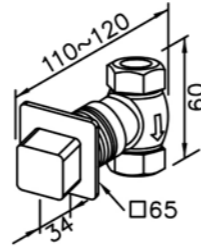

6909-VB-80CP
Water Valve (Hot Only)