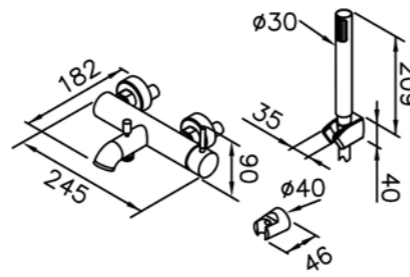

6765-96-80MA  
Kitchen Faucet  
Swivel Spout

6765-W0-80MA  
Wall-Mounted  
Bathtub Mixer

6765-BF-80MA  
Rainshower System

6765-93-82MA  
Shower Mixer  
W / Hand Shower (Plastic)  
W / 150cm Hose  
W / Wall Bracket(2pcs)(Plastic)