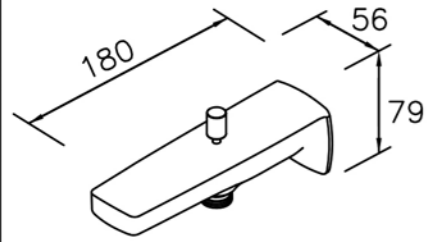

6779 / 7779 series

: mm 2/4

6779-9V-80CP
Tub Spout
W / Diverter