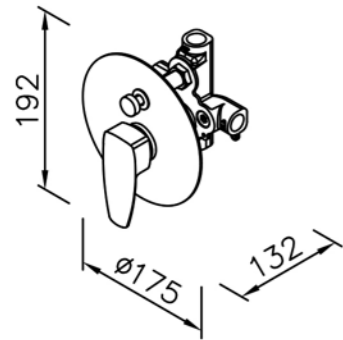

6779 / 7779 series

: mm 4/4

Concealed Mixer Valve
W / Diverter & Check Valve
W/O Inlet Stop Version
7779-XW-80CP(1~4 kg/cm²)