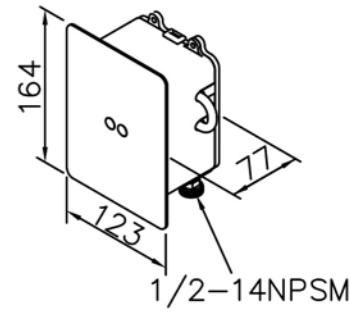

6618 Series

6618-S0-80S1
Electronic Urinal Flash Valve
(DC)
6618-S0-81S1
Electronic Urinal Flash Valve
(AC)