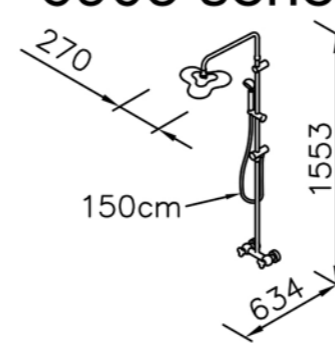

6903 series

: mm 4/4

Rainshower System
6903-BF-80CP
Without Diverting Function