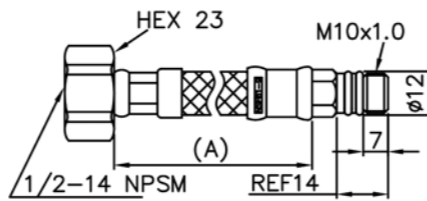

Stainless Steel Braided Hose
(1/2" x M10)
S060-FM-7900 A:600mm