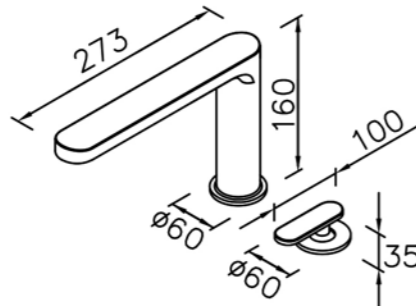

6923-M0-80CP
Single-Handle Bathtub Faucet
W / Swivel Spout