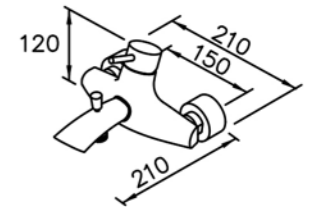

6780-94-80CP
Bath / Shower Mixer Body