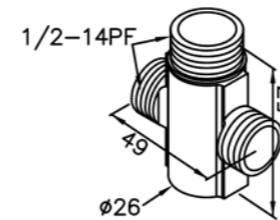

Diverter

6790-TC-80CR
Diverter