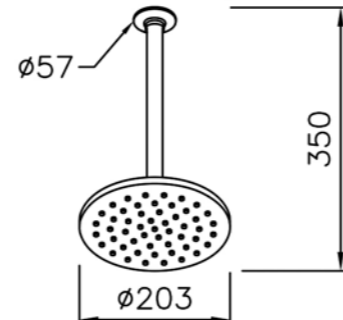

6768-AS-80CP
Ceiling-Mounted 8" Showerhead