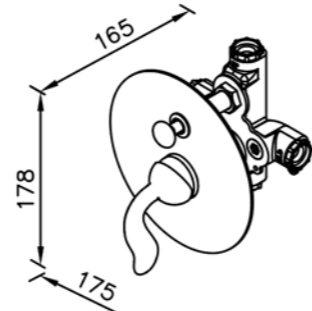

# 6781 series

: mm 2/2

6781-XM-80CP  
Concealed Mixer Valve  
W/Check Valve  
W/O Inlet Stop Version

6781-XP-80CP  
Concealed Mixer Valve  
W/Check Valve  
W/ Inlet Stop Version

6781-XW-80CP  
Concealed Valve W/Diverter &  
Check Valve W/O Inlet Stop  
Version(1~4 kg/cm<sup>2</sup>)