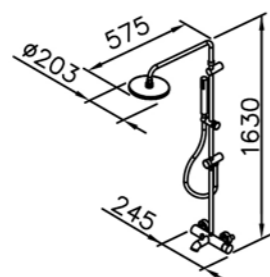

6765-BD-80MA
Rainshower System