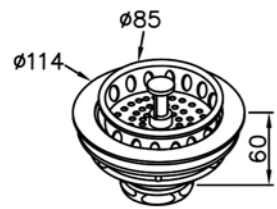

Duo Strainer

6302-W1-80CP
Duo Strainer