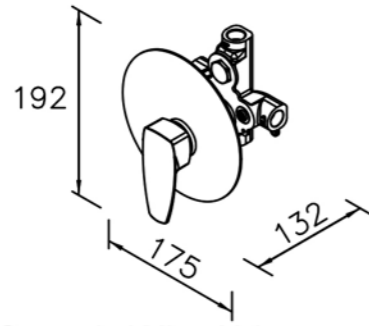

Concealed Mixer Valve
W / Check Valve
W / Inlet Stop Version
7779-XP-80CP