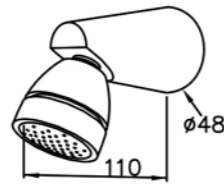

# 6874 series

: mm 1/2

6874-9W-80CP  
Tub Spout

6874-AH-80CP  
Showerhead

6874-AB-80CP  
Showerhead

6874-9W-81CP  
Tub Spout W / Diverter

6874-VA-80CP  
Water Valve (Cold Only)

6874-VB-80CP  
Water Valve (Hot Only)