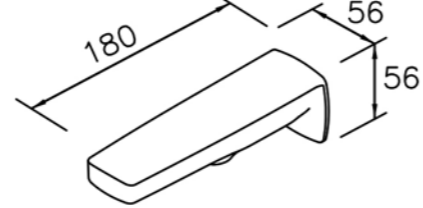

# 6779 / 7779 series

: mm 2/4

6779-9V-80CP  
Tub Spout  
W / Diverter

6779-9V-81CP  
Tub Spout W/ Diverter  
& Pipe Nipple

6779-9W-8

6904-AB-80CP  
Wall-Mounted  
Showerhead(Plastic)

6904-AS-80CP  
Ceiling-Mounted  
Showerhead(Plastic)