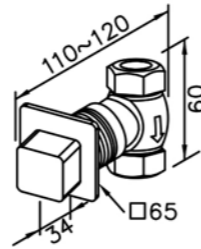

6909-VA-80CP
Water Valve (Cold Only)