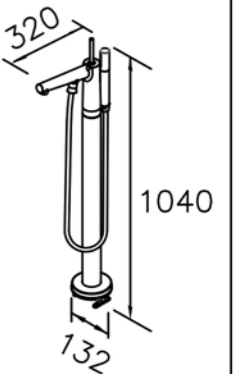

6926-U1-80CP
Floor-Mounted
Bath Mixer

REV.

3

SHENG TAI BRASSWARE CO., LTD.

DATE.

160715

REV.

3

SHENG TAI BRASSWARE CO., LTD.

DATE.

160715