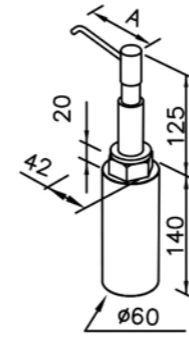

Deck-Mounted Soap Dispenser

: mm 1/1

Soap Dispenser
6759-26-80CP A:81mm
6759-26-81CP A:163mm