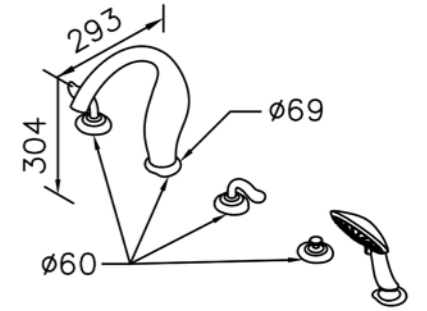

# 6781 series

: mm 1/2

6781-X0-80CP  
Single-Handle Lavatory Faucet

6781-91-80CP  
Two -Handle Lavatory Faucet

6781-M2-80CP  
Two-Handle Bathtub Faucet  
W / Diverter & Hand Shower

6781-X6-80CP  
Single-Handle Kitchen Faucet