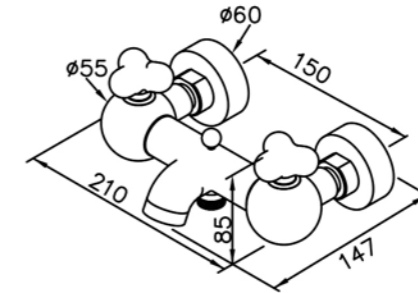

6903-94-80CP
Bath / Shower Mixer Body