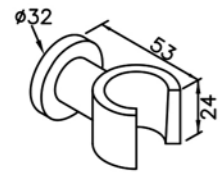

# 6796 series

: mm 2/3

6796-9J-82CP  
Valve & Hand Shower  
(Cold Only)

6796-Y5-80CP  
Valve W / Handle

7796-Y5-80CP  
Valve W / Handle

6796-9C-80CP  
Wall Bracket

6796-Y7-80CP  
Valve

7796-Y7-80CP  
Valve