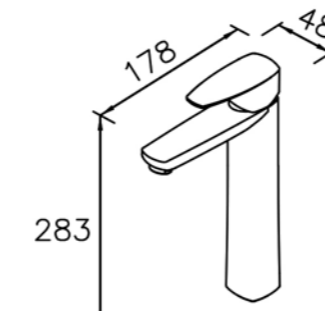

7779-90-80CP
Basin Faucet