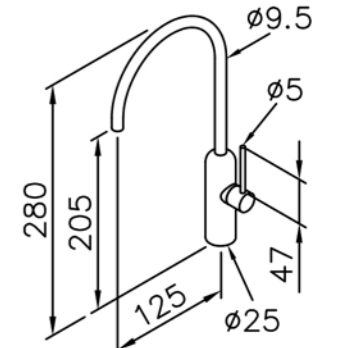

# Water Drinking Faucet

: mm 1/1

6710-04-81CP  
Bubbler

6741-01-81CP  
Bubbler

6783-G1-80CP  
Water Drinking Faucet

7780-G5-80CU  
Water Drinking Faucet  
(Antimicrobial Copper)

6808-G0-80CP  
Water Drinking Faucet  
(Lead-Free Brass)