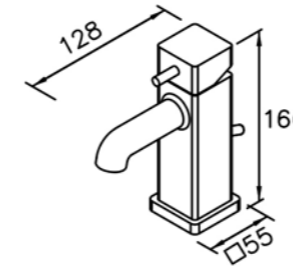

6909-90-81CP
Basin Faucet
W / Lift Rod