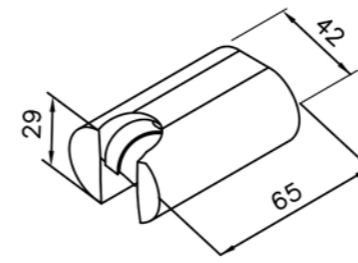

# 6926 series

: mm 1/1

6926-90-81CP  
Basin Faucet  
W/Lift Rod

6926-90-80CP  
Basin Faucet

6926-96-80CP  
Kitchen Faucet  
Swivel Spout

7920-9C-80CP  
Adjustable Wall Bracket

6757-9S-81CP  
Hand Shower  
W / Hose 150cm