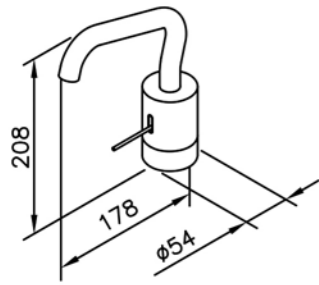

6777 series

: mm 1/1

6777-90-80CP
Basin Faucet