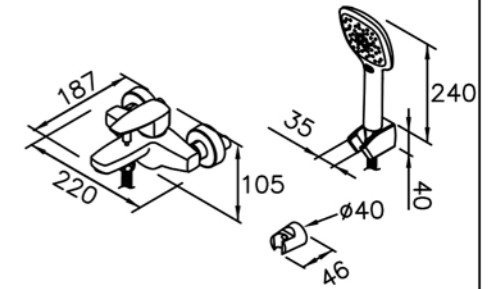

6779-L3-80CP  
Two-way Bib Tap  
1/2G

6779-94-82CP  
Bath / Shower Mixer  
W / Hand Shower  
W / 150cm Hose  
W / Wall Bracket(2pcs)

6779-93-81CP  
Shower Mixer  
W / Hand Shower  
W / 150cm Hose  
W / Wall Bracket