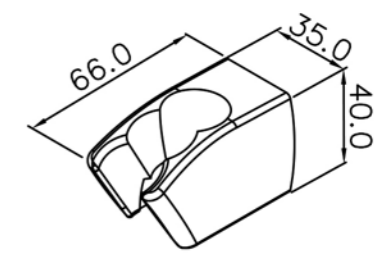

0765-9C-79CP
Wall Bracket (Plastic)