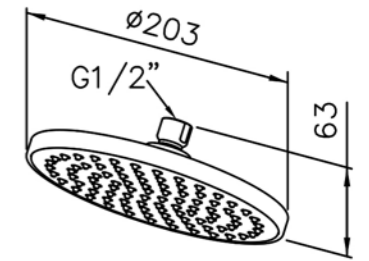

# 6757 / 7757 series (brass)

: mm 2/2

6796-9C-80CP  
Wall Bracket

6766-94-81CP  
Bath / Shower Mixer  
W / Hand Shower  
W / Hose 150cm  
W / Wall Bracket

6768-AC-80CP  
8" Showerhead

6757-9Q-80CP  
Sprayer