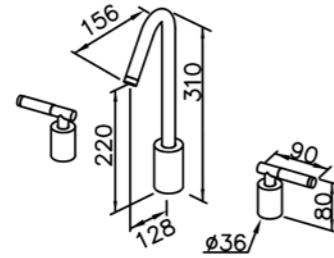

6880-91-80CP
Two-Handle Widespread
Basin Faucet