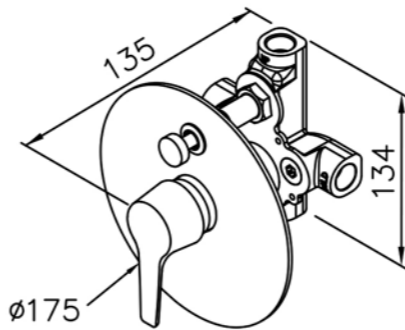

6927 series

: mm 2/2

Concealed Mixer Valve
W / Diverter & Check Valve
W / O Inlet Stop Version
6927-XW-80CP (1~4kg/cm²)