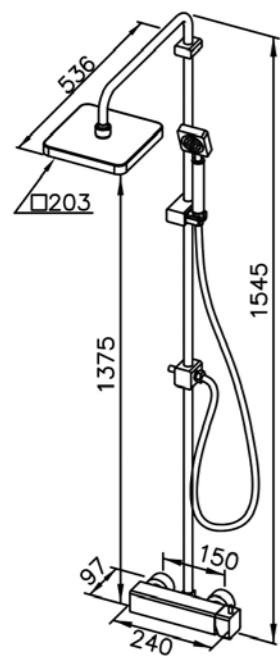

6909-BF-80CP
Rainshower System