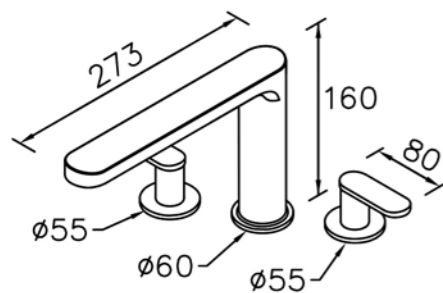

6923-M0-80CP
Two-Handle Bathtub Faucet
W / Swivel Spout