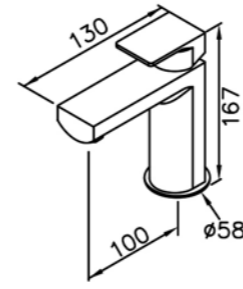

6790 series

: mm 1/2

6790-90-80CP
Basin Faucet