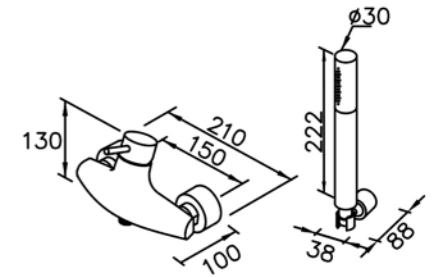

6780-93-81CP
Shower Mixer
W / Hand Shower & Hose
& Wall Bracket