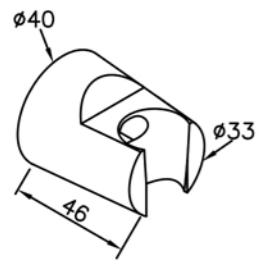

# 6796 series

: mm 2/3

6796-9J-82CP  
Valve & Hand Shower  
(Cold Only)

6796-Y5-80CP  
Valve W / Handle

7796-Y5-80CP  
Valve W / Handle

6796-9C-80CP  
Wall Bracket

6796-Y7-80CP  
Valve

7796-Y7-80CP  
Valve