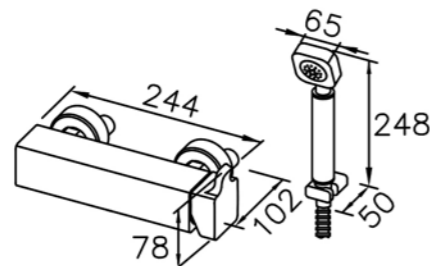

7909-99-81CP  
Bidet Mixer

7909-9C-80CP  
Adjustable Wall Bracket

6909-9C-80CP  
Wall Bracket(Brass)

7909-93-80CP  
Shower Mixer Body

7909-93-81CP  
Shower Mixer  
W/ Hand Shower  
W/ Hose & Wall bracket

6909-9S-81CP  
Handle Shower W/ Hose