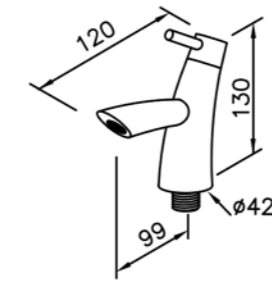

# 6780 series

: mm 1/2

6780-90-80CP  
Basin Faucet

6780-9A-80CP  
Sink Tap

6780-93-80CP  
Shower Mixer Body

6780-90-81CP  
Basin Faucet  
W / Lift Rod

6780-9C-80CP  
Sink Tap

6780-93-81CP  
Shower Mixer  
W / Hand Shower & Hose  
& Wall Bracket