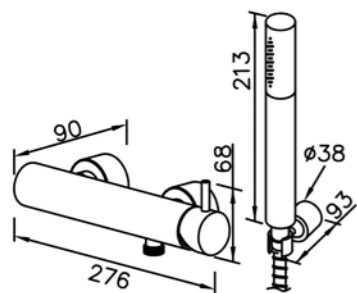

# 6770 / 7770 series ( STAINLESS STEEL )

: mm 3/3

6767-9C-80S1  
Wall Bracket

6770-94-81S1  
Bath / Shower Mixer  
W / Hand Shower  
W / Hose 150cm  
W / Wall Bracket

6770-94-80S1  
Bath / Shower Mixer Body