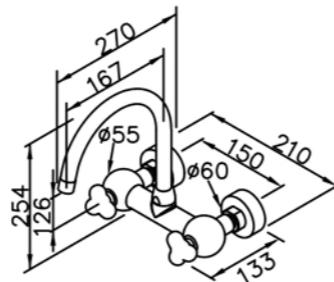

6903-97-80CP
Kitchen Faucet