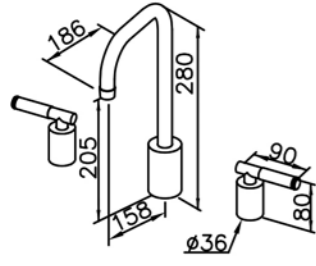

# 6880 series

: mm 2/3

6880-90-80CP  
Two-Handle Widespread  
Basin Faucet

6880-91-80CP  
Two-Handle Widespread  
Basin Faucet

Two-Handle Valve  
7880-9H-81CP  
(Upward Outlet)

6880-90-81CP  
Two-Handle Widespread  
Basin Faucet W / Lift Rod