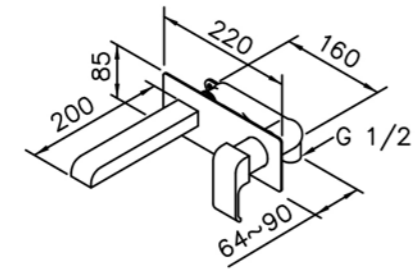

6904-X2-80CP
Single-Handle Mixer
Wall-Mounted Lavatory Faucet