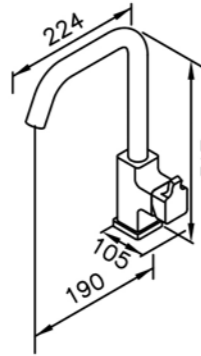

7909-97-80CP
Kitchen Faucet