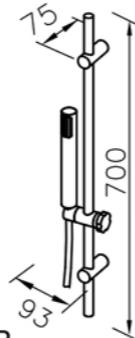

6759-9S-82CP  
Adjustable Wall Bracket  
W / Hand Shower  
W / Hose 150cm

0759-9S-79CP  
Hand Shower ( Plastic )

0759-AD-22CP  
Wall Supply(Brass)

6759-9T-81CP  
Slide Bar Set(Brass)  
W / Hand Shower(Plastic)  
W / Hose 150cm