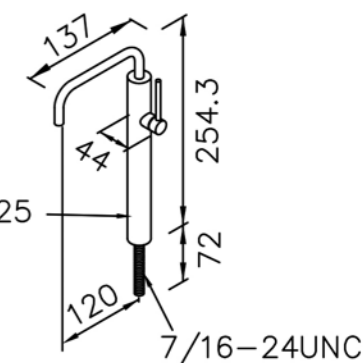

6771-G0-80CP
Water Drinking Faucet