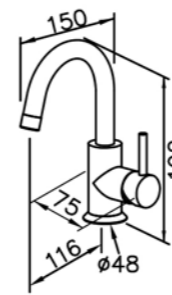

6796 series

: mm 1/3

6796-90-80CP
Basin Faucet
(Cold only)