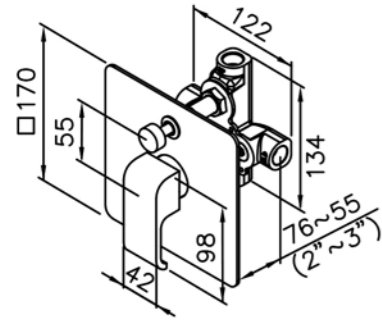

6904-AB-80CP  
Wall-Mounted  
Showerhead 22\*22cm  
(Plastic)

Concealed Mixer Valve  
W / Diverter & Check Valve  
W / O Inlet Stop Version  
6904-XX-80CW (4~6kg/cm<sup>2</sup>)

6904-BW-82CP  
Bath / Shower Mixer  
W / Hand Shower  
W / Hose 150 cm  
W / Wall Bracket