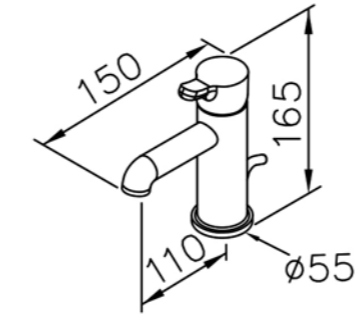

6766-90-81CP
Basin Faucet
W/Lift Rod