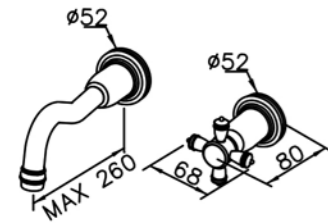

# 6803 series

: mm 1/1

6803-90-80CP  
Two-Handle  
Widespread Basin Faucet

6803-91-81CP  
Basin Faucet W / Lift Rod

6803-92-80CP  
Two-Handle Wall-Mounted  
Basin Faucet

6803-V8-80CP  
Wall-Mounted Basin Faucet  
( Cold Only )