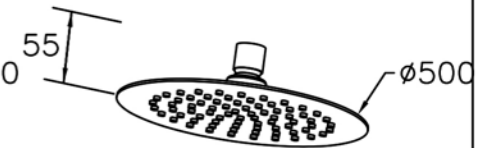

6770-9T-81S1  
Slide Bar Set  
W / Hose 150cm  
W / Hand Shower

6770-A1-80S1 200mm  
Showerhead

6770-A3-80PB 300mm  
Showerhead

6770-A5-80S1 500mm  
Showerhead

6770-G0-80P1  
Water Drinking Faucet

6770-WK-82S1  
Sprayer W / Stand & 150 cm Hose  
& Connector ( M15x1.0x1/2" )