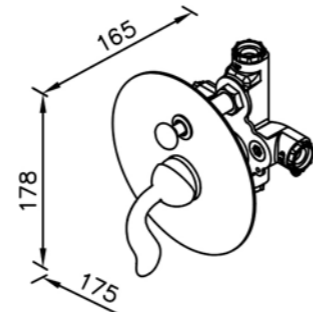

6781-XZ-80CP
Concealed Valve W/Diverter &
Check Valve W/ Inlet Stop
Version(4~6 kg/cm²)