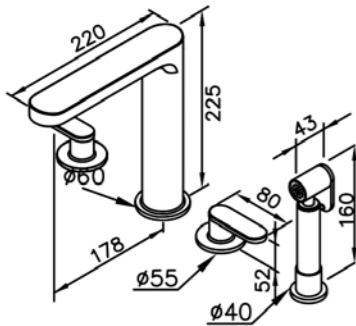

# 6922 series

: mm 2/2

6922-98-80CP  
Two-Handle  
Kitchen Faucet  
Swivel Spout

6922-X6-80CP  
Kitchen Faucet  
Swivel Spout

6922-W0-80CP  
Wall-Mounted Bath Mixer

6922-98-82CP  
Two-Handle Kitchen Faucet  
Swivel Spout  
W / Sprayer