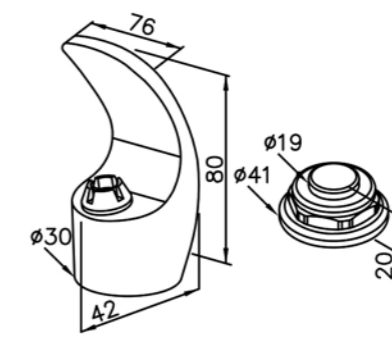

6741-01-81CP
Bubbler