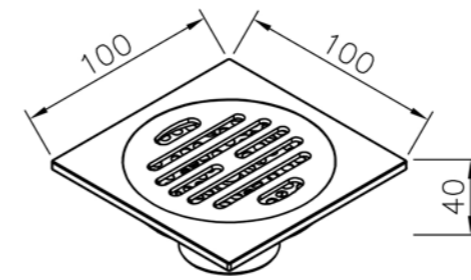

REV.

3

SHENG TAI BRASSWARE CO., LTD.

DATE.

160715