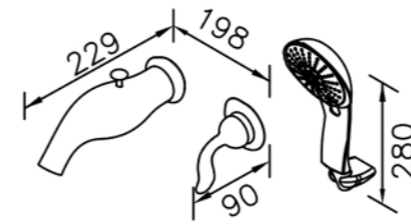

6781-X4-81CP
Bath / Shower Mixer
W/Hand Shower(Plastic)& 150cm
Hose & Wall Bracket