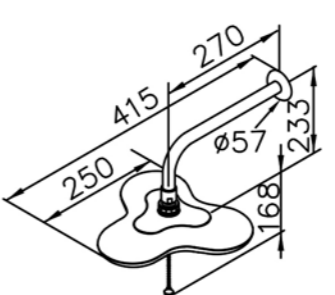

Wall-Mounted Showerhead
6903-AB-8207
Center Spray / Whole Spray