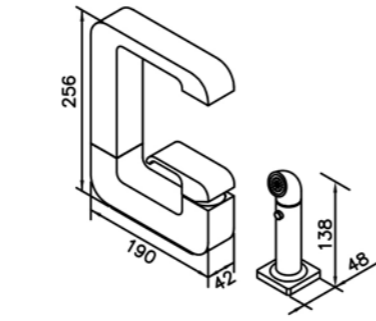

6904-96-82CP
Kitchen Faucet
Swivel Spout
W / Sprayer