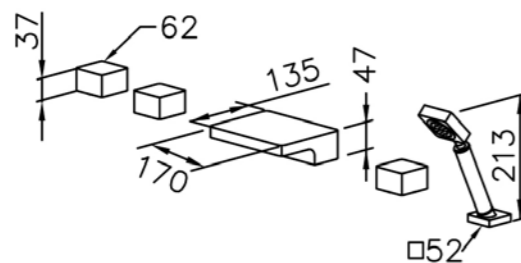

6909-M2-80CP
Three-Handle Bathtub Faucet
W / Hand Shower & Diverter