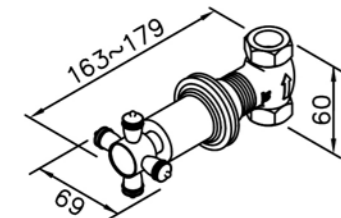

7803-VA-80CP
Water Valve (Cold Only)