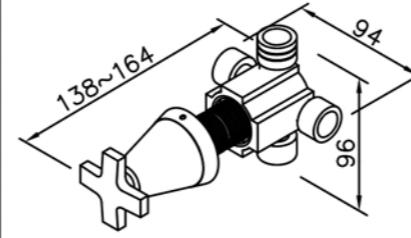

6874 series

: mm 2/2

3-Way Diverter (One Inlet)
7874-WC-80CP