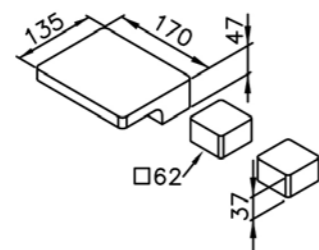

6909-M0-80CP
Two-Handle Bathtub Faucet