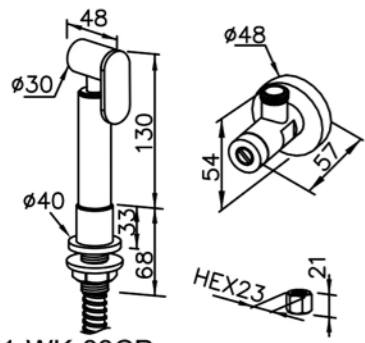

6771 / 7771 series (BRASS)

: mm 2/3

6771-WK-83CP
Sprayer W / Stand & 150 cm
Hose & Connector & Angle stop