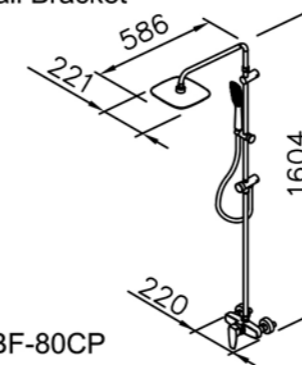

6779-BF-80CP
Rainshower System