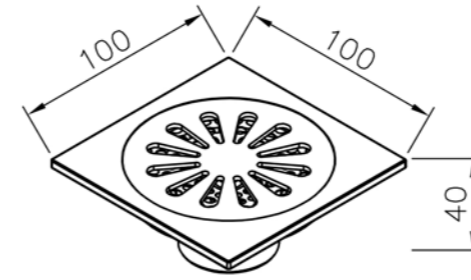

Floor Drain

0303-61-79CP

Floor Drain

0303-62-79CP