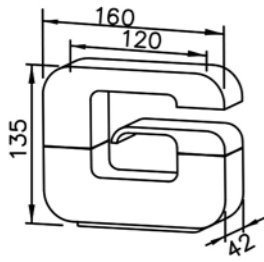

6904 series

: mm 1/2

6904-90-80CP
Basin Faucet
Rotary Cartridge
W / Flow Rate Adjusting Spout