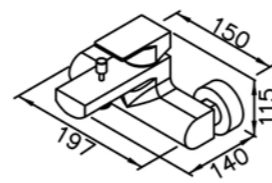

6790-N1-80CP  
Tip-Touch Basin Faucet  
W / Mixing Valve

6790-N1-81CP  
Tip-Touch Basin Faucet  
W / Mixing Valve & Lift Rod

6790-9S-81CP  
Hand Shower ( Plastic )  
W / Hose 150cm

0919-9S-79CP  
Hand Shower (Plastic)