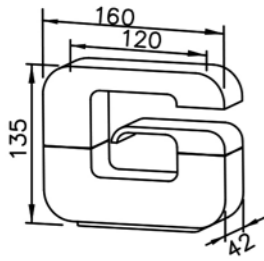

# 6904 series

: mm 1/2

6904-90-80CP  
Basin Faucet  
Rotary Cartridge  
W / Flow Rate Adjusting Spout

7904-90-80CP  
Basin Faucet

6904-91-80CP  
Two-Handle Basin Faucet

6904-90-81CP  
Basin Faucet  
Rotary Cartridge  
W / Flow Rate Adjusting Spout  
W / Lift Rod