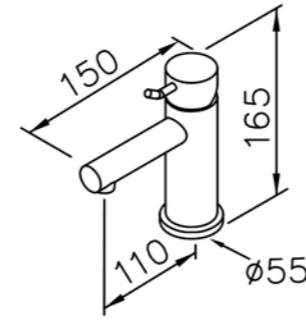

6768 series

: mm 1/1

6768-90-80CP
Basin Faucet