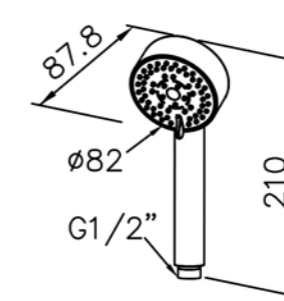

0777-9S-79CP
Hand Shower (Plastic)