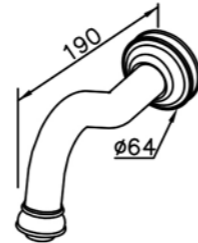

6803-9W-80CP
Tub Spout