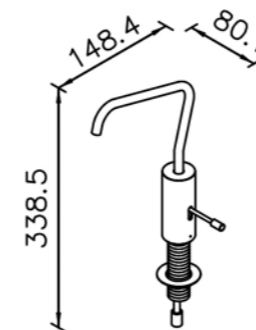

6777-G0-80CP Cold Only  
Water Drinking Faucet  
(Lead-Free Brass)

6777-G1-80CP Hot Only  
Water Drinking Faucet  
(Lead-Free Brass)

6777-G2-80CP Cold & Hot  
Water Drinking Faucet  
(Lead-Free Brass)