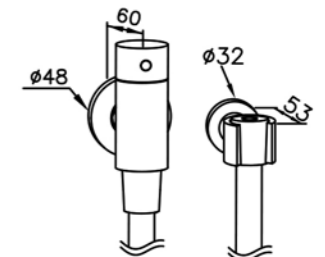

6796-9G-81CP  
Valve & Water Tube  
(Plastic CP Bracket)

6796-9G-82CP  
Valve & Water Tube  
(Plastic CP Bracket)

6796-WS-82CP  
Sprayer  
W / Valve & Bracket  
Hose 120 cm

REV.

3

ST SHENG TAI BRASSWARE CO., LTD.