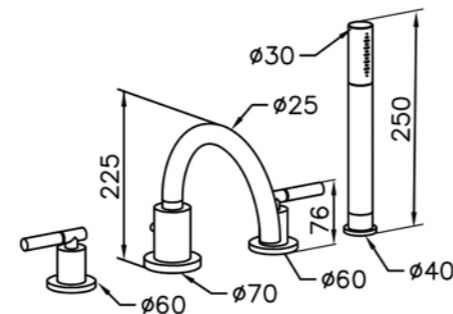

7906-M2-81CP
Two-Handle Bathtub Faucet
W/ Hand Shower