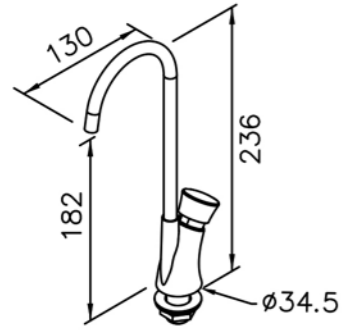

7780-G5-80CU
Water Drinking Faucet
(Antimicrobial Copper)