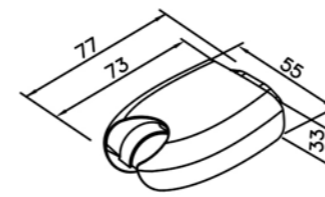

6781-98-80CP  
Two-Handle Kitchen Faucet

6781-M0-80CP  
Two Handle Bathtub Faucet

6781-X4-81CP  
Bath / Shower Mixer  
W/Hand Shower(Plastic)& 150cm  
Hose & Wall Bracket

6781-X4-80CP  
Bath / Shower Mixer Body