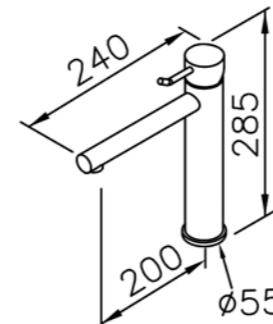

6768-96-80CP
Kitchen Faucet
Swivel Spout