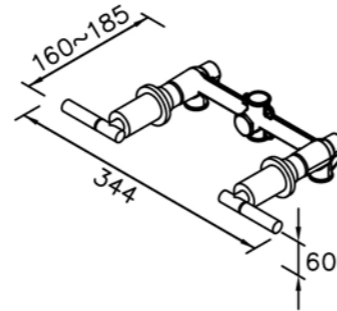

Two-Handle Valve
7880-9H-82CP
(Downward Outlet)