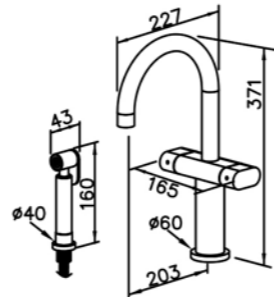

7920-96-82CP
Kitchen Faucet
W / Sprayer