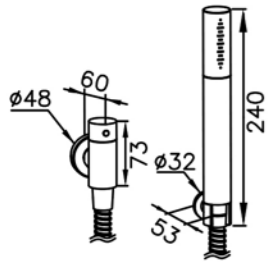

6796 series

: mm 2/3

6796-9J-82CP
Valve & Hand Shower
(Cold Only)