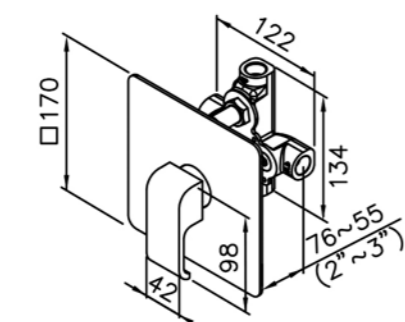

Concealed Mixer Valve
W / Check Valve
W / Inlet Stop Version
6904-XP-80CW

REV.

3

SHENG TAI BRASSWARE CO., LTD.

DATE.

160715