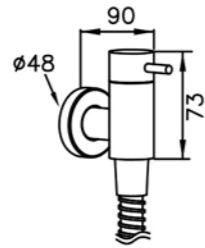

6796-Y5-81CP
Valve W / Handle
(Water Flow Rate Adjustable)