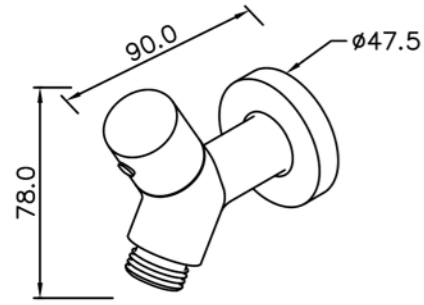

6875 series

: mm 1/1

6875-L6-80CP
Hose Bib (G1/2)