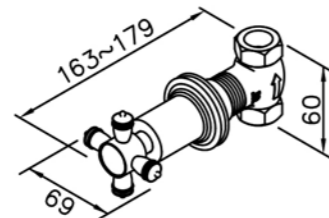

7803-VB-80CP
Water Valve (Hot Only)