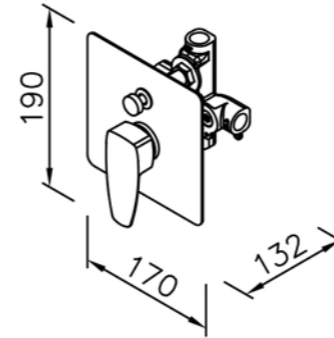

Concealed Mixer Valve
W / Diverter & Check Valve
W / Inlet Stop Version
6779-XY-80CP(1~4 kg/cm²)