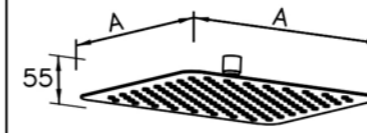

6919 series

: mm 1/1