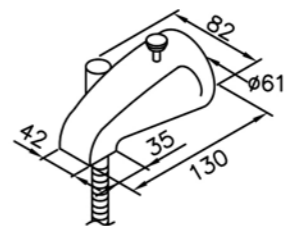

6746-A0-80CP
3/4" Brass Diverter Spout
W / 3/4" x 1/2" Brass Bushing
W / Hose Connector