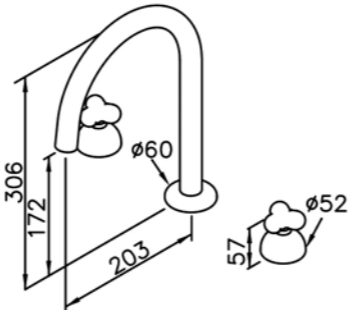

7903-98-80CP
Two-Handle
Kitchen Faucet
Swivel Spout