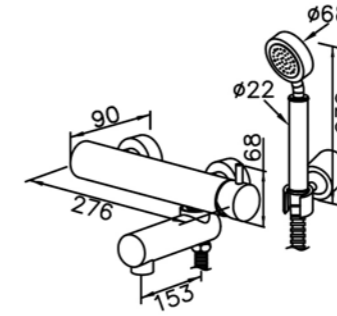

6771-94-81CP
Bath / Shower Mixer
W / Hand Shower
W / Hose 150cm
W / Wall Bracket