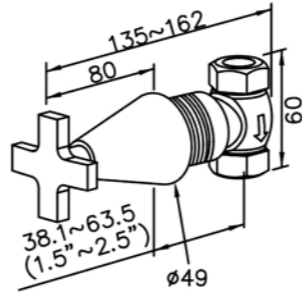

# 6874 series

: mm 1/2

6874-9W-80CP  
Tub Spout

6874-AH-80CP  
Showerhead

6874-AB-80CP  
Showerhead

6874-9W-81CP  
Tub Spout W / Diverter

6874-VA-80CP  
Water Valve (Cold Only)

6874-VB-80CP  
Water Valve (Hot Only)