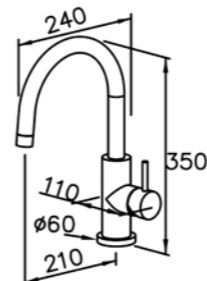

6771-97-80CP
Kitchen Faucet