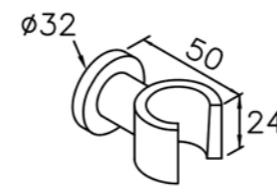

6757 / 7757 series (brass)

: mm 2/2

6796-9C-80CP
Wall Bracket