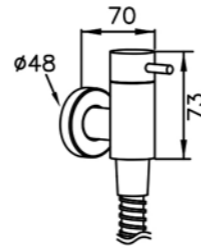

7796-Y5-81CP
Valve W / Handle
(Water Flow Rate Adjustable)