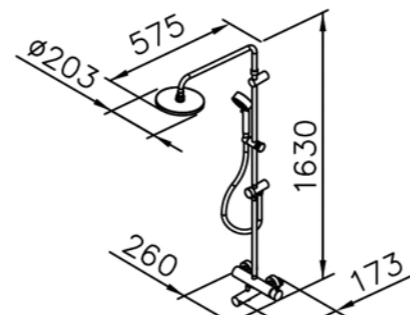

6757-BD-80CP
Bath / Rainshower System