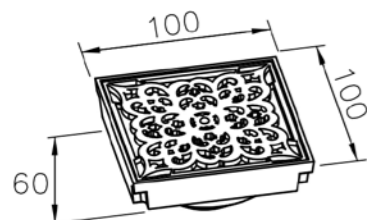

Floor Drain

0303-64-79CP