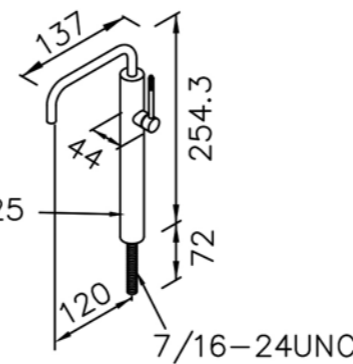

6770-9T-81S1  
Slide Bar Set  
W / Hose 150cm  
W / Hand Shower

6770-A1-80S1 200mm  
Showerhead

6770-A3-80PB 300mm  
Showerhead

6770-A5-80S1 500mm  
Showerhead

6770-G0-80P1  
Water Drinking Faucet

6770-WK-82S1  
Sprayer W / Stand & 150 cm Hose  
& Connector ( M15x1.0x1/2" )