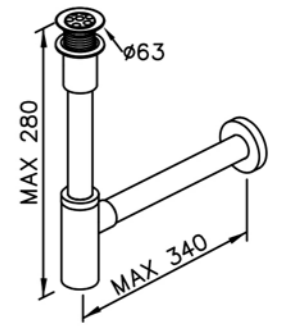

6502-N5-81CP
7-Hole W / Tail Tube
W / T-Trap(6502-T1-80CP)