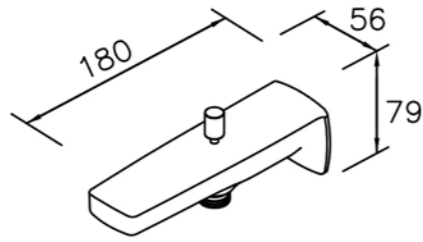

6779-9V-81CP
Tub Spout W/ Diverter
& Pipe Nipple