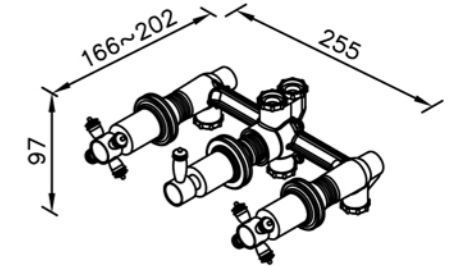

Three-Handle Valve
7803-Z0-80CP

REV.

3

SHENG TAI BRASSWARE CO., LTD.

DATE.

160715