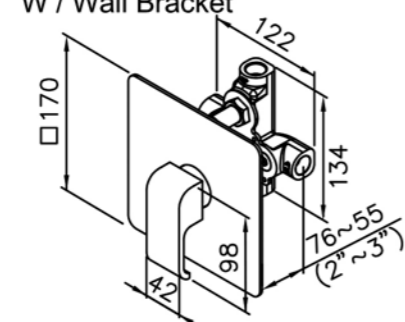

Concealed Mixer Valve
W / Check Valve
W / O Inlet Stop Version
6904-XM-80CW