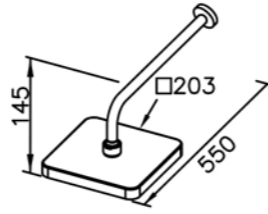

# 6909 series

: mm 4/4

6909-AC-80CP  
8" Showerhead  
( Brass )

6909-AH-80CP  
Wall-Mounted  
6" Showerhead ( Plastic )

6909-AB-80CP  
Wall-Mounted  
8" Showerhead ( Brass )

6909-AS-80CP  
Ceiling-Mounted  
8" Showerhead ( Brass )