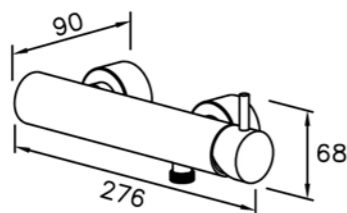

6770-93-80S1
Shower Mixer Body