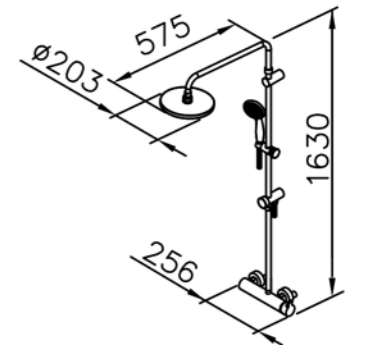

6766-94-81CP  
Bath /Shower Mixer  
W/ Hand Shower  
W/ Hose & Wall Bracket

0758-9C-79CP  
Wall Bracket (Plastic)

0766-9S-79CP  
Hand Shower ( Plastic )

6766-93-80CP  
Shower Mixer Body

6766-W0-80CP  
Bath Mixer