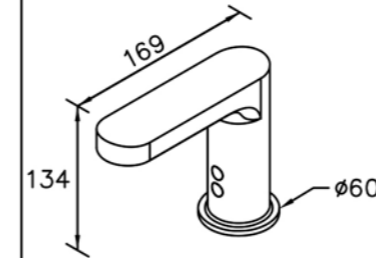

6923-S1-81CP
Electronic Basin Sensor Mixer
W / Mixing Valve (AC)