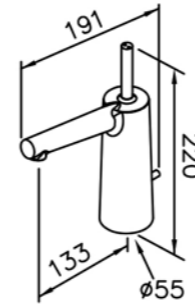

6926 series

: mm 1/1

6926-90-81CP
Basin Faucet
W/Lift Rod