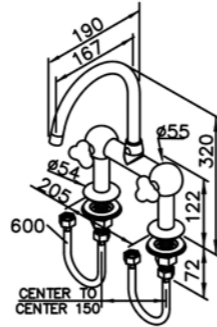

6903-98-80CP
Kitchen Faucet