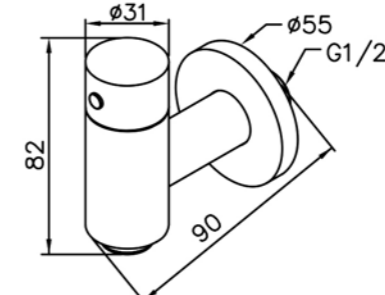

# 6796 series

: mm 3/3

6796-L7-80CP  
Hose Bib

6796-L7-80S1  
Hose Bib  
(Stainless Steel)

6796-L7-81S1  
Hose Bib  
(Water Flow Rate Adjustable)  
(Stainless Steel)

6796-XQ-80CP  
Mixer Valve  
W/Adjustable Valve & Sprayer  
& Bracket & 120cm Hose