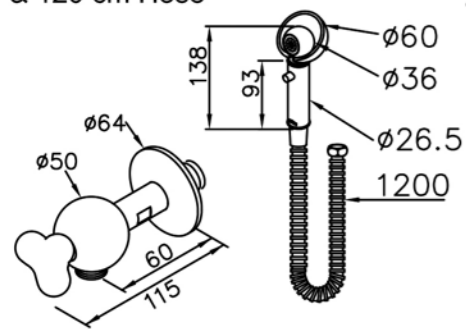

7903-WS-82CP
Sprayer (Click-Lock Valve)
W / Wall Bracket
& 120 cm Hose & Angle Stop

6903-WS-82CP
Sprayer (Push Valve)
W / Wall Bracket
& 120 cm Hose & Angle Stop