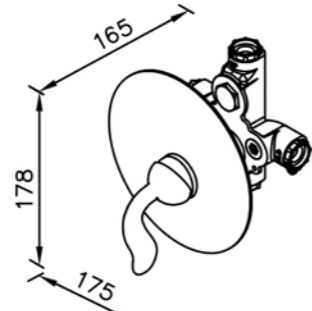

6781-XP-80CP
Concealed Mixer Valve
W/Check Valve
W/ Inlet Stop Version