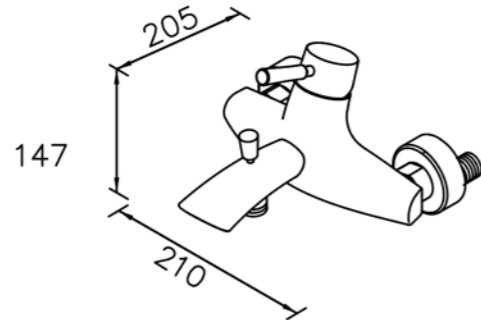

7780-93-80CU
Bath / Shower Mixer Body
(Antimicrobial Copper Handle)