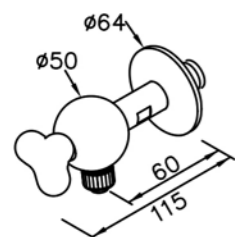

6903-L7-80CP
Hose Bib