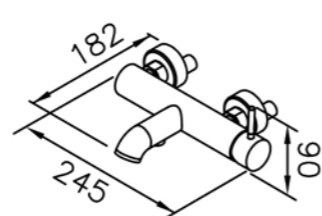

6765-W0-80MA
Wall-Mounted
Bathtub Mixer