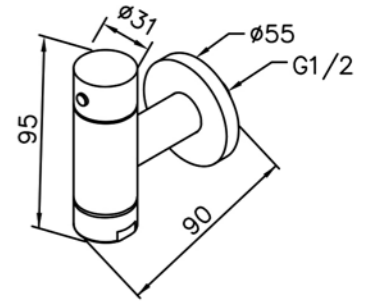

# 6796 series

: mm 3/3

6796-L7-80CP  
Hose Bib

6796-L7-80S1  
Hose Bib  
(Stainless Steel)

6796-L7-81S1  
Hose Bib  
(Water Flow Rate Adjustable)  
(Stainless Steel)

6796-XQ-80CP  
Mixer Valve  
W/Adjustable Valve & Sprayer  
& Bracket & 120cm Hose