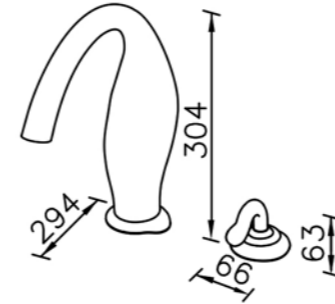

# 6781 series

: mm 1/2

6781-X0-80CP  
Single-Handle Lavatory Faucet

6781-91-80CP  
Two -Handle Lavatory Faucet

6781-M2-80CP  
Two-Handle Bathtub Faucet  
W / Diverter & Hand Shower

6781-X6-80CP  
Single-Handle Kitchen Faucet