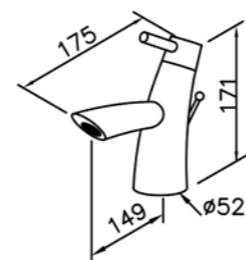

6780-91-81CP
Basin Faucet
W / Lift Rod