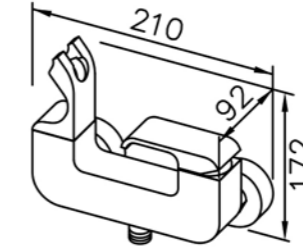

# 6904 series

: mm 2/2

6904-94-80CP  
Bath / Shower Mixer Body  
W / Flow Rate Adjusting Diverter  
7904-94-80CP  
Bath / Shower Mixer Body

6904-93-80CP  
Shower Mixer Body

6904-M0-80CP  
Two-Handle Bathtub Faucet