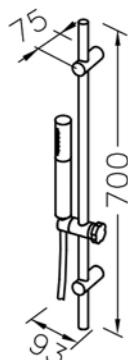

6757-9S-81CP  
Hand Shower  
W/Hose 150cm

6757-BR-80CP  
Multiple Shower Tube  
W / Hose 120cm

6757-BF-80CP  
Rainshower System

6757-BD-80CP  
Bath / Rainshower System

6757-9T-81CP Slide Bar Set  
W / Hand Shower  
W / Hose 150cm