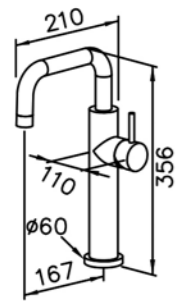

6770 / 7770 series (STAINLESS STEEL)

: mm 1/3

6770-90-81S1
Basin Faucet