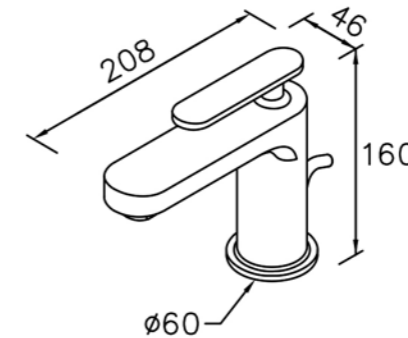

6923-90-81CP
Basin Faucet
W / Lift Rod