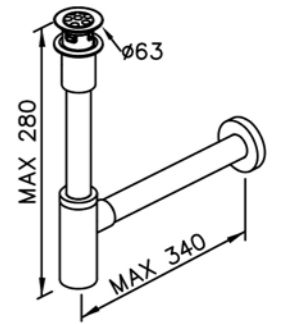

# Plumbing Fitting

: mm 2/2

6502-A1-81CP  
Pop-Up With Overflow  
W / Tail Tube  
W / T-Trap(6502-T1-80CP)

6502-A3-81CP  
Push-Button With Overflow  
W / Tail Tube  
W / T-Trap(6502-T1-80CP)

6502-A5-81CP  
7-Hole With Overflow  
W / Tail Tube  
W / T-Trap(6502-T1-80CP)