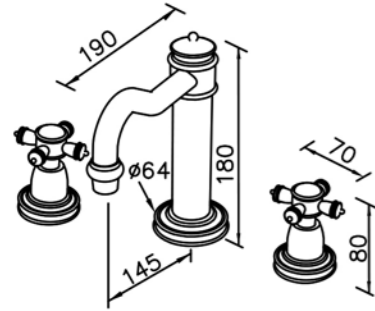

6803 series

: mm 1/1

6803-90-80CP
Two-Handle
Widespread Basin Faucet