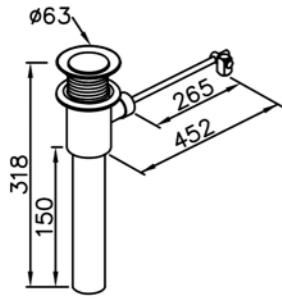

# Plumbing Fitting

: mm 1/2

6502-A1-80CP  
Pop-Up W / Tail Tube  
& Overflow

6502-A3-80CP  
Push-Button W / Tail Tube  
& Overflow

6502-A5-80CP  
7-Hole W / Tail Tube  
& Overflow

6502-N1-80CP  
Pop-Up W / Tail Tube