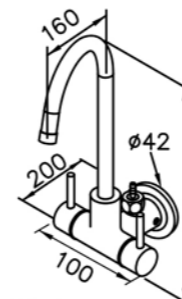

6796-97-80CP
RO Faucet
(Wall-Mounted / Cold Only)