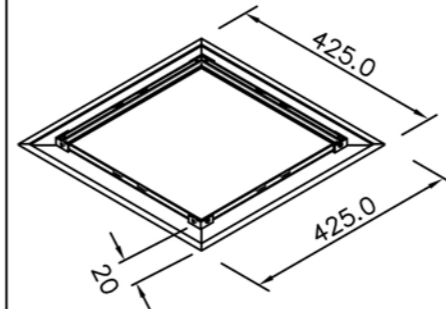

6919-K3-80CN
Ceiling Showerhead Frame

REV.

3

SHENG TAI BRASSWARE CO., LTD.

DATE.

160715

REV.

3

SHENG TAI BRASSWARE CO., LTD.

DATE.

160715