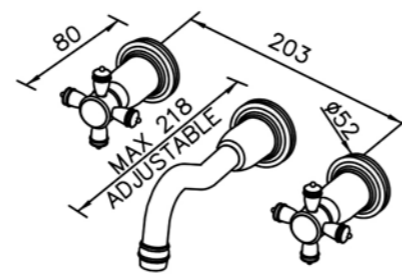

# 6803 series

: mm 1/1

6803-90-80CP  
Two-Handle  
Widespread Basin Faucet

6803-91-81CP  
Basin Faucet W / Lift Rod

6803-92-80CP  
Two-Handle Wall-Mounted  
Basin Faucet

6803-V8-80CP  
Wall-Mounted Basin Faucet  
( Cold Only )