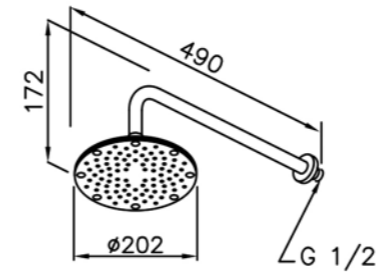

6770 / 7770 series (STAINLESS STEEL)

: mm 2/3

6770-AB-80S1
Wall-Mounted
8" Showerhead