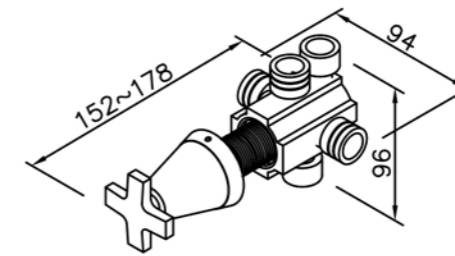

# 6874 series

: mm 2/2

3-Way Diverter (One Inlet)  
7874-WC-80CP

7874-WB-80CP

7874-WB-81CP

7874-WB-82CP

3-Way Diverter (Two Inlet)  
7874-W3-80CP

7874-W2-80CP