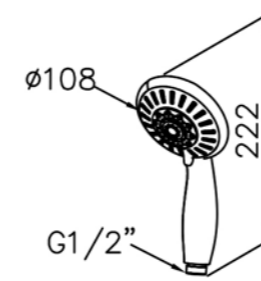

0766-9S-79CP
Hand Shower (Plastic)