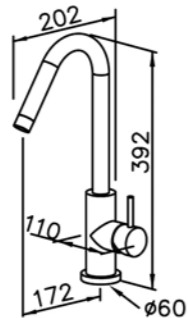

7770-96-80S1
Kitchen Faucet