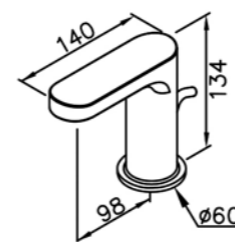

6922-N0-81CP
Tip-Touch
Basin Faucet
W / Lift Rod