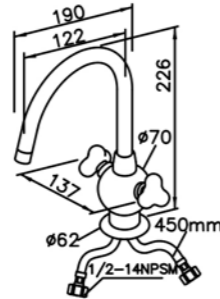

# 6903 series

: mm 1/4

**Bib Tap**  
6903-L0-80CP  
W / Brass-Sheet Flange  
7903-L0-80CP  
W / Forged-Brass Flange

**Skip Tap**  
6903-9A-80CP

**6903-91-80CP**  
Two-Handle  
Basin Faucet

**6903-9D-80CP**  
Kitchen Faucet  
(Cold Only)