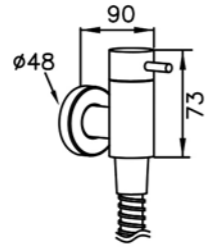

6796-Y5-80CP
Valve W / Handle