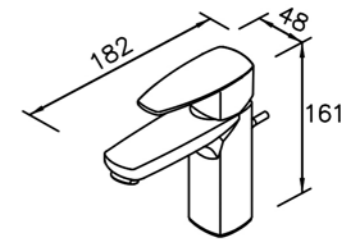

6779-90-81CP
Basin Faucet
W / Lift Rod