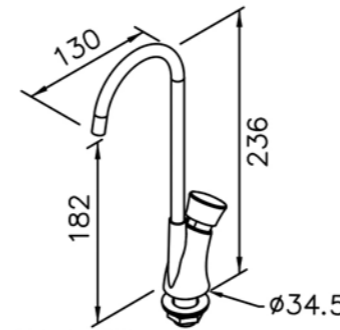

# Water Drinking Faucet

: mm 1/1

6710-04-81CP  
Bubbler

6741-01-81CP  
Bubbler

6783-G1-80CP  
Water Drinking Faucet

7780-G5-80CU  
Water Drinking Faucet  
(Antimicrobial Copper)

6808-G0-80CP  
Water Drinking Faucet  
(Lead-Free Brass)