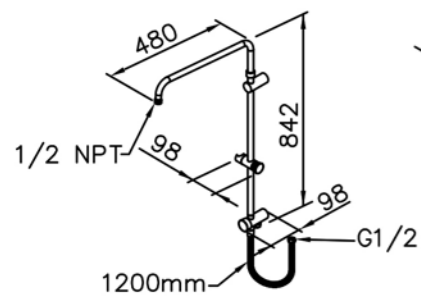

6757-BR-80CP
Multiple Shower Tube
W / Hose 120cm