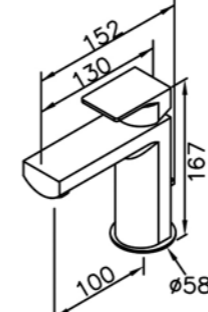

6790-90-81CP
Basin Faucet
W / Lift Rod