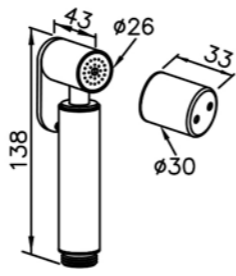

# 6771 / 7771 series (BRASS)

: mm 2/3

6771-WK-83CP  
Sprayer W / Stand & 150 cm  
Hose & Connector & Angle stop

6771-WK-82CP  
Sprayer W / Stand &  
150 cm Hose & Connector

6771-WS-80CP  
Sprayer W / Bracket