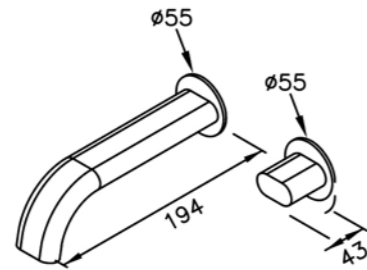

6920-V8-80CP
Wall-Mounted
Basin Faucet (Cold Only)