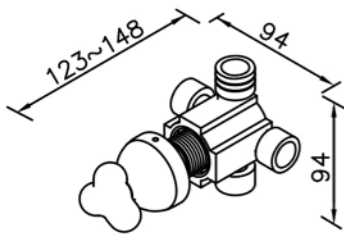

6903 series

: mm 4/4

3-Way Diverter (One Inlet)
6903-WC-80CP