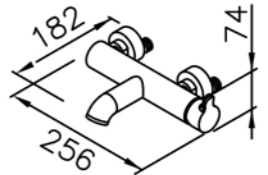

6766-W0-80CP
Bath Mixer