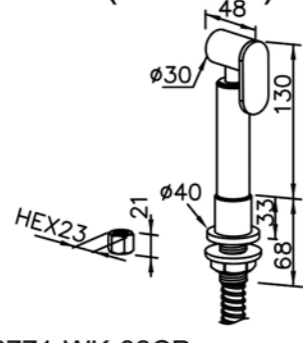

# 6771 / 7771 series (BRASS)

: mm 2/3

6771-WK-83CP  
Sprayer W / Stand & 150 cm  
Hose & Connector & Angle stop

6771-WK-82CP  
Sprayer W / Stand &  
150 cm Hose & Connector

6771-WS-80CP  
Sprayer W / Bracket