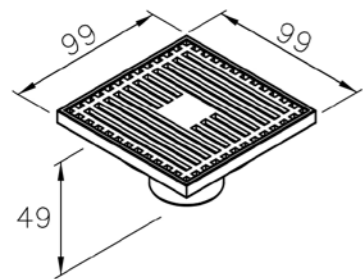

unit:mm

Floor Drain

0303-64-79CP

unit:mm

Floor Drain

0303-71-79AB

unit:mm

Multi-Function Floor Drain

10cmX10cm

0305-03-79S1

unit:mm

Multi-Function Floor Drain

15cmx15cm

0305-02-79S1