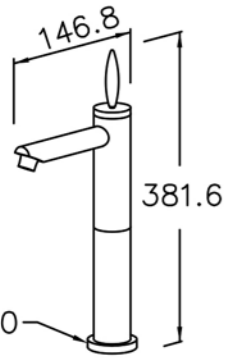

# 6757 / 7757 series (brass)

mm 1/2

6757-90-80CP  
Basin Faucet

6757-91-80CP  
Basin Faucet

6757-9C-80CP  
Wall Bracket

7757-90-80CP  
Basin Faucet  
( Extra-Length Type )

7757-91-80CP  
Basin Faucet  
( Extra-Length Type )