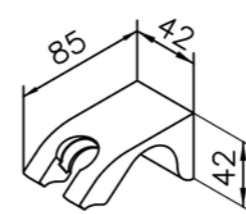

6904-9C-80CP
Wall Bracket