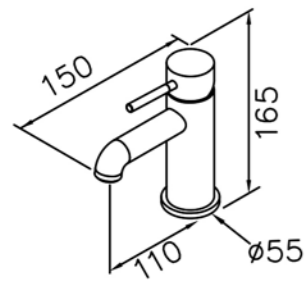

# 6765/7765/8765 series

mm 1/3

6765-90-80MA  
Basin Faucet

8765-90-80MA  
Basin Faucet  
W / Push-Button & Tail Tube  
W / P-Trap  
W / Angle Stops

6765-90-81MA  
Basin Faucet W / Lift Rod

8765-90-81MA  
Basin Faucet W / Lift Rod  
W / Pop-up & Tail Tube  
W / P-Trap  
W / Angle Stops