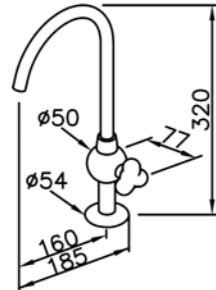

# 6903 series

: mm 1/4

**Bib Tap**  
6903-L0-80CP  
W / Brass-Sheet Flange  
7903-L0-80CP  
W / Forged-Brass Flange

**Skip Tap**  
6903-9A-80CP

**6903-91-80CP**  
Two-Handle  
Basin Faucet

**6903-9D-80CP**  
Kitchen Faucet  
(Cold Only)