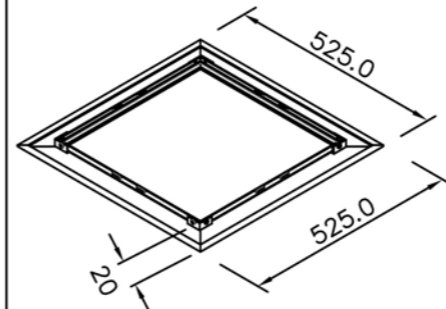

6919-K4-80CN
Ceiling Showerhead Frame