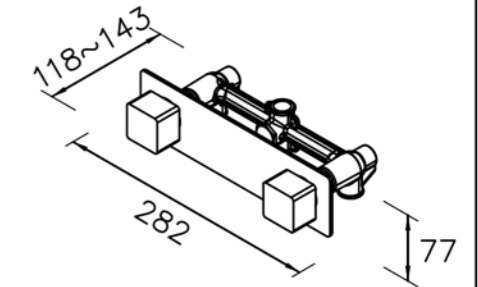

# 6909 series

: mm 3/4

6909-9T-82CP  
Slide Bar Set  
W / Hand Shower  
W / Wall Supply  
W / Hose 150cm

6909-9T-81CP  
Slide Bar Set  
W / Hand Shower  
W / Hose 150cm

Two-Handle Valve  
7909-9H-81CP  
(Upward Outlet)