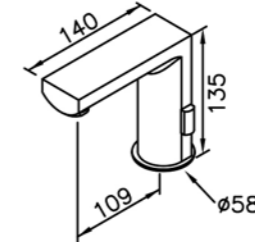

6790-N2-80CP
Tip-Touch Basin Mixer