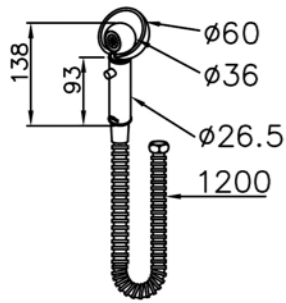

# 6903 series

: mm 3/4

6903-9Q-81CP  
Sprayer (Push Valve)  
& 120 cm Hose

7903-9Q-81CP  
Sprayer (Click-Lock Valve)  
& 120 cm Hose

Hose Bib  
6903-L4-80CP  
W / Brass-Sheet Flange  
7903-L4-80CP  
W / Forged-Brass Flange