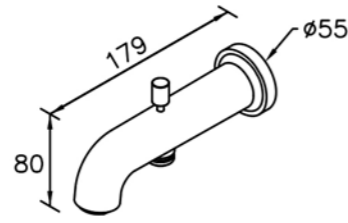

6765-9V-81CP
Tub Spout W/ Diverter
& Pipe Nipple