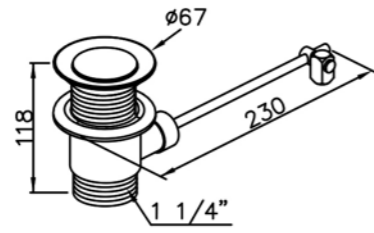

6502-DR-83CP
Pop-Up 1-1/4"