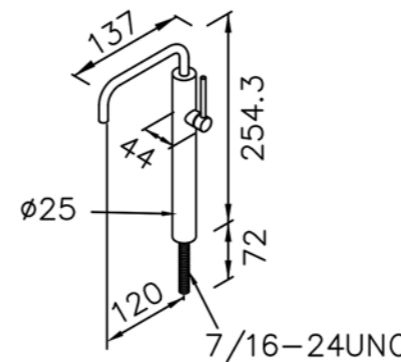

6770-9T-81S1  
Slide Bar Set  
W / Hose 150cm  
W / Hand Shower

6770-A1-80S1 200mm  
Showerhead

6770-A3-80PB 300mm  
Showerhead

6770-A5-80S1 500mm  
Showerhead

6770-G0-80P1  
Water Drinking Faucet

6770-WK-82S1  
Sprayer W / Stand & 150 cm Hose  
& Connector ( M15x1.0x1/2" )