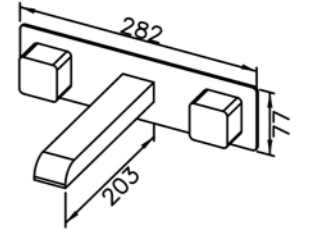

6909-92-80CP
Two-Handle Wall-Mounted
Basin Faucet