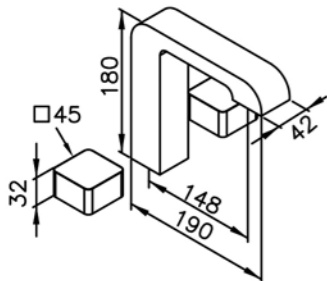

6904-98-80CP
Two-Handle Kitchen Faucet