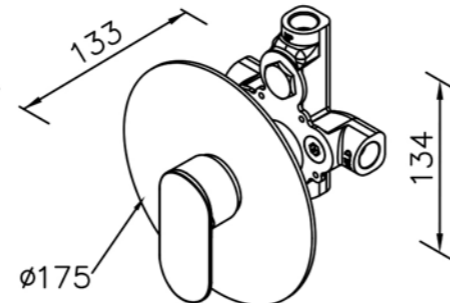

Concealed Mixer Valve
W / Check Valve
W / Inlet Stop Version
6923-XP-80CP