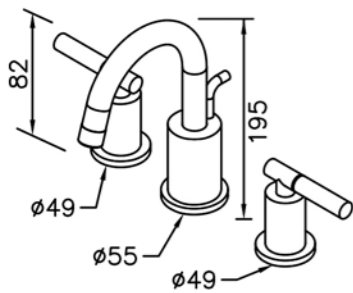

7906-91-81CP
Two-Handle Basin Faucet
W / Lift Rod
W / Swivel Spout