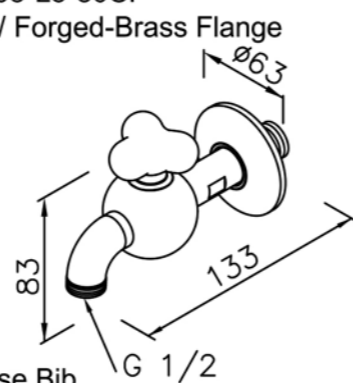

Hose Bib
6903-L6-80CP
W / Brass-Sheet Flange
7903-L6-80CP
W / Forged-Brass Flange