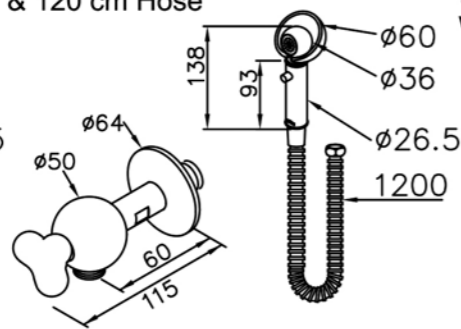

Hose Bib
6903-L6-80CP
W / Brass-Sheet Flange
7903-L6-80CP
W / Forged-Brass Flange

7903-WS-82CP
Sprayer (Click-Lock Valve)
W / Wall Bracket
& 120 cm Hose & Angle Stop