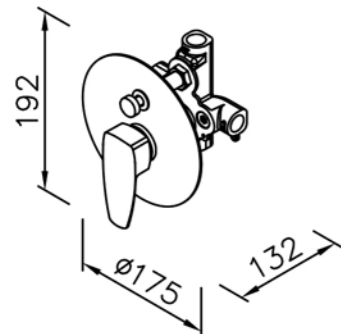

Concealed Mixer Valve
W / Diverter & Check Valve
W / Inlet Stop Version
7779-XZ-80CP(4~6 kg/cm²)

REV.

3

SHENG TAI BRASSWARE CO., LTD.

DATE.

160715