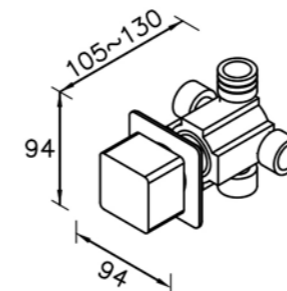

6909-9T-82CP
Slide Bar Set
W / Hand Shower
W / Wall Supply
W / Hose 150cm

3-Way Diverter (One Inlet)
7909-WC-80CP