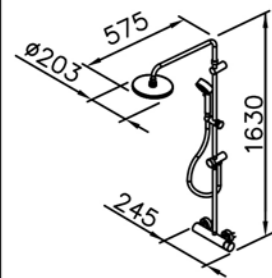

7765-BF-80MA
Rainshower System