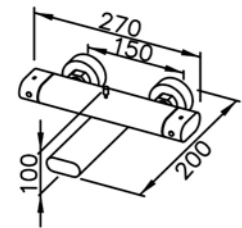

6920-94-80CP
Bath / Shower Mixer Body