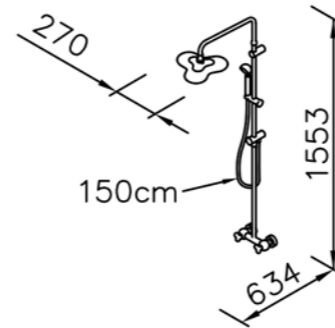

Rainshower System
6903-BF-82CP
Center Spray / Whole Spray