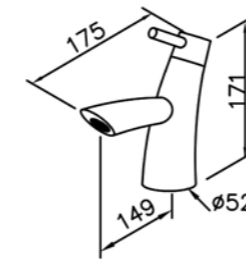

# 6780 series

: mm 1/2

6780-90-80CP  
Basin Faucet

6780-9A-80CP  
Sink Tap

6780-93-80CP  
Shower Mixer Body

6780-90-81CP  
Basin Faucet  
W / Lift Rod

6780-9C-80CP  
Sink Tap

6780-93-81CP  
Shower Mixer  
W / Hand Shower & Hose  
& Wall Bracket