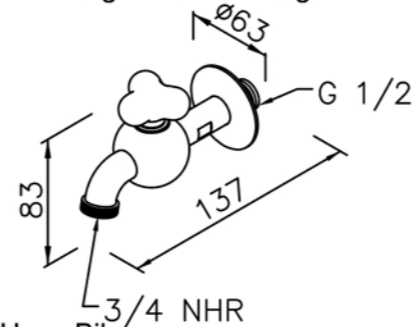

Hose Bib
6903-L5-80CP
W / Brass-Sheet Flange
7903-L5-80CP
W / Forged-Brass Flange