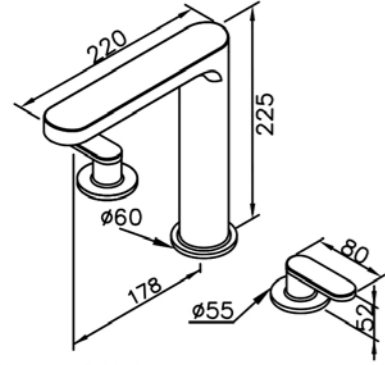

6922 series

: mm 2/2

6922-98-80CP
Two-Handle
Kitchen Faucet
Swivel Spout