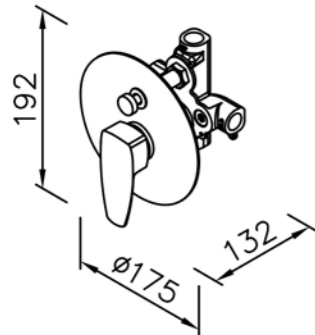

Concealed Mixer Valve
W / Diverter & Check Valve
W/O Inlet Stop Version
7779-XX-80CP(4~6 kg/cm²)