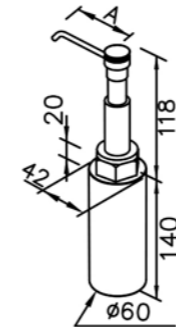

Soap Dispenser
6803-26-80CP A:81mm
6803-26-81CP A:163mm