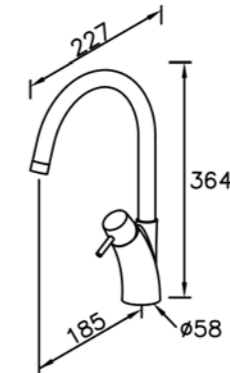

6780-96-80CP
Kitchen Faucet