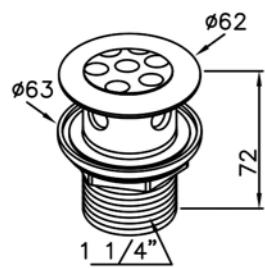

# Drain

: mm 1/1

6502-DR-82CP  
Pop-Up & Overflow

6502-DR-83CP  
Pop-Up 1-1/4"

6502-CG-82CP  
7-Hole & Overflow

6502-CG-83CP  
7-Hole 1-1/4"

6242-13-82CP  
Turn-Over & Overflow

6242-13-83CP  
Turn-Over 1-1/4"