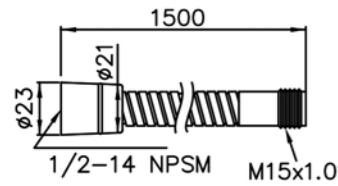

S150-FM-79CP
150cm Hose
(1/2" x M15)