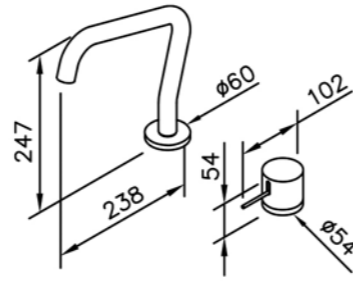

# 6777 series

: mm 1/1

6777-90-80CP  
Basin Faucet

6777-96-80CP  
Kitchen Faucet

6777-X6-80CP  
Kitchen Faucet  
Swivel Spout

6777-G0-80CP Cold Only  
Water Drinking Faucet  
(Lead-Free Brass)

6777-G1-80CP Hot Only  
Water Drinking Faucet  
(Lead-Free Brass)