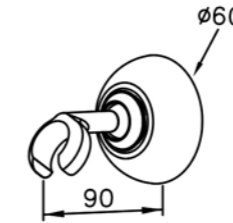

# 6903 series

: mm 2/4

**7903-98-82CP**  
Two-Handle Kitchen Faucet  
Swivel Spout  
W / Sprayer

**6903-WK-81CW**  
Sprayer W / Stand  
W / Hose 150cm

**6903-9S-81CP**  
Hand Shower  
W / Hose 150cm

**6903-9C-80CP**  
Wall Bracket