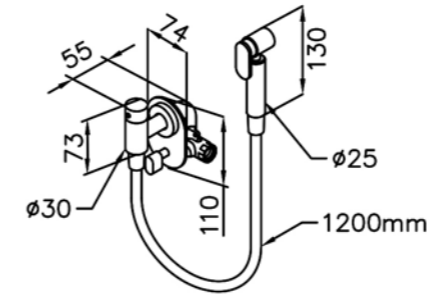

# 6796 series

: mm 3/3

6796-L7-80CP  
Hose Bib

6796-L7-80S1  
Hose Bib  
(Stainless Steel)

6796-L7-81S1  
Hose Bib  
(Water Flow Rate Adjustable)  
(Stainless Steel)

6796-XQ-80CP  
Mixer Valve  
W/Adjustable Valve & Sprayer  
& Bracket & 120cm Hose