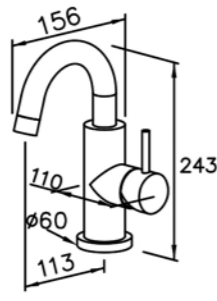

6770-91-80S1
Basin Faucet