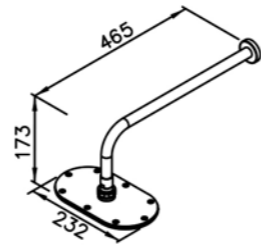

# 6920/7920series

: mm 3/3

6920-9V-80CP  
Bath Spout

6920-AC-80CP  
Showerhead ( Brass )

6920-AB-80CP  
Wall-Mounted  
Showerhead ( Brass )

6920-9W-80CP  
Bath Spout

6920-9Y-80CP  
Concealed Shower Valve  
W / Diverter