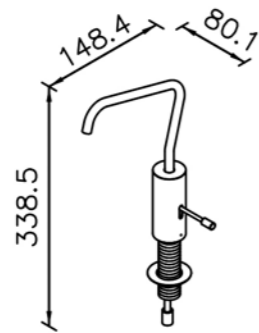

# 6777 series

: mm 1/1

6777-90-80CP  
Basin Faucet

6777-96-80CP  
Kitchen Faucet

6777-X6-80CP  
Kitchen Faucet  
Swivel Spout

6777-G0-80CP Cold Only  
Water Drinking Faucet  
(Lead-Free Brass)

6777-G1-80CP Hot Only  
Water Drinking Faucet  
(Lead-Free Brass)