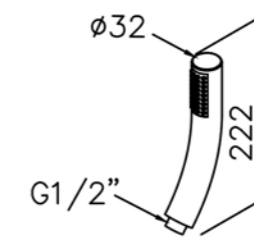

0768-9S-79CP
Hand Shower (Plastic)

REV.

3

ST SHENG TAI BRASSWARE CO., LTD.

DATE.

160715

REV.

3

ST SHENG TAI BRASSWARE CO., LTD.

DATE.

160715