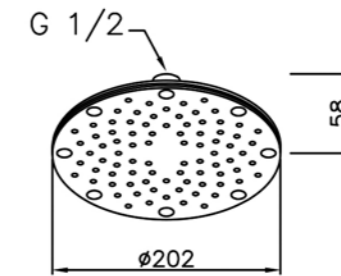

6770-9T-81S1
Slide Bar Set
W / Hose 150cm
W / Hand Shower

6770-AC-80S1
8" Showerhead