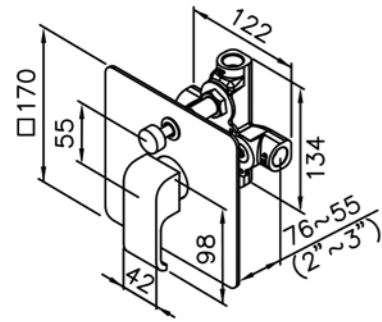

Concealed Mixer Valve
W / Diverter & Check Valve
W / Inlet Stop Version
6904-XZ-80CW (4~6kg/cm²)