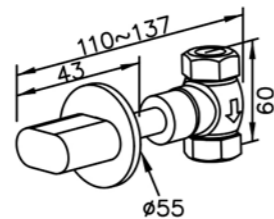

7920-VA-80CP
Water Valve (Cold Only)