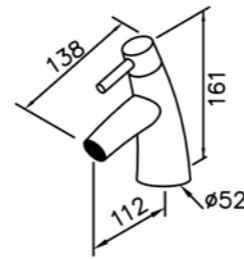

6780 series

: mm 1/2

6780-90-80CP
Basin Faucet