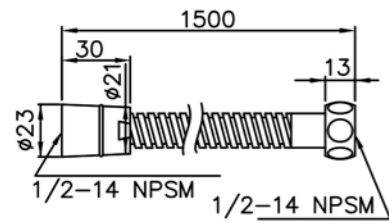

Hose

: mm 1/1

S150-FF-79CP
150cm Hose
(1/2" x 1/2")