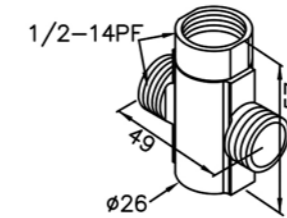

6790-TD-80CR
Diverter