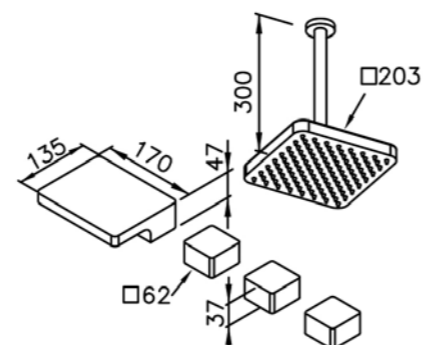

6909-94-81CP  
Bath / Shower Mixer  
W / Hand Shower  
W / Hose 150cm & Wall Bracket

6909-BF-80CP  
Rainshower System

6909-M0-80CP  
Two-Handle Bathtub Faucet

6909-M1-80CP  
Three-Handle Bathtub Faucet

6909-M2-80CP  
Three-Handle Bathtub Faucet  
W / Hand Shower & Diverter