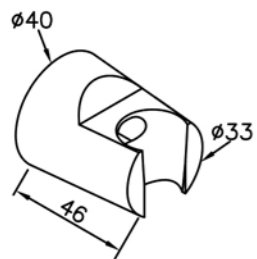

0758-9C-79CP
Wall Bracket
(Plastic / CP)