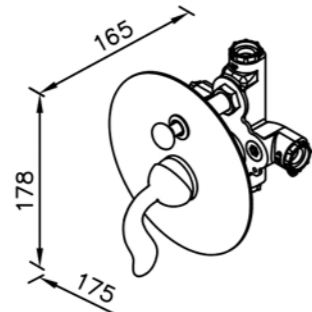

6781-XY-80CP
Concealed Valve W/Diverter &
Check Valve W/ Inlet Stop
Version(1~4 kg/cm²)