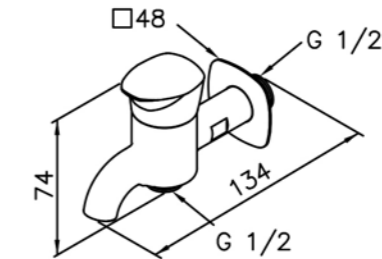

6779-L3-80CP  
Two-way Bib Tap  
1/2G

6779-94-82CP  
Bath / Shower Mixer  
W / Hand Shower  
W / 150cm Hose  
W / Wall Bracket(2pcs)

6779-93-81CP  
Shower Mixer  
W / Hand Shower  
W / 150cm Hose  
W / Wall Bracket