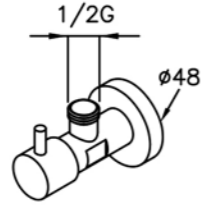

# Angle Stop

: mm 1/1

6874-Y0-80CP  
M10 (F) Outlet

6874-Y5-80CP  
Angle Stop W / Handle 1/2G

6874-Y7-80CP  
1/2" (M) Outlet

6874-Y6-80CP  
Angle Stop W / Handle 1/2G

6874-Y8-81CP  
1/2" IPS x 3/8" O.D.

6874-Z4-80CP  
Angle Stop  
W/90 Degree Control Valve