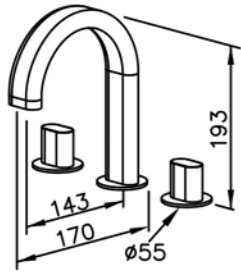

6920/7920 series

: mm 1/3

6920-91-80CP
Basin Faucet