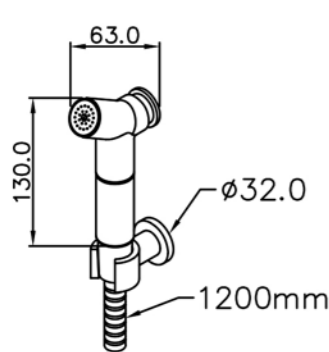

# 6875 series

: mm 1/1

6875-L6-80CP  
Hose Bib (G1/2)

6875-L4-80CP  
Hose Bib

6875-9Q-81CP  
Sprayer  
W / 120cm Hose

6875-WS-82CP  
Sprayer  
W / 120 cm Hose  
& Wall Bracket (Brass)

6875-WS-81CP  
Sprayer  
W / 120 cm Hose  
& Wall Bracket (Plastic)