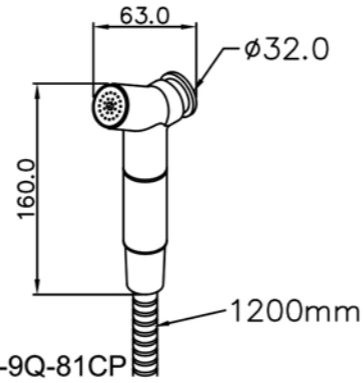

# 6875 series

: mm 1/1

6875-L6-80CP  
Hose Bib (G1/2)

6875-L4-80CP  
Hose Bib

6875-9Q-81CP  
Sprayer  
W / 120cm Hose

6875-WS-82CP  
Sprayer  
W / 120 cm Hose  
& Wall Bracket (Brass)

6875-WS-81CP  
Sprayer  
W / 120 cm Hose  
& Wall Bracket (Plastic)