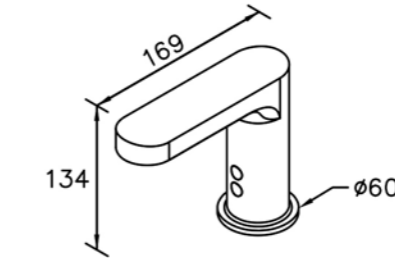

6923-S0-81CP
Electronic Basin Sensor
Faucet (Cold Only)(AC)