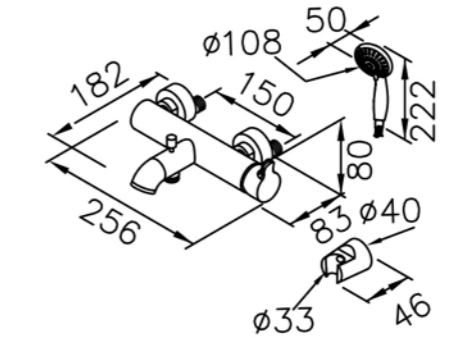

6766-93-80CP
Shower Mixer Body

6766-94-81CP
Bath /Shower Mixer
W/ Hand Shower
W/ Hose & Wall Bracket