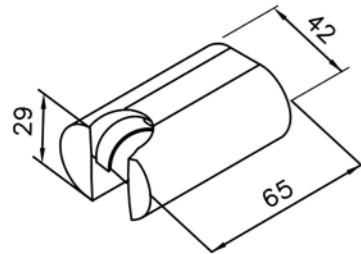

7920-9C-80CP
Adjustable Wall Bracket