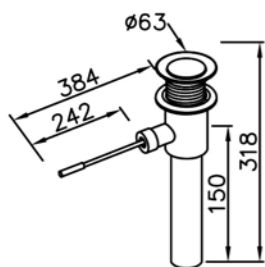

6502-N3-80CP  
Push-Button W / Tail Tube

6502-N5-80CP  
7-Hole W / Tail Tube

6502-A2-80CP  
Hand-Drive Pop-Up  
W / Tail Tube & Overflow

6502-A4-80CP  
Turn-Over W / Tail Tube  
& Overflow

6502-N2-80CP  
Hand-Drive Pop-Up  
W / Tail Tube