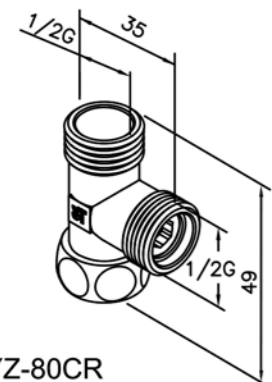

6874-YZ-80CR
Swivel Tee G1/2
W/Connector with Filter