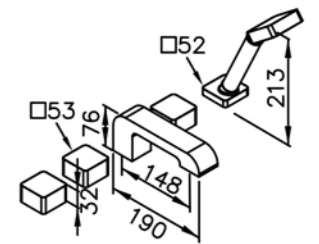

6904-M2-80CP
Three-Handle Bathtub Faucet
W / Hand Shower
W / Swivel Spout