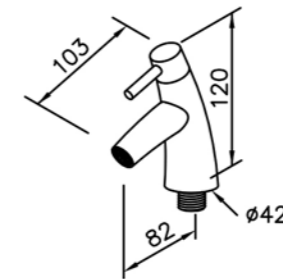

6780-9A-80CP
Sink Tap