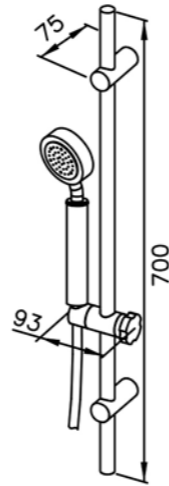

# 6771 / 7771 series (BRASS)

: mm 2/3

6771-WK-83CP  
Sprayer W / Stand & 150 cm  
Hose & Connector & Angle stop

6771-WK-82CP  
Sprayer W / Stand &  
150 cm Hose & Connector

6771-WS-80CP  
Sprayer W / Bracket

6874-Y7-80CP  
Angle Stop 1/2G

6771-WS-85CP  
Sprayer  
W / 120cm Hose  
& Bracket

6771-WS-82CP  
Sprayer  
W / 120cm Hose  
& Angle Stop & Bracket

6771-9T-81CP  
Slide Bar Set  
W / Hand Shower  
W / Hose 150cm