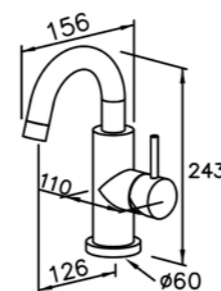

6771-91-80CP
Basin Faucet