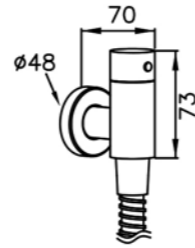

7796-Y7-81CP
Valve
(Water Flow Rate Adjustable)