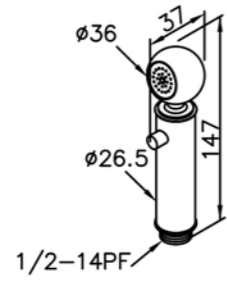

7903-9Q-81CP
Sprayer (Click-Lock Valve)
& 120 cm Hose