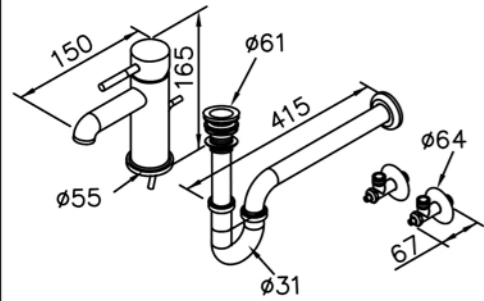

# 6765/7765/8765 series

mm 1/3

6765-90-80MA  
Basin Faucet

8765-90-80MA  
Basin Faucet  
W / Push-Button & Tail Tube  
W / P-Trap  
W / Angle Stops

6765-90-81MA  
Basin Faucet W / Lift Rod

8765-90-81MA  
Basin Faucet W / Lift Rod  
W / Pop-up & Tail Tube  
W / P-Trap  
W / Angle Stops