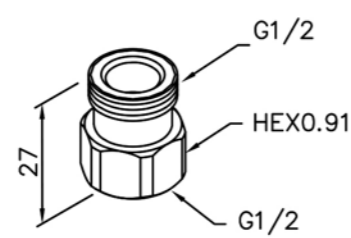

6874-KA-80CR
Connector
W / Check Valve