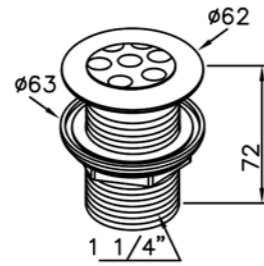

# Drain

: mm 1/1

6502-DR-82CP  
Pop-Up & Overflow

6502-DR-83CP  
Pop-Up 1-1/4"

6502-CG-82CP  
7-Hole & Overflow

6502-CG-83CP  
7-Hole 1-1/4"

6242-13-82CP  
Turn-Over & Overflow

6242-13-83CP  
Turn-Over 1-1/4"