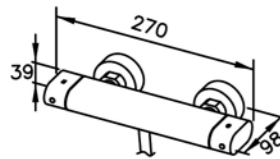

6920-93-80CP
Shower Mixer Body