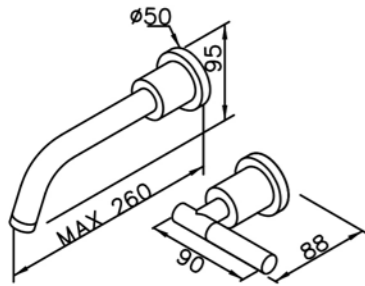

6880-V8-80CP
Single-Handle Wall-Mounted
Lavatory Faucet (Cold Only)