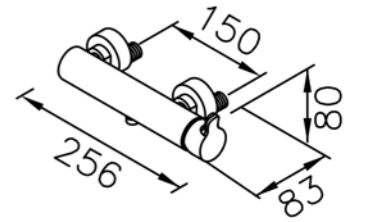

6765/7765/8765 series

: mm 3/3

6766 series

: mm 1/1

REV.

3

SHENG TAI BRASSWARE CO., LTD.

DATE.

160715

REV.

3

SHENG TAI BRASSWARE CO., LTD.

DATE.

160715