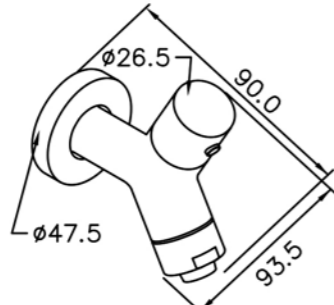

6875-L4-80CP
Hose Bib