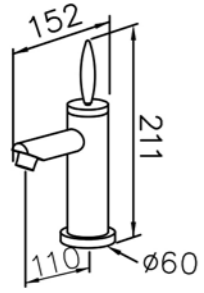

6767 series (Stainless Steel)

: mm 1/1

6767-90-80S1
Basin Faucet