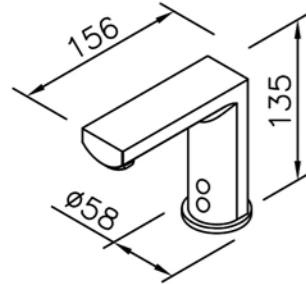

6790-S1-80CP (DC)
6790-S1-81CP (AC)
Electronic Basin
Sensor Mixer
W / Mixing Valve