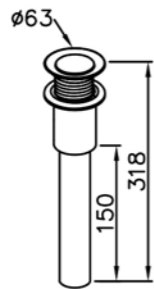

6502-N4-80CP
Turn-Over W / Tail Tube