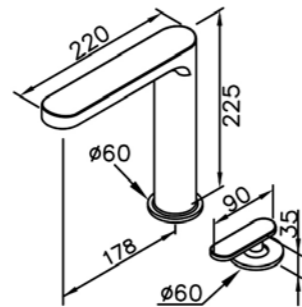

6922-X6-80CP
Kitchen Faucet
Swivel Spout