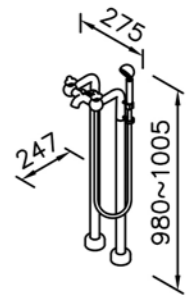

6903-U1-80CP
Floor-Mounted
Bath Mixer