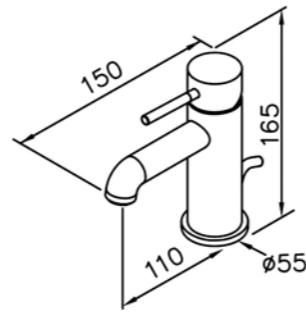

# 6765/7765/8765 series

mm 1/3

6765-90-80MA  
Basin Faucet

8765-90-80MA  
Basin Faucet  
W / Push-Button & Tail Tube  
W / P-Trap  
W / Angle Stops

6765-90-81MA  
Basin Faucet W / Lift Rod

8765-90-81MA  
Basin Faucet W / Lift Rod  
W / Pop-up & Tail Tube  
W / P-Trap  
W / Angle Stops