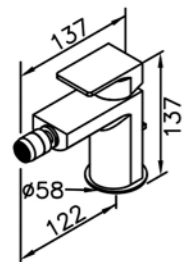

6790-99-81CP
Bidet Mixer