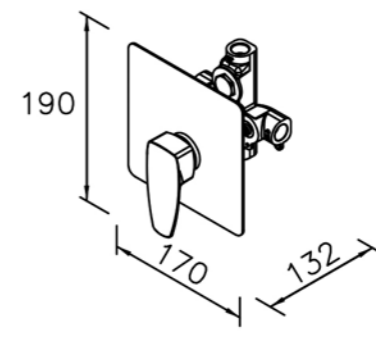

Concealed Mixer Valve
W / Check Valve
W / Inlet Stop Version
6779-XP-80CP