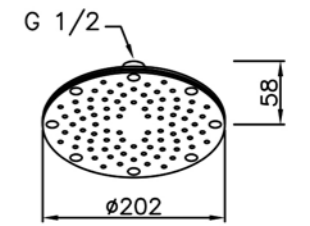

6771-AC-80CP
8" Showerhead