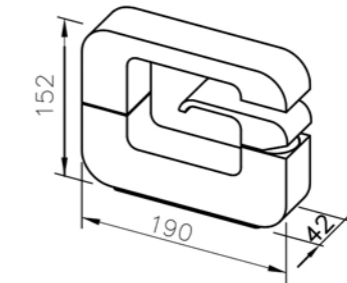

6904-U0-80CP
Rim-Mounted
Bath Mixer