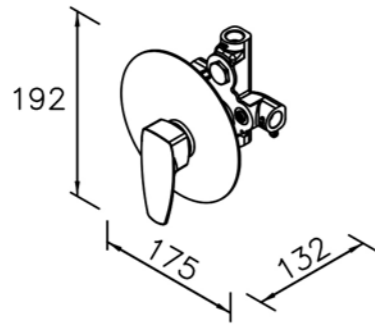

Concealed Mixer Valve
W / Check Valve
W / O Inlet Stop Version
7779-XM-80CP