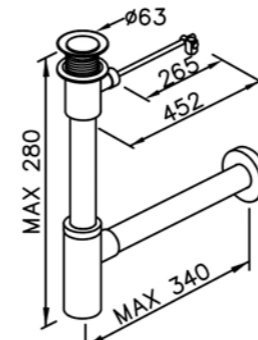

# Plumbing Fitting

: mm 2/2

6502-A1-81CP  
Pop-Up With Overflow  
W / Tail Tube  
W / T-Trap(6502-T1-80CP)

6502-A3-81CP  
Push-Button With Overflow  
W / Tail Tube  
W / T-Trap(6502-T1-80CP)

6502-A5-81CP  
7-Hole With Overflow  
W / Tail Tube  
W / T-Trap(6502-T1-80CP)