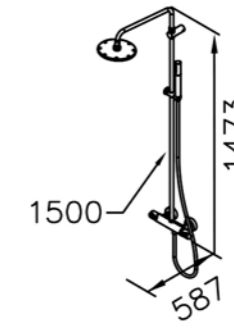

6926-TF-80CP
Thermostatic
Rainshower System