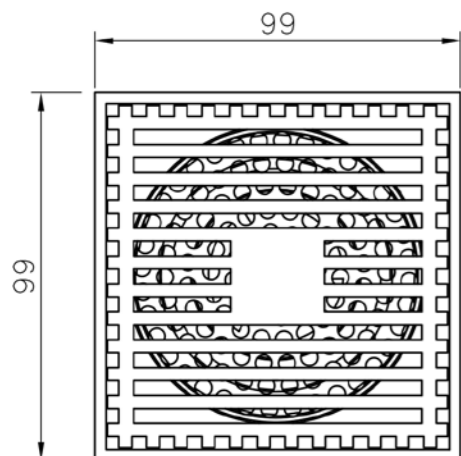

Floor Drain

0303-64-79CP