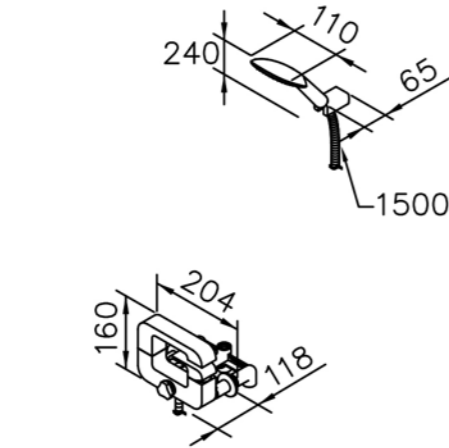

6904-AB-80CP  
Wall-Mounted  
Showerhead 22\*22cm  
(Plastic)

Concealed Mixer Valve  
W / Diverter & Check Valve  
W / O Inlet Stop Version  
6904-XX-80CW (4~6kg/cm<sup>2</sup>)

6904-BW-82CP  
Bath / Shower Mixer  
W / Hand Shower  
W / Hose 150 cm  
W / Wall Bracket