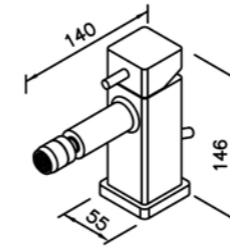

6909-99-81CP
Bidet Mixer