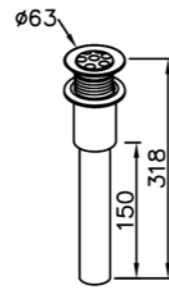

6502-N5-80CP
7-Hole W / Tail Tube