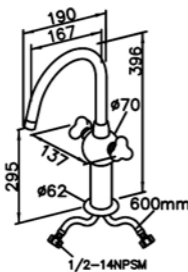

**6903-97-80CP**  
Kitchen Faucet

**6903-93-80CP**  
Shower Mixer Body

**6903-94-80CP**  
Bath / Shower Mixer Body

**6903-U0-80CP**  
Rim Mounted  
Bath / Shower Mixer

**Kitchen Faucet**  
( Wall-Mounted / Cold Only )  
6903-L2-80CP  
W / Brass-Sheet Flange  
7903-L2-80CP  
W / Forged-Brass Flange