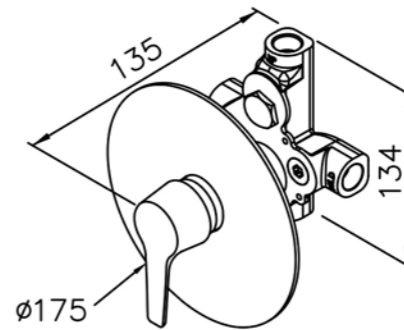

Concealed Mixer Valve
W / Check Valve
W / O Inlet Stop Version
6927-XM-80CP