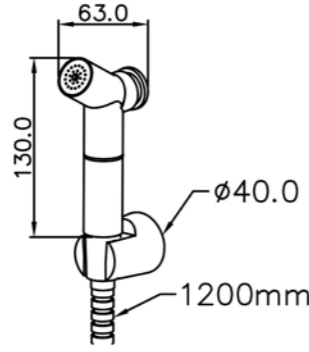

# 6875 series

: mm 1/1

6875-L6-80CP  
Hose Bib (G1/2)

6875-L4-80CP  
Hose Bib

6875-9Q-81CP  
Sprayer  
W / 120cm Hose

6875-WS-82CP  
Sprayer  
W / 120 cm Hose  
& Wall Bracket (Brass)

6875-WS-81CP  
Sprayer  
W / 120 cm Hose  
& Wall Bracket (Plastic)