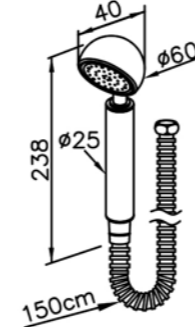

# 6903 series

: mm 2/4

**7903-98-82CP**  
Two-Handle Kitchen Faucet  
Swivel Spout  
W / Sprayer

**6903-WK-81CW**  
Sprayer W / Stand  
W / Hose 150cm

**6903-9S-81CP**  
Hand Shower  
W / Hose 150cm

**6903-9C-80CP**  
Wall Bracket