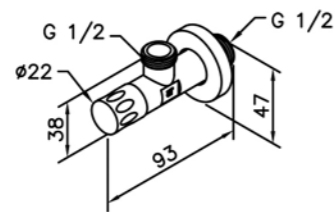

# Angle Stop

: mm 1/1

6874-Y0-80CP  
M10 (F) Outlet

6874-Y5-80CP  
Angle Stop W / Handle 1/2G

6874-Y7-80CP  
1/2" (M) Outlet

6874-Y6-80CP  
Angle Stop W / Handle 1/2G

6874-Y8-81CP  
1/2" IPS x 3/8" O.D.

6874-Z4-80CP  
Angle Stop  
W/90 Degree Control Valve