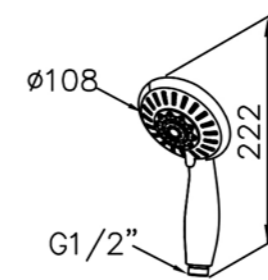

0766-9S-79CP
Hand Shower (Plastic)