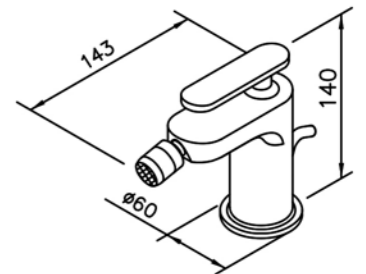

6922-99-81CP
Bidet Mixer