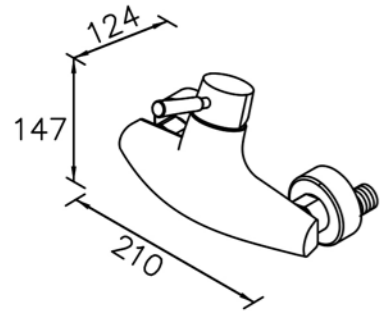

7780-93-80CU
Shower Mixer Body
(Antimicrobial Copper Handle)