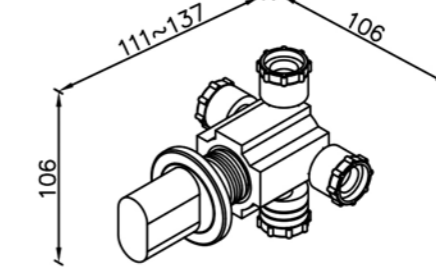

3-Way Diverter (One Inlets)
7920-WC-80CP