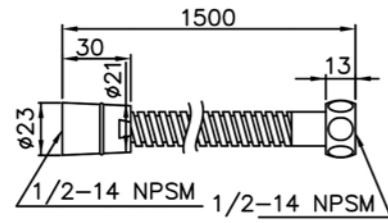

S150-FF-79S1
150cm Hose
(1/2" x 1/2")