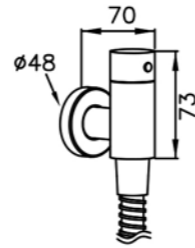

# 6796 series

: mm 2/3

6796-9J-82CP  
Valve & Hand Shower  
(Cold Only)

6796-Y5-80CP  
Valve W / Handle

7796-Y5-80CP  
Valve W / Handle

6796-9C-80CP  
Wall Bracket

6796-Y7-80CP  
Valve

7796-Y7-80CP  
Valve