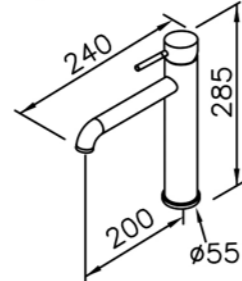

# 6765/7765/8765 series

mm 1/3

6765-90-80MA  
Basin Faucet

8765-90-80MA  
Basin Faucet  
W / Push-Button & Tail Tube  
W / P-Trap  
W / Angle Stops

6765-90-81MA  
Basin Faucet W / Lift Rod

8765-90-81MA  
Basin Faucet W / Lift Rod  
W / Pop-up & Tail Tube  
W / P-Trap  
W / Angle Stops