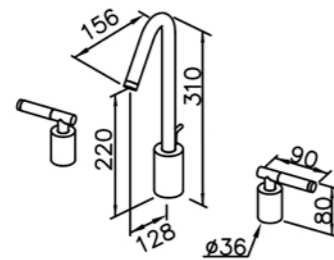

# 6880 series

: mm 2/3

6880-90-80CP  
Two-Handle Widespread  
Basin Faucet

6880-91-80CP  
Two-Handle Widespread  
Basin Faucet

Two-Handle Valve  
7880-9H-81CP  
(Upward Outlet)

6880-90-81CP  
Two-Handle Widespread  
Basin Faucet W / Lift Rod