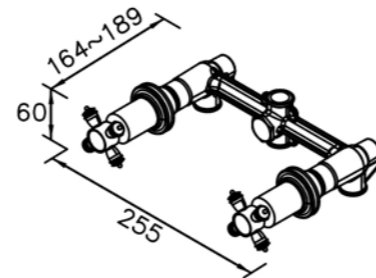

6803-AH-80CP  
Showerhead

6803-9W-80CP  
Tub Spout

7803-VA-80CP  
Water Valve (Cold Only)

7803-VB-80CP  
Water Valve (Hot Only)

Two-Handle Valve  
7803-9H-81CP  
(Upward Outlet)  
7803-9H-82CP  
(Downward Outlet)