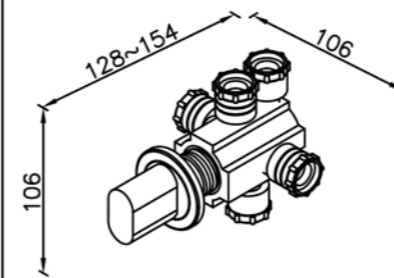

# 6920/7920series

: mm 2/3

6920-9T-81CP  
Slide Bar Set  
W / Hand Shower  
W / Hose 150 cm

6920-BF-80CP  
Rainshower System

6920-BD-80CP  
Bath / Rainshower System

3-Way Diverter (Two Inlets)  
7920-W3-80CP