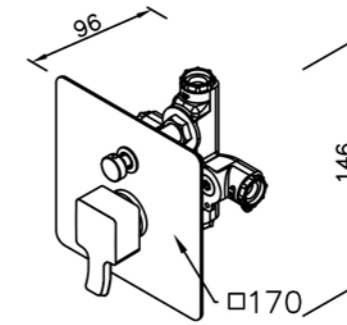

Concealed Mixer Valve
W / Diverter & Check Valve
W / Inlet Stop Version
7909-XZ-80CP(4~6 kg/cm²)

REV.

3

SHENG TAI BRASSWARE CO., LTD.

DATE.

160715

REV.

3

SHENG TAI BRASSWARE CO., LTD.

DATE.

160715