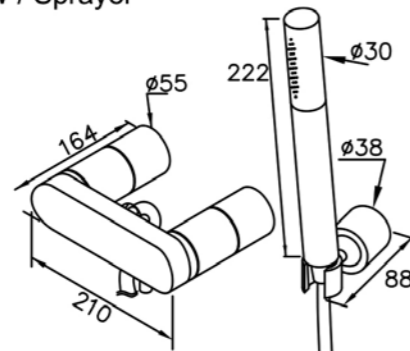

6922-94-81CP
Bath / Shower Mixer
W / Hand Shower &
Hose 150cm & Wall Bracket