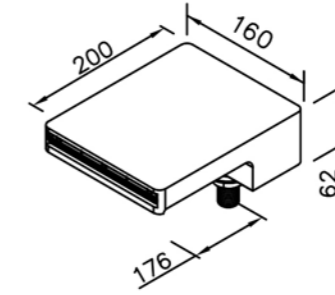

# 6919 series

: mm 1/1

Showerhead  
6919-A3-80PB (A: 300mm)  
6919-A4-80PB (A: 400mm)  
6919-A5-80PB (A: 500mm)

6919-MA-80CP  
Deck-Mounted Bath Spout

6919-WA-80CP  
Wall-Mounted Bath Spout

6919-K5-80CN  
Ceiling Showerhead Frame