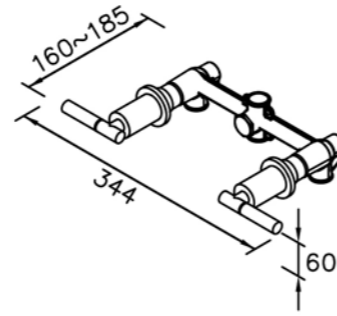

# 6880 series

: mm 2/3

6880-90-80CP  
Two-Handle Widespread  
Basin Faucet

6880-91-80CP  
Two-Handle Widespread  
Basin Faucet

Two-Handle Valve  
7880-9H-81CP  
(Upward Outlet)

6880-90-81CP  
Two-Handle Widespread  
Basin Faucet W / Lift Rod