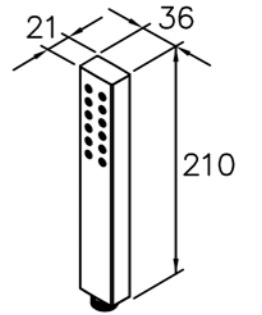

# 6919 series

: mm 1/1

Showerhead  
6919-A3-80PB (A: 300mm)  
6919-A4-80PB (A: 400mm)  
6919-A5-80PB (A: 500mm)

6919-MA-80CP  
Deck-Mounted Bath Spout

6919-WA-80CP  
Wall-Mounted Bath Spout

6919-K5-80CN  
Ceiling Showerhead Frame