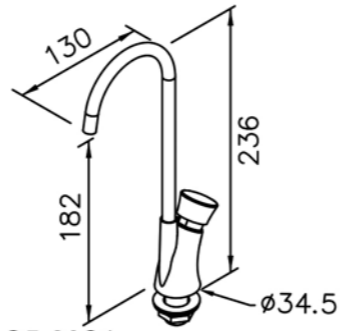

# 6780 series

: mm 2/2

6780-96-82CP  
Kitchen Faucet  
W / Sprayer

6766-WK-81CP  
Sprayer W / Stand  
& Hose 150cm

7780-G5-80S1  
Water Drinking Faucet  
(Stainless Steel)

7780-G5-80CU  
Water Drinking Faucet  
(Antimicrobial Copper)