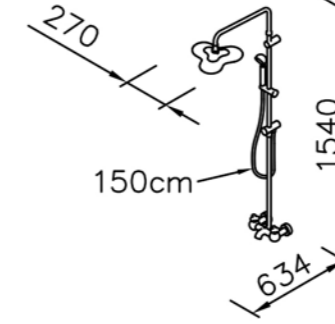

Bath / Rainshower System
6903-BD-80CP
Without Diverting Function