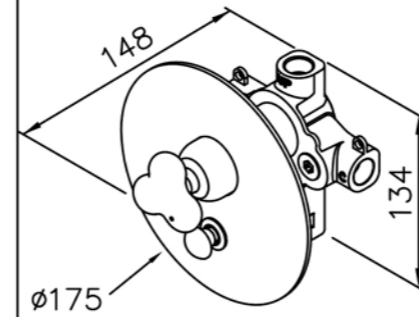

6903 series

: mm 4/4

Concealed Mixer Valve
W / Diverter & Check Valve
W / O Inlet Stop Version
6903-XW-80CW (1~4kg/cm²)