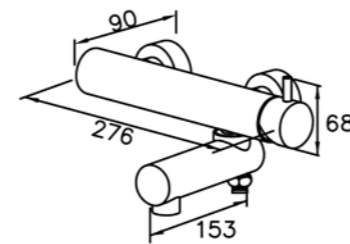

6771-94-80CP
Bath / Shower Mixer Body