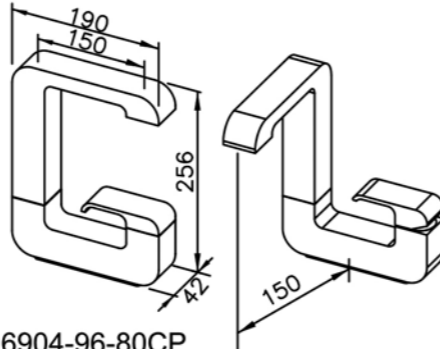

6904-96-80CP
Kitchen Faucet
Swivel Spout