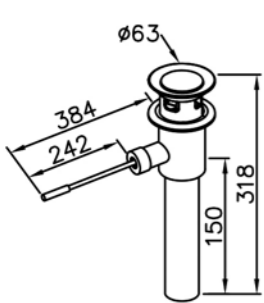

6502-A2-80CP
Hand-Drive Pop-Up
W / Tail Tube & Overflow