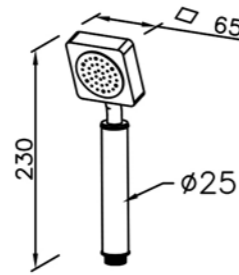

6909-9S-80CP
Hand Shower