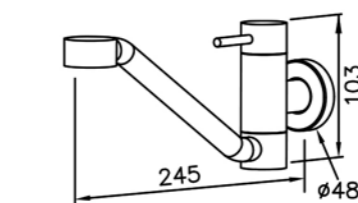

6796-9L-81CP
Kitchen Faucet
W/Handle
(Wall-Mounted / Cold Only)