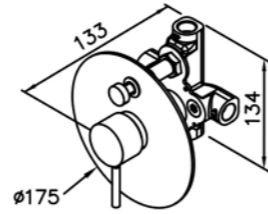

# 6765/7765/8765 series

: mm 3/3

6765-9V-80CP  
Tub Spout W/ Diverter

6765-9V-81CP  
Tub Spout W/ Diverter  
& Pipe Nipple

6765-9W-81CP  
Tub Spout W / Pipe Nipple

6765-9W-81CP  
Tub Spout W / Pipe Nipple

Concealed Mixer Valve  
W / Diverter & Check Valve  
W/O Inlet Stop Version  
6765-XW-80MA(1~4 kg/cm<sup>2</sup>)  
6765-XX-80MA(4~6 kg/cm<sup>2</sup>)