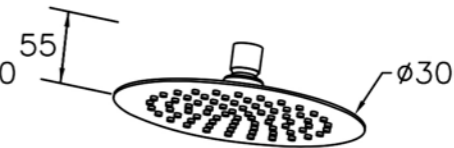

6770-9T-81S1  
Slide Bar Set  
W / Hose 150cm  
W / Hand Shower

6770-A1-80S1 200mm  
Showerhead

6770-A3-80PB 300mm  
Showerhead

6770-A5-80S1 500mm  
Showerhead

6770-G0-80P1  
Water Drinking Faucet

6770-WK-82S1  
Sprayer W / Stand & 150 cm Hose  
& Connector ( M15x1.0x1/2" )