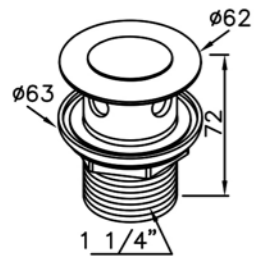

# Drain

: mm 1/1

6502-DR-82CP  
Pop-Up & Overflow

6502-DR-83CP  
Pop-Up 1-1/4"

6502-CG-82CP  
7-Hole & Overflow

6502-CG-83CP  
7-Hole 1-1/4"

6242-13-82CP  
Turn-Over & Overflow

6242-13-83CP  
Turn-Over 1-1/4"