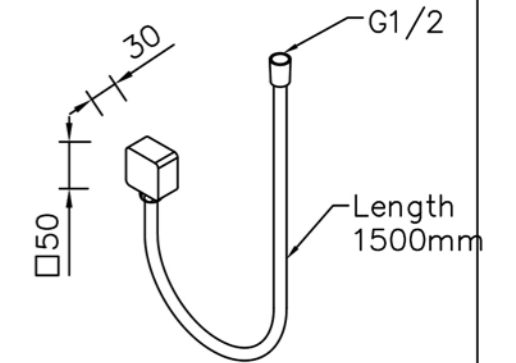

6909-AD-81CP
Wall Supply
W / Hose 150cm

REV.

3

SHENG TAI BRASSWARE CO., LTD.

DATE.

160715