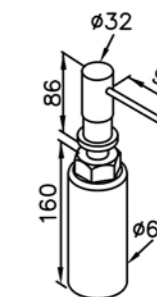

6771-26-80CP
Soap Dispenser