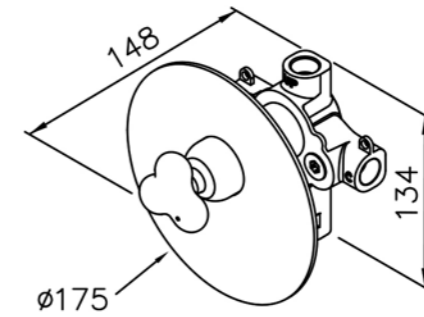

Concealed Mixer Valve
W / Check Valve
W / O Inlet Stop Version
6903-XM-80CW