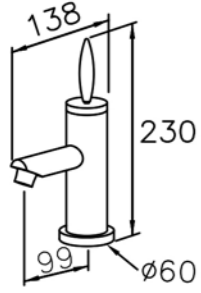

6757 / 7757 series (brass)

mm 1/2

6757-90-80CP
Basin Faucet