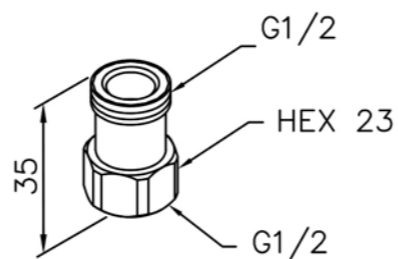

# Connector

6874-BZ-80CP  
Connector W / Filter

6874-YS-81CR  
Adaptor Check Valve  
W/Connector with Filter

6874-BC-81CP  
Extended-type Connector

6783-WA-80CR  
Connector For  
7/16-24NS and 1/2-14NPSM

6874-YY-80CR  
Swivel Tee G1/2