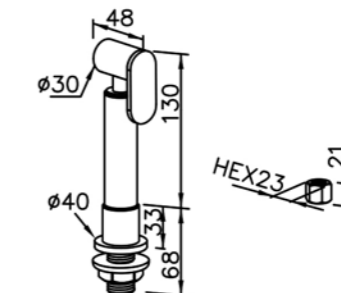

6770-9T-81S1  
Slide Bar Set  
W / Hose 150cm  
W / Hand Shower

6770-A1-80S1 200mm  
Showerhead

6770-A3-80PB 300mm  
Showerhead

6770-A5-80S1 500mm  
Showerhead

6770-G0-80P1  
Water Drinking Faucet

6770-WK-82S1  
Sprayer W / Stand & 150 cm Hose  
& Connector ( M15x1.0x1/2" )