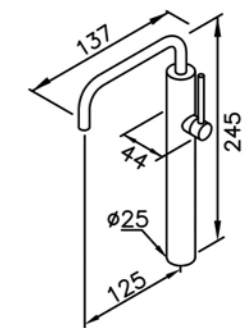

6771-G0-80CP
Water Drinking Faucet
(Lead-Free Brass)