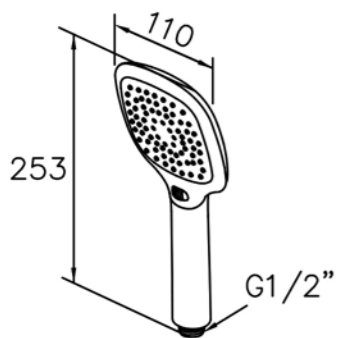

0904-9S-79CP
Hand Shower (Plastic)