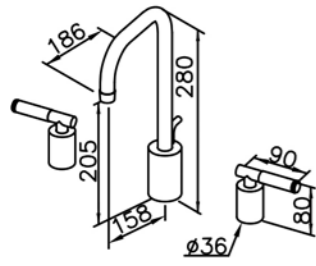

# 6880 series

: mm 2/3

6880-90-80CP  
Two-Handle Widespread  
Basin Faucet

6880-91-80CP  
Two-Handle Widespread  
Basin Faucet

Two-Handle Valve  
7880-9H-81CP  
(Upward Outlet)

6880-90-81CP  
Two-Handle Widespread  
Basin Faucet W / Lift Rod