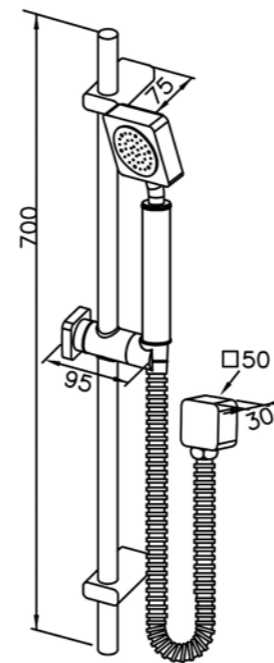

6909 series

: mm 3/4