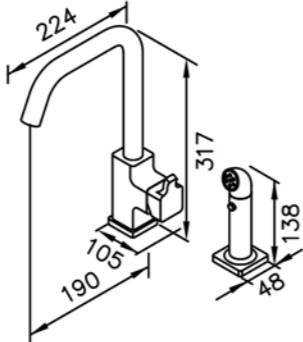

# 7909 series

: mm 1/2

7909-90-80CP  
Basin Faucet

7909-97-80CP  
Kitchen Faucet

7909-94-80CP  
Bath /Shower Mixer Body

7909-90-81CP  
Basin Faucet  
W / Lift Rod

7909-97-82CP  
Kitchen Faucet  
W / Spryer

7909-94-81CP  
Bath /Shower Mixer  
W/ Hand Shower  
W/ Hose & Wall bracket