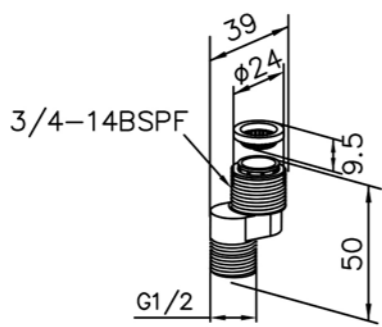

Connector

6874-YS-81CR
Adaptor Check Valve
W/Connector with Filter