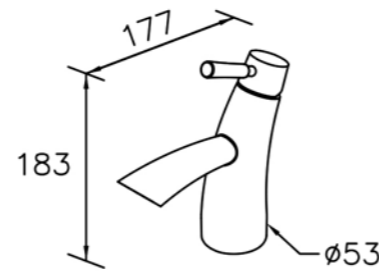

7780-91-80CU
Basin Faucet
(Antimicrobial Copper Handle)