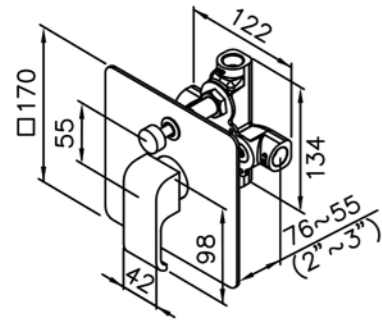

6904-AB-80CP  
Wall-Mounted  
Showerhead 22\*22cm  
(Plastic)

Concealed Mixer Valve  
W / Diverter & Check Valve  
W / O Inlet Stop Version  
6904-XX-80CW (4~6kg/cm<sup>2</sup>)

6904-BW-82CP  
Bath / Shower Mixer  
W / Hand Shower  
W / Hose 150 cm  
W / Wall Bracket