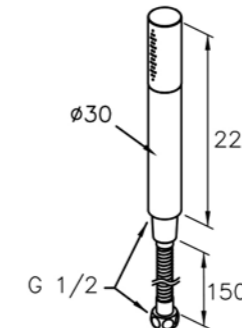

# 6926 series

: mm 1/1

6926-90-81CP  
Basin Faucet  
W/Lift Rod

6926-90-80CP  
Basin Faucet

6926-96-80CP  
Kitchen Faucet  
Swivel Spout

7920-9C-80CP  
Adjustable Wall Bracket

6757-9S-81CP  
Hand Shower  
W / Hose 150cm