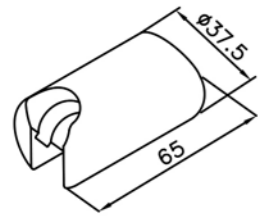

7777-9C-80CP
Adjustable Wall Bracket