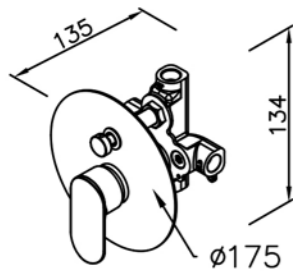

Concealed Mixer Valve
W / Diverter & Check Valve
W / Inlet Stop Version
6923-XZ-80CP (4~6kg/cm²)