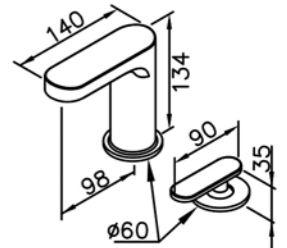

6922-X1-80CP
Single-Handle
Basin Faucet
W / Angle-Adjusted Aerator