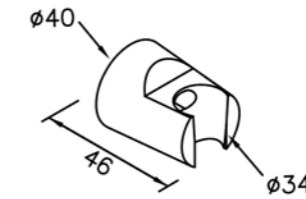

0758-9C-79CP
Wall Bracket (Plastic)