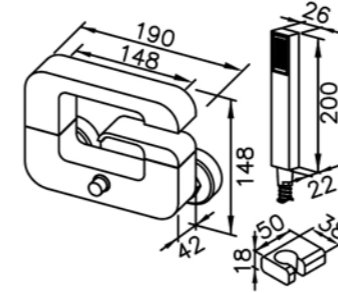

# 6904 series

: mm 2/2

6904-94-80CP  
Bath / Shower Mixer Body  
W / Flow Rate Adjusting Diverter  
7904-94-80CP  
Bath / Shower Mixer Body

6904-93-80CP  
Shower Mixer Body

6904-M0-80CP  
Two-Handle Bathtub Faucet