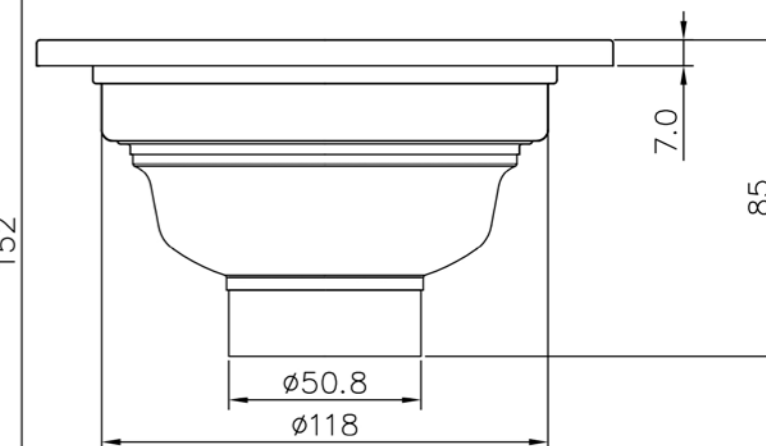

Multi-Function Floor Drain

15cmx15cm

0305-02-79S1