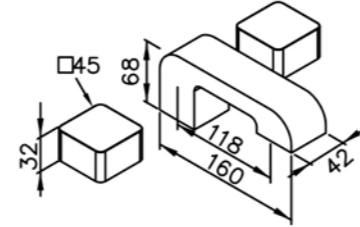

# 6904 series

: mm 1/2

6904-90-80CP  
Basin Faucet  
Rotary Cartridge  
W / Flow Rate Adjusting Spout

7904-90-80CP  
Basin Faucet

6904-91-80CP  
Two-Handle Basin Faucet

6904-90-81CP  
Basin Faucet  
Rotary Cartridge  
W / Flow Rate Adjusting Spout  
W / Lift Rod