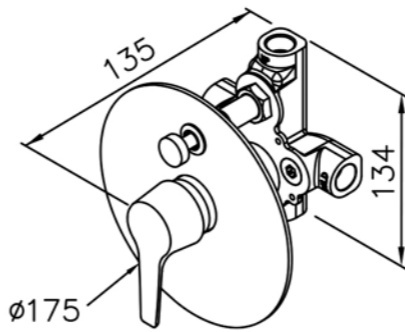

# 6927 series

: mm 2/2

Concealed Mixer Valve  
W / Diverter & Check Valve  
W / O Inlet Stop Version  
6927-XW-80CP (1~4kg/cm<sup>2</sup>)

Concealed Mixer Valve  
W / Check Valve  
W / O Inlet Stop Version  
6927-XM-80CP