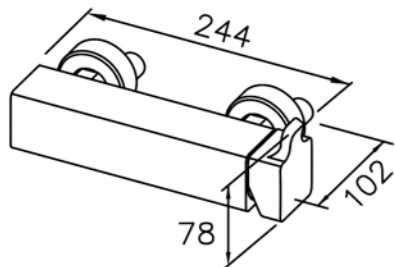

7909-93-80CP
Shower Mixer Body