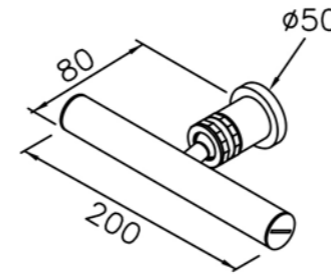

6880-AB-80CP
Horizontal Showerhead