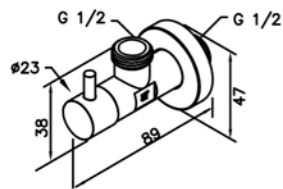

# Angle Stop

: mm 1/1

6874-Y0-80CP  
M10 (F) Outlet

6874-Y5-80CP  
Angle Stop W / Handle 1/2G

6874-Y7-80CP  
1/2" (M) Outlet

6874-Y6-80CP  
Angle Stop W / Handle 1/2G

6874-Y8-81CP  
1/2" IPS x 3/8" O.D.

6874-Z4-80CP  
Angle Stop  
W/90 Degree Control Valve