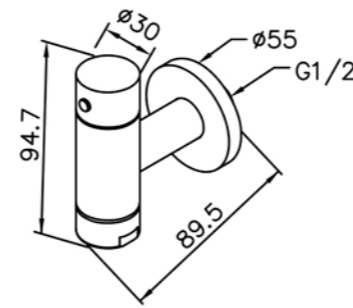

6796 series

: mm 3/3

6796-L7-80CP
Hose Bib