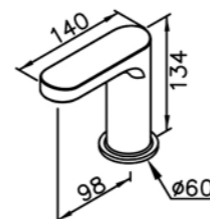

6922-N0-80CP
Tip-Touch
Basin Faucet