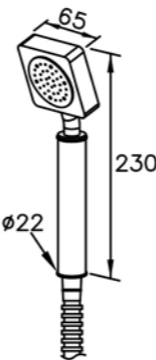

7909-99-81CP  
Bidet Mixer

7909-9C-80CP  
Adjustable Wall Bracket

6909-9C-80CP  
Wall Bracket(Brass)

7909-93-80CP  
Shower Mixer Body

7909-93-81CP  
Shower Mixer  
W/ Hand Shower  
W/ Hose & Wall bracket

6909-9S-81CP  
Handle Shower W/ Hose