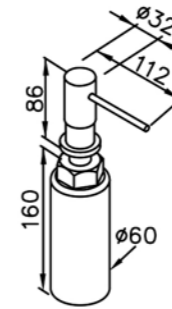

Soap Dispenser
6770-26-80S1 Stainless Steel
6771-26-80CP Brass