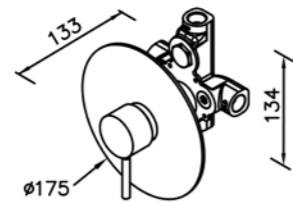

Concealed Mixer Valve
W / Check Valve
W/O Inlet Stop Version
6765-XP-80MA