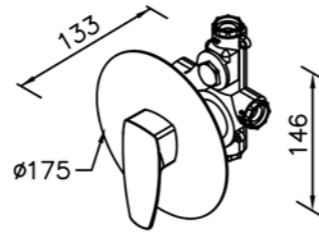

Concealed Mixer Valve
W / O Inlet Stop Version
(Slimmed-Down Valve)
7779-XN-80CP