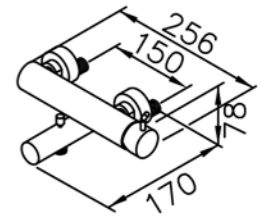

6768-94-80CP
Bath / Shower Mixer Body