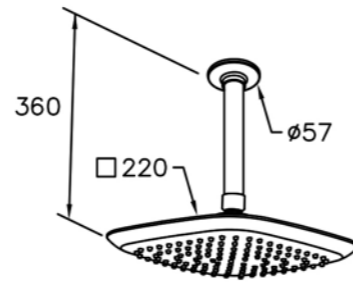

# 6906 series

: mm 1/1

Concealed Mixer Valve  
W / Diverter & Check Valve  
W / O Inlet Stop Version  
6904-XW-80CW (1~4kg/cm<sup>2</sup>)

6904-AS-80CP  
Ceiling-Mounted  
Showerhead 22\*22cm  
(Plastic)