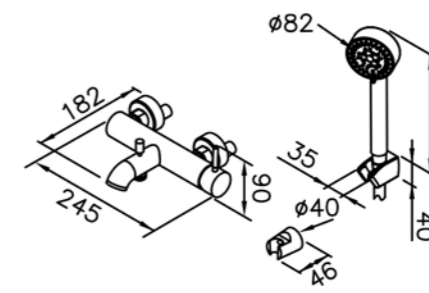

# 6765/7765/8765 series

: mm 2/3

7765-93-82MA  
Shower Mixer  
W / Hand Shower (Plastic)  
W / 150cm Hose  
W / Wall Bracket(2pcs)(Plastic)

7765-94-82MA  
Bath / Shower Mixer  
W / Hand Shower (Plastic)  
W / 150cm Hose  
W / Wall Bracket(2pcs)(Plastic)