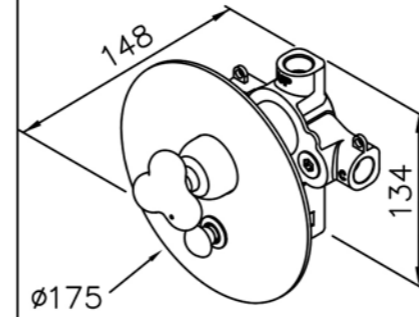

# 6903 series

: mm 4/4

Concealed Mixer Valve  
W / Diverter & Check Valve  
W / O Inlet Stop Version  
6903-XW-80CW (1~4kg/cm<sup>2</sup>)

Concealed Mixer Valve  
W / Check Valve  
W / O Inlet Stop Version  
6903-XM-80CW