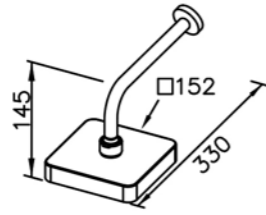

# 6909 series

: mm 4/4

6909-AC-80CP  
8" Showerhead  
( Brass )

6909-AH-80CP  
Wall-Mounted  
6" Showerhead ( Plastic )

6909-AB-80CP  
Wall-Mounted  
8" Showerhead ( Brass )

6909-AS-80CP  
Ceiling-Mounted  
8" Showerhead ( Brass )