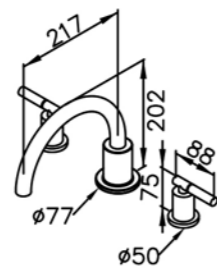

7906-M0-80CP
Two-Handle Bathtub Faucet
W / Swivel Spout