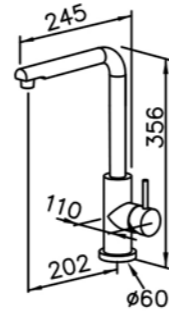

7770-95-80S1
Kitchen Faucet