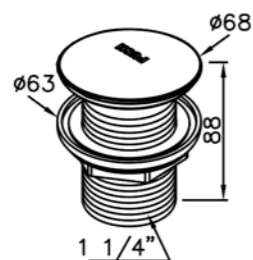

6242-CA-83CP
Push-Button 1-1/4"

REV.

3

SHENG TAI BRASSWARE CO., LTD.

DATE.

160715