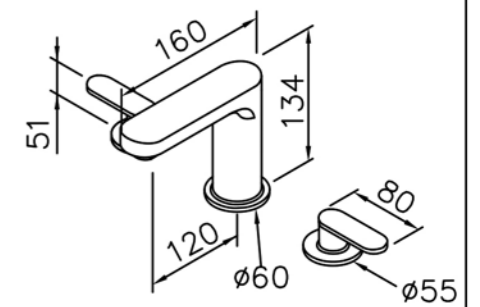

6923-91-80CP
Two-Handle Basin Faucet