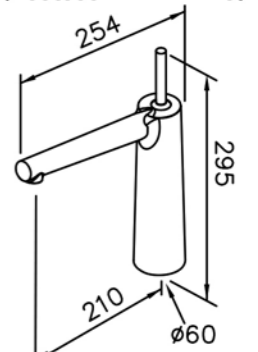

# 6926 series

: mm 1/1

6926-90-81CP  
Basin Faucet  
W/Lift Rod

6926-90-80CP  
Basin Faucet

6926-96-80CP  
Kitchen Faucet  
Swivel Spout

7920-9C-80CP  
Adjustable Wall Bracket

6757-9S-81CP  
Hand Shower  
W / Hose 150cm