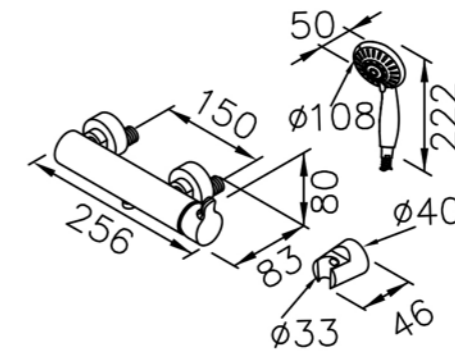

6766-93-80CP
Shower Mixer Body

6766-93-81CP
Shower Mixer W/Hand Shower
W/150cm Hose & Wall Bracket