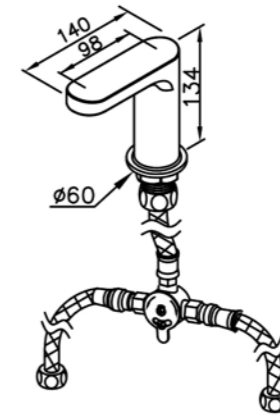

6922-N1-80CP
Tip-Touch Basin Faucet
W / Mixing Valve