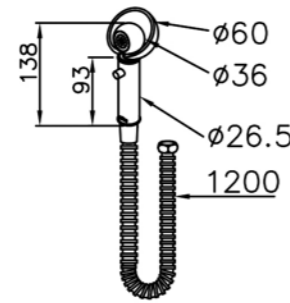

7903-WS-81CP
Sprayer (Click-Lock Valve)
W / Wall Bracket
& 120 cm Hose