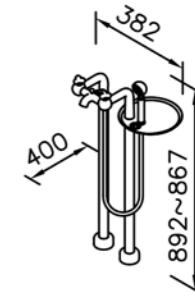

6903-U2-80CP
Floor-Mounted
Bath Mixer W / Shelf