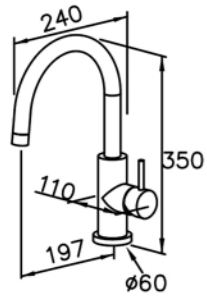

6770-97-80S1
Kitchen Faucet