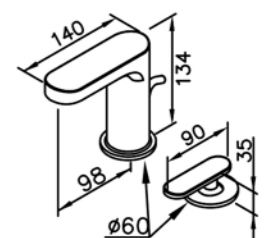

6922-X1-81CP
Single-Handle
Basin Faucet
W / Lift Rod
W / Angle-Adjusted Aerator