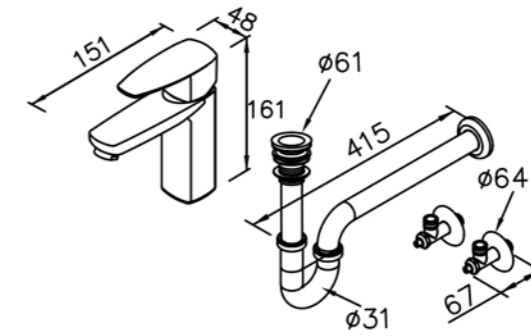

6779-90-81CP
Basin Faucet
W / Lift Rod

6779 / 7779 series

: mm 1/4

8779-90-80CP
Basin Faucet
W / Push-Button & Tail Tube
W / P-Trap
W / Angle Stops