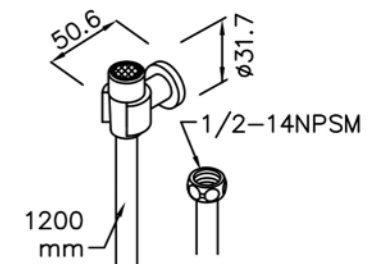

6757-9G-82CP
Sprayer
W/120cm Hose & Bracket

REV.

3

SHENG TAI BRASSWARE CO., LTD.

DATE.

160715

REV.

3

SHENG TAI BRASSWARE CO., LTD.

DATE.

160715