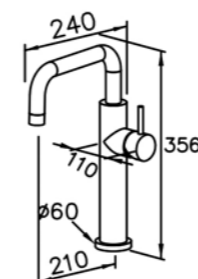

6771-96-80CP
Kitchen Faucet