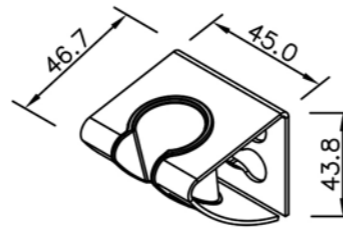

6998-9C-80CP
Wall Bracket
(Stainless steel / CP)