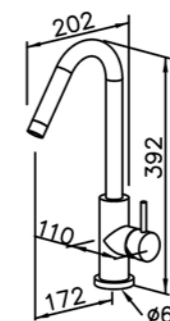

7771-96-80W1
Kitchen Faucet