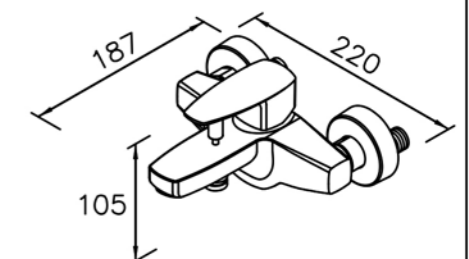

6779-94-80CP
Bath / Shower Mixer Body