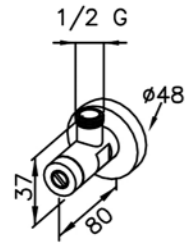

# Angle Stop

: mm 1/1

6874-Y0-80CP  
M10 (F) Outlet

6874-Y5-80CP  
Angle Stop W / Handle 1/2G

6874-Y7-80CP  
1/2" (M) Outlet

6874-Y6-80CP  
Angle Stop W / Handle 1/2G

6874-Y8-81CP  
1/2" IPS x 3/8" O.D.

6874-Z4-80CP  
Angle Stop  
W/90 Degree Control Valve