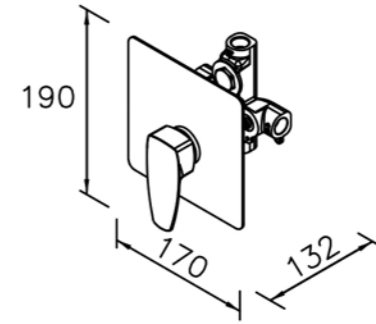

Concealed Mixer Valve
W / Check Valve
W / O Inlet Stop Version
6779-XM-80CP