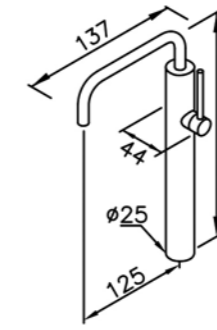

6770-G0-80S1
Water Drinking Faucet
(Stainless Steel)