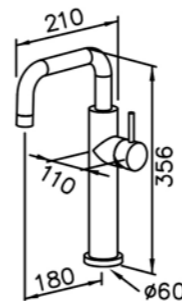

6771/ 7771 series (BRASS)

: mm 1/3

6771-90-81CP
Basin Faucet