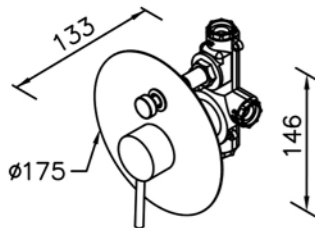

Concealed Mixer Valve
W / Check Valve
W/O Inlet Stop Version
(Slimmed-Down Valve)
6765-XN-80MA