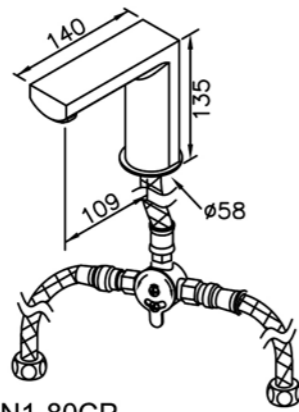

6790-N1-80CP
Tip-Touch Basin Faucet
W / Mixing Valve