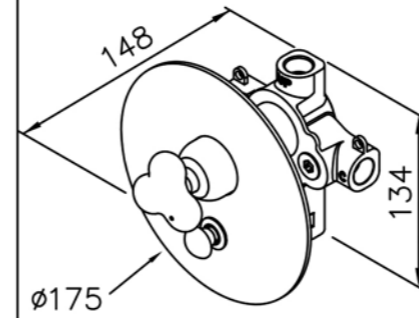

Concealed Mixer Valve
W / Diverter & Check Valve
W / Inlet Stop Version
6903-XY-80CW (1~4kg/cm²)