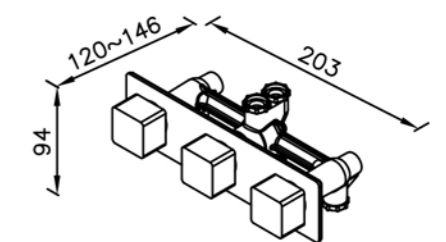

Three-Handle Valve
7909-Z0-81CP

REV.

3

SHENG TAI BRASSWARE CO., LTD.

DATE.

160715

REV.

3

SHENG TAI BRASSWARE CO., LTD.

DATE.

160715