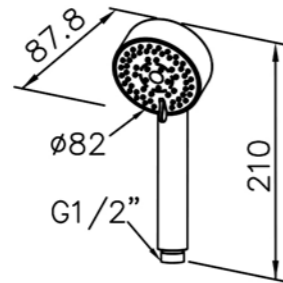

0777-9S-79CP
Hand Shower (Plastic)