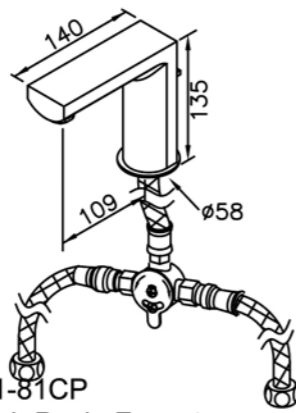

6790-N1-81CP
Tip-Touch Basin Faucet
W / Mixing Valve & Lift Rod