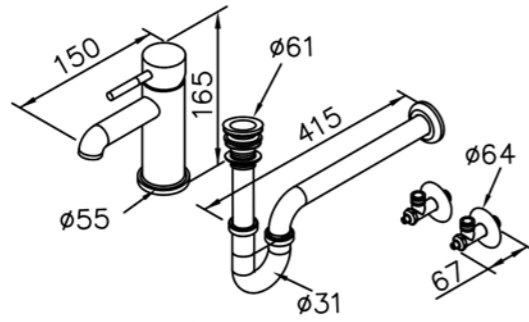

6765-90-81MA
Basin Faucet W / Lift Rod

8765-90-80MA
Basin Faucet
W / Push-Button & Tail Tube
W / P-Trap
W / Angle Stops