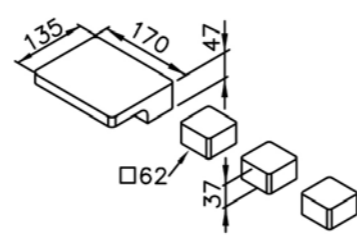

6909-M1-80CP
Three-Handle Bathtub Faucet