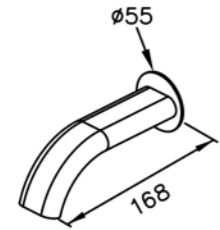

# 6920/7920series

: mm 3/3

6920-9V-80CP  
Bath Spout

6920-AC-80CP  
Showerhead ( Brass )

6920-AB-80CP  
Wall-Mounted  
Showerhead ( Brass )

6920-9W-80CP  
Bath Spout

6920-9Y-80CP  
Concealed Shower Valve  
W / Diverter