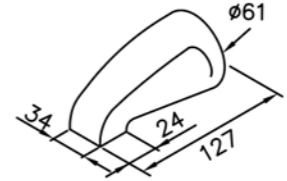

6745-E1-80CP
1/2" Brass Spout