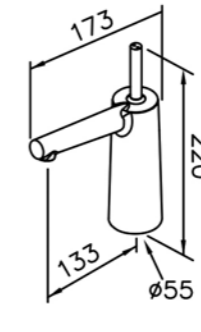

6926-90-80CP
Basin Faucet