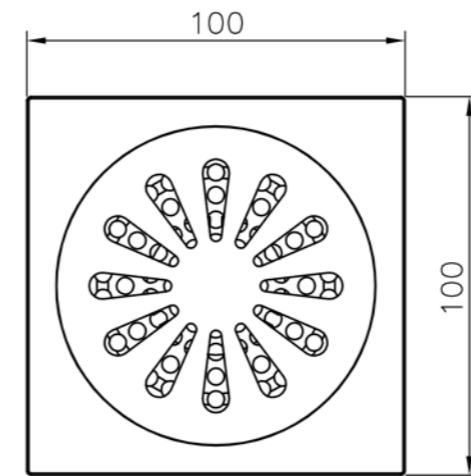

Hose

: mm 1/1

S150-FM-79CP
150cm Hose
(1/2" x M15)

Floor Drain

0303-61-79CP

Floor Drain

0303-62-79CP