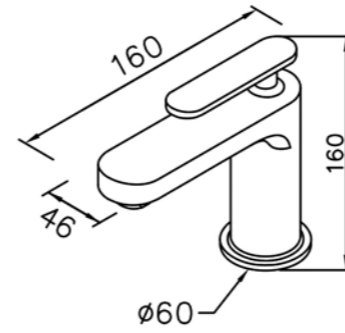

6923 series

: mm 1/2

6923-90-80CP
Basin Faucet