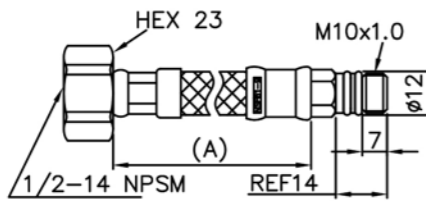

Stainless Steel Braided Hose  
(1/2" x 1/2")  
S045-FF-7900 A:450mm

Stainless Steel Braided Hose  
(1/2" x 1/2")  
S060-FF-7900 A:600mm

Stainless Steel Braided Hose  
(1/2" x M10)  
S030-FM-7900 A:300mm