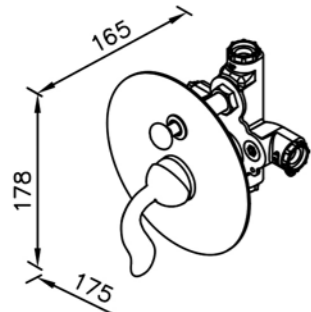

# 6781 series

: mm 2/2

6781-XM-80CP  
Concealed Mixer Valve  
W/Check Valve  
W/O Inlet Stop Version

6781-XP-80CP  
Concealed Mixer Valve  
W/Check Valve  
W/ Inlet Stop Version

6781-XW-80CP  
Concealed Valve W/Diverter &  
Check Valve W/O Inlet Stop  
Version(1~4 kg/cm<sup>2</sup>)