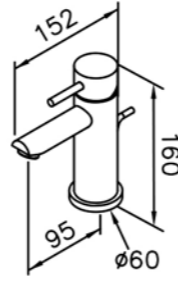

6767-91-80S1
Basin Faucet
W / Lift Rod