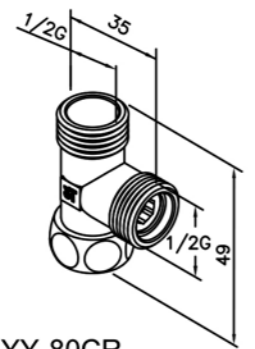

# Connector

6874-BZ-80CP  
Connector W / Filter

6874-YS-81CR  
Adaptor Check Valve  
W/Connector with Filter

6874-BC-81CP  
Extended-type Connector

6783-WA-80CR  
Connector For  
7/16-24NS and 1/2-14NPSM

6874-YY-80CR  
Swivel Tee G1/2