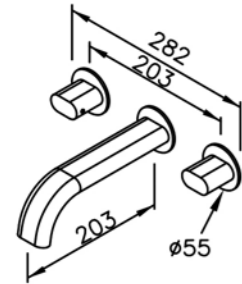

6920-92-80CP
Two-Handle
Wall-Mounted
Basin Faucet