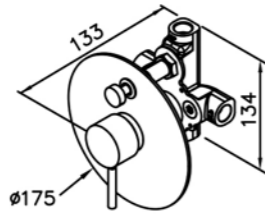

# 6765/7765/8765 series

: mm 3/3

6765-9V-80CP  
Tub Spout W/ Diverter

6765-9V-81CP  
Tub Spout W/ Diverter  
& Pipe Nipple

6765-9W-81CP  
Tub Spout W / Pipe Nipple

6765-9W-81CP  
Tub Spout W / Pipe Nipple

Concealed Mixer Valve  
W / Diverter & Check Valve  
W/O Inlet Stop Version  
6765-XW-80MA(1~4 kg/cm<sup>2</sup>)  
6765-XX-80MA(4~6 kg/cm<sup>2</sup>)