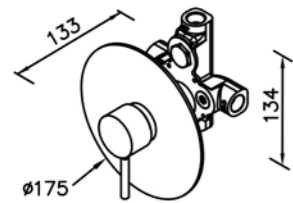

Concealed Mixer Valve
W / Check Valve
W/O Inlet Stop Version
6765-XM-80MA