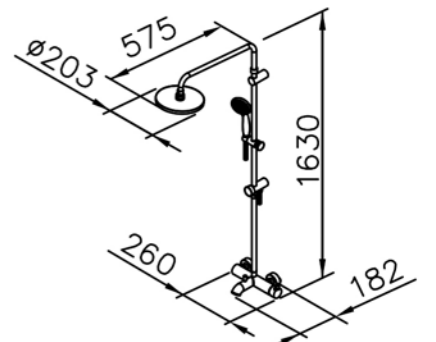

6766-BD-80CP
Bath / Rainshower System

REV.

3

SHENG TAI BRASSWARE CO., LTD.

DATE.

160715

REV.

3

SHENG TAI BRASSWARE CO., LTD.

DATE.

160715