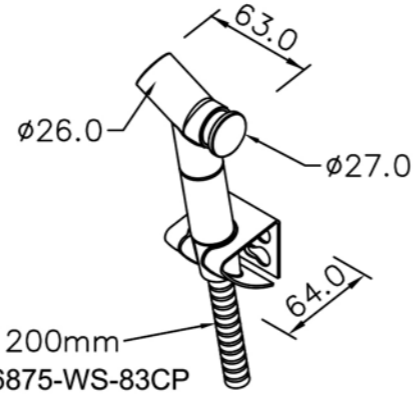

# 6875 series

: mm 1/1

6875-L6-80CP  
Hose Bib (G1/2)

6875-L4-80CP  
Hose Bib

6875-9Q-81CP  
Sprayer  
W / 120cm Hose

6875-WS-82CP  
Sprayer  
W / 120 cm Hose  
& Wall Bracket (Brass)

6875-WS-81CP  
Sprayer  
W / 120 cm Hose  
& Wall Bracket (Plastic)