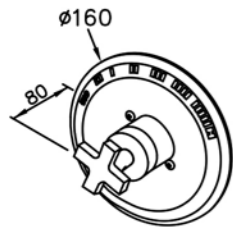

6874-9Y-80CP
Single-Handle Pressure
Balanced Bath Valve