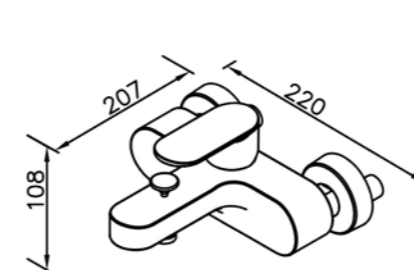

6923-94-80CP
Bath / Shower Mixer Body