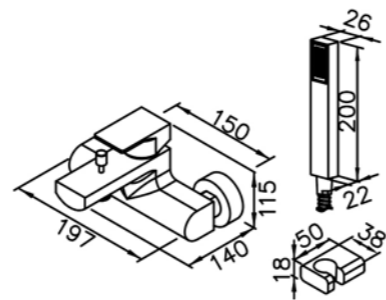

6790-94-80CP  
Bath / Shower Mixer Body

6790-94-81CP  
Bath / Shower Mixer  
W / Hand Shower & Hose 150cm  
& Wall Bracket

6790-93-80CP  
Shower Mixer Body

6790-93-81CP  
Shower Mixer  
W / Hand Shower  
W / Hose 150cm  
W / Wall Bracket