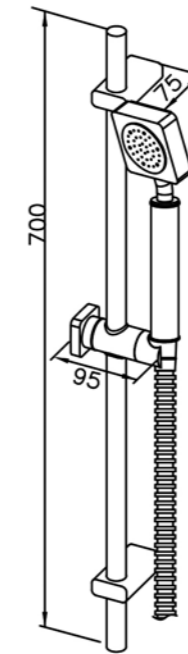

6909 series

: mm 2/4

6909 series

: mm 3/4

REV.

3

SHENG TAI BRASSWARE CO., LTD.

DATE.

160715

REV.

3

SHENG TAI BRASSWARE CO., LTD.

DATE.

160715