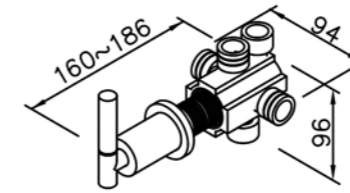

# 6880 series

: mm 3/3

3-Way Diverter (One Inlet)  
7880-WC-80CP  
+ +

7880-WB-80CP  
+

7880-WB-81CP  
+

7880-WB-82CP  
+

3-Way Diverter (Two Inlets)  
7880-W3-80CP  
+ +

7880-W2-80CP  
+