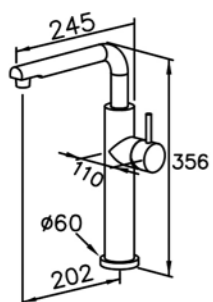

6770-95-80S1
Kitchen Faucet