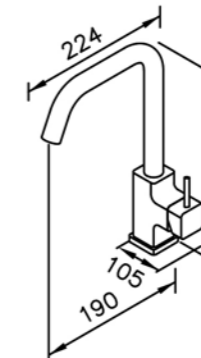

6909-97-80CP
Kitchen Faucet