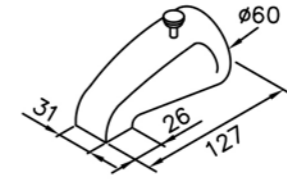

Bath Spout

6745-03-80CP
3/4" Brass Diverter Spout
W / 3/4" x 1/2" Brass Bushing