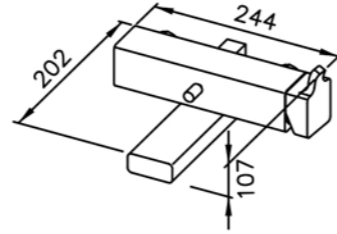

# 7909 series

: mm 1/2

7909-90-80CP  
Basin Faucet

7909-97-80CP  
Kitchen Faucet

7909-94-80CP  
Bath /Shower Mixer Body

7909-90-81CP  
Basin Faucet  
W / Lift Rod

7909-97-82CP  
Kitchen Faucet  
W / Spryer

7909-94-81CP  
Bath /Shower Mixer  
W/ Hand Shower  
W/ Hose & Wall bracket