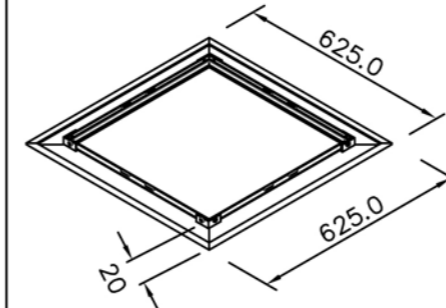

# 6919 series

: mm 1/1

Showerhead  
6919-A3-80PB (A: 300mm)  
6919-A4-80PB (A: 400mm)  
6919-A5-80PB (A: 500mm)

6919-MA-80CP  
Deck-Mounted Bath Spout

6919-WA-80CP  
Wall-Mounted Bath Spout

6919-K5-80CN  
Ceiling Showerhead Frame