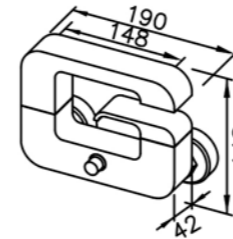

6904 series

: mm 2/2

6904-94-80CP
Bath / Shower Mixer Body
W / Flow Rate Adjusting Diverter
7904-94-80CP
Bath / Shower Mixer Body