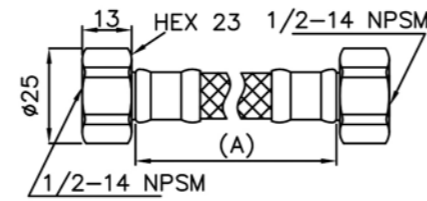

Stainless Steel Braided Hose  
(1/2" x 1/2")  
S045-FF-7900 A:450mm

Stainless Steel Braided Hose  
(1/2" x 1/2")  
S060-FF-7900 A:600mm

Stainless Steel Braided Hose  
(1/2" x M10)  
S030-FM-7900 A:300mm