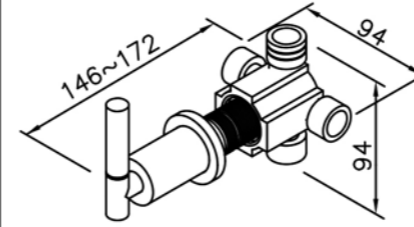

6880 series

: mm 3/3

3-Way Diverter (One Inlet)
7880-WC-80CP
+ +

7880-WB-80CP
+

7880-WB-81CP
+

7880-WB-82CP
+