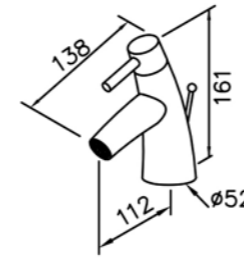

# 6780 series

: mm 1/2

6780-90-80CP  
Basin Faucet

6780-9A-80CP  
Sink Tap

6780-93-80CP  
Shower Mixer Body

6780-90-81CP  
Basin Faucet  
W / Lift Rod

6780-9C-80CP  
Sink Tap

6780-93-81CP  
Shower Mixer  
W / Hand Shower & Hose  
& Wall Bracket