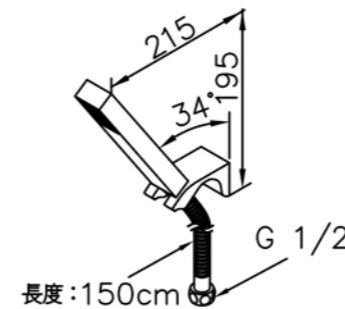

6904-9S-82CP
Hand Shower
W / Wall Bracket
W / Hose 150cm