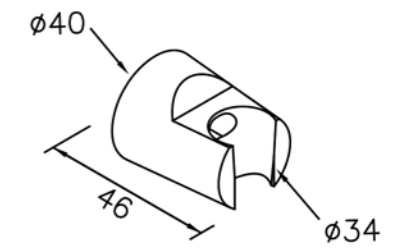

# 6765/7765/8765 series

: mm 2/3

7765-93-82MA  
Shower Mixer  
W / Hand Shower (Plastic)  
W / 150cm Hose  
W / Wall Bracket(2pcs)(Plastic)

7765-94-82MA  
Bath / Shower Mixer  
W / Hand Shower (Plastic)  
W / 150cm Hose  
W / Wall Bracket(2pcs)(Plastic)