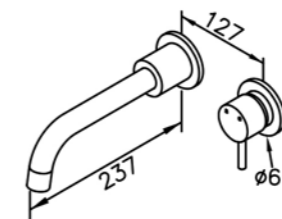

6771-X2-80CP
Wall-Mounted
Basin Faucet