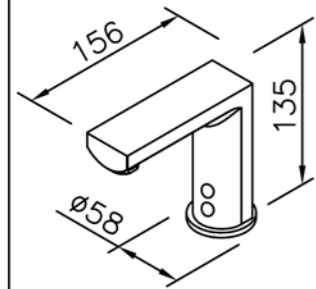

6790 series

: mm 2/2

6790-S0-80CP (DC)
6790-S0-81CP (AC)
Electronic Basin
Sensor Mixer
(Cold only)