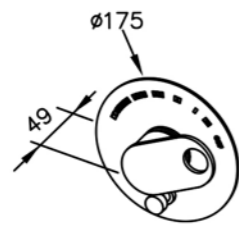

# 6920/7920series

: mm 3/3

6920-9V-80CP  
Bath Spout

6920-AC-80CP  
Showerhead ( Brass )

6920-AB-80CP  
Wall-Mounted  
Showerhead ( Brass )

6920-9W-80CP  
Bath Spout

6920-9Y-80CP  
Concealed Shower Valve  
W / Diverter