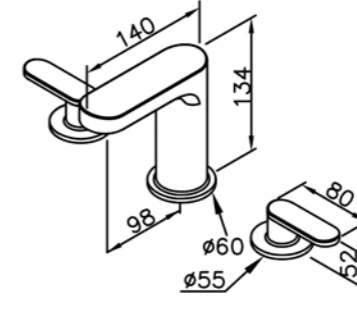

6922-91-80CP
Two-Handle Lavatory Faucet
W / Angle-Adjusted Aerator