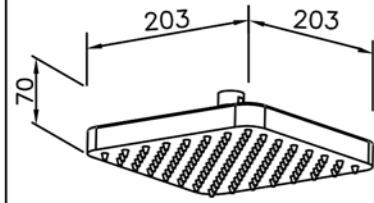

# 6909 series

: mm 4/4

6909-AC-80CP  
8" Showerhead  
( Brass )

6909-AH-80CP  
Wall-Mounted  
6" Showerhead ( Plastic )

6909-AB-80CP  
Wall-Mounted  
8" Showerhead ( Brass )

6909-AS-80CP  
Ceiling-Mounted  
8" Showerhead ( Brass )