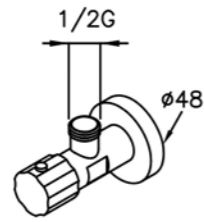

# Angle Stop

: mm 1/1

6874-Y0-80CP  
M10 (F) Outlet

6874-Y5-80CP  
Angle Stop W / Handle 1/2G

6874-Y7-80CP  
1/2" (M) Outlet

6874-Y6-80CP  
Angle Stop W / Handle 1/2G

6874-Y8-81CP  
1/2" IPS x 3/8" O.D.

6874-Z4-80CP  
Angle Stop  
W/90 Degree Control Valve