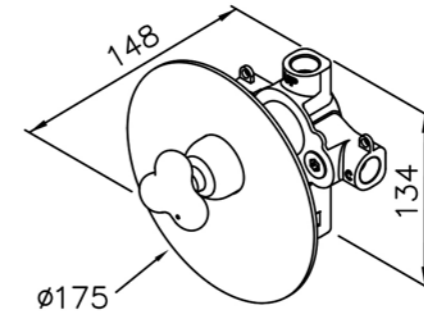

Concealed Mixer Valve
W / Check Valve
W / Inlet Stop Version
6903-XP-80CW