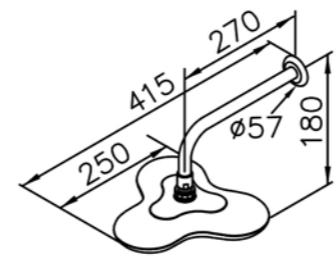

Wall-Mounted Showerhead
6903-AB-8007