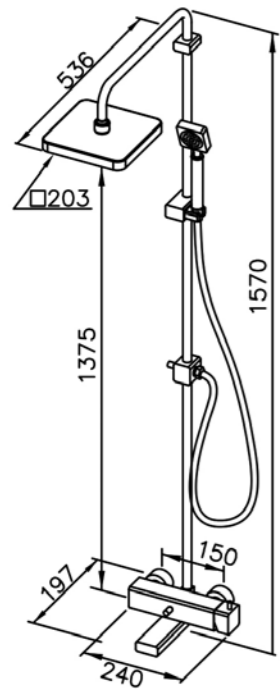

6909 series

: mm 2/4

6909-BD-80CP
Bath / Rainshower System