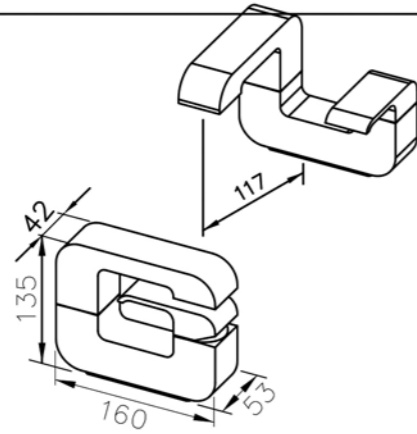

6904 series

: mm 1/2

7904-90-80CP
Basin Faucet