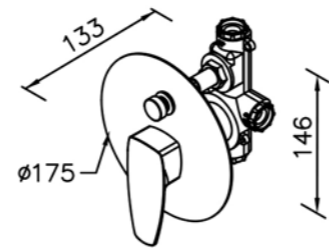

Concealed Mixer Valve
W / Diverter & Check Valve
W/O Inlet Stop Version
(Slimmed-Down Valve)
7779-XU-80CP(1~4 kg/cm²)