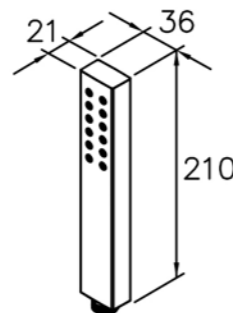

6790-N1-80CP  
Tip-Touch Basin Faucet  
W / Mixing Valve

6790-N1-81CP  
Tip-Touch Basin Faucet  
W / Mixing Valve & Lift Rod

6790-9S-81CP  
Hand Shower ( Plastic )  
W / Hose 150cm

0919-9S-79CP  
Hand Shower (Plastic)