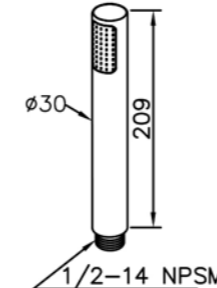

0758-9C-79CP  
Wall Bracket (Plastic)

0766-9S-79CP  
Hand Shower (Plastic)

0777-9S-79CP  
Hand Shower (Plastic)

0765-9C-79CP  
Wall Bracket (Plastic)

0759-9S-79CP  
Hand Shower (Plastic)

6765-L3-80CP  
Two-way Bib Tap  
1/2G