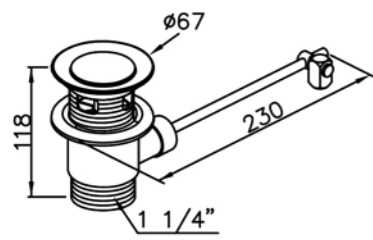

Drain

: mm 1/1

6502-DR-82CP
Pop-Up & Overflow