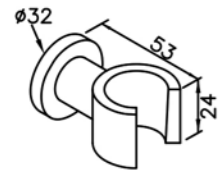

6796-9C-80CP
Wall Bracket