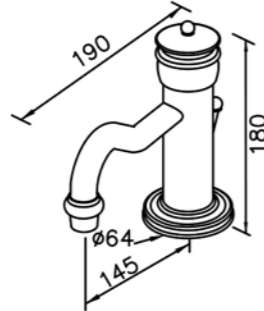

6803-91-81CP
Basin Faucet W / Lift Rod