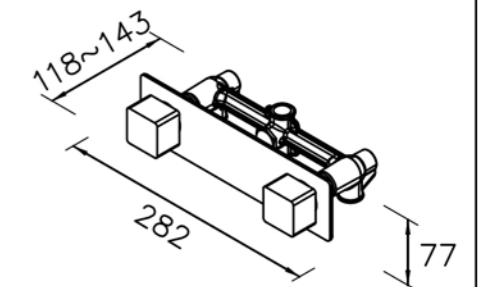

# 6909 series

: mm 3/4

6909-9T-82CP  
Slide Bar Set  
W / Hand Shower  
W / Wall Supply  
W / Hose 150cm

6909-9T-81CP  
Slide Bar Set  
W / Hand Shower  
W / Hose 150cm

Two-Handle Valve  
7909-9H-81CP  
(Upward Outlet)