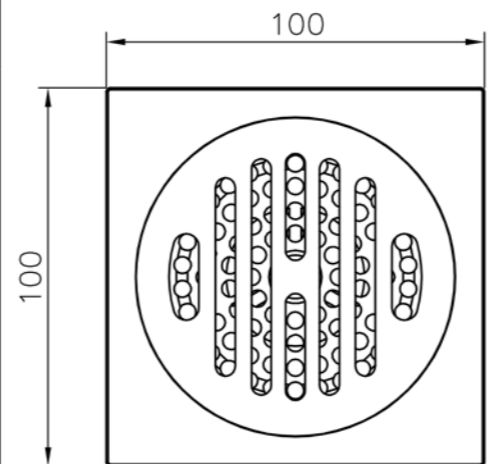

REV.

3

SHENG TAI BRASSWARE CO., LTD.

DATE.

160715