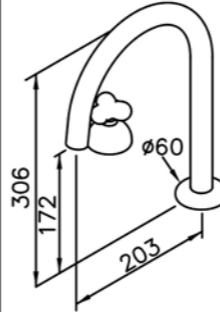

6903 series

: mm 2/4

7903-98-82CP
Two-Handle Kitchen Faucet
Swivel Spout
W / Sprayer