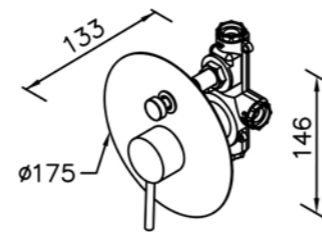

Concealed Mixer Valve
W / Diverter & Check Valve
W/O Inlet Stop Version
(Slimmed-Down Valve)
6765-XU-80MA(1~4 kg/cm²)