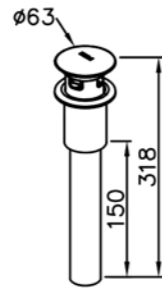

6502-A3-80CP
Push-Button W / Tail Tube
& Overflow