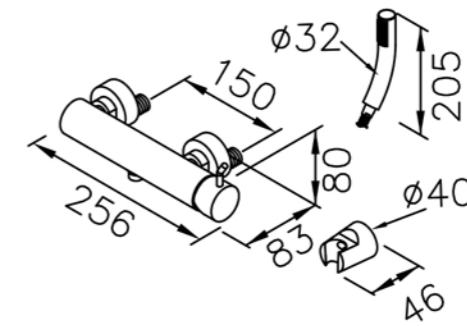

6768-93-81CP
Shower Mixer
W / Hand Shower
W / Hose 150cm
W / Wall Bracket

6768-93-80CP
Shower Mixer Body