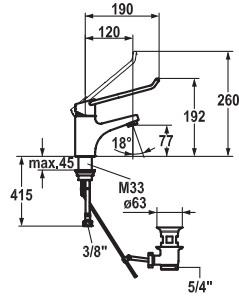

113.0315.834 12.291.041.000LLFL **379.60**
all chrome, A 120, flexible connection hoses, with pop-up valve, with long lever

113.0315.835 12.291.051.000LLFL **329.90**
all chrome, A 120, flexible connection hoses, w/o pop-up valve, with long lever

Lever mixer ■ Basin

1. Lever mixer
2. Fixed spout
   - KWC cartridge with safety device L 39 - universal
   - Flexible connection hoses 3/8"