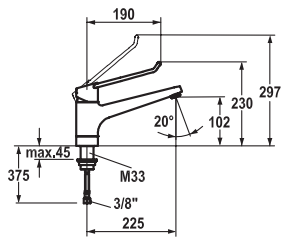

115.0315.709 10.291.023.000LLFL
all chrome, A 225, flexible connection hoses, with long lever

345.20

Lever mixer ■ Kitchen

Lever mixer

- Swivel spout 160°
- KWC cartridge with safety device L 39 - universal
- Flexible connection hoses 3/8"