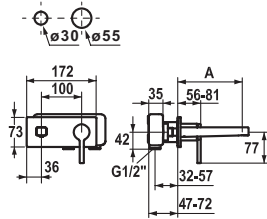

FUN	KWC-No.	Price €

115.0308.205	11.192.033.000	409.20
all chrome, A 175, Trim kit		

115.0308.206	11.192.034.000	454.10
all chrome, A 225, Trim kit		

Trim kit ■ Lever mixer ■ Kitchen

Lever mixer

- Fixed spout
- KWC cartridge S 25
- To be ordered separately:
  - Unit for concealed installation 1/2" 39.193.400.931