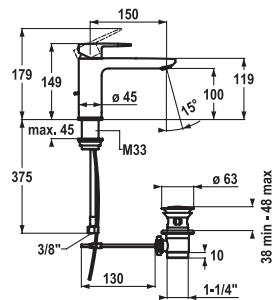

113.0521.655 12.381.042.000FL **284.70**
all chrome, A 150, flexible connection hoses, with pop-up valve

113.0521.656 12.381.052.000FL **268.10**
all chrome, A 150, flexible connection hoses, without pop-up valve

Lever mixer ■ Basin

- Lever mixer
- Fixed spout
- KWC cartridge M 35 OP
- Flexible connection hoses 3/8"