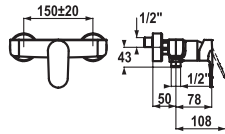

113.0521.707 21.382.330.000 **253.60**

all chrome, AD 150 +/- 20 mm, without hand shower and hose

Lever mixer ▀ Shower

Lever mixer

- ▀ KWC cartridge M 35 H
- ▀ Wall connections 1/2" x 3/4", without shut-off valve eccentric 10 mm