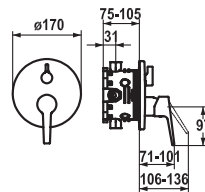

113.0493.765 20.164.500.000 **209.10**

all chrome, Trim kit

113.0493.766 20.164.510.000 **288.80**

all chrome, Trim kit, with vacuum breaker

Trim kit ■ Lever mixer ■ Tub

Trim kit with function unit

- KWC cartridge M 35
- To be ordered separately:
  - Unit for concealed installation KWC BLUEBOX®