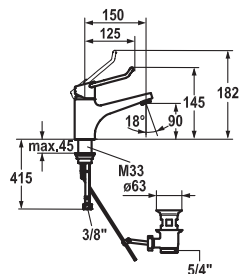

113.0315.806 12.291.032.000FL **462.60**
all chrome, A 150, flexible connection hoses, with pop-up valve

113.0315.808 12.291.072.000FL **363.50**
all chrome, A 150, flexible connection hoses, without pop-up valve

Lever mixer ■ Basin ■ CoolFix

1. Lever mixer
2. Fixed spout
   - KWC cartridge with safety device L 39 - universal
   - Flexible connection hoses 3/8"