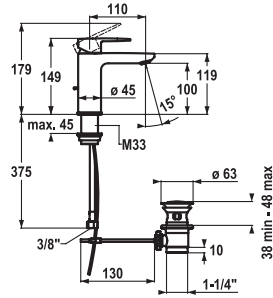

113.0521.653 12.381.031.000FL **234.00**
all chrome, A 110, flexible connection hoses, with pop-up valve

113.0521.654 12.381.071.000FL **217.40**
all chrome, A 110, flexible connection hoses, without pop-up valve

Lever mixer ■ Basin ■ CoolFix

- Lever mixer
- Fixed spout
- KWC cartridge M 35 OP
- Flexible connection hoses 3/8"