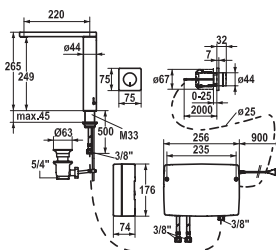

113.0315.746 12.651.032.000FL **2'117.50**
all chrome, A 220, flexible connection hoses, with pop-up valve, mains receiver

113.0315.748 12.651.132.000FL **2'084.10**
all chrome, A 220, flexible connection hoses, w/o pop-up valve, mains receiver

Basin ■ with LED-technology

IntelligentControl - electronic control

- Swivel spout 360°
- touch light PRO control unit, maintenance-free
- Flexible connection hoses 3/8"
- To be ordered separately:
  - Rough in for operating unit Z.636.183