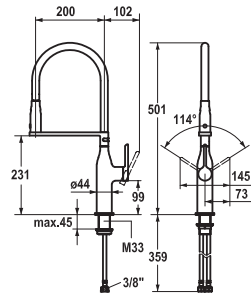

115.0308.209 10.261.432.000FL
all chrome, A 200, flexible connection hoses

625.70

Lever mixer ■ Kitchen

Lever mixer

- Spray 360° turn
- KWC cartridge S 25
- Flexible connection hoses 3/8"