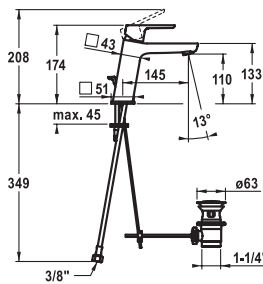

113.0553.684 12.411.043.000FL **259.80**
all chrome, A 145, flexible connection hoses, with pop-up valve

113.0553.685 12.411.053.000FL **243.30**
all chrome, A 145, flexible connection hoses, without pop-up valve

Lever mixer ■ Basin

Lever mixer

- Fixed spout
- KWC cartridge M 35 OP
- Flexible connection hoses 3/8"