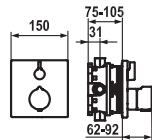

113.0493.518	20.004.801.000	538.20
all chrome, Trim kit		

113.0493.519	20.004.811.000	709.00
all chrome, Trim kit, with vacuum breaker		

Trim kit ■ Thermostatic mixer ■ Tub

Trim kit with thermostatic function unit

- To be ordered separately:
  - Unit for concealed installation KWC BLUEBOX®