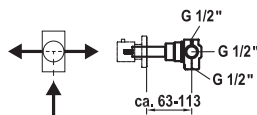

112.0315.811	39.990.011.931	221.60
G 1/2", Concealed unit		

Concealed unit ■ Multiport diverter

Concealed unit for multiport shut-off valve

- Connecting thread 1/2"