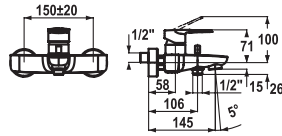

#### Lever mixer ■ Bidet

Lever mixer

- Fixed spout
- KWC cartridge M 35 OP
- Flexible connection hoses ¾"

FUN

KWC-No.

Price €

**113.0521.715** 20.382.333.000 **304.30**

all chrome, AD 150 +/- 20 mm, A 145, without hand shower, hose and bracket