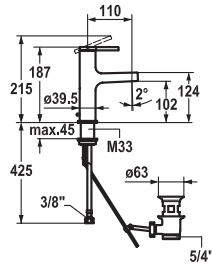

FUN KWC-No. Price €

113.0315.818 12.198.041.000FL **318.60**
all chrome, A 110, flexible connection hoses, with pop-up valve

113.0315.819 12.198.051.000FL **272.60**
all chrome, A 110, flexible connection hoses, without pop-up valve

Lever mixer ■ Basin

Lever mixer

- Fixed spout
- KWC cartridge S 25
- Flexible connection hoses $3/8''$