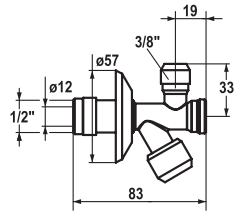

FUN

KWC-No.

Price €

112.0315.872
all chrome

Z.536.576.000

29.10

Shut-off valve with filter

Shut-off valve with filter

▪ Connecting thread 1/2"