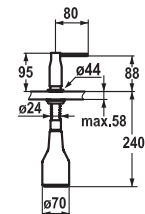

119.0308.350 Z.536.332.000
all chrome

272.60

Soap dispensers

Soap dispenser KWC SIN