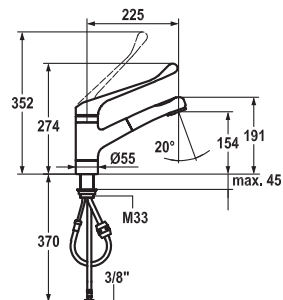

115.0315.701 10.071.033.000LLFL
all chrome, A 225, flexible connection hoses, with long lever

523.90

Lever mixer ■ Kitchen

1. Lever mixer
2. Pull-out spray
   - KWC cartridge L 39 - universal
   - Flexible connection hoses 3/8"