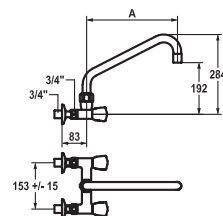

115.0315.637 K.24.42.21.000C86 **427.90**
all chrome, AD 153 +/- 15 mm, A 300

115.0315.638 K.24.42.24.000C86 **446.20**
all chrome, AD 153 +/- 15 mm, A 450

Two-handle mixer ■ Commercial kitchen

- Two-handle mixer
- Swivel spout
- Flat valves M20 x 1.25
- Wall connections $\frac{3}{4}$ " x $\frac{3}{4}$ ", with shut-off valve L 40 eccentric 7.5 mm