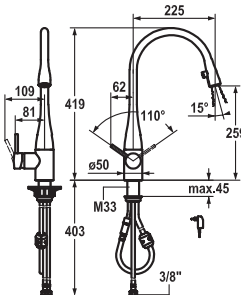

115.0308.180 10.121.103.000FL all chrome, A 225, flexible connection hoses, mains receiver **851.50**

115.0308.182 10.121.103.700FL stainless steel, A 225, flexible connection hoses, mains receiver **1'006.40**

Lever mixer ■ Kitchen ■ with LEDShine

Lever mixer

- Pull-out aerator covered
- KWC cartridge M 35
- Flexible connection hoses 3/8"