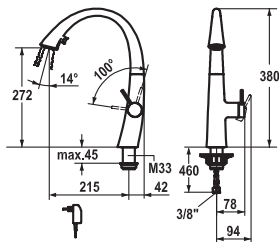

115.0307.913 10.201.122.000FL
all chrome, A 215, flexible connection hoses, mains receiver

892.60

115.0308.233 10.201.122.127FL
decor steel, A 215, flexible connection hoses, mains receiver

1'064.80

Lever mixer ■ Kitchen ■ with LEDShine

Lever mixer

- Covered pull-out spray
- KWC cartridge S 25
- Flexible connection hoses 3/8"