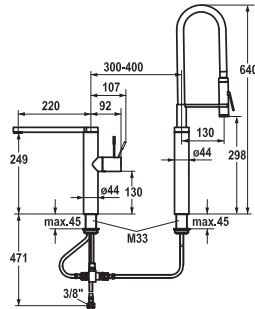

115.0308.195 10.152.423.000FL all chrome, A 220, flexible connection hoses **1'625.30**

Lever mixer ■ Kitchen

Lever mixer

- EasyLock - a pull-out spray that easily slides back into place
- KWC cartridge M 35
- Flexible connection hoses 3/8"