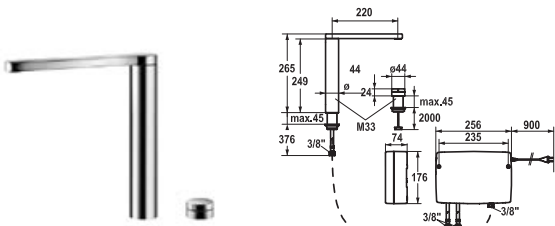

115.0308.217 10.652.012.000FL **2'112.10**
all chrome, A 220, flexible connection hoses, mains receiver

Kitchen ▀ with LED-technology
IntelligentControl - electronic control
▀ Swivel spout 360°
▀ touch light PRO control unit, maintenance-free
▀ Flexible connection hoses 3/8"