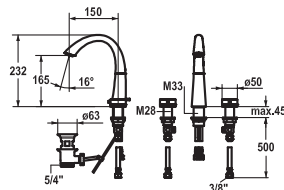

113.0360.381 12.203.151.000FL **726.00**
all chrome, A 150, flexible connection hoses, with pop-up valve

113.0360.383 12.203.161.000FL **686.20**
all chrome, A 150, flexible connection hoses, without pop-up valve

Two-handle mixer ■ Basin

Two-handle mixer

- Swivel spout 90°
- Flexible connection hoses 3/8"