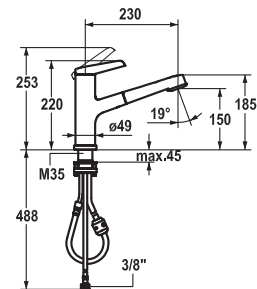

115.0308.248 10.321.053.000FL
all chrome, A 230, flexible connection hoses

460.30

Lever mixer ■ Kitchen ■ detachable

- Lever mixer
- Pull-out spray
- KWC cartridge M 35
- Flexible connection hoses 3/8"