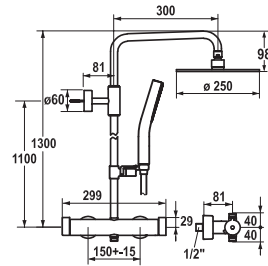

FUN

KWC-No.

Price €

**112.0396.211** 26.196.213.000 **1'672.90**  
all chrome, AD 150 +/- 15 mm, A 300, with hand shower and hose

**Thermostatic mixer ■ Shower system**

Shower system KWC AVA

- Thermostatic precision control unit
- Concealed wall connections 1/2" x 3/4", without shut-off valve L 46 eccentric 7.5 mm