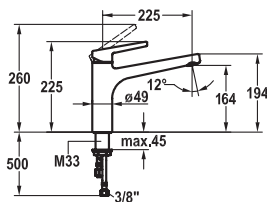

115.0480.492 10.175.023.000FL
all chrome, A 225, flexible connection hoses

318.80

Lever mixer ■ Kitchen ■ Low pressure

1. Lever mixer
2. Swivel spout 160°
   - KWC cartridge M 35
   - Flexible connection hoses 3/8"