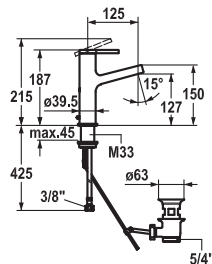

113.0315.820 12.198.042.000FL **333.00**
all chrome, A 125, flexible connection hoses, with pop-up valve

113.0315.821 12.198.052.000FL **288.30**
all chrome, A 125, flexible connection hoses, without pop-up valve

Lever mixer ■ Basin

Lever mixer

- Fixed spout
- KWC cartridge S 25
- Flexible connection hoses $3/8''$