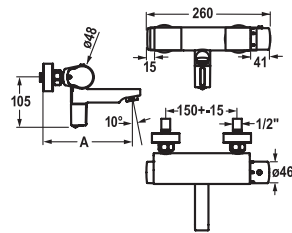

FUN

Cód/Art. KWC.

Precio €

113.0360.400 11.692.033.000
cromado, AD 150 +/- 15 mm, A 200, batería

898.10

113.0360.404 11.692.035.000
cromado, AD 150 +/- 15 mm, A 260, batería

988.10

Thermostatic mixer ■ Automatic, non-contact ■ Basin

1. Automatic
2. Fixed spout
   - Electrovalve
   - Concealed wall connections 1/2" x 3/4", without shut-off valve L 46 eccentric 7.5 mm