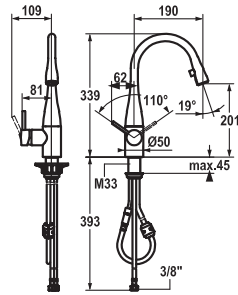

FUN KWC-No. Price €

115.0307.892 10.111.102.000FL all chrome, A 190, flexible connection hoses **635.00**

115.0307.893 10.111.102.700FL stainless steel, A 190, flexible connection hoses **789.70**

Lever mixer ■ Kitchen

Lever mixer

- Pull-out aerator covered
- KWC cartridge M 35
- Flexible connection hoses 3/8"