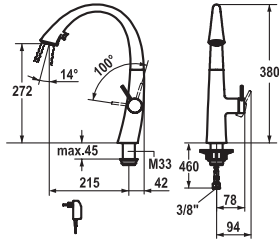

115.0340.013 10.201.122.106FL
black, A 215, flexible connection hoses, mains receiver

1'064.80

Lever mixer ■ Kitchen ■ with LEDShine

Lever mixer

- Covered pull-out spray
- KWC cartridge S 25
- Flexible connection hoses 3/8"