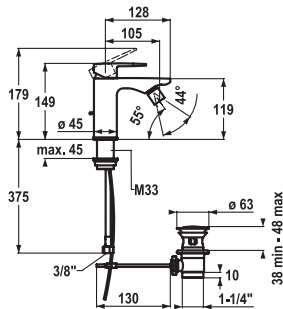

Installation kit

Installation kit

- Suitable for:
  - Concealed unit wall two hole

113.0521.671 13.381.041.000FL
all chrome, A 105, flexible connection hoses, with pop-up valve

234.00

Lever mixer ■ Bidet

Lever mixer

- Fixed spout
- KWC cartridge M 35 OP
- Flexible connection hoses ¾"