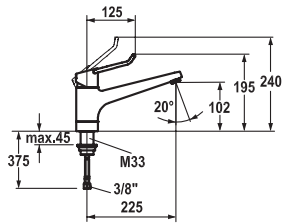

FUN KWC-No. Price €

115.0315.707 10.291.023.000FL
all chrome, A 225, flexible connection hoses

345.20

Lever mixer ■ Kitchen

Lever mixer

- Swivel spout 160°
- KWC cartridge with safety device L 39 - universal
- Flexible connection hoses 3/8"