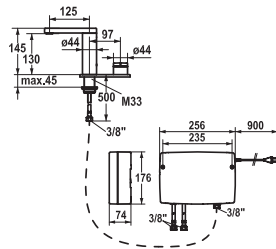

FUN

KWC-No.

Price €

113.0315.744 12.651.021.000FL **2'051.90**
all chrome, A 125, flexible connection hoses, w/o pop-up valve, mains receiver

Basin ■ with LED-technology

IntelligentControl - electronic control

- Swivel spout 360°
- touch light PRO control unit, maintenance-free
- Flexible connection hoses 3/8"