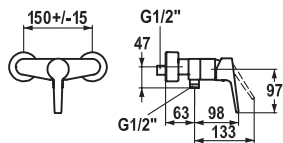

113.0360.222 21.162.330.000 **215.10**

all chrome, AD 150 +/- 15 mm, without hand shower and hose

Lever mixer ■ Shower

Lever mixer

- KWC cartridge M 35
- Wall connections 1/2" x 3/4", without shut-off valve L 46 eccentric 7.5 mm