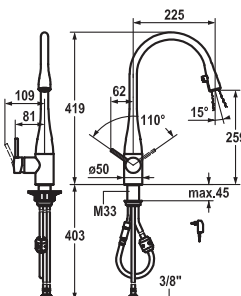

115.0308.204 10.121.103.151FL black chrome-plated, A 225, flexible connection hoses, mains receiver **1'006.40**

Lever mixer ■ Kitchen ■ with LEDShine

Lever mixer

- Pull-out aerator covered
- KWC cartridge M 35
- Flexible connection hoses 3/8"