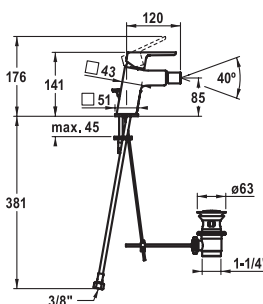

113.0553.696 13.411.041.000FL **209.10**
all chrome, A 120, flexible connection hoses, with pop-up valve

Lever mixer ■ Bidet

Lever mixer

- Fixed spout
- KWC cartridge M 35 OP
- Flexible connection hoses 3/8"