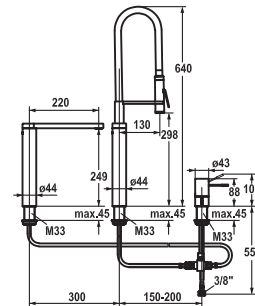

115.0308.197 10.153.423.000FL all chrome, A 220, flexible connection hoses **1'760.60**

Lever mixer ■ Kitchen

Lever mixer

- EasyLock - a pull-out spray that easily slides back into place
- KWC cartridge M 35
- Flexible connection hoses 3/8"