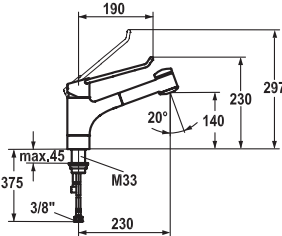

115.0315.708 10.291.033.000LLFL
all chrome, A 230, flexible connection hoses, with long lever

485.20

Lever mixer ■ Kitchen

Lever mixer

- Pull-out spray
- KWC cartridge with safety device L 39 - universal
- Flexible connection hoses 3/8"