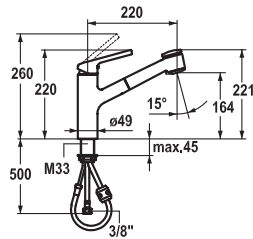

115.0457.309 10.441.033.000FL
all chrome, A 220, flexible connection hoses

271.20

Lever mixer ■ Kitchen

1. Lever mixer
2. Pull-out spray
   - KWC cartridge M 35
   - Flexible connection hoses 3/8"