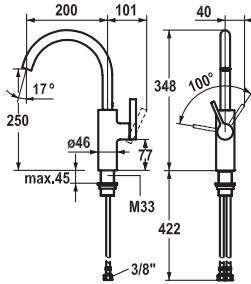

115.0315.704 10.181.012.000FL
all chrome, A 200, flexible connection hoses

377.10

Lever mixer ■ Kitchen

- Lever mixer
- Swivel spout 160°
- KWC cartridge S 25
- Flexible connection hoses 3/8"