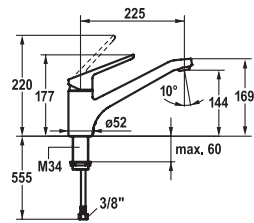

FUN

KWC-No.

Price €

115.0473.854 10.371.023.000FL
all chrome, A 225, flexible connection hoses

170.80

Lever mixer ■ Kitchen

Lever mixer

- Swivel spout 160°
- KWC cartridge M 35 H
- Flexible connection hoses 3/8"