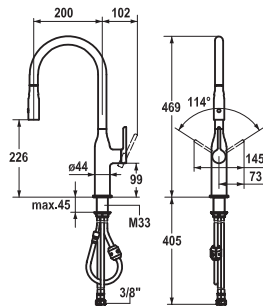

115.0308.210 10.261.002.000FL
all chrome, A 200, flexible connection hoses

529.20

Lever mixer ■ Kitchen

Lever mixer

- Pull-out spray 360° turn
- KWC cartridge S 25
- Flexible connection hoses 3/8"