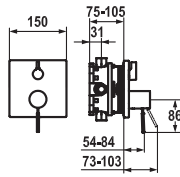

FUN	KWC-No.	Price €

113.0493.531	20.154.500.000	352.90
all chrome, Trim kit		

113.0493.532	20.154.510.000	479.20
all chrome, Trim kit, with vacuum breaker		

Trim kit ■ Lever mixer ■ Tub

Trim kit with function unit

- KWC cartridge M 35
- To be ordered separately:
  - Unit for concealed installation KWC BLUEBOX®