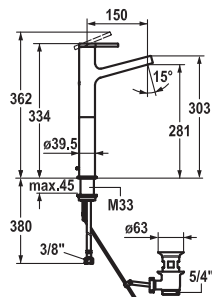

113.0315.725 12.191.393.000FL **544.80**
all chrome, A 150, flexible connection hoses, with pop-up valve

113.0315.726 12.191.093.000FL **500.10**
all chrome, A 150, flexible connection hoses, without pop-up valve

Lever mixer ■ Basin

Lever mixer

- Fixed spout
- KWC cartridge S 25
- Flexible connection hoses $3/8''$