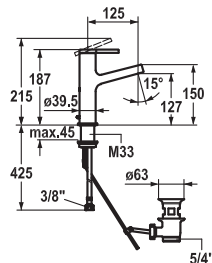

113.0315.722 12.191.032.000FL **333.00**
all chrome, A 125, flexible connection hoses, with pop-up valve

113.0315.724 12.191.072.000FL **288.30**
all chrome, A 125, flexible connection hoses, without pop-up valve

Lever mixer ■ Basin ■ CoolFix

Lever mixer

- Fixed spout
- KWC cartridge S 25
- Flexible connection hoses $3/8''$