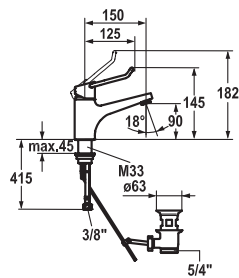

113.0315.805 12.291.042.000FL **412.80**
all chrome, A 150, flexible connection hoses, with pop-up valve

113.0315.807 12.291.052.000FL **363.50**
all chrome, A 150, flexible connection hoses, without pop-up valve

Lever mixer ■ Basin

1. Lever mixer
2. Fixed spout
   - KWC cartridge with safety device L 39 - universal
   - Flexible connection hoses 3/8"