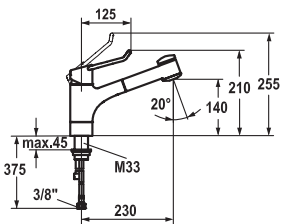

115.0315.706 10.291.033.000FL
all chrome, A 230, flexible connection hoses

485.20

Lever mixer ■ Kitchen

Lever mixer

- Pull-out spray
- KWC cartridge with safety device L 39 - universal
- Flexible connection hoses 3/8"