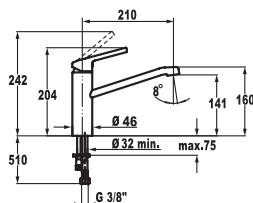

115.0483.403 10.891.022.000FL
all chrome, A 210, flexible connection hoses

150.10

Lever mixer ■ Kitchen

1. Lever mixer
2. Swivel spout 360°
   - KWC cartridge M 35 S
   - Flexible connection hoses 3/8"