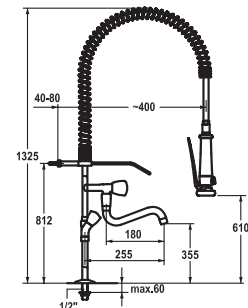

115.0315.670 K.24.42.61.000C71
all chrome, AD 153, A 180

1'016.10

Two-handle mixer ■ Commercial kitchen

Two-handle mixer

- Swivel spout 180°
- Flat valves M20 x 1.25
- Pillar connections 1/2" x 3/4" L 130