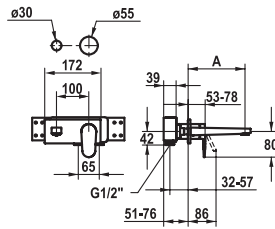

FUN KWC-No. Price €

113.0521.599 11.382.033.000
all chrome, A 175, Trim kit

359.20

113.0521.600 11.382.034.000
all chrome, A 225, Trim kit

359.20

Trim kit ■ Lever mixer ■ Basin

Lever mixer

- Fixed spout
- KWC cartridge M 35 H
- To be ordered separately:
  - Unit for concealed installation ½" 39.001.401.931