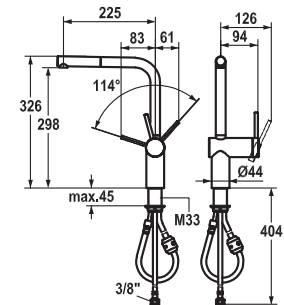

115.0308.214 10.231.103.700FL
stainless steel, A 225, flexible connection hoses

626.30

Lever mixer ■ Kitchen

Lever mixer

- Pull-out aerator
- KWC cartridge M 35
- Flexible connection hoses 3/8"