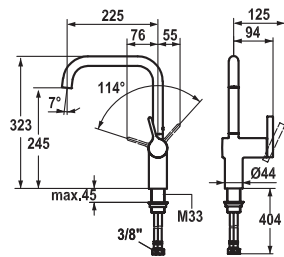

FUN

KWC-No.

Price €

115.0308.215 10.231.013.000FL
all chrome, A 225, flexible connection hoses

320.90

Lever mixer ■ Kitchen

Lever mixer

- Swivel spout 160°
- KWC cartridge M 35
- Flexible connection hoses 3/8"