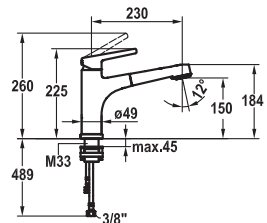

115.0480.637 10.171.053.000FL
all chrome, A 230, flexible connection hoses

476.10

Lever mixer ■ Kitchen ■ detachable

1. Lever mixer
2. Pull-out spray
   - KWC cartridge M 35
   - Flexible connection hoses 3/8"