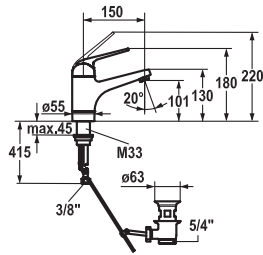

FUN	KWC-No.	Price €
-----	---------	---------

<b>113.0315.828</b>	12.068.011.000FL	<b>395.90</b>
all chrome, A 150, flexible connection hoses, with pop-up valve		

<b>113.0315.829</b>	12.068.021.000FL	<b>352.40</b>
all chrome, A 150, flexible connection hoses, without pop-up valve		