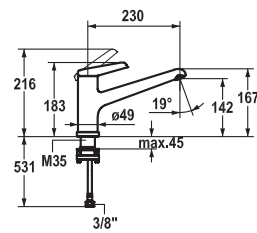

115.0308.251 10.321.043.000FL
all chrome, A 230, flexible connection hoses

328.90

Lever mixer ■ Kitchen ■ detachable

- Lever mixer
- Swivel spout 160°
- KWC cartridge M 35
- Flexible connection hoses 3/8"