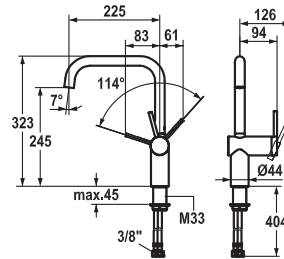

115.0308.216 10.231.013.700FL
stainless steel, A 225, flexible connection hoses

481.20

Lever mixer ■ Kitchen

Lever mixer

- Swivel spout 160°
- KWC cartridge M 35
- Flexible connection hoses 3/8"