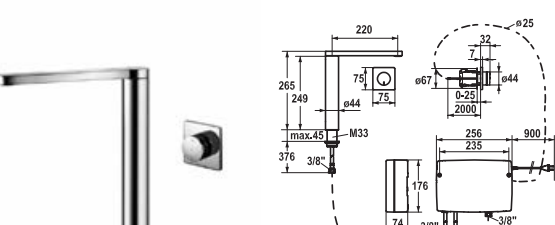

115.0308.218 10.651.032.000FL **2'178.80**
all chrome, A 220, flexible connection hoses, mains receiver

112.0308.152 Z.636.183 **11.30**
Concealed unit

Kitchen ▀ with LED-technology
IntelligentControl - electronic control
▀ Swivel spout 360°
▀ touch light PRO control unit, maintenance-free
▀ Flexible connection hoses 3/8"
▀ To be ordered separately: Rough in for operating unit Z.636.183