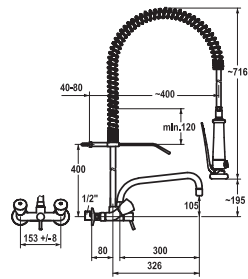

FUN

KWC-No.

Price €

115.0315.620 K.24.42.74.000C78
all chrome, AD 153 +/- 8 mm, A 300

947.60

Two-handle mixer ■ Commercial kitchen

Two-handle mixer

- Swivel spout 180°
- Flat valves M20 x 1.25
- Wall connections 1/2" x 3/4", with shut-off valve L 40 eccentric 4 mm