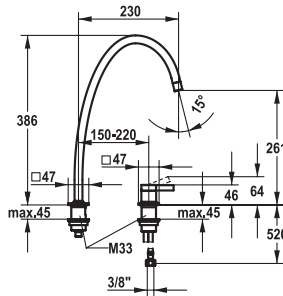

115.0517.896 10.392.024.700FL
stainless steel, A 230, flexible connection hoses

1'231.70

Lever mixer ■ Kitchen

Lever mixer

- Swivel spout 150° or 360°
- KWC cartridge S 25
- Flexible connection hoses 3/8"