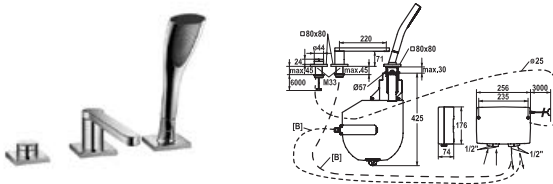

Trim kit ■ Thermostatic mixer ■ Tub ■ Roman tub ■ with LED-technology

- IntelligentControl - electronic control
- Swivel spout 360°
- touch light PRO control unit, maintenance-free
- Connecting thread 1/2"

113.0315.753 20.657.120.000 **2'584.20**
all chrome, power supply for concealed installation, Trim kit