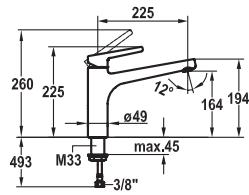

FUN KWC-No. Price €

115.0480.418 10.171.023.000FL
all chrome, A 225, flexible connection hoses

227.70

Lever mixer ■ Kitchen

1. Lever mixer
2. Swivel spout 160°
   - KWC cartridge M 35
   - Flexible connection hoses 3/8"