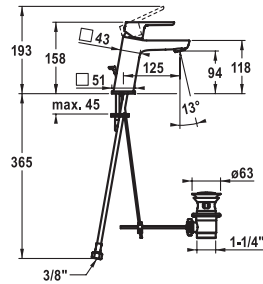

113.0553.682 12.411.032.000FL **209.10**
all chrome, A 125, flexible connection hoses, with pop-up valve

113.0553.683 12.411.072.000FL **192.60**
all chrome, A 125, flexible connection hoses, without pop-up valve

Lever mixer ■ Basin ■ CoolFix

Lever mixer

- Fixed spout
- KWC cartridge M 35 OP
- Flexible connection hoses 3/8"