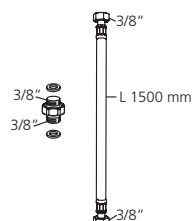

<b>133.0308.488</b>	Z.536.352	<b>72.90</b>
---------------------	-----------	--------------

all chrome, G 3/8"

**Extension set**

	FUN	KWC-No.	Price €
		<p><b>113.0315.824</b> 12.068.041.000FL all chrome, A 120, flexible connection hoses, with pop-up valve</p>	<p><b>345.00</b></p>
		<p><b>113.0315.825</b> 12.068.051.000FL all chrome, A 120, flexible connection hoses, without pop-up valve</p>	<p><b>299.90</b></p>
<p><b>Lever mixer ■ Basin</b> Lever mixer  <ul style="list-style-type: none"> <li>■ Fixed spout</li> <li>■ KWC cartridge L 39 - universal</li> <li>■ Flexible connection hoses 3/8"</li> </ul> </p>			
		<p><b>113.0315.768</b> 12.061.031.000FL all chrome, A 120, flexible connection hoses, with pop-up valve</p>	<p><b>345.00</b></p>
		<p><b>113.0315.770</b> 12.061.071.000FL all chrome, A 120, flexible connection hoses, without pop-up valve</p>	<p><b>299.90</b></p>
<p><b>Lever mixer ■ Basin ■ CoolFix</b> Lever mixer  <ul style="list-style-type: none"> <li>■ Fixed spout</li> <li>■ KWC cartridge L 39 - universal</li> <li>■ Flexible connection hoses 3/8"</li> </ul> </p>			
		<p><b>113.0315.826</b> 12.068.042.000FL all chrome, A 150, flexible connection hoses, with pop-up valve</p>	<p><b>375.90</b></p>
		<p><b>113.0315.827</b> 12.068.052.000FL all chrome, A 150, flexible connection hoses, without pop-up valve</p>	<p><b>330.40</b></p>
<p><b>Lever mixer ■ Basin</b> Lever mixer  <ul style="list-style-type: none"> <li>■ Fixed spout</li> <li>■ KWC cartridge L 39 - universal</li> <li>■ Flexible connection hoses 3/8"</li> </ul> </p>			
		<p><b>113.0315.772</b> 12.061.032.000FL all chrome, A 150, flexible connection hoses, with pop-up valve</p>	<p><b>420.70</b></p>
		<p><b>113.0315.774</b> 12.061.072.000FL all chrome, A 150, flexible connection hoses, without pop-up valve</p>	<p><b>330.40</b></p>
<p><b>Lever mixer ■ Basin ■ CoolFix</b> Lever mixer  <ul style="list-style-type: none"> <li>■ Fixed spout</li> <li>■ KWC cartridge L 39 - universal</li> <li>■ Flexible connection hoses 3/8"</li> </ul> </p>			
		<p><b>113.0315.783</b> 12.061.372.000FL all chrome, A 150, flexible connection hoses, without pop-up valve</p>	<p><b>563.50</b></p>
<p><b>Lever mixer ■ Basin</b> Lever mixer  <ul style="list-style-type: none"> <li>■ Fixed spout</li> <li>■ KWC cartridge L 39 - universal</li> <li>■ Flexible connection hoses 3/8"</li> </ul> </p>			
		<p><b>113.0315.785</b> 12.061.382.000FL all chrome, A 150, flexible connection hoses, without pop-up valve</p>	<p><b>563.50</b></p>
<p><b>Lever mixer ■ Basin ■ CoolFix</b> Lever mixer  <ul style="list-style-type: none"> <li>■ Fixed spout</li> <li>■ KWC cartridge L 39 - universal</li> <li>■ Flexible connection hoses 3/8"</li> </ul> </p>			