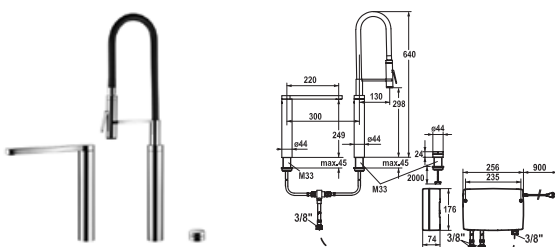

115.0308.220 10.653.112.000FL **3'553.10**
all chrome, A 220, flexible connection hoses, mains receiver

Kitchen ▀ with LED-technology
IntelligentControl - electronic control
▀ EasyLock - a pull-out spray that easily slides back into place
▀ touch light PRO control unit, maintenance-free
▀ Flexible connection hoses 3/8"