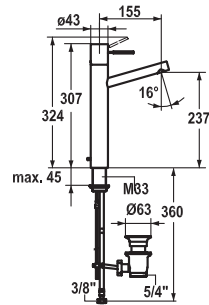

113.0315.705 12.151.393.000FL **621.20**
all chrome, A 155, flexible connection hoses, with pop-up valve

113.0315.689 12.151.093.000FL **572.60**
all chrome, A 155, flexible connection hoses, without pop-up valve

Lever mixer ■ Basin

Lever mixer

- Fixed spout
- KWC cartridge M 35
- Flexible connection hoses 3/8"