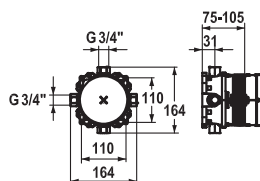

112.0493.302	39.999.930.931	142.90
G 3/4", with shut-off valve, Concealed unit		

Concealed unit

Concealed unit compact

- Connecting thread 3/4" (stopper 3/4" incl. in delivery)