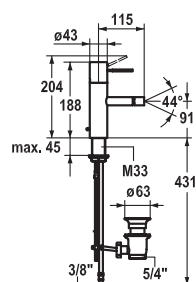

113.0315.690 13.151.041.000FL **513.30**
all chrome, A 115, flexible connection hoses, with pop-up valve

Lever mixer ■ Bidet

Lever mixer

- Fixed spout
- KWC cartridge M 35
- Flexible connection hoses 3/8"