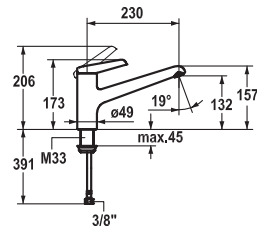

#### Lever mixer ■ Kitchen

Lever mixer

- Swivel spout 90°
- KWC cartridge L 39 - universal
- Wall connections 1/2" x 1/2", without shut-off valve L 40 eccentric 4 mm

FUN

KWC-No.

Price €

**115.0307.925** 10.321.023.000FL  
all chrome, A 230, flexible connection hoses