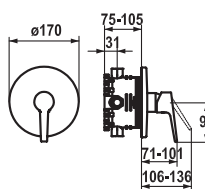

113.0493.764 21.164.500.000 **195.70**

all chrome, Trim kit

Trim kit ■ Lever mixer ■ Shower

Trim kit with function unit

- KWC cartridge M 35
- To be ordered separately:
  - Unit for concealed installation KWC BLUEBOX®