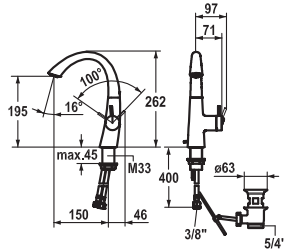

FUN KWC-No. Price €

113.0360.384 12.208.131.000FL **484.00**
all chrome, A 150, flexible connection hoses, with pop-up valve

113.0360.385 12.208.141.000FL **444.30**
all chrome, A 150, flexible connection hoses, without pop-up valve

Lever mixer ■ Basin

Lever mixer

- Swivel spout 90°
- KWC cartridge S 25
- Flexible connection hoses 3/8"