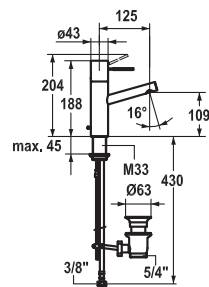

FUN KWC-No. Price €

113.0315.709 12.151.042.000FL **474.80**
all chrome, A 125, flexible connection hoses, with pop-up valve

113.0315.710 12.151.052.000FL **431.10**
all chrome, A 125, flexible connection hoses, without pop-up valve

Lever mixer ■ Basin

Lever mixer

- Fixed spout
- KWC cartridge M 35
- Flexible connection hoses 3/8"