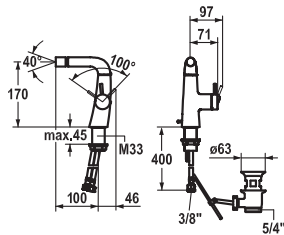

113.0360.386 13.201.041.000FL **484.00**
all chrome, A 100, flexible connection hoses, with pop-up valve

Lever mixer ■ Bidet

Lever mixer

- Fixed spout
- KWC cartridge S 25
- Flexible connection hoses 3/8"