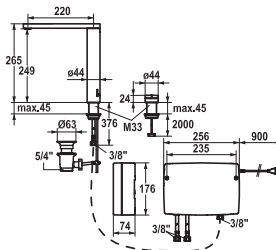

113.0315.745 12.652.012.000FL **2'186.30**
all chrome, A 220, flexible connection hoses, with pop-up valve, mains receiver

113.0315.747 12.652.122.000FL **2'146.50**
all chrome, A 220, flexible connection hoses, w/o pop-up valve, mains receiver

Basin ■ with LED-technology

IntelligentControl - electronic control

- Swivel spout 360°
- touch light PRO control unit, maintenance-free
- Flexible connection hoses 3/8"