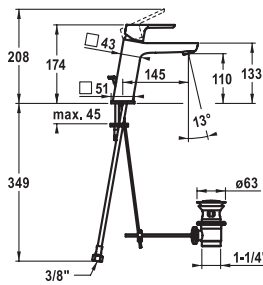

113.0553.686 12.411.033.000FL **259.80**
all chrome, A 145, flexible connection hoses, with pop-up valve

113.0553.687 12.411.073.000FL **243.30**
all chrome, A 145, flexible connection hoses, without pop-up valve

Lever mixer ■ Basin ■ CoolFix

Lever mixer

- Fixed spout
- KWC cartridge M 35 OP
- Flexible connection hoses 3/8"