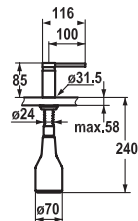

119.0200.126	Z.536.159.000	221.60
all chrome		

119.0308.347	Z.536.159.127	295.50
decor steel		

Soap dispensers

Soap dispenser KWC AVA