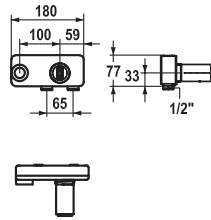

112.0521.689 39.001.401.931
Concealed unit

272.00

Concealed unit

Concealed unit wall two hole

- Connecting thread ½"
- To be ordered separately:
  - Installation kit Z.536.828