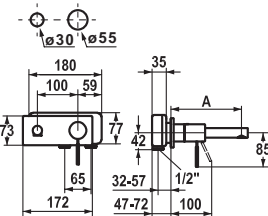

115.0308.178 11.152.033.000 all chrome, A 175, Trim kit **665.90**

115.0308.179 11.152.034.000 all chrome, A 225, Trim kit **742.10**

Trim kit ■ Lever mixer ■ Kitchen

Lever mixer

- Fixed spout
- KWC cartridge M 35
- To be ordered separately:
  - Unit for concealed installation 1/2" 39.151.400.931