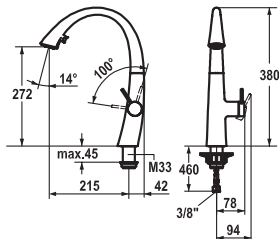

115.0340.020 10.201.102.150FL
glacier white, A 215, flexible connection hoses

856.10

Lever mixer ■ Kitchen

Lever mixer

- Covered pull-out spray
- KWC cartridge S 25
- Flexible connection hoses 3/8"