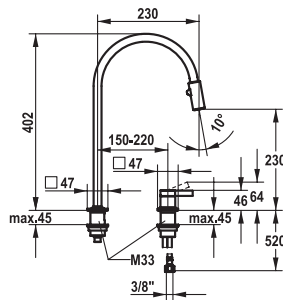

FUN

KWC-No.

Price €

**115.0517.932** 10.392.323.700FL  
stainless steel, A 230, flexible connection hoses

1'335.20