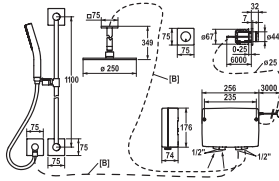

FUN	KWC-No.	Price €

113.0315.751	21.654.030.000	3'257.40

all chrome, L 1100, power supply for concealed installation, with hand shower and hose, Trim kit

112.0308.152	Z.636.183	11.30

Concealed unit

Trim kit ■ Thermostatic mixer ■ Shower ■ with LED-technology

IntelligentControl - electronic control

■ touch light PRO control unit, maintenance-free

■ Connecting thread 1/2"

■ To be ordered separately: Rough in for operating unit Z.636.183

112.0308.151	Z.536.351.000	1'278.20

all chrome, mains receiver