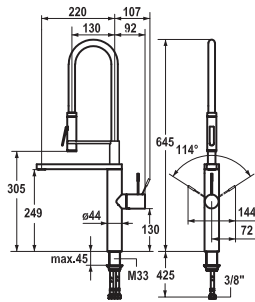

FUN KWC-No. Price €

115.0307.905 10.151.423.000FL all chrome, A 220, flexible connection hoses **1'426.10**

115.0308.207 10.151.423.700FL stainless steel, A 220, flexible connection hoses **2'029.90**

Lever mixer ■ Kitchen

Lever mixer

- EasyLock - a pull-out spray that easily slides back into place
- KWC cartridge M 35
- Flexible connection hoses 3/8"