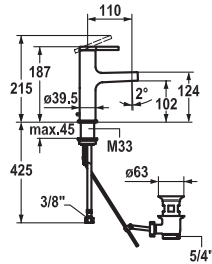

113.0315.733 12.191.031.000FL **318.60**
all chrome, A 110, flexible connection hoses, with pop-up valve

113.0315.735 12.191.071.000FL **272.60**
all chrome, A 110, flexible connection hoses, without pop-up valve

Lever mixer ■ Basin ■ CoolFix

Lever mixer

- Fixed spout
- KWC cartridge S 25
- Flexible connection hoses $3/8''$