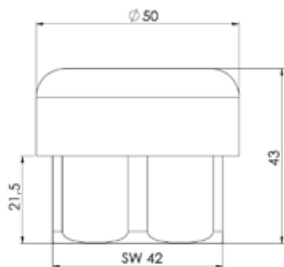

Pre-rinse spray

Pre-rinse spray

- Connecting thread 1/2"

133.0493.135	Z.537.565.000	57.00
all chrome		

Pivoting range limiter M 38 x 15

Suitable for:

- KWC GASTRO
- 2-handle and lever mixer
- one hole / 2-hole + wall mixer 3/4"
- limitation individually adjustable