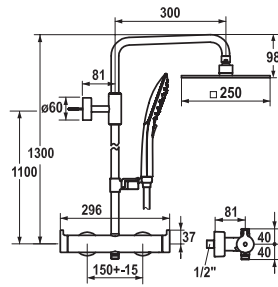

FUN

KWC-No.

Price €

112.0396.211 26.196.213.000 **1'672.90**
all chrome, AD 150 +/- 15 mm, A 300, with hand shower and hose

Thermostatic mixer ■ Shower system

Shower system KWC AVA

- Thermostatic precision control unit
- Concealed wall connections 1/2" x 3/4", without shut-off valve L 46 eccentric 7.5 mm