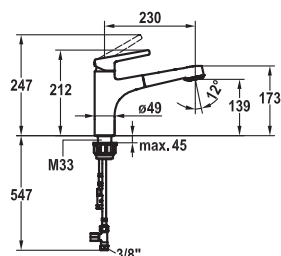

115.0480.636 10.175.033.000FL
all chrome, A 230, flexible connection hoses

442.00

Lever mixer ■ Kitchen ■ Low pressure

1. Lever mixer
2. Pull-out spray
   - KWC cartridge M 35
   - Flexible connection hoses 3/8"