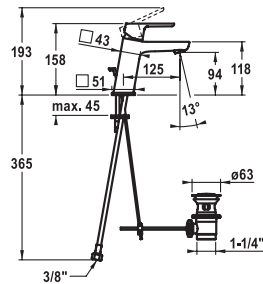

FUN KWC-No. Price €

113.0553.678 12.411.042.000FL **209.10**
all chrome, A 125, flexible connection hoses, with pop-up valve

113.0553.681 12.411.052.000FL **192.60**
all chrome, A 125, flexible connection hoses, without pop-up valve

Lever mixer ■ Basin

Lever mixer

- Fixed spout
- KWC cartridge M 35 OP
- Flexible connection hoses 3/8"