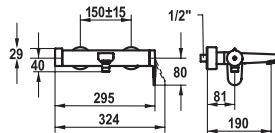

113.0521.682 20.382.483.000 **434.70**

all chrome, AD 150 +/- 15 mm, A 190, without hand shower, hose and bracket

Lever mixer ▀ Tub

Lever mixer

- ▀ Fixed spout
- ▀ KWC cartridge M 35-S HF
- ▀ Concealed wall connections 1/2" x 3/4", without shut-off valve L 46 eccentric 7.5 mm