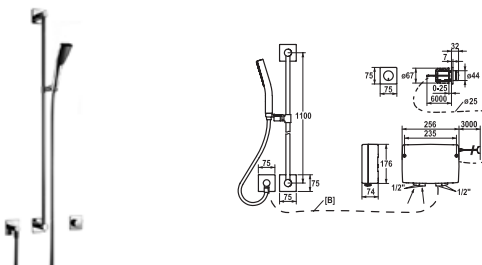

112.0308.152 Z.636.183 **11.30**
Concealed unit

Trim kit ■ Thermostatic mixer ■ Shower ■ with LED-technology

- IntelligentControl - electronic control
- touch light PRO control unit, maintenance-free
- Connecting thread 1/2"
- To be ordered separately: Rough in for operating unit Z.636.183

113.0315.750 21.654.020.000 **3'257.40**
all chrome, L 1100, power supply for concealed installation, with hand shower and hose, Trim kit