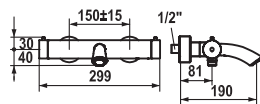

113.0396.245 20.202.503.000 **645.30**
all chrome, AD 150 +/- 15 mm, A 190, without hand shower and hose

Thermostatic mixer ■ Tub

Thermostat

- Fixed spout
- Thermostatic precision control unit
- Concealed wall connections 1/2" x 3/4", with shut-off valve