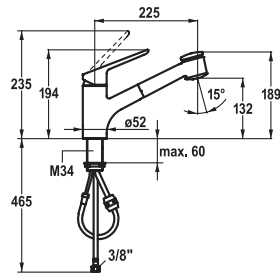

115.0473.853 10.371.033.000FL
all chrome, A 225, flexible connection hoses

238.10

Lever mixer ■ Kitchen

Lever mixer

- Pull-out spray
- KWC cartridge M 35 S
- Flexible connection hoses 3/8"