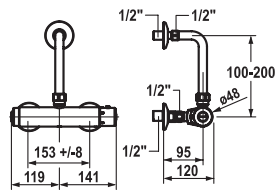

113.0360.396 21.692.100.000
cromado, AD 150 +/- 8 mm, batería

1'297.70

Thermostatic mixer ■ Shower

1. Automatic
2. Electrovalve
   - Wall connections 1/2" x 1/2", with shut-off valve L 40