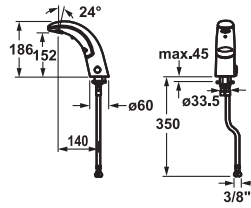

FUN

Cód/Art. KWC.

Precio €

113.0315.708 K.12.JB.52.M000B23 **863.90**
cromado, A 140, tubo conexión flexible, sin vaciador automático, batería

Automatic, non-contact ■ Basin

1. Automatic
2. Fixed spout
   - Electrovalve
   - Flexible connection hose 3/8"