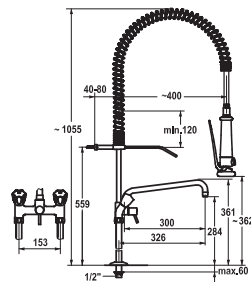

115.0315.626 K.24.42.64.000C71
all chrome, AD 153, A 300

947.60

Two-handle mixer ■ Commercial kitchen

Two-handle mixer

- Swivel spout 180°
- Flat valves M20 x 1.25
- Pillar connections 1/2" x 3/4" L 130