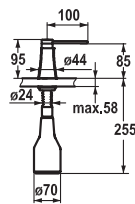

119.0308.341 Z.536.586.000
all chrome

338.80

Soap dispensers

Soap dispenser KWC ZOE