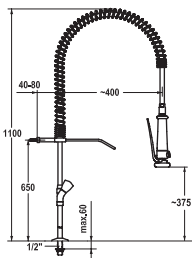

115.0315.664 K.24.42.62.000C71
all chrome, AD 153

775.50

Two-handle mixer ■ Commercial kitchen

Two-handle mixer

- Pre-rinse spray
- Flat valves M20 x 1.25
- Pillar connections 1/2" x 3/4" L 130