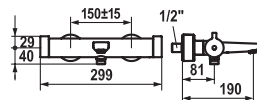

113.0521.688 20.382.503.000 **542.40**

all chrome, AD 150 +/- 15 mm, A 190, without hand shower, hose and bracket

Thermostatic mixer ▀ Tub

Thermostat

- ▀ Fixed spout
- ▀ Thermostatic precision control unit
- ▀ Concealed wall connections 1/2" x 3/4", without shut-off valve L 46 eccentric 7.5 mm