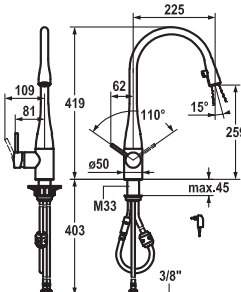

115.0308.203 10.121.103.150FL glacier white, A 225, flexible connection hoses, mains receiver **1'006.40**

Lever mixer ■ Kitchen ■ with LEDShine

Lever mixer

- Pull-out aerator covered
- KWC cartridge M 35
- Flexible connection hoses 3/8"