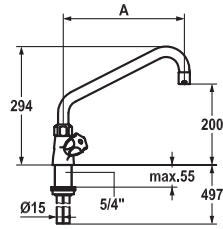

115.0315.624 K.24.41.04.000C07 **442.80**
all chrome, A 300

115.0315.625 K.24.41.06.000C07 **466.50**
all chrome, A 450

Two-handle mixer ■ Commercial kitchen

- Two-handle mixer
- Swivel spout 360°
- Flat valves M20 x 1.25
- Copper tubes $\varnothing$ 15 mm