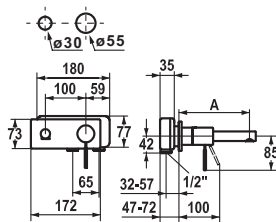

115.0308.178 11.152.033.000 **665.90**
all chrome, A 175, Trim kit

115.0308.179 11.152.034.000 **742.10**
all chrome, A 225, Trim kit

Trim kit ■ Lever mixer ■ Basin

Lever mixer

- Fixed spout
- KWC cartridge M 35
- To be ordered separately:
  - Unit for concealed installation 1/2" 39.151.400.931