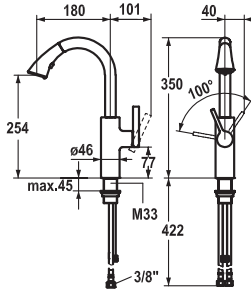

115.0307.903 10.181.002.000FL
all chrome, A 180, flexible connection hoses

528.30

Lever mixer ■ Kitchen

- Lever mixer
- Pull-out spray - magnetic tight-fit holder
- KWC cartridge S 25
- Flexible connection hoses 3/8"