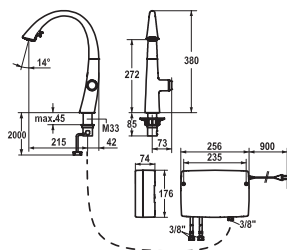

FUN

KWC-No.

Price €

115.0393.145 10.201.242.000FL
all chrome, A 215, flexible connection hoses, mains receiver

2'059.70

Kitchen ▀ with LEDShine, touch light PRO

1. IntelligentControl - electronic control
2. ▀ Covered pull-out spray
   - ▀ touch light PRO control unit, maintenance-free
   - ▀ Flexible connection hoses 3/8"