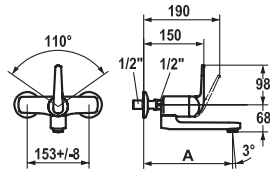

113.0315.781	11.062.002.000	406.30
all chrome, AD 153 +/- 8 mm, A 175		

113.0315.782	11.062.003.000	406.30
all chrome, AD 153 +/- 8 mm, A 225		

Lever mixer ■ Kitchen ■ Basin

Lever mixer

- Swivel spout 90°
- KWC cartridge L 39 - universal
- Wall connections 1/2" x 1/2", without shut-off valve L 40 eccentric 4 mm