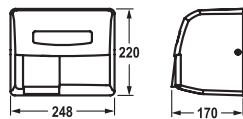

112.0315.798 K.28.J6.10.102 **622.90**
blanco, preparado para la alimentación de la red

Hand dryer HT180

Hand dryer HT180