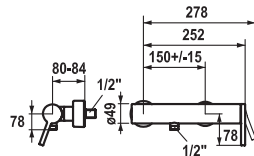

Lever mixer ▀ Shower

Lever mixer

- ▀ KWC cartridge M 35
- ▀ Concealed wall connections 1/2" x 3/4", without shut-off valve L 46 eccentric 7.5 mm

113.0396.244 20.192.503.000 **542.50**
all chrome, AD 150 +/- 15 mm, A 190, without hand shower and hose