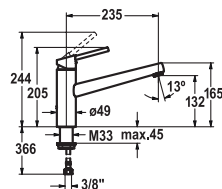

115.0481.988 10.441.023.700FL
stainless steel, A 235, flexible connection hoses

276.40

Lever mixer ■ Kitchen

1. Lever mixer
2. Swivel spout 160°
   - KWC cartridge M 35
   - Flexible connection hoses 3/8"