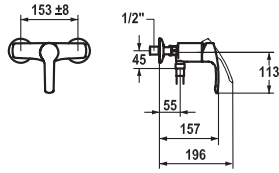

Lever mixer ▀ Shower

Lever mixer

- KWC cartridge with safety device L 39 - universal
- Wall connections 1/2" x 1/2", with shut-off valve L 40 eccentric 4 mm