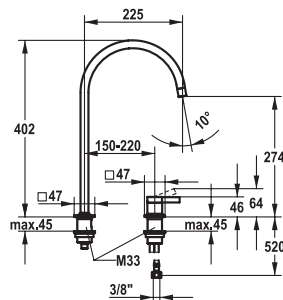

115.0517.891 10.392.023.700FL
stainless steel, A 225, flexible connection hoses

1'004.00

Lever mixer ■ Kitchen

Lever mixer

- Swivel spout 150° or 360°
- KWC cartridge S 25
- Flexible connection hoses 3/8"