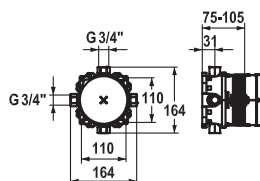

112.0493.302 39.999.930.931 **142.90**

G 3/4", with shut-off valve, Concealed unit

Concealed unit

Concealed unit compact

- Connecting thread 3/4" (stopper 3/4" incl. in delivery)