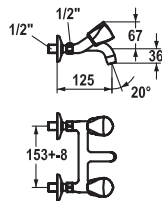

113.0315.688 K.11.42.42.000A76
all chrome, AD 153 +/- 8 mm, A 125

217.30

Two-handle mixer ■ Kitchen ■ Basin

1. Two-handle mixer
2. Fixed spout
   - Flat valves M20 x 1.25
   - Wall connections 1/2" x 1/2", without shut-off valve L 40 eccentric 4 mm