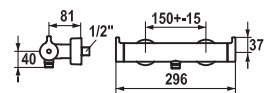

Thermostatic mixer ▀ Shower

Thermostat

- ▀ Thermostatic precision control unit
- ▀ Concealed wall connections 1/2" x 3/4", without shut-off valve L 46 eccentric 7.5 mm

112.0396.211 26.196.213.000 **1'672.90**
all chrome, AD 150 +/- 15 mm, A 300, with hand shower and hose