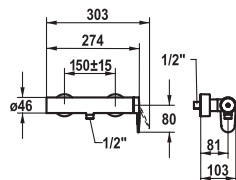

113.0521.674 21.382.480.000 **358.20**

all chrome, AD 150 +/- 15 mm, without hand shower and hose

Lever mixer ▀ Shower

Lever mixer

- ▀ KWC cartridge M 35-S HF
- ▀ Concealed wall connections 1/2" x 3/4", without shut-off valve L 46 eccentric 7.5 mm