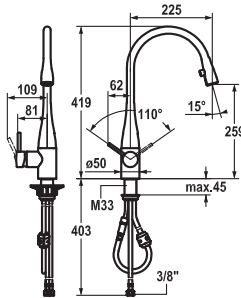

115.0308.181 10.111.103.000FL all chrome, A 225, flexible connection hoses **635.00**

115.0308.183 10.111.103.700FL stainless steel, A 225, flexible connection hoses **789.70**

Lever mixer ■ Kitchen

Lever mixer

- Pull-out aerator covered
- KWC cartridge M 35
- Flexible connection hoses 3/8"