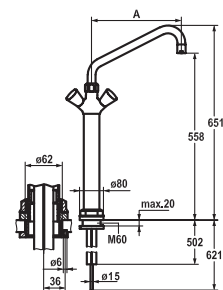

115.0315.622 K.24.41.32.000C07 **699.50**
all chrome, A 300

115.0315.623 K.24.41.34.000C07 **714.70**
all chrome, A 450

Two-handle mixer ■ Commercial kitchen

- Two-handle mixer
- Swivel spout 360°
- Flat valves M20 x 1.25
- Copper tubes $\varnothing$ 15 mm