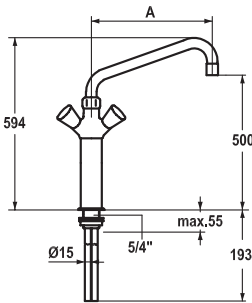

115.0315.668 K.24.41.20.000C07 **631.90**
all chrome, A 300

115.0315.669 K.24.41.21.000C07 **650.20**
all chrome, A 450

Two-handle mixer ■ Commercial kitchen

- Two-handle mixer
- Swivel spout 360°
- Flat valves M20 x 1.25
- Copper tubes $\varnothing$ 15 mm