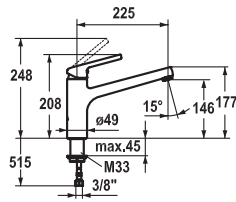

Lever mixer

- Swivel spout 160°
- KWC cartridge M 35
- Flexible connection hoses 3/8"

FUN KWC-No. Price €

**115.0457.304** 10.441.023.000FL  
all chrome, A 225, flexible connection hoses

**194.60**