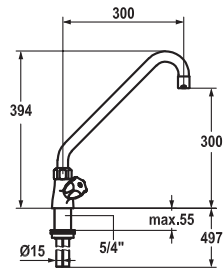

115.0315.665 K.24.41.A2.000C07 **466.50**
all chrome, A 300, B 300, C 394

Two-handle mixer ■ Commercial kitchen

- Two-handle mixer
- Swivel spout 360°
- Flat valves M20 x 1.25
- Copper tubes $\varnothing$ 15 mm