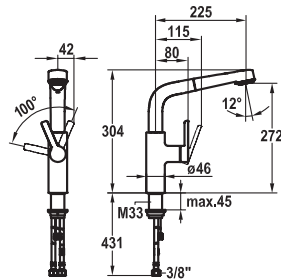

115.0480.671 10.171.003.000FL
all chrome, A 225, flexible connection hoses

351.90

Lever mixer ■ Kitchen

Lever mixer

- Pull-out spray
- KWC cartridge S 25
- Flexible connection hoses 3/8"