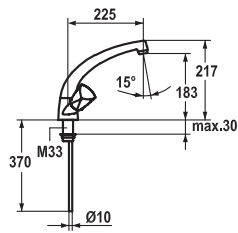

**523.90****Lever mixer ■ Kitchen**

- Lever mixer
- Pull-out spray
  - KWC cartridge L 39 - universal
  - Flexible connection hoses 3/8"

FUN

KWC-No.

Price €

**115.0315.666** K.10.41.23.000A02  
all chrome, A 225, copper tubes