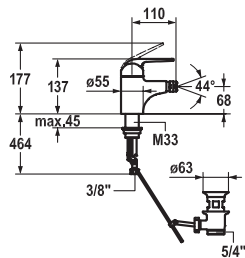

113.0315.775	13.061.041.000FL	374.00
all chrome, A 110, flexible connection hoses, with pop-up valve		

Lever mixer ■ Bidet

Lever mixer

- Fixed spout
- KWC cartridge L 39 - universal
- Flexible connection hoses 3/8"