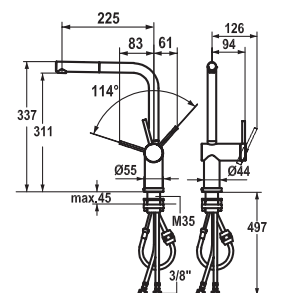

115.0308.257 10.231.053.700FL
stainless steel, A 225, flexible connection hoses

773.90

Lever mixer ■ Kitchen ■ detachable

Lever mixer

- Pull-out aerator
- KWC cartridge M 35
- Flexible connection hoses 3/8"