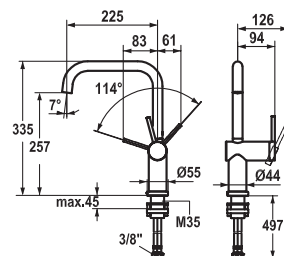

115.0308.256 10.231.043.700FL
stainless steel, A 225, flexible connection hoses

633.00

Lever mixer ■ Kitchen ■ detachable

Lever mixer

- Swivel spout 160°
- KWC cartridge M 35
- Flexible connection hoses 3/8"