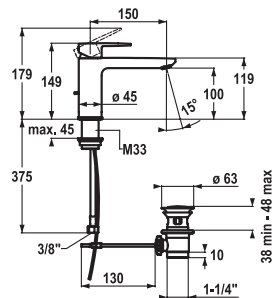

113.0521.657 12.381.032.000FL **284.70**
all chrome, A 150, flexible connection hoses, with pop-up valve

113.0521.658 12.381.072.000FL **268.10**
all chrome, A 150, flexible connection hoses, without pop-up valve

Lever mixer ■ Basin ■ CoolFix

- Lever mixer
- Fixed spout
- KWC cartridge M 35 OP
- Flexible connection hoses 3/8"