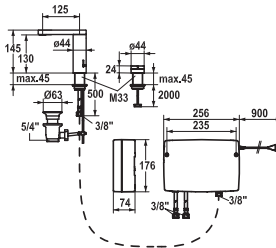

113.0315.742 12.652.011.000FL **1'989.50**
all chrome, A 125, flexible connection hoses, with pop-up valve, mains receiver

Basin ■ with LED-technology

IntelligentControl - electronic control

- Swivel spout 360°
- touch light PRO control unit, maintenance-free
- Flexible connection hoses 3/8"