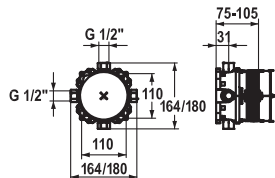

112.0493.140 39.999.900.931 **101.50**

G 1/2", without shut-off valve, Concealed unit

112.0493.301 39.999.910.931 **142.90**

G 3/4" (1/2"), with shut-off valve, Concealed unit

Concealed unit

Concealed unit compact

- Connecting thread 1/2" (stopper 1/2" incl. in delivery)