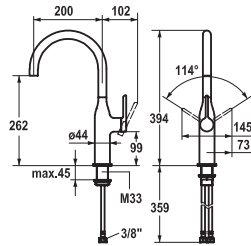

FUN

KWC-No.

Price €

115.0308.212 10.261.012.000FL
all chrome, A 200, flexible connection hoses

401.50

Lever mixer ■ Kitchen

Lever mixer

- Swivel spout 160°
- KWC cartridge S 25
- Flexible connection hoses 3/8"