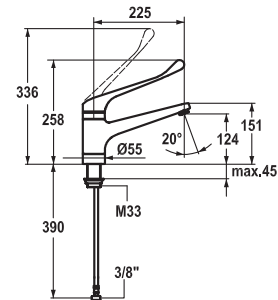

115.0315.702 10.071.023.000LLFL
all chrome, A 225, flexible connection hoses, with long lever

378.50

Lever mixer ■ Kitchen

1. Lever mixer
2. Swivel spout 160°
   - KWC cartridge L 39 - universal
   - Flexible connection hoses 3/8"