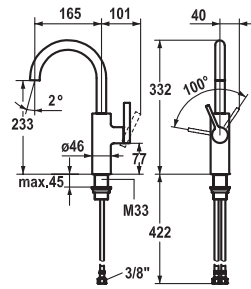

FUN

KWC-No.

Price €

115.0315.705 10.181.992.000FL
all chrome, A 165, flexible connection hoses

377.10

Lever mixer ■ Kitchen

- Lever mixer
- Swivel spout 160°
- KWC cartridge S 25
- Flexible connection hoses 3/8"