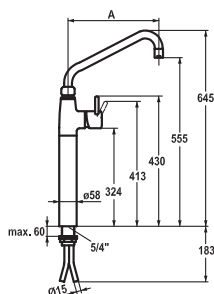

115.0315.692 24.501.064.000
all chrome, A 300

701.00

115.0315.693 24.501.066.000
all chrome, A 450

721.20

Lever mixer ■ Commercial kitchen

Lever mixer

- Swivel spout 360°
- KWC cartridge XL 46 - high capacity
- Copper tubes ø15 mm