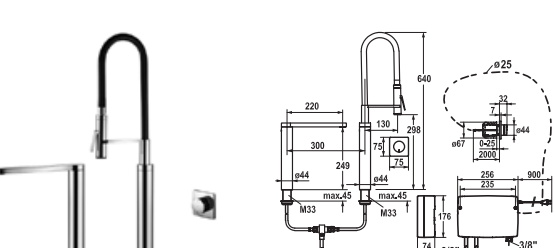

115.0308.221 10.652.132.000FL **3'071.30**
all chrome, A 220, flexible connection hoses, mains receiver

112.0308.152 Z.636.183 **11.30**
Concealed unit

Kitchen ▀ with LED-technology
IntelligentControl - electronic control
▀ EasyLock - a pull-out spray that easily slides back into place
▀ touch light PRO control unit, maintenance-free
▀ Flexible connection hoses 3/8"
▀ To be ordered separately: Rough in for operating unit Z.636.183