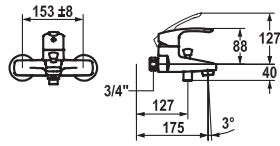

FUN

KWC-No.

Price €

113.0315.800 20.282.313.000 **469.90**
all chrome, AD 153 +/- 8 mm, A 175, without hand shower and hose

Lever mixer ▀ Tub

Lever mixer

- Fixed spout
- KWC cartridge with safety device L 39 - universal
- Wall connections 1/2" x 3/4", with shut-off valve L 40 eccentric 4 mm

113.0315.799 21.282.310.000 **353.40**
all chrome, AD 153 +/- 8 mm, without hand shower and hose