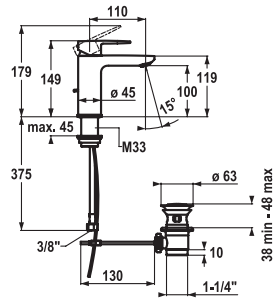

#### Bathtub spout

Bathtub spout

- Fixed spout
- Connecting thread 1/2"
- Suitable for:
  - KWC AVA

FUN KWC-No. Price €

**113.0521.651** 12.381.041.000FL **234.00**  
all chrome, A 110, flexible connection hoses, with pop-up valve