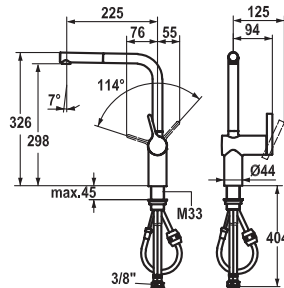

115.0308.213 10.231.103.000FL
all chrome, A 225, flexible connection hoses

417.20

Lever mixer ■ Kitchen

Lever mixer

- Pull-out aerator
- KWC cartridge M 35
- Flexible connection hoses 3/8"