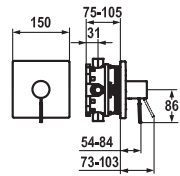

113.0493.530	21.154.500.000	323.90
all chrome, Trim kit		

Trim kit ■ Lever mixer ■ Shower

Trim kit with function unit

- KWC cartridge M 35
- To be ordered separately:
  - Unit for concealed installation KWC BLUEBOX®