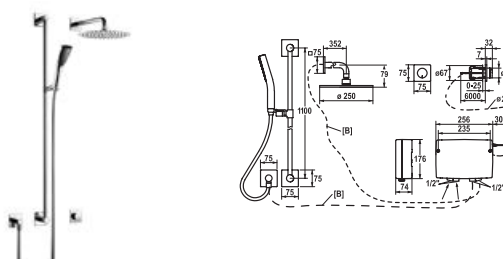

- IntelligentControl - electronic control
- touch light PRO control unit, maintenance-free
- Connecting thread 1/2"
- To be ordered separately: Rough in for operating unit Z.636.183

**113.0315.750** 21.654.020.000 **3'257.40**  
 all chrome, L 1100, power supply for concealed installation, with hand shower and hose, Trim kit