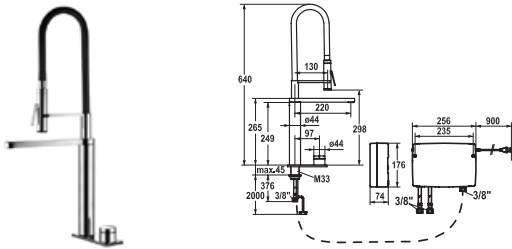

**1'064.80**

**Lever mixer ■ Kitchen ■ with LEDShine**

Lever mixer

- Covered pull-out spray
- KWC cartridge S 25
- Flexible connection hoses 3/8"

	FUN	KWC-No.	Price €
		<b>113.0360.379</b> 11.202.033.000	<b>631.30</b>
		all chrome, A 175, Trim kit	
		<b>113.0360.380</b> 11.202.034.000	<b>671.10</b>
		all chrome, A 225, Trim kit	
		<b>Trim kit ■ Lever mixer ■ Kitchen</b>	
		Lever mixer	
		■ Fixed spout	
		■ KWC cartridge S 25	
		■ To be ordered separately:	
		– Unit for concealed installation ½" 39.193.400.931	
		<b>112.0308.149</b> 39.193.400.931	<b>158.50</b>
		Concealed unit	
		<b>Concealed unit</b>	
		Concealed unit wall two hole	
		■ Connecting thread ½"	
		■ To be ordered separately:	
		– Installation kit Z.536.828	
		<b>112.0362.929</b> Z.536.828	<b>137.10</b>
		<b>Installation kit</b>	
		Installation kit	
		■ Suitable for:	
		– Concealed unit wall two hole	
		<b>119.0308.341</b> Z.536.586.000	<b>338.80</b>
		all chrome	
		<b>119.0308.352</b> Z.536.586.127	<b>429.20</b>
		decor steel	
		<b>Soap dispensers</b>	
		Soap dispenser KWC ZOE	
		<b>119.0340.000</b> Z.536.586.106	<b>429.20</b>
		black	
		<b>Soap dispensers</b>	
		Soap dispenser KWC ZOE	
		<b>119.0340.011</b> Z.536.586.150	<b>429.20</b>
		glacier white	
		<b>Soap dispensers</b>	
		Soap dispenser KWC ZOE	

FUN KWC-No. Price €

**115.0308.219** 10.651.022.000FL **2'201.40**  
all chrome, A 220, flexible connection hoses, mains receiver

**Kitchen ▀ with LED-technology**  
IntelligentControl - electronic control  
 ▀ Swivel spout 360°  
 ▀ touch light PRO control unit, maintenance-free  
 ▀ Flexible connection hoses 3/8"