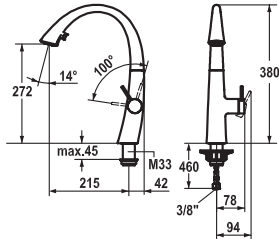

**892.60**

**115.0308.233** 10.201.122.127FL  
decor steel, A 215, flexible connection hoses, mains receiver

**1'064.80**

**Lever mixer ■ Kitchen ■ with LEDShine**

Lever mixer

- Covered pull-out spray
- KWC cartridge S 25
- Flexible connection hoses 3/8"