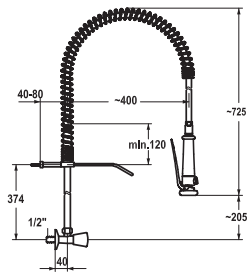

FUN

KWC-No.

Price €

**115.0315.620** K.24.42.74.000C78  
all chrome, AD 153 +/- 8 mm, A 300

**947.60**

**Two-handle mixer ■ Commercial kitchen**

Two-handle mixer

- Swivel spout 180°
- Flat valves M20 x 1.25
- Wall connections 1/2" x 3/4", with shut-off valve L 40 eccentric 4 mm