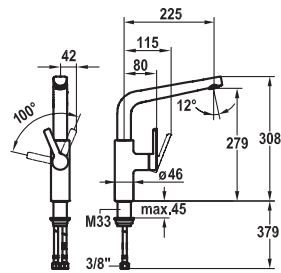

#### Lever mixer ■ Kitchen ■ Low pressure

- Lever mixer
- Pull-out spray
  - KWC cartridge M 35
  - Flexible connection hoses 3/8"

FUN

KWC-No.

Price €

**115.0480.661** 10.171.013.000FL  
all chrome, A 225, flexible connection hoses