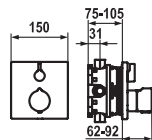

113.0493.517	21.004.801.000	512.40
all chrome, Trim kit		

Trim kit ■ Thermostatic mixer ■ Shower

Trim kit with thermostatic function unit

- To be ordered separately:
  - Unit for concealed installation KWC BLUEBOX®