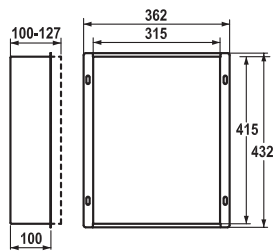

Accessories ■ Accessories ■ with LED-technology

KWC ONO touch light PRO wireless operating unit, with charging station

112.0315.812	39.000.510.931	756.50

Concealed unit

Concealed unit

Installation and inspection box, stainless

112.0308.152	Z.636.183	11.30

Concealed unit