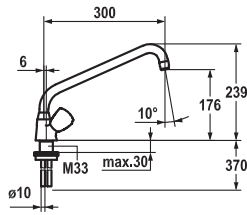

FUN KWC-No. Price €

115.0315.633 K.24.41.24.000C02 **312.80**
all chrome, A 300

Two-handle mixer ■ Commercial kitchen

- Two-handle mixer
- Swivel spout 160°
- Flat valves M20 x 1.25
- Copper tubes $\varnothing$ 10 mm