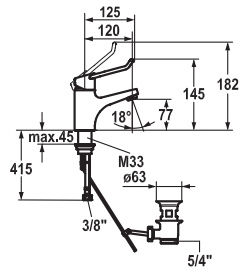

FUN KWC-No. Price €

**113.0315.801** 12.291.041.000FL **379.60**  
all chrome, A 120, flexible connection hoses, with pop-up valve

**113.0315.803** 12.291.051.000FL **329.90**  
all chrome, A 120, flexible connection hoses, without pop-up valve