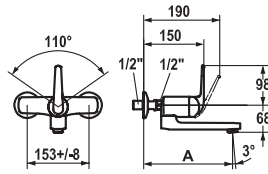

FUN

KWC-No.

Price €

113.0315.781 11.062.002.000
all chrome, AD 153 +/- 8 mm, A 175

406.30

113.0315.782 11.062.003.000
all chrome, AD 153 +/- 8 mm, A 225

406.30

Lever mixer ■ Kitchen

Lever mixer

- Swivel spout 90°
- KWC cartridge L 39 - universal
- Wall connections 1/2" x 1/2", without shut-off valve L 40 eccentric 4 mm