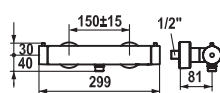

113.0396.255 21.202.500.000 **537.70**
all chrome, AD 150 +/- 15 mm, without hand shower and hose

Thermostatic mixer ■ Shower

Thermostat

- Thermostatic precision control unit
- Concealed wall connections 1/2" x 1/2", with shut-off valve