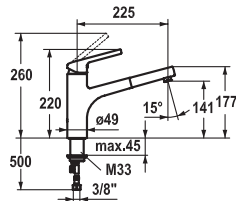

115.0457.316 10.441.113.000FL
all chrome, A 225, flexible connection hoses

246.40

Lever mixer ■ Kitchen

1. Lever mixer
2. Pull-out aerator
   - KWC cartridge M 35
   - Flexible connection hoses 3/8"