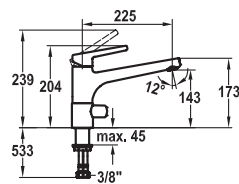

115.0480.480 10.171.063.000FL
all chrome, A 225, flexible connection hoses

353.00

Lever mixer ■ Kitchen ■ Integrated shut-off valve

Lever mixer

- Swivel spout 160°
- KWC cartridge M 35
- Flexible connection hoses 3/8"