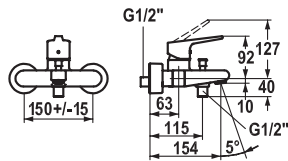

FUN KWC-No. Price €

113.0360.224 20.162.313.000 **258.20**

all chrome, AD 150 +/- 15 mm, A 170, without hand shower, hose and bracket

Lever mixer ■ Tub

Lever mixer

- Fixed spout
- KWC cartridge M 35
- Wall connections 1/2" x 3/4", without shut-off valve L 46 eccentric 7.5 mm