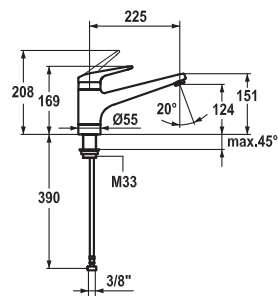

#### Lever mixer ■ Kitchen

Lever mixer

- Pull-out spray
- KWC cartridge with safety device L 39 - universal
- Flexible connection hoses 3/8"

FUN

KWC-No.

Price €

**115.0043.798** 10.071.023.000FL  
all chrome, A 225, flexible connection hoses