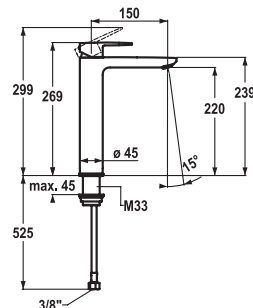

113.0521.659 12.381.092.000FL **351.90**
all chrome, A 150, flexible connection hoses, without pop-up valve

Lever mixer ■ Basin

- Lever mixer
- Fixed spout
- KWC cartridge M 35 OP
- Flexible connection hoses 3/8"