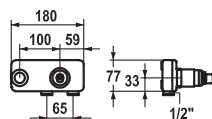

112.0308.148 39.151.400.931 all chrome, Concealed unit **158.50**

Concealed unit

Concealed unit wall two hole

- Connecting thread 1/2"
- To be ordered separately:
  - Installation kit Z.536.828