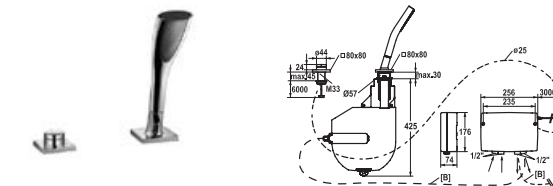

Trim kit ■ Thermostatic mixer ■ Tub ■ Roman tub ■ with LED-technology

- IntelligentControl - electronic control
- touch light PRO control unit, maintenance-free
- Connecting thread 1/2"

113.0315.754 20.657.234.000 **2'831.50**
all chrome, A 200, power supply for concealed installation, with hand shower, hose and bracket, Trim kit