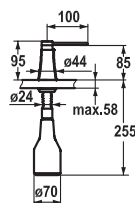

119.0308.352 Z.536.586.127
decor steel

429.20

Soap dispensers

Soap dispenser KWC ZOE