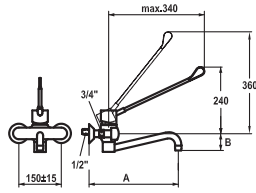

FUN	KWC-No.	Price €

115.0315.672	K.24.62.14.000B91	682.80
all chrome, AD 150 +/- 15 mm, A 300, B 60, with long lever		

115.0315.673	K.24.62.16.000B91	682.80
all chrome, AD 150 +/- 15 mm, A 400, B 35, with long lever		

Lever mixer ■ Commercial kitchen

Lever mixer

- Swivel spout 120°
- KWC cartridge L 39 - universal
- Wall connections 1/2" x 3/4", with shut-off valve L 40 eccentric 7.5 mm