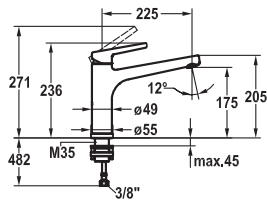

115.0480.498 10.171.043.000FL
all chrome, A 225, flexible connection hoses

341.60

Lever mixer ■ Kitchen ■ detachable

1. Lever mixer
2. Swivel spout 160°
   - KWC cartridge M 35
   - Flexible connection hoses 3/8"