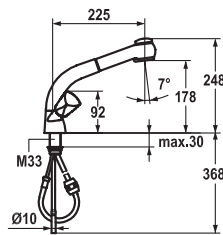

115.0315.667 K.10.41.03.000A03
all chrome, A 225, copper tubes

393.10

Two-handle mixer ■ Kitchen

1. Two-handle mixer
2. Pull-out spray
   - Flat valves M20 x 1.25
   - Copper tubes ø10 mm