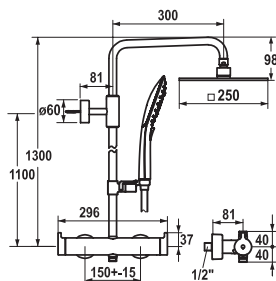

Thermostatic mixer ▀ Shower system

Shower system KWC AVA

- ▀ Thermostatic precision control unit
- ▀ Concealed wall connections 1/2" x 3/4", without shut-off valve L 46 eccentric 7.5 mm