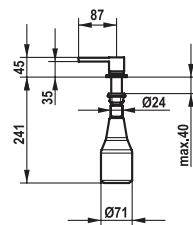

119.0517.935 Z.538.038.700
stainless steel

408.90

Soap dispensers

Soap dispenser KWC ERA