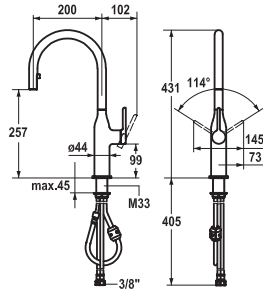

115.0308.211 10.261.102.000FL
all chrome, A 200, flexible connection hoses

481.10

Lever mixer ■ Kitchen

Lever mixer

- Pull-out aerator covered
- KWC cartridge S 25
- Flexible connection hoses 3/8"