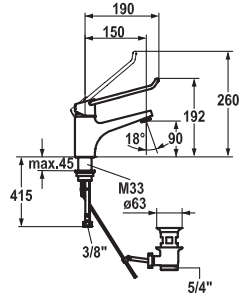

113.0315.836 12.291.042.000LLFL **412.80**
all chrome, A 150, flexible connection hoses, with pop-up valve, with long lever

113.0315.837 12.291.052.000LLFL **363.50**
all chrome, A 150, flexible connection hoses, w/o pop-up valve, with long lever

Lever mixer ■ Basin

1. Lever mixer
2. Fixed spout
   - KWC cartridge with safety device L 39 - universal
   - Flexible connection hoses 3/8"