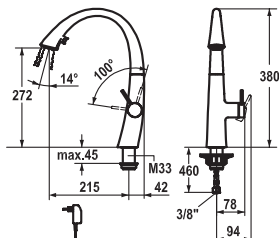

115.0340.014 10.201.122.150FL
glacier white, A 215, flexible connection hoses, mains receiver

1'064.80

Lever mixer ■ Kitchen ■ with LEDShine

Lever mixer

- Covered pull-out spray
- KWC cartridge S 25
- Flexible connection hoses 3/8"