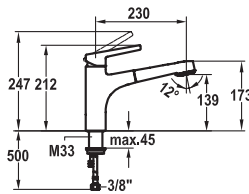

115.0480.633 10.171.033.000FL
all chrome, A 230, flexible connection hoses

315.70

Lever mixer ■ Kitchen

1. Lever mixer
2. Pull-out spray
   - KWC cartridge M 35
   - Flexible connection hoses 3/8"