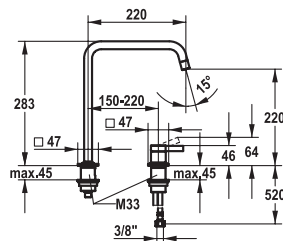

115.0517.899 10.392.022.700FL
stainless steel, A 220, flexible connection hoses

1'024.70

Lever mixer ■ Kitchen

Lever mixer

- Swivel spout 150° or 360°
- KWC cartridge S 25
- Flexible connection hoses 3/8"