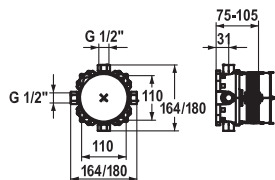

112.0493.140	39.999.900.931	101.50
G 1/2", without shut-off valve, Concealed unit		

112.0493.301	39.999.910.931	142.90
G 3/4" (1/2"), with shut-off valve, Concealed unit		

Concealed unit

Concealed unit compact

- Connecting thread 1/2" (stopper 1/2" incl. in delivery)