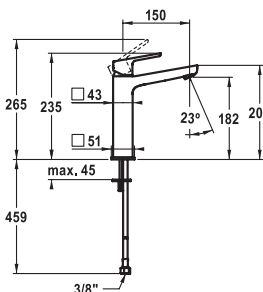

113.0553.688 12.411.093.000FL **327.10**
all chrome, A 150, flexible connection hoses, without pop-up valve

Lever mixer ■ Basin

Lever mixer

- Fixed spout
- KWC cartridge M 35 OP
- Flexible connection hoses 3/8"