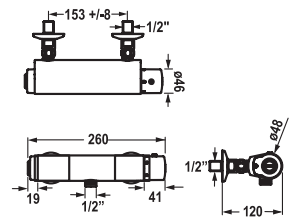

113.0360.395 21.692.050.000
cromado, AD 150 +/- 8 mm, batería, sin ducha y flexo

1'223.00

Thermostatic mixer ■ Shower

1. Automatic
2. Electrovalve
   - Wall connections 1/2" x 1/2", with shut-off valve L 40