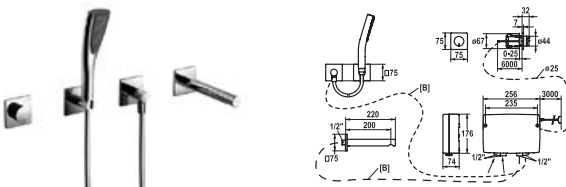

112.0308.152 Z.636.183 **11.30**
Concealed unit

Trim kit ■ Thermostatic mixer ■ Tub ■ with LED-technology

- IntelligentControl - electronic control
- Fixed spout
- touch light PRO control unit, maintenance-free
- Connecting thread 1/2"
- To be ordered separately: Rough in for operating unit Z.636.183

113.0315.749 21.654.010.000 **2'547.60**
all chrome, L 1100, power supply for concealed installation, with hand shower and hose, Trim kit