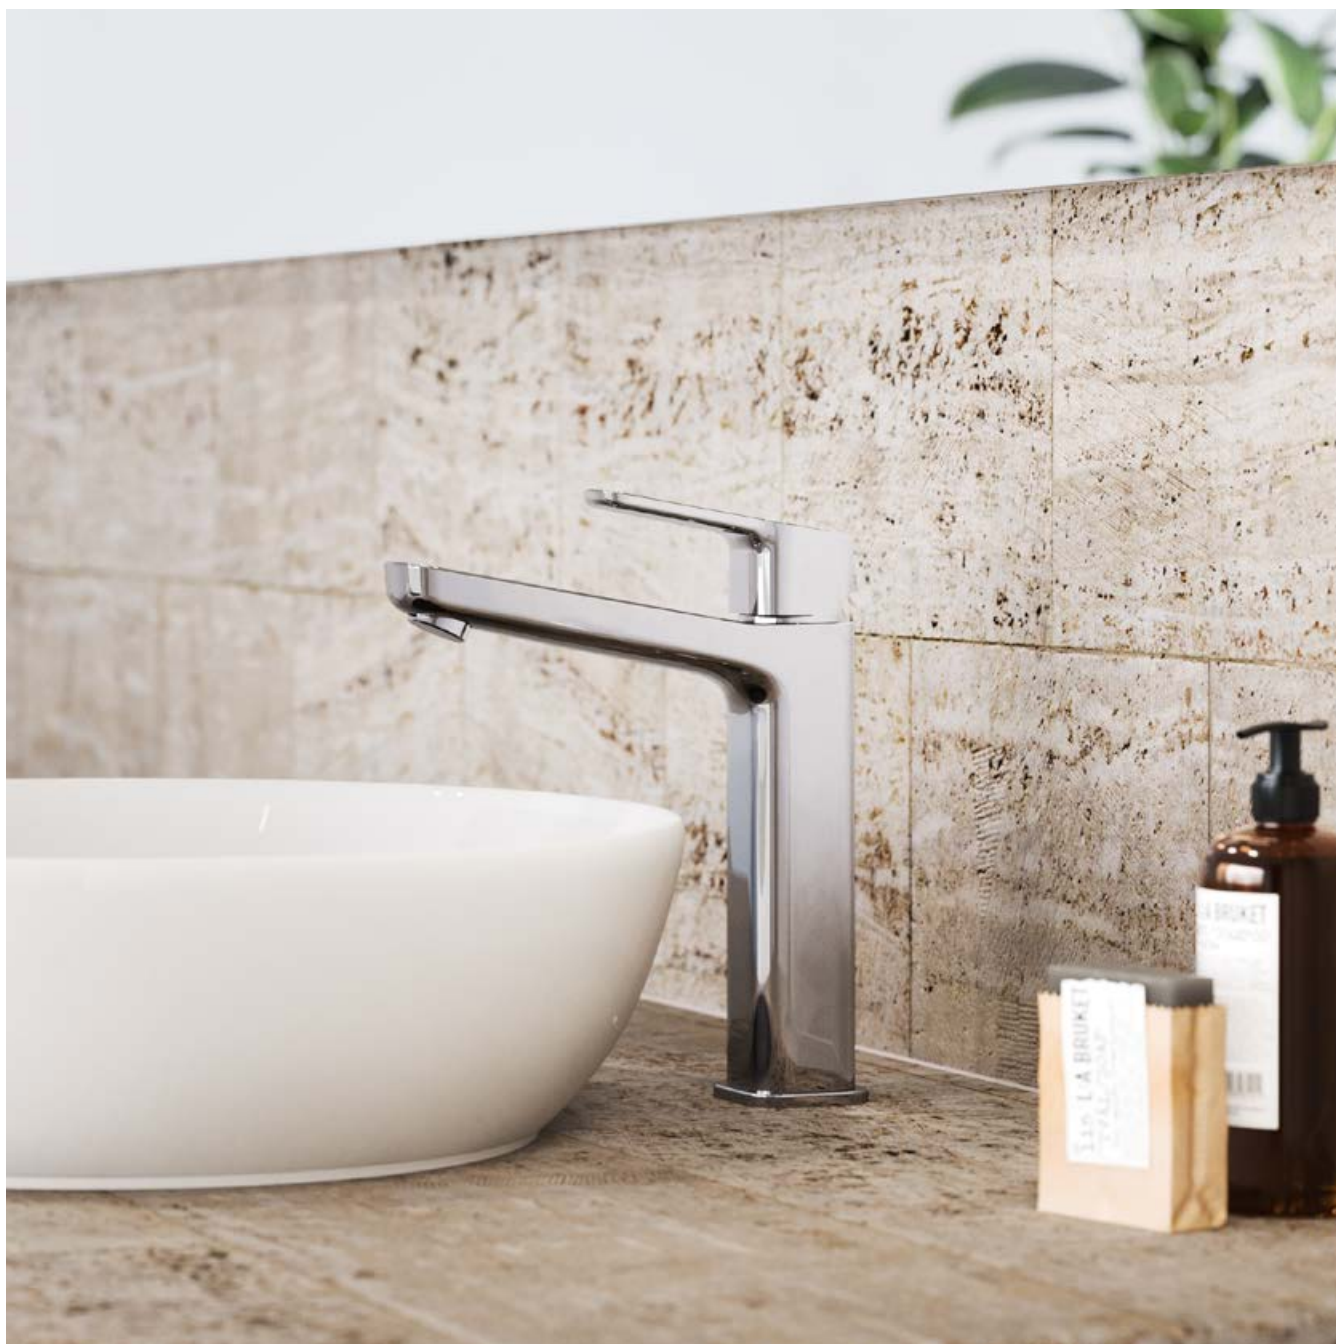

NEW PRODUCTS FROM KWC

KWC MONTA **PAGE 56**

KWC MONTA is a timeless yet modern line of faucets with confident, bold design that fits perfectly in any bathroom. At the same time, KWC MONTA also features an array of ingenious features and attention to detail that turns the ordinary into something extraordinary.