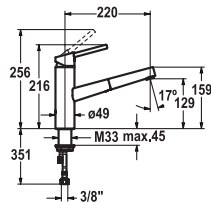

115.0481.989 10.441.113.700FL
stainless steel, A 220, flexible connection hoses

349.90

Lever mixer ■ Kitchen

1. Lever mixer
2. Pull-out aerator
   - KWC cartridge M 35
   - Flexible connection hoses 3/8"