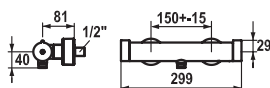

113.0521.685 21.382.500.000 **450.30**

all chrome, AD 150 +/- 15 mm, without hand shower and hose

Thermostatic mixer ▀ Shower

Thermostat

- ▀ Thermostatic precision control unit
- ▀ Concealed wall connections 1/2" x 3/4", without shut-off valve L 46 eccentric 7.5 mm