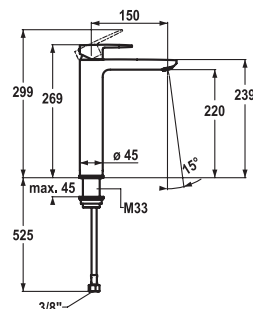

113.0521.660 12.381.102.000FL **351.90**
all chrome, A 150, flexible connection hoses, without pop-up valve

Lever mixer ■ Basin ■ CoolFix

- Lever mixer
- Fixed spout
- KWC cartridge M 35 OP
- Flexible connection hoses 3/8"