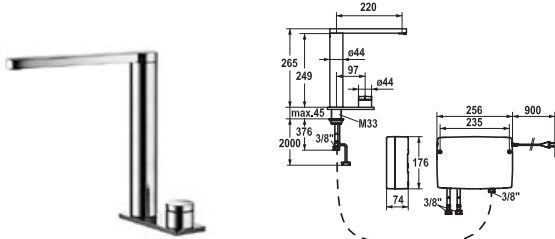

**1'064.80**

**Lever mixer ■ Kitchen ■ with LEDShine**

Lever mixer

- Covered pull-out spray
- KWC cartridge S 25
- Flexible connection hoses 3/8"

	FUN	KWC-No.	Price €
		<b>113.0360.379</b> 11.202.033.000	<b>631.30</b>
		all chrome, A 175, Trim kit	
		<b>113.0360.380</b> 11.202.034.000	<b>671.10</b>
		all chrome, A 225, Trim kit	
		<b>Trim kit ■ Lever mixer ■ Kitchen</b>	
		Lever mixer	
		■ Fixed spout	
		■ KWC cartridge S 25	
		■ To be ordered separately:	
		– Unit for concealed installation ½" 39.193.400.931	
		<b>112.0308.149</b> 39.193.400.931	<b>158.50</b>
		Concealed unit	
		<b>Concealed unit</b>	
		Concealed unit wall two hole	
		■ Connecting thread ½"	
		■ To be ordered separately:	
		– Installation kit Z.536.828	
		<b>112.0362.929</b> Z.536.828	<b>137.10</b>
		<b>Installation kit</b>	
		Installation kit	
		■ Suitable for:	
		– Concealed unit wall two hole	
		<b>119.0308.341</b> Z.536.586.000	<b>338.80</b>
		all chrome	
		<b>119.0308.352</b> Z.536.586.127	<b>429.20</b>
		decor steel	
		<b>Soap dispensers</b>	
		Soap dispenser KWC ZOE	
		<b>119.0340.000</b> Z.536.586.106	<b>429.20</b>
		black	
		<b>Soap dispensers</b>	
		Soap dispenser KWC ZOE	
		<b>119.0340.011</b> Z.536.586.150	<b>429.20</b>
		glacier white	
		<b>Soap dispensers</b>	
		Soap dispenser KWC ZOE	

FUN KWC-No. Price €

**115.0308.219** 10.651.022.000FL **2'201.40**  
all chrome, A 220, flexible connection hoses, mains receiver

**Kitchen ▀ with LED-technology**  
IntelligentControl - electronic control  
 ▀ Swivel spout 360°  
 ▀ touch light PRO control unit, maintenance-free  
 ▀ Flexible connection hoses 3/8"