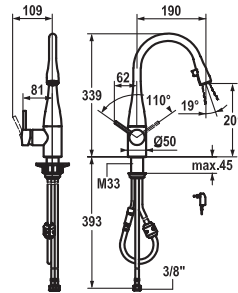

115.0307.894 10.121.102.000FL all chrome, A 190, flexible connection hoses, mains receiver **851.50**

115.0307.869 10.121.102.700FL stainless steel, A 190, flexible connection hoses, mains receiver **1'006.40**

Lever mixer ■ Kitchen ■ with LEDShine

Lever mixer

- Pull-out aerator covered
- KWC cartridge M 35
- Flexible connection hoses 3/8"