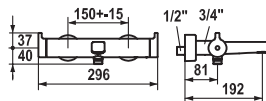

Thermostatic mixer ▀ Tub

Thermostat

- ▀ Fixed spout
- ▀ Thermostatic precision control unit
- ▀ Concealed wall connections 1/2" x 3/4", without shut-off valve L 46 eccentric 7.5 mm

113.0396.195 21.192.500.000 **450.30**
all chrome, AD 150 +/- 15 mm, without hand shower and hose