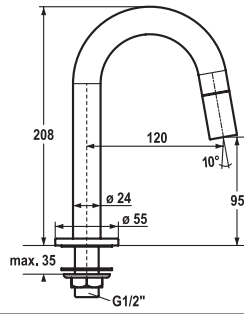

FUN

KWC-No.

Price €

112.0570.049 25.001.010.000
all chrome, A 120, G 1/2"

Vertical shut-off valve

Vertical shut-off valve

- Fixed spout
- Ceramic disc valve 1/2" 90°
- Connecting thread 1/2"