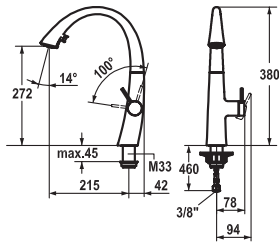

FUN KWC-No. Price €

**115.0307.911** 10.201.102.000FL  
all chrome, A 215, flexible connection hoses

**684.10**

**115.0308.235** 10.201.102.127FL  
decor steel, A 215, flexible connection hoses

**856.10**