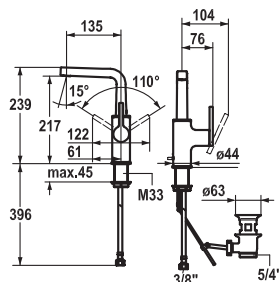

113.0315.822 12.198.131.000FL **519.40**
all chrome, A 135, flexible connection hoses, with pop-up valve

113.0315.823 12.198.141.000FL **481.20**
all chrome, A 135, flexible connection hoses, without pop-up valve

Lever mixer ■ Basin

Lever mixer

- Swivel spout 180°
- KWC cartridge S 25
- Flexible connection hoses $3/8''$