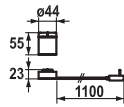

Accessories ■ Accessories ■ with LED-technology

KWC ONO touch light PRO wireless operating unit, with charging station

112.0315.812	39.000.510.931	756.50

Concealed unit