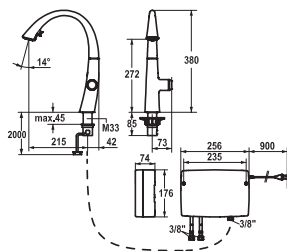

115.0393.163 10.201.242.127FL
decor steel, A 215, flexible connection hoses, mains receiver

2'266.70

Kitchen ▀ with LEDShine, touch light PRO

1. IntelligentControl - electronic control
2. ▀ Covered pull-out spray
   - ▀ touch light PRO control unit, maintenance-free
   - ▀ Flexible connection hoses 3/8"

119.0308.341 Z.536.586.000
all chrome

338.80

Soap dispensers

Soap dispenser KWC ZOE

119.0308.352 Z.536.586.127
decor steel

429.20

Soap dispensers

Soap dispenser KWC ZOE