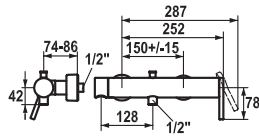

FUN KWC-No. Price €

113.0315.737 20.192.440.000 **454.10**
all chrome, AD 150 +/- 15 mm, without hand shower and hose

Lever mixer ▀ Tub

Lever mixer

- ▀ Rotatable spout 45°
- ▀ KWC cartridge M 35
- ▀ Concealed wall connections 1/2" x 3/4", without shut-off valve L 46 eccentric 7.5 mm

113.0315.841 21.192.950.000 **381.40**
all chrome, AD 150 +/- 15 mm, without hand shower and hose