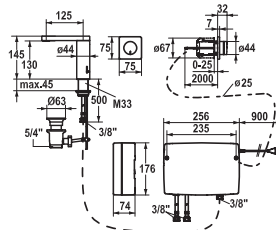

113.0315.743 12.651.031.000FL **2'053.00**
all chrome, A 125, flexible connection hoses, with pop-up valve, mains receiver

112.0308.152 Z.636.183 **11.30**
Concealed unit

Basin ■ with LED-technology

IntelligentControl - electronic control

- Swivel spout 360°
- touch light PRO control unit, maintenance-free
- Flexible connection hoses 3/8"
- To be ordered separately:
  - Rough in for operating unit Z.636.183