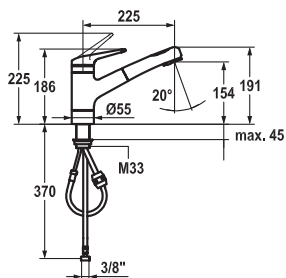

115.0043.799 10.071.033.000FL
all chrome, A 225, flexible connection hoses

509.50

Lever mixer ■ Kitchen

1. Lever mixer
2. Pull-out spray
   - KWC cartridge L 39 - universal
   - Flexible connection hoses 3/8"