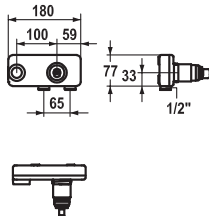

112.0308.148 39.151.400.931 **158.50**
all chrome, Concealed unit

Concealed unit

Concealed unit wall two hole

- Connecting thread 1/2"
- To be ordered separately:
  - Installation kit Z.536.828