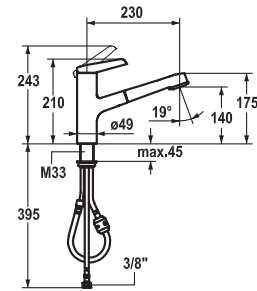

115.0307.926 10.321.033.000FL
all chrome, A 230, flexible connection hoses

368.30

Lever mixer ■ Kitchen

- Lever mixer
- Pull-out spray
- KWC cartridge M 35
- Flexible connection hoses 3/8"