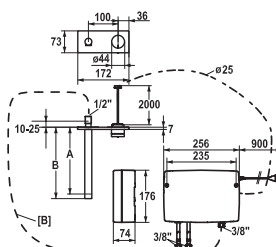

115.0308.223 11.654.003.000 **1'926.10**
all chrome, A 175, mains receiver, Trim kit

115.0308.224 11.654.004.000 **1'946.50**
all chrome, A 225, mains receiver, Trim kit

Trim kit ■ Basin ■ with LED-technology

IntelligentControl - electronic control

- Fixed spout
- touch light PRO control unit, maintenance-free
- Connecting thread 1/2"
- To be ordered separately:
  - Unit for concealed installation 39.004.500.931