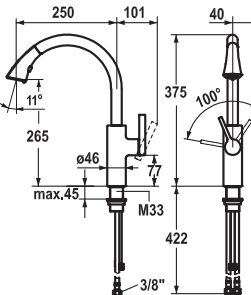

115.0307.902 10.181.003.000FL
all chrome, A 250, flexible connection hoses

528.30

Lever mixer ■ Kitchen

- Lever mixer
- Pull-out spray - magnetic tight-fit holder
- KWC cartridge S 25
- Flexible connection hoses 3/8"