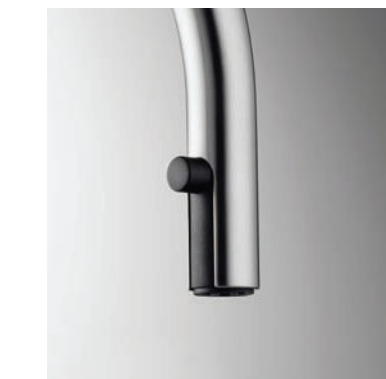

The angled water jet complements the geometry of the minimalist design – and breathes new life into the endless play of the water.

Lever action.

The dainty operating lever is made of ultra-strong hardened stainless steel and will carry on working perfectly for years to come.

Help with the cleaning.

With KWC JETCLEAN technology, limescale doesn't have a chance. The filter material is so soft that the holes open automatically when the water flows.

Where the water is very hard, TURN AND CLEAN can help: open the cover, clean the filter and close it again. All done!

Going places

Made of pure stainless steel, the stylish pull-out spray swivels to any side and extends up 70 cm.

As you like it

A soft, bubbling flow turns into swishing jets at the simple press of a button.

Pulling power

Pioneering ideas, timelessly interpreted

Easy to operate and hard to fault: at first sight the pull-down aerator is invisible, but it means you can have complete freedom of movement whenever you need it.