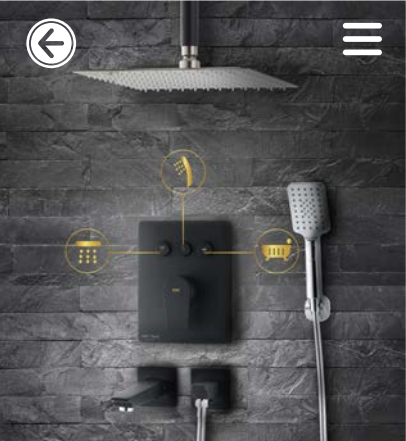

شیرهای توکار

KWC | Concealed

مشاهده

KWCIRAN E-Catalog
Ver 2020-2.0