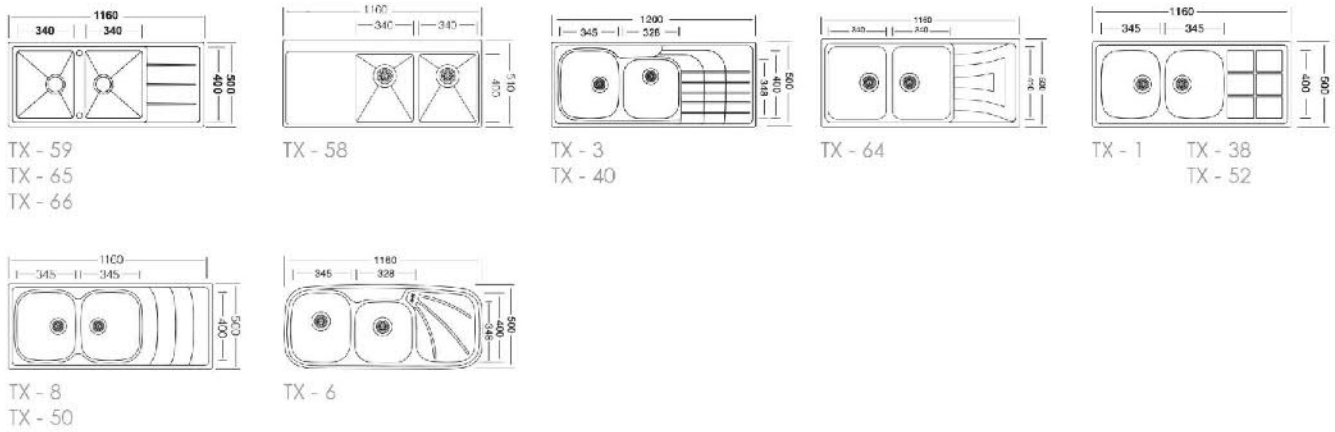

Inset S.Steel Sink

116 - 120 cm