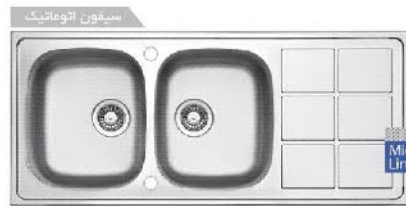

■ **TX - 52** 116 X 50 cm
Bowl depth: 19 cm