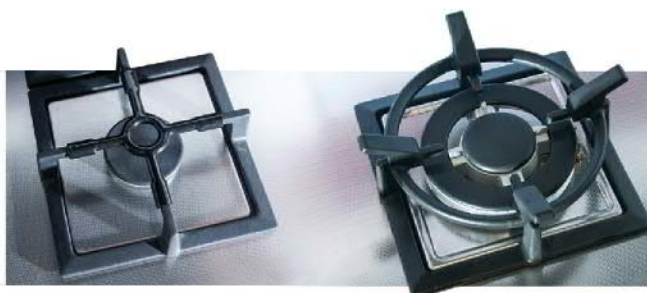

* این مدل از گازها دارای ۲ قطعه (تنظیم ارتفاع شعله و نگهدارنده ظروف کوچک) می باشند.