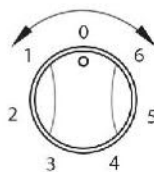

Heat Level Selection (PS-29 / PS-31 / PS-33)

- Level 0 Switch off
- Level 1 MIN. Warming up
- Level 2 Stewing vegetables, slow cooking
- Level 3 Cooking soups, larger dishes
- Level 4 Slow frying
- Level 5 Grilling meat, fish
- Level 6 MAX. Fast heating up, fast cooking, frying