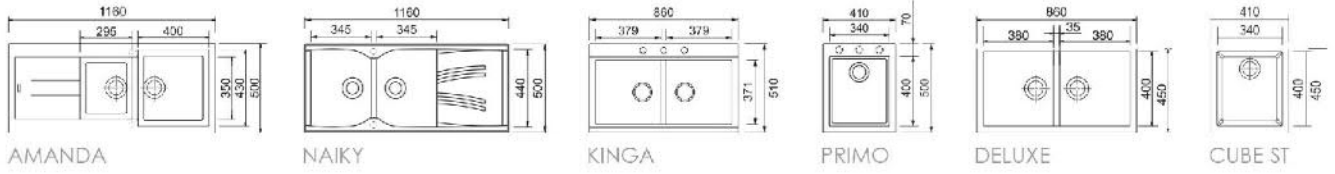

INSTALLATION MAP

الگوی نصب

Granite Sink