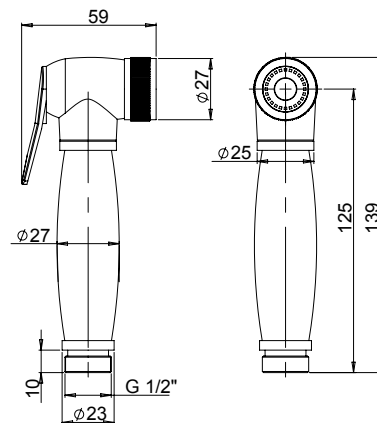

53CR155/574IG

Doccia igienica in ottone.
Brass hygienic shower.