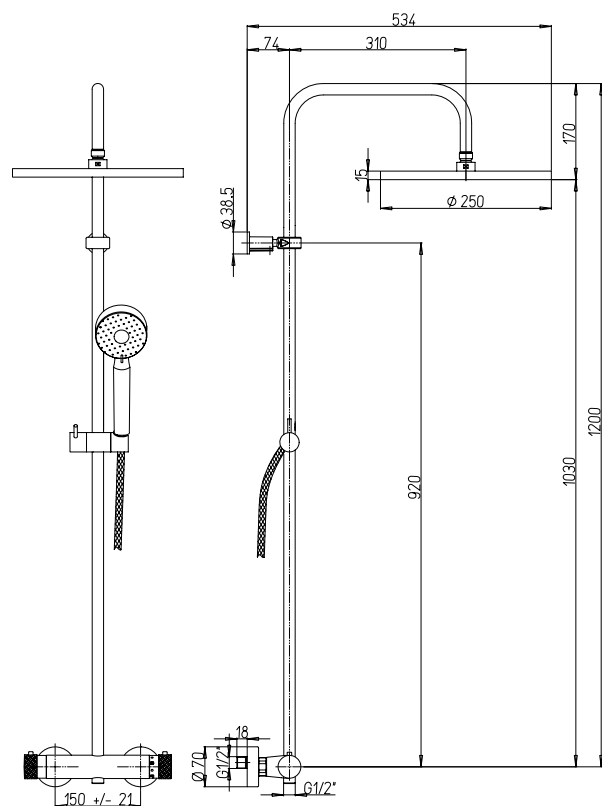

colonna doccia termostatica COX 2 COX 2 thermostatic shower column

Colonna doccia con miscelatore termostatico con maniglie ABS cromate e pulsante di sicurezza 38°, deviatore integrato, tubo in ottone e supporto doccia scorrevole.

Shower column with thermostatic mixer, ABS handles, 38° safety button, integrated diverter, brass tube, adjustable shower holder.

A questa colonna doccia è possibile combinare un soffione e una doccetta scegliendo tra le opzioni da noi consigliate nella pagina successiva, in modo da trovare la soluzione più gradevole e funzionale per la vostra doccia.

This shower column can be combined with a shower head and a handshower to select among the options recommended in the next page to find the most convenient solution.