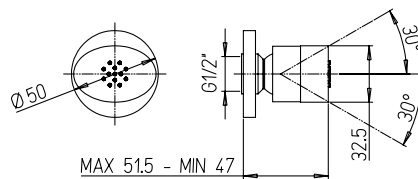

accessori

accessories

86CR721

Soffione laterale idromassaggio.
Body jet.