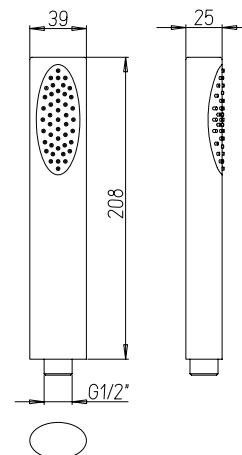

doccette ABS

ABS handshowers

86CR155

Doccetta anticalcare ovale in ABS - 1 getto.
Anti-limestone oval ABS handshower - 1 jet.