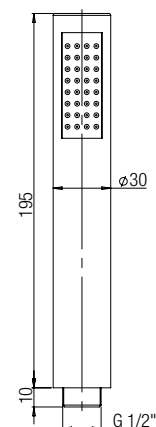

53CR155/P7BI

Doccetta anticalcare in ABS - 1 getto.
Anti-limestone ABS hanshower - 1 jet.