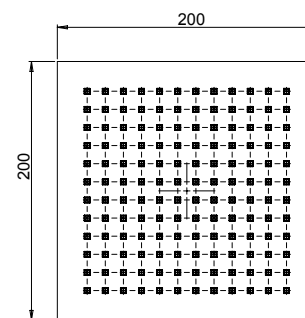

50CR759G5TB24E

Soffione anticalcare in ABS Ø240.

Anti-limestone ABS shower head, Ø240.

50CR759TCASQE

Soffione anticalcare in ABS 200x200 mm.

Anti-limestone ABS shower head, 200x200 mm.