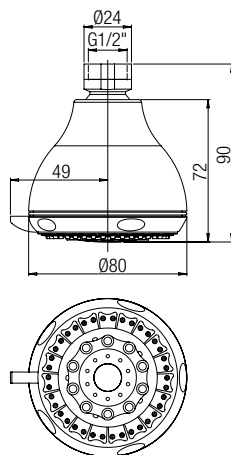

soffioni doccia ABS

ABS showerheads