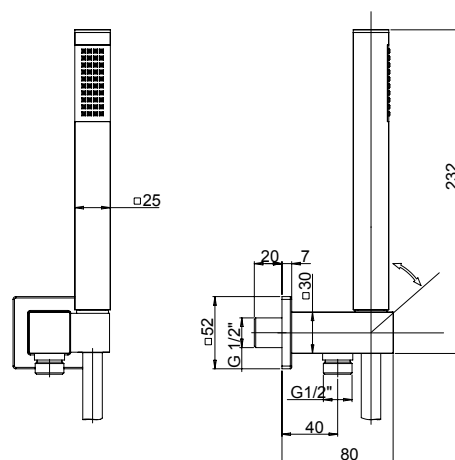

53CR440QP6

Kit doccia a parete snodato con presa acqua in ottone, doccetta ottone 1 getto e flessibile Silverflex cm 175.

Brass shower kit with joint, water outlet, 1-jet hand shower and cm 175 Silverflex flexible hose.