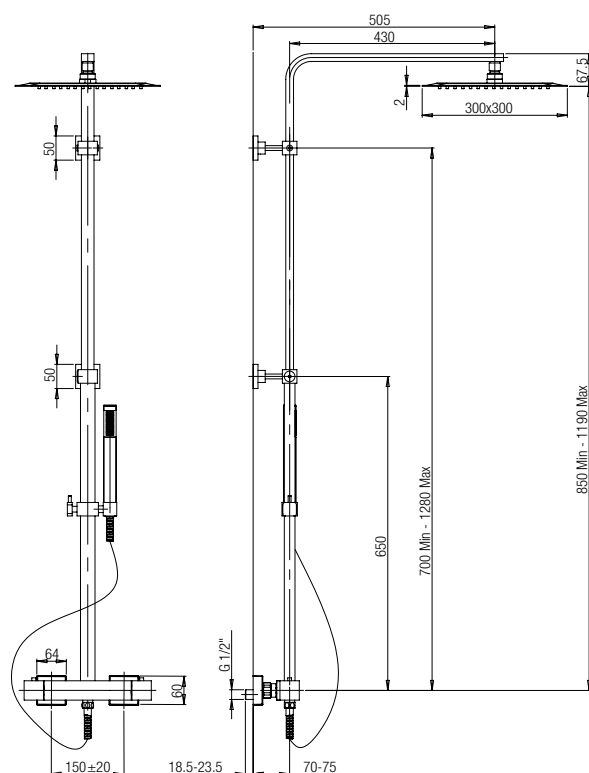

Altezza regolabile  
Adjustable height

Flessibile PVC cm 175  
calotta girevole  
PVC flexible hose with  
swivel nut, length 175cm

**Base colonna doccia termostatica quadra**  
Master composition for square thermostatic shower column