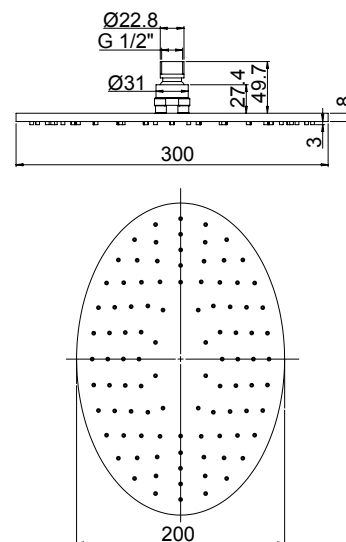

soffioni doccia ottone

brass shower heads