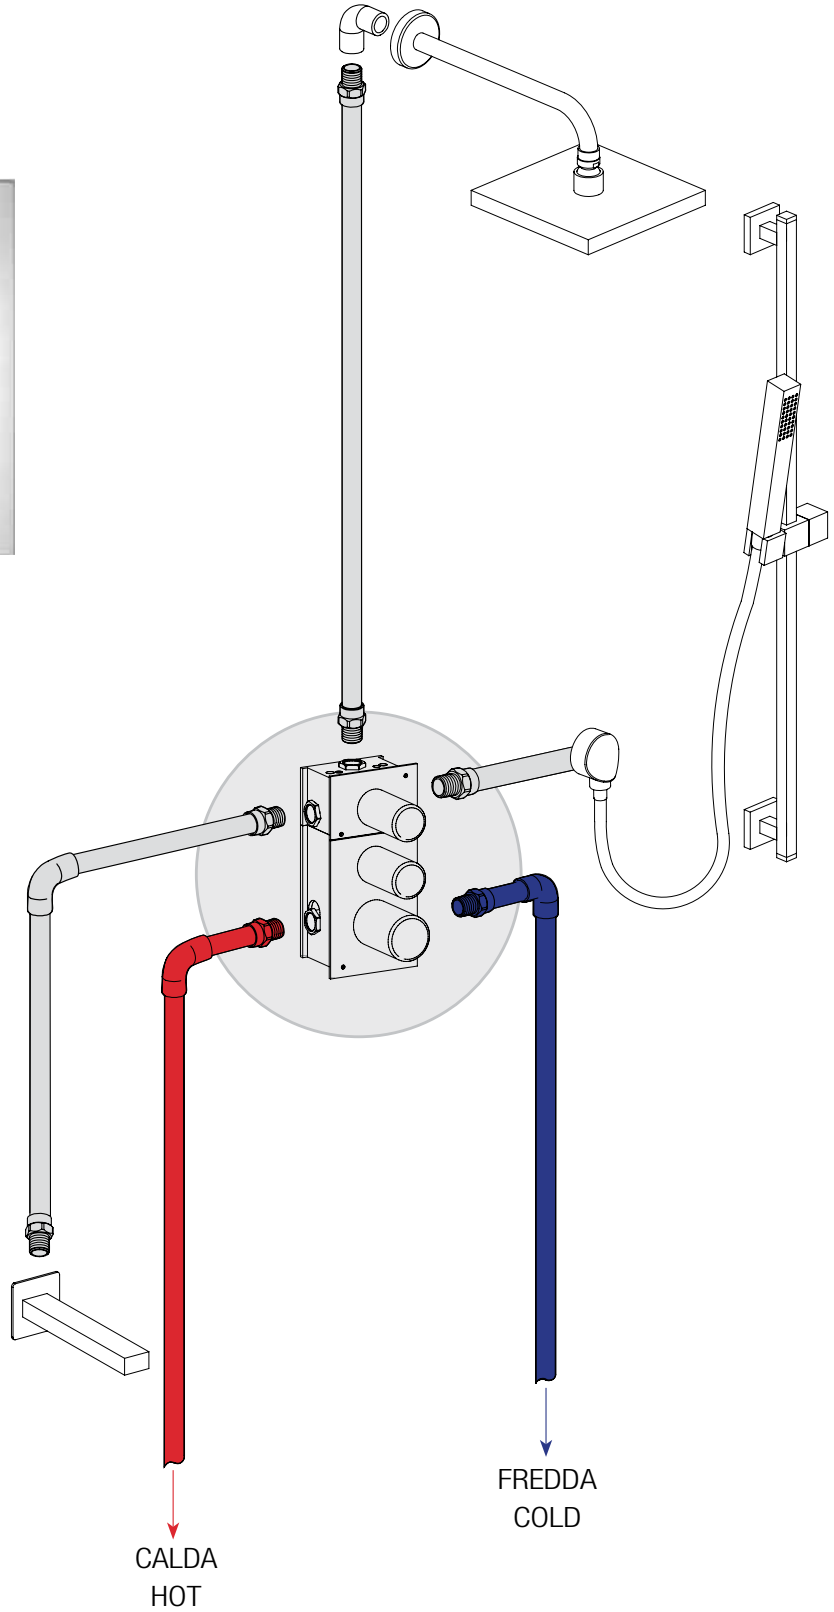

**92..691THWBSET ARENA**

CR

**73..691THWBSET MORGANA**

CR  
OP - PW

**88..691THWBSET DUOMO**

CR  
OP - PW

**3 uscite**