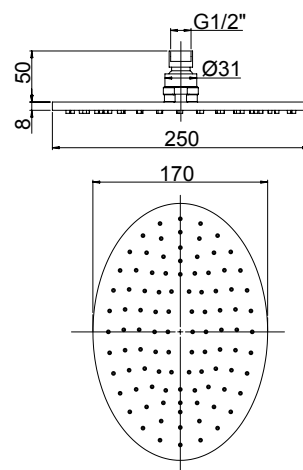

50CR759030EBI

Soffione anticalcare in ottone cromato 300x200 mm.
Anti-limestone, brass shower head, 300x200 mm.