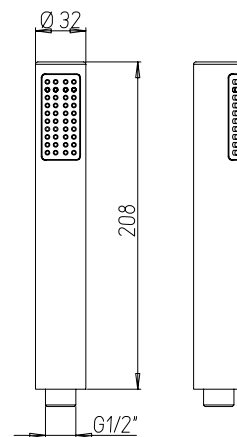

81CR155

Doccetta anticalcare Ø32 in ABS - 1 getto.
Ø32 anti-limestone ABS hanshower - 1 jet.