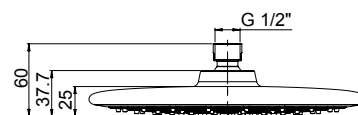

50CR759G5TB24E

Soffione anticalcare in ABS Ø240.

Anti-limestone ABS shower head, Ø240.

50CR759TCASQE

Soffione anticalcare in ABS 200x200 mm.

Anti-limestone ABS shower head, 200x200 mm.