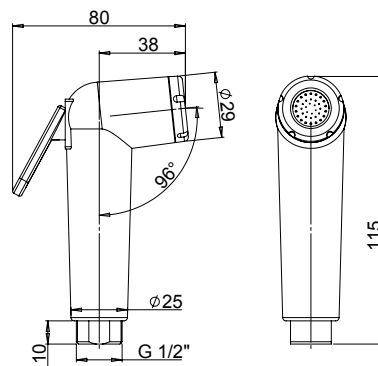

53CR155/574IG2

Doccia igienica in ABS.
ABS hygienic shower.