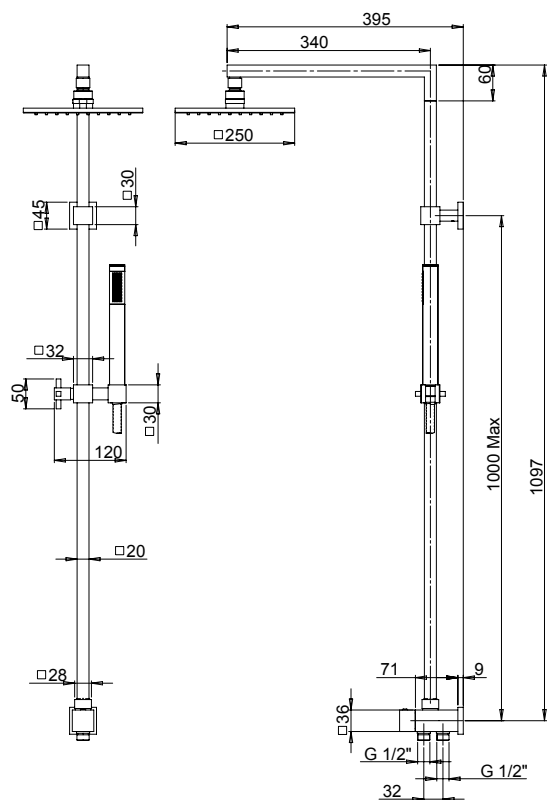

colonna doccia quadra ottone - RSQ square shower column in brass - RSQ

Colonna doccia quadra ottone - RSQ con deviatore e flessibile di collegamento 100cm, interasse regolabile. Set fissaggio in ottone, supporto scorrevole in ottone, flessibile PVC grigio cm 175, deviatore ottone a parete, doccetta e soffione.

Square shower column in brass - RSQ with diverter and flexible connection 100cm, adjustable centres. Brass fixing kit, adjustable shower holder in brass, chrome flexible 150cm, wall-mounted diverter in brass, handshower and shower head.

A questa colonna doccia è possibile combinare un soffione e una doccetta scegliendo tra le opzioni da noi consigliate nella pagina successiva, in modo da trovare la soluzione più gradevole e funzionale per la vostra doccia.

This shower column can be combined with a shower head and a handshower to select among the options recommended in the next page to find the most convenient solution.

Il miscelatore
non è in dotazione
Mixer not included