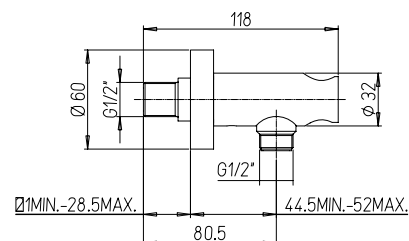

73CR480

Supporto fisso a parete.
Fixed shower holder.