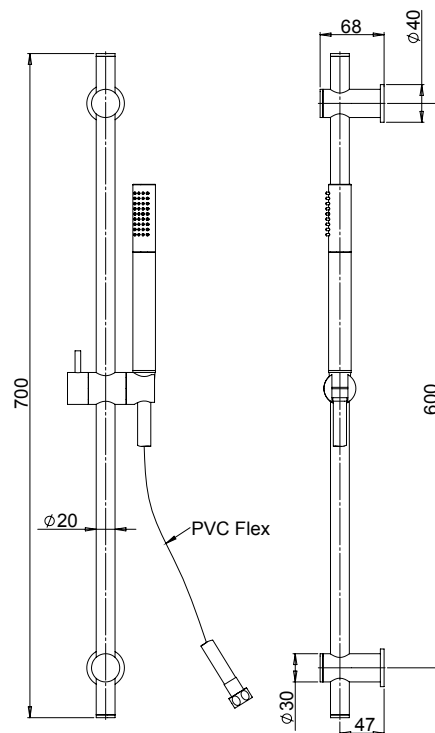

saliscendi ottone brass sliding rails

50CR126/P4

Doccia saliscendi P4 senza portasapone con doccetta anticalcare in metallo e flessibile PVC grigio cm 175.

Sliding rail P4 without soap dish - metal anti-limestone handshower and grey PVC flexible hose length 175 cm.

50CR129/P6

Doccia saliscendi P6 in metallo senza portasapone, con asta QUADRA, doccetta anticalcare monogetto QUADRA e flessibile PVC grigio cm 175.

Metal sliding rail P6 without soap dish - SQUARE bar with 1-jet anti-limestone SQUARE handshower and grey PVC flexible hose length 175 cm.