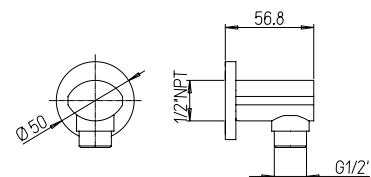

86CR503P

Pres a acqua a parete OVALE 1/2 x 1/2.
Oval drop ell - 1/2x1/2.