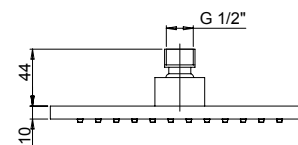

50CR759G5TB24E

Soffione anticalcare in ABS Ø240.

Anti-limestone ABS shower head, Ø240.

50CR759TCASQE

Soffione anticalcare in ABS 200x200 mm.

Anti-limestone ABS shower head, 200x200 mm.