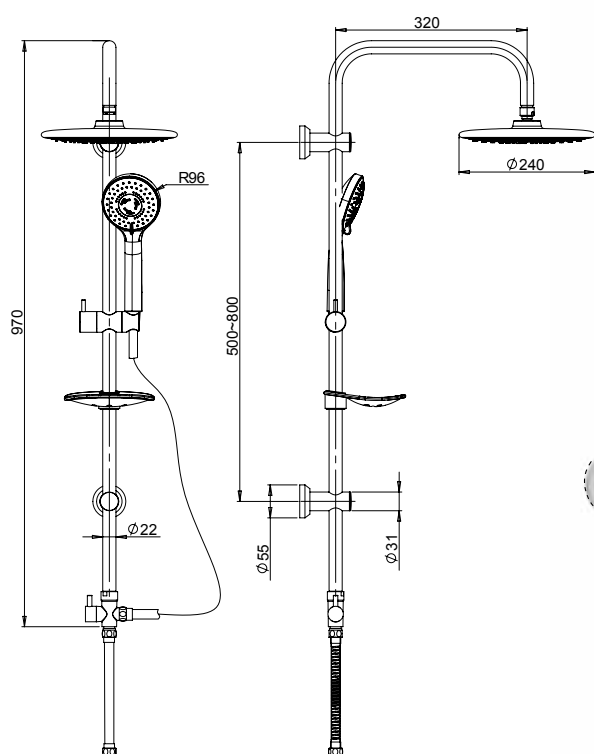

colonna doccia - RS shower column - RS

Art. 50CR191RSP3

Colonna doccia con deviatore e flessibile di collegamento, interasse regolabile, soffione anticalcare ABS 240 mm.

Doccetta anticalcare ABS 3 getti.

Tubo acciaio cromato diametro 22 mm.

Deviatore in ottone.

Supporto scorrevole ABS.

Portasapone trasparente.

Flessibile cromato doppia graffatura cm 150.

Flessibile di collegamento cm 50.

Fissaggi a parete regolabili.

Shower column with diverter and flexible connection, adjustable centres, ABS shower head 240mm.

Anti-limestone ABS handshower - 3 jets.

Stainless steel tube $\varnothing$ 22mm.

Brass diverter.

ABS adjustable shower holder.

Transparent soap disher.

Double interlock flexible hose 150cm.

Flexible connection 50cm.

Adjustable wall fixing kit.

Il miscelatore
non è in dotazione
Mixer not included