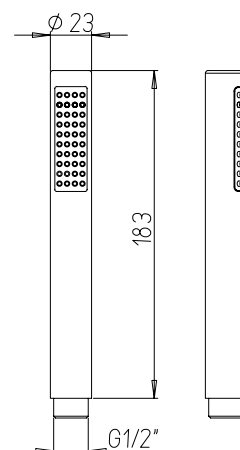

92CR155

Doccetta anticalcare Ø23 in ABS - 1 getto.
Ø23 anti-limestone handshower, in ABS - 1 jet.