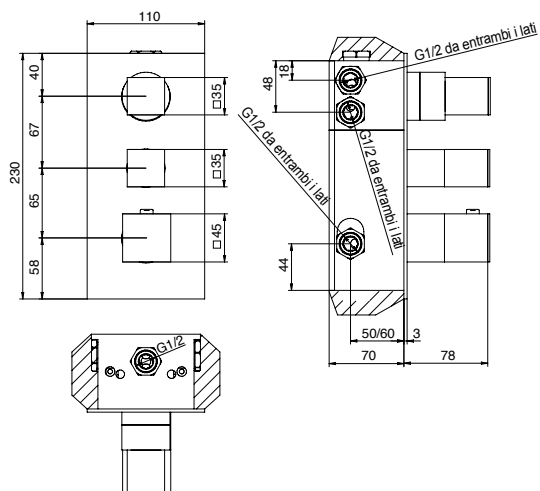

art. 84CR430R