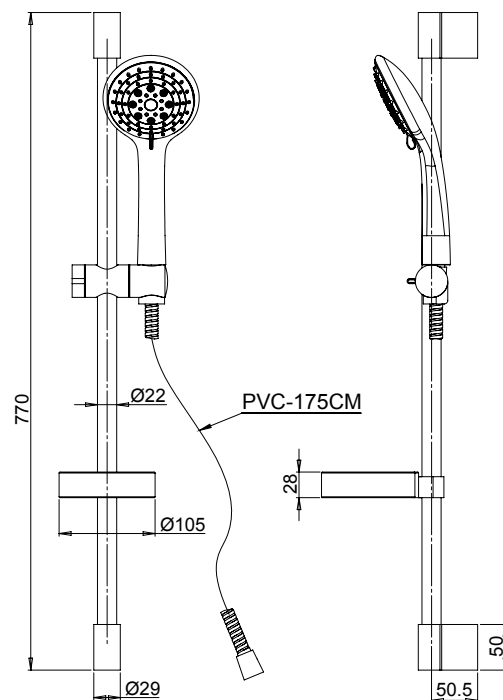

### 50CR124/P25

Doccia saliscendi P25 con portasapone  
con doccetta anticalcare 5 getti in ABS  
e flessibile PVC grigio cm 175.

Sliding rail P25 with soap dish  
anti-limestone handshower and grey PVC  
flexible hose length 175 cm.