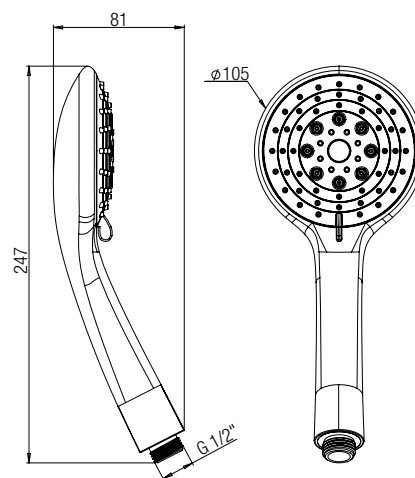

53CR155/P25

Doccetta anticalcare in ABS - 5 getti.
Anti-limestone ABS handshower - 5 jets.