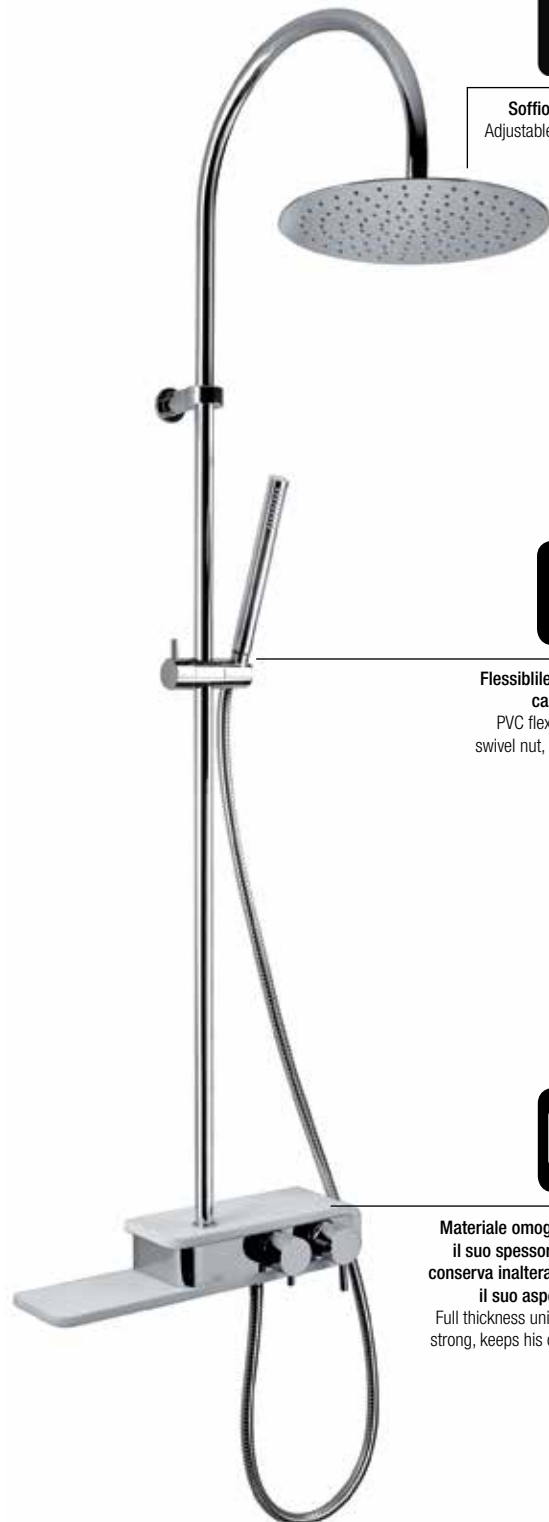

#### **Anti-limestone function.**

*Cleaning has never been so easy thanks to the anti-limestone systems which guarantee the efficiency of a longlasting product.*

# colonna doccia con miscelatore PAD PAD shower column with mixer

## Art. PDCR689B0

Colonna doccia PAD con miscelatore,  
tubo ottone e con supporto scorrevole.

PAD shower column with mixer,  
brass tube, adjustable shower holder.

**Soffione regolabile**  
Adjustable shower head