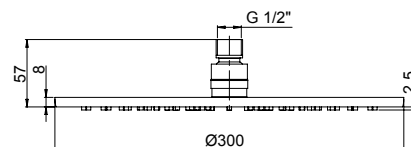

50CR759/25EBI

Soffione anticalcare in ottone cromato Ø250.
Anti-limestone brass showerhead, Ø250.

50CR759/30EBI

Soffione anticalcare in ottone cromato Ø300.
Anti-limestone brass showerhead, Ø300.