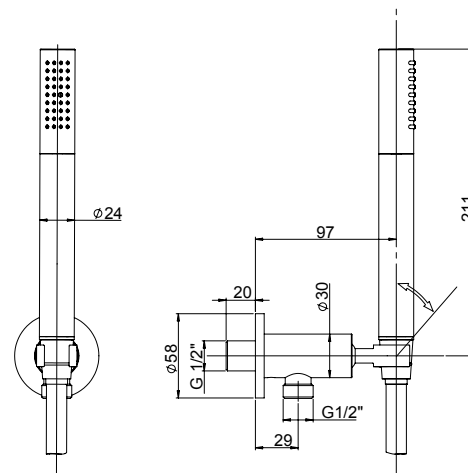

50CR440TP4

Kit doccia a parete snodato con presa acqua in ottone, doccetta ottone 1 getto e flessibile Silverflex cm 175.

Brass shower kit with joint, water outlet, 1-jet hand shower and cm 175 Silverflex flexible hose.