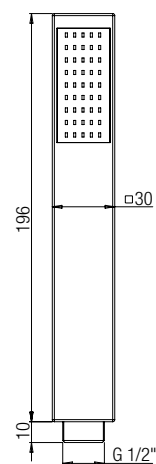

82CR155

Doccetta anticalcare in ABS - 1 getto.
Anti-limestone ABS hanshower - 1 jet.