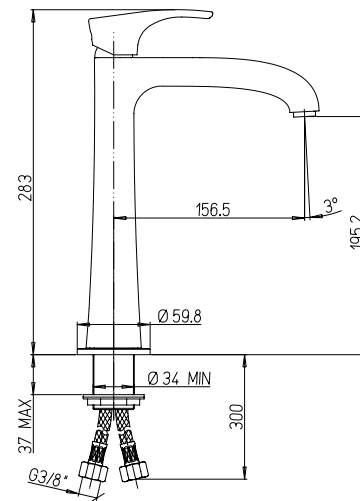

art.	finitura / finishing
89CR579	Cromo - Chrome
89OP579	PVD oro - PVD gold
89PW579	PVD nichel antico - Aged nickel PVD
89BY579	Bianco opaco - Matt white
89YO579	Nero antico - Matt black