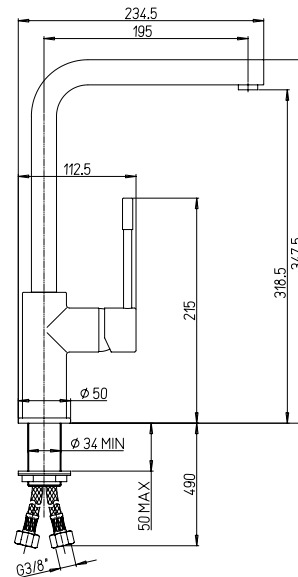

art. _____ finitura / finishing

78CR572LLL21 Cromo - Chrome