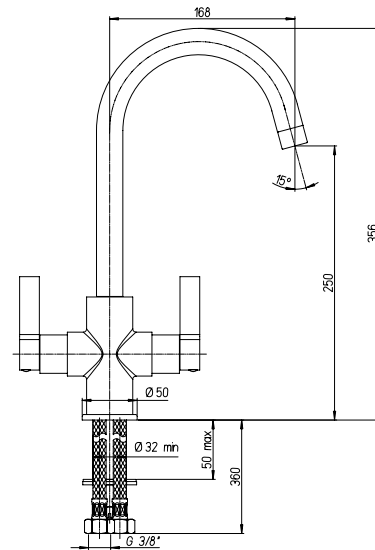

92CR490 arena

Rubinetto monoforo lavello con bocca alta orientabile
Single lever sink tap, high swivel spout
Robinet simple évier avec bec haut orientable
Grifo fregadero cano alto giratorio
Auslaufventil mit hohem schwenkbarem Auslauf

RICAMBI / SPARE PARTS:
53CR581ASA VITONE / HEADWORK
53CR581ADA VITONE / HEADWORK

art. finitura / finishing

92CR490 **Cromo - Chrome**

92CR572LL arena

Miscelatore monoforo lavello con bocca orientabile
Single-lever kitchen mixer with swivel spout
Mitigeur évier avec bec orientable
Mezclador monomando fregadero con caño giratorio
Spültischmischer mit schwenkbarem Auslauf

RICAMBI / SPARE PARTS:
53CC956GM CARTUCCIA / CARTRIDGE

art. finitura / finishing

92CR572LL **Cromo - Chrome**

92BY572LL **Bianco opaco - Matt white**

92YO572LL **Nero opaco - Matt black**