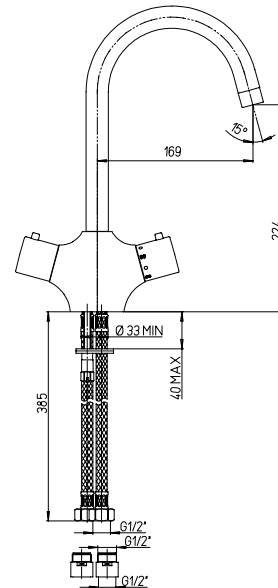

art. 78CR572TH finitura / finishing Cromo - Chrome