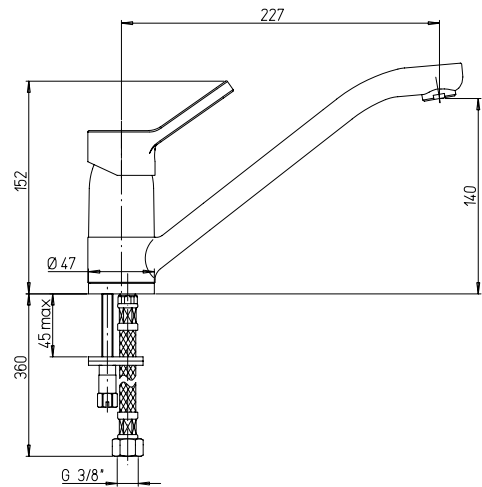

art.	finitura / finishing
92CR573	Cromo - Chrome
92BY573	Bianco opaco - Matt white
92YO573	Nero opaco - Matt black