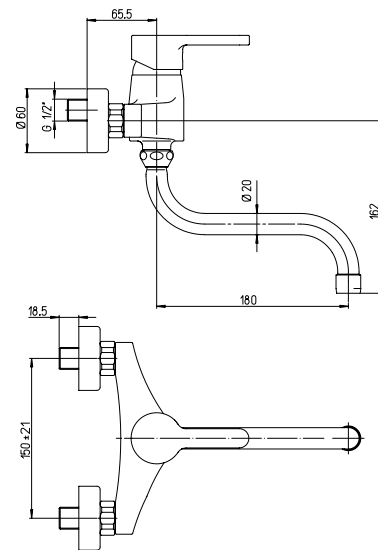

art. finitura / finishing

92CR501 **Cromo - Chrome**