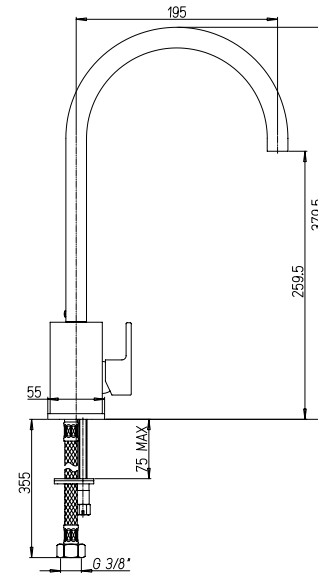

art. finitura / finishing

84CR572RS **Cromo - Chrome**