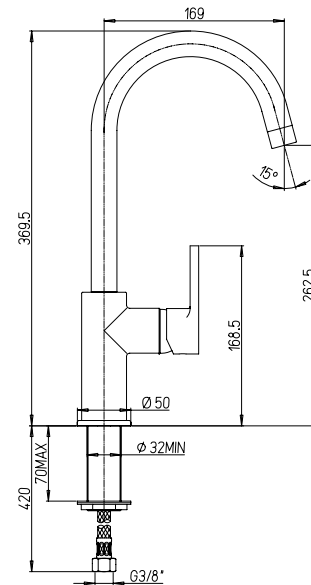

92CR490 arena

Rubinetto monoforo lavello con bocca alta orientabile
Single lever sink tap, high swivel spout
Robinet simple évier avec bec haut orientable
Grifo fregadero cano alto giratorio
Auslaufventil mit hohem schwenkbarem Auslauf

RICAMBI / SPARE PARTS:
53CR581ASA VITONE / HEADWORK
53CR581ADA VITONE / HEADWORK

art. finitura / finishing

92CR490 **Cromo - Chrome**