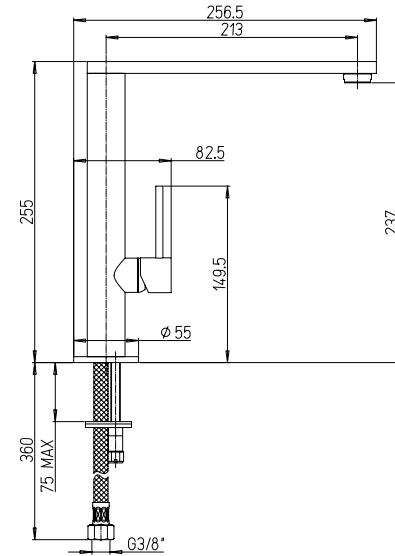

64CR579Q90

Monocomando monoforo lavello
Single-lever kitchen mixer
Mitigeur évier
Mezclador monomando fregadero
Einhebelmischer

RICAMBI / SPARE PARTS:
53CC956G25 CARTUCCIA / CARTRIDGE

art. *finitura / finishing*

64CR579Q90 Cromo - Chrome