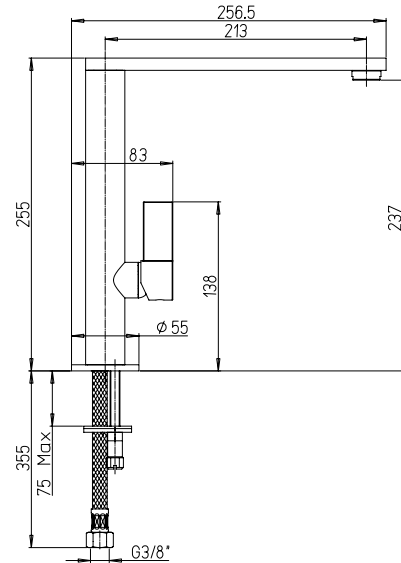

64CR579Q90

Monocomando monoforo lavello
Single-lever kitchen mixer
Mitigeur évier
Mezclador monomando fregadero
Einhebelmischer

RICAMBI / SPARE PARTS:
53CC956G25 CARTUCCIA / CARTRIDGE

art. *finitura / finishing*

64CR579Q90 Cromo - Chrome

78CR579T90 COX

Monocomando monoforo lavello
Single-lever kitchen mixer
Mitigeur évier
Mezclador monomando fregadero
Einhebelmischer

RICAMBI / SPARE PARTS:
53CC956G25 CARTUCCIA / CARTRIDGE

art. *finitura / finishing*

78CR579T90 Cromo - Chrome