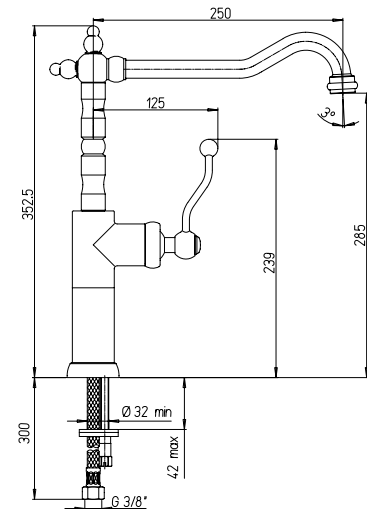

art. finitura / finishing

- **88CR572LL** **Cromo - Chrome**
- **88BD572LL** **Bianco - White**
- **88OT572LL** **Ottonato - Brass**
- **88F3572LL** **Ottone Antico - Aged Brass**
- **88QL572LL** **Rame antico - Aged Copper**
- **88OP572LL** **PVD oro - PVD gold**