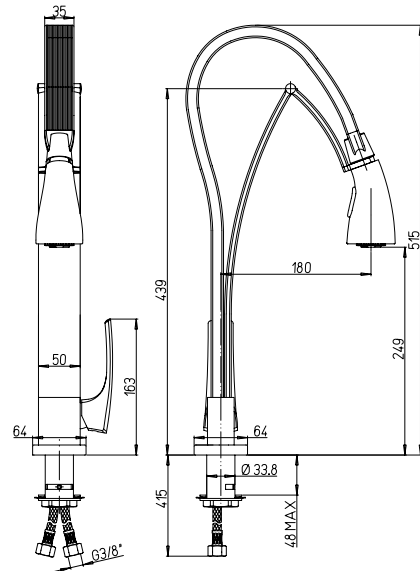

art. finitura / finishing

HKCR557TK **Cromo - Chrome**