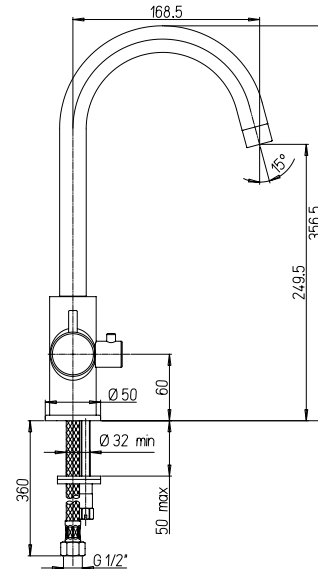

RICAMBI / SPARE PARTS:

**53CC581AS** VITONE / HEADWORK

**53CC581AD** VITONE / HEADWORK

art.

finitura / finishing

**78CR5433V**

**Cromo - Chrome**

**78PW5433V**