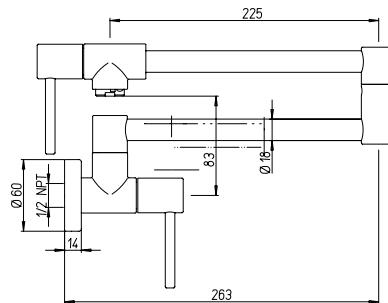

art. _____ finitura / finishing _____

78CR518 Cromo - Chrome