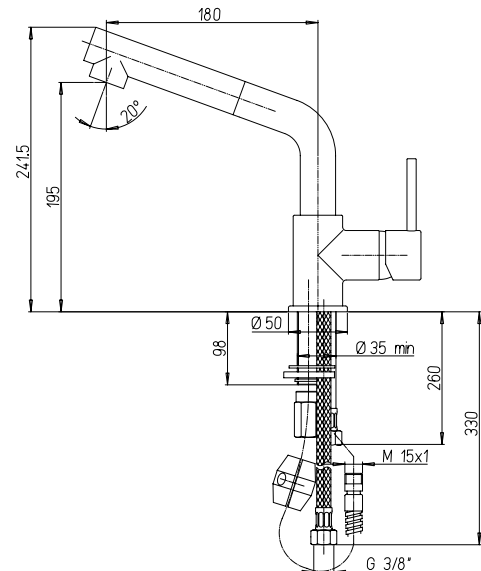

art. finitura / finishing

78CR566 **Cromo - Chrome**