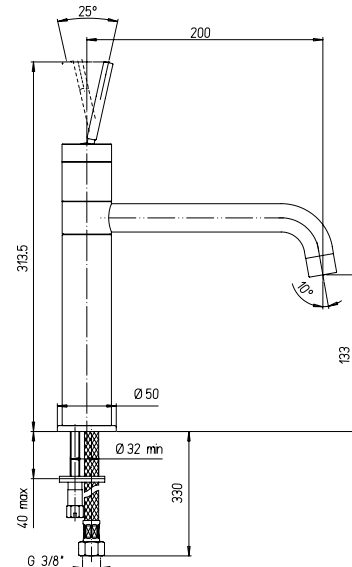

art. 78CR579JO finitura / finishing Cromo - Chrome