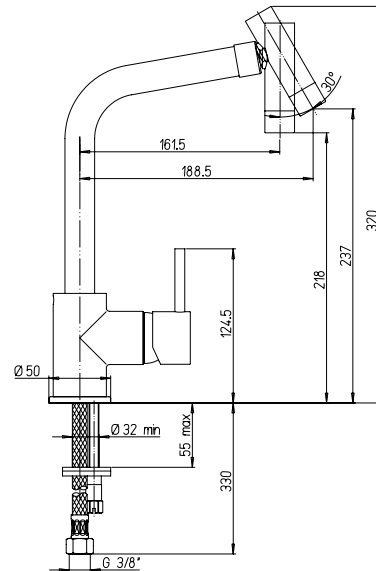

art. finitura / finishing

78CR572BS **Cromo - Chrome**