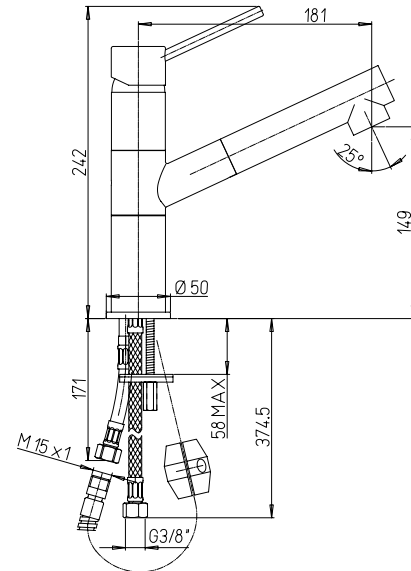

art. finitura / finishing

78CR568 **Cromo - Chrome**