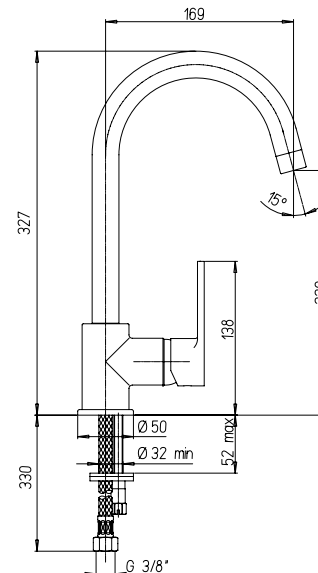

art. finitura / finishing

90CR572 **Cromo - Chrome**

90BY572 **Bianco opaco - Matt white**

90YO572 **Nero opaco - Matt black**