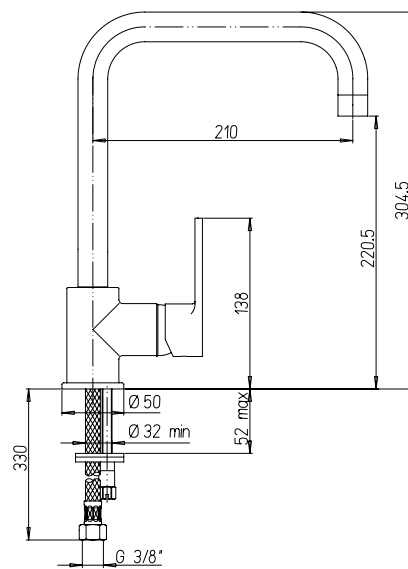

art.	finitura / finishing
90CR572/599B	Cromo - Chrome
90BY572/599B	Bianco opaco - Matt white
90YO572/599B	Nero opaco - Matt black