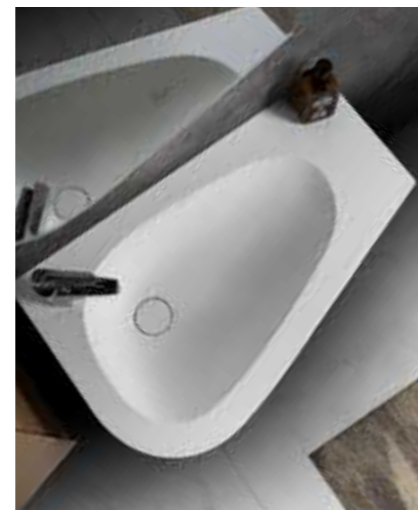

KZ801

Main Cabinet: 800x490x500 mm
Side Cabinet: 1350x280x300 mm
Mirror: 980x700 mm