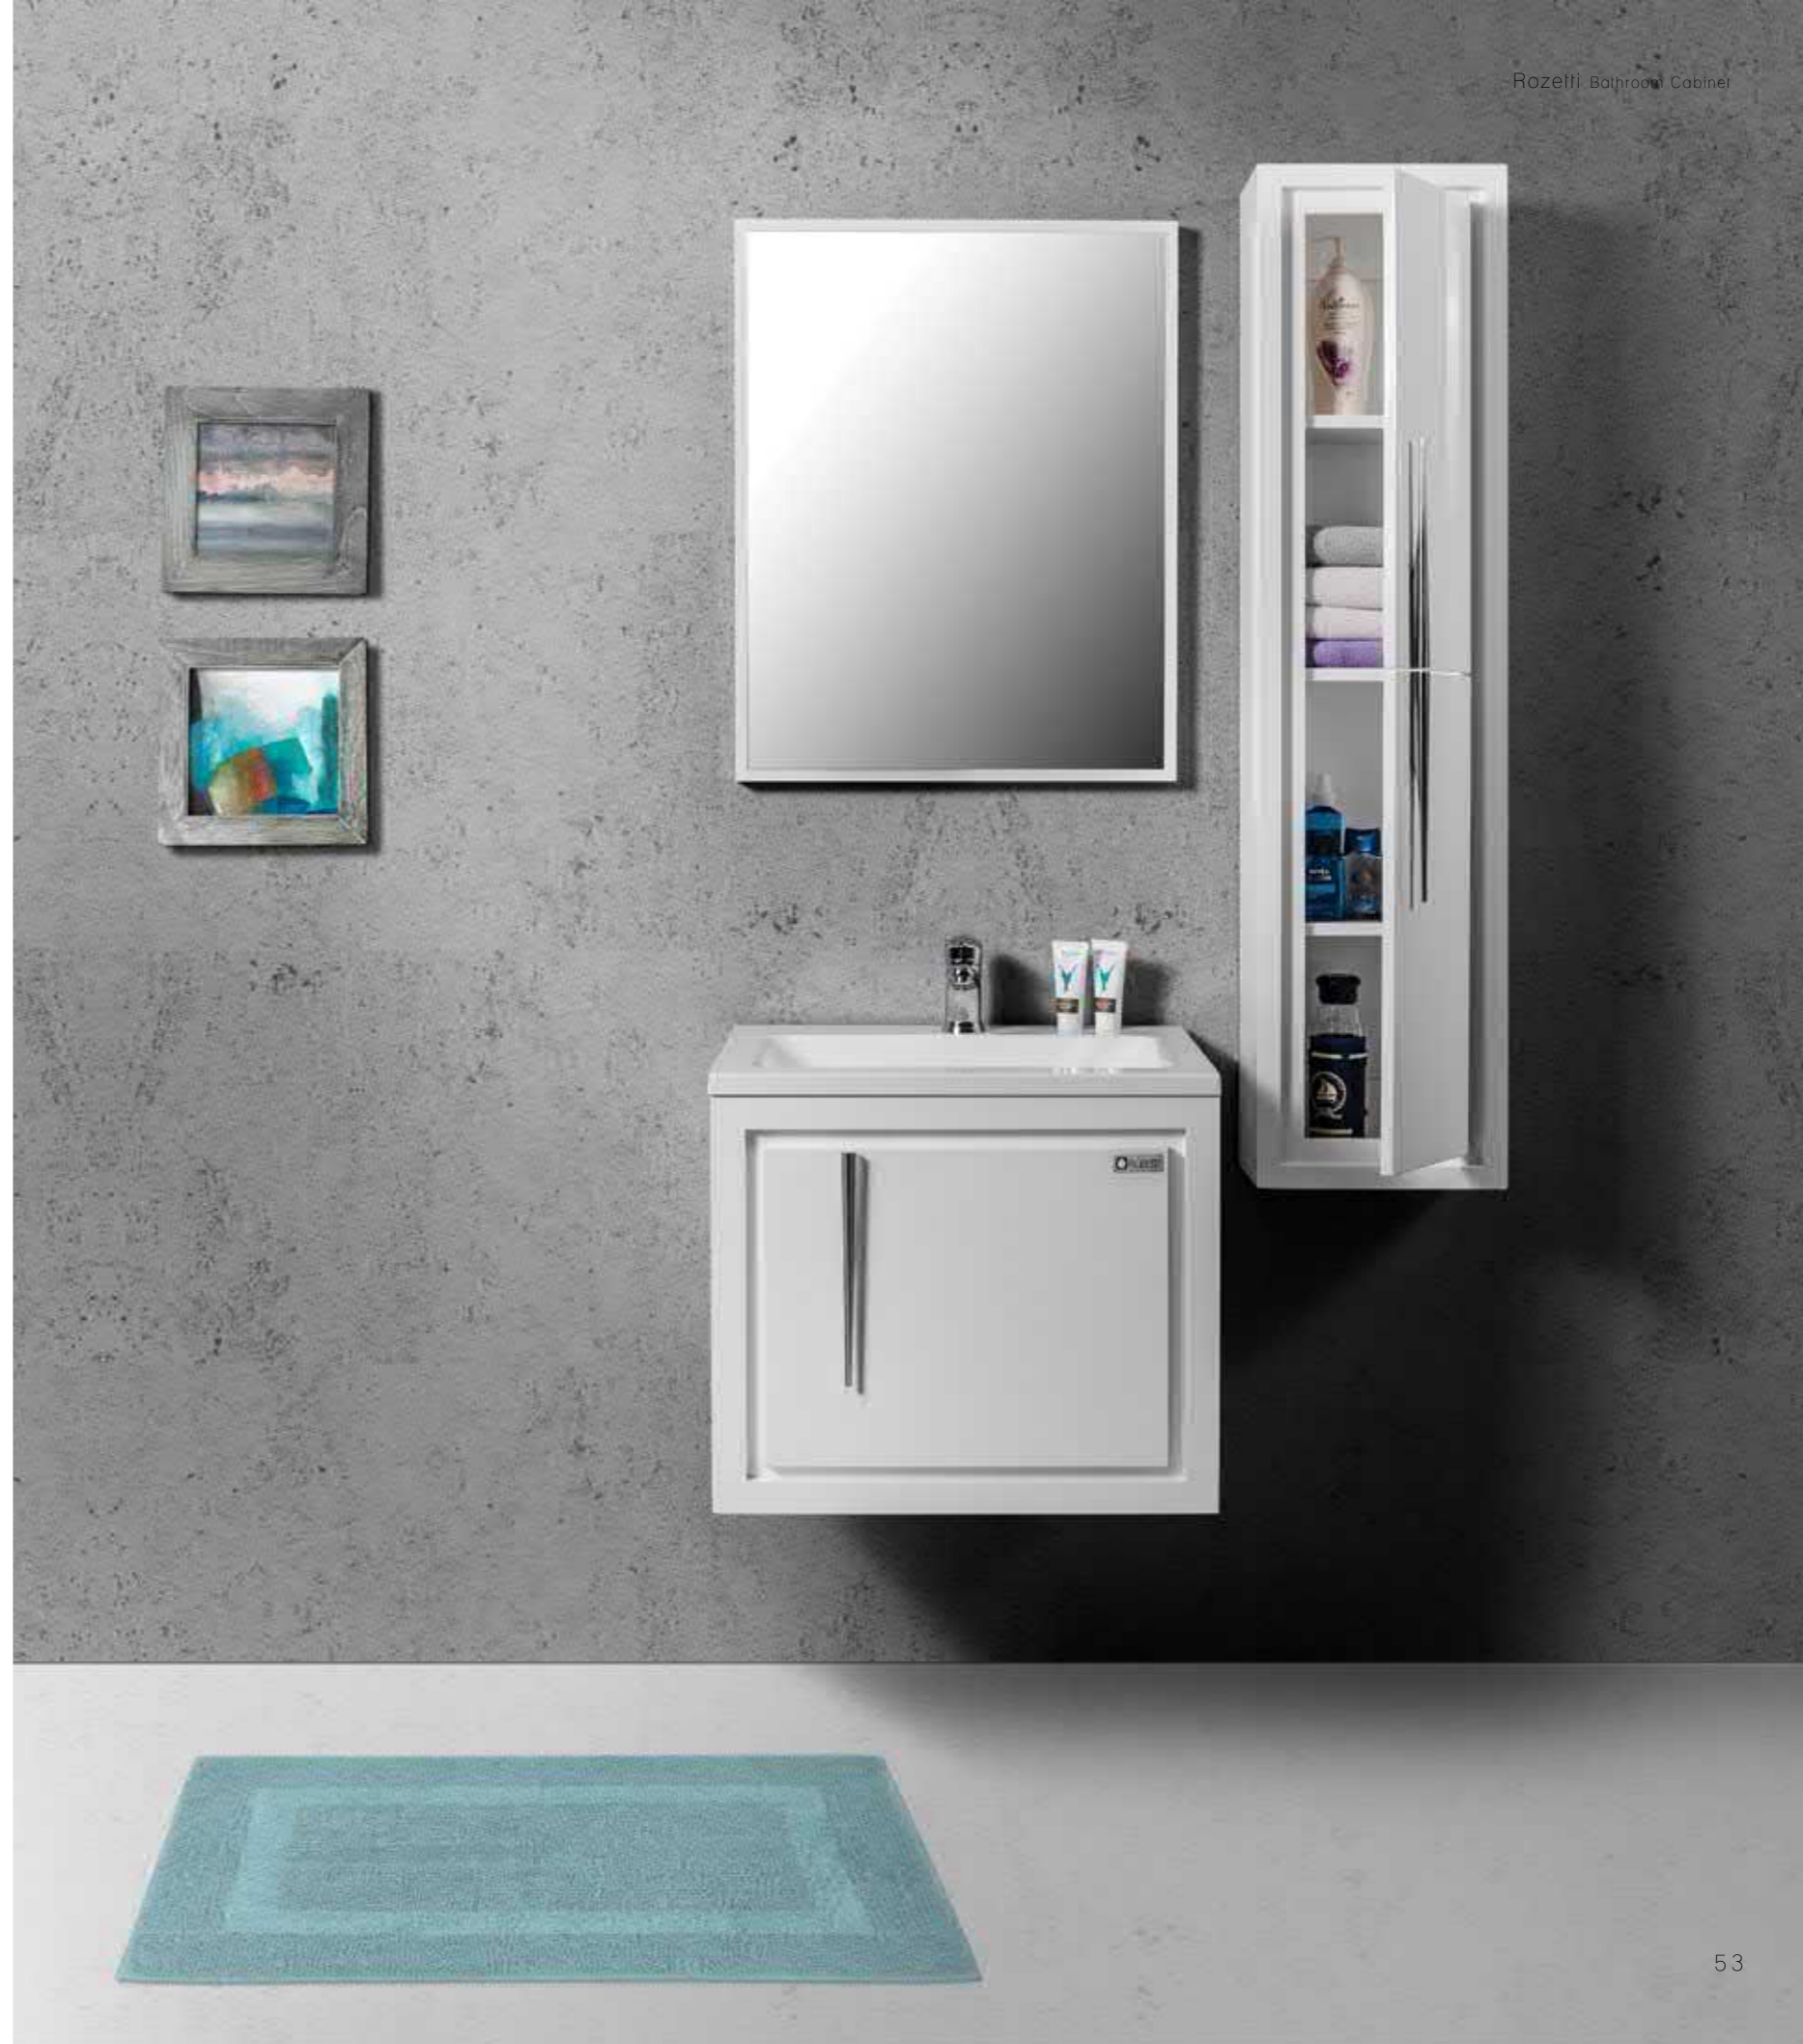

KZ600

Main Cabinet: 600x470x500 mm
Side Cabinet: 1200x280x180 mm
Mirror: 580x750 mm