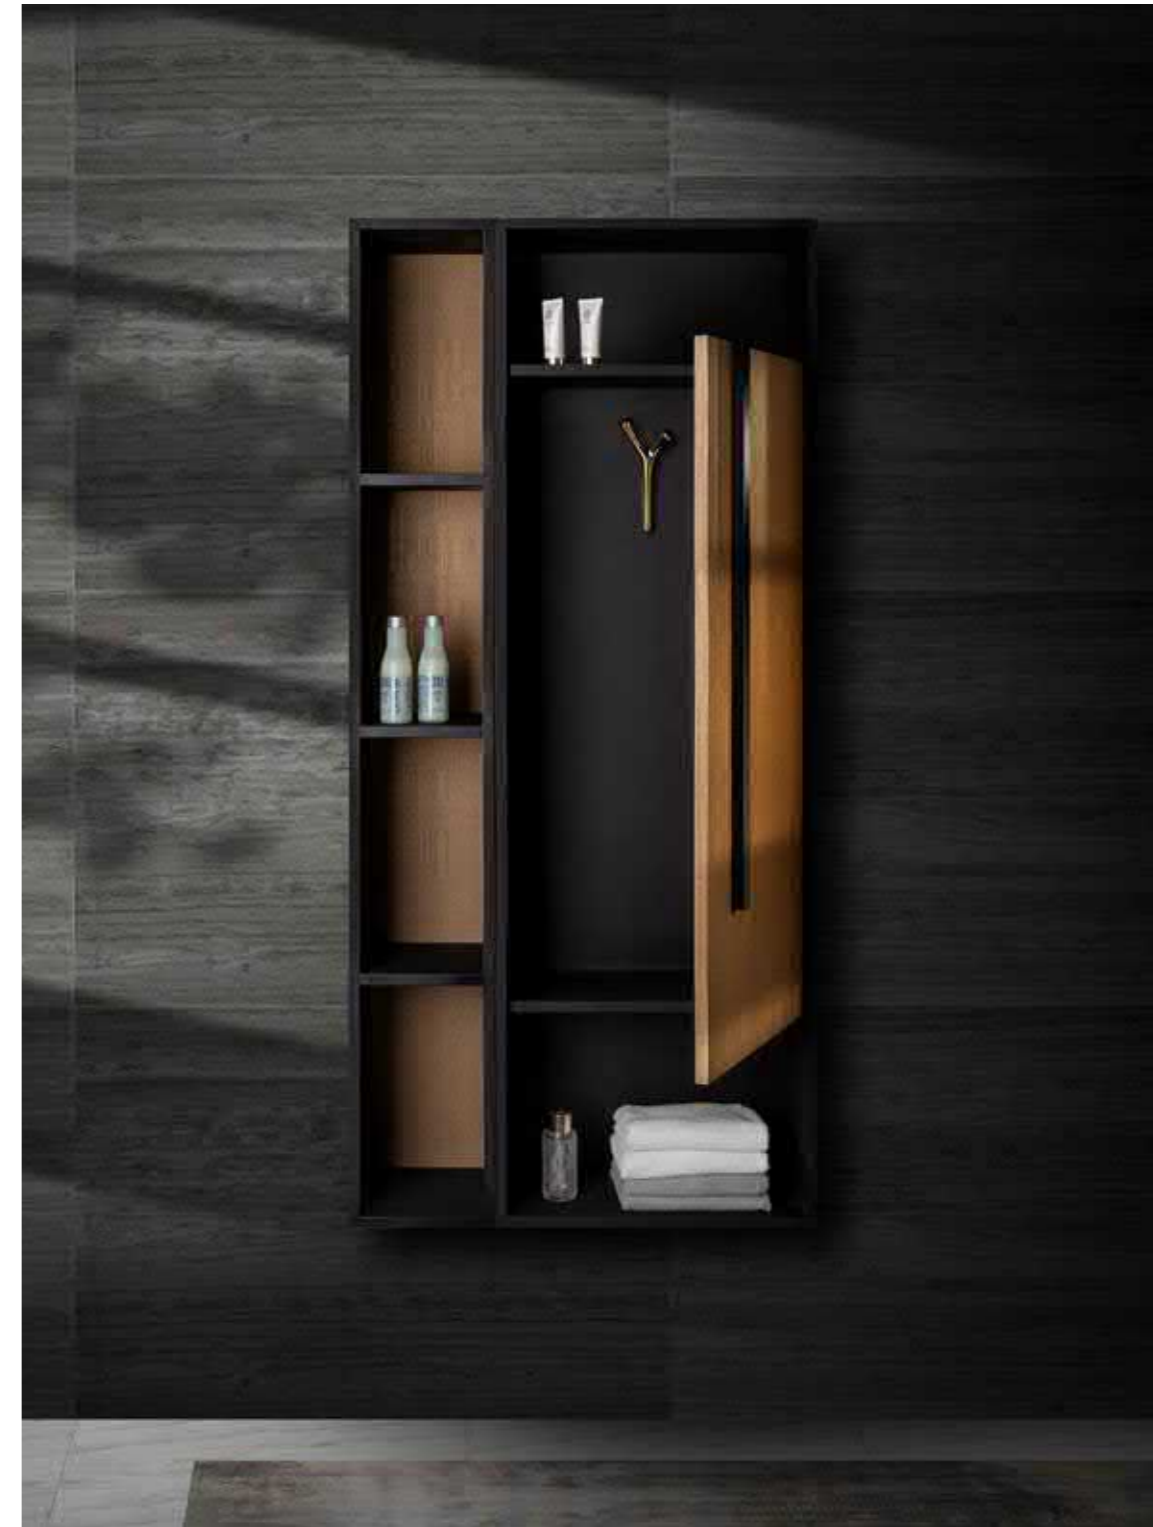

Mirror: 980x700 mm

 Rozetti

KZ801

Main Cabinet: 800x490x500 mm
Side Cabinet: 1350x280x300 mm
Mirror: 980x700 mm

A802

Main Cabinet: 800x480x500 mm
Side Cabinet: 1200x280x180 mm
Mirror: 780x750 mm

O900-B

Main Cabinet: 900x490x870 mm
Side Cabinet: 1530x350x300 mm
Mirror: 850x900 mm

O600-D

Main Cabinet: 850x500x450 mm (Single)
Main Cabinet: 1950x500x450 mm (Double)
Side Cabinet: 1400x650x250 mm
Mirror: 800x600 mm

The secret to permanent
beauty meets the eyes that for
perfection. Be ready to discover
designs that complement
glittering and spectacular lives!