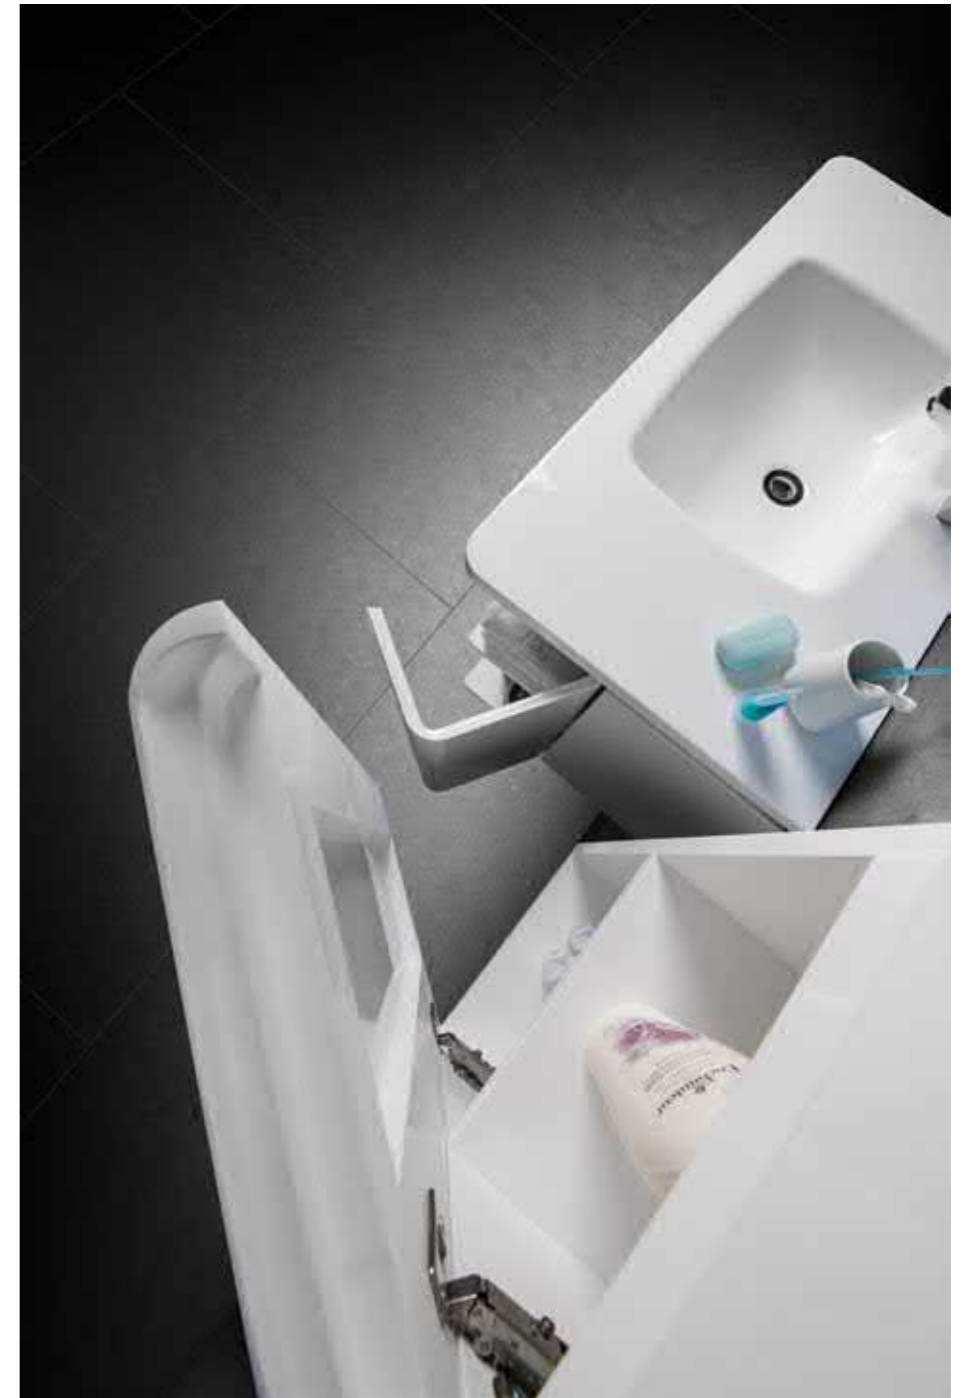

ST600

Main Cabinet: 600x460x500 mm
Side Cabinet: 900x280x180 mm
Mirror: 580x750 mm

KZ450

Main Cabinet: 450x320x500 mm
Mirror: 730x430x90 mm

ST900

Main Cabinet: 900x460x500 mm
Side Cabinet: 1200x300x180 mm
Mirror: 900x750 mm

KZ901

Main Cabinet: 900x480x500 mm
Side Cabinet: 1200x280x180 mm
Mirror: 900x700 mm

It is a novel and unique integration, combining the sense of design with uniqueness and innovation. It let everything immerse into a harmonious atmosphere. Sticking to the idea of simplicity, it has gentle lines.