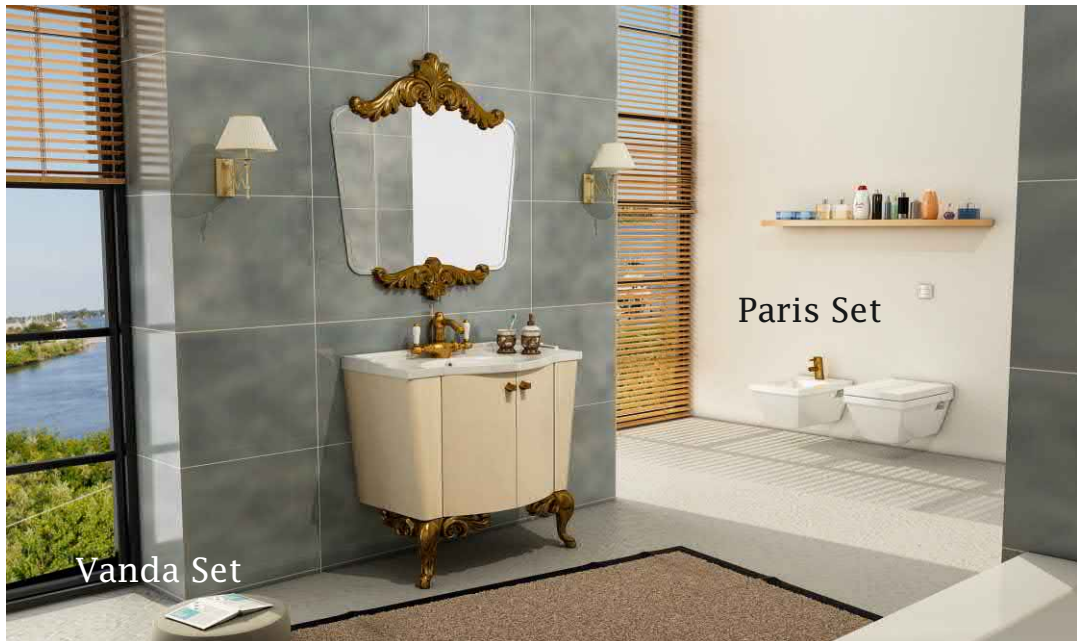

Lucia 2 Set
Bathroom cabinet wall hang
LUC 2-5-16

View Detail
Soft Closing Furniture Door | Towel Hanger

View Detail
Soft Closing Furniture Door | Towel Hanger

VERTA
HOME DECORATION COLLECTION

Dimensions: Mirror: 50 x 60 x 13.2 cm
Side Cabinet: 21 x 12 x 60 cm
Wash Basin: 61.5 x 41 x 11.5 cm
Cabinet: 70 x 44 x 40 cm

Aspen Set
Bathroom cabinet wall hang
ASP-W-15

View Detail
Soft Closing Furniture Door

View Detail
Towel hanger

VERTA
HOME DECORATION COLLECTION

Dimensions: Mirror: 50 x 60 x 13.2 cm
Side Cabinet: 22.3 x 12.5 x 60 cm
Wash Basin: 61 x 35 x 15.5 cm
Cabinet: 56.2 x 41 x 33 cm

Vanda Set

Paris Set

Venice Set

Venus Set

VERTA
HOME DECORATION COLLECTION

Dimensions: Mirror: 80 x 55 x 3.6 cm
Wash Basin: 42 x 42 x 15 cm
Cabinet: 90 x 51.2 x 71.6 cm

Angel Set

VERTA
HOME DECORATION COLLECTION

VERTA
HOME DECORATION COLLECTION

Dimensions: Mirror: 80 x 50 x 3.6 cm
Wash Basin: 59 x 37 x 12 cm
Cabinet: 77 x 39 x 39 cm

Havana Set
 Bathroom cabinet wall hung
 HVN-W17

View Detail
 Shiny Shelf | Mirror with Hidden Light