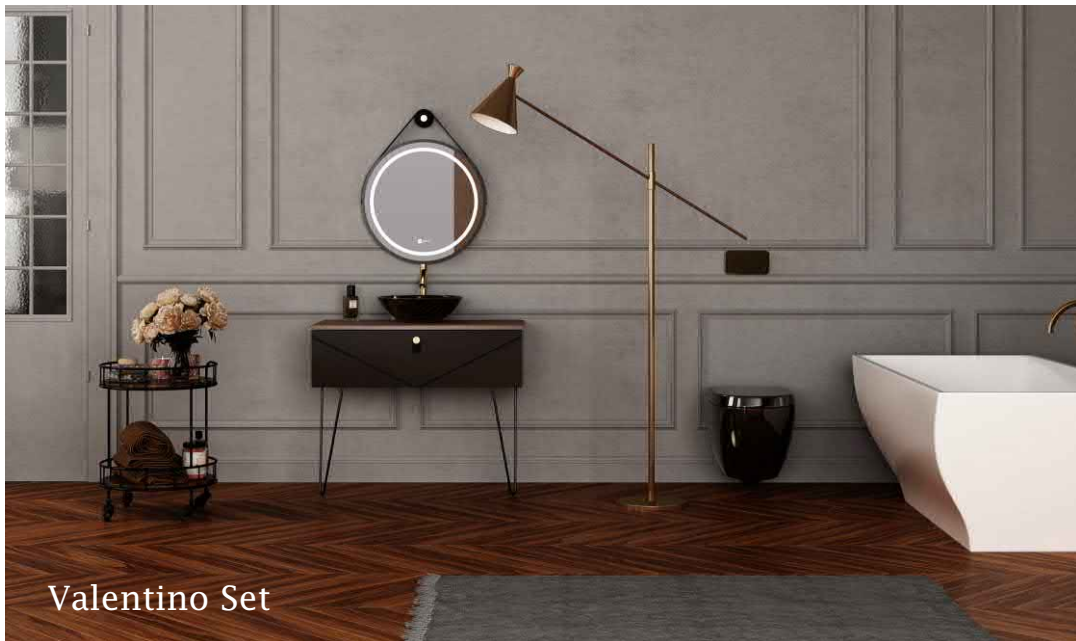

Vector Set

VERTA
HOME DECORATION COLLECTION

Dimensions: Mirror: 50 x 60 x 13.2 cm
Side Cabinet: 22.3 x 12.5 x 60 cm
Wash Basin: 62 x 46.5 x 19.5 cm
Cabinet: 61.2 x 42 x 42 cm

Romano Set

VERTA
HOME DECORATION COLLECTION

Dimensions: Mirror: 69 x 60 x 11 cm
Wash Basin: 50 x 40 x 12.5 cm
Cabinet: 78 x 41 x 36 cm

Zinnia Set

VERTA
HOME DECORATION COLLECTION

Dimensions: Mirror: 80 x 67 x 3.6 cm
Wash Basin: 68 x 40 x 18 cm
Cabinet: 95 x 42 x 42 cm

Parsis Set

VERTA
HOME DECORATION COLLECTION

Dimensions: Mirror: 80 x 50 x 3.6 cm
Wash Basin: 88 x 47 x 15 cm
Cabinet: 86.4 x 44 x 82 cm

Valentino Set

VERTA
HOME DECORATION COLLECTION

Dimensions: Mirror: 56 x 4 cm
Wash Basin: 38 x 14 cm
Cabinet: 91 x 40 x 73 cm

Francis Set

VERTA
HOME DECORATION COLLECTION

Dimensions: Mirror: 69 x 106 x 2.4 cm
Wash Basin: 89 x 48.5 x 16 cm
Cabinet: 89 x 48 x 38 cm

www.parsital.com