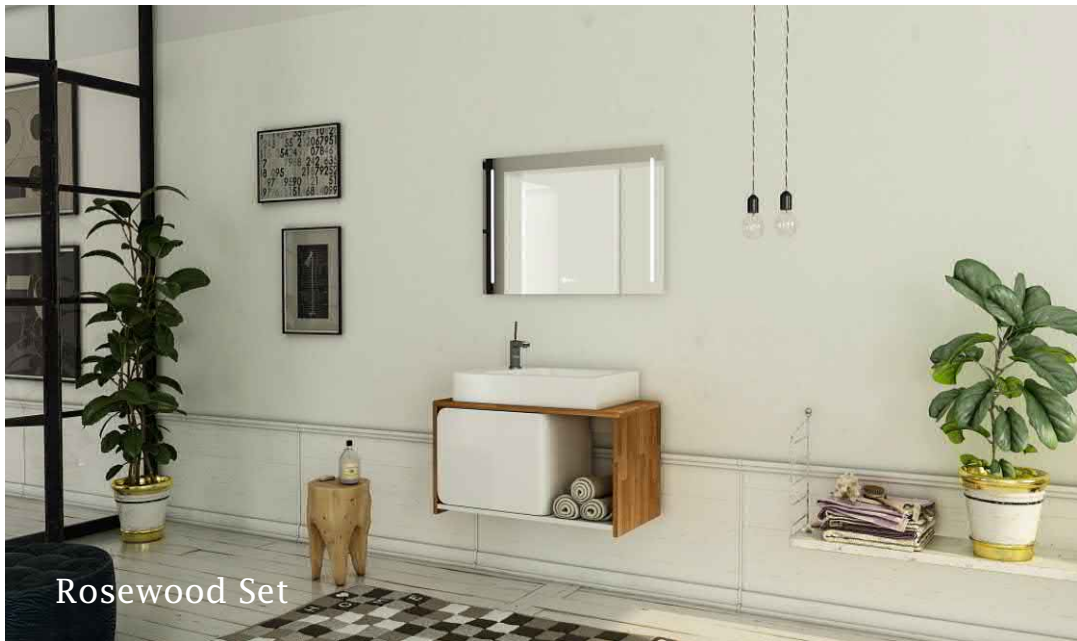

Aspen Set
Bathroom cabinet wall hang
ASP-W-15

View Detail
Soft Closing Furniture Door

View Detail
Towel hanger

VERTA
HOME DECORATION COLLECTION

Dimensions: Mirror: 50 x 60 x 13.2 cm
Side Cabinet: 22.3 x 12.5 x 60 cm
Wash Basin: 61 x 35 x 15.5 cm
Cabinet: 56.2 x 41 x 33 cm

Vanda Set

Paris Set

Venice Set

Venus Set

VERTA
HOME DECORATION COLLECTION

Dimensions: Mirror: 80 x 55 x 3.6 cm
Wash Basin: 42 x 42 x 15 cm
Cabinet: 90 x 51.2 x 71.6 cm

Angel Set

VERTA
HOME DECORATION COLLECTION

Dimensions: Mirror: 70 x 5 x 13 cm
Wash Basin: 42 x 42 x 15 cm
Cabinet: 105 x 54 x 70 cm

Salvia Set

View Detail
Soft Closing Furniture Door

View Detail
Soft Closing Furniture Door | Wooden Style

Rosewood Set

VERTA
HOME DECORATION COLLECTION

Dimensions: Mirror: 80 x 50 x 3.6 cm
Wash Basin: 59 x 37 x 12 cm
Cabinet: 77 x 39 x 39 cm

Havana Set
 Bathroom cabinet wall hung
 HVN-W17

View Detail
 Shiny Shelf | Mirror with Hidden Light