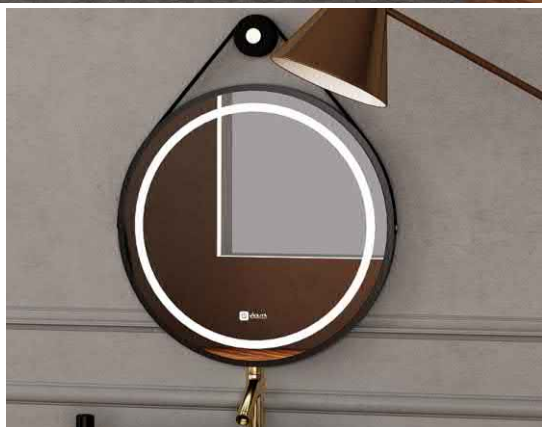

Dimensions: Mirror: 69 x 60 x 11 cm
Wash Basin: 50 x 40 x 12.5 cm
Cabinet: 78 x 41 x 36 cm

Zinnia Set

VERTA
HOME DECORATION COLLECTION

Dimensions: Mirror: 80 x 67 x 3.6 cm
Wash Basin: 68 x 40 x 18 cm
Cabinet: 95 x 42 x 42 cm

Parsis Set

VERTA
HOME DECORATION COLLECTION

Dimensions: Mirror: 80 x 50 x 3.6 cm
Wash Basin: 88 x 47 x 15 cm
Cabinet: 86.4 x 44 x 82 cm

Valentino Set

VERTA
HOME DECORATION COLLECTION

Dimensions: Mirror: 56 x 4 cm
Wash Basin: 38 x 14 cm
Cabinet: 91 x 40 x 73 cm

Francis Set

VERTA
HOME DECORATION COLLECTION

Dimensions: Mirror: 69 x 106 x 2.4 cm
Wash Basin: 89 x 48.5 x 16 cm
Cabinet: 89 x 48 x 38 cm

www.parsital.com