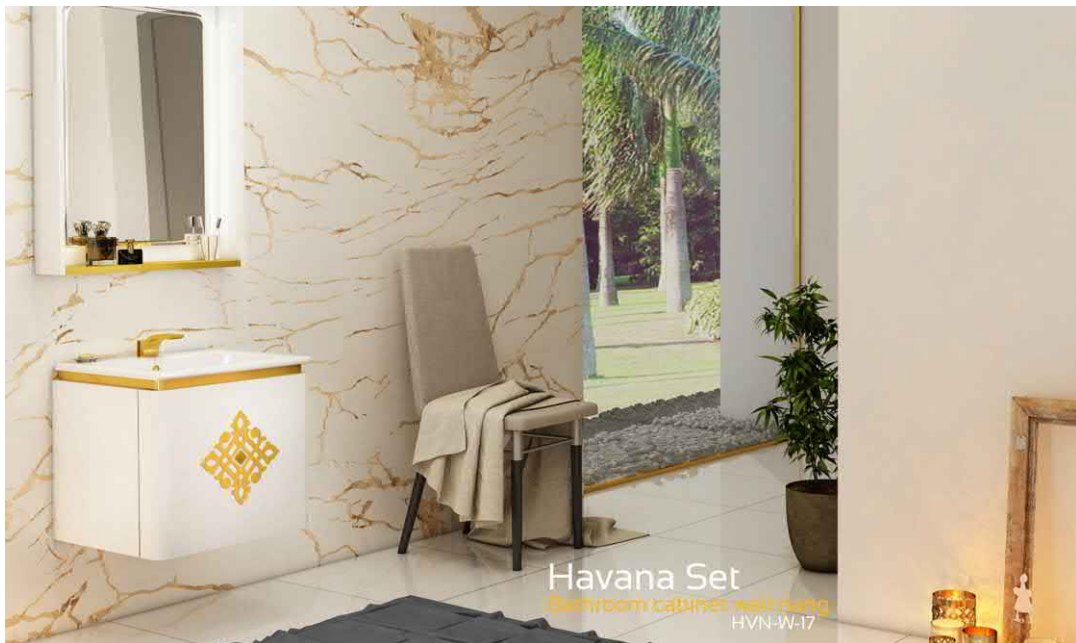

Aspen Set
Bathroom cabinet wall hang
ASP-W-15

View Detail
Soft Closing Furniture Door

View Detail
Towel hanger

VERTA
HOME DECORATION COLLECTION

Dimensions: Mirror: 50 x 60 x 13.2 cm
Side Cabinet: 22.3 x 12.5 x 60 cm
Wash Basin: 61 x 35 x 15.5 cm
Cabinet: 56.2 x 41 x 33 cm

Vanda Set

Paris Set

Venice Set

Venus Set

VERTA
HOME DECORATION COLLECTION

Dimensions: Mirror: 80 x 55 x 3.6 cm
Wash Basin: 42 x 42 x 15 cm
Cabinet: 90 x 51.2 x 71.6 cm

Angel Set

VERTA
HOME DECORATION COLLECTION

Dimensions: Mirror: 70 x 5 x 13 cm
Wash Basin: 42 x 42 x 15 cm
Cabinet: 105 x 54 x 70 cm

Salvia Set

View Detail
Soft Closing Furniture Door

View Detail
Soft Closing Furniture Door | Wooden Style

Rosewood Set

VERTA
HOME DECORATION COLLECTION

Dimensions: Mirror: 80 x 50 x 3.6 cm
Wash Basin: 59 x 37 x 12 cm
Cabinet: 77 x 39 x 39 cm

Havana Set
 Bathroom cabinet wall hung
 HVN-W17

View Detail
 Shiny Shelf | Mirror with Hidden Light