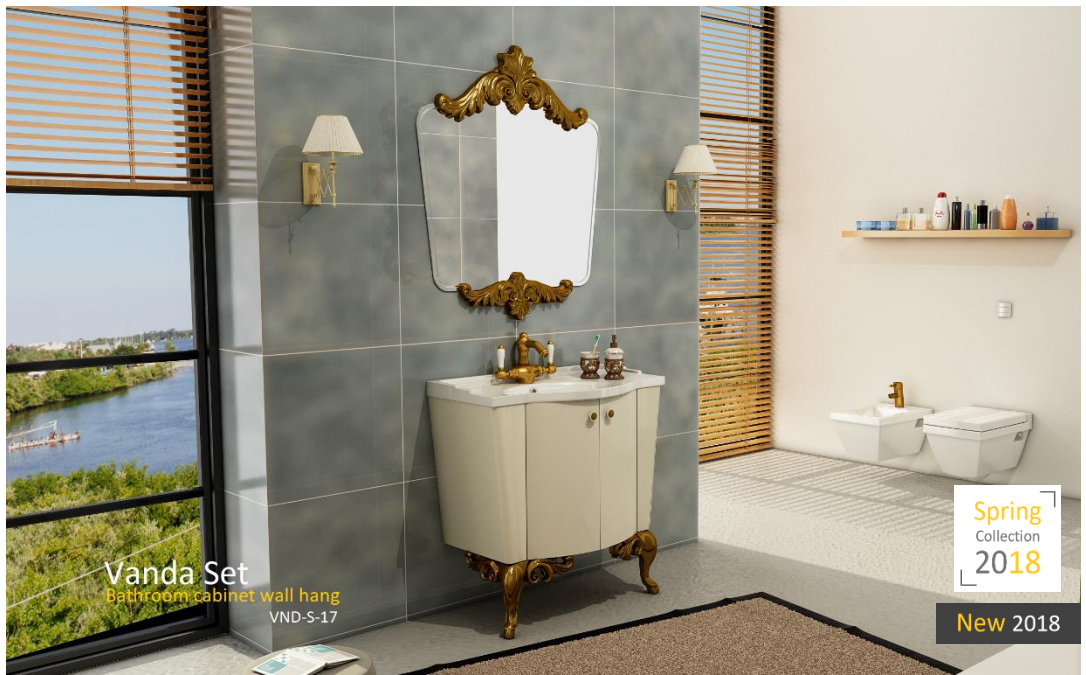

Dimensions:

Mirror: 80 x 50 x 12.5 cm

Wash Basin: 48 x 37.5 x 13 cm

Cabinet: 45.5 x 34.5 x 50 cm

vertacab.com
VERTA
HOME DECORATION COLLECTION

White
Matte

Dark
Grey
Matte

Spring
Collection
2018

New 2018

Angel Set

white cabinet wall hang

ANG-S-17

Dimensions:

Mirror: 70 x 5 x 130 cm

Wash Basin: 42 x 42 x 15 cm

Cabinet: 105 x 54 x 70 cm

vertacab.com
VERTA
HOME DECORATION COLLECTION

White
Matte

Light
Sand
Matte

Vanda Set
Bathroom cabinet wall hang
VND-S-17

Spring
Collection
2018

New 2018

Dimensions:

Mirror: 81.6 x 3.2 x 96 cm

Wash Basin: 82.5 x 49 x 23 cm

Cabinet: 81 x 47 x 80 cm

vertacab.com
VERTA
HOME DECORATION COLLECTION

White
Matte

Light
Sand
Matte

Spring
Collection
2018

New 2018

Venice Set
Bathroom cabinet wall hang
VIC-S-17