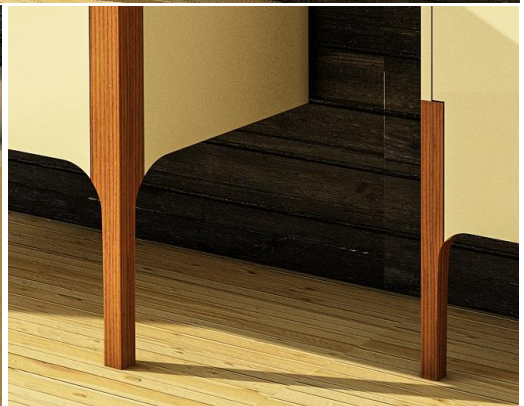

Spring
Collection
2018

New 2018

Liuna65-2 Set
bathroom cabinet with wash
basin

Dimensions:

Mirror: 65 x 77 x 2 cm

Side Cabinet: 30 x 27 x 125 cm

Wash Basin: 65 x 46 x 16 cm

Cabinet: 70 x 46 x 76.6 cm

vertacab.com
VERTA
HOME DECORATION COLLECTION

White
Matte

Light
Sand
Matte