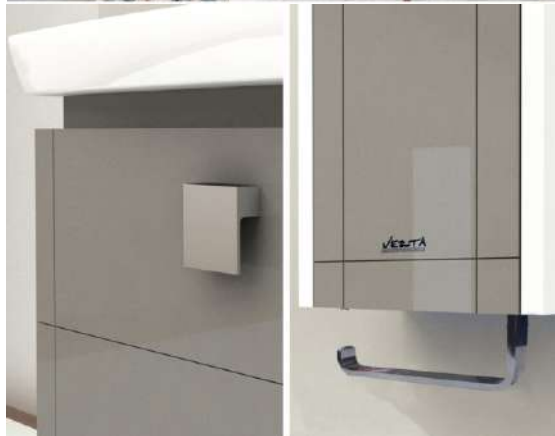

مشخصات مواد و متعلقات

- ♦ ورق پی وی سی با دانسیته بالا، ضد آب و با سطوح متراکم
- ♦ اتصالات تمام البت جهت سهولت در تمویض قطعات آسیب دیده
- ♦ رنگ آمیزی پلیمری در اتاق ایزوله با فیلتراسیون ذرات زیر ۵ میکرون
- ♦ باکس و آینه با روش نصب آسان و دارای لایه مقاوم در برابر رطوبت
- ♦ سنگ سرامیکی درجه یک

Model: Aspen

White
Matte

Light
Sand
Matte

Light
Gray
Matte