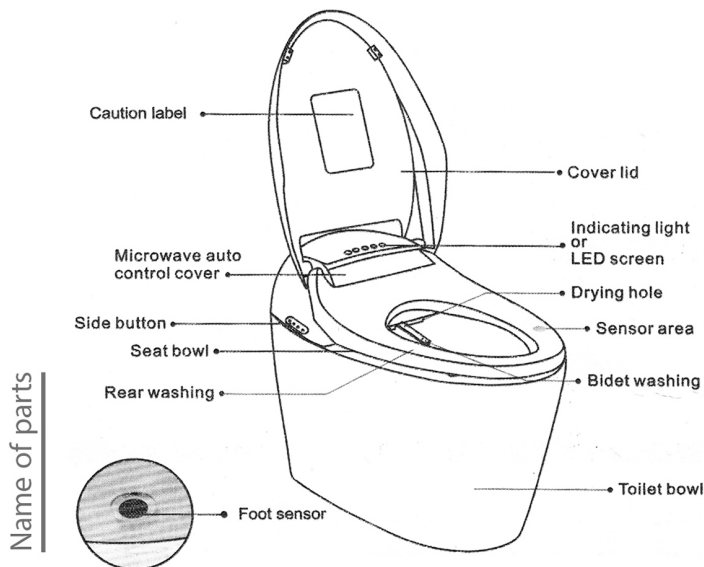

Specification

Name		Smart Toilet			
Voltage		AC220V 50/60Hz			
Heating Tank		0.3 L			
Inlet Water Temp.		1°C~30°C			
Inlet Water Pressure		0.15~0.75 Mpa			
Water Temp.		Adjustable Range: 30°C~40°C			
Washing Device	Water Output	Rear Bidet	0.35~1.2 L/min (0.2MPa)		
	Position	Rear Bidet		50~90 mm	
	Power Rate	1600w			
Safety Device	Flow sensor, Temp sensor, Temp Switch, Temp Fuse				
Rated power		1430w (Inlet Temp 15°C±2°C, 0.2MPa)			
Speed		≥4m/s			
Temp.		4 Levels (home temp~55°C)			
Drying Power		250w			
Safety Device		Double metal sheet switch& Temp fuse			
Surface Temp.		4 Levels (home temp~40 C)			
Heating Power		45w			
Safety Device		Temp controller & Temp fuse			
Structure		Soft close			
Safety Device		Leakage protection & Seating sensor			
Length of wire		1.5m