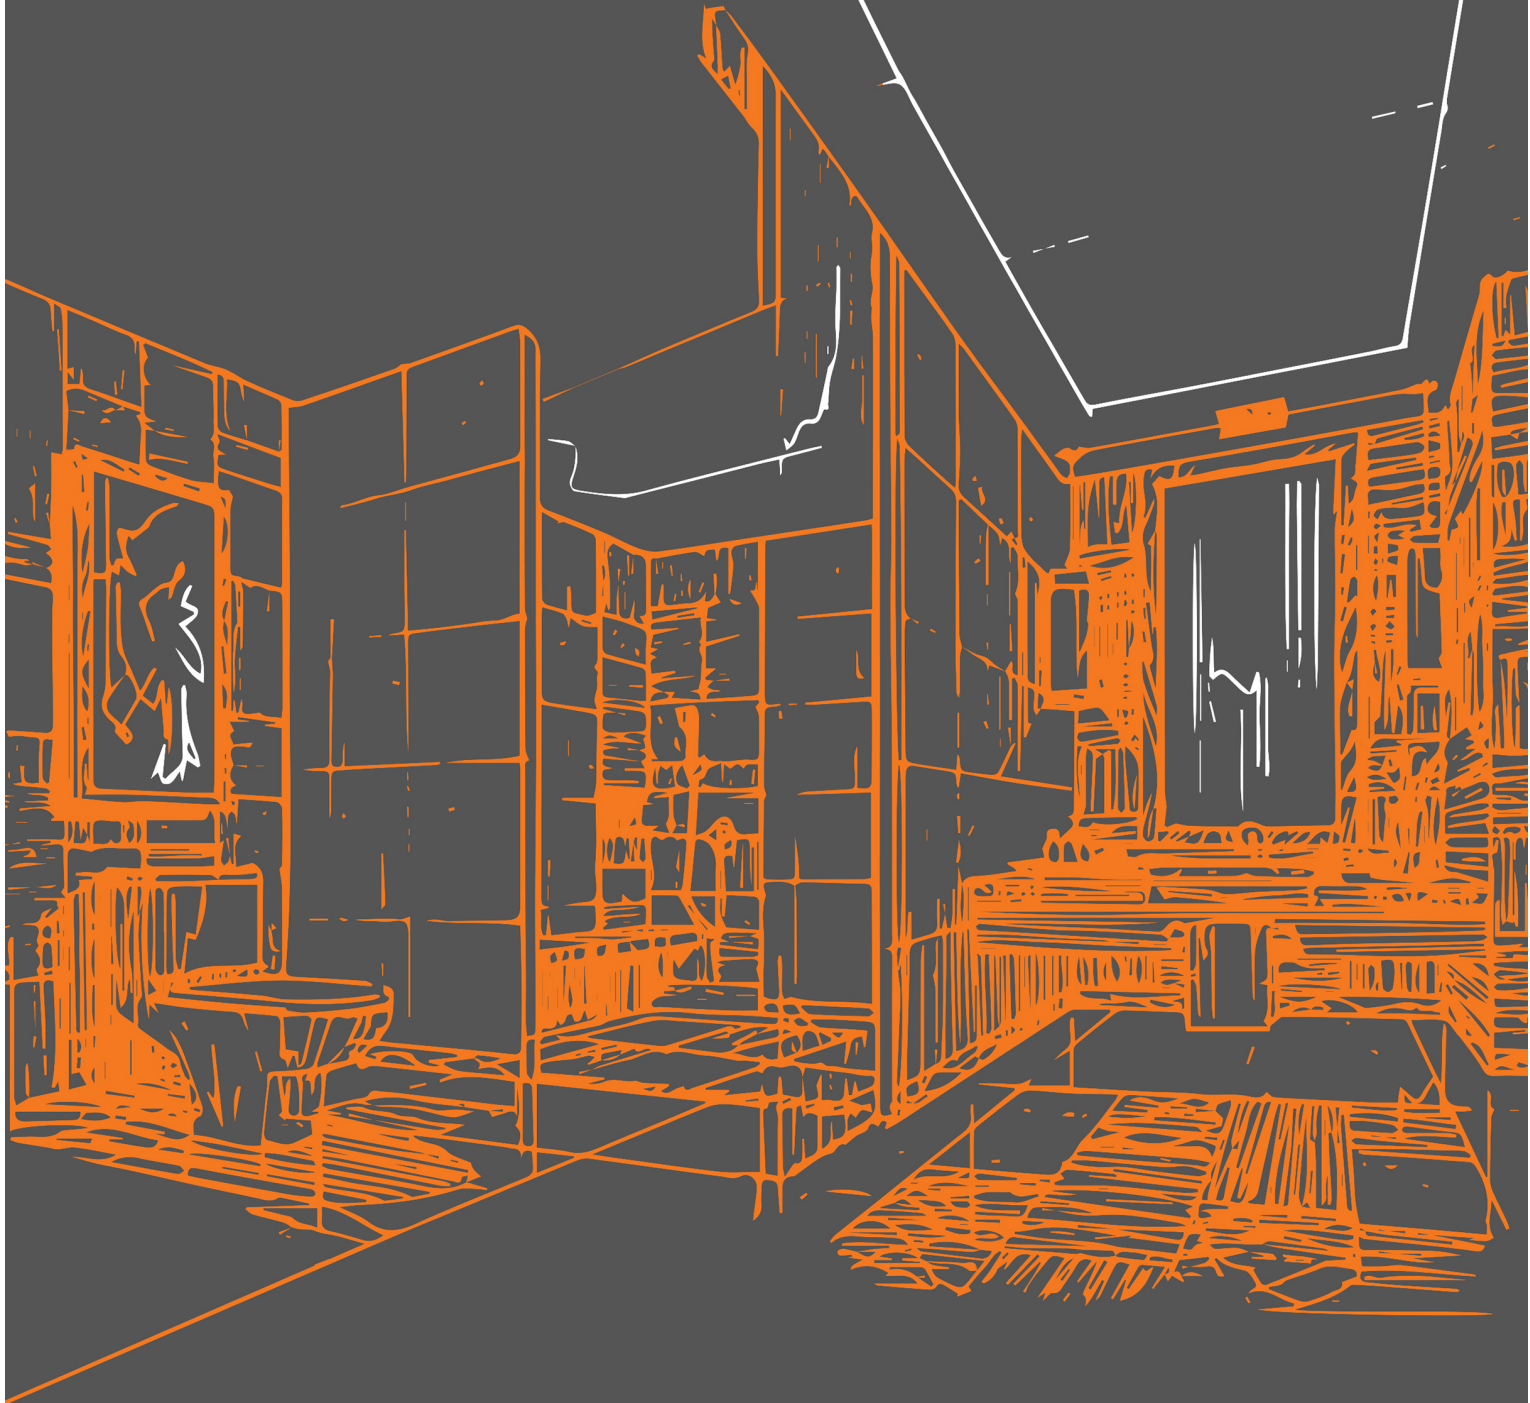

VERTA

HOME DECORATION COLLECTION

GOOD DESIGN
IS GOOD BUSINESS