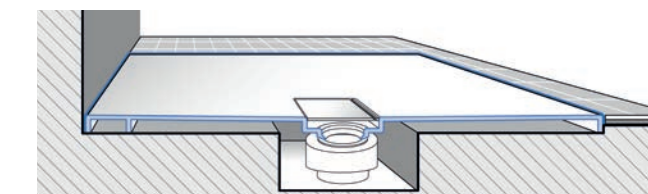

* only suitable for flush-fit installation

Five attractive colours to meet every taste, harmoniously matched to the colours of the Villeroy & Boch tiles. Highest anti-slip class C for maximum safety.

SHOWER TRAY COLOURS AND OUTLET COVER COLOURS*

FLUSH-FIT INSTALLATION

INSTALLATION ON TILES

INSTALLATION ON A BASE

1 - SQUARO INFINITY shower tray
BERNINA tiles

SQUARO SUPERFLAT

Shower trays

Low installation height for the highest requirements. The Squaro Superflat is not only ultra-flat, but also a real highlight in terms of design and comfort. Squaro Colorline colours offer even greater scope for individual bathroom design. Particularly effective outlet for up to 50 l water per minute. Made to last thanks to high quality Quaryl®.