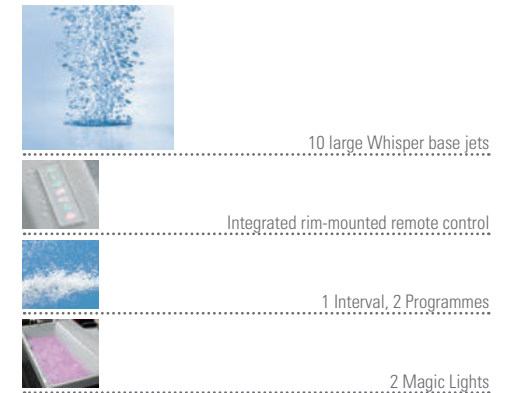

FEATURES

2 · SQUARO Quarryl® bath with AirPool Comfort system