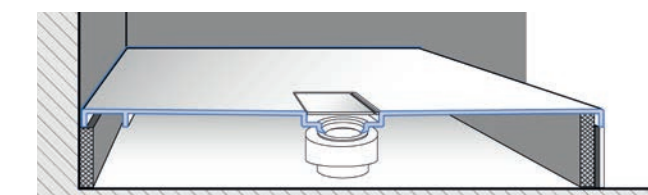

41 Edelweiss 1S Anthracite 2S Crème 3S Grey 4S Brown

* The outlet cover colours exactly match the shower tray colours.

Easy and safe installation

Three different installation methods: Whatever the size, each shower tray can be fitted flush, which is perfect for barrier-free entry. The two surface-mounted variants are possible for selected models.

FLUSH-FIT INSTALLATION

INSTALLATION ON TILES

INSTALLATION ON A BASE

1 - SQUARO INFINITY shower tray
BERNINA tiles

SQUARO SUPERFLAT

Shower trays

Low installation height for the highest requirements. The Squaro Superflat is not only ultra-flat, but also a real highlight in terms of design and comfort. Squaro Colorline colours offer even greater scope for individual bathroom design. Particularly effective outlet for up to 50 l water per minute. Made to last thanks to high quality Quaryl®.