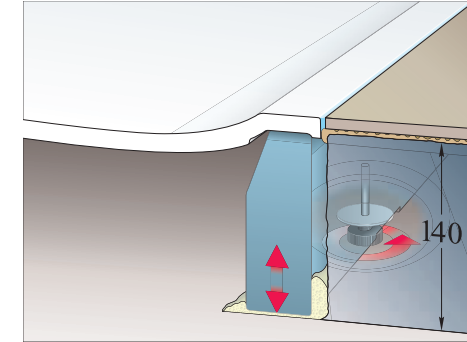

MODELS AND DIMENSIONS	LENGTH	WIDTH	HEIGHT
  RECTANGULAR	900 mm	800 mm	17 mm
	1000 mm	800 mm	17 mm
	1200 mm	800 mm	17 mm
	1200 mm	900 mm	17 mm
	1400 mm	900 mm	17 mm
	1500 mm	1000 mm	17 mm
	1600 mm	900 mm	17 mm
	1800 mm	900 mm	17 mm
  SQUARE	900 mm	900 mm	17 mm
	1000 mm	1000 mm	17 mm