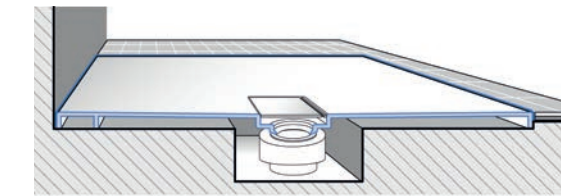

The ViPrint models are available in 18 sizes and only suitable for flush-fit installation.

VIPRINT DÉCORS*

A1 Lodge
Beige-Effect

A2 X-Plane
Crème-Effect

A3 X-Plane
Anthracite-Effect

*For technical reasons relating to the production process, minor differences in colour apply between ViPrint and tile décors.

Easy and safe installation

Three different installation methods: Whatever the size, each shower tray can be fitted flush, which is perfect for barrier-free entry. The two surface-mounted variants are possible for selected models. The ViPrint models are only suitable for flush-fit installation.