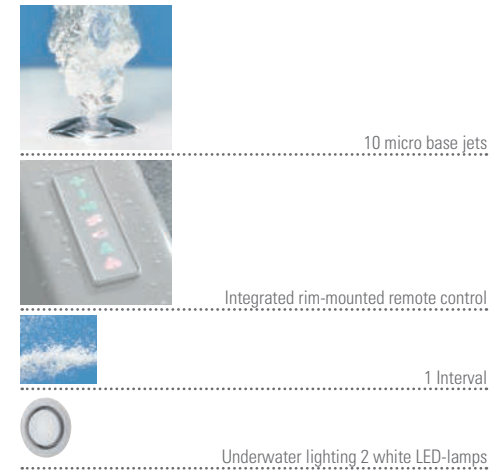

AIRPOOL ENTRY-LEVEL

Relaxing bathing pleasure

The AirPool Entry-level is the optimum model for everyone wanting greater relaxation in their own bathroom. Its stimulating air massage energises the body and effectively releases tight muscles. It offers uncomplicated relaxation in reliable Villeroy & Boch quality at outstanding value for money.

Relaxing comfort

With their dynamic air bubbles, ten jets arranged in an even pattern on the base of the bath offer an invigorating and stimulating massage at all the important contact points. The heat generated by the air system is transferred to the water in the bath.

Efficient massage effect

The standard equipment in our AirPools includes intermittent massage – the pleasant sensory stimulation ensures long-lasting massage enjoyment and an intense bathing experience.

Atmospheric lighting

The energy-saving LED underwater lighting in clear, white light creates a pleasant, feel-good atmosphere.

FEATURES

AIRPOOL COMFORT

Tingling and as quiet as a whisper

The tiny tingling champagne-like bubbles in the AirPool Comfort have a stimulating effect rather like a gentle peel. At the same time, the extremely quiet Whisper jets encourage calm and relaxation for an all-round feel-good atmosphere. In the Quarryl® models, the jets are flush-mounted ensuring a discreet appearance and perfect aesthetics. Compared to the AirPool Entry-level, the AirPool Comfort offers the following features:

Perfect comfort

Thanks to their flat design and pleasantly shaped surface, the 10 Whisper jets do not get in the way.

Champagne effect

Tiny air bubbles surge from the pores in the jets – a gentle peel for the skin.

The joy of peace and quiet