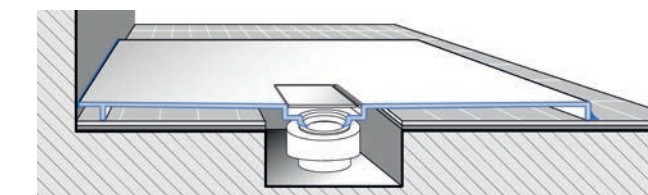

41 Edelweiss 1S Anthracite 2S Crème 3S Grey 4S Brown

* The outlet cover colours exactly match the shower tray colours.

Easy and safe installation

Three different installation methods: Whatever the size, each shower tray can be fitted flush, which is perfect for barrier-free entry. The two surface-mounted variants are possible for selected models.

FLUSH-FIT INSTALLATION

INSTALLATION ON TILES

INSTALLATION ON A BASE

1 - SQUARO INFINITY shower tray
BERNINA tiles

SQUARO SUPERFLAT

Shower trays

Low installation height for the highest requirements. The Squaro Superflat is not only ultra-flat, but also a real highlight in terms of design and comfort. Squaro Colorline colours offer even greater scope for individual bathroom design. Particularly effective outlet for up to 50 l water per minute. Made to last thanks to high quality Quaryl®.