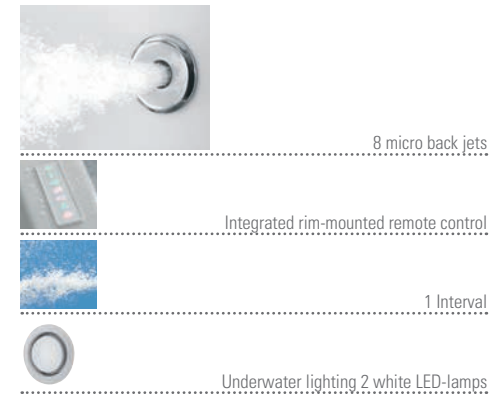

HYDROPOOL ENTRY-LEVEL

Relaxation for your back

With the HydroPool Entry-level, you can give your back a treat whenever you want – and at good value for money. The ergonomically arranged jets massage the upper and lower back, as well as the shoulders, ensuring a feeling of complete relaxation.

Integral back massage

Thanks to eight ergonomically aligned back jets you can enjoy a soothing back massage.

Efficient massage effect

The standard equipment in our HydroPools includes intermittent massage – the pleasant sensory stimulation ensures long-lasting massage enjoyment and an intense bathing experience.

Atmospheric lighting

The energy-saving LED underwater lighting in clear, white light creates a pleasant, feel-good atmosphere.

FEATURES

HYDROPOOL COMFORT

Pampered from head to toe

Thanks to its beneficial back and side massage, the HydroPool Comfort is the ideal place to unwind. A total of 18 jets stimulate the whole body, from the shoulders to the feet. In the Quarryl® version, these jets are flush-mounted, so they not only feel good but look great, too. Thanks to the uniquely quiet Whisper technology, you can enjoy your bath in total tranquillity. Compared to the HydroPool Entry-level, the HydroPool Comfort offers the following features:

Gentle regeneration

The mix of water and air bubbles from the eight Whisper side jets stimulates the muscles, the local metabolism and the skin cleansing process.

Targeted massage

The side jets are manually adjustable and closable and can be rotated by almost 360° – for an absolutely individual massage tailored exactly to personal preferences and requirements.

Ultimate comfort

Two additional foot jets provide a sublimely soothing foot massage.

The joy of peace and quiet