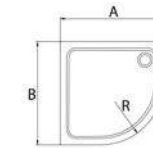

Material:

ACRYLIC

QUARYL®

CERAMIC

SHOWER TRAYS AND SHOWER ENCLOSURES

QUARTER CIRCLE

Length (A) x Width (B)	Product name	Radius (R)/ Dimensions (D)	Page	Futurion Walk-In (18)	Subway pivoting doors (21)	Subway Walk-In (21)	Frame to Frame sliding doors (15)	Frame to Frame pivoting doors (15)
900 x 900	O.novo	550	19	-	•	-	•	•
	Subway	550	22	-	•	-	•	•
	Squaro Superflat	550	34	-	•	-	•	•
900 x 900	O.novo		19	-	•	-	-	-