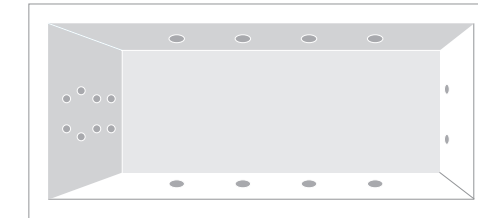

HYDROPOOL COMFORT

Pampered from head to toe