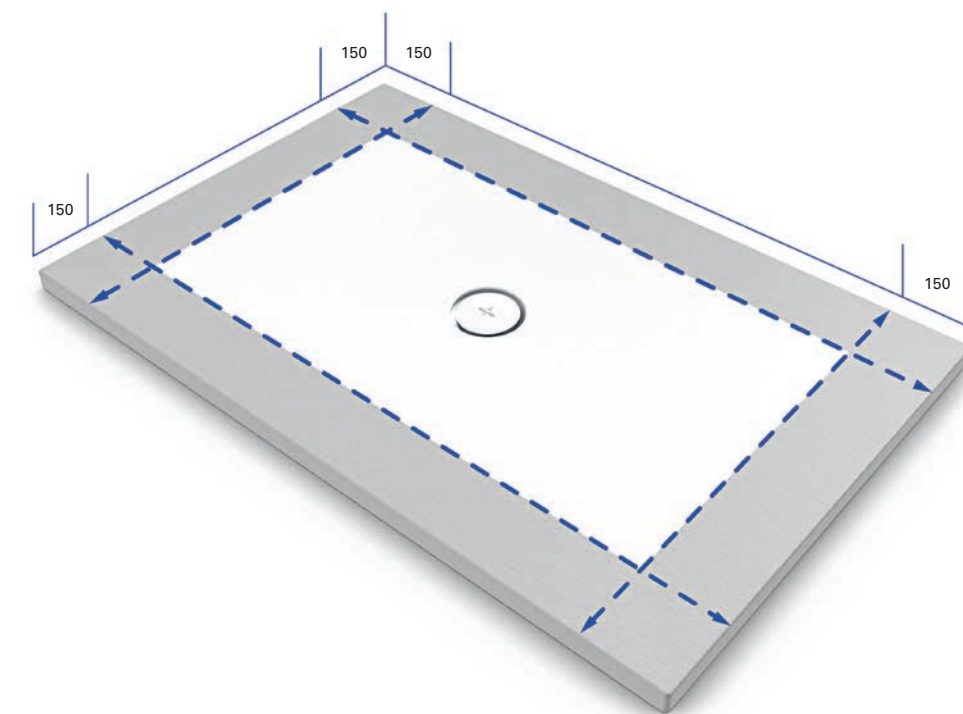

Greater design freedom

With a large number of models in 26 sizes, Subway Infinity offers individual design possibilities with special dimensions and forms. On request, each model can be precisely cut with millimetre accuracy to any size between 1600 x 1000 and 800 x 750 mm. And customised special shapes are also possible, too. The Subway Infinity shower tray ensures a precise fit and becomes an integral part of the bathroom design – even with columns, projections and unusual angles.

Shower tray colours

Available in 3 colours that perfectly match the colours of the Villeroy & Boch tiles, with anti-slip class PN18 for maximum safety.

OUTLET COVER COLOURS

For white shower trays

For coloured shower trays, choose from