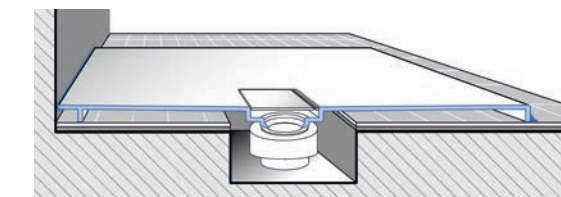

INSTALLATION ON TILES