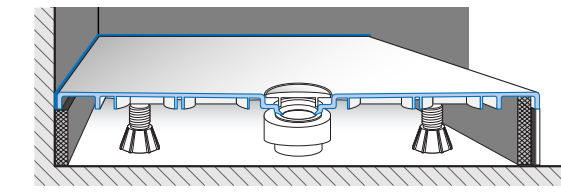

INSTALLATION ON FEET