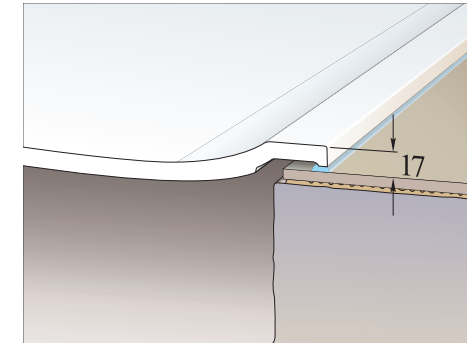

MODELS AND DIMENSIONS	LENGTH	WIDTH	HEIGHT
  RECTANGULAR	900 mm	800 mm	17 mm
	1000 mm	800 mm	17 mm
	1200 mm	800 mm	17 mm
	1200 mm	900 mm	17 mm
	1400 mm	900 mm	17 mm
	1500 mm	1000 mm	17 mm
	1600 mm	900 mm	17 mm
	1800 mm	900 mm	17 mm
  SQUARE	900 mm	900 mm	17 mm
	1000 mm	1000 mm	17 mm