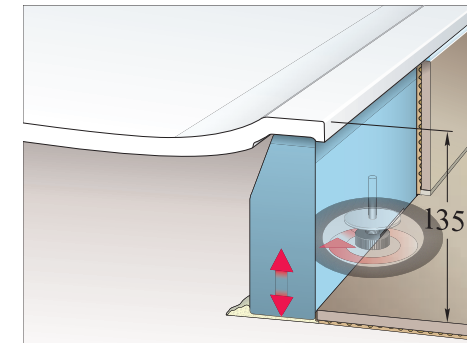

MODELS AND DIMENSIONS	LENGTH	WIDTH	HEIGHT
  RECTANGULAR	900 mm	800 mm	17 mm
	1000 mm	800 mm	17 mm
	1200 mm	800 mm	17 mm
	1200 mm	900 mm	17 mm
	1400 mm	900 mm	17 mm
	1500 mm	1000 mm	17 mm
	1600 mm	900 mm	17 mm
	1800 mm	900 mm	17 mm
  SQUARE	900 mm	900 mm	17 mm
	1000 mm	1000 mm	17 mm