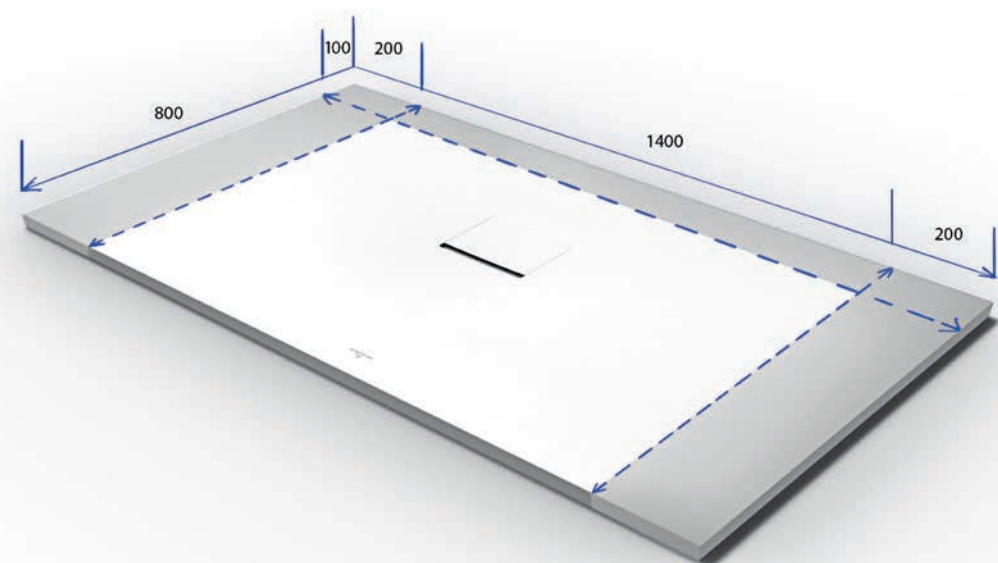

Variety down to the very last millimetre

Available in 49 sizes, Squaro Infinity offers unlimited design possibilities to meet individual comfort requirements. Special dimensions are available in every size from 1800 x 1000 to 800 x 700 mm and can be cut precisely to size with millimetre accuracy. Individual, customised special shapes are also possible.

Perfect fit

Thanks to customised special shapes, the shower tray can even be fitted around pedestals, projections and unusual angles. The pore-free surface is easy to clean and therefore particularly hygienic.

Length in mm	Width in mm				
	700	750	800	900	1000
800	●	●	●		
900	●	●	●	●	
1000	●	●	●	●	●
1100	●	●	●	●	
1200	●	●	●	●	
1300	●	●	●	●	
1400	●	●	●	●	●*
1500	●	●	●	●	●*
1600	●	●	●	●	●
1700	●	●	●	●	●
1800	●	●	●	●	●

* only suitable for flush-fit installation