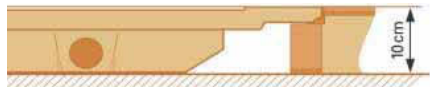

SQUARO SUPERFLAT COLOURS

villeroyboch.com/squaro