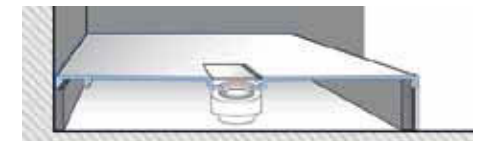

INSTALLATION ON A BASE