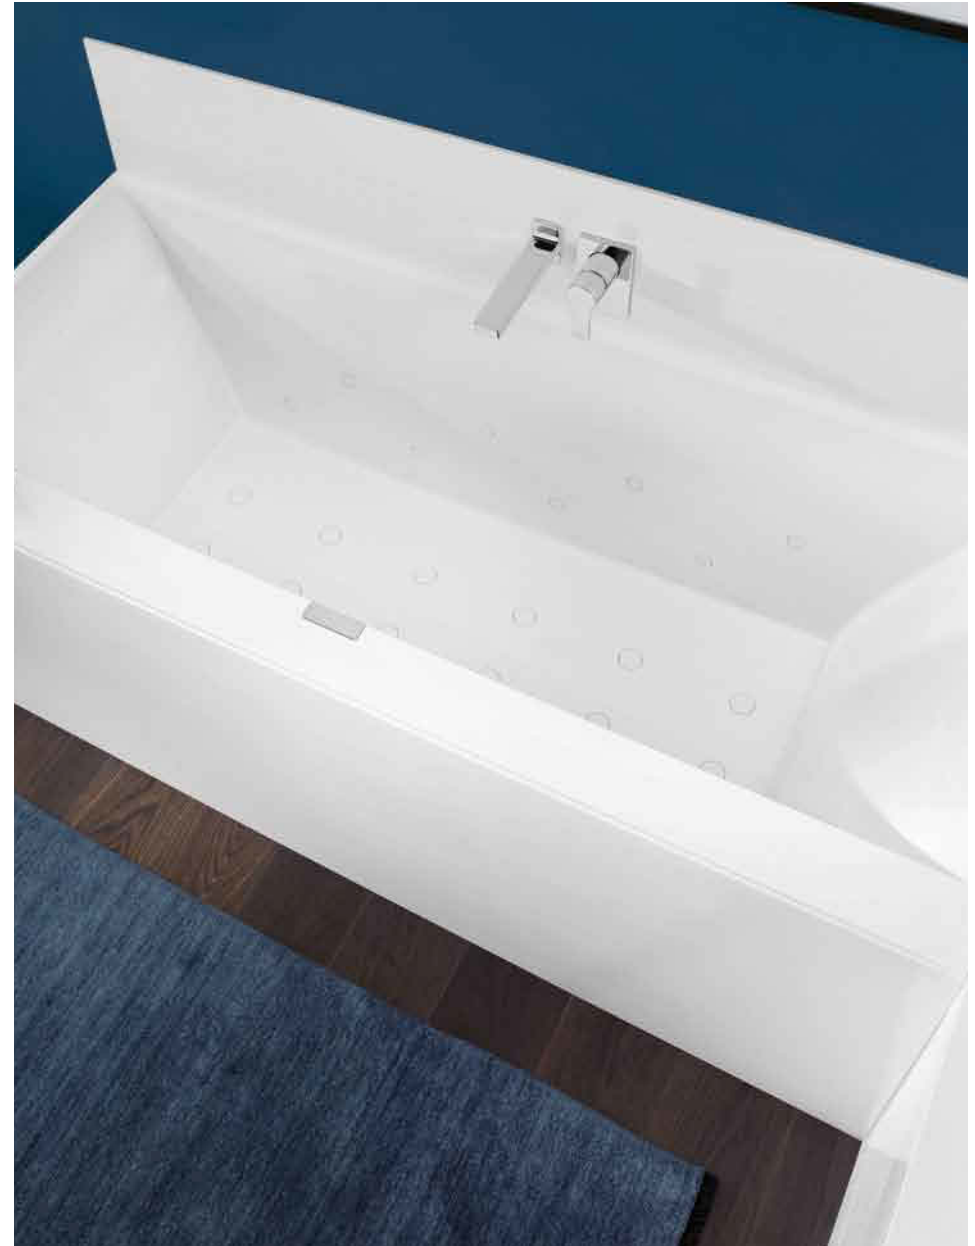

#### **Comfort**

As they are so deep, the baths are extremely comfortable, whether for sitting or reclining, and the optional headrests in black and light grey add the finishing touch to reclining comfort.

# SQUARO EDGE 12

Perfect aesthetics

Discover a new dimension to Squaro: the distinguishing features of the unique Squaro Edge 12 are its clear lines and stylish design. The slender 12 millimetre rim is a special highlight. Squaro Edge 12 combines special bathing comfort and premium aesthetics. Quaryl® Crystal, an in-house material development, is used to achieve unusual bath designs and immaculate forms.

**The highlights of Squaro Edge 12:**

- A bath rim that is just 12 mm wide
- An inside depth of just 45 cm for low water consumption and to facilitate getting in and out
- Flush-integrated outlet and overflow fitting in chrome and white, included in the scope of delivery
- Integrated water inlet available as an option
- In the commercial sizes, also available as built-in variant
- Apron available in White or Graphite Noir
- Suitable for whirlpool systems
- Interior Design Award winner 2013

# SQUARO SLIMLINE

Wellness on a daily basis.

Standard rim 100 mm

Similar to the Squaro bathtub but with a shorter rim of only 20 mm, instead of the Squaro standard 100 mm

Made of Quaryl®, the Squaro Slimline range of baths offers perfect reclining comfort together with all the advantages of this innovative material in top quality: such as the unique shape that, with its clear lines, creates a stylish design for timelessly modern bathrooms.