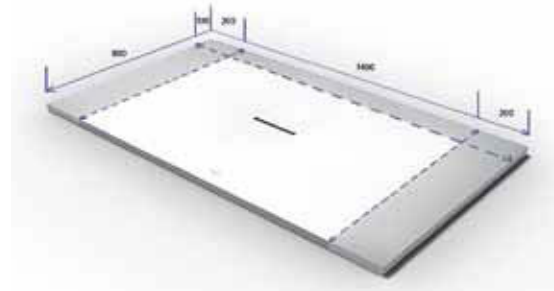

Width in mm				
		700	750	800	900	1000
Length in mm	800	•	•	•		
	900	•	•	•	•	
	1000	•	•	•	•	•
	1100	•	•	•	•	
	1200	•	•	•	•	
	1300	•	•	•	•	
	1400	•	•	•	•	•*
	1500	•	•	•	•	•*
	1600	•	•	•	•	•
	1700	•	•	•	•	•
1800	•	•	•	•	•	

* Only suitable for flush-fit installation

SHOWER TRAY COLOURS AND OUTLET COLOURS*

Five attractive colours to meet every taste, harmoniously matched to the colours of the Villeroy & Boch tiles. Highest anti-slip class C for maximum safety.