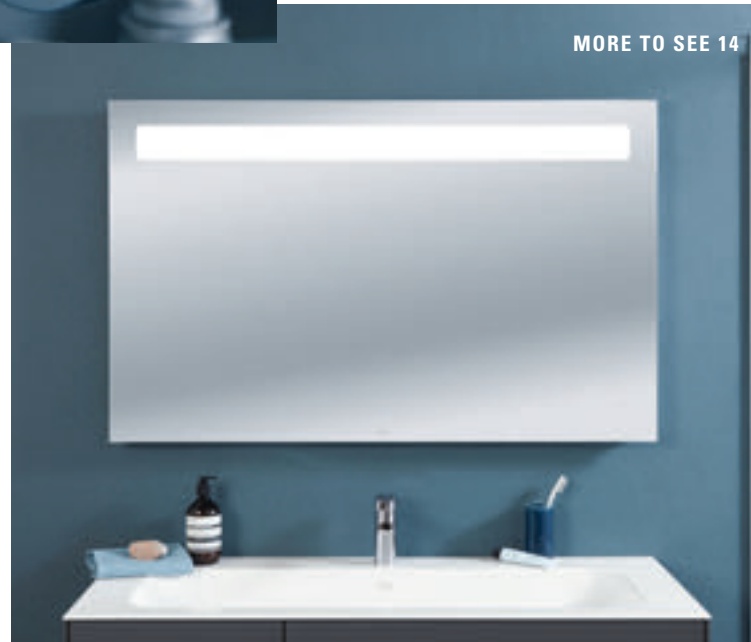

Show your eye for beauty

Be it for the bath, shower, washbasin or bidet – with matching bathroom fittings you can create individual design highlights that combine to form a perfect whole. Are you a fan of minimalist straight lines, or do you prefer classic design? Collections from Villeroy & Boch offer you a wide selection of high-quality tap fittings for your bathroom – exclusive stylistic elements that help create a luxurious atmosphere.

villeroyboch.com/bathroomtaps

*These tap fittings are only available in selected countries.

MIRRORS &
MIRROR CABINETS
Glamour for the bathroom

MY VIEW 14

STYLISH
DESIGN ELEMENTS

The spacious mirror cabinets don't just look good on the outside. A flexible amount of space and extensive range of features allow you to create an interior that is sure to impress.

*They've got
the look!*

Practical, attractive and a real eye-catcher in the bathroom: discover the mirrors and mirror cabinets from Villeroy & Boch. They are available in all kinds of designs and sizes. Really special: the integrated energy-saving LED lighting with dimmer settings and freely adjustable light colour can be adjusted at any time to suit your requirements - from bright and natural to warm and cosy. And take a look at the More To See 14 mirror with its optional sound system and the clever new My View-In mirror which is set in the wall.