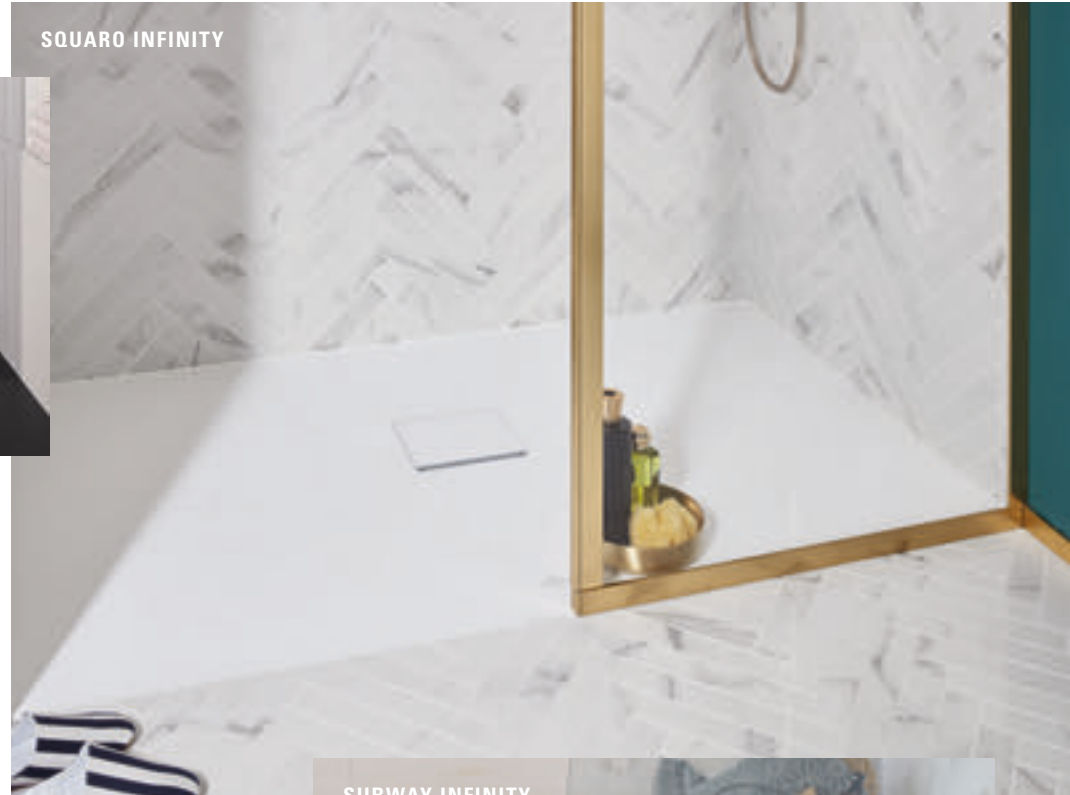

SHOWERING

Today's variety

SQUARO INFINITY

THE CHOICE IS YOURS
Whichever size, colour and form you're
looking for, Villeroy & Boch has just the
shower tray to suit your needs.

*Enjoy even greater
design freedom*