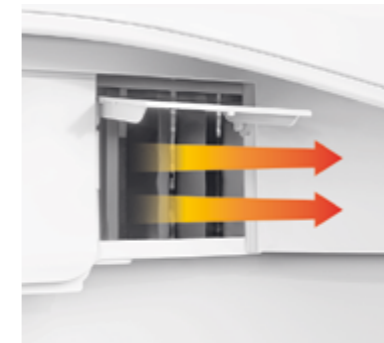

ULTIMATE COMFORT
ViClean-U+ has been designed with your comfort in mind. You no longer need to think about opening and closing the lid or seat as it is done automatically or by remote control. Individual user profiles can be saved and then recalled at the push of a button. The shower toilet will also provide you with a subtle nightlight, adjustable seat heating, automatic odour extraction as well as a warm air dryer for comfortable drying at your chosen temperature.