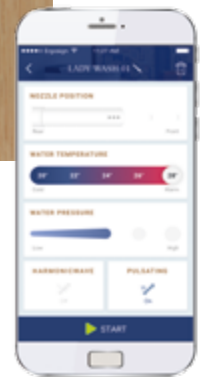

INTUITIVE OPERATION

The ViClean-I 100 has never been easier to operate and is pretty self-explanatory. Just one push of the button on the easy-to-use remote control is all you need to do to start the gentle clean. You can also save and recall your personal settings with the ViClean smartphone app.

PERFECT HYGIENE

Innovative materials and technologies keep ViClean-I 100 hygienically clean. The integrated flush shower nozzle is protected from external contamination and is cleaned automatically before and after each use. The smooth, dirt-repellent CeramicPlus surface allows the toilet to be cleaned quickly and easily. The rimless DirectFlush technology and the QuickRelease mechanism add to the ease of cleaning.