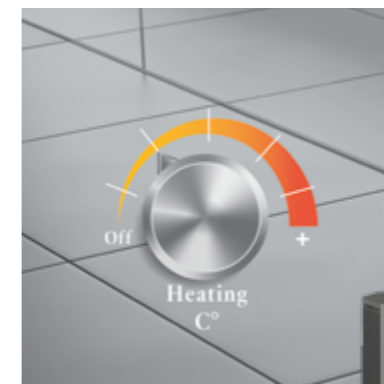

ULTIMATE COMFORT
ViClean-U+ has been designed with your comfort in mind. You no longer need to think about opening and closing the lid or seat as it is done automatically or by remote control. Individual user profiles can be saved and then recalled at the push of a button. The shower toilet will also provide you with a subtle nightlight, adjustable seat heating, automatic odour extraction as well as a warm air dryer for comfortable drying at your chosen temperature.