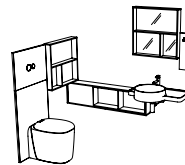

Combinations

1

2

3

4

5

6

7

8

9

10

11

12

13

14

15

16

17

18