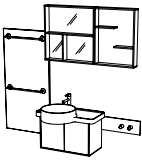

Combinations

1

2

3

4

5

6

7

8

9

10

11

12

13

14

15

16

17

18