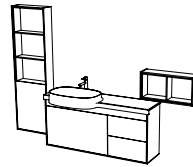

Combinations

1

2

3

4

5

6

7

8

9

10

11

12

13

14

15

16

17

18