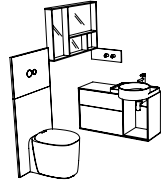

Combinations

1

2

3

4

5

6

7

8

9

10

11

12

13

14

15

16

17

18