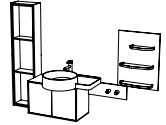

Combinations

1

2

3

4

5

6

7

8

9

10

11

12

13

14

15

16

17

18