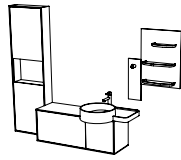

Combinations

1

2

3

4

5

6

7

8

9

10

11

12

13

14

15

16

17

18