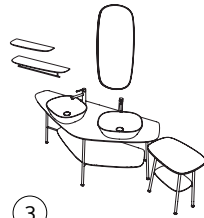

Shelf
with towel holder
75 cm

Dark oak, righ	64063
Dark oak, left	64062
Black oak, right	65856
Black oak, left	65855

Combinations

1

2

3

4

5