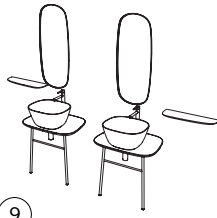

Combinations

1

2

3

4

5

6

7

8

9

10

11

12

13

14

15